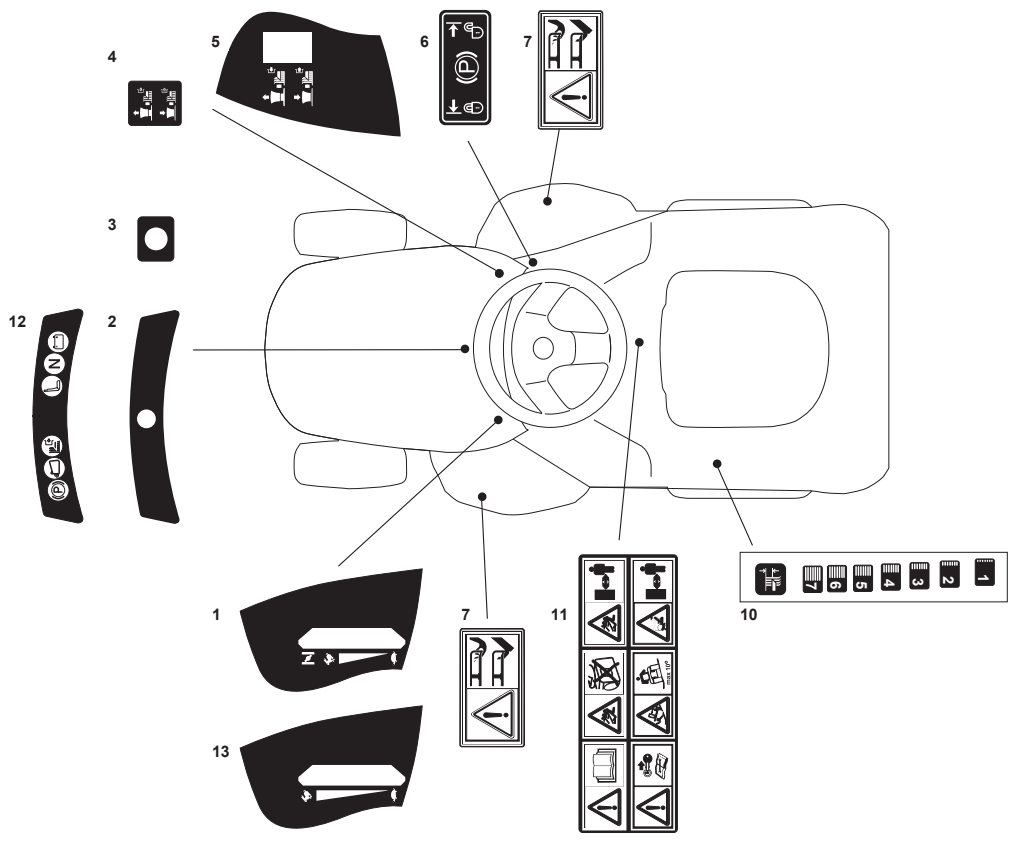

Fig.	Quantity	Part No	Description	Notes
2	1	382869035/0	Stone Guard Tube	
3	2	125510022/0	Pin	
4	2	124487998/0	Cotter Pin	
5	1	382180062/0	Outfit, Screws	
22	1	125519997/1	Front Weight Tc	
23	3	112760520/0	Screw	
24	3	112155000/0	Nut	
42	1	382735502/0	Bracket	
43	1	325774213/0	Bracket	
44	1	382033117/0	Rod	
45	1	125510021/1	Hitch Pin	
46	2	124487999/0	Spring Pin	
51	1	182180090/0	Battery Charger	CE Plugg
51	1	182180091/0	Battery Charger	UK Plugg
72	1	325140097/0	Deflector	
73	1	325394005/0	Handle	
74	1	125510077/0	Pin	
75	1	125430245/0	Spring	
76	1	112735405/0	Screw	
77	1	325280000/1	Handgrip	
78	1	125840011/1	Tie Rod	
79	2	125253004/0	Mulch.Kit Fixing Hook	