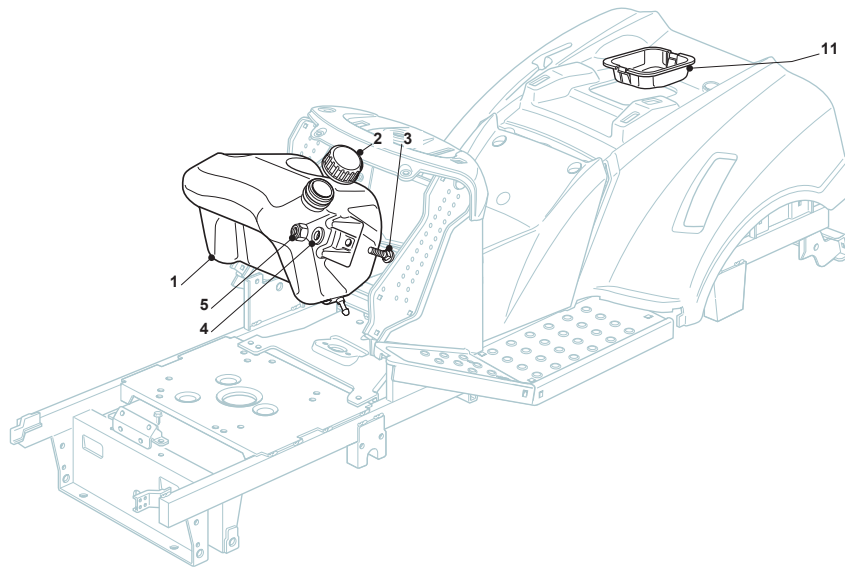

NJU 102 HYDRO

Ride-on 102-122 Tank - 5,5 Lt

Issue 10 - 2015

Fig.	Quantity	Part No	Description	Notes
1	1	325735128/0	Tank	
2	1	125795000/1	Fuel Cap	
3	2	112815210/0	Screw	
4	2	325160039/0	Spacer	
5	2	112154510/0	Nut	
11	1	325207176/0	Basin