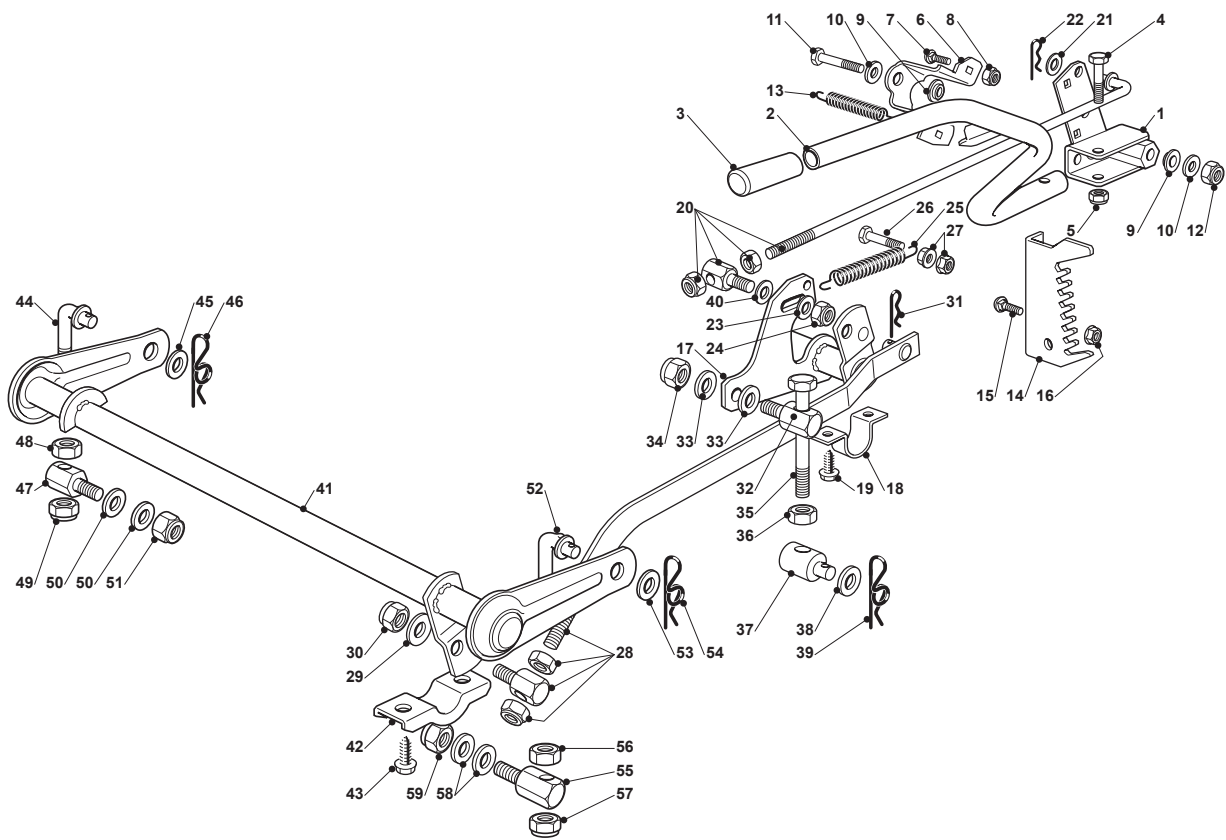

NJU 102 HYDRO

Ride-on 102-122 Transmission

Issue 10 - 2015

Fig.	Quantity	Part No	Description	Notes
74	1	114361451/0	Label	

Fig.	Quantity	Part No	Description	Notes
1	1	382774249/0	Clamp	
2	1	382318219/1	Lever	
3	1	125394508/0	Knob	
4	1	112674700/0	Screw	
5	1	112154510/0	Nut	
6	1	325650113/0	Plate	
7	2	112818690/0	Screw	
8	2	112155000/0	Nut	
9	2	122041980/0	Bushing	
10	2	112523060/0	Washer	
11	1	112691600/0	Screw	
12	1	112155000/0	Nut	
13	1	125430259/0	Spring	
14	1	325735511/0	Sector	
15	2	112818690/0	Screw	
16	2	112293201/0	Nut	
17	1	382000387/0	Axle	
18	2	325547041/1	Plate	
19	4	112731580/0	Screw	
20	1	382000618/0	Rod	
21	1	325670011/0	Antifriction Washer	
22	1	124487997/0	Cotter Pin	
23	1	112523040/0	Washer	
24	1	112154210/0	Nut	
25	1	122446402/0	Spring	
26	1	112792410/0	Screw	
27	2	112292102/0	Nut	
28	1	382000589/0	Connecting Rod	
29	2	325670008/1	Washer	
30	1	112156602/0	Nut	
31	1	124487998/0	Cotter Pin	
32	1	125510070/0	Pin	
33	2	325670008/1	Washer	
34	1	112156602/0	Nut	
35	2	125840031/0	Tie Rod	
36	2	112295200/0	Nut	
37	2	125510070/0	Pin	
38	2	112523090/0	Washer	
39	2	124487998/0	Cotter Pin	
40	2	112521360/0	Washer	
41	1	382000587/0	Axle	
42	2	327546015/2	Plate	
43	4	112731350/0	Screw	
44	1	125840024/0	Tie Rod	
45	1	325670008/1	Washer	
46	1	124487998/0	Cotter Pin	
47	1	125510098/0	Pin	
48	1	112295200/0	Nut	
49	1	112156602/0	Nut	
50	2	325670008/1	Washer	
51	1	112156602/0	Nut	