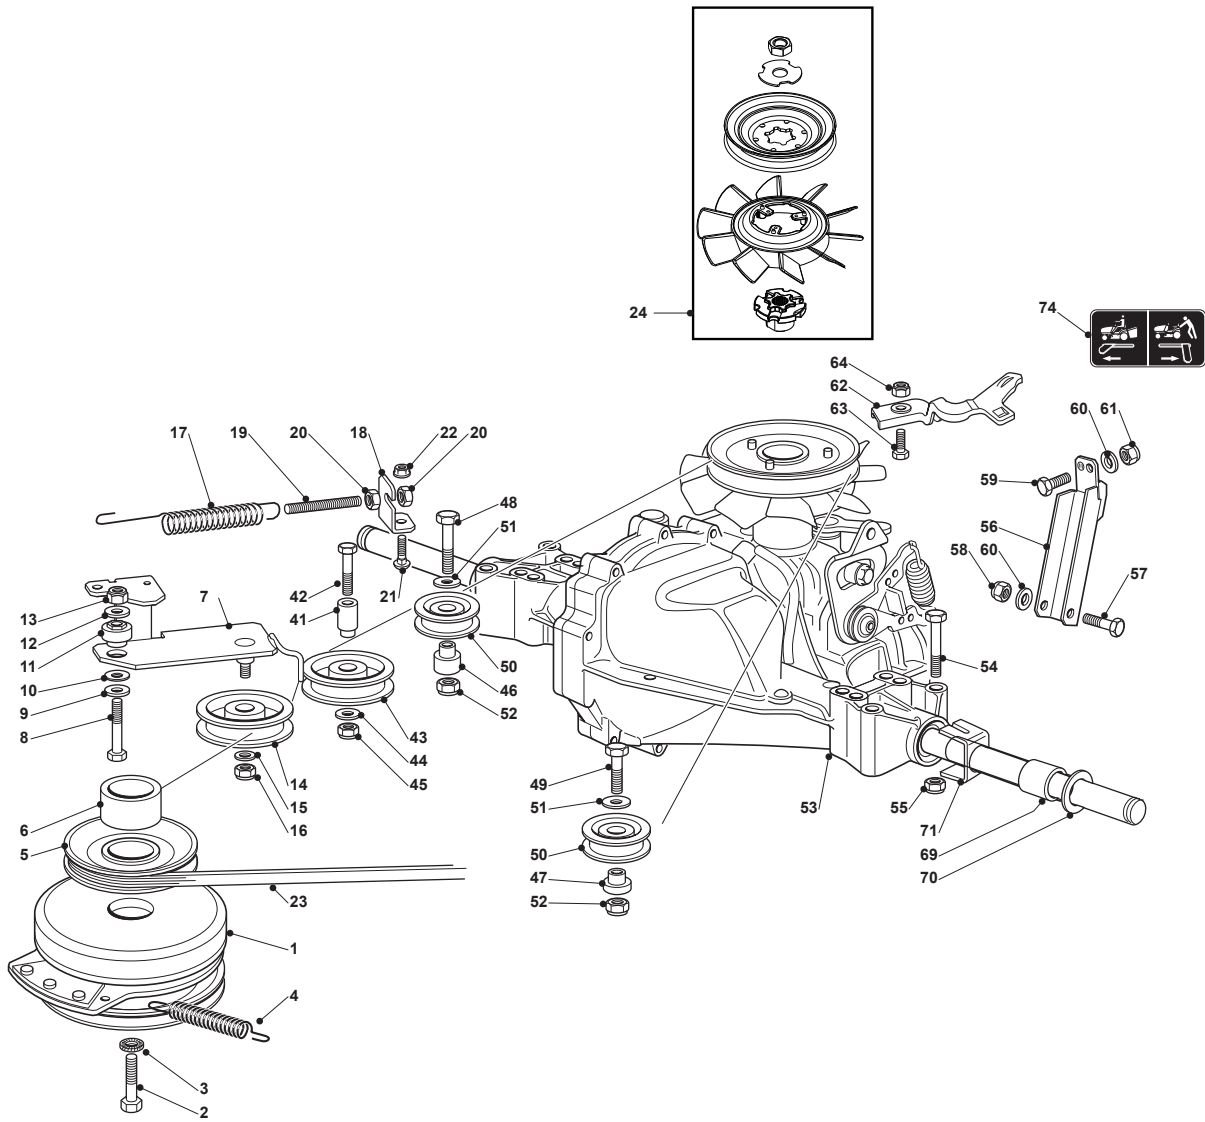

Fig.	Quantity	Part No	Description	Notes
1	1	118399062/0	Electromagnetic Clutch	
2	1	112737320/0	Screw	
3	1	112543000/0	Washer	
4	1	122430216/1	Spring	
5	1	125601577/0	Pulley	
6	1	125160021/0	Spacer	
7	1	382318217/0	Lever	
8	1	112691115/0	Screw	
9	1	112523060/0	Washer	
10	1	327670055/0	Antifriction Washer	
11	1	125510087/0	Pin	
12	1	112523060/0	Washer	
13	1	112155000/0	Nut	
14	1	125601554/0	Pulley	
15	1	112523060/0	Washer	
16	1	112155000/0	Nut	
17	1	125430260/0	Spring	
18	1	325755049/0	Bracket	
19	1	125840005/0	Tie Rod	
20	2	112293200/0	Nut	
21	1	112818690/0	Screw	
22	1	112293201/0	Nut	
23	1	135062014/0	Belt	
24	1	118802723/0	Fan Kit	
41	1	125160081/0	Pin	
42	1	112691800/0	Screw	
43	1	325601599/0	Pulley	
44	1	112523060/0	Washer	
45	1	112155000/0	Nut	
46	1	125160024/2	Right Spacer	
47	1	125160018/1	Left Spacer	
48	1	112691400/0	Screw	
49	1	112691115/0	Screw	
50	2	125601588/0	Pulley	
51	2	122671653/0	Washer	
52	2	112155000/0	Nut	
53	1	118400919/2	Rear Axle (Hydro-Gear T2-Adbf-2X3C-17X1)	
54	4	112691600/0	Screw	
55	4	112154210/0	Nut	
56	1	382785201/0	Support	
57	1	112691700/0	Screw	
58	1	112155000/0	Nut	
59	1	112793701/0	Screw	
60	2	112523060/0	Washer	
61	1	112155000/0	Nut	
62	1	325318257/0	Lever	
63	1	112791213/1	Screw	
64	1	112154210/0	Nut	
69	2	125160058/0	Spacer	
70	2	125670005/1	Washer	
71	2	325670025/0	Washer