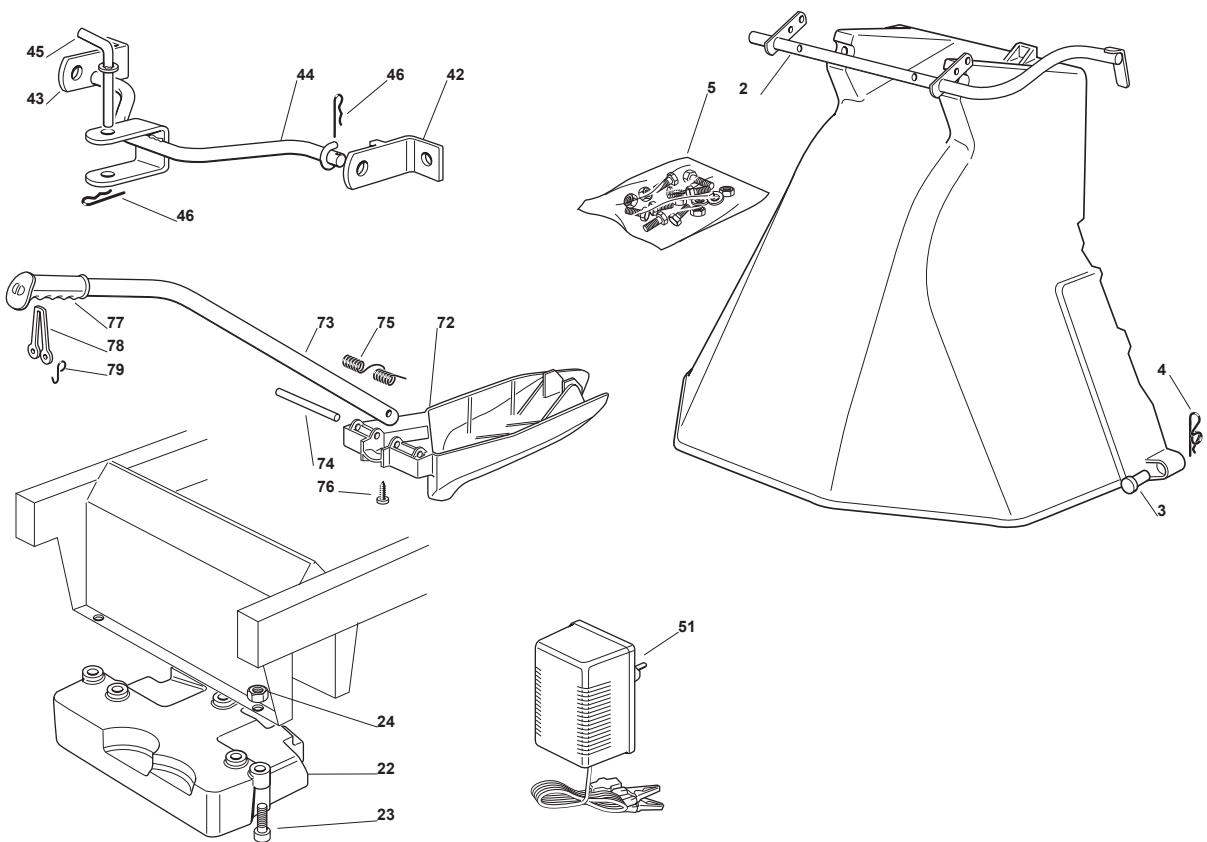

Fig.	Quantity	Part No	Description	Notes
2	1	382869035/0	Stone Guard Tube	
3	2	125510022/0	Pin	
4	2	124487998/0	Cotter Pin	
5	1	382180062/0	Outfit, Screws	
22	1	125519997/1	Front Weight Tc	
23	3	112760520/0	Screw	
24	3	112155000/0	Nut	
42	1	382735502/0	Bracket	
43	1	325774213/0	Bracket	
44	1	382033117/0	Rod	
45	1	125510021/1	Hitch Pin	
46	2	124487999/0	Spring Pin	
51	1	182180090/0	Battery Charger	CE Plugg
51	1	182180091/0	Battery Charger	UK Plugg
72	1	325140097/0	Deflector	
73	1	325394005/0	Handle	
74	1	125510077/0	Pin	
75	1	125430245/0	Spring	
76	1	112735405/0	Screw	
77	1	325280000/1	Handgrip	
78	1	125840011/1	Tie Rod	
79	2	125253004/0	Mulch.Kit Fixing Hook	