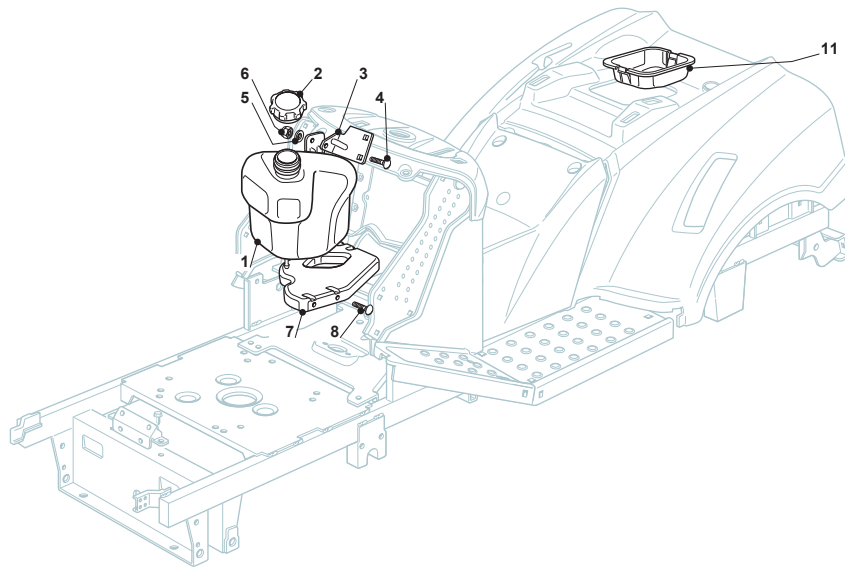

NJU 102 HYDRO

Ride-on 102-122 Tank - 4,5 Lt

Issue 10 - 2015

Fig.	Quantity	Part No	Description	Notes
1	1	325735124/0	Fuel Tank	
2	1	125795001/1	Cap	
3	1	325785291/0	Support	
4	1	112789195/0	Screw	
5	1	112581500/0	Grower	
6	1	112437503/0	Plate	
7	1	325785289/0	Support	
8	4	112735403/0	Screw	
11	1	325207176/0	Basin