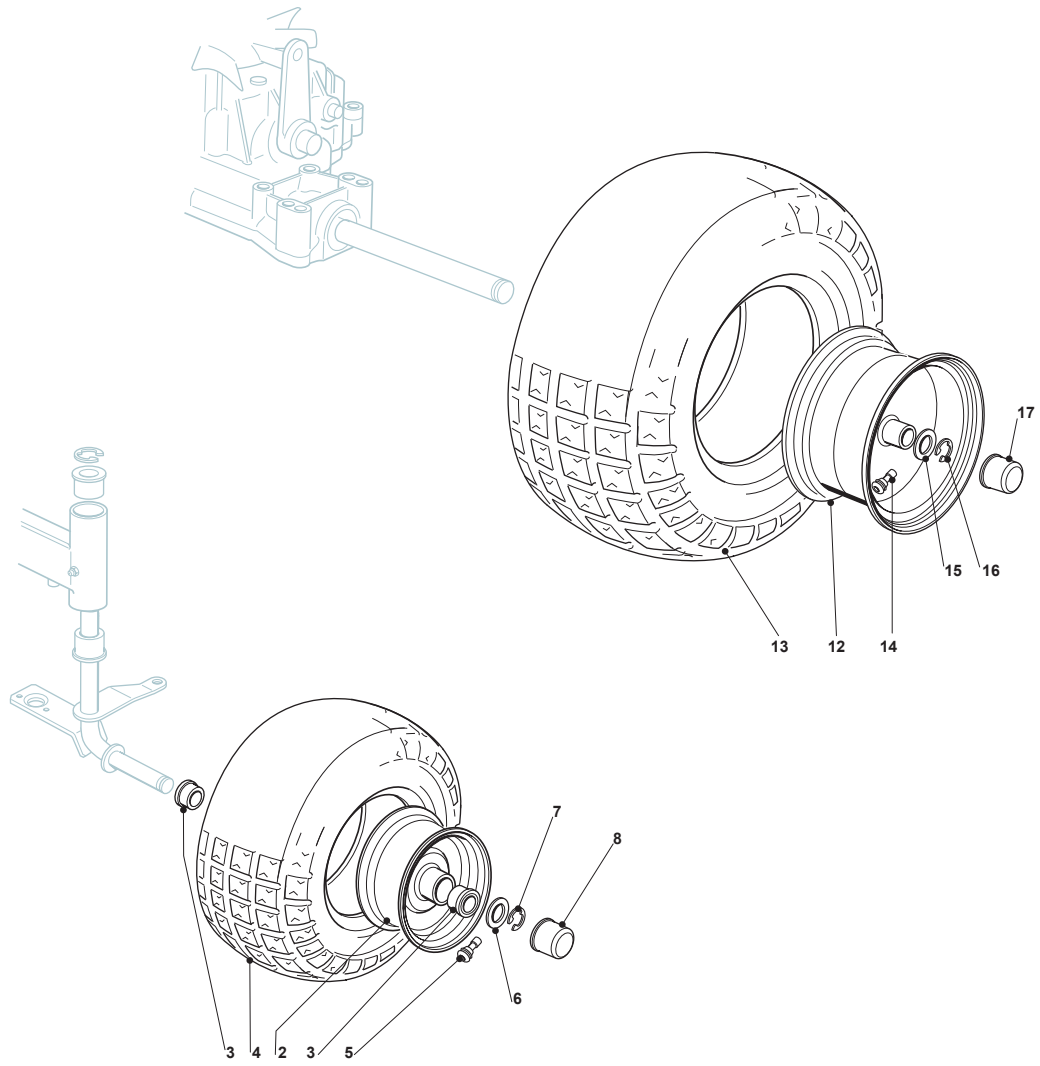

Fig.	Quantity	Part No	Description	Notes
2	2	182000598/0	Rimm	
3	4	125122200/2	Bearing	
4	2	125590014/0	Tyre	13 inch
4	2	127590066/0	Tyre	15 inch
5	2	125950000/0	Valve	
6	2	125670005/1	Washer	
7	2	112001000/0	Benzing Ring	
8	2	382110274/0	Wheel Cover	Standard grey hub version
12	2	182000599/0	Rimm	
13	2	125590015/0	Tyre	
14	2	125950000/0	Valve	
15	2	125670005/1	Washer	
16	2	112001010/0	Benzing Ring	
17	2	382110275/0	Rear Wheel Deck	Standard grey hub version