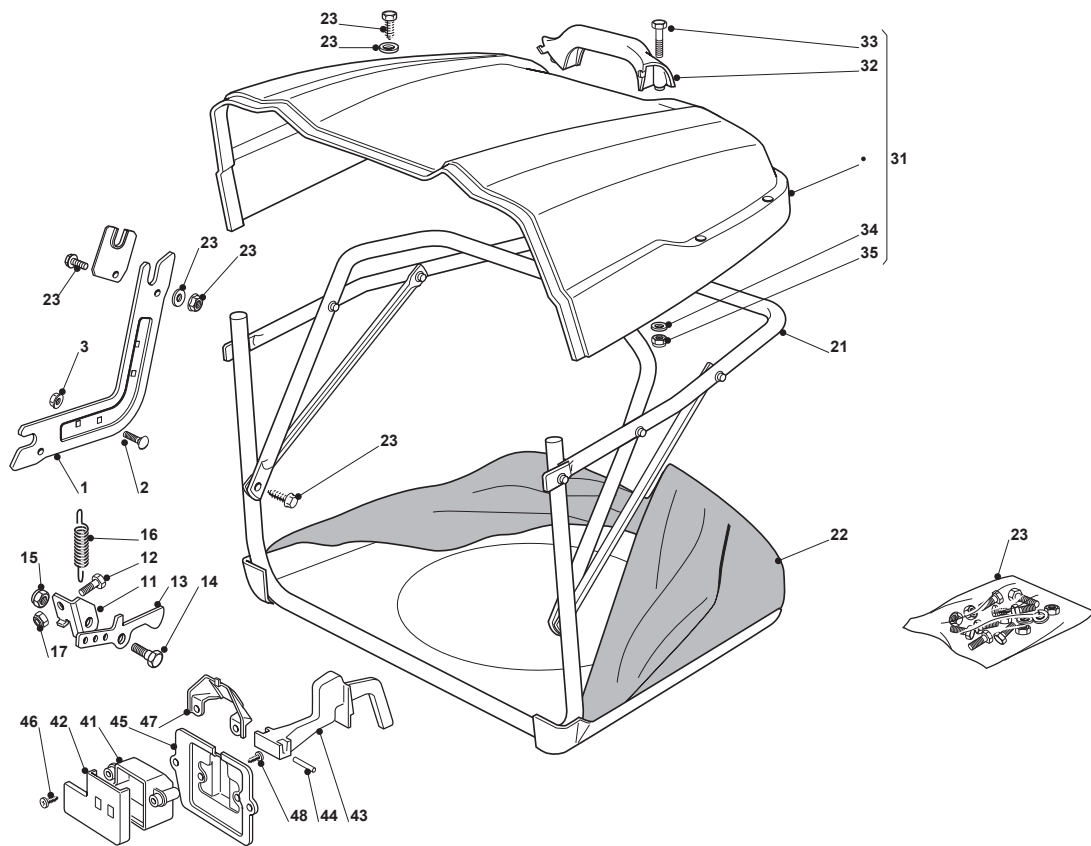

Fig.	Quantity	Part No	Description	Notes
1	2	325785275/0	Support	
2	4	112818690/0	Screw	
3	4	112293201/0	Nut	
11	1	325755031/1	Bracket	
12	1	112789000/0	Screw	
13	1	325774315/1	Bracket	
14	1	125510080/1	Pin	
15	1	112292102/0	Nut	
16	1	122450432/0	Spring	
17	1	112154330/0	Nut	
21	1	382800111/0	Front Frame	
22	1	182105973/0	Grasscatcher	
23	1	382394003/0	Front Handle	
24	1	382869023/0	Rod	
25	1	125394508/0	Knob	
26	1	382180048/0	Screw	
31	1	325110319/0	Yellow Grass-Catcher Cover	Yellow
31	1	325110320/0	Red Grass-Catcher Cover	Red
31	1	325110342/0	Grey Grass-Catcher Cover	Grey
31	1	325110413/0	Black Grass-Catcher Cover	Black
31	1	325110421/0	White Grass-Catcher Cover	White
41	1	125600041/0	Grassc.Full Micro Protection	
42	1	125600042/0	Grasscatcher Micro Prot Cover	
43	1	125318124/0	Full Grassc. Microswtich Cover	
44	1	112400030/0	Pin	
45	1	325785272/0	Micro Protection	
46	1	112728510/0	Screw	
47	1	125600048/0	Empty Micro Grassc.Protection Cover	
48	2	112735110/0	Screw	