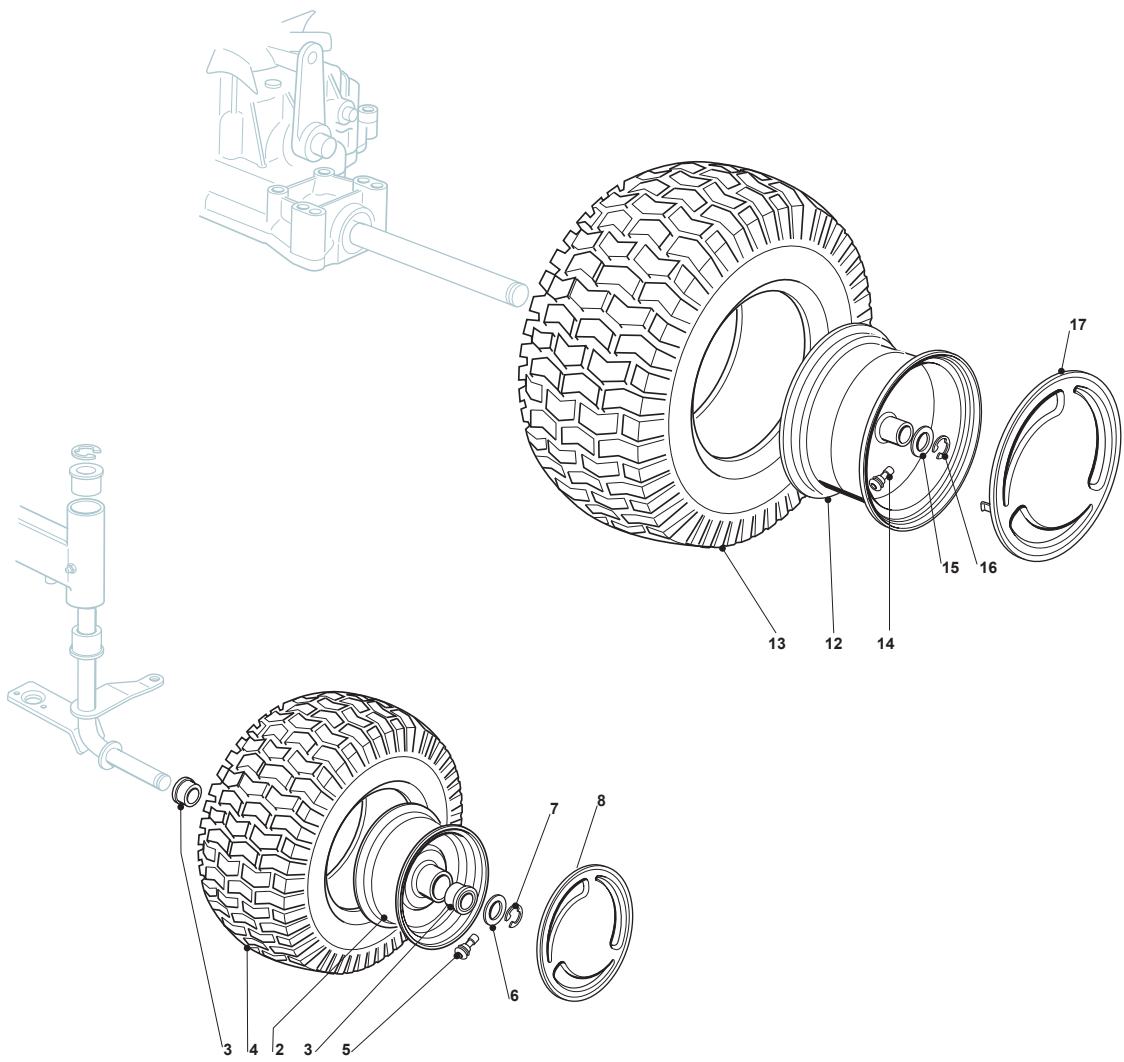

Fig.	Quantity	Part No	Description	Notes
2	2	182000598/0	Rimm	
3	4	125122200/2	Bearing	
4	2	125590014/0	Tyre	13 inch
4	2	127590066/0	Tyre	15 inch
5	2	125950000/0	Valve	
6	2	125670005/1	Washer	
7	2	112001000/0	Benzing Ring	
8	2	382110252/0	Front Wheel Cover	
12	2	182000599/0	Rimm	
13	2	125590015/0	Tyre	
14	2	125950000/0	Valve	
15	2	125670005/1	Washer	
16	2	112001010/0	Benzing Ring	
17	2	382110253/0	Wheel Cover	Standard grey hub version