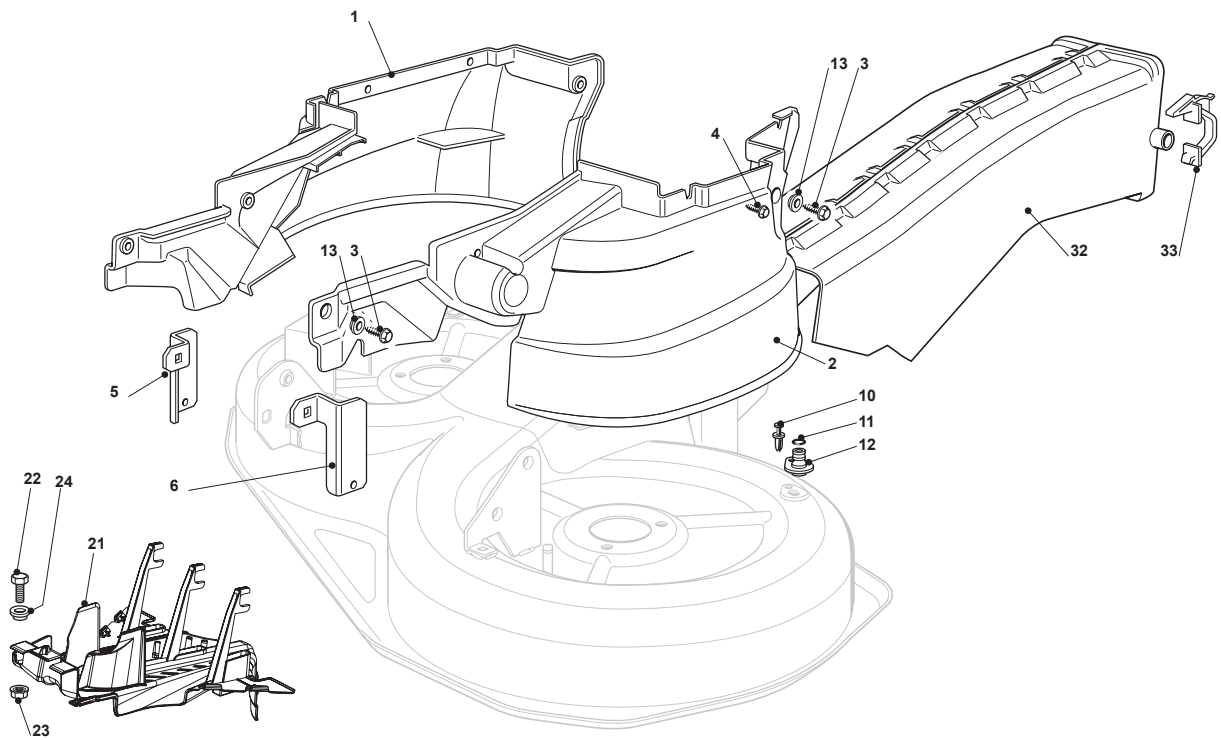

Fig.	Quantity	Part No	Description	Notes
1	1	382564151/0	Cutting Plate Black	
8	1	382207200/1	Flange Assy	
9	1	382207201/2	Support Shaft Tc	
10	1	125020800/1	Main Blade Shaft	
11	1	125020801/2	Secondary Blade Shaft	
13	4	119216047/0	Bearing	
14	2	325160501/0	Dust Cover Disc	
15	2	112609260/0	Seeger	
16	6	112818700/0	Screw	
17	6	112154210/0	Nut	
18	2	125463200/0	Blade Hub	
19	2	112139100/0	Feather, Crankshaft Ø 22,2	
20	1	182004348/0	Right Mulching Blade	
21	1	182004347/0	Left Blade Mulching, Winged	
22	2	122160400/0	Elastic Disc	
23	2	112523080/0	Washer	
24	1	112735694/0	Screw	
25	1	112735695/1	Screw	
26	2	182700001/0	Levelling Small Wheel	
27	2	125510072/0	Pin	
28	2	112692050/0	Screw	
29	2	112523060/0	Washer	
30	2	112293201/0	Nut	
41	1	182004341/1	Right Blade, Winged	
42	1	182004340/1	Left Blade, Winged	
51	2	382000474/1	Equalizer Rod	
52	8	325670008/1	Washer	
53	2	112523060/0	Washer	
54	4	112156602/0	Nut	