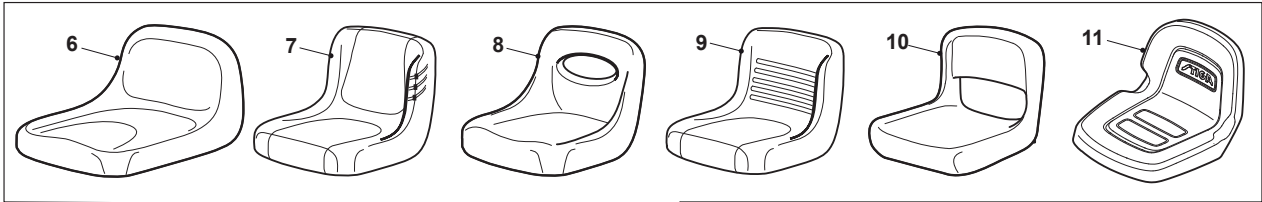

Fig.	Quantity	Part No	Description	Notes
1	1	125961209/0	Steering Wheel	Black
1	1	125961201/0	Steering Wheel	
5	1	112620299/0	Elastic Pin	
7	1	125722463/0	Seat	
9	1	125722471/0	Seat	
11	1	125722478/1	Seat	
13	1	112789000/0	Screw	
15	1	327063021/1	Cam	
17	2	112523020/0	Washer	
19	1	325547033/2	Seat Plate	
21	4	112583500/0	Grower	
23	2	112789000/0	Screw	
25	1	125430285/0	Spring	
27	1	325774575/0	Fulcrum Clamp	
29	1	325318327/0	Lever	
1	1	125961212/0	Steering Wheel	Grey
1	1	125961216/0	Steering Wheel	Black
2	1	325580500/0	Cap	Grey
2	1	325580501/0	Cap	Black
3	1	325961222/1	Steering wheel	
4	1	325580508/0	Steering Plate Cover	only for STIGA models
6	1	125722470/0	Seat	
8	1	125722453/1	Seat	
10	1	125722456/0	Seat	
12	1	125430285/0	Spring	
14	1	112154330/0	Nut	
16	2	112789100/0	Screw	
18	2	112154330/0	Nut	
20	4	112793101/0	Screw	
22	4	112523060/0	Washer	
24	6	112604896/0	Crown Fastener	
26	3	122517866/0	Pin	
28	1	112735661/0	Screw	