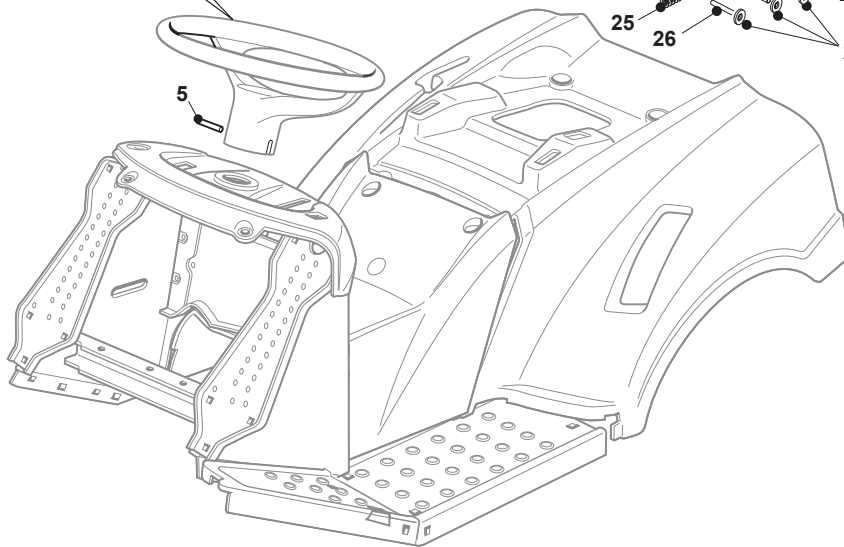

Fig.	Quantity	Part No	Description	Notes
1	1	125961209/0	Steering Wheel	Black
1	1	125961201/0	Steering Wheel	
5	1	112620299/0	Elastic Pin	
7	1	125722463/0	Seat	
9	1	125722471/0	Seat	
11	1	125722478/1	Seat	
13	1	112789000/0	Screw	
15	1	327063021/1	Cam	
17	2	112523020/0	Washer	
19	1	325547033/2	Seat Plate	
21	4	112583500/0	Grower	
23	2	112789000/0	Screw	
25	1	125430285/0	Spring	
27	1	325774575/0	Fulcrum Clamp	
29	1	325318327/0	Lever	
1	1	125961212/0	Steering Wheel	Grey
1	1	125961216/0	Steering Wheel	Black
2	1	325580500/0	Cap	Grey
2	1	325580501/0	Cap	Black
3	1	325961222/1	Steering wheel	
4	1	325580508/0	Steering Plate Cover	only for STIGA models
6	1	125722470/0	Seat	
8	1	125722453/1	Seat	
10	1	125722456/0	Seat	
12	1	125430285/0	Spring	
14	1	112154330/0	Nut	
16	2	112789100/0	Screw	
18	2	112154330/0	Nut	
20	4	112793101/0	Screw	
22	4	112523060/0	Washer	
24	6	112604896/0	Crown Fastener	
26	3	122517866/0	Pin	
28	1	112735661/0	Screw	