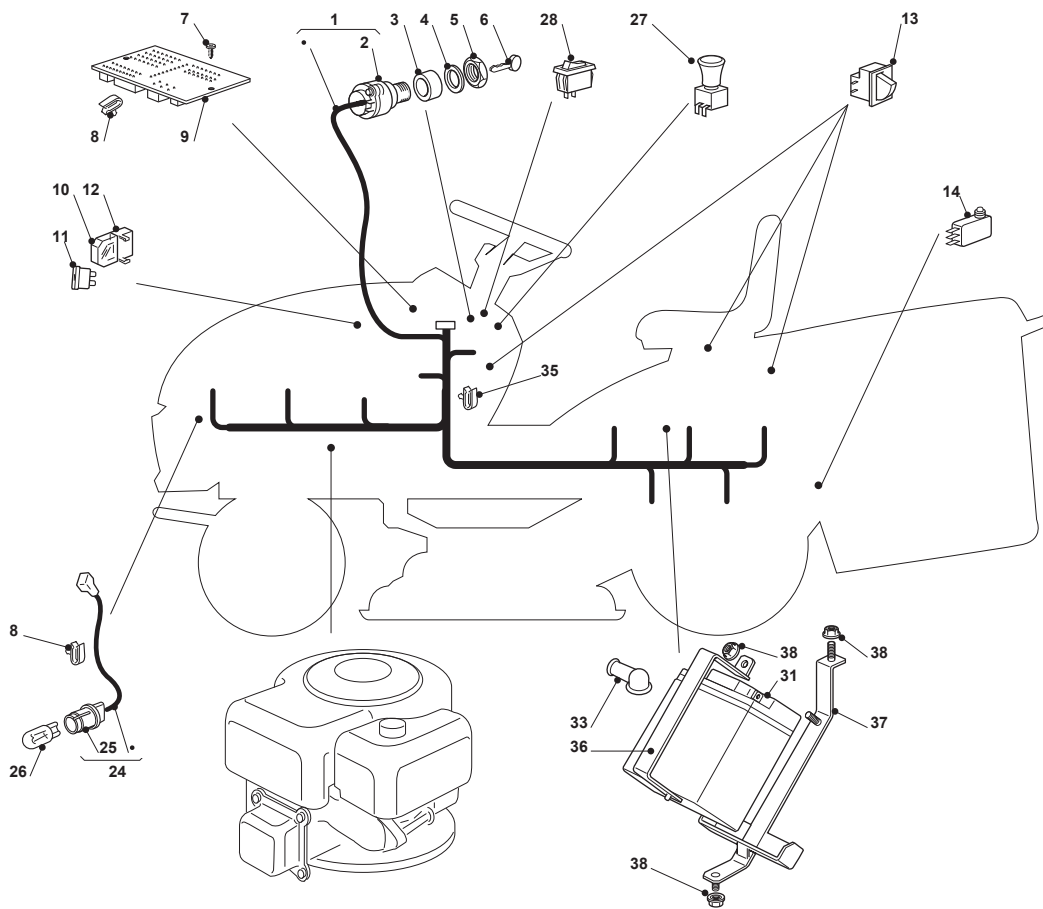

Fig.	Quantity	Part No	Description	Notes
1	2	325785275/0	Support	
2	4	112818690/0	Screw	
3	4	112293201/0	Nut	
11	1	325755031/1	Bracket	
12	1	112789000/0	Screw	
13	1	325774315/1	Bracket	
14	1	125510080/1	Pin	
15	1	112292102/0	Nut	
16	1	122450432/0	Spring	
17	1	112154330/0	Nut	
21	1	382800110/0	Front Frame	
22	1	182105974/0	Grasscatcher	
23	1	382180120/0	Screw	
31	1	382110273/1	Black Grass-Catcher Cover	
32	1	127394000/0	Handle	
33	2	112789020/0	Screw	
34	2	112523020/0	Washer	
35	2	112154330/0	Nut	
41	1	125600041/0	Grassc.Full Micro Protection	
42	1	125600042/0	Grasscatcher Micro Prot Cover	
43	1	125318124/0	Full Grassc. Microswtich Cover	
44	1	112400030/0	Pin	
45	1	325785272/0	Micro Protection	
46	1	112728510/0	Screw	
47	1	125600048/0	Empty Micro Grassc.Protection Cover	
48	2	112735110/0	Screw	