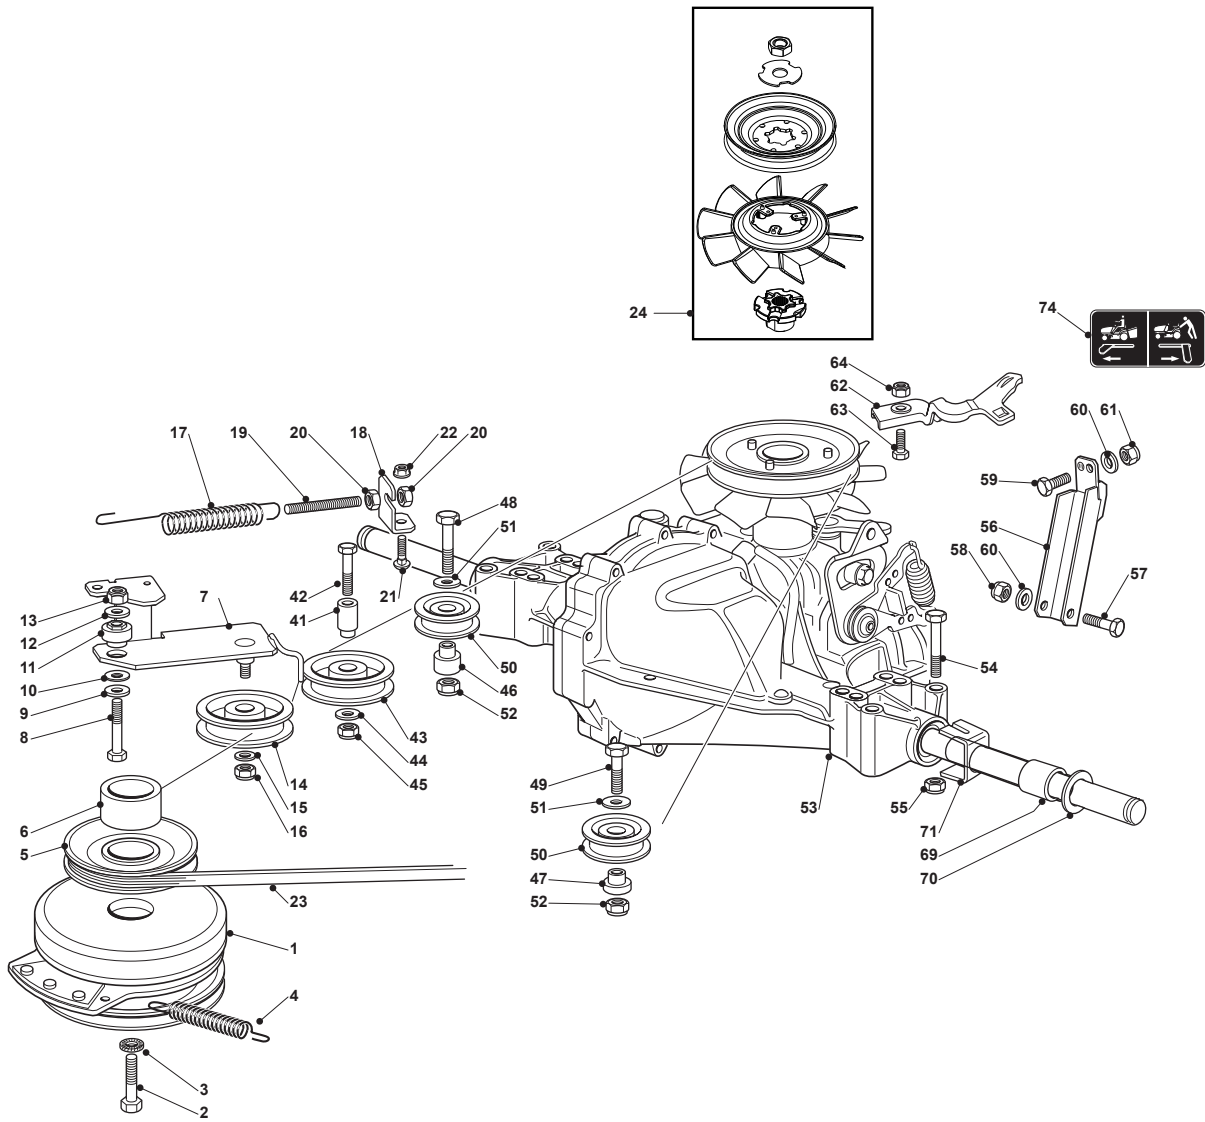

Fig.	Quantity	Part No	Description	Notes
1	2	118375051/1	Fair Led	
2	1	138780531/0	Fuel Tube	
3	1	125598050/0	Oil Discharge Extension	
4	1	118401001/1	Oil Seal	
5	1	118737849/0	Plug	
6	1	118738256/0	Left Exhaust Connection	
7	1	118738257/0	Right Exhaust Connection	
8	3	112360425/0	Nut	
9	3	112793102/0	Screw	
10	2	112540260/0	Grower	
11	1	182750014/0	Muffler	
12	2	112280100/0	Nut	
13	1	382598065/0	Muffler Protection	
14	2	112792611/0	Screw	
15	2	112583500/0	Grower	
16	4	112540070/0	Washer	
17	4	112735821/0	Screw	
18	1	112792611/0	Screw	
19	1	112521350/0	Washer	
20	1	125430252/0	Spring	
21	3	112540260/0	Grower	
22	3	112793102/0	Screw	
23	1	112540260/0	Grower	
24	1	182000201/2	Accelerator	
25	2	125943012/0	Screw	
26	1	325592000/0	Knob	
27	1	112726388/0	Screw	
28	1	112290800/0	Nut	

Fig.	Quantity	Part No	Description	Notes
1	2	118375051/1	Fair Led	
2	1	138780531/0	Fuel Tube	
3	1	125598060/0	Oil Discharge Extension	
4	1	118401001/1	Oil Seal	
5	1	118737849/0	Plug	
6	1	118738256/0	Left Exhaust Connection	
7	1	118738257/0	Right Exhaust Connection	
8	3	112360425/0	Nut	
9	3	112793102/0	Screw	
10	2	112540260/0	Grower	
11	1	182750003/0	Muffler Assy	
12	2	112280100/0	Nut	
13	1	382598065/0	Muffler Protection	
14	2	112792611/0	Screw	
15	2	112583500/0	Grower	
16	4	112540070/0	Washer	
17	4	112735821/0	Screw	
18	1	112792611/0	Screw	
19	1	112521350/0	Washer	
20	1	125430252/0	Spring	
21	3	112540260/0	Grower	
22	3	112793102/0	Screw	
23	1	112540260/0	Grower	
24	1	182000201/2	Accelerator	
25	2	125943012/0	Screw	
26	1	325592000/0	Knob	
27	1	112726388/0	Screw	
28	1	112290800/0	Nut	