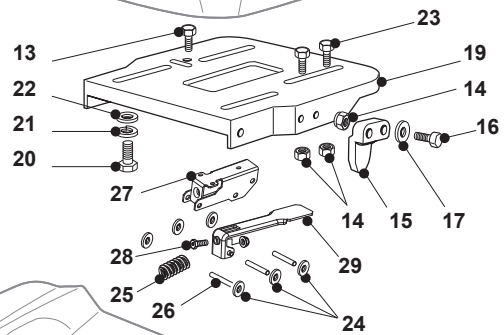

Fig.	Quantity	Part No	Description	Notes
1	1	125961209/0	Steering Wheel	Black
1	1	125961201/0	Steering Wheel	
5	1	112620299/0	Elastic Pin	
7	1	125722463/0	Seat	
9	1	125722471/0	Seat	
11	1	125722478/1	Seat	
13	1	112789000/0	Screw	
15	1	327063021/1	Cam	
17	2	112523020/0	Washer	
19	1	325547033/2	Seat Plate	
21	4	112583500/0	Grower	
23	2	112789000/0	Screw	
25	1	125430285/0	Spring	
27	1	325774575/0	Fulcrum Clamp	
29	1	325318327/0	Lever	
1	1	125961212/0	Steering Wheel	Grey
1	1	125961216/0	Steering Wheel	Black
2	1	325580500/0	Cap	Grey
2	1	325580501/0	Cap	Black
3	1	325961222/1	Steering wheel	
4	1	325580508/0	Steering Plate Cover	only for STIGA models
6	1	125722470/0	Seat	
8	1	125722453/1	Seat	
10	1	125722456/0	Seat	
12	1	125430285/0	Spring	
14	1	112154330/0	Nut	
16	2	112789100/0	Screw	
18	2	112154330/0	Nut	
20	4	112793101/0	Screw	
22	4	112523060/0	Washer	
24	6	112604896/0	Crown Fastener	
26	3	122517866/0	Pin	
28	1	112735661/0	Screw	