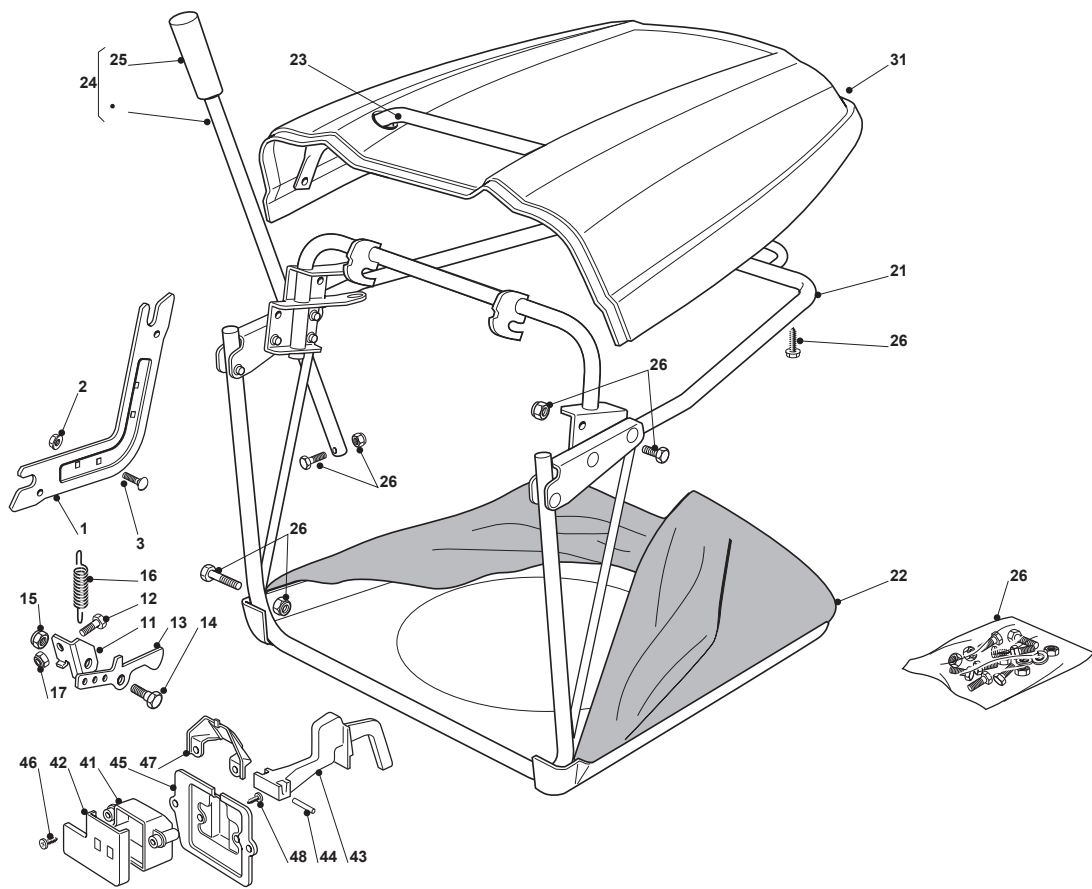

Fig.	Quantity	Part No	Description	Notes
1	1	325060156/2	Right Belt Protection Carter	
2	1	325060157/1	Left Belt Protection Carter	
3	6	125943011/0	Screw	
4	4	112735120/0	Screw	
5	1	325774381/0	Bracket	
6	1	325774383/0	Bracket	
10	2	112500030/0	Rivet	
11	2	119035000/0	Or Ring	
12	2	125033060/0	Washing Cutting Deck Connection	
13	6	112604899/0	Crown Fastener	
21	1	325060160/0	Belt Protection	
22	2	112791400/0	Screw	
23	2	112154510/0	Nut	
24	2	112521330/0	Washer	
32	2	382108021/0	Conveyor	
33	2	325774373/0	Clamp	