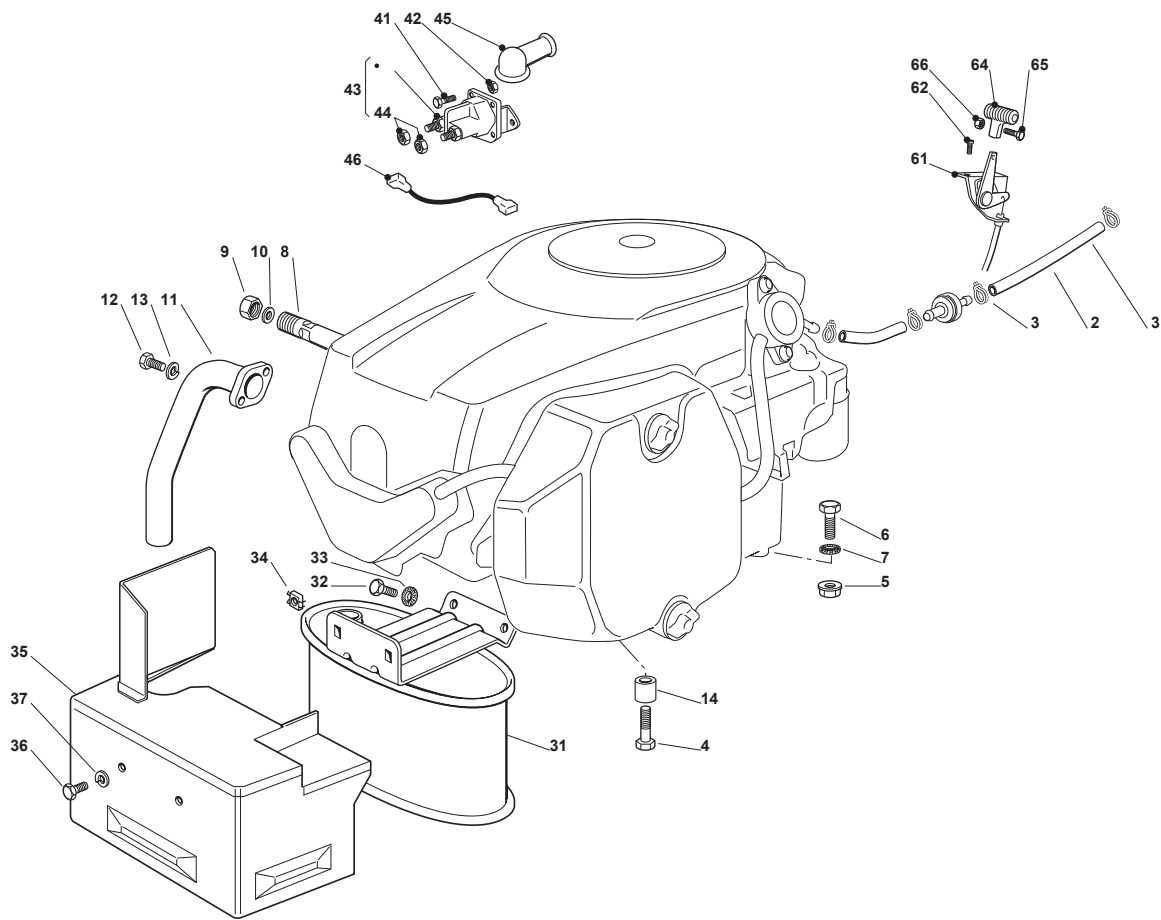

Fig.	Quantity	Part No	Description	Notes
2	1	325869057/0	Connecting Tube	
3	2	118375051/1	Fair Led	
5	1	112735599/0	Screw	
6	1	112540260/0	Grower	
7	4	112691115/0	Screw	
8	4	112154210/0	Nut	
10	1	118737849/0	Plug	
11	1	118401001/1	Oil Seal	
12	1	118738221/0	Exhaust Tube Right	
13	1	118738222/0	Right Exhaust Connection	
31	1	182750003/0	Muffler Assy	
32	2	112793102/0	Screw	
33	2	112540260/0	Grower	
34	2	112360425/0	Nut	
35	1	382598005/2	Muffler Protection	
36	2	112792611/0	Screw	
37	2	112583500/0	Grower	
41	2	112815221/0	Screw	
42	2	122170950/0	Spacer	
43	2	112292102/0	Nut	
44	1	127430561/0	Spring	
45	1	133567000/0	Relay	
61	1	182000200/1	Throttle Cable	
62	2	125943012/0	Screw	
64	1	125394501/0	Knob	
65	1	112726388/0	Screw	
66	1	112290800/0	Nut	