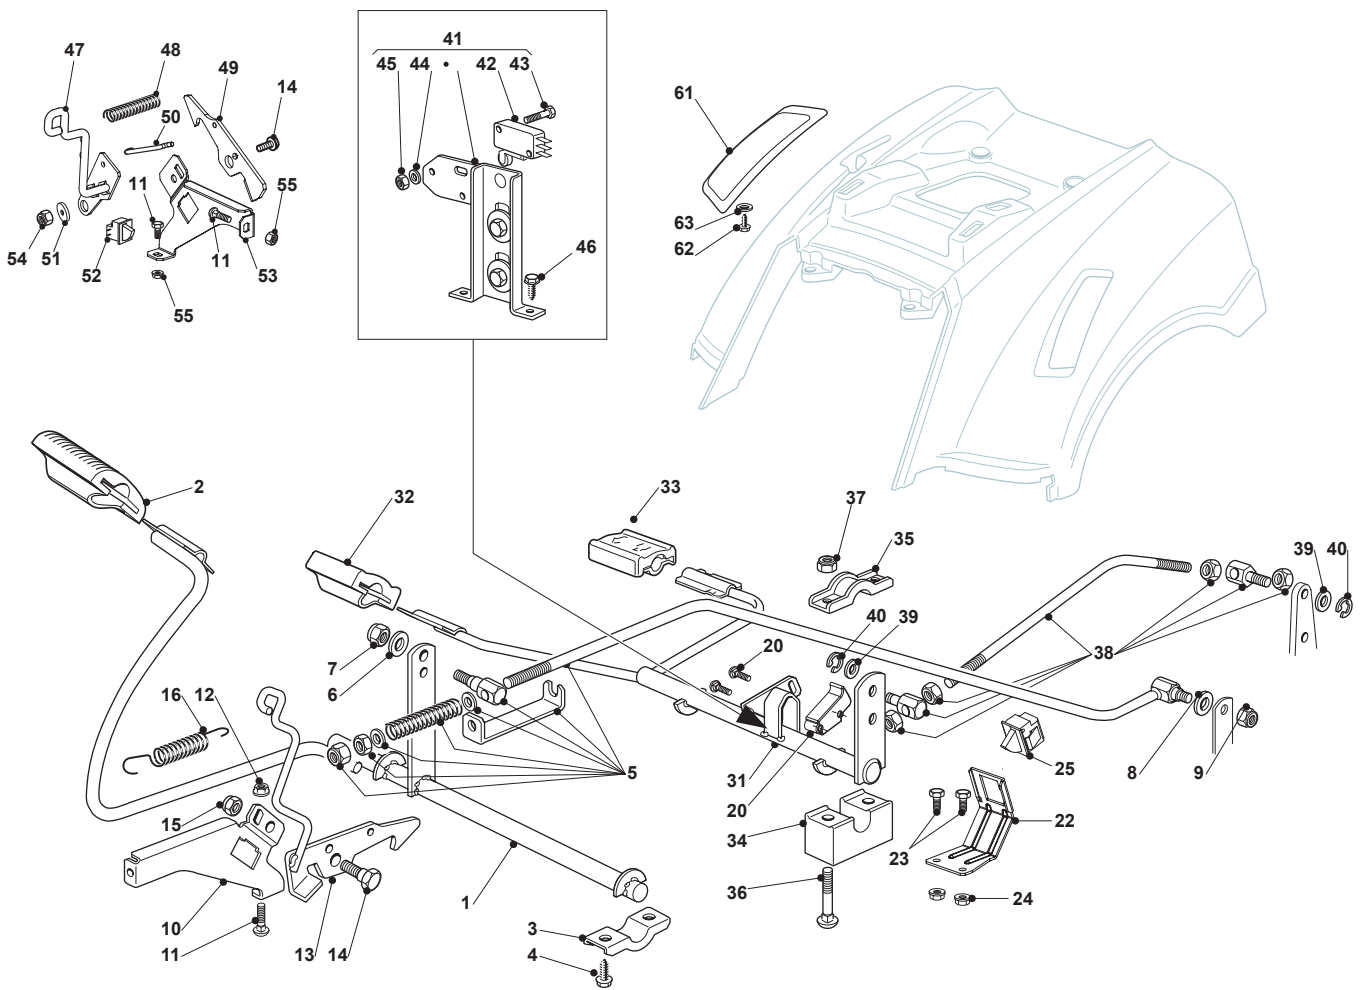

Fig.	Quantity	Part No	Description	Notes
1	1	325038004/0	Bushing	
2	1	125520006/1	Steering Column	
3	1	127570050/0	Pinion	
4	1	112622650/0	Dowel pin	
5	1	325743000/0	Joint	
6	1	112521370/0	Washer	
7	1	112436030/0	Plate	
8	1	325785213/1	Support	
9	2	112729601/1	Screw	
12	1	112379511/0	Grease Dispenser	
13	2	325040624/0	Bushing	
15	1	125510132/0	Pin	
16	1	325318281/0	Lever	
17	1	125670019/0	Washer	
18	1	325735513/0	Steering Sector	
19	1	112523080/0	Washer	
20	1	112155020/0	Nut	
22	1	112523080/0	Washer	
23	1	112794950/0	Screw	
29	1	382000610/0	Steering Rod	
30	2	112523070/0	Washer	
31	2	112155010/0	Nut	
41	1	382034036/0	Equalizer With Bush And Lubricator	
42	4	125034002/1	Bushing	
43	2	112379511/0	Grease Dispenser	
44	1	125160016/1	Spacer	
45	1	112692695/0	Screw	
46	2	112523100/0	Washer	
47	1	112587100/0	Grower	
48	1	112295300/0	Nut	
49	1	382230377/1	Right Stub Axle	
50	1	382230379/1	Left Stub Axle	
51	2	112001000/0	Benzing Ring	
52	1	325743000/0	Joint	
53	1	325785213/1	Support	
54	2	112791213/1	Screw	
55	2	112521330/0	Washer	
56	2	112154510/0	Nut	
57	1	125840023/0	Tie Rod	
58	2	122746609/0	Joint	
59	2	112156602/0	Nut	
60	2	112295201/0	Nut	