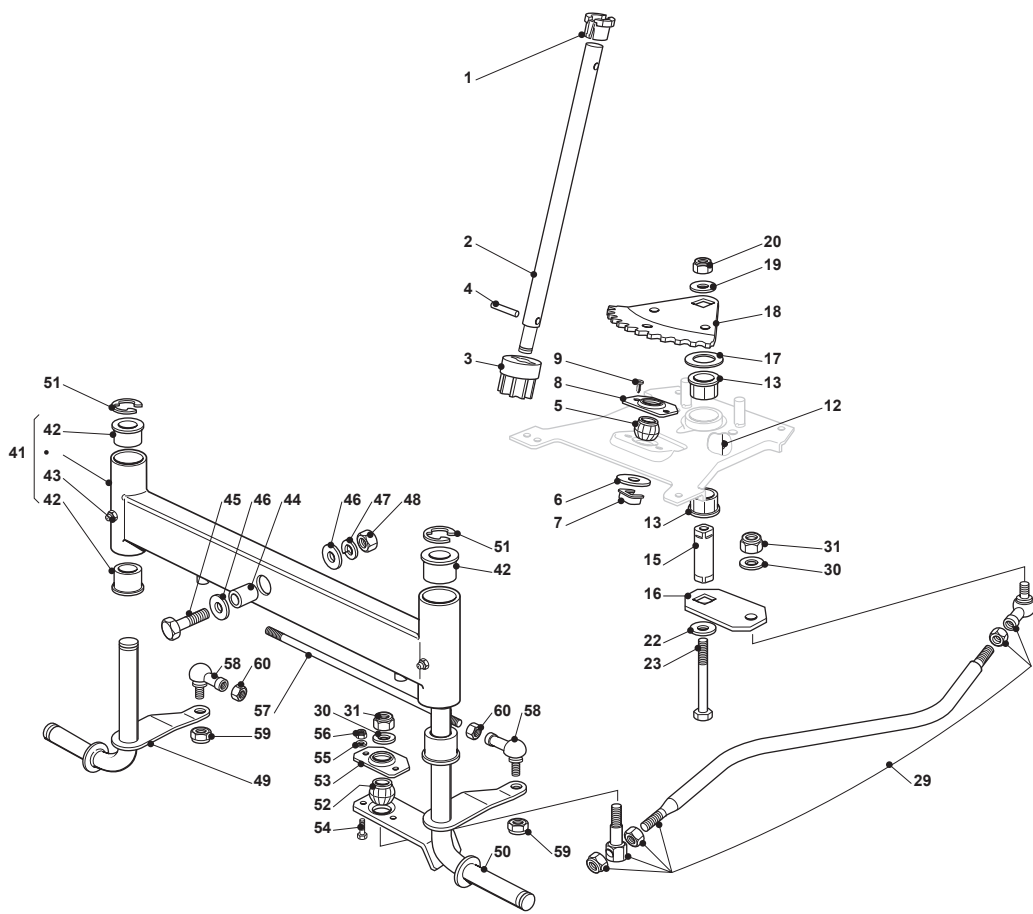

Fig.	Quantity	Part No	Description	Notes
1	1	382076956/1	Engine Hood	
2	1	325410891/0	Right Grill	
3	1	325410892/0	Left Grill	
4	1	325076901/0	Upper Engine Hood Red	
5	2	125510068/0	Pin	
6	2	112293201/0	Nut	
7	2	124487998/0	Cotter Pin	
20	1	325256250/0	Screw Ring	
21	1	325605003/0	Button	
23	1	325547089/1	Right Plate	
24	1	325547091/1	Left Plate	
25	4	112731580/0	Screw	
26	1	382869027/0	Muffler Protection	
27	2	118737860/0	Cap	
28	4	112734995/0	Screw	
31	1	325599012/0	Dashboard, Right Profile	
32	1	325599013/0	Left Dashboard Support	
33	4	112815221/0	Screw	
34	4	112521330/0	Washer	
35	4	112154510/0	Nut	
36	1	325120245/0	Dashboard	Black
36	1	325120240/0	Dashboard	Red
37	2	112728440/0	Screw	
38	2	112735402/0	Screw	
39	2	125260000/0	Grommet	
40	1	325600074/0	Card Protection	
41	2	112735402/0	Screw	
91	1	325110363/0	Cover, Red	
93	2	125580020/2	Stake	
94	1	325110322/0	Red Wheels Cover	
95	4	112735402/0	Screw	
96	2	112735402/0	Screw	
97	2	325755041/0	Bracket	
98	4	112728686/0	Screw	
99	2	112735110/0	Screw	