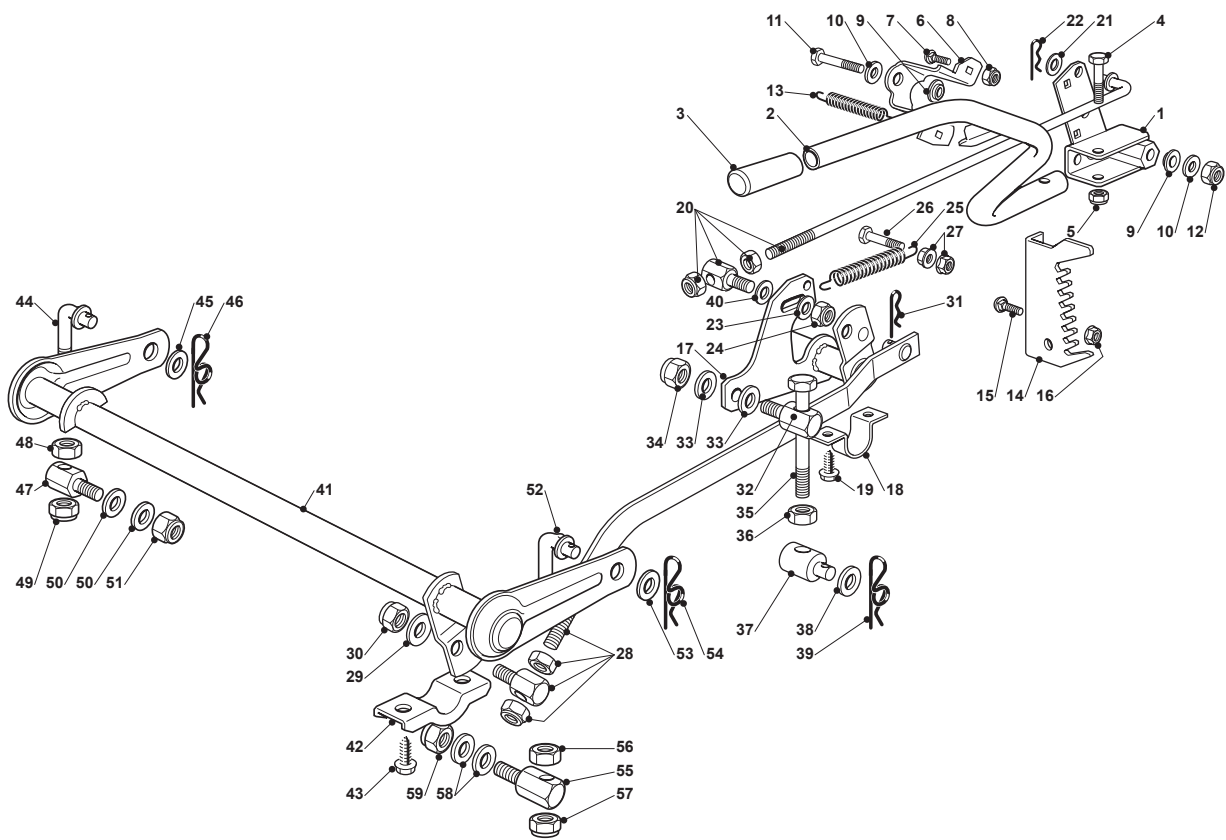

NJU 102 HYDRO

Ride-on 102-122 Transmission

Issue 10 - 2015

Fig.	Quantity	Part No	Description	Notes
74	1	114361451/0	Label	

Fig.	Quantity	Part No	Description	Notes
1	1	382774249/0	Clamp	
2	1	382318219/1	Lever	
3	1	125394508/0	Knob	
4	1	112674700/0	Screw	
5	1	112154510/0	Nut	
6	1	325650113/0	Plate	
7	2	112818690/0	Screw	
8	2	112155000/0	Nut	
9	2	122041980/0	Bushing	
10	2	112523060/0	Washer	
11	1	112691600/0	Screw	
12	1	112155000/0	Nut	
13	1	125430259/0	Spring	
14	1	325735511/0	Sector	
15	2	112818690/0	Screw	
16	2	112293201/0	Nut	
17	1	382000387/0	Axle	
18	2	325547041/1	Plate	
19	4	112731580/0	Screw	
20	1	382000618/0	Rod	
21	1	325670011/0	Antifriction Washer	
22	1	124487997/0	Cotter Pin	
23	1	112523040/0	Washer	
24	1	112154210/0	Nut	
25	1	122446402/0	Spring	
26	1	112792410/0	Screw	
27	2	112292102/0	Nut	
28	1	382000589/0	Connecting Rod	
29	2	325670008/1	Washer	
30	1	112156602/0	Nut	
31	1	124487998/0	Cotter Pin	
32	1	125510070/0	Pin	
33	2	325670008/1	Washer	
34	1	112156602/0	Nut	
35	2	125840031/0	Tie Rod	
36	2	112295200/0	Nut	
37	2	125510070/0	Pin	
38	2	112523090/0	Washer	
39	2	124487998/0	Cotter Pin	
40	2	112521360/0	Washer	
41	1	382000587/0	Axle	
42	2	327546015/2	Plate	
43	4	112731350/0	Screw	
44	1	125840024/0	Tie Rod	
45	1	325670008/1	Washer	
46	1	124487998/0	Cotter Pin	
47	1	125510098/0	Pin	
48	1	112295200/0	Nut	
49	1	112156602/0	Nut	
50	2	325670008/1	Washer	
51	1	112156602/0	Nut	