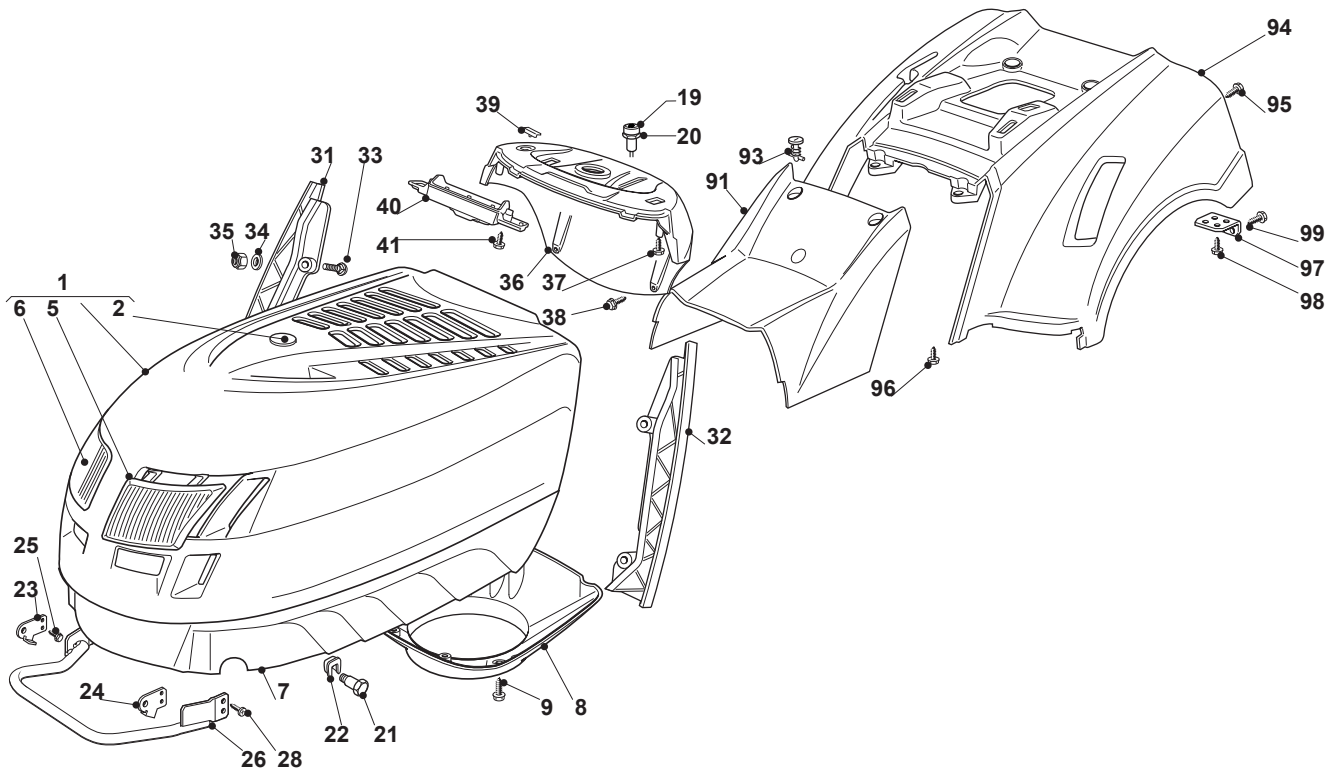

NJTP 92 HYDRO

Ride-on 90 - 92 Chassis - Low Version

Issue 10 - 2015

Fig.	Quantity	Part No	Description	Notes
84	4	112293201/0	Nut	
88	1	382510079/0	Left Footboard Support	
89	1	382510077/0	Right Footboard Support	
94	4	112815200/0	Screw	
95	4	112292102/0	Nut	