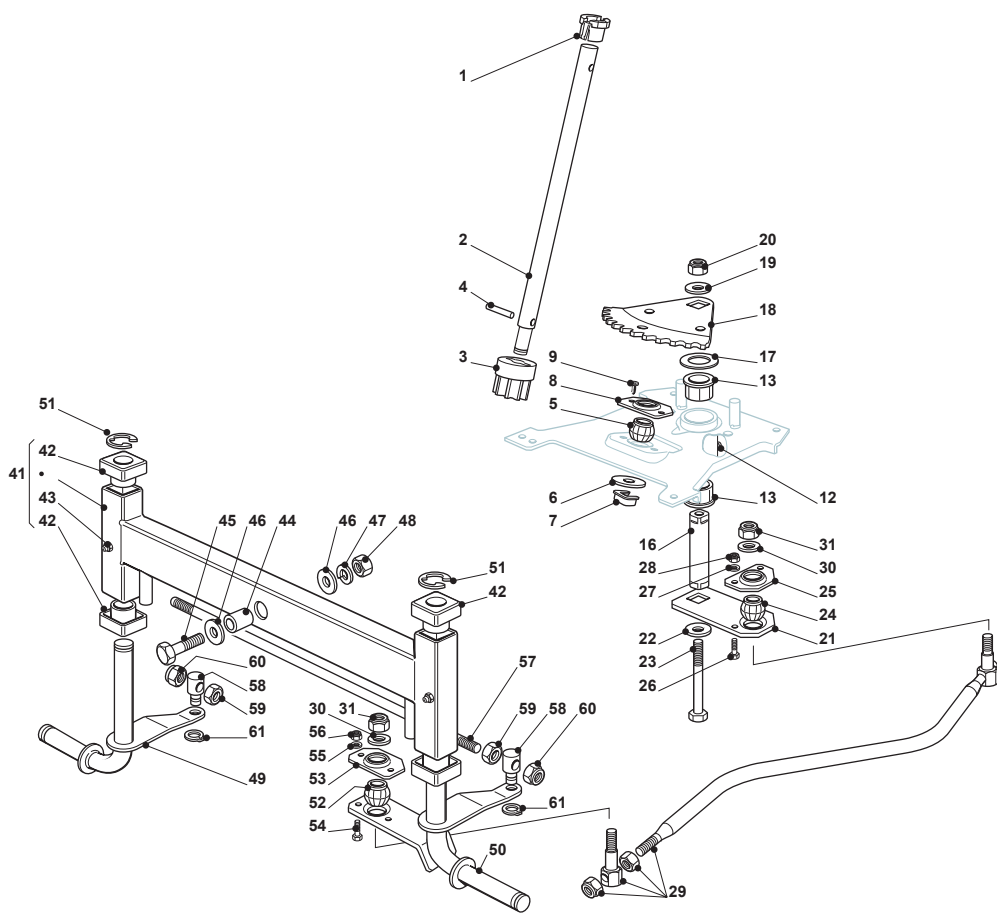

Fig.	Quantity	Part No	Description	Notes
1	1	325038004/0	Bushing	
2	1	125520006/1	Steering Column	
3	1	127570050/0	Pinion	
4	1	112622650/0	Dowel pin	
5	1	325743000/0	Joint	
6	1	112521370/0	Washer	
7	1	112436030/0	Plate	
8	1	325785213/1	Support	
9	2	112729601/1	Screw	
12	1	112379511/0	Grease Dispenser	
13	2	325040624/0	Bushing	
16	1	125510092/0	Pin	
17	1	125670019/0	Washer	
18	1	325735513/0	Steering Sector	
19	1	112523080/0	Washer	
20	1	112155020/0	Nut	
21	1	325318205/0	Lever	
22	1	112523080/0	Washer	
23	1	112794985/0	Screw	
24	1	325743000/0	Joint	
25	1	325785213/1	Support	
26	2	112791213/1	Screw	
27	2	112521330/0	Washer	
28	2	112154510/0	Nut	
29	1	382000538/1	Steering Rod	
30	2	112523070/0	Washer	
31	2	112155010/0	Nut	
41	1	382034021/1	Equalizer With Bush And Lubricator	
42	4	325040622/0	Bushing	
43	2	112379511/0	Grease Dispenser	
44	1	125160016/0	Spacer	
45	1	112692695/0	Screw	
46	2	112523100/0	Washer	
47	1	112587100/0	Grower	
48	1	112295300/0	Nut	
49	1	382230363/0	Right Stub Axle	
50	1	382230365/0	Left Stub Axle	
51	2	112001000/0	Benzing Ring	
52	1	325743000/0	Joint	
53	1	325785213/1	Support	
54	2	112791213/1	Screw	
55	2	112521330/0	Washer	
56	2	112154510/0	Nut	
57	1	125840022/0	Tie Rod	
58	2	125510096/0	Pin	
59	2	112295200/0	Nut	
60	2	112156602/0	Nut	
61	2	112000956/0	Benzing Ring