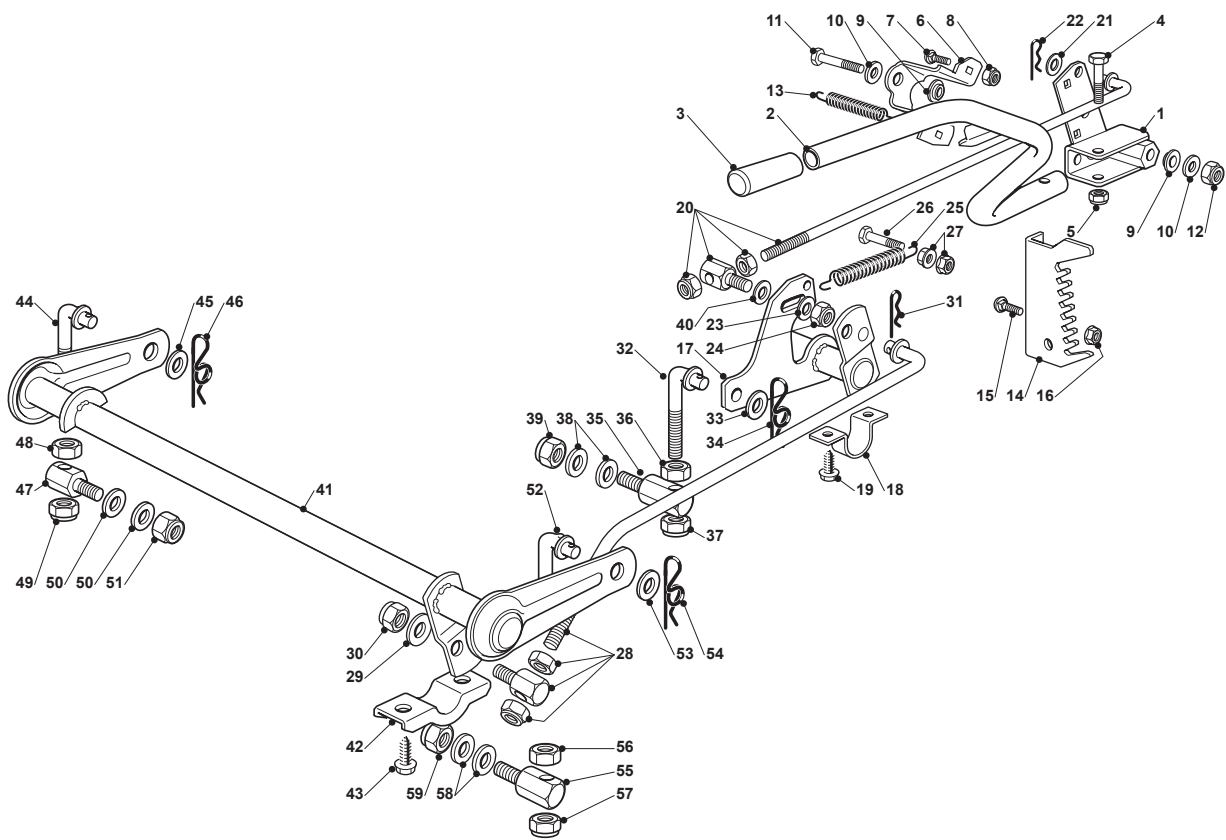

NJTP 92 HYDRO

Ride-on 90 - 92 Hydrogear Transmission

Issue 10 - 2015

Fig.	Quantity	Part No	Description	Notes
23	1	135062019/0	Belt	

Fig.	Quantity	Part No	Description	Notes
1	1	382774249/0	Clamp	
2	1	382318219/1	Lever	
3	1	125394508/0	Knob	
4	1	112674700/0	Screw	
5	1	112154510/0	Nut	
6	1	325650113/0	Plate	
7	2	112818690/0	Screw	
8	2	112155000/0	Nut	
9	2	122041980/0	Bushing	
10	2	112523060/0	Washer	
11	1	112691600/0	Screw	
12	1	112155000/0	Nut	
13	1	125430259/0	Spring	
14	1	325735511/0	Sector	
15	2	112818690/0	Screw	
16	2	112293201/0	Nut	
17	1	382000387/0	Axle	
18	2	325547041/1	Plate	
19	4	112731580/0	Screw	
20	1	382000618/0	Rod	
21	1	325670011/0	Antifriction Washer	
22	1	124487997/0	Cotter Pin	
23	1	112523040/0	Washer	
24	1	112154210/0	Nut	
25	1	122446402/0	Spring	
26	1	112792410/0	Screw	
27	2	112292102/0	Nut	
28	1	382000537/0	Connecting Rod	
29	2	325670008/1	Washer	
30	1	112156602/0	Nut	
31	1	124487998/0	Cotter Pin	
32	1	125840025/0	Tie Rod	
33	1	325670008/1	Washer	
34	1	124487998/0	Cotter Pin	
35	1	125510090/0	Pin	
36	1	112295200/0	Nut	
37	1	112156602/0	Nut	
38	2	325670008/1	Washer	
39	1	112156602/0	Nut	
40	2	112521360/0	Washer	
41	1	382000385/0	Axle	
42	2	327546015/2	Plate	
43	4	112731350/0	Screw	
44	1	125840024/0	Tie Rod	
45	1	325670008/1	Washer	
46	1	124487998/0	Cotter Pin	
47	1	125510098/0	Pin	
48	1	112295200/0	Nut	
49	1	112156602/0	Nut	
50	2	325670008/1	Washer	
51	1	112156602/0	Nut	

Fig.	Quantity	Part No	Description	Notes
52	1	125840025/0	Tie Rod	
53	1	325670008/1	Washer	
54	1	124487998/0	Cotter Pin	
55	1	125510090/0	Pin	
56	1	112295200/0	Nut	
57	1	112156602/0	Nut	
58	2	325670008/1	Washer	
59	1	112156602/0	Nut	