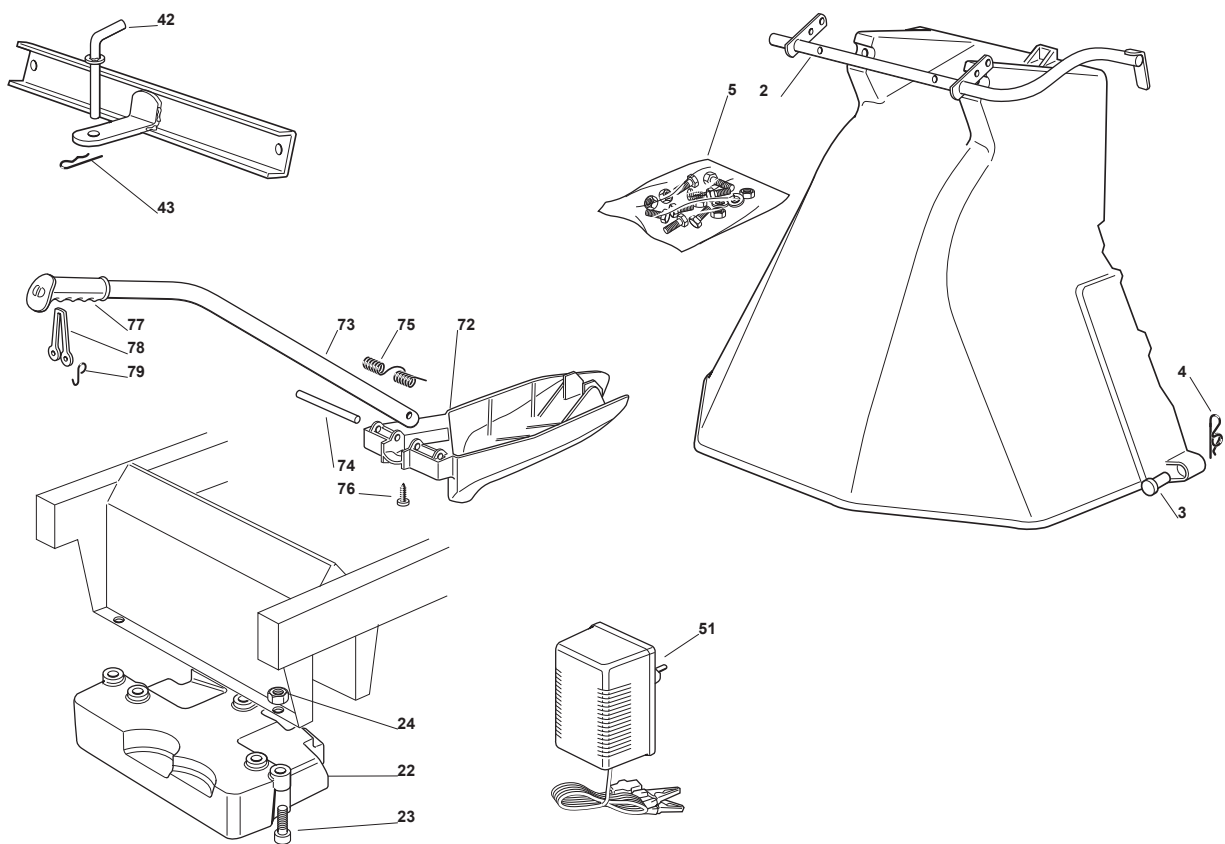

Fig.	Quantity	Part No	Description	Notes
2	1	382869035/0	Stone Guard Tube	
3	2	125510022/0	Pin	
4	2	124487998/0	Cotter Pin	
5	1	382180062/0	Outfit, Screws	
22	1	125519997/1	Front Weight Tc	
23	3	112760520/0	Screw	
24	3	112155000/0	Nut	
42	1	125510021/1	Hitch Pin	
43	1	124487999/0	Spring Pin	
51	1	182180050/0	Battery Charger	CE plugg
51	1	182180052/0	Battery Charger	UK plugg
72	1	325140093/0	Deflector	
73	1	325394007/0	Handle	
74	1	125510077/0	Pin	
75	1	125430245/0	Spring	
76	1	112735410/0	Screw	
77	1	325280000/1	Handgrip	
78	1	125840011/1	Tie Rod	
79	2	125253004/0	Mulch.Kit Fixing Hook	