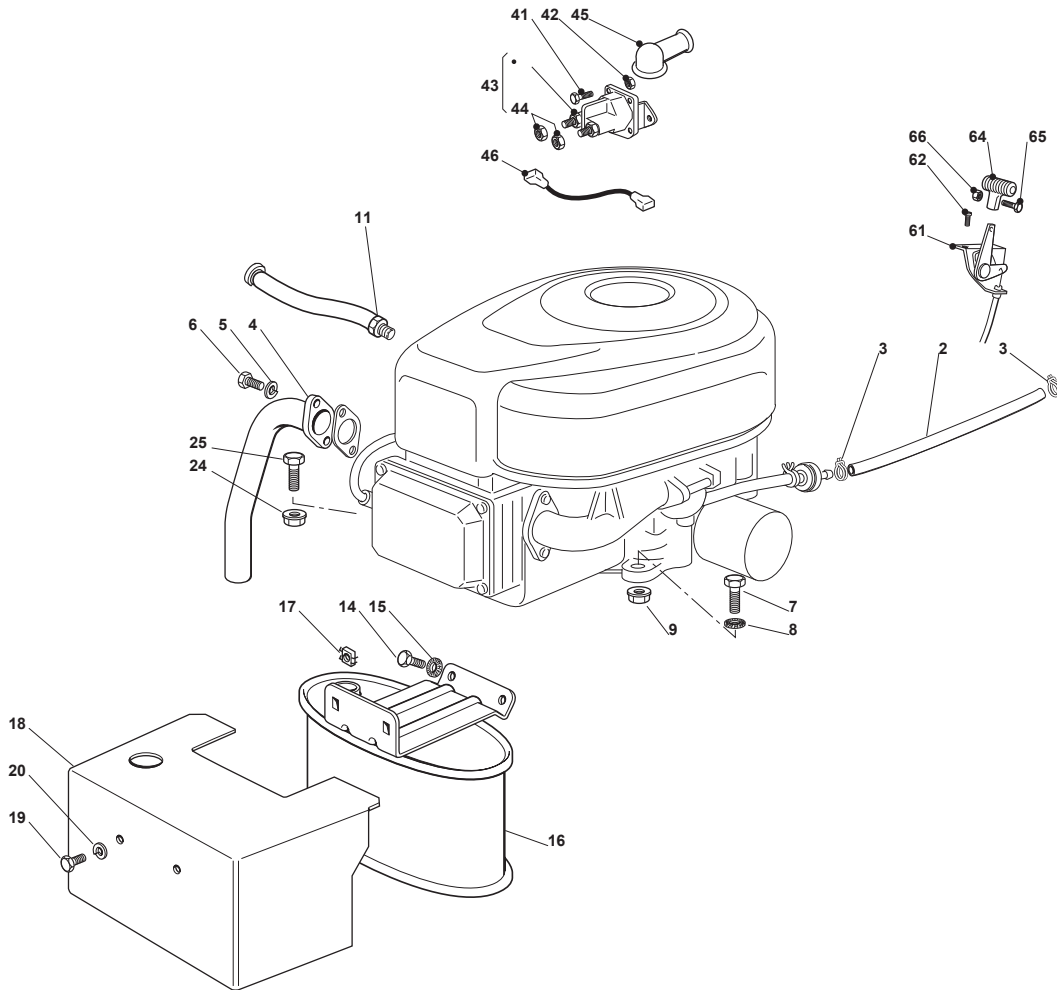

Fig.	Quantity	Part No	Description	Notes
2	1	325869057/0	Connecting Tube	
3	4	118375051/1	Fair Led	
4	1	118738224/0	Exhaust Conn. Tube	
5	2	112583500/0	Grower	
6	2	112735530/0	Screw	
7	1	112691115/0	Screw	
8	1	112540260/0	Grower	
9	1	112154210/0	Nut	
10	1	118562996/0	Shut out valve	
11	1	1134-5827-01	Oil Drain Assy	
14	2	112793102/0	Screw	
15	2	112540260/0	Grower	
16	1	182750010/0	Muffler	
17	2	112360425/0	Nut	
18	1	382598009/2	Muffler Protection	
19	2	112792611/0	Screw	
20	2	112583500/0	Grower	
24	3	112154210/0	Nut	
25	3	112691100/0	Screw	
41	2	112791213/1	Screw	
42	2	112292102/0	Nut	
43	1	118736110/0	Starter Relay	
44	2	112360352/0	Nut	
45	1	118564861/1	Protection	
46	1	125065017/0	Cable	
61	1	182000200/1	Throttle Cable	
62	2	125943012/0	Screw	
64	1	325592000/0	Knob	
65	1	112726388/0	Screw	
66	1	112290800/0	Nut	