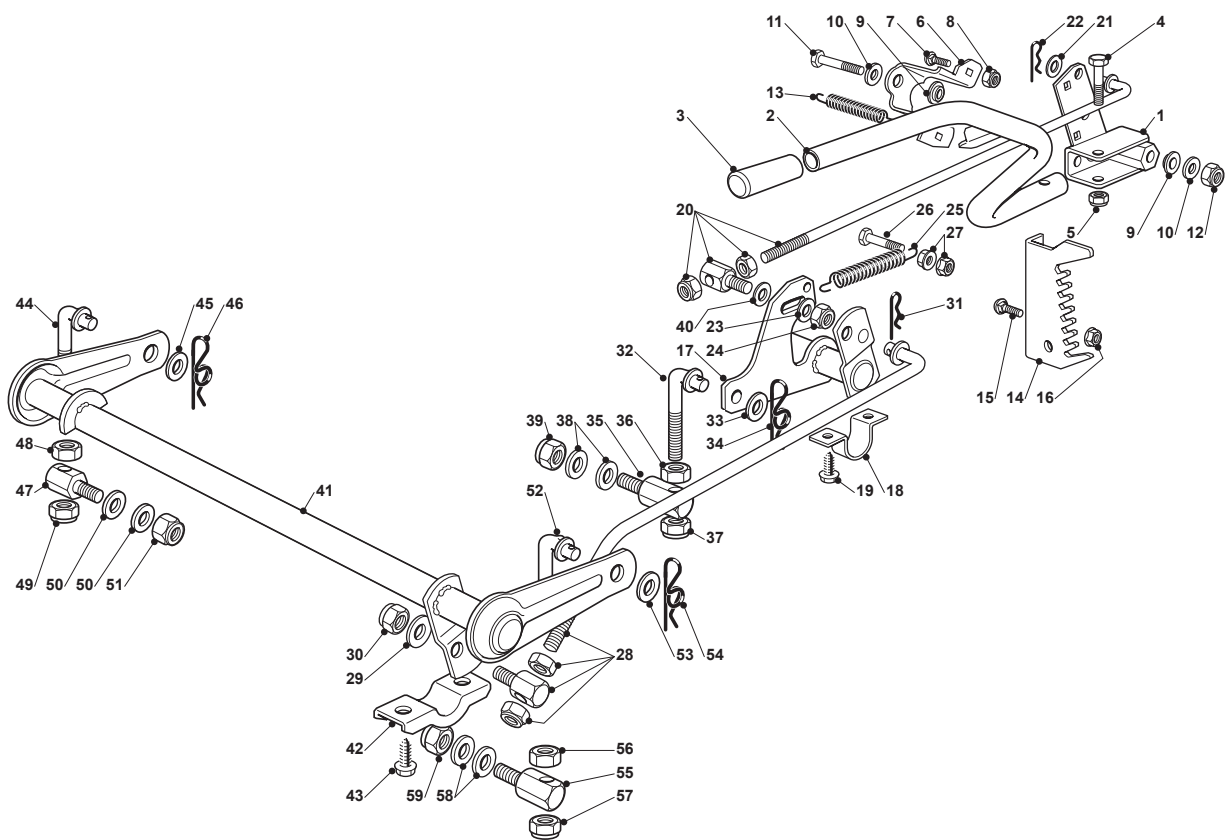

NJTP 92 HYDRO

Ride-on 90 - 92 Hydrogear Transmission

Issue 10 - 2015

Fig.	Quantity	Part No	Description	Notes
23	1	135062019/0	Belt	

Fig.	Quantity	Part No	Description	Notes
1	1	382774249/0	Clamp	
2	1	382318219/1	Lever	
3	1	125394508/0	Knob	
4	1	112674700/0	Screw	
5	1	112154510/0	Nut	
6	1	325650113/0	Plate	
7	2	112818690/0	Screw	
8	2	112155000/0	Nut	
9	2	122041980/0	Bushing	
10	2	112523060/0	Washer	
11	1	112691600/0	Screw	
12	1	112155000/0	Nut	
13	1	125430259/0	Spring	
14	1	325735511/0	Sector	
15	2	112818690/0	Screw	
16	2	112293201/0	Nut	
17	1	382000387/0	Axle	
18	2	325547041/1	Plate	
19	4	112731580/0	Screw	
20	1	382000618/0	Rod	
21	1	325670011/0	Antifriction Washer	
22	1	124487997/0	Cotter Pin	
23	1	112523040/0	Washer	
24	1	112154210/0	Nut	
25	1	122446402/0	Spring	
26	1	112792410/0	Screw	
27	2	112292102/0	Nut	
28	1	382000537/0	Connecting Rod	
29	2	325670008/1	Washer	
30	1	112156602/0	Nut	
31	1	124487998/0	Cotter Pin	
32	1	125840025/0	Tie Rod	
33	1	325670008/1	Washer	
34	1	124487998/0	Cotter Pin	
35	1	125510090/0	Pin	
36	1	112295200/0	Nut	
37	1	112156602/0	Nut	
38	2	325670008/1	Washer	
39	1	112156602/0	Nut	
40	2	112521360/0	Washer	
41	1	382000385/0	Axle	
42	2	327546015/2	Plate	
43	4	112731350/0	Screw	
44	1	125840024/0	Tie Rod	
45	1	325670008/1	Washer	
46	1	124487998/0	Cotter Pin	
47	1	125510098/0	Pin	
48	1	112295200/0	Nut	
49	1	112156602/0	Nut	
50	2	325670008/1	Washer	
51	1	112156602/0	Nut	

Fig.	Quantity	Part No	Description	Notes
52	1	125840025/0	Tie Rod	
53	1	325670008/1	Washer	
54	1	124487998/0	Cotter Pin	
55	1	125510090/0	Pin	
56	1	112295200/0	Nut	
57	1	112156602/0	Nut	
58	2	325670008/1	Washer	
59	1	112156602/0	Nut	