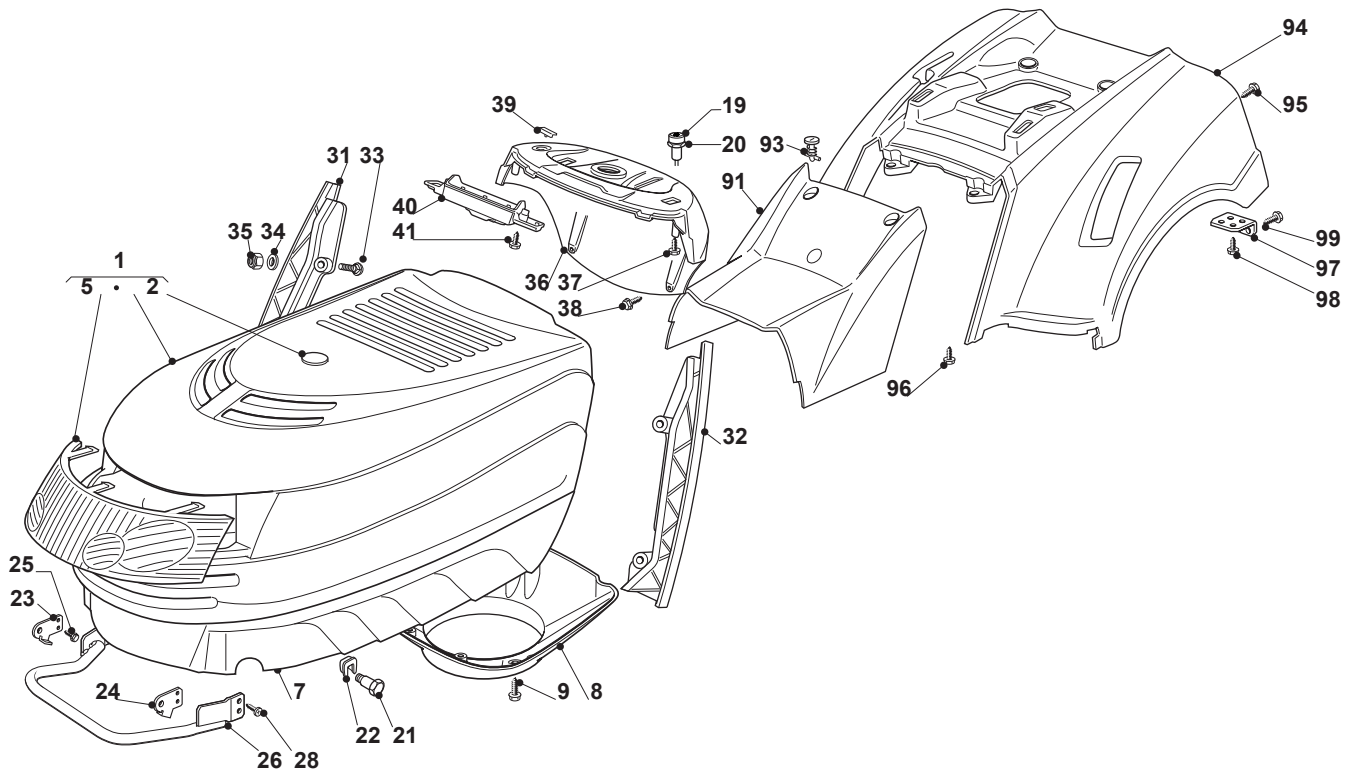

Fig.	Quantity	Part No	Description	Notes
1	1	382076841/3	Upper Engine Hood Red	
2	1	325547025/1	Injection Plaque 300941Ggp Tcp	
5	1	125410861/0	Left Grill	
6	1	125410860/0	Right Grill	
7	1	125076808/0	Lower Engine Hood	
8	1	325108024/0	Right Conveyor	for Honda Engines
8	1	325108028/0	Conveyor	for GGP-B&S-Kohler Engines
9	3	112728686/0	Screw	
19	1	325605003/0	Button	
20	1	325256250/0	Screw Ring	
21	2	125510023/1	Pin	
22	2	112436050/0	Plate	
23	1	325547089/1	Right Plate	
24	1	325547091/1	Left Plate	
25	4	112731580/0	Screw	
26	1	382869033/0	Muffler Protection	
28	4	112734995/0	Screw	
31	1	325599012/0	Dashboard, Right Profile	
32	1	325599013/0	Left Dashboard Support	
33	4	112815221/0	Screw	
34	4	112521330/0	Washer	
35	4	112154510/0	Nut	
36	1	325120245/0	Dashboard	Black
36	1	325120240/0	Dashboard	Red
37	2	112728440/0	Screw	
38	2	112735402/0	Screw	
39	2	125260000/0	Grommet	
40	1	325600074/0	Card Protection	
41	2	112735402/0	Screw	
91	1	325110363/0	Cover, Red	
93	2	125580020/2	Stake	
94	1	325110322/0	Red Wheels Cover	
95	4	112735402/0	Screw	
96	2	112735402/0	Screw	
97	2	325755041/0	Bracket	
98	4	112728686/0	Screw	
99	2	112735110/0	Screw	