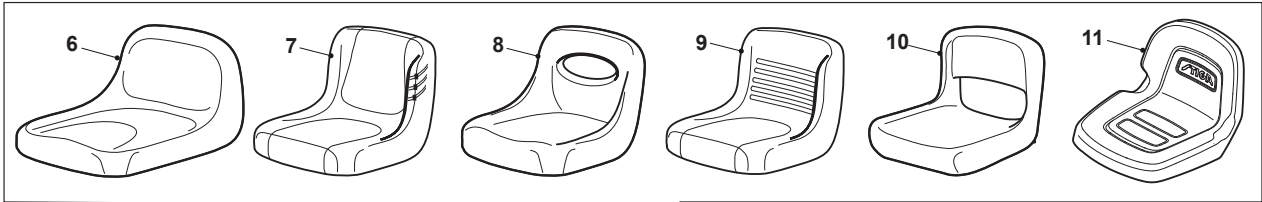

Fig.	Quantity	Part No	Description	Notes
1	1	125961209/0	Steering Wheel	Black
1	1	125961201/0	Steering Wheel	
5	1	112620299/0	Elastic Pin	
7	1	125722463/0	Seat	
9	1	125722471/0	Seat	
11	1	125722478/1	Seat	
13	1	112789000/0	Screw	
15	1	327063021/1	Cam	
17	2	112523020/0	Washer	
19	1	325547033/2	Seat Plate	
21	4	112583500/0	Grower	
23	2	112789000/0	Screw	
25	1	125430285/0	Spring	
27	1	325774575/0	Fulcrum Clamp	
29	1	325318327/0	Lever	
1	1	125961212/0	Steering Wheel	Grey
1	1	125961216/0	Steering Wheel	Black
2	1	325580500/0	Cap	Grey
2	1	325580501/0	Cap	Black
3	1	325961222/1	Steering wheel	
4	1	325580508/0	Steering Plate Cover	only for STIGA models
6	1	125722470/0	Seat	
8	1	125722453/1	Seat	
10	1	125722456/0	Seat	
12	1	125430285/0	Spring	
14	1	112154330/0	Nut	
16	2	112789100/0	Screw	
18	2	112154330/0	Nut	
20	4	112793101/0	Screw	
22	4	112523060/0	Washer	
24	6	112604896/0	Crown Fastener	
26	3	122517866/0	Pin	
28	1	112735661/0	Screw	