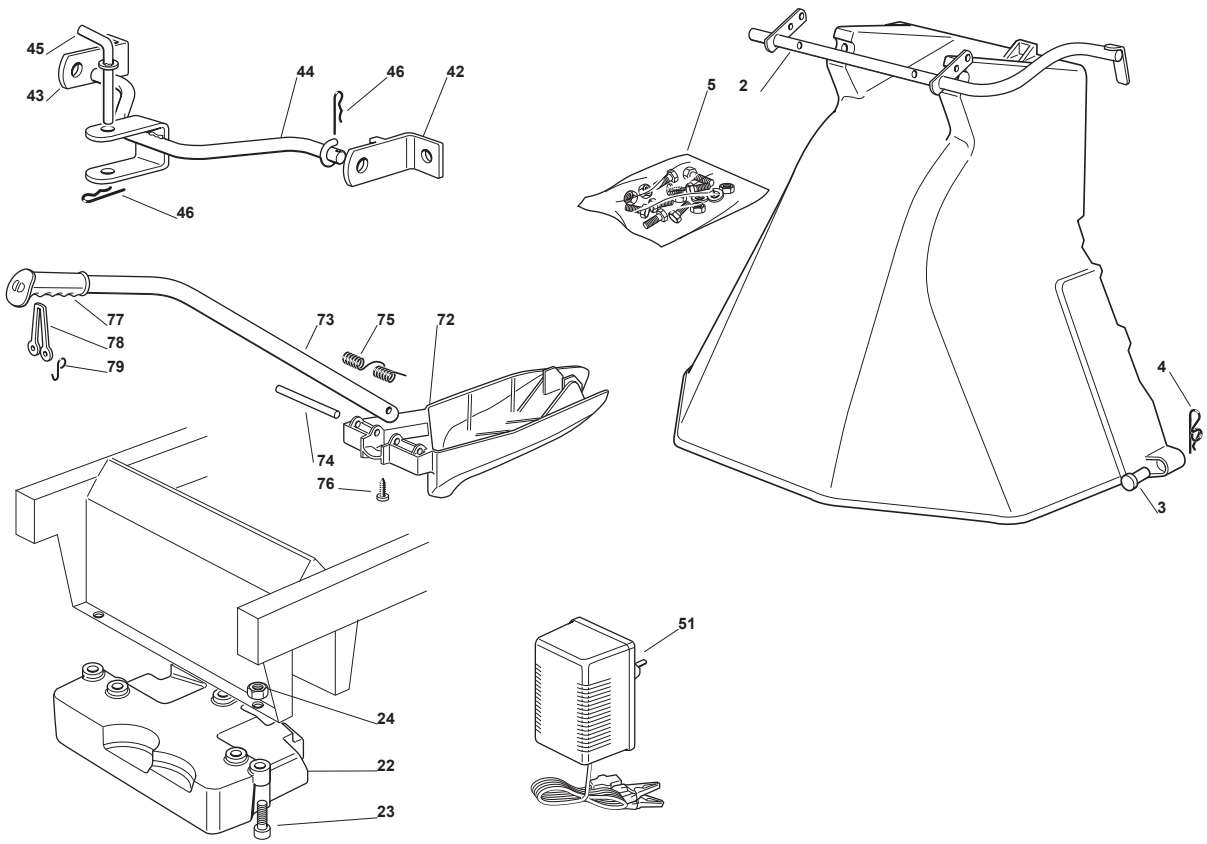

Fig.	Quantity	Part No	Description	Notes
2	1	382869035/0	Stone Guard Tube	
3	2	125510022/0	Pin	
4	2	124487998/0	Cotter Pin	
5	1	382180062/0	Outfit, Screws	
22	1	125519997/1	Front Weight Tc	
23	3	112760520/0	Screw	
24	3	112155000/0	Nut	
42	1	382735502/0	Bracket	
43	1	325774213/0	Bracket	
44	1	382033117/0	Rod	
45	1	125510021/1	Hitch Pin	
46	2	124487999/0	Spring Pin	
51	1	182180090/0	Battery Charger	CE Plugg
51	1	182180091/0	Battery Charger	UK Plugg
72	1	325140097/0	Deflector	
73	1	325394005/0	Handle	
74	1	125510077/0	Pin	
75	1	125430245/0	Spring	
76	1	112735405/0	Screw	
77	1	325280000/1	Handgrip	
78	1	125840011/1	Tie Rod	
79	2	125253004/0	Mulch.Kit Fixing Hook	