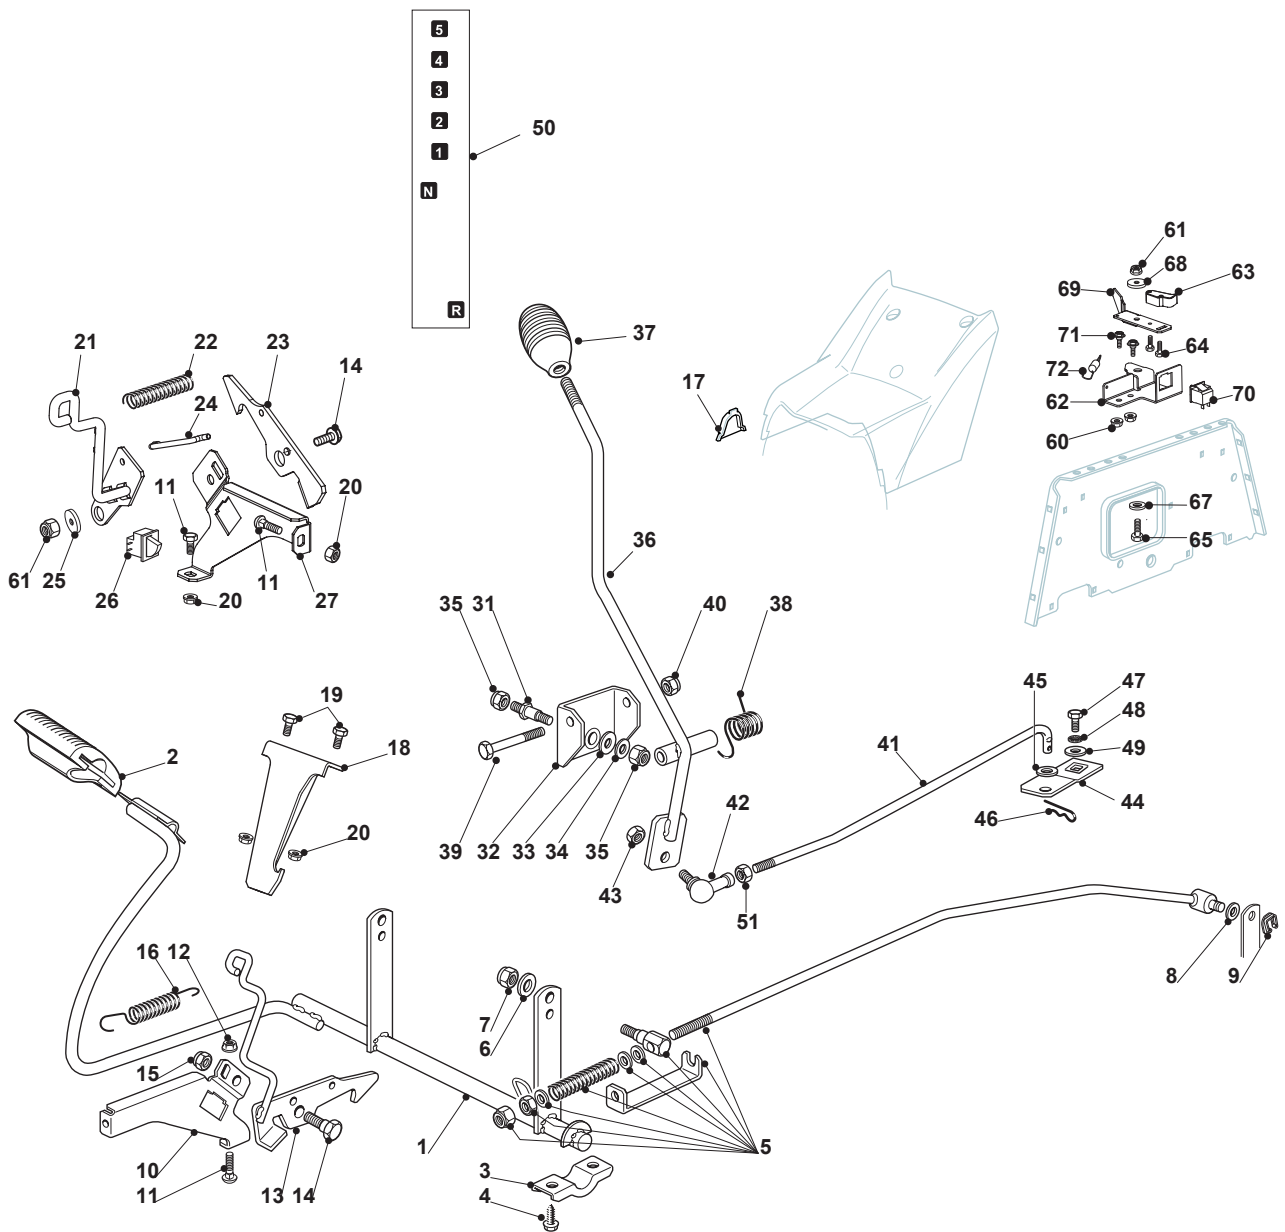

Fig.	Quantity	Part No	Description	Notes
1	1	325038004/0	Bushing	
2	1	125520006/1	Steering Column	
3	1	127570050/0	Pinion	
4	1	112622650/0	Dowel pin	
5	1	325743000/0	Joint	
6	1	112521370/0	Washer	
7	1	112436030/0	Plate	
8	1	325785213/1	Support	
9	2	112729601/1	Screw	
12	1	112379511/0	Grease Dispenser	
13	2	325040624/0	Bushing	
15	1	125510132/0	Pin	
16	1	325318281/0	Lever	
17	1	125670019/0	Washer	
18	1	325735513/0	Steering Sector	
19	1	112523080/0	Washer	
20	1	112155020/0	Nut	
22	1	112523080/0	Washer	
23	1	112794950/0	Screw	
29	1	382000610/0	Steering Rod	
30	2	112523070/0	Washer	
31	2	112155010/0	Nut	
41	1	382034036/0	Equalizer With Bush And Lubricator	
42	4	125034002/1	Bushing	
43	2	112379511/0	Grease Dispenser	
44	1	125160016/1	Spacer	
45	1	112692695/0	Screw	
46	2	112523100/0	Washer	
47	1	112587100/0	Grower	
48	1	112295300/0	Nut	
49	1	382230377/1	Right Stub Axle	
50	1	382230379/1	Left Stub Axle	
51	2	112001000/0	Benzing Ring	
52	1	325743000/0	Joint	
53	1	325785213/1	Support	
54	2	112791213/1	Screw	
55	2	112521330/0	Washer	
56	2	112154510/0	Nut	
57	1	125840023/0	Tie Rod	
58	2	122746609/0	Joint	
59	2	112156602/0	Nut	
60	2	112295201/0	Nut	

Fig.	Quantity	Part No	Description	Notes
63	1	325060034/1	Cam	
64	2	112735404/0	Screw	
65	1	122529662/0	Fulcrum Pin	
67	1	112521371/0	Washer	
68	1	322672152/0	Antifriction Washer	
69	1	325785469/0	Support	
70	1	119410614/0	Microswitch	
71	2	112800815/0	Screw	
72	1	125430213/0	Spring	