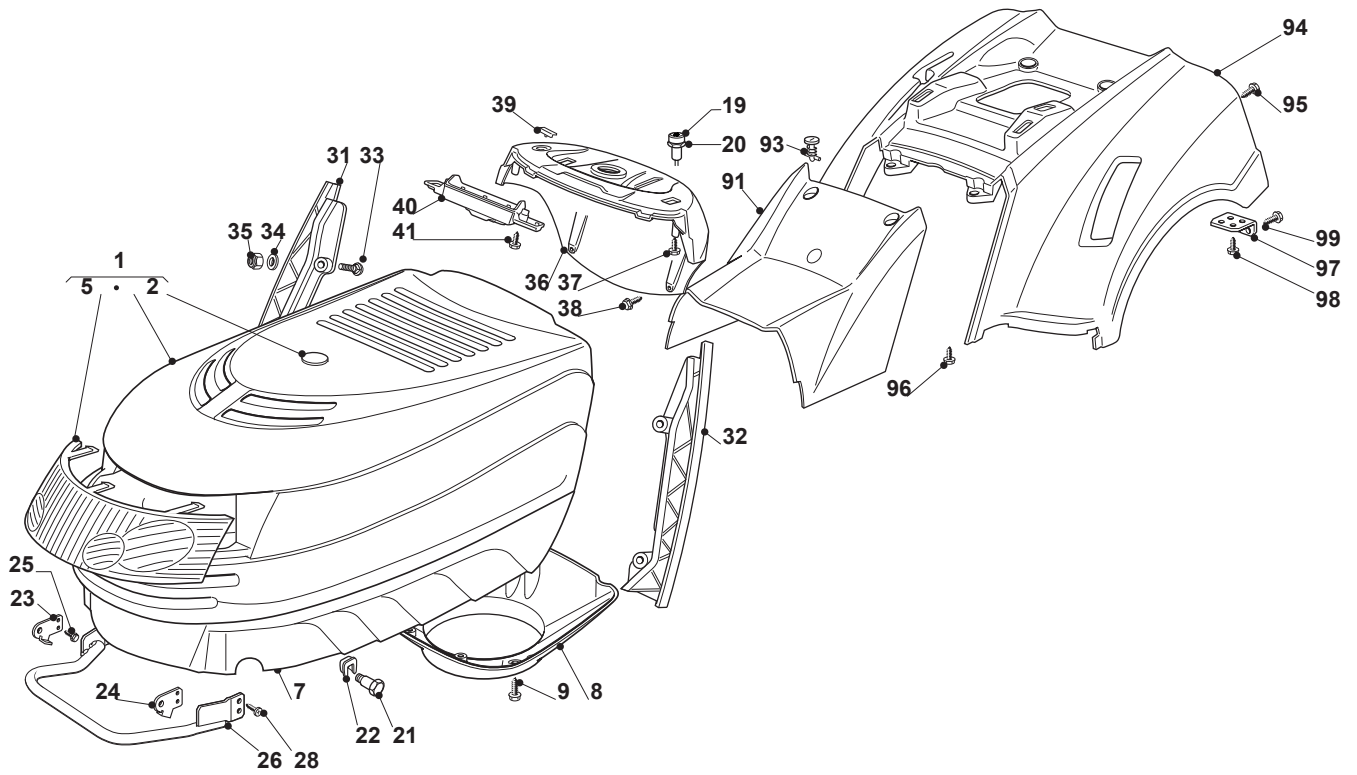

Fig.	Quantity	Part No	Description	Notes
84	4	112293201/0	Nut	
88	1	382510079/0	Left Footboard Support	
89	1	382510077/0	Right Footboard Support	
94	4	112815200/0	Screw	
95	4	112292102/0	Nut	

Fig.	Quantity	Part No	Description	Notes
1	1	382076841/3	Upper Engine Hood Red	
2	1	325547025/1	Injection Plaque 300941Ggp Tcp	
5	1	125410861/0	Left Grill	
6	1	125410860/0	Right Grill	
7	1	125076808/0	Lower Engine Hood	
8	1	325108024/0	Right Conveyor	for Honda Engines
8	1	325108028/0	Conveyor	for GGP-B&S-Kohler Engines
9	3	112728686/0	Screw	
19	1	325605003/0	Button	
20	1	325256250/0	Screwed Ring	
21	2	125510023/1	Pin	
22	2	112436050/0	Plate	
23	1	325547089/1	Right Plate	
24	1	325547091/1	Left Plate	
25	4	112731580/0	Screw	
26	1	382869033/0	Muffler Protection	
28	4	112734995/0	Screw	
31	1	325599012/0	Dashboard, Right Profile	
32	1	325599013/0	Left Dashboard Support	
33	4	112815221/0	Screw	
34	4	112521330/0	Washer	
35	4	112154510/0	Nut	
36	1	325120245/0	Dashboard	Black
36	1	325120240/0	Dashboard	Red
37	2	112728440/0	Screw	
38	2	112735402/0	Screw	
39	2	125260000/0	Grommet	
40	1	325600074/0	Card Protection	
41	2	112735402/0	Screw	
91	1	325110363/0	Cover, Red	
93	2	125580020/2	Stake	
94	1	325110322/0	Red Wheels Cover	
95	4	112735402/0	Screw	
96	2	112735402/0	Screw	
97	2	325755041/0	Bracket	
98	4	112728686/0	Screw	
99	2	112735110/0	Screw	