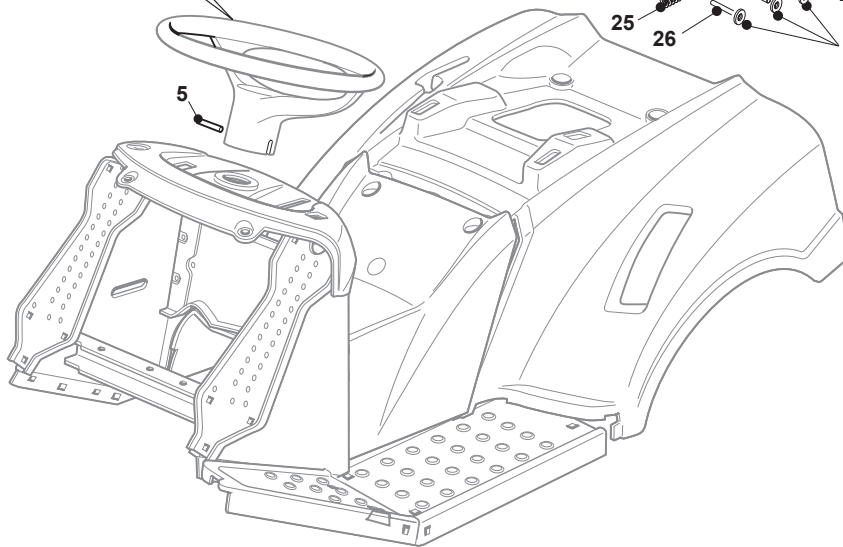

Fig.	Quantity	Part No	Description	Notes
1	1	125961209/0	Steering Wheel	Black
1	1	125961201/0	Steering Wheel	
5	1	112620299/0	Elastic Pin	
7	1	125722463/0	Seat	
9	1	125722471/0	Seat	
11	1	125722478/1	Seat	
13	1	112789000/0	Screw	
15	1	327063021/1	Cam	
17	2	112523020/0	Washer	
19	1	325547033/2	Seat Plate	
21	4	112583500/0	Grower	
23	2	112789000/0	Screw	
25	1	125430285/0	Spring	
27	1	325774575/0	Fulcrum Clamp	
29	1	325318327/0	Lever	
1	1	125961212/0	Steering Wheel	Grey
1	1	125961216/0	Steering Wheel	Black
2	1	325580500/0	Cap	Grey
2	1	325580501/0	Cap	Black
3	1	325961222/1	Steering wheel	
4	1	325580508/0	Steering Plate Cover	only for STIGA models
6	1	125722470/0	Seat	
8	1	125722453/1	Seat	
10	1	125722456/0	Seat	
12	1	125430285/0	Spring	
14	1	112154330/0	Nut	
16	2	112789100/0	Screw	
18	2	112154330/0	Nut	
20	4	112793101/0	Screw	
22	4	112523060/0	Washer	
24	6	112604896/0	Crown Fastener	
26	3	122517866/0	Pin	
28	1	112735661/0	Screw	