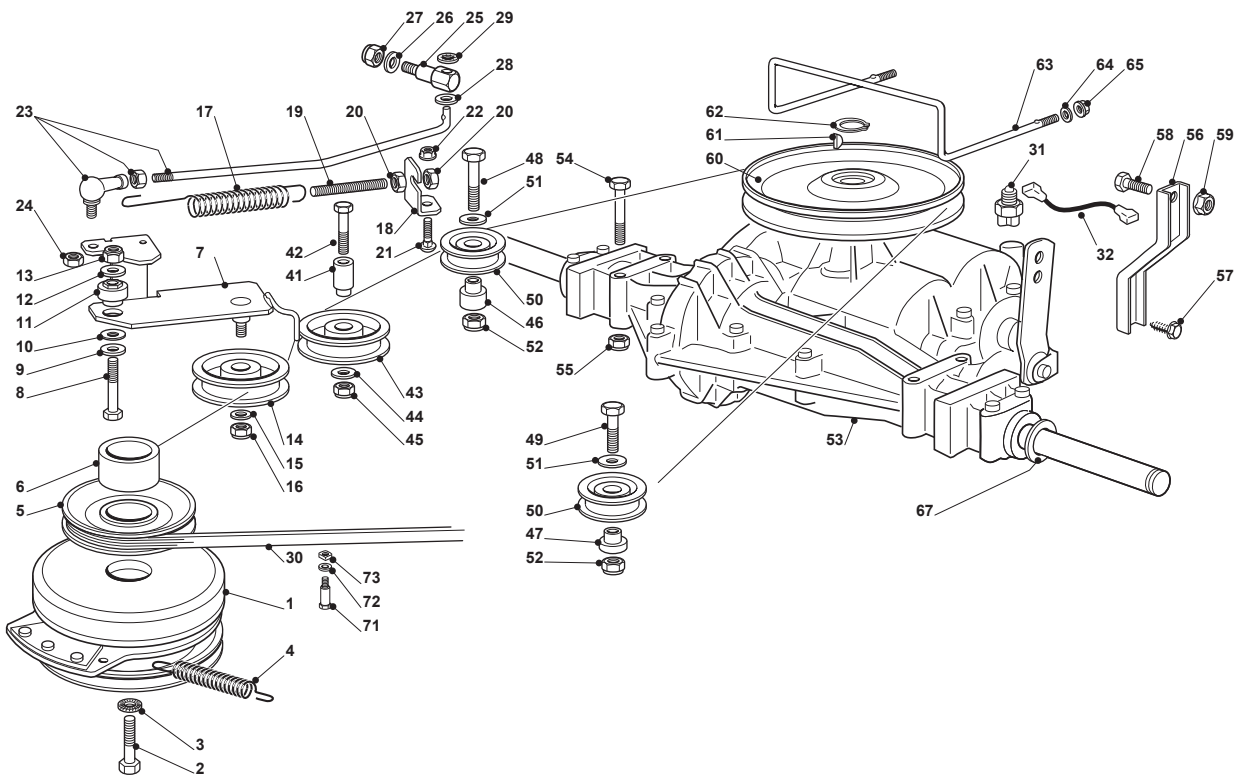

Fig.	Quantity	Part No	Description	Notes
1	2	118375051/1	Fair Led	
2	1	138780531/0	Fuel Tube	
3	1	125598060/0	Oil Discharge Extension	
4	1	118401001/1	Oil Seal	
5	1	118737849/0	Plug	
6	1	118738256/0	Left Exhaust Connection	
7	1	118738257/0	Right Exhaust Connection	
8	3	112360425/0	Nut	
9	3	112793102/0	Screw	
10	2	112540260/0	Grower	
11	1	182750003/0	Muffler Assy	
12	2	112280100/0	Nut	
13	1	382598065/0	Muffler Protection	
14	2	112792611/0	Screw	
15	2	112583500/0	Grower	
16	4	112540070/0	Washer	
17	4	112735821/0	Screw	
18	1	112792611/0	Screw	
19	1	112521350/0	Washer	
20	1	125430252/0	Spring	
21	3	112540260/0	Grower	
22	3	112793102/0	Screw	
23	1	112540260/0	Grower	
24	1	182000201/2	Accelerator	
25	2	125943012/0	Screw	
26	1	325592000/0	Knob	
27	1	112726388/0	Screw	
28	1	112290800/0	Nut	