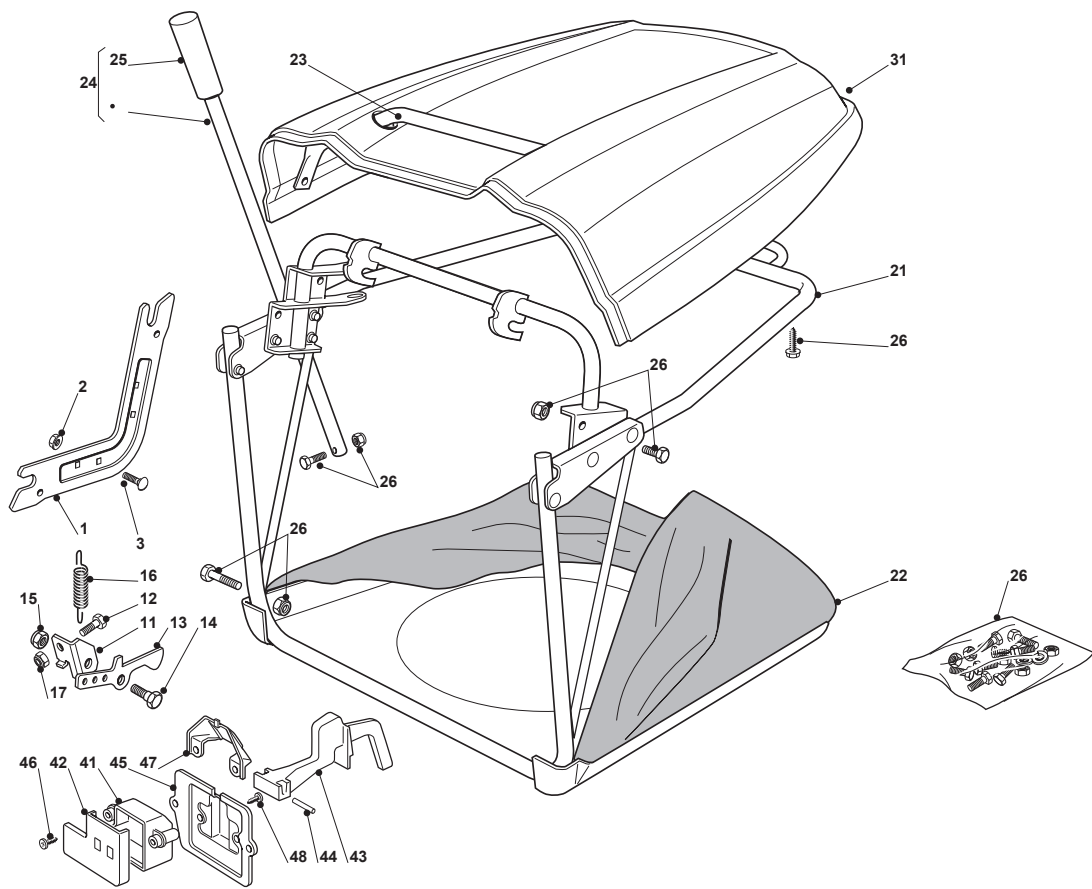

Fig.	Quantity	Part No	Description	Notes
1	1	325060156/2	Right Belt Protection Carter	
2	1	325060157/1	Left Belt Protection Carter	
3	6	125943011/0	Screw	
4	4	112735120/0	Screw	
5	1	325774381/0	Bracket	
6	1	325774383/0	Bracket	
10	2	112500030/0	Rivet	
11	2	119035000/0	Or Ring	
12	2	125033060/0	Washing Cutting Deck Connection	
13	6	112604899/0	Crown Fastener	
21	1	325060160/0	Belt Protection	
22	2	112791400/0	Screw	
23	2	112154510/0	Nut	
24	2	112521330/0	Washer	
32	2	382108021/0	Conveyor	
33	2	325774373/0	Clamp	