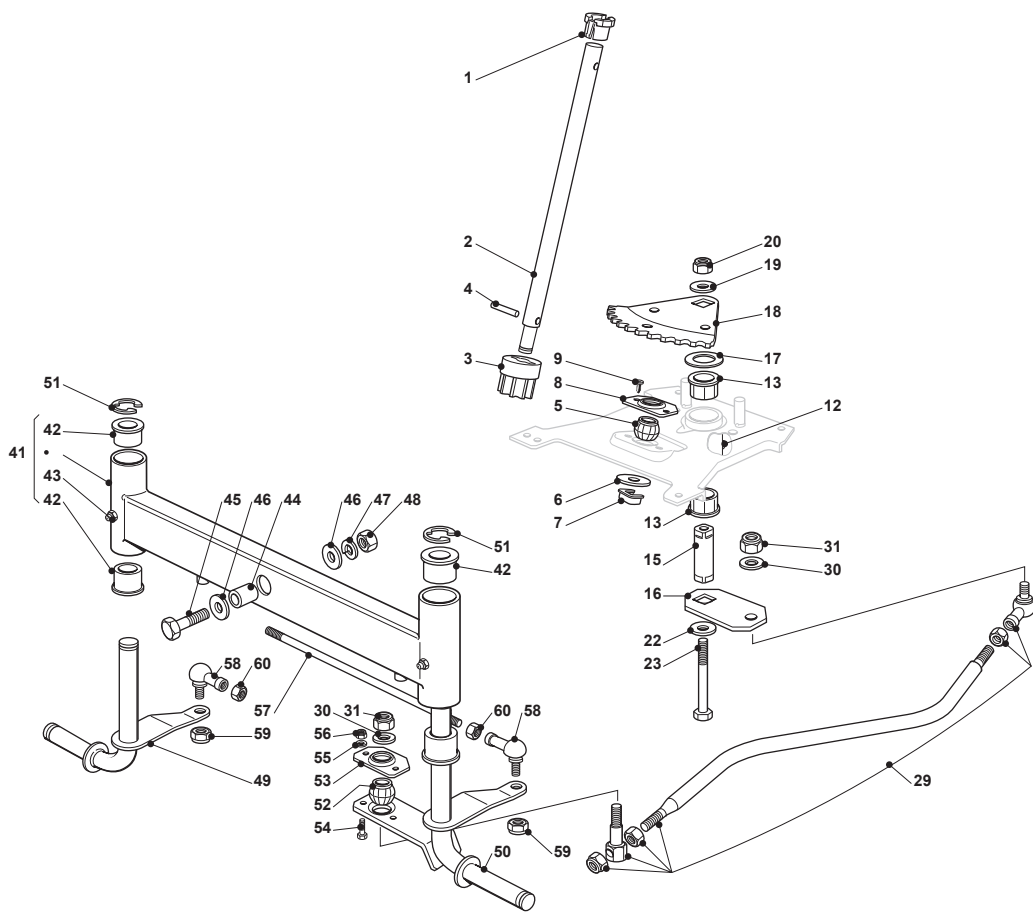

Fig.	Quantity	Part No	Description	Notes
1	1	325038004/0	Bushing	
2	1	125520006/1	Steering Column	
3	1	127570050/0	Pinion	
4	1	112622650/0	Dowel pin	
5	1	325743000/0	Joint	
6	1	112521370/0	Washer	
7	1	112436030/0	Plate	
8	1	325785213/1	Support	
9	2	112729601/1	Screw	
12	1	112379511/0	Grease Dispenser	
13	2	325040624/0	Bushing	
15	1	125510132/0	Pin	
16	1	325318281/0	Lever	
17	1	125670019/0	Washer	
18	1	325735513/0	Steering Sector	
19	1	112523080/0	Washer	
20	1	112155020/0	Nut	
22	1	112523080/0	Washer	
23	1	112794950/0	Screw	
29	1	382000610/0	Steering Rod	
30	2	112523070/0	Washer	
31	2	112155010/0	Nut	
41	1	382034036/0	Equalizer With Bush And Lubricator	
42	4	125034002/1	Bushing	
43	2	112379511/0	Grease Dispenser	
44	1	125160016/1	Spacer	
45	1	112692695/0	Screw	
46	2	112523100/0	Washer	
47	1	112587100/0	Grower	
48	1	112295300/0	Nut	
49	1	382230377/1	Right Stub Axle	
50	1	382230379/1	Left Stub Axle	
51	2	112001000/0	Benzing Ring	
52	1	325743000/0	Joint	
53	1	325785213/1	Support	
54	2	112791213/1	Screw	
55	2	112521330/0	Washer	
56	2	112154510/0	Nut	
57	1	125840023/0	Tie Rod	
58	2	122746609/0	Joint	
59	2	112156602/0	Nut	
60	2	112295201/0	Nut	

Fig.	Quantity	Part No	Description	Notes
63	1	325060034/1	Cam	
64	2	112735404/0	Screw	
65	1	122529662/0	Fulcrum Pin	
67	1	112521371/0	Washer	
68	1	322672152/0	Antifriction Washer	
69	1	325785469/0	Support	
70	1	119410614/0	Microswitch	
71	2	112800815/0	Screw	
72	1	125430213/0	Spring	