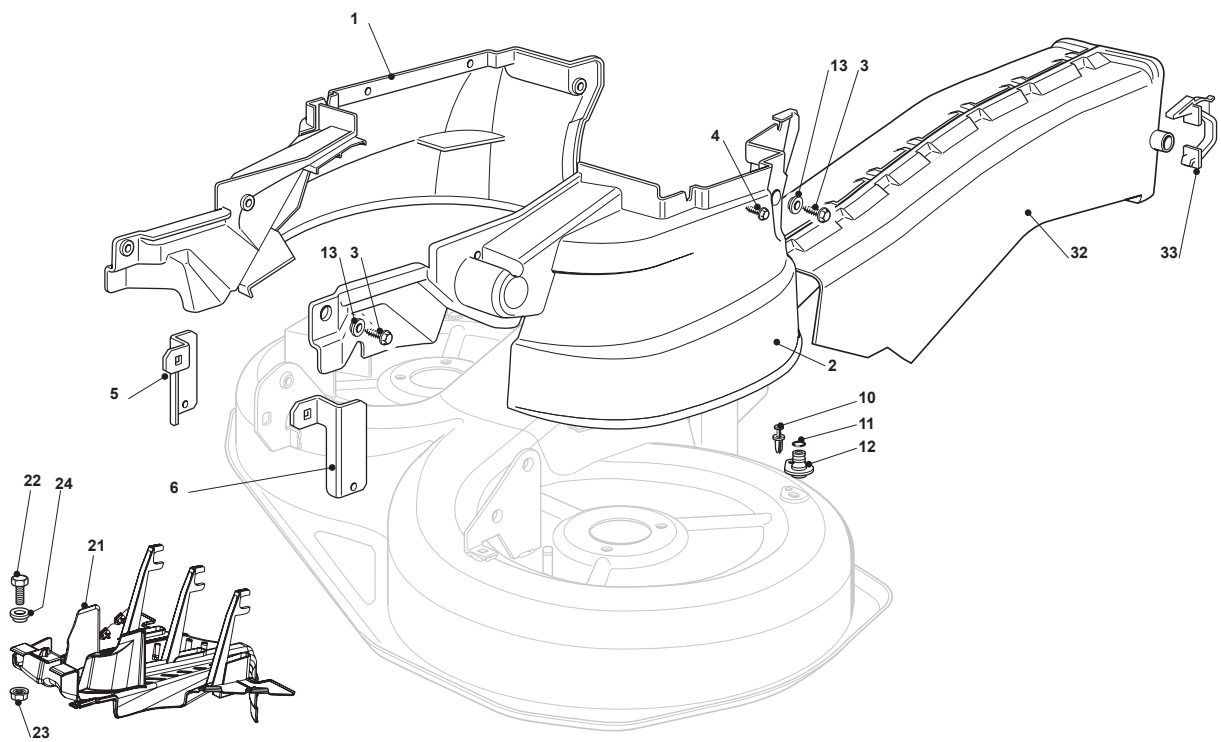

Fig.	Quantity	Part No	Description	Notes
1	1	382564151/0	Cutting Plate Black	
8	1	382207200/1	Flange Assy	
9	1	382207201/2	Support Shaft Tc	
10	1	125020800/1	Main Blade Shaft	
11	1	125020801/2	Secondary Blade Shaft	
13	4	119216047/0	Bearing	
14	2	325160501/0	Dust Cover Disc	
15	2	112609260/0	Seeger	
16	6	112818700/0	Screw	
17	6	112154210/0	Nut	
18	2	125463200/0	Blade Hub	
19	2	112139100/0	Feather, Crankshaft Ø 22,2	
20	1	182004348/0	Right Mulching Blade	
21	1	182004347/0	Left Blade Mulching, Winged	
22	2	122160400/0	Elastic Disc	
23	2	112523080/0	Washer	
24	1	112735694/0	Screw	
25	1	112735695/1	Screw	
26	2	182700001/0	Levelling Small Wheel	
27	2	125510072/0	Pin	
28	2	112692050/0	Screw	
29	2	112523060/0	Washer	
30	2	112293201/0	Nut	
41	1	182004341/1	Right Blade, Winged	
42	1	182004340/1	Left Blade, Winged	
51	2	382000474/1	Equalizer Rod	
52	8	325670008/1	Washer	
53	2	112523060/0	Washer	
54	4	112156602/0	Nut	