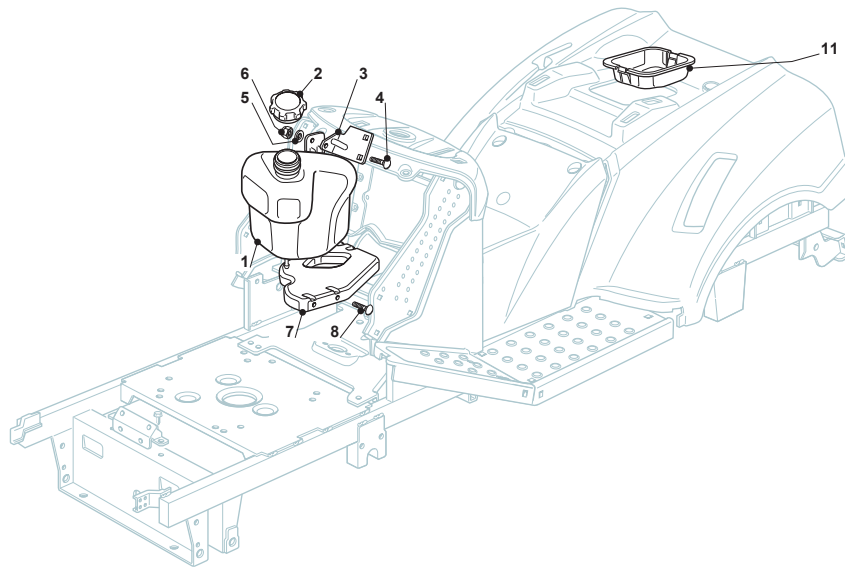

Ride-on 102-122 Tank - 4,5 Lt

Issue 10 - 2015

Fig.	Quantity	Part No	Description	Notes
1	1	325735124/0	Fuel Tank	
2	1	125795001/1	Cap	
3	1	325785291/0	Support	
4	1	112789195/0	Screw	
5	1	112581500/0	Grower	
6	1	112437503/0	Plate	
7	1	325785289/0	Support	
8	4	112735403/0	Screw	
11	1	325207176/0	Basin