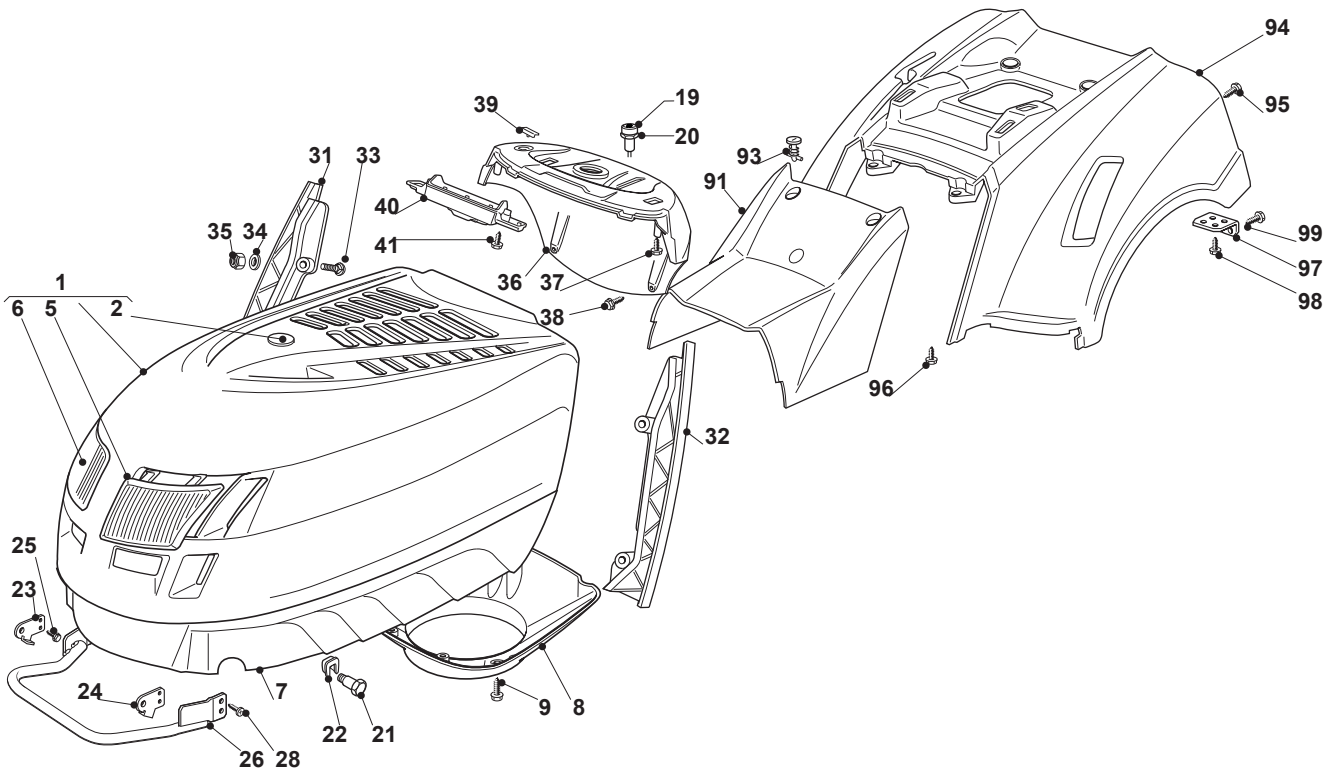

Fig.	Quantity	Part No	Description	Notes
84	4	112293201/0	Nut	
88	1	382510079/0	Left Footboard Support	
89	1	382510077/0	Right Footboard Support	
94	4	112815200/0	Screw	
95	4	112292102/0	Nut	

Fig.	Quantity	Part No	Description	Notes
1	1	382076841/3	Upper Engine Hood Red	
2	1	325547025/1	Injection Plaque 300941Ggp Tcp	
5	1	125410861/0	Left Grill	
6	1	125410860/0	Right Grill	
7	1	125076808/0	Lower Engine Hood	
8	1	325108024/0	Right Conveyor	for Honda Engines
8	1	325108028/0	Conveyor	for GGP-B&S-Kohler Engines
9	3	112728686/0	Screw	
19	1	325605003/0	Button	
20	1	325256250/0	Screwed Ring	
21	2	125510023/1	Pin	
22	2	112436050/0	Plate	
23	1	325547089/1	Right Plate	
24	1	325547091/1	Left Plate	
25	4	112731580/0	Screw	
26	1	382869033/0	Muffler Protection	
28	4	112734995/0	Screw	
31	1	325599012/0	Dashboard, Right Profile	
32	1	325599013/0	Left Dashboard Support	
33	4	112815221/0	Screw	
34	4	112521330/0	Washer	
35	4	112154510/0	Nut	
36	1	325120245/0	Dashboard	Black
36	1	325120240/0	Dashboard	Red
37	2	112728440/0	Screw	
38	2	112735402/0	Screw	
39	2	125260000/0	Grommet	
40	1	325600074/0	Card Protection	
41	2	112735402/0	Screw	
91	1	325110363/0	Cover, Red	
93	2	125580020/2	Stake	
94	1	325110322/0	Red Wheels Cover	
95	4	112735402/0	Screw	
96	2	112735402/0	Screw	
97	2	325755041/0	Bracket	
98	4	112728686/0	Screw	
99	2	112735110/0	Screw	