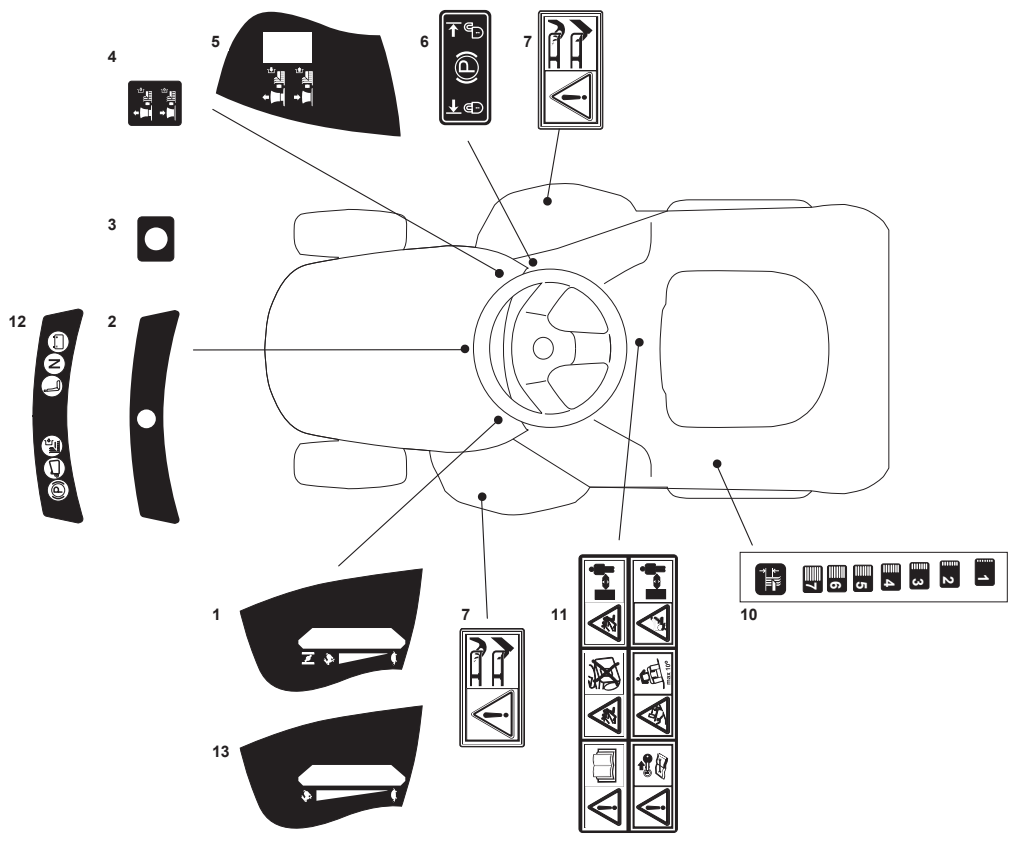

Fig.	Quantity	Part No	Description	Notes
2	1	382869035/0	Stone Guard Tube	
3	2	125510022/0	Pin	
4	2	124487998/0	Cotter Pin	
5	1	382180062/0	Outfit, Screws	
22	1	125519997/1	Front Weight Tc	
23	3	112760520/0	Screw	
24	3	112155000/0	Nut	
42	1	382735502/0	Bracket	
43	1	325774213/0	Bracket	
44	1	382033117/0	Rod	
45	1	125510021/1	Hitch Pin	
46	2	124487999/0	Spring Pin	
51	1	182180090/0	Battery Charger	CE Plugg
51	1	182180091/0	Battery Charger	UK Plugg
72	1	325140097/0	Deflector	
73	1	325394005/0	Handle	
74	1	125510077/0	Pin	
75	1	125430245/0	Spring	
76	1	112735405/0	Screw	
77	1	325280000/1	Handgrip	
78	1	125840011/1	Tie Rod	
79	2	125253004/0	Mulch.Kit Fixing Hook	