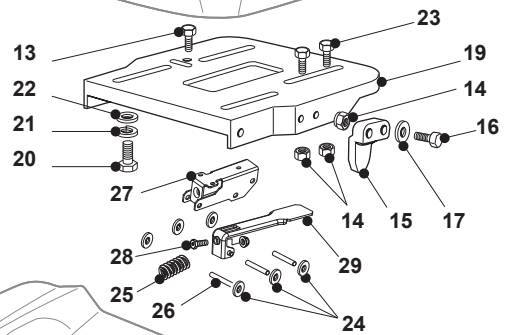

Fig.	Quantity	Part No	Description	Notes
1	1	125961209/0	Steering Wheel	Black
1	1	125961201/0	Steering Wheel	
5	1	112620299/0	Elastic Pin	
7	1	125722463/0	Seat	
9	1	125722471/0	Seat	
11	1	125722478/1	Seat	
13	1	112789000/0	Screw	
15	1	327063021/1	Cam	
17	2	112523020/0	Washer	
19	1	325547033/2	Seat Plate	
21	4	112583500/0	Grower	
23	2	112789000/0	Screw	
25	1	125430285/0	Spring	
27	1	325774575/0	Fulcrum Clamp	
29	1	325318327/0	Lever	
1	1	125961212/0	Steering Wheel	Grey
1	1	125961216/0	Steering Wheel	Black
2	1	325580500/0	Cap	Grey
2	1	325580501/0	Cap	Black
3	1	325961222/1	Steering wheel	
4	1	325580508/0	Steering Plate Cover	only for STIGA models
6	1	125722470/0	Seat	
8	1	125722453/1	Seat	
10	1	125722456/0	Seat	
12	1	125430285/0	Spring	
14	1	112154330/0	Nut	
16	2	112789100/0	Screw	
18	2	112154330/0	Nut	
20	4	112793101/0	Screw	
22	4	112523060/0	Washer	
24	6	112604896/0	Crown Fastener	
26	3	122517866/0	Pin	
28	1	112735661/0	Screw	