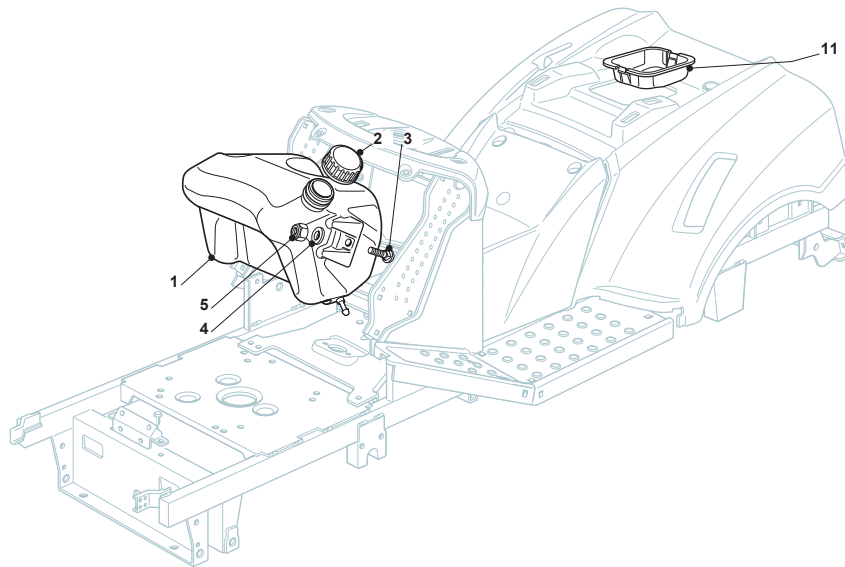

Ride-on 102-122 Tank - 5,5 Lt

Issue 10 - 2015

Fig.	Quantity	Part No	Description	Notes
1	1	325735128/0	Tank	
2	1	125795000/1	Fuel Cap	
3	2	112815210/0	Screw	
4	2	325160039/0	Spacer	
5	2	112154510/0	Nut	
11	1	325207176/0	Basin