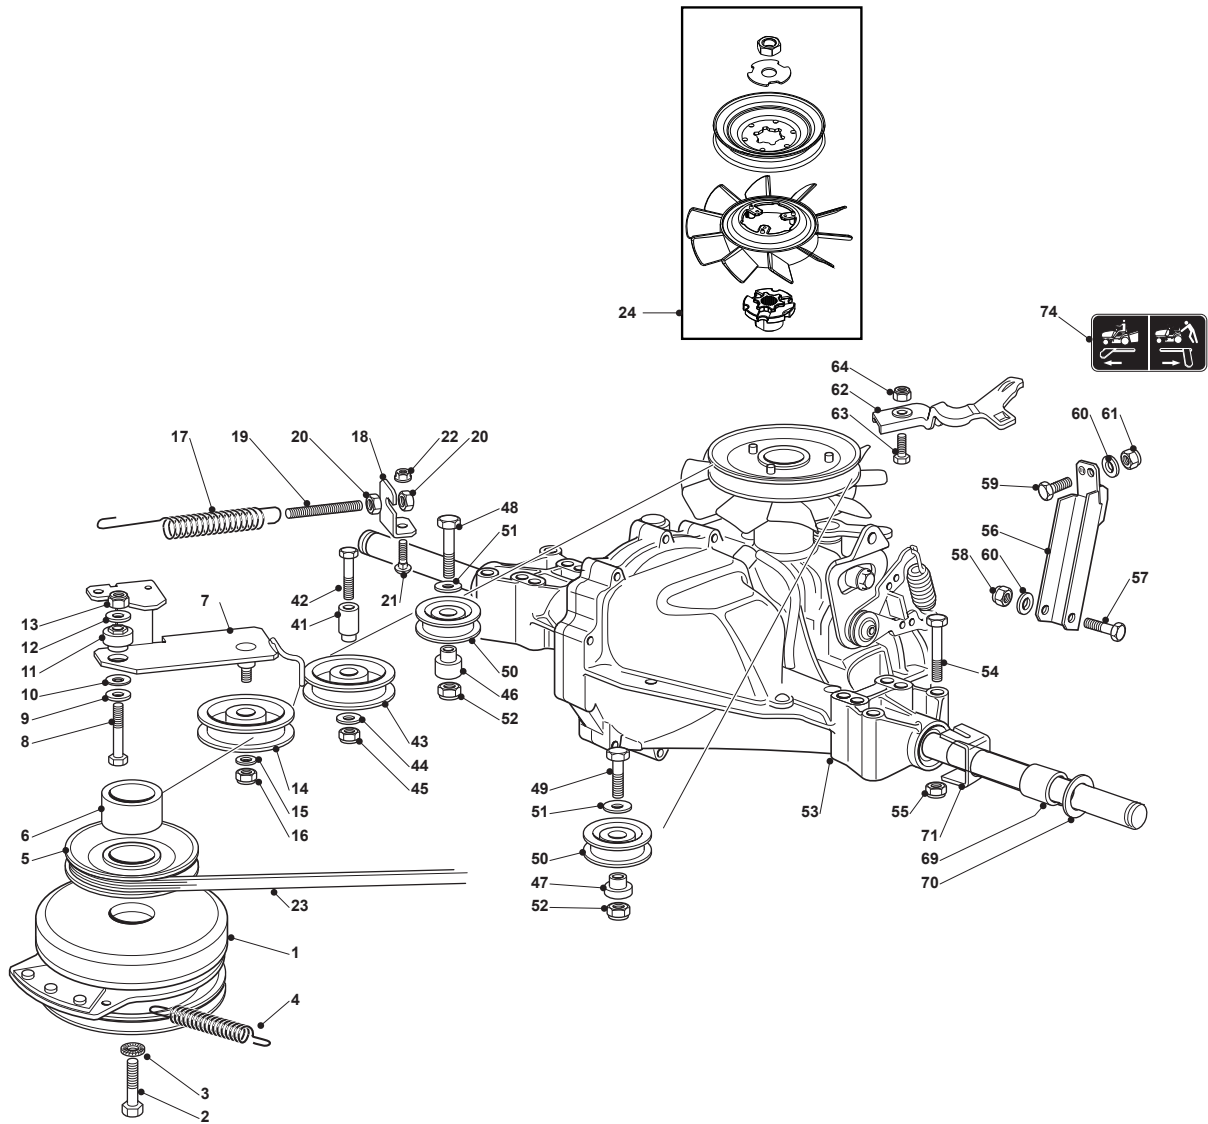

Fig.	Quantity	Part No	Description	Notes
69	2	125160031/0	Spacer	
70	4	112521410/0	Washer	
71	2	325670025/0	Washer	
72	1	112792611/0	Screw	
73	1	112293201/0	Nut	
74	1	114361451/0	Label	

Fig.	Quantity	Part No	Description	Notes
1	1	118399063/0	Electromagnetic Clutch	
2	1	112737320/0	Screw	
3	1	112543000/0	Washer	
4	1	122430216/0	Tension Spring	
5	1	125601577/0	Pulley	
6	1	125160021/0	Spacer	
7	1	382318217/0	Lever	
8	1	112691115/0	Screw	
9	1	112523060/0	Washer	
10	1	327670055/0	Antifriction Washer	
11	1	125510087/0	Pin	
12	1	112523060/0	Washer	
13	1	112155000/0	Nut	
14	1	125601554/0	Pulley	
15	1	112523060/0	Washer	
16	1	112155000/0	Nut	
17	1	125430260/0	Spring	
18	1	325755049/0	Bracket	
19	1	125840005/0	Tie Rod	
20	2	112293200/0	Nut	
21	1	112818690/0	Screw	
22	1	112293201/0	Nut	
24	1	118802723/0	Fan Kit	
41	1	125160080/0	Pin	
42	1	112691800/0	Screw	
43	1	325601599/0	Pulley	
44	1	112523060/0	Washer	
45	1	112155000/0	Nut	
46	1	125160024/2	Right Spacer	
47	1	125160030/2	Left Spacer	
48	1	112691400/0	Screw	
49	1	112691115/0	Screw	
50	2	125601588/0	Pulley	
51	2	122671653/0	Washer	
52	2	112155000/0	Nut	
53	1	118400919/2	Rear Axle (Hydro-Gear T2-Adbf-2X3C-17X1)	
54	4	112691600/0	Screw	
55	4	112154210/0	Nut	
56	1	382785199/0	Support	
57	1	112691700/0	Screw	
58	1	112155000/0	Nut	
59	1	112793701/0	Screw	
60	2	112523060/0	Washer	
61	1	112155000/0	Nut	
62	1	325318253/0	Lever	
63	1	112791213/1	Screw	
64	1	112154210/0	Nut	
69	2	125160058/0	Spacer	
70	2	125670005/1	Washer	
71	2	325670025/0	Washer	
74	1	114361451/0	Label	