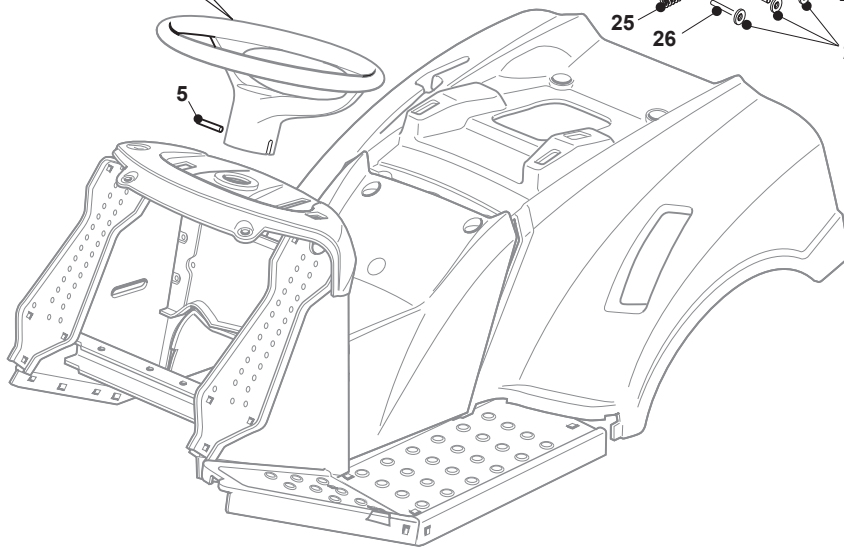

Fig.	Quantity	Part No	Description	Notes
1	1	125961212/0	Steering Wheel	Grey
1	1	125961216/0	Steering Wheel	Black
1	1	125961209/0	Steering Wheel	
1	1	125961201/0	Steering Wheel	
2	1	325580500/0	Cap	Grey
2	1	325580501/0	Cap	Black
3	1	325961222/1	Steering wheel	
4	1	325580508/0	Steering Plate Cover	only for STIGA models
5	1	112620299/0	Elastic Pin	
6	1	125722470/0	Seat	
7	1	125722463/0	Seat	
8	1	125722453/1	Seat	
9	1	125722471/0	Seat	
10	1	125722456/0	Seat	
11	1	125722478/1	Seat	
12	1	125430285/0	Spring	
13	1	112789000/0	Screw	
14	1	112154330/0	Nut	
15	1	327063021/1	Cam	
16	2	112789100/0	Screw	
17	2	112523020/0	Washer	
18	2	112154330/0	Nut	
19	1	325547033/2	Seat Plate	
20	4	112793101/0	Screw	
21	4	112583500/0	Grower	
22	4	112523060/0	Washer	
23	2	112789000/0	Screw	
24	6	112604896/0	Crown Fastener	
25	1	125430285/0	Spring	
26	3	122517866/0	Pin	
27	1	325774575/0	Fulcrum Clamp	
28	1	112735661/0	Screw	
29	1	325318327/0	Lever	