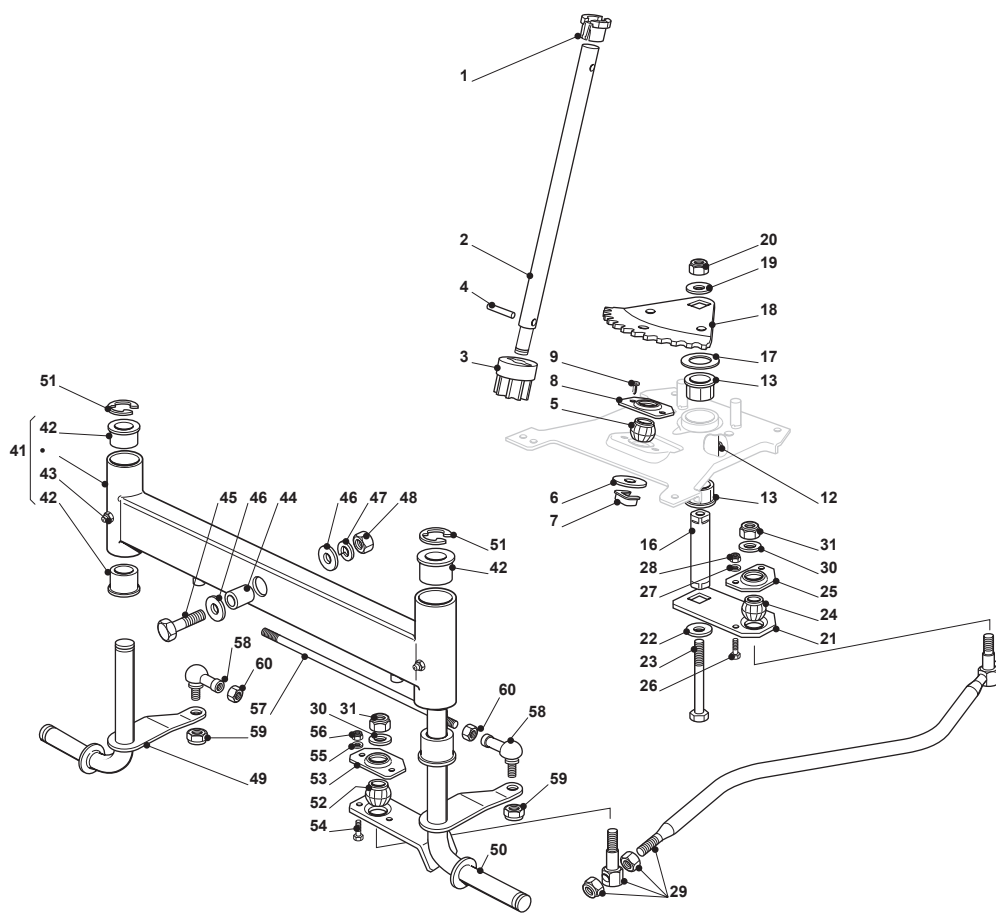

Fig.	Quantity	Part No	Description	Notes
1	1	325038004/0	Bushing	
2	1	125520006/1	Steering Column	
3	1	127570050/0	Pinion	
4	1	112622650/0	Dowel pin	
5	1	325743000/0	Joint	
6	1	112521370/0	Washer	
7	1	112436030/0	Plate	
8	1	325785213/1	Support	
9	2	112729601/1	Screw	
12	1	112379511/0	Grease Dispenser	
13	2	325040624/0	Bushing	
16	1	125510092/0	Pin	
17	1	125670019/0	Washer	
18	1	325735513/0	Steering Sector	
19	1	112523080/0	Washer	
20	1	112155020/0	Nut	
21	1	325318205/0	Lever	
22	1	112523080/0	Washer	
23	1	112794985/0	Screw	
24	1	325743000/0	Joint	
25	1	325785213/1	Support	
26	2	112791213/1	Screw	
27	2	112521330/0	Washer	
28	2	112154510/0	Nut	
29	1	382000538/1	Steering Rod	
30	2	112523070/0	Washer	
31	2	112155010/0	Nut	
41	1	382034021/1	Equalizer With Bush And Lubricator	
42	4	325040622/0	Bushing	
43	2	112379511/0	Grease Dispenser	
44	1	125160016/0	Spacer	
45	1	112692695/0	Screw	
46	2	112523100/0	Washer	
47	1	112587100/0	Grower	
48	1	112295300/0	Nut	
49	1	382230363/0	Right Stub Axle	
50	1	382230365/0	Left Stub Axle	
51	2	112001000/0	Benzing Ring	
52	1	325743000/0	Joint	
53	1	325785213/1	Support	
54	2	112791213/1	Screw	
55	2	112521330/0	Washer	
56	2	112154510/0	Nut	
57	1	125840022/0	Tie Rod	
58	2	125510096/0	Pin	
59	2	112295200/0	Nut	
60	2	112156602/0	Nut	
61	2	112000956/0	Benzing Ring	