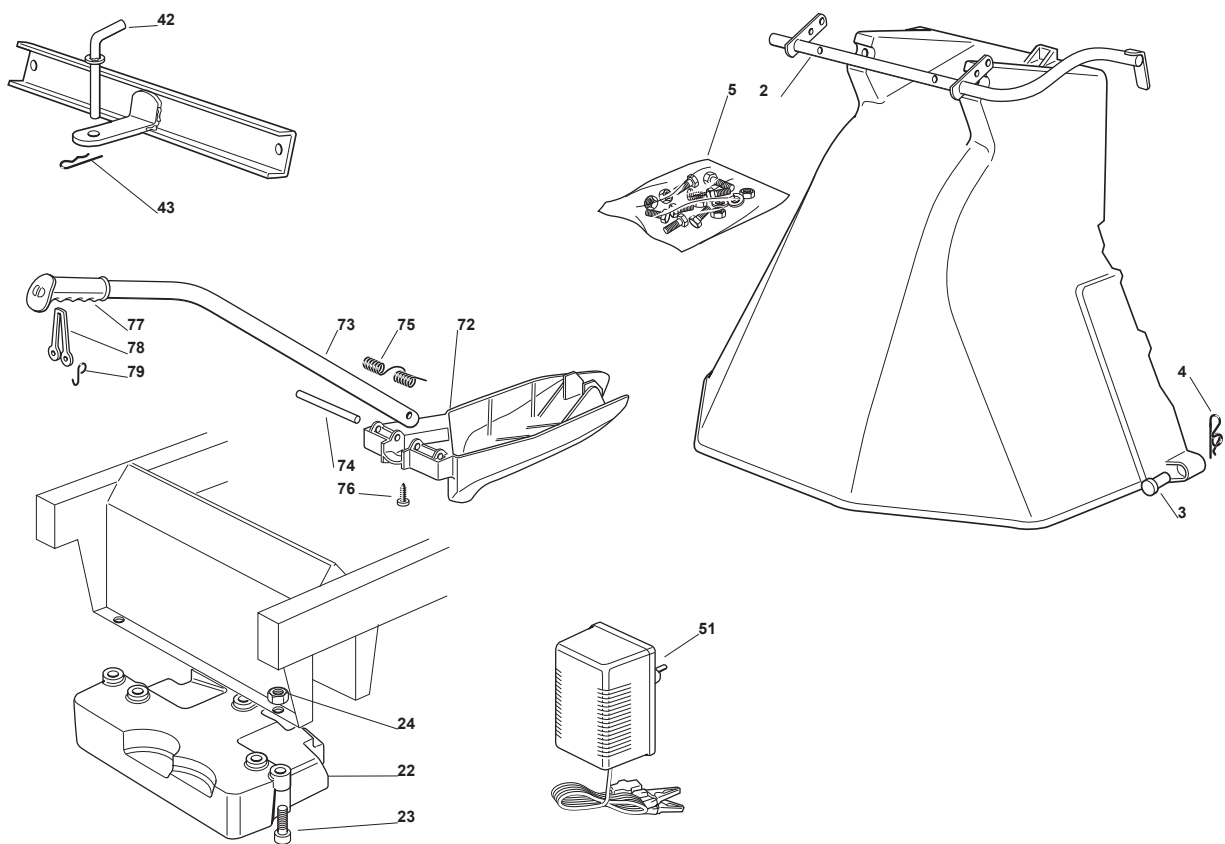

Fig.	Quantity	Part No	Description	Notes
2	1	382869035/0	Stone Guard Tube	
3	2	125510022/0	Pin	
4	2	124487998/0	Cotter Pin	
5	1	382180062/0	Outfit, Screws	
22	1	125519997/1	Front Weight Tc	
23	3	112760520/0	Screw	
24	3	112155000/0	Nut	
42	1	125510021/1	Hitch Pin	
43	1	124487999/0	Spring Pin	
51	1	182180050/0	Battery Charger	CE plugg
51	1	182180052/0	Battery Charger	UK plugg
72	1	325140093/0	Deflector	
73	1	325394007/0	Handle	
74	1	125510077/0	Pin	
75	1	125430245/0	Spring	
76	1	112735410/0	Screw	
77	1	325280000/1	Handgrip	
78	1	125840011/1	Tie Rod	
79	2	125253004/0	Mulch.Kit Fixing Hook	