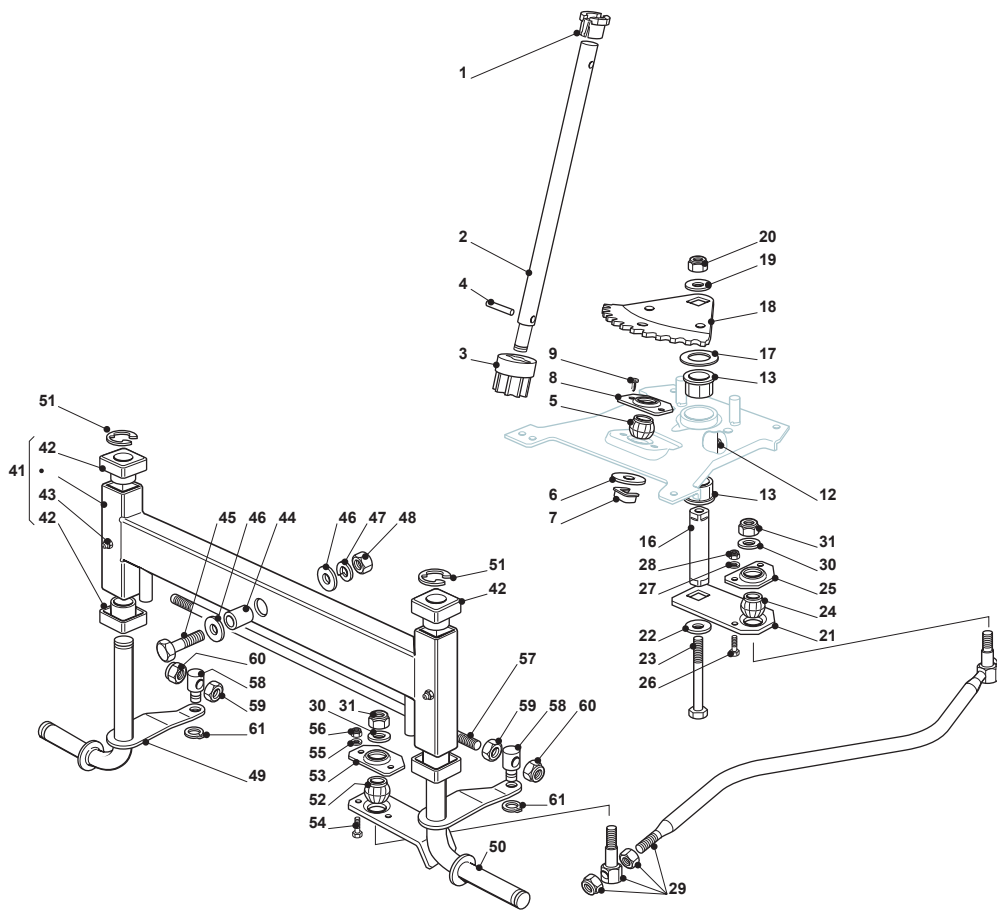

Fig.	Quantity	Part No	Description	Notes
84	4	112293201/0	Nut	
88	1	382510079/0	Left Footboard Support	
89	1	382510077/0	Right Footboard Support	
94	4	112815200/0	Screw	
95	4	112292102/0	Nut	

Fig.	Quantity	Part No	Description	Notes
1	1	382076917/1	Engine Hood Red	
2	1	325547016/2	Red Injection Plate	
3	1	125410869/0	Left Headlights Grill Bonnet Brill/Iseki	
4	1	125410868/0	Right Headlights Grill Bonnet Brill/Isek	
5	2	125430215/1	Coupling Spring	
6	2	112728450/0	Screw	
7	1	325108024/0	Right Conveyor	for Honda Engines
7	1	325108028/0	Conveyor	for GGP-B&S-Kohler Engines
8	3	112728686/0	Screw	
19	1	325605003/0	Button	
20	1	325256250/0	Screwed Ring	
21	2	125510068/0	Pin	
22	2	112293201/0	Nut	
23	1	124487998/0	Cotter Pin	
24	2	325547109/2	Plate	
25	4	112731580/0	Screw	
26	1	382869031/0	Muffler Protection	
28	4	112734995/0	Screw	
31	1	325599008/0	Dashboard, Right Profile	
32	1	325599009/0	Left Dashboard Support	
33	4	112815221/0	Screw	
34	4	112521330/0	Washer	
35	4	112154510/0	Nut	
36	1	325120246/0	Dashboard	
37	2	112728440/0	Screw	
38	2	112735402/0	Screw	
39	2	125260000/0	Grommet	
40	1	325600074/0	Card Protection	
41	2	112735402/0	Screw	
42	1	325547181/0	Plate	
91	1	325110363/0	Cover, Red	
93	2	125580020/2	Stake	
94	1	325110322/0	Red Wheels Cover	
95	4	112735402/0	Screw	
96	2	112735402/0	Screw	
97	2	325755041/0	Bracket	
98	4	112728686/0	Screw	
99	2	112735110/0	Screw	