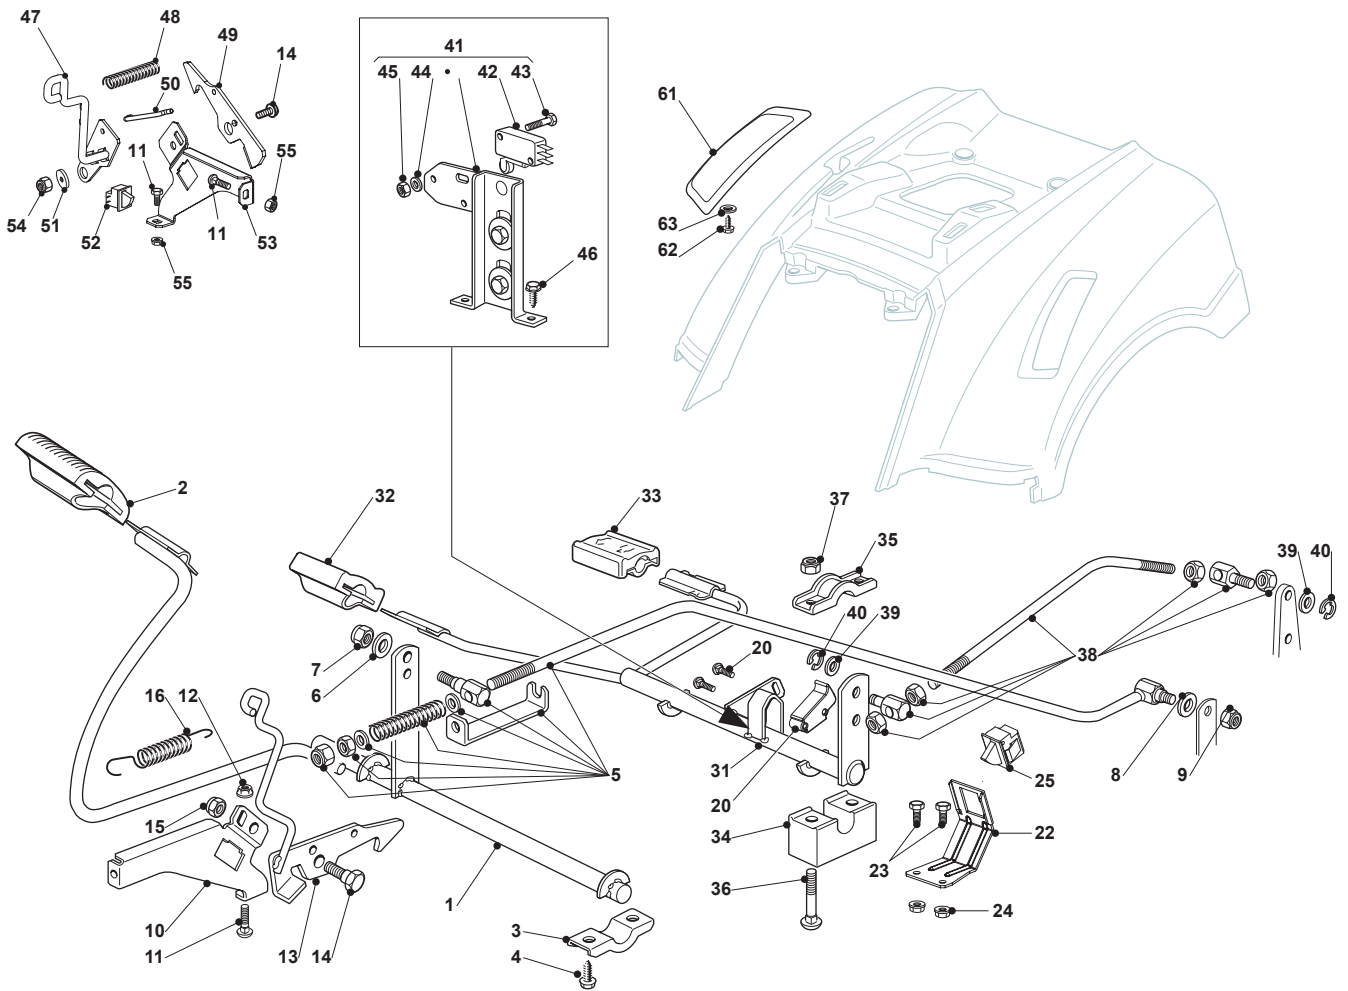

Fig.	Quantity	Part No	Description	Notes
1	1	382500029/1	Pedal	
2	1	325110416/0	Clamp Cover	
3	2	327546015/2	Plate	
4	4	112729601/1	Screw	
5	1	382000542/1	Rod	
6	1	112521350/0	Washer	
7	1	112155000/0	Nut	
8	1	112521350/0	Washer	
9	1	112155000/0	Nut	
10	1	325785261/0	Support	
11	2	112815200/0	Screw	
12	2	112292102/0	Nut	
13	1	382318289/0	Brake Lever Rod	
14	1	122524970/3	Pin	
15	1	112155000/0	Nut	
16	1	125430213/0	Spring	
20	1	325060034/1	Cam	
21	2	112735404/0	Screw	
22	1	325547375/0	Plate	
23	2	112793102/0	Screw	
24	2	112293201/0	Nut	
25	1	119410614/0	Microswitch	
31	1	382000605/0	Gear Control Axle	
32	1	325110417/0	Clamp Cover Front	
33	1	325110418/0	Clamp Cover Rear	
34	2	325785185/0	Support	
35	2	327546015/2	Plate	
36	4	112815245/0	Screw	
37	4	112154510/0	Nut	
38	1	382000543/0	Rod	
39	2	112523040/0	Washer	
40	2	112154510/0	Nut	
41	1	382394853/0	Switch Ass.Y	
42	1	119410609/0	Microswitch	
43	2	112735602/0	Screw	
44	2	112581100/0	Grower	
45	2	112290791/0	Nut	
46	2	112735110/0	Screw	
47	1	382318289/0	Brake Lever Rod	
48	1	125430213/0	Spring	
49	1	325253007/1	Brake Hook	
50	1	125033119/0	Rod	
51	1	122041980/0	Bushing	
52	1	119410613/0	Microswitch	
53	1	325785261/0	Support	
54	1	112155010/0	Nut	
55	4	112292102/0	Nut	
61	1	325207171/0	Cover (Hydro)	
62	2	112735402/0	Screw	
63	4	112523050/0	Washer	