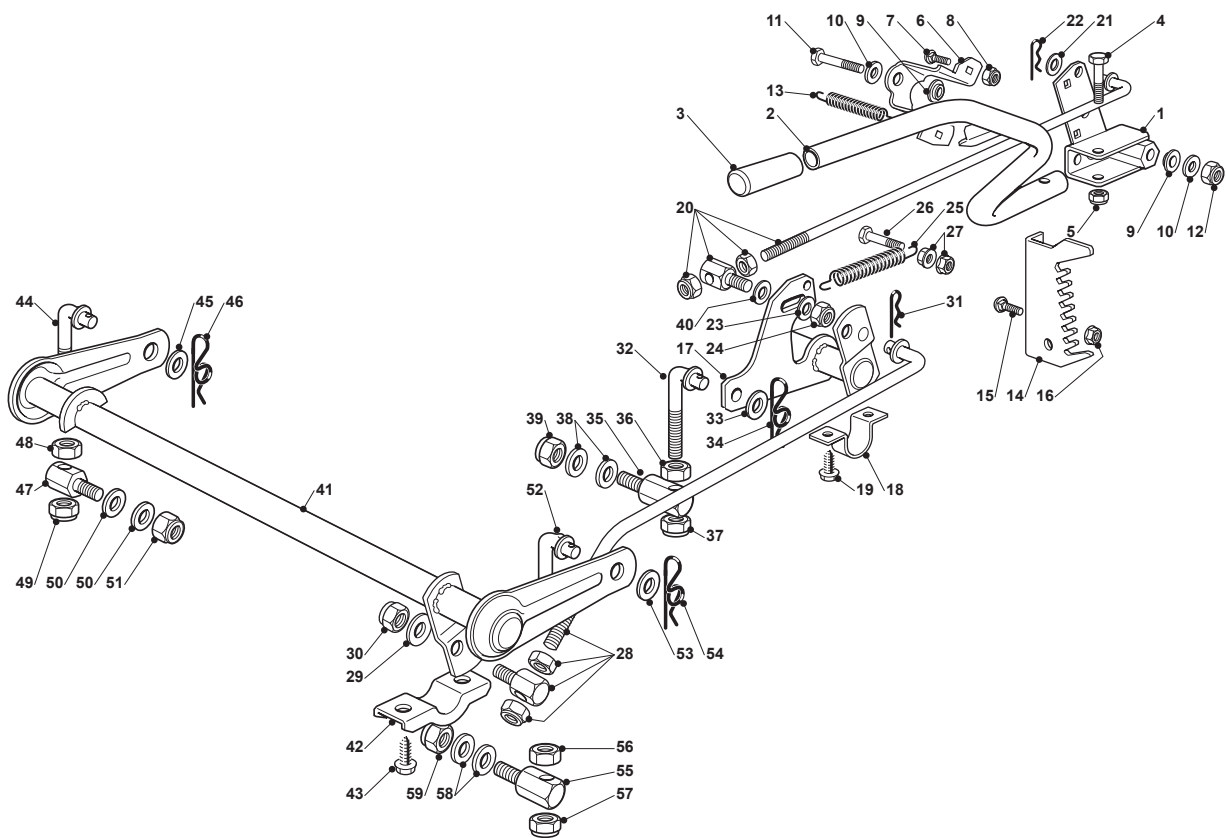

NJB 92 HYDRO

Ride-on 90 - 92 Hydrogear Transmission

Issue 10 - 2015

Fig.	Quantity	Part No	Description	Notes
23	1	135062019/0	Belt	

Fig.	Quantity	Part No	Description	Notes
1	1	382774249/0	Clamp	
2	1	382318219/1	Lever	
3	1	125394508/0	Knob	
4	1	112674700/0	Screw	
5	1	112154510/0	Nut	
6	1	325650113/0	Plate	
7	2	112818690/0	Screw	
8	2	112155000/0	Nut	
9	2	122041980/0	Bushing	
10	2	112523060/0	Washer	
11	1	112691600/0	Screw	
12	1	112155000/0	Nut	
13	1	125430259/0	Spring	
14	1	325735511/0	Sector	
15	2	112818690/0	Screw	
16	2	112293201/0	Nut	
17	1	382000387/0	Axle	
18	2	325547041/1	Plate	
19	4	112731580/0	Screw	
20	1	382000618/0	Rod	
21	1	325670011/0	Antifriction Washer	
22	1	124487997/0	Cotter Pin	
23	1	112523040/0	Washer	
24	1	112154210/0	Nut	
25	1	122446402/0	Spring	
26	1	112792410/0	Screw	
27	2	112292102/0	Nut	
28	1	382000537/0	Connecting Rod	
29	2	325670008/1	Washer	
30	1	112156602/0	Nut	
31	1	124487998/0	Cotter Pin	
32	1	125840025/0	Tie Rod	
33	1	325670008/1	Washer	
34	1	124487998/0	Cotter Pin	
35	1	125510090/0	Pin	
36	1	112295200/0	Nut	
37	1	112156602/0	Nut	
38	2	325670008/1	Washer	
39	1	112156602/0	Nut	
40	2	112521360/0	Washer	
41	1	382000385/0	Axle	
42	2	327546015/2	Plate	
43	4	112731350/0	Screw	
44	1	125840024/0	Tie Rod	
45	1	325670008/1	Washer	
46	1	124487998/0	Cotter Pin	
47	1	125510098/0	Pin	
48	1	112295200/0	Nut	
49	1	112156602/0	Nut	
50	2	325670008/1	Washer	
51	1	112156602/0	Nut	

Fig.	Quantity	Part No	Description	Notes
52	1	125840025/0	Tie Rod	
53	1	325670008/1	Washer	
54	1	124487998/0	Cotter Pin	
55	1	125510090/0	Pin	
56	1	112295200/0	Nut	
57	1	112156602/0	Nut	
58	2	325670008/1	Washer	
59	1	112156602/0	Nut	