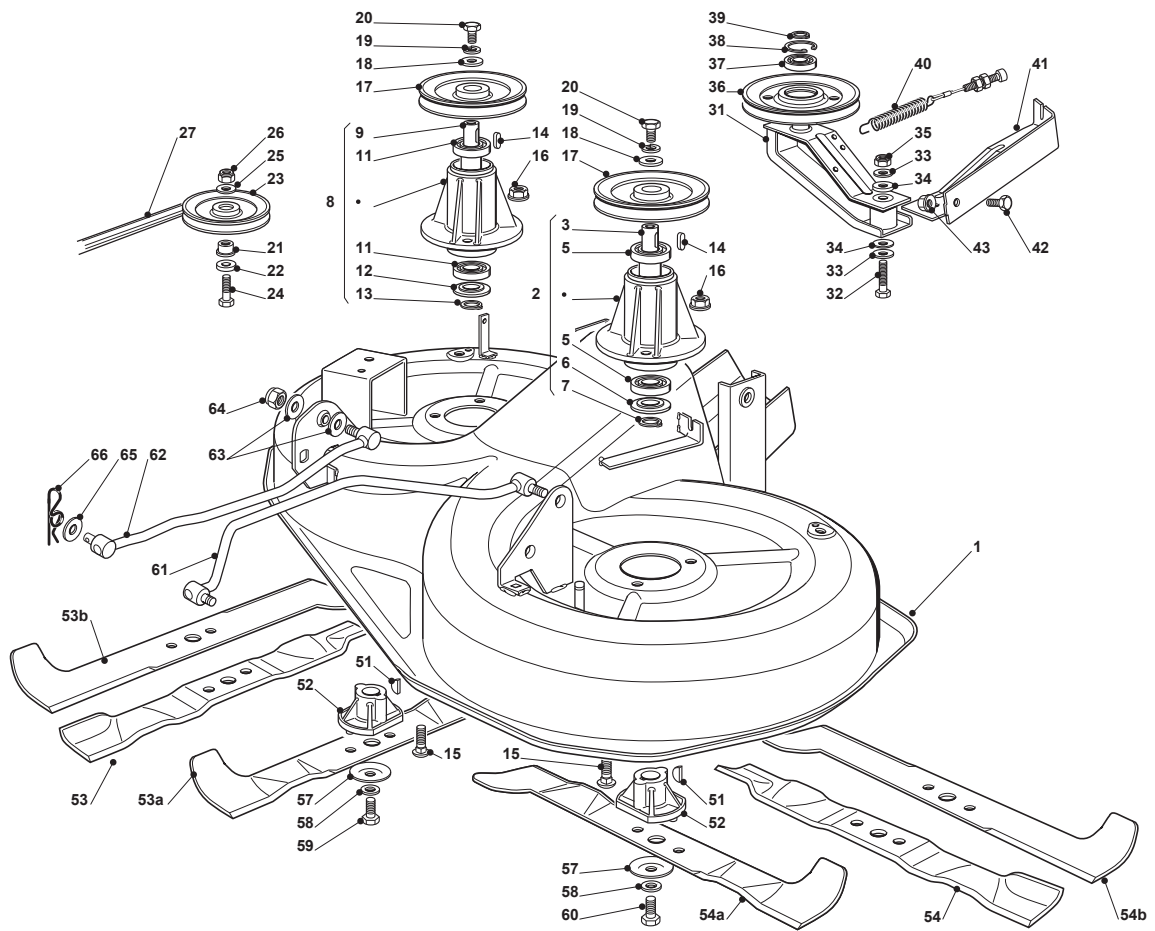

Fig.	Quantity	Part No	Description	Notes
1	1	325060121/1	Right Belt Protection Carter	
2	1	325060122/0	Belt Protection	
3	6	112735120/0	Screw	
4	4	112728535/0	Screw	
5	1	325774381/0	Bracket	
6	1	325774383/0	Bracket	
7	1	325033066/0	Water Hose Connection	
8	1	112000970/0	Ring (Benzing)	
9	2	325033065/0	Water Hose Connection	
10	2	112500030/0	Rivet	
11	1	325869069/0	Washing Tube	
12	1	325869068/0	Washing Tube	
13	6	325160039/0	Spacer	
21	1	325060127/0	Belt Protection, Left - Right	
22	2	112791400/0	Screw	
23	2	112154510/0	Nut	
24	2	325160039/0	Spacer	
32	1	382108008/0	Conveyor	
33	2	325774373/0	Clamp	