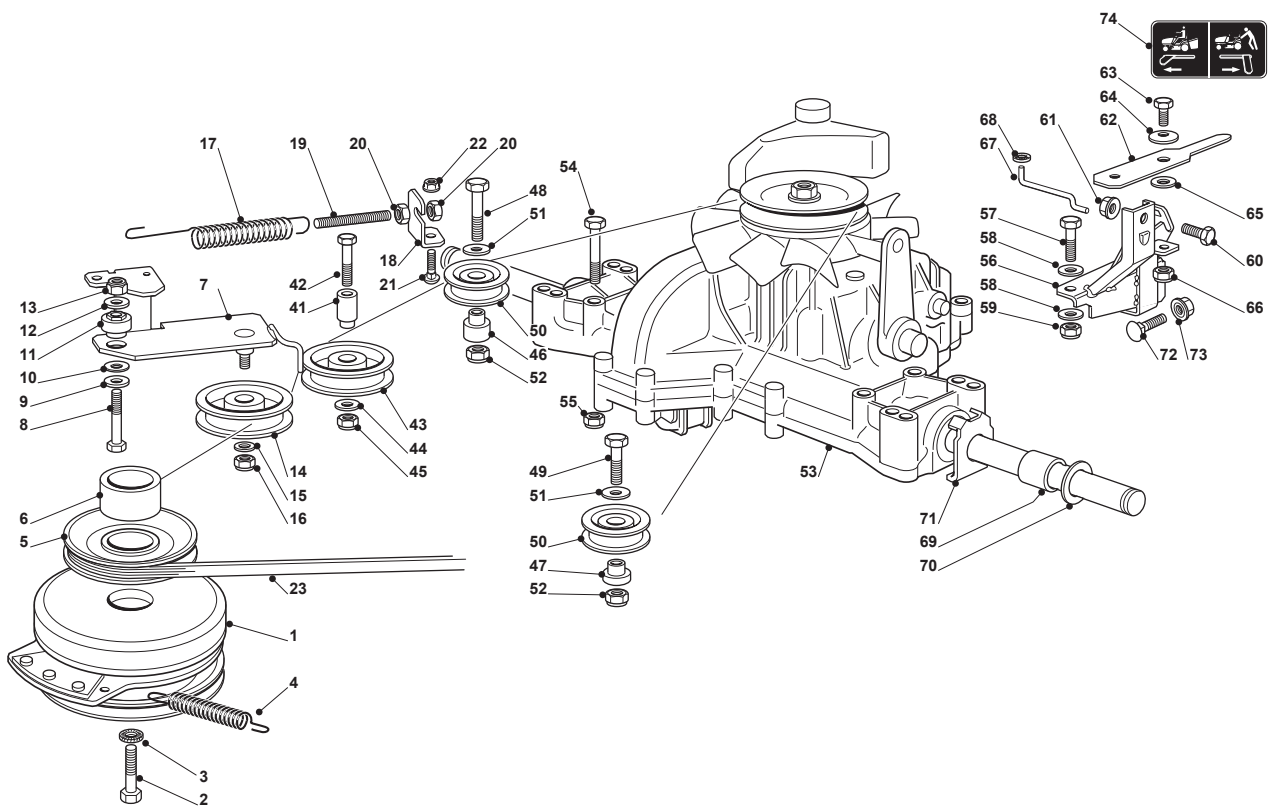

Fig.	Quantity	Part No	Description	Notes
1	1	118399063/0	Electromagnetic Clutch	
2	1	112737320/0	Screw	
3	1	112543000/0	Washer	
4	1	122430216/0	Tension Spring	
5	1	125601566/1	Pulley	
6	1	125160021/0	Spacer	
7	1	382318217/0	Lever	
8	1	112691115/0	Screw	
9	1	112523060/0	Washer	
10	1	327670055/0	Antifriction Washer	
11	1	125510087/0	Pin	
12	1	112523060/0	Washer	
13	5	112155000/0	Nut	
14	1	125601554/0	Pulley	
15	1	112523060/0	Washer	
16	1	112155000/0	Nut	
17	1	125430260/0	Spring	
18	1	325755049/0	Bracket	
19	1	125840005/0	Tie Rod	
20	2	112293200/0	Nut	
21	1	112818690/0	Screw	
22	1	112293201/0	Nut	
23	1	135062020/0	Trapezoidal Belt	
41	1	125510100/0	Pin	
42	1	112691800/0	Screw	
43	1	125601555/0	Pulley	
44	1	112523060/0	Washer	
45	1	112155000/0	Nut	
46	1	125160024/2	Right Spacer	
47	1	125160030/2	Left Spacer	
48	1	112691400/0	Screw	
49	1	112691115/0	Screw	
50	2	125601588/0	Pulley	
51	2	122671653/0	Washer	
52	2	112155000/0	Nut	
53	1	118400960/0	Rear Axle Tuff Torq K46S	
54	4	112691800/0	Screw	
55	4	112154210/0	Nut	
56	1	382785149/0	Support	
57	1	112691200/0	Screw	
58	2	112521350/0	Washer	
59	1	112155000/0	Nut	
60	1	112792611/0	Screw	
61	1	112293201/0	Nut	
62	1	325318157/0	Lever	
63	1	112293201/0	Nut	
64	1	112155000/0	Nut	
65	1	325670011/0	Antifriction Washer	
66	1	112155000/0	Nut	
67	1	125033033/0	Rod	
68	1	112604896/0	Crown Fastener