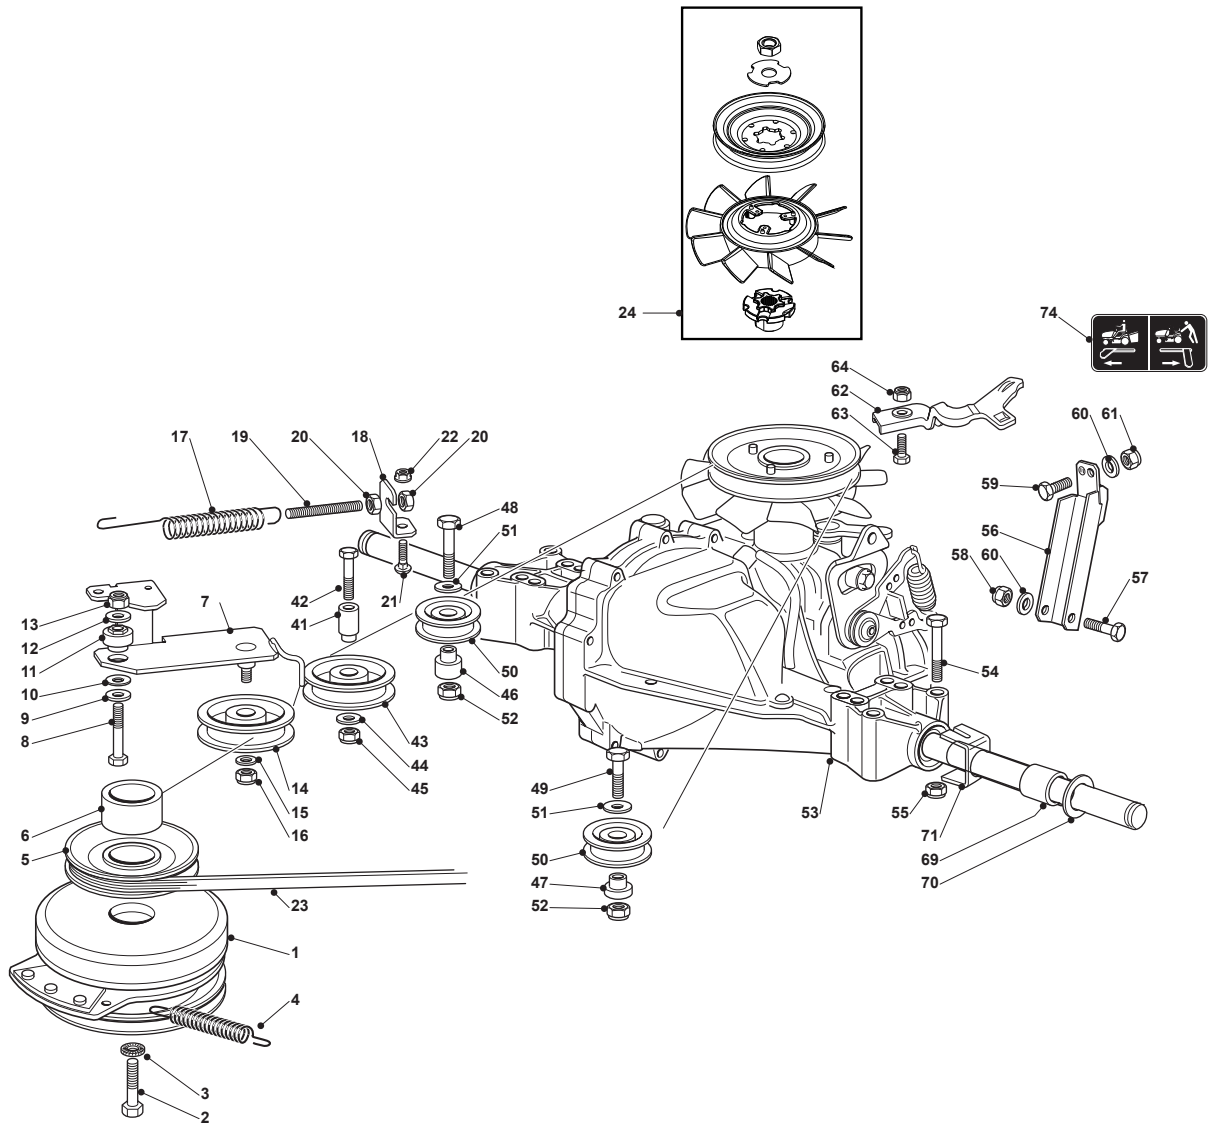

Fig.	Quantity	Part No	Description	Notes
69	2	125160031/0	Spacer	
70	4	112521410/0	Washer	
71	2	325670025/0	Washer	
72	1	112792611/0	Screw	
73	1	112293201/0	Nut	
74	1	114361451/0	Label	

Fig.	Quantity	Part No	Description	Notes
1	1	118399063/0	Electromagnetic Clutch	
2	1	112737320/0	Screw	
3	1	112543000/0	Washer	
4	1	122430216/0	Tension Spring	
5	1	125601577/0	Pulley	
6	1	125160021/0	Spacer	
7	1	382318217/0	Lever	
8	1	112691115/0	Screw	
9	1	112523060/0	Washer	
10	1	327670055/0	Antifriction Washer	
11	1	125510087/0	Pin	
12	1	112523060/0	Washer	
13	1	112155000/0	Nut	
14	1	125601554/0	Pulley	
15	1	112523060/0	Washer	
16	1	112155000/0	Nut	
17	1	125430260/0	Spring	
18	1	325755049/0	Bracket	
19	1	125840005/0	Tie Rod	
20	2	112293200/0	Nut	
21	1	112818690/0	Screw	
22	1	112293201/0	Nut	
24	1	118802723/0	Fan Kit	
41	1	125160080/0	Pin	
42	1	112691800/0	Screw	
43	1	325601599/0	Pulley	
44	1	112523060/0	Washer	
45	1	112155000/0	Nut	
46	1	125160024/2	Right Spacer	
47	1	125160030/2	Left Spacer	
48	1	112691400/0	Screw	
49	1	112691115/0	Screw	
50	2	125601588/0	Pulley	
51	2	122671653/0	Washer	
52	2	112155000/0	Nut	
53	1	118400919/2	Rear Axle (Hydro-Gear T2-Adbf-2X3C-17X1)	
54	4	112691600/0	Screw	
55	4	112154210/0	Nut	
56	1	382785199/0	Support	
57	1	112691700/0	Screw	
58	1	112155000/0	Nut	
59	1	112793701/0	Screw	
60	2	112523060/0	Washer	
61	1	112155000/0	Nut	
62	1	325318253/0	Lever	
63	1	112791213/1	Screw	
64	1	112154210/0	Nut	
69	2	125160058/0	Spacer	
70	2	125670005/1	Washer	
71	2	325670025/0	Washer	
74	1	114361451/0	Label	