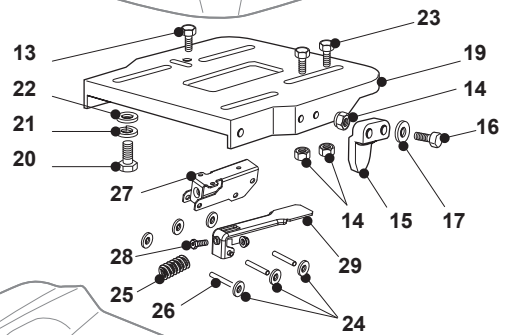

Fig.	Quantity	Part No	Description	Notes
1	1	125961212/0	Steering Wheel	Grey
1	1	125961216/0	Steering Wheel	Black
1	1	125961209/0	Steering Wheel	
1	1	125961201/0	Steering Wheel	
2	1	325580500/0	Cap	Grey
2	1	325580501/0	Cap	Black
3	1	325961222/1	Steering wheel	
4	1	325580508/0	Steering Plate Cover	only for STIGA models
5	1	112620299/0	Elastic Pin	
6	1	125722470/0	Seat	
7	1	125722463/0	Seat	
8	1	125722453/1	Seat	
9	1	125722471/0	Seat	
10	1	125722456/0	Seat	
11	1	125722478/1	Seat	
12	1	125430285/0	Spring	
13	1	112789000/0	Screw	
14	1	112154330/0	Nut	
15	1	327063021/1	Cam	
16	2	112789100/0	Screw	
17	2	112523020/0	Washer	
18	2	112154330/0	Nut	
19	1	325547033/2	Seat Plate	
20	4	112793101/0	Screw	
21	4	112583500/0	Grower	
22	4	112523060/0	Washer	
23	2	112789000/0	Screw	
24	6	112604896/0	Crown Fastener	
25	1	125430285/0	Spring	
26	3	122517866/0	Pin	
27	1	325774575/0	Fulcrum Clamp	
28	1	112735661/0	Screw	
29	1	325318327/0	Lever	