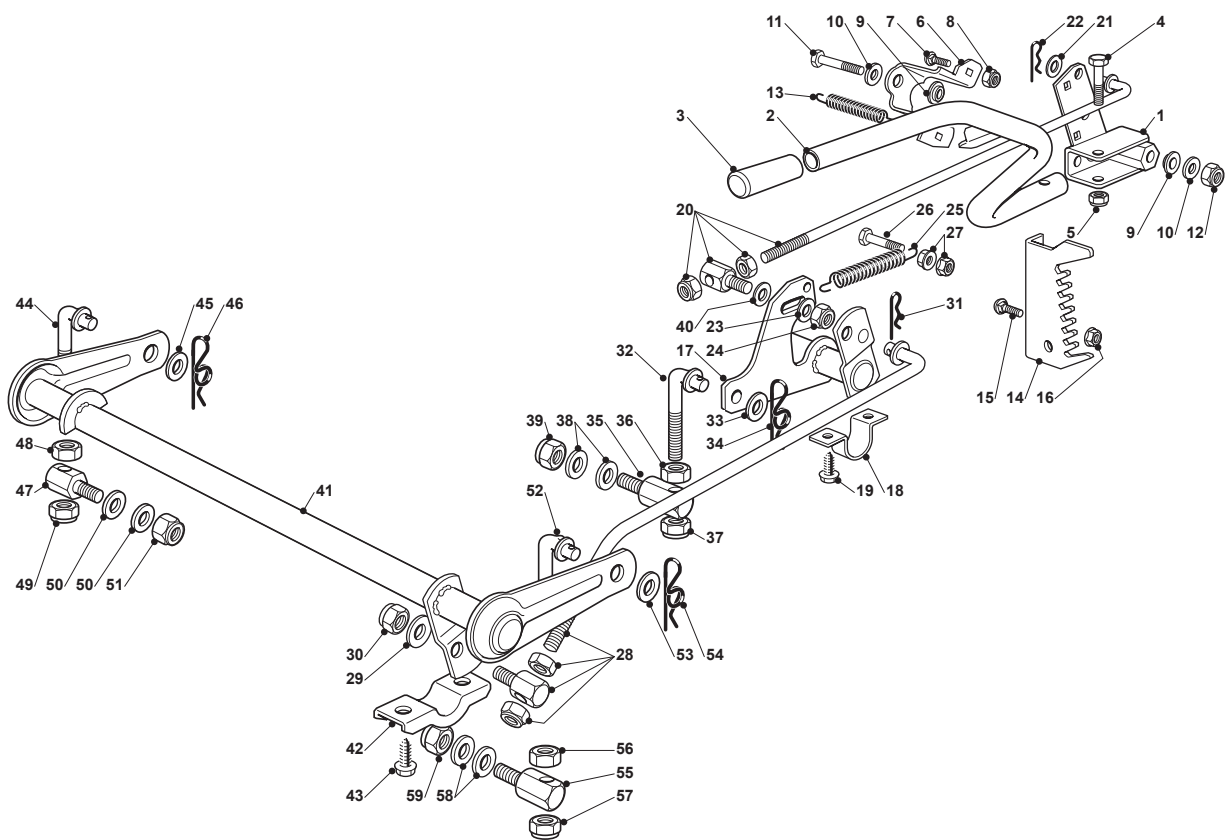

NJB 92 HYDRO

Ride-on 90 - 92 Hydrogear Transmission

Issue 10 - 2015

Fig.	Quantity	Part No	Description	Notes
23	1	135062019/0	Belt	

Fig.	Quantity	Part No	Description	Notes
1	1	382774249/0	Clamp	
2	1	382318219/1	Lever	
3	1	125394508/0	Knob	
4	1	112674700/0	Screw	
5	1	112154510/0	Nut	
6	1	325650113/0	Plate	
7	2	112818690/0	Screw	
8	2	112155000/0	Nut	
9	2	122041980/0	Bushing	
10	2	112523060/0	Washer	
11	1	112691600/0	Screw	
12	1	112155000/0	Nut	
13	1	125430259/0	Spring	
14	1	325735511/0	Sector	
15	2	112818690/0	Screw	
16	2	112293201/0	Nut	
17	1	382000387/0	Axle	
18	2	325547041/1	Plate	
19	4	112731580/0	Screw	
20	1	382000618/0	Rod	
21	1	325670011/0	Antifriction Washer	
22	1	124487997/0	Cotter Pin	
23	1	112523040/0	Washer	
24	1	112154210/0	Nut	
25	1	122446402/0	Spring	
26	1	112792410/0	Screw	
27	2	112292102/0	Nut	
28	1	382000537/0	Connecting Rod	
29	2	325670008/1	Washer	
30	1	112156602/0	Nut	
31	1	124487998/0	Cotter Pin	
32	1	125840025/0	Tie Rod	
33	1	325670008/1	Washer	
34	1	124487998/0	Cotter Pin	
35	1	125510090/0	Pin	
36	1	112295200/0	Nut	
37	1	112156602/0	Nut	
38	2	325670008/1	Washer	
39	1	112156602/0	Nut	
40	2	112521360/0	Washer	
41	1	382000385/0	Axle	
42	2	327546015/2	Plate	
43	4	112731350/0	Screw	
44	1	125840024/0	Tie Rod	
45	1	325670008/1	Washer	
46	1	124487998/0	Cotter Pin	
47	1	125510098/0	Pin	
48	1	112295200/0	Nut	
49	1	112156602/0	Nut	
50	2	325670008/1	Washer	
51	1	112156602/0	Nut	

Fig.	Quantity	Part No	Description	Notes
52	1	125840025/0	Tie Rod	
53	1	325670008/1	Washer	
54	1	124487998/0	Cotter Pin	
55	1	125510090/0	Pin	
56	1	112295200/0	Nut	
57	1	112156602/0	Nut	
58	2	325670008/1	Washer	
59	1	112156602/0	Nut	