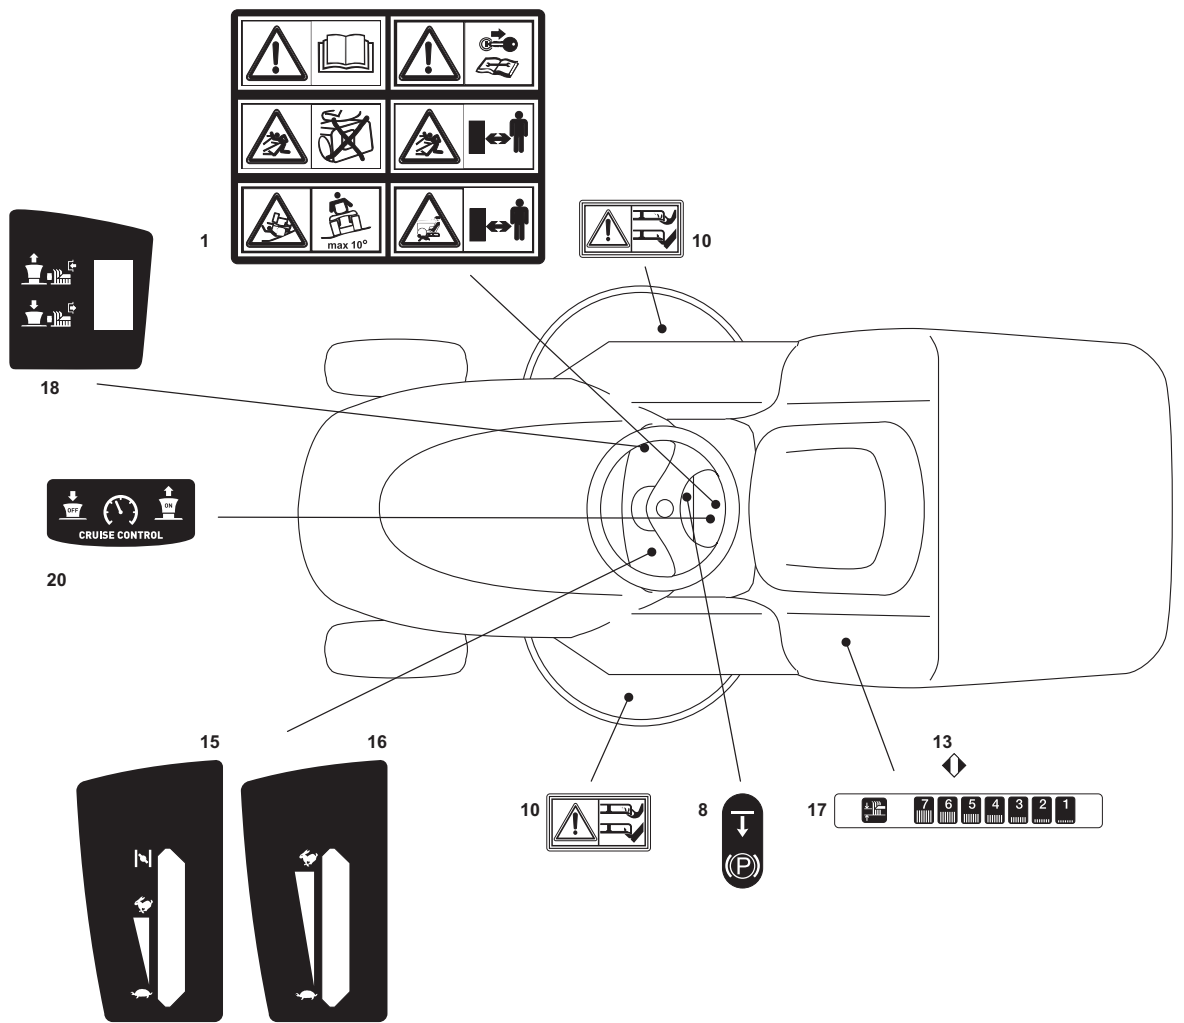

Labels							
POS	CODE	Q.TY	DESCRIZIONE	DESCRIPTION	DESCRIPTION	BESCHREIBUNG	NOTES
1	114357428/1	1	Etichetta	Label	Etiquette	Klebzettel	
8	114357526/1	1	Etichetta	Label	Etiquette	Klebzettel	
10	114356699/1	2	Etichetta	Label	Etiquette	Klebzettel	
13	14357913/0	1	Etichetta	Label	Etiquette	Klebzettel	
15	14360717/0	1	Etichetta	Label	Etiquette	Klebzettel	
16	14360716/0	1	Etichetta	Label	Etiquette	Klebzettel	
17	14360719/0	1	Etichetta	Label	Etiquette	Klebzettel	
18	14360715/2	1	Etichetta	Label	Etiquette	Klebzettel	
20	114365612/0	1	Etichetta	Label	Etiquette	Klebzettel	only for models with Cruise Control