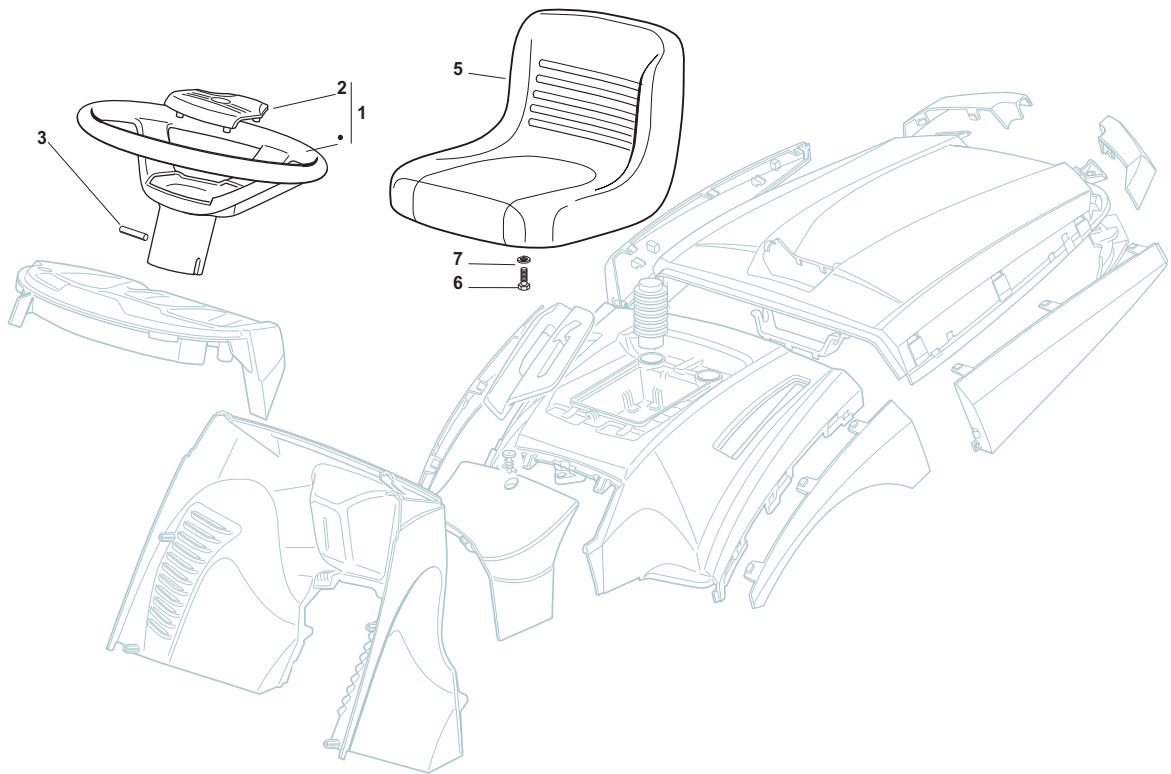

Seat & Steering Wheel

POS	CODE	Q.TY	DESCRIZIONE	DESCRIPTION	DESCRIPTION	BESCHREIBUNG	NOTES
1	25961217/0	1	Volante,Nero	Steering Wheel	Volant,Noire	Lenkrad,Schwarz	
2	325580505/0	1	Tappo,Nero	Cap	Bouchon,Noire	Stopfen,Schwarz	
3	12620299/0	1	Spina	Pin	Goupille	Stift	
5	125722471/0	1	Sedile	Seat	Siege	Sitz	
6	12793102/0	4	Vite	Screw	Vis	Schraube	
7	12583500/0	4	Grower	Grower	Grower	Grower