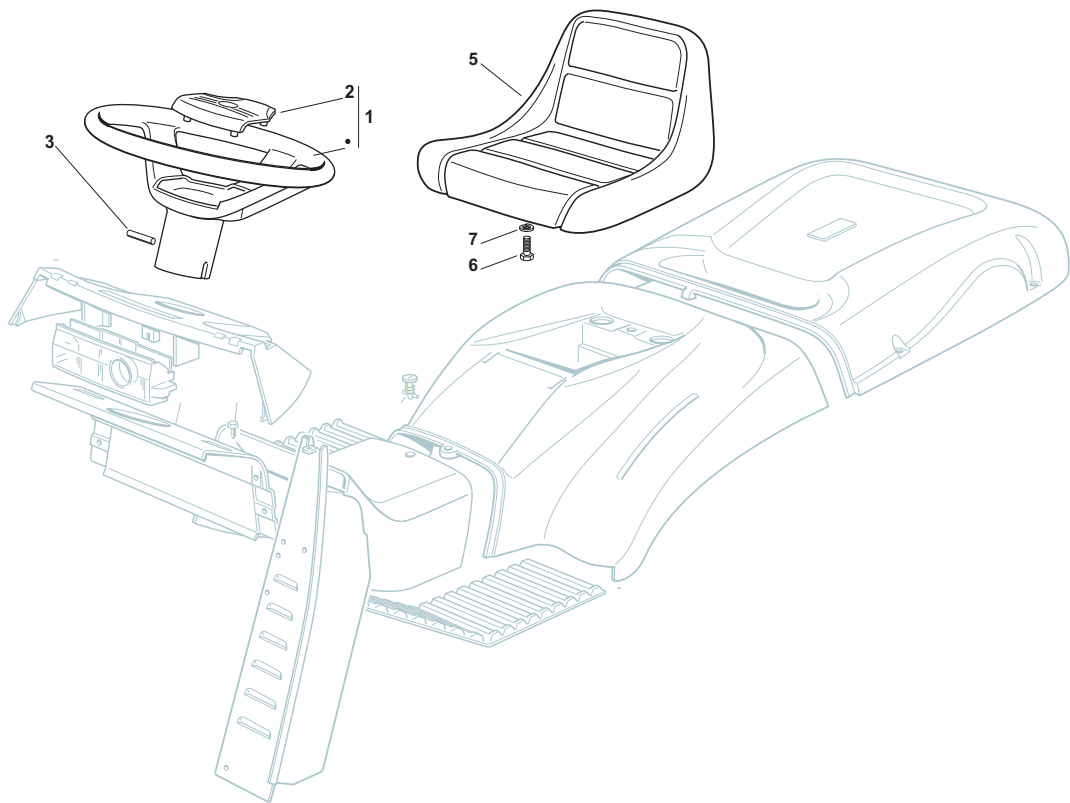

Seat & Steering Wheel							
POS	CODE	Q.TY	DESCRIZIONE	DESCRIPTION	DESCRIPTION	BESCHREIBUNG	NOTES
1	25961214/0	1	Volante,Grigio	Steering Wheel	Volant,Gris	Lenkrad,Grau	
2	325580500/0	1	Tappo,Grigio	Cap	Bouchon,Gris	Stopfen,Grau	
3	12620299/0	1	Spina	Pin	Goupille	Stift	
5	25722450/1	1	Sedile	Seat	Siege	Sitz	
6	12793102/0	4	Vite	Screw	Vis	Schraube	
7	12583500/0	4	Grower	Grower	Grower	Grower