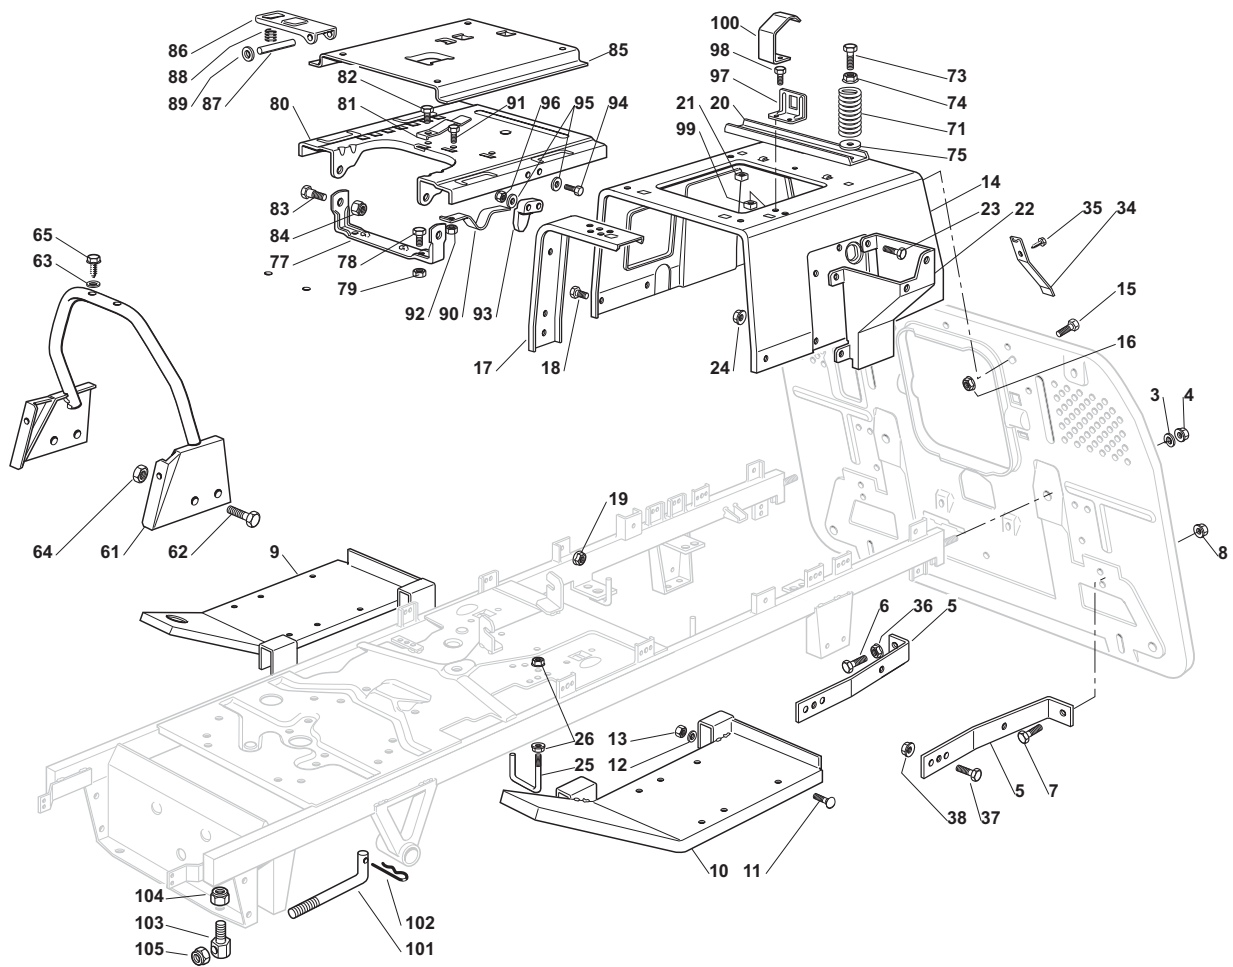

Chassis							
POS	CODE	Q.TY	DESCRIZIONE	DESCRIPTION	DESCRIPTION	BESCHREIBUNG	NOTES
3	12585100/0	2	Grower	Grower	Grower	Grower	
4	12295200/0	2	Dado	Nut	Ecrou	Mutter	
5	25774273/1	2	Rinforzo	Stiffening	Renforcement	Verstaerkung	
6	12691100/0	1	Vite	Screw	Vis	Schraube	
7	12793102/0	3	Vite	Screw	Vis	Schraube	
8	12293201/0	4	Dado	Nut	Ecrou	Mutter	
9	382510041/2	1	Supporto Pedana Destro	Right Footboard Support	Support Marchepied Droite	Rechte Fussbretthalter	
10	382510043/2	1	Supporto Pedana Sinistro	Left Footboard Support	Support Marchepied Gauche	Linke Fussbretthalter	
11	12815245/0	4	Vite	Screw	Vis	Schraube	
12	12523040/0	4	Rosetta	Washer	Rondelle	Scheibe	
13	12154510/0	4	Dado	Nut	Ecrou	Mutter	
14	325785133/4	1	Supporto Sedile	Seat Support	Support Siege	Sitzhalter	
15	12791011/0	5	Vite	Screw	Vis	Schraube	
16	12292102/0	5	Dado	Nut	Ecrou	Mutter	
17	25650065/0	2	Rinforzo	Stiffening	Renforcement	Verstaerkug	
18	12791011/0	6	Vite	Screw	Vis	Schraube	
19	12292102/0	6	Dado	Nut	Ecrou	Mutter	
20	25650067/0	1	Rinforzo	Stiffening	Renforcement	Verstaerkung	
21	12360420/0	2	Dado	Nut	Ecrou	Mutter	
22	325785137/1	1	Supporto	Support	Support	Halter	
23	12791011/0	4	Vite	Screw	Vis	Schraube	
24	12292102/0	4	Dado	Nut	Ecrou	Mutter	
25	25580019/0	1	Piolo Guidacinghia (Hydro)	Belt Guide (Hydro)	Guide De Courroire (Hydro)	Riemenführung (Hydro)	
26	12292102/0	2	Dado	Nut	Ecrou	Mutter	
34	25430238/0	1	Molla	Spring	Ressort	Feder	
35	12731580/0	1	Vite	Screw	Vis	Schraube	
36	12293200/0	1	Dado	Nut	Ecrou	Mutter	
37	12793102/0	2	Vite	Screw	Vis	Schraube	
38	12293201/0	2	Dado	Nut	Ecrou	Mutter	
61	382650045/0	1	Telaio Centrale	Chassis	Chassis	Rahmensatz	
62	12792611/0	4	Vite	Screw	Vis	Schraube	
63	12521330/0	2	Rosetta	Washer	Rondelle	Scheibe	
64	12292102/0	4	Dado	Nut	Ecrou	Mutter	
65	12731350/0	2	Vite	Screw	Vis	Schraube	
71	25430205/1	2	Molla	Spring	Ressort	Feder	use on models TC;TCR;TCB;TCP;TCX;TCS ;TCU;TCA
71	125430257/1	2	Molla (TX, TS)	Spring (TX, TS)	Ressort (TX, TS)	Feder (TX, TS)	use on models TX;TS
73	25943001/0	2	Vite	Screw	Vis	Schraube	
74	12293201/0	2	Dado	Nut	Ecrou	Mutter	
75	12523070/0	2	Rondella	Washer	Rondelle	Scheibe	
77	82774207/0	1	Staffa Supp. Sedile	Seat Clamp Support	Etrier Support Siege	Bride F. Sitzhalter	
78	12792611/0	2	Vite	Screw	Vis	Schraube	
79	12293201/0	2	Dado	Nut	Ecrou	Mutter	
80	25785149/2	1	Supp. Sedile Fisso	Fixed Seat Supp.	Support Siege Fixe	Fest Sitzhalter	
81	25430203/0	1	Molla Arresto	Spring	Ressort D'Arret	Rastfeder	
82	12731580/0	1	Vite	Screw	Vis	Schraube	
83	22524970/2	2	Pemo	Pin	Pivot	Bolzen	
84	12155010/0	2	Dado	Nut	Ecrou	Mutter	
85	325785147/1	1	Supporto Sedile	Seat Support	Support Siege	Sitzhalter	
86	325318109/1	1	Leva Arresto	Stop Lever	Levier D'Arret	Abstellhebel	
87	25510000/0	1	Pemo	Pin	Pivot	Bolzen	
88	125430202/1	1	Molla	Spring	Ressort	Feder	
89	12604897/0	2	Anello Elastico	Snap Ring	Anneau Ressort	Sprengring	
90	25430223/2	1	Molla	Spring	Ressort	Feder	
91	12789000/0	1	Vite	Screw	Vis	Schraube	
92	12154330/0	1	Dado	Nut	Ecrou	Mutter	
93	25060033/0	1	Camma	Cam	Came	Nocken	
94	12815050/0	2	Vite	Screw	Vis	Schraube	
95	12521320/0	4	Rosetta	Washer	Rondelle	Scheibe