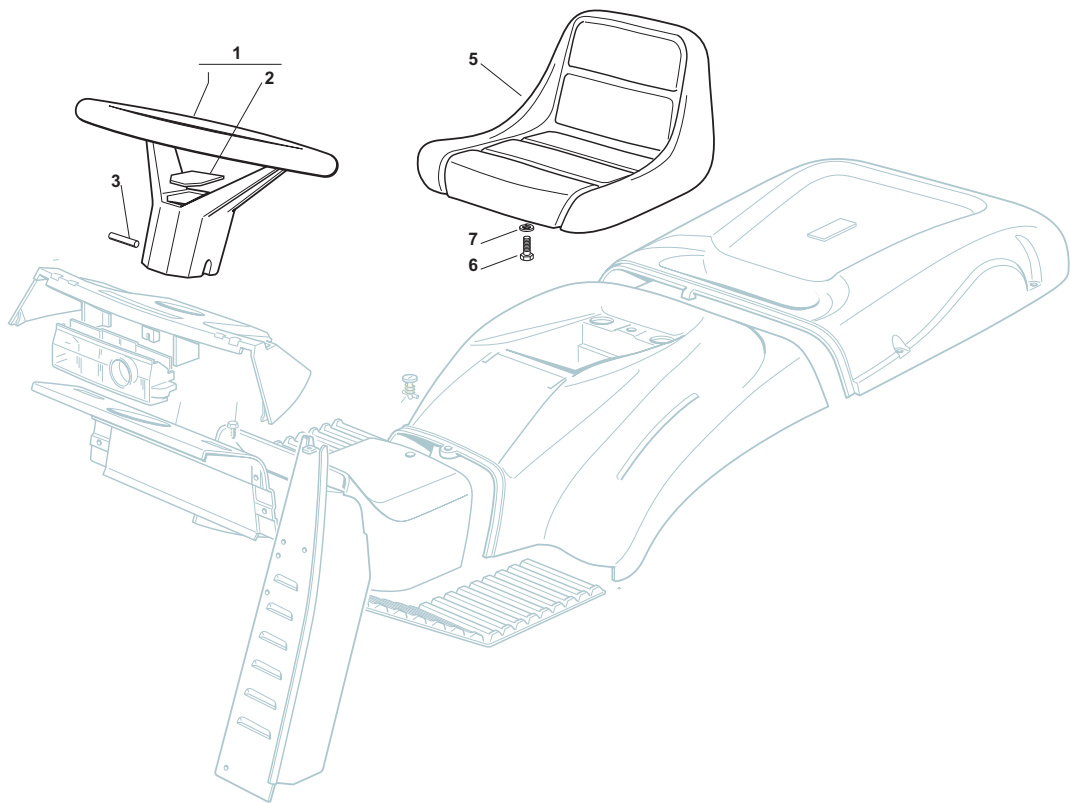

Seat & Steering Wheel							
POS	CODE	Q.TY	DESCRIZIONE	DESCRIPTION	DESCRIPTION	BESCHREIBUNG	NOTES
1	25961213/0	1	Volante	Steering Wheel	Volant	Lenkrad	
2	25120231/0	1	Tappo	Cap	Bouchon	Stopfen	
3	12620299/0	1	Spina	Pin	Goupille	Stift	
5	25722450/1	1	Sedile	Seat	Siege	Sitz	
6	12793102/0	4	Vite	Screw	Vis	Schraube	
7	12583500/0	4	Grower	Grower	Grower	Grower