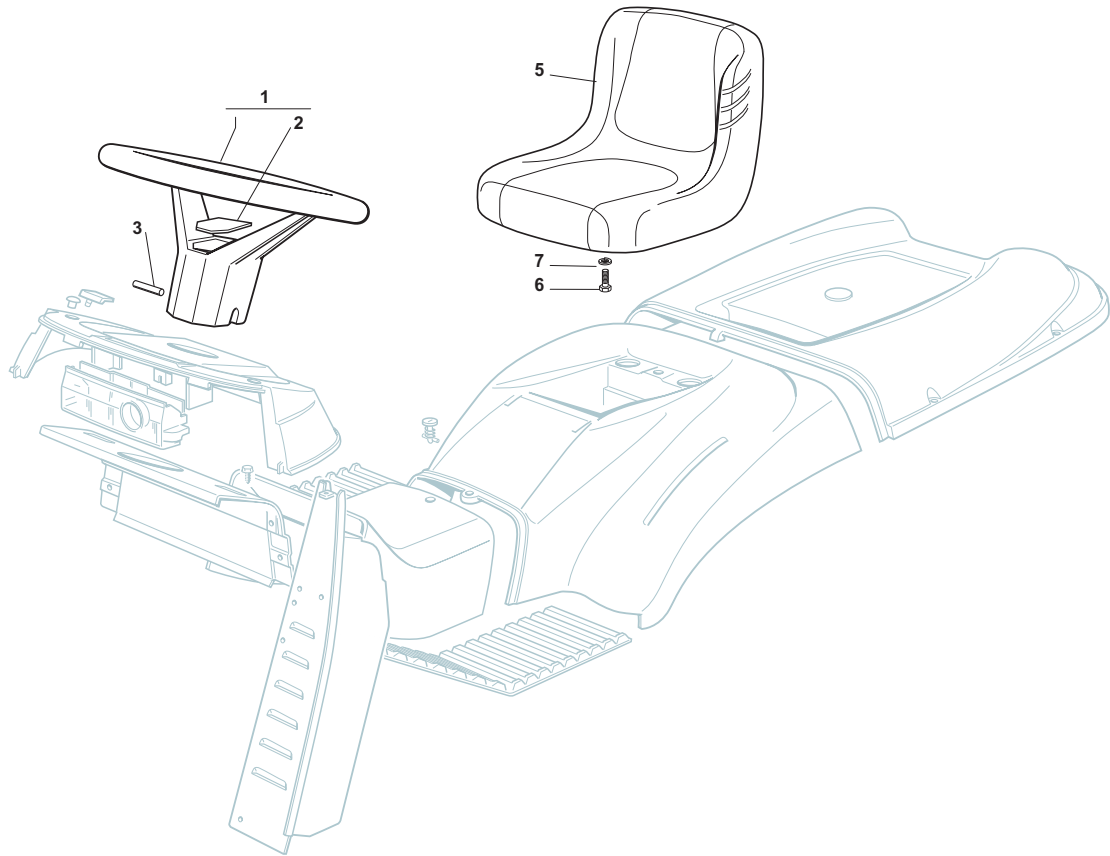

Seat & Steering Wheel							
POS	CODE	Q.TY	DESCRIZIONE	DESCRIPTION	DESCRIPTION	BESCHREIBUNG	NOTES
1	25961213/0	1	Volante	Steering Wheel	Volant	Lenkrad	
2	25120231/0	1	Tappo	Cap	Bouchon	Stopfen	
3	12620299/0	1	Spina	Pin	Goupille	Stift	
5	25722459/0	1	Sedile	Seat	Siege	Sitz	
6	12793102/0	4	Vite	Screw	Vis	Schraube	
7	12583500/0	4	Grower	Grower	Grower	Grower