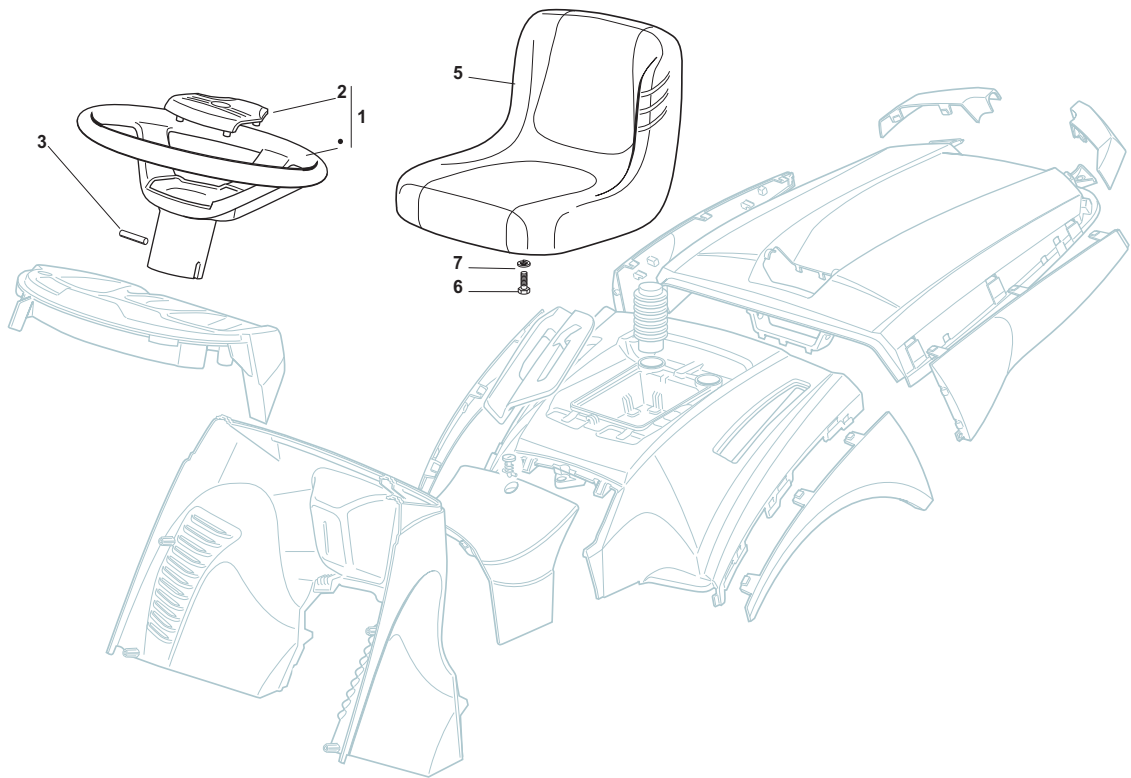

Seat & Steering Wheel

POS	CODE	Q.TY	DESCRIZIONE	DESCRIPTION	DESCRIPTION	BESCHREIBUNG	NOTES
1	25961214/0	1	Volante,Grigio	Steering Wheel,Grey	Volant,Gris	Lenkrad,Grau	
1	25961217/0	1	Volante,Nero	Steering Wheel,Black	Volant,Noire	Lenkrad,Schwarz	
2	325580500/0	1	Tappo,Grigio	Cap,Grey	Bouchon,Gris	Stopfen,Grau	
2	325580505/0	1	Tappo,Nero	Cap,Black	Bouchon,Noire	Stopfen,Schwarz	
3	12620299/0	1	Spina	Pin	Goupille	Stift	
5	25722459/0	1	Sedile	Seat	Siege	Sitz	
6	12793102/0	4	Vite	Screw	Vis	Schraube	
7	12583500/0	4	Grower	Grower	Grower	Grower