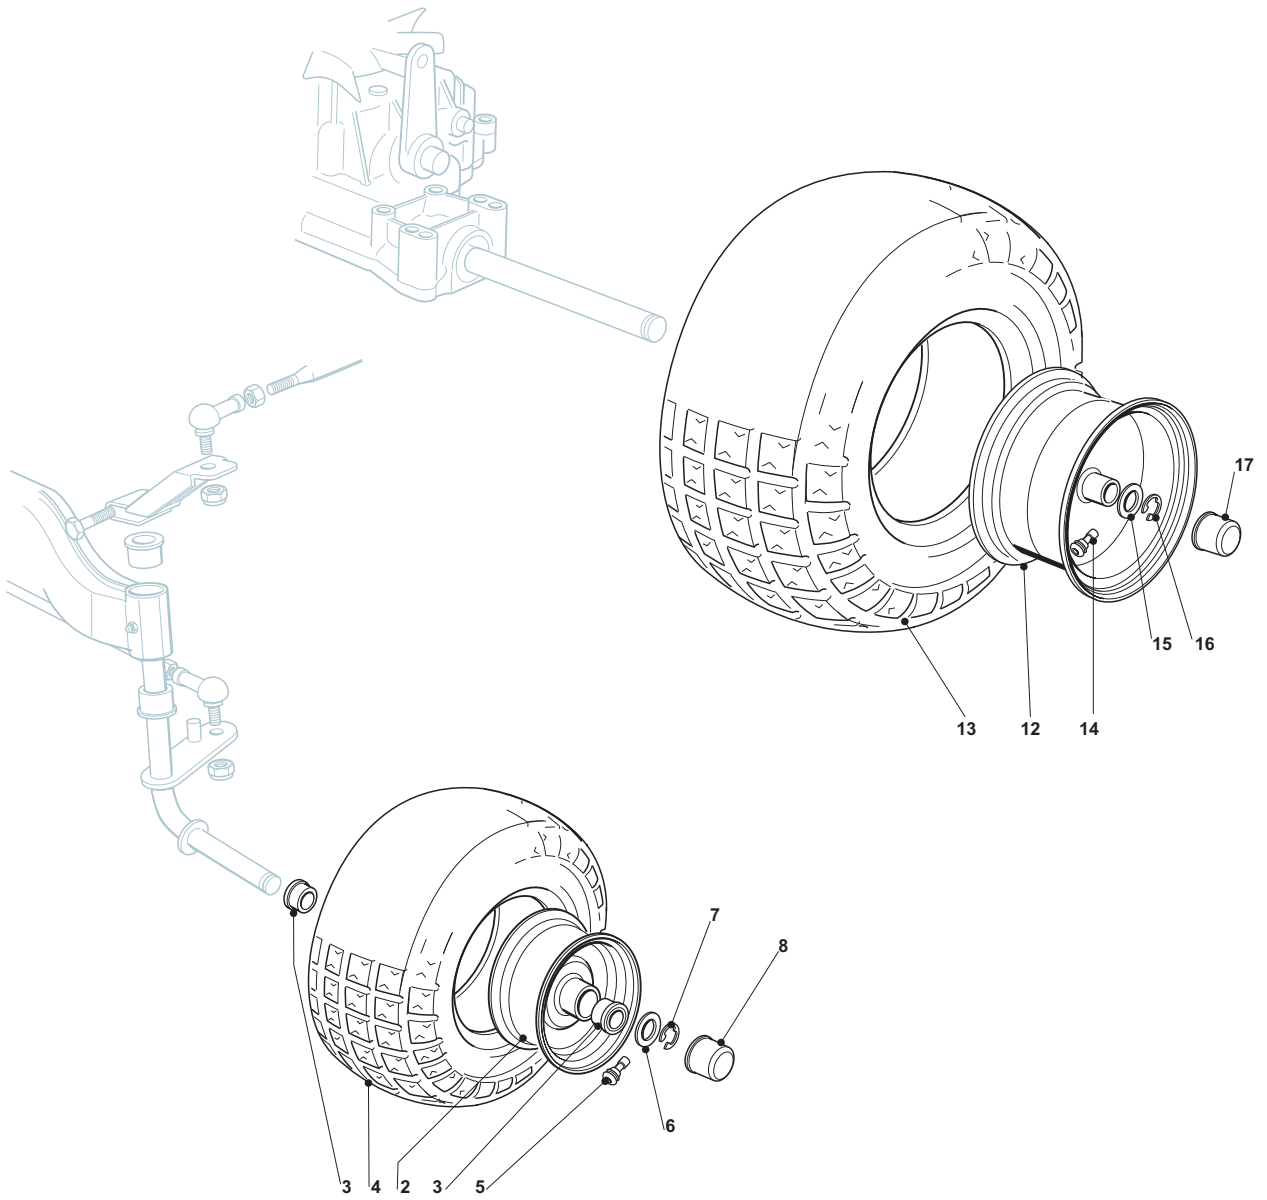

Wheels							
POS	CODE	Q.TY	DESCRIZIONE	DESCRIPTION	DESCRIPTION	BESCHREIBUNG	NOTES
2	82000590/1	2	Cerchio Ruota	Rimm	Bandage Roue	Vorderrad Felger	
3	25122200/2	4	Cuscinetto	Bearing	Roulement	Lager	
4	125590020/0	2	Pneumatico 15"	Tyre 15"	Pneu 15"	Reifen 15"	
5	25950000/0	2	Valvola	Valve	Soupape	Ventil	
6	25670005/1	2	Rosetta	Washer	Rondelle	Scheibe	
7	12001000/0	2	Anello Elastico	Snap Ring	Anneau Ressort	Sprengring	
8	22110230/0	2	Coprizzo	Hub Cover	Couvre Moyeu	Nabendeckel	
12	82000592/0	2	Cerchio Ruota	Rimm	Bandage Roue	Hinterrad Felger	
13	125590022/0	2	Pneumatico	Tire	Pneu	Reifen	
14	25950000/0	2	Valvola	Valve	Soupape	Ventil	
15	25670005/1	2	Rosetta	Washer	Rondelle	Scheibe	
16	12001010/0	2	Anello Elastico	Snap Ring	Anneau Ressort	Sprengring	
17	22110230/0	2	Coprizzo	Hub Cover	Couvre Moyeu	Nabendeckel