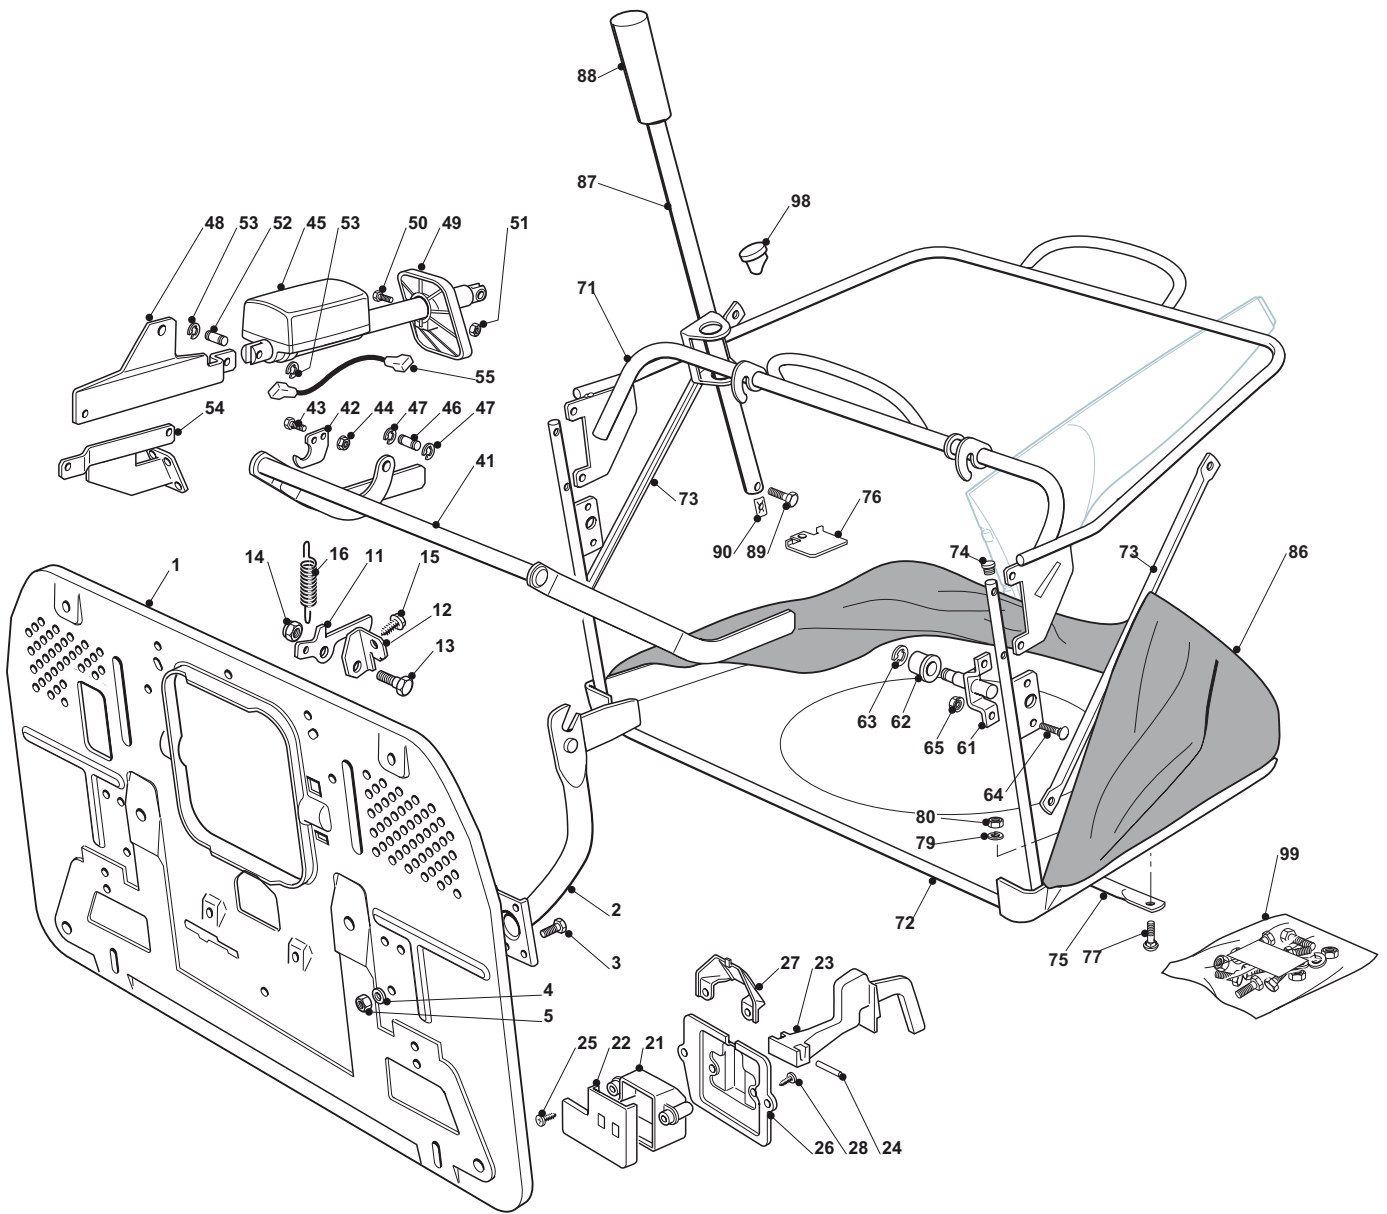

Grasscatcher			for model with grasscatcher electric lifting				
POS	CODE	Q.TY	DESCRIZIONE	DESCRIPTION	DESCRIPTION	BESCHREIBUNG	NOTES
90	112157000/0	1	Dado	Nut	Ecrou	Mutter	
98	25120232/0	1	Tappo	Cap	Bouchon	Verschluss	
99	382180111/0	1	Dotazione Viteria	Screws Outfit	Ensemble Des Vis	Schraubenausrüstung