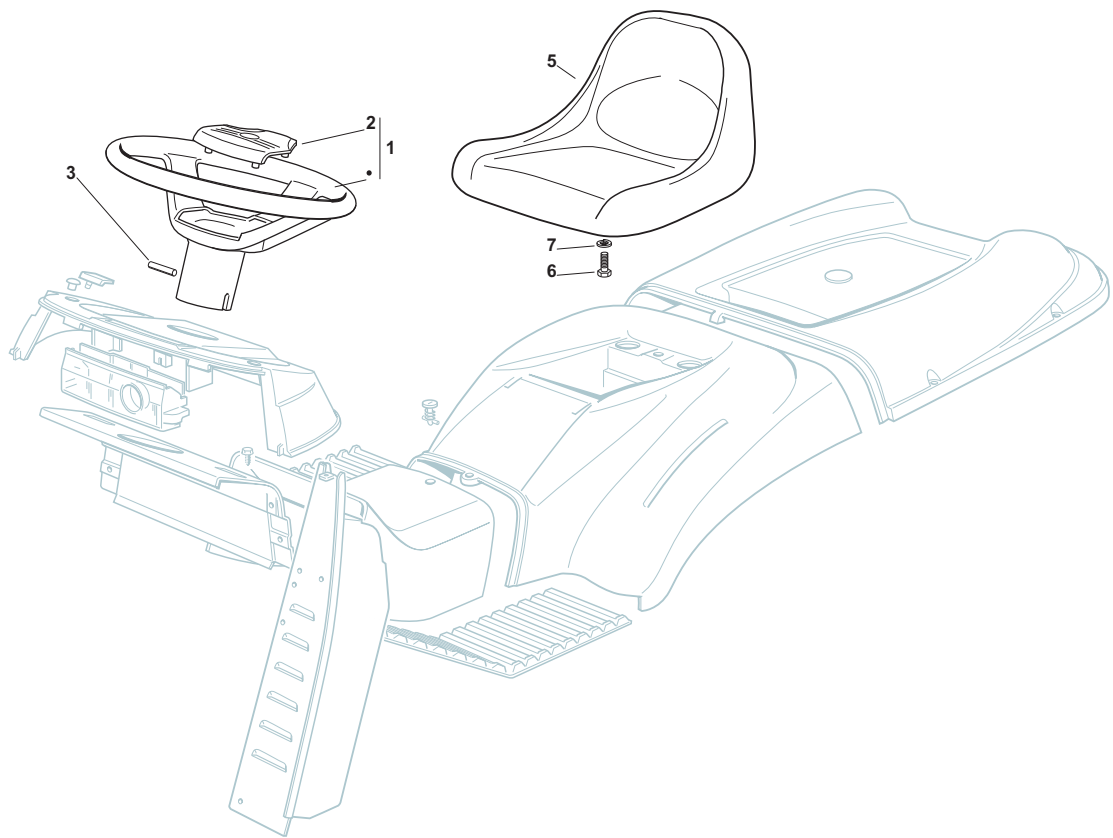

Seat & Steering Wheel

POS	CODE	Q.TY	DESCRIZIONE	DESCRIPTION	DESCRIPTION	BESCHREIBUNG	NOTES
1	25961214/0	1	Volante,Grigio	Steering Wheel,Grey	Volant,Gris	Lenkrad,Grau	
1	25961217/0	1	Volante,Nero	Steering Wheel,Black	Volant,Noire	Lenkrad,Schwarz	
2	325580500/0	1	Tappo,Grigio	Cap,Grey	Bouchon,Gris	Stopfen,Grau	
2	325580505/0	1	Tappo,Nero	Cap,Black	Bouchon,Noire	Stopfen,Schwarz	
3	12620299/0	1	Spina	Pin	Goupille	Stift	
5	25722451/2	1	Sedile	Seat	Siege	Sitz	
6	12793102/0	4	Vite	Screw	Vis	Schraube	
7	12583500/0	4	Grower	Grower	Grower	Grower