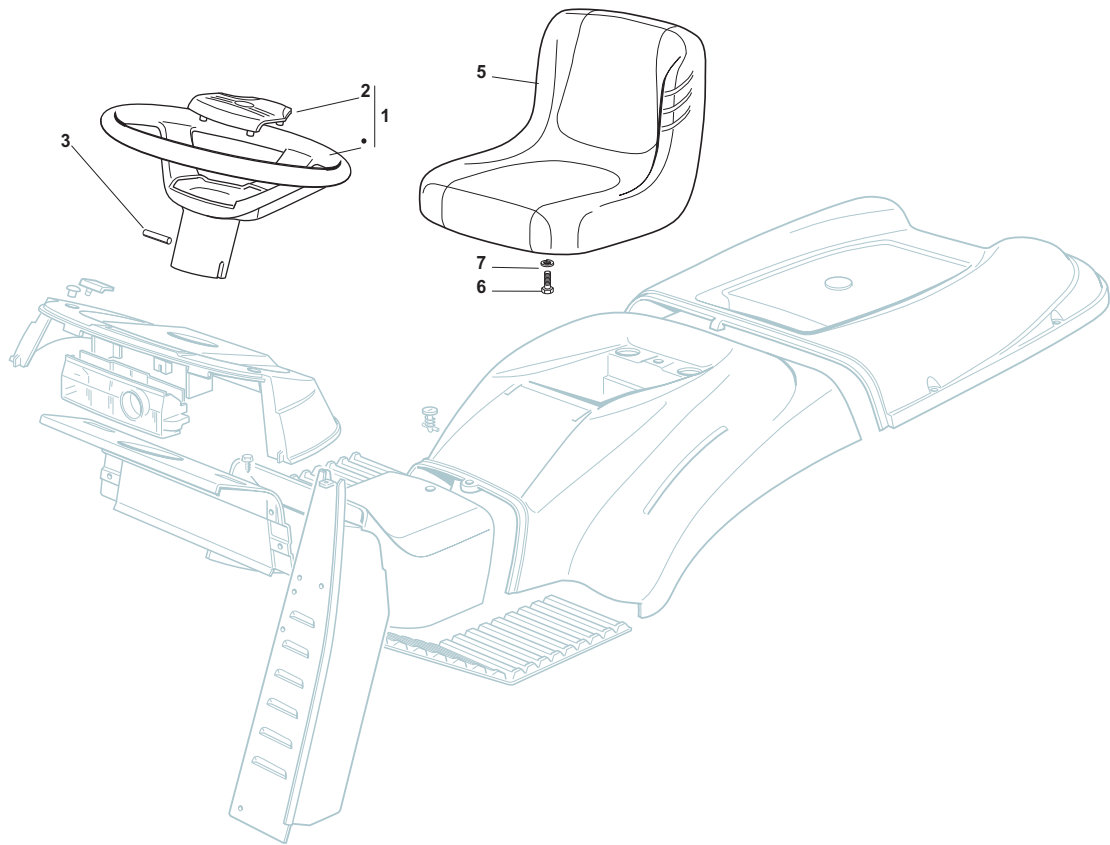

Seat & Steering Wheel							
POS	CODE	Q.TY	DESCRIZIONE	DESCRIPTION	DESCRIPTION	BESCHREIBUNG	NOTES
1	25961217/0	1	Volante,Nero	Steering Wheel	Volant,Noire	Lenkrad,Schwarz	
2	325580505/0	1	Tappo,Nero	Cap	Bouchon,Noire	Stopfen,Schwarz	
3	12620299/0	1	Spina	Pin	Goupille	Stift	
5	25722459/0	1	Sedile	Seat	Siege	Sitz	
6	12793102/0	4	Vite	Screw	Vis	Schraube	
7	12583500/0	4	Grower	Grower	Grower	Grower