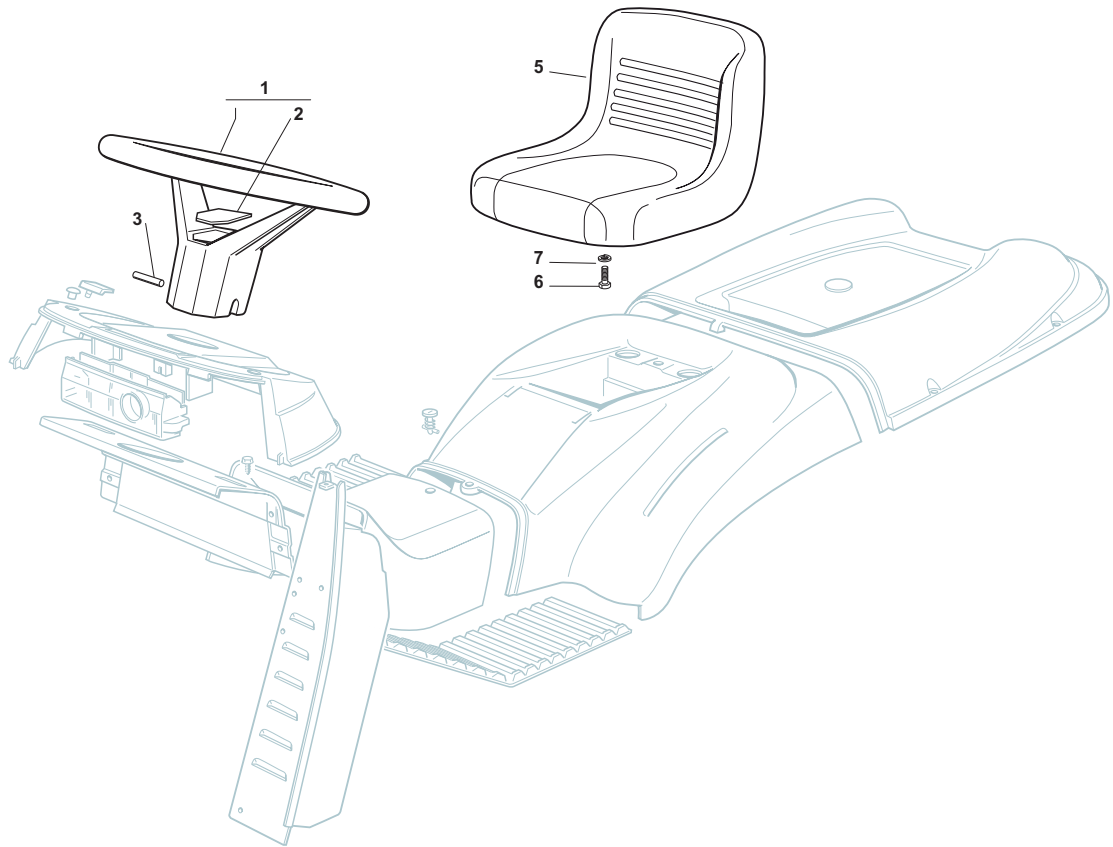

Seat & Steering Wheel

POS	CODE	Q.TY	DESCRIZIONE	DESCRIPTION	DESCRIPTION	BESCHREIBUNG	NOTES
1	25961213/0	1	Volante	Steering Wheel	Volant	Lenkrad	
2	25120231/0	1	Tappo	Cap	Bouchon	Stopfen	
3	12620299/0	1	Spina	Pin	Goupille	Stift	
5	125722467/1	1	Sedile	Seat	Siege	Sitz	
6	12793102/0	4	Vite	Screw	Vis	Schraube	
7	12583500/0	4	Grower	Grower	Grower	Grower