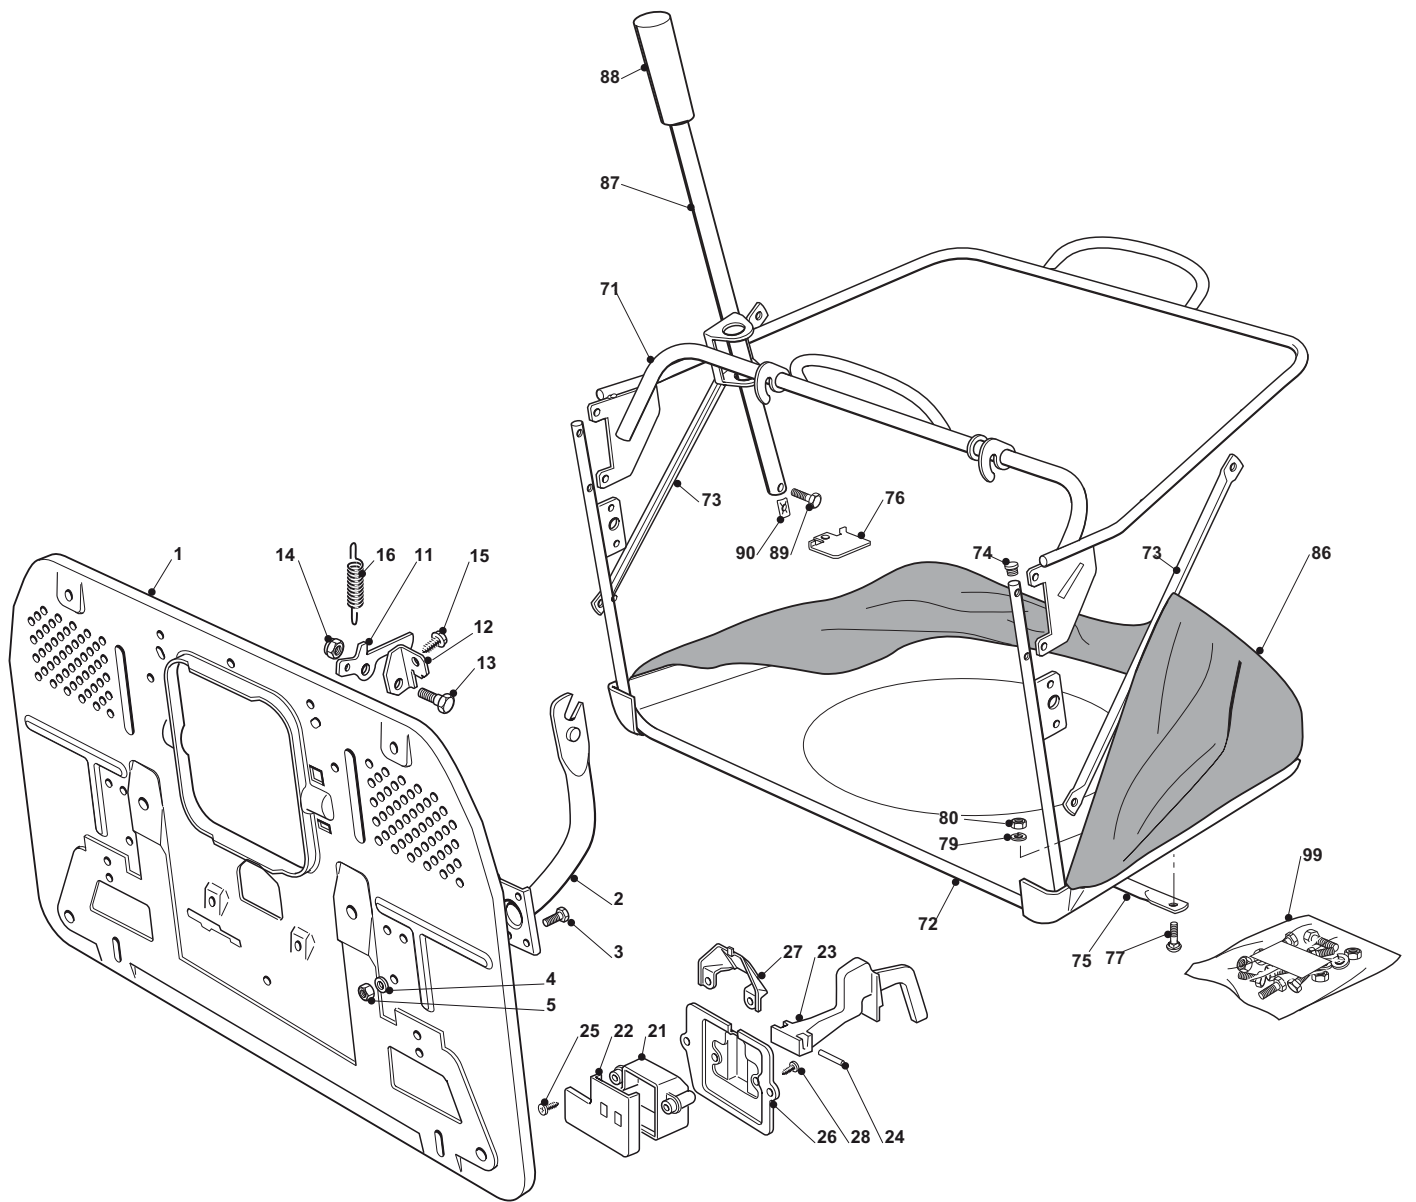

Grasscatcher							
POS	CODE	Q.TY	DESCRIZIONE	DESCRIPTION	DESCRIPTION	BESCHREIBUNG	NOTES
1	382547051/0	1	Piastra	Plate	Plaque	Platte	
2	82774225/1	2	Supporto	Support	Support	Halter	
3	12793102/0	6	Vite	Screw	Vis	Schraube	
4	12523060/0	6	Rondella	Washer	Rondelle	Scheibe	
5	12293201/0	6	Dado	Nut	Ecrou	Mutter	
11	325774417/0	1	Staffa	Clamp	Etrier	Bride	
12	25755031/0	1	Squadretta	Bracket	Equerre-Support	Winkel	
13	25510080/0	1	Perno	Pin	Pivot	Bolzen	
14	12292102/0	1	Dado	Nut	Ecrou	Mutter	
15	12735122/0	1	Vite	Screw	Vis	Schraube	
16	27430579/0	1	Molla	Spring	Ressort	Feder	
21	25600041/0	1	Protezione Micro	Micro Protection	Protection Micro	Schutz	
22	25600042/0	1	Coperchio Protezione	Protection Cover	Couvercle Protection	Schutzdeckel	
23	25318124/0	1	Leva	Lever	Levier	Hebel	
24	12400030/0	1	Perno	Pin	Pivot	Bolzen	
25	12728510/0	1	Vite	Screw	Vis	Schraube	
26	25785272/0	1	Protezione Micro	Micro Protection	Protection Micro	Schutz	
27	25600048/0	1	Chiusura Deflettore	Deflector Cover	Couvercle Deflecteur	Abweiserdeckel	
28	12728450/0	2	Vite	Screw	Vis	Schraube	
71	382800123/1	1	Telaio Superiore	Upper Frame	Chassis Superieur	Obererrahmen	
72	382800089/1	1	Telaio Bocca Sacco	Front Frame	Chassis Avant	Vorderrahmen	
73	325650117/0	2	Rinforzo	Stiffening	Renforcement	Verstaerkung	
74	18566111/0	2	Puntale	Cap	Embout	Druckstück	
75	82650043/0	1	Rinforzo Inferiore	Lower Stiffening	Renforcement Super.	Obere Verstaerkung	
76	25547131/0	1	Piastrina	Plate	Plaque	Platte	
77	12815210/0	6	Vite	Screw	Vis	Schraube	
79	12521330/0	2	Rosetta	Washer	Rondelle	Scheibe	
80	12154510/0	2	Dado	Nut	Ecrou	Mutter	
86	182105948/0	1	Sacco	Grasscatcher	Sac	Sack	
87	25869029/1	1	Tubo	Rod	Tige	Stange	
88	25394508/0	1	Manopola	Handle	Poingee	Griff	
89	12788800/0	1	Vite	Screw	Vis	Schraube	
90	112157000/0	1	Dado	Nut	Ecrou	Mutter	
99	382180110/0	1	Dotazione Viteria	Screws Outfit	Ensemble Des Vis	Schraubenausrüstung