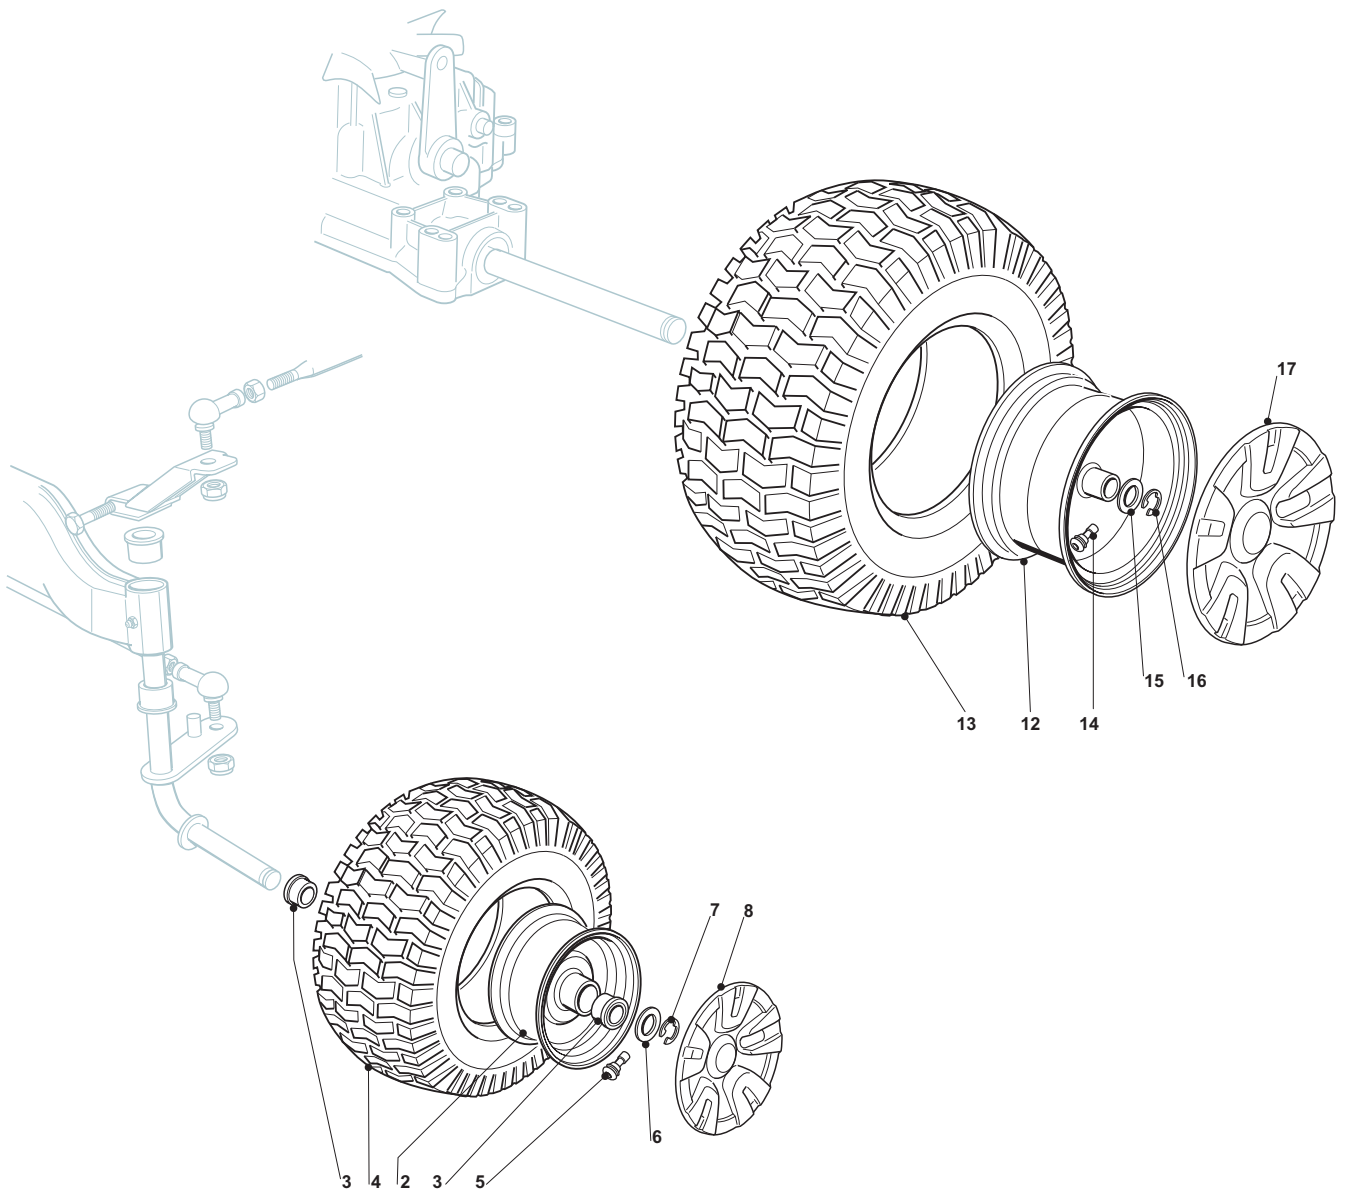

Wheels							
POS	CODE	Q.TY	DESCRIZIONE	DESCRIPTION	DESCRIPTION	BESCHREIBUNG	NOTES
2	182000598/0	2	Cerchio Ruota	Rimm	Bandage Roue	Vorderrad Felger	
3	25122200/2	4	Cuscinetto	Bearing	Roulement	Lager	
4	125590014/0	2	Pneumatico 13"	Tyre 13"	Pneu 13"	Reifen 13"	
4	127590066/0	2	Pneumatico 15"	Tyre 15"	Pneu 15"	Reifen 15"	
5	25950000/0	2	Valvola	Valve	Soupape	Ventil	
6	25670005/1	2	Rosetta	Washer	Rondelle	Scheibe	
7	12001000/0	2	Anello Elastico	Snap Ring	Anneau Ressort	Sprengring	
8	82110274/0	2	Coprizzo	Hub Cover	Couvre Moyeu	Nabendeckel	
12	182000599/0	2	Cerchio Ruota	Rimm	Bandage Roue	Hinterrad Felger	
13	125590015/0	2	Pneumatico	Shoe	Pneu	Reifen	
14	25950000/0	2	Valvola	Valve	Soupape	Ventil	
15	25670005/1	2	Rosetta	Washer	Rondelle	Scheibe	
16	12001010/0	2	Anello Elastico	Snap Ring	Anneau Ressort	Sprengring	
17	82110275/0	2	Copriruota Post.	Rear Wheel Deck	Couvre Roue Post.	Hinterraddeckel