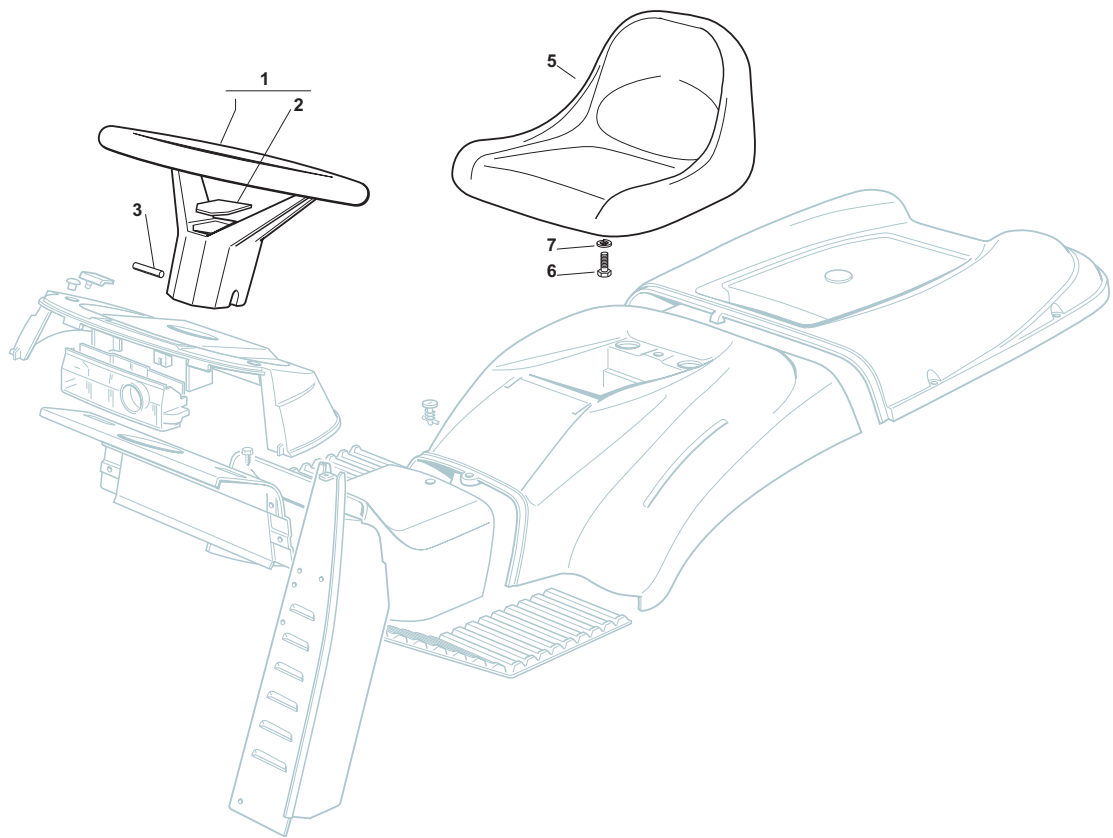

Seat & Steering Wheel							
POS	CODE	Q.TY	DESCRIZIONE	DESCRIPTION	DESCRIPTION	BESCHREIBUNG	NOTES
1	25961213/0	1	Volante	Steering Wheel	Volant	Lenkrad	
2	25120231/0	1	Tappo	Cap	Bouchon	Stopfen	
3	12620299/0	1	Spina	Pin	Goupille	Stift	
5	25722451/2	1	Sedile	Seat	Siege	Sitz	
6	12793102/0	4	Vite	Screw	Vis	Schraube	
7	12583500/0	4	Grower	Grower	Grower	Grower