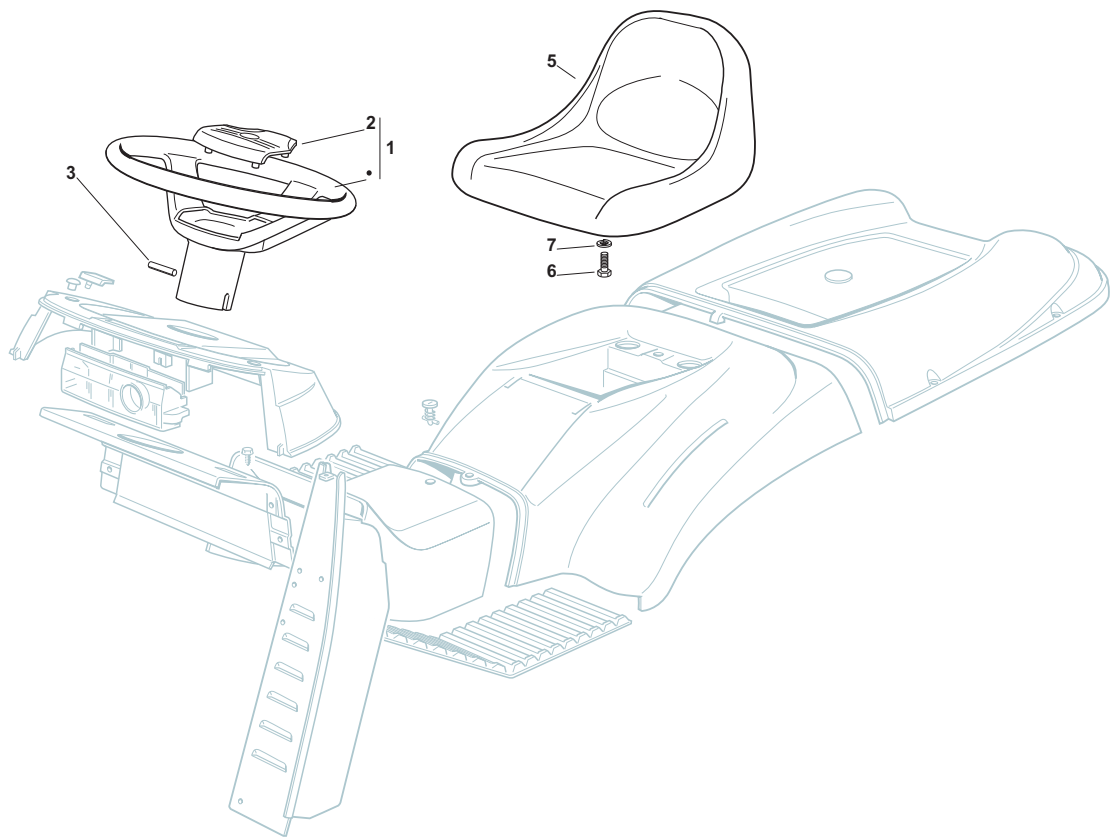

Seat & Steering Wheel

POS	CODE	Q.TY	DESCRIZIONE	DESCRIPTION	DESCRIPTION	BESCHREIBUNG	NOTES
1	25961217/0	1	Volante,Nero	Steering Wheel	Volant,Noire	Lenkrad,Schwarz	
2	325580505/0	1	Tappo,Nero	Cap	Bouchon,Noire	Stopfen,Schwarz	
3	12620299/0	1	Spina	Pin	Goupille	Stift	
5	25722451/2	1	Sedile	Seat	Siege	Sitz	
6	12793102/0	4	Vite	Screw	Vis	Schraube	
7	12583500/0	4	Grower	Grower	Grower	Grower