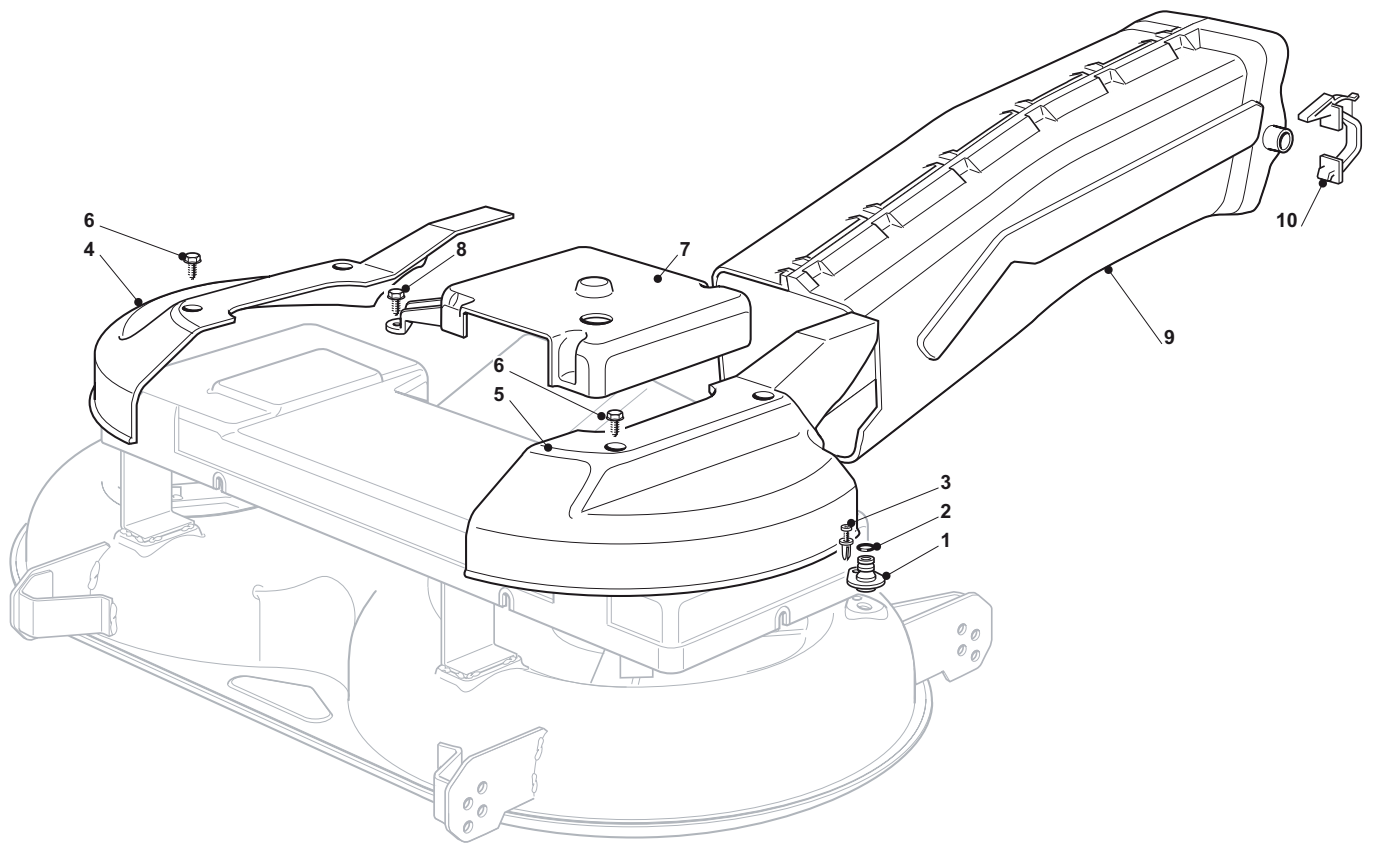

Guards And Conveyor

POS	CODE	Q.TY	DESCRIZIONE	DESCRIPTION	DESCRIPTION	BESCHREIBUNG	NOTES
1	25033060/0	2	Attacco Tubo Acqua	Water Hose Connection	Raccord Tuyau D'Eau	Wasseranschluss	
2	19035000/0	2	Anello Or	O Ring	O Ring	O Ring	
3	12500030/0	2	Rivetto	Rivet	Rivet	Niet	
4	25060113/0	1	Carter Grigio	Guard Grey	Carter Gris	Blech Grun	
4	25060104/0	1	Carter Nero	Guard Black	Carter Noire	Blech Schwarz	
5	25060114/0	1	Carter Grigio	Guard Grey	Carter Gris	Blech Grun	
5	25060105/0	1	Carter Nero	Guard Black	Carter Noire	Blech Schwarz	
6	12735403/0	4	Vite	Screw	Vis	Schraube	
7	25600049/0	1	Protezione	Guard	Protection	Schutz	
8	12735403/0	3	Vite	Screw	Vis	Schraube	
9	382108016/1	1	Convogliatore	Conveyor	Convoyeur	Leitblechsatz	
10	25774373/0	2	Staffa	Clamp	Bride	Bride