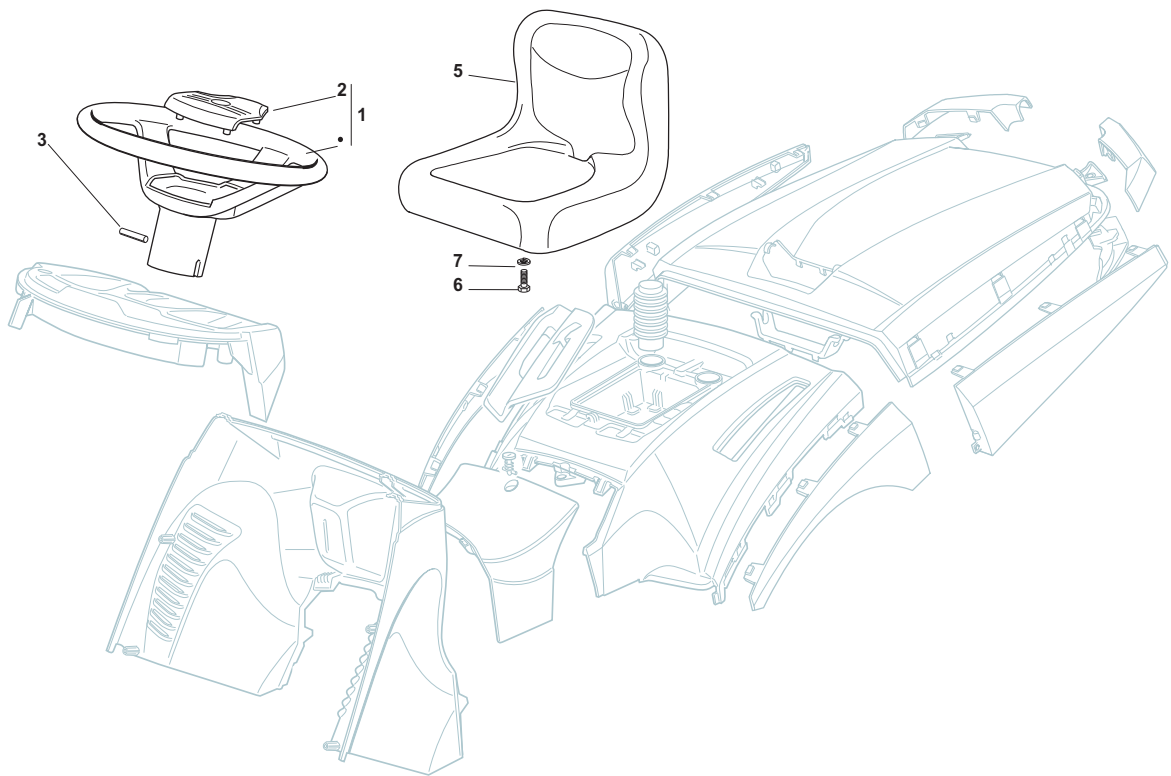

Seat & Steering Wheel							
POS	CODE	Q.TY	DESCRIZIONE	DESCRIPTION	DESCRIPTION	BESCHREIBUNG	NOTES
1	25961210/0	1	Volante	Steering Wheel	Volant	Lenkrad	
2	25580501/0	1	Tappo	Cap	Bouchon	Stopfen	
3	12620299/0	1	Spina	Pin	Goupille	Stift	
5	25722457/0	1	Sedile	Seat	Siege	Sitz	
6	12793102/0	4	Vite	Screw	Vis	Schraube	
7	12583500/0	4	Grower	Grower	Grower	Grower