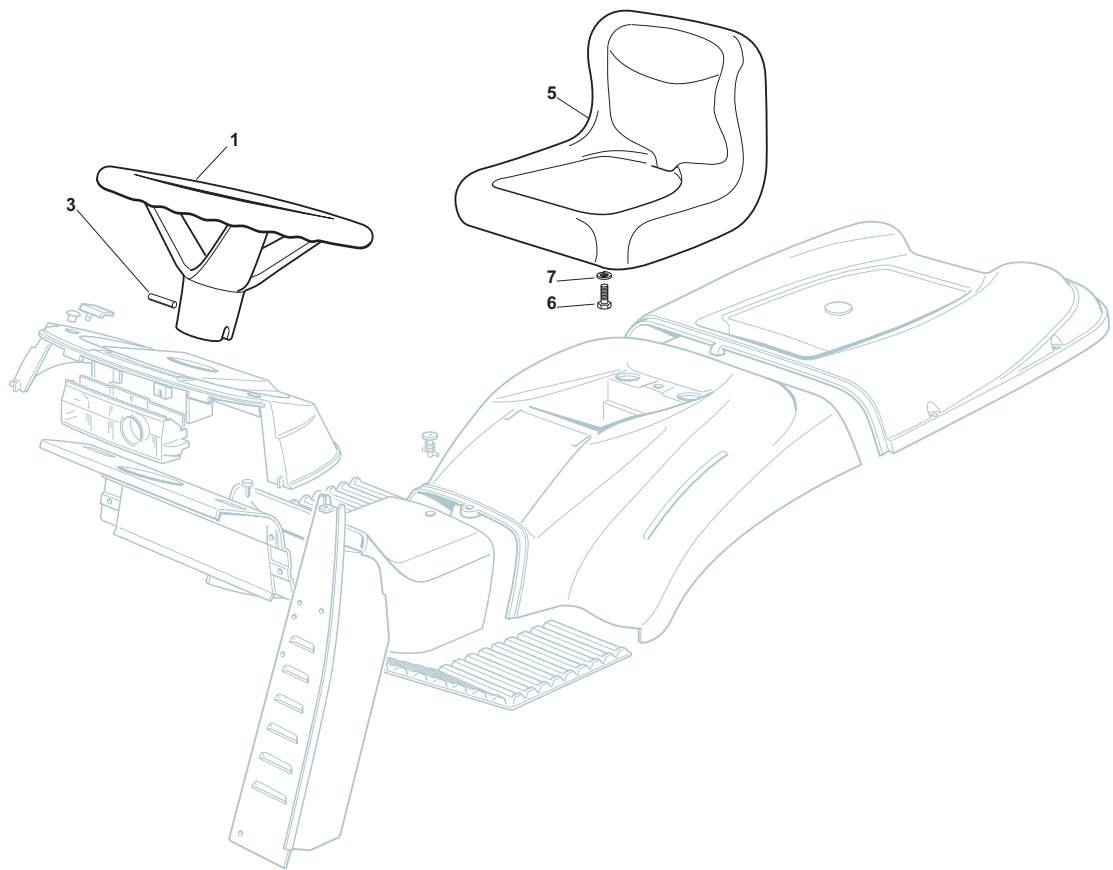

Seat & Steering Wheel							
POS	CODE	Q.TY	DESCRIZIONE	DESCRIPTION	DESCRIPTION	BESCHREIBUNG	NOTES
1	25961205/0	1	Volante	Steering Wheel	Volant	Lenkrad	
3	12620299/0	1	Spina	Pin	Goupille	Stift	
5	25722457/0	1	Sedile	Seat	Siege	Sitz	
6	12793102/0	4	Vite	Screw	Vis	Schraube	
7	12583500/0	4	Grower	Grower	Grower	Grower