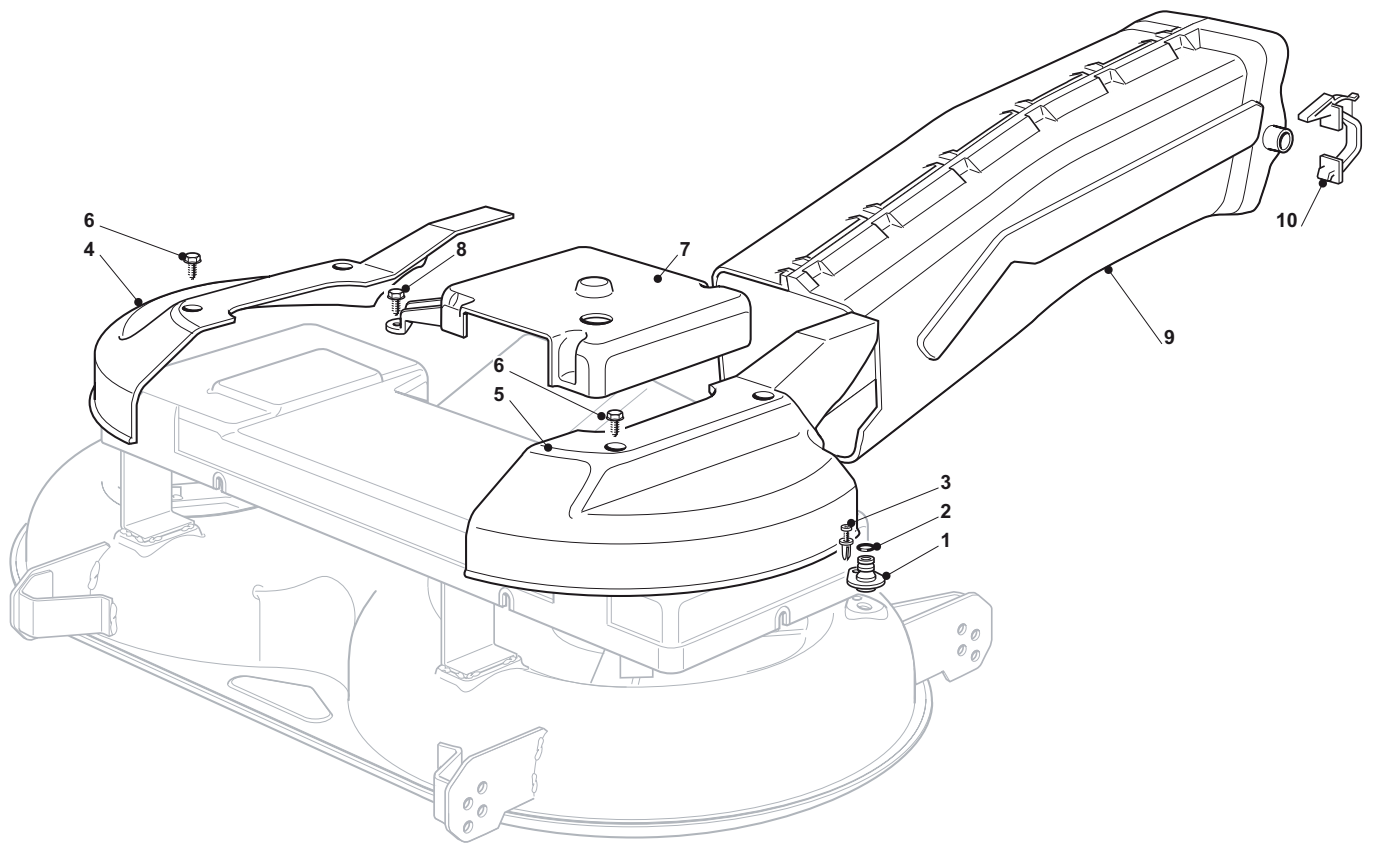

Guards And Conveyor							
POS	CODE	Q.TY	DESCRIZIONE	DESCRIPTION	DESCRIPTION	BESCHREIBUNG	NOTES
1	25033060/0	2	Attacco Tubo Acqua	Water Hose Connection	Raccord Tuyau D'Eau	Wasseranschluss	
2	19035000/0	2	Anello Or	O Ring	O Ring	O Ring	
3	12500030/0	2	Rivetto	Rivet	Rivet	Niet	
4	25060113/0	1	Carter Grigio	Guard Grey	Carter Gris	Blech Grun	*
4	25060104/0	1	Carter Nero	Guard Black	Carter Noire	Blech Schwarz	*
5	25060114/0	1	Carter Grigio	Guard Grey	Carter Gris	Blech Grun	*
5	25060105/0	1	Carter Nero	Guard Black	Carter Noire	Blech Schwarz	*
6	12735403/0	4	Vite	Screw	Vis	Schraube	
7	25600050/0	1	Protezione	Guard	Protection	Schutz	
8	12735403/0	3	Vite	Screw	Vis	Schraube	
9	382108019/0	1	Convogliatore	Conveyor	Convoyeur	Leitblechsatz	
10	25774373/0	2	Staffa	Clamp	Bride	Bride