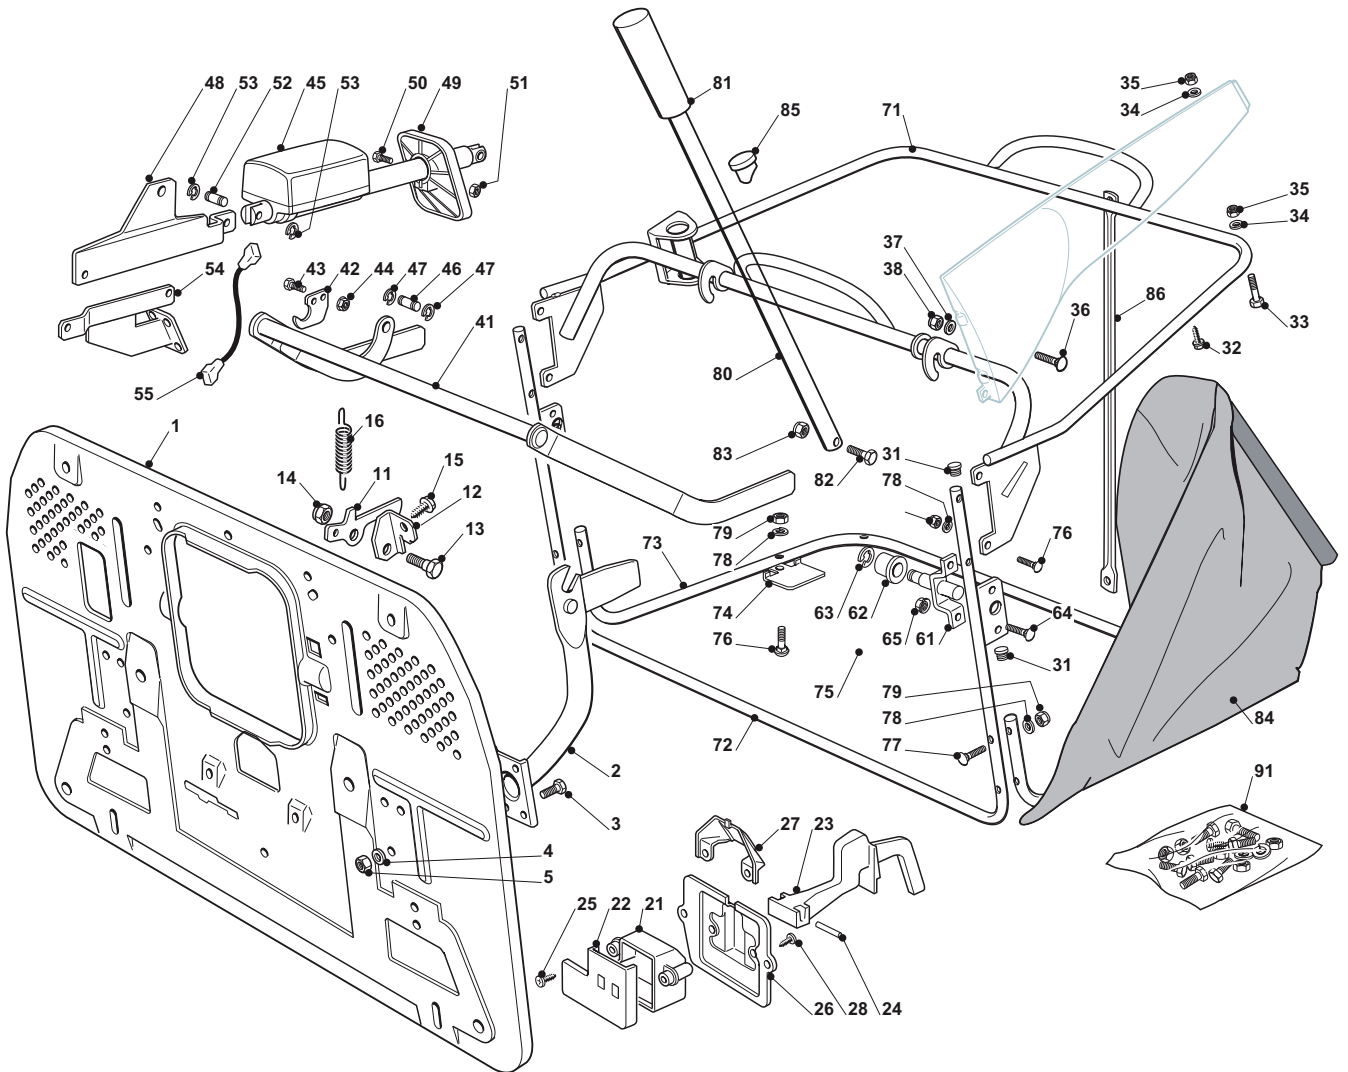

Grasscatcher

for model with electrical grasscatcher lifting

POS	CODE	Q.TY	DESCRIZIONE	DESCRIPTION	DESCRIPTION	BESCHREIBUNG	NOTES
1	382547053/0	1	Piastra	Plate	Plaque	Platte	
2	82774245/0	2	Supporto	Support	Support	Halter	
3	12793102/0	6	Vite	Screw	Vis	Schraube	
4	12523060/0	6	Rondella	Washer	Rondelle	Scheibe	
5	12293201/0	6	Dado	Nut	Ecrou	Mutter	
11	325774417/0	1	Staffa	Clamp	Etrier	Bride	
12	325755031/1	1	Squadretta	Bracket	Equerre-Support	Winkel	
13	125510080/1	1	Perno	Pin	Pivot	Bolzen	
14	12292102/0	1	Dado	Nut	Ecrou	Mutter	
15	12735122/0	1	Vite	Screw	Vis	Schraube	
16	27430579/0	1	Molla	Spring	Ressort	Feder	
21	25600041/0	1	Protezione Micro	Micro Protection	Protection Micro	Schutz	
22	25600042/0	1	Coperchio Protezione	Protection Cover	Couvercle Protection	Schutzdeckel	
23	25318124/0	1	Leva	Lever	Levier	Hebel	
24	12400030/0	1	Perno	Pin	Pivot	Bolzen	
25	12728510/0	1	Vite	Screw	Vis	Schraube	
26	25785272/0	1	Protezione Micro	Micro Protection	Protection Micro	Schutz	
27	25600048/0	1	Chiusura Deflettore	Deflector Cover	Couvercle Deflecteur	Abweiserdeckel	
28	12728450/0	2	Vite	Screw	Vis	Schraube	
31	18566110/0	4	Puntale	Cap	Bouchon	Pfropfen	
32	12735410/0	4	Vite	Screw	Vis	Schraube	
33	12689500/0	2	Vite	Screw	Vis	Schraube	
34	12521330/0	4	Rosetta	Washer	Rondelle	Scheibe	
35	12154510/0	4	Dado	Nut	Ecrou	Mutter	
36	12815220/0	2	Vite	Screw	Vis	Schraube	
37	12521330/0	2	Rosetta	Washer	Rondelle	Scheibe	
38	12154510/0	2	Dado	Nut	Ecrou	Mutter	
41	82000507/0	1	Asse Sollevamento	Axle	Axe	Achse	
42	25774317/0	2	Piastrina	Plate	Plaque	Platte	
43	12815210/0	4	Vite	Screw	Vis	Schraube	
44	12154510/0	4	Dado	Nut	Ecrou	Mutter	
45	18001000/0	1	Attuatore	Actuator	Actuateur	Aktuator	
46	25510083/0	1	Perno	Pin	Pivot	Bolzen	
47	12000955/0	2	Anello Elastico	Snap Ring	Anneau Ressort	Sprengring	
48	25785197/0	1	Supporto Attuatore	Support	Support	Halter	
49	25600060/0	1	Protezione Attuatore	Protection	Protection	Schutz	
50	12727795/0	1	Vite	Screw	Vis	Schraube	
51	12154330/0	1	Dado	Nut	Ecrou	Mutter	
52	25510083/0	1	Perno	Pin	Pivot	Bolzen	
53	12000955/0	2	Anello Elastico	Snap Ring	Anneau Ressort	Sprengring	
54	82650209/0	1	Rinforzo	Stiffening	Reinforcement	Verstaerkung	
55	125065030/0	1	Cavo Collegamento	Connecting Cable	Cable De Connexion	Verbindungskabel	
61	82785147/0	2	Supporto Fulcro	Support	Support	Halter	
62	25690001/0	2	Rullino	Roll	Rouleau	Walze	
63	12000956/0	2	Anello Elastico	Snap Ring	Anneau Ressort	Sprengring	
64	12818690/0	4	Vite	Screw	Vis	Schraube	
65	12293201/0	4	Dado	Nut	Ecrou	Mutter	
71	382800123/1	1	Telaio Superiore	Upper Frame	Chassis Superieur	Obererrahmen	
72	382800089/1	1	Telaio Bocca Sacco	Front Frame	Chassis Avant	Vorderrahmen	
73	325800031/0	1	Telaio Inferiore	Lower Frame	Chassis Inferieur	Unterrahmen	
74	25547131/0	1	Piastrina	Plate	Plaque	Platte	
75	382650039/0	1	Rinforzo Inferiore	Lower Stiffening	Renforcement Super.	Obere Verstaerkung	
76	12815220/0	6	Vite	Screw	Vis	Schraube	
77	12815245/0	4	Vite	Screw	Vis	Schraube	
78	12521330/0	10	Rosetta	Washer	Rondelle	Scheibe	
79	12154510/0	10	Dado	Nut	Ecrou	Mutter	
80	25869029/1	1	Tubo	Rod	Tige	Stange	
81	25394508/0	1	Manopola	Handle	Poingee	Griff	
82	12674550/0	1	Vite	Screw	Vis	Schraube