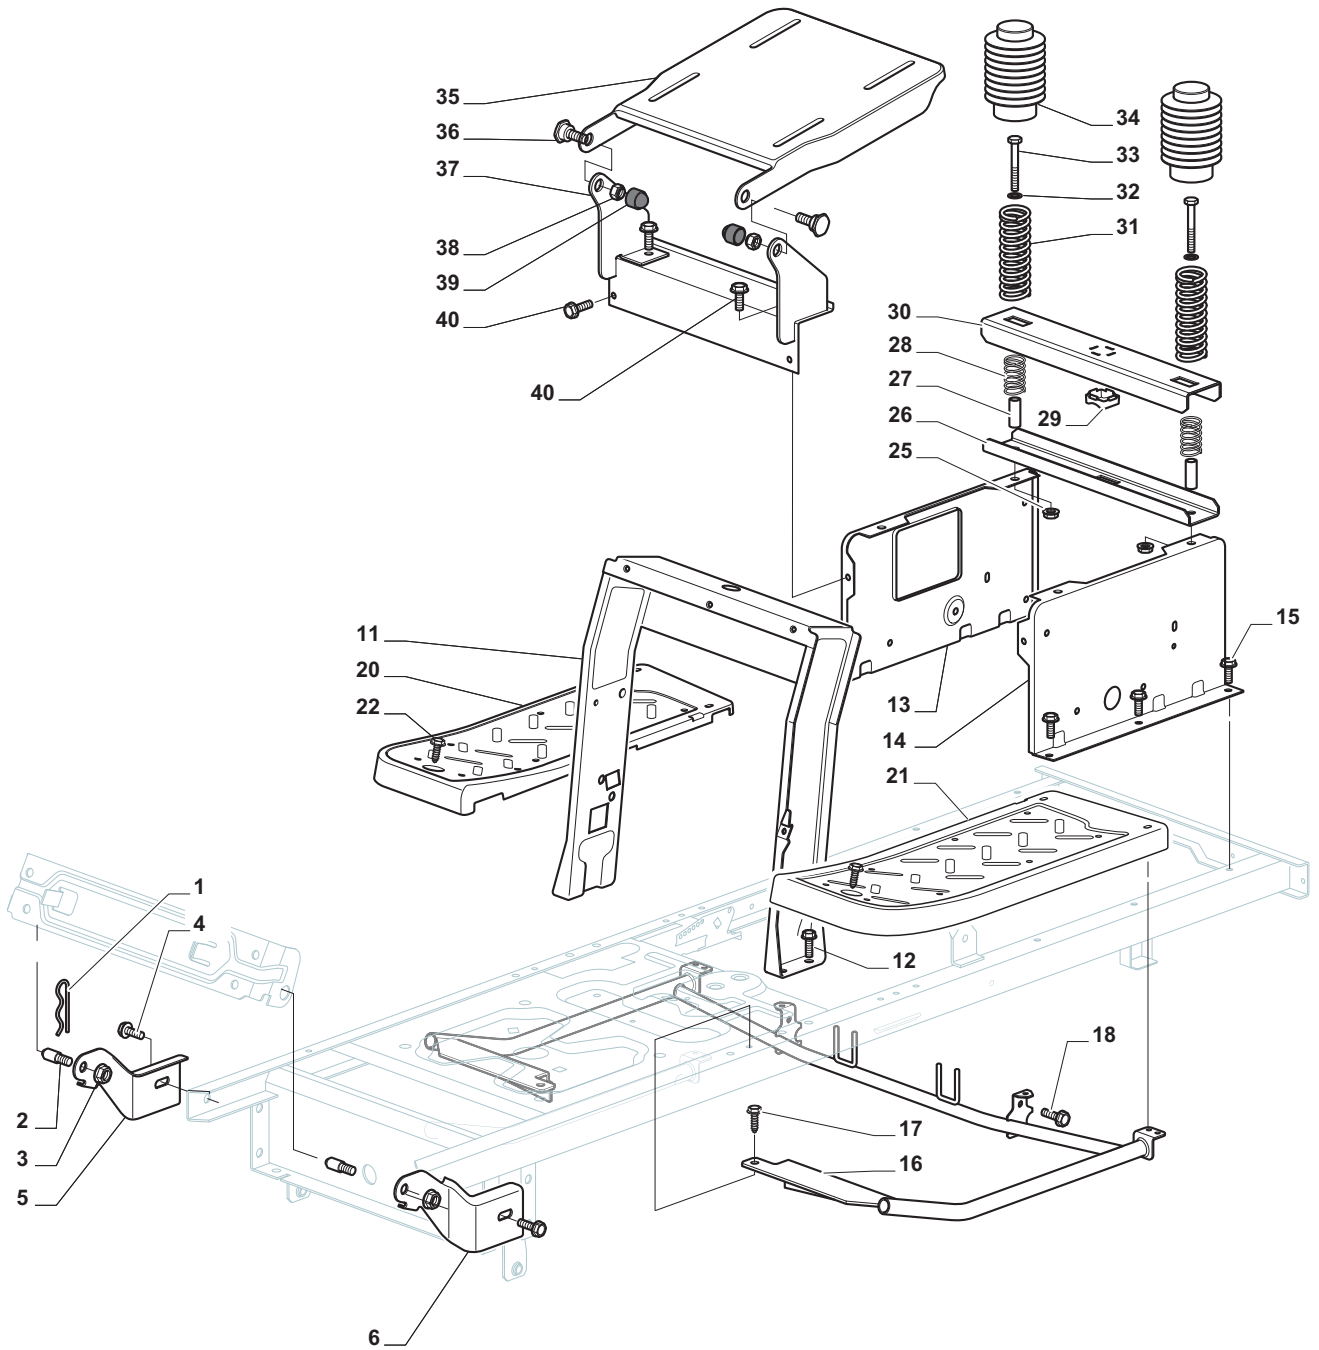

Chassis							
POS	CODE	Q.TY	DESCRIZIONE	DESCRIPTION	DESCRIPTION	BESCHREIBUNG	NOTES
1	24487998/0	1	Coppiglia	Cotter Pin	Goupille	Splint	
2	25510079/0	2	Perno	Pin	Pivot	Augenabscheider	
3	12154210/0	2	Dado	Nut	Ecrou	Mutter	
4	12735599/0	2	Vite	Screw	Vis	Schraube	
5	325547225/0	1	Piastrina Destra	Right Plate	Plaque Droite	Rechte Platte	
6	325547227/0	1	Piastrina Sinistra	Left Plate	Plaque Gauche	Linke Platte	
11	382785169/1	1	Supporto Piantone	Steering Column Support	Support Tube De Directiontube De Direction	Lenkungsaeulehalter	
12	125943009/0	4	Vite	Screw	Vis	Schraube	
13	325785331/1	1	Supporto Sedile Destro	Right Seat Support	Support Siege Droite	Rechte Sitzhalter	
14	325785333/1	1	Supporto Sedile Sinistro	Left Seat Support	Support Siege Gauche	Linke Sitzhalter	
15	125943009/0	6	Vite	Screw	Vis	Schraube	
16	382785179/0	1	Supporto Pedana	Footboard Support	Support Marchepied	Fussbretthalter	
17	125943009/0	2	Vite	Screw	Vis	Schraube	
18	125943009/0	2	Vite	Screw	Vis	Schraube	
20	325500041/1	1	Pedana Destra	Right Footboard	Marchepied Droite	Rechte Fussbrett	
21	325500043/1	1	Pedana Sinistra	Left Footboard	Marchepied Gauche	Linke Fussbrett	
22	12735599/0	2	Vite	Screw	Vis	Schraube	
25	12293201/0	2	Dado	Nut	Ecrou	Mutter	
26	325820109/1	1	Supporto Sedile	Seat Support	Support Siege	Sitzhalter	
27	125160048/0	2	Distanziale	Spacer	Entretoise	Entfernungsstück	
28	125430263/0	2	Molla	Spring	Ressort	Feder	
29	325060038/0	1	Camma	Cam	Came	Nocken	
30	325820105/1	1	Supporto	Support	Support	Halter	
31	125430264/0	2	Molla	Spring	Ressort	Feder	
32	12521350/0	2	Rondella	Washer	Rondelle	Scheibe	
33	12691400/0	2	Vite	Screw	Vis	Schraube	
34	325122002/0	2	Cuffia	Hood	Protecteur	Schutzkasten	
35	382547061/0	1	Piastra	Plate	Plaque	Platte	
36	22524970/2	2	Perno	Pin	Pivot	Bolzen	
37	382820151/0	1	Supporto Sedile	Seat Support	Support Siege	Sitzhalter	
38	12155010/0	2	Dado	Nut	Ecrou	Mutter	
39	118203854/0	2	Cappuccio	Protection	Capuchon	Stecker	
40	125943009/0	4	Vite	Screw	Vis	Schraube