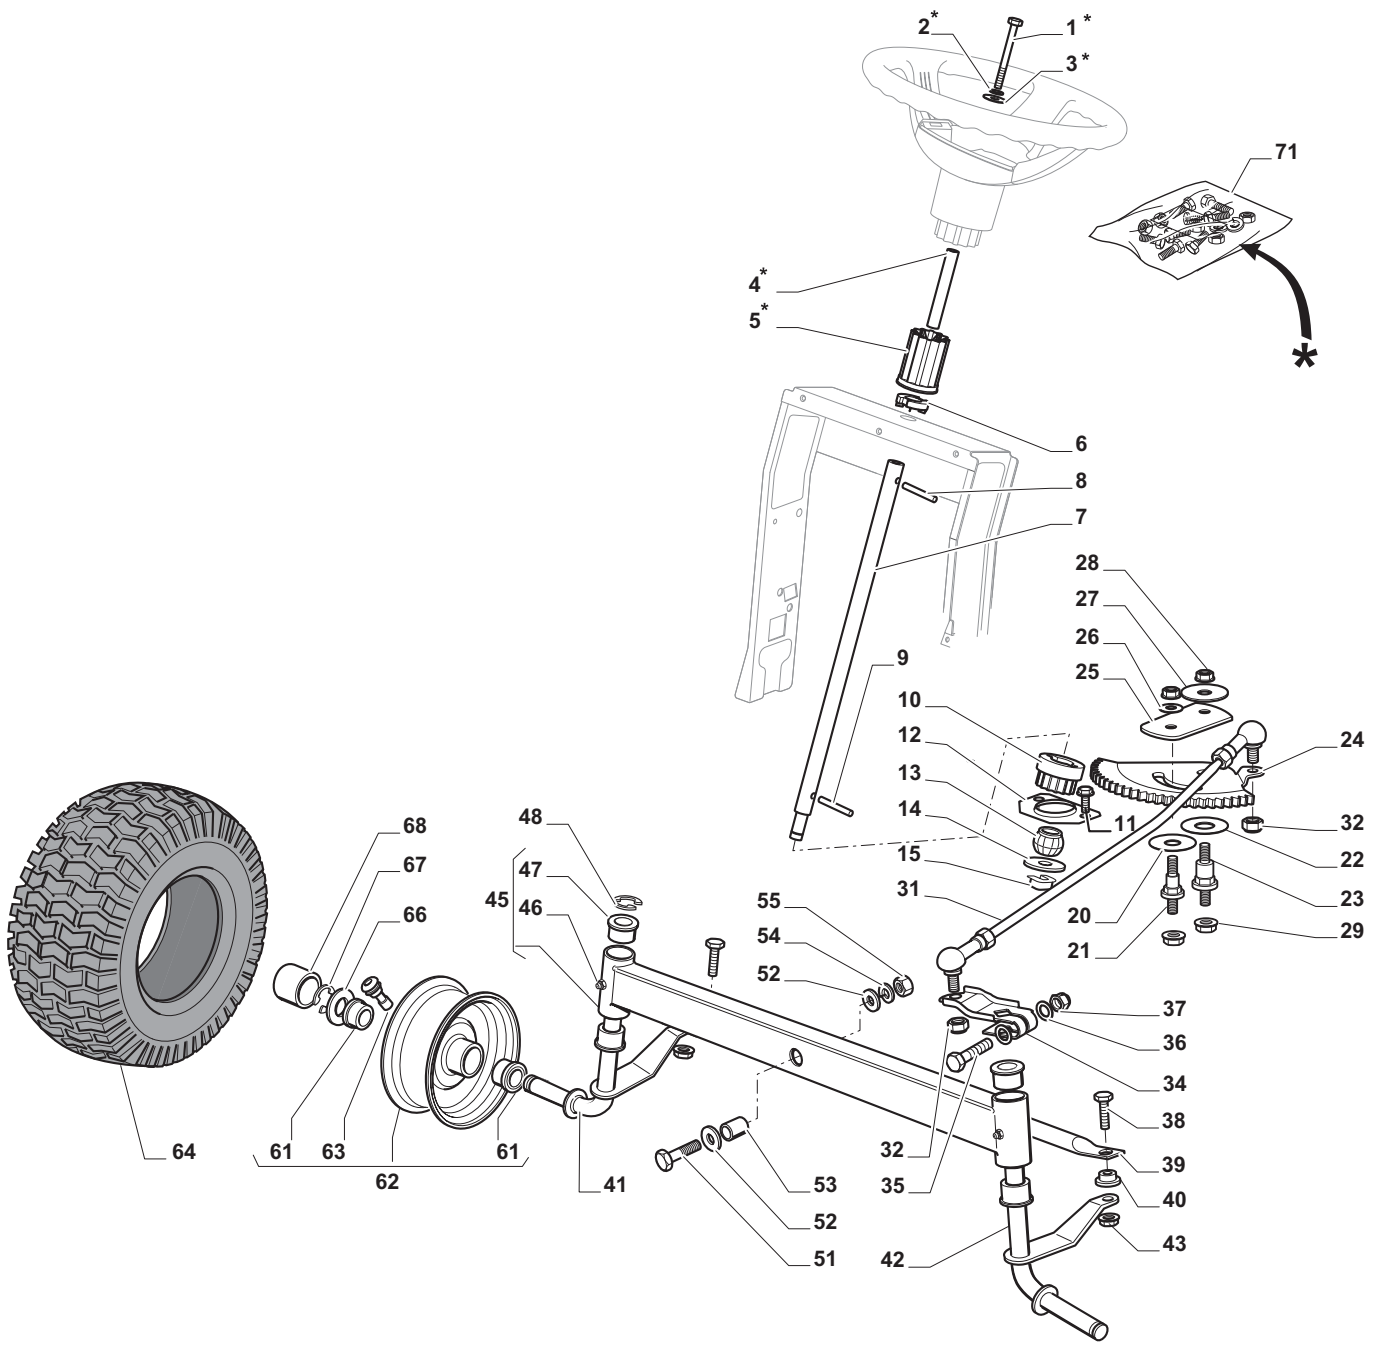

Steering							
POS	CODE	Q.TY	DESCRIZIONE	DESCRIPTION	DESCRIPTION	BESCHREIBUNG	NOTES
1	12692050/0	1	Vite	Screw	Vis	Schraube	
2	12540260/0	1	Rondella	Washer	Rondelle	Scheibe	
3	12523070/0	1	Rondella	Washer	Rondelle	Scheibe	
4	125160047/0	1	Distanziale	Spacer	Entretoise	Entfernungsstück	
5	325785318/0	1	Supporto	Support	Support	Halter	
6	325038008/0	1	Boccola	Bush	Douille	Büchse	
7	125520007/0	1	Piantone	Steering Column	Tube De Direction	Lenkungsaeule	
8	112620300/0	1	Spina	Pin	Goupille	Stift	
9	12622650/0	1	Spina	Pin	Goupille	Stift	
10	125570003/0	1	Pignone	Pinion	Pignon	Ritzel	
11	27943051/0	2	Vite	Screw	Vis	Schraube	
12	325785213/1	1	Supporto	Support	Support	Halter	
13	25743000/0	1	Snodo	Joint	Joint	Gelenk	
14	12521370/0	1	Rondella	Washer	Rondelle	Scheibe	
15	12436030/0	1	Piastrina	Plate	Plaquette	Plattechen	
20	22672151/0	1	Rondella	Washer	Rondelle	Scheibe	
21	125510104/0	1	Perno	Pin	Pivot	Bolzen	
22	125670023/0	1	Rondella	Washer	Rondelle	Scheibe	
23	125510109/0	1	Perno	Pin	Pivot	Bolzen	
24	325735519/0	1	Settore	Steering Shaft	Arbre Direction	Lenkungswelle	
25	325547233/0	1	Piastra	Plate	Plaque	Platte	
26	12369500/0	1	Disco Elastico	Elastic Washer	Disque Elastique	Federscheibe	
27	22160400/0	1	Disco Elastico	Elastic Washer	Rondelle Elastique	Federscheibe	
28	12155010/0	2	Dado	Nut	Ecrou	Mutter	
29	12154210/0	2	Dado	Nut	Ecrou	Mutter	
31	382000566/1	1	Asta Comando Sterzo	Steering Rod	Barre De Direction	Lenkungsstab	
32	12156602/0	2	Dado	Nut	Ecrou	Mutter	
34	325318243/0	1	Leva Comando	Lever	Levier	Hebel	
35	12692390/0	1	Vite	Screw	Vis	Schraube	
36	12521360/0	2	Rondella	Washer	Rondelle	Scheibe	
37	12156602/0	1	Dado	Nut	Ecrou	Mutter	
38	125510103/0	2	Perno	Pin	Pivot	Bolzen	
39	325840029/0	1	Tirante Colleg. Fuselli	Tie Rod	Tirant	Spannstange	
40	325038007/0	2	Boccola	Bush	Douille	Büchse	
41	382230369/0	1	Fusello Destro 13 "	Right Stub Axle 13 "	Fuseau Droite 13 "	Rechter Achsschenkel 13 "	
41	382230373/0	1	Fusello Destro 15"	Right Stub Axle 15"	Fuseau Droite 15"	Rechter Achsschenkel 15"	
42	382230371/0	1	Fusello Sinistro 13 "	Left Stub Axle 13 "	Fuseau Gauche 13 "	Linker Achsschenkel 13 "	
42	382230375/0	1	Fusello Sinistro 15"	Left Stub Axle 15"	Fuseau Gauche 15"	Linker Achsschenkel 15"	
43	12155000/0	2	Dado	Nut	Ecrou	Mutter	
45	382034030/0	1	Bilanciere Con Boccola Ed Ingrassatore	Equalizer With Bush And Lubricator	Balancier Avec Douille Et Graisseur	Kipphebel Mit Büchse Und Fettbüchse	
46	12379511/0	2	Ingrassatore	Grease Dispenser	Graisseur	Fettbüchse	
47	25034002/1	4	Boccola	Bush	Douille	Büchse	
48	12001010/0	1	Anello Elastico	Snap Ring	Anneau Ressort	Sprengring	
51	12692695/0	1	Vite	Screw	Vis	Schraube	
52	12523100/0	2	Rondella	Washer	Rondelle	Scheibe	
53	25160016/0	1	Distanziale	Spacer	Entretoise	Entfernungsstück	
54	12587100/0	1	Grower	Grower	Grower	Grower	
55	12295300/0	1	Dado	Nut	Ecrou	Mutter	
61	25122200/2	4	Cuscinetto	Bearing	Roulement	Lager	
62	182000598/0	2	Cerchio Ruota	Rimm	Bandage Roue	Vorderrad Felger	
63	25950000/0	2	Valvola	Valve	Soupape	Ventil	
64	125590014/0	2	Pneumatico 13 "	Tire 13 "	Pneu 13 "	Reifen 13 "	
64	127590066/0	2	Pneumatico 15"	Tire 15"	Pneu 15"	Reifen 15"	
66	25670005/1	2	Rosetta	Washer	Rondelle	Scheibe	
67	12001010/0	2	Anello Elastico	Snap Ring	Anneau Ressort	Sprengring	
68	322110233/0	2	Coprizzo	Hub Cover	Couvre Moyeu	Nabendeckel	
70	382180124/0	1	Dotazione Viteria	Screws Outfit	Ensemble Des Vis	Schraubenausüstung