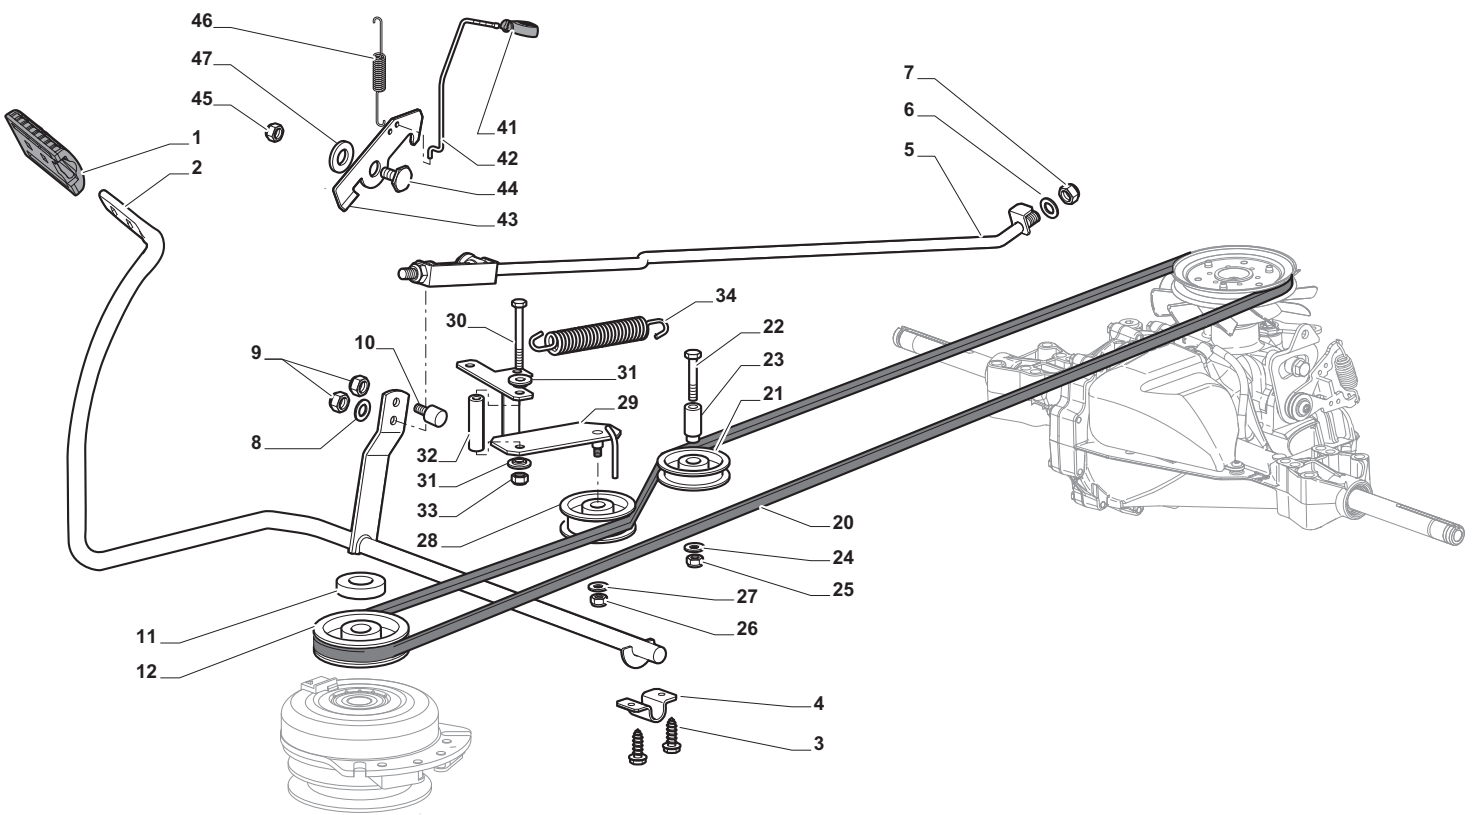

Brake And Gearbox Controls

POS	CODE	Q.TY	DESCRIZIONE	DESCRIPTION	DESCRIPTION	BESCHREIBUNG	NOTES
1	325110409/0	1	Copristaffa	Clamp Cover	Couvre Etrier	Bridedeckel	
2	382000575/0	1	Pedale	Pedal	Pedal	Pedal	
3	12735599/0	4	Vite	Screw	Vis	Schraube	
4	325547231/0	2	Piastra	Plate	Plaque	Platte	
5	382000576/0	1	Asta	Rod	Barre	Stange	
6	12521360/0	1	Rondella	Washer	Rondelle	Scheibe	
7	12156602/0	1	Dado	Nut	Ecrou	Mutter	
8	25670011/0	1	Rondella	Washer	Rondelle	Scheibe	
9	12155000/0	2	Dado	Nut	Ecrou	Mutter	
10	125510116/0	1	Perno	Pin	Pivot	Bolzen	
11	25160021/0	1	Distanziale	Spacer	Entretoise	Entfernungsstück	
12	125601577/0	1	Puleggia	Pulley	Poulie	Riemenscheibe	
20	135062003/0	1	Cinghia	Belt	Courroie	Riemen	
21	25601555/0	1	Puleggia	Pulley	Poulie	Riemenscheibe	
22	12691400/0	1	Vite	Screw	Vis	Schraube	
23	125160051/0	1	Distanziale	Spacer	Entretoise	Entfernungsstück	
24	12523060/0	1	Rondella	Washer	Rondelle	Scheibe	
25	12155000/0	1	Dado	Nut	Ecrou	Mutter	
26	12155000/0	1	Dado	Nut	Ecrou	Mutter	
27	12523060/0	1	Rondella	Washer	Rondelle	Scheibe	
28	25601554/0	1	Puleggia	Pulley	Poulie	Riemenscheibe	
29	382318245/0	1	Leva	Lever	Levier	Hebel	
30	12691600/0	1	Vite	Screw	Vis	Schraube	
31	25038002/1	2	Boccola	Bush	Douille	Büchse	
32	25160027/0	1	Distanziale	Spacer	Entretoise	Entfernungsstück	
33	12155000/0	1	Dado	Nut	Ecrou	Mutter	
34	125430262/0	1	Molla	Spring	Ressort	Feder	
41	325394534/0	1	Manopolina	Knob	Poignee	Griff	
42	125033083/0	1	Asta	Rod	Barre	Stange	
43	325253011/1	1	Gancio	Hook	Crochet	Haken	
44	22524970/2	1	Perno	Pin	Pivot	Bolzen	
45	12155000/0	1	Dado	Nut	Ecrou	Mutter	
46	25430213/0	1	Molla	Spring	Ressort	Feder	
47	12523060/0	1	Rondella	Washer	Rondelle	Scheibe