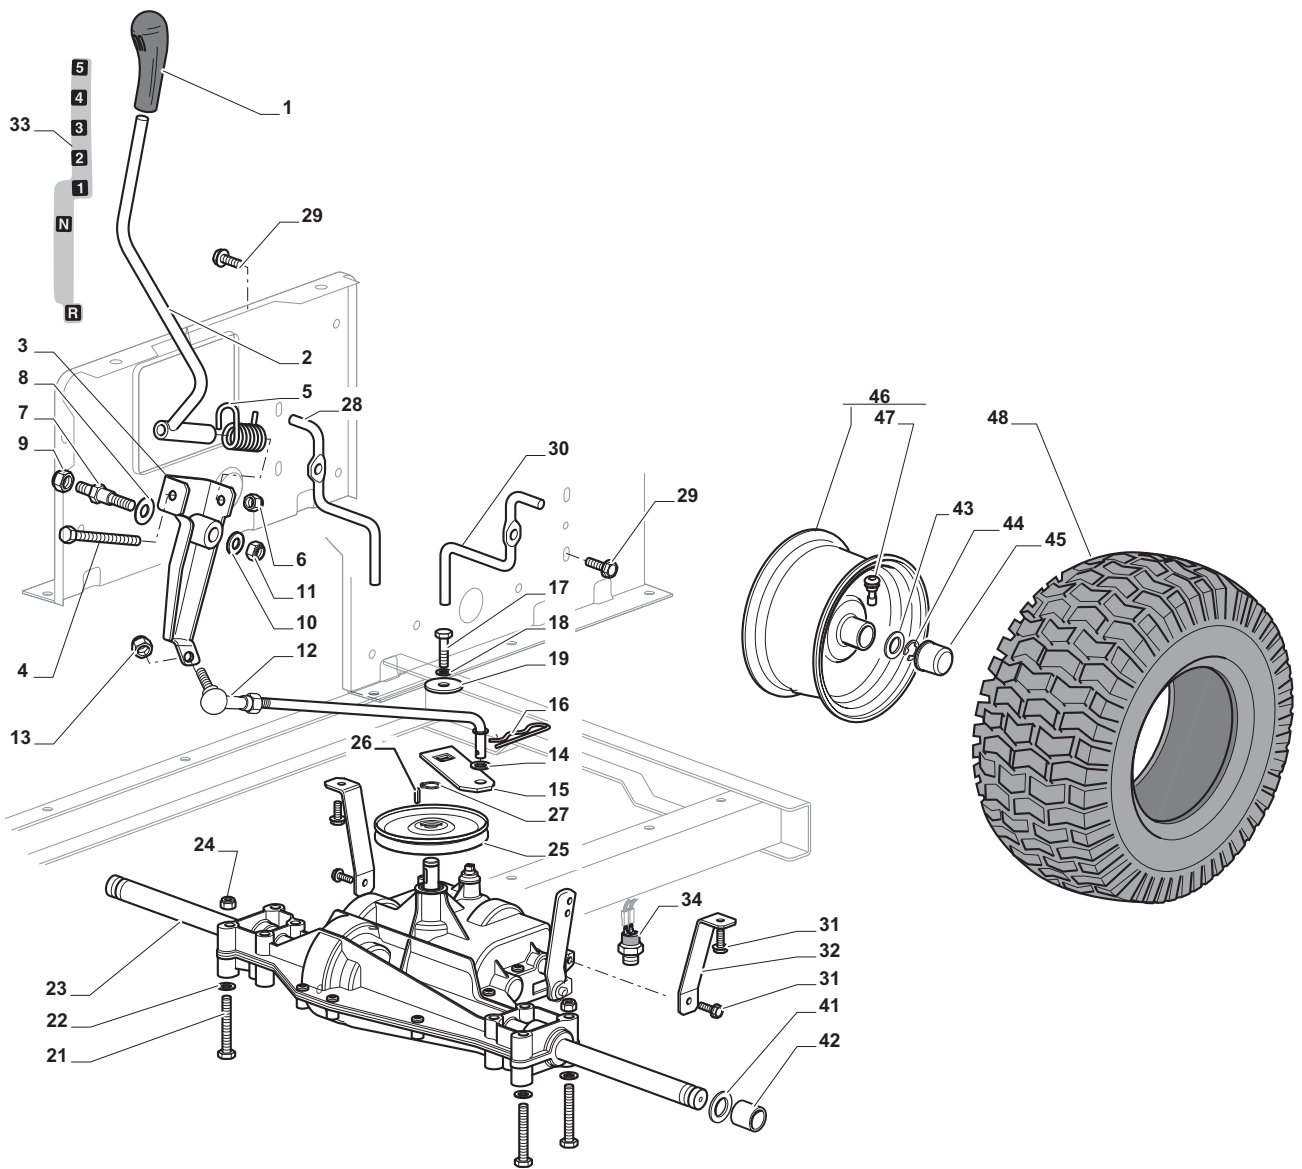

Transmission							
POS	CODE	Q.TY	DESCRIZIONE	DESCRIPTION	DESCRIPTION	BESCHREIBUNG	NOTES
1	325394532/0	1	Manopola	Knob	Poignee	Griff	
2	382318233/0	1	Leva	Lever	Levier	Hebel	
3	382774259/0	1	Staffa	Clamp	Etrier	Bride	
4	12692050/0	1	Vite	Screw	Vis	Schraube	
5	25430226/0	1	Molla	Spring	Ressort	Feder	
6	12155000/0	1	Dado	Nut	Ecrou	Mutter	
7	25510035/0	1	Perno	Pin	Pivot	Bolzen	
8	22672151/0	1	Rondella	Washer	Rondelle	Scheibe	
9	12293201/0	1	Dado	Nut	Ecrou	Mutter	
10	12523060/0	1	Rondella	Washer	Rondelle	Scheibe	
11	12155010/0	1	Dado	Nut	Ecrou	Mutter	
12	382000567/0	1	Asta	Rod	Barre	Stange	
13	12154210/0	1	Dado	Nut	Ecrou	Mutter	
14	12521340/0	1	Rosetta	Washer	Rondelle	Scheibe	
15	325318235/0	1	Leva	Lever	Levier	Hebel	
16	12141418/0	1	Coppiglia	Cotter Pin	Goupille	Splint	
17	12735520/0	1	Vite	Screw	Vis	Schraube	
18	12540040/0	1	Rosetta	Washer	Rondelle	Scheibe	
19	22680009/0	1	Rondella	Washer	Rondelle	Scheibe	
21	12691600/0	4	Vite	Screw	Vis	Schraube	
22	12521350/0	4	Rondella	Washer	Rondelle	Scheibe	
23	18400912/0	1	Asse Posteriore	Rear Axle	Axe Arriere	Hinterachse	Dana 4360-211
24	12155000/0	4	Dado	Nut	Ecrou	Mutter	
25	82601509/0	1	Puleggia	Pulley	Poulie	Riemenscheibe	
26	12139430/0	1	Linguetta	Key	Clavette	Keil	
27	12608950/0	1	Anello Elastico	Snap Ring	Anneau Ressort	Sprengring	
28	125270329/0	1	Guidacinghia	Belt Guide	Guide De Courroire	Riemenführung	
29	12735599/0	2	Vite	Screw	Vis	Schraube	
30	125270330/0	1	Guidacinghia	Belt Guide	Guide De Courroire	Riemenführung	
31	125943009/0	4	Vite	Screw	Vis	Schraube	
32	325785315/0	2	Supporto	Support	Support	Halter	
33	114363451/0	1	Etichetta	Label	Etiquette	Klebzettel	
34	19410610/0	1	Interrutt. Cambio	Gearbox Switch	Int. Boîte De Vitesse	Antrieb Schalter	
41	25670005/1	2	Rosetta	Washer	Rondelle	Scheibe	
42	125160055/0	2	Distanziale	Spacer	Entretoise	Entfernungsstück	
43	25670005/1	6	Rosetta	Washer	Rondelle	Scheibe	
44	12001010/0	2	Anello Elastico	Snap Ring	Anneau Ressort	Sprengring	
45	322110233/0	2	Coprizzo	Hub Cover	Couvre Moyeu	Nabendeckel	
46	382000597/0	2	Cerchio Ruota	Rimm	Bandage Roue	Hintrerrad Felger	
47	25950000/0	2	Valvola	Valve	Soupape	Ventil	
48	125590015/0	2	Pneumatico	Shoe	Pneu	Reifen