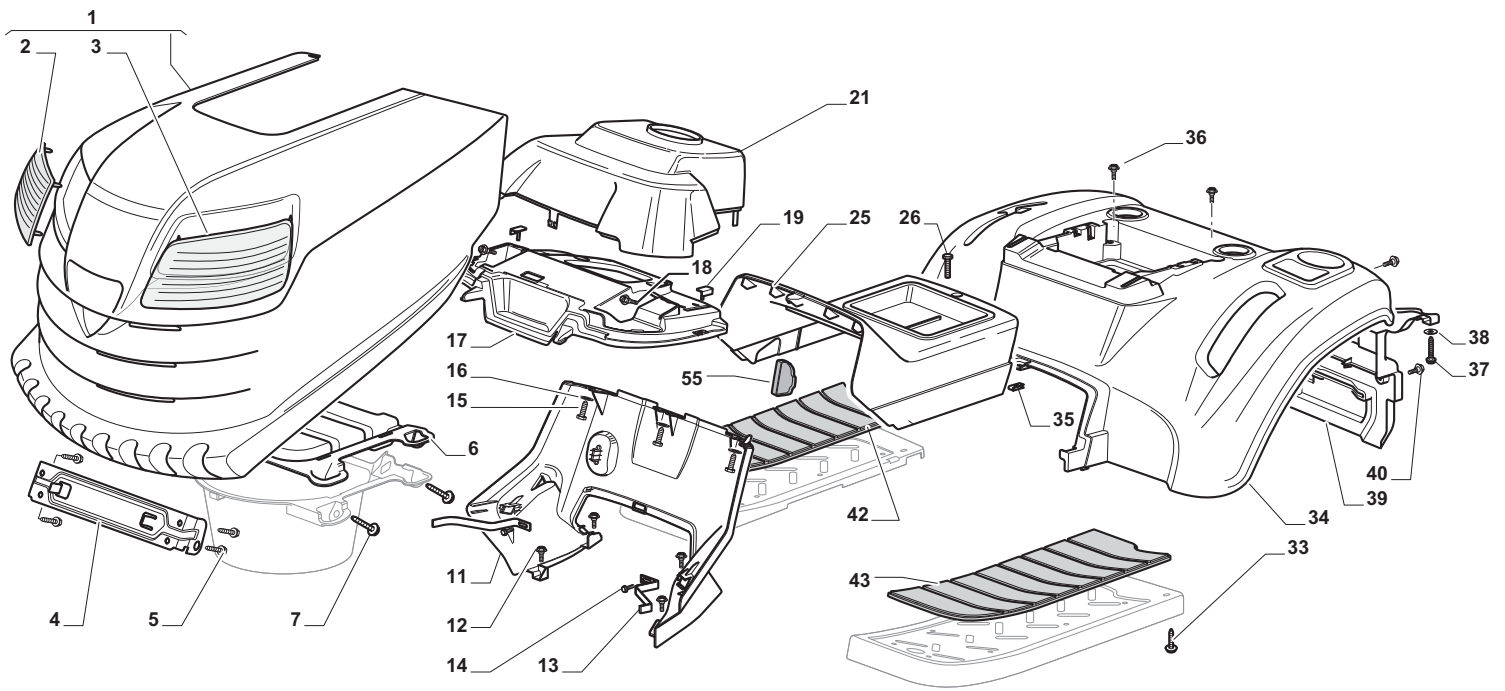

THIS INFORMATION IS NOT INTENDED FOR SALE OR RESALE, AND THIS NOTICE MUST REMAIN ON ALL COPIES.

GLOBAL GARDEN PRODUCTS

Chassis							
POS	CODE	Q.TY	DESCRIZIONE	DESCRIPTION	DESCRIPTION	BESCHREIBUNG	NOTES
1	24487998/0	1	Coppiglia	Cotter Pin	Goupille	Splint	
2	25510079/0	2	Perno	Pin	Pivot	Augenabscheider	
3	12154210/0	2	Dado	Nut	Ecrou	Mutter	
4	12735599/0	2	Vite	Screw	Vis	Schraube	
5	325547225/0	1	Piastrina Destra	Right Plate	Plaque Droite	Rechte Platte	
6	325547227/0	1	Piastrina Sinistra	Left Plate	Plaque Gauche	Linke Platte	
11	382785169/1	1	Supporto Piantone	Steering Column Support	Support Tube De Directiontube De Direction	Lenkungsaeulehalter	
12	125943009/0	4	Vite	Screw	Vis	Schraube	
13	325785331/1	1	Supporto Sedile Destro	Right Seat Support	Support Siege Droite	Rechte Sitzhalter	
14	325785333/1	1	Supporto Sedile Sinistro	Left Seat Support	Support Siege Gauche	Linke Sitzhalter	
15	125943009/0	6	Vite	Screw	Vis	Schraube	
16	382785179/0	1	Supporto Pedana	Footboard Support	Support Marchepied	Fussbretthalter	
17	125943009/0	2	Vite	Screw	Vis	Schraube	
18	125943009/0	2	Vite	Screw	Vis	Schraube	
20	325500041/1	1	Pedana Destra	Right Footboard	Marchepied Droite	Rechte Fussbrett	
21	325500043/1	1	Pedana Sinistra	Left Footboard	Marchepied Gauche	Linke Fussbrett	
22	12735599/0	2	Vite	Screw	Vis	Schraube	
25	12293201/0	2	Dado	Nut	Ecrou	Mutter	
26	325820109/1	1	Supporto Sedile	Seat Support	Support Siege	Sitzhalter	
27	125160048/0	2	Distanziale	Spacer	Entretoise	Entfernungsstück	
28	125430263/0	2	Molla	Spring	Ressort	Feder	
29	325060038/0	1	Camma	Cam	Came	Nocken	
30	325820105/1	1	Supporto	Support	Support	Halter	
31	125430264/0	2	Molla	Spring	Ressort	Feder	
32	12521350/0	2	Rondella	Washer	Rondelle	Scheibe	
33	12691400/0	2	Vite	Screw	Vis	Schraube	
34	325122002/0	2	Cuffia	Hood	Protecteur	Schutzkasten	
35	382547061/0	1	Piastra	Plate	Plaque	Platte	
36	22524970/2	2	Perno	Pin	Pivot	Bolzen	
37	382820151/0	1	Supporto Sedile	Seat Support	Support Siege	Sitzhalter	
38	12155010/0	2	Dado	Nut	Ecrou	Mutter	
39	118203854/0	2	Cappuccio	Protection	Capuchon	Stecker	
40	125943009/0	4	Vite	Screw	Vis	Schraube	