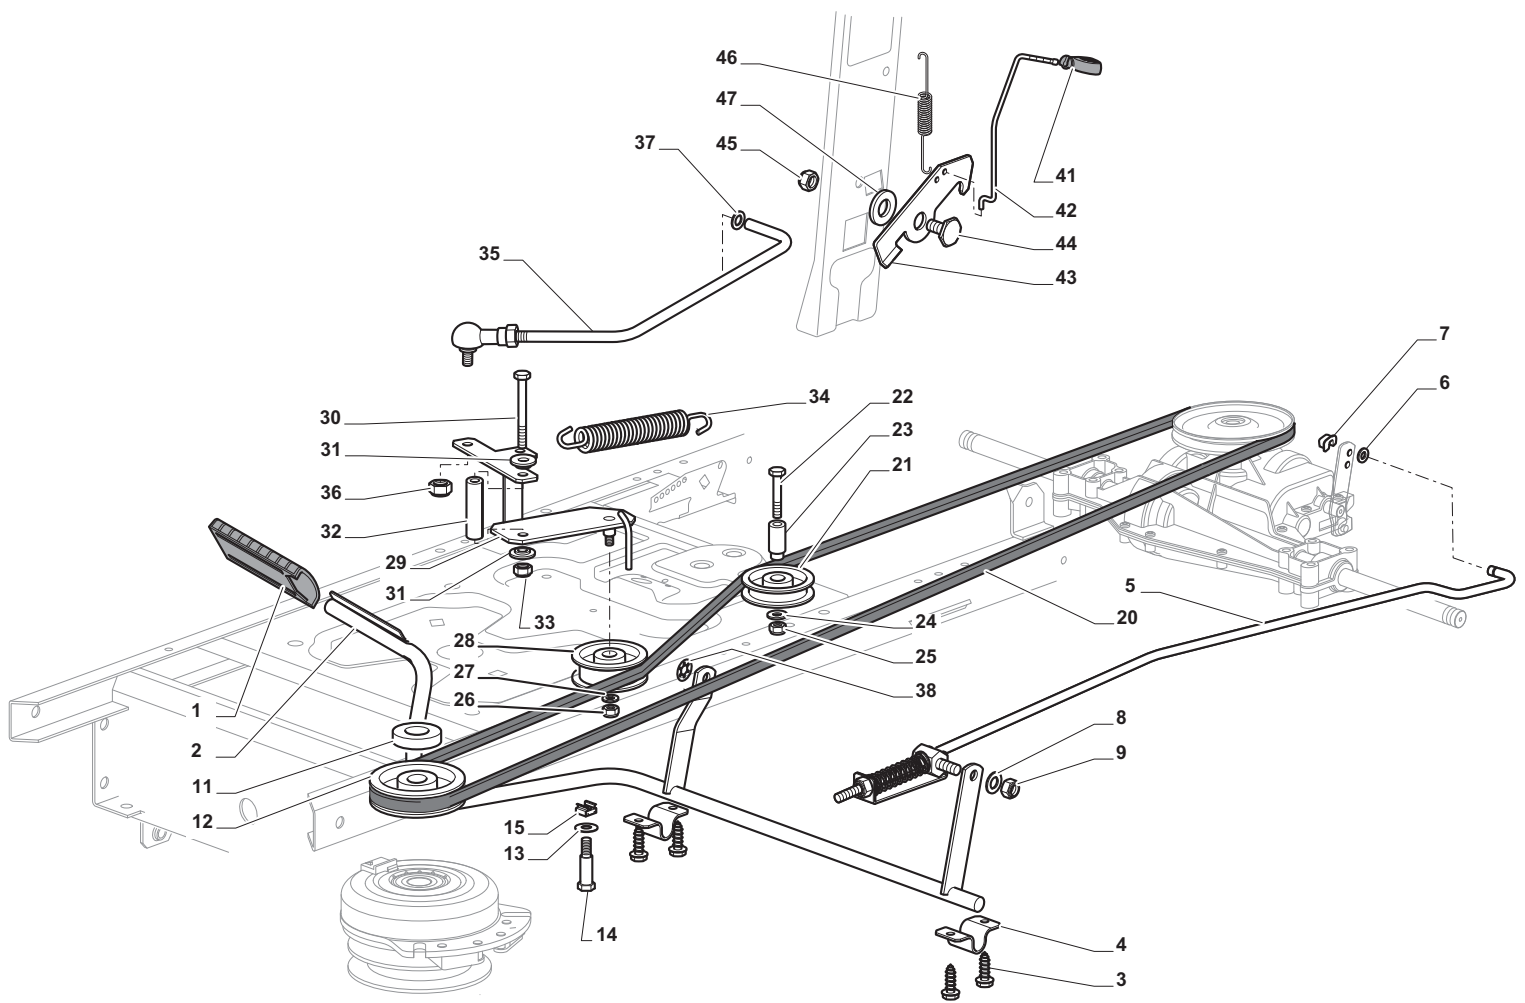

Brake And Gearbox Controls

POS	CODE	Q.TY	DESCRIZIONE	DESCRIPTION	DESCRIPTION	BESCHREIBUNG	NOTES
1	325110391/0	1	Copristaffa	Clamp Cover	Couvre Etrier	Bridedeckel	
2	382500033/0	1	Pedale	Pedal	Pedal	Pedal	
3	12735599/0	4	Vite	Screw	Vis	Schraube	
4	325547231/0	2	Piastra	Plate	Plaque	Platte	
5	382000568/0	1	Asta	Rod	Barre	Stange	
6	12521350/0	1	Rondella	Washer	Rondelle	Scheibe	
7	12436050/0	1	Piastrina	Plate	Plaque	Platte	
8	25670011/0	1	Rondella	Washer	Rondelle	Scheibe	
9	12155000/0	1	Dado	Nut	Ecrou	Mutter	
11	25160021/0	1	Distanziale	Spacer	Entretoise	Entfernungsstück	
12	25601567/0	1	Puleggia	Pulley	Poulie	Riemenscheibe	
13	12524010/0	2	Rosetta	Washer	Rondelle	Scheibe	
14	25580030/0	2	Piolo Guidacinghia (Mecc.)	Belt Guide (Mech.)	Guide De Courroire (Mec.)	Riemenführung (Mech.)	
15	12360425/0	2	Dado (Mecc.)	Nut (Mech.)	Ecrou (Mec.)	Mutter (Mech.)	
20	135062013/0	1	Cinghia	Belt	Courroie	Riemen	
21	25601555/0	1	Puleggia	Pulley	Poulie	Riemenscheibe	
22	12691400/0	1	Vite	Screw	Vis	Schraube	
23	125160051/0	1	Distanziale	Spacer	Entretoise	Entfernungsstück	
24	12523060/0	1	Rondella	Washer	Rondelle	Scheibe	
25	12155000/0	1	Dado	Nut	Ecrou	Mutter	
26	12155000/0	1	Dado	Nut	Ecrou	Mutter	
27	12523060/0	1	Rondella	Washer	Rondelle	Scheibe	
28	25601554/0	1	Puleggia	Pulley	Poulie	Riemenscheibe	
29	382318235/0	1	Leva	Lever	Levier	Hebel	
30	12691600/0	1	Vite	Screw	Vis	Schraube	
31	25038002/1	2	Boccola	Bush	Douille	Büchse	
32	25160027/0	1	Distanziale	Spacer	Entretoise	Entfernungsstück	
33	12155000/0	1	Dado	Nut	Ecrou	Mutter	
34	125430262/0	1	Molla	Spring	Ressort	Feder	
35	382820016/0	1	Ass. Tirante	Tie Rod Ass.Y	Ens. Tirant	Spannstange, Komplet	
36	12293201/0	1	Dado	Nut	Ecrou	Mutter	
37	12521350/0	1	Rondella	Washer	Rondelle	Scheibe	
38	12604899/0	1	Fissatore A Corona	Crown Fastener	Fixateur A Couronne	Kronescheibe	
41	325394534/0	1	Manopolina	Knob	Poignee	Griff	
42	125033083/0	1	Asta	Rod	Barre	Stange	
43	325253011/1	1	Gancio	Hook	Crochet	Haken	
44	22524970/2	1	Perno	Pin	Pivot	Bolzen	
45	12155000/0	1	Dado	Nut	Ecrou	Mutter	
46	25430213/0	1	Molla	Spring	Ressort	Feder	
47	12523060/0	1	Rondella	Washer	Rondelle	Scheibe