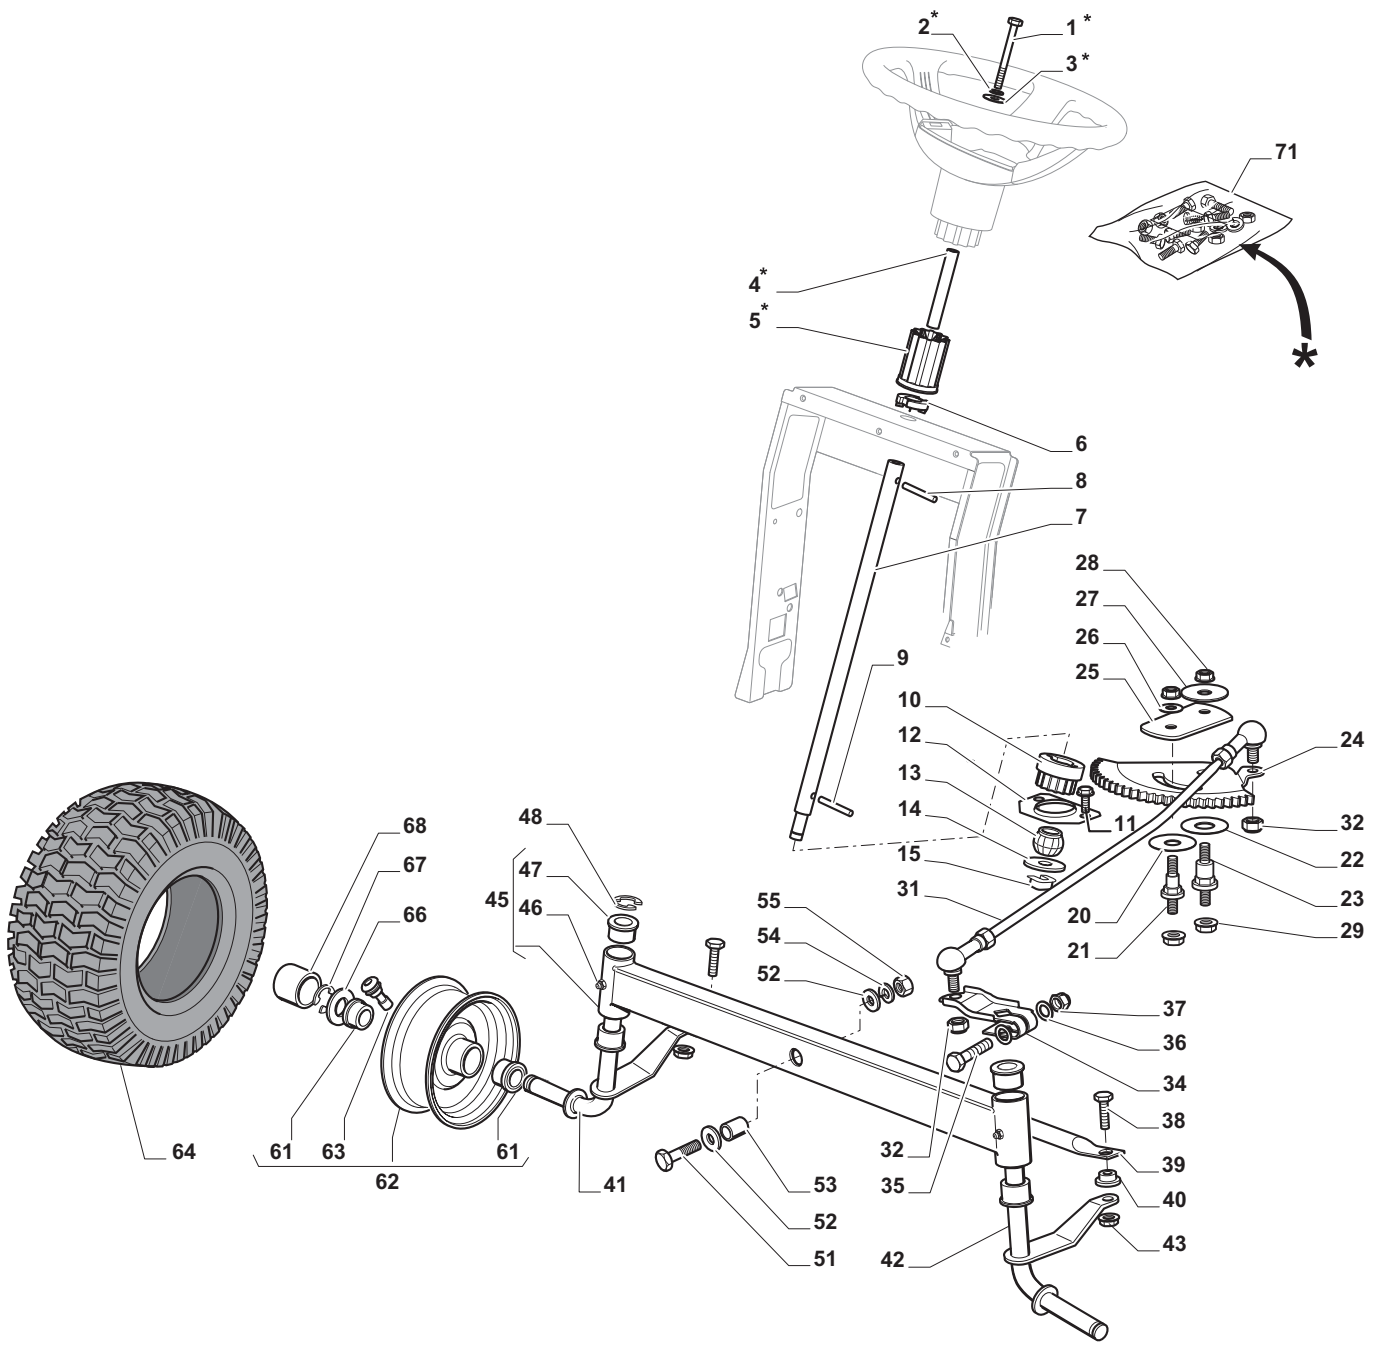

Steering							
POS	CODE	Q.TY	DESCRIZIONE	DESCRIPTION	DESCRIPTION	BESCHREIBUNG	NOTES
1	12692050/0	1	Vite	Screw	Vis	Schraube	
2	12540260/0	1	Rondella	Washer	Rondelle	Scheibe	
3	12523070/0	1	Rondella	Washer	Rondelle	Scheibe	
4	125160047/0	1	Distanziale	Spacer	Entretoise	Entfernungsstück	
5	325785318/0	1	Supporto	Support	Support	Halter	
6	325038008/0	1	Boccola	Bush	Douille	Büchse	
7	125520007/0	1	Piantone	Steering Column	Tube De Direction	Lenkungsaeule	
8	112620300/0	1	Spina	Pin	Goupille	Stift	
9	12622650/0	1	Spina	Pin	Goupille	Stift	
10	125570003/0	1	Pignone	Pinion	Pignon	Ritzel	
11	27943051/0	2	Vite	Screw	Vis	Schraube	
12	325785213/1	1	Supporto	Support	Support	Halter	
13	25743000/0	1	Snodo	Joint	Joint	Gelenk	
14	12521370/0	1	Rondella	Washer	Rondelle	Scheibe	
15	12436030/0	1	Piastrina	Plate	Plaquette	Plattechen	
20	22672151/0	1	Rondella	Washer	Rondelle	Scheibe	
21	125510104/0	1	Perno	Pin	Pivot	Bolzen	
22	125670023/0	1	Rondella	Washer	Rondelle	Scheibe	
23	125510109/0	1	Perno	Pin	Pivot	Bolzen	
24	325735519/0	1	Settore	Steering Shaft	Arbre Direction	Lenkungswelle	
25	325547233/0	1	Piastra	Plate	Plaque	Platte	
26	12369500/0	1	Disco Elastico	Elastic Washer	Disque Elastique	Federscheibe	
27	22160400/0	1	Disco Elastico	Elastic Washer	Rondelle Elastique	Federscheibe	
28	12155010/0	2	Dado	Nut	Ecrou	Mutter	
29	12154210/0	2	Dado	Nut	Ecrou	Mutter	
31	382000566/1	1	Asta Comando Sterzo	Steering Rod	Barre De Direction	Lenkungsstab	
32	12156602/0	2	Dado	Nut	Ecrou	Mutter	
34	325318243/0	1	Leva Comando	Lever	Levier	Hebel	
35	12692390/0	1	Vite	Screw	Vis	Schraube	
36	12521360/0	2	Rondella	Washer	Rondelle	Scheibe	
37	12156602/0	1	Dado	Nut	Ecrou	Mutter	
38	125510103/0	2	Perno	Pin	Pivot	Bolzen	
39	325840029/0	1	Tirante Colleg. Fuselli	Tie Rod	Tirant	Spannstange	
40	325038007/0	2	Boccola	Bush	Douille	Büchse	
41	382230369/0	1	Fusello Destro 13 "	Right Stub Axle 13 "	Fuseau Droite 13 "	Rechter Achsschenkel 13 "	
41	382230373/0	1	Fusello Destro 15"	Right Stub Axle 15"	Fuseau Droite 15"	Rechter Achsschenkel 15"	
42	382230371/0	1	Fusello Sinistro 13 "	Left Stub Axle 13 "	Fuseau Gauche 13 "	Linker Achsschenkel 13 "	
42	382230375/0	1	Fusello Sinistro 15"	Left Stub Axle 15"	Fuseau Gauche 15"	Linker Achsschenkel 15"	
43	12155000/0	2	Dado	Nut	Ecrou	Mutter	
45	382034030/0	1	Bilanciere Con Boccola Ed Ingrassatore	Equalizer With Bush And Lubricator	Balancier Avec Douille Et Graisseur	Kipphebel Mit Büchse Und Fettbüchse	
46	12379511/0	2	Ingrassatore	Grease Dispenser	Graisseur	Fettbüchse	
47	25034002/1	4	Boccola	Bush	Douille	Büchse	
48	12001010/0	1	Anello Elastico	Snap Ring	Anneau Ressort	Sprengring	
51	12692695/0	1	Vite	Screw	Vis	Schraube	
52	12523100/0	2	Rondella	Washer	Rondelle	Scheibe	
53	25160016/0	1	Distanziale	Spacer	Entretoise	Entfernungsstück	
54	12587100/0	1	Grower	Grower	Grower	Grower	
55	12295300/0	1	Dado	Nut	Ecrou	Mutter	
61	25122200/2	4	Cuscinetto	Bearing	Roulement	Lager	
62	182000598/0	2	Cerchio Ruota	Rimm	Bandage Roue	Vorderrad Felger	
63	25950000/0	2	Valvola	Valve	Soupape	Ventil	
64	125590014/0	2	Pneumatico 13 "	Tire 13 "	Pneu 13 "	Reifen 13 "	
64	127590066/0	2	Pneumatico 15"	Tire 15"	Pneu 15"	Reifen 15"	
66	25670005/1	2	Rosetta	Washer	Rondelle	Scheibe	
67	12001010/0	2	Anello Elastico	Snap Ring	Anneau Ressort	Sprengring	
68	322110233/0	2	Coprizzo	Hub Cover	Couvre Moyeu	Nabendeckel	
70	382180124/0	1	Dotazione Viteria	Screws Outfit	Ensemble Des Vis	Schraubenausrüstung