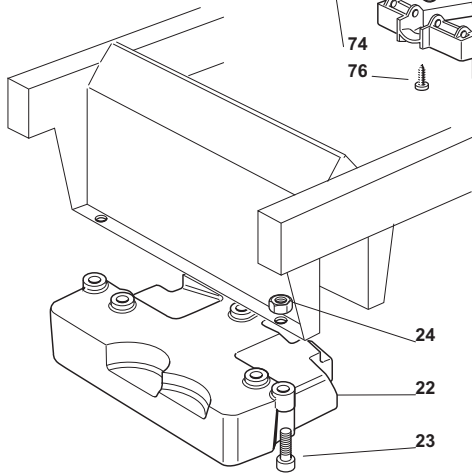

Optionals On Request							
POS	CODE	Q.TY	DESCRIZIONE	DESCRIPTION	DESCRIPTION	BESCHREIBUNG	NOTES
3	25510022/0	2	Perno	Pin	Pivot	Bolzen	
4	24487998/0	2	Coppiglia	Cotter Pin	Goupille	Splint	
5	82180062/0	1	Dotazione Viteria	Screws Outfit	Ensemble Des Vis	Schraubenausrüstung	
22	25519997/1	1	Peso	Weight	Poids	Gewicht	
23	12760520/0	3	Vite	Screw	Vis	Schraube	
24	12155000/0	3	Dado	Nut	Ecrou	Mutter	
42	25510021/1	1	Perno	Pin	Pivot	Bolzen	
43	24487999/0	1	Coppiglia	Cotter Pin	Goupille	Split	
51	182180090/0	1	Carica Batterie	Battery Charger	Chargeur De Batteries	Batterieladegerät	EU plug
51	182180091/0	1	Carica Batterie (U.K.)	Battery Charger (U.K.)	Chargeur De Batteries (U.K.)	Batterieladegerät (U.K.)	UK plug
72	25140093/0	1	Deflettore	Deflector	Deflecteur	Abweiser	
73	25394007/0	1	Manico	Handle	Guidon	Stiel	
74	25510077/0	1	Perno	Pin	Pivot	Bolzen	
75	25430245/0	1	Molla	Spring	Ressort	Feder	
76	12735410/0	1	Vite	Screw	Vis	Schraube	
77	25280000/1	1	Impugnatura	Handgrip	Branche	Griff	
78	25840011/1	1	Tirante In Gomma	Elastic Tie-Rod	Tirant Elastique	Elastische Zugstäbe	
79	25253004/0	2	Gancio	Hook	Crochet	Haken