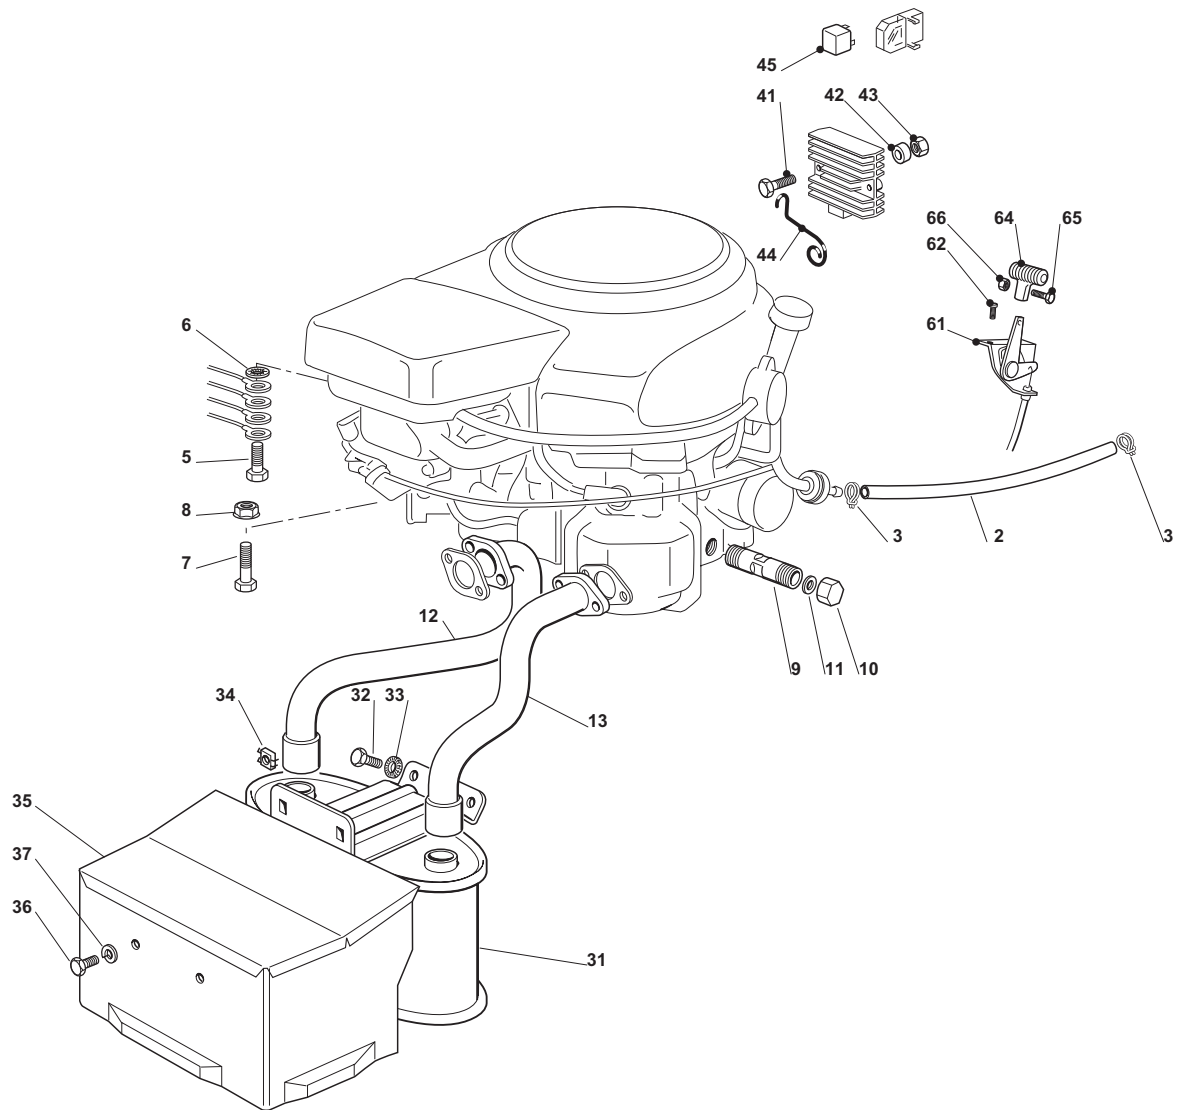

Engine - Honda GCV 530							
POS	CODE	Q.TY	DESCRIZIONE	DESCRIPTION	DESCRIPTION	BESCHREIBUNG	NOTES
2	25869057/0	1	Tubo Collegamento (1000 Mm)	Connecting Tube (1000 Mm)	Tube De Connexion (1000 Mm)	Verbindungsrohr (1000 Mm)	
3	18375051/1	2	Fascetta	Fair Led	Fixation De Cable	Kabelbefestigung	
5	12735599/0	1	Vite	Screw	Vis	Schraube	
6	12540260/0	1	Rondella	Washer	Rondelle	Scheibe	
7	12691115/0	4	Vite	Screw	Vis	Schraube	
8	12154210/0	4	Dado	Nut	Ecrou	Mutter	
9	125598052/1	1	Prolunga Scarico Olio	Oil Discharge Extension	Extension Dech. Huile	Öl Abfluss	
10	18737849/0	1	Tappo Per Prolunga	Oil Cap	Bouchon Huile	Oelverschluss	
11	18401001/1	1	Guarnizione	Oil Seal	Garniture	Dichtung	
12	18738221/0	1	Tubo Scarico Destro	Exhaust Tube Right	Tube Echappement Droit	Abgasungrohr, Rechte	
13	18738222/0	1	Tubo Scarico Sinistro	Exhaust Tube Left	Tube Echappement Gau.	Abgasungrohr, Linke	
31	82750003/0	1	Silenziatore	Muffler	Silenceux	Auspuff	
32	12793102/0	2	Vite	Screw	Vis	Schraube	
33	12540260/0	2	Rondella	Washer	Rondelle	Scheibe	
34	12360425/0	2	Dado	Nut (Mech.)	Ecrou	Mutter	
35	82598005/2	1	Protezione	Guard	Protection	Schutze	
36	12792611/0	2	Vite	Screw	Vis	Schraube	
37	12583500/0	2	Grower	Grower	Grower	Grower	
41	12815221/0	2	Vite	Screw	Vis	Schraube	
42	22170950/0	2	Distanziale	Spacer	Entretoise	Entfernungsstück	
43	12292102/0	2	Dado	Nut	Ecrou	Mutter	
44	27430561/0	1	Molla	Spring	Ressort	Feder	
45	33567000/0	1	Rele'	Relay	Relais	Relais	
61	82000200/1	1	Acceleratore	Accelerator	Accelérateur	Gas Zug	
62	125943012/0	2	Vite	Screw	Vis	Schraube	
64	25394501/0	1	Manopolina	Handle	Poigne	Griff	
65	12726388/0	1	Vite	Screw	Vis	Schraube	
66	12290800/0	1	Dado	Nut	Ecrou	Mutter