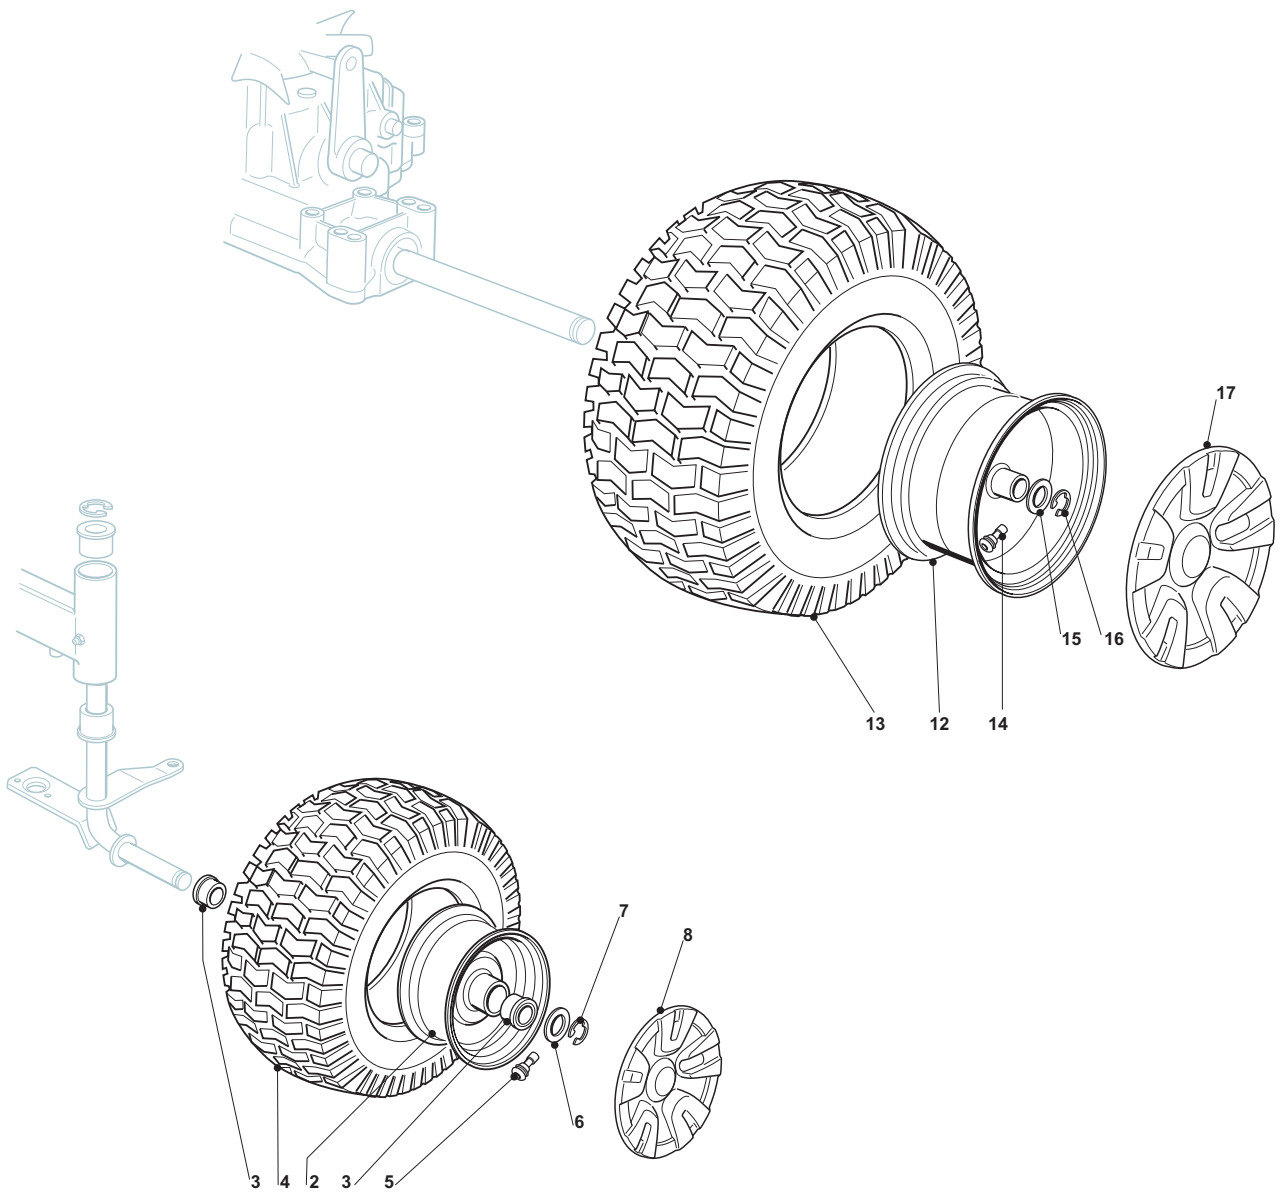

Wheels							
POS	CODE	Q.TY	DESCRIZIONE	DESCRIPTION	DESCRIPTION	BESCHREIBUNG	NOTES
2	182000598/0	2	Cerchio Ruota	Rimm	Bandage Roue	Vorderrad Felger	
3	25122200/2	4	Cuscinetto	Bearing	Roulement	Lager	
4	125590014/0	2	Pneumatico 13 "	Tyre 13 "	Pneu 13 "	Reifen 13 "	
4	127590066/0	2	Pneumatico 15"	Tyre 15"	Pneu 15"	Reifen 15"	
5	25950000/0	2	Valvola	Valve	Soupape	Ventil	
6	25670005/1	2	Rosetta	Washer	Rondelle	Scheibe	
7	12001000/0	2	Anello Elastico	Snap Ring	Anneau Ressort	Sprengring	
8	82110274/0	2	Coprinozzo	Hub Cover	Couvre Moyeu	Nabendeckel	
12	182000599/0	2	Cerchio Ruota	Rimm	Bandage Roue	Hintrerrad Felger	
13	125590015/0	2	Pneumatico	Shoe	Pneu	Reifen	
14	25950000/0	2	Valvola	Valve	Soupape	Ventil	
15	25670005/1	2	Rosetta	Washer	Rondelle	Scheibe	
16	12001010/0	2	Anello Elastico	Snap Ring	Anneau Ressort	Sprengring	
17	82110275/0	2	Copri ruota Post.	Rear Wheel Deck	Couvre Roue Post.	Hinterraddeckel