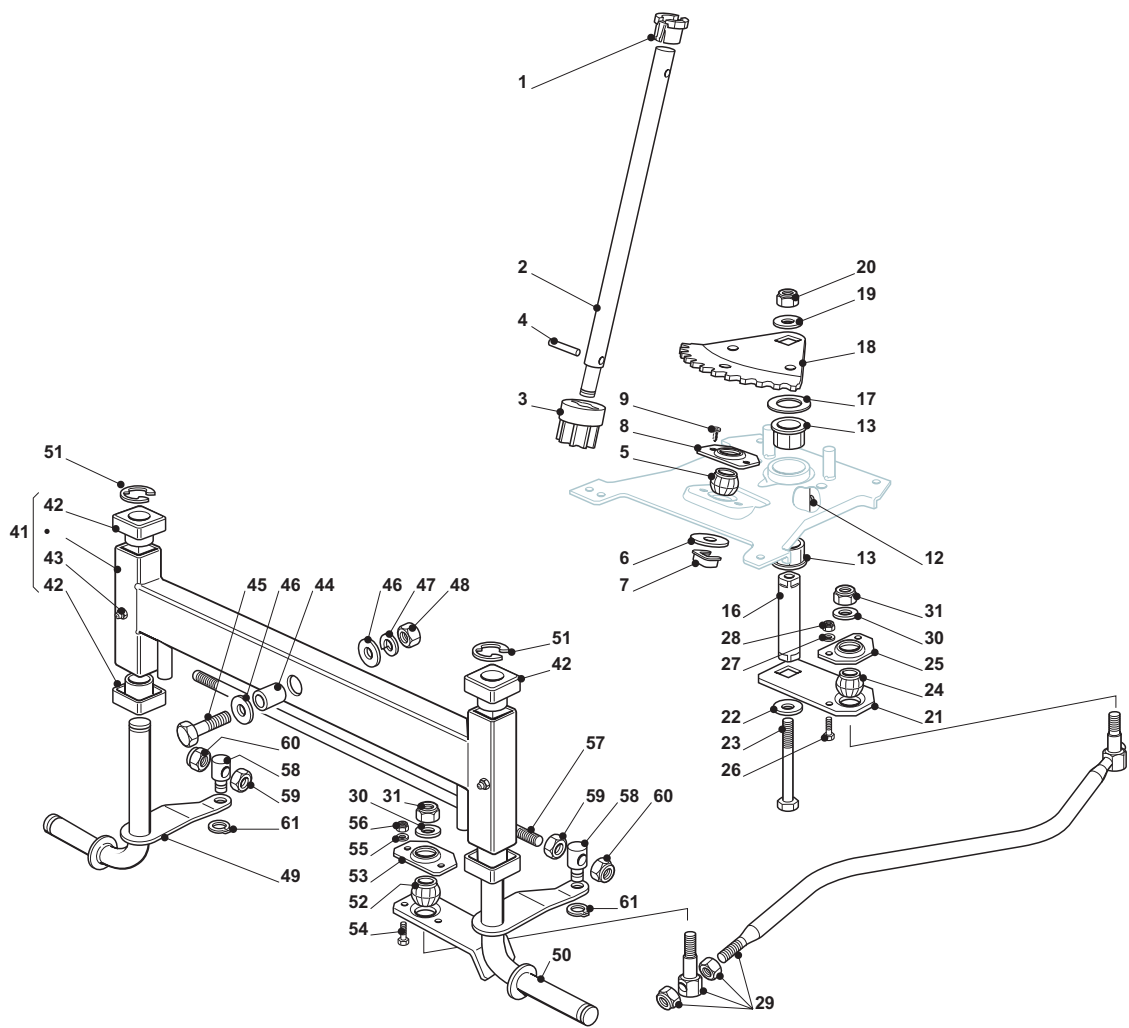

Steering							
POS	CODE	Q.TY	DESCRIZIONE	DESCRIPTION	DESCRIPTION	BESCHREIBUNG	NOTES
1	25038004/0	1	Boccola	Bush	Douille	Büchse	
2	125520006/1	1	Piantone	Steering Column	Tube De Direction	Lenkungsaeule	
3	27570050/0	1	Pignone	Pinion	Pignon	Ritzel	
4	12622650/0	1	Spina	Pin	Goupille	Stift	
5	25743000/0	1	Snodo	Joint	Joint	Gelenk	
6	12521370/0	1	Rondella	Washer	Rondelle	Scheibe	
7	12436030/0	1	Piastrina	Plate	Plaquette	Plattechen	
8	325785213/1	1	Supporto	Support	Support	Halter	
9	12729601/1	2	Vite	Screw	Vis	Schraube	
12	12379511/0	1	Ingrassatore	Grease Dispenser	Graisseur	Fettbüchse	
13	25040624/0	2	Bussola	Bush	Douille	Büchse	
16	25510092/0	1	Perno	Pin	Pivot	Bolzen	
17	25670019/0	1	Rosetta	Washer	Rondelle	Scheibe	
18	25735513/0	1	Settore	Steering Shaft	Arbre Direction	Lenkungswelle	
19	12523080/0	1	Rosetta	Washer	Rondelle	Scheibe	
20	12155020/0	1	Dado	Nut	Ecrou	Mutter	
21	25318205/0	1	Leva	Lever	Levier	Hebel	
22	12523080/0	1	Rosetta	Washer	Rondelle	Scheibe	
23	12794985/0	1	Vite	Screw	Vis	Schraube	
24	25743000/0	1	Snodo	Joint	Joint	Gelenk	
25	325785213/1	1	Supporto	Support	Support	Halter	
26	12791213/1	2	Vite	Screw	Vis	Schraube	
27	12521330/0	2	Rosetta	Washer	Rondelle	Scheibe	
28	12154510/0	2	Dado	Nut	Ecrou	Mutter	
29	382000538/1	1	Asta Com. Sterzo	Steering Rod	Levier Barre De Direction	Lenkungsstab	
30	12523070/0	2	Rondella	Washer	Rondelle	Scheibe	
31	12155010/0	2	Dado	Nut	Ecrou	Mutter	
41	382034021/1	1	Bilanciere Con Boccola Ed Ingrassatore	Equalizer With Bush And Lubricator	Balancier Avec Douille Et Graisseur	Kipphebel Mit Büchse Und Fettbüchse	
42	25040622/0	4	Boccola	Bush	Douille	Büchse	
43	12379511/0	2	Ingrassatore	Grease Dispenser	Graisseur	Fettbüchse	
44	25160016/0	1	Distanziale	Spacer	Entretoise	Entfernungsstück	
45	12692695/0	1	Vite	Screw	Vis	Schraube	
46	12523100/0	2	Rondella	Washer	Rondelle	Scheibe	
47	12587100/0	1	Grower	Grower	Grower	Grower	
48	12295300/0	1	Dado	Nut	Ecrou	Mutter	
49	82230363/0	1	Fusello Destro	Right Stub Axle	Fuseau Droite	Rechter Achsschenkel	
50	82230365/0	1	Fusello Sinistro	Left Stub Axle	Fuseau Gauche	Linker Achsschenkel	
51	12001000/0	2	Anello Elastico	Snap Ring	Anneau Ressort	Sprengring	
52	25743000/0	1	Snodo	Joint	Joint	Gelenk	
53	325785213/1	1	Supporto	Support	Support	Halter	
54	12791213/1	2	Vite	Screw	Vis	Schraube	
55	12521330/0	2	Rosetta	Washer	Rondelle	Scheibe	
56	12154510/0	2	Dado	Nut	Ecrou	Mutter	
57	25840022/0	1	Tirante Colleg. Fuselli	Tie Rod	Tirant	Spannstange	
58	25510096/0	2	Perno	Pin	Pivot	Bolzen	
59	12295200/0	2	Dado	Nut	Ecrou	Mutter	
60	12156602/0	2	Dado	Nut	Ecrou	Mutter	
61	12000956/0	2	Anello Elastico	Snap Ring	Anneau Ressort	Sprengring