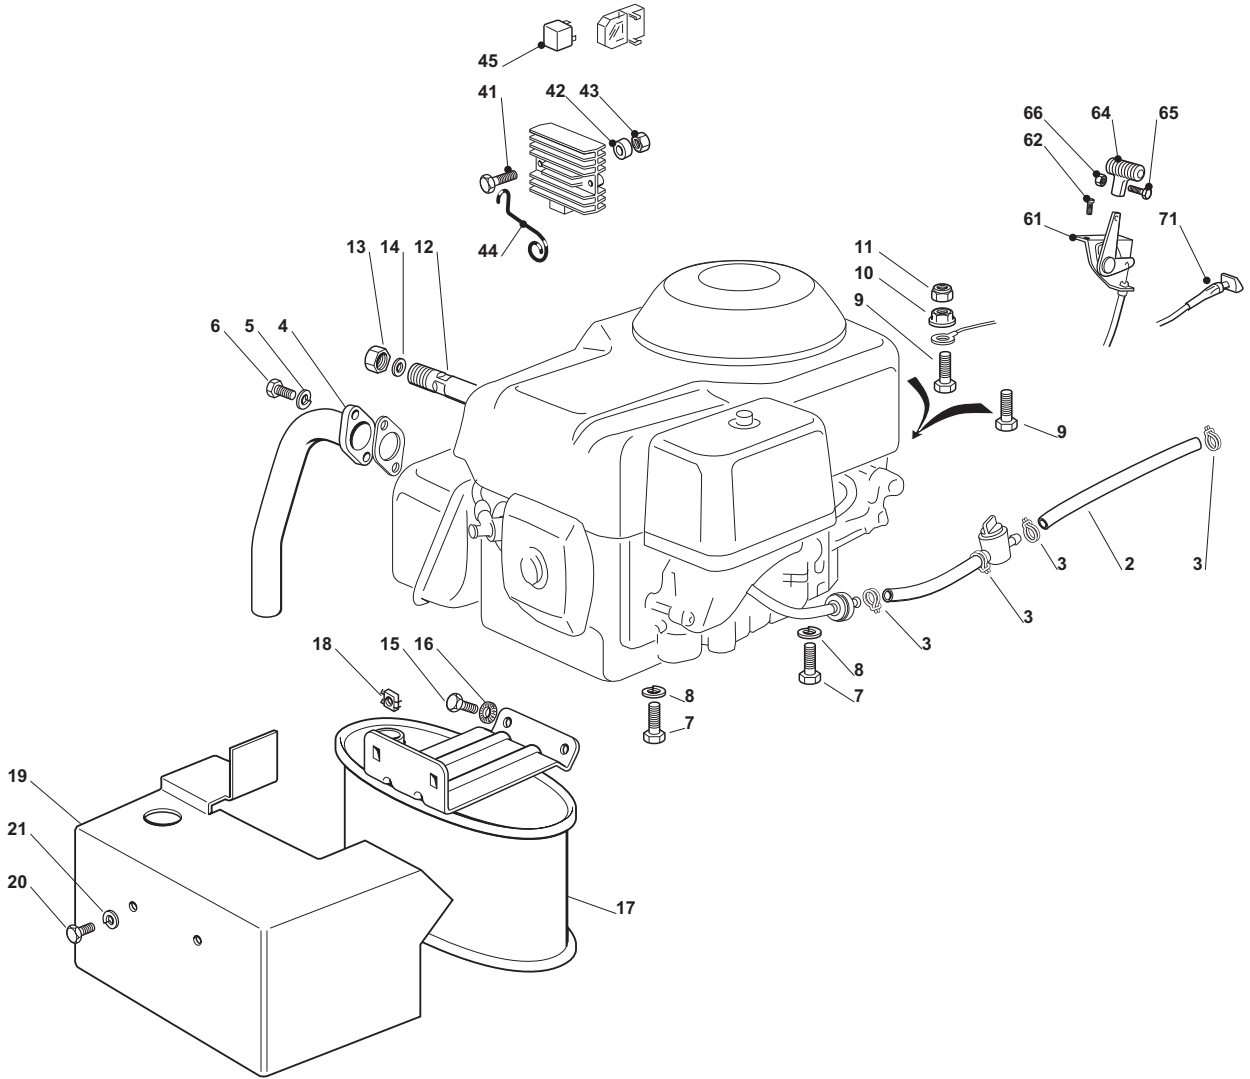

Engine - Honda GXV 390							
POS	CODE	Q.TY	DESCRIZIONE	DESCRIPTION	DESCRIPTION	BESCHREIBUNG	NOTES
2	25869057/0	1	Tubo Collegamento (1000 Mm)	Connecting Tube (1000 Mm)	Tube De Connexion (1000 Mm)	Verbindungsrohr (1000 Mm)	
3	18375051/1	4	Fascetta	Fair Led	Fixation De Cable	Kabelbefestigung	
4	18738204/0	1	Tubo Scarico	Exhaust Tube	Tube Echappement	Abgasungrohr	
5	12583500/0	2	Grower	Grower	Grower	Grower	
6	12793102/0	2	Vite	Screw	Vis	Schraube	
7	12735802/0	2	Vite	Screw	Vis	Schraube	
8	12583500/0	2	Grower	Grower	Grower	Grower	
9	12691100/0	2	Vite	Screw	Vis	Schraube	
10	12154210/0	2	Dado	Nut	Ecrou	Mutter	
11	12155000/0	1	Dado	Nut	Ecrou	Mutter	
12	27598061/1	1	Prolunga Scarico Olio	Oil Discharge Extension	Extension Rallonge De Dech. Huile	Öl Entlerungsverlaen Gerung	
13	18737849/0	1	Tappo Per Prolunga	Oil Cap	Bouchon Huile	Oelverschluss	
14	18401001/1	1	Guarnizione	Oil Seal	Garniture	Dichtung	
15	12792611/0	2	Vite	Screw	Vis	Schraube	
16	12540260/0	2	Rondella	Washer	Rondelle	Scheibe	
17	182750010/0	1	Silenziatore	Muffler	Silenceux	Auspuff	
18	12360425/0	2	Dado	Nut (Mech.)	Ecrou	Mutter	
19	82598003/1	1	Protezione	Guard	Protection	Schutze	
20	125943012/0	2	Vite	Screw	Vis	Schraube	
21	12583500/0	2	Grower	Grower	Grower	Grower	
41	12815221/0	2	Vite	Screw	Vis	Schraube	
42	22170950/0	2	Distanziale	Spacer	Entretoise	Entfernungsstück	
43	12292102/0	2	Dado	Nut	Ecrou	Mutter	
44	27430561/0	1	Molla	Spring	Ressort	Feder	
45	33567000/0	1	Rele'	Relay	Relais	Relais	
61	82000200/1	1	Acceleratore	Accelerator	Accelérateur	Gas Zug	
62	12788512/0	2	Vite	Screw	Vis	Schraube	
64	25394501/0	1	Manopolina	Handle	Poigne	Griff	
65	12726388/0	1	Vite	Screw	Vis	Schraube	
66	12290800/0	1	Dado	Nut	Ecrou	Mutter	
71	125090007/0	1	Comando Starter	Choke Control	Commande Starter	Starter Betaetigung