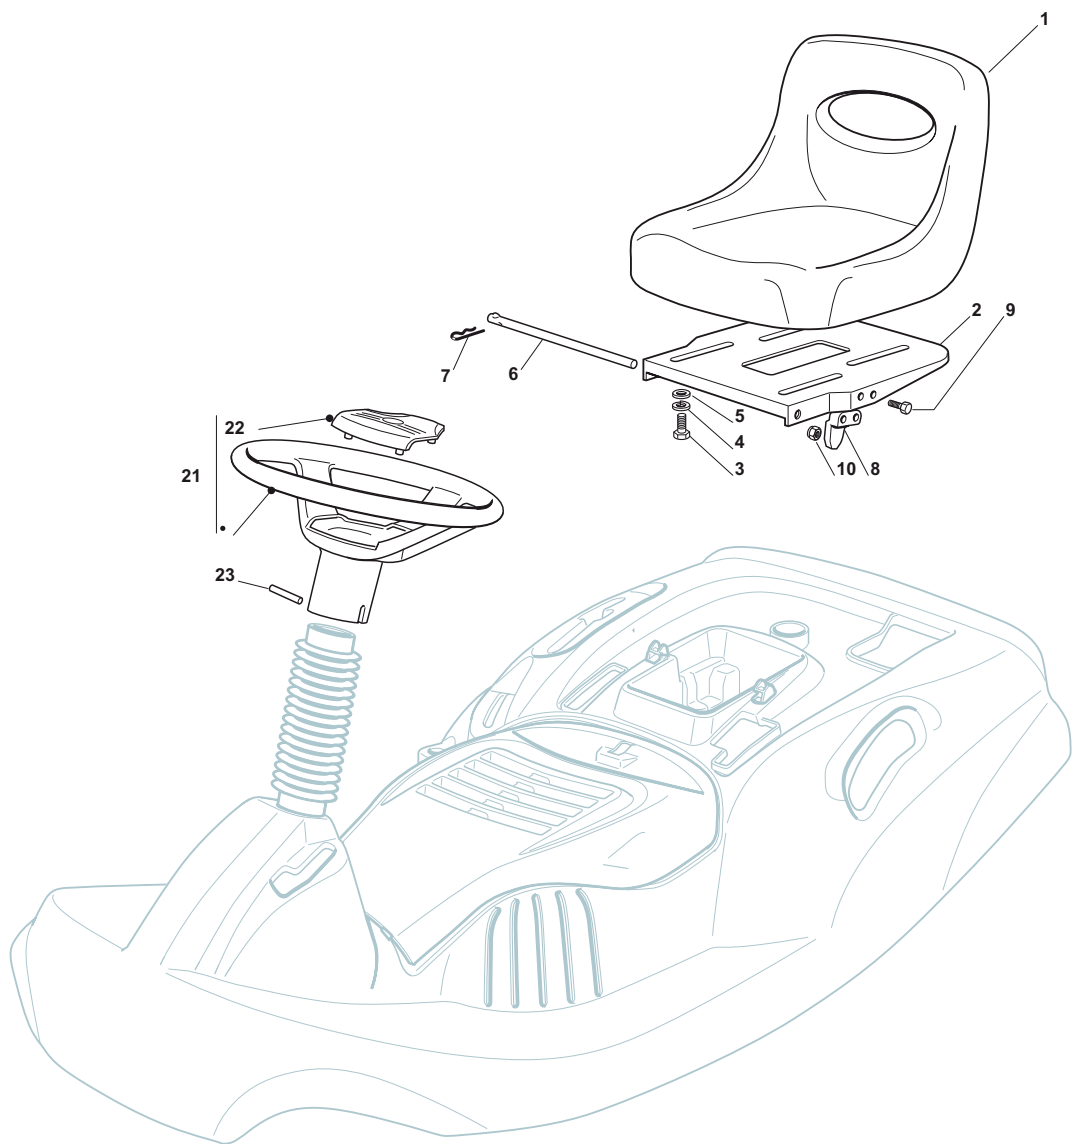

Seat & Steering Wheel							
POS	CODE	Q.TY	DESCRIZIONE	DESCRIPTION	DESCRIPTION	BESCHREIBUNG	NOTES
1	25722453/1	1	Sedile	Seat	Siege	Sitz	
2	27546039/1	1	Supporto Sedile	Support	Support	Halter	
3	12793101/0	4	Vite	Screw	Vis	Schraube	
4	12583500/0	4	Grower	Grower	Grower	Grower	
5	12523060/0	4	Rondella	Washer	Rondelle	Scheibe	
6	27864052/0	1	Perno Sedile	Pin	Pivot	Bolzen	
7	24487997/0	1	Coppiglia	Cotter Pin	Goupille	Splint	
8	27063021/1	1	Camma	Cam	Came	Nocken	
9	12789100/0	2	Vite	Screw	Vis	Schraube	
10	12154330/0	2	Dado	Nut	Ecrou	Mutter	
21	25961211/0	1	Volante	Steering Wheel	Volant	Lenkrad	
22	325580500/0	1	Tappo	Cap	Bouchon	Stopfen	
23	12620305/0	1	Spina	Pin	Goupille	Stift