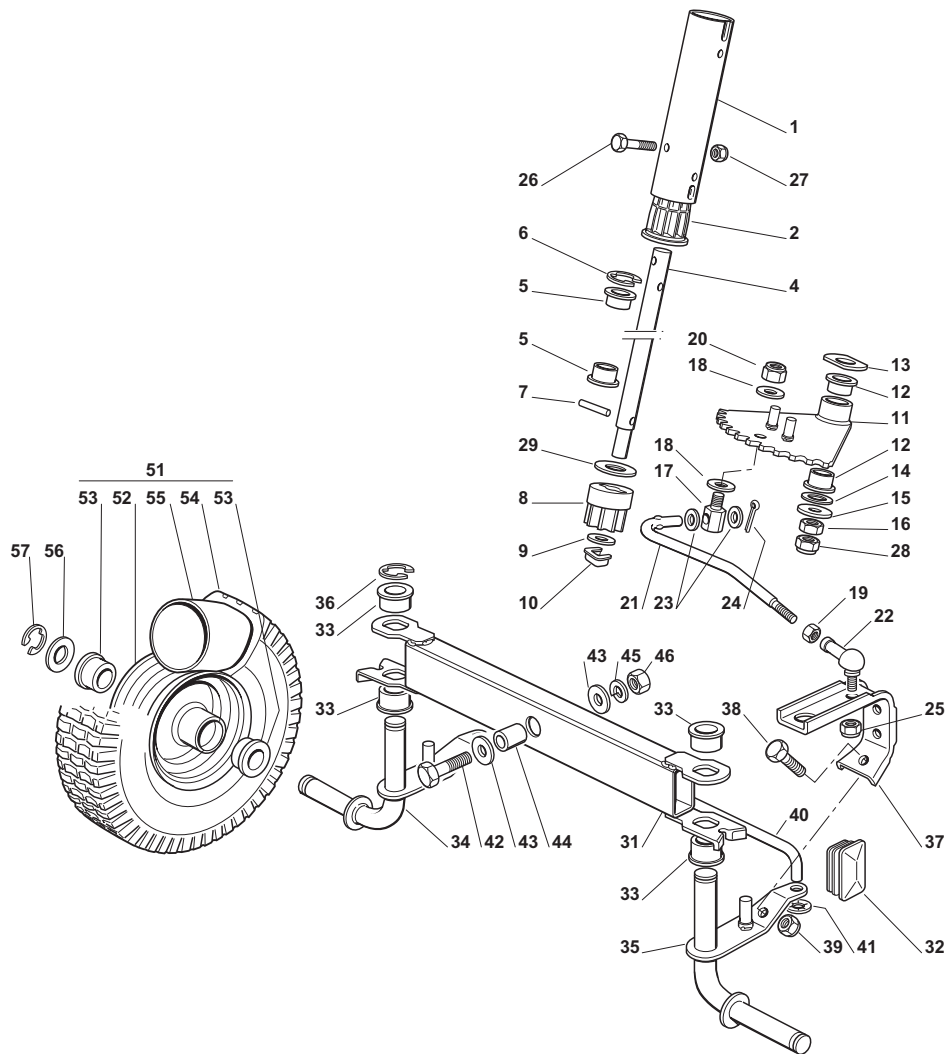

Steering							
POS	CODE	Q.TY	DESCRIZIONE	DESCRIPTION	DESCRIPTION	BESCHREIBUNG	NOTES
1	27340305/1	1	Prolunga Piantone	Colum Extension	Tube Extension	Verlängerungsstück	
2	27047005/1	1	Bussola	Bush	Douille	Buchse	
4	27520052/0	1	Piantone Sterzo	Steering Column	Tube De Direction	Lenkungsäule	
5	27047004/0	2	Bussola	Bush	Douille	Buchse	
6	12001010/0	1	Anello Elastico	Snap Ring	Anneau Ressort	Sprengring	
7	12622650/0	1	Spina	Pin	Goupille	Stift	
8	27570050/0	1	Pignone	Pinion	Pignon	Ritzel	
9	12521370/0	1	Rondella	Washer	Rondelle	Scheibe	
10	12436030/0	1	Piastrina	Plate	Plaquette	Plattden	
11	84735553/1	1	Corona Sterzo	Ring Gear	Couronne	Zahnkranz	
12	27047004/0	2	Bussola	Bush	Douille	Buchse	
13	27670054/0	1	Rondella	Washer	Rondelle	Scheibe	
14	22672152/0	1	Rondella	Washer	Rondelle	Scheibe	
15	12523070/0	1	Rondella	Washer	Rondelle	Scheibe	
16	12293200/0	1	Dado	Nut	Ecrou	Mutter	
17	25510056/0	1	Perno	Pin	Pivot	Bolzen	
18	25670008/1	2	Rondella	Washer	Rondelle	Scheibe	
19	12293200/0	1	Dado	Nut	Ecrou	Mutter	
20	12156602/0	1	Dado	Nut	Ecrou	Mutter	
21	27034066/2	1	Asta	Rod	Barre	Stange	
22	122746610/0	1	Snodo	Joint	Joint	Gelenk	
23	25670008/1	2	Rondella	Washer	Rondelle	Scheibe	
24	12141418/0	1	Coppiglia	Cotter Pin	Goupille	Splint	
25	12155000/0	1	Dado	Nut	Ecrou	Mutter	
26	12689515/0	2	Vite	Screw	Vis	Schraube	
27	12154510/0	2	Dado	Nut	Ecrou	Mutter	
28	12155000/0	1	Dado	Nut	Ecrou	Mutter	
29	27670054/0	1	Rondella	Washer	Rondelle	Scheibe	
31	84034059/0	1	Bilanciere	Equalizer	Balancier	Kipphebel	
32	18737852/0	2	Tappo Chiusura	Cap	Bouchon	Verschluss	
33	27047004/0	4	Bussola	Bush	Douille	Buchse	
34	84230405/0	1	Fusello Destro	Right Stub Axle	Fuseau Droite	Rechter Achsschenkel	
35	84230407/0	1	Fusello Sinistro	Left Stub Axle	Fuseau Gauche	Linker Achsschenkel	
36	12000970/0	1	Anello Elastico	Snap Ring	Anneau Ressort	Sprengring	
37	27787041/0	1	Supporto	Support	Support	Halter	
38	12793102/0	1	Vite	Screw	Vis	Schraube	
39	12155000/0	1	Dado	Nut	Ecrou	Mutter	
40	27840051/0	1	Tirante	Tie Rod	Tirant	Spannstange	
41	12604899/0	2	Fissatore A Corona	Crown Fastener	Fixateur A Couronne	Kronescheibe	
42	12692695/0	1	Vite	Screw	Vis	Schraube	
43	12523100/0	2	Rondella	Washer	Rondelle	Scheibe	
44	25160016/0	1	Distanziale	Spacer	Entretoise	Entfernungsstück	
45	12587100/0	1	Grower	Grower	Grower	Grower	
46	12295300/0	1	Dado	Nut	Ecrou	Mutter	
51	84680056/1	2	Ass. Ruota Anteriore	Front Wheel	Roue Avant	Vorderrad	
52	84044002/0	2	Cerchio	Rimm	Bandage Roue	Vorderrad Felger	
53	27045070/0	4	Boccola	Bush	Douille	Buchse	
54	27590058/0	2	Pneumatico	Shoe	Pneu	Reifen	
55	27590056/0	2	Camera D'Aria	Inner Tube	Chambre A Aire	Reifenschlauch	
56	12521390/0	2	Rondella	Washer	Rondelle	Scheibe	
57	12000970/0	2	Anello Elastico	Snap Ring	Anneau Ressort	Sprengring