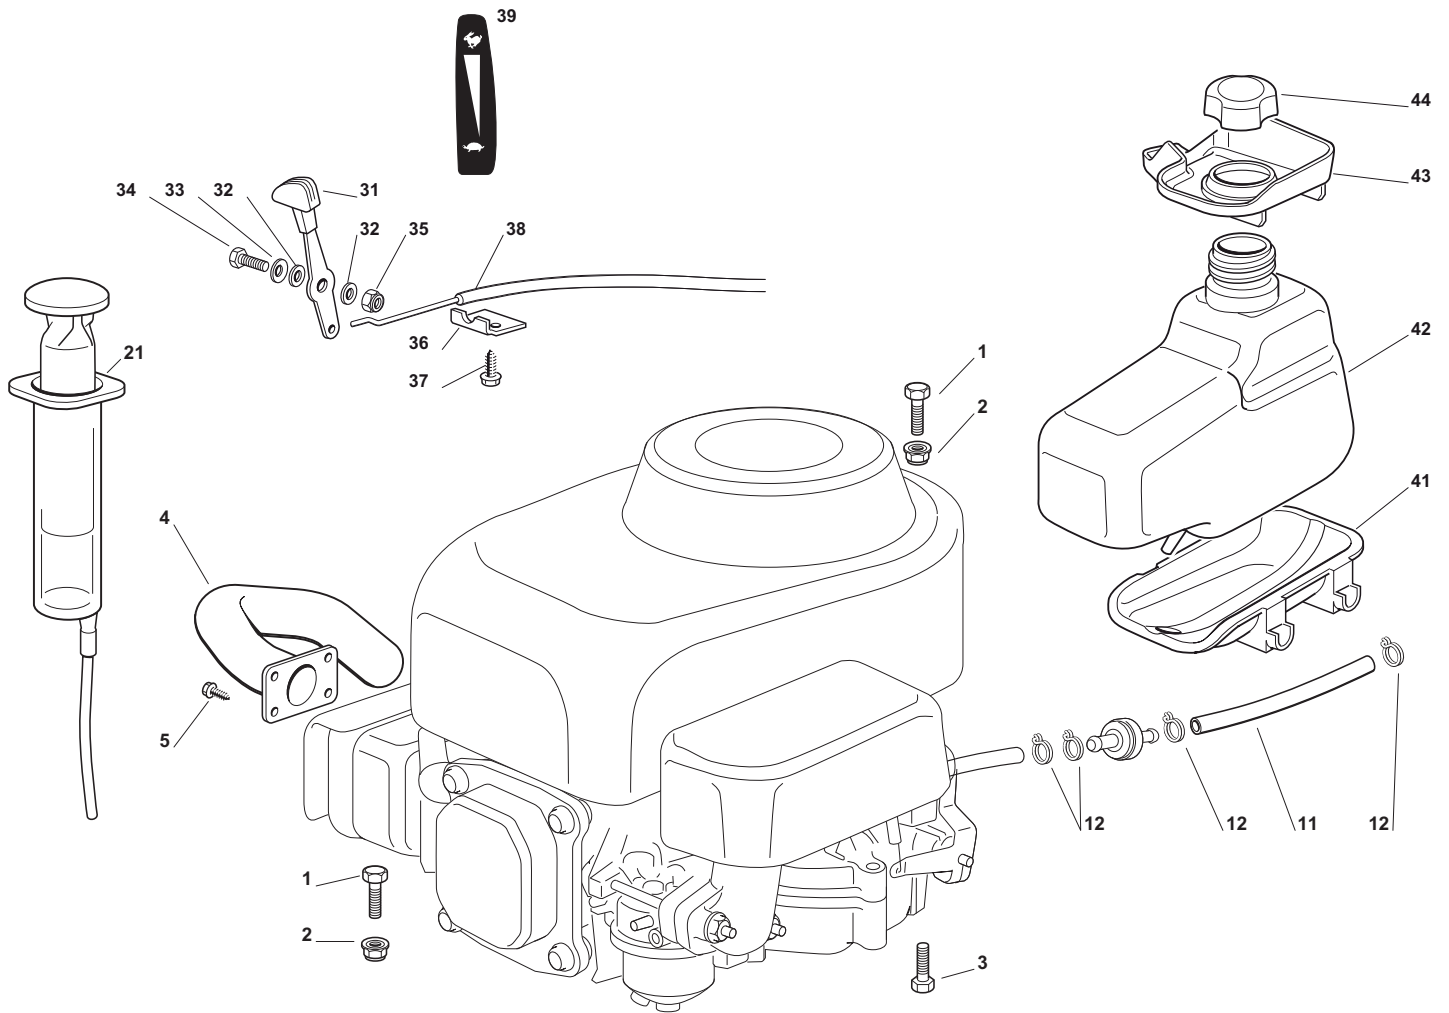

Engine - GGP							
POS	CODE	Q.TY	DESCRIZIONE	DESCRIPTION	DESCRIPTION	BESCHREIBUNG	NOTES
1	12691115/0	3	Vite	Screw	Vis	Schraube	
2	12154210/0	3	Dado	Nut	Ecrou	Mutter	
3	12691100/0	1	Vite	Screw	Vis	Schraube	
4	18738201/0	1	Tubo Scarico	Exauste Tube	Tube De Echappement	Rohr Für Apgasung	
5	12691115/0	4	Vite	Screw	Vis	Schraube	
11	25869035/1	1	Tubo Carburante	Tube	Tube	Rohr	
12	18375051/1	2	Fascetta	Fair Led	Fixation De Cable	Kabelbefestigung	
21	18718000/0	1	Siringa	Syringe	Seringue	Spritze	
31	384317094/0	1	Leva Acceleratore	Accelerator Lever	Levier Accelérateur	Gashebel	
32	12523040/0	2	Rosetta	Washer	Rondelle	Scheibe	
33	12530060/0	1	Rosetta	Washer	Rondelle	Scheibe	
34	12791500/0	1	Vite	Screw	Vis	Schraube	
35	12154510/0	1	Dado	Nut	Ecrou	Mutter	
36	22981467/0	1	Piastrina	Plate	Plaque	Platte	
37	12735105/0	2	Vite	Screw	Vis	Schraube	
38	84000253/1	1	Cavo Acceleratore	Throttle Cable	Cable Accelérateur	Gashebel Kabel	
39	14358717/0	1	Etichetta (ELV63,EL63)	Label (ELV63,EL63)	Etiquette (ELV63,EL63)	Klebzettel (ELV63,EL63)	
39	14358415/0	1	Etichetta (ELV63M)	Label (ELV63M)	Etiquette (ELV63M)	Klebzettel (ELV63M)	
41	27787057/0	1	Supporto	Support	Support	Halter	
42	27733002/1	1	Serbatoio	Tank	Reservoir	Tank	
43	27600113/0	1	Protezione Benzina	Guard	Protection	Schutz	
44	27790000/1	1	Tappo Serbatoio	Cap	Bouchon	Tankverschluss