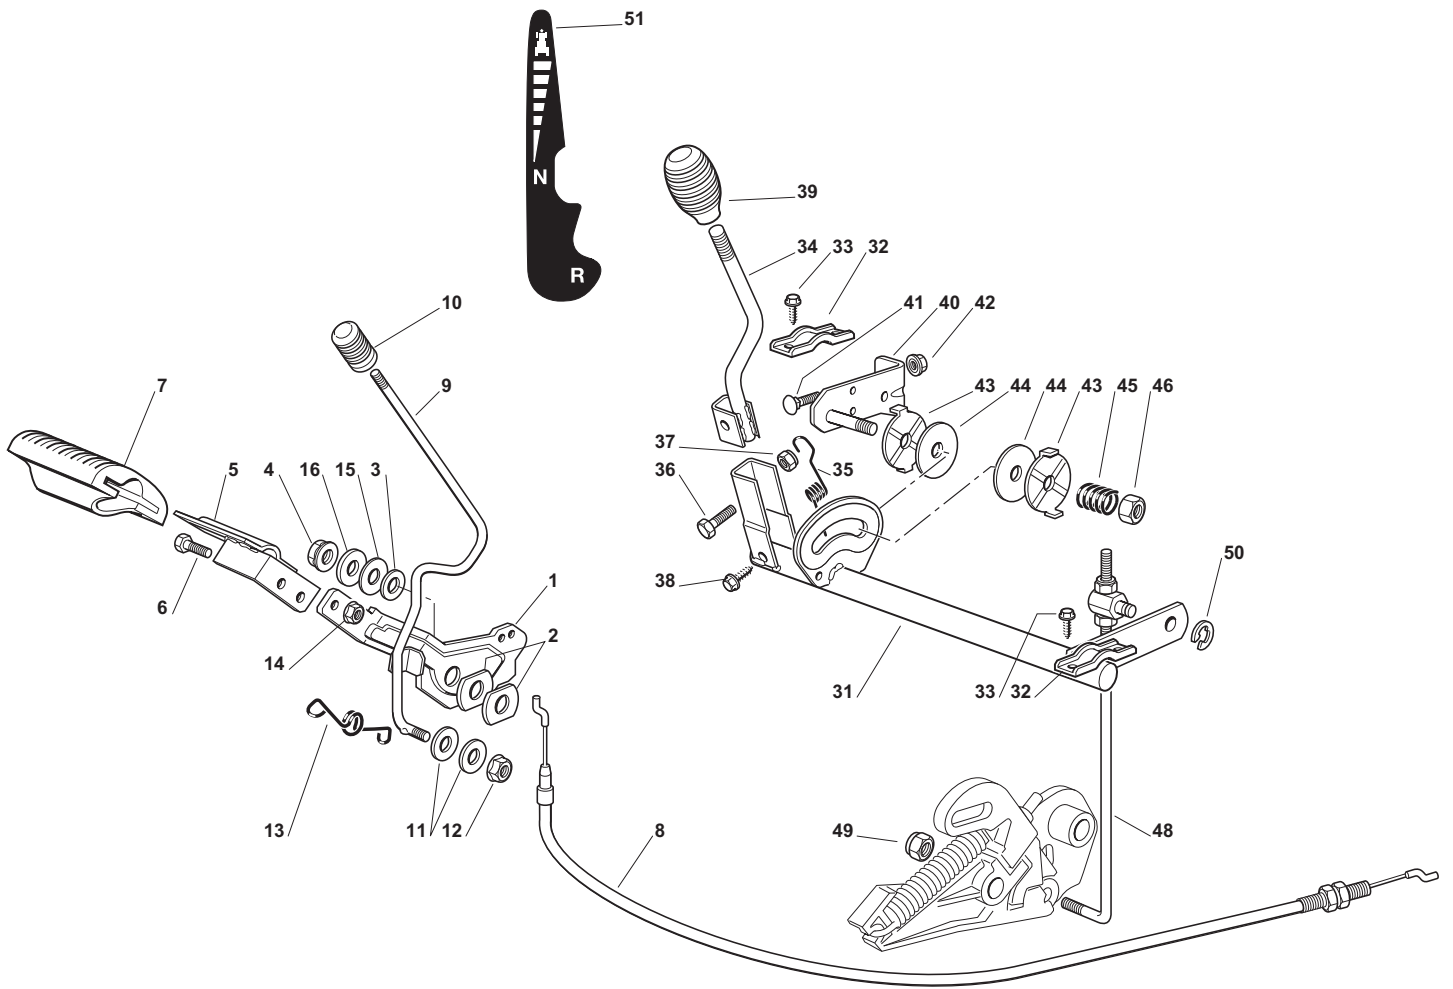

Drive And Brake Controls							
POS	CODE	Q.TY	DESCRIZIONE	DESCRIPTION	DESCRIPTION	BESCHREIBUNG	NOTES
1	27500051/0	1	Pedale Freno	Pedal	Pedal	Pedal	
2	27670054/0	2	Rondella	Washer	Rondelle	Scheibe	
3	12521350/0	1	Rondella	Washer	Rondelle	Scheibe	
4	12154210/0	1	Dado	Nut	Ecrou	Mutter	
5	84503005/0	1	Pedale Freno Sup.	Pedal Upper	Pedal Superieur	Pedal, Ober	
6	112791200/1	2	Vite	Screw	Vis	Schraube	
7	25110269/0	1	Copristaffa	Clamp Cover	Couvre Etrier	Bridedeckel	
8	184207107/0	1	Filo	Cable	Fil	Kabel	
9	27034064/1	1	Asta	Rod	Barre	Stange	
10	27395050/1	1	Manopolina	Knob	Poignee	Knopf	
11	25670011/0	2	Rondella	Washer	Rondelle	Scheibe	
12	12154210/0	1	Dado	Nut	Ecrou	Mutter	
13	27430564/0	1	Molla	Spring	Ressort	Feder	
14	12292102/0	2	Dado	Nut	Ecrou	Mutter	
15	27670055/0	1	Rondella	Washer	Rondelle	Scheibe	
16	12523060/0	1	Rondella	Washer	Rondelle	Scheibe	
31	384001027/0	1	Asse Cambio	Axle	Axe	Achse	
32	27546015/1	2	Piastrina	Plate	Plaque	Platte	
33	12729600/0	4	Vite	Screw	Vis	Schraube	
34	84317071/0	1	Leva	Gearshift	Levier	Hebel	
35	27430570/1	1	Molla	Spring	Ressort	Feder	
36	12674700/0	1	Vite	Screw	Vis	Schraube	
37	12154510/0	1	Dado	Nut	Ecrou	Mutter	
38	12729600/0	1	Vite	Screw	Vis	Schraube	
39	25394510/0	1	Manopola	Knob	Poignee	Knopf	
40	384783047/0	1	Supporto	Bracket	Support	Halter	
41	12818690/0	2	Vite	Screw	Vis	Schraube	
42	12293201/0	2	Dado	Nut	Ecrou	Mutter	
43	27670053/0	2	Rondella	Washer	Rondelle	Scheibe	
44	127207000/0	2	Ferodo	Lining	Pastille Frein	Bremsbelag	
45	27430560/0	1	Molla	Spring	Ressort	Feder	
46	12155020/0	1	Dado	Nut	Ecrou	Mutter	
48	384002084/1	1	Asta Azionamento	Rod	Barre	Stange	
49	12150000/0	1	Dado	Nut	Ecrou	Mutter	
50	12604897/0	1	Anello Elastico	Snap Ring	Anneau Ressort	Sprengring	
51	114362319/0	1	Etichetta	Label	Etiquette	Klebzettel