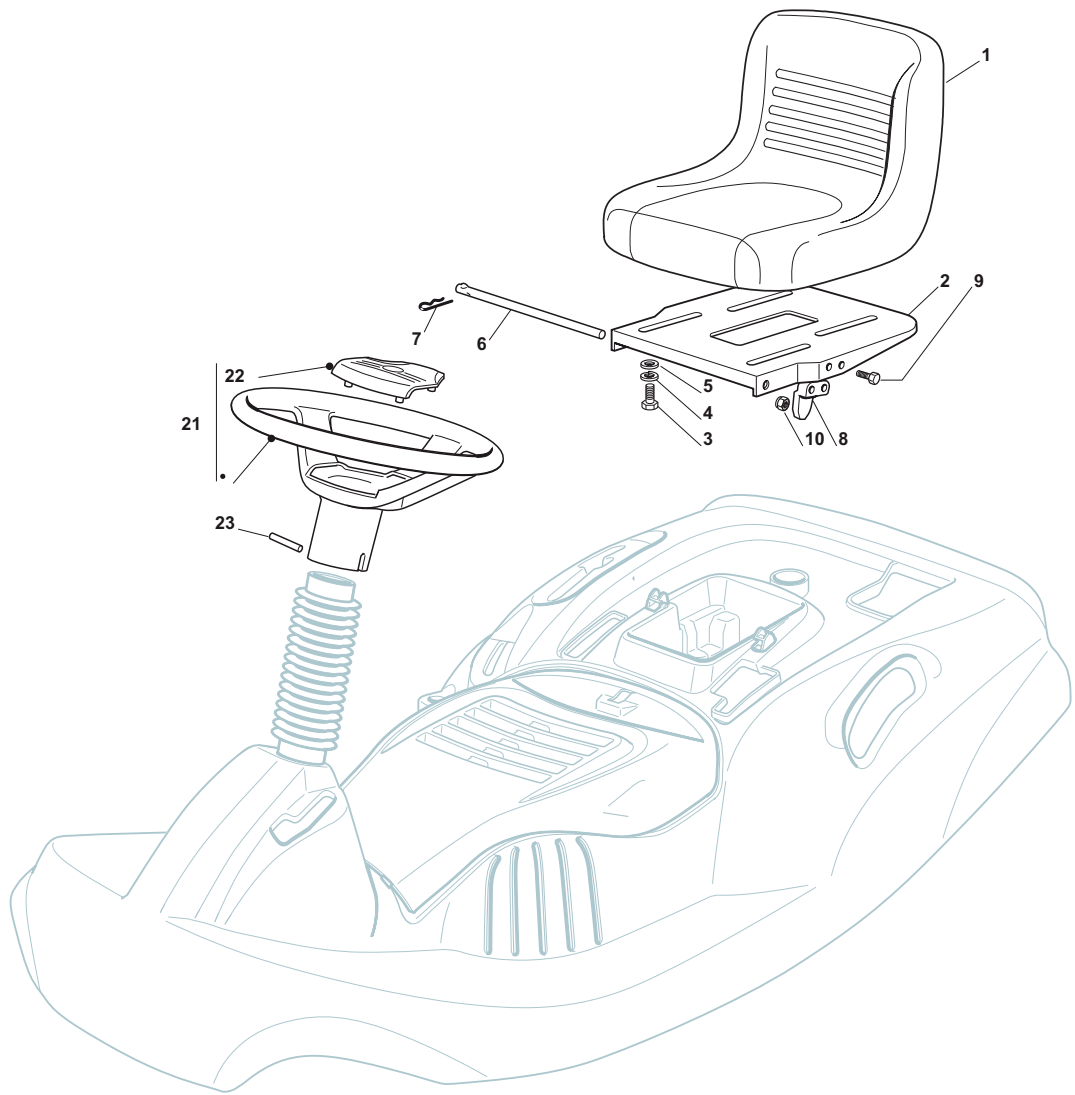

Seat & Steering Wheel							
POS	CODE	Q.TY	DESCRIZIONE	DESCRIPTION	DESCRIPTION	BESCHREIBUNG	NOTES
1	125722471/0	1	Sedile	Seat	Siege	Sitz	
2	27546039/1	1	Supporto Sedile	Support	Support	Halter	
3	12793101/0	4	Vite	Screw	Vis	Schraube	
4	12583500/0	4	Grower	Grower	Grower	Grower	
5	12523060/0	4	Rondella	Washer	Rondelle	Scheibe	
6	27864052/0	1	Perno Sedile	Pin	Pivot	Bolzen	
7	24487997/0	1	Coppiglia	Cotter Pin	Goupille	Splint	
8	27063021/1	1	Camma	Cam	Came	Nocken	
9	12789100/0	2	Vite	Screw	Vis	Schraube	
10	12154330/0	2	Dado	Nut	Ecrou	Mutter	
21	27961232/0	1	Volante	Steering Wheel	Volant	Lenkrad	
22	25580501/0	1	Tappo	Cap	Bouchon	Stopfen	
23	12620305/0	1	Spina	Pin	Goupille	Stift