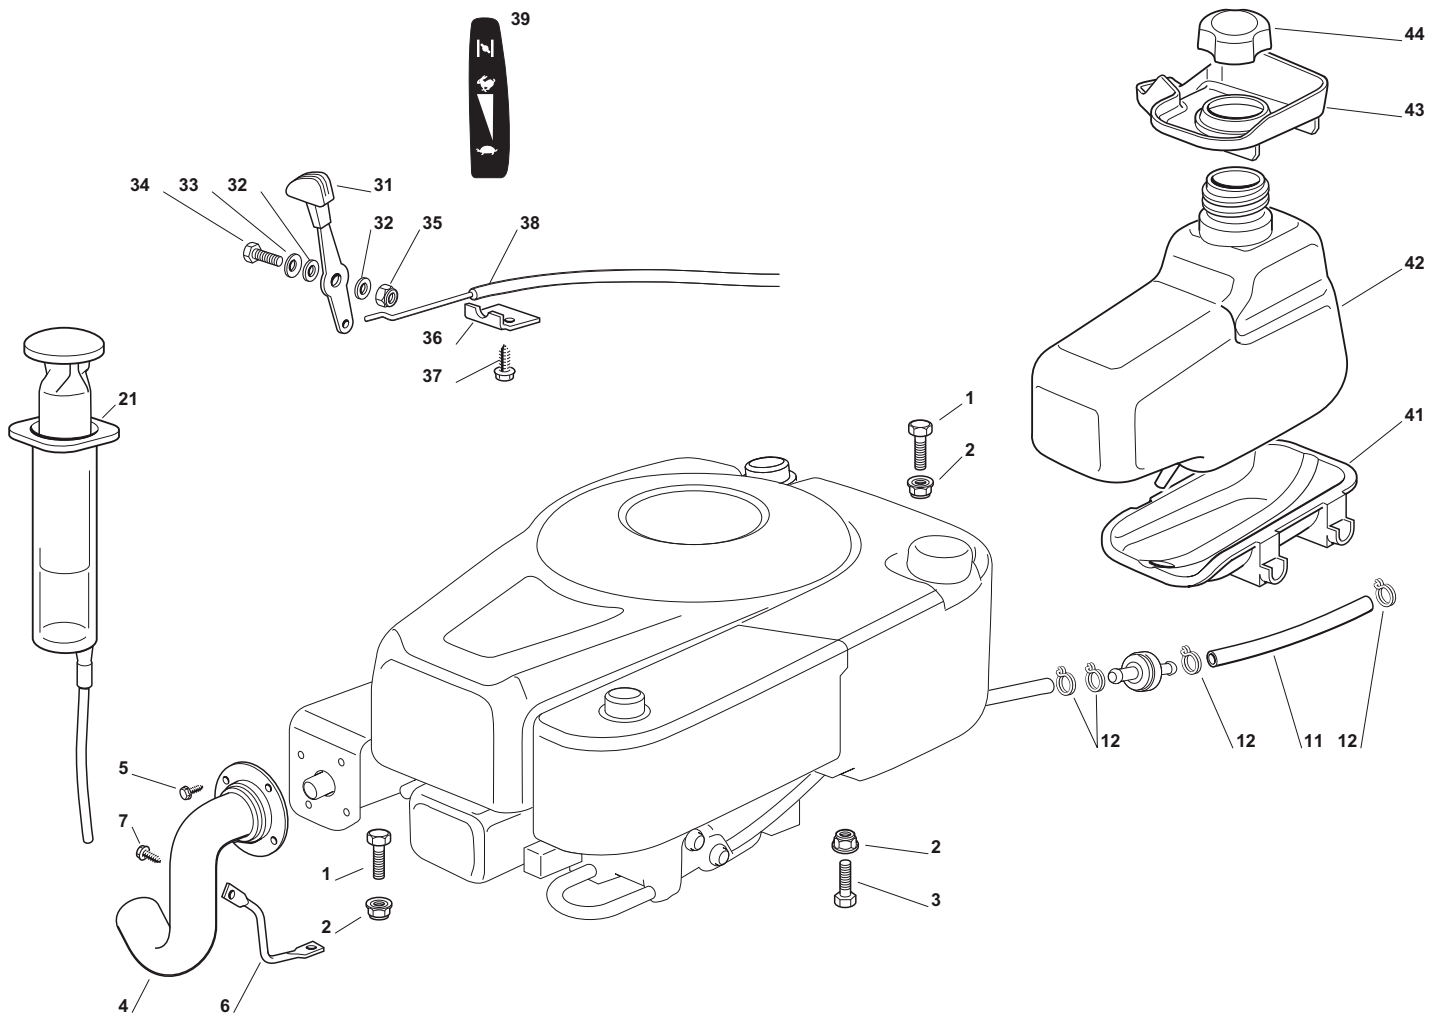

Engine - B&S							
POS	CODE	Q.TY	DESCRIZIONE	DESCRIPTION	DESCRIPTION	BESCHREIBUNG	NOTES
1	12691100/0	2	Vite	Screw	Vis	Schraube	
2	12154210/0	3	Dado	Nut	Ecrou	Mutter	
3	12691800/0	1	Vite	Screw	Vis	Schraube	
4	118738245/0	1	Tubo Scarico	Exhaust Tube	Tube De Echappement	Rohr Für Apgasung	
5	12735104/0	1	Vite	Screw	Vis	Schraube	
6	127787077/0	1	Supporto	Bracket	Support	Halter	
7	12735110/0	1	Vite	Screw	Vis	Schraube	
11	25869033/1	1	Tubo Carburante	Tube	Tube	Rohr	
12	18375051/1	2	Fascetta	Fair Led	Fixation De Cable	Kabelbefestigung	
21	18718000/0	1	Siringa	Syringe	Seringue	Spritze	
31	384317094/0	1	Leva Acceleratore	Accelerator Lever	Levier Accelérateur	Gashebel	
32	12523040/0	2	Rosetta	Washer	Rondelle	Scheibe	
33	12530060/0	1	Rosetta	Washer	Rondelle	Scheibe	
34	12791500/0	1	Vite	Screw	Vis	Schraube	
35	12154510/0	1	Dado	Nut	Ecrou	Mutter	
36	22981467/0	1	Piastrina	Plate	Plaque	Platte	
37	12735105/0	2	Vite	Screw	Vis	Schraube	
38	184000254/0	1	Cavo Acceleratore	Throttle Cable	Cable Accelérateur	Gashebel Kabel	
39	114364614/0	1	Etichetta (ELV63,EL63)	Label (ELV63,EL63)	Etiquette (ELV63,EL63)	Klebzettel (ELV63,EL63)	
39	114364613/0	1	Etichetta (ELV63M)	Label (ELV63M)	Etiquette (ELV63M)	Klebzettel (ELV63M)	
41	27787057/0	1	Supporto	Support	Support	Halter	
42	27733002/1	1	Serbatoio	Tank	Reservoir	Tank	
43	27600113/0	1	Protezione Benzina	Guard	Protection	Schutz	
44	27790000/1	1	Tappo Serbatoio	Cap	Bouchon	Tankverschluss