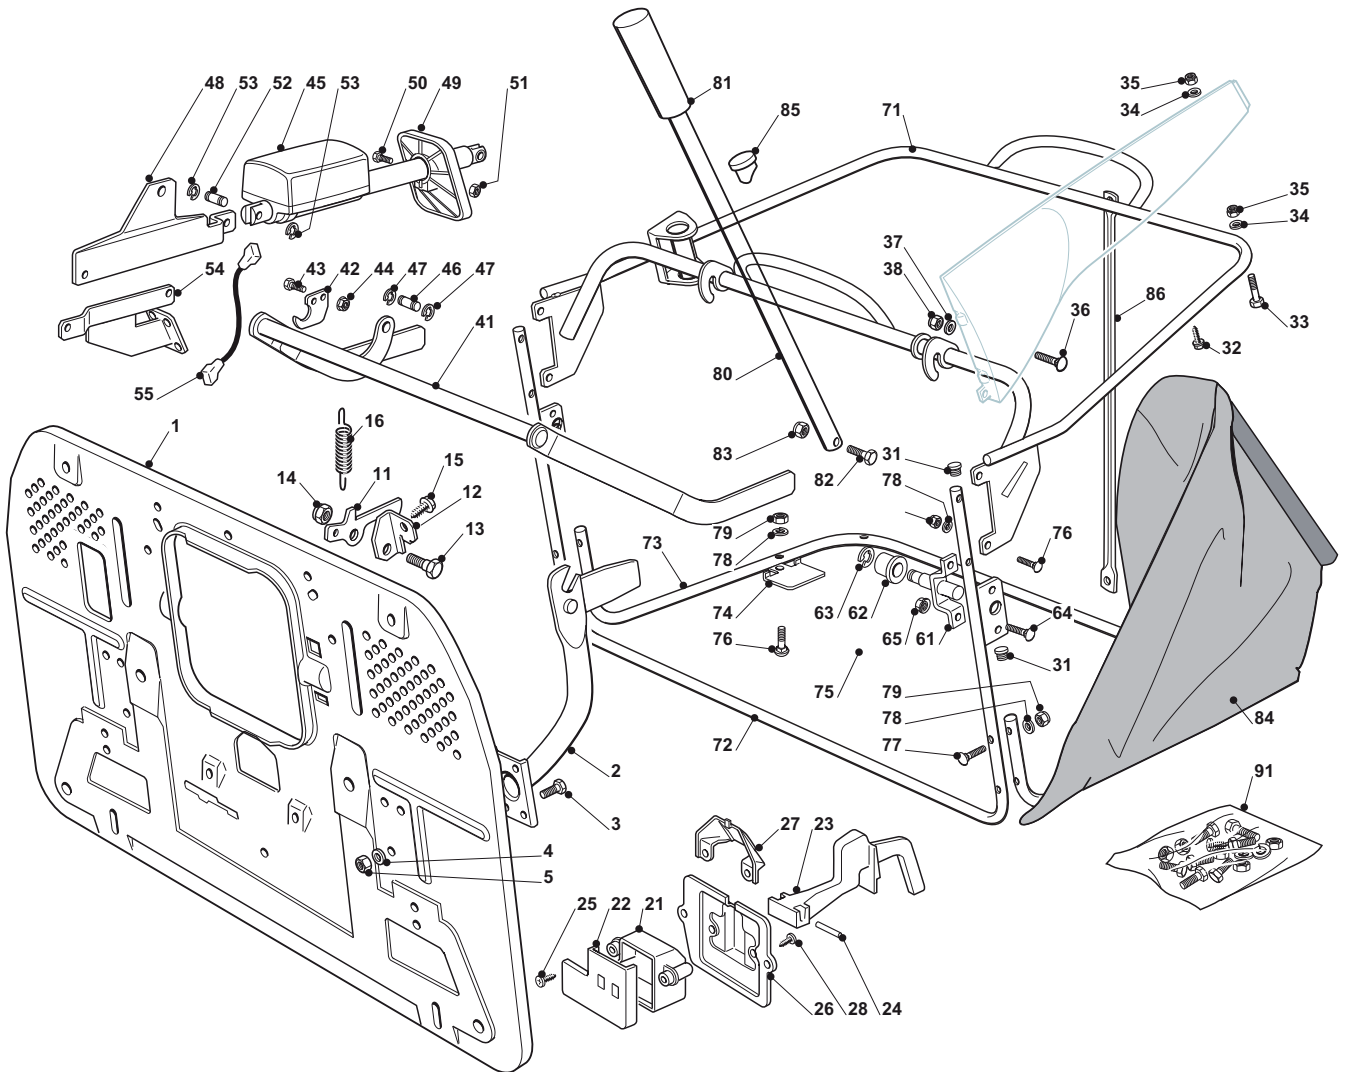

Grasscatcher

for model with electrical grasscatcher lifting

POS	CODE	Q.TY	DESCRIZIONE	DESCRIPTION	DESCRIPTION	BESCHREIBUNG	NOTES
1	382547053/0	1	Piastra	Plate	Plaque	Platte	
2	82774245/0	2	Supporto	Support	Support	Halter	
3	12793102/0	6	Vite	Screw	Vis	Schraube	
4	12523060/0	6	Rondella	Washer	Rondelle	Scheibe	
5	12293201/0	6	Dado	Nut	Ecrou	Mutter	
11	325774417/0	1	Staffa	Clamp	Etrier	Bride	
12	325755031/1	1	Squadretta	Bracket	Equerre-Support	Winkel	
13	125510080/1	1	Perno	Pin	Pivot	Bolzen	
14	12292102/0	1	Dado	Nut	Ecrou	Mutter	
15	12735122/0	1	Vite	Screw	Vis	Schraube	
16	27430579/0	1	Molla	Spring	Ressort	Feder	
21	25600041/0	1	Protezione Micro	Micro Protection	Protection Micro	Schutz	
22	25600042/0	1	Coperchio Protezione	Protection Cover	Couvercle Protection	Schutzdeckel	
23	25318124/0	1	Leva	Lever	Levier	Hebel	
24	12400030/0	1	Perno	Pin	Pivot	Bolzen	
25	12728510/0	1	Vite	Screw	Vis	Schraube	
26	25785272/0	1	Protezione Micro	Micro Protection	Protection Micro	Schutz	
27	25600048/0	1	Chiusura Deflettore	Deflector Cover	Couvercle Deflecteur	Abweiserdeckel	
28	12728450/0	2	Vite	Screw	Vis	Schraube	
31	18566110/0	4	Puntale	Cap	Bouchon	Pfropfen	
32	12735410/0	4	Vite	Screw	Vis	Schraube	
33	12689500/0	2	Vite	Screw	Vis	Schraube	
34	12521330/0	4	Rosetta	Washer	Rondelle	Scheibe	
35	12154510/0	4	Dado	Nut	Ecrou	Mutter	
36	12815220/0	2	Vite	Screw	Vis	Schraube	
37	12521330/0	2	Rosetta	Washer	Rondelle	Scheibe	
38	12154510/0	2	Dado	Nut	Ecrou	Mutter	
41	82000507/0	1	Asse Sollevamento	Axle	Axe	Achse	
42	25774317/0	2	Piastrina	Plate	Plaque	Platte	
43	12815210/0	4	Vite	Screw	Vis	Schraube	
44	12154510/0	4	Dado	Nut	Ecrou	Mutter	
45	18001000/0	1	Attuatore	Actuator	Actuateur	Aktuator	
46	25510083/0	1	Perno	Pin	Pivot	Bolzen	
47	12000955/0	2	Anello Elastico	Snap Ring	Anneau Ressort	Sprengring	
48	25785197/0	1	Supporto Attuatore	Support	Support	Halter	
49	25600060/0	1	Protezione Attuatore	Protection	Protection	Schutz	
50	12727795/0	1	Vite	Screw	Vis	Schraube	
51	12154330/0	1	Dado	Nut	Ecrou	Mutter	
52	25510083/0	1	Perno	Pin	Pivot	Bolzen	
53	12000955/0	2	Anello Elastico	Snap Ring	Anneau Ressort	Sprengring	
54	82650209/0	1	Rinforzo	Stiffening	Reinforcement	Verstaerkung	
55	125065030/0	1	Cavo Collegamento	Connecting Cable	Cable De Connexion	Verbindungskabel	
61	82785147/0	2	Supporto Fulcro	Support	Support	Halter	
62	25690001/0	2	Rullino	Roll	Rouleau	Walze	
63	12000956/0	2	Anello Elastico	Snap Ring	Anneau Ressort	Sprengring	
64	12818690/0	4	Vite	Screw	Vis	Schraube	
65	12293201/0	4	Dado	Nut	Ecrou	Mutter	
71	382800123/1	1	Telaio Superiore	Upper Frame	Chassis Superieur	Obererrahmen	
72	382800089/1	1	Telaio Bocca Sacco	Front Frame	Chassis Avant	Vorderrahmen	
73	325800031/0	1	Telaio Inferiore	Lower Frame	Chassis Inferieur	Unterrahmen	
74	25547131/0	1	Piastrina	Plate	Plaque	Platte	
75	382650039/0	1	Rinforzo Inferiore	Lower Stiffening	Renforcement Super.	Obere Verstaerkung	
76	12815220/0	6	Vite	Screw	Vis	Schraube	
77	12815245/0	4	Vite	Screw	Vis	Schraube	
78	12521330/0	10	Rosetta	Washer	Rondelle	Scheibe	
79	12154510/0	10	Dado	Nut	Ecrou	Mutter	
80	25869029/1	1	Tube	Rod	Tige	Stange	
81	25394508/0	1	Manopola	Handle	Poingee	Griff	
82	12674550/0	1	Vite	Screw	Vis	Schraube