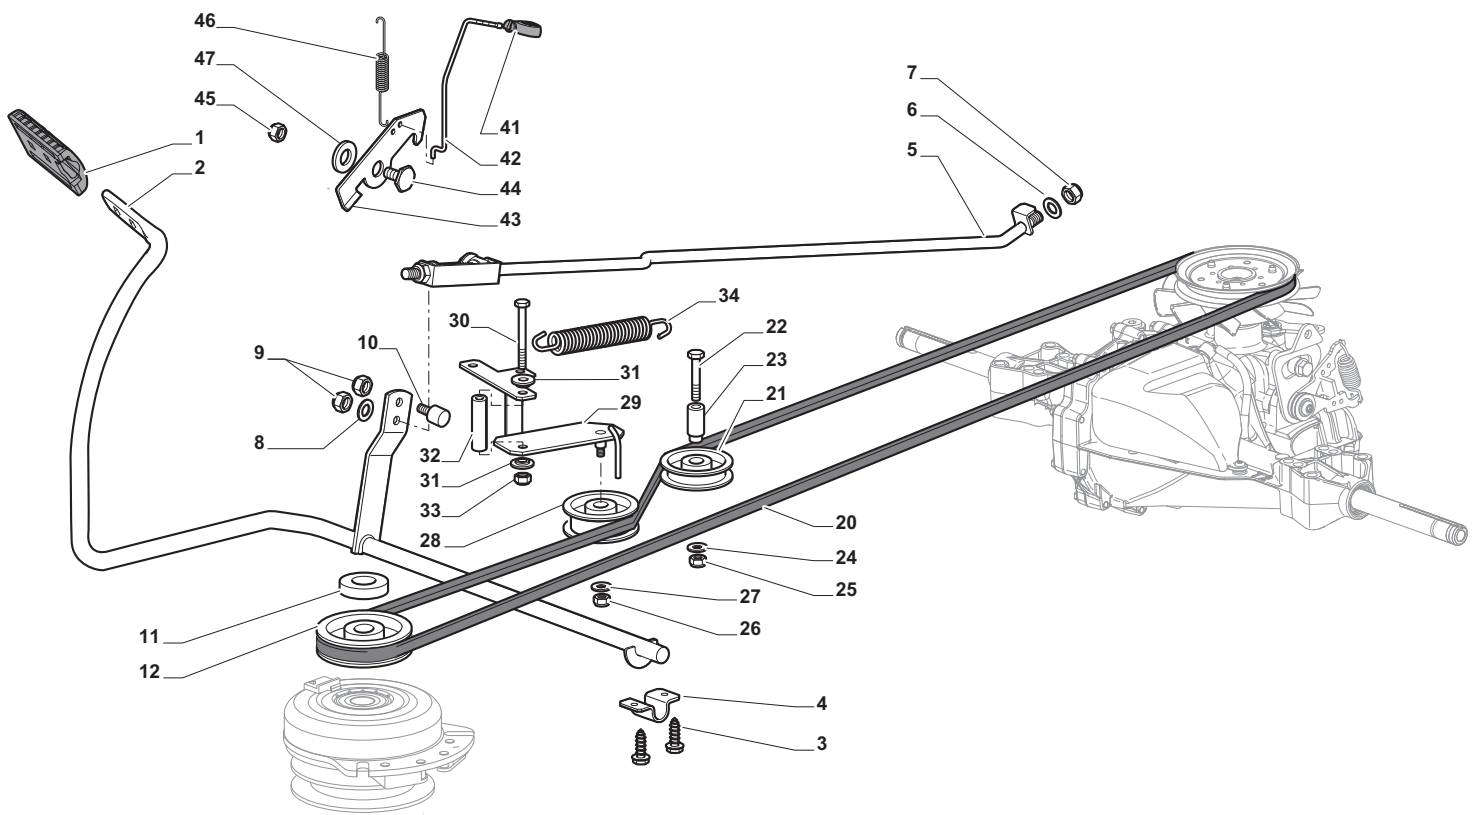

Brake And Gearbox Controls

POS	CODE	Q.TY	DESCRIZIONE	DESCRIPTION	DESCRIPTION	BESCHREIBUNG	NOTES
1	325110409/0	1	Copristaffa	Clamp Cover	Couvre Etrier	Bridedeckel	
2	382000575/0	1	Pedale	Pedal	Pedal	Pedal	
3	12735599/0	4	Vite	Screw	Vis	Schraube	
4	325547231/0	2	Piastra	Plate	Plaque	Platte	
5	382000576/0	1	Asta	Rod	Barre	Stange	
6	12521360/0	1	Rondella	Washer	Rondelle	Scheibe	
7	12156602/0	1	Dado	Nut	Ecrou	Mutter	
8	25670011/0	1	Rondella	Washer	Rondelle	Scheibe	
9	12155000/0	2	Dado	Nut	Ecrou	Mutter	
10	125510116/0	1	Perno	Pin	Pivot	Bolzen	
11	25160021/0	1	Distanziale	Spacer	Entretoise	Entfernungsstück	
12	125601577/0	1	Puleggia	Pulley	Poulie	Riemenscheibe	
20	135062003/0	1	Cinghia	Belt	Courroie	Riemen	
21	25601555/0	1	Puleggia	Pulley	Poulie	Riemenscheibe	
22	12691400/0	1	Vite	Screw	Vis	Schraube	
23	125160051/0	1	Distanziale	Spacer	Entretoise	Entfernungsstück	
24	12523060/0	1	Rondella	Washer	Rondelle	Scheibe	
25	12155000/0	1	Dado	Nut	Ecrou	Mutter	
26	12155000/0	1	Dado	Nut	Ecrou	Mutter	
27	12523060/0	1	Rondella	Washer	Rondelle	Scheibe	
28	25601554/0	1	Puleggia	Pulley	Poulie	Riemenscheibe	
29	382318245/0	1	Leva	Lever	Levier	Hebel	
30	12691600/0	1	Vite	Screw	Vis	Schraube	
31	25038002/1	2	Boccola	Bush	Douille	Büchse	
32	25160027/0	1	Distanziale	Spacer	Entretoise	Entfernungsstück	
33	12155000/0	1	Dado	Nut	Ecrou	Mutter	
34	125430262/0	1	Molla	Spring	Ressort	Feder	
41	325394534/0	1	Manopolina	Knob	Poignee	Griff	
42	125033083/0	1	Asta	Rod	Barre	Stange	
43	325253011/1	1	Gancio	Hook	Crochet	Haken	
44	22524970/2	1	Perno	Pin	Pivot	Bolzen	
45	12155000/0	1	Dado	Nut	Ecrou	Mutter	
46	25430213/0	1	Molla	Spring	Ressort	Feder	
47	12523060/0	1	Rondella	Washer	Rondelle	Scheibe