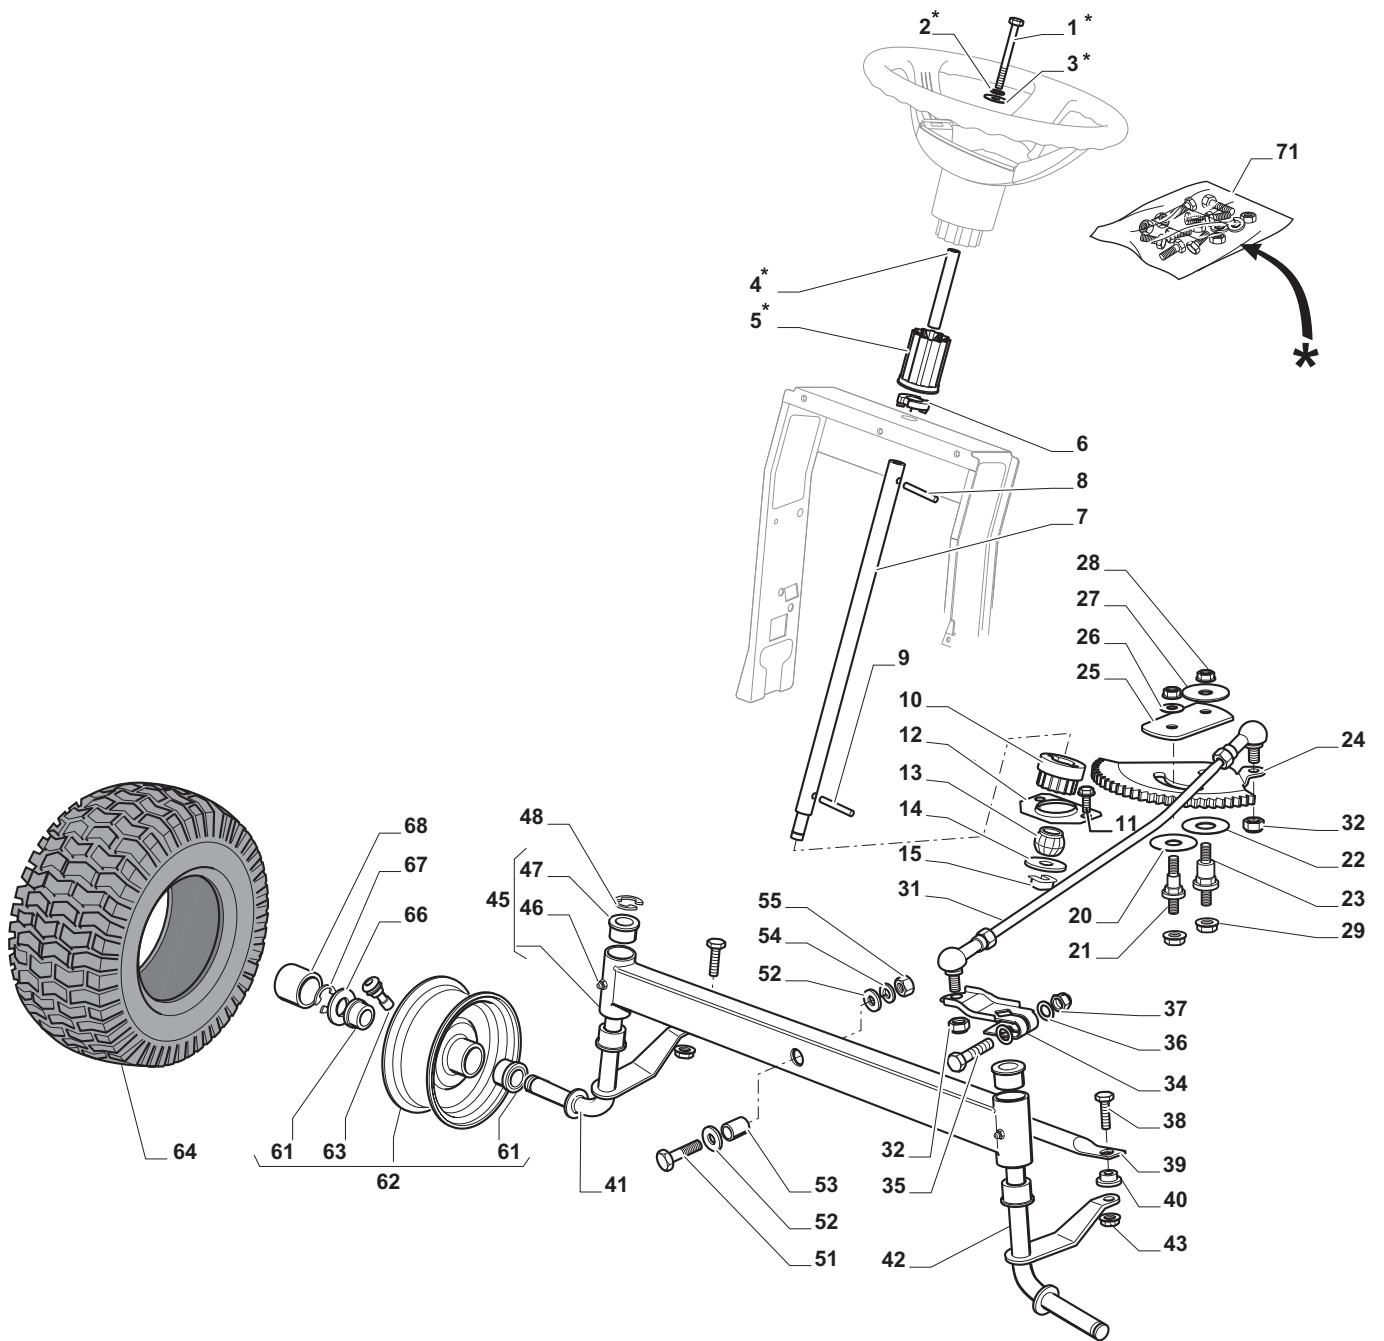

Steering

POS	CODE	Q.TY	DESCRIZIONE	DESCRIPTION	DESCRIPTION	BESCHREIBUNG	NOTES
1	12692050/0	1	Vite	Screw	Vis	Schraube	
2	12540260/0	1	Rondella	Washer	Rondelle	Scheibe	
3	12523070/0	1	Rondella	Washer	Rondelle	Scheibe	
4	125160047/0	1	Distanziale	Spacer	Entretoise	Entfernungsstück	
5	325785318/0	1	Supporto	Support	Support	Halter	
6	325038008/0	1	Boccola	Bush	Douille	Büchse	
7	125520007/0	1	Piantone	Steering Column	Tube De Direction	Lenkungsaeule	
8	112620300/0	1	Spina	Pin	Goupille	Stift	
9	12622650/0	1	Spina	Pin	Goupille	Stift	
10	125570003/0	1	Pignone	Pinion	Pignon	Ritzel	
11	27943051/0	2	Vite	Screw	Vis	Schraube	
12	325785213/1	1	Supporto	Support	Support	Halter	
13	25743000/0	1	Snodo	Joint	Joint	Gelenk	
14	12521370/0	1	Rondella	Washer	Rondelle	Scheibe	
15	12436030/0	1	Piastrina	Plate	Plaquette	Plattechen	
20	22672151/0	1	Rondella	Washer	Rondelle	Scheibe	
21	125510104/0	1	Perno	Pin	Pivot	Bolzen	
22	125670023/0	1	Rondella	Washer	Rondelle	Scheibe	
23	125510109/0	1	Perno	Pin	Pivot	Bolzen	
24	325735519/0	1	Settore	Steering Shaft	Arbre Direction	Lenkungswelle	
25	325547233/0	1	Piastra	Plate	Plaque	Platte	
26	12369500/0	1	Disco Elastico	Elastic Washer	Disque Elastique	Federscheibe	
27	22160400/0	1	Disco Elastico	Elastic Washer	Rondelle Elastique	Federscheibe	
28	12155010/0	2	Dado	Nut	Ecrou	Mutter	
29	12154210/0	2	Dado	Nut	Ecrou	Mutter	
31	382000566/1	1	Asta Comando Sterzo	Steering Rod	Barre De Direction	Lenkungsstab	
32	12156602/0	2	Dado	Nut	Ecrou	Mutter	
34	325318243/0	1	Leva Comando	Lever	Levier	Hebel	
35	12692390/0	1	Vite	Screw	Vis	Schraube	
36	12521360/0	2	Rondella	Washer	Rondelle	Scheibe	
37	12156602/0	1	Dado	Nut	Ecrou	Mutter	
38	125510103/0	2	Perno	Pin	Pivot	Bolzen	
39	325840029/0	1	Tirante Colleg. Fuselli	Tie Rod	Tirant	Spannstange	
40	325038007/0	2	Boccola	Bush	Douille	Büchse	
41	382230369/0	1	Fusello Destro 13 "	Right Stub Axle 13 "	Fuseau Droite 13 "	Rechter Achsschenkel 13 "	
41	382230373/0	1	Fusello Destro 15"	Right Stub Axle 15"	Fuseau Droite 15"	Rechter Achsschenkel 15"	
42	382230371/0	1	Fusello Sinistro 13 "	Left Stub Axle 13 "	Fuseau Gauche 13 "	Linker Achsschenkel 13 "	
42	382230375/0	1	Fusello Sinistro 15"	Left Stub Axle 15"	Fuseau Gauche 15"	Linker Achsschenkel 15"	
43	12155000/0	2	Dado	Nut	Ecrou	Mutter	
45	382034030/0	1	Bilanciere Con Boccola Ed Ingrassatore	Equalizer With Bush And Lubricator	Balancier Avec Douille Et Graisseur	Kipphebel Mit Büchse Und Fettbüchse	
46	12379511/0	2	Ingrassatore	Grease Dispenser	Graisseur	Fettbüchse	
47	25034002/1	4	Boccola	Bush	Douille	Büchse	
48	12001010/0	1	Anello Elastico	Snap Ring	Anneau Ressort	Sprengring	
51	12692695/0	1	Vite	Screw	Vis	Schraube	
52	12523100/0	2	Rondella	Washer	Rondelle	Scheibe	
53	25160016/0	1	Distanziale	Spacer	Entretoise	Entfernungsstück	
54	12587100/0	1	Grower	Grower	Grower	Grower	
55	12295300/0	1	Dado	Nut	Ecrou	Mutter	
61	25122200/2	4	Cuscinetto	Bearing	Roulement	Lager	
62	182000598/0	2	Cerchio Ruota	Rimm	Bandage Roue	Vorderrad Felger	
63	25950000/0	2	Valvola	Valve	Soupape	Ventil	
64	125590014/0	2	Pneumatico 13 "	Tire 13 "	Pneu 13 "	Reifen 13 "	
64	127590066/0	2	Pneumatico 15"	Tire 15"	Pneu 15"	Reifen 15"	
66	25670005/1	2	Rosetta	Washer	Rondelle	Scheibe	
67	12001010/0	2	Anello Elastico	Snap Ring	Anneau Ressort	Sprengring	
68	322110233/0	2	Coprizzo	Hub Cover	Couvre Moyeu	Nabendeckel	
70	382180124/0	1	Dotazione Viteria	Screws Outfit	Ensemble Des Vis	Schraubenausrüstung