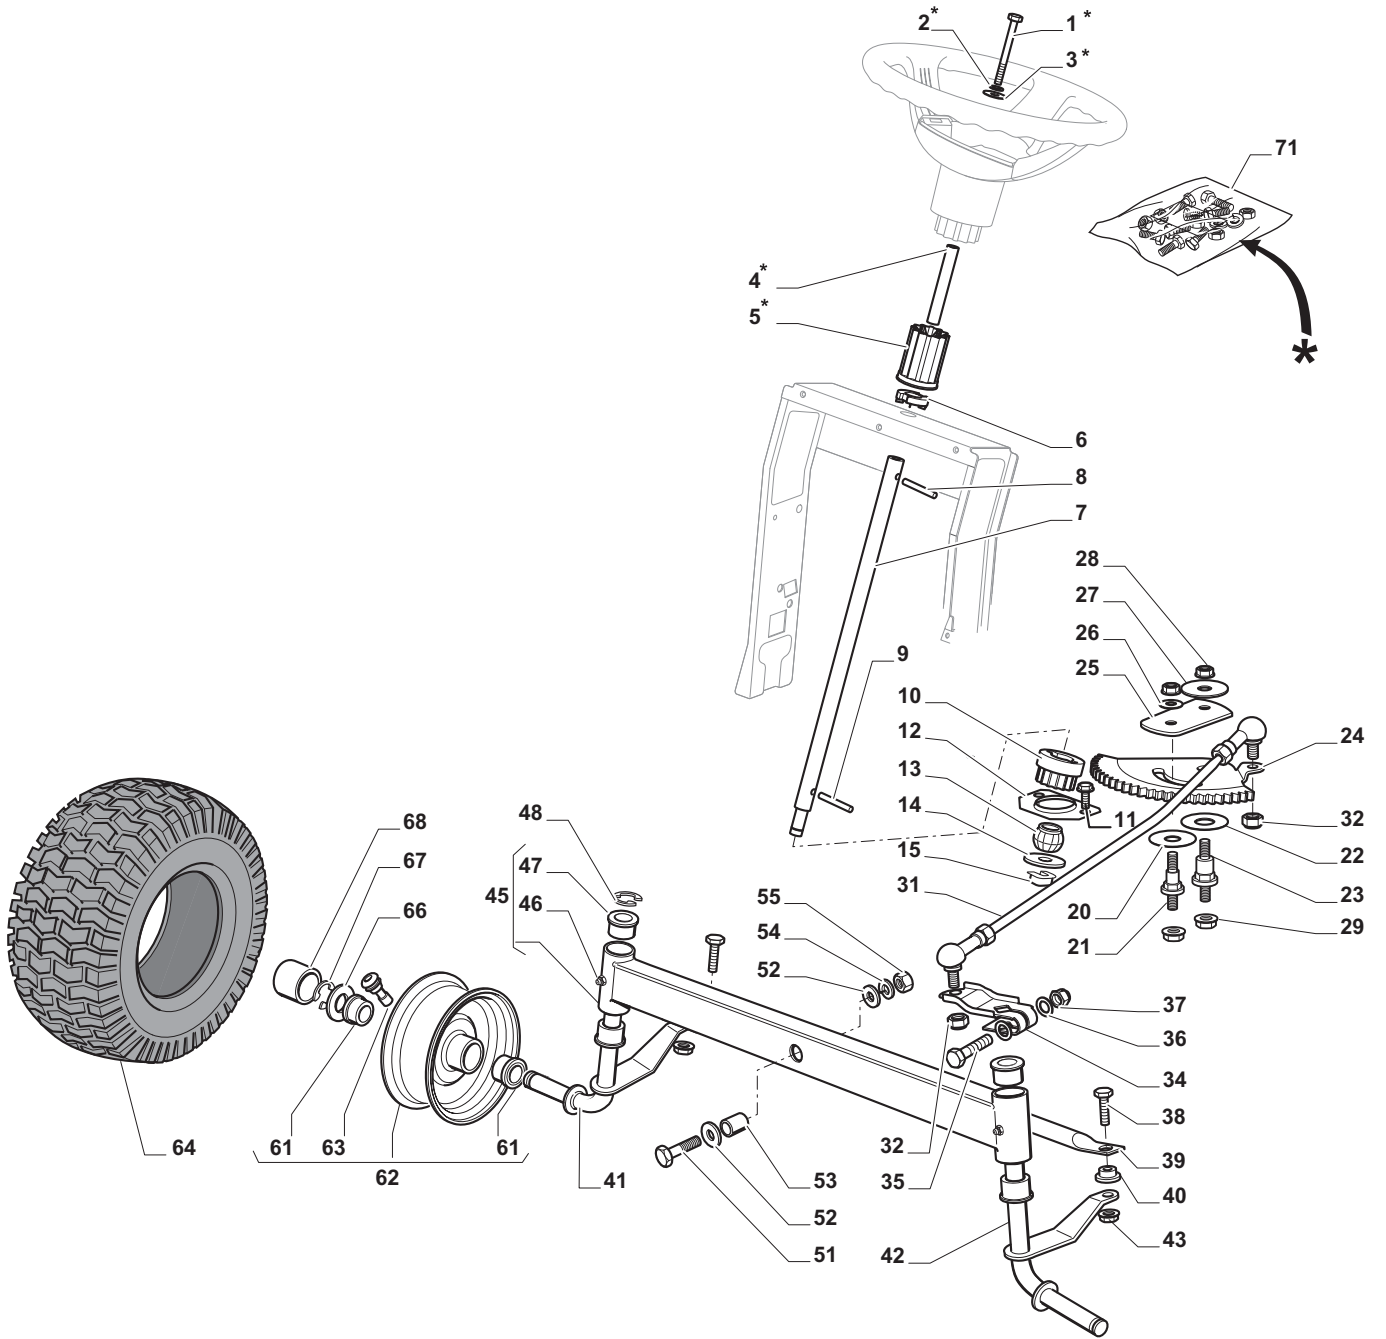

Steering							
POS	CODE	Q.TY	DESCRIZIONE	DESCRIPTION	DESCRIPTION	BESCHREIBUNG	NOTES
1	12692050/0	1	Vite	Screw	Vis	Schraube	
2	12540260/0	1	Rondella	Washer	Rondelle	Scheibe	
3	12523070/0	1	Rondella	Washer	Rondelle	Scheibe	
4	125160047/0	1	Distanziale	Spacer	Entretoise	Entfernungsstück	
5	325785318/0	1	Supporto	Support	Support	Halter	
6	325038008/0	1	Boccola	Bush	Douille	Büchse	
7	125520007/0	1	Piantone	Steering Column	Tube De Direction	Lenkungsaeule	
8	112620300/0	1	Spina	Pin	Goupille	Stift	
9	12622650/0	1	Spina	Pin	Goupille	Stift	
10	125570003/0	1	Pignone	Pinion	Pignon	Ritzel	
11	27943051/0	2	Vite	Screw	Vis	Schraube	
12	325785213/1	1	Supporto	Support	Support	Halter	
13	25743000/0	1	Snodo	Joint	Joint	Gelenk	
14	12521370/0	1	Rondella	Washer	Rondelle	Scheibe	
15	12436030/0	1	Piastrina	Plate	Plaquette	Plattechen	
20	22672151/0	1	Rondella	Washer	Rondelle	Scheibe	
21	125510104/0	1	Perno	Pin	Pivot	Bolzen	
22	125670023/0	1	Rondella	Washer	Rondelle	Scheibe	
23	125510109/0	1	Perno	Pin	Pivot	Bolzen	
24	325735519/0	1	Settore	Steering Shaft	Arbre Direction	Lenkungswelle	
25	325547233/0	1	Piastra	Plate	Plaque	Platte	
26	12369500/0	1	Disco Elastico	Elastic Washer	Disque Elastique	Federscheibe	
27	22160400/0	1	Disco Elastico	Elastic Washer	Rondelle Elastique	Federscheibe	
28	12155010/0	2	Dado	Nut	Ecrou	Mutter	
29	12154210/0	2	Dado	Nut	Ecrou	Mutter	
31	382000566/1	1	Asta Comando Sterzo	Steering Rod	Barre De Direction	Lenkungsstab	
32	12156602/0	2	Dado	Nut	Ecrou	Mutter	
34	325318243/0	1	Leva Comando	Lever	Levier	Hebel	
35	12692390/0	1	Vite	Screw	Vis	Schraube	
36	12521360/0	2	Rondella	Washer	Rondelle	Scheibe	
37	12156602/0	1	Dado	Nut	Ecrou	Mutter	
38	125510103/0	2	Perno	Pin	Pivot	Bolzen	
39	325840029/0	1	Tirante Colleg. Fuselli	Tie Rod	Tirant	Spannstange	
40	325038007/0	2	Boccola	Bush	Douille	Büchse	
41	382230369/0	1	Fusello Destro 13 "	Right Stub Axle 13 "	Fuseau Droite 13 "	Rechter Achsschenkel 13 "	
41	382230373/0	1	Fusello Destro 15"	Right Stub Axle 15"	Fuseau Droite 15"	Rechter Achsschenkel 15"	
42	382230371/0	1	Fusello Sinistro 13 "	Left Stub Axle 13 "	Fuseau Gauche 13 "	Linker Achsschenkel 13 "	
42	382230375/0	1	Fusello Sinistro 15"	Left Stub Axle 15"	Fuseau Gauche 15"	Linker Achsschenkel 15"	
43	12155000/0	2	Dado	Nut	Ecrou	Mutter	
45	382034030/0	1	Bilanciere Con Boccola Ed Ingrassatore	Equalizer With Bush And Lubricator	Balancier Avec Douille Et Graisseur	Kipphebel Mit Büchse Und Fettbüchse	
46	12379511/0	2	Ingrassatore	Grease Dispenser	Graisseur	Fettbüchse	
47	25034002/1	4	Boccola	Bush	Douille	Büchse	
48	12001010/0	1	Anello Elastico	Snap Ring	Anneau Ressort	Sprengring	
51	12692695/0	1	Vite	Screw	Vis	Schraube	
52	12523100/0	2	Rondella	Washer	Rondelle	Scheibe	
53	25160016/0	1	Distanziale	Spacer	Entretoise	Entfernungsstück	
54	12587100/0	1	Grower	Grower	Grower	Grower	
55	12295300/0	1	Dado	Nut	Ecrou	Mutter	
61	25122200/2	4	Cuscinetto	Bearing	Roulement	Lager	
62	182000598/0	2	Cerchio Ruota	Rimm	Bandage Roue	Vorderrad Felger	
63	25950000/0	2	Valvola	Valve	Soupape	Ventil	
64	125590014/0	2	Pneumatico 13 "	Tire 13 "	Pneu 13 "	Reifen 13 "	
64	127590066/0	2	Pneumatico 15"	Tire 15"	Pneu 15"	Reifen 15"	
66	25670005/1	2	Rosetta	Washer	Rondelle	Scheibe	
67	12001010/0	2	Anello Elastico	Snap Ring	Anneau Ressort	Sprengring	
68	322110233/0	2	Coprimozzo	Hub Cover	Couvre Moyeu	Nabendeckel	
70	382180124/0	1	Dotazione Viteria	Screws Outfit	Ensemble Des Vis	Schraubenausrüstung