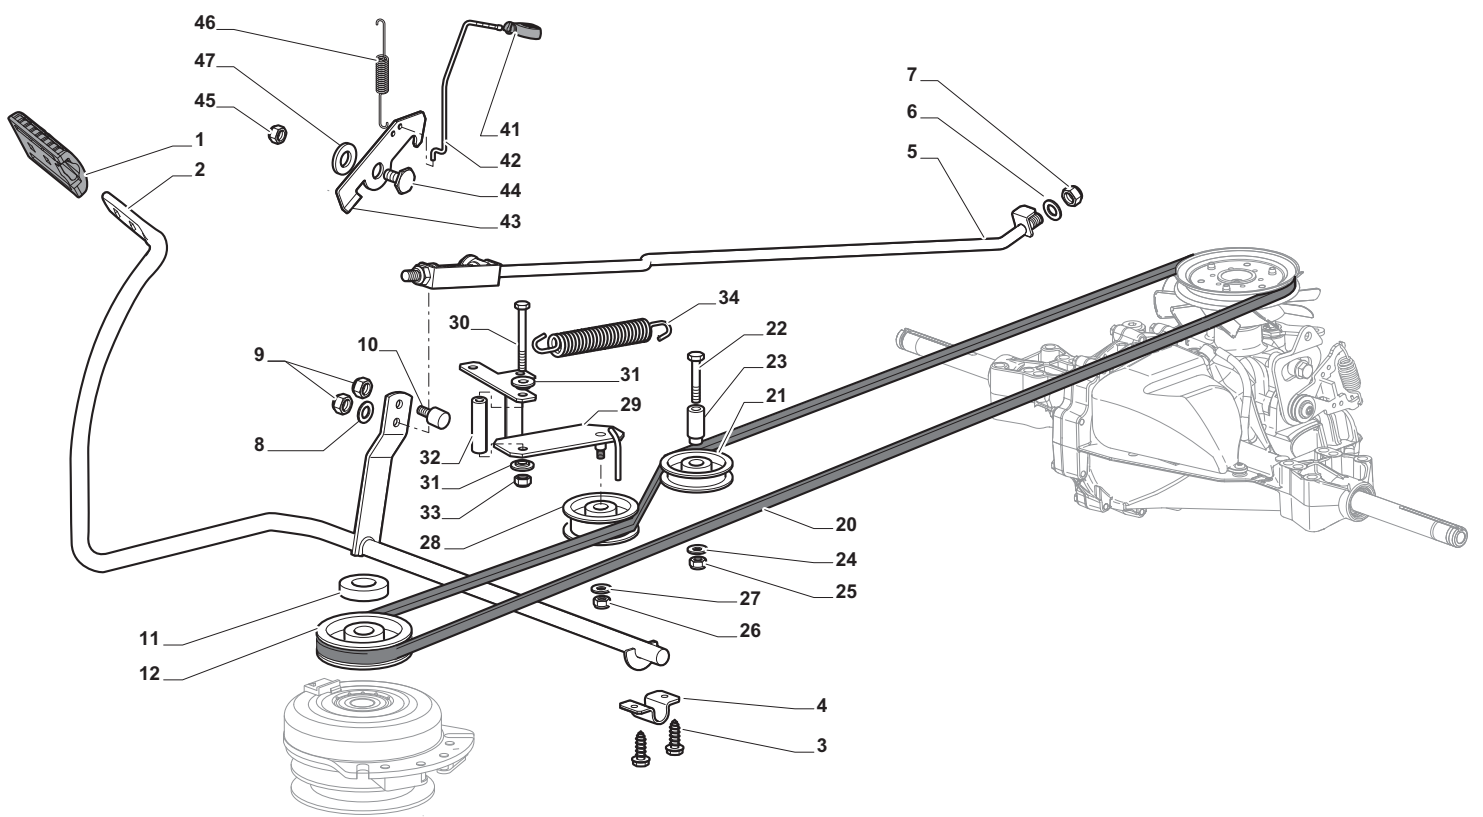

Brake And Gearbox Controls

POS	CODE	Q.TY	DESCRIZIONE	DESCRIPTION	DESCRIPTION	BESCHREIBUNG	NOTES
1	325110409/0	1	Copristaffa	Clamp Cover	Couvre Etrier	Bridedeckel	
2	382000575/0	1	Pedale	Pedal	Pedal	Pedal	
3	12735599/0	4	Vite	Screw	Vis	Schraube	
4	325547231/0	2	Piastra	Plate	Plaque	Platte	
5	382000576/0	1	Asta	Rod	Barre	Stange	
6	12521360/0	1	Rondella	Washer	Rondelle	Scheibe	
7	12156602/0	1	Dado	Nut	Ecrou	Mutter	
8	25670011/0	1	Rondella	Washer	Rondelle	Scheibe	
9	12155000/0	2	Dado	Nut	Ecrou	Mutter	
10	125510116/0	1	Perno	Pin	Pivot	Bolzen	
11	25160021/0	1	Distanziale	Spacer	Entretoise	Entfernungsstück	
12	125601577/0	1	Puleggia	Pulley	Poulie	Riemenscheibe	
20	135062003/0	1	Cinghia	Belt	Courroie	Riemen	
21	25601555/0	1	Puleggia	Pulley	Poulie	Riemenscheibe	
22	12691400/0	1	Vite	Screw	Vis	Schraube	
23	125160051/0	1	Distanziale	Spacer	Entretoise	Entfernungsstück	
24	12523060/0	1	Rondella	Washer	Rondelle	Scheibe	
25	12155000/0	1	Dado	Nut	Ecrou	Mutter	
26	12155000/0	1	Dado	Nut	Ecrou	Mutter	
27	12523060/0	1	Rondella	Washer	Rondelle	Scheibe	
28	25601554/0	1	Puleggia	Pulley	Poulie	Riemenscheibe	
29	382318245/0	1	Leva	Lever	Levier	Hebel	
30	12691600/0	1	Vite	Screw	Vis	Schraube	
31	25038002/1	2	Boccola	Bush	Douille	Büchse	
32	25160027/0	1	Distanziale	Spacer	Entretoise	Entfernungsstück	
33	12155000/0	1	Dado	Nut	Ecrou	Mutter	
34	125430262/0	1	Molla	Spring	Ressort	Feder	
41	325394534/0	1	Manopolina	Knob	Poignee	Griff	
42	125033083/0	1	Asta	Rod	Barre	Stange	
43	325253011/1	1	Gancio	Hook	Crochet	Haken	
44	22524970/2	1	Perno	Pin	Pivot	Bolzen	
45	12155000/0	1	Dado	Nut	Ecrou	Mutter	
46	25430213/0	1	Molla	Spring	Ressort	Feder	
47	12523060/0	1	Rondella	Washer	Rondelle	Scheibe