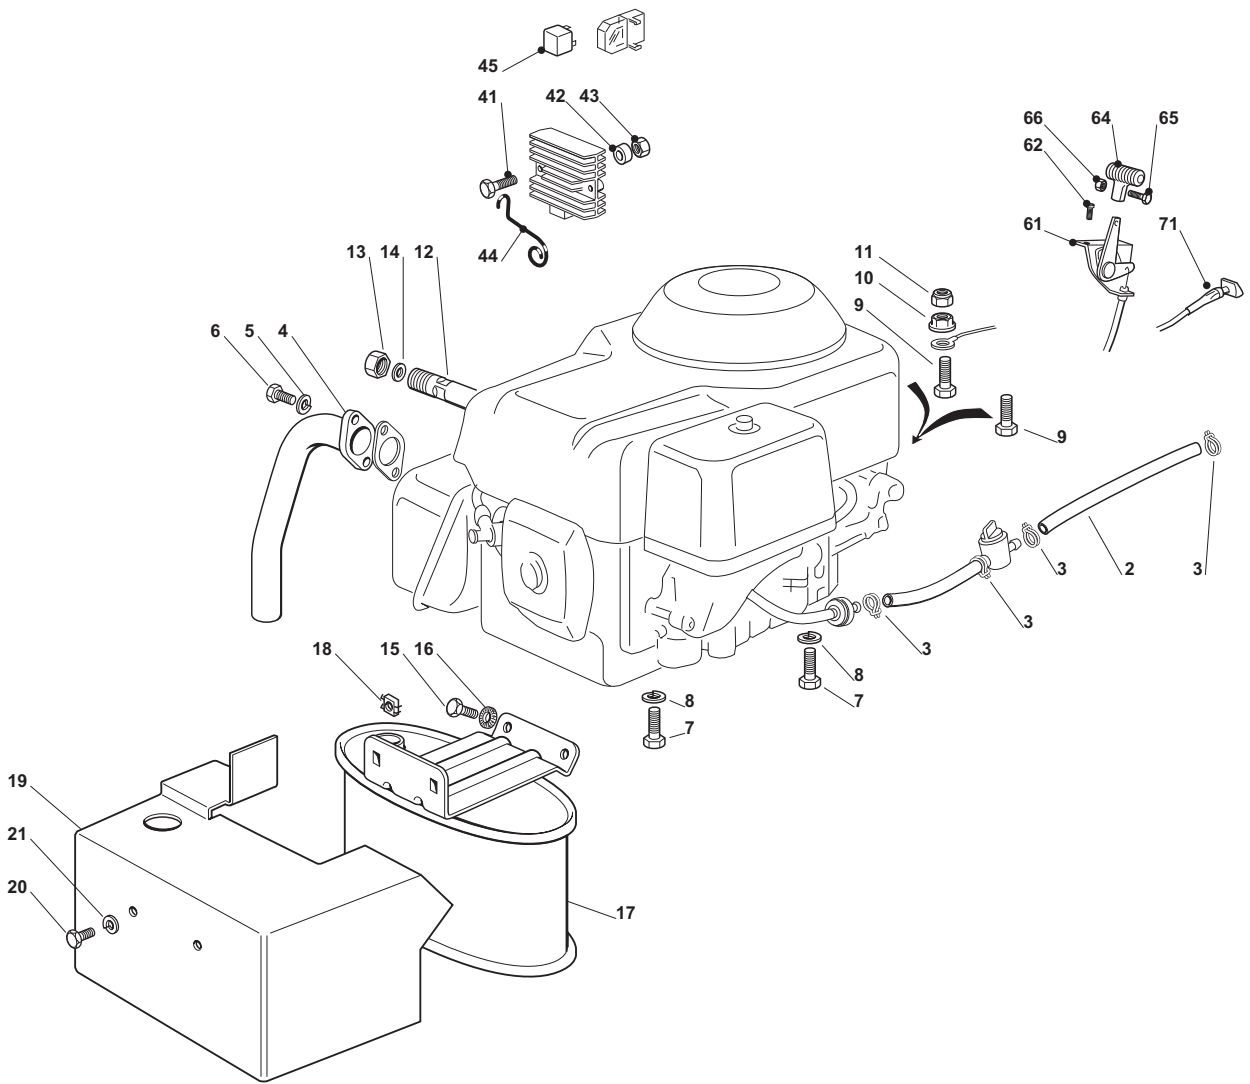

Engine - Honda GXV 390							
POS	CODE	Q.TY	DESCRIZIONE	DESCRIPTION	DESCRIPTION	BESCHREIBUNG	NOTES
2	25869057/0	1	Tubo Collegamento (1000 Mm)	Connecting Tube (1000 Mm)	Tube De Connexion (1000 Mm)	Verbindungsrohr (1000 Mm)	
3	18375051/1	4	Fascetta	Fair Led	Fixation De Cable	Kabelbefestigung	
4	18738204/0	1	Tubo Scarico	Exhaust Tube	Tube Echappement	Abgasungrohr	
5	12583500/0	2	Grower	Grower	Grower	Grower	
6	12793102/0	2	Vite	Screw	Vis	Schraube	
7	12735802/0	2	Vite	Screw	Vis	Schraube	
8	12583500/0	2	Grower	Grower	Grower	Grower	
9	12691100/0	2	Vite	Screw	Vis	Schraube	
10	12154210/0	2	Dado	Nut	Ecrou	Mutter	
11	12155000/0	1	Dado	Nut	Ecrou	Mutter	
12	27598061/1	1	Prolunga Scarico Olio	Oil Discharge Extension	Extension Rallonge De Dech. Huile	Öl Entlerungsverlaen Gerung	
13	18737849/0	1	Tappo Per Prolunga	Oil Cap	Bouchon Huile	Oelverschluss	
14	18401001/1	1	Guarnizione	Oil Seal	Garniture	Dichtung	
15	12792611/0	2	Vite	Screw	Vis	Schraube	
16	12540260/0	2	Rondella	Washer	Rondelle	Scheibe	
17	182750010/0	1	Silenziatore	Muffler	Silenceux	Auspuff	
18	12360425/0	2	Dado	Nut (Mech.)	Ecrou	Mutter	
19	82598003/1	1	Protezione	Guard	Protection	Schutze	
20	125943012/0	2	Vite	Screw	Vis	Schraube	
21	12583500/0	2	Grower	Grower	Grower	Grower	
41	12815221/0	2	Vite	Screw	Vis	Schraube	
42	22170950/0	2	Distanziale	Spacer	Entretoise	Entfernungsstück	
43	12292102/0	2	Dado	Nut	Ecrou	Mutter	
44	27430561/0	1	Molla	Spring	Ressort	Feder	
45	33567000/0	1	Rele'	Relay	Relais	Relais	
61	82000200/1	1	Acceleratore	Accelerator	Accelérateur	Gas Zug	
62	12788512/0	2	Vite	Screw	Vis	Schraube	
64	25394501/0	1	Manopolina	Handle	Poigne	Griff	
65	12726388/0	1	Vite	Screw	Vis	Schraube	
66	12290800/0	1	Dado	Nut	Ecrou	Mutter	
71	125090007/0	1	Comando Starter	Choke Control	Commande Starter	Starter Betaetigung