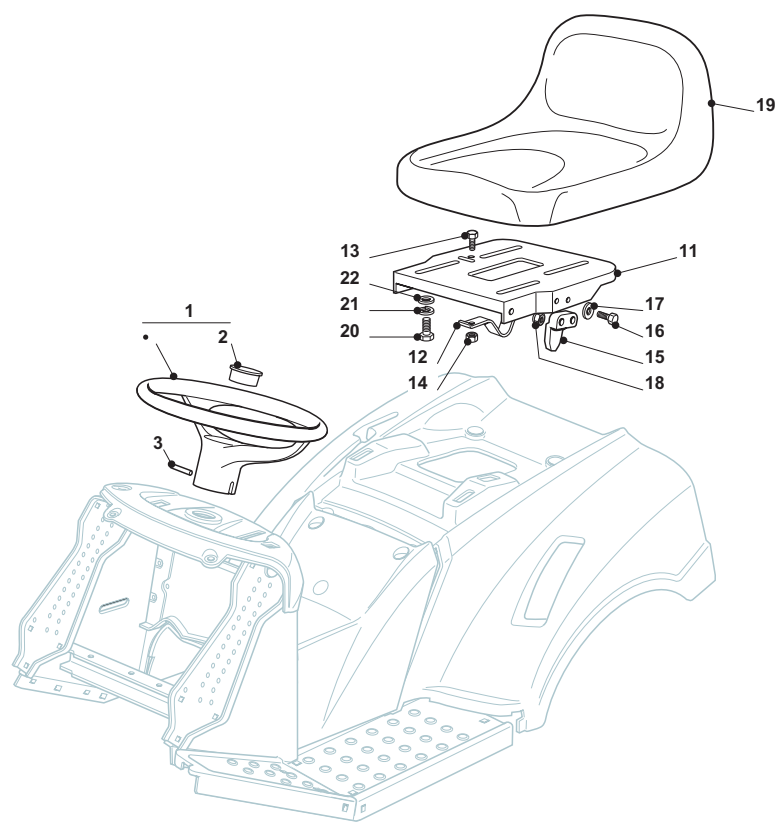

Seat & Steering Wheel							
POS	CODE	Q.TY	DESCRIZIONE	DESCRIPTION	DESCRIPTION	BESCHREIBUNG	NOTES
1	25961201/0	1	Volante	Steering Wheel	Volant	Lenkrad	
2	25120230/0	1	Tappo	Cap	Bouchon	Stopfen	
3	12620299/0	1	Spina	Pin	Goupille	Stift	
11	25547033/1	1	Piastra	Plate	Plaque	Platte	
12	25430223/2	1	Molla	Spring	Ressort	Feder	
13	12789000/0	1	Vite	Screw	Vis	Schraube	
14	12154330/0	1	Dado	Nut	Ecrou	Mutter	
15	27063021/1	1	Camma	Cam	Came	Nocken	
16	12789100/0	2	Vite	Screw	Vis	Schraube	
17	12523020/0	2	Rosetta	Washer	Rondelle	Scheibe	
18	12154330/0	2	Dado	Nut	Ecrou	Mutter	
19	125722470/0	1	Sedile	Seat	Siege	Sitz	
20	12793101/0	4	Vite	Screw	Vis	Schraube	
21	12583500/0	4	Grower	Grower	Grower	Grower	
22	12523060/0	4	Rondella	Washer	Rondelle	Scheibe