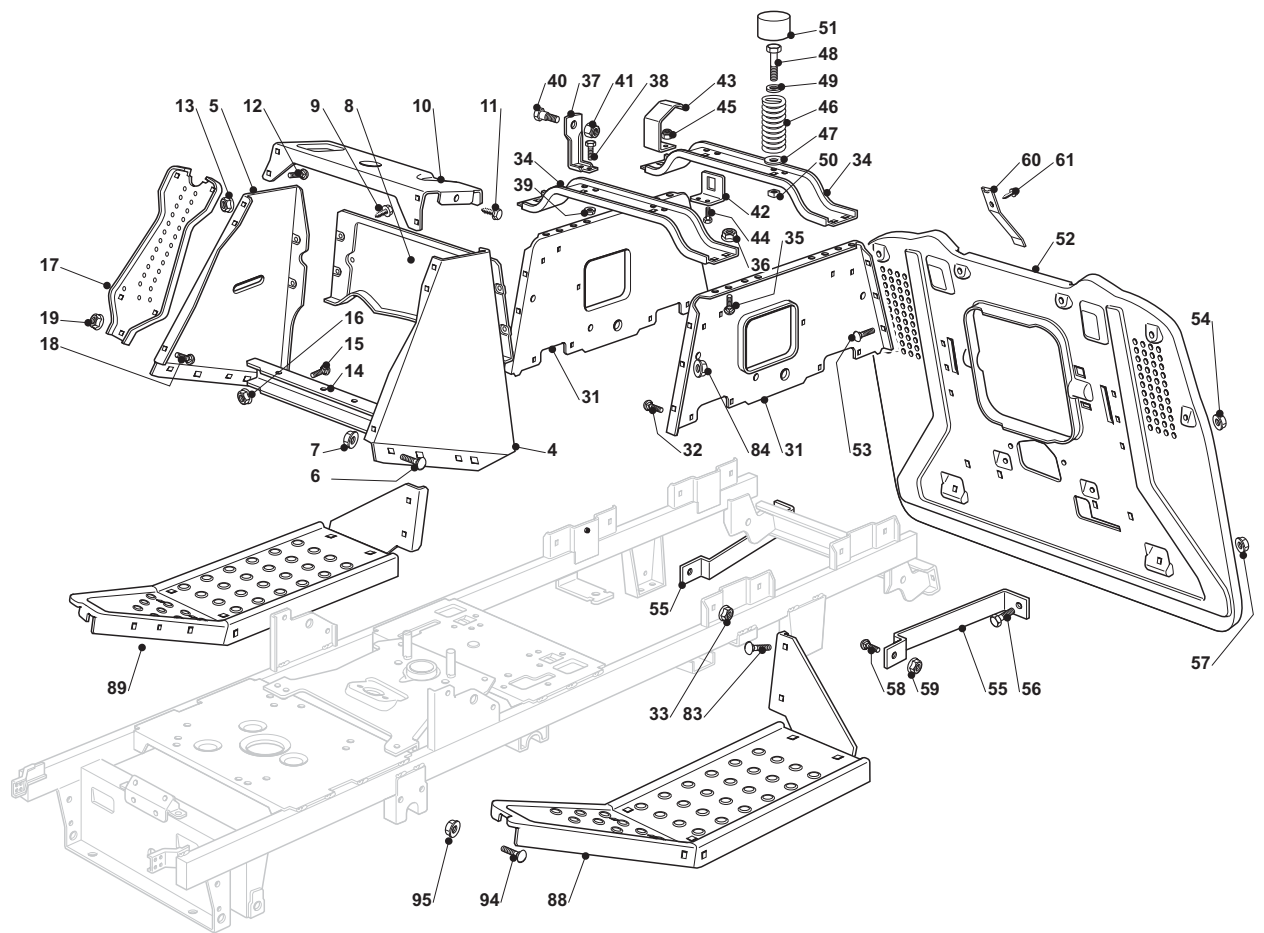

Chassis							
POS	CODE	Q.TY	DESCRIZIONE	DESCRIPTION	DESCRIPTION	BESCHREIBUNG	NOTES
4	325785243/1	1	Supp. Cruscotto Sin.	Left Dashboard Supp.	Support Tableau Gauche	Linker Konsolehalter	
5	25785245/0	1	Supp. Cruscotto Destro	Right Dashboard Supp.	Support Tableau Droite	Rechter Konsolehalter	
6	12818690/0	4	Vite	Screw	Vis	Schraube	
7	12293201/0	4	Dado	Nut	Ecrou	Mutter	
8	382785151/1	1	Supp. Cruscotto Posteriore	Rear Dashboard Supp	Support Tableau Arriere	Konsole Hinterrad	
9	12735110/0	4	Vite	Screw	Vis	Schraube	
10	25785255/0	1	Supp. Cruscotto Centr.	Central Dashboard Supp	Support Tableau Centr.	Zentr. Konsole Halter	
11	12735110/0	2	Vite	Screw	Vis	Schraube	
12	12815200/0	4	Vite	Screw	Vis	Schraube	
13	12292102/0	4	Dado	Nut	Ecrou	Mutter	
14	25785241/0	1	Supporto	Support	Support	Halter	
15	12815200/0	2	Vite	Screw	Vis	Schraube	
16	12292102/0	2	Dado	Nut	Ecrou	Mutter	
17	382785153/1	2	Supp. Cruscotto Anteriore	Front Dashboard Supp	Support Tableau Avant	Konsole Vorderrad	
18	12815200/0	2	Vite	Screw	Vis	Schraube	
19	12292102/0	2	Dado	Nut	Ecrou	Mutter	
31	325785249/1	2	Supporto Sedile	Seat Support	Support Siege	Sitzhalter	
32	12815200/0	8	Vite	Screw	Vis	Schraube	
33	12292102/0	8	Dado	Nut	Ecrou	Mutter	
34	325785257/1	2	Supporto Sedile	Seat Support	Support Siege	Sitzhalter	
35	12818690/0	8	Vite	Screw	Vis	Schraube	
36	12293201/0	8	Dado	Nut	Ecrou	Mutter	
37	25755039/0	2	Squadretta	Bracket	Equerre-Support	Winkel	
38	12792611/0	4	Vite	Screw	Vis	Schraube	
39	12293201/0	4	Dado	Nut	Ecrou	Mutter	
40	22524970/2	2	Perno	Pin	Pivot	Bolzen	
41	12155010/0	2	Dado	Nut	Ecrou	Mutter	
42	25755043/0	1	Squadretta	Bracket	Equerre-Support	Winkel	
43	25430253/0	1	Molla	Spring	Ressort	Feder	
44	12789000/0	2	Vite	Screw	Vis	Schraube	
45	12154330/0	2	Dado	Nut	Ecrou	Mutter	
46	125430257/1	2	Molla	Spring	Ressort	Feder	
47	12523070/0	2	Rondella	Washer	Rondelle	Scheibe	
48	12760515/0	2	Vite	Screw	Vis	Schraube	
49	22671653/0	2	Rosetta	Washer	Rondelle	Scheibe	
50	12360425/0	2	Dado	Nut	Ecrou	Mutter	
51	25122000/2	2	Cuffia	Hood	Protecteur	Schutzkasten	
52	382547041/1	1	Piastra	Plate	Plaque	Platte	
53	12792611/0	6	Vite	Screw	Vis	Schraube	
54	12293201/0	6	Dado	Nut	Ecrou	Mutter	
55	25650119/0	2	Rinforzo	Plate Stiffening	Renforcement Plaque	Platteverstaerkug	
56	12792611/0	2	Vite	Screw	Vis	Schraube	
57	12293201/0	2	Dado	Nut	Ecrou	Mutter	
58	12818690/0	2	Vite	Screw	Vis	Schraube	
59	12293201/0	2	Dado	Nut	Ecrou	Mutter	
60	27430554/0	1	Molla	Spring	Ressort	Feder	
61	12735110/0	1	Vite	Screw	Vis	Schraube	
83	12792611/0	4	Vite	Screw	Vis	Schraube	
84	12293201/0	4	Dado	Nut	Ecrou	Mutter	
88	382510079/0	1	Supporto Pedana Sinistro	Left Footboard Support	Support Marche pied Gauche	Linke Fussbretthalter	
89	382510077/0	1	Supporto Pedana Destro	Right Footboard Support	Support Marche pied Droite	Rechte Fussbretthalter	
94	12815200/0	4	Vite	Screw	Vis	Schraube	
95	12292102/0	4	Dado	Nut	Ecrou	Mutter