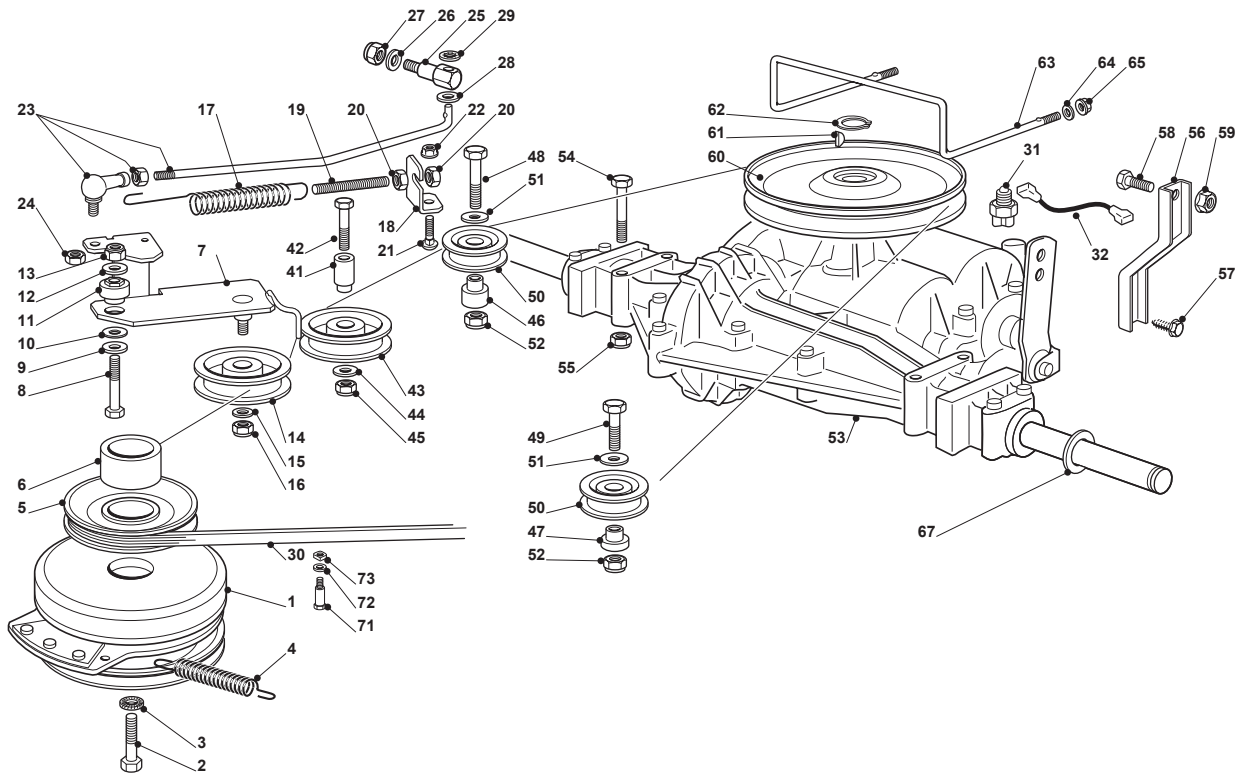

Fig.	Quantity	Part No	Description	Notes
1	2	118375051/1	Fair Led	
2	1	138780531/0	Fuel Tube	
3	1	125598060/0	Oil Discharge Extension	
4	1	118401001/1	Oil Seal	
5	1	118737849/0	Plug	
6	1	118738256/0	Left Exhaust Connection	
7	1	118738257/0	Right Exhaust Connection	
8	3	112360425/0	Nut	
9	3	112793102/0	Screw	
10	2	112540260/0	Grower	
11	1	182750003/0	Muffler Assy	
12	2	112280100/0	Nut	
13	1	382598065/0	Muffler Protection	
14	2	112792611/0	Screw	
15	2	112583500/0	Grower	
16	4	112540070/0	Washer	
17	4	112735821/0	Screw	
18	1	112792611/0	Screw	
19	1	112521350/0	Washer	
20	1	125430252/0	Spring	
21	3	112540260/0	Grower	
22	3	112793102/0	Screw	
23	1	112540260/0	Grower	
24	1	182000201/2	Accelerator	
25	2	125943012/0	Screw	
26	1	325592000/0	Knob	
27	1	112726388/0	Screw	
28	1	112290800/0	Nut	