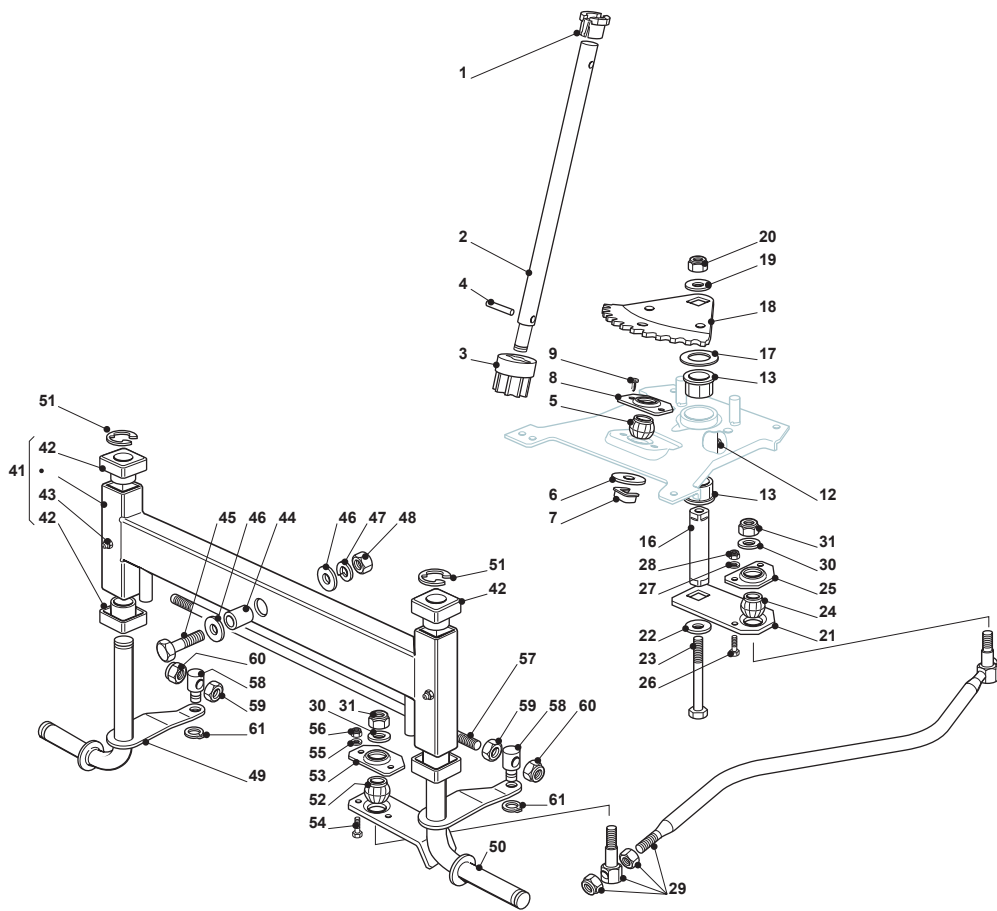

Fig.	Quantity	Part No	Description	Notes
84	4	112293201/0	Nut	
88	1	382510079/0	Left Footboard Support	
89	1	382510077/0	Right Footboard Support	
94	4	112815200/0	Screw	
95	4	112292102/0	Nut	

Fig.	Quantity	Part No	Description	Notes
1	1	382076902/1	Engine Hood Red	Red
1	1	382076935/0	Engine Hood Yellow	Yellow
2	1	125547105/0	Yellow Injection Plate	Yellow
2	1	325547025/1	Injection Plaque 300941Ggp Tcp	Red
8	1	125580012/0	Right Pin	
9	1	125580013/0	Left Pin	
10	2	112727356/0	Screw	
11	1	125730005/1	Intake Separator	
19	1	325605003/0	Button	
20	1	325256250/0	Screw Ring	
21	2	125510045/0	Stud	
22	2	112436050/0	Plate	
23	1	325547089/1	Right Plate	
24	1	325547091/1	Left Plate	
25	4	112731580/0	Screw	
26	1	382869031/0	Muffler Protection	
28	4	112734995/0	Screw	
31	1	325599010/0	Dashboard, Right Profile	
32	1	325599011/0	Left Dashboard Support	
33	4	112815221/0	Screw	
34	4	112521330/0	Washer	
35	4	112154510/0	Nut	
36	1	325120247/0	Dashboard	
37	2	112728440/0	Screw	
38	2	112735402/0	Screw	
40	1	325600074/0	Card Protection	
41	2	112735402/0	Screw	
42	1	325547181/0	Plate	
91	1	325110363/0	Cover, Red	
93	2	125580020/2	Stake	
94	1	325110322/0	Red Wheels Cover	Red
94	1	325110323/0	Yellow Wheels Cover	Yellow
95	4	112735402/0	Screw	
96	2	112735402/0	Screw	
97	2	325755041/0	Bracket	
98	4	112728686/0	Screw	
99	2	112735110/0	Screw	