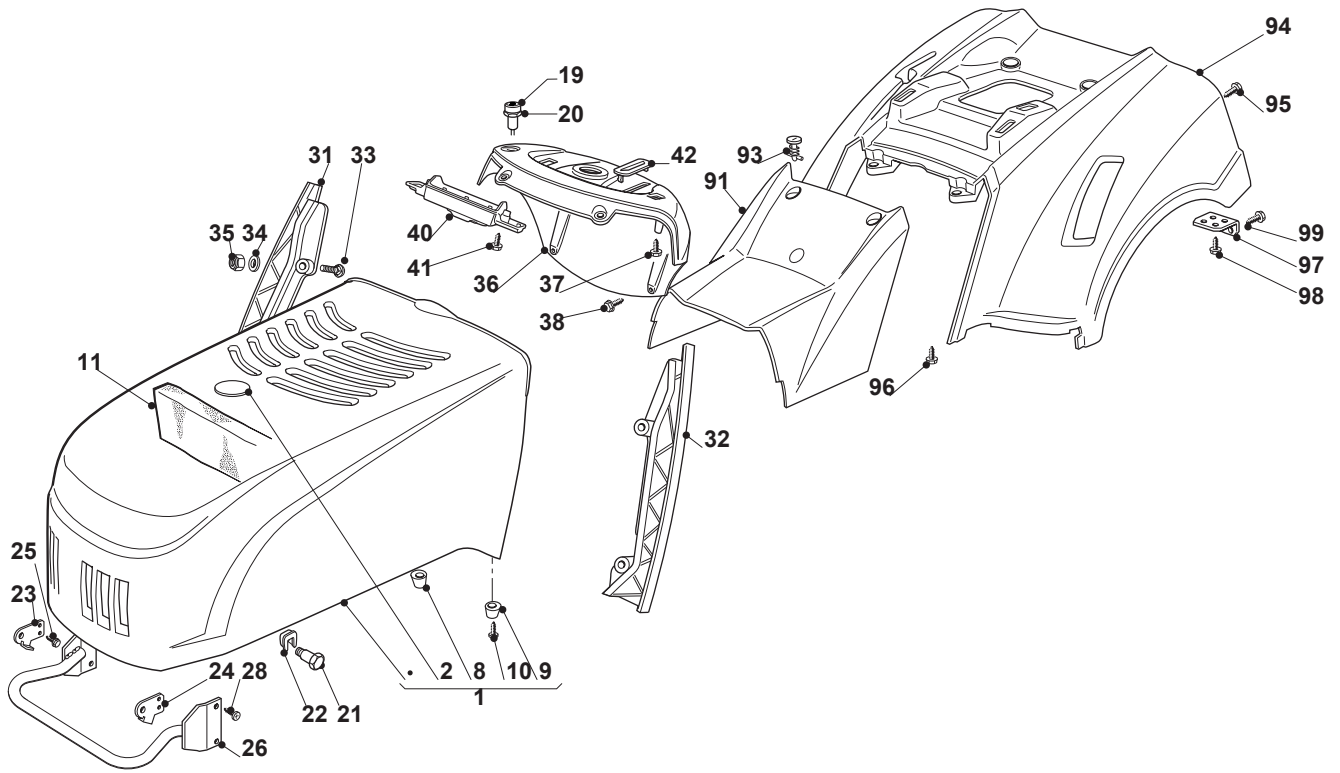

Fig.	Quantity	Part No	Description	Notes
84	4	112293201/0	Nut	
88	1	382510079/0	Left Footboard Support	
89	1	382510077/0	Right Footboard Support	
94	4	112815200/0	Screw	
95	4	112292102/0	Nut	

Fig.	Quantity	Part No	Description	Notes
1	1	382076902/1	Engine Hood Red	Red
1	1	382076935/0	Engine Hood Yellow	Yellow
2	1	125547105/0	Yellow Injection Plate	Yellow
2	1	325547025/1	Injection Plaque 300941Ggp Tcp	Red
8	1	125580012/0	Right Pin	
9	1	125580013/0	Left Pin	
10	2	112727356/0	Screw	
11	1	125730005/1	Intake Separator	
19	1	325605003/0	Button	
20	1	325256250/0	Screw Ring	
21	2	125510045/0	Stud	
22	2	112436050/0	Plate	
23	1	325547089/1	Right Plate	
24	1	325547091/1	Left Plate	
25	4	112731580/0	Screw	
26	1	382869031/0	Muffler Protection	
28	4	112734995/0	Screw	
31	1	325599010/0	Dashboard, Right Profile	
32	1	325599011/0	Left Dashboard Support	
33	4	112815221/0	Screw	
34	4	112521330/0	Washer	
35	4	112154510/0	Nut	
36	1	325120247/0	Dashboard	
37	2	112728440/0	Screw	
38	2	112735402/0	Screw	
40	1	325600074/0	Card Protection	
41	2	112735402/0	Screw	
42	1	325547181/0	Plate	
91	1	325110363/0	Cover, Red	
93	2	125580020/2	Stake	
94	1	325110322/0	Red Wheels Cover	Red
94	1	325110323/0	Yellow Wheels Cover	Yellow
95	4	112735402/0	Screw	
96	2	112735402/0	Screw	
97	2	325755041/0	Bracket	
98	4	112728686/0	Screw	
99	2	112735110/0	Screw	