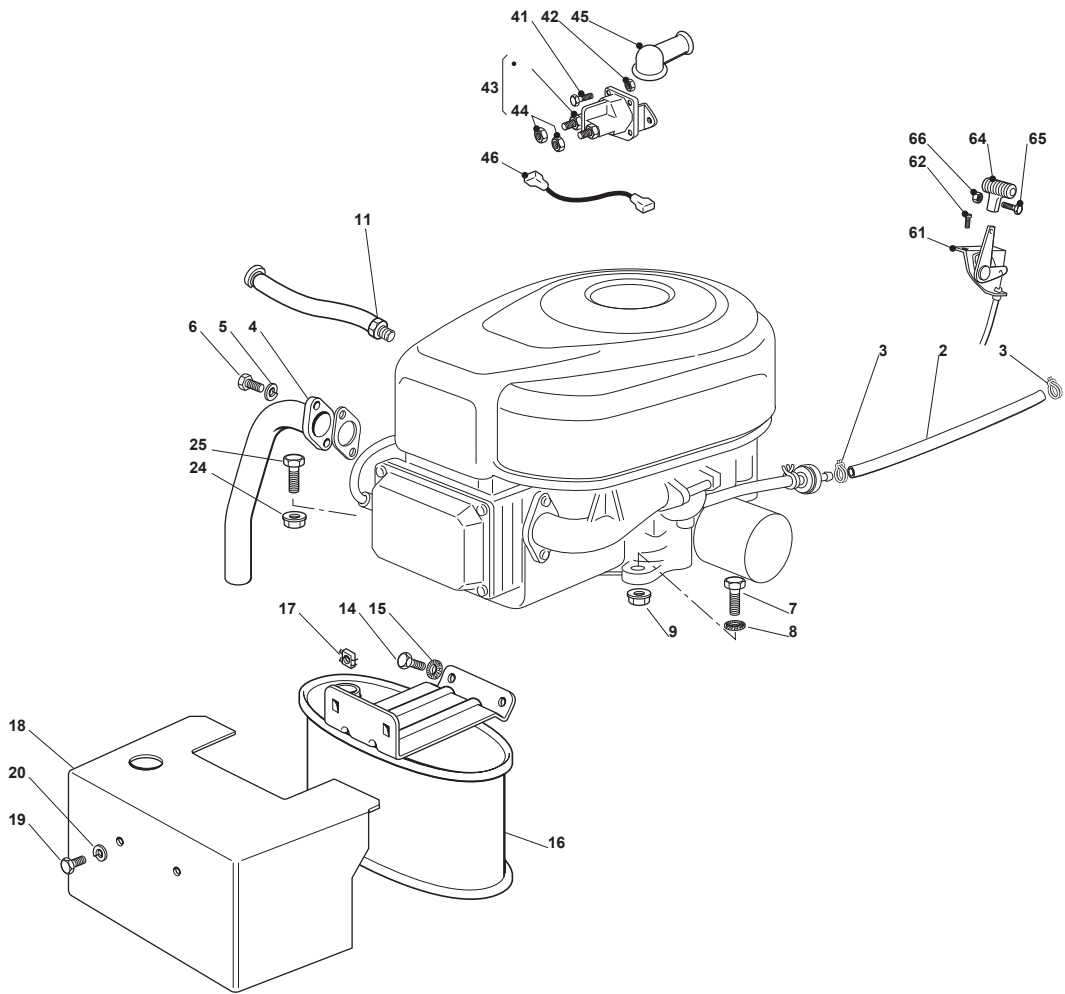

Fig.	Quantity	Part No	Description	Notes
2	1	325869057/0	Connecting Tube	
3	4	118375051/1	Fair Led	
4	1	118738224/0	Exhaust Conn. Tube	
5	2	112583500/0	Grower	
6	2	112735530/0	Screw	
7	1	112691115/0	Screw	
8	1	112540260/0	Grower	
9	1	112154210/0	Nut	
10	1	118562996/0	Shut out valve	
11	1	1134-5827-01	Oil Drain Assy	
14	2	112793102/0	Screw	
15	2	112540260/0	Grower	
16	1	182750010/0	Muffler	
17	2	112360425/0	Nut	
18	1	382598009/2	Muffler Protection	
19	2	112792611/0	Screw	
20	2	112583500/0	Grower	
24	3	112154210/0	Nut	
25	3	112691100/0	Screw	
41	2	112791213/1	Screw	
42	2	112292102/0	Nut	
43	1	118736110/0	Starter Relay	
44	2	112360352/0	Nut	
45	1	118564861/1	Protection	
46	1	125065017/0	Cable	
61	1	182000200/1	Throttle Cable	
62	2	125943012/0	Screw	
64	1	325592000/0	Knob	
65	1	112726388/0	Screw	
66	1	112290800/0	Nut	