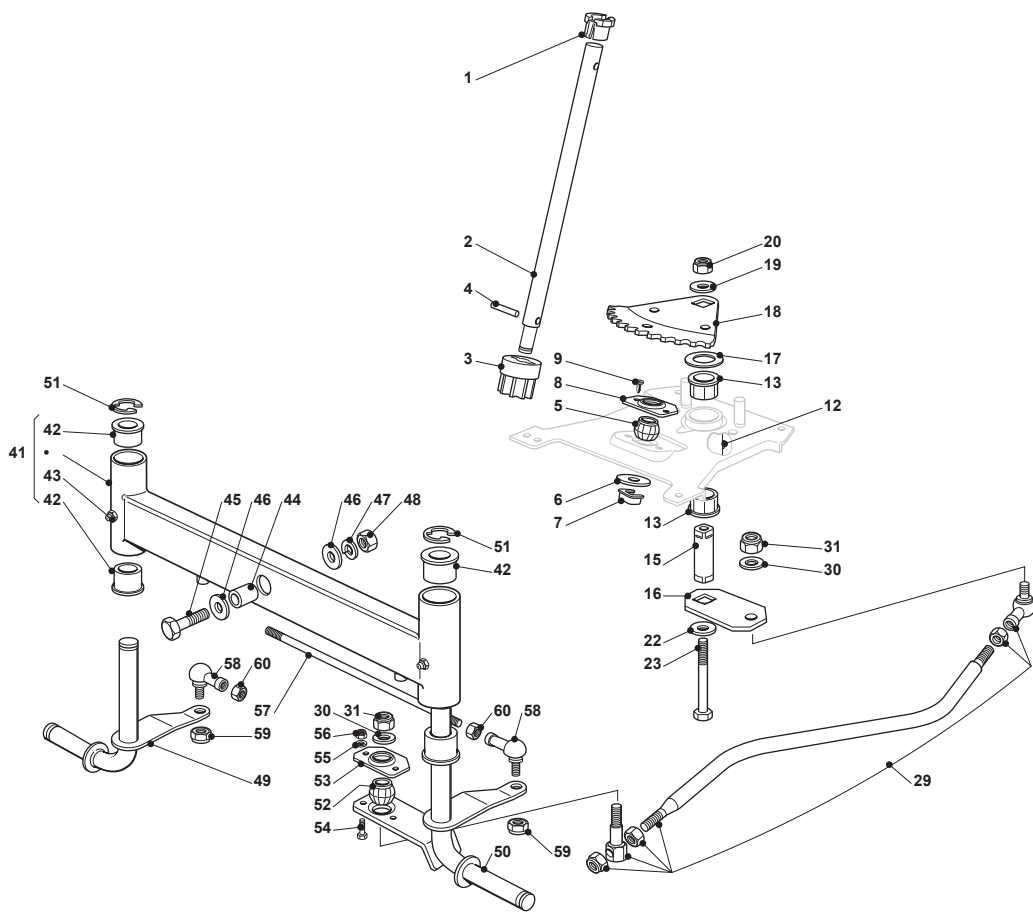

Fig.	Quantity	Part No	Description	Notes
1	1	325038004/0	Bushing	
2	1	125520006/1	Steering Column	
3	1	127570050/0	Pinion	
4	1	112622650/0	Dowel pin	
5	1	325743000/0	Joint	
6	1	112521370/0	Washer	
7	1	112436030/0	Plate	
8	1	325785213/1	Support	
9	2	112729601/1	Screw	
12	1	112379511/0	Grease Dispenser	
13	2	325040624/0	Bushing	
15	1	125510132/0	Pin	
16	1	325318281/0	Lever	
17	1	125670019/0	Washer	
18	1	325735513/0	Steering Sector	
19	1	112523080/0	Washer	
20	1	112155020/0	Nut	
22	1	112523080/0	Washer	
23	1	112794950/0	Screw	
29	1	382000610/0	Steering Rod	
30	2	112523070/0	Washer	
31	2	112155010/0	Nut	
41	1	382034036/0	Equalizer With Bush And Lubricator	
42	4	125034002/1	Bushing	
43	2	112379511/0	Grease Dispenser	
44	1	125160016/1	Spacer	
45	1	112692695/0	Screw	
46	2	112523100/0	Washer	
47	1	112587100/0	Grower	
48	1	112295300/0	Nut	
49	1	382230377/1	Right Stub Axle	
50	1	382230379/1	Left Stub Axle	
51	2	112001000/0	Benzing Ring	
52	1	325743000/0	Joint	
53	1	325785213/1	Support	
54	2	112791213/1	Screw	
55	2	112521330/0	Washer	
56	2	112154510/0	Nut	
57	1	125840023/0	Tie Rod	
58	2	122746609/0	Joint	
59	2	112156602/0	Nut	
60	2	112295201/0	Nut	