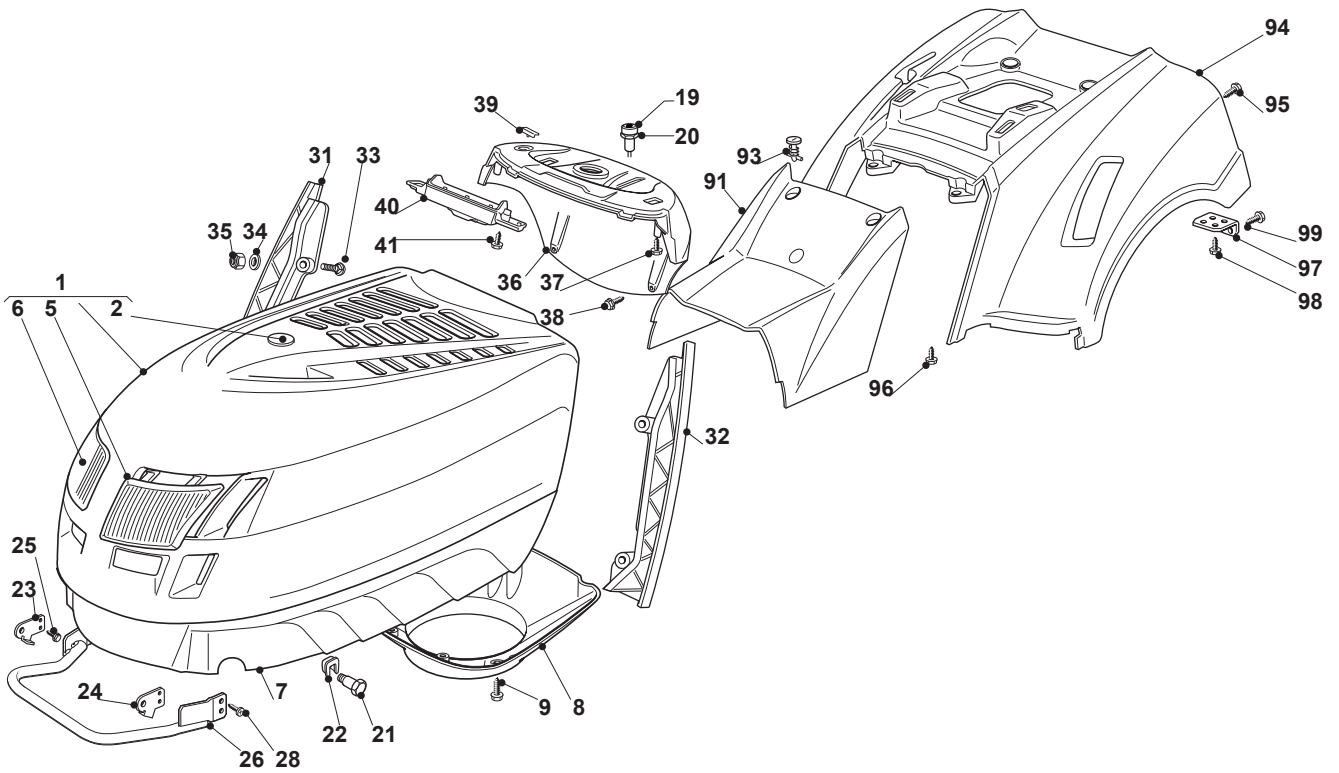

# NJTP 102 HYDRO

Ride-on 102-122 Chassis - Low Version

Issue 10 - 2015

Fig.	Quantity	Part No	Description	Notes
84	4	112293201/0	Nut	
88	1	382510079/0	Left Footboard Support	
89	1	382510077/0	Right Footboard Support	
94	4	112815200/0	Screw	
95	4	112292102/0	Nut	