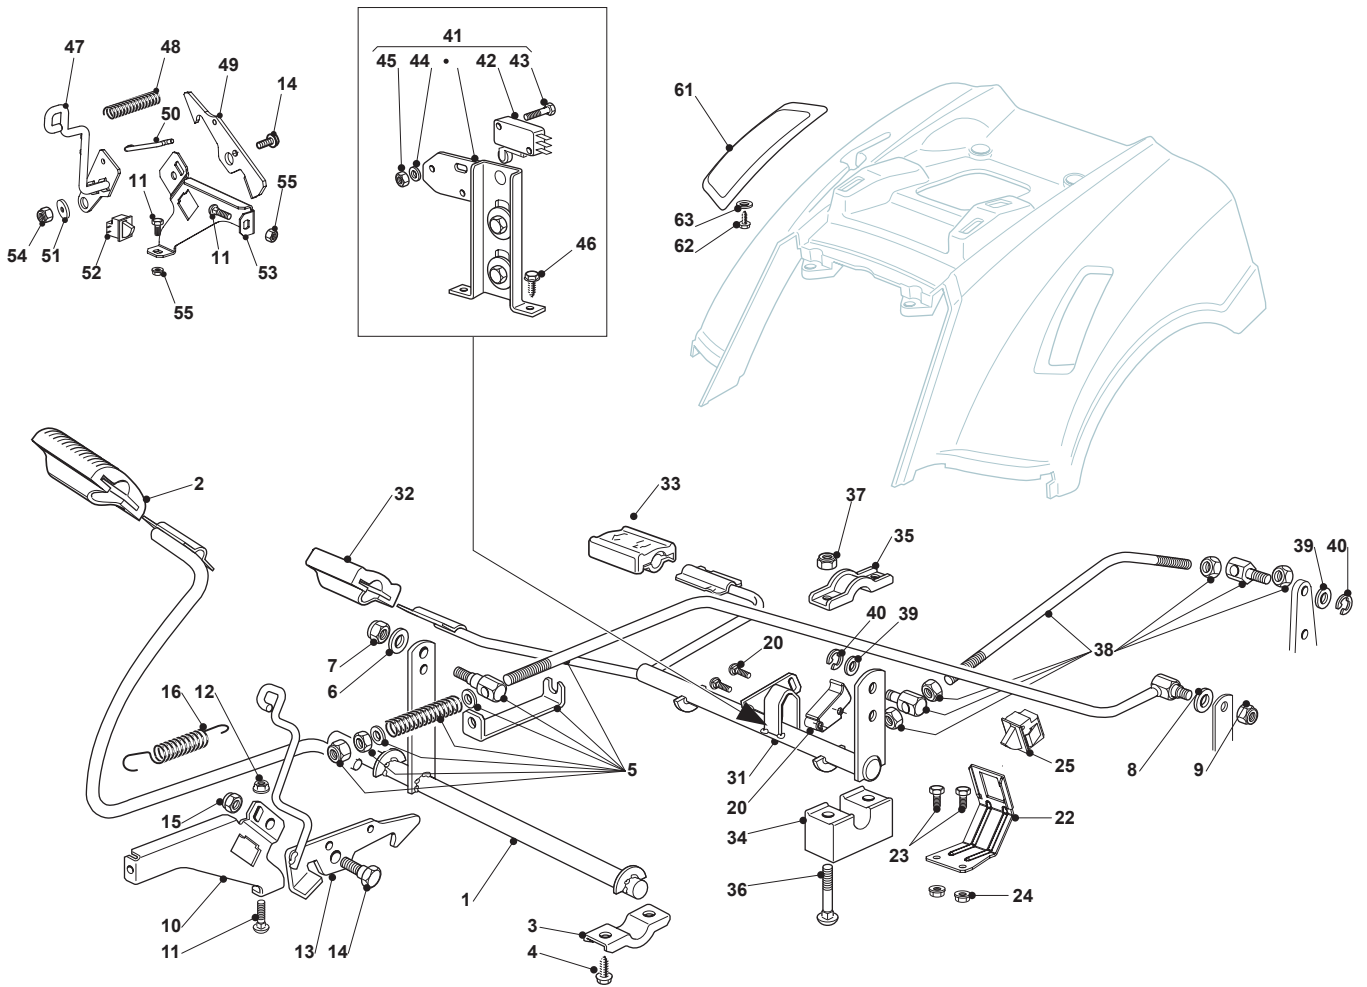

Fig.	Quantity	Part No	Description	Notes
1	1	325038004/0	Bushing	
2	1	125520006/1	Steering Column	
3	1	127570050/0	Pinion	
4	1	112622650/0	Dowel pin	
5	1	325743000/0	Joint	
6	1	112521370/0	Washer	
7	1	112436030/0	Plate	
8	1	325785213/1	Support	
9	2	112729601/1	Screw	
12	1	112379511/0	Grease Dispenser	
13	2	325040624/0	Bushing	
15	1	125510132/0	Pin	
16	1	325318281/0	Lever	
17	1	125670019/0	Washer	
18	1	325735513/0	Steering Sector	
19	1	112523080/0	Washer	
20	1	112155020/0	Nut	
22	1	112523080/0	Washer	
23	1	112794950/0	Screw	
29	1	382000610/0	Steering Rod	
30	2	112523070/0	Washer	
31	2	112155010/0	Nut	
41	1	382034036/0	Equalizer With Bush And Lubricator	
42	4	125034002/1	Bushing	
43	2	112379511/0	Grease Dispenser	
44	1	125160016/1	Spacer	
45	1	112692695/0	Screw	
46	2	112523100/0	Washer	
47	1	112587100/0	Grower	
48	1	112295300/0	Nut	
49	1	382230377/1	Right Stub Axle	
50	1	382230379/1	Left Stub Axle	
51	2	112001000/0	Benzing Ring	
52	1	325743000/0	Joint	
53	1	325785213/1	Support	
54	2	112791213/1	Screw	
55	2	112521330/0	Washer	
56	2	112154510/0	Nut	
57	1	125840023/0	Tie Rod	
58	2	122746609/0	Joint	
59	2	112156602/0	Nut	
60	2	112295201/0	Nut	