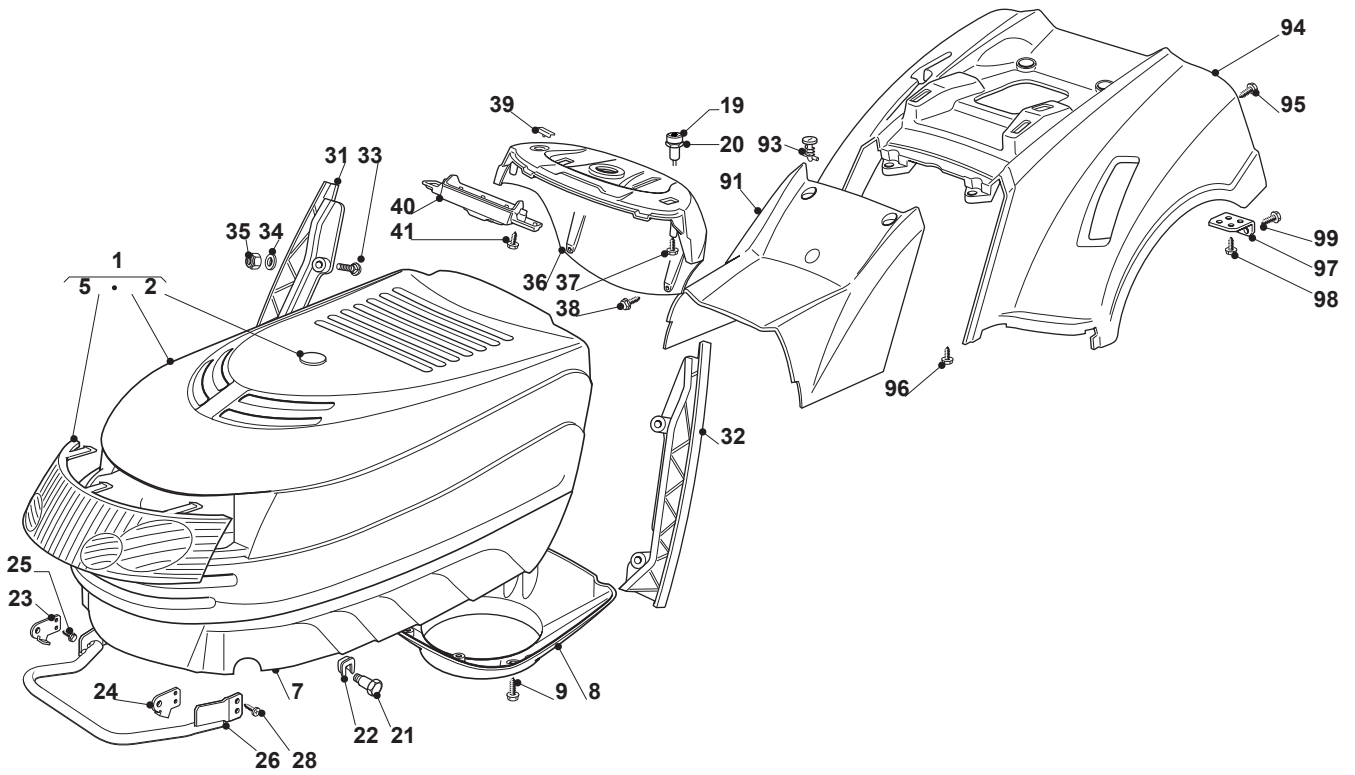

Fig.	Quantity	Part No	Description	Notes
1	1	382076841/3	Upper Engine Hood Red	
2	1	325547025/1	Injection Plaque 300941Ggp Tcp	
5	1	125410861/0	Left Grill	
6	1	125410860/0	Right Grill	
7	1	125076808/0	Lower Engine Hood	
8	1	325108024/0	Right Conveyor	for Honda Engines
8	1	325108028/0	Conveyor	for GGP-B&S-Kohler Engines
9	3	112728686/0	Screw	
19	1	325605003/0	Button	
20	1	325256250/0	Screwed Ring	
21	2	125510023/1	Pin	
22	2	112436050/0	Plate	
23	1	325547089/1	Right Plate	
24	1	325547091/1	Left Plate	
25	4	112731580/0	Screw	
26	1	382869033/0	Muffler Protection	
28	4	112734995/0	Screw	
31	1	325599012/0	Dashboard, Right Profile	
32	1	325599013/0	Left Dashboard Support	
33	4	112815221/0	Screw	
34	4	112521330/0	Washer	
35	4	112154510/0	Nut	
36	1	325120245/0	Dashboard	Black
36	1	325120240/0	Dashboard	Red
37	2	112728440/0	Screw	
38	2	112735402/0	Screw	
39	2	125260000/0	Grommet	
40	1	325600074/0	Card Protection	
41	2	112735402/0	Screw	
91	1	325110363/0	Cover, Red	
93	2	125580020/2	Stake	
94	1	325110322/0	Red Wheels Cover	
95	4	112735402/0	Screw	
96	2	112735402/0	Screw	
97	2	325755041/0	Bracket	
98	4	112728686/0	Screw	
99	2	112735110/0	Screw	