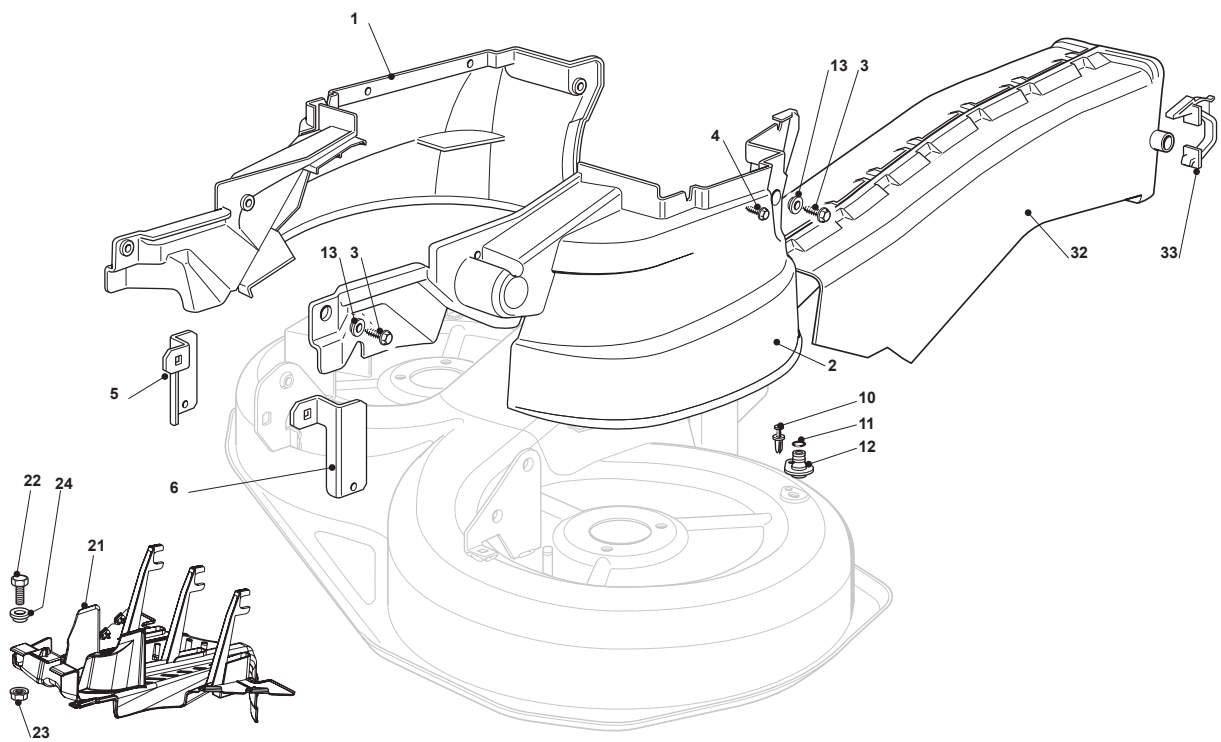

Fig.	Quantity	Part No	Description	Notes
1	1	382564151/0	Cutting Plate Black	
8	1	382207200/1	Flange Assy	
9	1	382207201/2	Support Shaft Tc	
10	1	125020800/1	Main Blade Shaft	
11	1	125020801/2	Secondary Blade Shaft	
13	4	119216047/0	Bearing	
14	2	325160501/0	Dust Cover Disc	
15	2	112609260/0	Seeger	
16	6	112818700/0	Screw	
17	6	112154210/0	Nut	
18	2	125463200/0	Blade Hub	
19	2	112139100/0	Feather, Crankshaft Ø 22,2	
20	1	182004348/0	Right Mulching Blade	
21	1	182004347/0	Left Blade Mulching, Winged	
22	2	122160400/0	Elastic Disc	
23	2	112523080/0	Washer	
24	1	112735694/0	Screw	
25	1	112735695/1	Screw	
26	2	182700001/0	Levelling Small Wheel	
27	2	125510072/0	Pin	
28	2	112692050/0	Screw	
29	2	112523060/0	Washer	
30	2	112293201/0	Nut	
41	1	182004341/1	Right Blade, Winged	
42	1	182004340/1	Left Blade, Winged	
51	2	382000474/1	Equalizer Rod	
52	8	325670008/1	Washer	
53	2	112523060/0	Washer	
54	4	112156602/0	Nut	