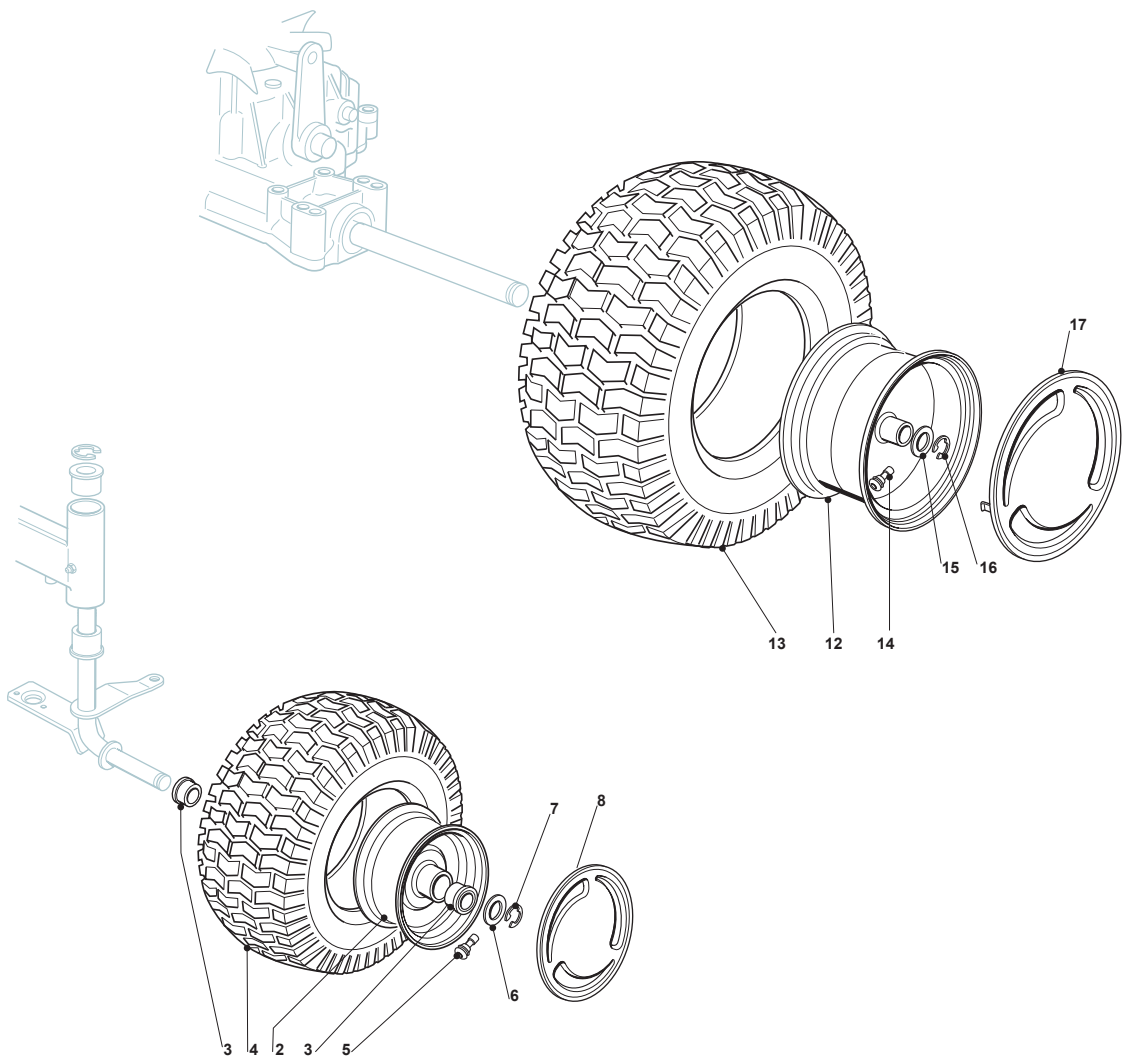

Fig.	Quantity	Part No	Description	Notes
2	2	182000598/0	Rimm	
3	4	125122200/2	Bearing	
4	2	125590014/0	Tyre	13 inch
4	2	127590066/0	Tyre	15 inch
5	2	125950000/0	Valve	
6	2	125670005/1	Washer	
7	2	112001000/0	Benzing Ring	
8	2	382110252/0	Front Wheel Cover	
12	2	182000599/0	Rimm	
13	2	125590015/0	Tyre	
14	2	125950000/0	Valve	
15	2	125670005/1	Washer	
16	2	112001010/0	Benzing Ring	
17	2	382110253/0	Wheel Cover	Standard grey hub version