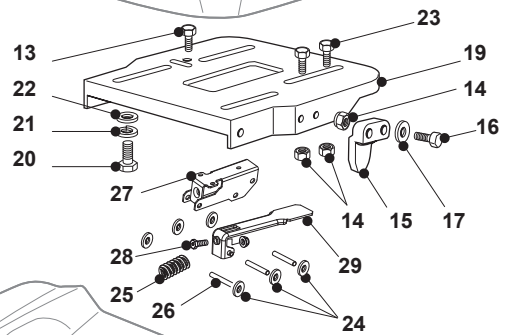

Fig.	Quantity	Part No	Description	Notes
1	1	125961209/0	Steering Wheel	Black
1	1	125961201/0	Steering Wheel	
5	1	112620299/0	Elastic Pin	
7	1	125722463/0	Seat	
9	1	125722471/0	Seat	
11	1	125722478/1	Seat	
13	1	112789000/0	Screw	
15	1	327063021/1	Cam	
17	2	112523020/0	Washer	
19	1	325547033/2	Seat Plate	
21	4	112583500/0	Grower	
23	2	112789000/0	Screw	
25	1	125430285/0	Spring	
27	1	325774575/0	Fulcrum Clamp	
29	1	325318327/0	Lever	
1	1	125961212/0	Steering Wheel	Grey
1	1	125961216/0	Steering Wheel	Black
2	1	325580500/0	Cap	Grey
2	1	325580501/0	Cap	Black
3	1	325961222/1	Steering wheel	
4	1	325580508/0	Steering Plate Cover	only for STIGA models
6	1	125722470/0	Seat	
8	1	125722453/1	Seat	
10	1	125722456/0	Seat	
12	1	125430285/0	Spring	
14	1	112154330/0	Nut	
16	2	112789100/0	Screw	
18	2	112154330/0	Nut	
20	4	112793101/0	Screw	
22	4	112523060/0	Washer	
24	6	112604896/0	Crown Fastener	
26	3	122517866/0	Pin	
28	1	112735661/0	Screw	