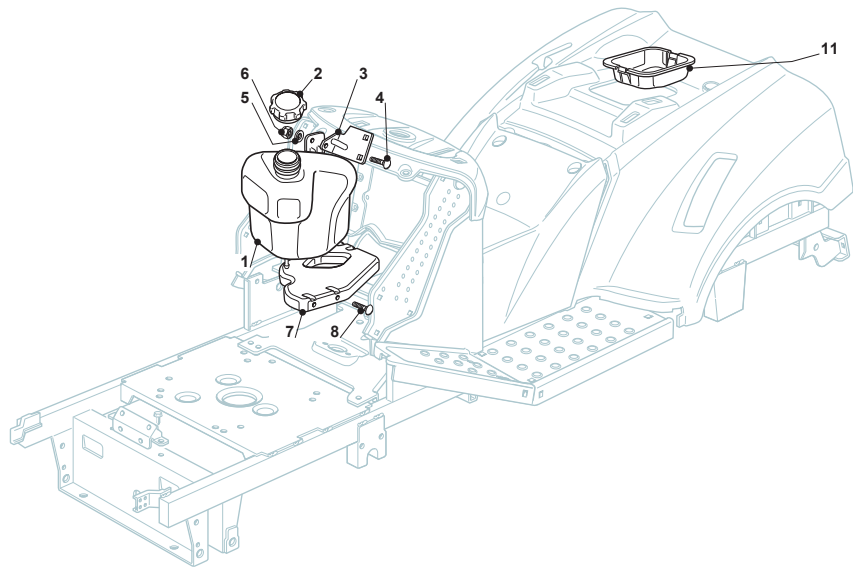

Fig.	Quantity	Part No	Description	Notes
1	1	325735124/0	Fuel Tank	
2	1	125795001/1	Cap	
3	1	325785291/0	Support	
4	1	112789195/0	Screw	
5	1	112581500/0	Grower	
6	1	112437503/0	Plate	
7	1	325785289/0	Support	
8	4	112735403/0	Screw	
11	1	325207176/0	Basin