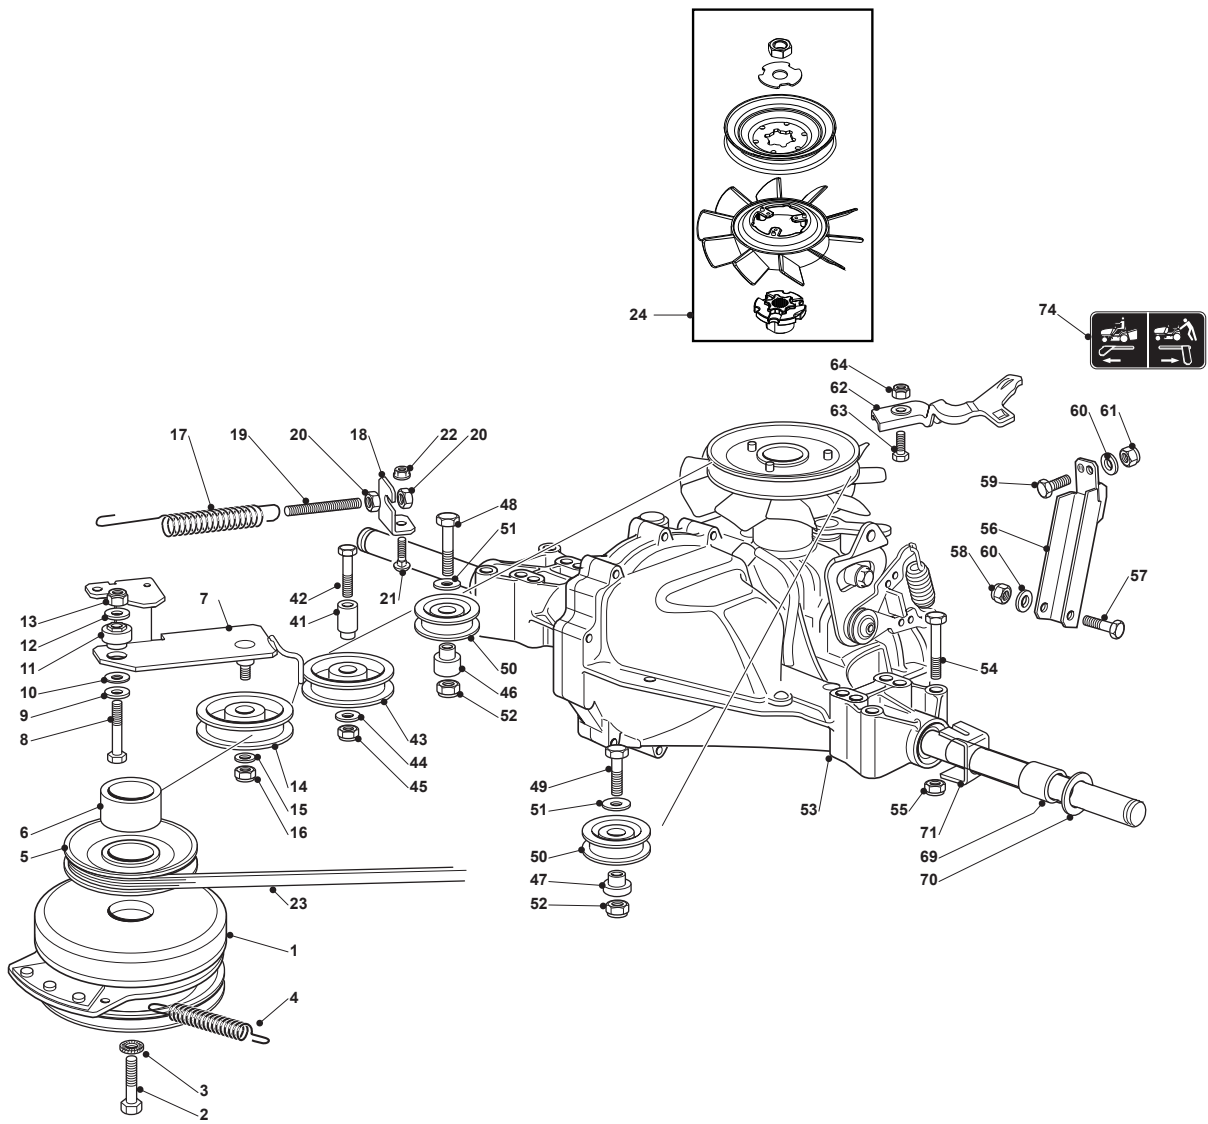

Fig.	Quantity	Part No	Description	Notes
1	1	118399062/0	Electromagnetic Clutch	
2	1	112737320/0	Screw	
3	1	112543000/0	Washer	
4	1	122430216/1	Spring	
5	1	125601577/0	Pulley	
6	1	125160021/0	Spacer	
7	1	382318217/0	Lever	
8	1	112691115/0	Screw	
9	1	112523060/0	Washer	
10	1	327670055/0	Antifriction Washer	
11	1	125510087/0	Pin	
12	1	112523060/0	Washer	
13	1	112155000/0	Nut	
14	1	125601554/0	Pulley	
15	1	112523060/0	Washer	
16	1	112155000/0	Nut	
17	1	125430260/0	Spring	
18	1	325755049/0	Bracket	
19	1	125840005/0	Tie Rod	
20	2	112293200/0	Nut	
21	1	112818690/0	Screw	
22	1	112293201/0	Nut	
23	1	135062014/0	Belt	
24	1	118802723/0	Fan Kit	
41	1	125160081/0	Pin	
42	1	112691800/0	Screw	
43	1	325601599/0	Pulley	
44	1	112523060/0	Washer	
45	1	112155000/0	Nut	
46	1	125160024/2	Right Spacer	
47	1	125160018/1	Left Spacer	
48	1	112691400/0	Screw	
49	1	112691115/0	Screw	
50	2	125601588/0	Pulley	
51	2	122671653/0	Washer	
52	2	112155000/0	Nut	
53	1	118400919/2	Rear Axle (Hydro-Gear T2-Adbf-2X3C-17X1)	
54	4	112691600/0	Screw	
55	4	112154210/0	Nut	
56	1	382785201/0	Support	
57	1	112691700/0	Screw	
58	1	112155000/0	Nut	
59	1	112793701/0	Screw	
60	2	112523060/0	Washer	
61	1	112155000/0	Nut	
62	1	325318257/0	Lever	
63	1	112791213/1	Screw	
64	1	112154210/0	Nut	
69	2	125160058/0	Spacer	
70	2	125670005/1	Washer	
71	2	325670025/0	Washer