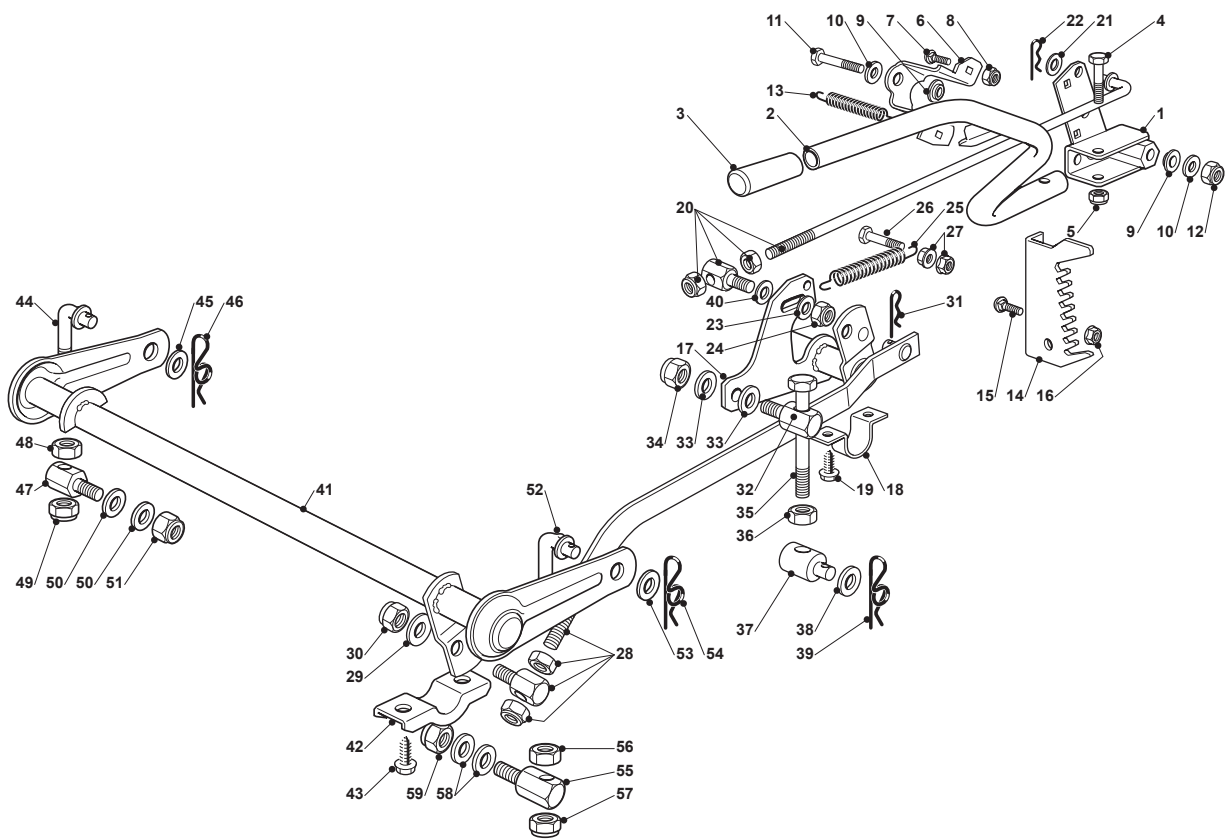

# NJTP 102 HYDRO

Ride-on 102-122 Transmission

Issue 10 - 2015

Fig.	Quantity	Part No	Description	Notes
74	1	114361451/0	Label	

Fig.	Quantity	Part No	Description	Notes
1	1	382774249/0	Clamp	
2	1	382318219/1	Lever	
3	1	125394508/0	Knob	
4	1	112674700/0	Screw	
5	1	112154510/0	Nut	
6	1	325650113/0	Plate	
7	2	112818690/0	Screw	
8	2	112155000/0	Nut	
9	2	122041980/0	Bushing	
10	2	112523060/0	Washer	
11	1	112691600/0	Screw	
12	1	112155000/0	Nut	
13	1	125430259/0	Spring	
14	1	325735511/0	Sector	
15	2	112818690/0	Screw	
16	2	112293201/0	Nut	
17	1	382000387/0	Axle	
18	2	325547041/1	Plate	
19	4	112731580/0	Screw	
20	1	382000618/0	Rod	
21	1	325670011/0	Antifriction Washer	
22	1	124487997/0	Cotter Pin	
23	1	112523040/0	Washer	
24	1	112154210/0	Nut	
25	1	122446402/0	Spring	
26	1	112792410/0	Screw	
27	2	112292102/0	Nut	
28	1	382000589/0	Connecting Rod	
29	2	325670008/1	Washer	
30	1	112156602/0	Nut	
31	1	124487998/0	Cotter Pin	
32	1	125510070/0	Pin	
33	2	325670008/1	Washer	
34	1	112156602/0	Nut	
35	2	125840031/0	Tie Rod	
36	2	112295200/0	Nut	
37	2	125510070/0	Pin	
38	2	112523090/0	Washer	
39	2	124487998/0	Cotter Pin	
40	2	112521360/0	Washer	
41	1	382000587/0	Axle	
42	2	327546015/2	Plate	
43	4	112731350/0	Screw	
44	1	125840024/0	Tie Rod	
45	1	325670008/1	Washer	
46	1	124487998/0	Cotter Pin	
47	1	125510098/0	Pin	
48	1	112295200/0	Nut	
49	1	112156602/0	Nut	
50	2	325670008/1	Washer	
51	1	112156602/0	Nut	