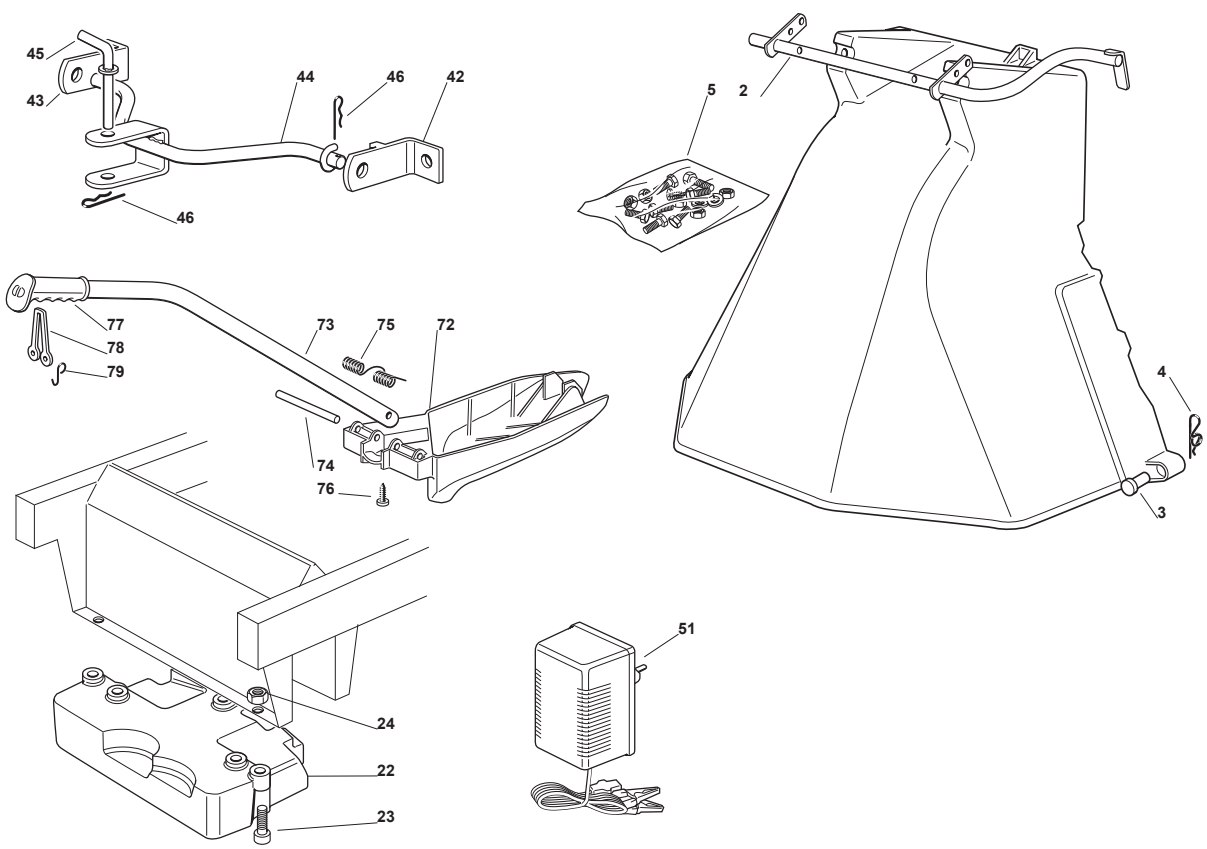

Fig.	Quantity	Part No	Description	Notes
2	1	382869035/0	Stone Guard Tube	
3	2	125510022/0	Pin	
4	2	124487998/0	Cotter Pin	
5	1	382180062/0	Outfit, Screws	
22	1	125519997/1	Front Weight Tc	
23	3	112760520/0	Screw	
24	3	112155000/0	Nut	
42	1	382735502/0	Bracket	
43	1	325774213/0	Bracket	
44	1	382033117/0	Rod	
45	1	125510021/1	Hitch Pin	
46	2	124487999/0	Spring Pin	
51	1	182180090/0	Battery Charger	CE Plugg
51	1	182180091/0	Battery Charger	UK Plugg
72	1	325140097/0	Deflector	
73	1	325394005/0	Handle	
74	1	125510077/0	Pin	
75	1	125430245/0	Spring	
76	1	112735405/0	Screw	
77	1	325280000/1	Handgrip	
78	1	125840011/1	Tie Rod	
79	2	125253004/0	Mulch.Kit Fixing Hook	