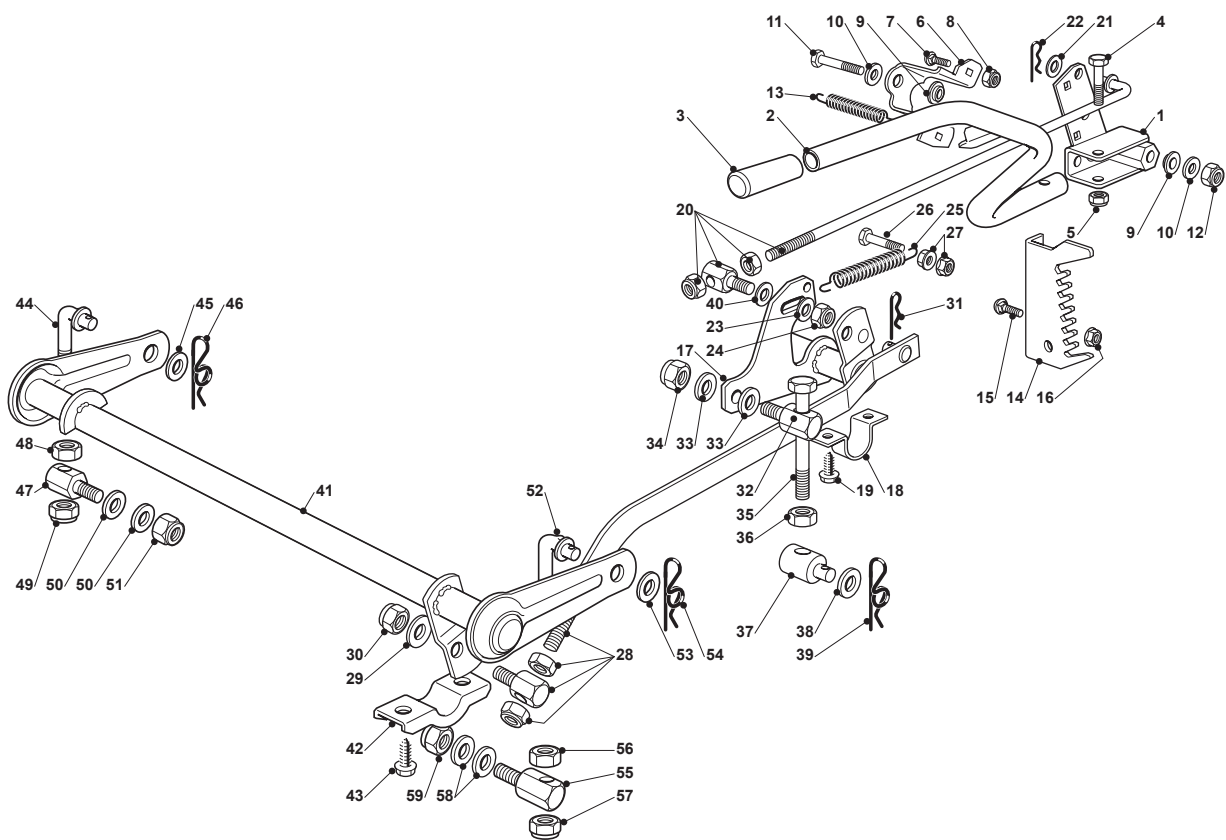

# NJTP 102 HYDRO

Ride-on 102-122 Transmission

Issue 10 - 2015

Fig.	Quantity	Part No	Description	Notes
74	1	114361451/0	Label	

Fig.	Quantity	Part No	Description	Notes
1	1	382774249/0	Clamp	
2	1	382318219/1	Lever	
3	1	125394508/0	Knob	
4	1	112674700/0	Screw	
5	1	112154510/0	Nut	
6	1	325650113/0	Plate	
7	2	112818690/0	Screw	
8	2	112155000/0	Nut	
9	2	122041980/0	Bushing	
10	2	112523060/0	Washer	
11	1	112691600/0	Screw	
12	1	112155000/0	Nut	
13	1	125430259/0	Spring	
14	1	325735511/0	Sector	
15	2	112818690/0	Screw	
16	2	112293201/0	Nut	
17	1	382000387/0	Axle	
18	2	325547041/1	Plate	
19	4	112731580/0	Screw	
20	1	382000618/0	Rod	
21	1	325670011/0	Antifriction Washer	
22	1	124487997/0	Cotter Pin	
23	1	112523040/0	Washer	
24	1	112154210/0	Nut	
25	1	122446402/0	Spring	
26	1	112792410/0	Screw	
27	2	112292102/0	Nut	
28	1	382000589/0	Connecting Rod	
29	2	325670008/1	Washer	
30	1	112156602/0	Nut	
31	1	124487998/0	Cotter Pin	
32	1	125510070/0	Pin	
33	2	325670008/1	Washer	
34	1	112156602/0	Nut	
35	2	125840031/0	Tie Rod	
36	2	112295200/0	Nut	
37	2	125510070/0	Pin	
38	2	112523090/0	Washer	
39	2	124487998/0	Cotter Pin	
40	2	112521360/0	Washer	
41	1	382000587/0	Axle	
42	2	327546015/2	Plate	
43	4	112731350/0	Screw	
44	1	125840024/0	Tie Rod	
45	1	325670008/1	Washer	
46	1	124487998/0	Cotter Pin	
47	1	125510098/0	Pin	
48	1	112295200/0	Nut	
49	1	112156602/0	Nut	
50	2	325670008/1	Washer	
51	1	112156602/0	Nut	