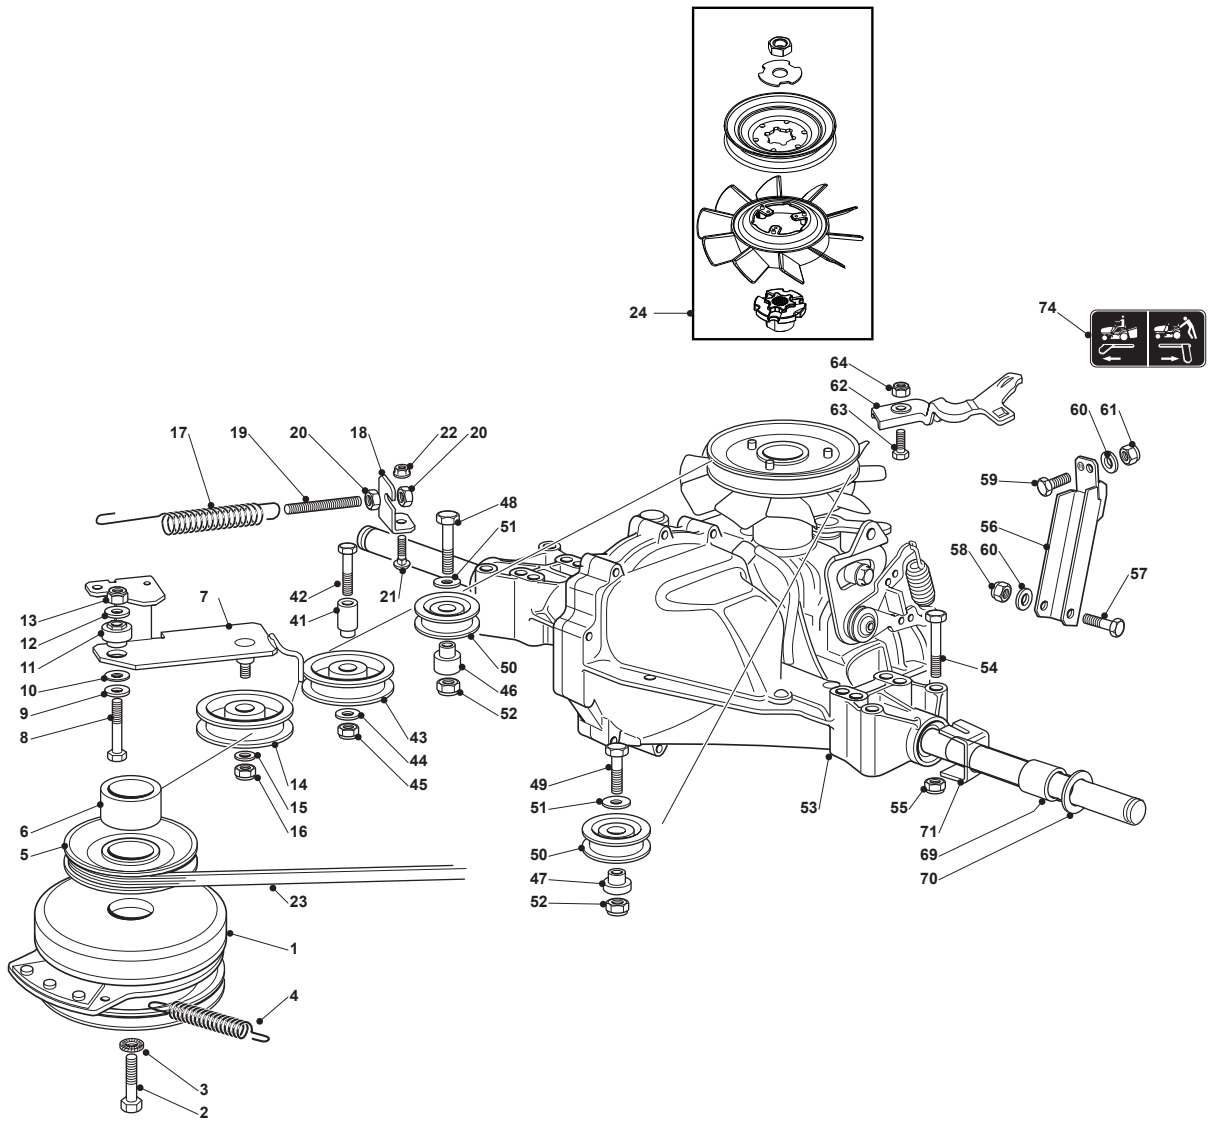

Fig.	Quantity	Part No	Description	Notes
1	2	118375051/1	Fair Led	
2	1	138780531/0	Fuel Tube	
3	1	125598050/0	Oil Discharge Extension	
4	1	118401001/1	Oil Seal	
5	1	118737849/0	Plug	
6	1	118738256/0	Left Exhaust Connection	
7	1	118738257/0	Right Exhaust Connection	
8	3	112360425/0	Nut	
9	3	112793102/0	Screw	
10	2	112540260/0	Grower	
11	1	182750014/0	Muffler	
12	2	112280100/0	Nut	
13	1	382598065/0	Muffler Protection	
14	2	112792611/0	Screw	
15	2	112583500/0	Grower	
16	4	112540070/0	Washer	
17	4	112735821/0	Screw	
18	1	112792611/0	Screw	
19	1	112521350/0	Washer	
20	1	125430252/0	Spring	
21	3	112540260/0	Grower	
22	3	112793102/0	Screw	
23	1	112540260/0	Grower	
24	1	182000201/2	Accelerator	
25	2	125943012/0	Screw	
26	1	325592000/0	Knob	
27	1	112726388/0	Screw	
28	1	112290800/0	Nut	

Fig.	Quantity	Part No	Description	Notes
1	2	118375051/1	Fair Led	
2	1	138780531/0	Fuel Tube	
3	1	125598060/0	Oil Discharge Extension	
4	1	118401001/1	Oil Seal	
5	1	118737849/0	Plug	
6	1	118738256/0	Left Exhaust Connection	
7	1	118738257/0	Right Exhaust Connection	
8	3	112360425/0	Nut	
9	3	112793102/0	Screw	
10	2	112540260/0	Grower	
11	1	182750003/0	Muffler Assy	
12	2	112280100/0	Nut	
13	1	382598065/0	Muffler Protection	
14	2	112792611/0	Screw	
15	2	112583500/0	Grower	
16	4	112540070/0	Washer	
17	4	112735821/0	Screw	
18	1	112792611/0	Screw	
19	1	112521350/0	Washer	
20	1	125430252/0	Spring	
21	3	112540260/0	Grower	
22	3	112793102/0	Screw	
23	1	112540260/0	Grower	
24	1	182000201/2	Accelerator	
25	2	125943012/0	Screw	
26	1	325592000/0	Knob	
27	1	112726388/0	Screw	
28	1	112290800/0	Nut	