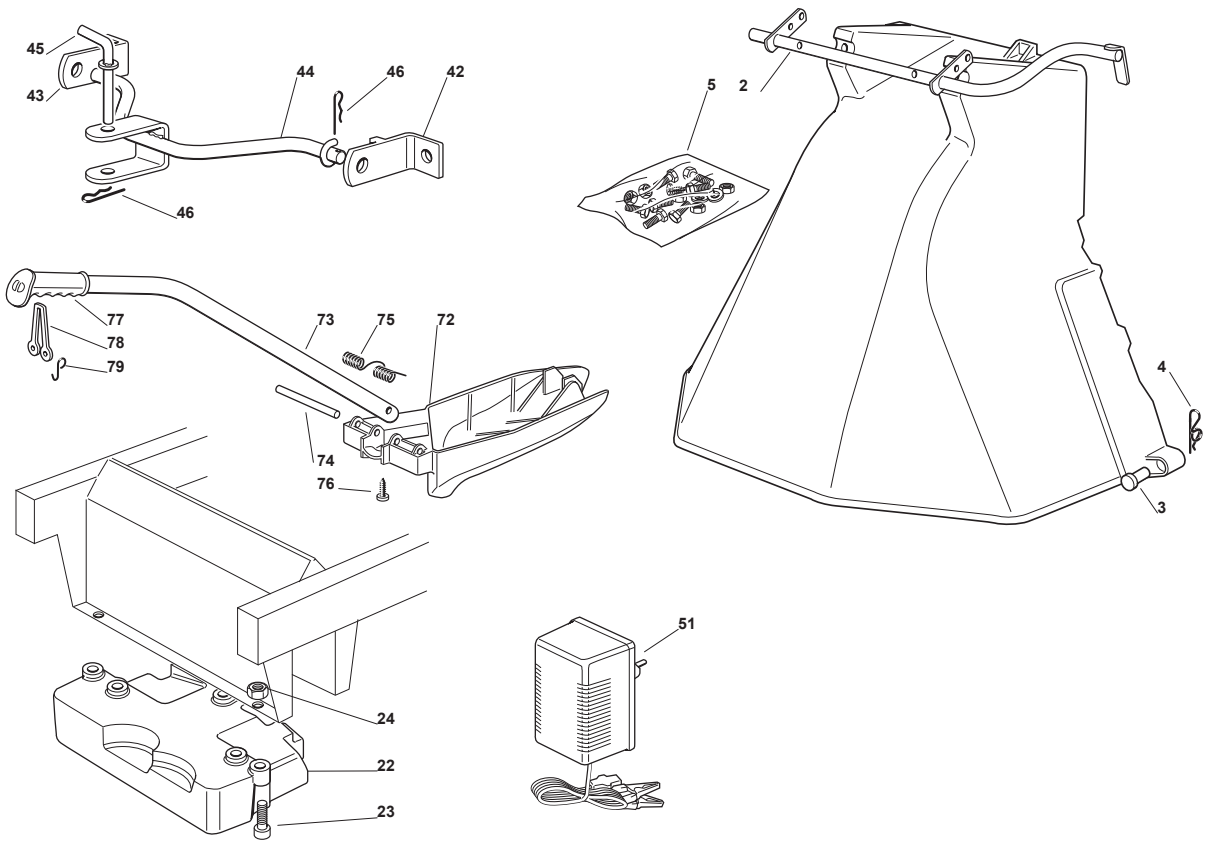

Fig.	Quantity	Part No	Description	Notes
2	1	382869035/0	Stone Guard Tube	
3	2	125510022/0	Pin	
4	2	124487998/0	Cotter Pin	
5	1	382180062/0	Outfit, Screws	
22	1	125519997/1	Front Weight Tc	
23	3	112760520/0	Screw	
24	3	112155000/0	Nut	
42	1	382735502/0	Bracket	
43	1	325774213/0	Bracket	
44	1	382033117/0	Rod	
45	1	125510021/1	Hitch Pin	
46	2	124487999/0	Spring Pin	
51	1	182180090/0	Battery Charger	CE Plugg
51	1	182180091/0	Battery Charger	UK Plugg
72	1	325140097/0	Deflector	
73	1	325394005/0	Handle	
74	1	125510077/0	Pin	
75	1	125430245/0	Spring	
76	1	112735405/0	Screw	
77	1	325280000/1	Handgrip	
78	1	125840011/1	Tie Rod	
79	2	125253004/0	Mulch.Kit Fixing Hook	