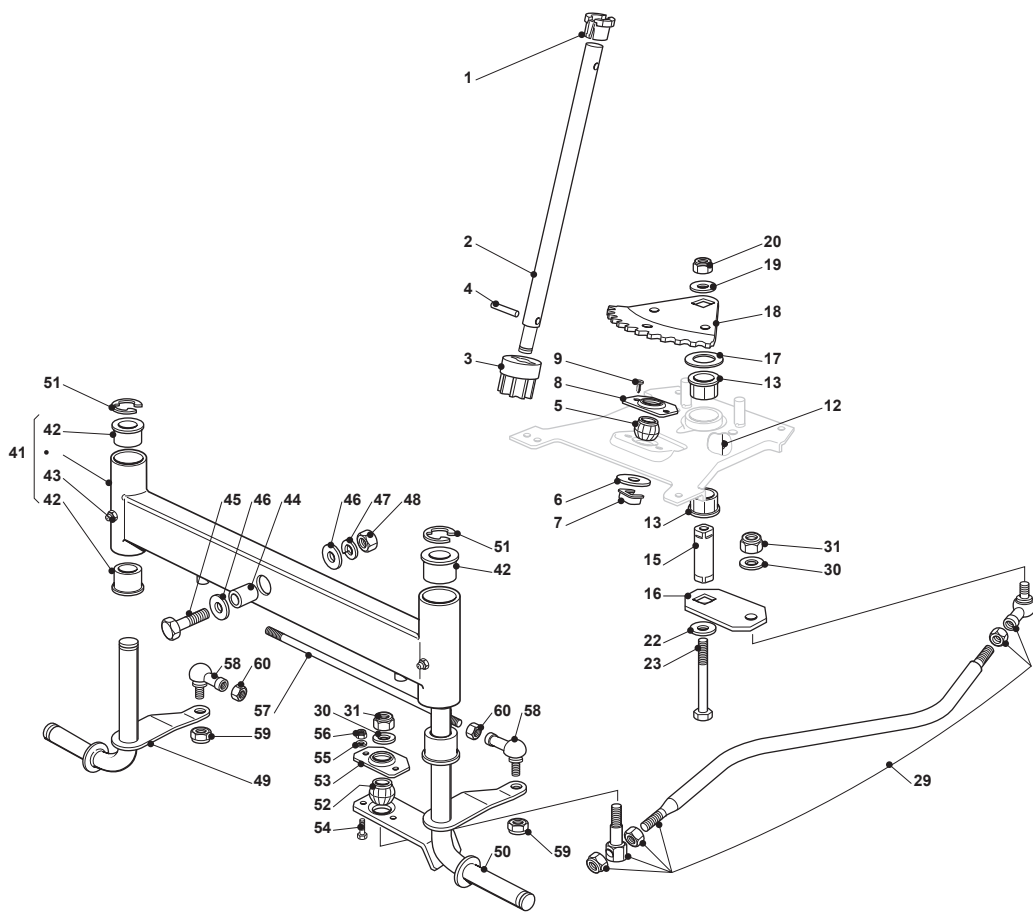

Fig.	Quantity	Part No	Description	Notes
1	1	325038004/0	Bushing	
2	1	125520006/1	Steering Column	
3	1	127570050/0	Pinion	
4	1	112622650/0	Dowel pin	
5	1	325743000/0	Joint	
6	1	112521370/0	Washer	
7	1	112436030/0	Plate	
8	1	325785213/1	Support	
9	2	112729601/1	Screw	
12	1	112379511/0	Grease Dispenser	
13	2	325040624/0	Bushing	
15	1	125510132/0	Pin	
16	1	325318281/0	Lever	
17	1	125670019/0	Washer	
18	1	325735513/0	Steering Sector	
19	1	112523080/0	Washer	
20	1	112155020/0	Nut	
22	1	112523080/0	Washer	
23	1	112794950/0	Screw	
29	1	382000610/0	Steering Rod	
30	2	112523070/0	Washer	
31	2	112155010/0	Nut	
41	1	382034036/0	Equalizer With Bush And Lubricator	
42	4	125034002/1	Bushing	
43	2	112379511/0	Grease Dispenser	
44	1	125160016/1	Spacer	
45	1	112692695/0	Screw	
46	2	112523100/0	Washer	
47	1	112587100/0	Grower	
48	1	112295300/0	Nut	
49	1	382230377/1	Right Stub Axle	
50	1	382230379/1	Left Stub Axle	
51	2	112001000/0	Benzing Ring	
52	1	325743000/0	Joint	
53	1	325785213/1	Support	
54	2	112791213/1	Screw	
55	2	112521330/0	Washer	
56	2	112154510/0	Nut	
57	1	125840023/0	Tie Rod	
58	2	122746609/0	Joint	
59	2	112156602/0	Nut	
60	2	112295201/0	Nut	