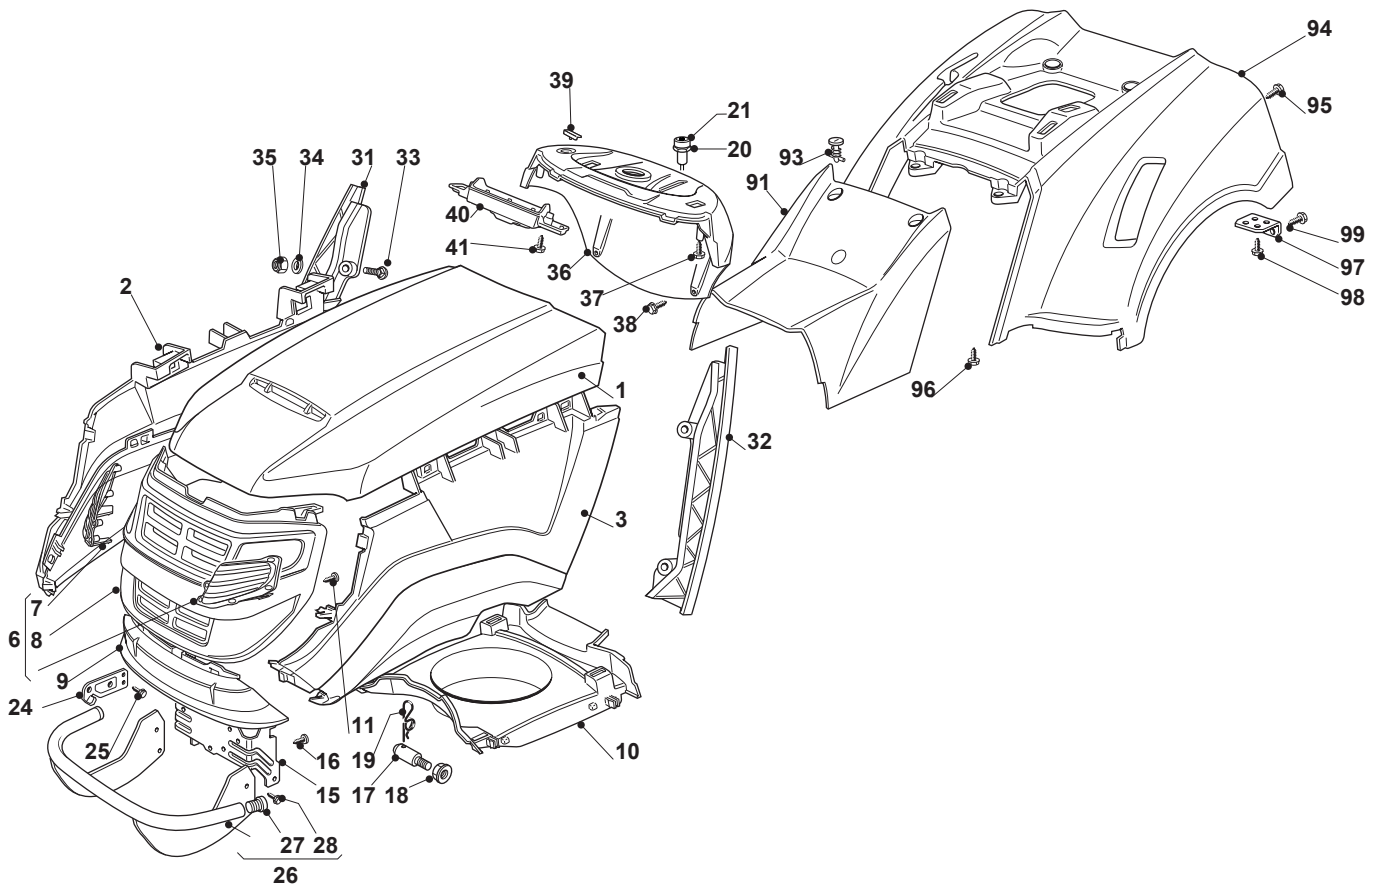

Fig.	Quantity	Part No	Description	Notes
1	1	325076871/0	Upper Engine Hood Red	
2	1	382394620/0	Hood, Right	
3	1	382394621/0	Hood, Left	
6	1	382394618/0	Hood, Front	
7	1	325410878/0	Grill	
9	1	325076877/0	Lower Red Hood, Front	
10	1	325108031/0	Conveyor	
11	6	112735403/0	Screw	
15	1	325774301/2	Engine Hood Support	
16	5	112735403/0	Screw	
17	2	125510079/1	Pin	
18	2	112293201/0	Nut	
19	2	124487998/0	Cotter Pin	
20	1	325256250/0	Screw Ring	
21	1	325605003/0	Button	
24	2	325547159/1	Plate	
25	4	112731580/0	Screw	
26	1	382869027/0	Muffler Protection	
27	2	118737860/0	Cap	
28	4	112734995/0	Screw	
31	1	325599012/0	Dashboard, Right Profile	
32	1	325599013/0	Left Dashboard Support	
33	4	112815221/0	Screw	
34	4	112521330/0	Washer	
35	4	112154510/0	Nut	
36	1	325120245/0	Dashboard	Black
36	1	325120240/0	Dashboard	Red
37	2	112728440/0	Screw	
38	2	112735402/0	Screw	
39	2	125260000/0	Grommet	
40	1	325600074/0	Card Protection	
41	2	112735402/0	Screw	
91	1	325110363/0	Cover, Red	
93	2	125580020/2	Stake	
94	1	325110322/0	Red Wheels Cover	
95	4	112735402/0	Screw	
96	2	112735402/0	Screw	
97	2	325755041/0	Bracket	
98	4	112728686/0	Screw	
99	2	112735110/0	Screw	