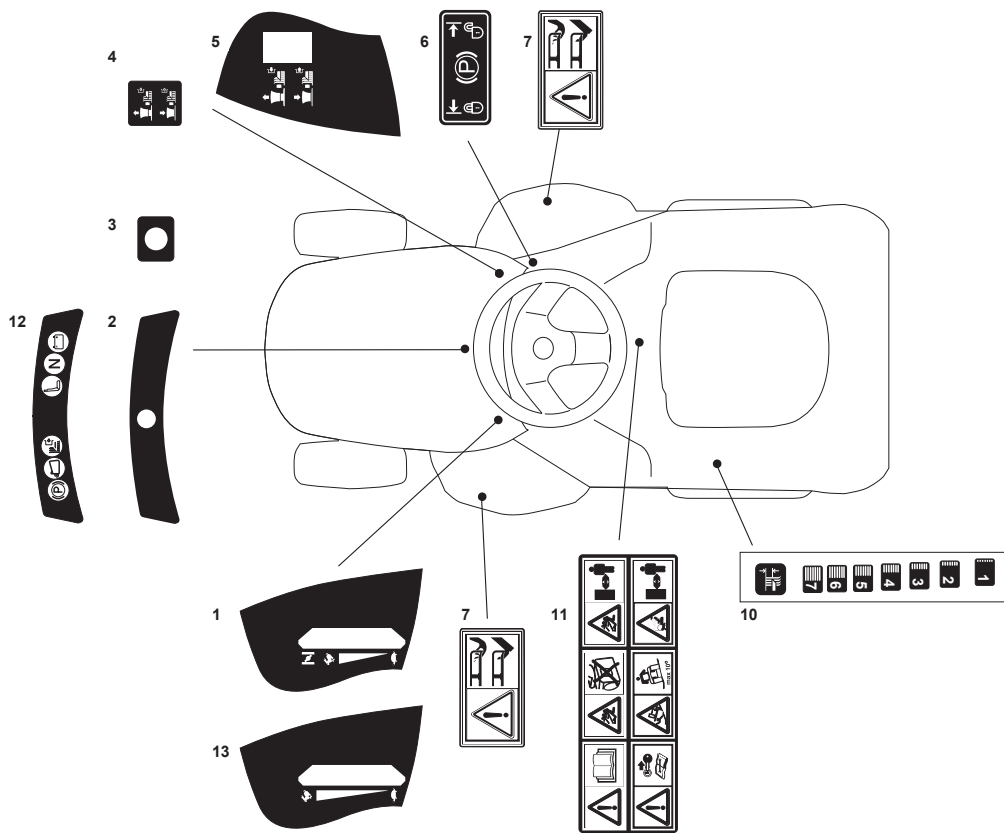

Fig.	Quantity	Part No	Description	Notes
2	1	382869035/0	Stone Guard Tube	
3	2	125510022/0	Pin	
4	2	124487998/0	Cotter Pin	
5	1	382180062/0	Outfit, Screws	
22	1	125519997/1	Front Weight Tc	
23	3	112760520/0	Screw	
24	3	112155000/0	Nut	
42	1	382735502/0	Bracket	
43	1	325774213/0	Bracket	
44	1	382033117/0	Rod	
45	1	125510021/1	Hitch Pin	
46	2	124487999/0	Spring Pin	
51	1	182180090/0	Battery Charger	CE Plugg
51	1	182180091/0	Battery Charger	UK Plugg
72	1	325140097/0	Deflector	
73	1	325394005/0	Handle	
74	1	125510077/0	Pin	
75	1	125430245/0	Spring	
76	1	112735405/0	Screw	
77	1	325280000/1	Handgrip	
78	1	125840011/1	Tie Rod	
79	2	125253004/0	Mulch.Kit Fixing Hook	