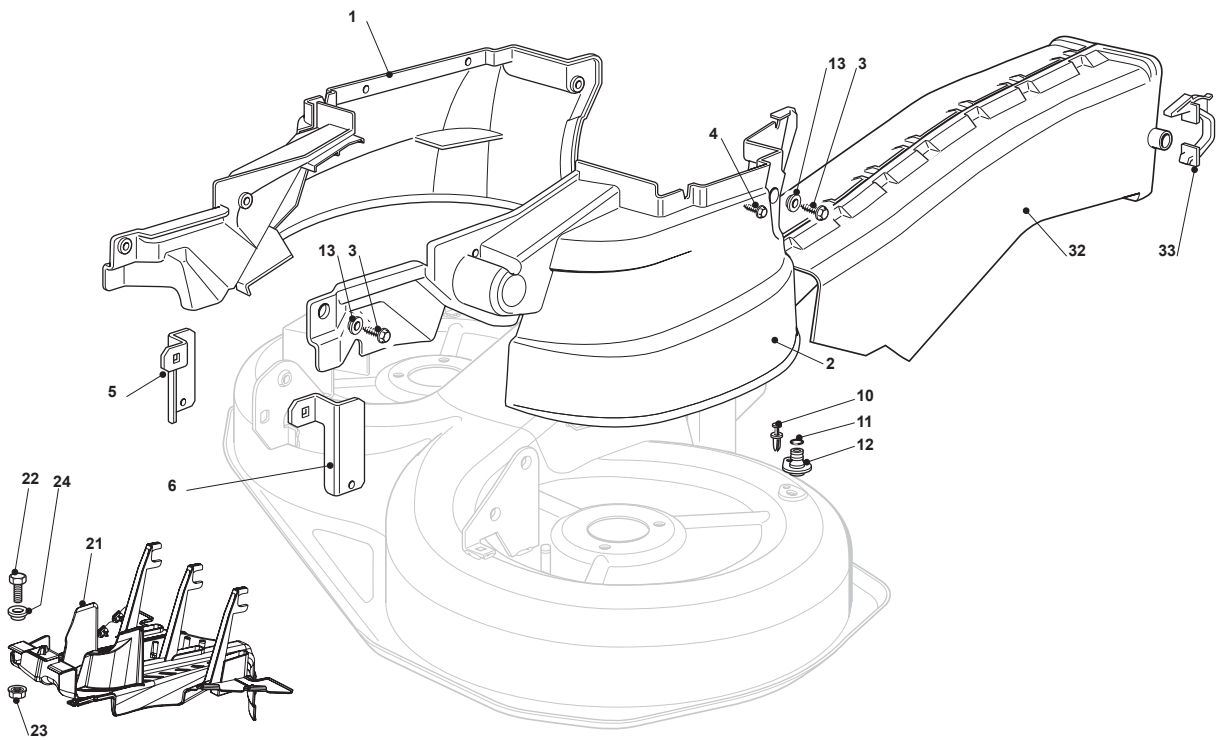

Fig.	Quantity	Part No	Description	Notes
1	1	382564151/0	Cutting Plate Black	
8	1	382207200/1	Flange Assy	
9	1	382207201/2	Support Shaft Tc	
10	1	125020800/1	Main Blade Shaft	
11	1	125020801/2	Secondary Blade Shaft	
13	4	119216047/0	Bearing	
14	2	325160501/0	Dust Cover Disc	
15	2	112609260/0	Seeger	
16	6	112818700/0	Screw	
17	6	112154210/0	Nut	
18	2	125463200/0	Blade Hub	
19	2	112139100/0	Feather, Crankshaft Ø 22,2	
20	1	182004348/0	Right Mulching Blade	
21	1	182004347/0	Left Blade Mulching, Winged	
22	2	122160400/0	Elastic Disc	
23	2	112523080/0	Washer	
24	1	112735694/0	Screw	
25	1	112735695/1	Screw	
26	2	182700001/0	Levelling Small Wheel	
27	2	125510072/0	Pin	
28	2	112692050/0	Screw	
29	2	112523060/0	Washer	
30	2	112293201/0	Nut	
41	1	182004341/1	Right Blade, Winged	
42	1	182004340/1	Left Blade, Winged	
51	2	382000474/1	Equalizer Rod	
52	8	325670008/1	Washer	
53	2	112523060/0	Washer	
54	4	112156602/0	Nut	