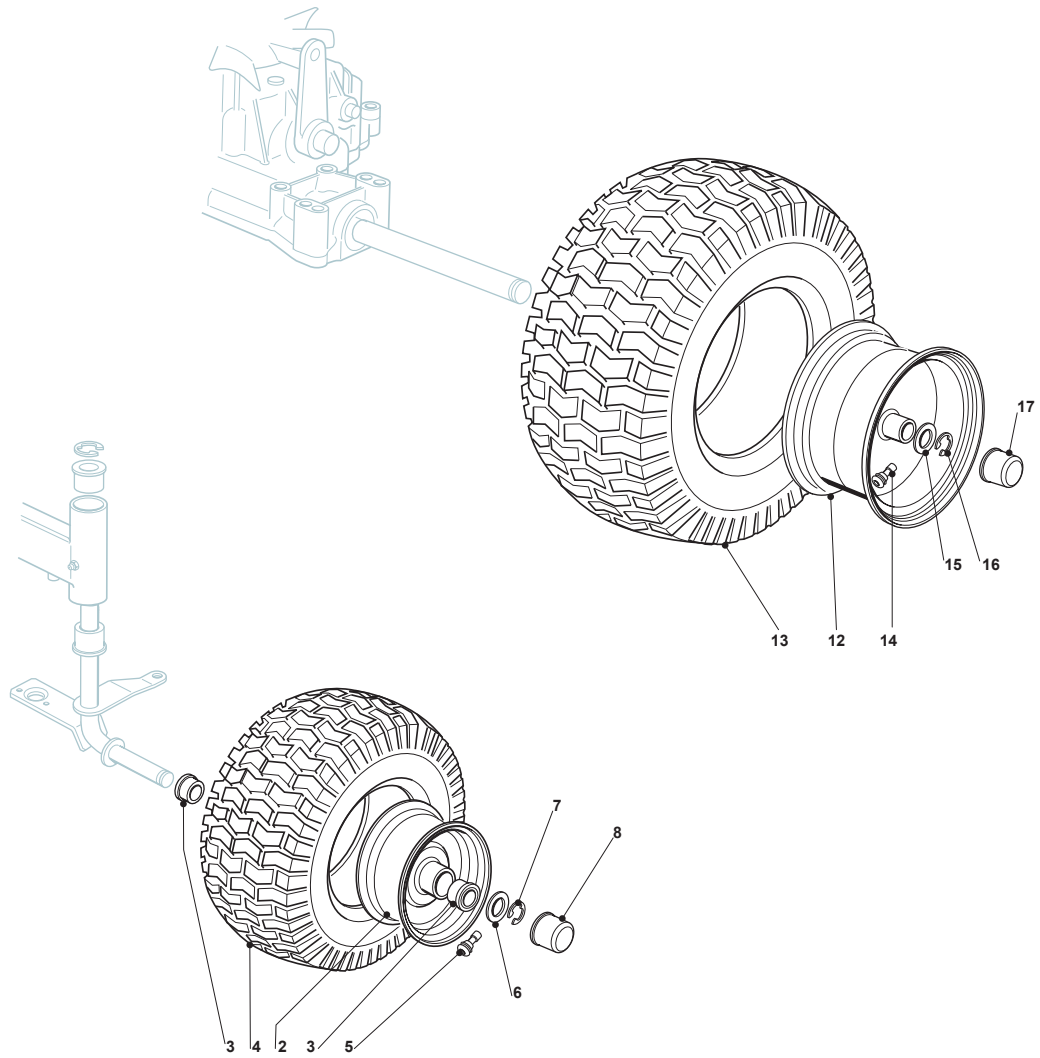

Fig.	Quantity	Part No	Description	Notes
1	1	125961209/0	Steering Wheel	Black
1	1	125961201/0	Steering Wheel	
5	1	112620299/0	Elastic Pin	
7	1	125722463/0	Seat	
9	1	125722471/0	Seat	
11	1	125722478/1	Seat	
13	1	112789000/0	Screw	
15	1	327063021/1	Cam	
17	2	112523020/0	Washer	
19	1	325547033/2	Seat Plate	
21	4	112583500/0	Grower	
23	2	112789000/0	Screw	
25	1	125430285/0	Spring	
27	1	325774575/0	Fulcrum Clamp	
29	1	325318327/0	Lever	
1	1	125961212/0	Steering Wheel	Grey
1	1	125961216/0	Steering Wheel	Black
2	1	325580500/0	Cap	Grey
2	1	325580501/0	Cap	Black
3	1	325961222/1	Steering wheel	
4	1	325580508/0	Steering Plate Cover	only for STIGA models
6	1	125722470/0	Seat	
8	1	125722453/1	Seat	
10	1	125722456/0	Seat	
12	1	125430285/0	Spring	
14	1	112154330/0	Nut	
16	2	112789100/0	Screw	
18	2	112154330/0	Nut	
20	4	112793101/0	Screw	
22	4	112523060/0	Washer	
24	6	112604896/0	Crown Fastener	
26	3	122517866/0	Pin	
28	1	112735661/0	Screw	