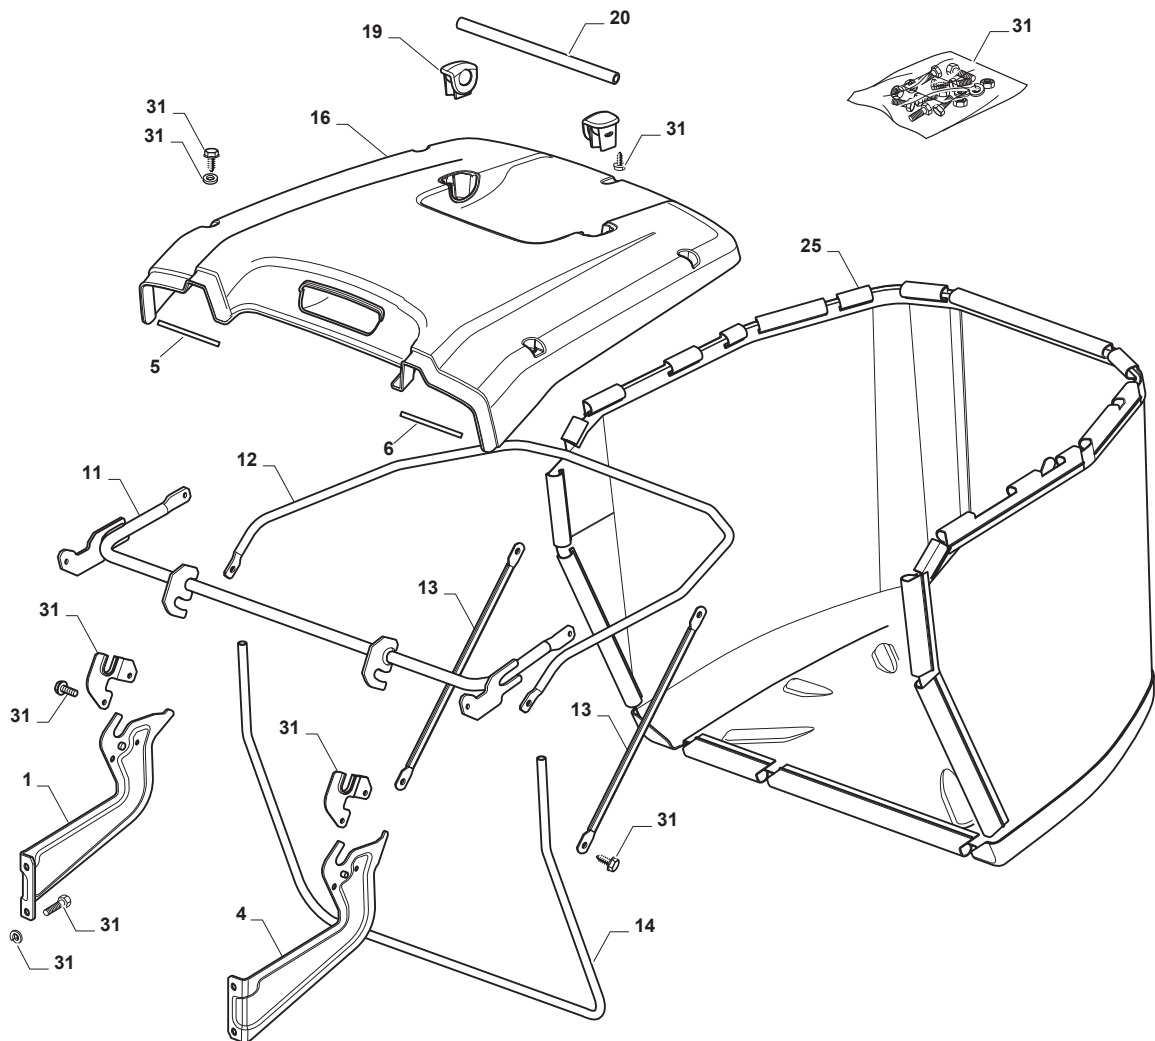

Fig.	Q.ty	Part No	Description	Notes
1	1	325785377/0	Support	
4	1	325785383/0	Support	
5	1	382800139/0	Upper Frame	
6	1	382800141/0	Front Frame	
7	2	325650149/0	Stiffening	
8	1	125394508/0	Knob	
9	1	325869087/0	Rod	
10	1	325110431/0	Red Grass-Catcher Cover	
10	1	325110434/0	White Grass-Catcher Cover	
10	1	325110436/0	Black Grass-Catcher Cover	
10	1	325110439/0	Yellow Grass-Catcher Cover	
10	1	325110447/0	Green Grass-Catcher Cover	
11	1	325207195/0	Handle Cover	
12	1	125270802/0	Seal	
13	1	125270803/0	Seal	
15	1	182105947/0	Grasscatcher	
21	1	382180123/0	Screw	