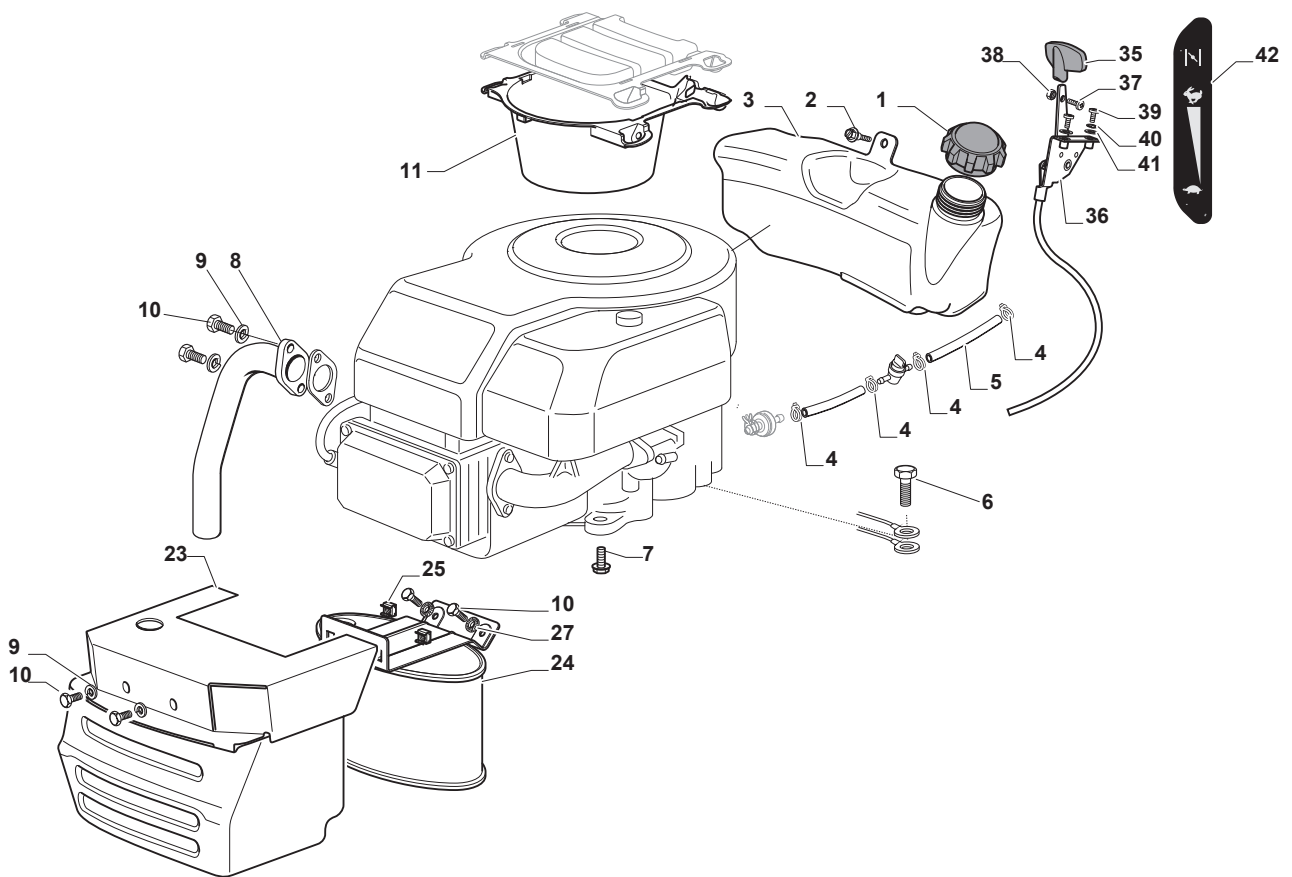

Fig.	Q.ty	Part No	Description	Notes
1	1	125795001/1	Cap	
2	4	125943010/0	Screw	
3	1	325735126/0	Fuel Tank	
4	2	118375051/1	Fair Led	
5	1	138780531/0	Fuel Tube	
6	3	112540260/0	Grower	
7	3	112793102/0	Screw	
8	4	112585100/0	Washer	
9	4	112735821/0	Screw	
10	2	112792611/0	Screw	
11	4	112360425/0	Nut	
12	1	118738256/0	Left Exhaust Connection	
13	1	118738257/0	Right Exhaust Connection	
14	2	112583500/0	Grower	
15	1	382598067/0	Muffler Protection	
16	1	182750003/0	Muffler Assy	
17	1	125430252/0	Spring	
18	1	118718000/0	Oil Emptying Syringe	
19	2	125090003/0	Choke Control	
20	2	133320022/0	Fastpoint Clamp	
21	1	182000201/2	Accelerator	
22	2	112521310/0	Washer	
23	2	112540020/0	Washer	
24	3	112726389/0	Screw	
25	1	325394531/0	Knob	
26	1	112290800/0	Nut	
27	1	114364617/0	Label	