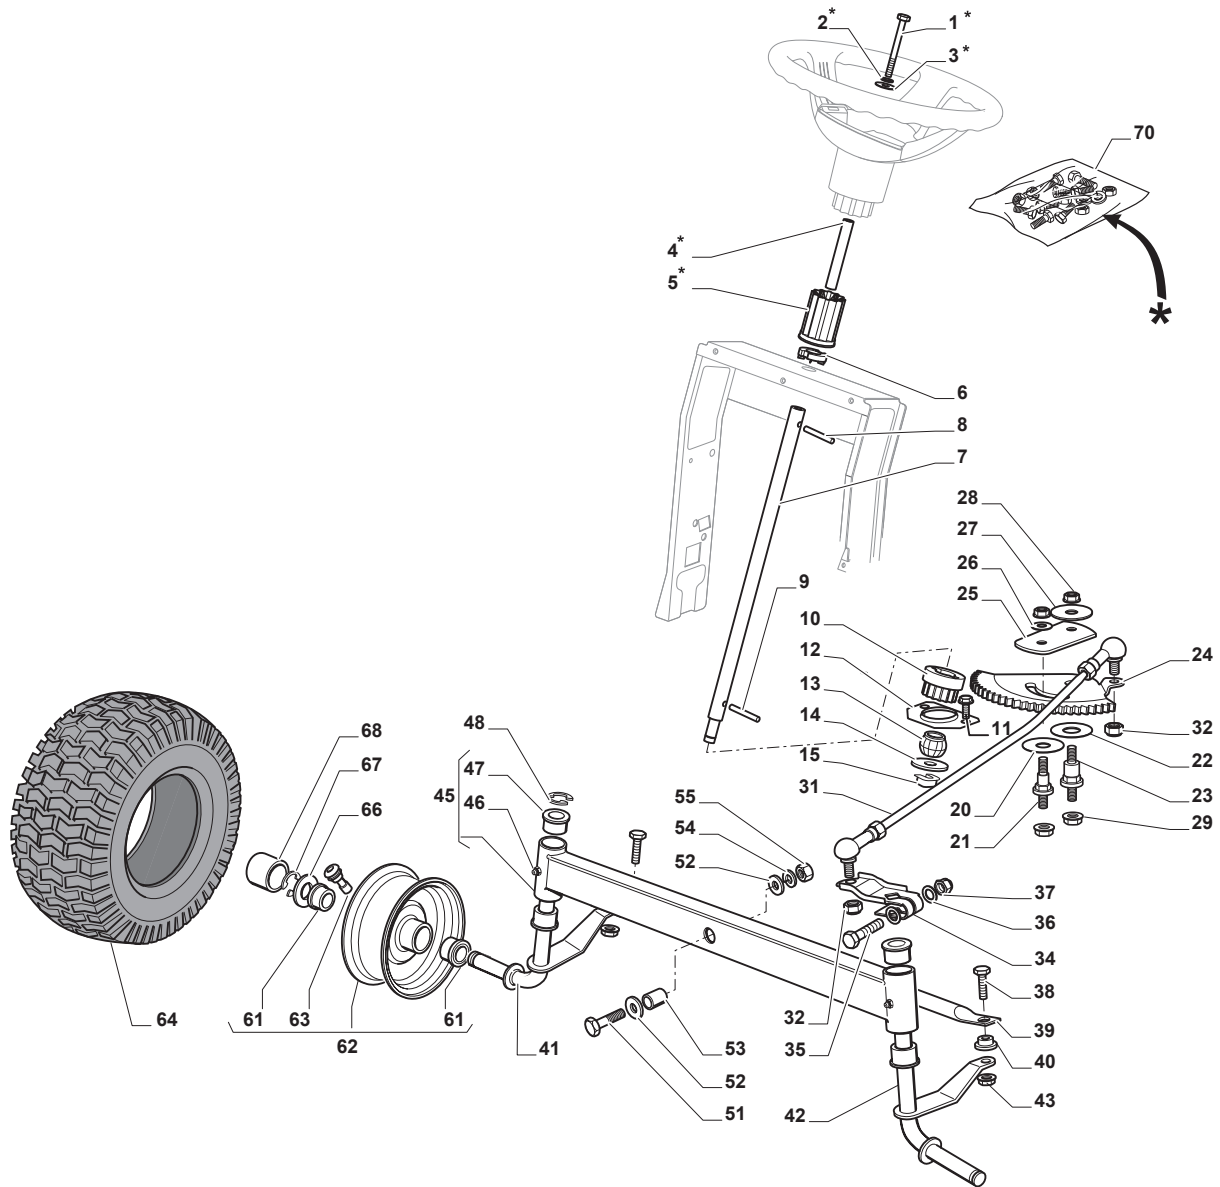

Fig.	Q.ty	Part No	Description	Notes
1	1	112692050/0	Screw	
2	1	112540260/0	Grower	
3	1	112523070/0	Washer	
4	1	125160047/0	Spacer	
5	1	325785318/0	Support	
6	1	325038008/0	Bushing	
7	1	125520007/0	Steering Column	
8	1	112620300/0	Spring	
9	1	112622650/0	Dowel pin	
10	1	125570003/0	Pinion	
11	2	127943051/0	Screw	
12	1	325785213/1	Support	
13	1	325743000/0	Joint	
14	1	112521370/0	Washer	
15	1	112436030/0	Plate	
20	1	322672151/0	Antifriction Washer	
21	1	125510104/0	Pin	
22	1	125670023/0	Washer	
23	1	125510109/0	Pin	
24	1	325735519/0	Steering Sector	
25	1	325547233/0	Plate	
26	1	112369500/0	Elastic Washer	
27	1	122160400/0	Elastic Disc	
28	2	112155010/0	Nut	
29	2	112154210/0	Nut	
31	1	382000566/1	Steering Rod	
32	2	112156602/0	Nut	
34	1	325318243/0	Lever	
35	1	112692390/0	Screw	
36	2	112521360/0	Washer	
37	1	112156602/0	Nut	
38	2	125510103/0	Pin	
39	1	325840029/0	Tie Rod	
40	2	325038007/0	Bushing	
41	1	382230369/0	Right Stub Axle	13 inch
41	1	382230373/0	Right Stub Axle	15 inch
42	1	382230371/0	Left Stub Axle	13 inch
42	1	382230375/0	Left Stub Axle	15 inch
43	2	112155000/0	Nut	
45	1	382034030/0	Equalizer With Bush And Lubricator	
46	2	112379511/0	Grease Dispenser	
47	4	125034002/1	Bushing	
48	1	112001010/0	Benzing Ring	
51	1	112692695/0	Screw	
52	2	112523100/0	Washer	
53	1	125160016/0	Spacer	
54	1	112587100/0	Grower	
55	1	112295300/0	Nut	
61	4	125122200/2	Bearing	
62	2	182000598/0	Rimm	
63	2	125950000/0	Valve	