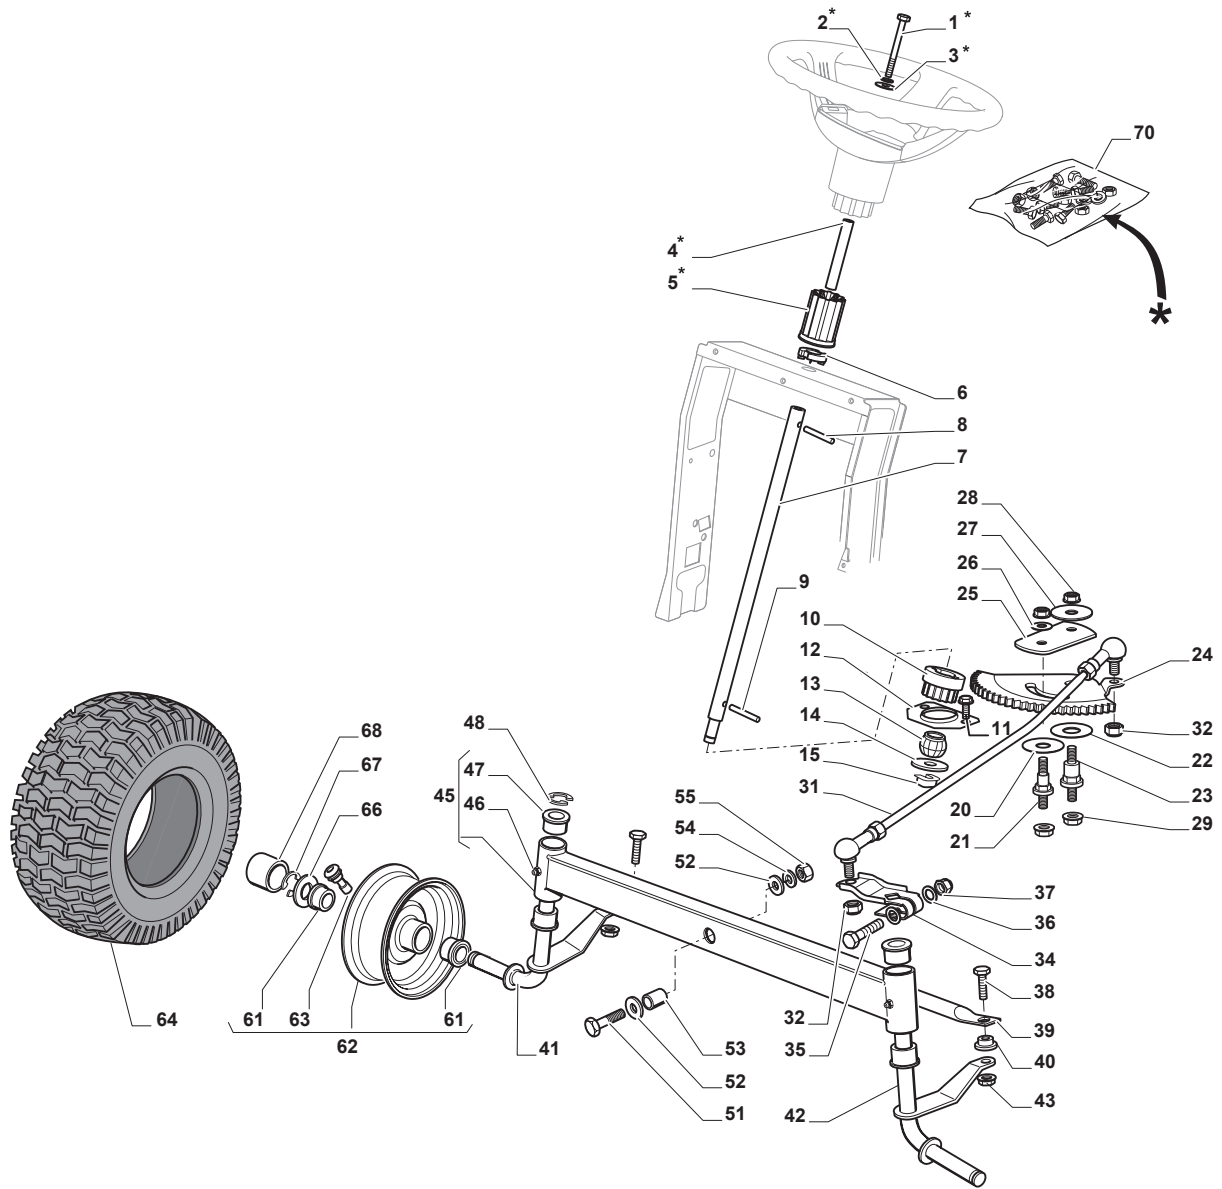

Fig.	Q.ty	Part No	Description	Notes
1	1	112692050/0	Screw	
2	1	112540260/0	Grower	
3	1	112523070/0	Washer	
4	1	125160047/0	Spacer	
5	1	325785318/0	Support	
6	1	325038008/0	Bushing	
7	1	125520007/0	Steering Column	
8	1	112620300/0	Spring	
9	1	112622650/0	Dowel pin	
10	1	125570003/0	Pinion	
11	2	127943051/0	Screw	
12	1	325785213/1	Support	
13	1	325743000/0	Joint	
14	1	112521370/0	Washer	
15	1	112436030/0	Plate	
20	1	322672151/0	Antifriction Washer	
21	1	125510104/0	Pin	
22	1	125670023/0	Washer	
23	1	125510109/0	Pin	
24	1	325735519/0	Steering Sector	
25	1	325547233/0	Plate	
26	1	112369500/0	Elastic Washer	
27	1	122160400/0	Elastic Disc	
28	2	112155010/0	Nut	
29	2	112154210/0	Nut	
31	1	382000566/1	Steering Rod	
32	2	112156602/0	Nut	
34	1	325318243/0	Lever	
35	1	112692390/0	Screw	
36	2	112521360/0	Washer	
37	1	112156602/0	Nut	
38	2	125510103/0	Pin	
39	1	325840029/0	Tie Rod	
40	2	325038007/0	Bushing	
41	1	382230369/0	Right Stub Axle	13 inch
41	1	382230373/0	Right Stub Axle	15 inch
42	1	382230371/0	Left Stub Axle	13 inch
42	1	382230375/0	Left Stub Axle	15 inch
43	2	112155000/0	Nut	
45	1	382034030/0	Equalizer With Bush And Lubricator	
46	2	112379511/0	Grease Dispenser	
47	4	125034002/1	Bushing	
48	1	112001010/0	Benzing Ring	
51	1	112692695/0	Screw	
52	2	112523100/0	Washer	
53	1	125160016/0	Spacer	
54	1	112587100/0	Grower	
55	1	112295300/0	Nut	
61	4	125122200/2	Bearing	
62	2	182000598/0	Rimm	
63	2	125950000/0	Valve