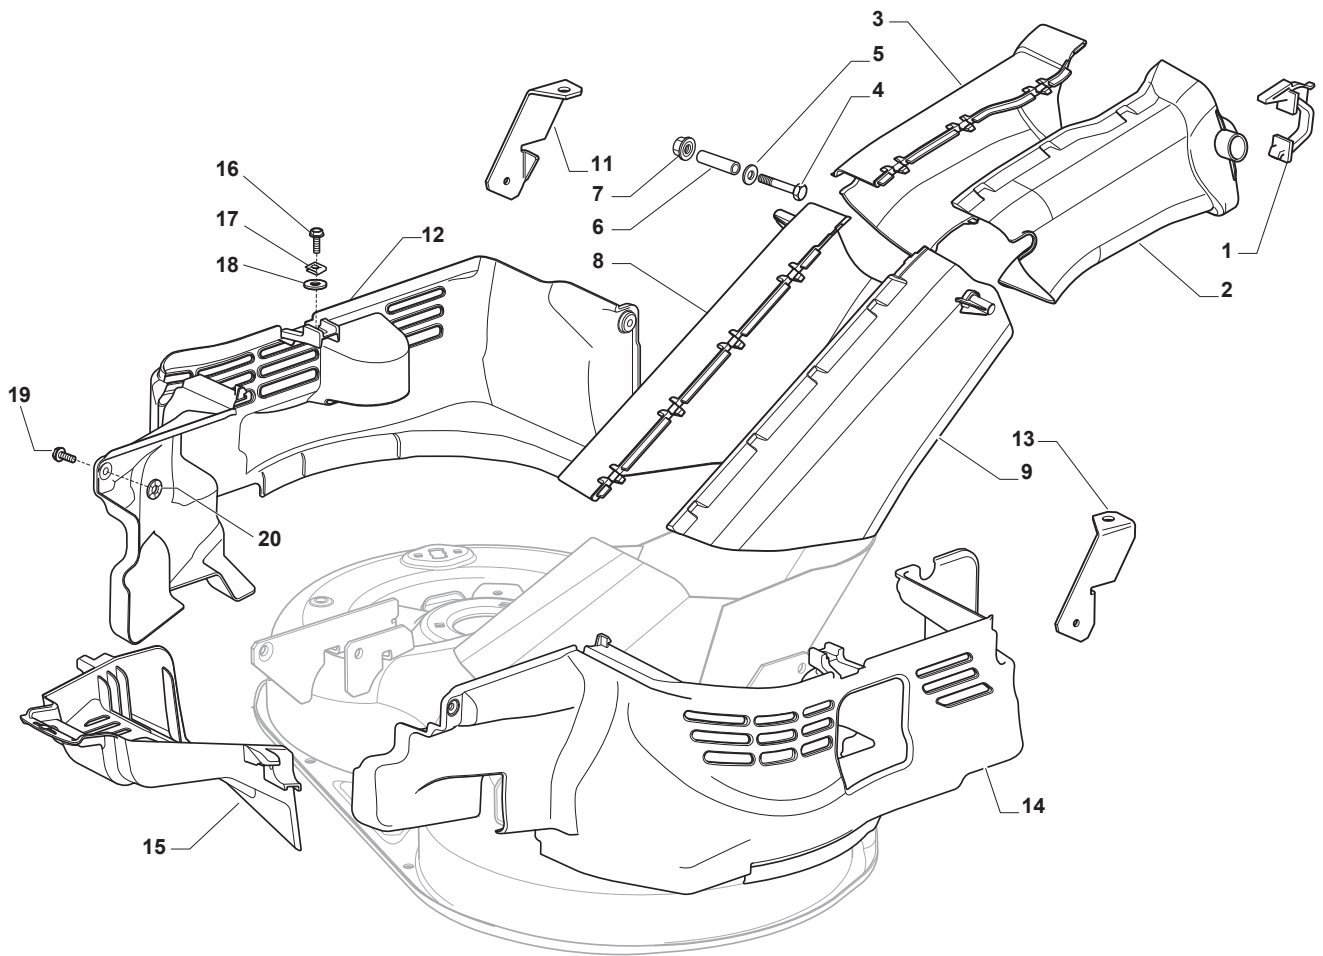

Fig.	Q.ty	Part No	Description	Notes
1	2	325774499/0	Clamp	
2	1	325108056/0	Conveyor	
3	1	325108057/0	Conveyor	
4	2	112792425/0	Screw	
5	2	112521330/0	Washer	
6	2	125160071/0	Spacer	
7	2	112292102/0	Nut	
8	1	325108064/0	Conveyor	
9	1	325108065/0	Conveyor	
11	1	325774527/0	Clamp	
12	1	325060164/0	Case	
13	1	325774529/0	Clamp	
14	1	325060165/0	Case	
15	1	325060166/0	Guard	
16	2	112789008/0	Screw	
17	2	112437503/0	Plate	
19	4	125943011/0	Screw	
20	4	112604899/0	Crown Fastener	
18	2	112523020/0	Washer	