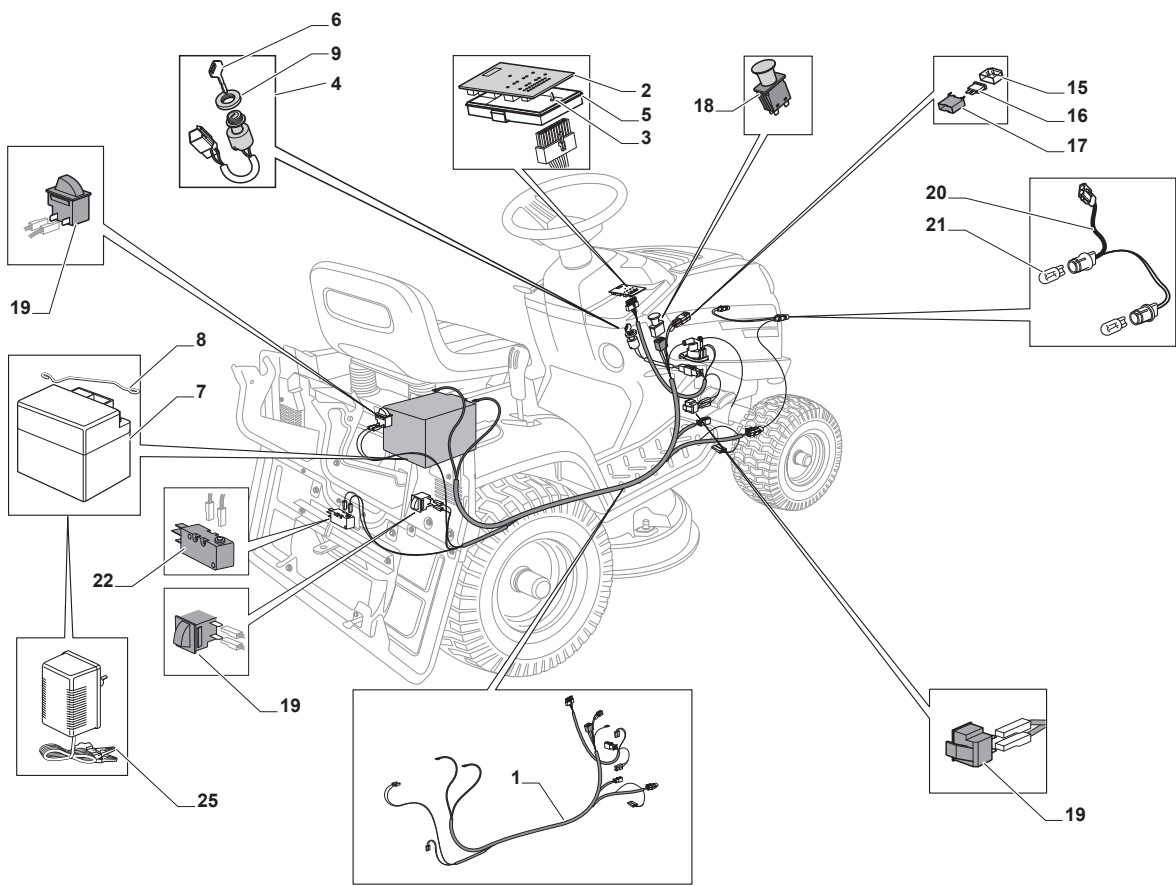

Fig.	Q.ty	Part No	Description	Notes
1	1	125795001/1	Cap	
2	4	125943010/0	Screw	
3	1	325735126/0	Fuel Tank	
4	1	118375051/1	Fair Led	
5	1	138780531/0	Fuel Tube	
6	1	112735599/0	Screw	
7	4	112735109/2	Screw	
8	1	118738227/0	Exhaust Pipe Kohler 16-18	
9	6	112540260/0	Grower	
10	2	112737450/0	Screw	
11	1	325108045/1	Conveyor	
21	2	112792611/0	Screw	
23	1	382598063/0	Muffler Protection	
24	1	182750004/0	Single-Cylinder Muffler	
25	1	112360425/0	Nut	
27	2	112540260/0	Grower	
35	1	325394531/0	Knob	
36	1	182000216/0	Accelerator	
37	1	112726389/0	Screw	
38	1	112290800/0	Nut	
39	2	112726389/0	Screw	
40	2	112540020/0	Washer	
41	2	112521310/0	Washer	
42	1	114363697/0	Label	