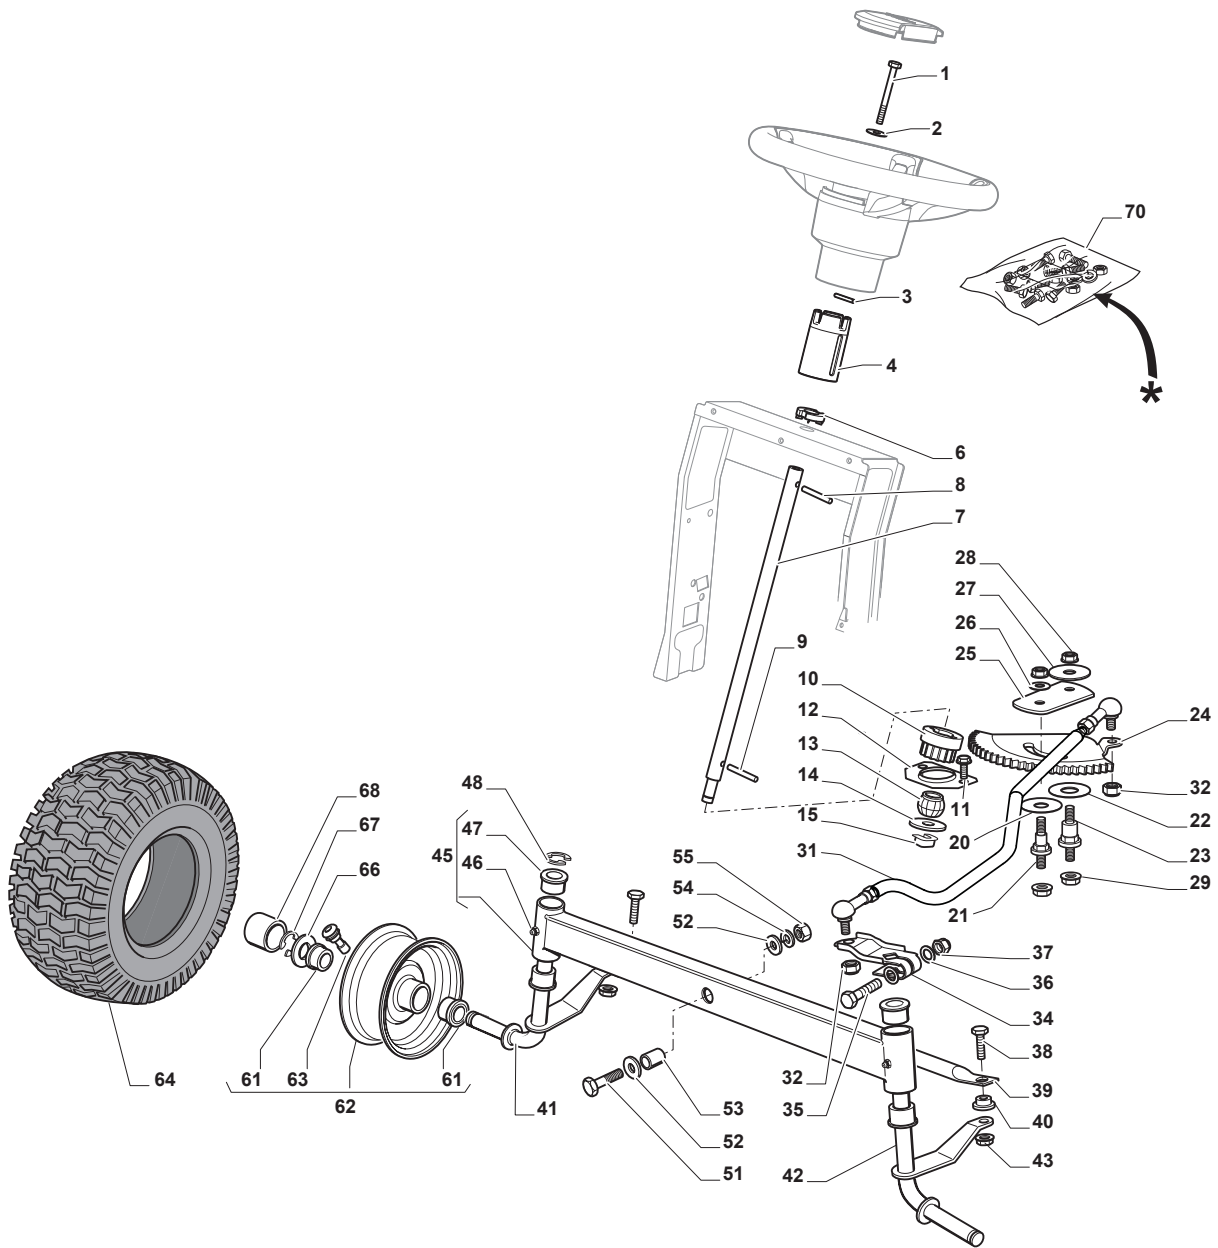

Fig.	Q.ty	Part No	Description	Notes
1	1	112692050/0	Screw	
2	1	112540260/0	Grower	
3	1	112523070/0	Washer	
4	1	382785266/0	Support	
6	1	325038008/0	Bushing	
7	1	125520007/0	Steering Column	
8	1	112620300/0	Spring	
9	1	112622650/0	Dowel pin	
10	1	125570003/0	Pinion	
11	2	127943051/0	Screw	
12	1	325785213/1	Support	
13	1	325743000/0	Joint	
14	1	112521370/0	Washer	
15	1	112436030/0	Plate	
20	1	322672151/0	Antifriction Washer	
21	1	125510104/0	Pin	
22	1	125670023/0	Washer	
23	1	125510109/0	Pin	
24	1	325735519/0	Steering Sector	
25	1	325547233/0	Plate	
26	1	112369500/0	Elastic Washer	
27	1	122160400/0	Elastic Disc	
28	2	112155010/0	Nut	
29	2	112155010/0	Nut	
31	1	382000665/1	Steering Rod	
32	2	112156602/0	Nut	
34	1	325318243/0	Lever	
35	1	112692390/0	Screw	
36	2	112521360/0	Washer	
37	1	112156602/0	Nut	
38	2	125510103/0	Pin	
39	1	325840029/0	Tie Rod	
40	2	325038007/0	Bushing	
41	1	382230369/0	Right Stub Axle	13 inch
41	1	382230373/0	Right Stub Axle	15 inch
42	1	382230371/0	Left Stub Axle	13 inch
42	1	382230375/0	Left Stub Axle	15 inch
43	2	112155000/0	Nut	
45	1	382034030/0	Equalizer With Bush And Lubricator	
46	2	112379511/0	Grease Dispenser	
47	4	125034002/1	Bushing	
48	1	112001010/0	Benzing Ring	
51	1	112692695/0	Screw	
52	2	112523100/0	Washer	
53	1	125160016/0	Spacer	
54	1	112587100/0	Grower	
55	1	112295300/0	Nut	
61	4	125122200/2	Bearing	
62	2	182000598/0	Rimm	
63	2	125950000/0	Valve	
64	2	125590014/0	Tyre	13 inch