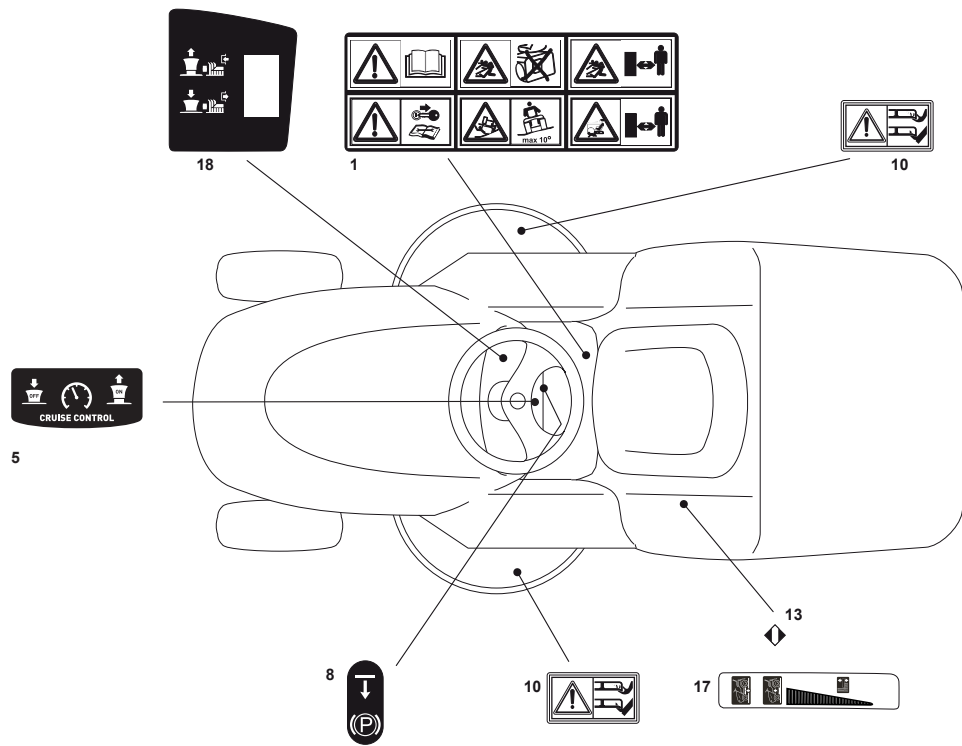

Fig.	Q.ty	Part No	Description	Notes
2	2	112521320/0	Washer	
3	2	112154330/0	Nut	
4	1	325031501/0	Deflector	
8	1	133340035/0	Fuse 15 A	
8	1	133340036/0	Fuse 25 A	
8	1	133340040/0	Fuse 10 A	
9	2	133215000/0	Cover	
9	3	133215000/0	Cover	
10	2	133500007/0	Fuse Carrier	Manual Cutting Deck Lifting
10	3	133500007/0	Fuse Carrier	Electric Cutting Deck Lifting
12	1	118450072/0	Starting Switch	
13	1	118550136/0	Spacer	
14	1	118550135/0	Washer	
15	1	118400862/0	Ring Nut	
16	1	118210022/0	Starting Key	
17	1	118120057/0	Battery	
18	1	125430230/0	Spring	
19	1	182180090/0	Battery Charger	CE Plugg
19	1	182180091/0	Battery Charger	UK Plugg
31	3	119410615/0	Microswitch	
32	1	119410605/1	Microswitch	
35	1	9400-0317-01	Auxiliary Accessory Socket	
36	1	118450060/1	Headlight Interrupt. Cre1116-0	
38	1	118450068/0	Switch	
41	1	182040073/0	Lamp Holder	
43	2	118459100/0	Lamp For Lights	
44	1	112361005/0	Nut	
45	1	382394853/0	Switch Ass.Y	
46	1	119410609/0	Microswitch	
47	2	112735602/0	Screw	
48	2	112581100/0	Grower	
49	2	112290791/0	Nut	
50	2	112735110/0	Screw	
51	5	133320506/0	Fairlead	
52	1	133320504/0	Fairlead	
54	1	118564864/1	Protection	
1	1	382722433/0	Cards + Guards (D)	
1	1	382722434/0	Cards + Guards (C)	
11	1	182040205/0	Cables Ass.Y	for B&S Engines
11	1	182040209/0	Cables Ass.Y	for Honda Engines