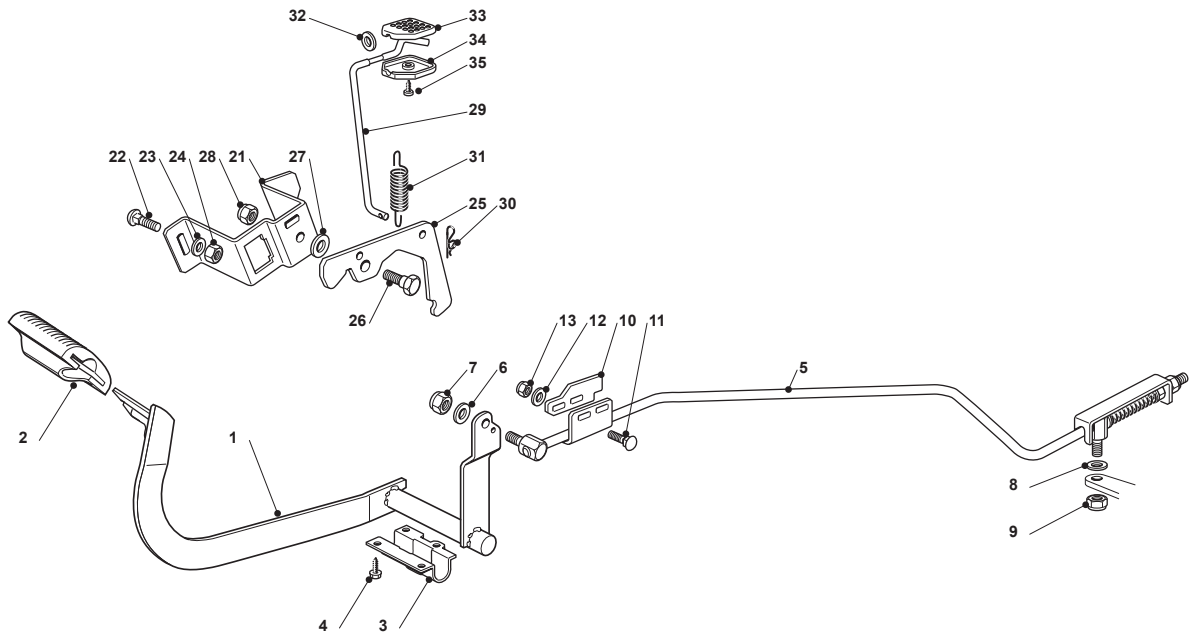

Fig.	Q.ty	Part No	Description	Notes
31	1	382034031/0	Equalizer Ass.Y	
32	4	125040632/0	Bushing	
33	3	112379511/0	Grease Dispenser	
34	2	125040633/0	Bushing	
35	1	112695900/0	Screw	
36	3	112521395/0	Washer	
37	1	112295801/0	Nut	
38	2	382190000/1	Clamp	
39	4	112819280/0	Screw	
40	4	112523080/0	Washer	
41	4	112156602/0	Nut	
42	1	382230367/1	Stub Axle	
43	1	382230367/1	Stub Axle	
44	2	112001000/0	Benzing Ring	
49	4	112156603/0	Nut	
50	1	382820015/0	Tie Rod	
61	2	182000600/0	Rimm	
62	4	125122200/2	Bearing	
63	2	125950000/0	Valve	
64	2	125590012/0	Tyre	
65	2	125670005/1	Washer	
66	2	112001010/0	Benzing Ring	

Fig.	Q.ty	Part No	Description	Notes
1	1	382500041/0	Pedal	
2	1	125110267/0	Clamp Cover	
3	1	325547081/2	Plate	
4	4	112731601/0	Screw	
5	1	382000554/2	Rod	
6	1	112521350/0	Washer	
7	1	112155000/0	Nut	
8	1	112521350/0	Washer	
9	1	112155000/0	Nut	
10	1	325547281/1	Plate	
11	2	112815210/0	Screw	
12	2	112523040/0	Washer	
13	2	112154510/0	Nut	
21	1	325785143/1	Support	
22	2	112815210/0	Screw	
23	1	112523040/0	Washer	
24	2	112154510/0	Nut	
25	1	325253009/0	Hook	
26	1	122524970/2	Fulcrum Pin	
27	1	325670011/0	Antifriction Washer	
28	1	112155000/0	Nut	
29	1	125033097/0	Rod	
30	1	124487997/0	Cotter Pin	
31	1	125430213/0	Spring	
32	1	112523040/0	Washer	
33	1	325592001/0	Knob	
34	1	325592002/0	Knob	
35	1	112727815/0	Screw	