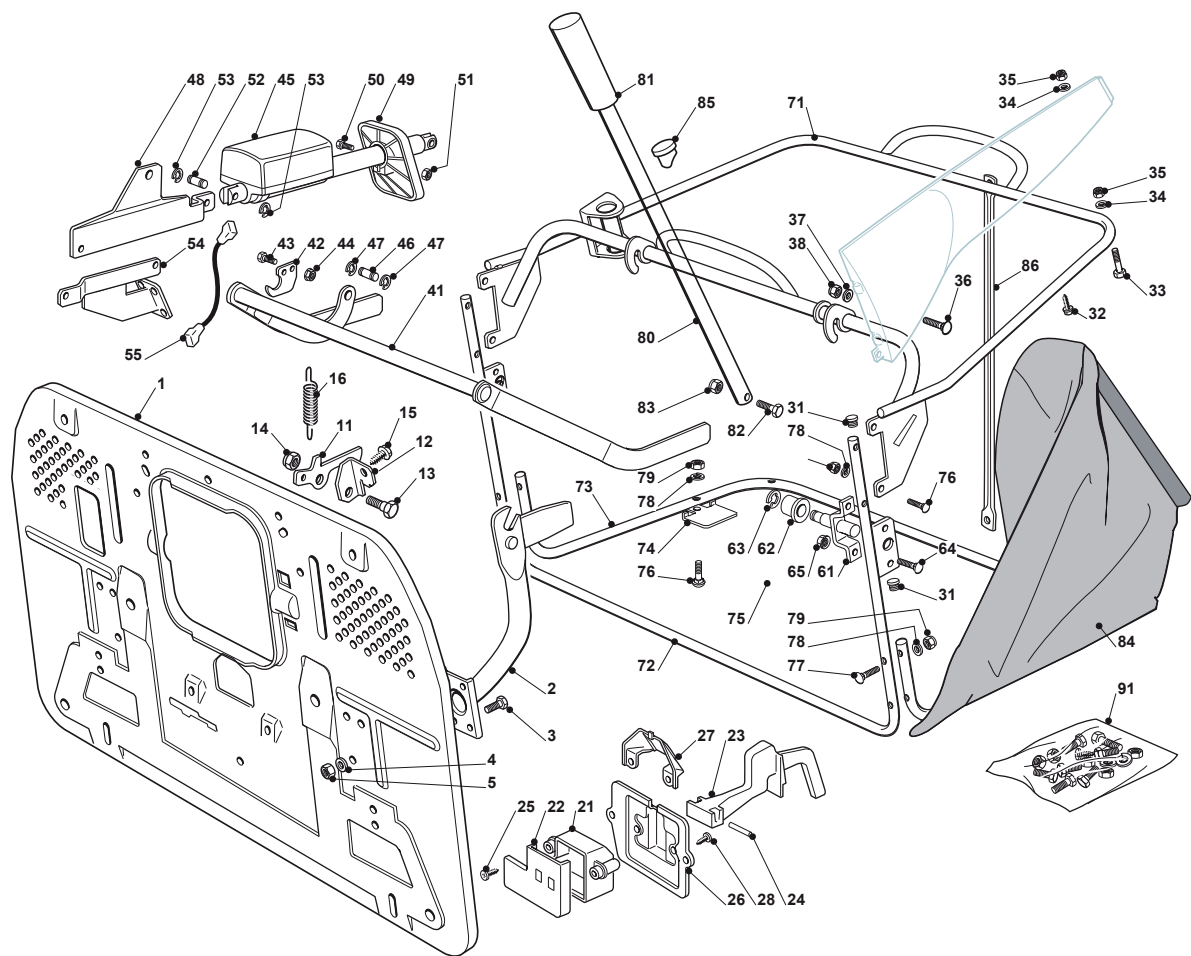

Fig.	Q.ty	Part No	Description	Notes
1	1	382547051/0	Plate	
2	2	182774225/1	Clamp	
3	6	112793102/0	Screw	
4	6	112523060/0	Washer	
5	6	112293201/0	Nut	
11	1	325774417/0	Clamp	
12	1	325755031/1	Bracket	
13	1	125510080/1	Pin	
14	1	112292102/0	Nut	
15	1	112735122/0	Screw	
16	1	127430571/0	Spring	
21	1	125600041/0	Grassc.Full Micro Protection	
22	1	125600042/0	Grasscatcher Micro Prot Cover	
23	1	125318124/0	Full Grassc. Microswtich Cover	
24	1	112400030/0	Pin	
25	1	112728510/0	Screw	
26	1	325785272/0	Micro Protection	
27	1	125600048/0	Empty Micro Grassc.Protection Cover	
28	2	112728450/0	Screw	
31	4	118566110/0	Push Rod	
32	4	112735410/0	Screw	
33	2	112689500/0	Screw	
34	4	112521330/0	Washer	
35	4	112154510/0	Nut	
36	2	112815220/0	Screw	
37	2	112521330/0	Washer	
38	2	112154510/0	Nut	
71	1	382800123/1	Upper Frame	
72	1	382800089/1	Front Frame	
73	1	325800031/0	Lower Frame	
74	1	325547131/0	Plate	
75	1	382650039/0	Lower Stiffening	
75	1	382650043/0	Lower Stiffening	
76	6	112815220/0	Screw	
77	4	112815245/0	Screw	
78	10	112521330/0	Washer	
79	10	112154510/0	Nut	
80	1	125869029/1	Grasscatcher Lifting Tube	
81	1	125394508/0	Knob	
82	1	112674550/0	Screw	
83	1	112154510/0	Nut	
84	1	182105945/0	Grasscatcher	
86	1	325650159/0	Rear Stiffening	
91	1	382180116/0	Outfit, Screws	