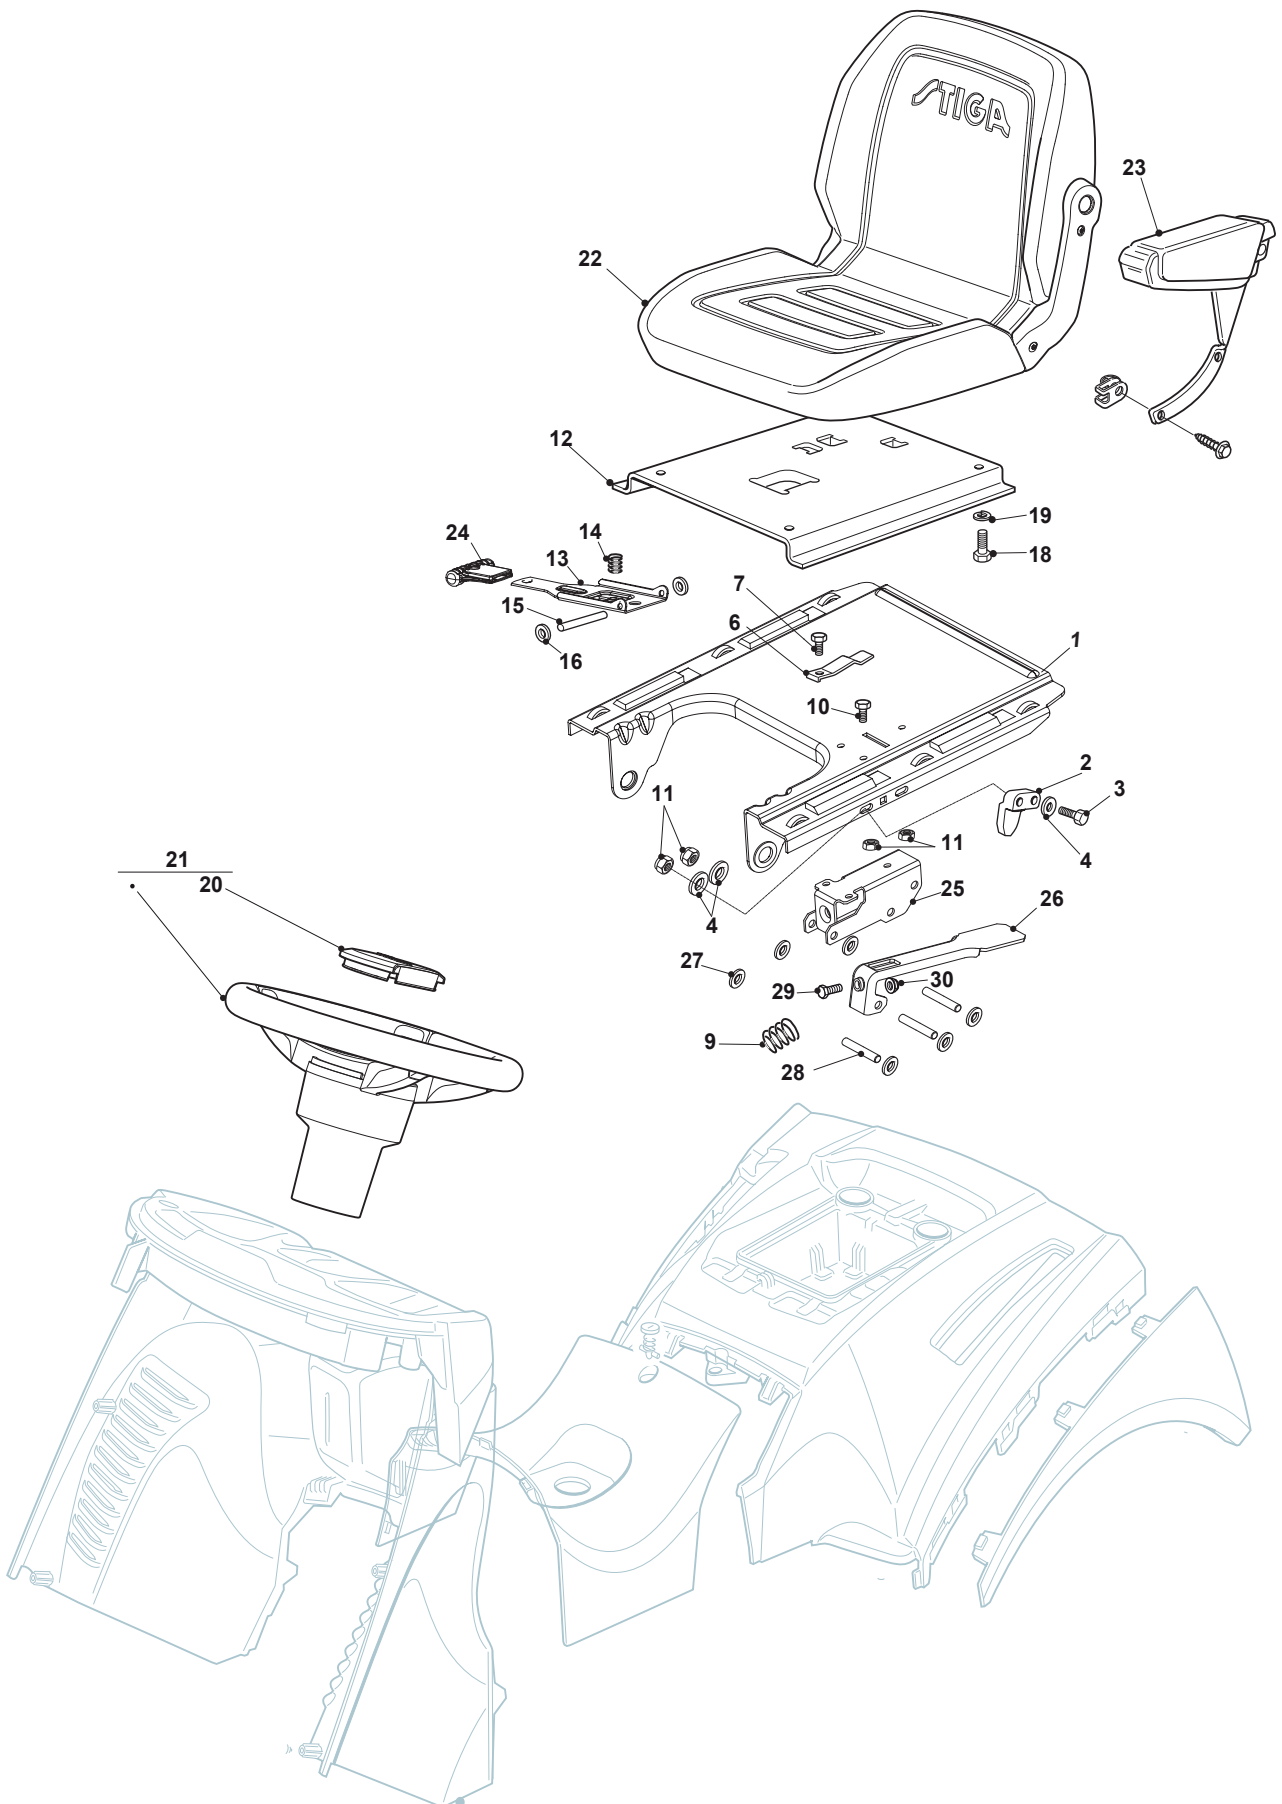

Fig.	Q.ty	Part No	Description	Notes
1	1	325785149/3	Fixed Seat Support	
2	1	325060049/0	Seat Switch Cam	
3	2	112815050/0	Screw	
4	4	112521320/0	Washer	
5	2	112372550/0	Nut	
6	1	125430203/1	Spring	
7	1	112731580/0	Screw	
9	1	125430285/0	Spring	
10	1	112789000/0	Screw	
11	1	112154330/0	Nut	
12	1	325785147/2	Seat Support	
13	1	325318109/1	Stop Lever	
14	1	125430202/1	Spring	
15	1	125510000/0	Pin	
16	2	112604897/0	Elastic Washer	
17	1	125722471/0	Seat	
18	4	112793102/0	Screw	
19	4	112583500/0	Grower	
21	1	125961217/1	Coated Steering Wheel Black Tc	
22	1	325580505/0	Cap	
23	1	112620299/0	Elastic Pin	
25	1	325774575/0	Fulcrum Clamp	
26	1	325318327/0	Lever	
27	6	112604896/0	Crown Fastener	
28	3	122517866/0	Pin	
29	1	112735661/0	Screw	
30	1	112154510/0	Nut	

Fig.	Q.ty	Part No	Description	Notes
1	1	325785149/3	Fixed Seat Support	
2	1	325060049/0	Seat Switch Cam	
3	2	112815050/0	Screw	
4	4	112521320/0	Washer	
5	2	112372550/0	Nut	
6	1	125430203/1	Spring	
7	1	112731580/0	Screw	
9	1	125430285/0	Spring	
10	1	112789000/0	Screw	
11	1	112154330/0	Nut	
12	1	325785147/2	Seat Support	
13	1	325318303/0	Stop Lever	
14	1	125430202/1	Spring	
15	1	125510000/0	Pin	
16	2	112604897/0	Elastic Washer	
18	4	112793102/0	Screw	
19	4	112583500/0	Grower	
20	1	325580508/0	Steering Plate Cover	
21	1	325961222/1	Steering wheel	
22	1	125722479/0	Seat	
23	1	1134-7831-01	Arm Rests   Arm-Rest Assy	
24	1	322394505/0	Knob	
25	1	325774575/0	Fulcrum Clamp	
26	1	325318327/0	Lever	
27	6	112604896/0	Crown Fastener	
28	3	122517866/0	Pin	
29	1	112735661/0	Screw	
30	1	112154510/0	Nut	