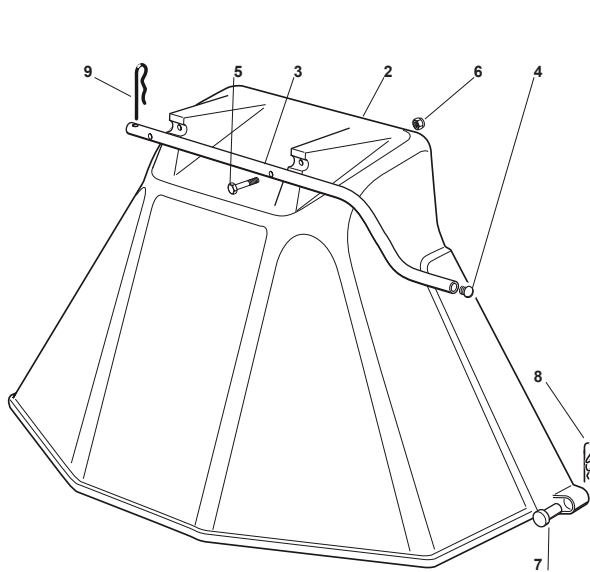

Fig.	Q.ty	Part No	Description	Notes
2	1	382400003/1	Ejection Guard	
3	1	325869043/0	Rear Support	
4	2	118566112/0	Push Road	
5	2	112689515/0	Screw	
6	2	112154510/0	Nut	
7	2	125510022/0	Pin	
8	2	124487998/0	Cotter Pin	
9	1	124487999/0	Spring Pin	
31	2	325869081/0	Coupling Rod	
32	6	112793102/0	Screw	
33	6	112155000/0	Nut	
41	1	382033113/0	Rod	
42	1	382774265/0	Bracket Right Hitch Support	
43	1	382774267/0	Bracket Left Hitch Support	
44	2	112521395/0	Washer	
45	2	112620305/0	Elastic Pin	
46	2	125510118/0	Pin	
47	2	124487997/0	Cotter Pin	
48	1	125510021/1	Hitch Pin	
49	1	124487999/0	Spring Pin	
72	1	325140097/0	Deflector	
73	1	325394019/0	Handle	
74	1	125510077/0	Pin	
75	1	125430245/0	Spring	
76	1	112735405/0	Screw	
77	1	325280000/1	Handgrip	
78	1	125840011/1	Tie Rod	
79	2	125253004/0	Mulch.Kit Fixing Hook	