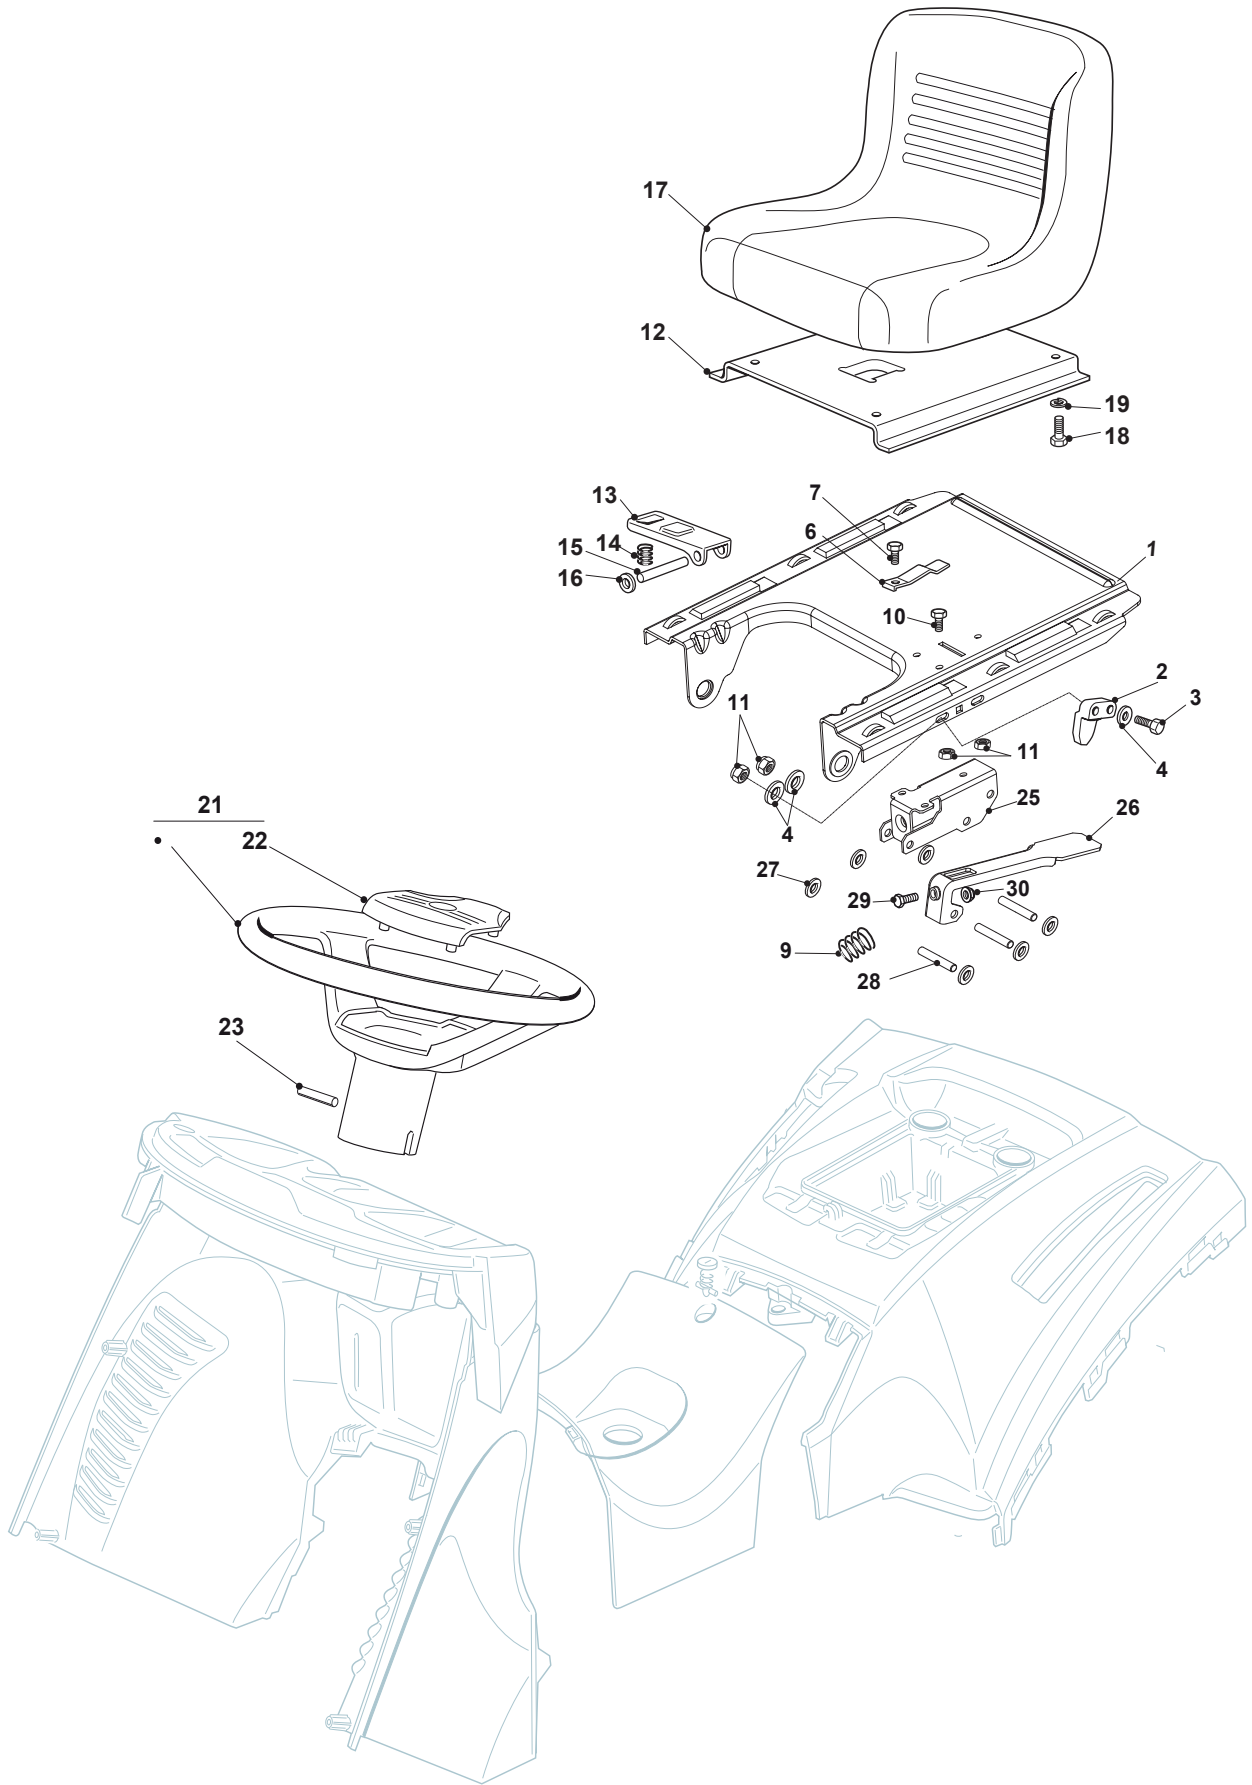

Fig.	Q.ty	Part No	Description	Notes
1	1	325785149/3	Fixed Seat Support	
2	1	325060049/0	Seat Switch Cam	
3	2	112815050/0	Screw	
4	4	112521320/0	Washer	
5	2	112154330/0	Nut	
6	1	125430203/1	Spring	
7	1	112731580/0	Screw	
9	1	125430285/0	Spring	
10	1	112789000/0	Screw	
11	1	112154330/0	Nut	
12	1	325785147/2	Seat Support	
13	1	325318109/1	Stop Lever	
14	1	125430202/1	Spring	
15	1	125510000/0	Pin	
16	2	112604897/0	Elastic Washer	
17	1	125722459/0	Seat	
18	4	112793102/0	Screw	
19	4	112583500/0	Grower	
21	1	125961214/1	Steering Wheel	
22	1	325580500/0	Cap	
23	1	112620299/0	Elastic Pin	
25	1	325774575/0	Fulcrum Clamp	
26	1	325318327/0	Lever	
27	6	112604896/0	Crown Fastener	
28	3	122517866/0	Pin	
29	1	112735661/0	Screw	
30	1	112154510/0	Nut	

Fig.	Q.ty	Part No	Description	Notes
1	1	325785149/3	Fixed Seat Support	
2	1	325060049/0	Seat Switch Cam	
3	2	112815050/0	Screw	
4	4	112521320/0	Washer	
5	2	112154330/0	Nut	
6	1	125430203/1	Spring	
7	1	112731580/0	Screw	
9	1	125430285/0	Spring	
10	1	112789000/0	Screw	
11	1	112154330/0	Nut	
12	1	325785147/2	Seat Support	
13	1	325318109/1	Stop Lever	
14	1	125430202/1	Spring	
15	1	125510000/0	Pin	
16	2	112604897/0	Elastic Washer	
17	1	125722476/0	Seat	
18	4	112793102/0	Screw	
19	4	112583500/0	Grower	
21	1	125961214/1	Steering Wheel	
22	1	325580500/0	Cap	
23	1	112620299/0	Elastic Pin	
25	1	325774575/0	Fulcrum Clamp	
26	1	325318327/0	Lever	
27	6	112604896/0	Crown Fastener	
28	3	122517866/0	Pin	
29	1	112735661/0	Screw	
30	1	112154510/0	Nut	