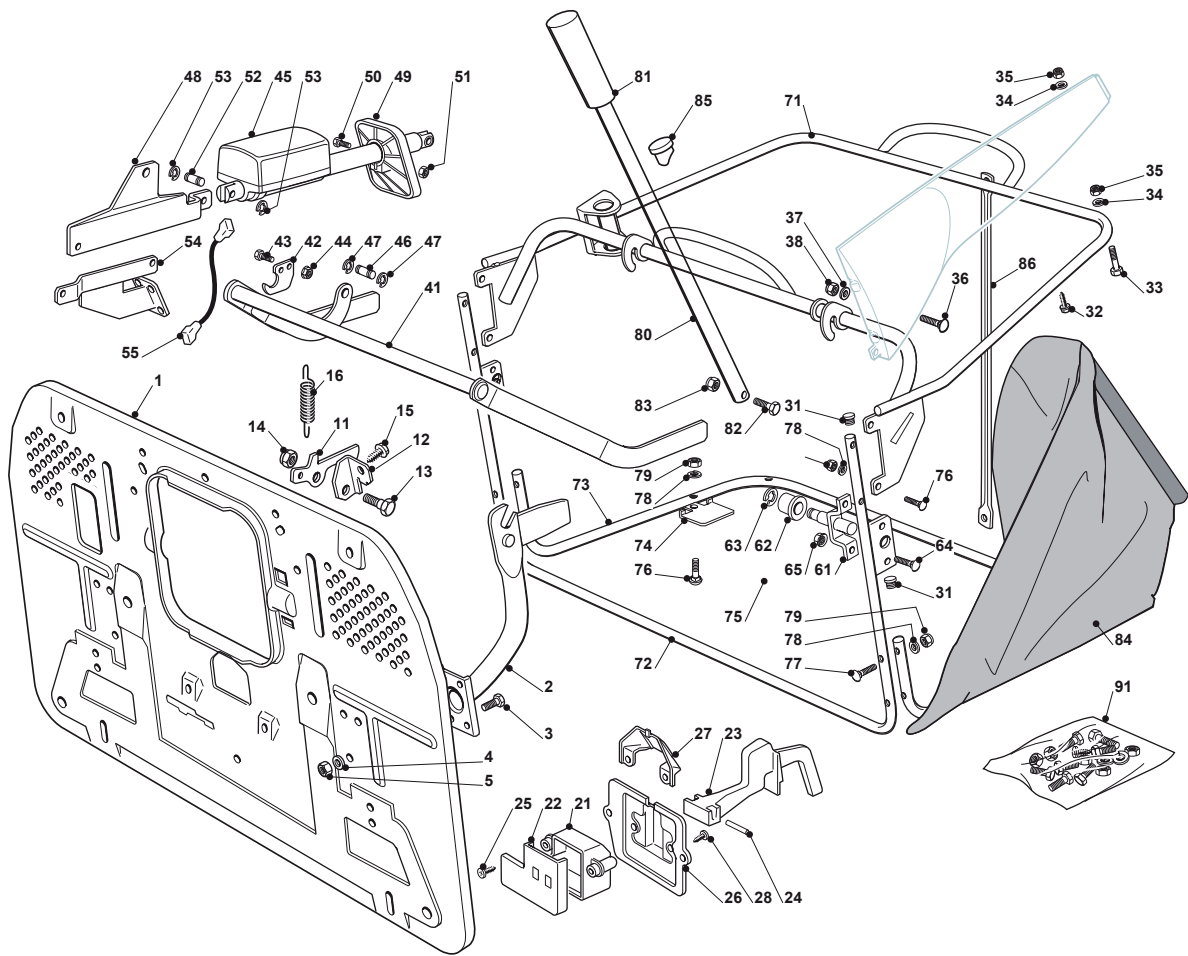

Fig.	Q.ty	Part No	Description	Notes
1	1	382547053/0	Plate	
2	2	382774245/0	Support	
3	6	112793102/0	Screw	
4	6	112523060/0	Washer	
5	6	112293201/0	Nut	
11	1	325774417/0	Clamp	
12	1	325755031/1	Bracket	
13	1	125510080/1	Pin	
14	1	112292102/0	Nut	
15	1	112735122/0	Screw	
16	1	127430579/0	Clutch Spring	
21	1	125600041/0	Grassc.Full Micro Protection	
22	1	125600042/0	Grasscatcher Micro Prot Cover	
23	1	125318124/0	Full Grassc. Microswtich Cover	
24	1	112400030/0	Pin	
25	1	112728510/0	Screw	
26	1	325785272/0	Micro Protection	
27	1	125600048/0	Empty Micro Grassc.Protection Cover	
28	2	112728450/0	Screw	
31	4	118566110/0	Push Rod	
32	4	112735410/0	Screw	
33	2	112689500/0	Screw	
34	4	112521330/0	Washer	
35	4	112154510/0	Nut	
36	2	112815220/0	Screw	
37	2	112521330/0	Washer	
38	2	112154510/0	Nut	
41	1	82000507/0	Axle	
42	2	325774317/0	Grasscatcher Lifting Axle Clam	
43	4	112815210/0	Screw	
44	4	112154510/0	Nut	
45	1	118001000/0	Actuator	
46	1	125510083/0	Pin	
47	2	112000955/0	Benzing Ring	
48	1	325785197/0	Actuator Support	
49	1	325600060/0	Protection	
50	1	112727795/0	Screw	
51	1	112154330/0	Nut	
52	1	125510083/0	Pin	
53	2	112000955/0	Benzing Ring	
54	1	382650209/0	Stiffening	
55	1	125065030/0	Connecting Cable	
61	2	382785147/0	Support	
62	2	125690001/0	Roll	
63	2	112000956/0	Benzing Ring	
64	4	112818690/0	Screw	
65	4	112293201/0	Nut	
71	1	382800123/1	Upper Frame	
72	1	382800089/1	Front Frame	
73	1	325800031/0	Lower Frame	
74	1	325547131/0	Plate	