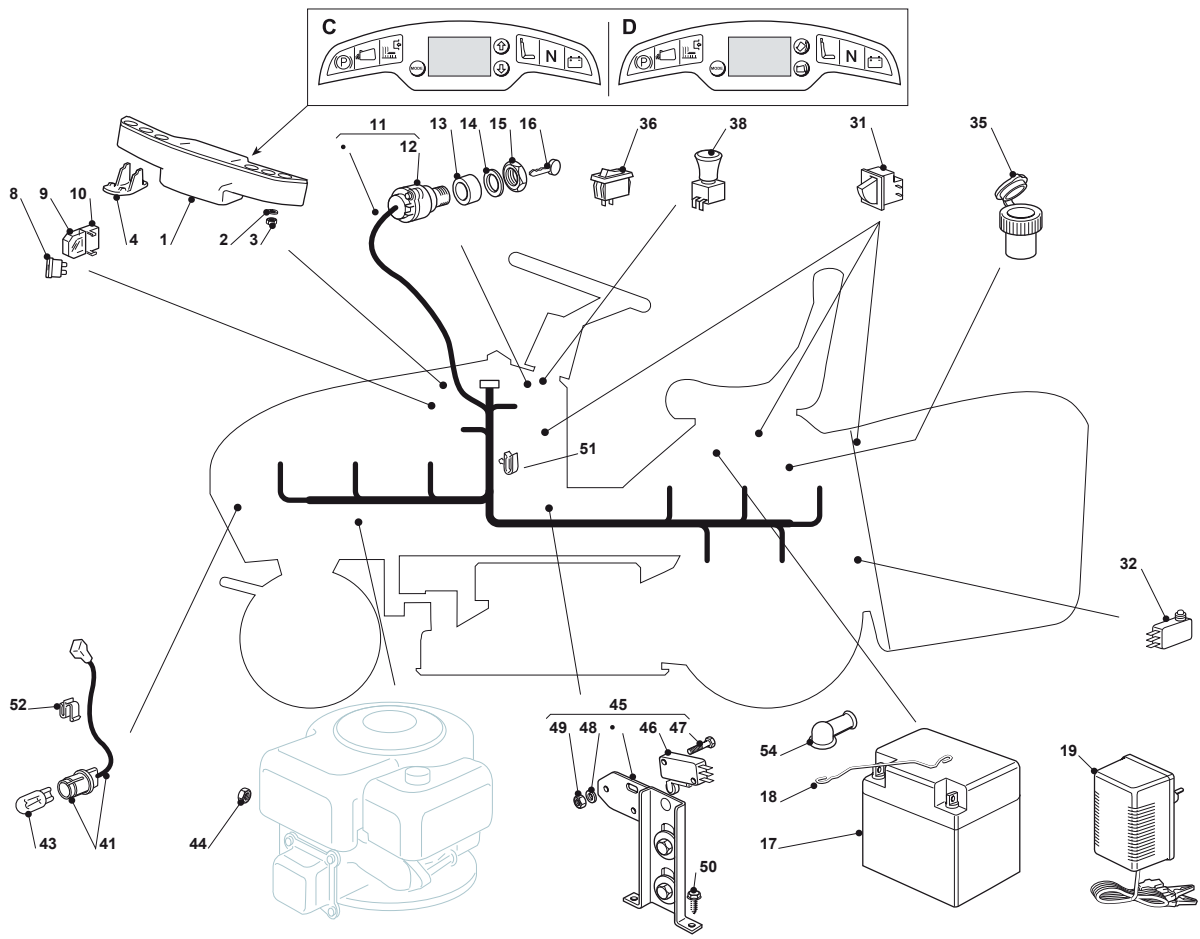

Fig.	Q.ty	Part No	Description	Notes
1	1	382547053/0	Plate	
2	2	382774245/0	Support	
3	6	112793102/0	Screw	
4	6	112523060/0	Washer	
5	6	112293201/0	Nut	
11	1	325774417/0	Clamp	
12	1	325755031/1	Bracket	
13	1	125510080/1	Pin	
14	1	112292102/0	Nut	
15	1	112735122/0	Screw	
16	1	127430579/0	Clutch Spring	
21	1	125600041/0	Grassc.Full Micro Protection	
22	1	125600042/0	Grasscatcher Micro Prot Cover	
23	1	125318124/0	Full Grassc. Microswtich Cover	
24	1	112400030/0	Pin	
25	1	112728510/0	Screw	
26	1	325785272/0	Micro Protection	
27	1	125600048/0	Empty Micro Grassc.Protection Cover	
28	2	112728450/0	Screw	
31	4	118566110/0	Push Rod	
32	4	112735410/0	Screw	
33	2	112689500/0	Screw	
34	4	112521330/0	Washer	
35	4	112154510/0	Nut	
36	2	112815220/0	Screw	
37	2	112521330/0	Washer	
38	2	112154510/0	Nut	
41	1	82000507/0	Axle	
42	2	325774317/0	Grasscatcher Lifting Axle Clam	
43	4	112815210/0	Screw	
44	4	112154510/0	Nut	
45	1	118001000/0	Actuator	
46	1	125510083/0	Pin	
47	2	112000955/0	Benzing Ring	
48	1	325785197/0	Actuator Support	
49	1	325600060/0	Protection	
50	1	112727795/0	Screw	
51	1	112154330/0	Nut	
52	1	125510083/0	Pin	
53	2	112000955/0	Benzing Ring	
54	1	382650209/0	Stiffening	
55	1	125065030/0	Connecting Cable	
61	2	382785147/0	Support	
62	2	125690001/0	Roll	
63	2	112000956/0	Benzing Ring	
64	4	112818690/0	Screw	
65	4	112293201/0	Nut	
71	1	382800123/1	Upper Frame	
72	1	382800089/1	Front Frame	
73	1	325800031/0	Lower Frame	
74	1	325547131/0	Plate	

Fig.	Q.ty	Part No	Description	Notes
75	1	382650039/0	Lower Stiffening	
75	1	382650043/0	Lower Stiffening	
76	6	112815220/0	Screw	
77	4	112815245/0	Screw	
78	10	112521330/0	Washer	
79	10	112154510/0	Nut	
80	1	125869029/1	Grasscatcher Lifting Tube	
81	1	125394508/0	Knob	
82	1	112674550/0	Screw	
83	1	112154510/0	Nut	
84	1	182105945/0	Grasscatcher	
85	1	325120232/0	Cap	
86	1	325650159/0	Rear Stiffening	
91	1	382180117/0	Outfit, Screws	