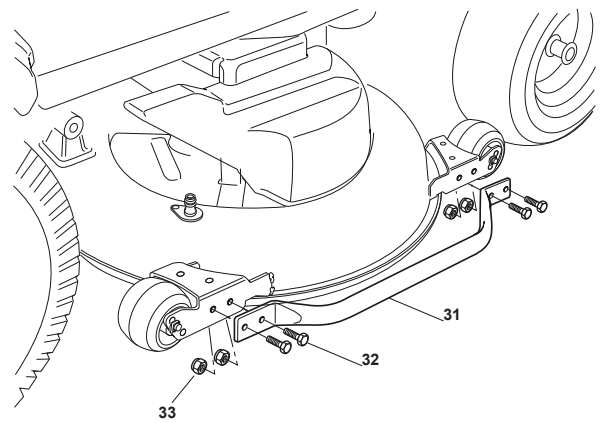

Fig.	Q.ty	Part No	Description	Notes
2	1	382400003/1	Ejection Guard	
3	1	325869043/0	Rear Support	
4	2	118566112/0	Push Road	
5	2	112689515/0	Screw	
6	2	112154510/0	Nut	
7	2	125510022/0	Pin	
8	2	124487998/0	Cotter Pin	
9	1	124487999/0	Spring Pin	
31	2	325869081/0	Coupling Rod	
32	6	112793102/0	Screw	
33	6	112155000/0	Nut	
41	1	382033113/0	Rod	
42	1	382774265/0	Bracket Right Hitch Support	
43	1	382774267/0	Bracket Left Hitch Support	
44	2	112521395/0	Washer	
45	2	112620305/0	Elastic Pin	
46	2	125510118/0	Pin	
47	2	124487997/0	Cotter Pin	
48	1	125510021/1	Hitch Pin	
49	1	124487999/0	Spring Pin	
72	1	325140097/0	Deflector	
73	1	325394019/0	Handle	
74	1	125510077/0	Pin	
75	1	125430245/0	Spring	
76	1	112735405/0	Screw	
77	1	325280000/1	Handgrip	
78	1	125840011/1	Tie Rod	
79	2	125253004/0	Mulch.Kit Fixing Hook	