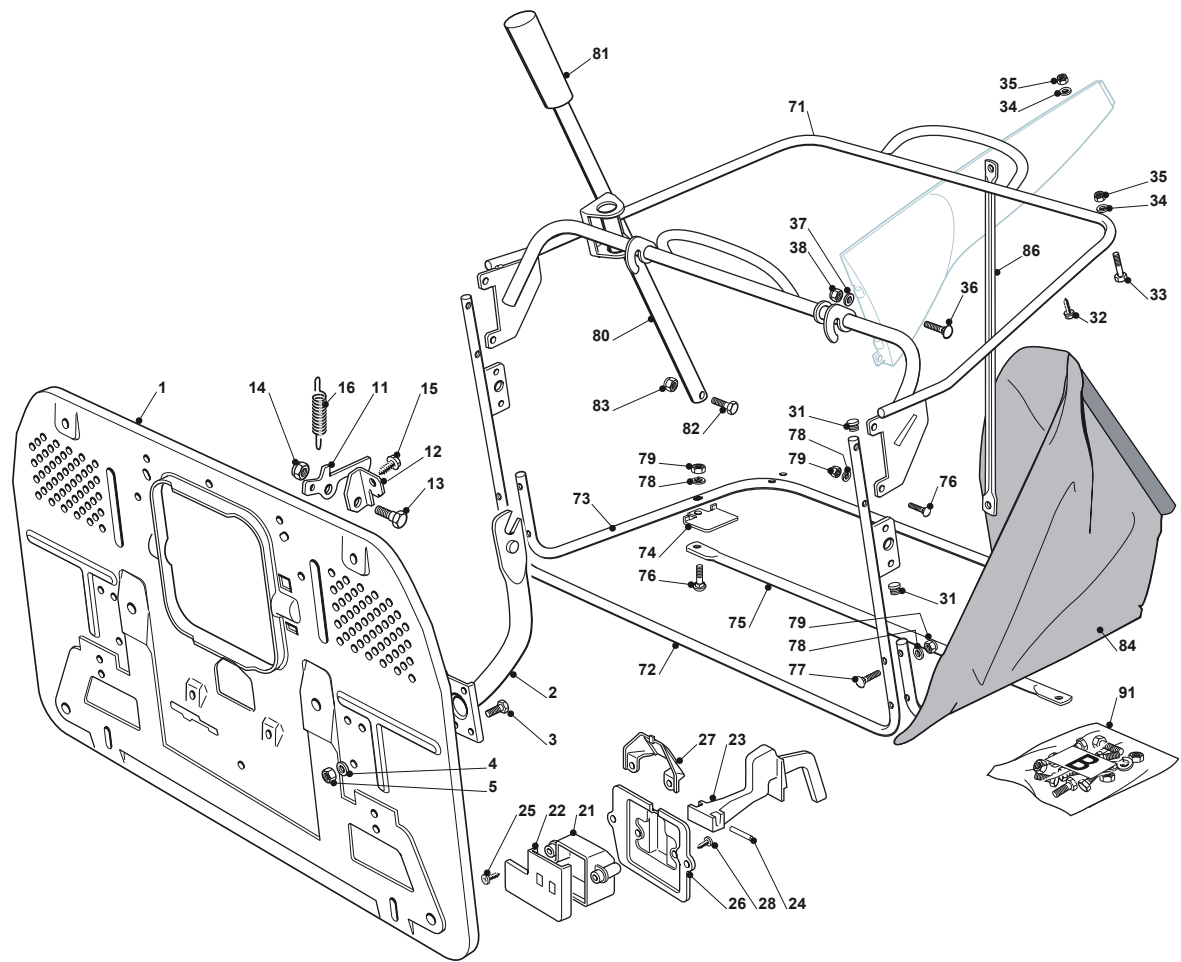

Fig.	Q.ty	Part No	Description	Notes
1	2	125033060/0	Washing Cutting Deck Connection	
2	2	119035000/0	Or Ring	
3	2	112500030/0	Rivet	
9	1	382108017/0	Conveyor	
10	2	325774373/0	Clamp	
11	1	325060150/0	Right Belt Protection Carter	
12	1	325060151/0	Right Belt Protection Carter	
13	2	325774267/0	Clamp	
14	2	325774423/0	Clamp	
15	1	325774425/0	Clamp	
16	1	325774421/0	Clamp	

Fig.	Q.ty	Part No	Description	Notes
1	1	382547051/0	Plate	
2	2	182774225/1	Clamp	
3	6	112793102/0	Screw	
4	6	112523060/0	Washer	
5	6	112293201/0	Nut	
11	1	325774417/0	Clamp	
12	1	325755031/1	Bracket	
13	1	125510080/1	Pin	
14	1	112292102/0	Nut	
15	1	112735122/0	Screw	
16	1	127430571/0	Spring	
21	1	125600041/0	Grassc.Full Micro Protection	
22	1	125600042/0	Grasscatcher Micro Prot Cover	
23	1	125318124/0	Full Grassc. Microswtich Cover	
24	1	112400030/0	Pin	
25	1	112728510/0	Screw	
26	1	325785272/0	Micro Protection	
27	1	125600048/0	Empty Micro Grassc.Protection Cover	
28	2	112728450/0	Screw	
31	4	118566110/0	Push Rod	
32	4	112735410/0	Screw	
33	2	112689500/0	Screw	
34	4	112521330/0	Washer	
35	4	112154510/0	Nut	
36	2	112815220/0	Screw	
37	2	112521330/0	Washer	
38	2	112154510/0	Nut	
71	1	382800123/1	Upper Frame	
72	1	382800089/1	Front Frame	
73	1	325800031/0	Lower Frame	
74	1	325547131/0	Plate	
75	1	382650039/0	Lower Stiffening	
75	1	382650043/0	Lower Stiffening	
76	6	112815220/0	Screw	
77	4	112815245/0	Screw	
78	10	112521330/0	Washer	
79	10	112154510/0	Nut	
80	1	125869029/1	Grasscatcher Lifting Tube	
81	1	125394508/0	Knob	
82	1	112674550/0	Screw	
83	1	112154510/0	Nut	
84	1	182105945/0	Grasscatcher	
86	1	325650159/0	Rear Stiffening	
91	1	382180116/0	Outfit, Screws	