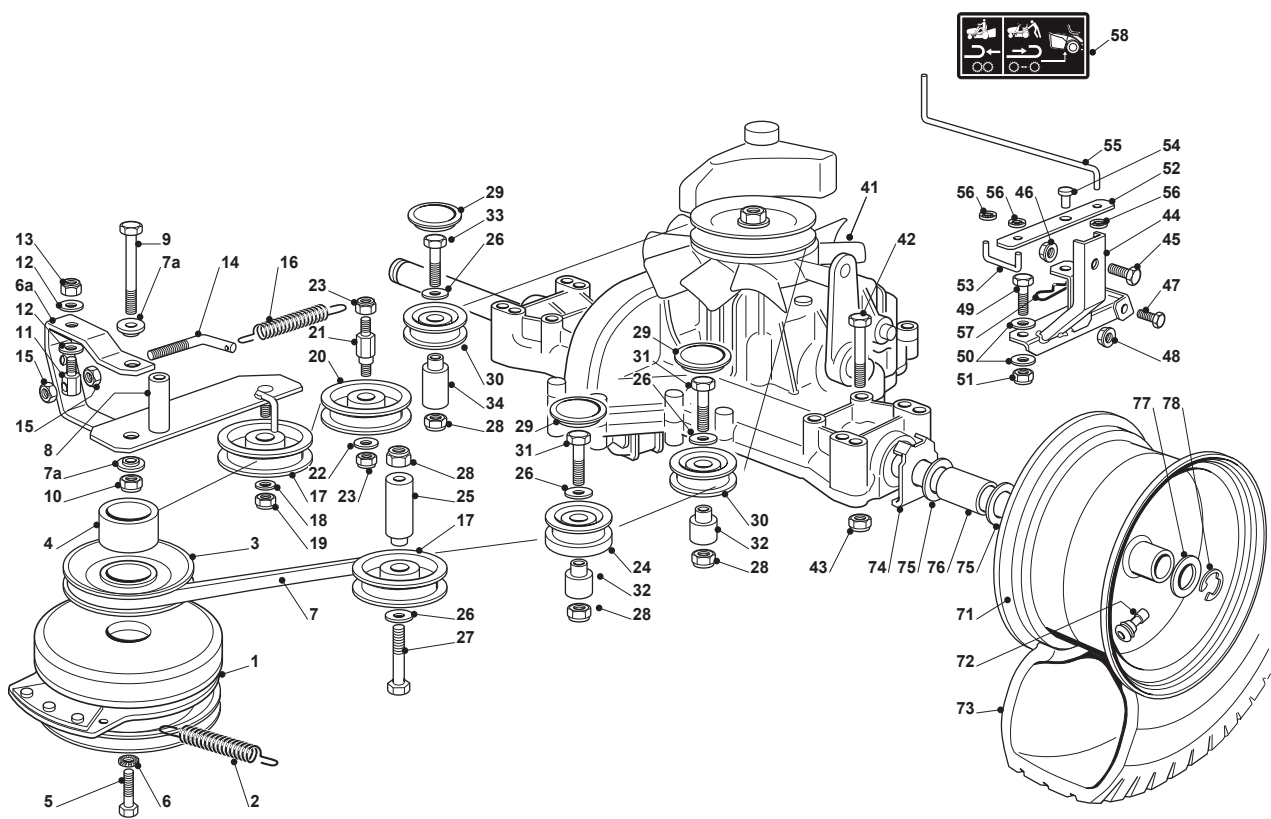

Fig.	Q.ty	Part No	Description	Notes
1	1	325869057/0	Connecting Tube	
2	2	118375051/1	Fair Led	
3	1	125430239/1	Spring	
4	1	112790781/0	Screw	
5	1	112292102/0	Nut	
6	1	125598050/0	Oil Discharge Extension	
7	1	118737849/0	Plug	
8	1	1134-5827-01	Oil Drain Assy	
9	4	125510028/1	Pin	
10	1	112540260/0	Grower	
11	4	112154210/0	Nut	
12	1	112691200/0	Screw	
13	2	112523060/0	Washer	
14	1	112293200/0	Nut	
21	1	182750009/0	Muffler	
22	2	112793301/0	Screw	
23	2	112540260/0	Grower	
24	1	118738234/0	Exhaust Right Tube	
25	1	118738235/0	Exhaust Left Tube	
26	4	112293201/0	Nut	
31	1	382598043/1	Guard	
32	2	112791011/0	Screw	
33	2	112292102/0	Nut	
41	1	325735125/2	Tank	
42	1	325795003/0	Fuel Cap	
43	2	112788910/0	Screw	
44	2	112500092/0	Rivet	
45	1	125290002/0	Fuel Level Indicator	
46	1	325600086/0	Tank Guard	
51	1	182000220/0	Accelerator	
52	1	325592000/0	Knob	
53	1	112726388/0	Screw	
54	1	112290800/0	Nut	
55	2	125943012/0	Screw	
58	1	125090007/0	Choke Control	
59	1	114360716/0	Label	
61	1	133567000/0	Relay	
62	2	112791500/0	Screw	
63	2	112521330/0	Washer	
64	2	112521330/0	Washer	
65	2	112582100/0	Grower	
66	2	112292100/0	Nut	

Fig.	Q.ty	Part No	Description	Notes
56	3	112604896/0	Crown Fastener	
57	1	124487997/0	Cotter Pin	
58	1	114363429/0	Label	
71	2	182000602/0	Rimm	
72	2	125950000/0	Valve	
73	2	125590013/0	Tyre	
74	2	325670025/0	Washer	
75	4	112521410/0	Washer	
76	2	125160023/0	Spacer	
77	2	125670005/1	Washer	
78	2	112001010/0	Benzing Ring	