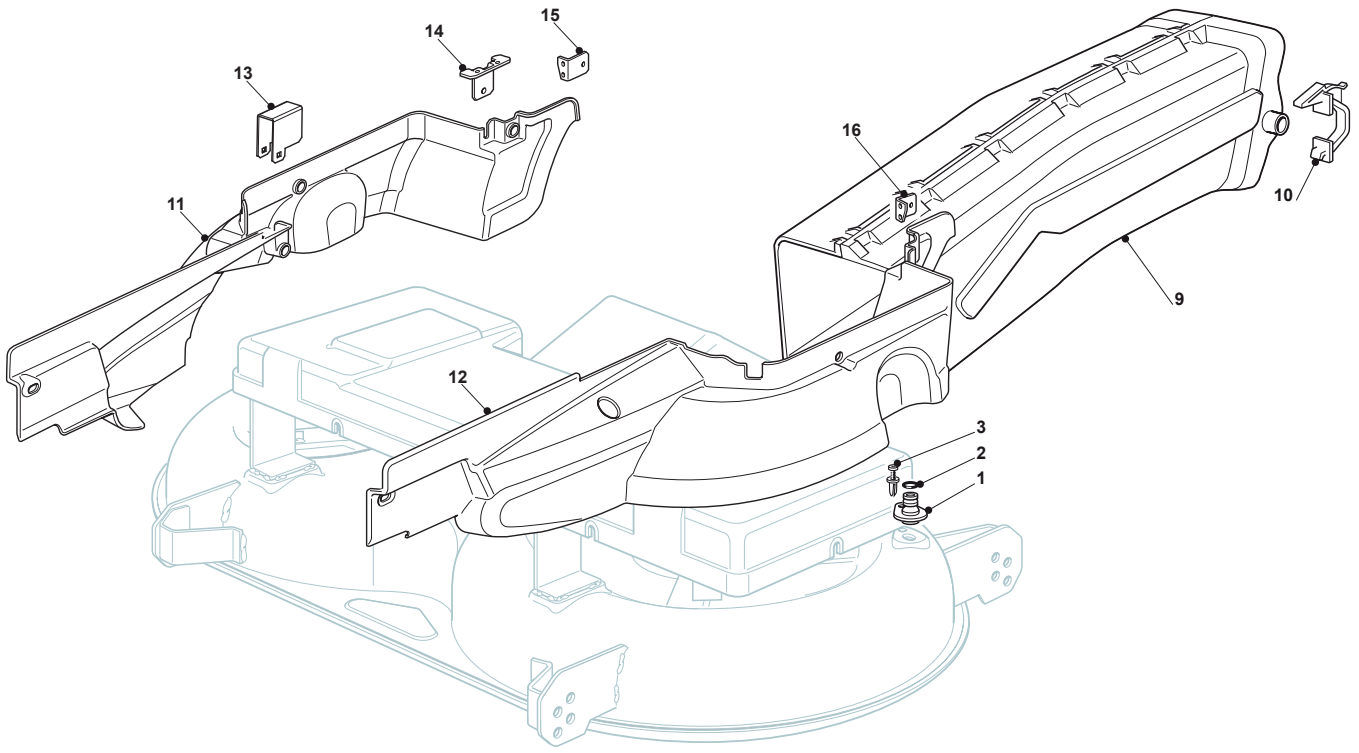

Fig.	Q.ty	Part No	Description	Notes
1	1	382564131/0	Cutting Plate Black	
1	1	382564132/0	Cutting Plate Red	
1	1	382564133/0	Cutting Plate Yellow	
2	2	125033060/0	Washing Cutting Deck Connection	
3	2	119035000/0	Or Ring	
4	2	112500030/0	Rivet	
8	1	382207200/1	Flange Assy	
9	1	382207201/2	Support Shaft Tc	
10	1	125020800/1	Main Blade Shaft	
11	1	125020801/2	Secondary Blade Shaft	
13	4	119216032/0	Bearing	
14	2	325160501/0	Dust Cover Disc	
15	2	112609260/0	Seeger	
16	6	112818700/0	Screw	
17	6	112154210/0	Nut	
18	2	125463200/0	Blade Hub	
19	2	112139100/0	Feather, Crankshaft Ø 22,2	
20	1	182004348/0	Right Mulching Blade	
21	1	182004347/0	Left Blade Mulching, Winged	
22	2	122160400/0	Elastic Disc	
23	2	112523080/0	Washer	
24	1	112735694/0	Screw	
25	1	112735695/1	Screw	
26	2	182700003/0	Anti Scalp Wheel	
27	2	125510072/0	Pin	
28	2	112692050/0	Screw	
29	2	112523060/0	Washer	
30	2	112293201/0	Nut	
31	2	182700004/0	Anti Scalp Wheel	
32	2	125510121/0	Pin	
33	2	122450115/0	Spring	
34	2	112000930/0	Benzing Ring	
41	1	182004341/1	Right Blade, Winged	
42	1	182004340/1	Left Blade, Winged	
51	1	325140100/0	Deflector	
52	2	112815210/0	Screw	
53	2	125038002/1	Bushing	
54	2	112154510/0	Nut	
1	1	382564153/0	Cutting Plate Grey	