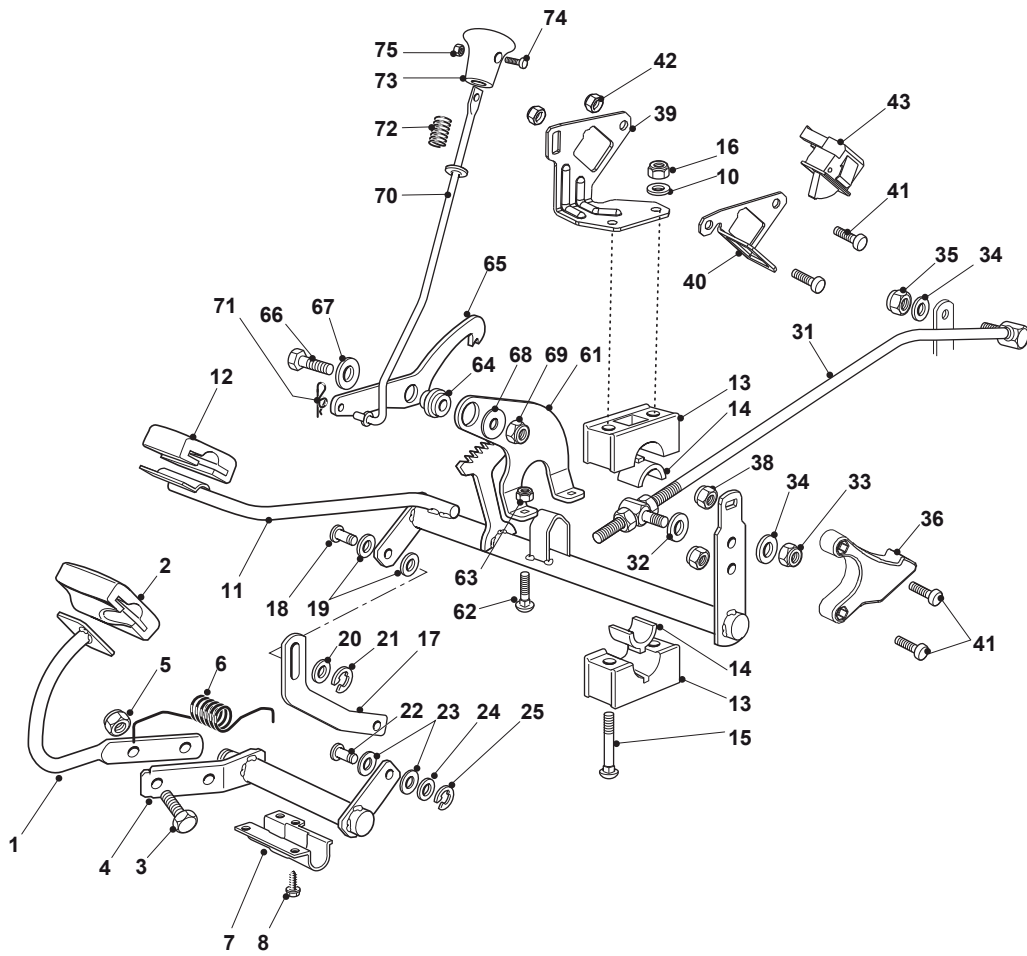

Fig.	Q.ty	Part No	Description	Notes
1	1	382500045/0	Pedal	
2	1	325110275/0	Clamp Cover	
3	2	112793301/0	Screw	
4	1	382000559/1	Axle	
5	2	112155000/0	Nut	
6	1	125430246/1	Spring	
7	1	325547133/1	Plate	
8	4	112731601/0	Screw	
10	4	112523040/0	Washer	
11	1	382000617/2	Axle	
12	1	325110274/0	Clamp Cover Front	
13	4	325785354/0	Support	
14	4	325034003/0	Brass	
15	4	112815271/0	Screw	
16	4	112154510/0	Nut	
17	1	325547207/0	Plate	
18	1	125510085/1	Pin	
19	2	325670011/0	Antifriction Washer	
20	1	112521350/0	Washer	
21	1	112000930/0	Benzing Ring	
22	1	125510085/1	Pin	
23	2	325670011/0	Antifriction Washer	
24	1	112521350/0	Washer	
25	1	112000930/0	Benzing Ring	
31	1	382000612/0	Rod	
32	1	112523060/0	Washer	
33	1	112154510/0	Nut	
34	2	112523040/0	Washer	
35	1	112154510/0	Nut	
36	1	325060050/0	Cam	
37	2	112789100/0	Screw	
38	2	112154330/0	Nut	
39	1	325755071/0	Angle Bracket	
40	1	325785479/0	Micro Switch Bracket	
41	2	112791400/0	Screw	
42	2	112292102/0	Nut	
43	1	119410614/0	Microswitch	
61	1	325774477/0	Clamp	
62	2	112815210/0	Screw	
63	2	112292102/0	Nut	
64	1	125040638/0	Bushing	
65	1	325022000/1	Hook	
66	1	112691100/0	Screw	
67	1	112523060/0	Washer	
68	1	322672152/0	Antifriction Washer	
69	1	112155000/0	Nut	
70	1	125033092/0	Feed Control Rod Tc 2000 Hydro	
71	1	124487995/0	Cotter Pin	
72	1	125430232/0	Spring	
73	1	325605002/0	Button	
74	1	112726389/0	Screw