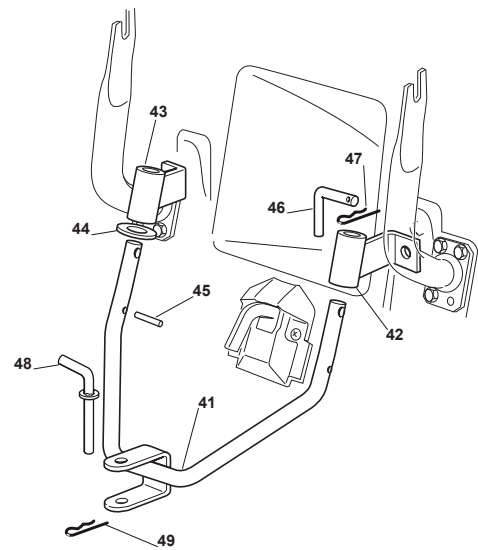

Fig.	Q.ty	Part No	Description	Notes
2	1	382400003/1	Ejection Guard	
3	1	325869043/0	Rear Support	
4	2	118566112/0	Push Road	
5	2	112689515/0	Screw	
6	2	112154510/0	Nut	
7	2	125510022/0	Pin	
8	2	124487998/0	Cotter Pin	
9	1	124487999/0	Spring Pin	
31	2	325869081/0	Coupling Rod	
32	6	112793102/0	Screw	
33	6	112155000/0	Nut	
41	1	382033113/0	Rod	
42	1	382774265/0	Bracket Right Hitch Support	
43	1	382774267/0	Bracket Left Hitch Support	
44	2	112521395/0	Washer	
45	2	112620305/0	Elastic Pin	
46	2	125510118/0	Pin	
47	2	124487997/0	Cotter Pin	
48	1	125510021/1	Hitch Pin	
49	1	124487999/0	Spring Pin	
72	1	325140097/0	Deflector	
73	1	325394019/0	Handle	
74	1	125510077/0	Pin	
75	1	125430245/0	Spring	
76	1	112735405/0	Screw	
77	1	325280000/1	Handgrip	
78	1	125840011/1	Tie Rod	
79	2	125253004/0	Mulch.Kit Fixing Hook	