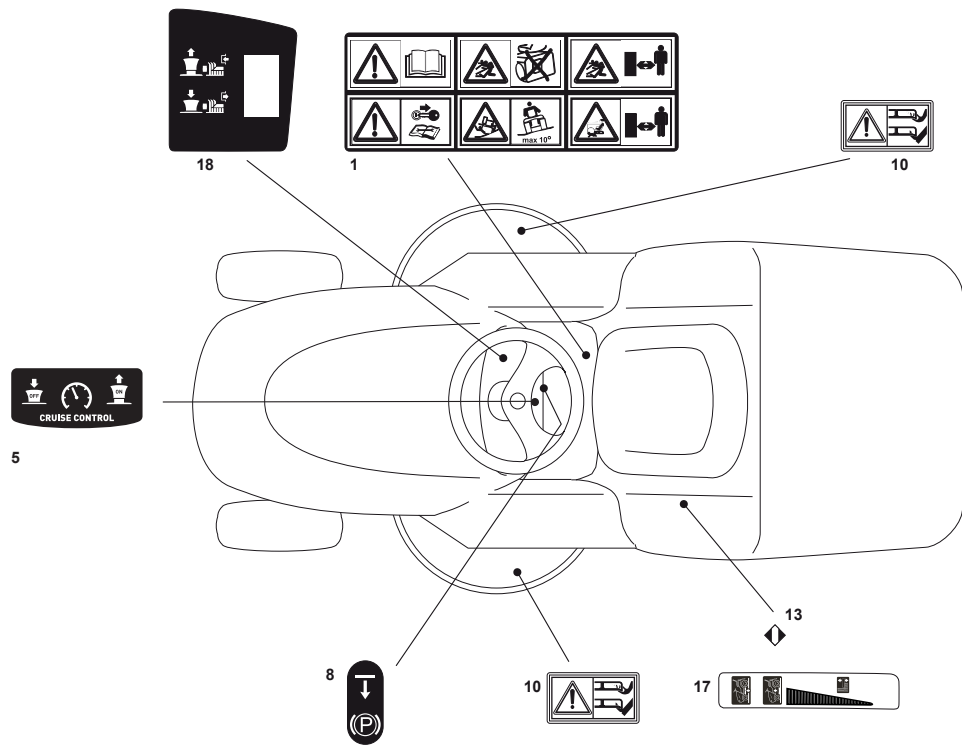

TH4X 102 HYDRO

Ride-on HEP 102-122 Labels

Issue 11 - 2015

Fig.	Q.ty	Part No	Description	Notes
1	1	114361553/1	Label	
5	1	114365612/0	Label	
8	1	114363700/0	Label	
10	2	114356699/1	Label	
13	1	114357913/0	Label	
17	1	114363414/0	Label	
18	1	114360715/2	Label