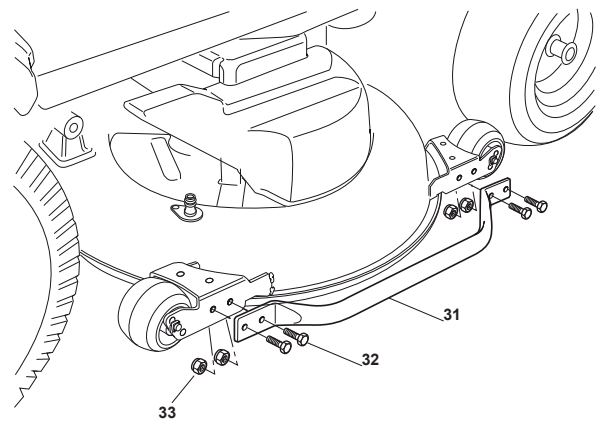

TH4X 102 HYDRO

Ride-on HEP 102-122 Labels

Issue 11 - 2015

Fig.	Q.ty	Part No	Description	Notes
1	1	114361553/1	Label	
5	1	114365612/0	Label	
8	1	114363700/0	Label	
10	2	114356699/1	Label	
13	1	114357913/0	Label	
17	1	114363414/0	Label	
18	1	114360715/2	Label	

Fig.	Q.ty	Part No	Description	Notes
2	1	382400003/1	Ejection Guard	
3	1	325869043/0	Rear Support	
4	2	118566112/0	Push Road	
5	2	112689515/0	Screw	
6	2	112154510/0	Nut	
7	2	125510022/0	Pin	
8	2	124487998/0	Cotter Pin	
9	1	124487999/0	Spring Pin	
31	2	325869081/0	Coupling Rod	
32	6	112793102/0	Screw	
33	6	112155000/0	Nut	
41	1	382033113/0	Rod	
42	1	382774265/0	Bracket Right Hitch Support	
43	1	382774267/0	Bracket Left Hitch Support	
44	2	112521395/0	Washer	
45	2	112620305/0	Elastic Pin	
46	2	125510118/0	Pin	
47	2	124487997/0	Cotter Pin	
48	1	125510021/1	Hitch Pin	
49	1	124487999/0	Spring Pin	
72	1	325140097/0	Deflector	
73	1	325394019/0	Handle	
74	1	125510077/0	Pin	
75	1	125430245/0	Spring	
76	1	112735405/0	Screw	
77	1	325280000/1	Handgrip	
78	1	125840011/1	Tie Rod	
79	2	125253004/0	Mulch.Kit Fixing Hook	