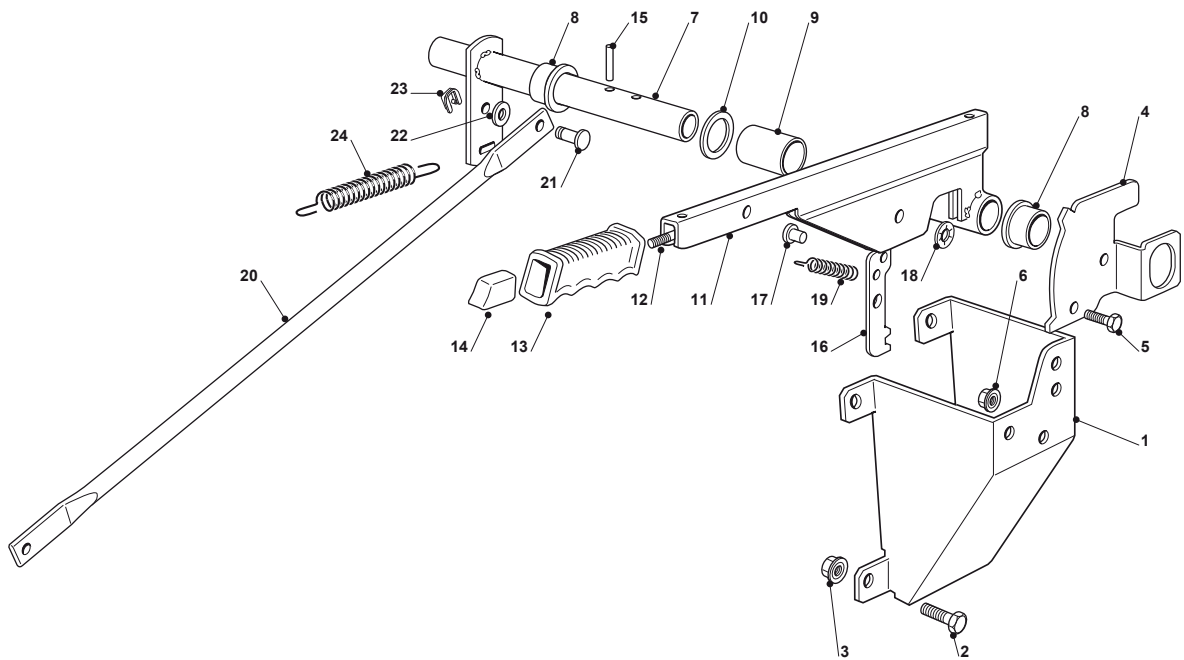

TH4X 102 HYDRO

Ride-on HEP 102-122 Transmission Ass.Y

Issue 11 - 2015

Fig.	Q.ty	Part No	Description	Notes
1	1	325735127/0	Tank	
2	1	125795002/0	Fuel Cap	
3	1	325755059/0	Bracket	
4	1	112789100/0	Screw	
5	2	112521320/0	Washer	
6	1	112154330/0	Nut	
7	1	125600085/0	Guard	
8	1	112789100/0	Screw	
9	2	112521320/0	Washer	
10	2	112154330/0	Nut	
11	1	325869076/0	Connecting Tube	
12	1	325869077/0	Connecting Tube	
13	4	118375059/0	Fair Led	
14	1	382869200/1	Oil Tube	
15	1	382869201/0	Oil Tube	
16	4	325721000/0	Support	
17	2	325547249/0	Plate	
18	1	112689515/0	Screw	
19	2	125651001/0	Tube Connection	
20	1	112674700/0	Screw	
21	1	125430239/1	Spring	

Fig.	Q.ty	Part No	Description	Notes
1	1	325785137/1	Support	
2	4	112791011/0	Screw	
3	4	112292102/0	Nut	
4	1	325735521/0	Sector	
5	2	112793102/0	Screw	
6	2	112293201/0	Nut	
7	1	382000551/0	Axle	
8	2	122034523/0	Bushing	
9	1	125160025/0	Spacer	
10	1	322672153/0	Antifriction Washer	
11	1	382318241/0	Lever	
12	1	125033002/1	Rod	
13	1	125394504/1	Knob	
14	1	125605000/1	Button	
15	2	112620206/0	Pin	
16	1	325470901/1	Dog	
17	1	125510011/0	Pin	
18	1	112604899/0	Crown Fastener	
19	1	125430208/0	Spring	
20	1	325033077/0	Rod	
21	1	125510117/0	Pin	
22	1	325670011/0	Antifriction Washer	
23	7	112436050/0	Plate	
24	1	125430218/1	Spring	