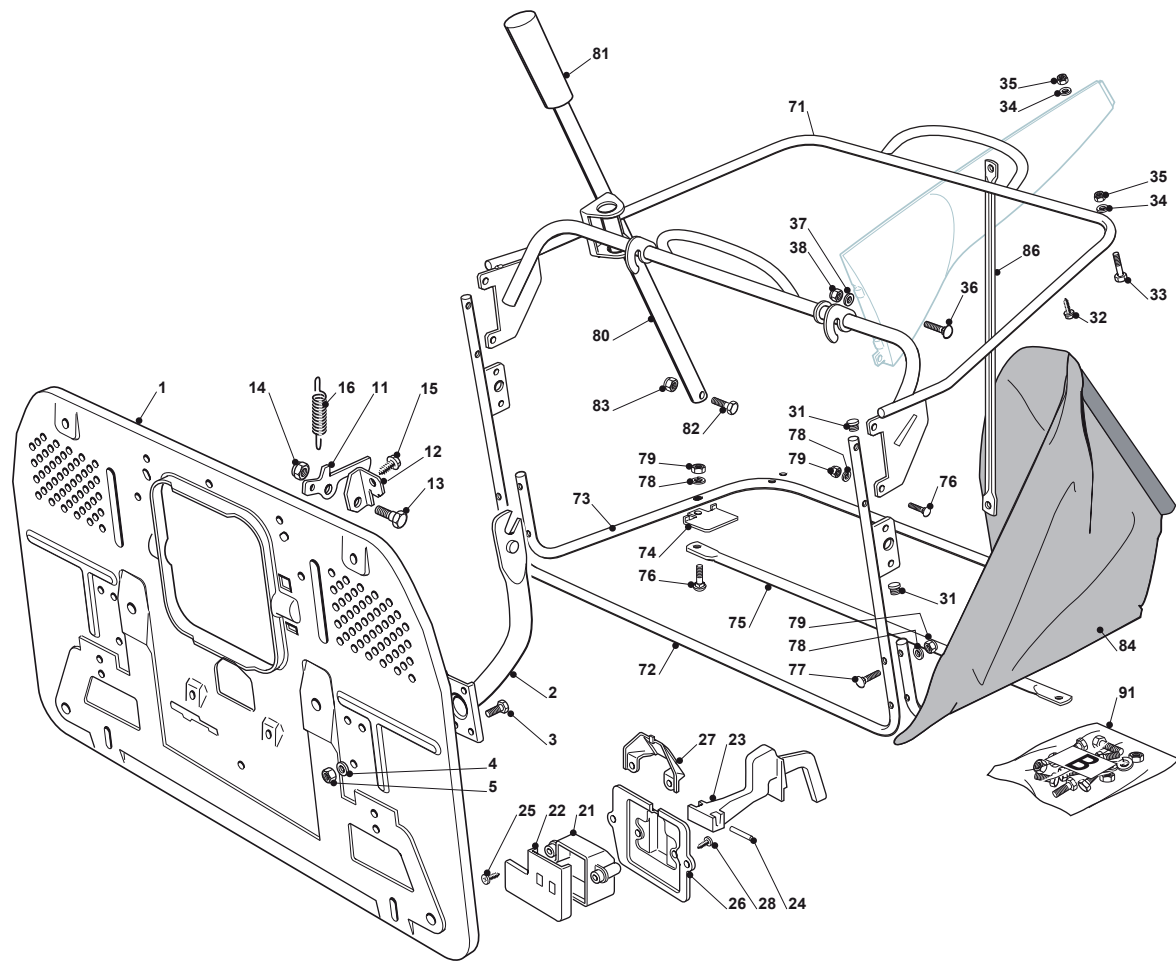

Fig.	Q.ty	Part No	Description	Notes
1	1	382547051/0	Plate	
2	2	182774225/1	Clamp	
3	6	112793102/0	Screw	
4	6	112523060/0	Washer	
5	6	112293201/0	Nut	
11	1	325774417/0	Clamp	
12	1	325755031/1	Bracket	
13	1	125510080/1	Pin	
14	1	112292102/0	Nut	
15	1	112735122/0	Screw	
16	1	127430571/0	Spring	
21	1	125600041/0	Grassc.Full Micro Protection	
22	1	125600042/0	Grasscatcher Micro Prot Cover	
23	1	125318124/0	Full Grassc. Microswtich Cover	
24	1	112400030/0	Pin	
25	1	112728510/0	Screw	
26	1	325785272/0	Micro Protection	
27	1	125600048/0	Empty Micro Grassc.Protection Cover	
28	2	112728450/0	Screw	
31	4	118566110/0	Push Rod	
32	4	112735410/0	Screw	
33	2	112689500/0	Screw	
34	4	112521330/0	Washer	
35	4	112154510/0	Nut	
36	2	112815220/0	Screw	
37	2	112521330/0	Washer	
38	2	112154510/0	Nut	
71	1	382800123/1	Upper Frame	
72	1	382800089/1	Front Frame	
73	1	325800031/0	Lower Frame	
74	1	325547131/0	Plate	
75	1	382650039/0	Lower Stiffening	
75	1	382650043/0	Lower Stiffening	
76	6	112815220/0	Screw	
77	4	112815245/0	Screw	
78	10	112521330/0	Washer	
79	10	112154510/0	Nut	
80	1	125869029/1	Grasscatcher Lifting Tube	
81	1	125394508/0	Knob	
82	1	112674550/0	Screw	
83	1	112154510/0	Nut	
84	1	182105945/0	Grasscatcher	
86	1	325650159/0	Rear Stiffening	
91	1	382180116/0	Outfit, Screws	