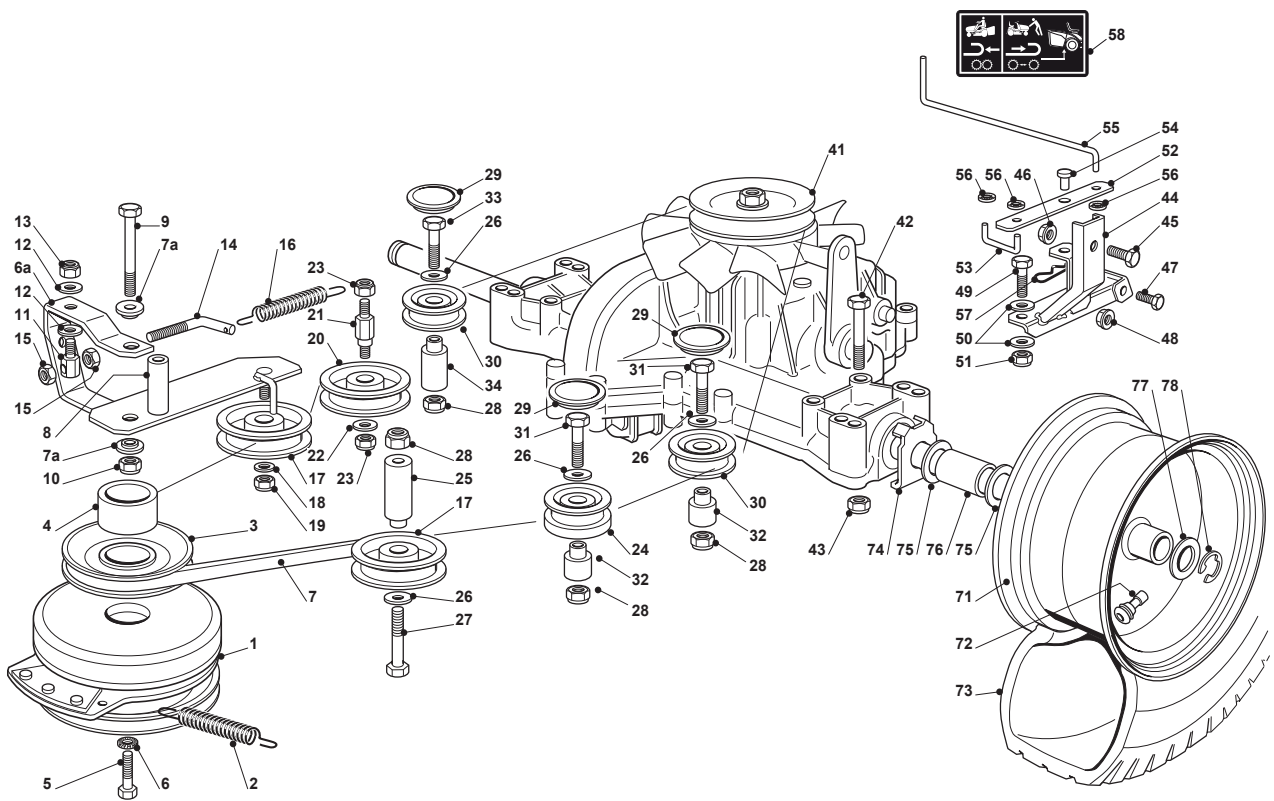

Fig.	Q.ty	Part No	Description	Notes
1	1	382500041/0	Pedal	
2	1	125110267/0	Clamp Cover	
3	1	325547081/2	Plate	
4	4	112731601/0	Screw	
5	1	382000554/2	Rod	
6	1	112521350/0	Washer	
7	1	112155000/0	Nut	
8	1	112521350/0	Washer	
9	1	112155000/0	Nut	
10	1	325547281/1	Plate	
11	2	112815210/0	Screw	
12	2	112523040/0	Washer	
13	2	112154510/0	Nut	
21	1	325785143/1	Support	
22	2	112815210/0	Screw	
23	1	112523040/0	Washer	
24	2	112154510/0	Nut	
25	1	325253009/0	Hook	
26	1	122524970/2	Fulcrum Pin	
27	1	325670011/0	Antifriction Washer	
28	1	112155000/0	Nut	
29	1	125033097/0	Rod	
30	1	124487997/0	Cotter Pin	
31	1	125430213/0	Spring	
32	1	112523040/0	Washer	
33	1	325592001/0	Knob	
34	1	325592002/0	Knob	
35	1	112727815/0	Screw	

Fig.	Q.ty	Part No	Description	Notes
1	1	325869057/0	Connecting Tube	
2	2	118375051/1	Fair Led	
3	1	125430239/1	Spring	
4	1	112790781/0	Screw	
5	1	112292102/0	Nut	
6	1	125598050/0	Oil Discharge Extension	
7	1	118737849/0	Plug	
8	1	1134-5827-01	Oil Drain Assy	
9	4	125510028/1	Pin	
10	1	112540260/0	Grower	
11	4	112154210/0	Nut	
12	1	112691200/0	Screw	
13	2	112523060/0	Washer	
14	1	112293200/0	Nut	
21	1	182750009/0	Muffler	
22	2	112793301/0	Screw	
23	2	112540260/0	Grower	
24	1	118738234/0	Exhaust Right Tube	
25	1	118738235/0	Exhaust Left Tube	
26	4	112293201/0	Nut	
31	1	382598043/1	Guard	
32	2	112791011/0	Screw	
33	2	112292102/0	Nut	
41	1	325735125/2	Tank	
42	1	325795003/0	Fuel Cap	
43	2	112788910/0	Screw	
44	2	112500092/0	Rivet	
45	1	125290002/0	Fuel Level Indicator	
46	1	325600086/0	Tank Guard	
51	1	182000220/0	Accelerator	
52	1	325592000/0	Knob	
53	1	112726388/0	Screw	
54	1	112290800/0	Nut	
55	2	125943012/0	Screw	
58	1	125090007/0	Choke Control	
59	1	114360716/0	Label	
61	1	133567000/0	Relay	
62	2	112791500/0	Screw	
63	2	112521330/0	Washer	
64	2	112521330/0	Washer	
65	2	112582100/0	Grower	
66	2	112292100/0	Nut	