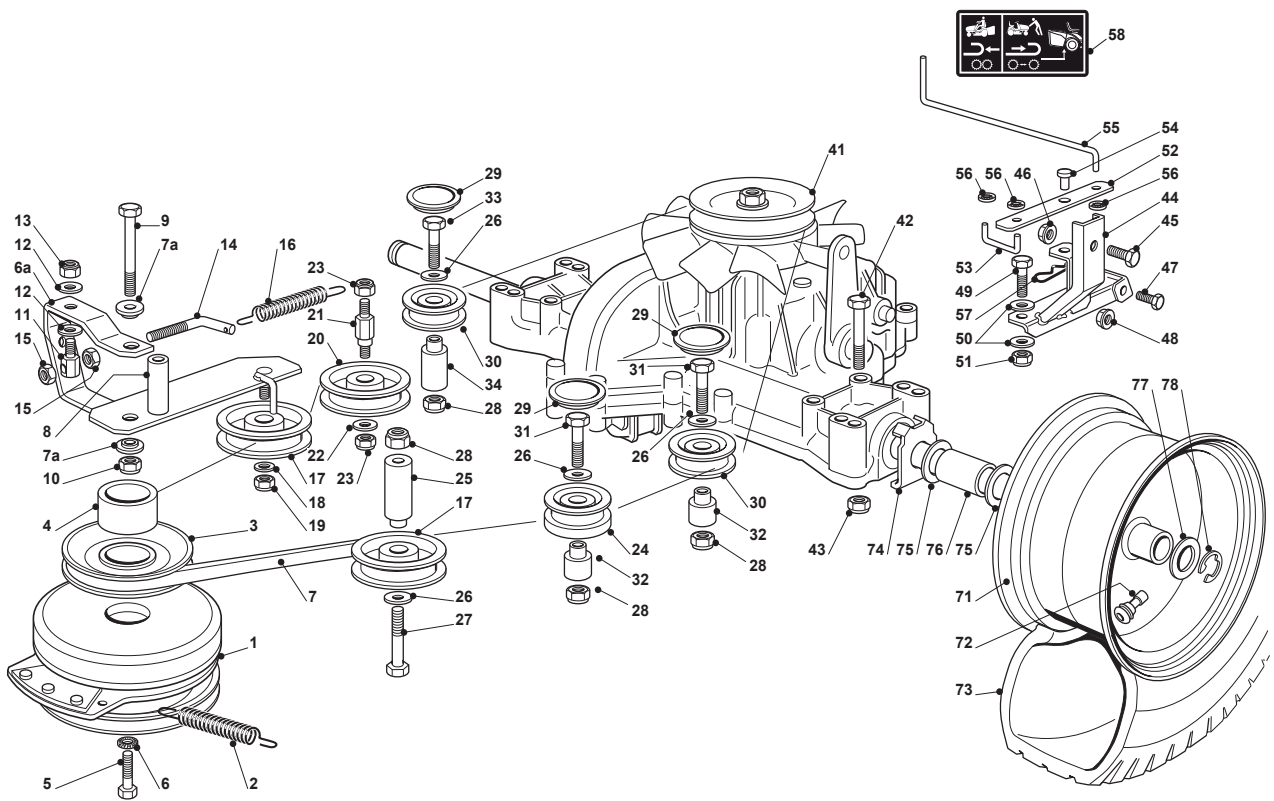

TH4X 102 HYDRO

Ride-on HEP 102-122 Transmission Ass.Y

Issue 11 - 2015

Fig.	Q.ty	Part No	Description	Notes
56	3	112604896/0	Crown Fastener	
57	1	124487997/0	Cotter Pin	
58	1	114363696/0	Label	
71	2	182000602/0	Rimm	
72	2	125950000/0	Valve	
73	2	125590013/0	Tyre	
74	2	325670025/0	Washer	
75	4	112521410/0	Washer	
76	2	125160023/0	Spacer	
77	2	125670005/1	Washer	
78	2	112001010/0	Benzing Ring