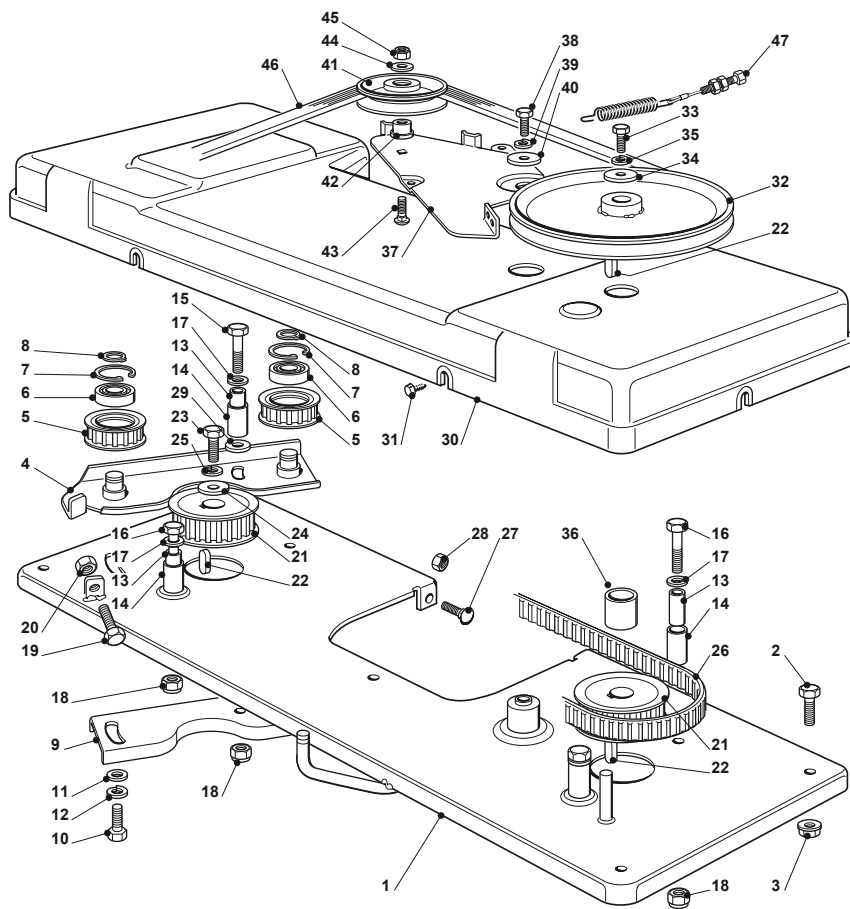

TH4X 102 HYDRO

Ride-on HEP 102-122 Cutting Plate Lifting

Issue 11 - 2015

Fig.	Q.ty	Part No	Description	Notes
60	2	125510070/0	Pin	
61	2	112523090/0	Washer	
62	2	124487998/0	Cotter Pin	
63	1	125510117/0	Pin	
64	1	125510048/1	Pin	
65	2	325670011/0	Antifriction Washer	
66	2	112436050/0	Plate	
67	2	112521350/0	Washer	

Fig.	Q.ty	Part No	Description	Notes
1	1	382547003/2	Transmission Plate	
2	4	112792611/0	Screw	
3	4	112293201/0	Nut	
4	1	382785084/1	Support	
5	2	125601559/1	Toothed Pulley	
6	2	119216048/0	Bearing	
7	2	112610800/0	Seeger	
8	2	112609200/0	Seeger	
9	1	325650037/0	Pulley Stiffening	
10	2	112793102/0	Screw	
11	2	112521350/0	Washer	
12	2	112583500/0	Grower	
13	4	125160003/0	Spacer	
14	4	125038000/0	Bushing	
15	1	112691700/0	Screw	
16	3	112691200/0	Screw	
17	4	112521350/0	Washer	
18	4	112155000/0	Nut	
19	1	112793900/0	Screw	
20	1	112293200/0	Nut	
21	2	125601560/0	Pulley	
22	3	112139480/0	Feather	
23	1	112793102/0	Screw	
24	1	125670007/0	Washer	
25	1	112583500/0	Grower	
26	1	135065600/0	Belt	
27	3	112815200/0	Screw	
28	3	112292102/0	Nut	
29	1	112523060/0	Washer	
30	1	325060128/0	Case	
31	6	112735110/0	Screw	
32	1	125601550/0	Pulley	
33	1	112793102/0	Screw	
34	1	125670007/0	Washer	
35	1	112583500/0	Grower	
36	1	125160002/0	Spacer	
37	1	325318115/1	Lever	
38	1	112793102/0	Screw	
39	1	112583500/0	Grower	
40	1	112523070/0	Washer	
41	1	325601599/0	Pulley	
42	1	125160079/0	Spacer	
43	1	112818900/0	Screw	
44	1	112523060/0	Washer	
45	1	112155000/0	Nut	
46	1	135062811/0	Belt	
47	1	182004608/0	Engagging Cable	