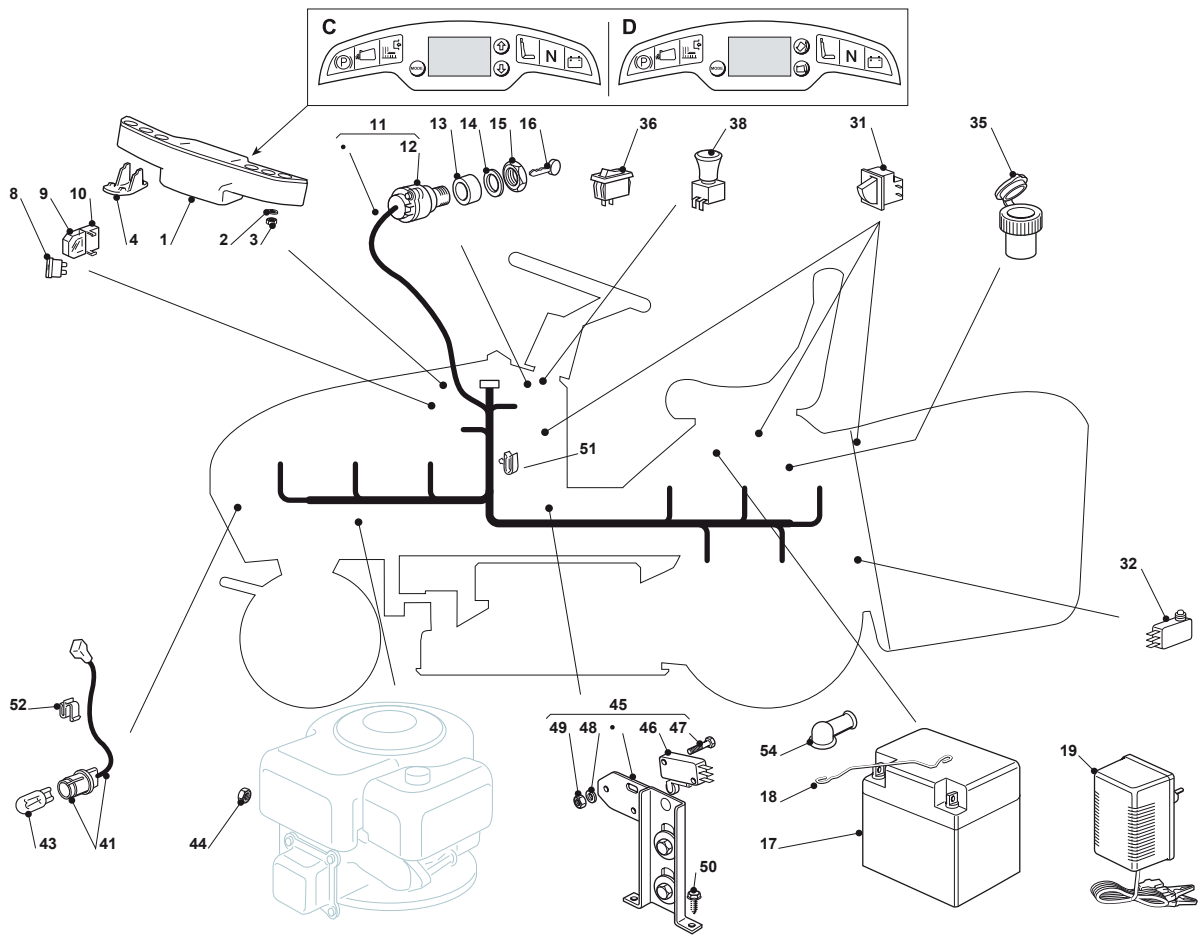

Fig.	Q.ty	Part No	Description	Notes
1	1	382547053/0	Plate	
2	2	382774245/0	Support	
3	6	112793102/0	Screw	
4	6	112523060/0	Washer	
5	6	112293201/0	Nut	
11	1	325774417/0	Clamp	
12	1	325755031/1	Bracket	
13	1	125510080/1	Pin	
14	1	112292102/0	Nut	
15	1	112735122/0	Screw	
16	1	127430579/0	Clutch Spring	
21	1	125600041/0	Grassc.Full Micro Protection	
22	1	125600042/0	Grasscatcher Micro Prot Cover	
23	1	125318124/0	Full Grassc. Microswtich Cover	
24	1	112400030/0	Pin	
25	1	112728510/0	Screw	
26	1	325785272/0	Micro Protection	
27	1	125600048/0	Empty Micro Grassc.Protection Cover	
28	2	112728450/0	Screw	
31	4	118566110/0	Push Rod	
32	4	112735410/0	Screw	
33	2	112689500/0	Screw	
34	4	112521330/0	Washer	
35	4	112154510/0	Nut	
36	2	112815220/0	Screw	
37	2	112521330/0	Washer	
38	2	112154510/0	Nut	
41	1	82000507/0	Axle	
42	2	325774317/0	Grasscatcher Lifting Axle Clam	
43	4	112815210/0	Screw	
44	4	112154510/0	Nut	
45	1	118001000/0	Actuator	
46	1	125510083/0	Pin	
47	2	112000955/0	Benzing Ring	
48	1	325785197/0	Actuator Support	
49	1	325600060/0	Protection	
50	1	112727795/0	Screw	
51	1	112154330/0	Nut	
52	1	125510083/0	Pin	
53	2	112000955/0	Benzing Ring	
54	1	382650209/0	Stiffening	
55	1	125065030/0	Connecting Cable	
61	2	382785147/0	Support	
62	2	125690001/0	Roll	
63	2	112000956/0	Benzing Ring	
64	4	112818690/0	Screw	
65	4	112293201/0	Nut	
71	1	382800123/1	Upper Frame	
72	1	382800089/1	Front Frame	
73	1	325800031/0	Lower Frame	
74	1	325547131/0	Plate	

TH4X 102 HYDRO

Ride-on HEP 102-122 Grasscatcher

Issue 11 - 2015

Fig.	Q.ty	Part No	Description	Notes
75	1	382650039/0	Lower Stiffening	
75	1	382650043/0	Lower Stiffening	
76	6	112815220/0	Screw	
77	4	112815245/0	Screw	
78	10	112521330/0	Washer	
79	10	112154510/0	Nut	
80	1	125869029/1	Grasscatcher Lifting Tube	
81	1	125394508/0	Knob	
82	1	112674550/0	Screw	
83	1	112154510/0	Nut	
84	1	182105945/0	Grasscatcher	
85	1	325120232/0	Cap	
86	1	325650159/0	Rear Stiffening	
91	1	382180117/0	Outfit, Screws	