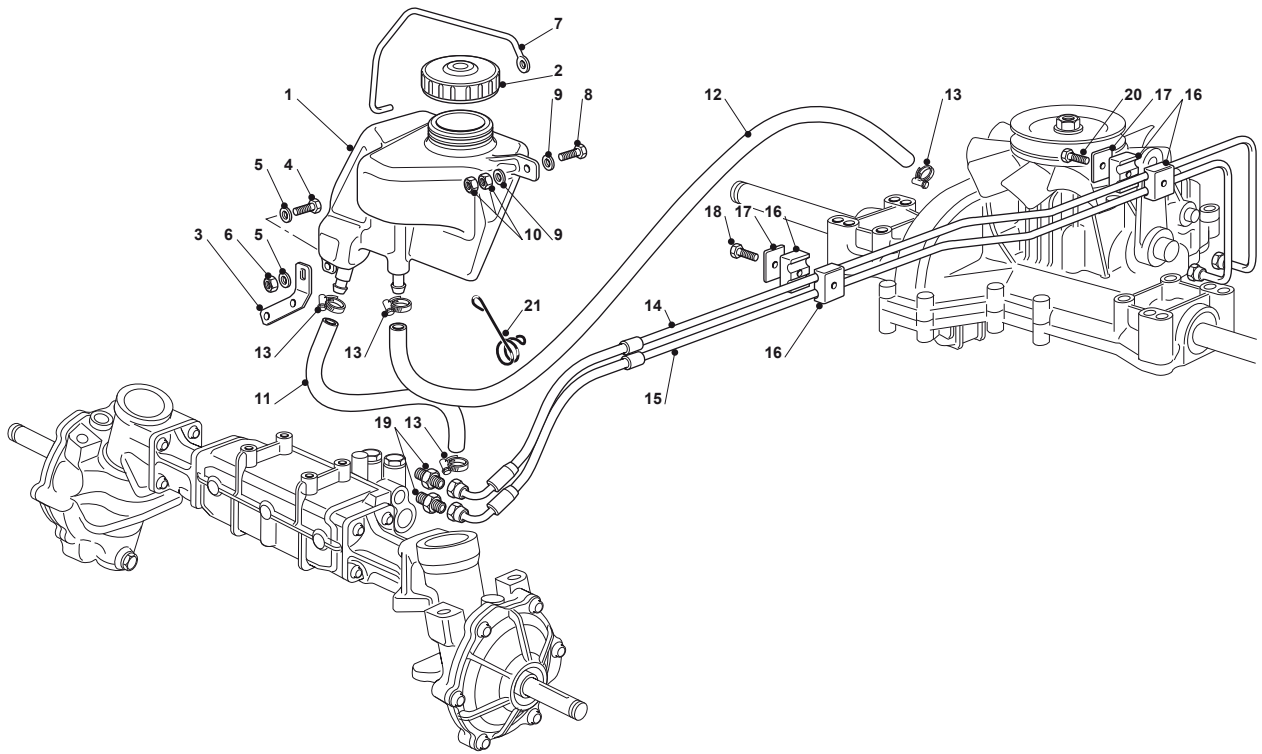

TH4X 102 HYDRO

Ride-on HEP 102-122 Transmission Ass.Y

Issue 11 - 2015

Fig.	Q.ty	Part No	Description	Notes
1	1	325735127/0	Tank	
2	1	125795002/0	Fuel Cap	
3	1	325755059/0	Bracket	
4	1	112789100/0	Screw	
5	2	112521320/0	Washer	
6	1	112154330/0	Nut	
7	1	125600085/0	Guard	
8	1	112789100/0	Screw	
9	2	112521320/0	Washer	
10	2	112154330/0	Nut	
11	1	325869076/0	Connecting Tube	
12	1	325869077/0	Connecting Tube	
13	4	118375059/0	Fair Led	
14	1	382869200/1	Oil Tube	
15	1	382869201/0	Oil Tube	
16	4	325721000/0	Support	
17	2	325547249/0	Plate	
18	1	112689515/0	Screw	
19	2	125651001/0	Tube Connection	
20	1	112674700/0	Screw	
21	1	125430239/1	Spring