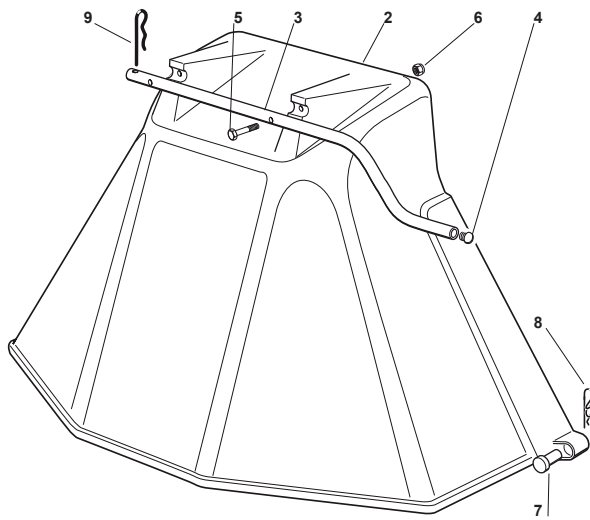

TH4X 102 HYDRO

Ride-on HEP 102-122 Labels

Issue 11 - 2015

Fig.	Q.ty	Part No	Description	Notes
1	1	114361553/1	Label	
5	1	114365612/0	Label	
8	1	114363700/0	Label	
10	2	114356699/1	Label	
13	1	114357913/0	Label	
17	1	114363414/0	Label	
18	1	114360715/2	Label	

Fig.	Q.ty	Part No	Description	Notes
2	1	382400003/1	Ejection Guard	
3	1	325869043/0	Rear Support	
4	2	118566112/0	Push Road	
5	2	112689515/0	Screw	
6	2	112154510/0	Nut	
7	2	125510022/0	Pin	
8	2	124487998/0	Cotter Pin	
9	1	124487999/0	Spring Pin	
31	2	325869081/0	Coupling Rod	
32	6	112793102/0	Screw	
33	6	112155000/0	Nut	
41	1	382033113/0	Rod	
42	1	382774265/0	Bracket Right Hitch Support	
43	1	382774267/0	Bracket Left Hitch Support	
44	2	112521395/0	Washer	
45	2	112620305/0	Elastic Pin	
46	2	125510118/0	Pin	
47	2	124487997/0	Cotter Pin	
48	1	125510021/1	Hitch Pin	
49	1	124487999/0	Spring Pin	
72	1	325140097/0	Deflector	
73	1	325394019/0	Handle	
74	1	125510077/0	Pin	
75	1	125430245/0	Spring	
76	1	112735405/0	Screw	
77	1	325280000/1	Handgrip	
78	1	125840011/1	Tie Rod	
79	2	125253004/0	Mulch.Kit Fixing Hook	