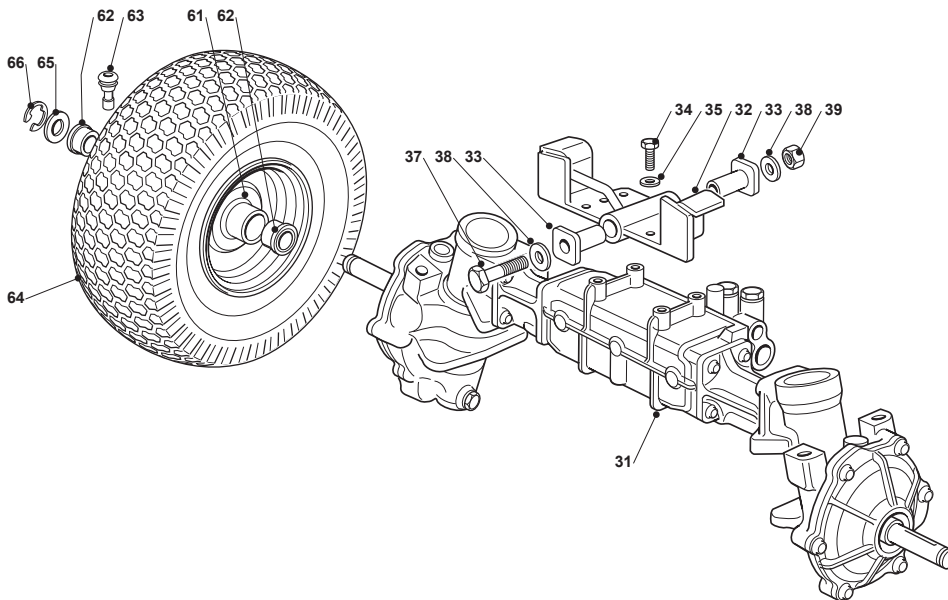

TH4X 102 HYDRO

Ride-on HEP 102-122 Steering

Issue 11 - 2015

Fig.	Q.ty	Part No	Description	Notes
31	1	118400974/0	Transmission Unit	
32	1	382547057/1	Support	
33	2	125040633/0	Bushing	
34	6	112760560/0	Screw	
35	6	112585100/0	Washer	
37	1	112695900/0	Screw	
38	2	112521395/0	Washer	
39	1	112295801/0	Nut	
61	2	182000601/1	Rimm	
62	4	125122200/2	Bearing	
63	2	125950000/0	Valve	
64	2	125590012/0	Tyre	
65	2	125670005/1	Washer	
66	2	112001010/0	Benzing Ring