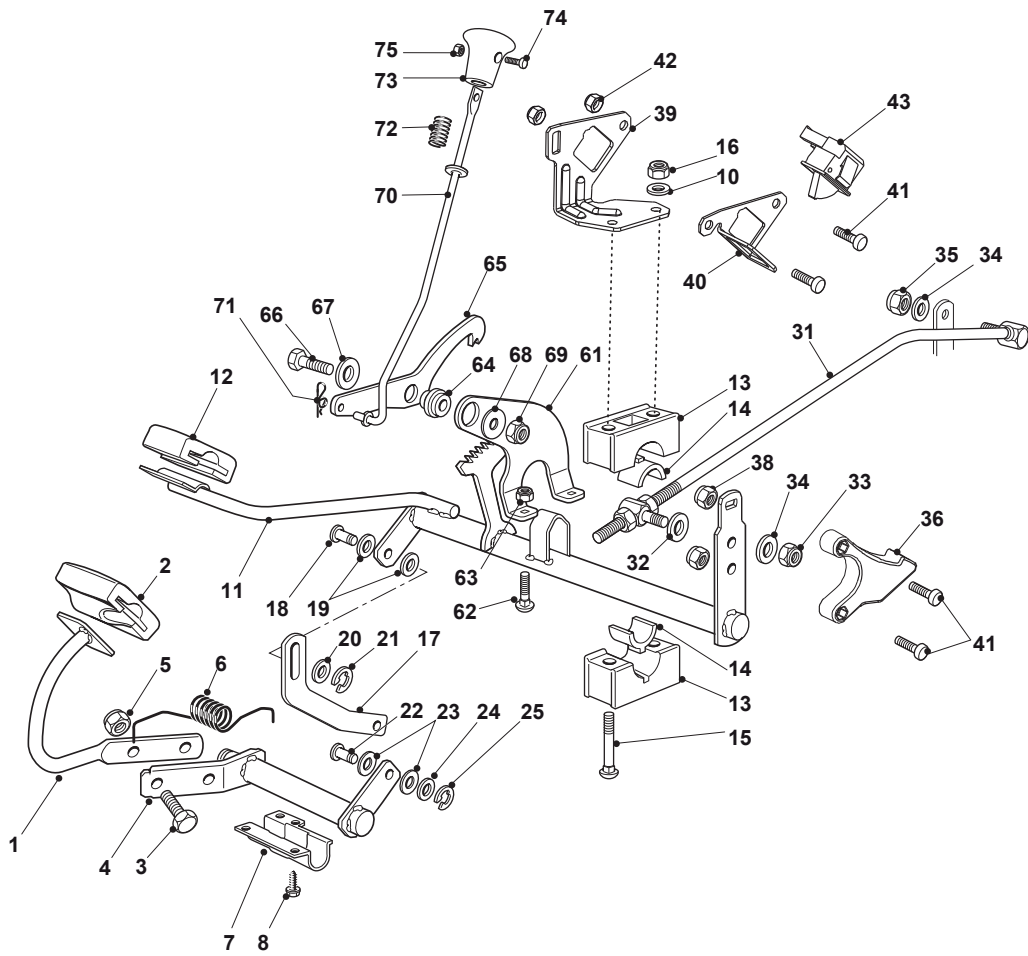

Fig.	Q.ty	Part No	Description	Notes
1	1	382500045/0	Pedal	
2	1	325110275/0	Clamp Cover	
3	2	112793301/0	Screw	
4	1	382000559/1	Axle	
5	2	112155000/0	Nut	
6	1	125430246/1	Spring	
7	1	325547133/1	Plate	
8	4	112731601/0	Screw	
10	4	112523040/0	Washer	
11	1	382000617/2	Axle	
12	1	325110274/0	Clamp Cover Front	
13	4	325785354/0	Support	
14	4	325034003/0	Brass	
15	4	112815271/0	Screw	
16	4	112154510/0	Nut	
17	1	325547207/0	Plate	
18	1	125510085/1	Pin	
19	2	325670011/0	Antifriction Washer	
20	1	112521350/0	Washer	
21	1	112000930/0	Benzing Ring	
22	1	125510085/1	Pin	
23	2	325670011/0	Antifriction Washer	
24	1	112521350/0	Washer	
25	1	112000930/0	Benzing Ring	
31	1	382000612/0	Rod	
32	1	112523060/0	Washer	
33	1	112154510/0	Nut	
34	2	112523040/0	Washer	
35	1	112154510/0	Nut	
36	1	325060050/0	Cam	
37	2	112789100/0	Screw	
38	2	112154330/0	Nut	
39	1	325755071/0	Angle Bracket	
40	1	325785479/0	Micro Switch Bracket	
41	2	112791400/0	Screw	
42	2	112292102/0	Nut	
43	1	119410614/0	Microswitch	
61	1	325774477/0	Clamp	
62	2	112815210/0	Screw	
63	2	112292102/0	Nut	
64	1	125040638/0	Bushing	
65	1	325022000/1	Hook	
66	1	112691100/0	Screw	
67	1	112523060/0	Washer	
68	1	322672152/0	Antifriction Washer	
69	1	112155000/0	Nut	
70	1	125033092/0	Feed Control Rod Tc 2000 Hydro	
71	1	124487995/0	Cotter Pin	
72	1	125430232/0	Spring	
73	1	325605002/0	Button	
74	1	112726389/0	Screw