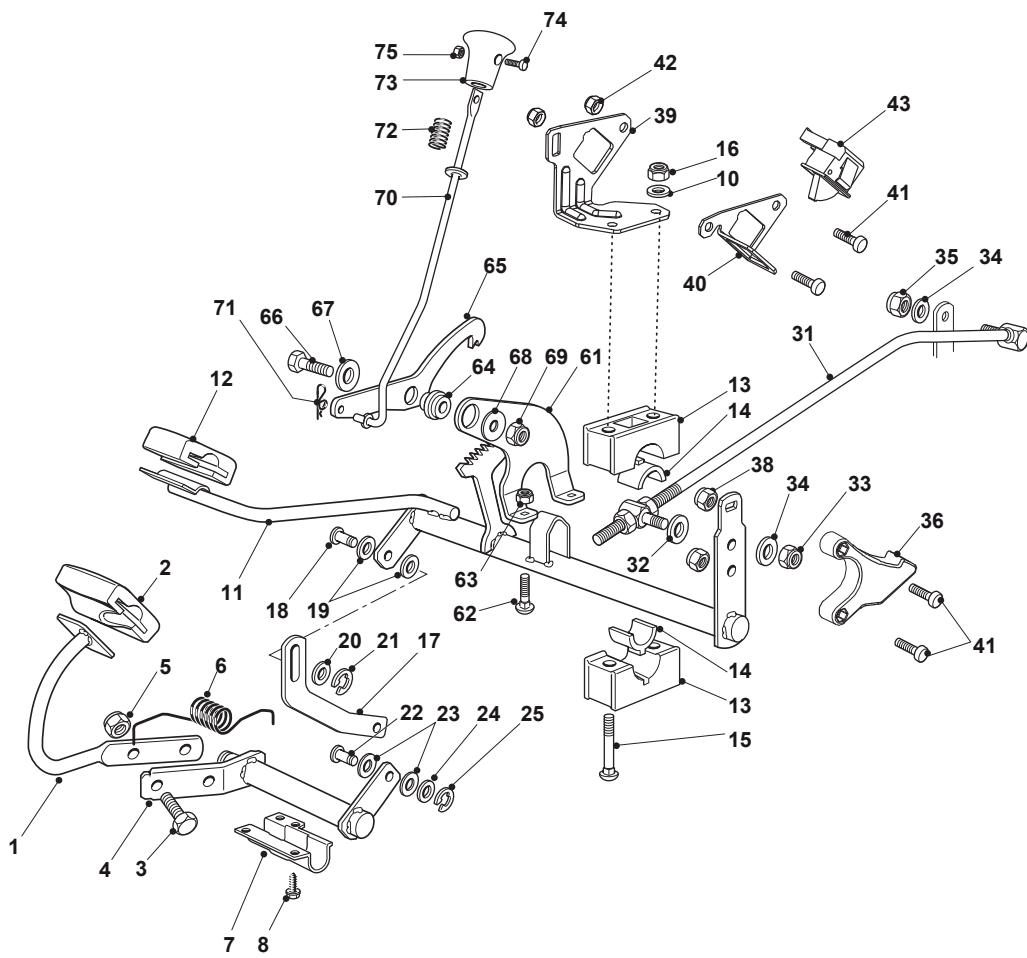

Fig.	Q.ty	Part No	Description	Notes
1	1	382500045/0	Pedal	
2	1	325110275/0	Clamp Cover	
3	2	112793301/0	Screw	
4	1	382000559/1	Axle	
5	2	112155000/0	Nut	
6	1	125430246/1	Spring	
7	1	325547133/1	Plate	
8	4	112731601/0	Screw	
10	4	112523040/0	Washer	
11	1	382000617/2	Axle	
12	1	325110274/0	Clamp Cover Front	
13	4	325785354/0	Support	
14	4	325034003/0	Brass	
15	4	112815271/0	Screw	
16	4	112154510/0	Nut	
17	1	325547207/0	Plate	
18	1	125510085/1	Pin	
19	2	325670011/0	Antifriction Washer	
20	1	112521350/0	Washer	
21	1	112000930/0	Benzing Ring	
22	1	125510085/1	Pin	
23	2	325670011/0	Antifriction Washer	
24	1	112521350/0	Washer	
25	1	112000930/0	Benzing Ring	
31	1	382000612/0	Rod	
32	1	112523060/0	Washer	
33	1	112154510/0	Nut	
34	2	112523040/0	Washer	
35	1	112154510/0	Nut	
36	1	325060050/0	Cam	
37	2	112789100/0	Screw	
38	2	112154330/0	Nut	
39	1	325755071/0	Angle Bracket	
40	1	325785479/0	Micro Switch Bracket	
41	2	112791400/0	Screw	
42	2	112292102/0	Nut	
43	1	119410614/0	Microswitch	
61	1	325774477/0	Clamp	
62	2	112815210/0	Screw	
63	2	112292102/0	Nut	
64	1	125040638/0	Bushing	
65	1	325022000/1	Hook	
66	1	112691100/0	Screw	
67	1	112523060/0	Washer	
68	1	322672152/0	Antifriction Washer	
69	1	112155000/0	Nut	
70	1	125033092/0	Feed Control Rod Tc 2000 Hydro	
71	1	124487995/0	Cotter Pin	
72	1	125430232/0	Spring	
73	1	325605002/0	Button	
74	1	112726389/0	Screw