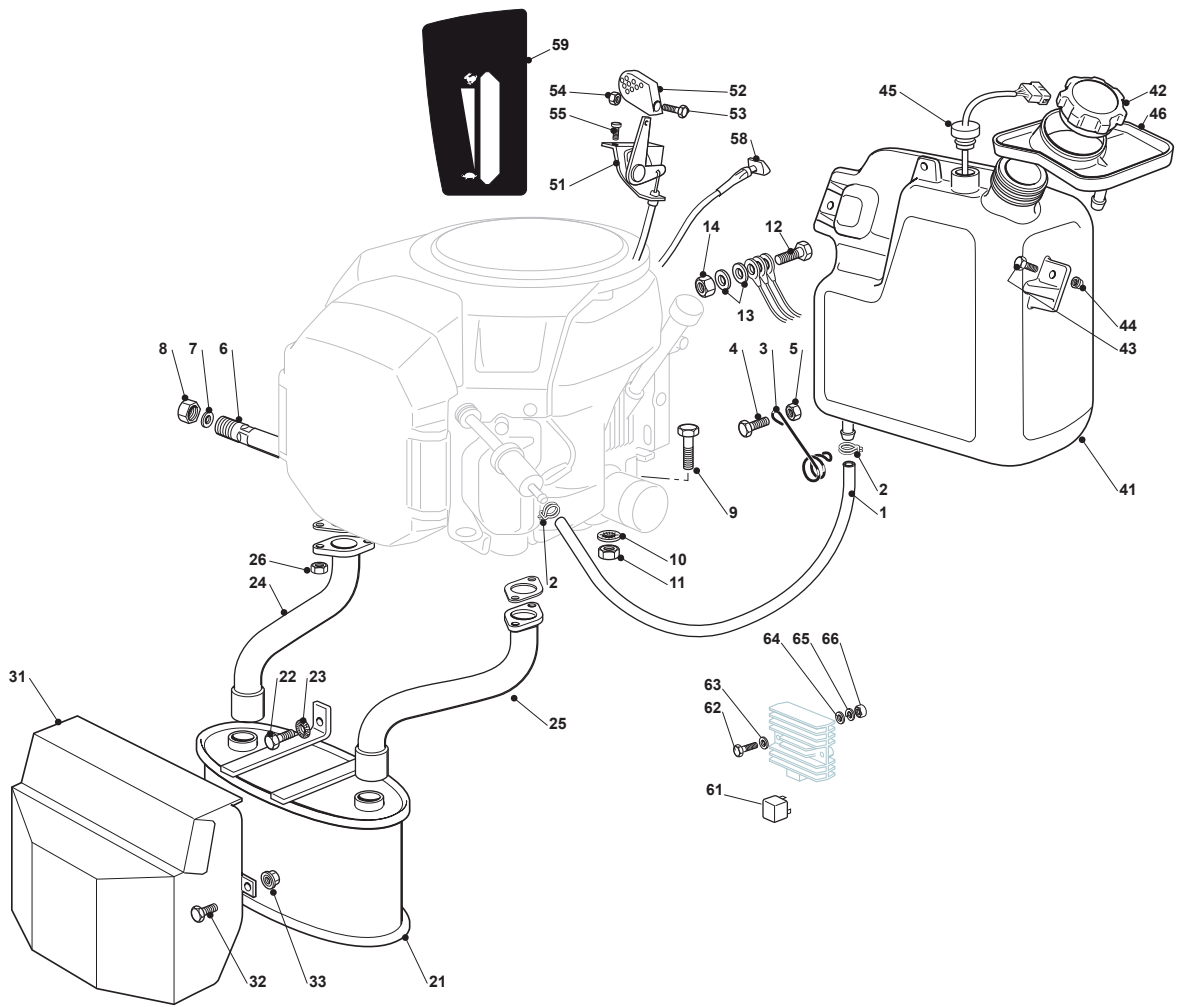

Fig.	Q.ty	Part No	Description	Notes
1	1	325869057/0	Connecting Tube	
2	2	118375051/1	Fair Led	
6	1	125598050/0	Oil Discharge Extension	
7	1	118737849/0	Plug	
8	1	118401001/1	Oil Seal	
10	4	112735108/1	Screw	
11	1	112691115/0	Screw	
12	1	112540260/0	Grower	
13	1	112154210/0	Nut	
21	1	182750009/0	Muffler	
22	2	112793301/0	Screw	
23	2	112540260/0	Grower	
24	1	118738234/0	Exhaust Right Tube	
25	1	118738235/0	Exhaust Left Tube	
26	4	112735530/0	Screw	
27	4	112583500/0	Grower	
31	1	382598043/1	Guard	
32	2	112791011/0	Screw	
33	2	112292102/0	Nut	
41	1	325735125/0	Tank	
42	1	325795003/0	Fuel Cap	
43	2	112788910/0	Screw	
44	2	112500092/0	Rivet	
45	1	125290002/0	Fuel Level Indicator	
46	1	325600086/0	Tank Guard	
51	1	182000213/0	Accelerator	
52	1	125394501/0	Knob	
53	1	112726388/0	Screw	
54	1	112290800/0	Nut	
55	2	112788512/0	Screw	
56	2	112581200/0	Grower	
57	2	112521310/0	Washer	
58	1	125090005/0	Choke Control	
59	1	114360717/0	Label	
61	1	118736111/0	Starter Relay	
62	2	112791011/0	Screw	
63	2	112292102/0	Nut	
64	2	112360352/0	Nut	
65	1	125065002/0	Cable	
66	1	118564861/1	Protection	