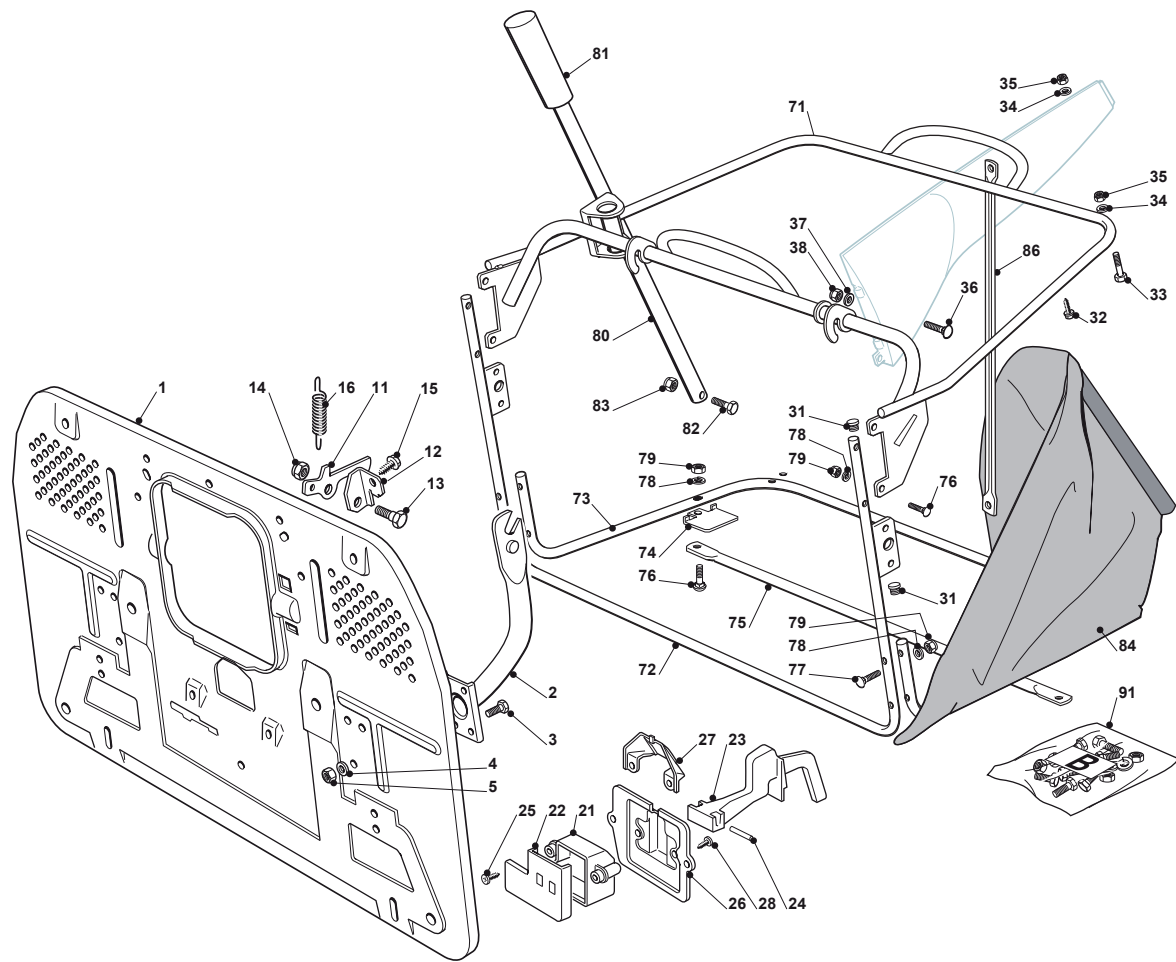

TH4S 102 HYDRO

Ride-on HEP 102-122 Guards And Conveyor

Issue 11 - 2015

Fig.	Q.ty	Part No	Description	Notes
1	2	125033060/0	Washing Cutting Deck Connection	
2	2	119035000/0	Or Ring	
3	2	112500030/0	Rivet	
9	1	382108017/0	Conveyor	
10	2	325774373/0	Clamp	
11	1	325060150/0	Right Belt Protection Carter	
12	1	325060151/0	Right Belt Protection Carter	
13	2	325774267/0	Clamp	
14	2	325774423/0	Clamp	
15	1	325774425/0	Clamp	
16	1	325774421/0	Clamp	