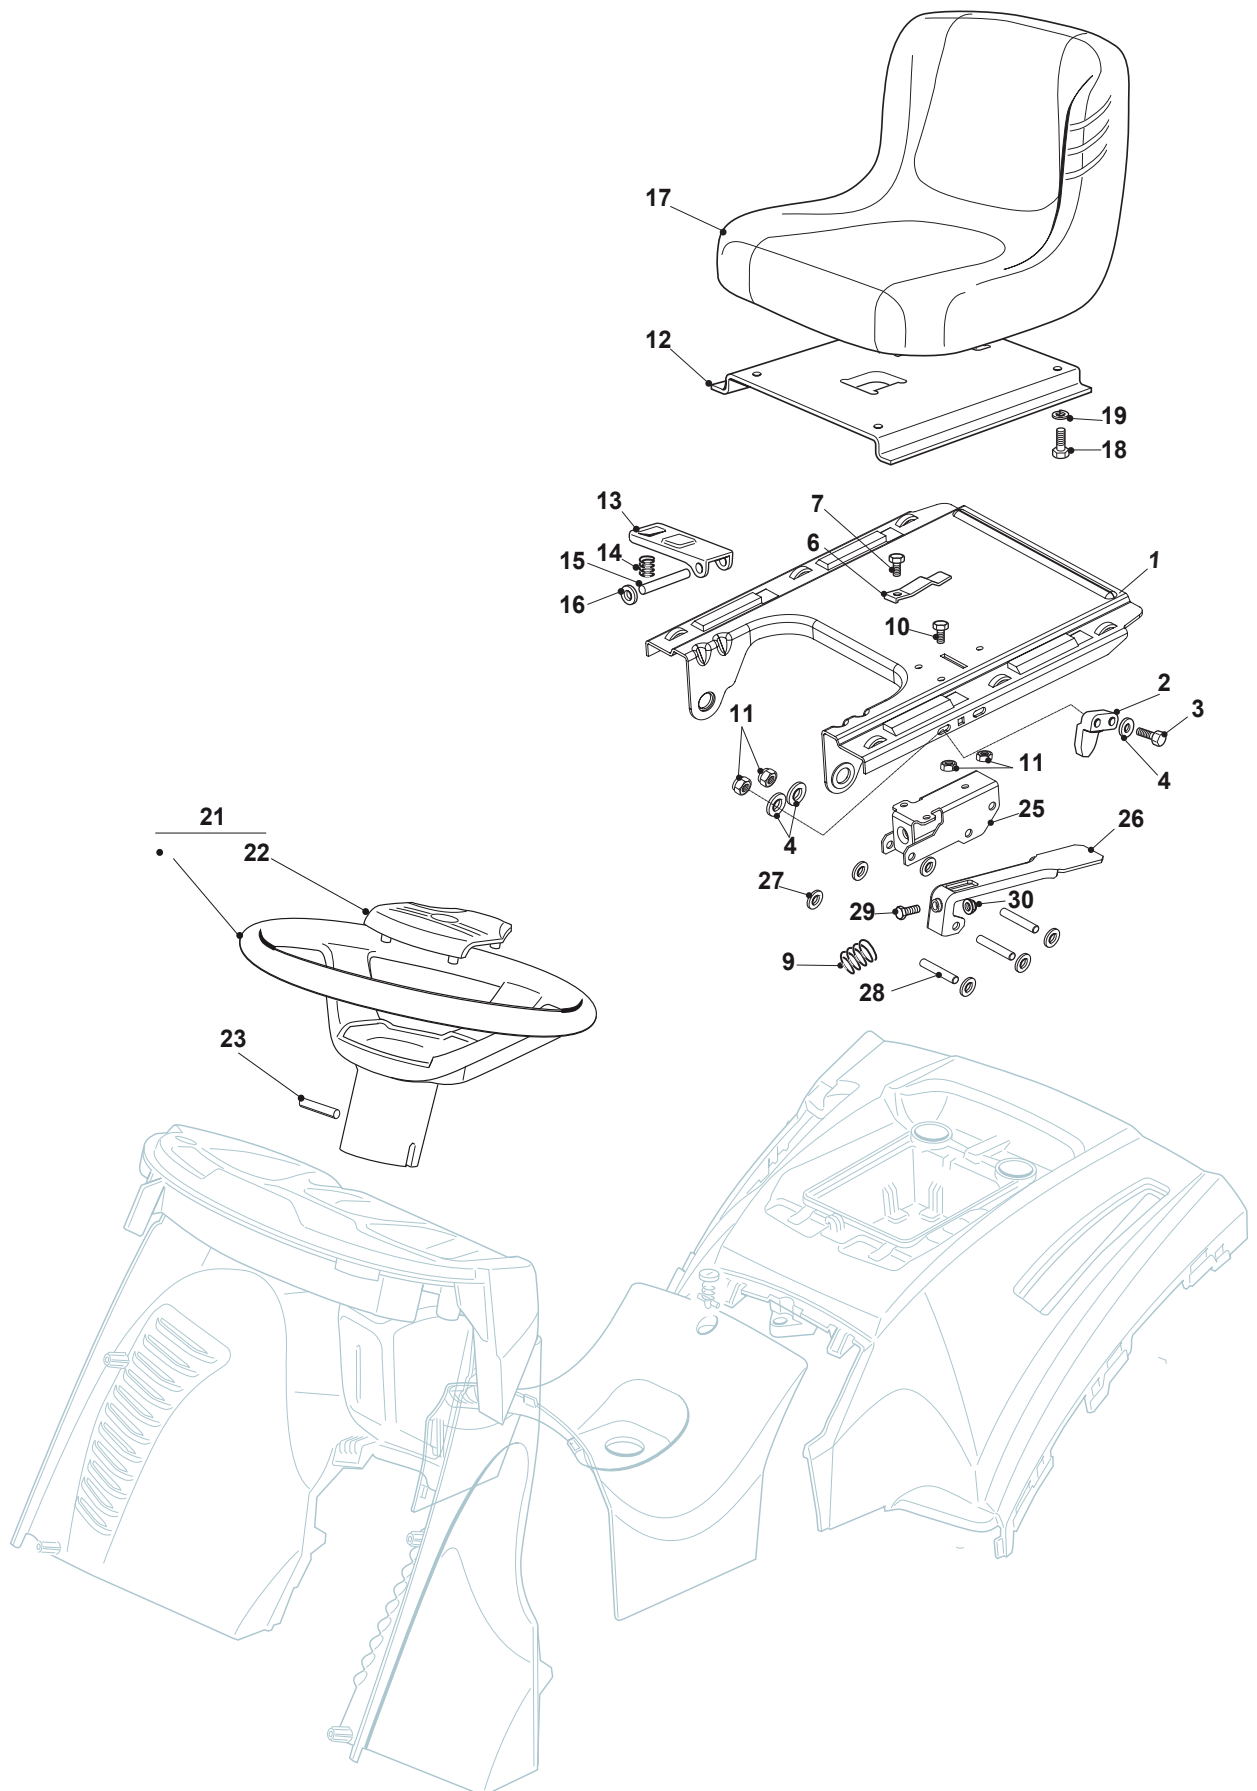

Fig.	Q.ty	Part No	Description	Notes
1	1	325785149/3	Fixed Seat Support	
2	1	325060049/0	Seat Switch Cam	
3	2	112815050/0	Screw	
4	4	112521320/0	Washer	
5	2	112154330/0	Nut	
6	1	125430203/1	Spring	
7	1	112731580/0	Screw	
9	1	125430285/0	Spring	
10	1	112789000/0	Screw	
11	1	112154330/0	Nut	
12	1	325785147/2	Seat Support	
13	1	325318109/1	Stop Lever	
14	1	125430202/1	Spring	
15	1	125510000/0	Pin	
16	2	112604897/0	Elastic Washer	
17	1	125722459/0	Seat	
18	4	112793102/0	Screw	
19	4	112583500/0	Grower	
21	1	125961214/1	Steering Wheel	
22	1	325580500/0	Cap	
23	1	112620299/0	Elastic Pin	
25	1	325774575/0	Fulcrum Clamp	
26	1	325318327/0	Lever	
27	6	112604896/0	Crown Fastener	
28	3	122517866/0	Pin	
29	1	112735661/0	Screw	
30	1	112154510/0	Nut	

Fig.	Q.ty	Part No	Description	Notes
1	1	325785149/3	Fixed Seat Support	
2	1	325060049/0	Seat Switch Cam	
3	2	112815050/0	Screw	
4	4	112521320/0	Washer	
5	2	112154330/0	Nut	
6	1	125430203/1	Spring	
7	1	112731580/0	Screw	
9	1	125430285/0	Spring	
10	1	112789000/0	Screw	
11	1	112154330/0	Nut	
12	1	325785147/2	Seat Support	
13	1	325318109/1	Stop Lever	
14	1	125430202/1	Spring	
15	1	125510000/0	Pin	
16	2	112604897/0	Elastic Washer	
17	1	125722476/0	Seat	
18	4	112793102/0	Screw	
19	4	112583500/0	Grower	
21	1	125961214/1	Steering Wheel	
22	1	325580500/0	Cap	
23	1	112620299/0	Elastic Pin	
25	1	325774575/0	Fulcrum Clamp	
26	1	325318327/0	Lever	
27	6	112604896/0	Crown Fastener	
28	3	122517866/0	Pin	
29	1	112735661/0	Screw	
30	1	112154510/0	Nut	