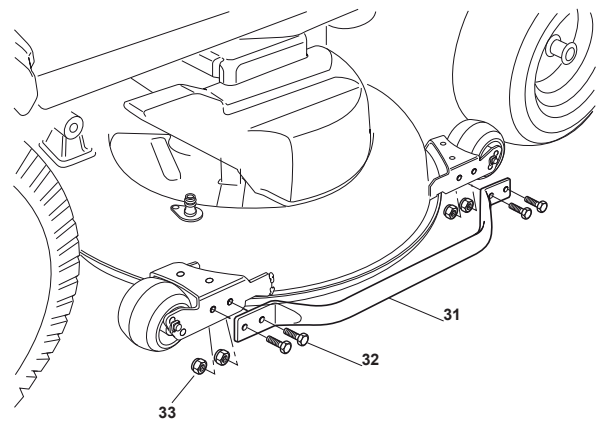

Fig.	Q.ty	Part No	Description	Notes
2	1	382400003/1	Ejection Guard	
3	1	325869043/0	Rear Support	
4	2	118566112/0	Push Road	
5	2	112689515/0	Screw	
6	2	112154510/0	Nut	
7	2	125510022/0	Pin	
8	2	124487998/0	Cotter Pin	
9	1	124487999/0	Spring Pin	
31	2	325869081/0	Coupling Rod	
32	6	112793102/0	Screw	
33	6	112155000/0	Nut	
41	1	382033113/0	Rod	
42	1	382774265/0	Bracket Right Hitch Support	
43	1	382774267/0	Bracket Left Hitch Support	
44	2	112521395/0	Washer	
45	2	112620305/0	Elastic Pin	
46	2	125510118/0	Pin	
47	2	124487997/0	Cotter Pin	
48	1	125510021/1	Hitch Pin	
49	1	124487999/0	Spring Pin	
72	1	325140097/0	Deflector	
73	1	325394019/0	Handle	
74	1	125510077/0	Pin	
75	1	125430245/0	Spring	
76	1	112735405/0	Screw	
77	1	325280000/1	Handgrip	
78	1	125840011/1	Tie Rod	
79	2	125253004/0	Mulch.Kit Fixing Hook	