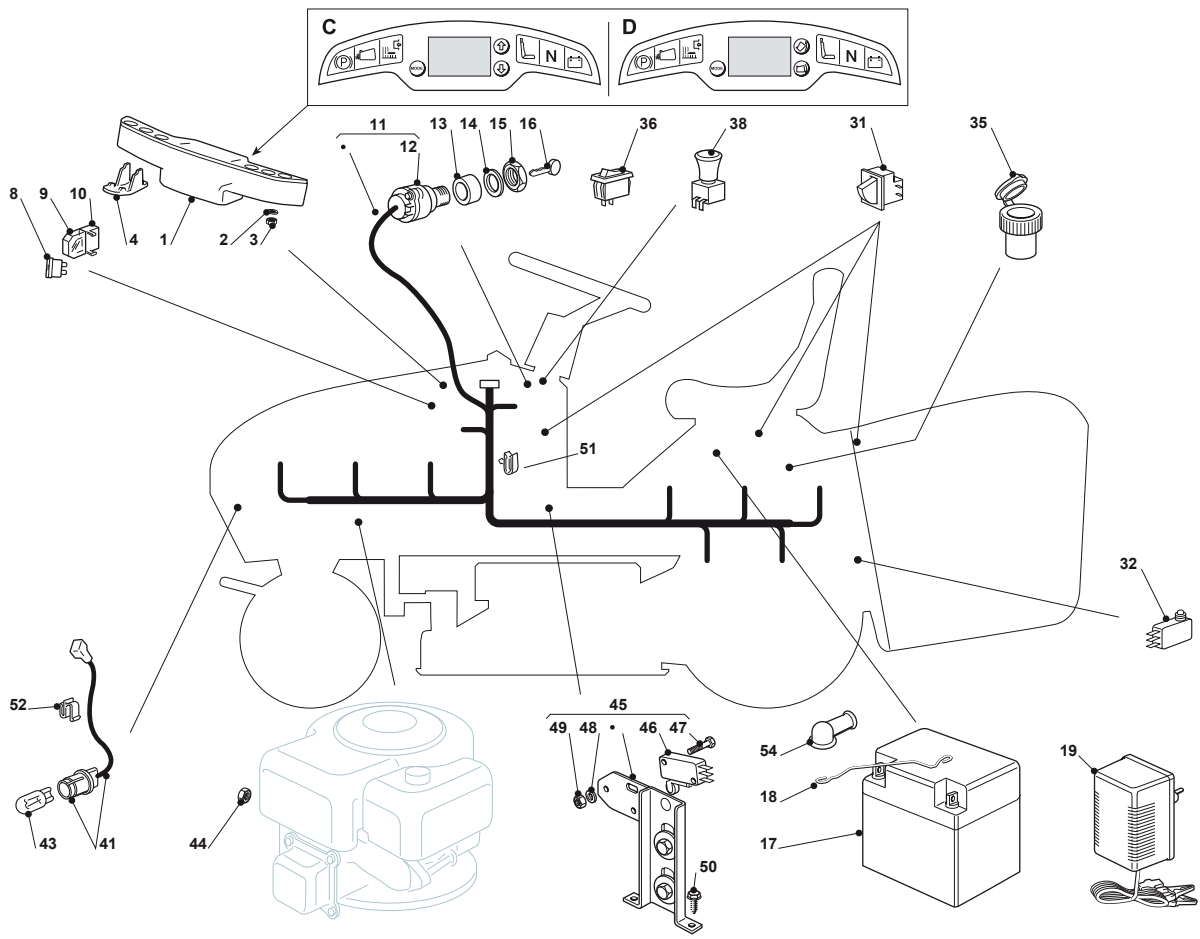

Fig.	Q.ty	Part No	Description	Notes
1	1	382547053/0	Plate	
2	2	382774245/0	Support	
3	6	112793102/0	Screw	
4	6	112523060/0	Washer	
5	6	112293201/0	Nut	
11	1	325774417/0	Clamp	
12	1	325755031/1	Bracket	
13	1	125510080/1	Pin	
14	1	112292102/0	Nut	
15	1	112735122/0	Screw	
16	1	127430579/0	Clutch Spring	
21	1	125600041/0	Grassc.Full Micro Protection	
22	1	125600042/0	Grasscatcher Micro Prot Cover	
23	1	125318124/0	Full Grassc. Microswtich Cover	
24	1	112400030/0	Pin	
25	1	112728510/0	Screw	
26	1	325785272/0	Micro Protection	
27	1	125600048/0	Empty Micro Grassc.Protection Cover	
28	2	112728450/0	Screw	
31	4	118566110/0	Push Rod	
32	4	112735410/0	Screw	
33	2	112689500/0	Screw	
34	4	112521330/0	Washer	
35	4	112154510/0	Nut	
36	2	112815220/0	Screw	
37	2	112521330/0	Washer	
38	2	112154510/0	Nut	
41	1	82000507/0	Axle	
42	2	325774317/0	Grasscatcher Lifting Axle Clam	
43	4	112815210/0	Screw	
44	4	112154510/0	Nut	
45	1	118001000/0	Actuator	
46	1	125510083/0	Pin	
47	2	112000955/0	Benzing Ring	
48	1	325785197/0	Actuator Support	
49	1	325600060/0	Protection	
50	1	112727795/0	Screw	
51	1	112154330/0	Nut	
52	1	125510083/0	Pin	
53	2	112000955/0	Benzing Ring	
54	1	382650209/0	Stiffening	
55	1	125065030/0	Connecting Cable	
61	2	382785147/0	Support	
62	2	125690001/0	Roll	
63	2	112000956/0	Benzing Ring	
64	4	112818690/0	Screw	
65	4	112293201/0	Nut	
71	1	382800123/1	Upper Frame	
72	1	382800089/1	Front Frame	
73	1	325800031/0	Lower Frame	
74	1	325547131/0	Plate	

TH4S 102 HYDRO

Ride-on HEP 102-122 Grasscatcher

Issue 11 - 2015

Fig.	Q.ty	Part No	Description	Notes
75	1	382650039/0	Lower Stiffening	
75	1	382650043/0	Lower Stiffening	
76	6	112815220/0	Screw	
77	4	112815245/0	Screw	
78	10	112521330/0	Washer	
79	10	112154510/0	Nut	
80	1	125869029/1	Grasscatcher Lifting Tube	
81	1	125394508/0	Knob	
82	1	112674550/0	Screw	
83	1	112154510/0	Nut	
84	1	182105945/0	Grasscatcher	
85	1	325120232/0	Cap	
86	1	325650159/0	Rear Stiffening	
91	1	382180117/0	Outfit, Screws	