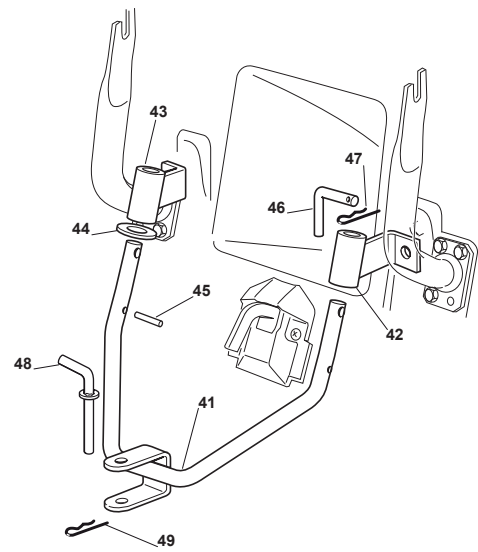

Fig.	Q.ty	Part No	Description	Notes
2	1	382400003/1	Ejection Guard	
3	1	325869043/0	Rear Support	
4	2	118566112/0	Push Road	
5	2	112689515/0	Screw	
6	2	112154510/0	Nut	
7	2	125510022/0	Pin	
8	2	124487998/0	Cotter Pin	
9	1	124487999/0	Spring Pin	
31	2	325869081/0	Coupling Rod	
32	6	112793102/0	Screw	
33	6	112155000/0	Nut	
41	1	382033113/0	Rod	
42	1	382774265/0	Bracket Right Hitch Support	
43	1	382774267/0	Bracket Left Hitch Support	
44	2	112521395/0	Washer	
45	2	112620305/0	Elastic Pin	
46	2	125510118/0	Pin	
47	2	124487997/0	Cotter Pin	
48	1	125510021/1	Hitch Pin	
49	1	124487999/0	Spring Pin	
72	1	325140097/0	Deflector	
73	1	325394019/0	Handle	
74	1	125510077/0	Pin	
75	1	125430245/0	Spring	
76	1	112735405/0	Screw	
77	1	325280000/1	Handgrip	
78	1	125840011/1	Tie Rod	
79	2	125253004/0	Mulch.Kit Fixing Hook	