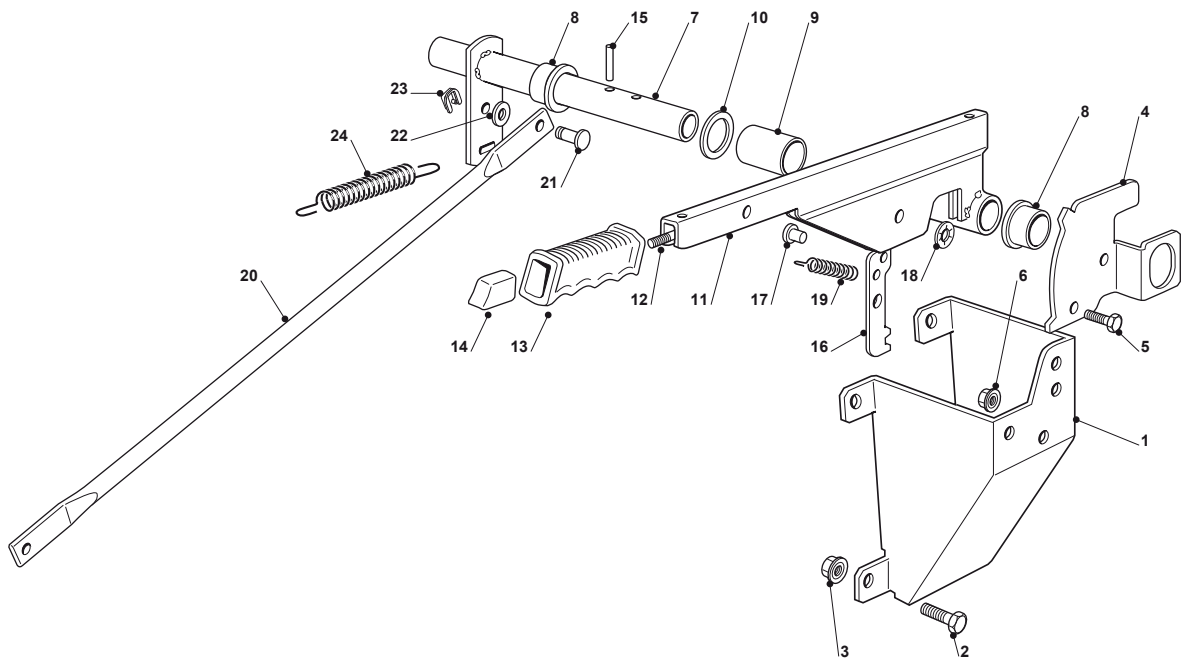

Fig.	Q.ty	Part No	Description	Notes
56	3	112604896/0	Crown Fastener	
57	1	124487997/0	Cotter Pin	
58	1	114363696/0	Label	
71	2	182000602/0	Rimm	
72	2	125950000/0	Valve	
73	2	125590013/0	Tyre	
74	2	325670025/0	Washer	
75	4	112521410/0	Washer	
76	2	125160023/0	Spacer	
77	2	125670005/1	Washer	
78	2	112001010/0	Benzing Ring	

TH4S 102 HYDRO

Ride-on HEP 102-122 Transmission Ass.Y

Issue 11 - 2015

Fig.	Q.ty	Part No	Description	Notes
1	1	325735127/0	Tank	
2	1	125795002/0	Fuel Cap	
3	1	325755059/0	Bracket	
4	1	112789100/0	Screw	
5	2	112521320/0	Washer	
6	1	112154330/0	Nut	
7	1	125600085/0	Guard	
8	1	112789100/0	Screw	
9	2	112521320/0	Washer	
10	2	112154330/0	Nut	
11	1	325869076/0	Connecting Tube	
12	1	325869077/0	Connecting Tube	
13	4	118375059/0	Fair Led	
14	1	382869200/1	Oil Tube	
15	1	382869201/0	Oil Tube	
16	4	325721000/0	Support	
17	2	325547249/0	Plate	
18	1	112689515/0	Screw	
19	2	125651001/0	Tube Connection	
20	1	112674700/0	Screw	
21	1	125430239/1	Spring	

Fig.	Q.ty	Part No	Description	Notes
1	1	325785137/1	Support	
2	4	112791011/0	Screw	
3	4	112292102/0	Nut	
4	1	325735521/0	Sector	
5	2	112793102/0	Screw	
6	2	112293201/0	Nut	
7	1	382000551/0	Axle	
8	2	122034523/0	Bushing	
9	1	125160025/0	Spacer	
10	1	322672153/0	Antifriction Washer	
11	1	382318241/0	Lever	
12	1	125033002/1	Rod	
13	1	125394504/1	Knob	
14	1	125605000/1	Button	
15	2	112620206/0	Pin	
16	1	325470901/1	Dog	
17	1	125510011/0	Pin	
18	1	112604899/0	Crown Fastener	
19	1	125430208/0	Spring	
20	1	325033077/0	Rod	
21	1	125510117/0	Pin	
22	1	325670011/0	Antifriction Washer	
23	7	112436050/0	Plate	
24	1	125430218/1	Spring	