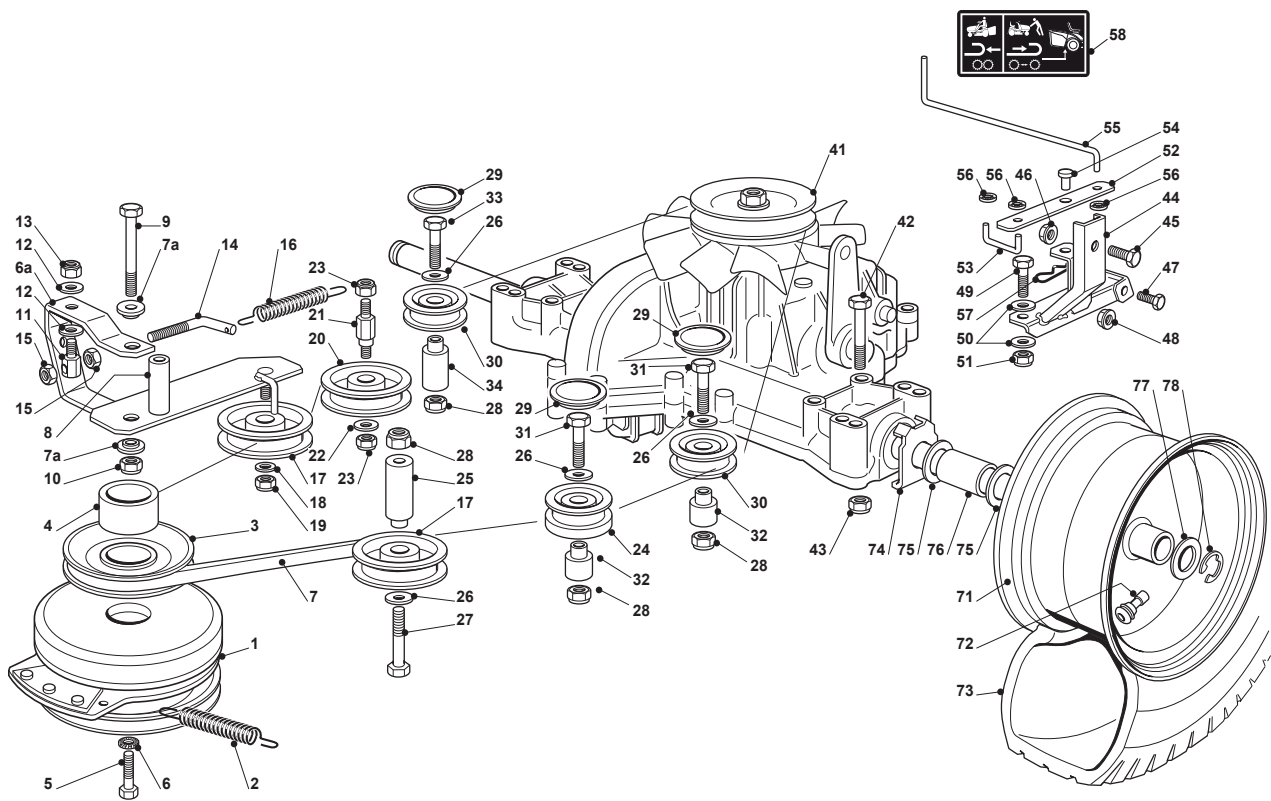

Fig.	Q.ty	Part No	Description	Notes
1	1	325869057/0	Connecting Tube	
2	2	118375051/1	Fair Led	
3	1	125430239/1	Spring	
4	1	112790781/0	Screw	
5	1	112292102/0	Nut	
6	1	125598050/0	Oil Discharge Extension	
7	1	118737849/0	Plug	
8	1	1134-5827-01	Oil Drain Assy	
9	4	125510028/1	Pin	
10	1	112540260/0	Grower	
11	4	112154210/0	Nut	
12	1	112691200/0	Screw	
13	2	112523060/0	Washer	
14	1	112293200/0	Nut	
21	1	182750009/0	Muffler	
22	2	112793301/0	Screw	
23	2	112540260/0	Grower	
24	1	118738234/0	Exhaust Right Tube	
25	1	118738235/0	Exhaust Left Tube	
26	4	112293201/0	Nut	
31	1	382598043/1	Guard	
32	2	112791011/0	Screw	
33	2	112292102/0	Nut	
41	1	325735125/2	Tank	
42	1	325795003/0	Fuel Cap	
43	2	112788910/0	Screw	
44	2	112500092/0	Rivet	
45	1	125290002/0	Fuel Level Indicator	
46	1	325600086/0	Tank Guard	
51	1	182000220/0	Accelerator	
52	1	325592000/0	Knob	
53	1	112726388/0	Screw	
54	1	112290800/0	Nut	
55	2	125943012/0	Screw	
58	1	125090007/0	Choke Control	
59	1	114360716/0	Label	
61	1	133567000/0	Relay	
62	2	112791500/0	Screw	
63	2	112521330/0	Washer	
64	2	112521330/0	Washer	
65	2	112582100/0	Grower	
66	2	112292100/0	Nut	

Fig.	Q.ty	Part No	Description	Notes
56	3	112604896/0	Crown Fastener	
57	1	124487997/0	Cotter Pin	
58	1	114363696/0	Label	
71	2	182000602/0	Rimm	
72	2	125950000/0	Valve	
73	2	125590013/0	Tyre	
74	2	325670025/0	Washer	
75	4	112521410/0	Washer	
76	2	125160023/0	Spacer	
77	2	125670005/1	Washer	
78	2	112001010/0	Benzing Ring	