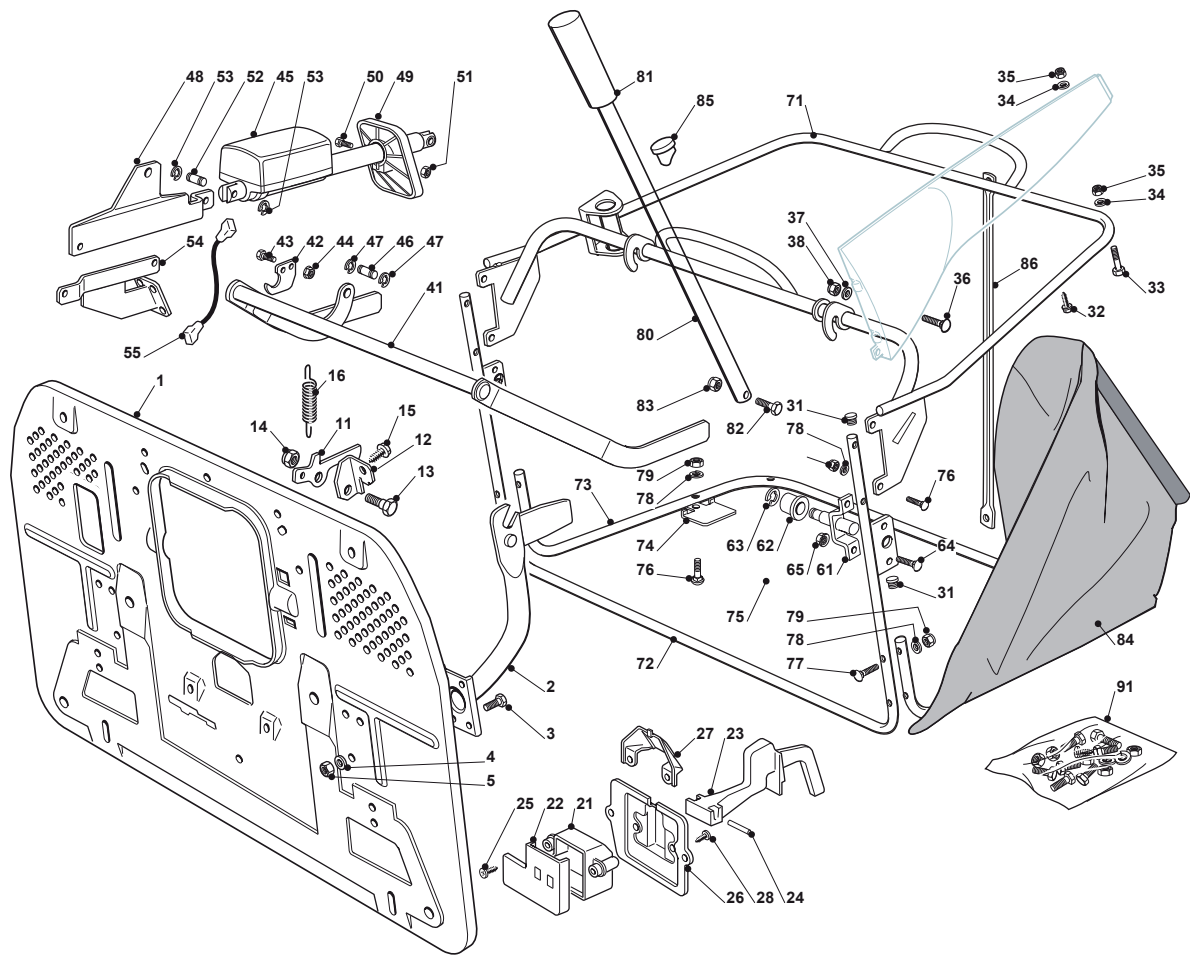

TH4S 102 HYDRO

Ride-on HEP 102-122 Grasscatcher

Issue 11 - 2015

Fig.	Q.ty	Part No	Description	Notes
75	1	382650039/0	Lower Stiffening	
75	1	382650043/0	Lower Stiffening	
76	6	112815220/0	Screw	
77	4	112815245/0	Screw	
78	10	112521330/0	Washer	
79	10	112154510/0	Nut	
80	1	125869029/1	Grasscatcher Lifting Tube	
81	1	125394508/0	Knob	
82	1	112674550/0	Screw	
83	1	112154510/0	Nut	
84	1	182105945/0	Grasscatcher	
85	1	325120232/0	Cap	
86	1	325650159/0	Rear Stiffening	
91	1	382180117/0	Outfit, Screws