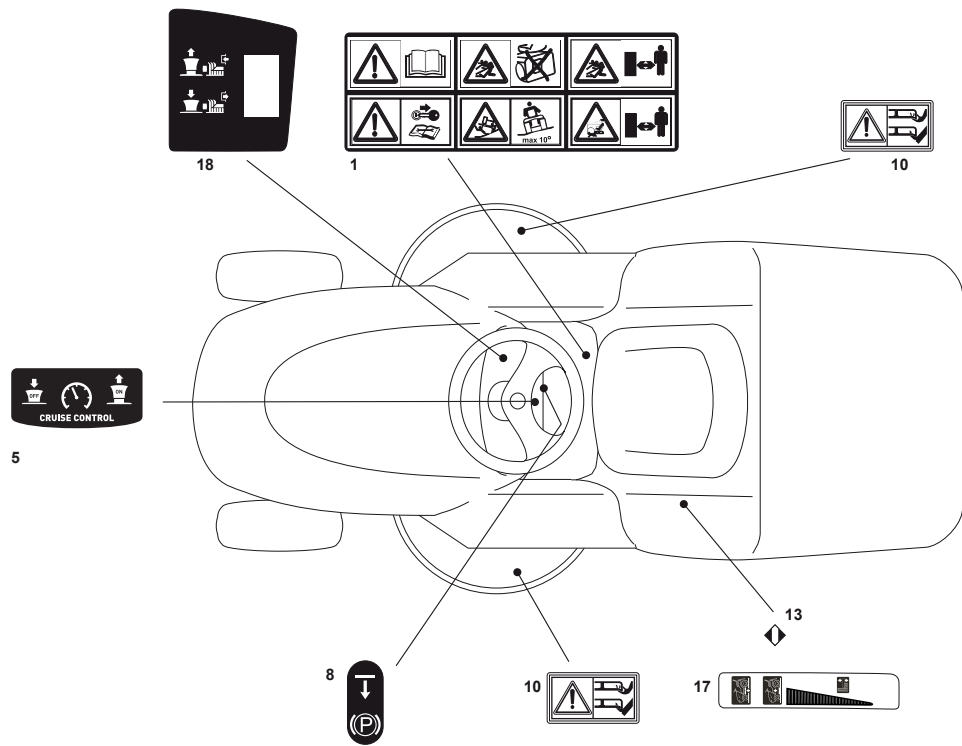

TH4S 102 HYDRO

Ride-on HEP 102-122 Labels

Issue 11 - 2015

Fig.	Q.ty	Part No	Description	Notes
1	1	114361553/1	Label	
5	1	114365612/0	Label	
8	1	114363700/0	Label	
10	2	114356699/1	Label	
13	1	114357913/0	Label	
17	1	114363414/0	Label	
18	1	114360715/2	Label