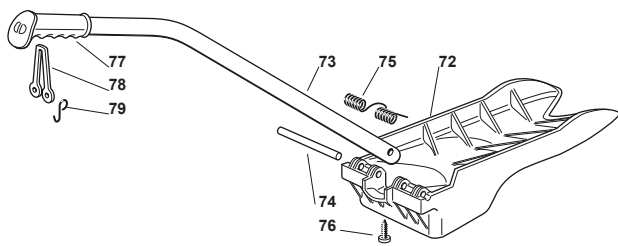

Fig.	Q.ty	Part No	Description	Notes
2	1	382400003/1	Ejection Guard	
3	1	325869043/0	Rear Support	
4	2	118566112/0	Push Road	
5	2	112689515/0	Screw	
6	2	112154510/0	Nut	
7	2	125510022/0	Pin	
8	2	124487998/0	Cotter Pin	
9	1	124487999/0	Spring Pin	
31	2	325869081/0	Coupling Rod	
32	6	112793102/0	Screw	
33	6	112155000/0	Nut	
41	1	382033113/0	Rod	
42	1	382774265/0	Bracket Right Hitch Support	
43	1	382774267/0	Bracket Left Hitch Support	
44	2	112521395/0	Washer	
45	2	112620305/0	Elastic Pin	
46	2	125510118/0	Pin	
47	2	124487997/0	Cotter Pin	
48	1	125510021/1	Hitch Pin	
49	1	124487999/0	Spring Pin	
72	1	325140097/0	Deflector	
73	1	325394019/0	Handle	
74	1	125510077/0	Pin	
75	1	125430245/0	Spring	
76	1	112735405/0	Screw	
77	1	325280000/1	Handgrip	
78	1	125840011/1	Tie Rod	
79	2	125253004/0	Mulch.Kit Fixing Hook	