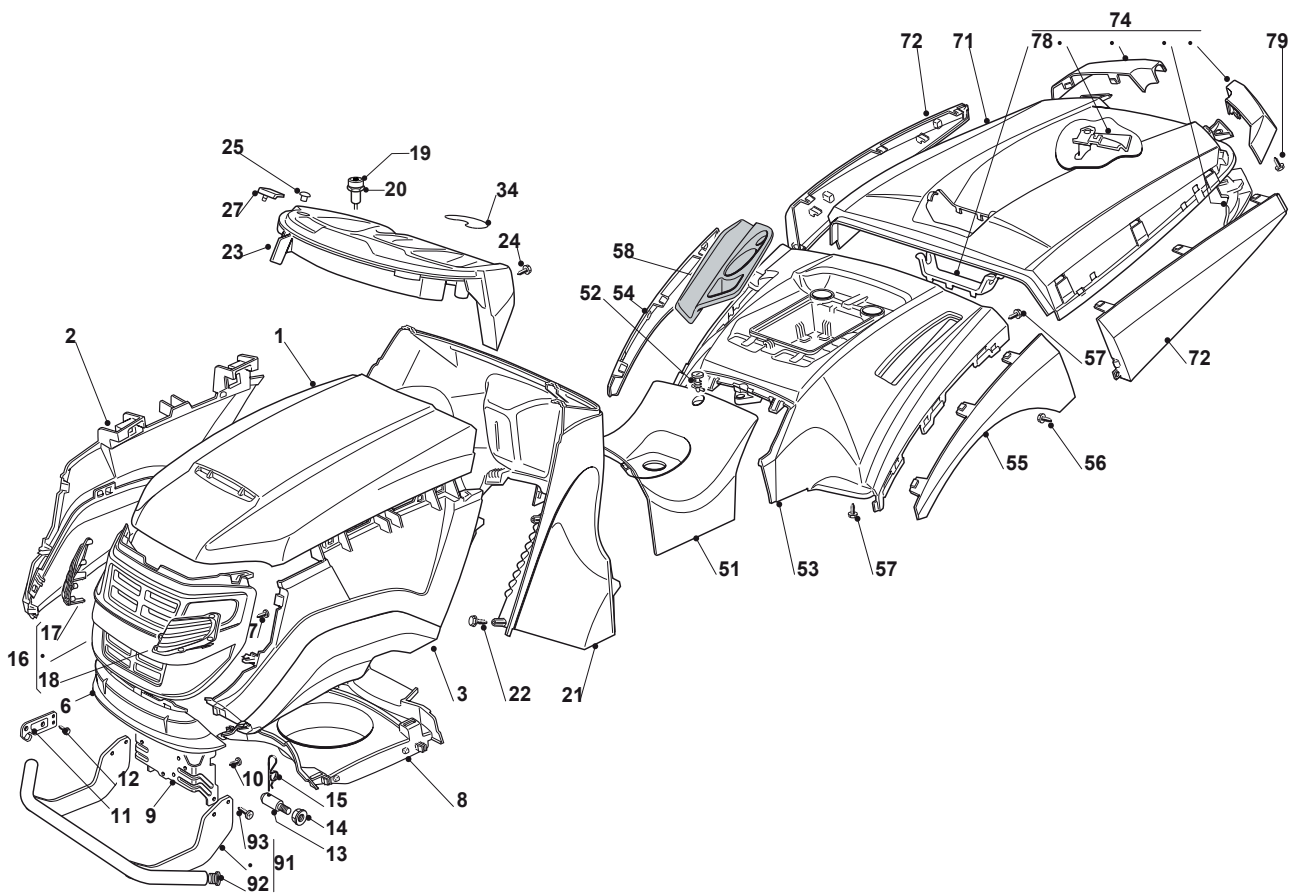

Fig.	Q.ty	Part No	Description	Notes
1	1	325076871/0	Upper Engine Hood Red	
2	1	382394620/0	Hood, Right	
3	1	382394621/0	Hood, Left	
4	1	382394618/0	Hood, Front	
5	1	325410878/0	Grill	
6	1	325076877/0	Lower Red Hood, Front	
7	6	112735403/0	Screw	
8	1	325108031/0	Conveyor	
9	1	325774301/2	Engine Hood Support	
10	5	112735403/0	Screw	
11	2	325547159/1	Plate	
12	4	112731580/0	Screw	
13	2	125510079/1	Pin	
14	2	112293201/0	Nut	
15	1	124487998/0	Cotter Pin	
16	1	325605003/0	Button	
17	1	325256250/0	Screw Ring	
21	1	325785228/1	Dashboard Support	
22	7	112735403/0	Screw	
23	1	325120250/0	Dashboard, Red (No Cruise Control)	
23	1	325120251/0	Dashboard, Red (Cruise Control)	
23	1	325120255/0	Dashboard, Black (No Cruise Control)	
23	1	325120256/0	Dashboard, Black (Cruise Control)	
24	4	112728440/0	Screw	
25	2	125120200/0	Cap	
27	2	125260000/0	Grommet	
34	1	325207185/0	Cover	
51	1	325110386/0	Red Central Cover	
52	1	125580020/2	Stake	
53	1	325109744/0	Red Wheels Cover	
54	1	325109753/0	Right Wheel Cover	
55	1	325109752/0	Left Wheel Cover	
56	2	112728686/0	Screw	
57	4	112735402/0	Screw	
58	1	325207184/0	Cover	
71	1	325110302/0	Red Grass-Catcher Cover	
72	1	382110255/0	Cover Assy	
74	1	382110259/0	Angles Assy	
78	1	325394009/0	Handle Cover	
79	4	112735403/0	Screw	
91	1	382869039/0	Muffler Protection	
92	2	118737860/0	Cap	
93	4	112734995/0	Screw	