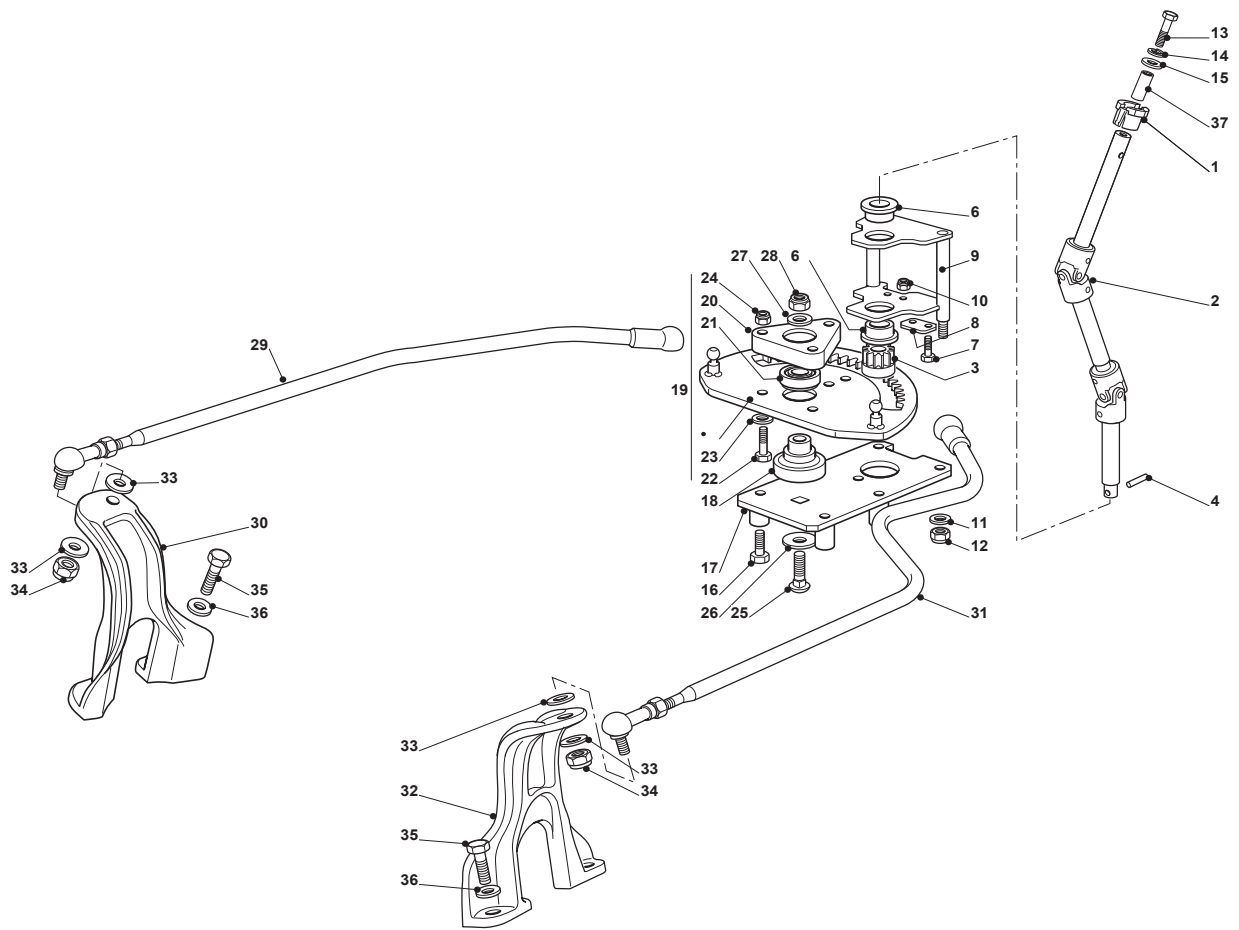

Fig.	Q.ty	Part No	Description	Notes
1	2	325038004/0	Bushing	
2	1	382543052/0	Steering Column	
2	1	382543053/0	Steering Column	
3	1	125570006/1	Pinion	
4	1	112622650/0	Dowel pin	
6	2	325038004/0	Bushing	
7	2	112788910/0	Screw	
8	1	325487000/0	Plate	
9	1	382785209/0	Support	
10	2	112154330/0	Nut	
11	2	112521360/0	Washer	
12	2	112156602/0	Nut	
13	1	112691800/0	Screw	
14	1	112583500/0	Grower	
15	1	112523060/0	Washer	
16	4	112735108/1	Screw	
17	1	382785207/0	Support	
18	1	125040641/0	Support	
19	1	382735523/0	Steering Sector	
20	1	325774453/0	Clamp	
21	1	119216047/0	Bearing	
22	3	112691100/0	Screw	
23	3	112523060/0	Washer	
24	3	112155000/0	Nut	
25	1	112819600/0	Screw	
26	1	112521395/0	Washer	
27	1	112521370/0	Washer	
28	1	112156603/0	Nut	
29	1	382000622/0	Steering Rod	
30	1	325774491/1	Bracket	
31	1	382000624/0	Steering Rod	
32	1	325774393/0	Bracket	
33	4	112522050/0	Washer	
34	2	112155700/0	Nut	
35	4	112760585/0	Screw	
36	4	112521370/0	Washer	
37	1	125160063/0	Spacer