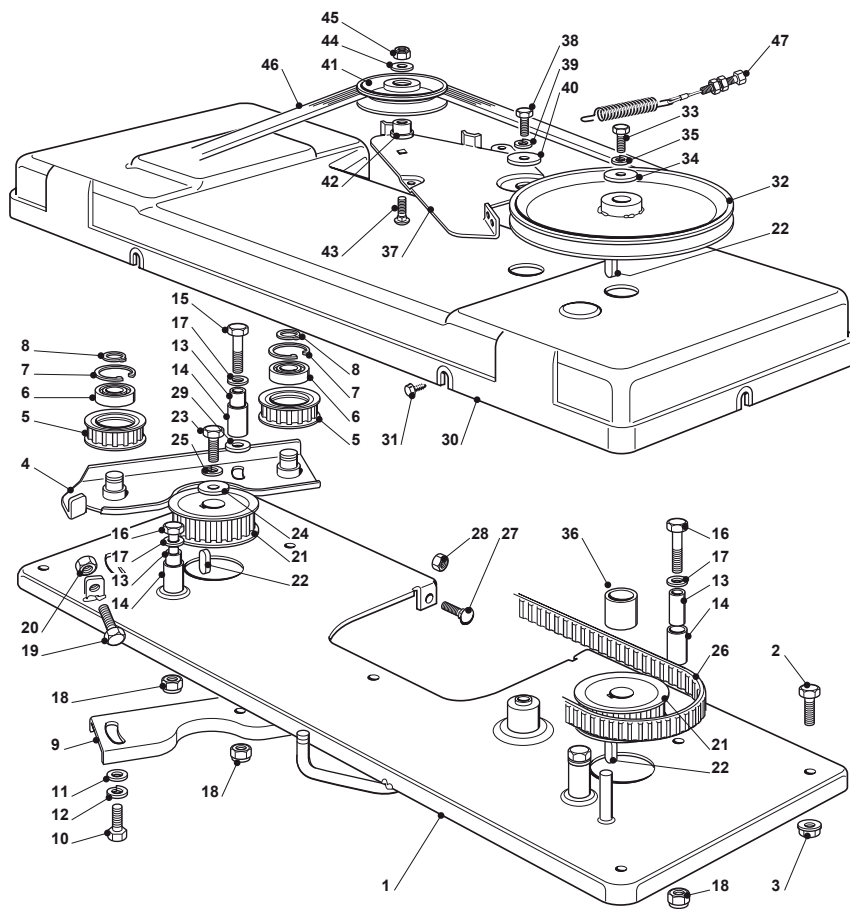

TH4S 102 HYDRO

Ride-on HEP 102-122 Cutting Plate Lifting

Issue 11 - 2015

Fig.	Q.ty	Part No	Description	Notes
60	2	125510070/0	Pin	
61	2	112523090/0	Washer	
62	2	124487998/0	Cotter Pin	
63	1	125510117/0	Pin	
64	1	125510048/1	Pin	
65	2	325670011/0	Antifriction Washer	
66	2	112436050/0	Plate	
67	2	112521350/0	Washer	

Fig.	Q.ty	Part No	Description	Notes
1	1	382547003/2	Transmission Plate	
2	4	112792611/0	Screw	
3	4	112293201/0	Nut	
4	1	382785084/1	Support	
5	2	125601559/1	Toothed Pulley	
6	2	119216048/0	Bearing	
7	2	112610800/0	Seeger	
8	2	112609200/0	Seeger	
9	1	325650037/0	Pulley Stiffening	
10	2	112793102/0	Screw	
11	2	112521350/0	Washer	
12	2	112583500/0	Grower	
13	4	125160003/0	Spacer	
14	4	125038000/0	Bushing	
15	1	112691700/0	Screw	
16	3	112691200/0	Screw	
17	4	112521350/0	Washer	
18	4	112155000/0	Nut	
19	1	112793900/0	Screw	
20	1	112293200/0	Nut	
21	2	125601560/0	Pulley	
22	3	112139480/0	Feather	
23	1	112793102/0	Screw	
24	1	125670007/0	Washer	
25	1	112583500/0	Grower	
26	1	135065600/0	Belt	
27	3	112815200/0	Screw	
28	3	112292102/0	Nut	
29	1	112523060/0	Washer	
30	1	325060128/0	Case	
31	6	112735110/0	Screw	
32	1	125601550/0	Pulley	
33	1	112793102/0	Screw	
34	1	125670007/0	Washer	
35	1	112583500/0	Grower	
36	1	125160002/0	Spacer	
37	1	325318115/1	Lever	
38	1	112793102/0	Screw	
39	1	112583500/0	Grower	
40	1	112523070/0	Washer	
41	1	325601599/0	Pulley	
42	1	125160079/0	Spacer	
43	1	112818900/0	Screw	
44	1	112523060/0	Washer	
45	1	112155000/0	Nut	
46	1	135062811/0	Belt	
47	1	182004608/0	Engagging Cable	