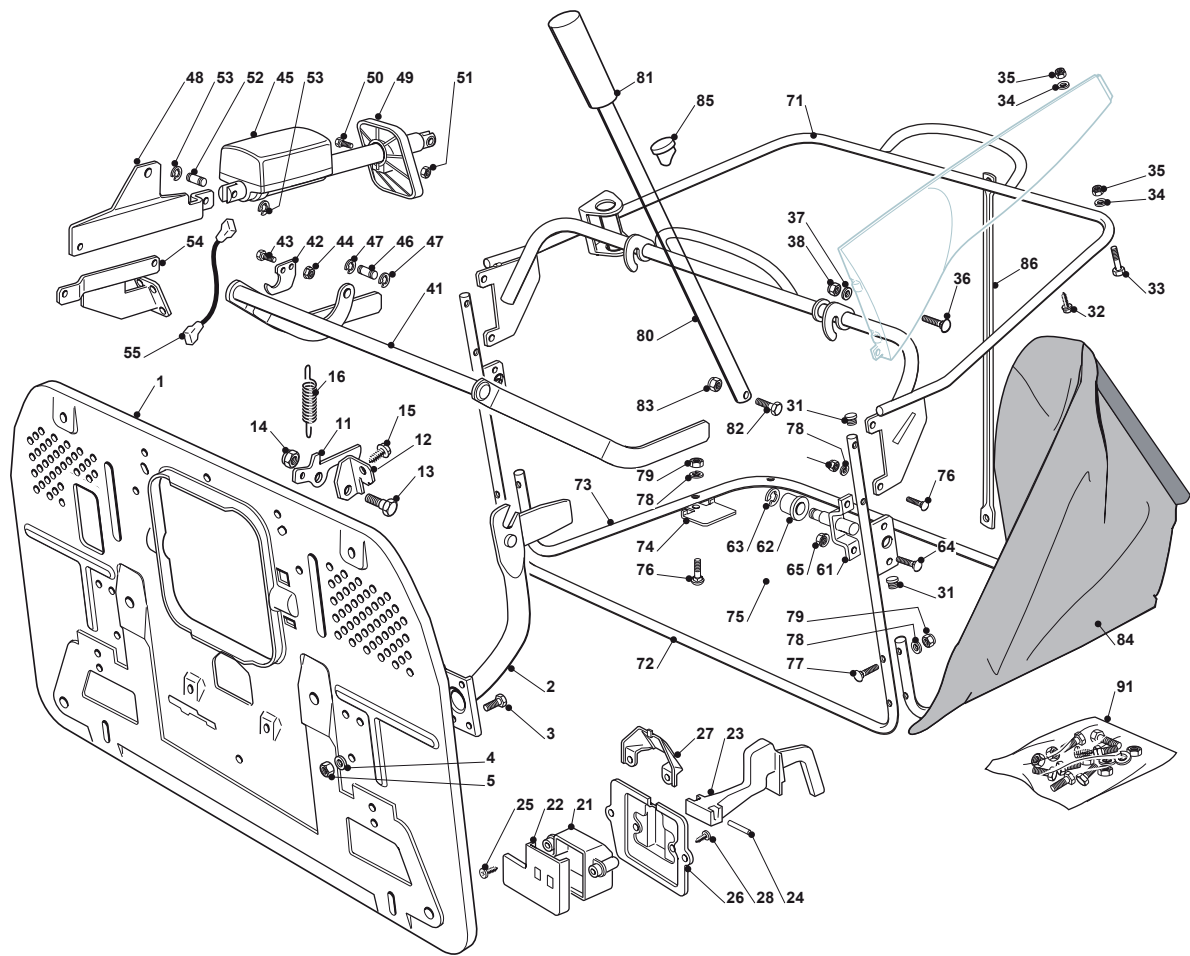

Fig.	Q.ty	Part No	Description	Notes
1	1	382547051/0	Plate	
2	2	182774225/1	Clamp	
3	6	112793102/0	Screw	
4	6	112523060/0	Washer	
5	6	112293201/0	Nut	
11	1	325774417/0	Clamp	
12	1	325755031/1	Bracket	
13	1	125510080/1	Pin	
14	1	112292102/0	Nut	
15	1	112735122/0	Screw	
16	1	127430571/0	Spring	
21	1	125600041/0	Grassc.Full Micro Protection	
22	1	125600042/0	Grasscatcher Micro Prot Cover	
23	1	125318124/0	Full Grassc. Microswtich Cover	
24	1	112400030/0	Pin	
25	1	112728510/0	Screw	
26	1	325785272/0	Micro Protection	
27	1	125600048/0	Empty Micro Grassc.Protection Cover	
28	2	112728450/0	Screw	
31	4	118566110/0	Push Rod	
32	4	112735410/0	Screw	
33	2	112689500/0	Screw	
34	4	112521330/0	Washer	
35	4	112154510/0	Nut	
36	2	112815220/0	Screw	
37	2	112521330/0	Washer	
38	2	112154510/0	Nut	
71	1	382800123/1	Upper Frame	
72	1	382800089/1	Front Frame	
73	1	325800031/0	Lower Frame	
74	1	325547131/0	Plate	
75	1	382650039/0	Lower Stiffening	
75	1	382650043/0	Lower Stiffening	
76	6	112815220/0	Screw	
77	4	112815245/0	Screw	
78	10	112521330/0	Washer	
79	10	112154510/0	Nut	
80	1	125869029/1	Grasscatcher Lifting Tube	
81	1	125394508/0	Knob	
82	1	112674550/0	Screw	
83	1	112154510/0	Nut	
84	1	182105945/0	Grasscatcher	
86	1	325650159/0	Rear Stiffening	
91	1	382180116/0	Outfit, Screws	