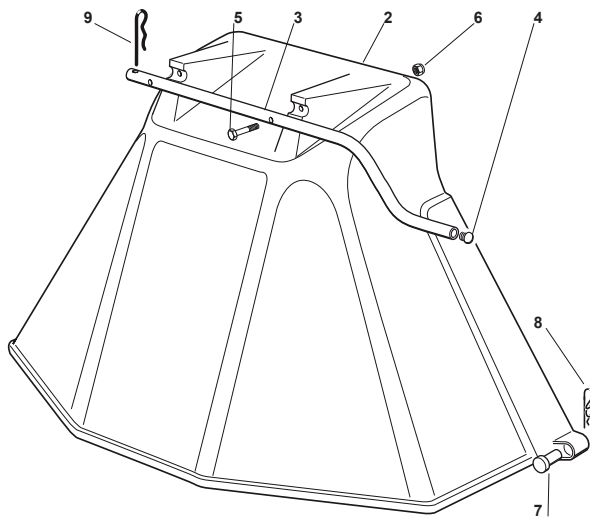

Fig.	Q.ty	Part No	Description	Notes
2	1	382400003/1	Ejection Guard	
3	1	325869043/0	Rear Support	
4	2	118566112/0	Push Road	
5	2	112689515/0	Screw	
6	2	112154510/0	Nut	
7	2	125510022/0	Pin	
8	2	124487998/0	Cotter Pin	
9	1	124487999/0	Spring Pin	
31	2	325869081/0	Coupling Rod	
32	6	112793102/0	Screw	
33	6	112155000/0	Nut	
41	1	382033113/0	Rod	
42	1	382774265/0	Bracket Right Hitch Support	
43	1	382774267/0	Bracket Left Hitch Support	
44	2	112521395/0	Washer	
45	2	112620305/0	Elastic Pin	
46	2	125510118/0	Pin	
47	2	124487997/0	Cotter Pin	
48	1	125510021/1	Hitch Pin	
49	1	124487999/0	Spring Pin	
72	1	325140097/0	Deflector	
73	1	325394019/0	Handle	
74	1	125510077/0	Pin	
75	1	125430245/0	Spring	
76	1	112735405/0	Screw	
77	1	325280000/1	Handgrip	
78	1	125840011/1	Tie Rod	
79	2	125253004/0	Mulch.Kit Fixing Hook	