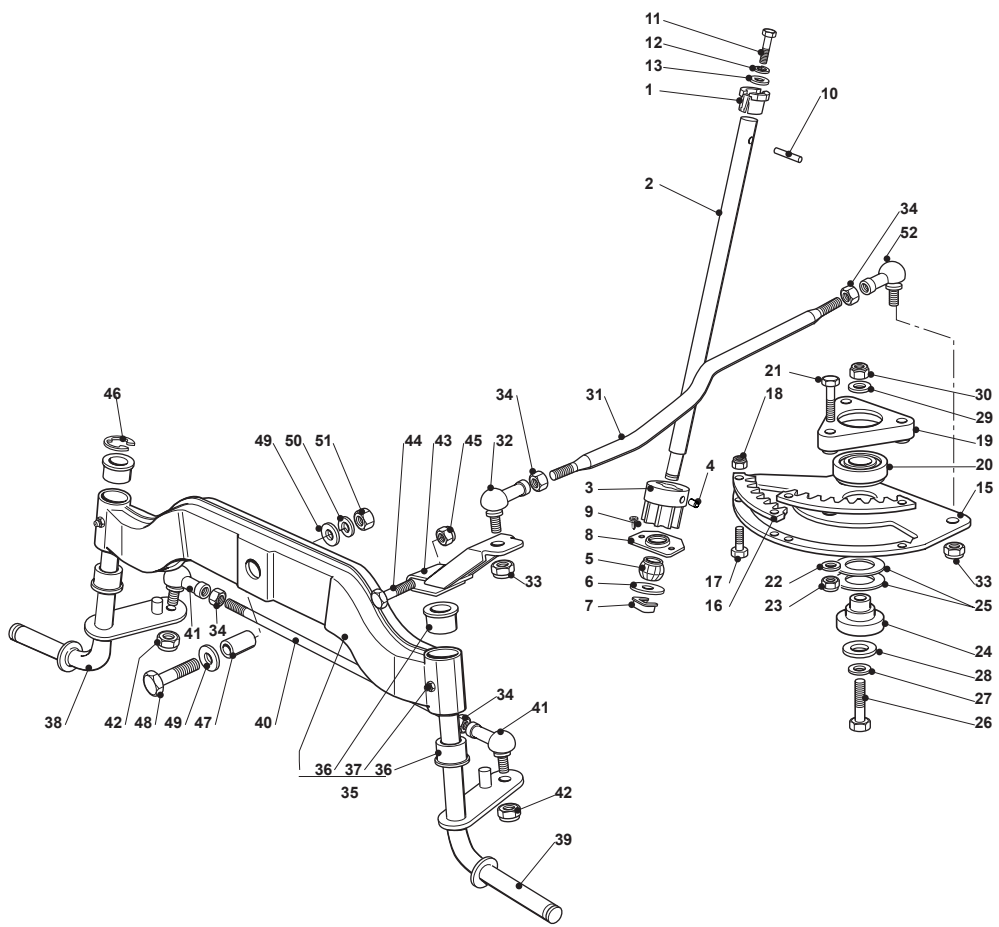

Fig.	Quantity	Part No	Description	Notes
1	1	325038004/0	Bushing	
2	1	125520010/0	Steering Column	
3	1	125570004/0	Pinion	
4	1	112714300/0	Dowel	
5	1	325743000/0	Joint	
6	1	112521370/0	Washer	
7	1	112436030/0	Plate	
8	1	325785213/1	Support	
9	2	112729601/1	Screw	
10	1	112620250/0	Pin	
11	1	112691800/0	Screw	
12	1	112583500/0	Grower	
13	1	112523060/0	Washer	
15	1	325735523/0	Steering Sector	
16	2	325150000/0	Rack	
17	4	112791213/1	Screw	
18	4	112154510/0	Nut	
19	1	325774453/0	Clamp	
20	1	119216047/0	Bearing	
21	3	112691100/0	Screw	
22	3	112523060/0	Washer	
23	3	112155000/0	Nut	
24	1	125510120/0	Support	
25	2	322672153/0	Antifriction Washer	
26	1	112692395/0	Screw	
27	1	112523080/0	Washer	
28	1	112521390/0	Washer	
29	1	112523080/0	Washer	
30	1	112156602/0	Nut	
31	1	125033003/1	Steering Rod	
32	2	122746600/0	Joint	
32	2	122746616/0	Joint	
33	2	122746609/0	Joint	
34	4	112156602/0	Nut	
35	1	382034001/3	Equalizer With Bush And Lubricator	
36	4	125034002/1	Bushing	
37	2	112379511/0	Grease Dispenser	
38	1	382230349/0	Right Stub Axle	
39	1	382230348/0	Left Stub Axle	
40	1	325840001/0	Tie Rod	
41	2	122746616/0	Joint	
42	2	112156602/0	Nut	
43	1	382318101/0	Lever Ass.Y	
44	1	112691700/0	Screw	
45	1	112155000/0	Nut	
46	1	112001000/0	Benzing Ring	
47	1	125160005/0	Spacer	
48	1	112694100/0	Screw	
49	2	112521390/0	Washer	
50	1	112587900/0	Grower	
51	1	112295800/0	Nut