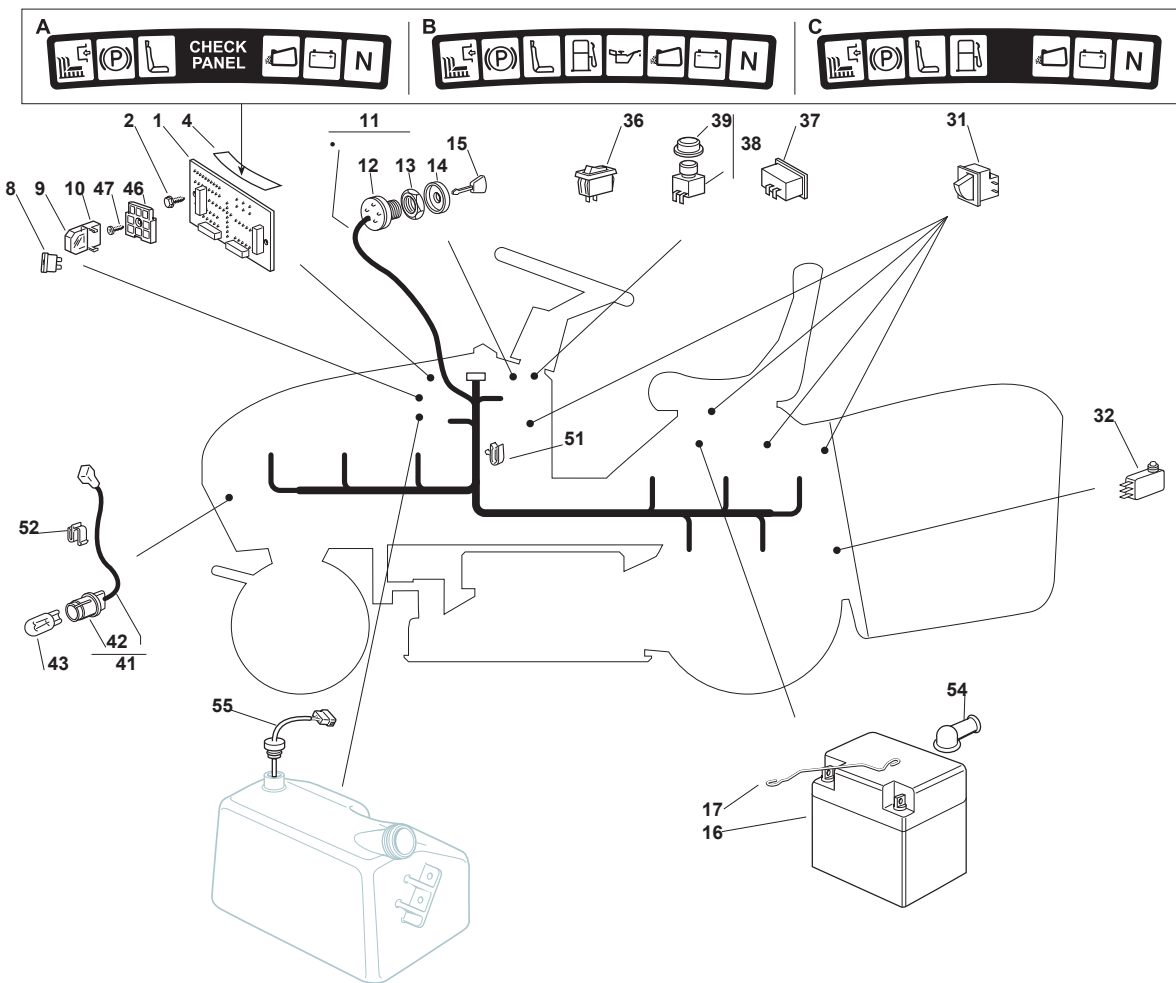

Fig.	Quantity	Part No	Description	Notes
1	1	125722441/0	Electronic Card	
2	3	112735105/0	Screw	
4	1	125420007/0	Check Control (C)	Panel "C"
4	1	125420004/0	Check Control (A)	Panel "A"
4	1	125420005/0	Check Control (B)	Panel "B"
8	1	133340036/0	Fuse 25 A	
8	1	133340040/0	Fuse 10 A	
9	2	133215000/0	Cover	
10	2	133500007/0	Fuse Carrier	
11	1	182040206/0	Cables Ass.Y	for B&S-GGP-Kohler-Kawasaki Engines
11	1	182040207/0	Cables Ass.Y	for HONDA Engine
12	1	118450065/1	Starting Switch	
13	1	118400861/0	Screwed Ring	
14	1	118565351/0	Screwed Ring Protection	
15	1	118210016/1	Starting Key	
16	1	118120002/1	Battery	
17	1	125430230/0	Spring	
31	3	119410615/0	Microswitch	
32	1	119410605/1	Microswitch	
36	1	118450060/1	Headlight Interrupt. Cre1116-0	
37	1	9400-0384-01	Hour Counter	
38	1	118450067/0	Switch	
39	1	118203852/0	Cap	
41	1	182040070/0	Cables Ass.Y	
42	2	133500030/0	Lamp Holder	
43	2	118459100/0	Lamp For Lights	
46	1	133500010/1	Plate	
47	1	112735170/0	Screw	
51	5	133320506/0	Fairlead	
52	1	133320504/0	Fairlead	
54	1	118564864/1	Protection	
55	1	125290000/0	Fuel Level Indicator