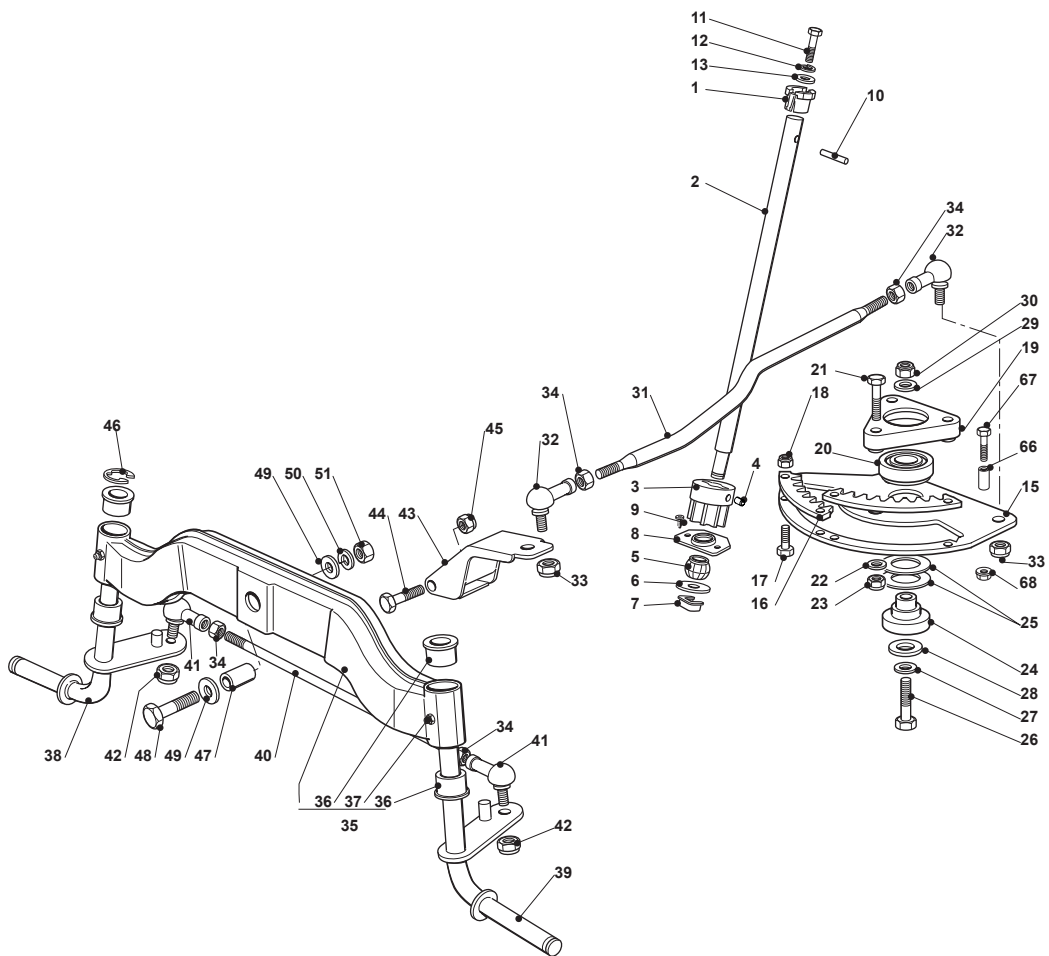

# TCA 122 HYDRO

Ride-on 102-122 Steering - 13"

Issue 10 - 2015

Fig.	Quantity	Part No	Description	Notes
52	2	122746616/0	Joint	

Fig.	Quantity	Part No	Description	Notes
1	1	325038004/0	Bushing	
2	1	125520010/0	Steering Column	
3	1	125570004/0	Pinion	
4	1	112714300/0	Dowel	
5	1	325743000/0	Joint	
6	1	112521370/0	Washer	
7	1	112436030/0	Plate	
8	1	325785213/1	Support	
9	2	112729601/1	Screw	
10	1	112620250/0	Pin	
11	1	112691800/0	Screw	
12	1	112583500/0	Grower	
13	1	112523060/0	Washer	
15	1	325735523/0	Steering Sector	
16	2	325150000/0	Rack	
17	4	112791213/1	Screw	
18	4	112154510/0	Nut	
19	1	325774453/0	Clamp	
20	1	119216047/0	Bearing	
21	3	112691100/0	Screw	
22	3	112523060/0	Washer	
23	3	112155000/0	Nut	
24	1	125510120/0	Support	
25	2	322672153/0	Antifriction Washer	
26	1	112692395/0	Screw	
27	1	112523080/0	Washer	
28	1	112521390/0	Washer	
29	1	112523080/0	Washer	
30	1	112156602/0	Nut	
31	1	125033003/1	Steering Rod	
32	2	122746600/0	Joint	
32	2	122746616/0	Joint	
33	2	122746609/0	Joint	
34	4	112156602/0	Nut	
35	1	382034001/3	Equalizer With Bush And Lubricator	
36	4	125034002/1	Bushing	
37	2	112379511/0	Grease Dispenser	
38	1	382230361/0	Right Stub Axle	
39	1	382230359/0	Left Stub Axle	
40	1	325840001/0	Tie Rod	
41	2	122746616/0	Joint	
42	2	112156602/0	Nut	
43	1	382318185/0	Lever Ass.Y	
44	1	112692395/0	Screw	
45	1	112155000/0	Nut	
46	1	112001000/0	Benzing Ring	
47	1	125160005/0	Spacer	
48	1	112694100/0	Screw	
49	2	112521390/0	Washer	
50	1	112587900/0	Grower	
51	1	112295800/0	Nut	