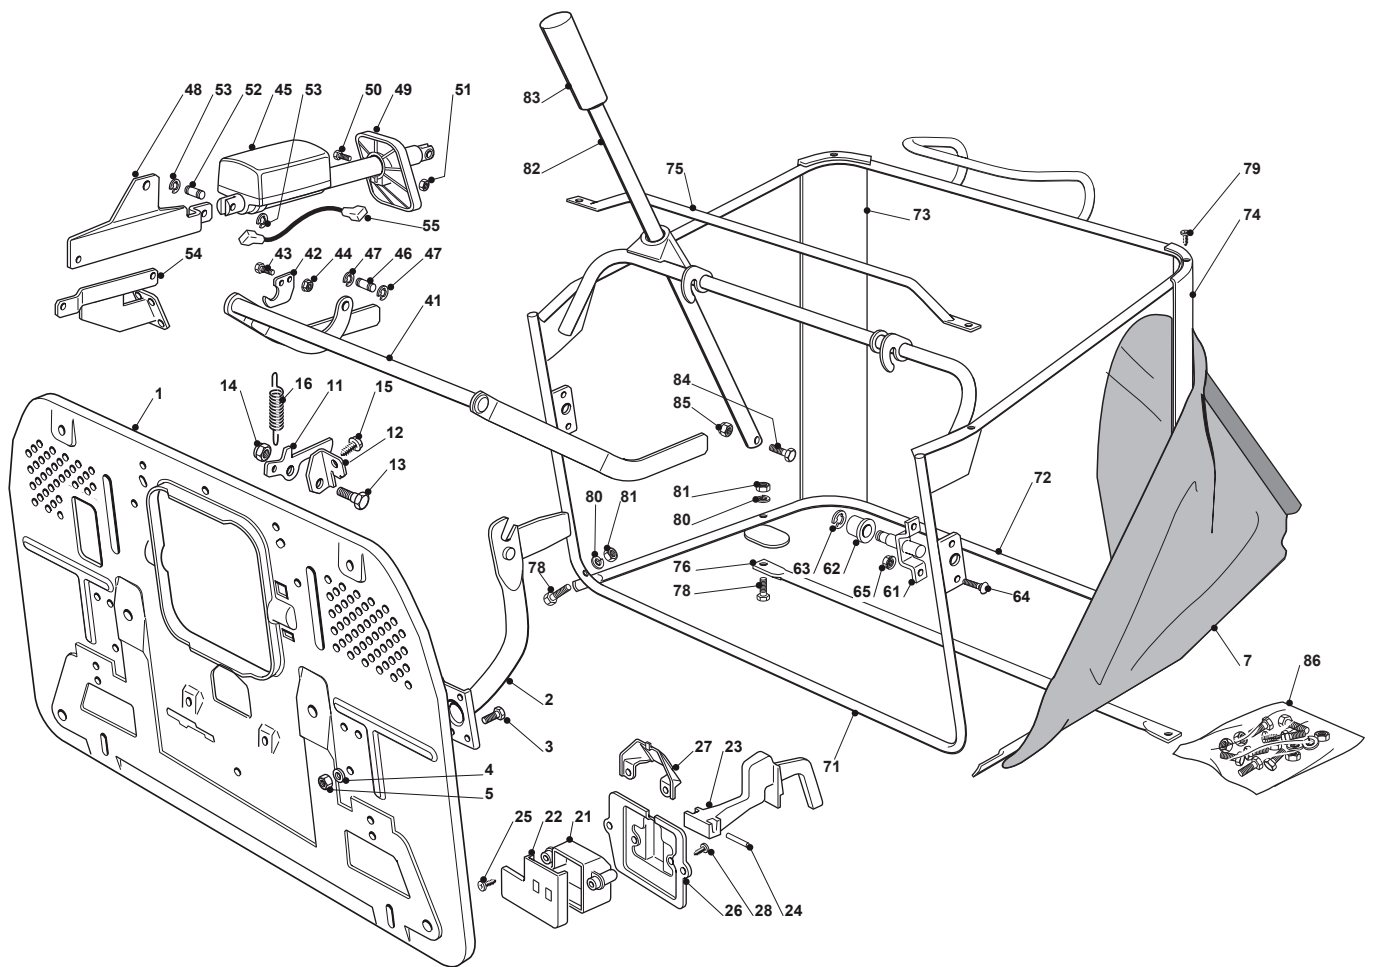

Fig.	Quantity	Part No	Description	Notes
1	1	382547051/0	Plate	
2	2	182774225/1	Clamp	
3	6	112793102/0	Screw	
4	6	112523060/0	Washer	
5	6	112293201/0	Nut	
7	1	182106000/2	Grasscatcher	
11	1	325774315/1	Bracket	
12	1	325755031/1	Bracket	
13	1	125510080/1	Pin	
14	1	112292102/0	Nut	
15	1	112735122/0	Screw	
16	1	125430210/1	Brake Spring	
21	1	125600041/0	Grassc.Full Micro Protection	
22	1	125600042/0	Grasscatcher Micro Prot Cover	
23	1	125318124/0	Full Grassc. Microswitch Cover	
24	1	112400030/0	Pin	
25	1	112728510/0	Screw	
26	1	325785272/0	Micro Protection	
27	1	125600048/0	Empty Micro Grassc.Protection Cover	
28	2	112728450/0	Screw	
71	1	382800051/0	Upper Frame	
72	1	382800002/2	Lower Grasscatcher Frame	
73	1	325032001/1	Right Angular Support	
74	1	325032002/1	Left Angular Support	
75	1	382394001/2	Front Handle	
76	1	382650038/0	Lower Stiffening	
78	4	112792099/0	Screw	
79	4	112729601/1	Screw	
80	4	112582101/0	Grower	
81	4	112292100/0	Nut	
82	1	125869029/1	Grasscatcher Lifting Tube	
83	1	125394508/0	Knob	
84	1	112792099/0	Screw	
85	1	112154510/0	Nut	
86	1	382180027/1	Outfit, Screws	