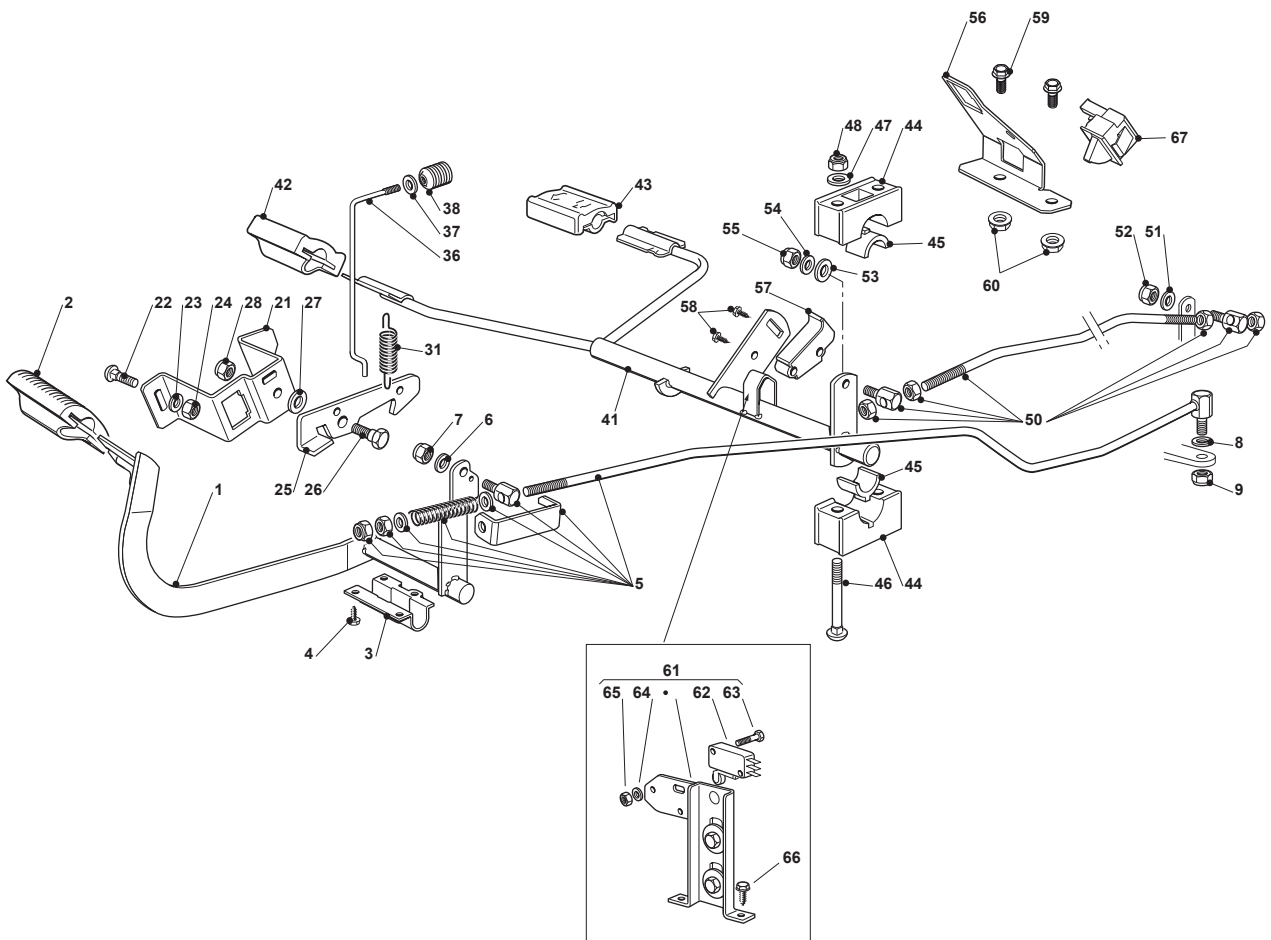

# TCA 122 HYDRO

Ride-on 102-122 Steering - 15"

Issue 10 - 2015

Fig.	Quantity	Part No	Description	Notes
66	1	122167840/0	Spacer	
67	1	112691200/0	Screw	
68	1	112293201/0	Nut	

Fig.	Quantity	Part No	Description	Notes
1	1	382500011/2	Pedal	
2	1	325110416/0	Clamp Cover	
3	1	325547081/2	Plate	
4	4	112731601/0	Screw	
5	1	382000582/0	Rod	
6	1	112521350/0	Washer	
7	1	112155000/0	Nut	
8	2	112521360/0	Washer	
9	1	112155000/0	Nut	
21	1	325785143/1	Support	
22	2	112815210/0	Screw	
23	1	112523040/0	Washer	
24	2	112154510/0	Nut	
25	1	325253001/0	Hook	
26	1	122524970/2	Fulcrum Pin	
27	1	325670011/0	Antifriction Washer	
28	1	112155000/0	Nut	
31	1	125430213/0	Spring	
36	1	125033034/0	Rod	
37	1	125394509/1	Knob	
38	1	112523020/0	Washer	
41	1	382000391/1	Drive Pedal	
42	1	325110417/0	Clamp Cover Front	
43	1	325110418/0	Clamp Cover Rear	
44	4	325785354/0	Support	
45	4	325034003/0	Brass	
46	4	112815271/0	Screw	
47	4	112523040/0	Washer	
48	4	112154510/0	Nut	
50	1	382000579/0	Rod	
51	1	112523040/0	Washer	
52	1	112154510/0	Nut	
53	1	112521360/0	Washer	
54	1	112523040/0	Washer	
55	1	112154510/0	Nut	
56	1	325785481/0	Micro Switch Bracket	
57	1	325060034/1	Cam	
58	1	112735404/0	Screw	
59	2	112793102/0	Screw	
60	2	112293201/0	Nut	
61	1	382394853/0	Switch Ass.Y	
62	1	119410609/0	Microswitch	
63	2	112735602/0	Screw	
64	2	112581100/0	Grower	
65	2	112290791/0	Nut	
66	2	112735110/0	Screw	
67	1	119410614/0	Microswitch	