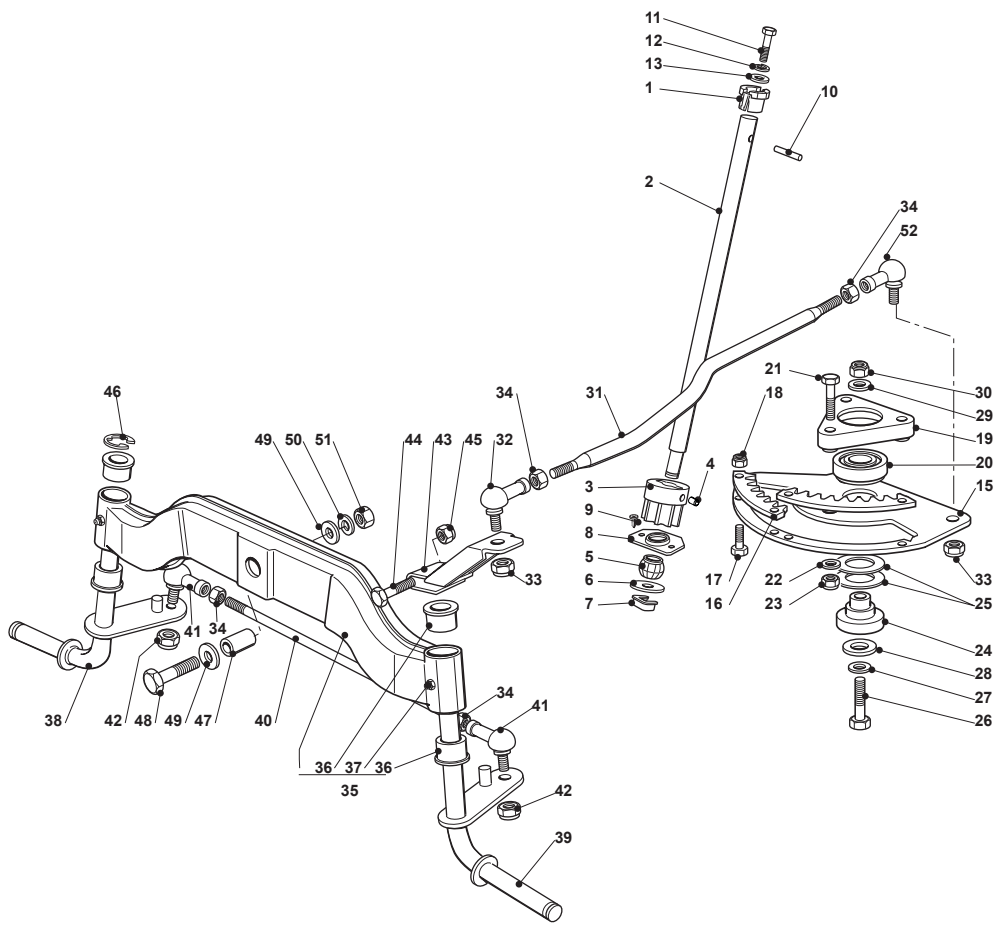

Fig.	Quantity	Part No	Description	Notes
84	2	112155010/0	Nut	
85	1	325785147/2	Seat Support	
86	1	325318109/1	Stop Lever	
87	1	125510000/0	Pin	
88	1	125430202/1	Spring	
89	2	112604897/0	Elastic Washer	
90	1	125430285/0	Spring	
91	1	112789000/0	Screw	
92	1	112154330/0	Nut	
93	1	325060049/0	Seat Switch Cam	
94	2	112815050/0	Screw	
95	4	112521320/0	Washer	
96	2	112154330/0	Nut	
97	1	325755025/1	Bracket	
98	2	112735110/0	Screw	
99	2	112437502/0	Plate	
100	1	325430255/0	Spring	
101	2	125510119/0	Tie Rod	
102	2	124487997/0	Cotter Pin	
103	2	125510040/1	Pin	
104	2	112155000/0	Nut	
105	2	112155000/0	Nut	

Fig.	Quantity	Part No	Description	Notes
1	1	382076962/0	Engine Hood	
2	1	325410899/0	Right Grill	
3	1	325410900/0	Left Grill	
4	7	112735404/0	Screw	
5	7	325108052/0	Conveyor	
11	1	382785022/9	Right Dashboard Support	
12	1	382785021/8	Left Dashboard Support	
13	1	382785137/1	Central Dashboard Support	
14	2	112735110/0	Screw	
15	4	112735110/0	Screw	
16	1	325120258/0	Black Dashboard	
17	4	112728440/0	Screw	
18	2	125120200/0	Cap	
21	1	125600009/0	Rear Card Protection	
22	1	125600051/0	Protection	
29	2	125260000/0	Grommet	
34	2	112731350/0	Screw	
35	2	112521330/0	Washer	
54	2	325122000/2	Spring	
61	1	325110441/0	Cover (Hydro)	
62	1	125580020/2	Stake	
63	1	125110270/0	Right Footboard Cover	
64	1	125110260/2	Left Footboard Cover	
71	1	325109786/0	White Wheels Cover	
72	4	112735402/0	Screw	
81	1	382110292/0	Grass-Catcher Cover	
83	2	112674701/0	Screw	
84	4	112729601/1	Screw	
85	2	112582101/0	Grower	
86	6	112521331/0	Washer	
87	1	325605003/0	Button	
88	1	325256250/0	Screw Ring	
101	1	325774301/2	Engine Hood Support	
102	5	112735403/0	Screw	
103	2	125510079/1	Pin	
104	2	112293201/0	Nut	
105	2	124487998/0	Cotter Pin	
124	2	325547109/2	Plate	
125	4	112731580/0	Screw	
126	1	382869041/0	Muffler Protection	
128	4	112734995/0	Screw	