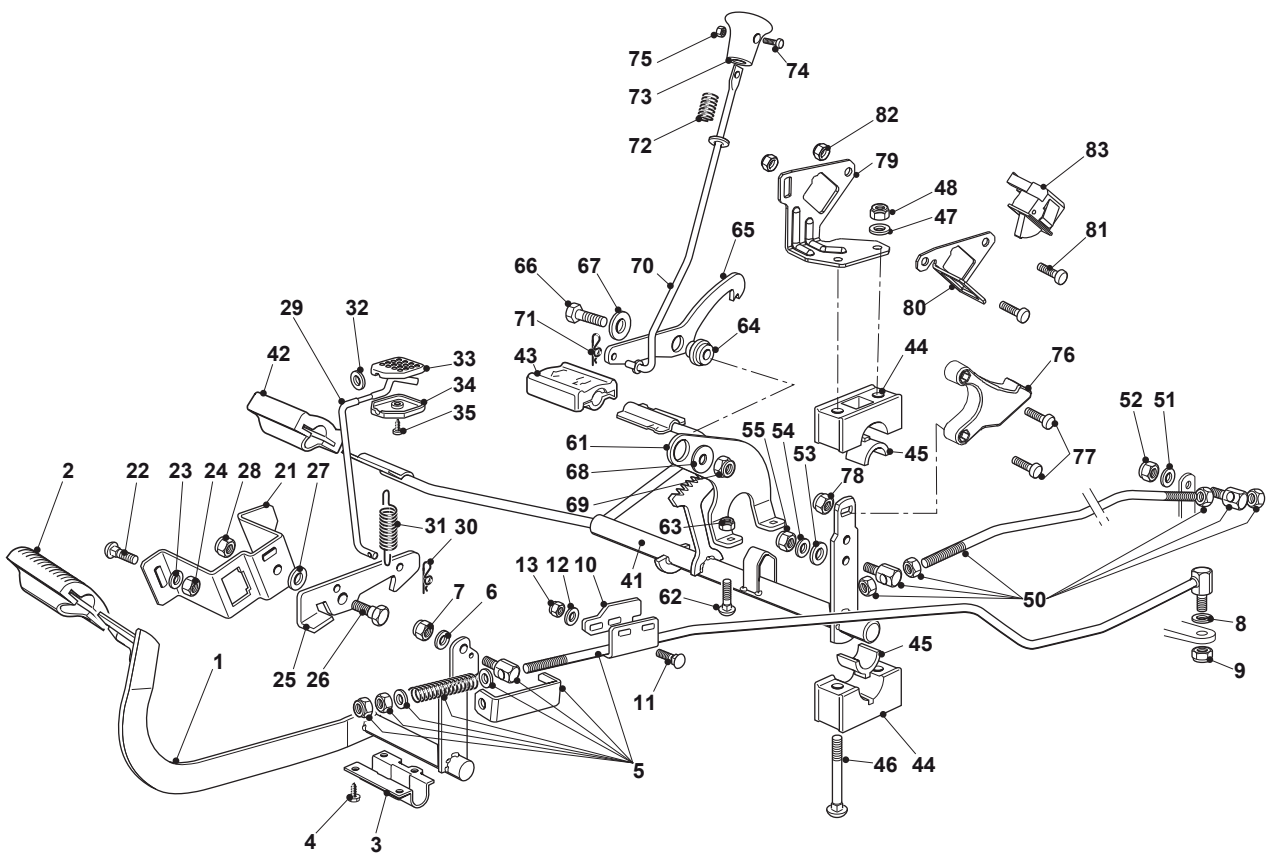

# TCA 122 HYDRO

Ride-on 102-122 Steering - 15"

Issue 10 - 2015

Fig.	Quantity	Part No	Description	Notes
66	1	122167840/0	Spacer	
67	1	112691200/0	Screw	
68	1	112293201/0	Nut	

Fig.	Quantity	Part No	Description	Notes
1	1	382500011/2	Pedal	
2	1	325110416/0	Clamp Cover	
3	1	325547081/2	Plate	
4	4	112731601/0	Screw	
5	1	382000582/0	Rod	
6	1	112521350/0	Washer	
7	1	112155000/0	Nut	
8	2	112521360/0	Washer	
9	1	112155000/0	Nut	
21	1	325785143/1	Support	
22	2	112815210/0	Screw	
23	1	112523040/0	Washer	
24	2	112154510/0	Nut	
25	1	325253001/0	Hook	
26	1	122524970/2	Fulcrum Pin	
27	1	325670011/0	Antifriction Washer	
28	1	112155000/0	Nut	
31	1	125430213/0	Spring	
36	1	125033034/0	Rod	
37	1	125394509/1	Knob	
38	1	112523020/0	Washer	
41	1	382000391/1	Drive Pedal	
42	1	325110417/0	Clamp Cover Front	
43	1	325110418/0	Clamp Cover Rear	
44	4	325785354/0	Support	
45	4	325034003/0	Brass	
46	4	112815271/0	Screw	
47	4	112523040/0	Washer	
48	4	112154510/0	Nut	
50	1	382000579/0	Rod	
51	1	112523040/0	Washer	
52	1	112154510/0	Nut	
53	1	112521360/0	Washer	
54	1	112523040/0	Washer	
55	1	112154510/0	Nut	
56	1	325785481/0	Micro Switch Bracket	
57	1	325060034/1	Cam	
58	1	112735404/0	Screw	
59	2	112793102/0	Screw	
60	2	112293201/0	Nut	
61	1	382394853/0	Switch Ass.Y	
62	1	119410609/0	Microswitch	
63	2	112735602/0	Screw	
64	2	112581100/0	Grower	
65	2	112290791/0	Nut	
66	2	112735110/0	Screw	
67	1	119410614/0	Microswitch	