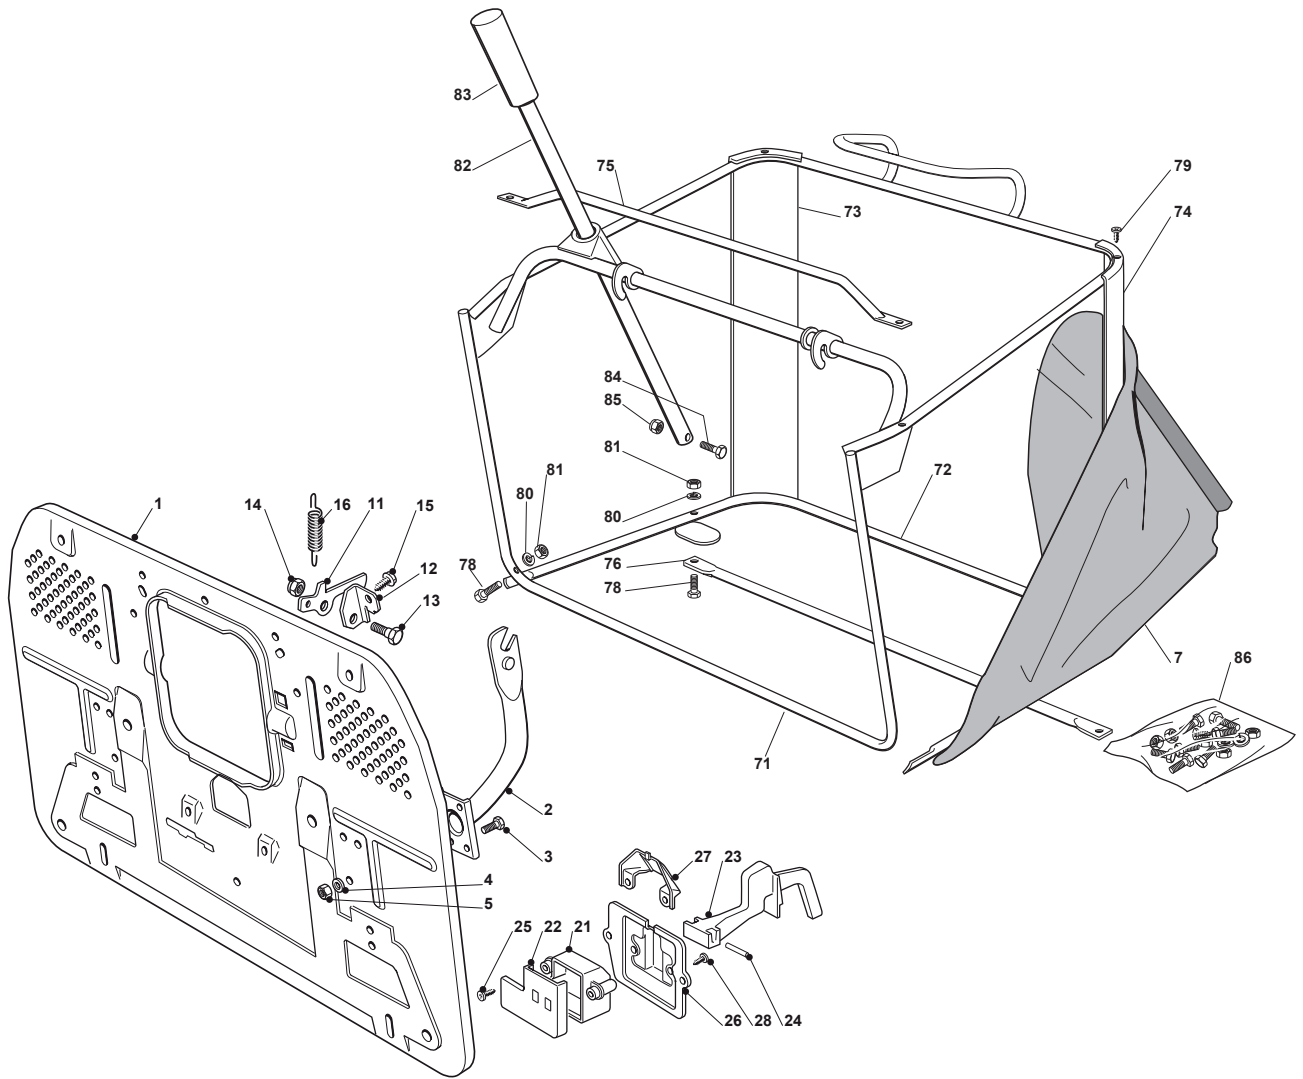

Fig.	Quantity	Part No	Description	Notes
1	2	125033060/0	Washing Cutting Deck Connection	
2	2	119035000/0	Or Ring	
3	2	112500030/0	Rivet	
9	1	382108020/0	Conveyor	
10	2	325774373/0	Clamp	
11	1	325060142/0	Right Belt Protection Carter	
12	1	325060143/0	Left Belt Protection	
13	2	325774267/0	Clamp	
14	2	325774423/0	Clamp	
15	1	325774425/0	Clamp	
16	1	325774421/0	Clamp	