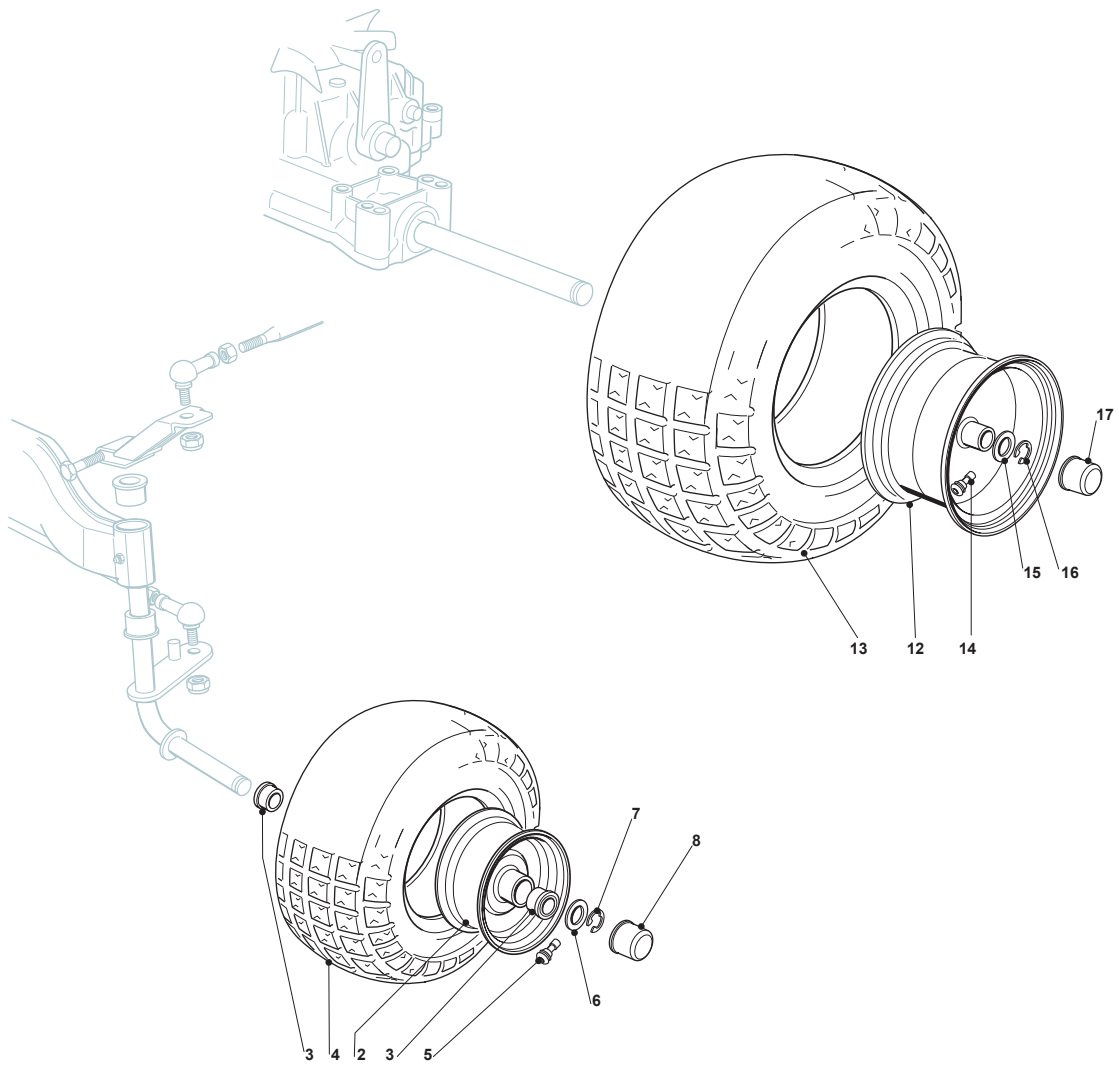

Fig.	Quantity	Part No	Description	Notes
2	2	182000598/0	Rimm	
3	4	125122200/2	Bearing	
4	2	125590014/0	Tyre	13"
4	2	127590066/0	Tyre	15"
5	2	125950000/0	Valve	
6	2	125670005/1	Washer	
7	2	112001000/0	Benzing Ring	
8	2	382110274/0	Wheel Cover	
12	2	182000599/0	Rimm	
13	2	125590015/0	Tyre	
14	2	125950000/0	Valve	
15	2	125670005/1	Washer	
16	2	112001010/0	Benzing Ring	
17	2	382110275/0	Rear Wheel Deck	