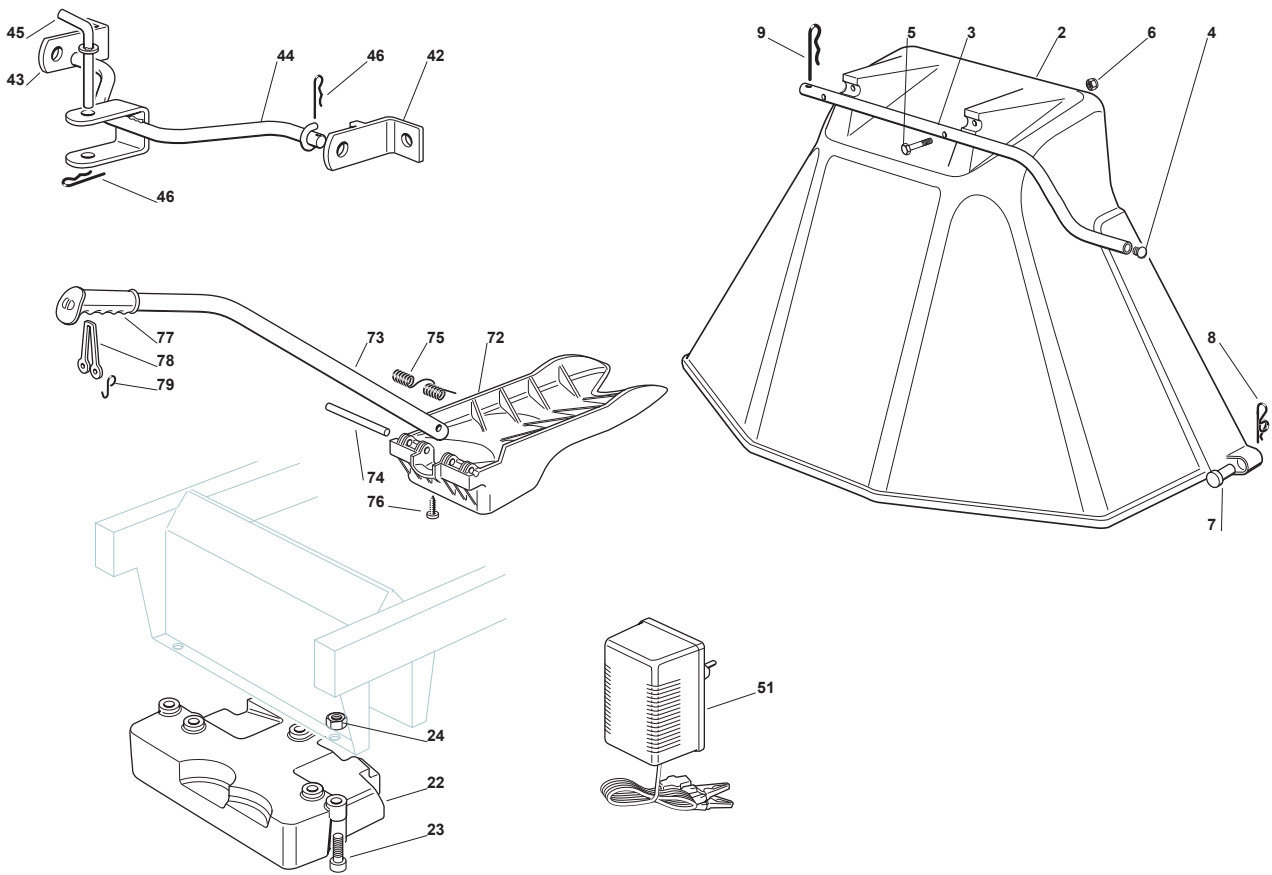

Fig.	Quantity	Part No	Description	Notes
2	1	382400003/1	Ejection Guard	
3	1	325869043/0	Rear Support	
4	2	118566112/0	Push Road	
5	2	112689515/0	Screw	
6	2	112154510/0	Nut	
7	2	125510022/0	Pin	
8	2	124487998/0	Cotter Pin	
9	1	124487999/0	Spring Pin	
22	1	125519997/1	Front Weight Tc	
23	3	112760520/0	Screw	
24	3	112155000/0	Nut	
42	1	382735502/0	Bracket	
43	1	325774213/0	Bracket	
44	1	382033105/1	Rod	
45	1	125510021/1	Hitch Pin	
46	2	124487999/0	Spring Pin	
51	1	182180050/0	Battery Charger	CE Plugg
51	1	182180052/0	Battery Charger	UK Plugg
72	1	125140092/0	Mulching Deflector	
73	1	325394005/0	Handle	
74	1	125510077/0	Pin	
75	1	125430245/0	Spring	
76	1	112735405/0	Screw	
77	1	325280000/1	Handgrip	
78	1	125840011/1	Tie Rod	
79	2	125253004/0	Mulch.Kit Fixing Hook	