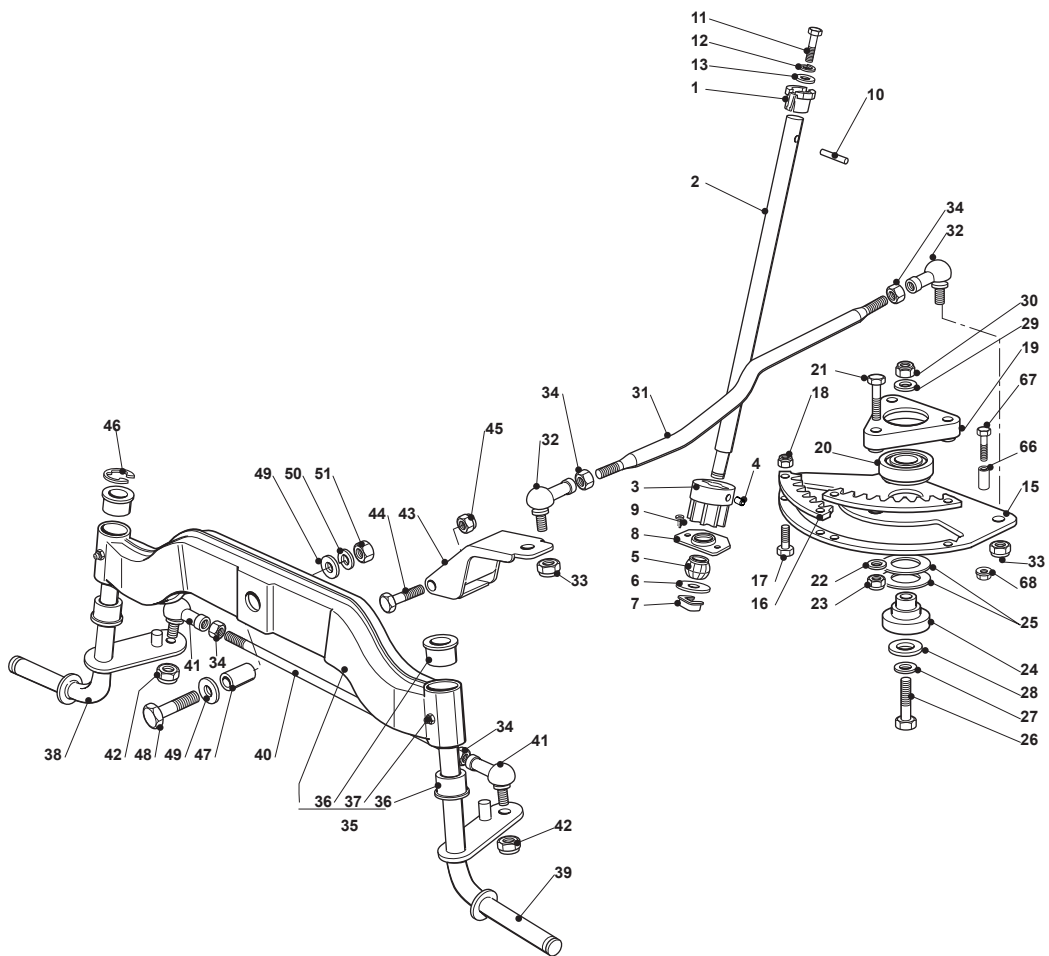

# TCA 122 HYDRO

Ride-on 102-122 Steering - 13"

Issue 10 - 2015

Fig.	Quantity	Part No	Description	Notes
52	2	122746616/0	Joint	

Fig.	Quantity	Part No	Description	Notes
1	1	325038004/0	Bushing	
2	1	125520010/0	Steering Column	
3	1	125570004/0	Pinion	
4	1	112714300/0	Dowel	
5	1	325743000/0	Joint	
6	1	112521370/0	Washer	
7	1	112436030/0	Plate	
8	1	325785213/1	Support	
9	2	112729601/1	Screw	
10	1	112620250/0	Pin	
11	1	112691800/0	Screw	
12	1	112583500/0	Grower	
13	1	112523060/0	Washer	
15	1	325735523/0	Steering Sector	
16	2	325150000/0	Rack	
17	4	112791213/1	Screw	
18	4	112154510/0	Nut	
19	1	325774453/0	Clamp	
20	1	119216047/0	Bearing	
21	3	112691100/0	Screw	
22	3	112523060/0	Washer	
23	3	112155000/0	Nut	
24	1	125510120/0	Support	
25	2	322672153/0	Antifriction Washer	
26	1	112692395/0	Screw	
27	1	112523080/0	Washer	
28	1	112521390/0	Washer	
29	1	112523080/0	Washer	
30	1	112156602/0	Nut	
31	1	125033003/1	Steering Rod	
32	2	122746600/0	Joint	
32	2	122746616/0	Joint	
33	2	122746609/0	Joint	
34	4	112156602/0	Nut	
35	1	382034001/3	Equalizer With Bush And Lubricator	
36	4	125034002/1	Bushing	
37	2	112379511/0	Grease Dispenser	
38	1	382230361/0	Right Stub Axle	
39	1	382230359/0	Left Stub Axle	
40	1	325840001/0	Tie Rod	
41	2	122746616/0	Joint	
42	2	112156602/0	Nut	
43	1	382318185/0	Lever Ass.Y	
44	1	112692395/0	Screw	
45	1	112155000/0	Nut	
46	1	112001000/0	Benzing Ring	
47	1	125160005/0	Spacer	
48	1	112694100/0	Screw	
49	2	112521390/0	Washer	
50	1	112587900/0	Grower	
51	1	112295800/0	Nut	