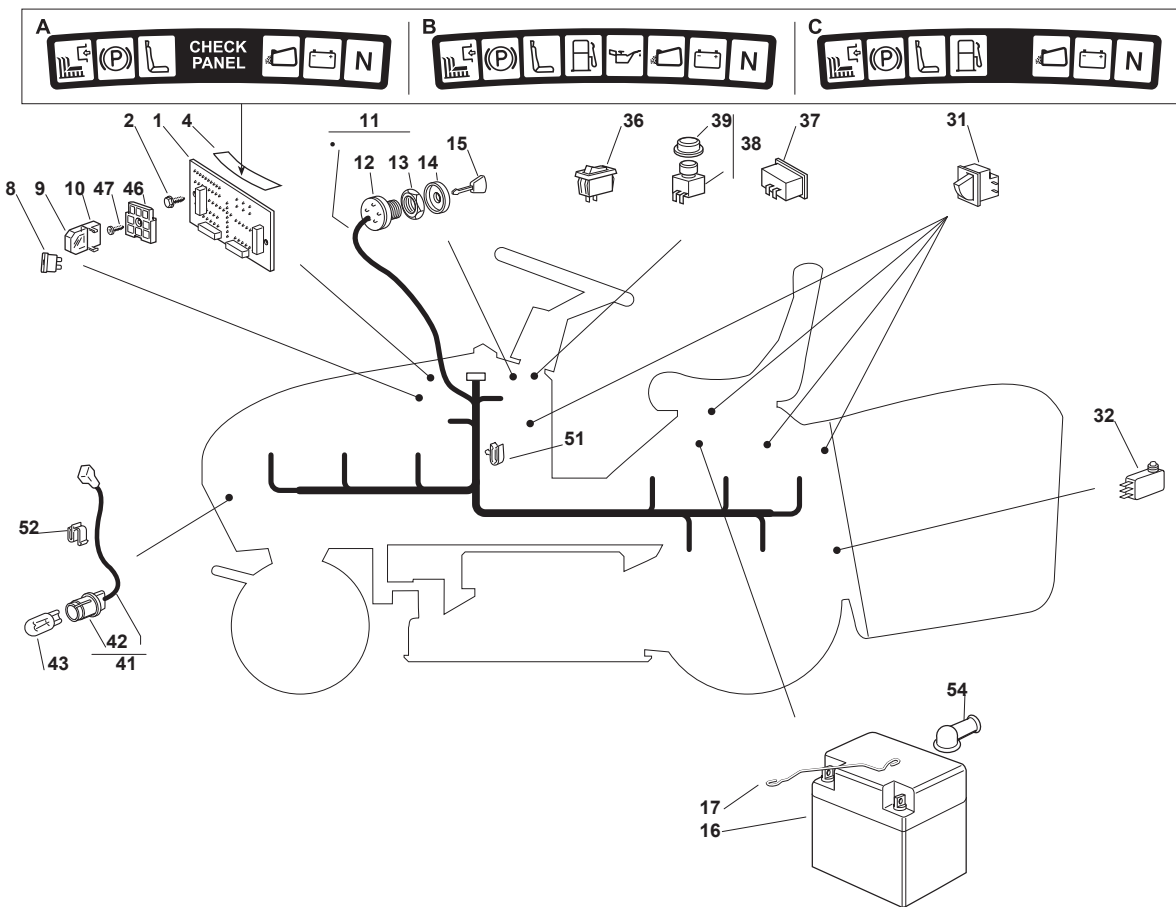

Fig.	Quantity	Part No	Description	Notes
1	1	125722441/0	Electronic Card	
2	3	112735105/0	Screw	
4	1	125420005/0	Check Control (B)	For B&S 20-24HP Engine
4	1	125420004/0	Check Control (A)	for B&S and GGP Engine
4	1	125420007/0	Check Control (C)	for HONDA Engines
8	1	133340040/0	Fuse 10 A	
8	1	133340036/0	Fuse 25 A	
9	2	133215000/0	Cover	
10	2	133500007/0	Fuse Carrier	
11	1	182040206/0	Cables Ass.Y	for B&S-GGP-Kohler-Kawasaki Engines
11	1	182040207/0	Cables Ass.Y	for HONDA Engines
12	1	118450065/1	Starting Switch	
13	1	118400861/0	Screwed Ring	
14	1	118565351/0	Screwed Ring Protection	
15	1	118210016/1	Starting Key	
16	1	118120002/1	Battery	
17	1	125430230/0	Spring	
31	3	119410615/0	Microswitch	
32	1	119410605/1	Microswitch	
36	1	118450060/1	Headlight Interrupt. Cre1116-0	
37	1	9400-0384-01	Hour Counter	
38	1	118450067/0	Switch	
39	1	118203852/0	Cap	
42	2	133500030/0	Lamp Holder	
43	2	118459100/0	Lamp For Lights	
46	1	133500010/1	Plate	
47	1	112735170/0	Screw	
51	5	133320506/0	Fairlead	
52	1	133320504/0	Fairlead	
54	1	118564864/1	Protection