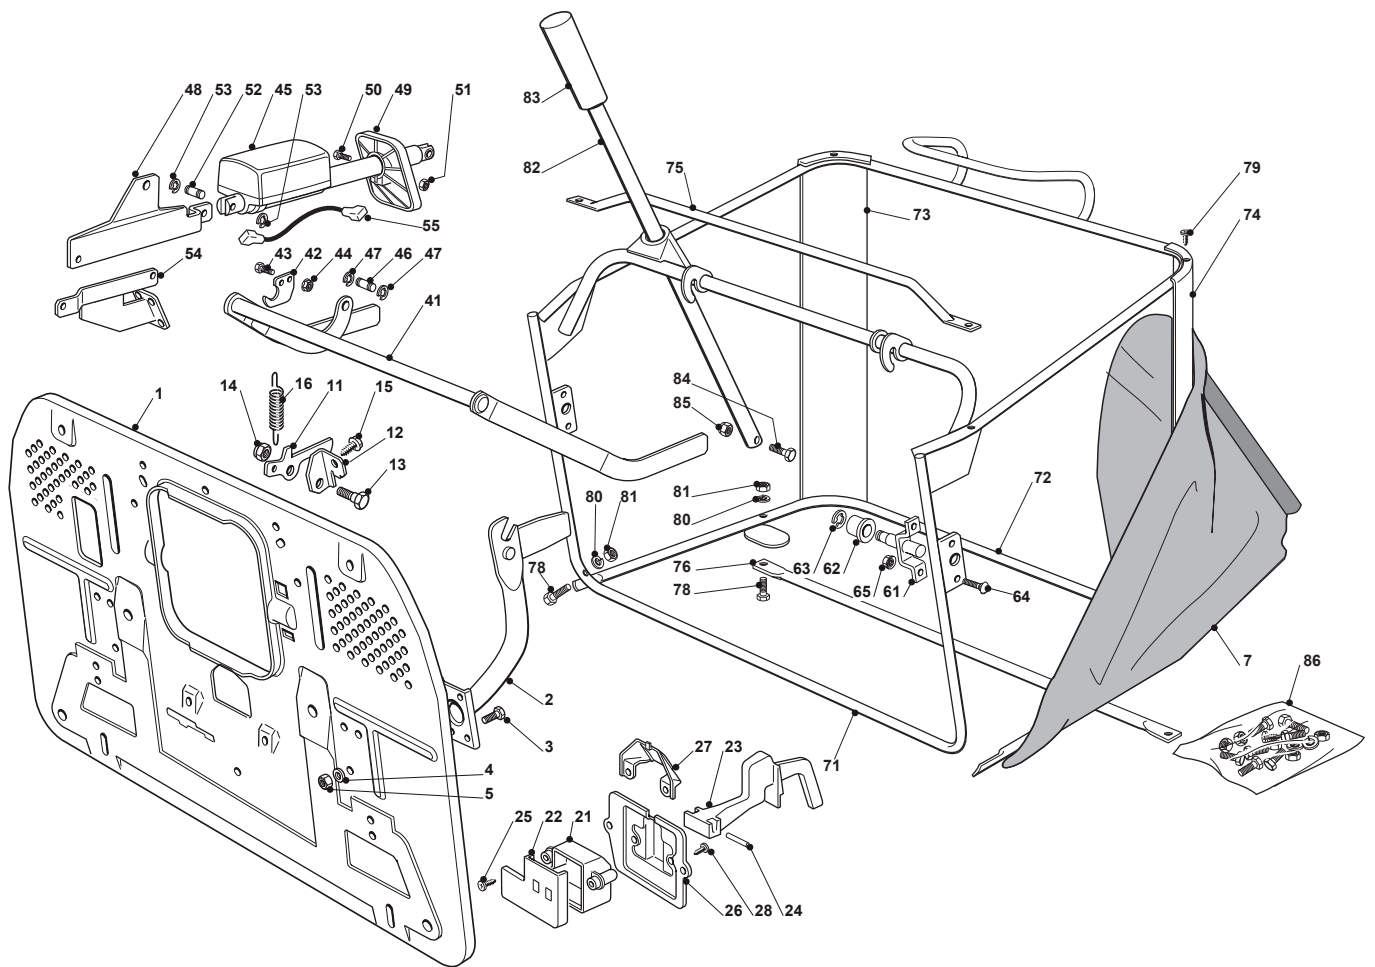

Fig.	Quantity	Part No	Description	Notes
1	1	382547053/0	Plate	
2	2	382774245/0	Support	
3	6	112793102/0	Screw	
4	6	112523060/0	Washer	
5	6	112293201/0	Nut	
7	1	182106000/2	Grasscatcher	
11	1	325774315/1	Bracket	
12	1	325755031/1	Bracket	
13	1	125510080/1	Pin	
14	1	112292102/0	Nut	
15	1	112735122/0	Screw	
16	1	125430210/1	Brake Spring	
21	1	125600041/0	Grassc.Full Micro Protection	
22	1	125600042/0	Grasscatcher Micro Prot Cover	
23	1	125318124/0	Full Grassc. Microswtich Cover	
24	1	112400030/0	Pin	
25	1	112728510/0	Screw	
26	1	325785272/0	Micro Protection	
27	1	125600048/0	Empty Micro Grassc.Protection Cover	
28	2	112728450/0	Screw	
41	1	382000507/1	Axle	
42	2	325774317/0	Grasscatcher Lifting Axle Clam	
43	4	112815210/0	Screw	
44	4	112154510/0	Nut	
45	1	118001000/0	Actuator	
46	1	125510083/0	Pin	
47	2	112000955/0	Benzing Ring	
48	1	325785197/0	Actuator Support	
49	1	325600060/0	Protection	
50	1	112727795/0	Screw	
51	1	112154330/0	Nut	
52	1	125510083/0	Pin	
53	2	112000955/0	Benzing Ring	
54	1	382650209/0	Stiffening	
55	1	125065030/0	Connecting Cable	
61	2	382785147/0	Support	
62	2	125690001/0	Roll	
63	2	112000956/0	Benzing Ring	
64	4	112818690/0	Screw	
65	4	112293201/0	Nut	
71	1	382800093/0	Upper Frame	
72	1	382800002/2	Lower Grasscatcher Frame	
73	1	325032001/1	Right Angular Support	
74	1	325032002/1	Left Angular Support	
75	1	382394001/2	Front Handle	
76	1	382650038/0	Lower Stiffening	
78	4	112792099/0	Screw	
79	4	112729601/1	Screw	
80	4	112582101/0	Grower	
81	4	112292100/0	Nut	
82	1	125869029/1	Grasscatcher Lifting Tube	