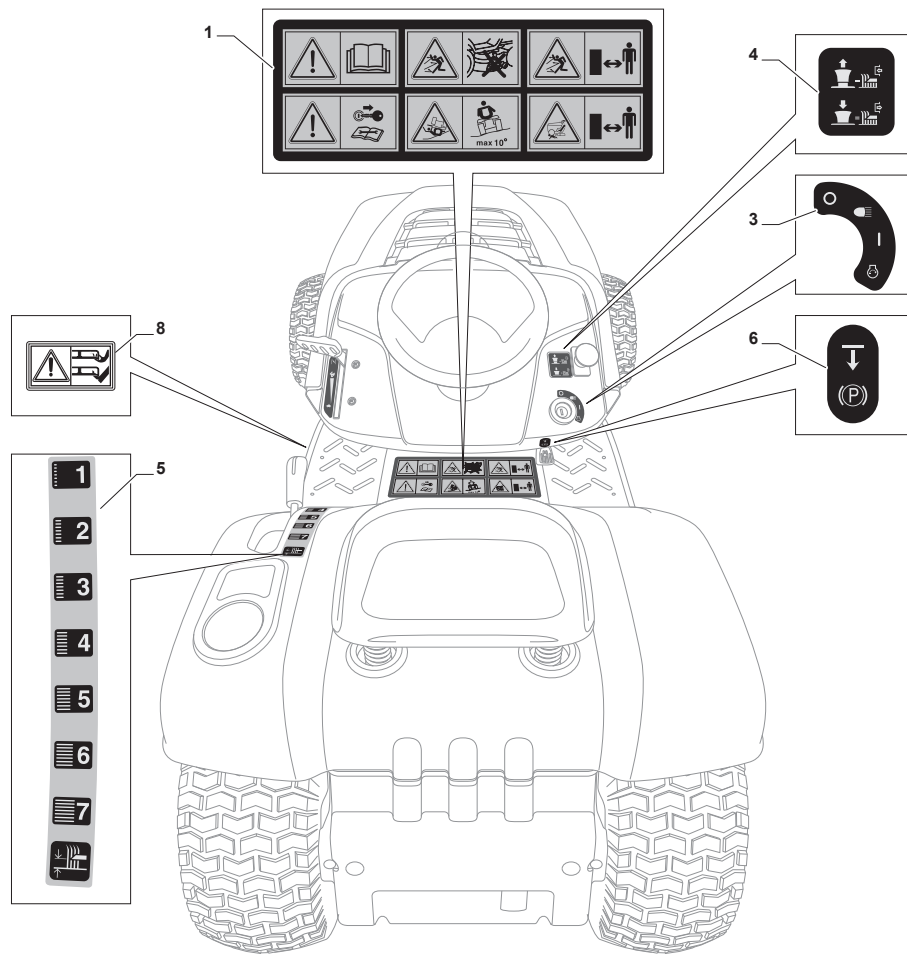

SD 108 HYDRO

Ride-on SD98 - 108 Labels

Issue 20 - 2015

Fig.	Q.ty	Part No	Description	Notes
1	1	114362365/1	Label	
3	1	114363699/0	Label	
4	1	114361438/0	Label	
5	1	114366142/0	Label	
6	1	114363700/0	Label	
8	1	114356699/1	Label