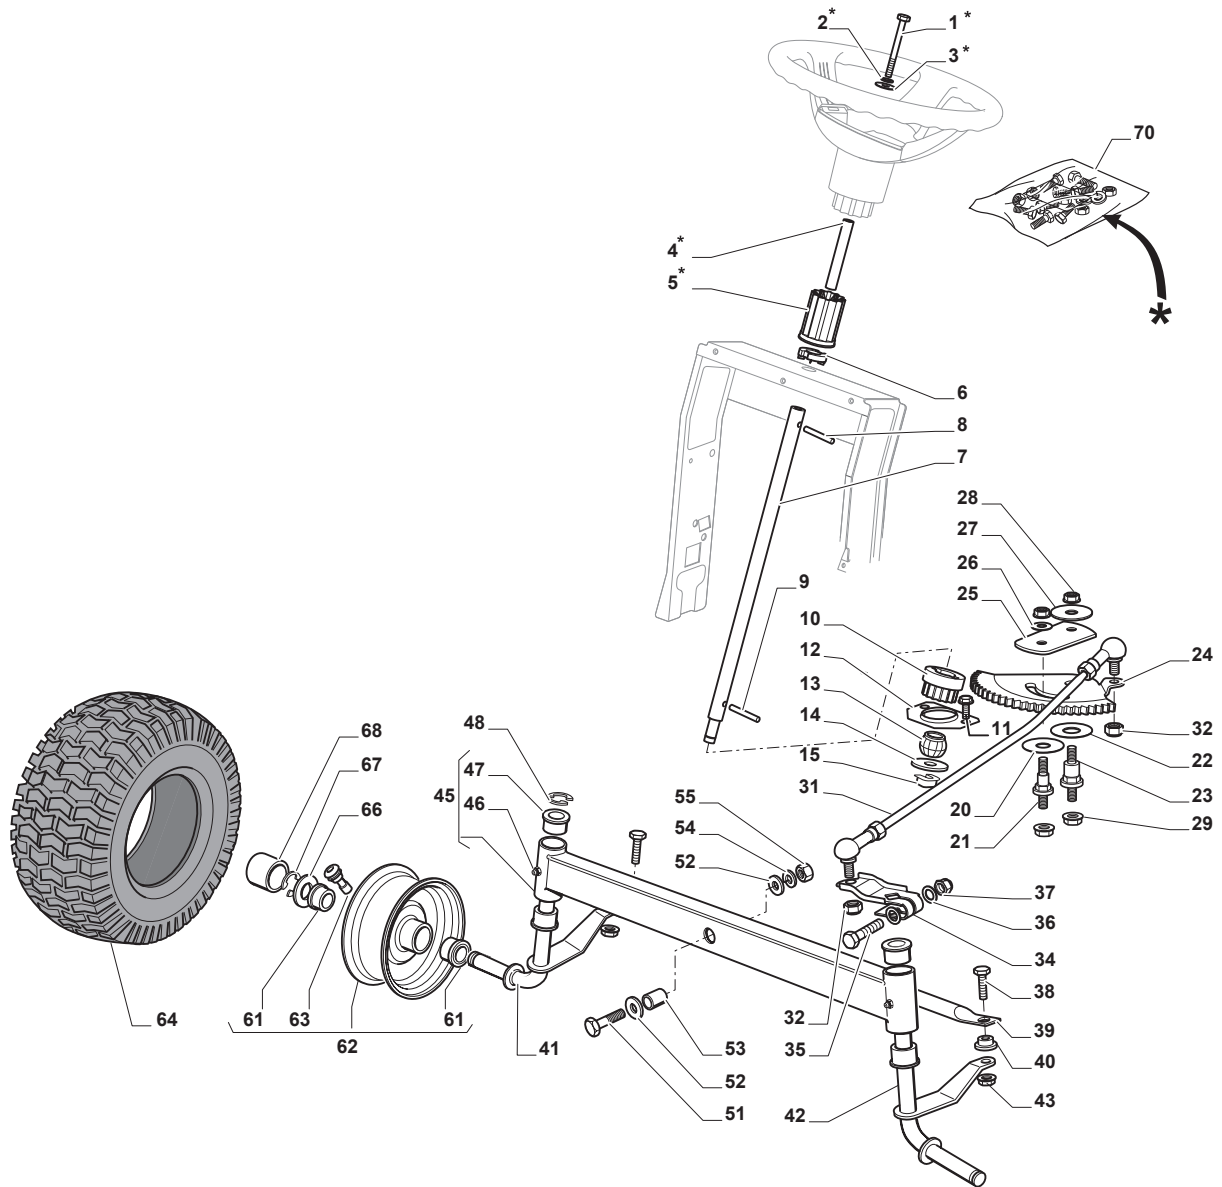

Fig.	Q.ty	Part No	Description	Notes
1	1	112692050/0	Screw	
2	1	112540260/0	Grower	
3	1	112523070/0	Washer	
4	1	125160047/0	Spacer	
5	1	325785318/0	Support	
6	1	325038008/0	Bushing	
7	1	125520007/0	Steering Column	
8	1	112620300/0	Spring	
9	1	112622650/0	Dowel pin	
10	1	125570003/0	Pinion	
11	2	127943051/0	Screw	
12	1	325785213/1	Support	
13	1	325743000/0	Joint	
14	1	112521370/0	Washer	
15	1	112436030/0	Plate	
20	1	322672151/0	Antifriction Washer	
21	1	125510104/0	Pin	
22	1	125670023/0	Washer	
23	1	125510109/0	Pin	
24	1	325735519/0	Steering Sector	
25	1	325547233/0	Plate	
26	1	112369500/0	Elastic Washer	
27	1	122160400/0	Elastic Disc	
28	2	112155010/0	Nut	
29	2	112154210/0	Nut	
31	1	382000566/1	Steering Rod	
32	2	112156602/0	Nut	
34	1	325318243/0	Lever	
35	1	112692390/0	Screw	
36	2	112521360/0	Washer	
37	1	112156602/0	Nut	
38	2	125510103/0	Pin	
39	1	325840029/0	Tie Rod	
40	2	325038007/0	Bushing	
41	1	382230369/0	Right Stub Axle	13 inch
41	1	382230373/0	Right Stub Axle	15 inch
42	1	382230371/0	Left Stub Axle	13 inch
42	1	382230375/0	Left Stub Axle	15 inch
43	2	112155000/0	Nut	
45	1	382034030/0	Equalizer With Bush And Lubricator	
46	2	112379511/0	Grease Dispenser	
47	4	125034002/1	Bushing	
48	1	112001010/0	Benzing Ring	
51	1	112692695/0	Screw	
52	2	112523100/0	Washer	
53	1	125160016/0	Spacer	
54	1	112587100/0	Grower	
55	1	112295300/0	Nut	
61	4	125122200/2	Bearing	
62	2	182000598/0	Rimm	
63	2	125950000/0	Valve	