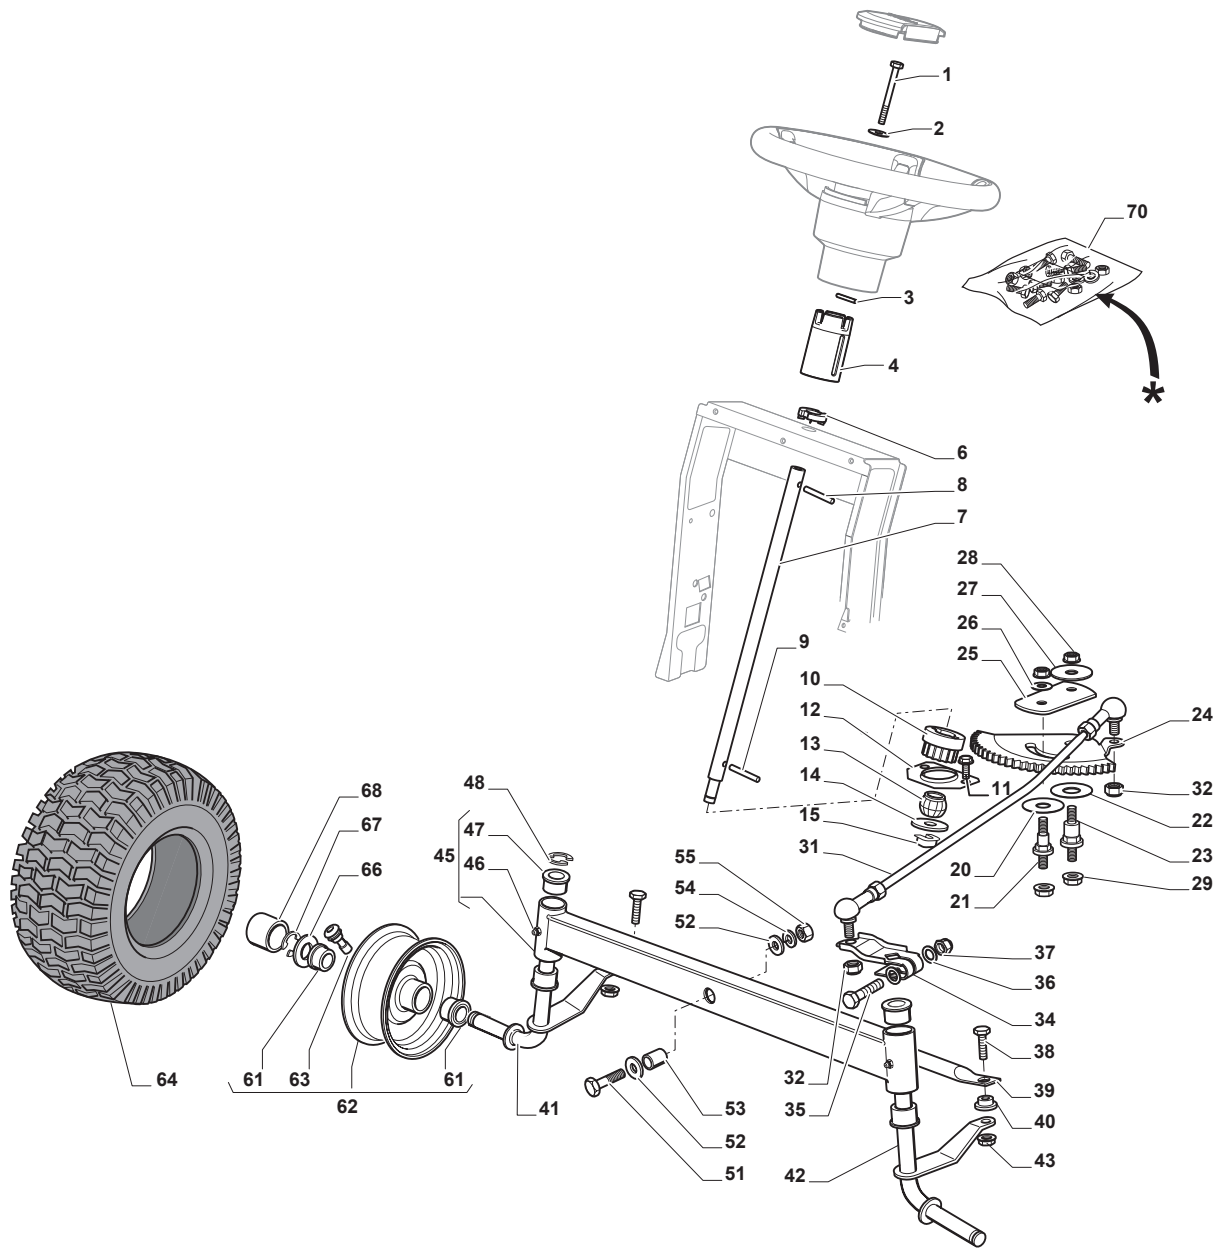

# SD 108 HYDRO

Ride-on SD98 - 108 Steering for B&S Engine with Oil Filter

Issue 20 - 2015

Fig.	Q.ty	Part No	Description	Notes
64	2	125590014/0	Tyre	13 inch
64	2	127590066/0	Tyre	15 inch
66	2	125670005/1	Washer	
67	2	112001010/0	Benzing Ring	
68	2	322110233/0	Hub Cover	Standard Black Cover
68	2	322110239/0	Hub Cover	Stiga Style Cover
70	1	382180124/0	Screw	

Fig.	Q.ty	Part No	Description	Notes
1	1	112692050/0	Screw	
2	1	112540260/0	Grower	
3	1	112523070/0	Washer	
4	1	382785266/0	Support	
6	1	325038008/0	Bushing	
7	1	125520007/0	Steering Column	
8	1	112620300/0	Spring	
9	1	112622650/0	Dowel pin	
10	1	125570003/0	Pinion	
11	2	127943051/0	Screw	
12	1	325785213/1	Support	
13	1	325743000/0	Joint	
14	1	112521370/0	Washer	
15	1	112436030/0	Plate	
20	1	322672151/0	Antifriction Washer	
21	1	125510104/0	Pin	
22	1	125670023/0	Washer	
23	1	125510109/0	Pin	
24	1	325735519/0	Steering Sector	
25	1	325547233/0	Plate	
26	1	112369500/0	Elastic Washer	
27	1	122160400/0	Elastic Disc	
28	2	112155010/0	Nut	
29	2	112155010/0	Nut	
31	1	382000566/2	Steering Rod	
32	2	112156602/0	Nut	
34	1	325318243/0	Lever	
35	1	112692390/0	Screw	
36	2	112521360/0	Washer	
37	1	112156602/0	Nut	
38	2	125510103/0	Pin	
39	1	325840029/0	Tie Rod	
40	2	325038007/0	Bushing	
41	1	382230369/0	Right Stub Axle	13 inch
41	1	382230373/0	Right Stub Axle	15 inch
42	1	382230371/0	Left Stub Axle	13 inch
42	1	382230375/0	Left Stub Axle	15 inch
43	2	112155000/0	Nut	
45	1	382034030/0	Equalizer With Bush And Lubricator	
46	2	112379511/0	Grease Dispenser	
47	4	125034002/1	Bushing	
48	1	112001010/0	Benzing Ring	
51	1	112692695/0	Screw	
52	2	112523100/0	Washer	
53	1	125160016/0	Spacer	
54	1	112587100/0	Grower	
55	1	112295300/0	Nut	
61	4	125122200/2	Bearing	
62	2	182000598/0	Rimm	
63	2	125950000/0	Valve	
64	2	125590014/0	Tyre	13 inch