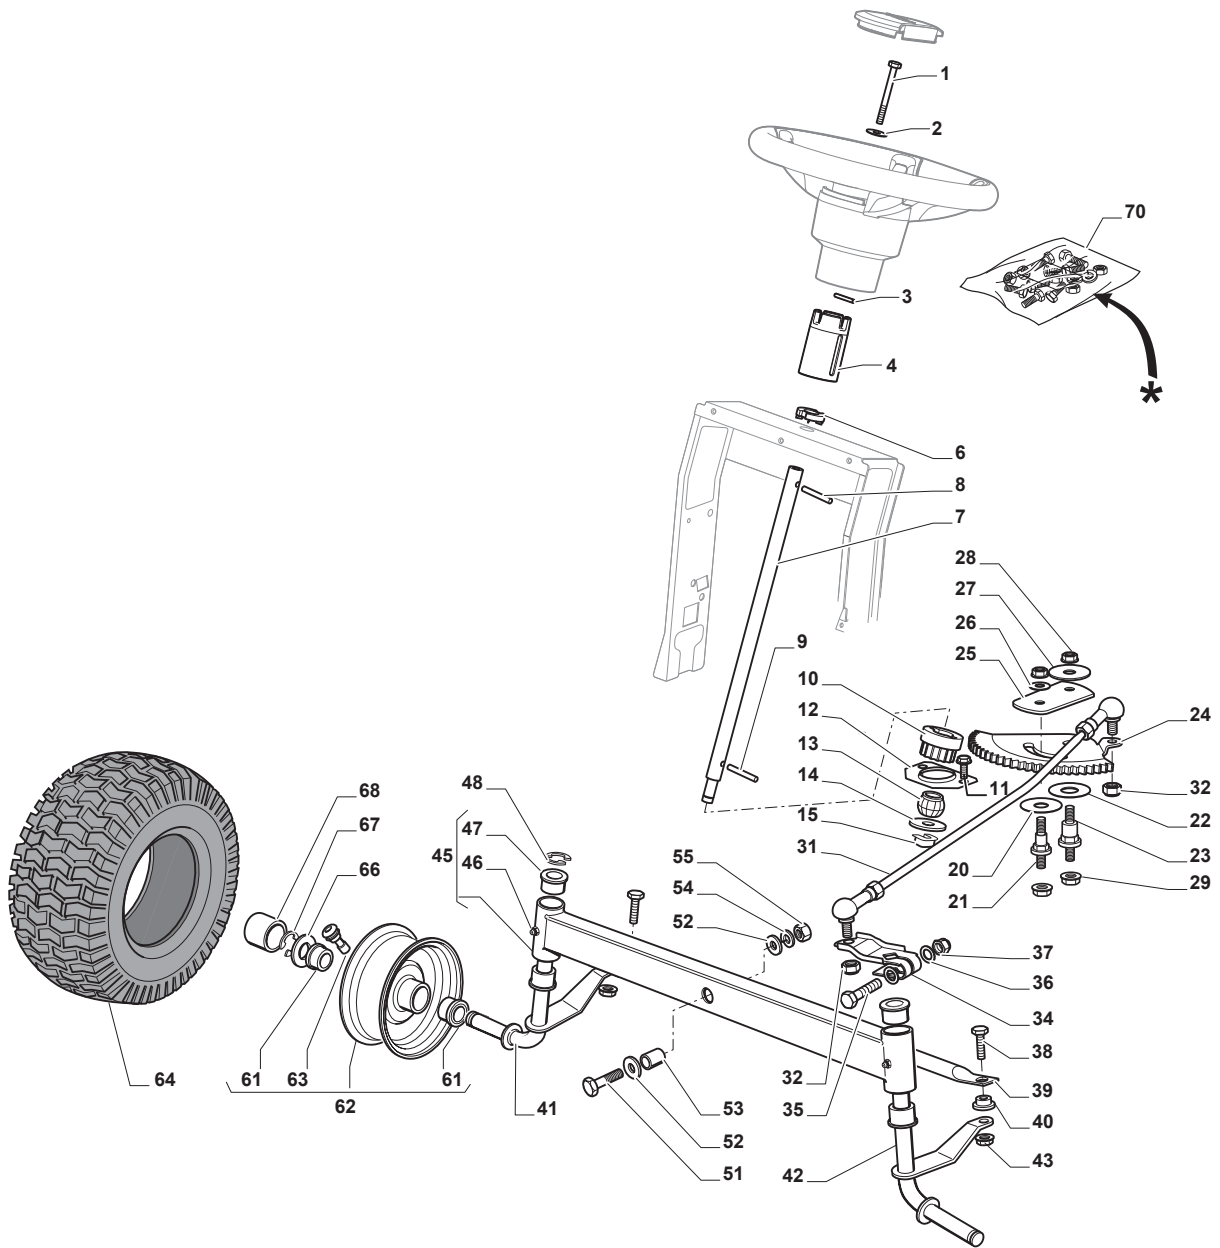

# SD 108 HYDRO

Ride-on SD98 - 108 Steering for B&S Engine with Oil Filter

Issue 20 - 2015

Fig.	Q.ty	Part No	Description	Notes
64	2	125590014/0	Tyre	13 inch
64	2	127590066/0	Tyre	15 inch
66	2	125670005/1	Washer	
67	2	112001010/0	Benzing Ring	
68	2	322110233/0	Hub Cover	Standard Black Cover
68	2	322110239/0	Hub Cover	Stiga Style Cover
70	1	382180124/0	Screw	

Fig.	Q.ty	Part No	Description	Notes
1	1	112692050/0	Screw	
2	1	112540260/0	Grower	
3	1	112523070/0	Washer	
4	1	382785266/0	Support	
6	1	325038008/0	Bushing	
7	1	125520007/0	Steering Column	
8	1	112620300/0	Spring	
9	1	112622650/0	Dowel pin	
10	1	125570003/0	Pinion	
11	2	127943051/0	Screw	
12	1	325785213/1	Support	
13	1	325743000/0	Joint	
14	1	112521370/0	Washer	
15	1	112436030/0	Plate	
20	1	322672151/0	Antifriction Washer	
21	1	125510104/0	Pin	
22	1	125670023/0	Washer	
23	1	125510109/0	Pin	
24	1	325735519/0	Steering Sector	
25	1	325547233/0	Plate	
26	1	112369500/0	Elastic Washer	
27	1	122160400/0	Elastic Disc	
28	2	112155010/0	Nut	
29	2	112155010/0	Nut	
31	1	382000566/2	Steering Rod	
32	2	112156602/0	Nut	
34	1	325318243/0	Lever	
35	1	112692390/0	Screw	
36	2	112521360/0	Washer	
37	1	112156602/0	Nut	
38	2	125510103/0	Pin	
39	1	325840029/0	Tie Rod	
40	2	325038007/0	Bushing	
41	1	382230369/0	Right Stub Axle	13 inch
41	1	382230373/0	Right Stub Axle	15 inch
42	1	382230371/0	Left Stub Axle	13 inch
42	1	382230375/0	Left Stub Axle	15 inch
43	2	112155000/0	Nut	
45	1	382034030/0	Equalizer With Bush And Lubricator	
46	2	112379511/0	Grease Dispenser	
47	4	125034002/1	Bushing	
48	1	112001010/0	Benzing Ring	
51	1	112692695/0	Screw	
52	2	112523100/0	Washer	
53	1	125160016/0	Spacer	
54	1	112587100/0	Grower	
55	1	112295300/0	Nut	
61	4	125122200/2	Bearing	
62	2	182000598/0	Rimm	
63	2	125950000/0	Valve	
64	2	125590014/0	Tyre	13 inch