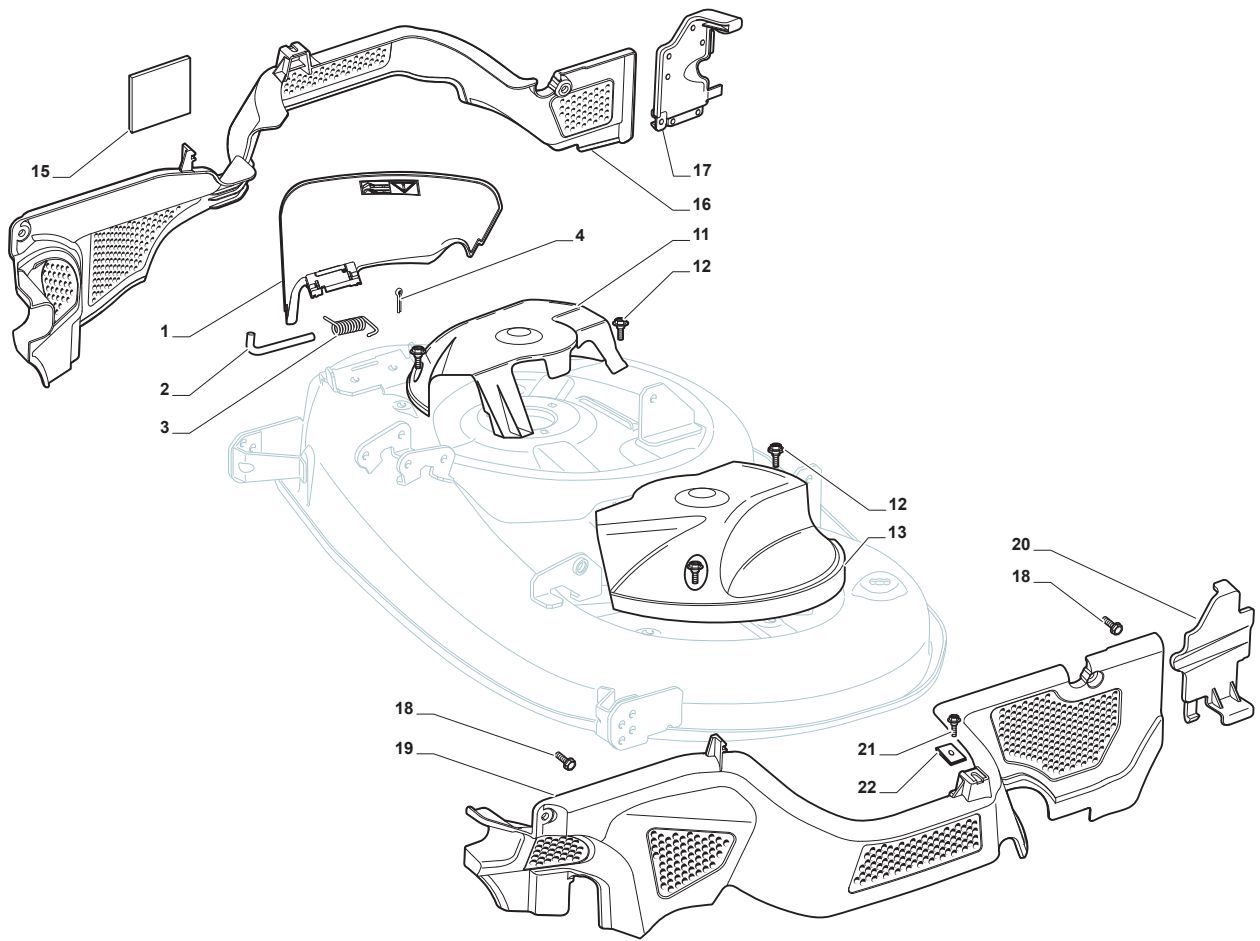

SD 108 HYDRO

Ride-on SD98 - 108 Guards

Issue 20 - 2015

Fig.	Q.ty	Part No	Description	Notes
1	1	325600087/1	Exit Protection	
2	1	125510073/0	Fulcrum Pin	
3	1	125430242/1	Spring	
4	1	112141418/0	Cotter Pin	
11	1	325600088/0	Right Belt Protection Carter	
12	4	125943006/0	Screw	
13	1	325600089/0	Left Belt Protection	
16	1	325060154/0	Case	
17	1	325600082/0	Guard	
18	4	125943011/0	Screw	
19	1	325060155/0	Case	
20	1	325600083/0	Guard	
21	2	127943051/0	Screw	
22	2	112437506/0	Plate