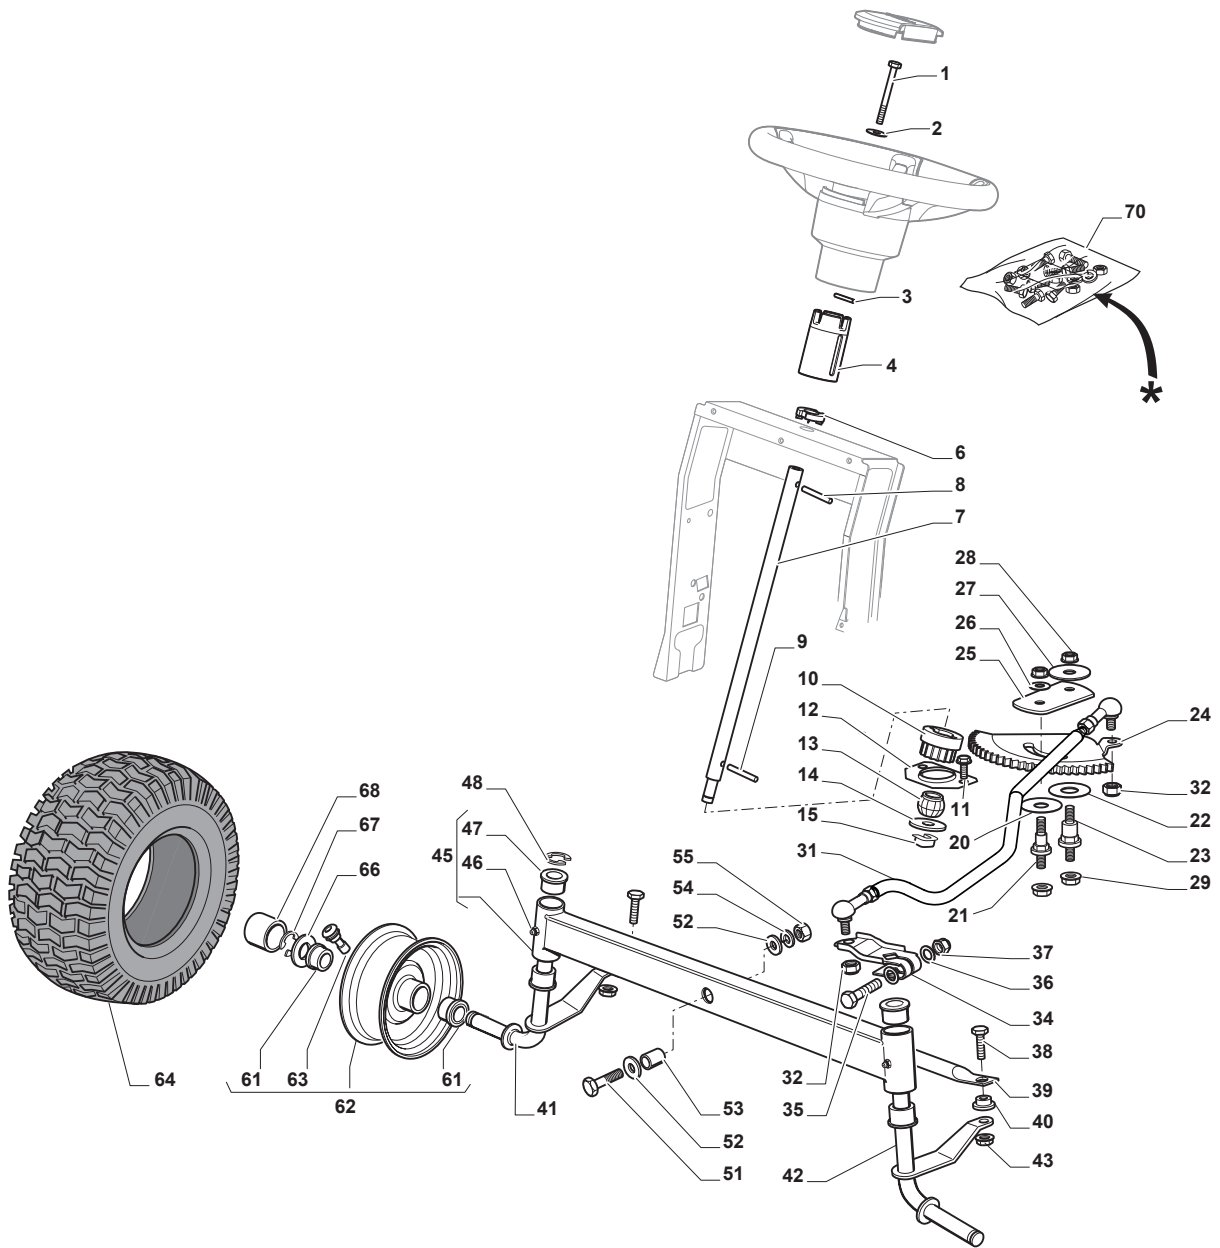

SD 108 HYDRO

Ride-on SD98 - 108 Steering for B&S Engine with Oil Filter for STIGA
Models

Issue 20 - 2015

Fig.	Q.ty	Part No	Description	Notes
64	2	127590066/0	Tyre	15 inch
66	2	125670005/1	Washer	
67	2	112001010/0	Benzing Ring	
68	2	322110233/0	Hub Cover	Standard Black Cover
68	2	322110239/0	Hub Cover	Stiga Style Cover
70	1	382180124/0	Screw