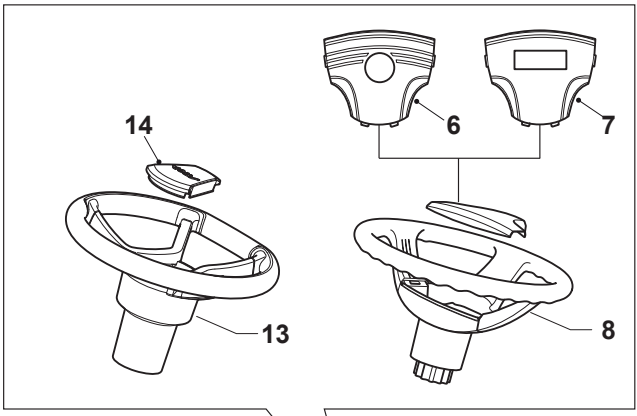

# SD 108 HYDRO

Ride-on SD98 - 108    Optionals On Request

Issue 20 - 2015

Fig.	Q.ty	Part No	Description	Notes
1	1	382869038/0	Muffler Protection	
2	4	125943008/0	Screw	
5	2	382650211/0	Stiffening	
6	1	382033111/0	Rod	
7	2	112155000/0	Nut	
8	1	125510021/1	Hitch Pin	
9	1	124487999/0	Spring Pin	
10	2	112815205/0	Screw	
11	1	325140107/0	Deflector	
12	2	325785473/0	Pin	
13	2	125580040/0	Pin	
14	2	118737221/0	Clip	
15	2	112292102/0	Nut	
16	2	112604899/0	Crown Fastener	