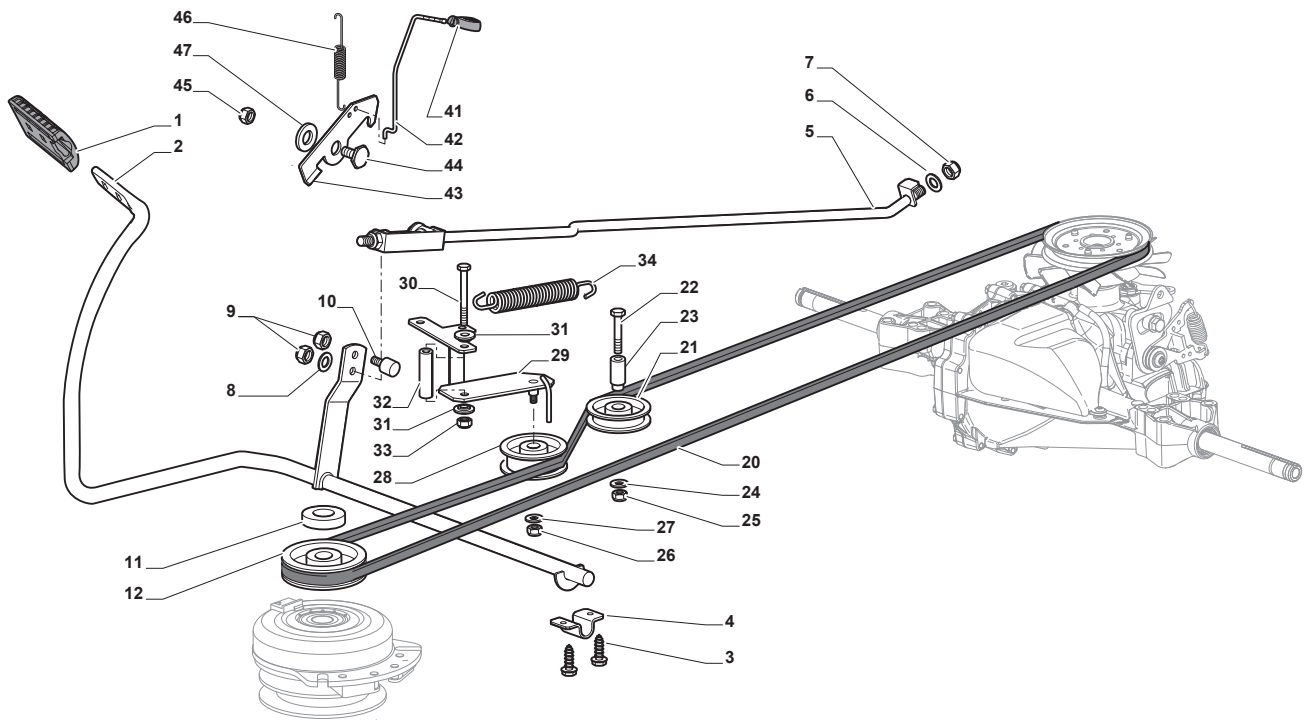

# SD 108 HYDRO

Ride-on SD98 - 108 Steering for B&S Engine with Oil Filter for STIGA  
Models

Issue 20 - 2015

Fig.	Q.ty	Part No	Description	Notes
64	2	127590066/0	Tyre	15 inch
66	2	125670005/1	Washer	
67	2	112001010/0	Benzing Ring	
68	2	322110233/0	Hub Cover	Standard Black Cover
68	2	322110239/0	Hub Cover	Stiga Style Cover
70	1	382180124/0	Screw	

Fig.	Q.ty	Part No	Description	Notes
44	1	122524970/3	Pin	
1	1	325110409/0	Clamp Cover	
2	1	382000641/0	Pedal	
3	4	112735599/0	Screw	
4	2	325547231/0	Plate	
5	1	382000576/0	Rod	
6	1	112521360/0	Washer	
7	1	112156602/0	Nut	
8	1	325670011/0	Antifriction Washer	
9	2	112155000/0	Nut	
10	1	125510116/0	Pin	
11	1	125160021/0	Spacer	
12	1	125601577/0	Pulley	
20	1	135062003/0	Belt	
21	1	325601599/0	Pulley	
22	1	112691400/0	Screw	
23	1	125160083/0	Spacer	
24	1	112523060/0	Washer	
25	1	112155000/0	Nut	
26	1	112155000/0	Nut	
27	1	112523060/0	Washer	
28	1	125601554/0	Pulley	
29	1	382318245/0	Lever	
30	1	112691600/0	Screw	
31	2	125038002/1	Bushing	
32	1	125160027/0	Spacer	
33	1	112155000/0	Nut	
34	1	125430262/0	Spring	
41	1	125394509/1	Knob	
42	1	125033113/0	Rod	
43	1	325253011/1	Hook	
44	1	122524970/2	Fulcrum Pin	
45	1	112155000/0	Nut	
46	1	125430213/0	Spring	
47	1	112523060/0	Washer	