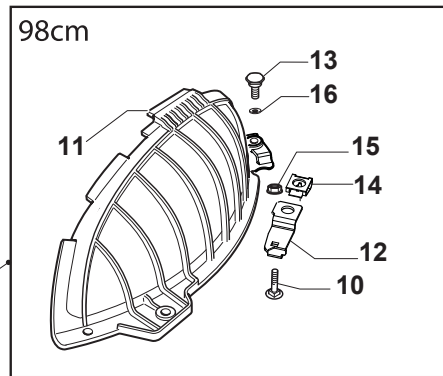

SDX 108 HYDRO

Ride-on SD98 - 108   Optionals On Request

Issue 19 - 2015

Fig.	Q.ty	Part No	Description	Notes
1	1	382869038/0	Muffler Protection	
2	4	125943008/0	Screw	
5	2	382650211/0	Stiffening	
6	1	382033111/0	Rod	
7	2	112155000/0	Nut	
8	1	125510021/1	Hitch Pin	
9	1	124487999/0	Spring Pin	
10	2	112815205/0	Screw	
11	1	325140107/0	Deflector	
12	2	325785473/0	Pin	
13	2	125580040/0	Pin	
14	2	118737221/0	Clip	
15	2	112292102/0	Nut	
16	2	112604899/0	Crown Fastener