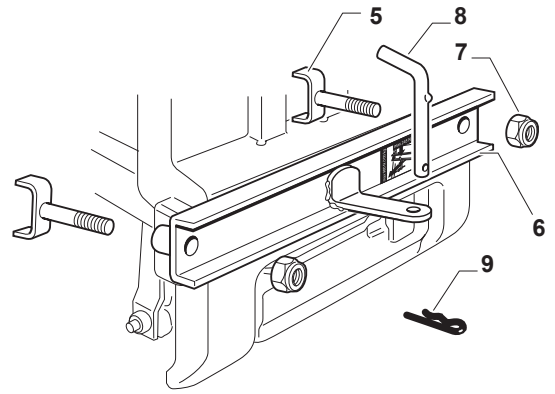

SDX 108 HYDRO

Ride-on SD98 - 108   Optionals On Request

Issue 19 - 2015

Fig.	Q.ty	Part No	Description	Notes
1	1	382869038/0	Muffler Protection	
2	4	125943008/0	Screw	
5	2	382650211/0	Stiffening	
6	1	382033111/0	Rod	
7	2	112155000/0	Nut	
8	1	125510021/1	Hitch Pin	
9	1	124487999/0	Spring Pin	
10	2	112815205/0	Screw	
11	1	325140107/0	Deflector	
12	2	325785473/0	Pin	
13	2	125580040/0	Pin	
14	2	118737221/0	Clip	
15	2	112292102/0	Nut	
16	2	112604899/0	Crown Fastener