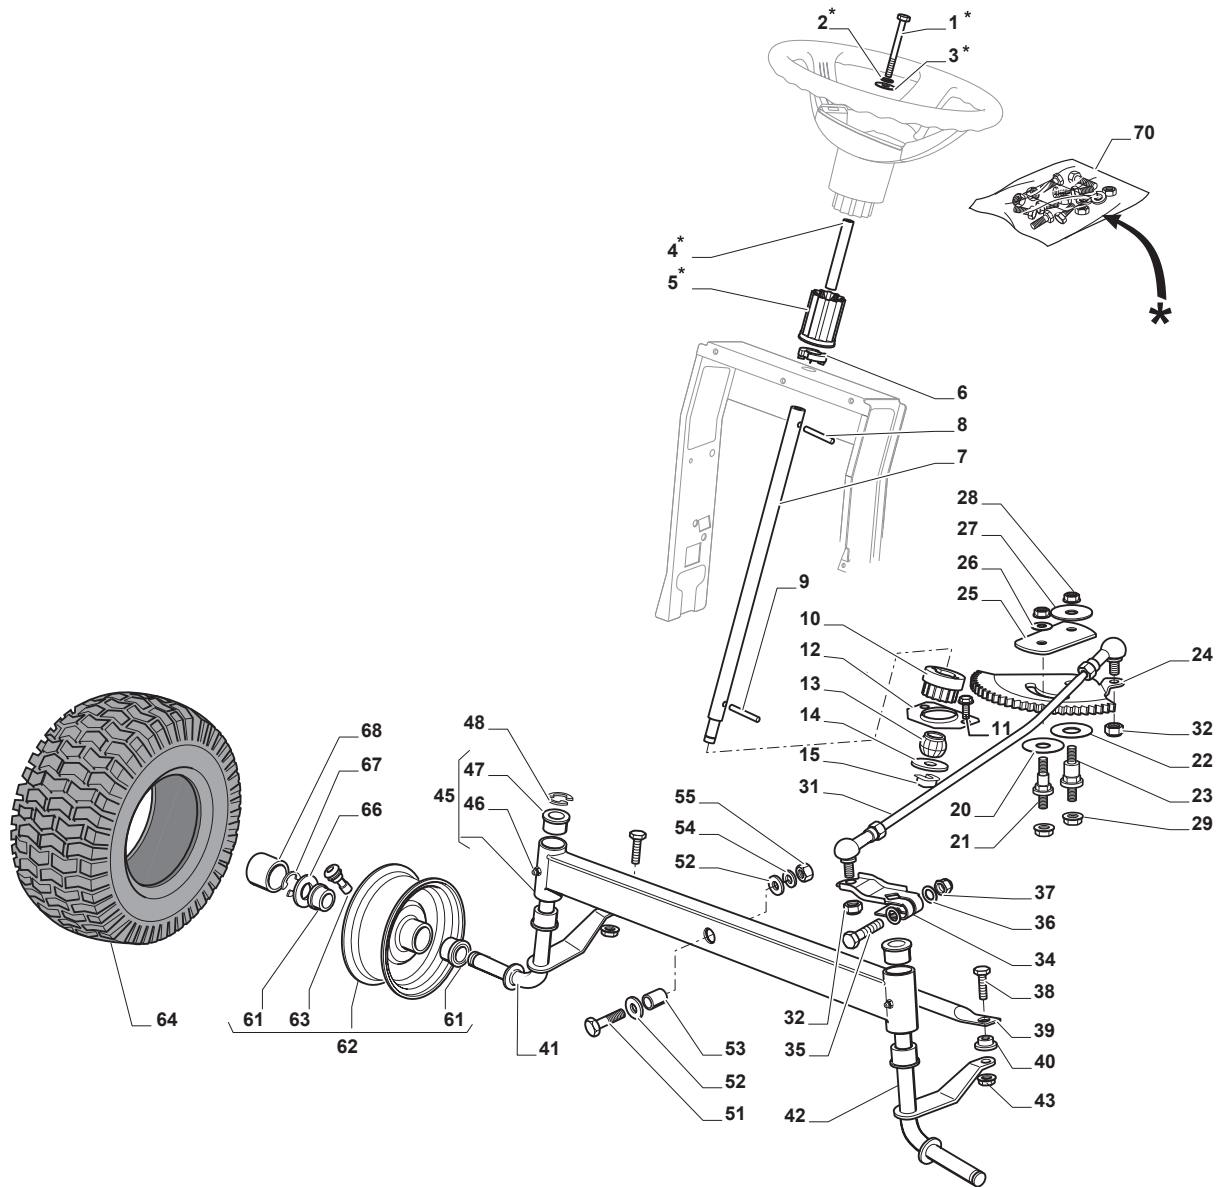

Fig.	Q.ty	Part No	Description	Notes
1	1	325076910/0	Upper Engine Hood Red	
2	1	325410901/0	Right Grill	
3	1	325410902/0	Left Grill	
4	1	325785365/0	Engine Hood Support	
5	4	112735403/0	Screw	
6	1	325263302/1	Air Intake Grill	
7	4	112728692/0	Screw	
8	1	325076911/1	Lower Engine Hood	
9	2	114365476/1	Light Label	
11	1	325785298/0	Dashboard Support	
12	4	125943010/0	Screw	
13	2	325270325/0	Guide	
14	2	112735599/0	Screw	
15	3	112735406/0	Screw	
16	3	112523040/0	Washer	
17	1	325120259/0	Dashboard	
18	2	125943010/0	Screw	
19	2	325260003/0	Grommet	
21	1	325120203/0	Cover	
22	1	325605003/0	Button	
23	1	325256250/0	Screw Ring	
25	1	325110383/1	Cover, Red	
26	1	125943010/0	Screw	
33	4	112735406/0	Screw	
34	1	325110382/0	Red Wheels Cover	
35	1	112437506/0	Plate	
36	2	125943010/0	Screw	
37	2	112735406/0	Screw	
38	2	112523040/0	Washer	
39	1	325547208/2	Plate	
40	2	125943010/0	Screw	
42	1	325110384/0	Right Footboard Cover	
43	1	325110385/0	Left Footboard Cover	
56	1	325207190/0	Cover	
57	4	112523050/0	Washer	
58	2	112735403/0	Screw	