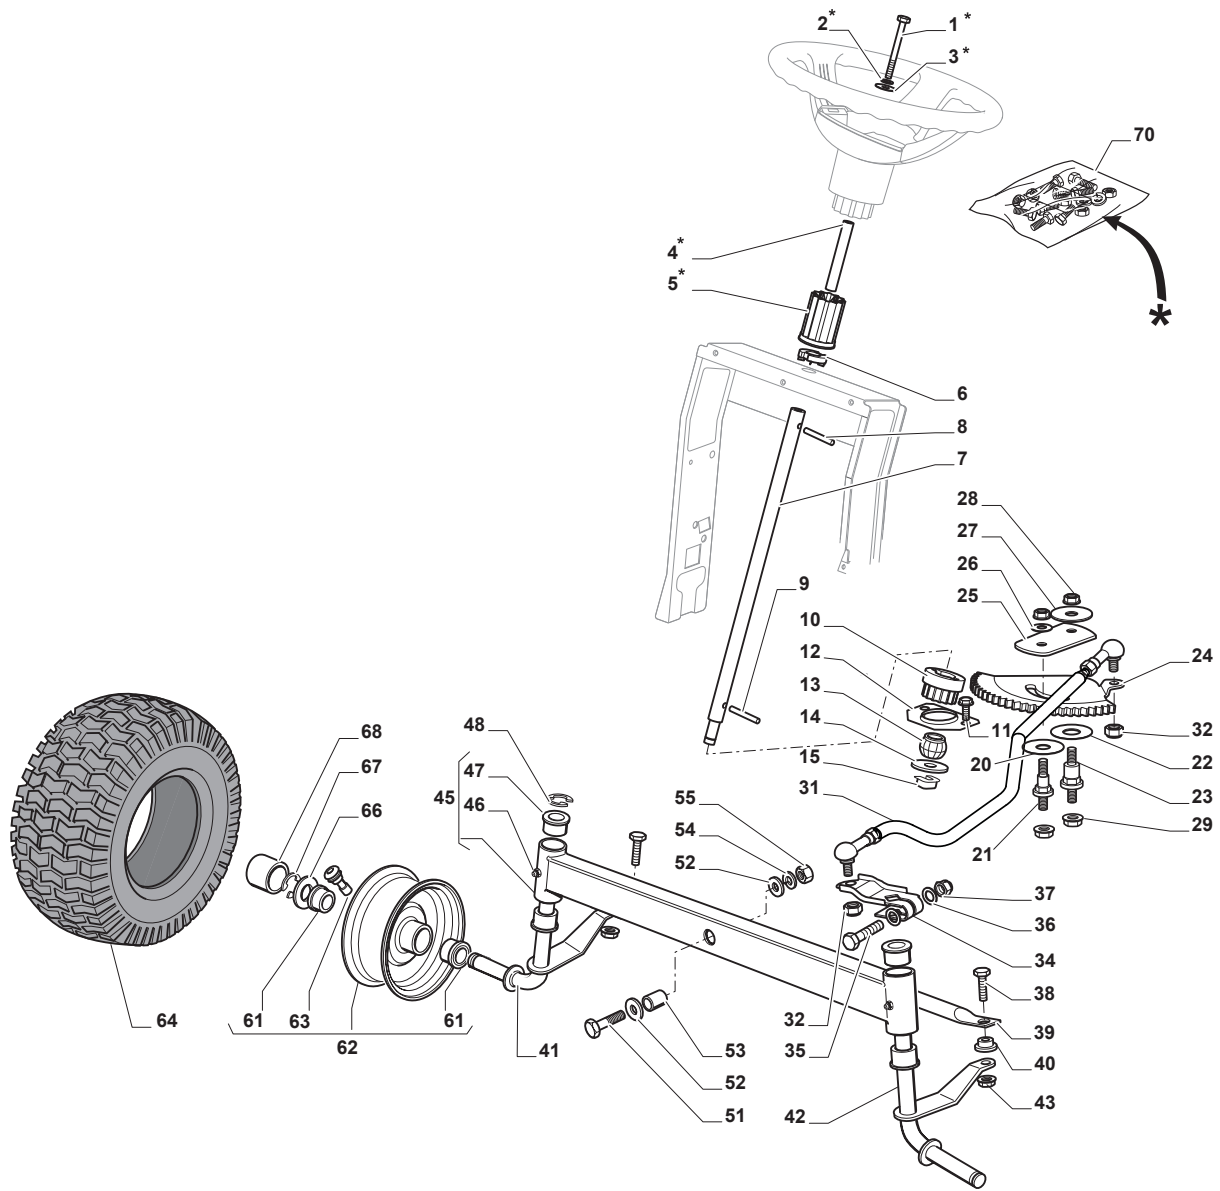

SDX 108 HYDRO

Ride-on SD98 - 108 Steering for B&S Engine with Oil Filter

Issue 19 - 2015

Fig.	Q.ty	Part No	Description	Notes
64	2	125590014/0	Tyre	13 inch
64	2	127590066/0	Tyre	15 inch
66	2	125670005/1	Washer	
67	2	112001010/0	Benzing Ring	
68	2	322110233/0	Hub Cover	Standard Black Cover
68	2	322110239/0	Hub Cover	Stiga Style Cover
70	1	382180124/0	Screw