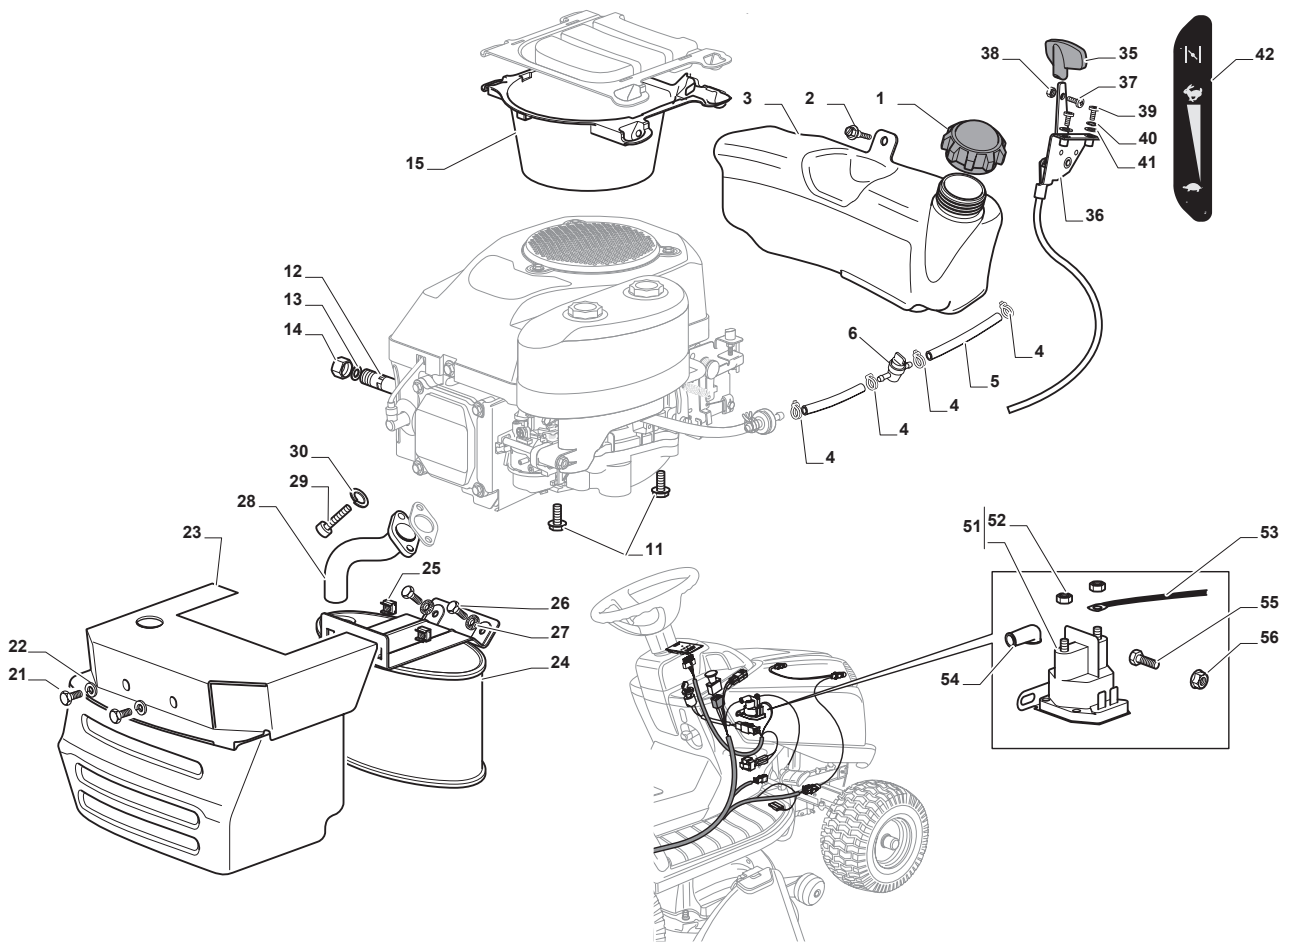

Issue 19 - 2015

Fig.	Q.ty	Part No	Description	Notes
1	1	325600087/1	Exit Protection	
2	1	125510073/0	Fulcrum Pin	
3	1	125430242/1	Spring	
4	1	112141418/0	Cotter Pin	
11	1	325600088/0	Right Belt Protection Carter	
12	4	125943006/0	Screw	
13	1	325600089/0	Left Belt Protection	
16	1	325060154/0	Case	
17	1	325600082/0	Guard	
18	4	125943011/0	Screw	
19	1	325060155/0	Case	
20	1	325600083/0	Guard	
21	2	127943051/0	Screw	
22	2	112437506/0	Plate	