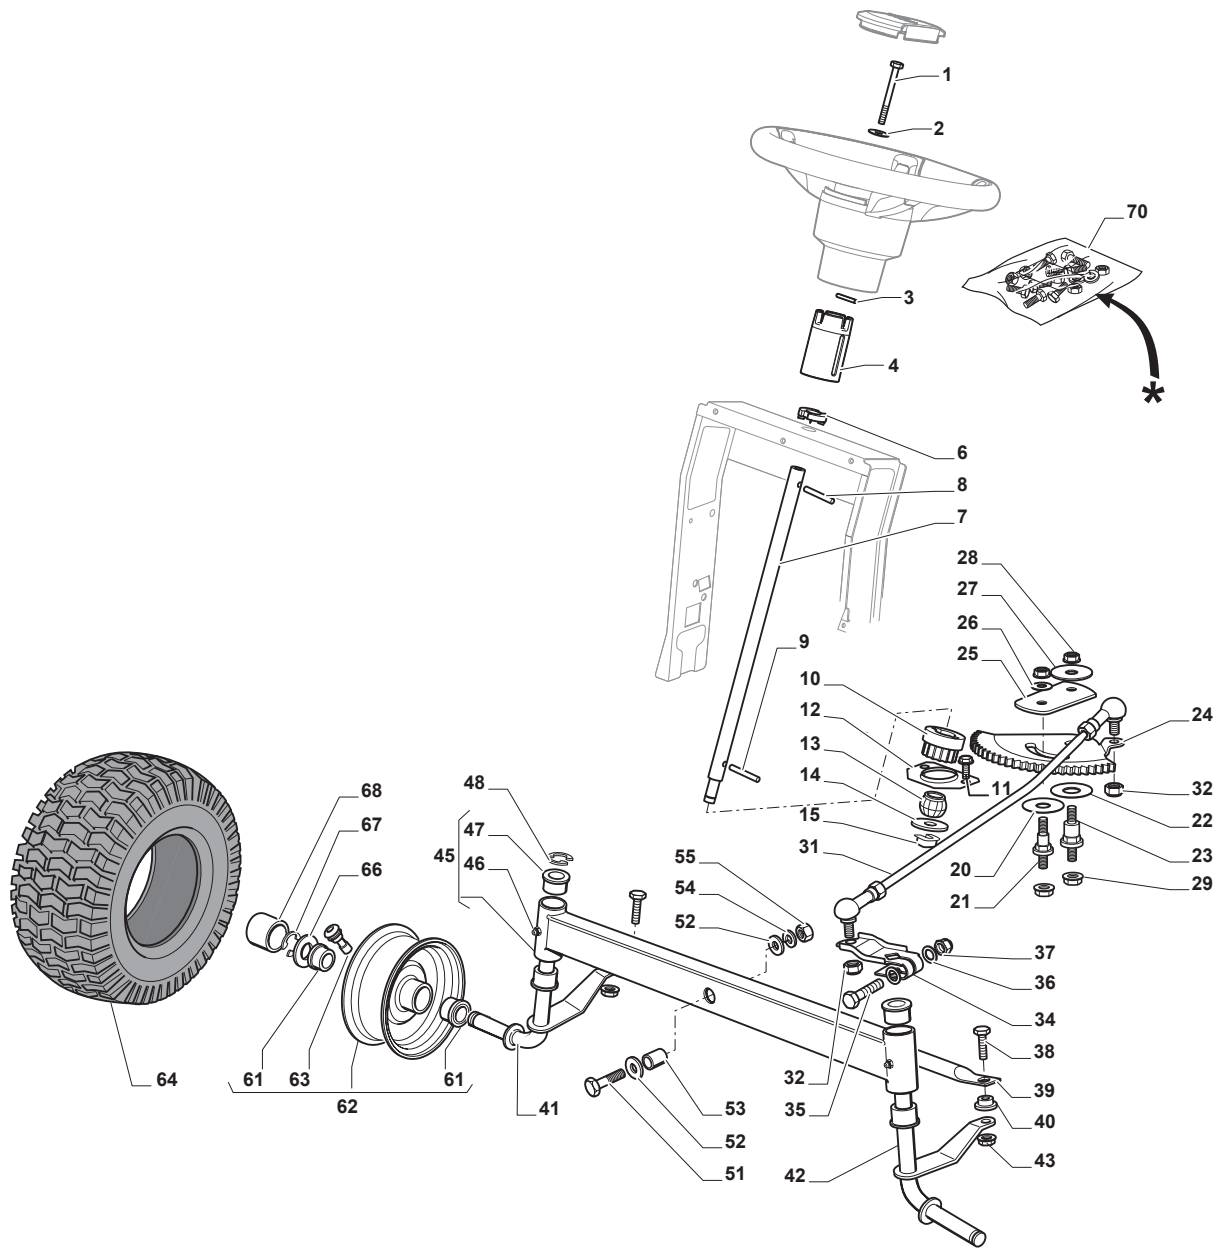

SDX 108 HYDRO

Ride-on SD98 - 108 Steering for B&S Engine with Oil Filter

Issue 19 - 2015

Fig.	Q.ty	Part No	Description	Notes
64	2	125590014/0	Tyre	13 inch
64	2	127590066/0	Tyre	15 inch
66	2	125670005/1	Washer	
67	2	112001010/0	Benzing Ring	
68	2	322110233/0	Hub Cover	Standard Black Cover
68	2	322110239/0	Hub Cover	Stiga Style Cover
70	1	382180124/0	Screw	

Fig.	Q.ty	Part No	Description	Notes
1	1	112692050/0	Screw	
2	1	112540260/0	Grower	
3	1	112523070/0	Washer	
4	1	382785266/0	Support	
6	1	325038008/0	Bushing	
7	1	125520007/0	Steering Column	
8	1	112620300/0	Spring	
9	1	112622650/0	Dowel pin	
10	1	125570003/0	Pinion	
11	2	127943051/0	Screw	
12	1	325785213/1	Support	
13	1	325743000/0	Joint	
14	1	112521370/0	Washer	
15	1	112436030/0	Plate	
20	1	322672151/0	Antifriction Washer	
21	1	125510104/0	Pin	
22	1	125670023/0	Washer	
23	1	125510109/0	Pin	
24	1	325735519/0	Steering Sector	
25	1	325547233/0	Plate	
26	1	112369500/0	Elastic Washer	
27	1	122160400/0	Elastic Disc	
28	2	112155010/0	Nut	
29	2	112155010/0	Nut	
31	1	382000566/2	Steering Rod	
32	2	112156602/0	Nut	
34	1	325318243/0	Lever	
35	1	112692390/0	Screw	
36	2	112521360/0	Washer	
37	1	112156602/0	Nut	
38	2	125510103/0	Pin	
39	1	325840029/0	Tie Rod	
40	2	325038007/0	Bushing	
41	1	382230369/0	Right Stub Axle	13 inch
41	1	382230373/0	Right Stub Axle	15 inch
42	1	382230371/0	Left Stub Axle	13 inch
42	1	382230375/0	Left Stub Axle	15 inch
43	2	112155000/0	Nut	
45	1	382034030/0	Equalizer With Bush And Lubricator	
46	2	112379511/0	Grease Dispenser	
47	4	125034002/1	Bushing	
48	1	112001010/0	Benzing Ring	
51	1	112692695/0	Screw	
52	2	112523100/0	Washer	
53	1	125160016/0	Spacer	
54	1	112587100/0	Grower	
55	1	112295300/0	Nut	
61	4	125122200/2	Bearing	
62	2	182000598/0	Rimm	
63	2	125950000/0	Valve	
64	2	125590014/0	Tyre	13 inch