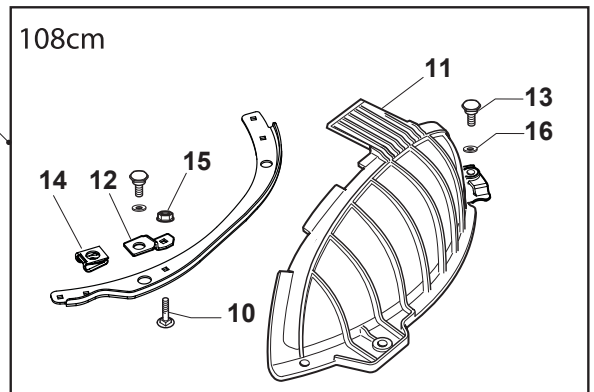

SDX 108 HYDRO

Ride-on SD98 - 108   Optionals On Request

Issue 19 - 2015

Fig.	Q.ty	Part No	Description	Notes
1	1	382869038/0	Muffler Protection	
2	4	125943008/0	Screw	
5	2	382650211/0	Stiffening	
6	1	382033111/0	Rod	
7	2	112155000/0	Nut	
8	1	125510021/1	Hitch Pin	
9	1	124487999/0	Spring Pin	
10	2	112815205/0	Screw	
11	1	325140107/0	Deflector	
12	2	325785473/0	Pin	
13	2	125580040/0	Pin	
14	2	118737221/0	Clip	
15	2	112292102/0	Nut	
16	2	112604899/0	Crown Fastener