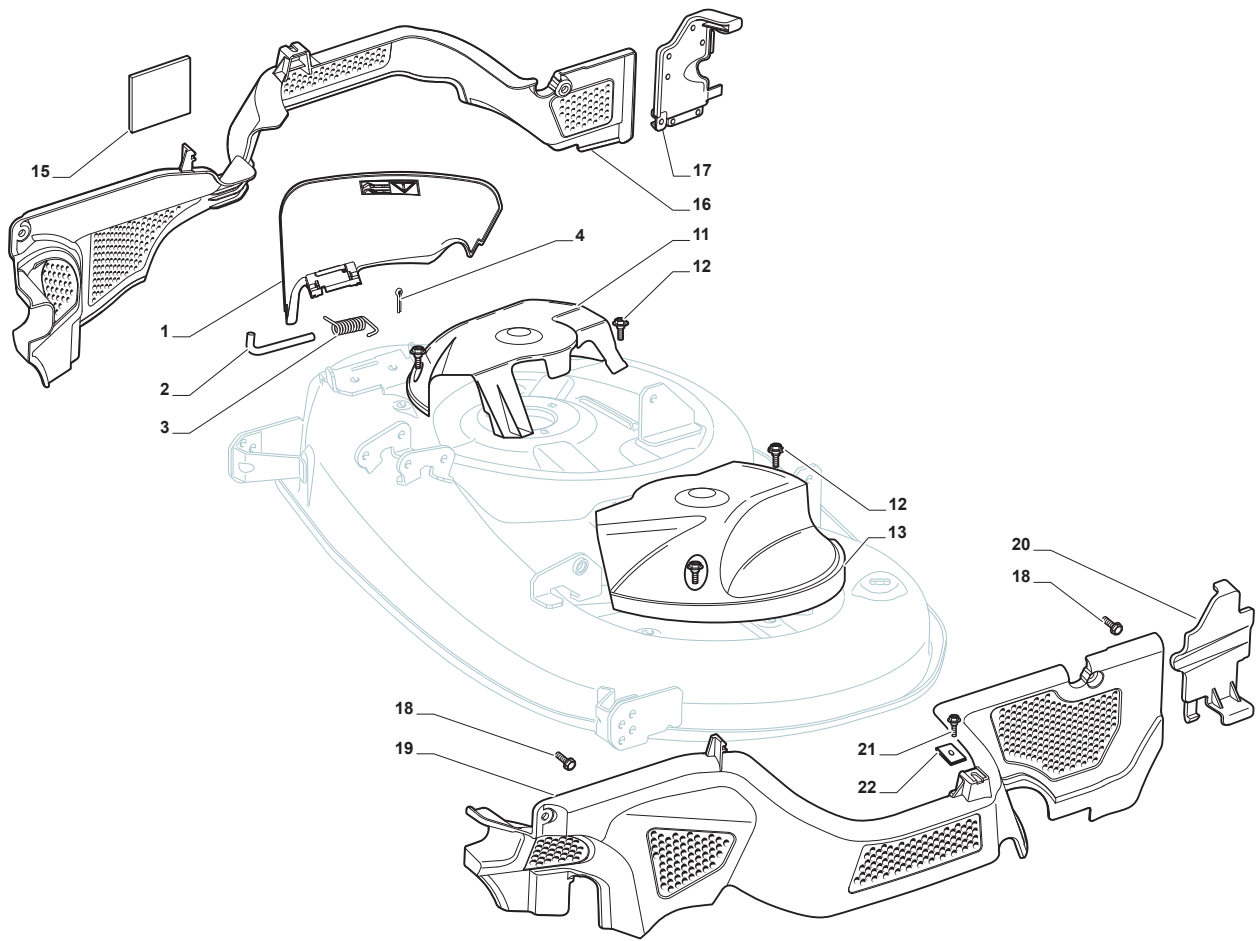

SDX 108 HYDRO

Ride-on SD98 - 108 Guards

Issue 19 - 2015

Fig.	Q.ty	Part No	Description	Notes
1	1	325600087/1	Exit Protection	
2	1	125510073/0	Fulcrum Pin	
3	1	125430242/1	Spring	
4	1	112141418/0	Cotter Pin	
11	1	325600088/0	Right Belt Protection Carter	
12	4	125943006/0	Screw	
13	1	325600089/0	Left Belt Protection	
16	1	325060154/0	Case	
17	1	325600082/0	Guard	
18	4	125943011/0	Screw	
19	1	325060155/0	Case	
20	1	325600083/0	Guard	
21	2	127943051/0	Screw	
22	2	112437506/0	Plate