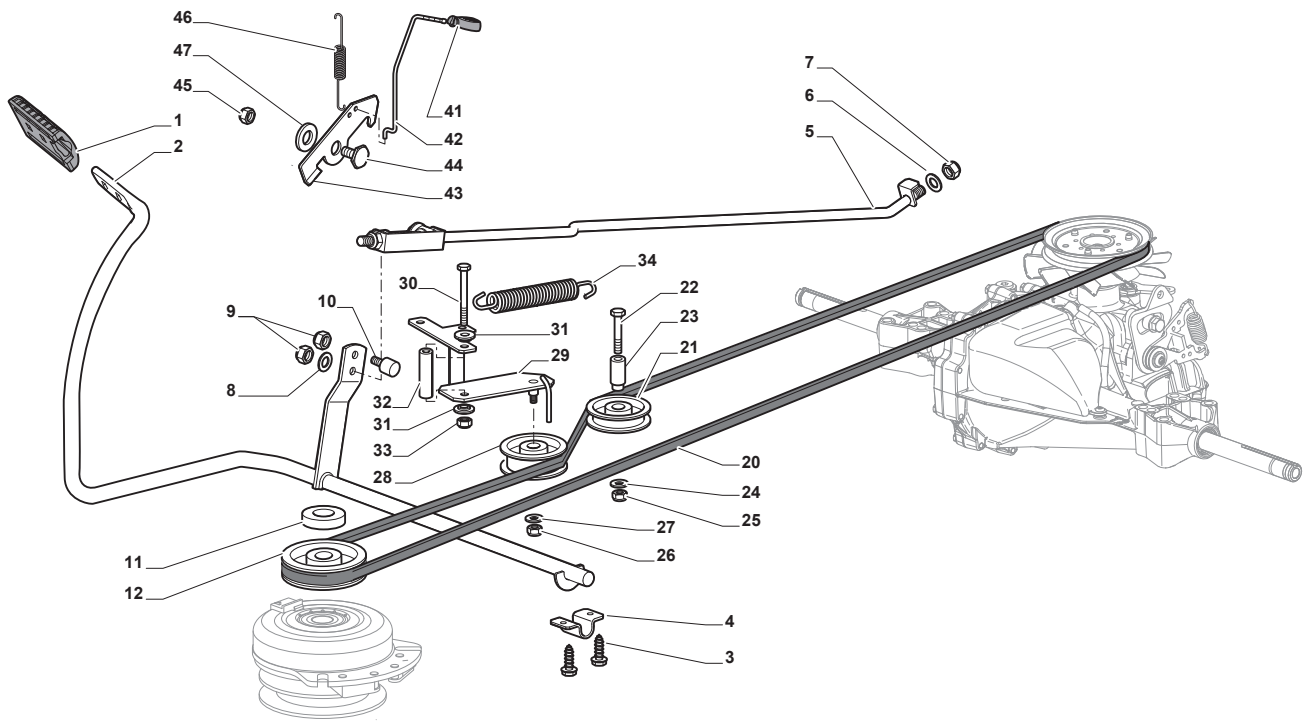

SDX 108 HYDRO

Ride-on SD98 - 108 Steering for B&S Engine with Oil Filter for STIGA
Models

Issue 19 - 2015

Fig.	Q.ty	Part No	Description	Notes
64	2	127590066/0	Tyre	15 inch
66	2	125670005/1	Washer	
67	2	112001010/0	Benzing Ring	
68	2	322110233/0	Hub Cover	Standard Black Cover
68	2	322110239/0	Hub Cover	Stiga Style Cover
70	1	382180124/0	Screw	

Fig.	Q.ty	Part No	Description	Notes
44	1	122524970/3	Pin	
1	1	325110409/0	Clamp Cover	
2	1	382000641/0	Pedal	
3	4	112735599/0	Screw	
4	2	325547231/0	Plate	
5	1	382000576/0	Rod	
6	1	112521360/0	Washer	
7	1	112156602/0	Nut	
8	1	325670011/0	Antifriction Washer	
9	2	112155000/0	Nut	
10	1	125510116/0	Pin	
11	1	125160021/0	Spacer	
12	1	125601577/0	Pulley	
20	1	135062003/0	Belt	
21	1	325601599/0	Pulley	
22	1	112691400/0	Screw	
23	1	125160083/0	Spacer	
24	1	112523060/0	Washer	
25	1	112155000/0	Nut	
26	1	112155000/0	Nut	
27	1	112523060/0	Washer	
28	1	125601554/0	Pulley	
29	1	382318245/0	Lever	
30	1	112691600/0	Screw	
31	2	125038002/1	Bushing	
32	1	125160027/0	Spacer	
33	1	112155000/0	Nut	
34	1	125430262/0	Spring	
41	1	125394509/1	Knob	
42	1	125033113/0	Rod	
43	1	325253011/1	Hook	
44	1	122524970/2	Fulcrum Pin	
45	1	112155000/0	Nut	
46	1	125430213/0	Spring	
47	1	112523060/0	Washer	