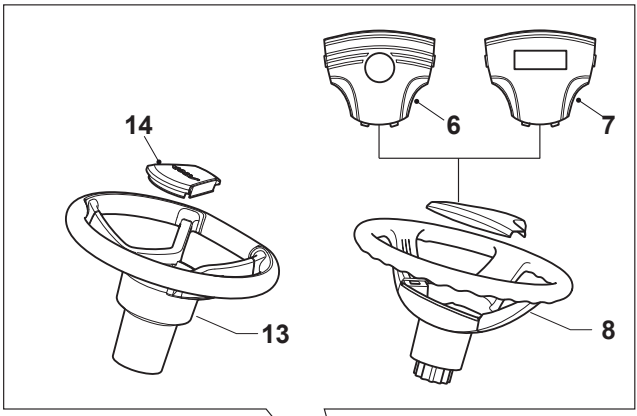

SDX 108 HYDRO

Ride-on SD98 - 108 Optionals On Request

Issue 19 - 2015

Fig.	Q.ty	Part No	Description	Notes
1	1	382869038/0	Muffler Protection	
2	4	125943008/0	Screw	
5	2	382650211/0	Stiffening	
6	1	382033111/0	Rod	
7	2	112155000/0	Nut	
8	1	125510021/1	Hitch Pin	
9	1	124487999/0	Spring Pin	
10	2	112815205/0	Screw	
11	1	325140107/0	Deflector	
12	2	325785473/0	Pin	
13	2	125580040/0	Pin	
14	2	118737221/0	Clip	
15	2	112292102/0	Nut	
16	2	112604899/0	Crown Fastener	