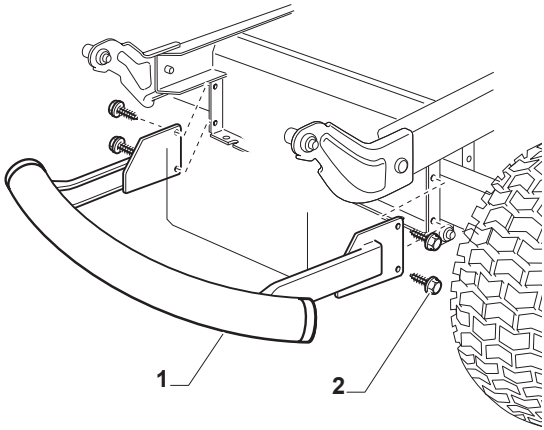

SDX 108 HYDRO

Ride-on SD98 - 108   Optionals On Request

Issue 19 - 2015

Fig.	Q.ty	Part No	Description	Notes
1	1	382869038/0	Muffler Protection	
2	4	125943008/0	Screw	
5	2	382650211/0	Stiffening	
6	1	382033111/0	Rod	
7	2	112155000/0	Nut	
8	1	125510021/1	Hitch Pin	
9	1	124487999/0	Spring Pin	
10	2	112815205/0	Screw	
11	1	325140107/0	Deflector	
12	2	325785473/0	Pin	
13	2	125580040/0	Pin	
14	2	118737221/0	Clip	
15	2	112292102/0	Nut	
16	2	112604899/0	Crown Fastener