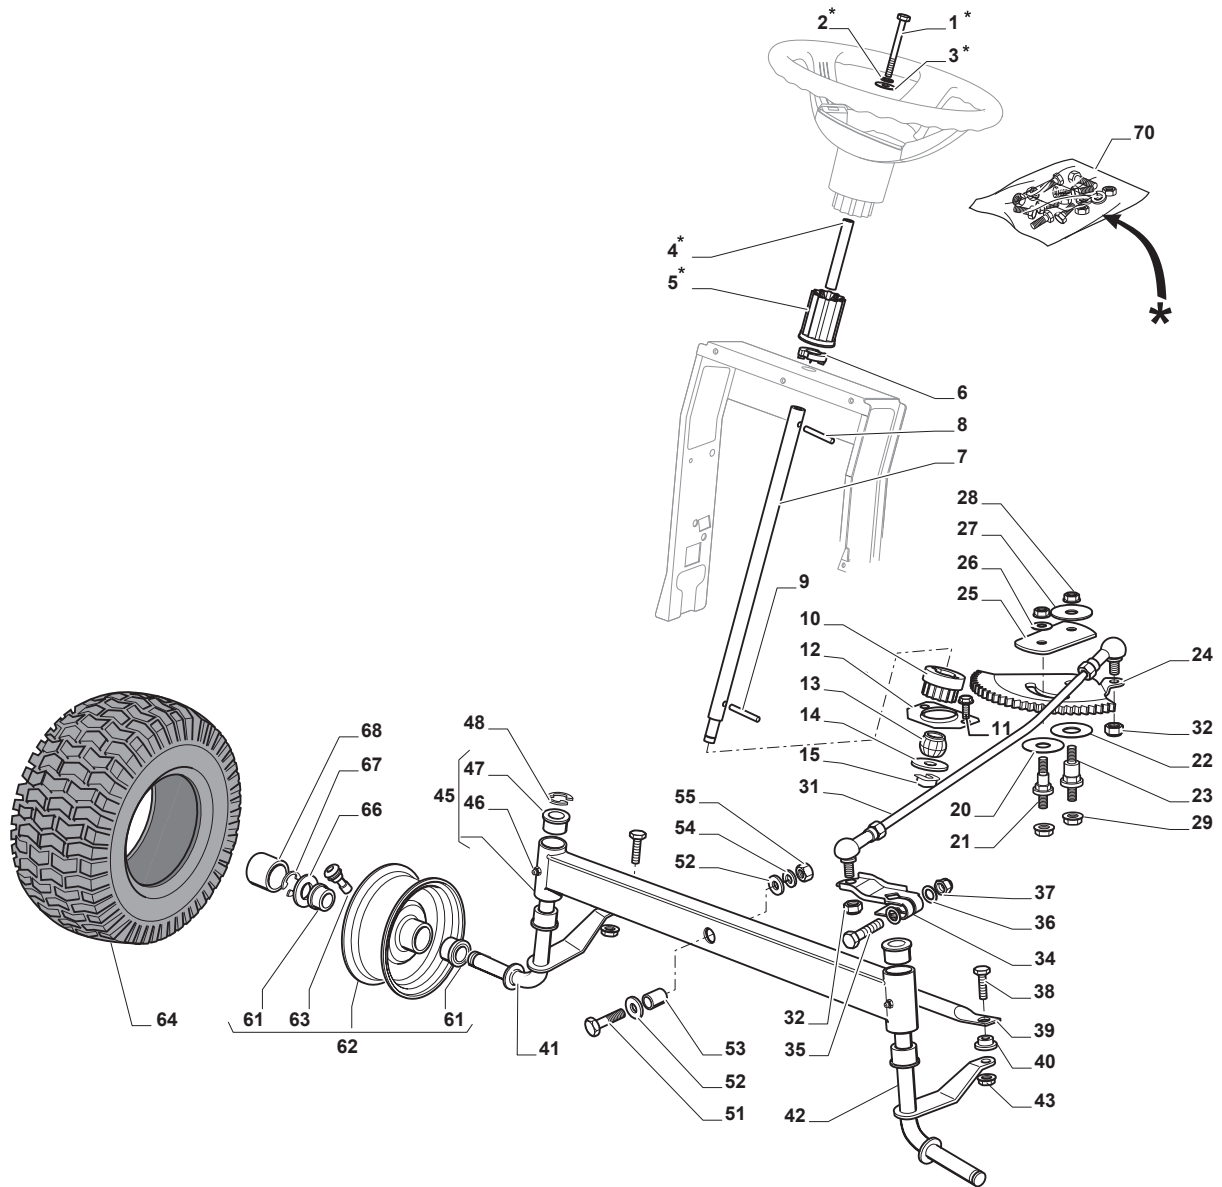

SDX 108 HYDRO

Ride-on SD98 - 108 Steering

Issue 19 - 2015

Fig.	Q.ty	Part No	Description	Notes
64	2	125590014/0	Tyre	13 inch
64	2	125590018/0	Tyre	13 inch - Stiga Models
64	2	125590020/0	Tyre	15 inch - Stiga Models
64	2	127590066/0	Tyre	15 inch
66	2	125670005/1	Washer	
67	2	112001010/0	Benzing Ring	
68	2	322110233/0	Hub Cover	Standard Black Cover
70	1	382180124/0	Screw	
68	2	322110239/0	Hub Cover	Stiga Style Cover