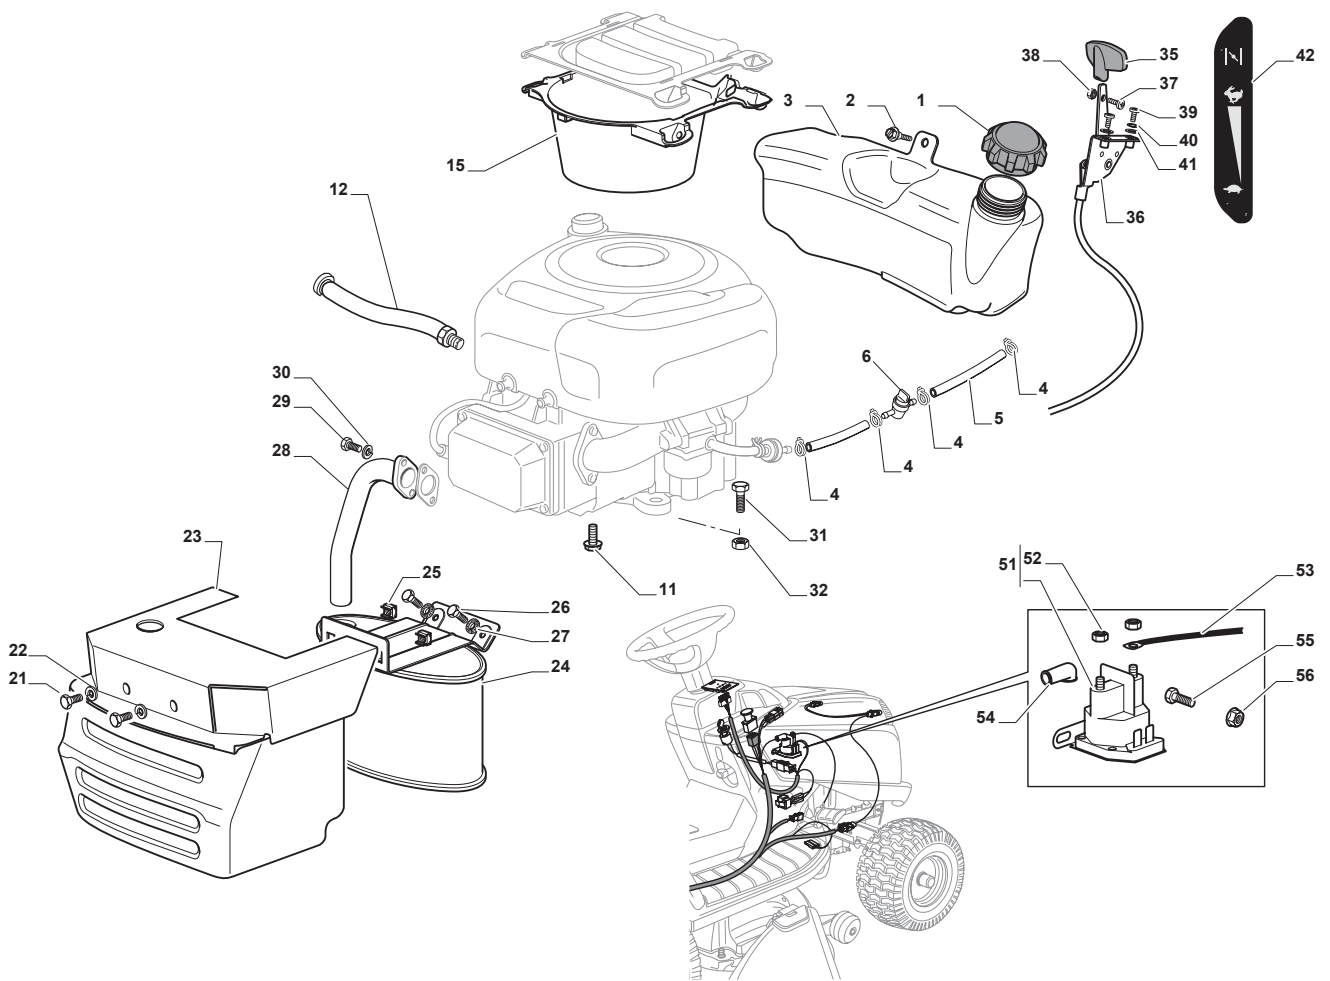

Issue 19 - 2015

Fig.	Q.ty	Part No	Description	Notes
1	1	325600087/1	Exit Protection	
2	1	125510073/0	Fulcrum Pin	
3	1	125430242/1	Spring	
4	1	112141418/0	Cotter Pin	
11	1	325600088/0	Right Belt Protection Carter	
12	4	125943006/0	Screw	
13	1	325600089/0	Left Belt Protection	
16	1	325060154/0	Case	
17	1	325600082/0	Guard	
18	4	125943011/0	Screw	
19	1	325060155/0	Case	
20	1	325600083/0	Guard	
21	2	127943051/0	Screw	
22	2	112437506/0	Plate	

Fig.	Q.ty	Part No	Description	Notes
6	1	118562996/0	Shut out valve	
1	1	125795001/1	Cap	
2	4	125943006/0	Screw	
3	1	325735126/0	Fuel Tank	
4	4	118375051/1	Fair Led	
5	1	325869057/0	Connecting Tube	
11	4	112735108/1	Screw	
12	1	127598060/0	Oil Discharge Extension	
13	1	118401001/1	Oil Seal	
14	1	118737849/0	Plug	
15	1	325108044/1	Conveyor	
21	2	112792611/0	Screw	
22	2	112540260/0	Grower	
23	1	382598045/0	Muffler Protection	
24	1	182750010/0	Muffler	
25	2	112360425/0	Nut	
26	2	112792611/0	Screw	
27	2	112540260/0	Grower	
28	1	118738231/1	Exhaust Tube	
29	2	112737450/0	Screw	
30	2	112540260/0	Grower	
35	1	325394531/0	Knob	
36	1	182000215/0	Accelerator	
37	1	112726389/0	Screw	
38	1	112290800/0	Nut	
39	2	112726389/0	Screw	
40	2	112540020/0	Washer	
41	2	112521310/0	Washer	
42	1	114363697/0	Label	
51	1	118736111/0	Starter Relay	
52	2	112360352/0	Nut	
53	1	125065002/0	Cable	
54	1	118564864/1	Protection	
55	1	112790781/0	Screw	
56	2	112154510/0	Nut	