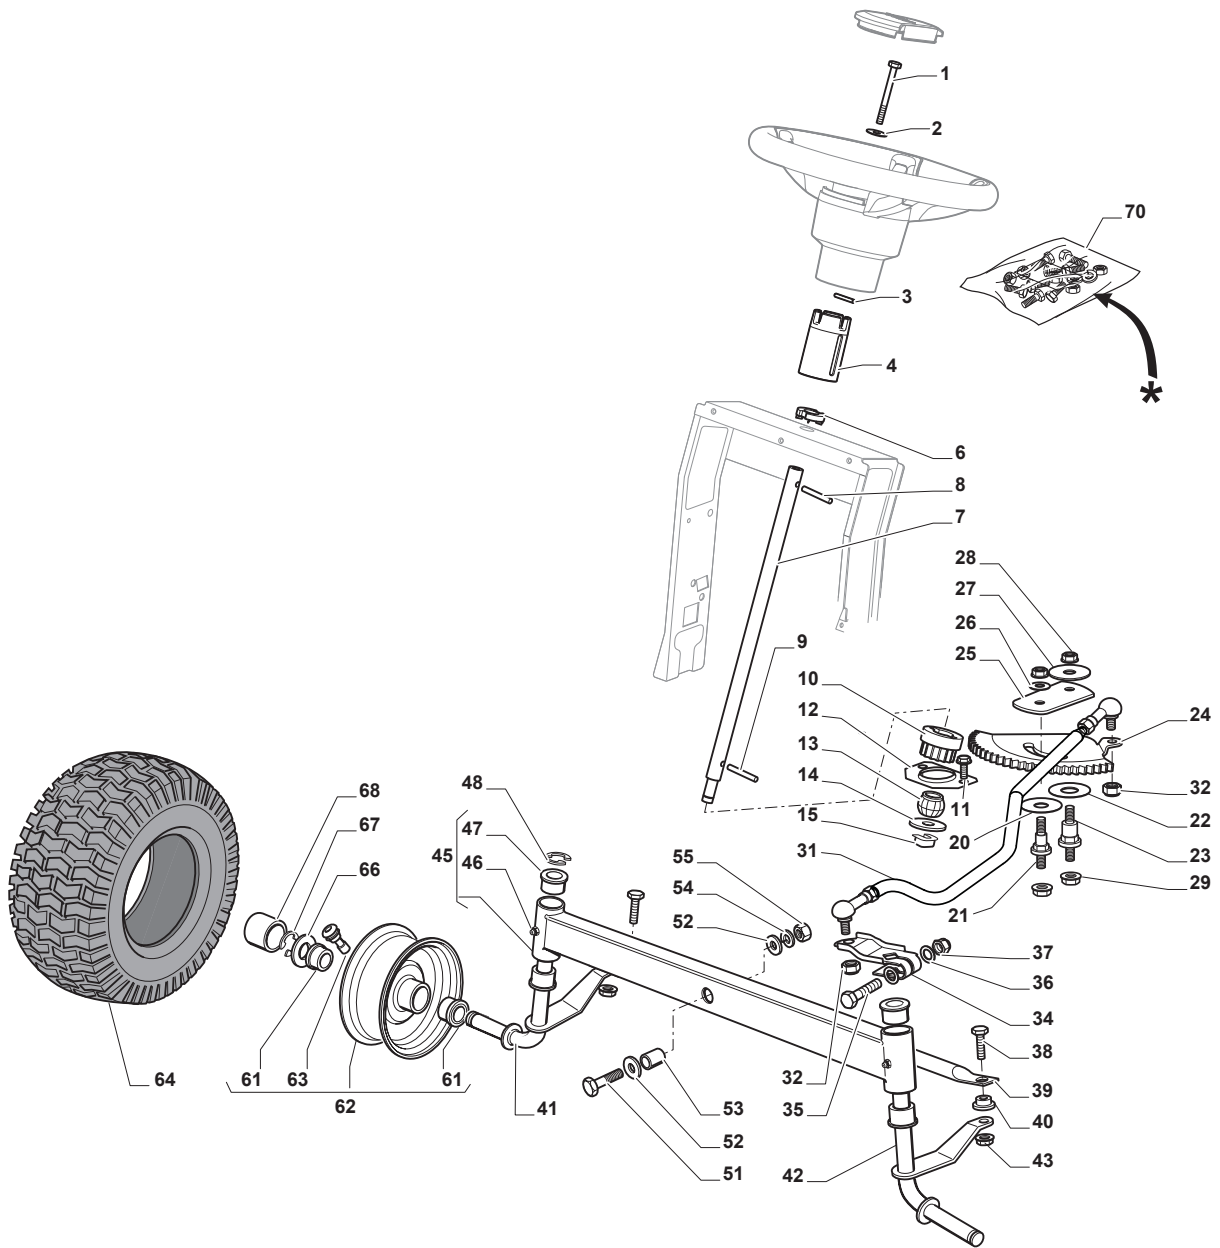

SDX 108 HYDRO

Ride-on SD98 - 108 Steering for B&S Engine with Oil Filter for STIGA
Models

Issue 19 - 2015

Fig.	Q.ty	Part No	Description	Notes
64	2	127590066/0	Tyre	15 inch
66	2	125670005/1	Washer	
67	2	112001010/0	Benzing Ring	
68	2	322110233/0	Hub Cover	Standard Black Cover
68	2	322110239/0	Hub Cover	Stiga Style Cover
70	1	382180124/0	Screw