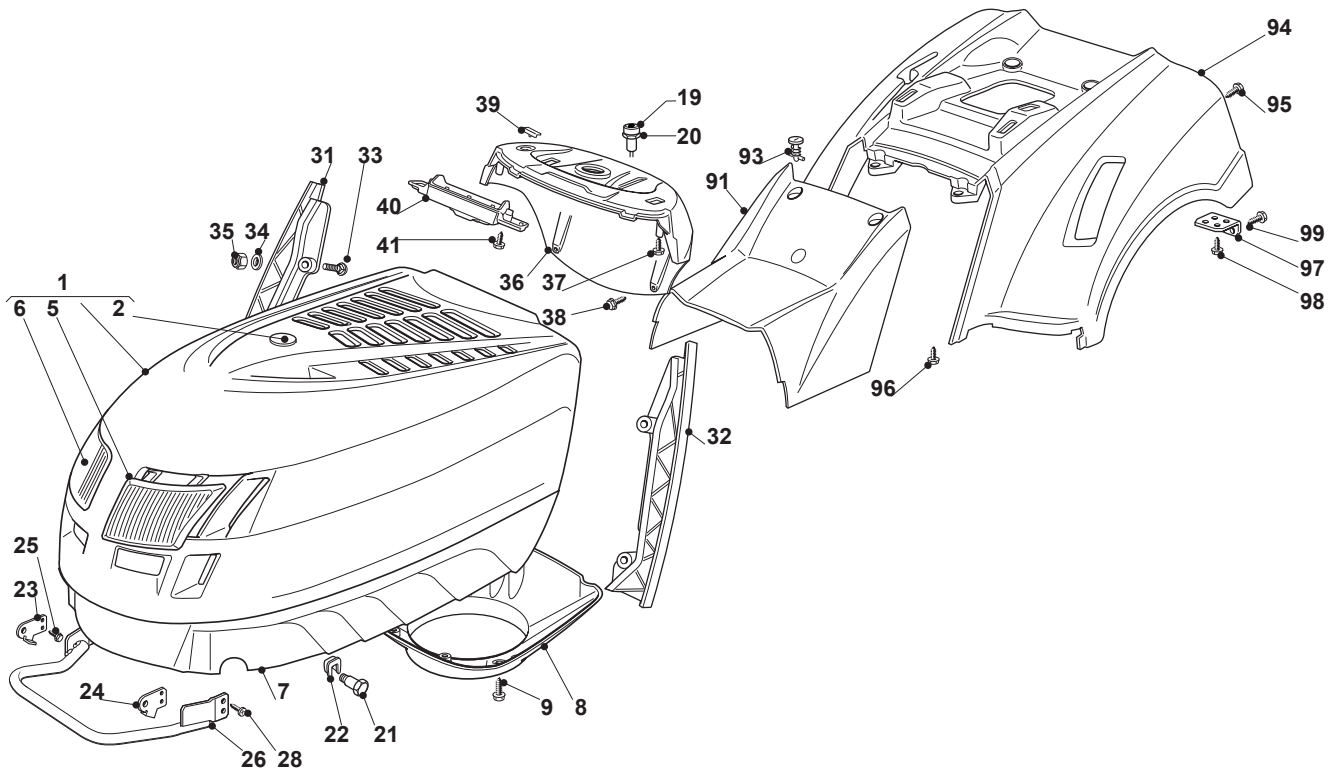

Fig.	Quantity	Part No	Description	Notes
84	4	112293201/0	Nut	
88	1	382510079/0	Left Footboard Support	
89	1	382510077/0	Right Footboard Support	
94	4	112815200/0	Screw	
95	4	112292102/0	Nut	

Fig.	Quantity	Part No	Description	Notes
1	1	382076841/3	Upper Engine Hood Red	
2	1	325547025/1	Injection Plaque 300941Ggp Tcp	
5	1	125410861/0	Left Grill	
6	1	125410860/0	Right Grill	
7	1	125076808/0	Lower Engine Hood	
8	1	325108024/0	Right Conveyor	for Honda Engines
8	1	325108028/0	Conveyor	for GGP-B&S-Kohler Engines
9	3	112728686/0	Screw	
19	1	325605003/0	Button	
20	1	325256250/0	Screwed Ring	
21	2	125510023/1	Pin	
22	2	112436050/0	Plate	
23	1	325547089/1	Right Plate	
24	1	325547091/1	Left Plate	
25	4	112731580/0	Screw	
26	1	382869033/0	Muffler Protection	
28	4	112734995/0	Screw	
31	1	325599012/0	Dashboard, Right Profile	
32	1	325599013/0	Left Dashboard Support	
33	4	112815221/0	Screw	
34	4	112521330/0	Washer	
35	4	112154510/0	Nut	
36	1	325120245/0	Dashboard	Black
36	1	325120240/0	Dashboard	Red
37	2	112728440/0	Screw	
38	2	112735402/0	Screw	
39	2	125260000/0	Grommet	
40	1	325600074/0	Card Protection	
41	2	112735402/0	Screw	
91	1	325110363/0	Cover, Red	
93	2	125580020/2	Stake	
94	1	325110322/0	Red Wheels Cover	
95	4	112735402/0	Screw	
96	2	112735402/0	Screw	
97	2	325755041/0	Bracket	
98	4	112728686/0	Screw	
99	2	112735110/0	Screw	