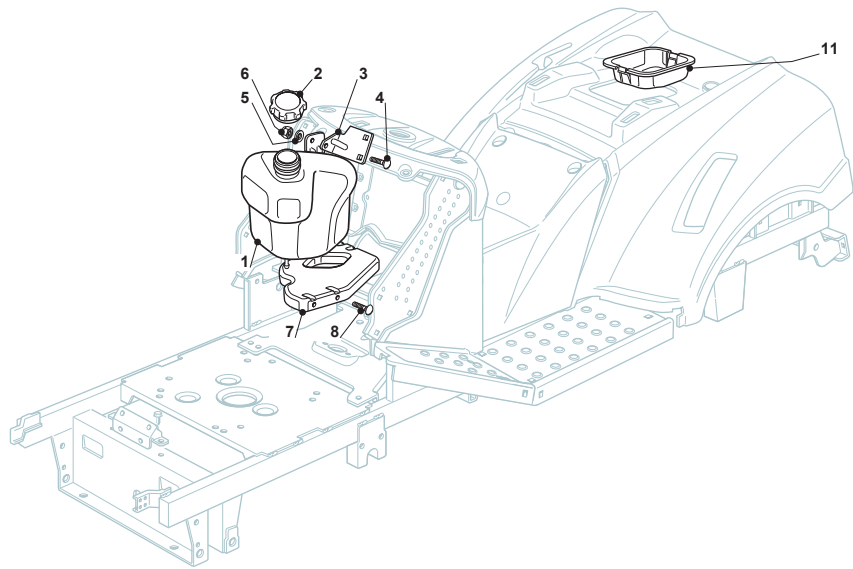

Ride-on 90 - 92 Tank - 4,5 Lt

Issue 10 - 2015

Fig.	Quantity	Part No	Description	Notes
1	1	325735124/0	Fuel Tank	
2	1	125795001/1	Cap	
3	1	325785291/0	Support	
4	1	112789195/0	Screw	
5	1	112581500/0	Grower	
6	1	112437503/0	Plate	
7	1	325785289/0	Support	
8	4	112735403/0	Screw	
11	1	325207176/0	Basin