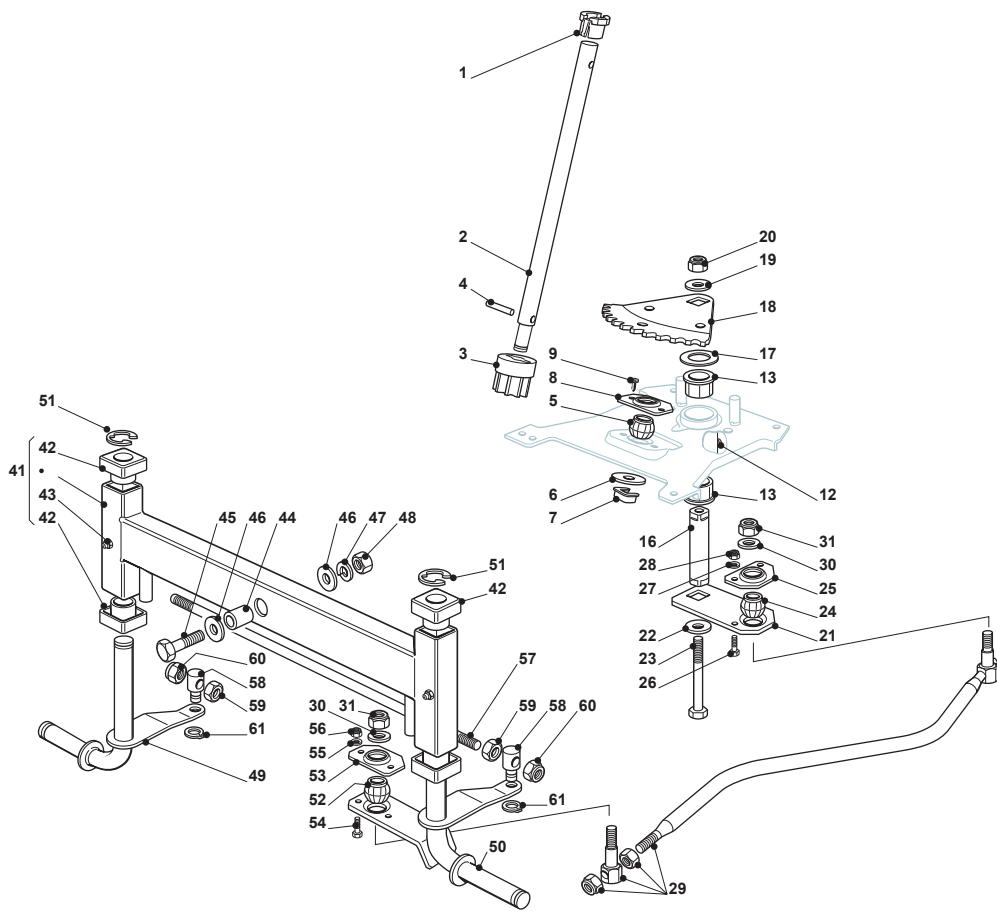

Fig.	Quantity	Part No	Description	Notes
1	1	382076943/0	Upper Engine Hood Grey	
2	1	325547183/0	Red Plate	
5	1	125410859/0	Headlights Grill For Tcp Single-Light	
7	1	125076808/0	Lower Engine Hood	
8	1	325108024/0	Right Conveyor	for Honda Engines
8	1	325108028/0	Conveyor	for GGP-B&S-Kohler Engines
9	3	112728686/0	Screw	
19	1	325605003/0	Button	
20	1	325256250/0	Screwed Ring	
21	2	125510023/1	Pin	
22	2	112436050/0	Plate	
23	1	325547089/1	Right Plate	
24	1	325547091/1	Left Plate	
25	4	112731580/0	Screw	
26	1	382869033/0	Muffler Protection	
28	4	112734995/0	Screw	
31	1	325599012/0	Dashboard, Right Profile	
32	1	325599013/0	Left Dashboard Support	
33	4	112815221/0	Screw	
34	4	112521330/0	Washer	
35	4	112154510/0	Nut	
36	1	325120245/0	Dashboard	Black
36	1	325120240/0	Dashboard	Red
37	2	112728440/0	Screw	
38	2	112735402/0	Screw	
39	2	125260000/0	Grommet	
40	1	325600074/0	Card Protection	
41	2	112735402/0	Screw	
91	1	325110369/0	Cover, Grey	
93	2	125580020/2	Stake	
94	1	325110341/0	Grey Wheels Cover	
95	4	112735402/0	Screw	
96	2	112735402/0	Screw	
97	2	325755041/0	Bracket	
98	4	112728686/0	Screw	
99	2	112735110/0	Screw	