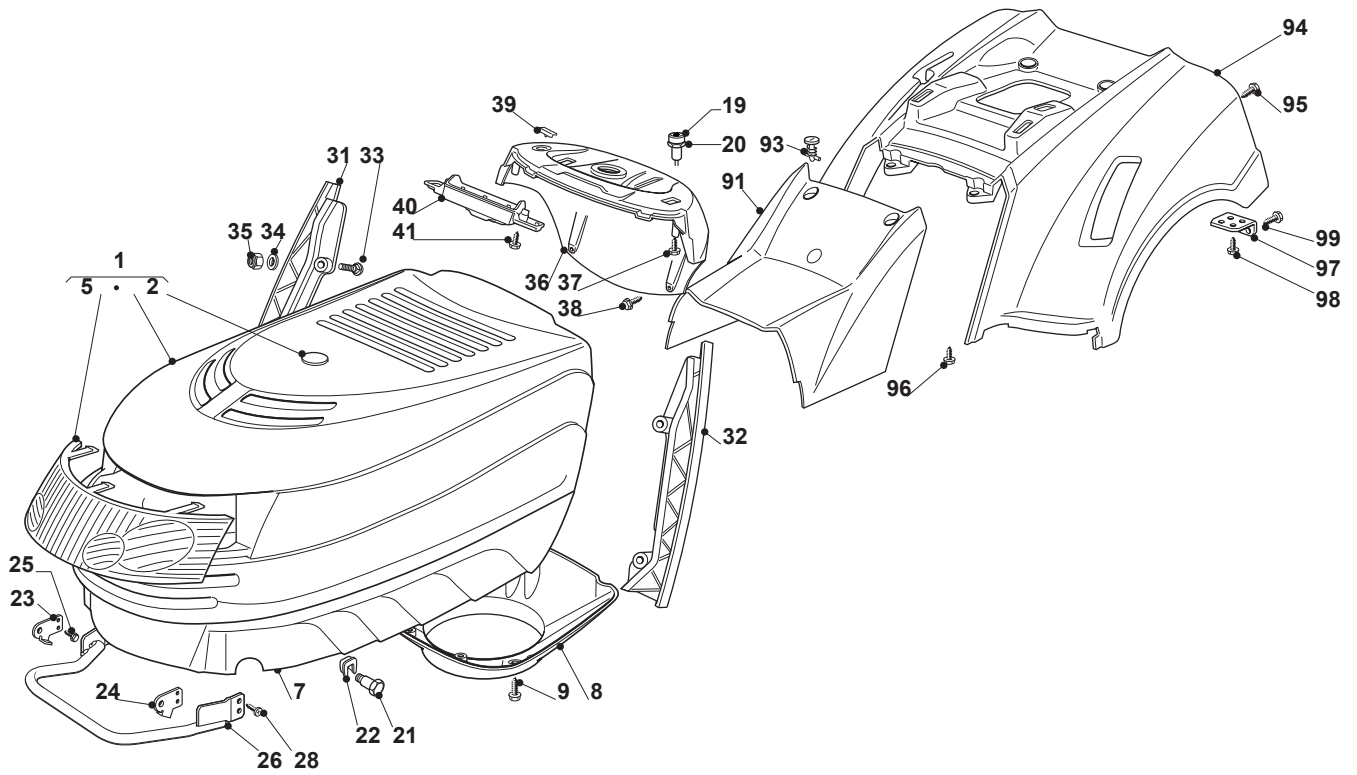

Fig.	Quantity	Part No	Description	Notes
84	4	112293201/0	Nut	
88	1	382510079/0	Left Footboard Support	
89	1	382510077/0	Right Footboard Support	
94	4	112815200/0	Screw	
95	4	112292102/0	Nut	

Fig.	Quantity	Part No	Description	Notes
1	1	382076841/3	Upper Engine Hood Red	
2	1	325547025/1	Injection Plaque 300941Ggp Tcp	
5	1	125410861/0	Left Grill	
6	1	125410860/0	Right Grill	
7	1	125076808/0	Lower Engine Hood	
8	1	325108024/0	Right Conveyor	for Honda Engines
8	1	325108028/0	Conveyor	for GGP-B&S-Kohler Engines
9	3	112728686/0	Screw	
19	1	325605003/0	Button	
20	1	325256250/0	Screwed Ring	
21	2	125510023/1	Pin	
22	2	112436050/0	Plate	
23	1	325547089/1	Right Plate	
24	1	325547091/1	Left Plate	
25	4	112731580/0	Screw	
26	1	382869033/0	Muffler Protection	
28	4	112734995/0	Screw	
31	1	325599012/0	Dashboard, Right Profile	
32	1	325599013/0	Left Dashboard Support	
33	4	112815221/0	Screw	
34	4	112521330/0	Washer	
35	4	112154510/0	Nut	
36	1	325120245/0	Dashboard	Black
36	1	325120240/0	Dashboard	Red
37	2	112728440/0	Screw	
38	2	112735402/0	Screw	
39	2	125260000/0	Grommet	
40	1	325600074/0	Card Protection	
41	2	112735402/0	Screw	
91	1	325110363/0	Cover, Red	
93	2	125580020/2	Stake	
94	1	325110322/0	Red Wheels Cover	
95	4	112735402/0	Screw	
96	2	112735402/0	Screw	
97	2	325755041/0	Bracket	
98	4	112728686/0	Screw	
99	2	112735110/0	Screw	