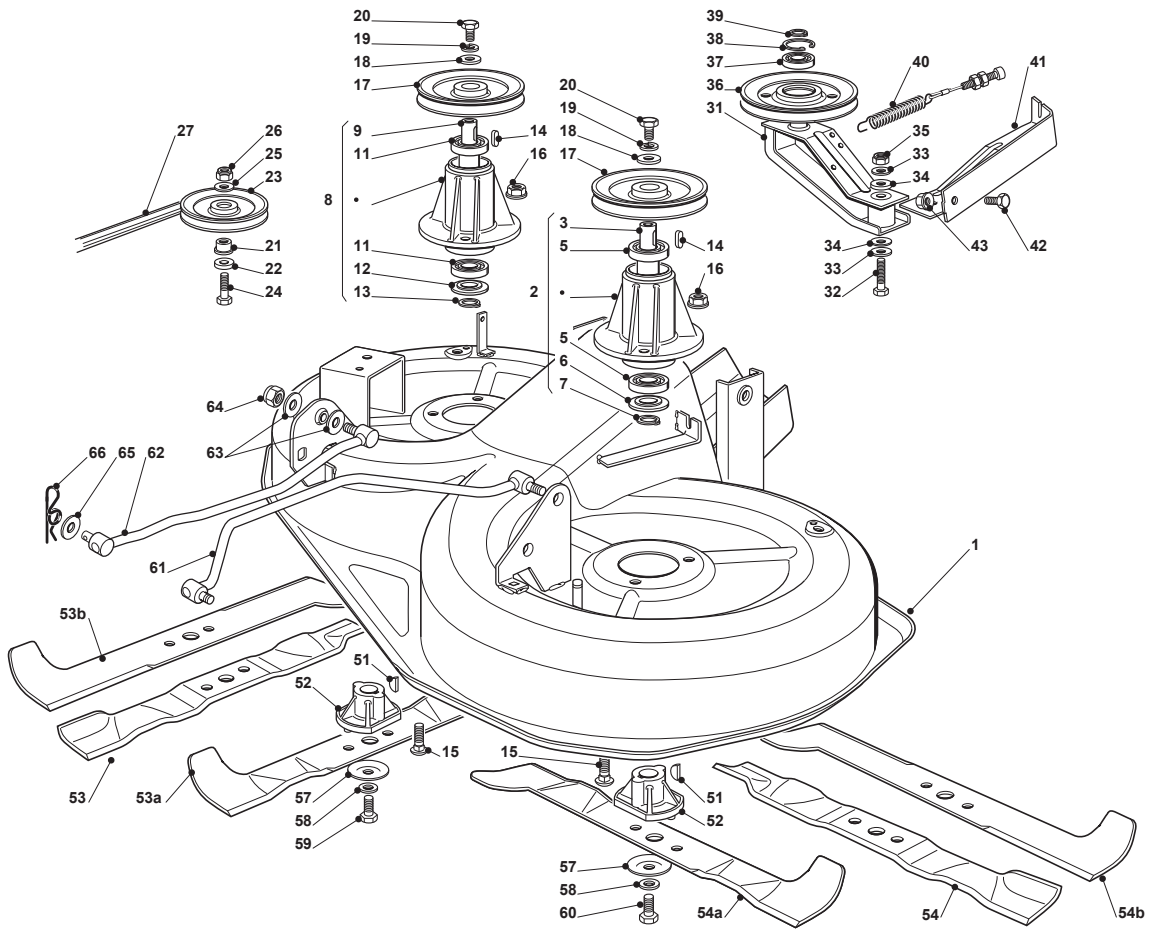

Fig.	Quantity	Part No	Description	Notes
1	1	325060121/1	Right Belt Protection Carter	
2	1	325060122/0	Belt Protection	
3	6	112735120/0	Screw	
4	4	112728535/0	Screw	
5	1	325774381/0	Bracket	
6	1	325774383/0	Bracket	
7	1	325033066/0	Water Hose Connection	
8	1	112000970/0	Ring (Benzing)	
9	2	325033065/0	Water Hose Connection	
10	2	112500030/0	Rivet	
11	1	325869069/0	Washing Tube	
12	1	325869068/0	Washing Tube	
13	6	325160039/0	Spacer	
21	1	325060127/0	Belt Protection, Left - Right	
22	2	112791400/0	Screw	
23	2	112154510/0	Nut	
24	2	325160039/0	Spacer	
32	1	382108008/0	Conveyor	
33	2	325774373/0	Clamp	