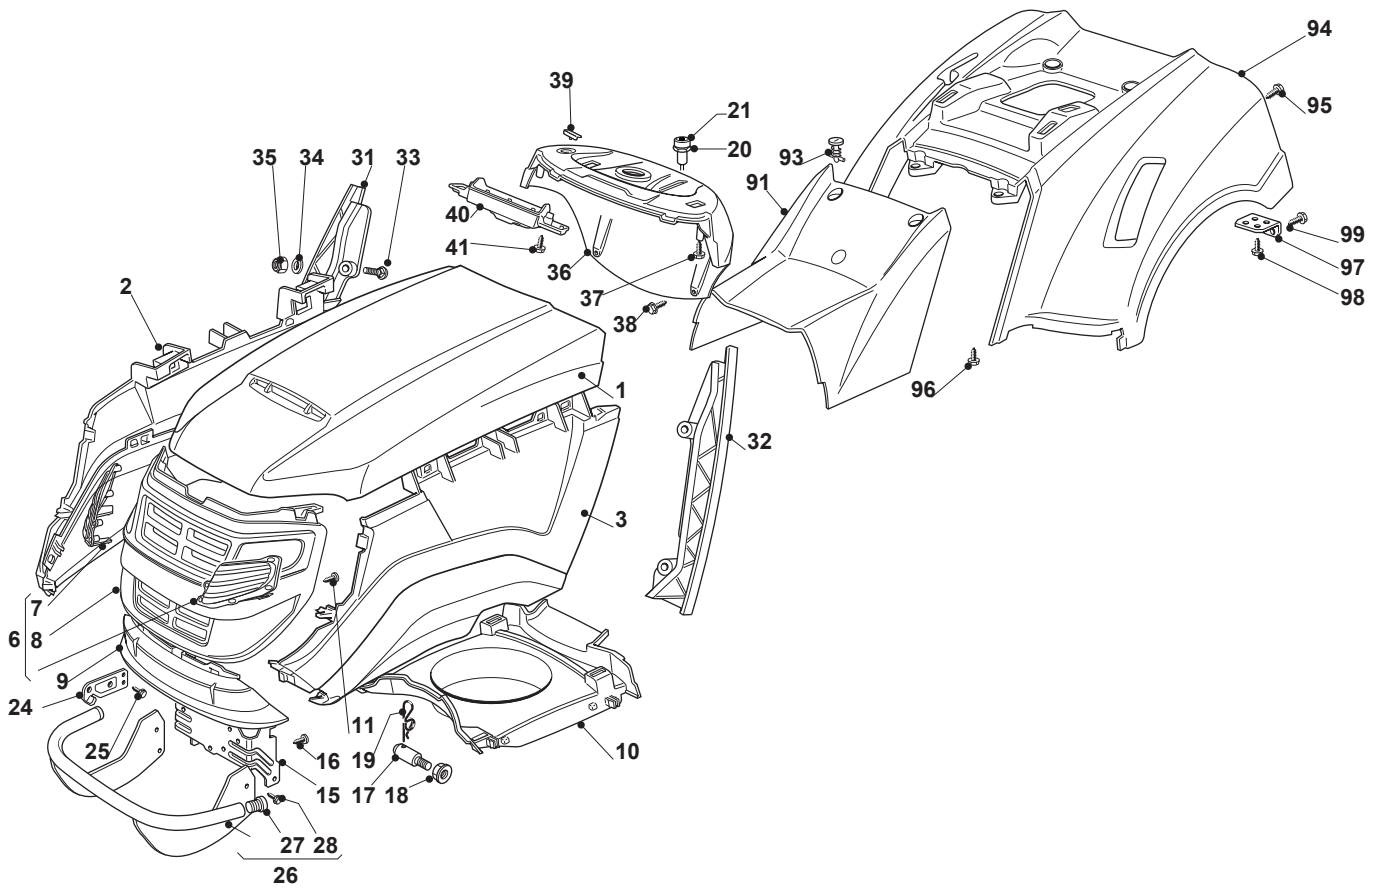

Fig.	Quantity	Part No	Description	Notes
84	4	112293201/0	Nut	
88	1	382510079/0	Left Footboard Support	
89	1	382510077/0	Right Footboard Support	
94	4	112815200/0	Screw	
95	4	112292102/0	Nut	

Fig.	Quantity	Part No	Description	Notes
1	1	325076871/0	Upper Engine Hood Red	
2	1	382394620/0	Hood, Right	
3	1	382394621/0	Hood, Left	
6	1	382394618/0	Hood, Front	
7	1	325410878/0	Grill	
9	1	325076877/0	Lower Red Hood, Front	
10	1	325108031/0	Conveyor	
11	6	112735403/0	Screw	
15	1	325774301/2	Engine Hood Support	
16	5	112735403/0	Screw	
17	2	125510079/1	Pin	
18	2	112293201/0	Nut	
19	2	124487998/0	Cotter Pin	
20	1	325256250/0	Screw Ring	
21	1	325605003/0	Button	
24	2	325547159/1	Plate	
25	4	112731580/0	Screw	
26	1	382869027/0	Muffler Protection	
27	2	118737860/0	Cap	
28	4	112734995/0	Screw	
31	1	325599012/0	Dashboard, Right Profile	
32	1	325599013/0	Left Dashboard Support	
33	4	112815221/0	Screw	
34	4	112521330/0	Washer	
35	4	112154510/0	Nut	
36	1	325120245/0	Dashboard	Black
36	1	325120240/0	Dashboard	Red
37	2	112728440/0	Screw	
38	2	112735402/0	Screw	
39	2	125260000/0	Grommet	
40	1	325600074/0	Card Protection	
41	2	112735402/0	Screw	
91	1	325110363/0	Cover, Red	
93	2	125580020/2	Stake	
94	1	325110322/0	Red Wheels Cover	
95	4	112735402/0	Screw	
96	2	112735402/0	Screw	
97	2	325755041/0	Bracket	
98	4	112728686/0	Screw	
99	2	112735110/0	Screw	