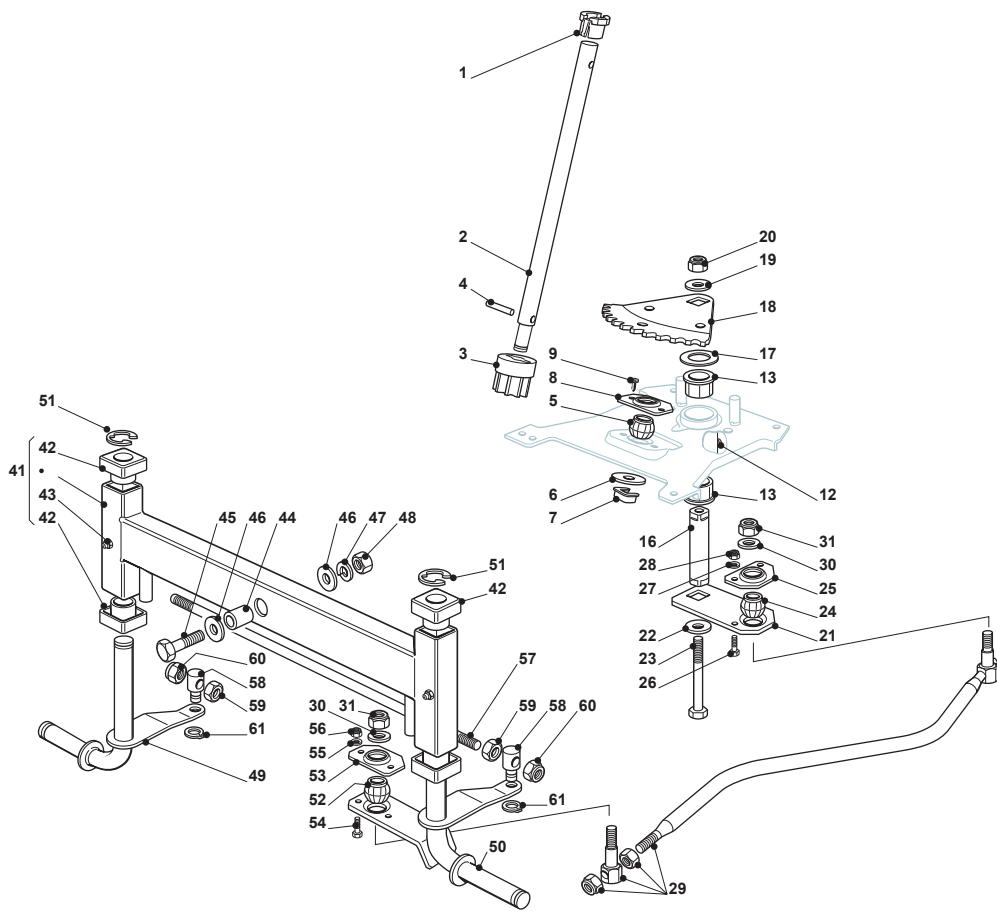

Fig.	Quantity	Part No	Description	Notes
1	1	325076871/0	Upper Engine Hood Red	
2	1	382394620/0	Hood, Right	
3	1	382394621/0	Hood, Left	
6	1	382394628/0	Hood, Front	
7	1	325410881/0	Right Grill	
8	1	325410882/0	Left Grill	
9	1	325076877/0	Lower Red Hood, Front	
10	1	325108031/0	Conveyor	
11	6	112735403/0	Screw	
15	1	325774301/2	Engine Hood Support	
16	5	112735403/0	Screw	
17	2	125510079/1	Pin	
18	2	112293201/0	Nut	
19	2	124487998/0	Cotter Pin	
20	1	325256250/0	Screw Ring	
21	1	325605003/0	Button	
24	2	325547159/1	Plate	
25	4	112731580/0	Screw	
26	1	382869027/0	Muffler Protection	
27	2	118737860/0	Cap	
28	4	112734995/0	Screw	
31	1	325599012/0	Dashboard, Right Profile	
32	1	325599013/0	Left Dashboard Support	
33	4	112815221/0	Screw	
34	4	112521330/0	Washer	
35	4	112154510/0	Nut	
36	1	325120245/0	Dashboard	Black
36	1	325120240/0	Dashboard	Red
37	2	112728440/0	Screw	
38	2	112735402/0	Screw	
39	2	125260000/0	Grommet	
40	1	325600074/0	Card Protection	
41	2	112735402/0	Screw	
91	1	325110363/0	Cover, Red	
93	2	125580020/2	Stake	
94	1	325110322/0	Red Wheels Cover	
95	4	112735402/0	Screw	
96	2	112735402/0	Screw	
97	2	325755041/0	Bracket	
98	4	112728686/0	Screw	
99	2	112735110/0	Screw	