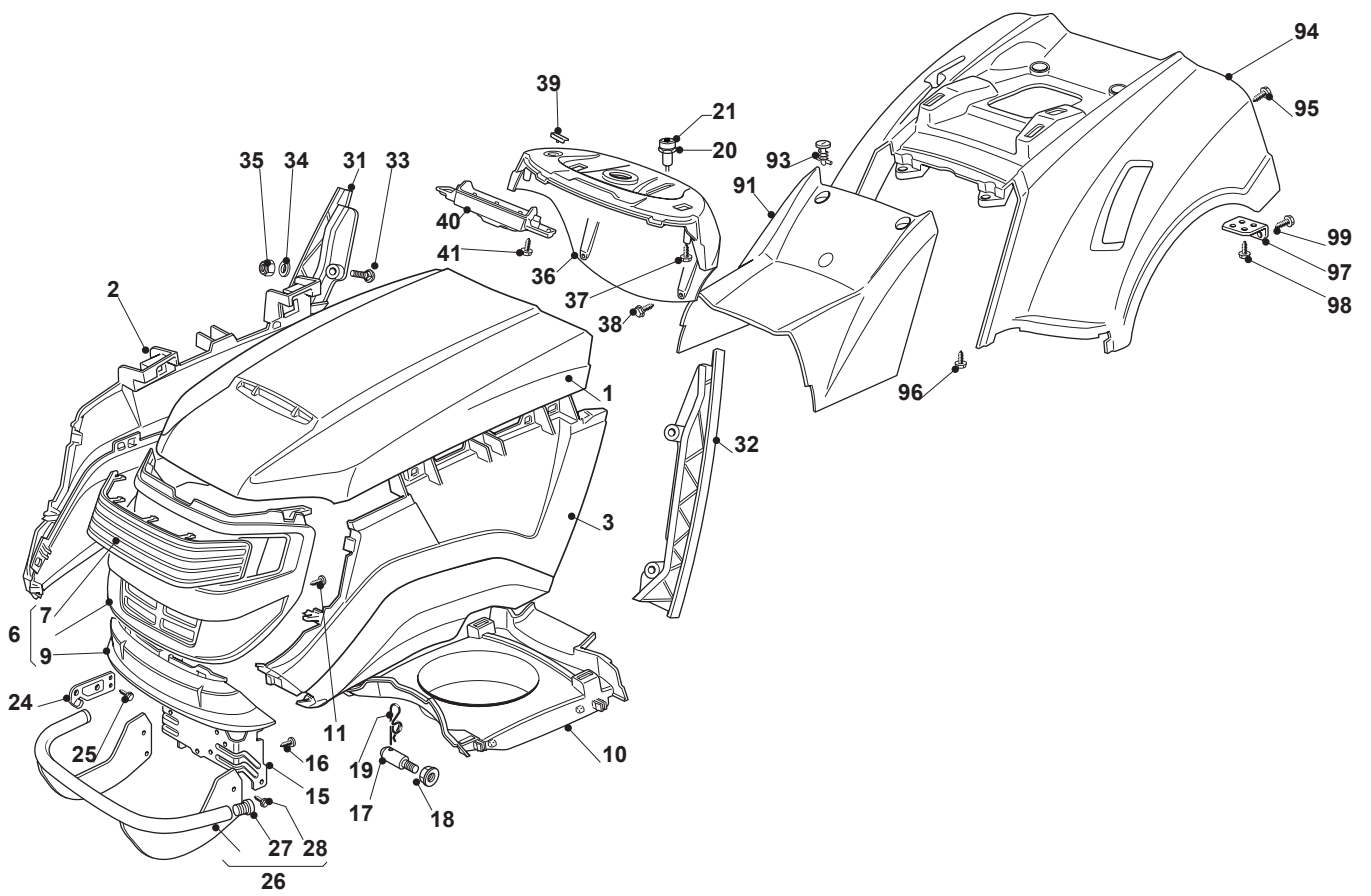

Fig.	Quantity	Part No	Description	Notes
84	4	112293201/0	Nut	
88	1	382510079/0	Left Footboard Support	
89	1	382510077/0	Right Footboard Support	
94	4	112815200/0	Screw	
95	4	112292102/0	Nut	

Fig.	Quantity	Part No	Description	Notes
1	1	325076871/0	Upper Engine Hood Red	
2	1	382394620/0	Hood, Right	
3	1	382394621/0	Hood, Left	
6	1	382394618/0	Hood, Front	
7	1	325410878/0	Grill	
9	1	325076877/0	Lower Red Hood, Front	
10	1	325108031/0	Conveyor	
11	6	112735403/0	Screw	
15	1	325774301/2	Engine Hood Support	
16	5	112735403/0	Screw	
17	2	125510079/1	Pin	
18	2	112293201/0	Nut	
19	2	124487998/0	Cotter Pin	
20	1	325256250/0	Screw Ring	
21	1	325605003/0	Button	
24	2	325547159/1	Plate	
25	4	112731580/0	Screw	
26	1	382869027/0	Muffler Protection	
27	2	118737860/0	Cap	
28	4	112734995/0	Screw	
31	1	325599012/0	Dashboard, Right Profile	
32	1	325599013/0	Left Dashboard Support	
33	4	112815221/0	Screw	
34	4	112521330/0	Washer	
35	4	112154510/0	Nut	
36	1	325120245/0	Dashboard	Black
36	1	325120240/0	Dashboard	Red
37	2	112728440/0	Screw	
38	2	112735402/0	Screw	
39	2	125260000/0	Grommet	
40	1	325600074/0	Card Protection	
41	2	112735402/0	Screw	
91	1	325110363/0	Cover, Red	
93	2	125580020/2	Stake	
94	1	325110322/0	Red Wheels Cover	
95	4	112735402/0	Screw	
96	2	112735402/0	Screw	
97	2	325755041/0	Bracket	
98	4	112728686/0	Screw	
99	2	112735110/0	Screw	