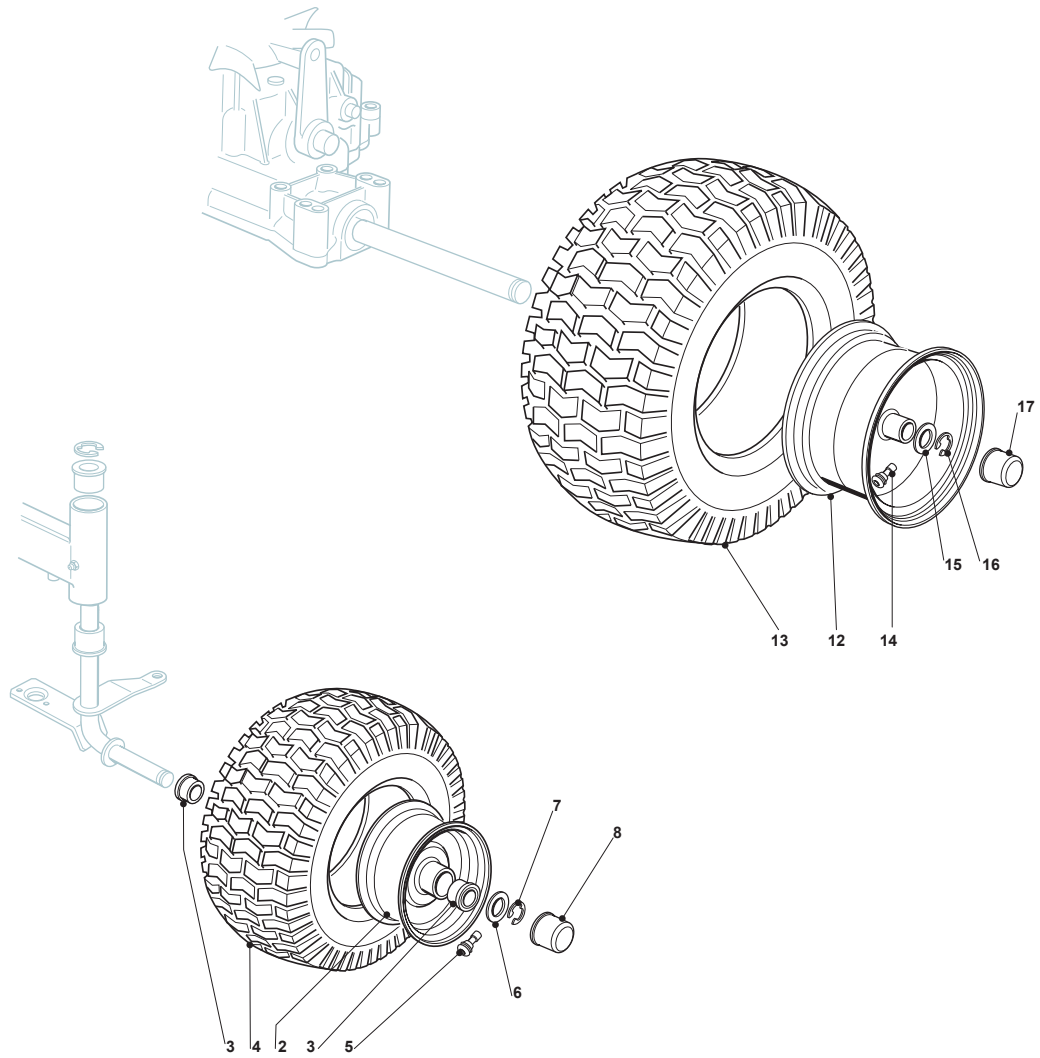

Fig.	Quantity	Part No	Description	Notes
1	1	125961212/0	Steering Wheel	Grey
1	1	125961216/0	Steering Wheel	Black
1	1	125961209/0	Steering Wheel	
1	1	125961201/0	Steering Wheel	
2	1	325580500/0	Cap	Grey
2	1	325580501/0	Cap	Black
3	1	325961222/1	Steering wheel	
4	1	325580508/0	Steering Plate Cover	only for STIGA models
5	1	112620299/0	Elastic Pin	
6	1	125722470/0	Seat	
7	1	125722463/0	Seat	
8	1	125722453/1	Seat	
9	1	125722471/0	Seat	
10	1	125722456/0	Seat	
11	1	125722478/1	Seat	
12	1	125430285/0	Spring	
13	1	112789000/0	Screw	
14	1	112154330/0	Nut	
15	1	327063021/1	Cam	
16	2	112789100/0	Screw	
17	2	112523020/0	Washer	
18	2	112154330/0	Nut	
19	1	325547033/2	Seat Plate	
20	4	112793101/0	Screw	
21	4	112583500/0	Grower	
22	4	112523060/0	Washer	
23	2	112789000/0	Screw	
24	6	112604896/0	Crown Fastener	
25	1	125430285/0	Spring	
26	3	122517866/0	Pin	
27	1	325774575/0	Fulcrum Clamp	
28	1	112735661/0	Screw	
29	1	325318327/0	Lever	