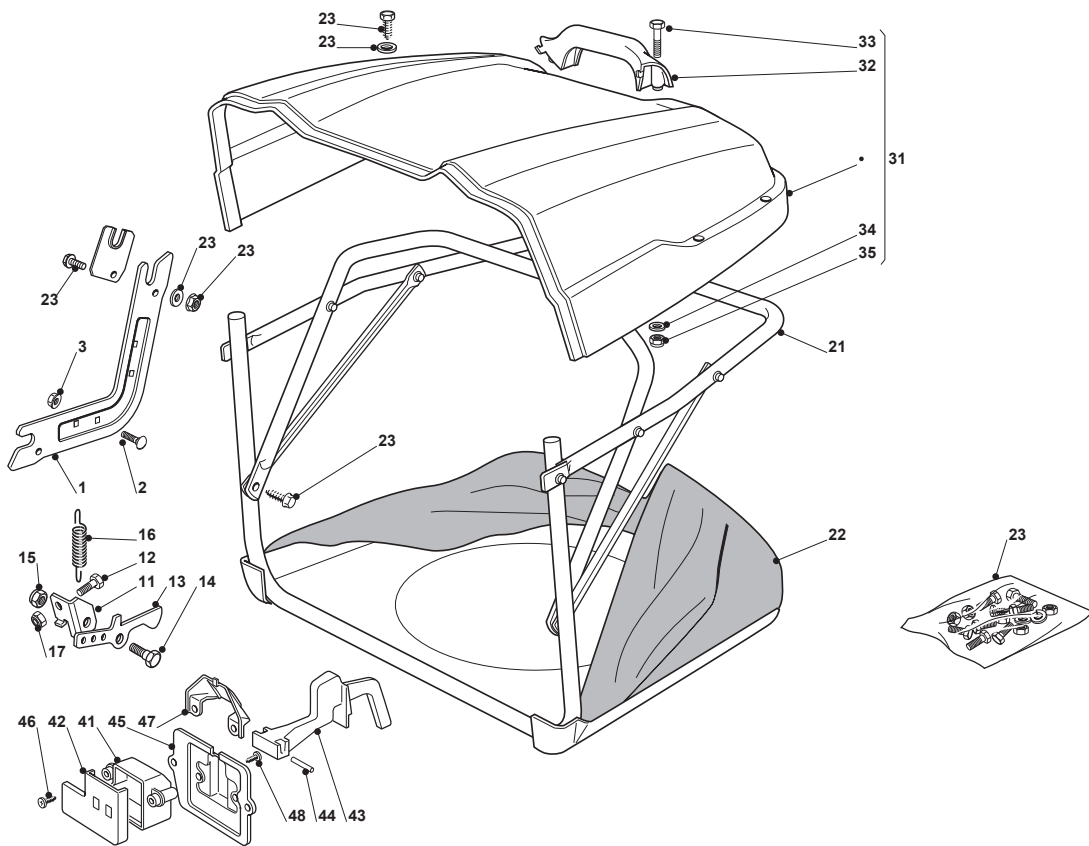

Fig.	Quantity	Part No	Description	Notes
1	2	325785275/0	Support	
2	4	112818690/0	Screw	
3	4	112293201/0	Nut	
11	1	325755031/1	Bracket	
12	1	112789000/0	Screw	
13	1	325774315/1	Bracket	
14	1	125510080/1	Pin	
15	1	112292102/0	Nut	
16	1	122450432/0	Spring	
17	1	112154330/0	Nut	
21	1	382800111/0	Front Frame	
22	1	182105973/0	Grasscatcher	
23	1	382394003/0	Front Handle	
24	1	382869023/0	Rod	
25	1	125394508/0	Knob	
26	1	382180048/0	Screw	
31	1	325110319/0	Yellow Grass-Catcher Cover	Yellow
31	1	325110320/0	Red Grass-Catcher Cover	Red
31	1	325110342/0	Grey Grass-Catcher Cover	Grey
31	1	325110413/0	Black Grass-Catcher Cover	Black
31	1	325110421/0	White Grass-Catcher Cover	White
41	1	125600041/0	Grassc.Full Micro Protection	
42	1	125600042/0	Grasscatcher Micro Prot Cover	
43	1	125318124/0	Full Grassc. Microswtich Cover	
44	1	112400030/0	Pin	
45	1	325785272/0	Micro Protection	
46	1	112728510/0	Screw	
47	1	125600048/0	Empty Micro Grassc.Protection Cover	
48	2	112735110/0	Screw	