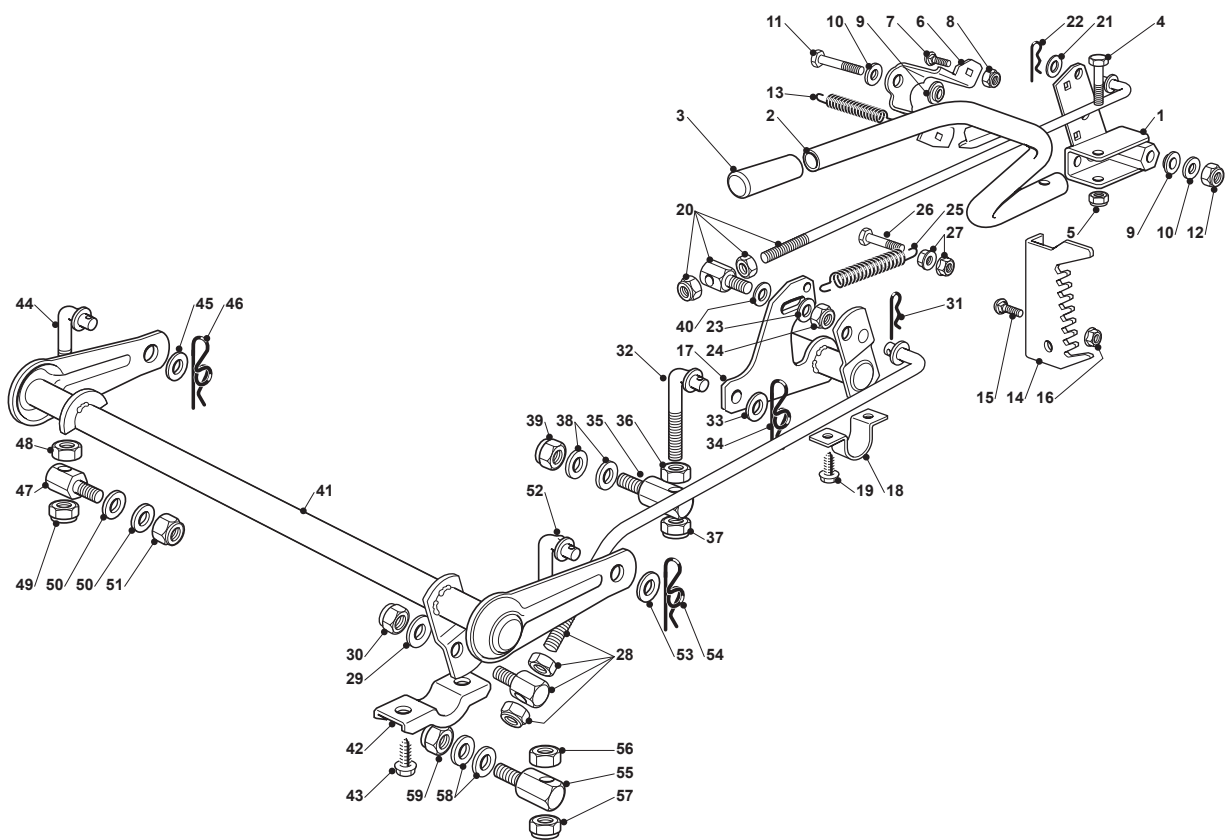

# NJS 92 HYDRO

Ride-on 90 - 92 Hydrogear Transmission

Issue 10 - 2015

Fig.	Quantity	Part No	Description	Notes
23	1	135062019/0	Belt	

Fig.	Quantity	Part No	Description	Notes
1	1	382774249/0	Clamp	
2	1	382318219/1	Lever	
3	1	125394508/0	Knob	
4	1	112674700/0	Screw	
5	1	112154510/0	Nut	
6	1	325650113/0	Plate	
7	2	112818690/0	Screw	
8	2	112155000/0	Nut	
9	2	122041980/0	Bushing	
10	2	112523060/0	Washer	
11	1	112691600/0	Screw	
12	1	112155000/0	Nut	
13	1	125430259/0	Spring	
14	1	325735511/0	Sector	
15	2	112818690/0	Screw	
16	2	112293201/0	Nut	
17	1	382000387/0	Axle	
18	2	325547041/1	Plate	
19	4	112731580/0	Screw	
20	1	382000618/0	Rod	
21	1	325670011/0	Antifriction Washer	
22	1	124487997/0	Cotter Pin	
23	1	112523040/0	Washer	
24	1	112154210/0	Nut	
25	1	122446402/0	Spring	
26	1	112792410/0	Screw	
27	2	112292102/0	Nut	
28	1	382000537/0	Connecting Rod	
29	2	325670008/1	Washer	
30	1	112156602/0	Nut	
31	1	124487998/0	Cotter Pin	
32	1	125840025/0	Tie Rod	
33	1	325670008/1	Washer	
34	1	124487998/0	Cotter Pin	
35	1	125510090/0	Pin	
36	1	112295200/0	Nut	
37	1	112156602/0	Nut	
38	2	325670008/1	Washer	
39	1	112156602/0	Nut	
40	2	112521360/0	Washer	
41	1	382000385/0	Axle	
42	2	327546015/2	Plate	
43	4	112731350/0	Screw	
44	1	125840024/0	Tie Rod	
45	1	325670008/1	Washer	
46	1	124487998/0	Cotter Pin	
47	1	125510098/0	Pin	
48	1	112295200/0	Nut	
49	1	112156602/0	Nut	
50	2	325670008/1	Washer	
51	1	112156602/0	Nut	

Fig.	Quantity	Part No	Description	Notes
52	1	125840025/0	Tie Rod	
53	1	325670008/1	Washer	
54	1	124487998/0	Cotter Pin	
55	1	125510090/0	Pin	
56	1	112295200/0	Nut	
57	1	112156602/0	Nut	
58	2	325670008/1	Washer	
59	1	112156602/0	Nut	