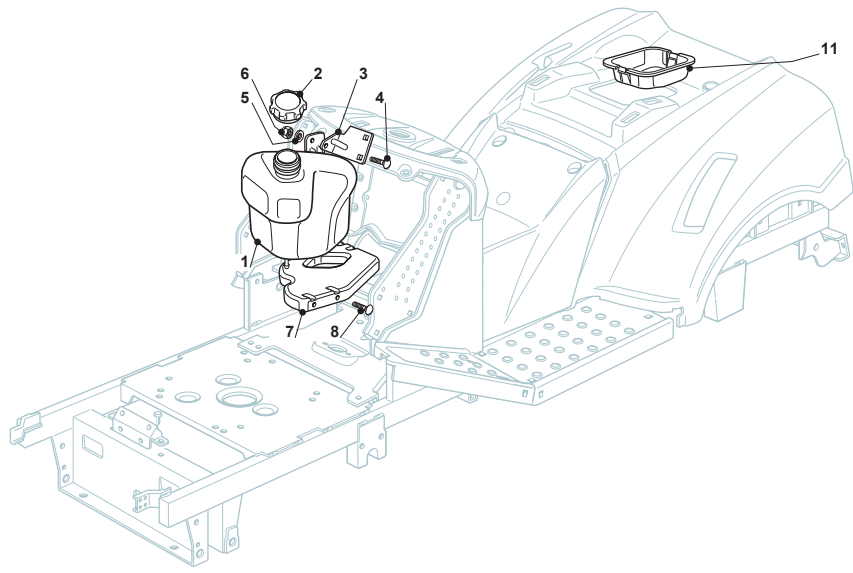

Fig.	Quantity	Part No	Description	Notes
1	1	325735124/0	Fuel Tank	
2	1	125795001/1	Cap	
3	1	325785291/0	Support	
4	1	112789195/0	Screw	
5	1	112581500/0	Grower	
6	1	112437503/0	Plate	
7	1	325785289/0	Support	
8	4	112735403/0	Screw	
11	1	325207176/0	Basin