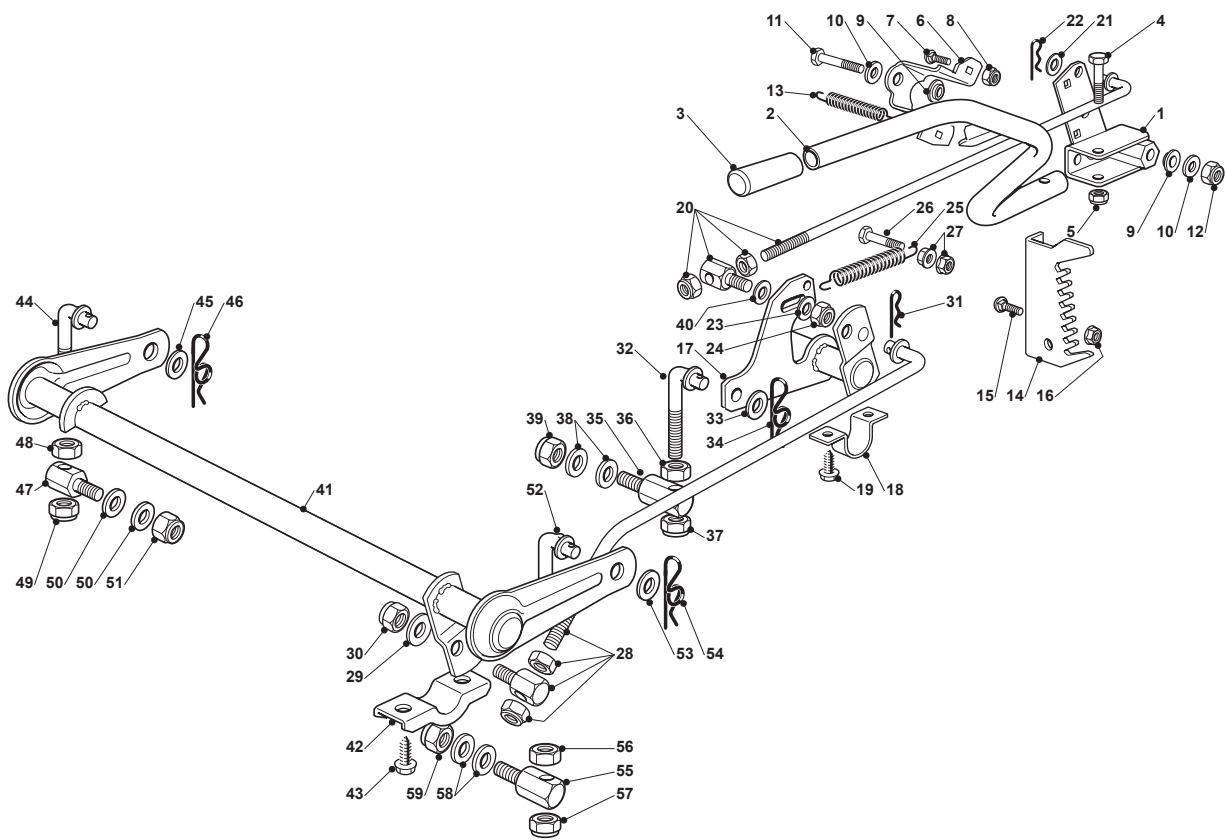

# NJS 92 HYDRO

Ride-on 90 - 92 Hydrogear Transmission

Issue 10 - 2015

Fig.	Quantity	Part No	Description	Notes
23	1	135062019/0	Belt	

Fig.	Quantity	Part No	Description	Notes
1	1	382774249/0	Clamp	
2	1	382318219/1	Lever	
3	1	125394508/0	Knob	
4	1	112674700/0	Screw	
5	1	112154510/0	Nut	
6	1	325650113/0	Plate	
7	2	112818690/0	Screw	
8	2	112155000/0	Nut	
9	2	122041980/0	Bushing	
10	2	112523060/0	Washer	
11	1	112691600/0	Screw	
12	1	112155000/0	Nut	
13	1	125430259/0	Spring	
14	1	325735511/0	Sector	
15	2	112818690/0	Screw	
16	2	112293201/0	Nut	
17	1	382000387/0	Axle	
18	2	325547041/1	Plate	
19	4	112731580/0	Screw	
20	1	382000618/0	Rod	
21	1	325670011/0	Antifriction Washer	
22	1	124487997/0	Cotter Pin	
23	1	112523040/0	Washer	
24	1	112154210/0	Nut	
25	1	122446402/0	Spring	
26	1	112792410/0	Screw	
27	2	112292102/0	Nut	
28	1	382000537/0	Connecting Rod	
29	2	325670008/1	Washer	
30	1	112156602/0	Nut	
31	1	124487998/0	Cotter Pin	
32	1	125840025/0	Tie Rod	
33	1	325670008/1	Washer	
34	1	124487998/0	Cotter Pin	
35	1	125510090/0	Pin	
36	1	112295200/0	Nut	
37	1	112156602/0	Nut	
38	2	325670008/1	Washer	
39	1	112156602/0	Nut	
40	2	112521360/0	Washer	
41	1	382000385/0	Axle	
42	2	327546015/2	Plate	
43	4	112731350/0	Screw	
44	1	125840024/0	Tie Rod	
45	1	325670008/1	Washer	
46	1	124487998/0	Cotter Pin	
47	1	125510098/0	Pin	
48	1	112295200/0	Nut	
49	1	112156602/0	Nut	
50	2	325670008/1	Washer	
51	1	112156602/0	Nut	

Fig.	Quantity	Part No	Description	Notes
52	1	125840025/0	Tie Rod	
53	1	325670008/1	Washer	
54	1	124487998/0	Cotter Pin	
55	1	125510090/0	Pin	
56	1	112295200/0	Nut	
57	1	112156602/0	Nut	
58	2	325670008/1	Washer	
59	1	112156602/0	Nut	