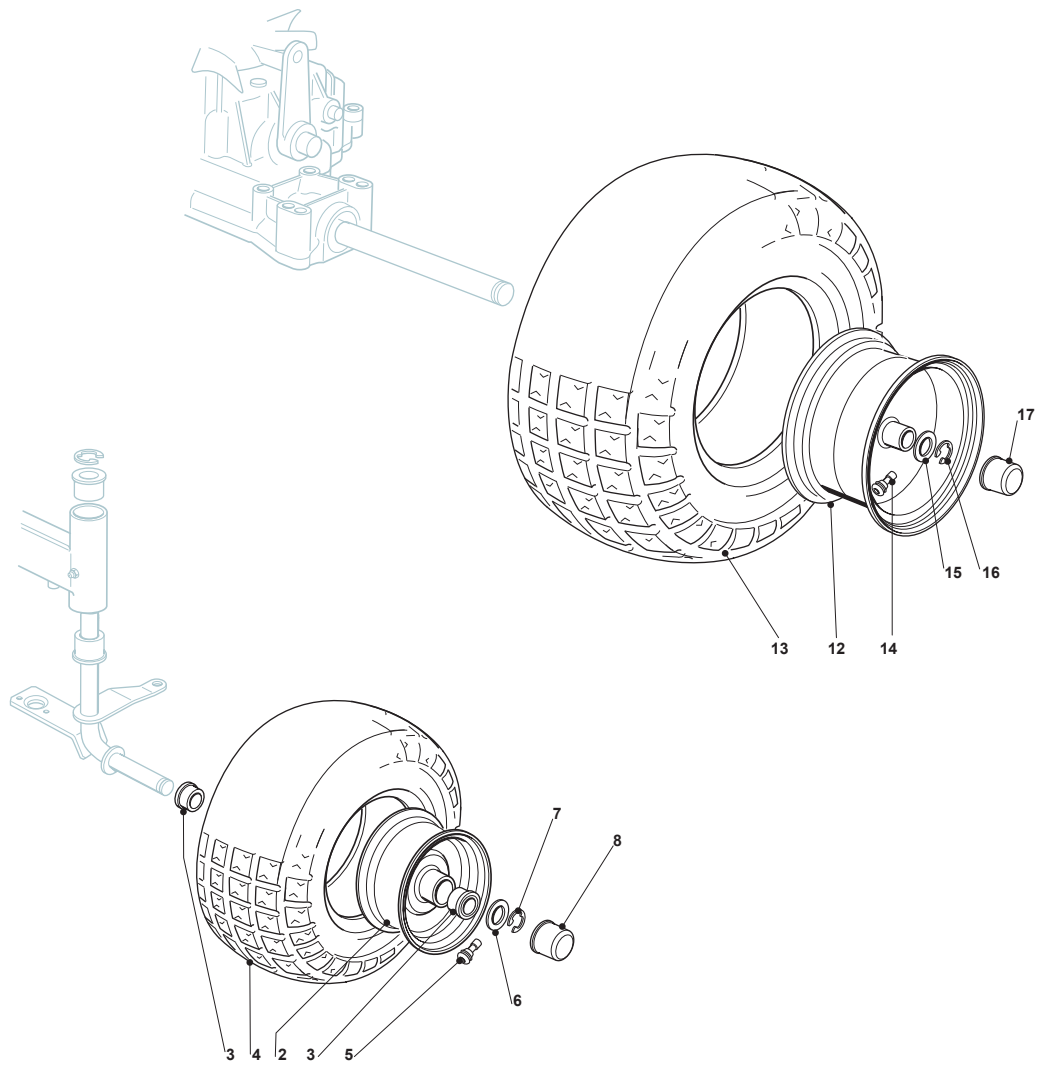

Fig.	Quantity	Part No	Description	Notes
2	2	182000598/0	Rimm	
3	4	125122200/2	Bearing	
4	2	125590014/0	Tyre	13 inch
4	2	127590066/0	Tyre	15 inch
5	2	125950000/0	Valve	
6	2	125670005/1	Washer	
7	2	112001000/0	Benzing Ring	
8	2	382110274/0	Wheel Cover	Standard grey hub version
12	2	182000599/0	Rimm	
13	2	125590015/0	Tyre	
14	2	125950000/0	Valve	
15	2	125670005/1	Washer	
16	2	112001010/0	Benzing Ring	
17	2	382110275/0	Rear Wheel Deck	Standard grey hub version