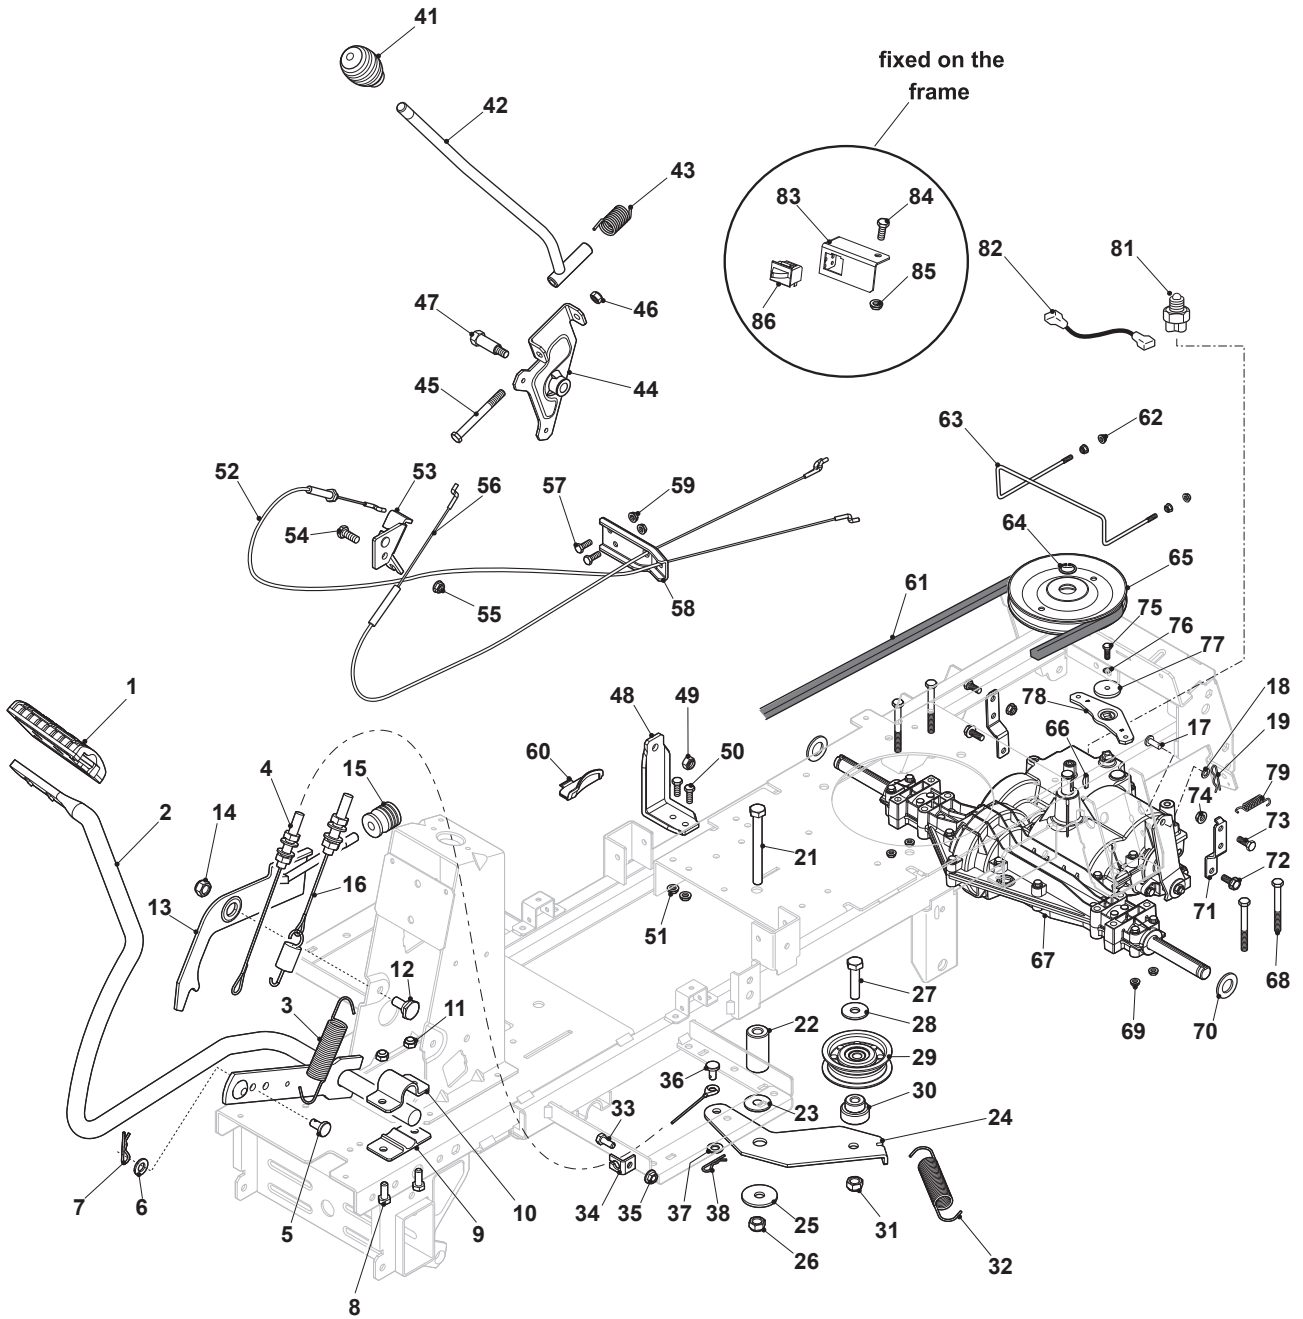

Fig.	Quantity	Part No	Description	Notes
1	1	325110391/0	Clamp Cover	
2	1	384503013/0	Pedal	
3	2	127430594/0	Spring	
4	1	384004607/0	Tightener Cable	
5	1	127510120/0	Pin	
6	1	112521350/0	Washer	
7	1	124487997/0	Cotter Pin	
8	4	112791400/0	Screw	
9	2	325785350/0	Support	
10	2	325547231/0	Plate	
11	4	112154510/0	Nut	
12	1	122524970/3	Pin	
13	1	384002097/0	Brake Control Rod	
14	1	112154210/0	Nut	
15	1	127395050/1	Knob	
16	1	384004603/0	Cable, Thread Engine Brake	
17	1	127510120/0	Pin	
18	1	325670011/0	Antifriction Washer	
19	1	124487997/0	Cotter Pin	
21	1	112691900/0	Screw	
22	1	127160065/0	Spacer	
23	1	122041980/0	Bushing	
24	1	384307003/0	Tightener Lever	
25	1	112523070/0	Washer	
26	1	112155000/0	Nut	
27	1	112691115/0	Screw	
28	1	112523060/0	Washer	
29	1	127604015/0	Pulley	
30	1	127160064/0	Spacer	
31	1	112155000/0	Nut	
32	1	127430594/0	Spring	
33	1	112791200/1	Screw	
34	1	322806619/0	Support	
35	1	112292102/0	Nut	
36	1	127510120/0	Pin	
37	1	112521350/0	Washer	
38	1	124487997/0	Cotter Pin	
41	1	125394510/0	Knob	
42	1	384317097/0	Lever, Speed Drive Control	
43	1	125430226/0	Spring	
44	1	384773579/0	Bracket	
45	1	112692050/0	Screw	
46	1	112155000/0	Nut	
47	1	127510122/0	Bracket	
48	1	327772197/0	Bracket	
49	1	112154210/0	Nut	
50	2	112791200/1	Screw	
51	2	112292102/0	Nut	
52	1	384004602/0	Wire	
53	1	327772195/0	Front Bracket	
54	1	112792611/0	Screw	