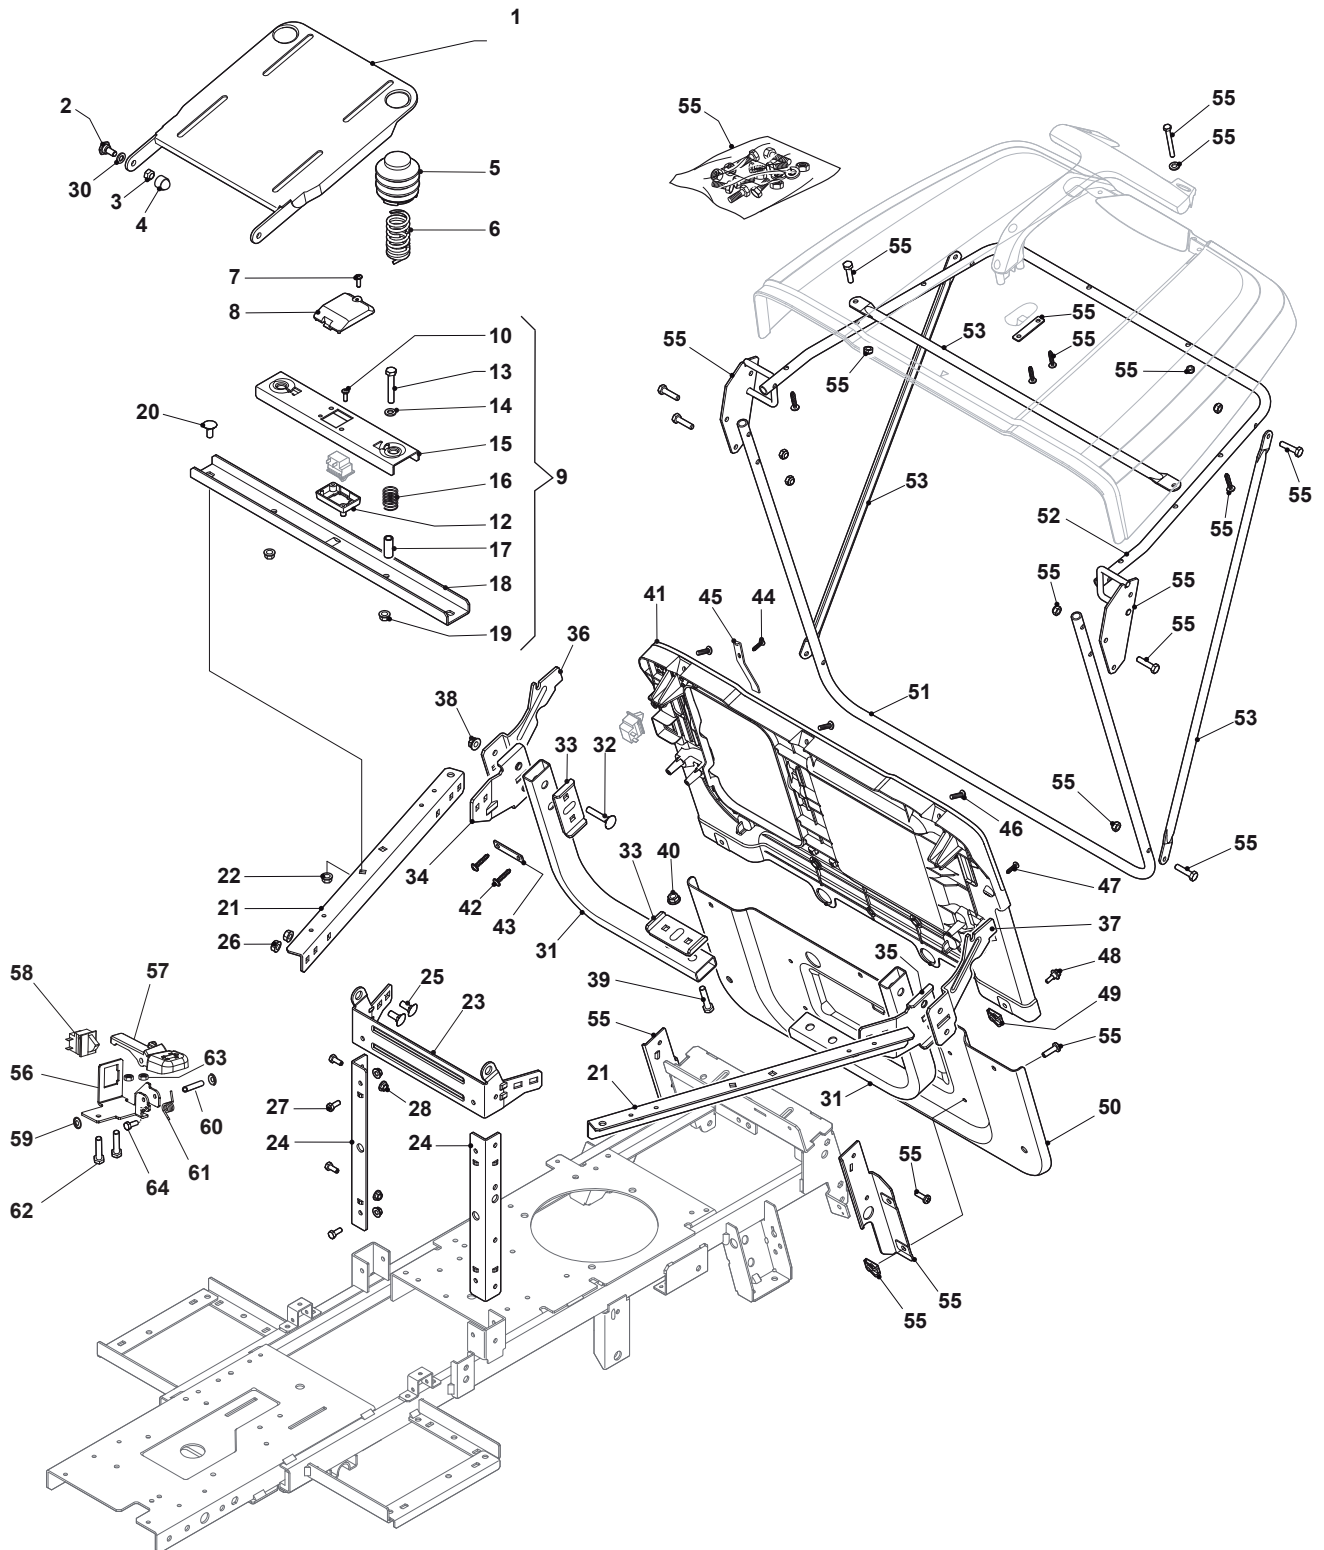

Fig.	Quantity	Part No	Description	Notes
1	1	382547061/0	Plate	
2	2	122524970/3	Pin	
3	2	112155010/0	Nut	
4	2	118203854/0	Screw	
5	2	327737500/0	Protection Hood	
6	2	127430589/0	Spring	
7	1	112728706/0	Screw	
8	1	327110508/0	Switch Cover	
9	1	384394751/1	Micro	
10	2	112728686/0	Screw	
11	1	119410606/0	Microswitch	
12	1	325785379/1	Support	
13	2	112691400/0	Screw	
14	2	112521350/0	Washer	
15	1	327543047/0	Plate	
16	2	125430263/0	Spring	
17	2	125160048/0	Spacer	
18	1	327787089/0	Support	
19	2	112293201/0	Nut	
20	2	112818690/0	Screw	
21	2	327650131/0	Upper Stiffening	
22	2	112293201/0	Nut	
23	1	327543039/0	Backup Plate	
24	2	327010209/0	Angular	
25	8	112818690/0	Screw	
26	8	112293201/0	Nut	
27	8	112791200/1	Screw	
28	8	112154510/0	Nut	
30	2	122675110/0	Washer	
31	2	327869063/0	Pipe	
32	4	112819105/0	Screw	
33	4	327543029/0	Plate	
34	1	327772171/0	Bracket, Right	
35	1	327772213/0	Bracket, Right	
36	1	327772225/0	Bracket, Left	
37	1	327772215/1	Bracket, Left	
38	4	112154210/0	Nut	
39	4	112691115/0	Screw	
40	4	112154210/0	Nut	
41	1	327543027/0	Plate	
42	4	112728300/0	Screw	
43	2	322545142/0	Plate	
44	1	112728300/0	Screw	
45	1	127430600/0	Spring	
46	3	112727801/0	Screw	
47	2	112728300/0	Screw	
48	2	125943010/0	Screw	
49	2	112437507/0	Rapid Fixing Plate	
50	1	327543025/0	Plate	
51	1	384801145/0	Grasscatcher Frame	
52	1	384801147/0	Grasscatcher Upper Frame	

Fig.	Quantity	Part No	Description	Notes
53	3	327650133/0	Upper Stiffening	
55	1	384180218/1	Outfit, Screws	
56	1	327772241/0	Clamp	
57	1	327500065/0	Pedal	
58	1	119410614/0	Microswitch	
59	2	112604896/0	Crown Fastener	
60	1	122517866/0	Pin	
61	1	122450457/0	Safety Spring	
62	2	112791400/0	Screw	
63	2	112292102/0	Nut	
64	1	112728440/0	Screw	