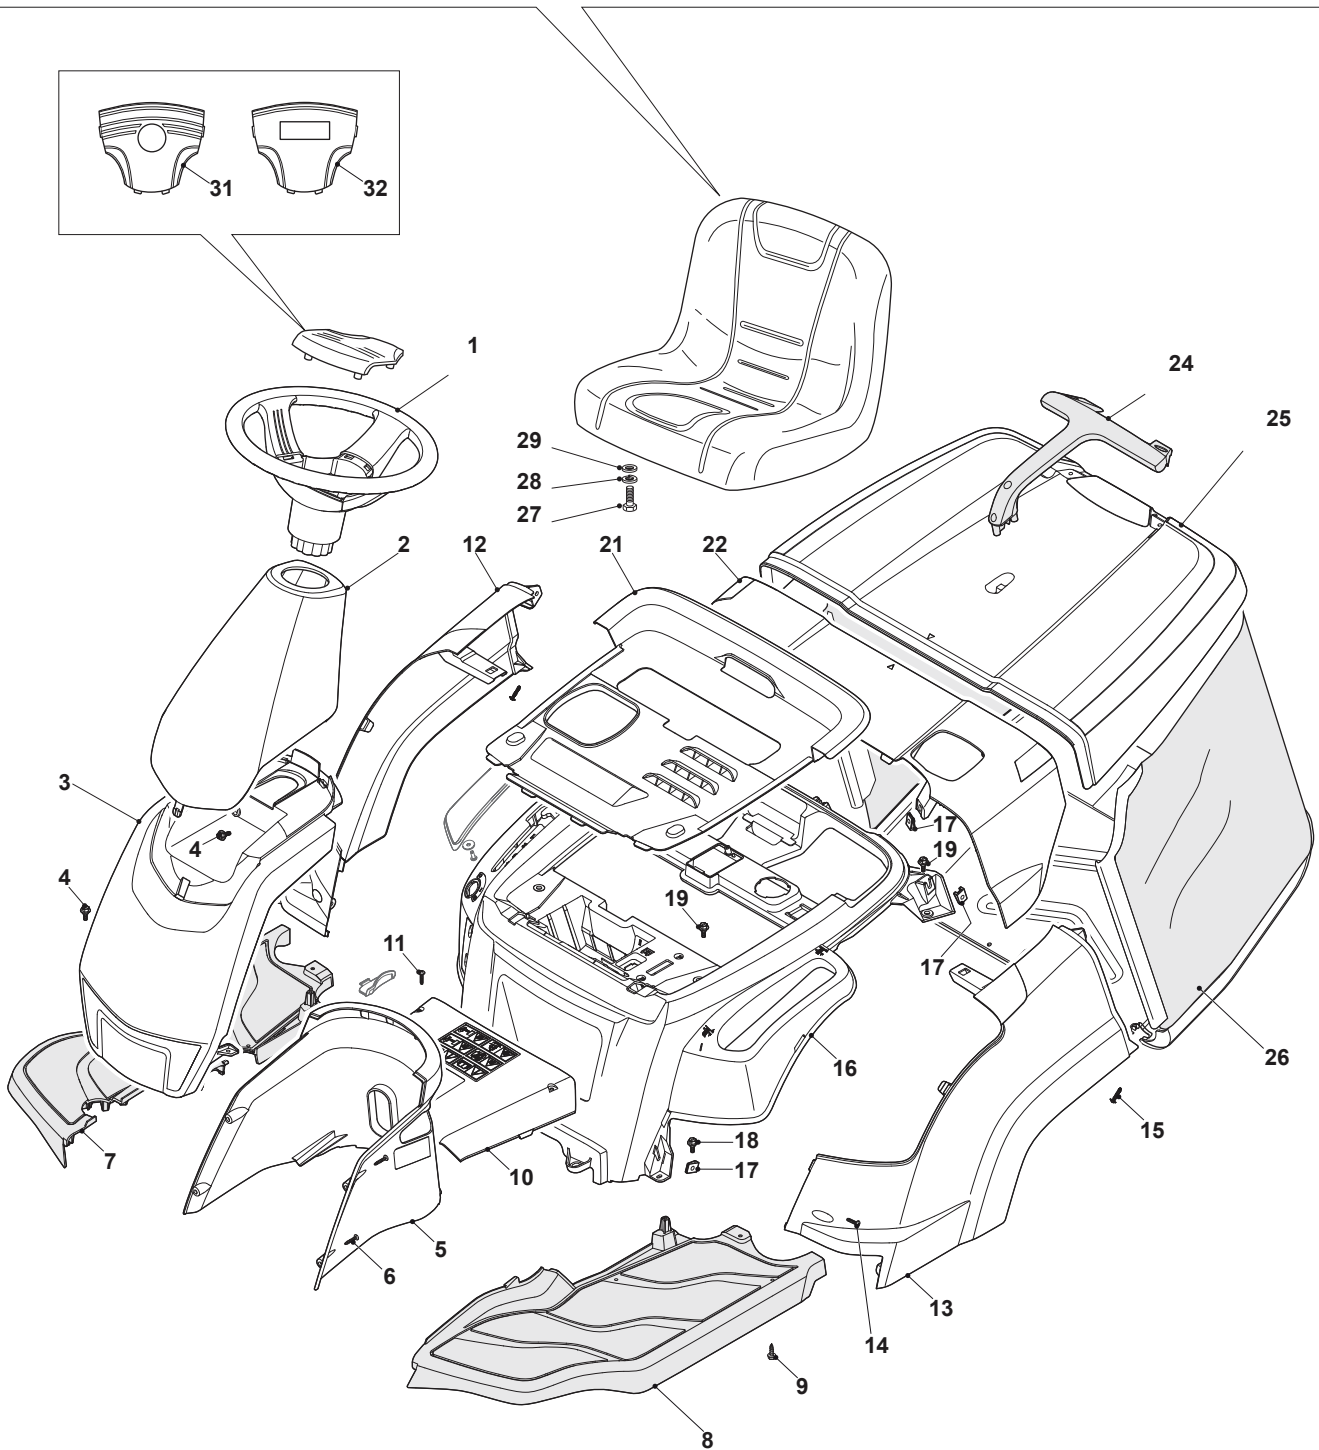

Ride-on 66 Body

Issue 8 - 2015

Fig.	Quantity	Part No	Description	Notes
31	1	325580503/0	Steering Plate Cover	
32	1	325580504/0	Steering Plate Cover	
35	1	125722472/0	Seat	
36	1	125722463/0	Seat	
37	1	125722453/1	Seat	
38	1	125722471/0	Seat	
39	1	125722456/0	Seat	
40	1	125722470/0	Seat	
41	1	125722477/0	Seat	
10	1	327110566/0	Central Cover, Grey	
10	1	327110568/0	Central Cover, Black	
10	1	327110567/0	Central Cover, Grey	