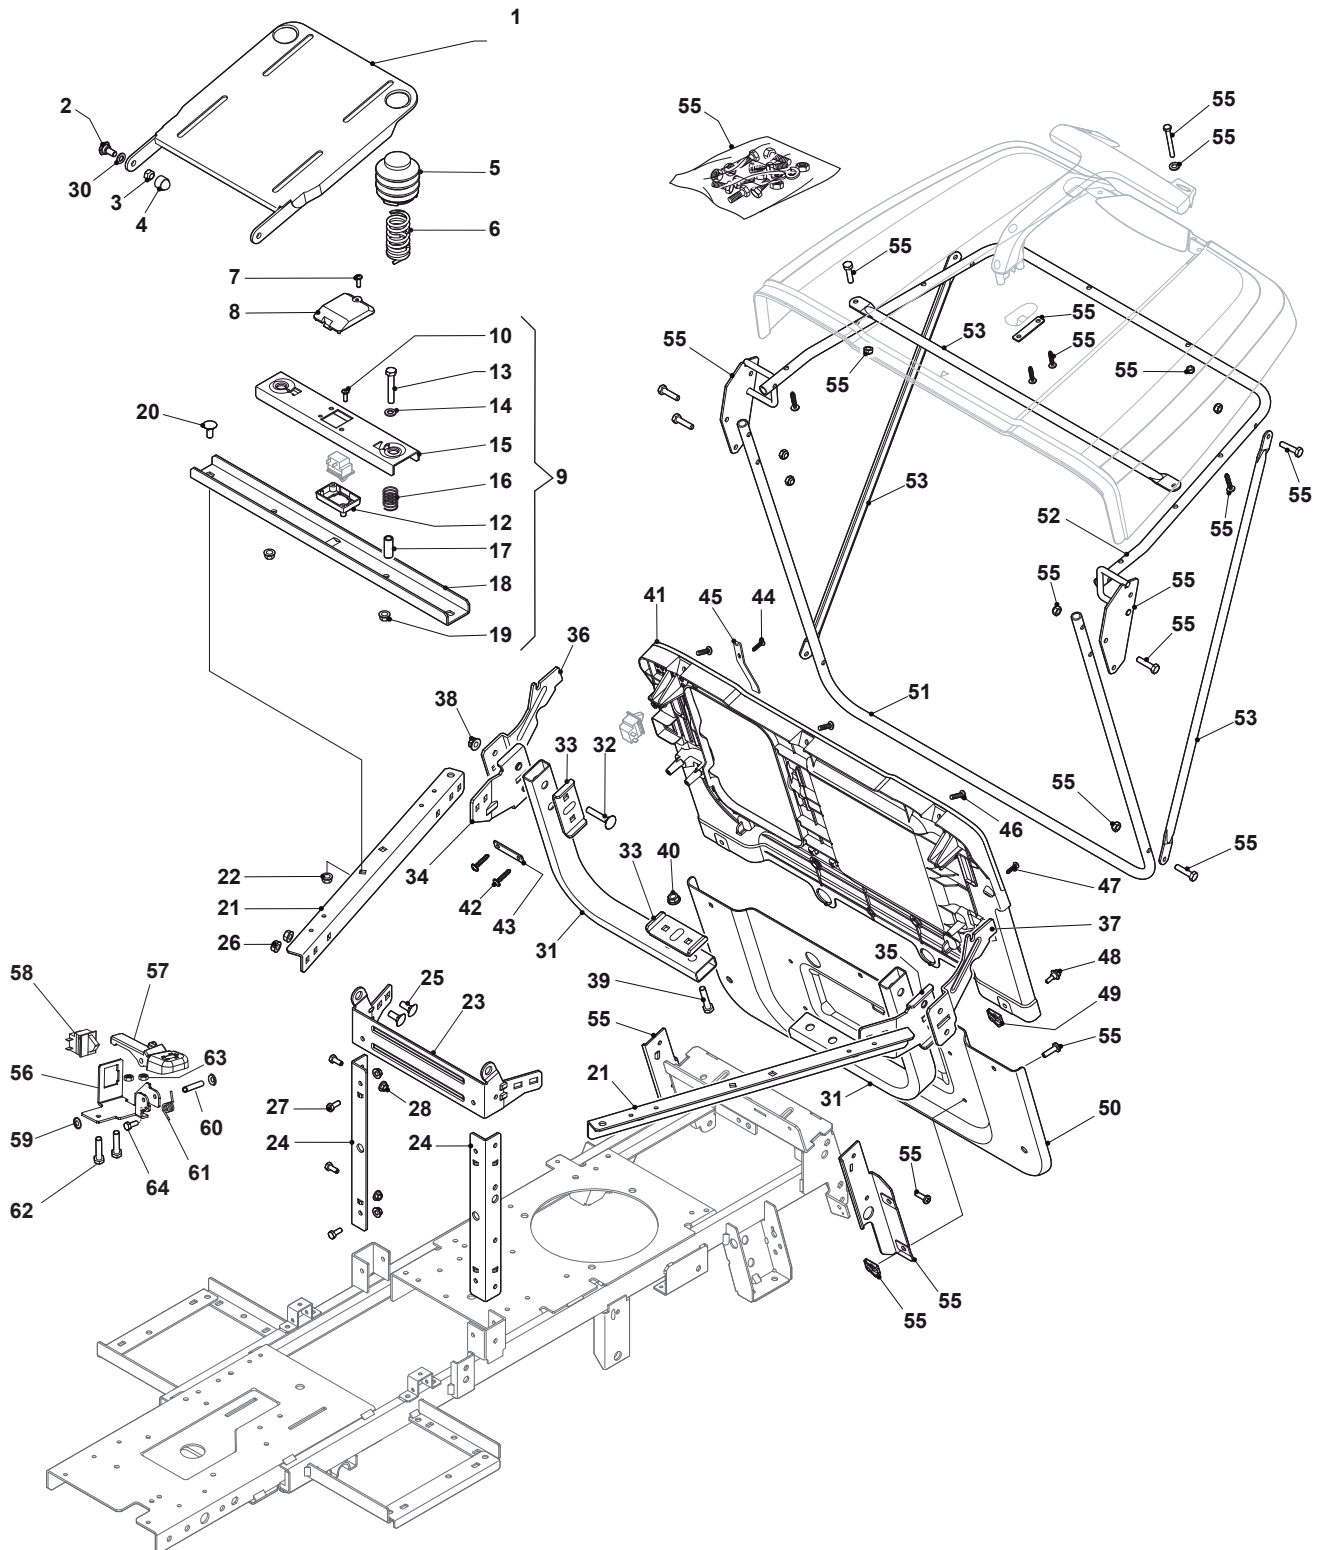

Ride-on 66 Body

Issue 8 - 2015

Fig.	Quantity	Part No	Description	Notes
31	1	325580503/0	Steering Plate Cover	
32	1	325580504/0	Steering Plate Cover	
35	1	125722472/0	Seat	
36	1	125722463/0	Seat	
37	1	125722453/1	Seat	
38	1	125722471/0	Seat	
39	1	125722456/0	Seat	
40	1	125722470/0	Seat	
41	1	125722477/0	Seat	
10	1	327110566/0	Central Cover, Grey	
10	1	327110568/0	Central Cover, Black	
10	1	327110567/0	Central Cover, Grey	

Fig.	Quantity	Part No	Description	Notes
53	3	327650133/0	Upper Stiffening	
55	1	384180218/1	Outfit, Screws	
56	1	327772241/0	Clamp	
57	1	327500065/0	Pedal	
58	1	119410614/0	Microswitch	
59	2	112604896/0	Crown Fastener	
60	1	122517866/0	Pin	
61	1	122450457/0	Safety Spring	
62	2	112791400/0	Screw	
63	2	112292102/0	Nut	
64	1	112728440/0	Screw	