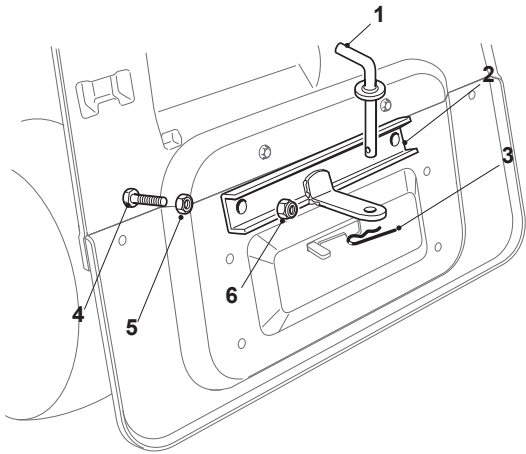

Fig.	Quantity	Part No	Description	Notes
1	1	327060111/1	Protection Carter	
2	1	327060109/0	Right Belt Protection Carter	
3	1	327060108/1	Transmission Plate Protection	
4	1	327060110/0	Left Belt Protection	
5	5	125943011/0	Screw	
6	4	112604899/0	Crown Fastener	
7	2	125943010/0	Screw	

Fig.	Quantity	Part No	Description	Notes
2	1	118120012/0	Battery	
3	1	182180051/0	Battery Charger Kit	CE plug
3	1	182180053/0	Battery Charger	UK plug
4	2	112360352/0	Nut	
5	2	112735110/0	Screw	
6	1	118736110/0	Starter Relay	
7	2	118564861/1	Protection	
8	1	119410618/0	Microswitch	
9	2	119410606/0	Microswitch	
10	1	133500007/0	Fuse Carrier	
11	1	133340040/0	Fuse 10 A	
12	1	133215000/0	Cover	
13	1	118450075/1	Starting Switch	
14	1	118210023/0	Starting Key	
15	2	112728711/0	Screw	
16	1	127600119/0	Electronic Card Upper Protecti	
18	2	112729601/1	Screw	
19	1	127600118/0	Electronic Card Lower Protection	
20	1	119410614/0	Microswitch	
1	1	184040139/0	Cables Ass.Y	
17	1	127722359/0	Electronic Card	

Fig.	Quantity	Part No	Description	Notes
1	1	125510021/1	Hitch Pin	
2	1	382033109/0	Rod	
3	1	124487999/0	Spring Pin	
4	2	112794300/0	Screw	
5	2	112295200/0	Nut	
6	2	112156602/0	Nut	
11	3	125253004/0	Mulch.Kit Fixing Hook	
12	1	125840011/1	Tie Rod	
13	1	325280000/1	Handgrip	
14	1	327394003/2	Handle	
15	2	127510116/0	Pin	
16	1	327140058/0	Deflettore Post.	
17	1	125430218/1	Spring	
18	1	327140057/0	Deflettore Anter.	
19	1	112818700/0	Screw	
20	1	127047013/0	Bushing	
21	1	322672152/0	Antifriction Washer	
22	1	112155000/0	Nut	
23	2	125510022/1	Pin	
24	2	124487998/0	Cotter Pin	
25	2	127510127/0	Pin	
26	1	327600181/0	Stone Guard, Black	