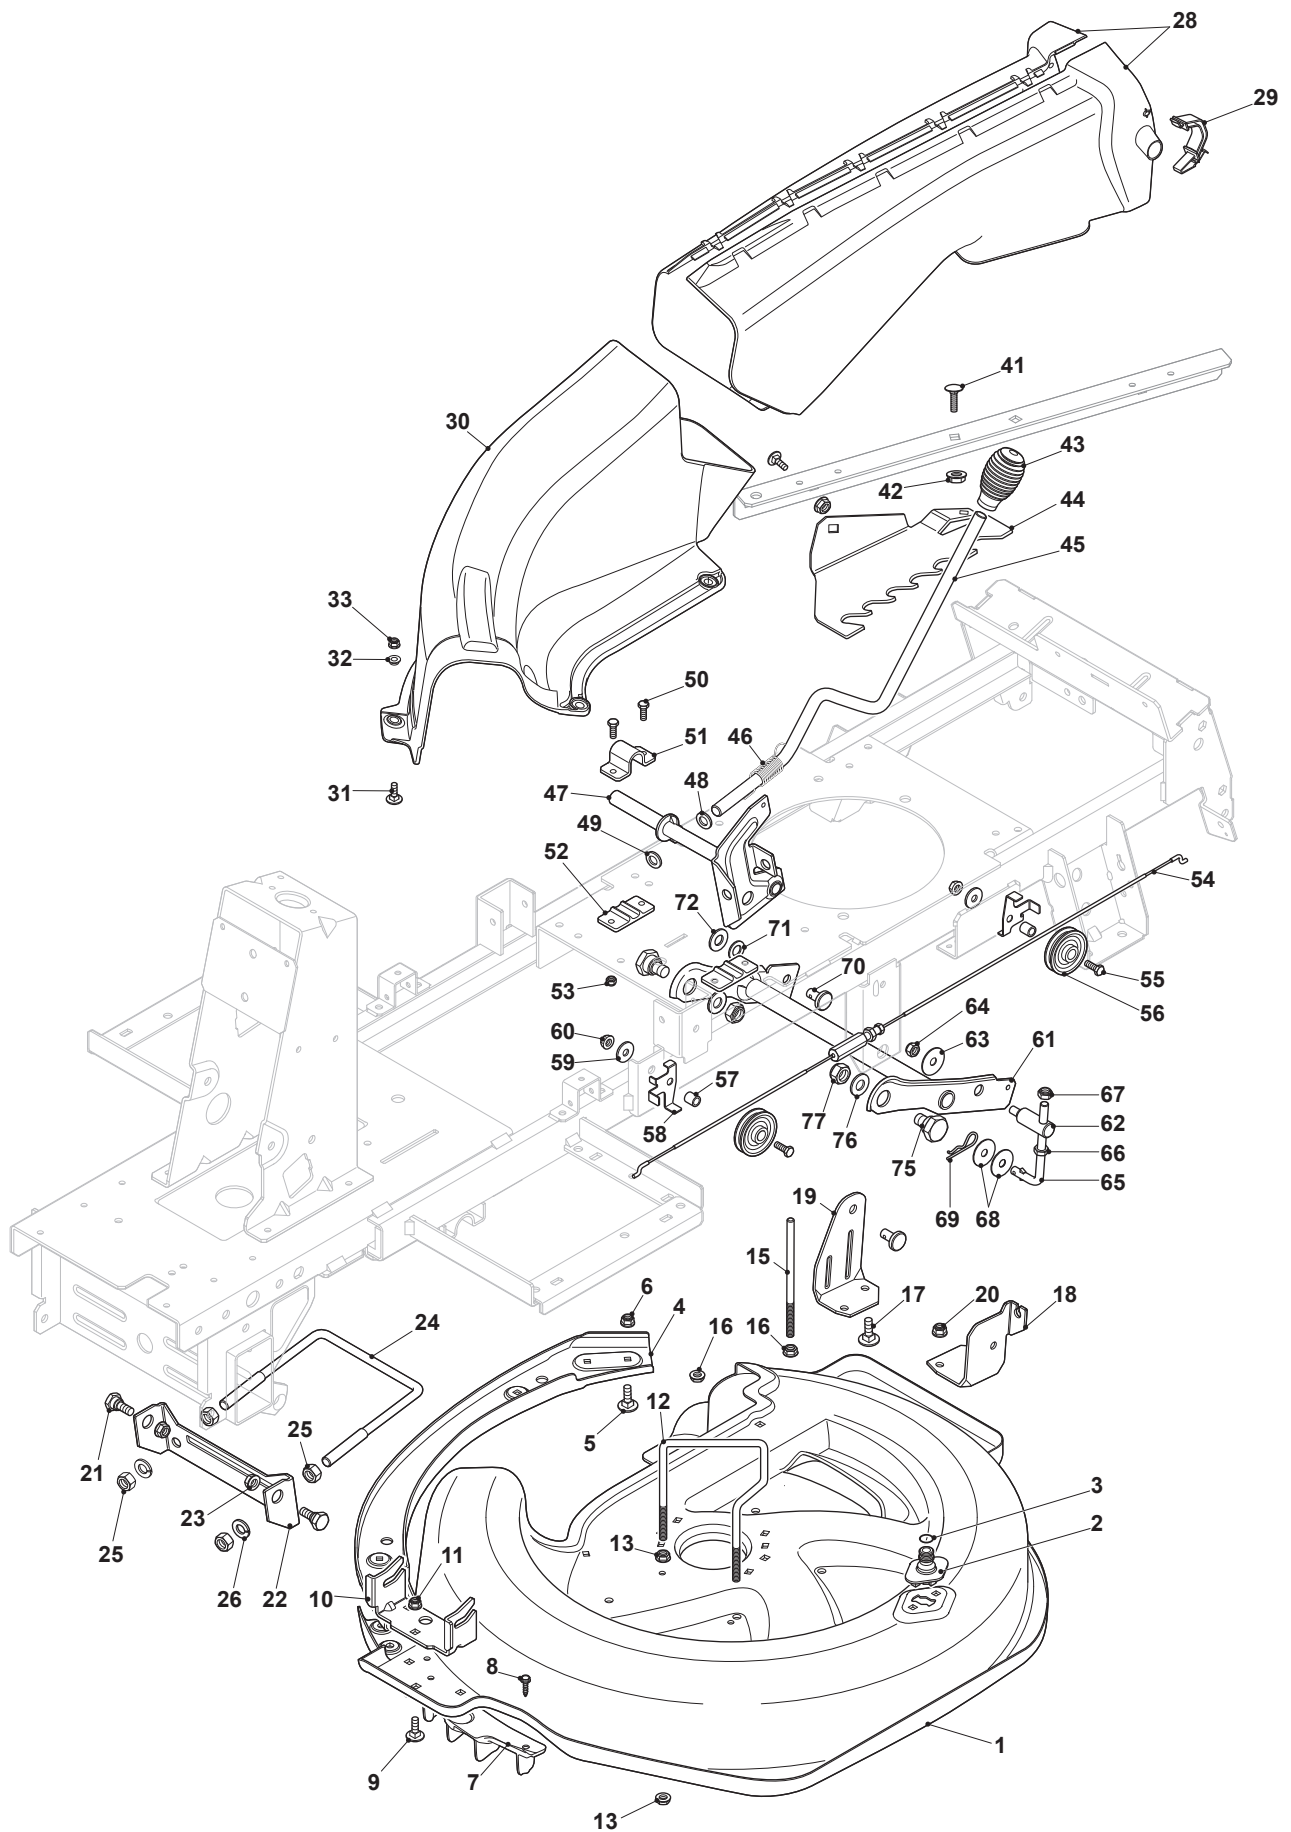

Fig.	Quantity	Part No	Description	Notes
1	1	384564114/0	Cutting Plate, Black	
2	1	325033086/0	Water Hose Connection	
3	1	119035000/0	Or Ring	
4	1	384650107/0	Stiffening	
5	4	112815200/0	Screw	
6	4	112292102/0	Nut	
7	1	327488001/0	Front Combi	
8	3	112735402/0	Screw	
9	3	112818690/0	Screw	
10	1	327772175/0	Front Bracket	
11	3	112154210/0	Nut	
12	1	127294008/0	Belt Guide	
13	4	112292102/0	Nut	
15	1	127580077/0	Belt Guide	
16	2	112293201/0	Nut	
17	4	112818690/0	Screw	
18	1	327772179/0	Bracket, Left	
19	1	327772177/0	Bracket, Right	
20	4	112154210/0	Nut	
21	2	127510121/0	Plate	
22	1	327543043/0	Plate	
23	2	112154210/0	Nut	
24	1	127840056/0	Front Tie Rod	
25	4	112293200/0	Nut	
26	2	112585100/0	Washer	
28	1	384108054/0	Conveyor	
29	2	325774499/0	Clamp	
30	1	327107505/0	Conveyor	
31	4	112815200/0	Screw	
32	4	325160039/0	Spacer	
33	4	112292102/0	Nut	
41	2	112818690/0	Screw	
42	2	112293200/0	Nut	
43	1	125394510/0	Knob	
44	1	327734063/0	Sector, Height Adjustment	Wheels Type A - 13 inch
44	1	327734067/0	Sector, Height Adjustment	Wheels Type B - 11 inch
45	1	327315135/0	Cutting Deck Lifting Lever	
46	1	127430595/0	Spring	
47	1	384001035/1	Fulcrum Axle	
48	1	112521370/0	Washer	
49	1	122020050/0	Ring	
50	4	112791400/0	Screw	
51	2	325547231/0	Plate	
52	2	325785350/0	Support	
53	4	112154510/0	Nut	
54	1	384004605/0	Lifting Wire	Wheels Type A - 13 inch
54	1	384004600/0	Lifting Wire	Wheels Type B - 11 inch
55	2	112691100/0	Screw	
56	2	125601579/0	Pulley	
57	2	125040636/1	Bushing	
58	2	327543037/0	Guide Shoe	