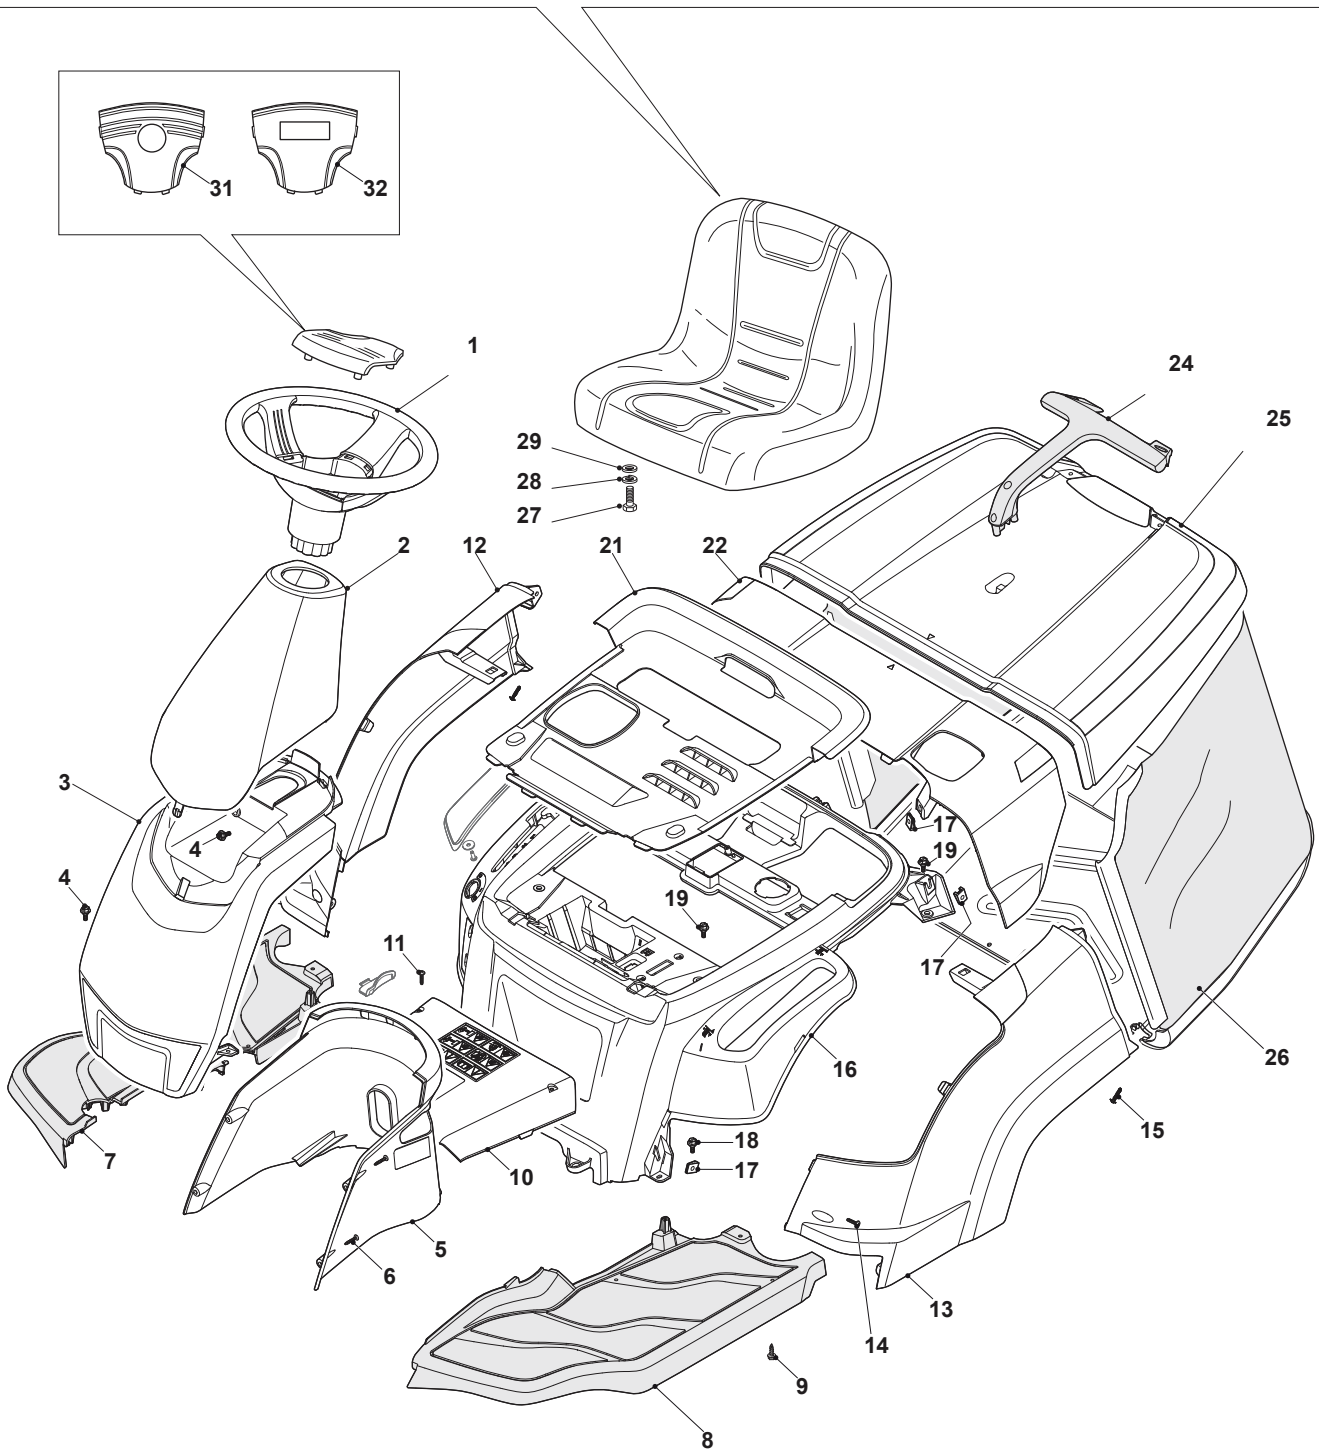

Fig.	Quantity	Part No	Description	Notes
1	1	325961220/0	Steering Wheel	
2	1	327110486/0	Steering Column Cover, Grey	
2	1	327110487/0	Steering Column Cover, Black	
2	1	327110519/0	Steering Column Cover, Stiga Grey	
3	1	327110492/0	Front Cover, Yellow	
3	1	327110493/0	Front Cover, White	
3	1	327110510/0	Steering Column Cover, Red	
3	1	327110528/0	Front Cover, Green	
4	4	125943010/0	Screw	
5	1	327110483/0	Rear Steering Column Cover, Grey	
5	1	327110518/0	Rear Cover, Grey Stiga	
5	1	327110522/0	Rear Cover, Black	
6	4	112728300/0	Screw	
7	1	327500501/0	Right Footboard	
8	1	327500500/0	Left Footboard	
9	14	112735402/0	Screw	
11	2	112728300/0	Screw	
12	1	327110488/0	Right Wheels Cover, Yellow	
12	1	327110489/0	Right Wheels Cover, White	
12	1	327110511/0	Right Rear Cover, Red	
12	1	327110529/0	Right Wheels Cover, Green	
12	1	327110533/0	Right Wheels Cover, Black	
13	1	327110490/0	Left Wheels Cover, Yellow	
13	1	327110491/0	Left Wheels Cover, White	
13	1	327110512/0	Left Rear Cover, Red	
13	1	327110530/0	Left Wheels Cover, Green	
13	1	327110534/0	Left Wheels Cover, Black	
14	6	112727801/0	Screw	
15	6	112728300/0	Screw	
16	1	327110480/1	Grey Frame Cover	
16	1	327110517/1	Grey Frame Cover	
16	1	327110521/1	Frame Cover Black	
17	10	112437507/0	Rapid Fixing Plate	
18	10	112728300/0	Screw	
19	6	125943010/0	Screw	
21	1	327110481/1	Engine Black Cover	
22	1	327110494/0	Cover, Yellow	
22	1	327110495/0	Cover, White	
22	1	327110514/0	Rear Cover, Red	
22	1	327110532/0	Cover, Green	
22	1	327110536/0	Cover, Black	
24	1	327394004/0	Handle, Black	
25	1	327110484/0	Grass-Catcher Cover, Yellow	
25	1	327110485/0	Grass-Catcher Cover, White	
25	1	327110513/0	Red Grass-catcher Cover	
25	1	327110531/0	Grass-Catcher Cover, Green	
25	1	327110535/0	Grass-Catcher Cover, Black	
26	1	184106074/0	Box, Fabric	
27	4	112793101/0	Screw	
28	4	112583500/0	Grower	
29	4	112523060/0	Washer