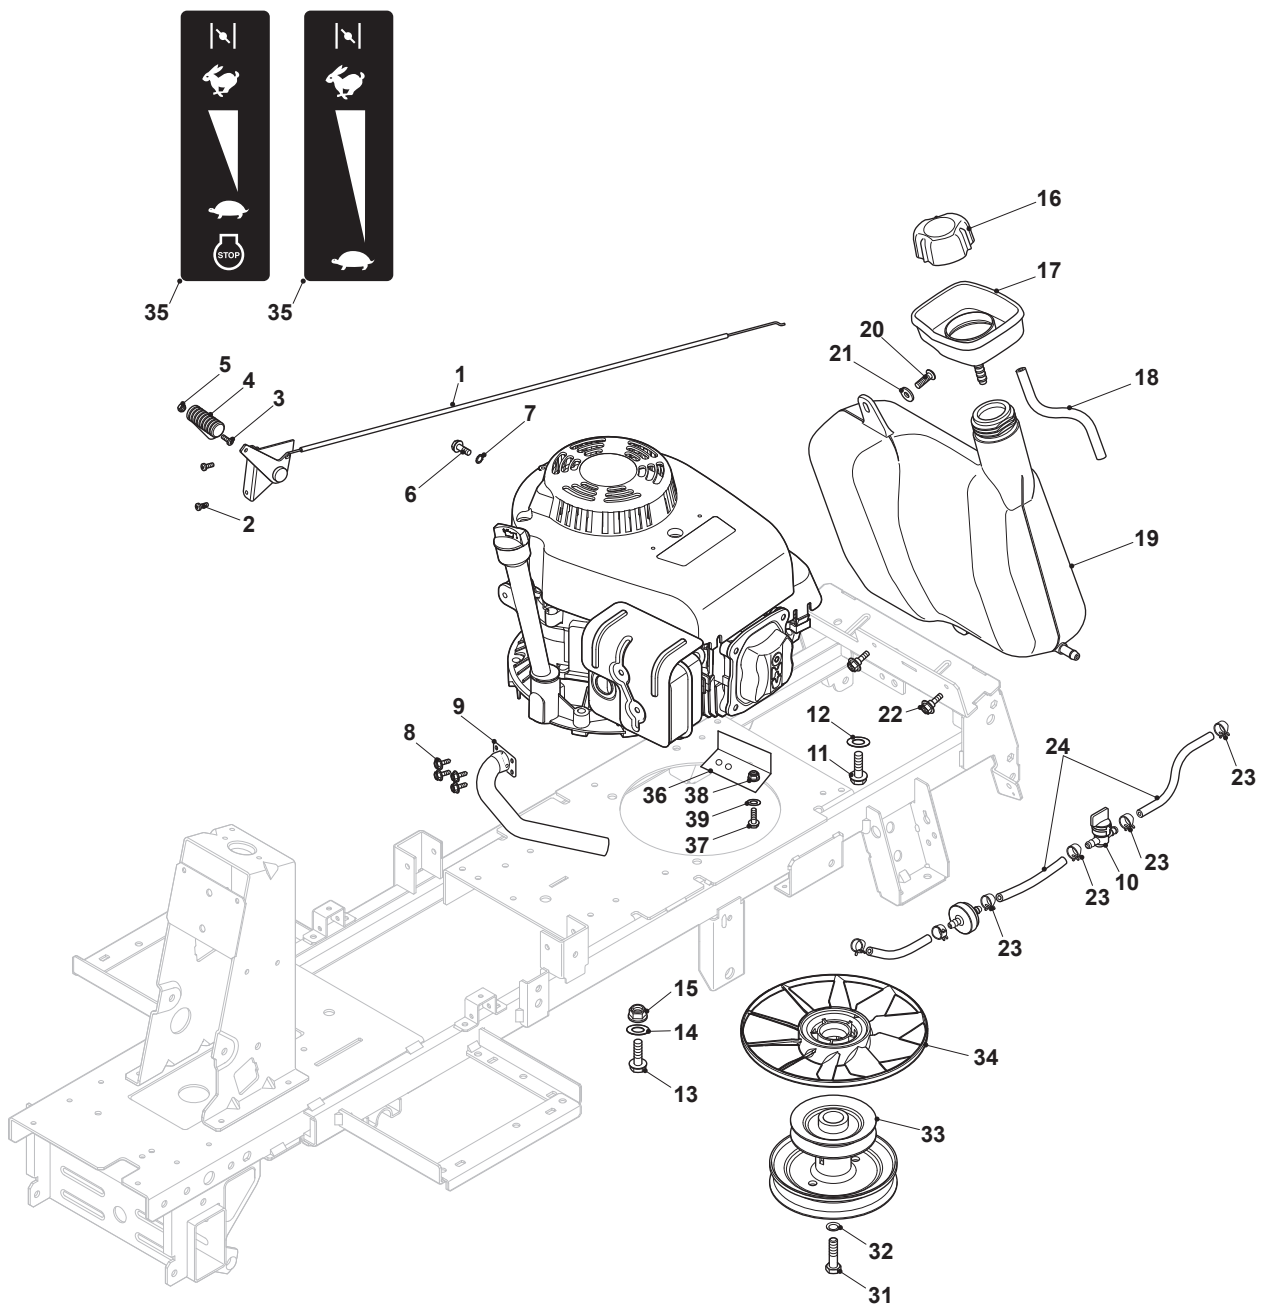

Fig.	Quantity	Part No	Description	Notes
33	1	384601500/1	Pulley	Wheels Type A - 13 inch
33	1	384601501/1	Pulley	Wheels Type B - 11 inch
10	1	118562996/0	Shut out valve	
1	1	184000256/0	Throttle Cable	
2	2	125943012/0	Screw	
3	1	112726388/0	Screw	
4	1	125394501/0	Knob	
5	1	112290800/0	Nut	
6	1	112735599/0	Screw	
7	1	112540040/0	Washer	
8	1	112735110/0	Screw	
9	1	118738252/0	Exhaust Tube	
11	3	112735108/1	Screw	
12	3	112540070/0	Washer	
16	1	127790000/1	Fuel Cap	
17	1	327600180/0	Tank Protection	
18	1	327869054/1	Fuel Discharge Pipe	
19	1	327733008/0	Fuel Tank	
20	1	112727801/0	Screw	
21	1	112523040/0	Washer	
22	2	125943010/0	Screw	
23	4	118375051/1	Fair Led	
24	1	325869035/1	Connecting Tube	
31	1	112735694/0	Screw	Wheels Type B - 11 inch
31	1	112736850/0	Screw	Wheels Type A - 13 inch
32	1	112543000/0	Washer	
35	1	114366873/0	Label	for Manual Start
35	1	114366874/0	Label	for Electric Start
36	1	327772239/0	Bracket	
37	3	112791200/1	Screw	
39	2	122675110/0	Washer	
38	3	112154510/0	Nut	