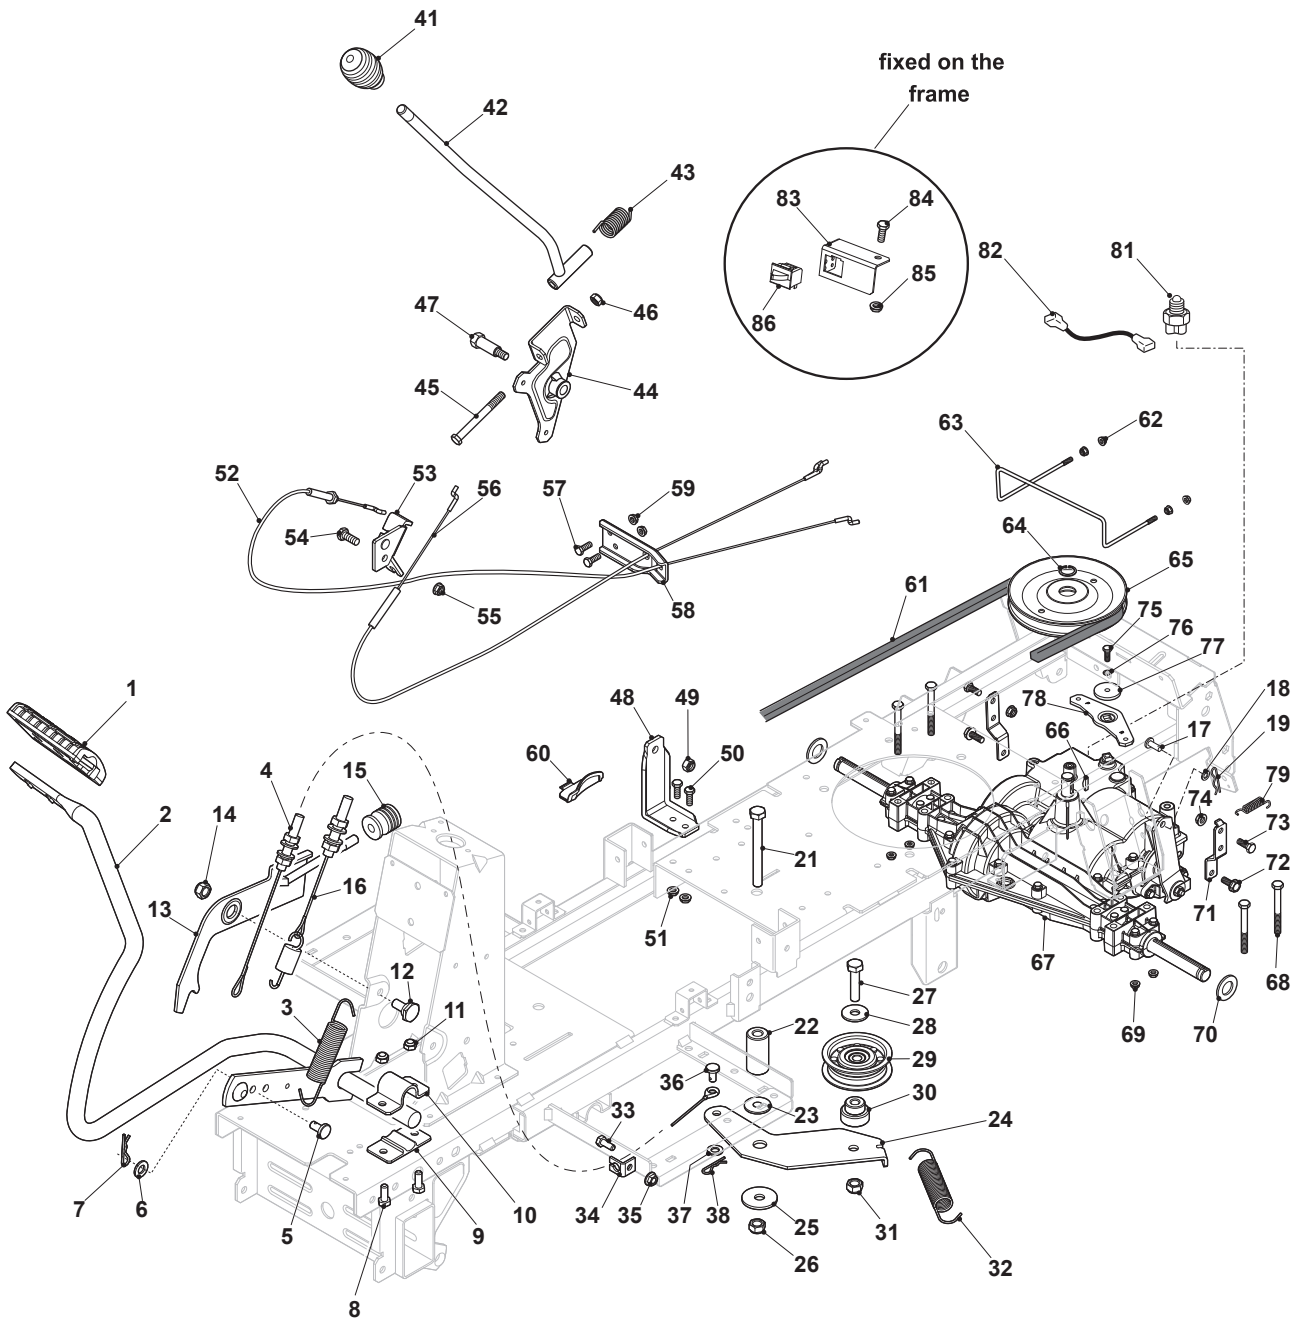

Fig.	Quantity	Part No	Description	Notes
1	1	325110391/0	Clamp Cover	
2	1	384503013/0	Pedal	
3	2	127430594/0	Spring	
4	1	384004607/0	Tightener Cable	
5	1	127510120/0	Pin	
6	1	112521350/0	Washer	
7	1	124487997/0	Cotter Pin	
8	4	112791400/0	Screw	
9	2	325785350/0	Support	
10	2	325547231/0	Plate	
11	4	112154510/0	Nut	
12	1	122524970/3	Pin	
13	1	384002097/0	Brake Control Rod	
14	1	112154210/0	Nut	
15	1	127395050/1	Knob	
16	1	384004603/0	Cable, Thread Engine Brake	
17	1	127510120/0	Pin	
18	1	325670011/0	Antifriction Washer	
19	1	124487997/0	Cotter Pin	
21	1	112691900/0	Screw	
22	1	127160065/0	Spacer	
23	1	122041980/0	Bushing	
24	1	384307003/0	Tightener Lever	
25	1	112523070/0	Washer	
26	1	112155000/0	Nut	
27	1	112691115/0	Screw	
28	1	112523060/0	Washer	
29	1	127604015/0	Pulley	
30	1	127160064/0	Spacer	
31	1	112155000/0	Nut	
32	1	127430594/0	Spring	
33	1	112791200/1	Screw	
34	1	322806619/0	Support	
35	1	112292102/0	Nut	
36	1	127510120/0	Pin	
37	1	112521350/0	Washer	
38	1	124487997/0	Cotter Pin	
41	1	125394510/0	Knob	
42	1	384317097/0	Lever, Speed Drive Control	
43	1	125430226/0	Spring	
44	1	384773579/0	Bracket	
45	1	112692050/0	Screw	
46	1	112155000/0	Nut	
47	1	127510122/0	Bracket	
48	1	327772197/0	Bracket	
49	1	112154210/0	Nut	
50	2	112791200/1	Screw	
51	2	112292102/0	Nut	
52	1	384004602/0	Wire	
53	1	327772195/0	Front Bracket	
54	1	112792611/0	Screw	