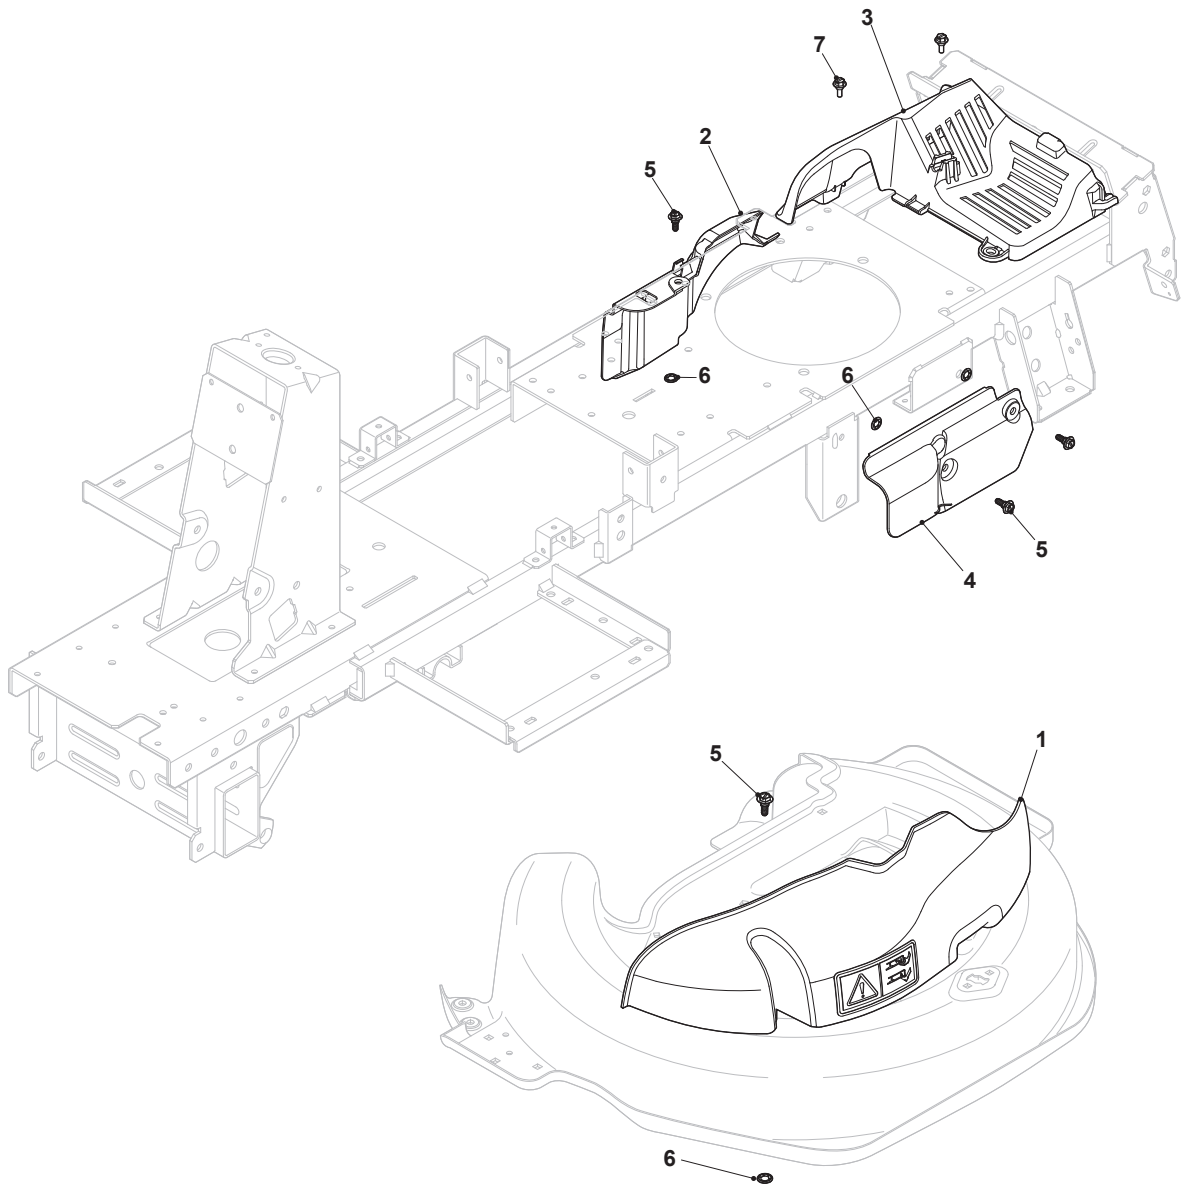

Fig.	Quantity	Part No	Description	Notes
52	1	112794400/0	Screw	
53	1	127047017/0	Bushing	
55	1	112139480/0	Feather	
56	1	127604014/0	Pulley	
57	1	112793102/0	Screw	
58	1	112583500/0	Grower	
59	1	125670007/0	Washer	
60	1	384207251/0	Blade Shaft Support	
61	2	119216040/0	Bearing	
62	1	127023003/0	Shaft	
63	1	125430259/0	Spring	
64	1	325160501/0	Dust Cover Disc	
65	1	112609260/0	Seeger	
66	4	112818700/0	Screw	
67	4	112154210/0	Nut	
68	1	112139100/0	Feather, Crankshaft Ø 22,2	
69	1	125463200/0	Blade Hub	
70	1	184109505/0	Blade Winged	
71	1	112508125/0	Elastic Washer	
72	1	112523080/0	Washer	
73	1	112735694/0	Screw	
74	1	327315151/0	Lever	
74	1	327315151/1	Lever	