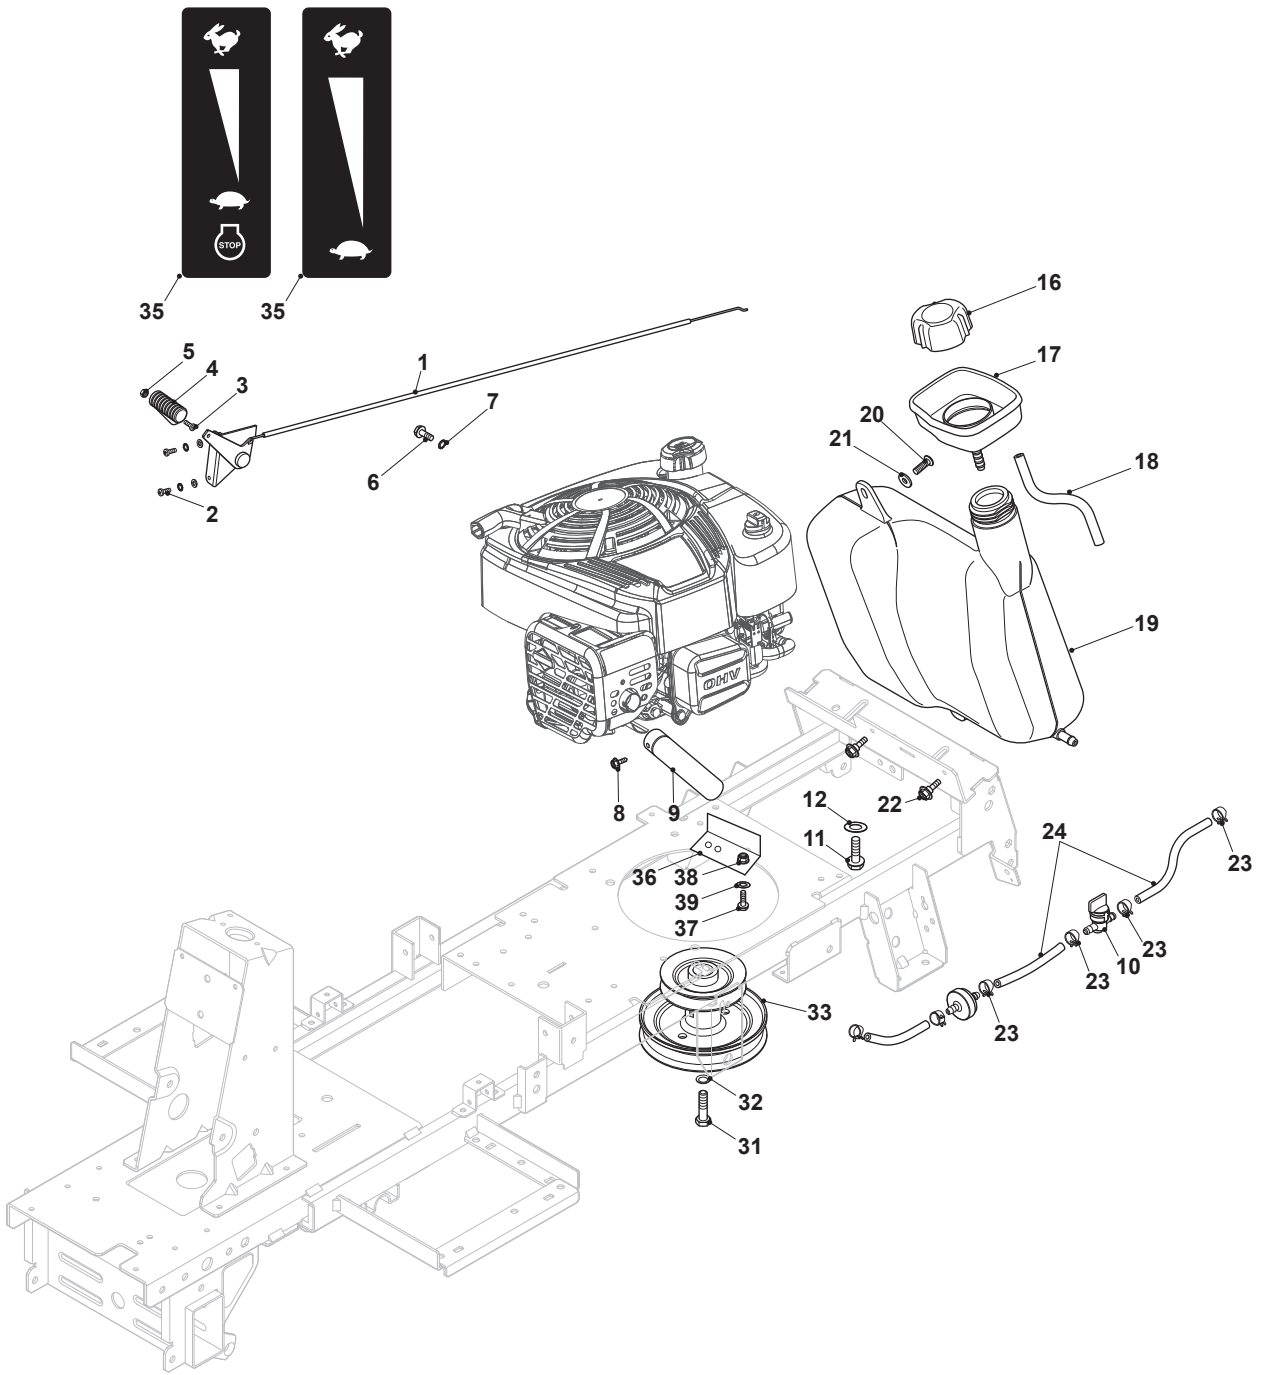

Fig.	Quantity	Part No	Description	Notes
53	3	327650133/0	Upper Stiffening	
55	1	384180218/1	Outfit, Screws	
56	1	327772241/0	Clamp	
57	1	327500065/0	Pedal	
58	1	119410614/0	Microswitch	
59	2	112604896/0	Crown Fastener	
60	1	122517866/0	Pin	
61	1	122450457/0	Safety Spring	
62	2	112791400/0	Screw	
63	2	112292102/0	Nut	
64	1	112728440/0	Screw	

Fig.	Quantity	Part No	Description	Notes
33	1	384601500/1	Pulley	Wheels Type A - 13 inch
33	1	384601501/1	Pulley	Wheels Type B - 11 inch
10	1	118562996/0	Shut out valve	
1	1	184000256/0	Throttle Cable	
2	2	125943012/0	Screw	
3	1	112726388/0	Screw	
4	1	125394501/0	Knob	
5	1	112290800/0	Nut	
6	1	112735599/0	Screw	
7	1	112540040/0	Washer	
8	1	112735110/0	Screw	
9	1	118738252/0	Exhaust Tube	
11	3	112735108/1	Screw	
12	3	112540070/0	Washer	
16	1	127790000/1	Fuel Cap	
17	1	327600180/0	Tank Protection	
18	1	327869054/1	Fuel Discharge Pipe	
19	1	327733008/0	Fuel Tank	
20	1	112727801/0	Screw	
21	1	112523040/0	Washer	
22	2	125943010/0	Screw	
23	4	118375051/1	Fair Led	
24	1	325869035/1	Connecting Tube	
31	1	112735694/0	Screw	Wheels Type B - 11 inch
31	1	112736850/0	Screw	Wheels Type A - 13 inch
32	1	112543000/0	Washer	
35	1	114366873/0	Label	for Manual Start
35	1	114366874/0	Label	for Electric Start
36	1	327772239/0	Bracket	
37	3	112791200/1	Screw	
39	2	122675110/0	Washer	
38	3	112154510/0	Nut	