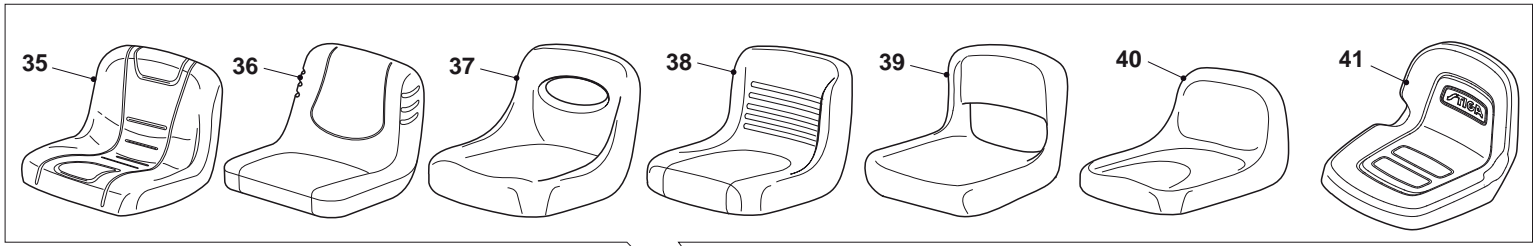

THIS INFORMATION IS NOT INTENDED FOR SALE OR RESALE, AND THIS NOTICE MUST REMAIN ON ALL COPIES.

GLOBAL GARDEN PRODUCTS

Frame							
POS	CODE	Q.TY	DESCRIPTION	DESCRIZIONE	DESCRIPTION	BESCHREIBUNG	NOTES
1	325961220/0	1	Steering Wheel	Volante	Support Volant	Lenkrad Halter	
2	327110486/0	1	Steering Column Cover, Grey	Piantone Sterzo, Grigio	Couvre Tube De Direction, Gris	Lenkungsaeule kappe Grau	
2	327110487/0	1	Steering Column Cover, Black	Copertura Piantone Sterzo, Nero	Couvre Tube De Direction, Noire	Lenkungsaeule Kappe, Schwarz	
2	327110519/0	1	Steering Column Cover, Grey St	Copertura Piantone Sterzo, Grigio St	Couvre Tube De Direction, Gris STIGA	Lenkungsaeule Kappe, Grau St	
3	327110510/0	1	Steering Column Cover, Red	Piantone Sterzo, Rosso	Couvercle Avant, Rouge	Lenkungsaeule kappe Rot	
3	327110492/0	1	Front Cover, Yellow	Protezione Anteriore, Giallo	Couvercle Avant, Jaune	Vorderdeckel, Gelb	
3	327110493/0	1	Front Cover, White	Protezione Anteriore, Bianco	Couvercle Avant, Blanc	Vorderdeckel, Weiß	
3	327110528/0	1	Front Cover, Green	Protezione Anteriore, Verde	Couvercle Avant, Vert	Vorderdeckel, Grün	
4	125943010/0	4	Screw	Vite	Vis	Schraube	
5	327110483/0	1	Rear Steering Column Cover, Grey	Copertura Piantone Sterzo, Grigio	Couvercle Arrier, Gris	Lenkungsaeule kappe Grau	
5	327110522/0	1	Rear Cover, Black	Protezione Posteriore, Nero	Couvercle Arrier, Noire	Hinterdeckel, Schwarz	
5	327110518/0	1	Rear Cover, Grey	Protezione Post. Grigio	Couvercle Arrier, Gris	Hinterdeckel, Grau	Stiga Models
6	112728300/0	4	Screw	Vite	Vis	Schraube	
7	327500501/0	1	Right Footboard	Pedana Destra	Marchepied Droit	Rechte Fussbrett	
8	327500500/0	1	Left Footboard	Pedana Sinistra	Marchepied Gauche	Linke Fussbrett	
9	112735402/0	14	Screw	Vite	Vis	Schraube	
10	327110478/1	1	Central Cover, Grey	Copertura Centrale, Grigio	Couvre Central, Gris	Kappe, Grau	
10	327110520/1	1	Central Cover, Black	Copertura Centrale, Nero	Couvre Central Noir	Kappe, Schwarz	
10	327110516/1	1	Central Cover, Grey	Copertura Centrale, Grigio	Couvre Central, Gris	Kappe, Grau	
11	112728300/0	2	Screw	Vite	Vis	Schraube	
12	327110511/0	1	Right Rear Cover, Red	Protezione Posteriore Destra Rosso	Couvre Roue Droit, Rouge	Hinterdeckel Rot Recht	
12	327110488/0	1	Right Wheels Cover, Yellow	Copriuota Destro, Giallo	Couvre Roue Droit, Jaune	Rechte Radkappe, Gelb	
12	327110489/0	1	Right Wheels Cover, White	Copriuota Destro, Bianco	Couvre Roue Droit, Blanc	Rechte Radkappe, Weiß	
12	327110533/0	1	Right Wheels Cover, Black	Copriuota Destro, Nero	Couvre Roue Droit, Noire	Rechte Radkappe, Schwarz	
12	327110529/0	1	Right Wheels Cover, Green	Copriuota Destro, Verde	Couvre Roue Droit, Vert	Rechte Radkappe, Grün	
13	327110512/0	1	Left Rear Cover, Red	Protezione Posteriore Sinistra Rosso	Couvre Roue Gauche, Rouge	Hinterdeckel Rot Linke	
13	327110490/0	1	Left Wheels Cover, Yellow	Copriuota Sinistro, Giallo	Couvre Roue Gauche, Jaune	Linke Radkappe, Gelb	
13	327110491/0	1	Left Wheels Cover, White	Copriuota Sinistro, Bianco	Couvre Roue Gauche, Blanc	Linke Radkappe, Weiß	
13	327110534/0	1	Left Wheels Cover, Black	Copriuota Sinistro, Nero	Couvre Roue Gauche, Noire	Linke Radkappe, Schwarz	
13	327110530/0	1	Left Wheels Cover, Green	Copriuota Sinistro, Verde	Couvre Roue Gauche, Vert	Linke Radkappe, Grün	
14	112727801/0	6	Screw	Vite	Vis	Schraube	
15	112728300/0	6	Screw	Vite	Vis	Schraube	
16	327110480/1	1	Frame Cover	Copertura Telaio	Couverture Chassis, Gris	Abdeckrahmen	
16	327110517/1	1	Frame Cover, Grey	Copertura Telaio, Grigio	Couverture Chassis, Gris	Abdeckrahmen, Grau	
16	327110521/1	1	Frame Cover, Black	Copertura Telaio, Nero	Couverture Chassis, Noire	Abdeckrahmen, Schwarz	
17	112437507/0	10	Rapid Fixing Plate	Piastrina	Plaque	Plättchen	
19	125943010/0	6	Screw	Vite	Vis	Schraube	
21	327110481/1	1	Engine Cover Black	Copertura Motore Nero	Couvre Moteur Noir	Motorkappe Schwarz	
22	327110514/0	1	Rear Cover, Red	Protezione Posteriore Rosso	Couvre, Rouge	Hinterdeckel Rot	
22	327110494/0	1	Cover, Yellow	Copertura, Giallo	Couvre, Jaune	Kappe, Gelb	
22	327110495/0	1	Cover, White	Copertura, Bianco	Couvre, Blanc	Kappe, Weiß	
22	327110536/0	1	Cover, Black	Copertura, Nero	Couvre, Noire	Kappe, Schwarz	
22	327110532/0	1	Cover, Green	Copertura, Verde	Couvre, Vert	Kappe, Grün	
24	327394004/0	1	Handle, Black	Maniglia Nera	Griff Schwarz	Poignée Noir	
25	327110513/0	1	Red Grass-catcher Cover	Copertura Sacco Rosso	Couvre-Bac Mobile, Rouge	Sackkappe, Rot	
25	327110484/0	1	Grass-Catcher Cover, Yellow	Copertura Sacco, Giallo	Couvre-Bac Mobile, Jaune	Beweglicher Sackkappe, Gelb	
25	327110485/0	1	Grass-Catcher Cover, White	Copertura Sacco, Bianco	Couvre-Bac Mobile, Blanc	Beweglicher Sackkappe, Weiß	
25	327110535/0	1	Grass-Catcher Cover, Black	Copertura Sacco, Nero	Couvre-Bac Mobile, Noire	Beweglicher Sackkappe, Schwarz	
25	327110531/0	1	Grass-Catcher Cover, Green	Copertura Sacco, Verde	Couvre-Bac Mobile, Vert	Beweglicher Sackkappe, Grün	
26	184106074/0	1	Box, Fabric	Sacco Tela	Sac, Toile	Sack, Tuck	
27	112793101/0	4	Screw	Vite	Vis	Schraube	
28	112583500/0	4	Grower	Grower	Grower	Grower	
29	112523060/0	4	Washer	Rondella	Rondelle	Scheibe	
31	325580503/0	1	Steering Plate	Placca Volante	Plaque Volant	Lenkradplatte	Round
32	325580504/0	1	Steering Plate	Placca Volante	Plaque Volant	Lenkradplatte	Square