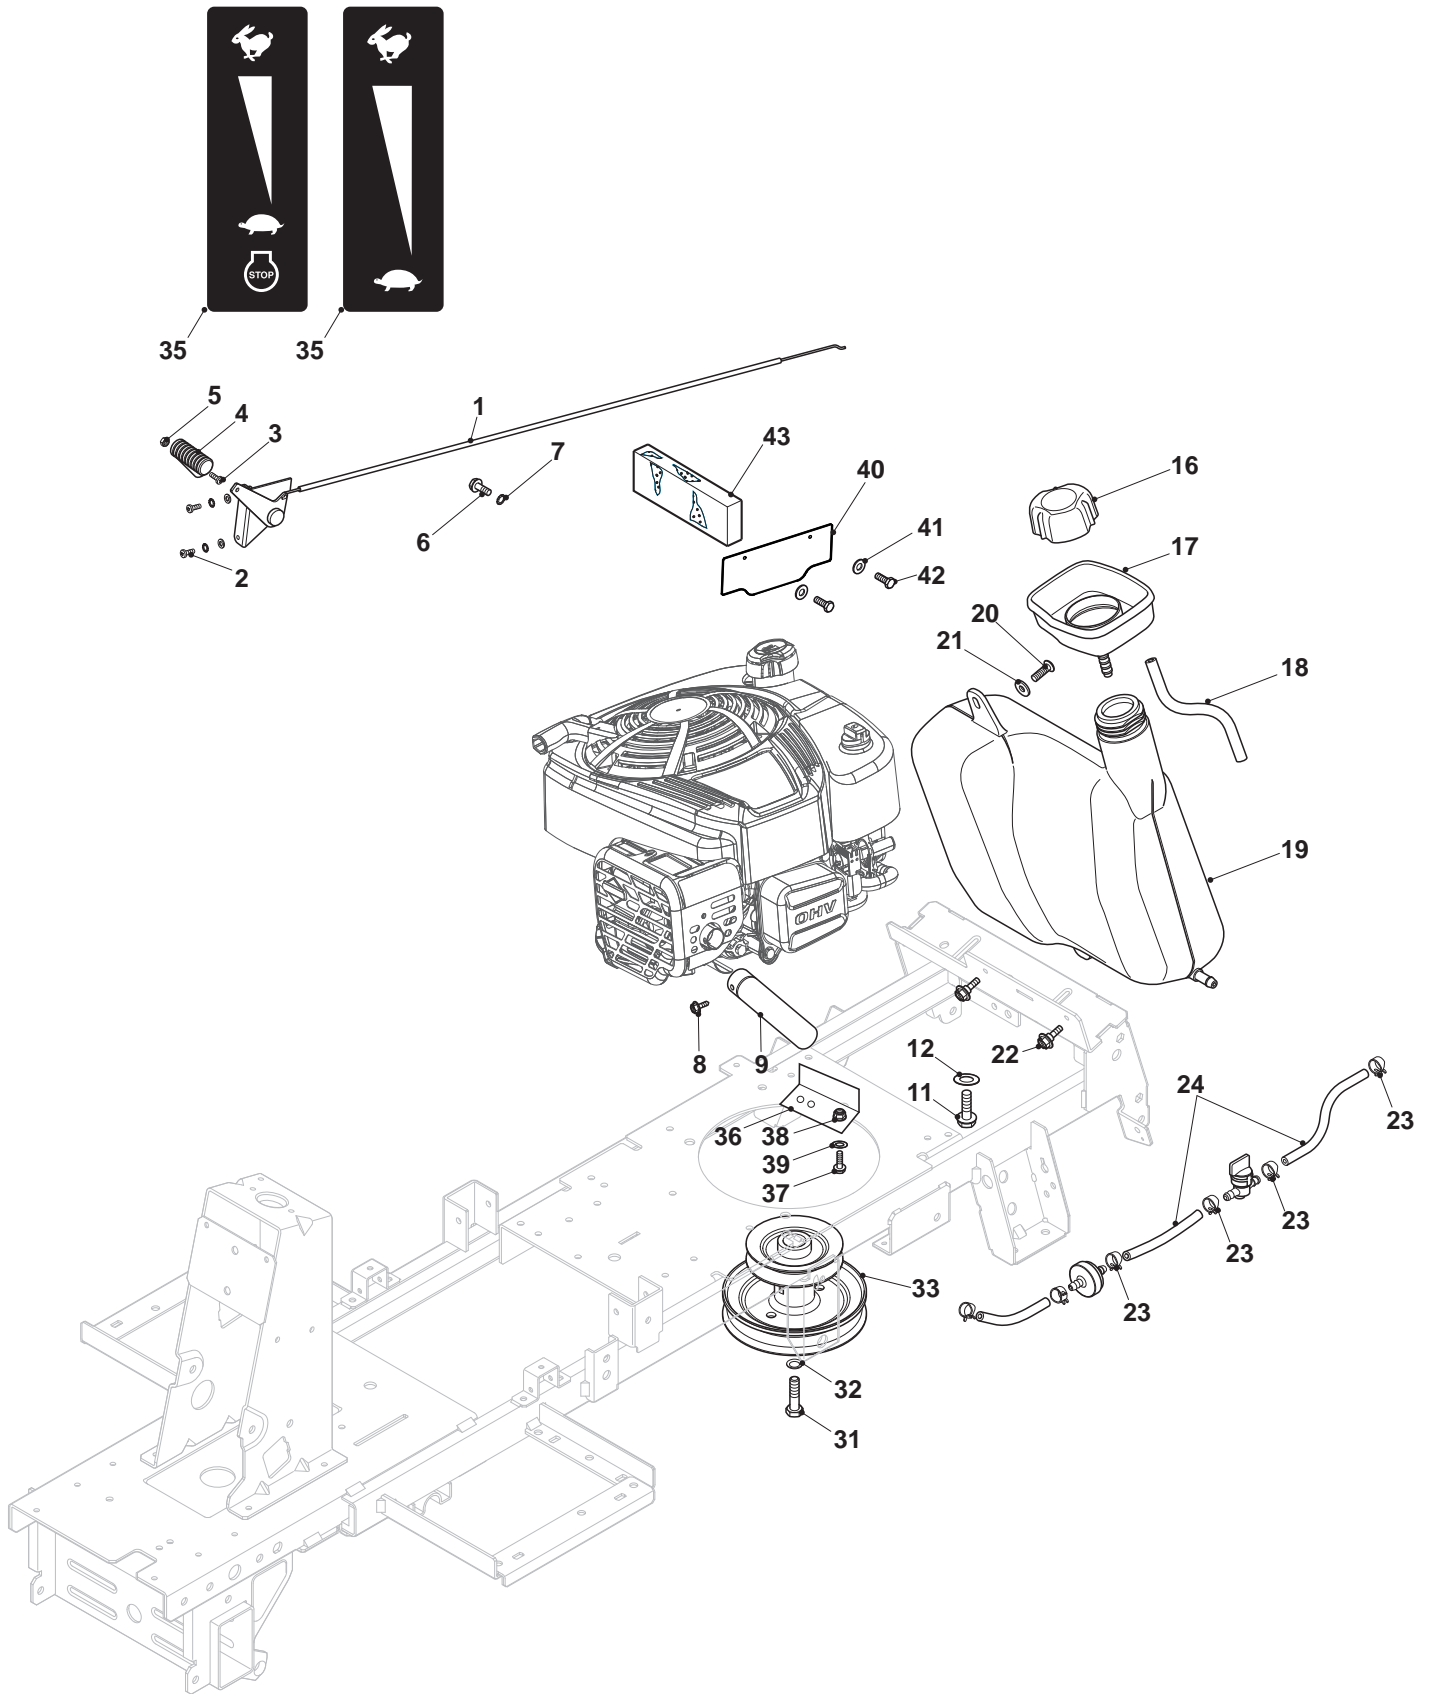

POS	CODE	Q.TY	DESCRIPTION	DESCRIZIONE	DESCRIPTION	BESCHREIBUNG	NOTES
1	184000256/0	1	Throttle Cable	Cavo Acceleratore	Câble Accélérateur	Gashebel Kabel	
2	125943012/0	2	Screw	Vite	Vis	Schraube	
3	112726388/0	1	Screw	Vite	Vis	Schraube	
4	125394501/0	1	Knob	Manopolina	Poignée	Knopf	
5	112290800/0	1	Hexagonal Nut	Dado	Ecrou	Nuss	
6	112735599/0	1	Screw	Vite	Vis	Schraube	
7	112540040/0	1	Washer	Rosetta	Rondelle	Scheibe	
8	112735110/0	1	Screw	Vite	Vis	Schraube	
9	118738252/0	1	Exhaust Tube	Tube Raccordo Scarico	Exhaust Tube	Exhaust Tube	
11	112735108/1	3	Screw	Vite	Vis	Schraube	
12	112540070/0	3	Washer	Rosetta	Rondelle	Scheibe	
16	127790000/1	1	Fuel Cap	Tappo Serbatoio	Bouchon Reservoir	Tank Einfüllstopfen	
17	327600180/0	1	Tank Protection	Protezione Serbatoio	Protection de réservoir	Tankschutz	
18	327869054/1	1	Fuel Discharge Pipe	Tube Scarico	Tuyau d'échappement	Rohr Für Apgasung	L= 450 mm
19	327733008/0	1	Fuel Tank	Serbatoio	Réservoir à carburant	Treibstofftank	
20	112727801/0	1	Screw	Vite	Vis	Schraube	
21	112523040/0	1	Washer	Rondella	Rondelle	Scheibe	
22	125943010/0	2	Screw	Vite	Vis	Schraube	
23	118375051/1	4	Fair Led	Fascetta	Fixation De Cable	Kabelbefestigung	
24	325869035/1	1	Connecting Tube	Tube Collegamento	Tube De Connexion	Verbindungsrohr	
31	112736850/0	1	Screw	Vite	Vis	Schraube	13"
31	112735694/0	1	Screw	Vite	Vis	Schraube	11"
32	112543000/0	1	Washer	Rosetta	Rondelle	Scheibe	
33	384601500/0	1	Pulley	Puleggia	Poulie	Riemenscheibe	13"
33	384601501/0	1	Pulley	Puleggia	Poulie	Riemenscheibe	11"
35	114366874/0	1	Label	Etichetta	Etiquette	Etikett	Electric Start
35	114366873/0	1	Label	Etichetta	Etiquette	Etikett	Manual Start
36	327772239/0	1	Pulley	Puleggia	Riemenscheibe	Poulie	
37	112791200/1	1	Screw	Vite	Vis	Schraube	
38	112292102/0	1	Nut	Dado	Ecrou	Nuss	
39	122675110/0	1	Washer	Rosetta	Rondelle	Scheibe	
40	327730001/0	1	Plastic Intake Separator	Separatore Aspirazione Plastica	Augenabscheider Kunststoff	Separateur Aspirations Plastique	
41	112521460/0	2	Washer	Rondella	Rondelle	Scheibe	
42	112731580/0	2	Screw	Vite	Vis	Schraube	
43	127730000/0	1	Sponge Intake Separator	Separatore Aspirazione Spugna	Augenabscheider Schwamm	Separateur Aspirations Eponge