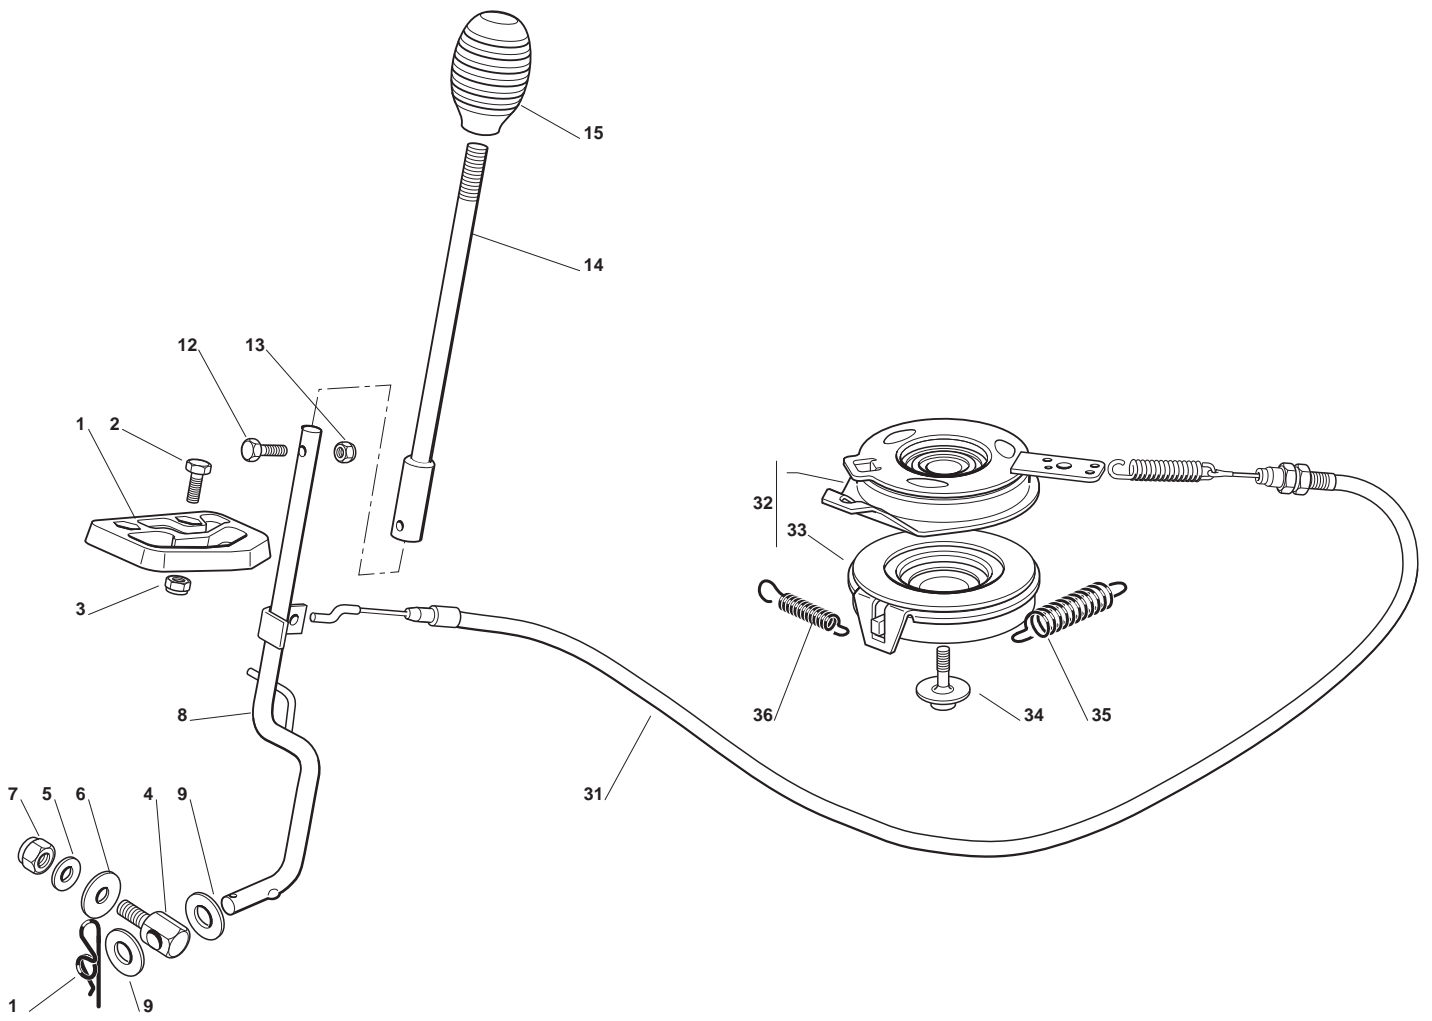

Baldes Engagemen

for models with GGP engine

POS	CODE	Q.TY	DESCRIPTION	DESCRIZIONE	DESCRIPTION	BESCHREIBUNG	NOTES
1	127487001/0	1	Plastic Guide For Pto Lever	Plastic Guide For Pto Lever	Plastic Guide For Pto Lever	Plastic Guide For Pto Lever	
2	112791200/1	2	Screw	Vite	Vis	Schraube	
3	112154510/0	2	Nut	Dado	Écrou	Nuss	
4	127510107/0	1	Fulcrum Pin	Perno Fulcro	Pivot	Gelenkpunkt	
5	325670011/0	1	Antifriction Washer	Rondella Antifrizione	Rondelle Antifriction	Anti Friktionswäscher	
6	322672152/0	1	Antifriction Washer	Rondella Antifrizione	Rondelle Antifriction	Anti Friktionswäscher	
7	112155000/0	1	Nut	Dado	Écrou	Nuss	
8	384317073/1	1	Lever	Leva	Levier	Hebel	
9	321660100/0	2	Washer	Rondella	Rondelle	Scheibe	
10	124487998/0	1	Cotter Pin	Copiglia	Goupille	Split	
12	112789020/0	1	Screw	Vite	Vis	Schraube	
13	112154330/0	1	Low Self-Locking Nut	Dado Autobloccante	Écrou auto-bloquant	Selbstsichernde Mutter	
14	184317079/0	1	Gearshift	Leva	Levier	Hebel	
15	125394510/0	1	Knob	Manopolina	Poignée	Griff	
31	384207104/1	1	Blades Engagement Wire	Filo Innesto Lame	Fil	Kabel	
32	118399065/1	1	Mechanical Clutch Ass.Y	Ass. Frizione Meccanica	Embrayage Mecanique	Mechanische Kupplung	
33	118399066/1	1	Clutch Lower Part	Clutch Lower Part	Clutch Lower Part	Clutch Lower Part	
34	112735460/0	1	Screw	Vite	Vis	Schraube	
35	127430579/0	1	Clutch Spring	Clutch Spring	Clutch Spring	Clutch Spring	
36	122450110/0	1	Spring	Molla	Ressort	Feder