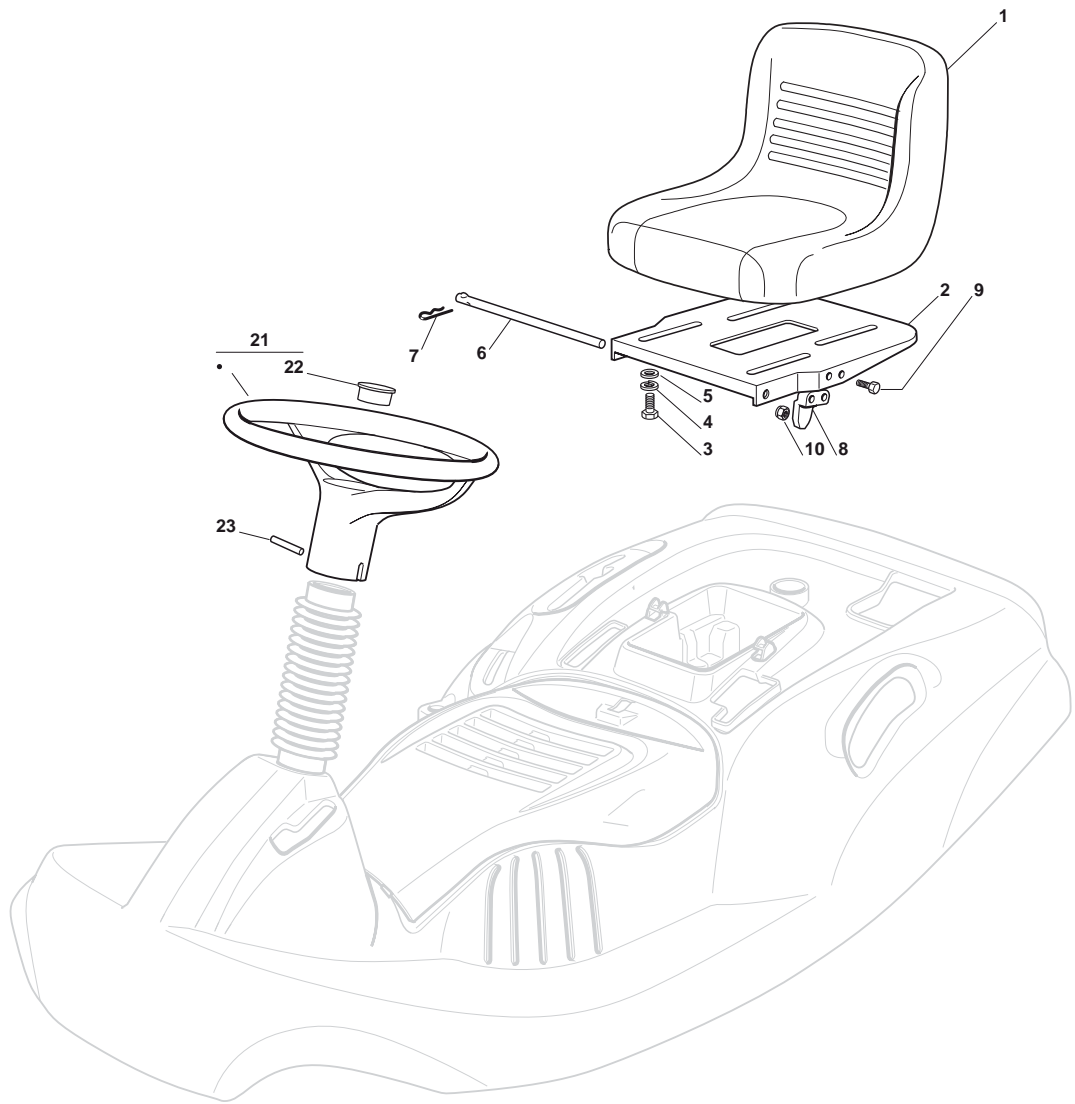

Seat & Steering Wheel							
POS	CODE	Q.TY	DESCRIPTION	DESCRIZIONE	DESCRIPTION	BESCHREIBUNG	NOTES
1	125722471/0	1	Seat	Seat	Seat	Seat	
2	327546039/1	1	Seat Support Plate	Piastra Supporto Sedile	Support Plaque Siege	Halter Sitz Plättchen	
3	112793101/0	4	Screw	Vite	Vis	Schraube	
4	112583500/0	4	Grower	Grower	Grower	Federring	
5	112523060/0	4	Washer	Rondella	Rondelle	Scheibe	
6	127864052/0	1	Seat Fulcrum Rod	Perno Sedile	Pivot	Bolzen	
7	124487997/0	1	Cotter Pin	Copiglia	Goupille	Split	
8	327063021/1	1	Cam	Cam	Cam	Cam	
9	112789100/0	2	Screw	Vite	Vis	Schraube	
10	112154330/0	2	Low Self-Locking Nut	Dado Autobloccante	Écrou auto-bloquant	Selbstsichernde Mutter	
21	127961230/0	1	Steering Wheel	Steering Wheel	Steering Wheel	Steering Wheel	
22	325120230/0	1	Cover	Cover	Cover	Cover	
23	112620305/0	1	Elastic Pin	Spina Elastica	Goupille	Stift