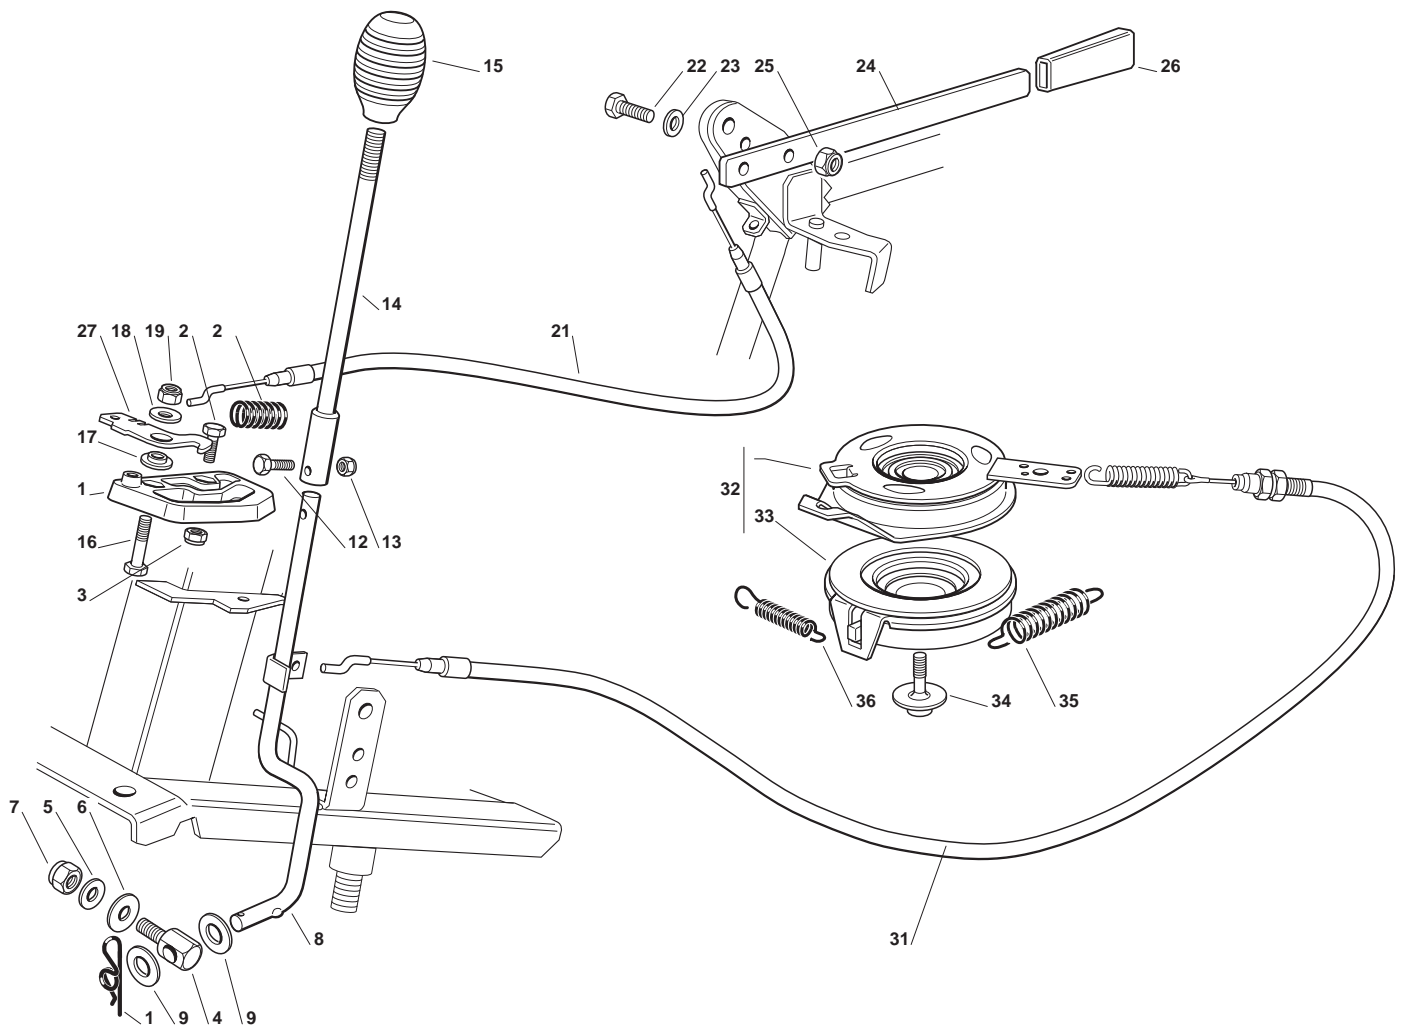

Baldes Engagemen

for models with B&S engine

POS	CODE	Q.TY	DESCRIPTION	DESCRIZIONE	DESCRIPTION	BESCHREIBUNG	NOTES
1	327487003/0	1	Guide Shoe	Pettine Guida	Patin	Gleitschuh	
2	112791200/1	2	Screw	Vite	Vis	Schraube	
3	112154510/0	2	Nut	Dado	Ecrou	Nuss	
4	127510107/0	1	Fulcrum Pin	Perno Fulcro	Pivot	Gelenkpunkt	
5	325670011/0	1	Antifriction Washer	Rondella Antifrizione	Rondelle Antifriction	Anti Friktionswäscher	
6	322672152/0	1	Antifriction Washer	Rondella Antifrizione	Rondelle Antifriction	Anti Friktionswäscher	
7	112155000/0	1	Nut	Dado	Ecrou	Nuss	
8	384317073/1	1	Lever	Leva	Levier	Hebel	
9	321660100/0	2	Washer	Rondella	Rondelle	Scheibe	
10	124487998/0	1	Cotter Pin	Copiglia	Goupille	Split	
12	112789020/0	1	Screw	Vite	Vis	Schraube	
13	112154330/0	1	Low Self-Locking Nut	Dado Autobloccante	Écrou auto-bloquant	Selbstsichernde Mutter	
14	184317079/0	1	Gearshift	Leva	Levier	Hebel	
15	125394510/0	1	Knob	Manopolina	Poignée	Griff	
16	112792099/0	1	Screw	Vite	Vis	Schraube	
17	325160039/0	1	Spacer	Distanziale	Entretoise	Distanzring	
18	112523040/0	1	Washer	Rondella	Rondelle	Scheibe	
19	112154510/0	1	Nut	Dado	Ecrou	Nuss	
20	125430206/1	1	Spring	Molla	Ressort	Feder	
21	184000255/0	1	Cable	Cavo	Cable	Kabel	
22	125510080/1	1	Pin	Perno	Pivot	Bolzen	
23	112521350/0	1	Washer	Rondella	Rondelle	Scheibe	
24	327315131/0	1	Lever	Leva	Levier	Hebel	
25	112154510/0	1	Nut	Dado	Ecrou	Nuss	
26	122397000/0	1	Lever	Leva	Levier	Hebel	
27	327253000/1	1	Hook	Hook	Hook	Hook	
31	384207104/1	1	Blades Engagement Wire	Filo Innesto Lame	Fil	Kabel	
32	118399065/1	1	Mechanical Clutch Ass.Y	Ass. Frizione Meccanica	Embrayage Mecanique	Mechanische Kupplung	
33	118399066/1	1	Clutch Lower Part	Clutch Lower Part	Clutch Lower Part	Clutch Lower Part	
34	112735460/0	1	Screw	Vite	Vis	Schraube	
35	127430579/0	1	Clutch Spring	Clutch Spring	Clutch Spring	Clutch Spring	
36	122450110/0	1	Spring	Molla	Ressort	Feder