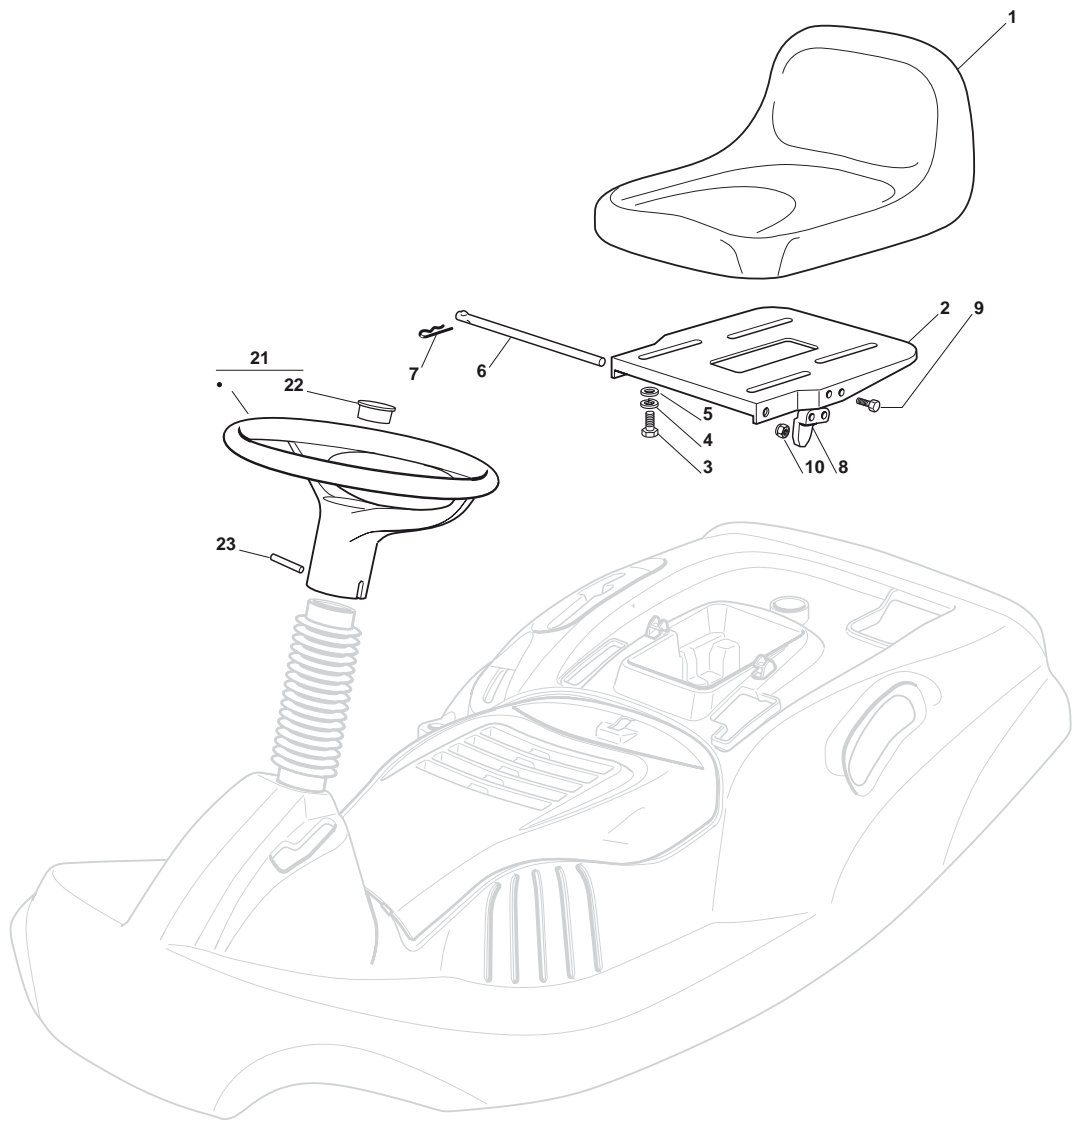

Seat & Steering Wheel							
POS	CODE	Q.TY	DESCRIPTION	DESCRIZIONE	DESCRIPTION	BESCHREIBUNG	NOTES
1	125722470/0	1	Seat	Seat	Seat	Seat	
2	327546039/1	1	Seat Support Plate	Piastra Supporto Sedile	Support Plaque Siege	Halter Sitz Plättchen	
3	112793101/0	4	Screw	Vite	Vis	Schraube	
4	112583500/0	4	Grower	Grower	Grower	Federring	
5	112523060/0	4	Washer	Rondella	Rondelle	Scheibe	
6	127864052/0	1	Seat Fulcrum Rod	Perno Sedile	Pivot	Bolzen	
7	124487997/0	1	Cotter Pin	Copiglia	Goupille	Split	
8	327063021/1	1	Cam	Cam	Cam	Cam	
9	112789100/0	2	Screw	Vite	Vis	Schraube	
10	112154330/0	2	Low Self-Locking Nut	Dado Autobloccante	Écrou auto-bloquant	Selbstsichernde Mutter	
21	127961230/0	1	Steering Wheel	Steering Wheel	Steering Wheel	Steering Wheel	
22	325120230/0	1	Cover	Cover	Cover	Cover	
23	112620305/0	1	Elastic Pin	Spina Elastica	Goupille	Stift