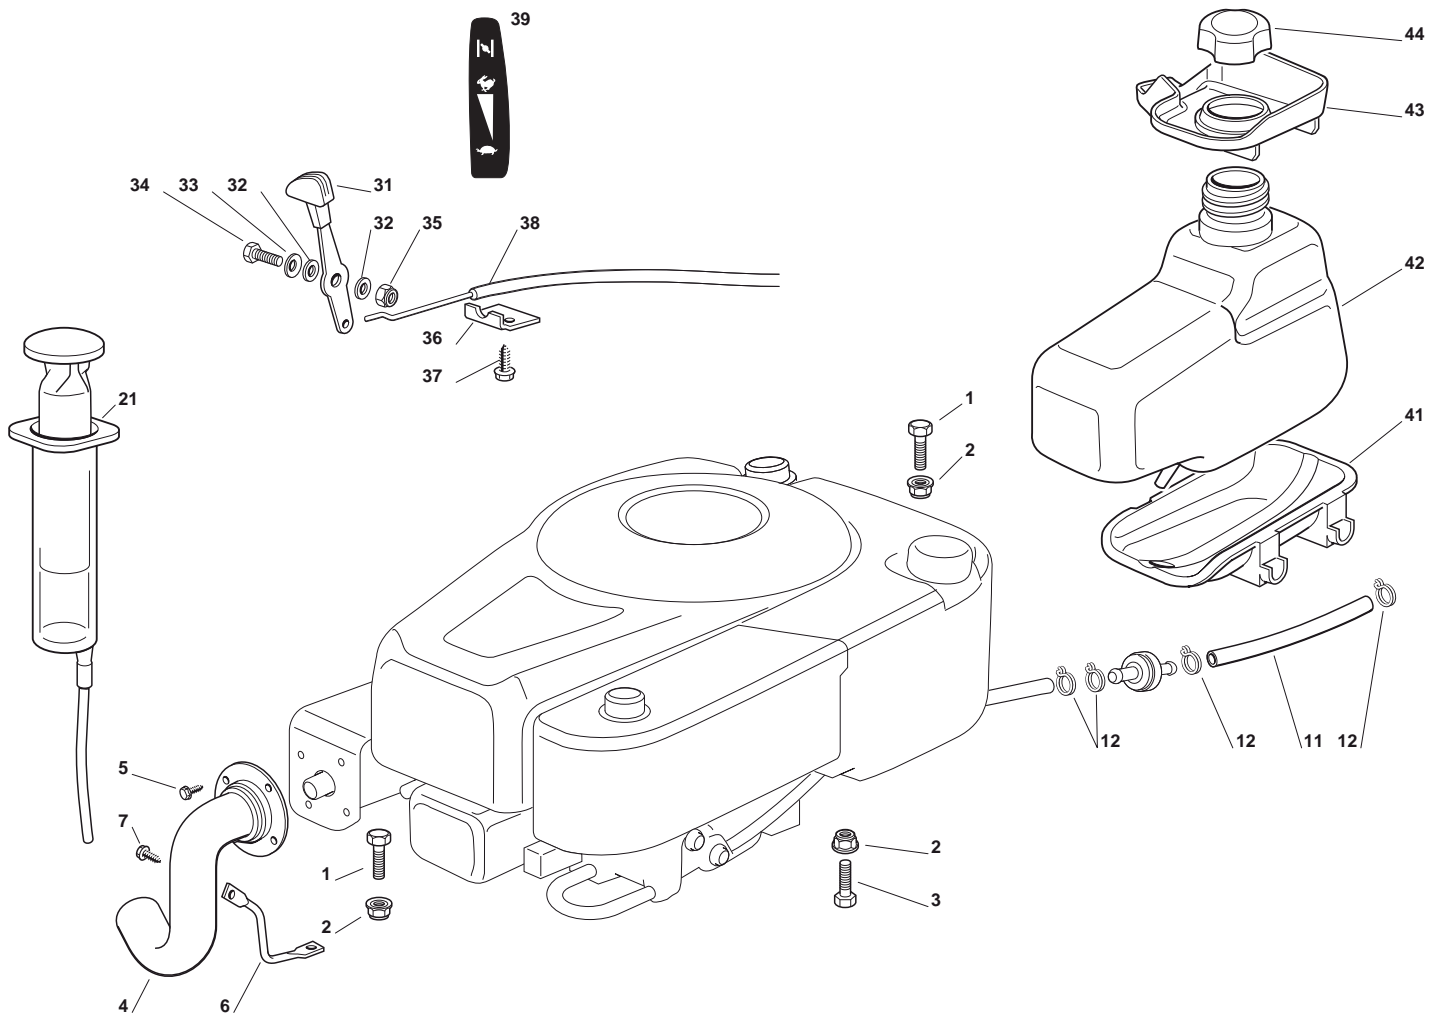

Engine B&S							
POS	CODE	Q.TY	DESCRIPTION	DESCRIZIONE	DESCRIPTION	BESCHREIBUNG	NOTES
1	112691100/0	2	Screw	Vite	Vis	Schraube	
2	112154210/0	3	Nut	Nut	Nut	Nut	
3	112691800/0	1	Screw	Vite	Vis	Schraube	
4	118738245/0	1	Exhaust Tube	Tubo Scarico	Tube Echappement	Abgasungrohr	
5	112735104/0	1	Screw	Vite	Vis	Schraube	
6	127787077/0	1	Bracket	Bracket	Bracket	Bracket	
7	112735110/0	1	Screw	Vite	Vis	Schraube	
11	325869033/1	1	Fuel Tube	Tubo Carburante	Tube De Connexion	Verbindungsrohr	
12	118375051/1	2	Fair Led	Fascetta	Collier	Rohrschelle	
21	118718000/0	1	Oil Emptying Syringe	Oil Emptying Syringe	Oil Emptying Syringe	Oil Emptying Syringe	
31	384317094/0	1	Throttle Lever	Leva Acceleratore	Levier Accélérateur	Gashebel	
32	112523040/0	2	Washer	Rosetta	Rondelle	Scheibe	
33	112530060/0	1	Spring Washer	Rosetta Elastica	Rondelle Elastique	Elastische Scheibe	
34	112791500/0	1	Screw	Vite	Vis	Schraube	
35	112154510/0	1	Nut	Nut	Nut	Nut	
36	322981467/0	1	Plate	Piastrina	Plaquette	Plättchen	
37	112735105/0	2	Screw	Vite	Vis	Schraube	
38	184000254/0	1	Throttle Cable	Cavo Acceleratore	Câble Accélérateur	Gashebel Kabel	
38	114364613/0	1	Label	Etichetta	Etiquette	Etikett	
41	127787057/0	1	Support	Supporto	Support	Halter	
42	127733002/1	1	Fuel Tank	Serbatoio	Réservoir à carburant	Treibstofftank	
43	127600113/0	1	Plastic Petrol Protection	Plastic Petrol Protection	Plastic Petrol Protection	Treibstofftank	
44	127790000/1	1	Fuel Cap	Tappo Serbatoio	Bouchon Reservoir	Tank Einfüllstopfen