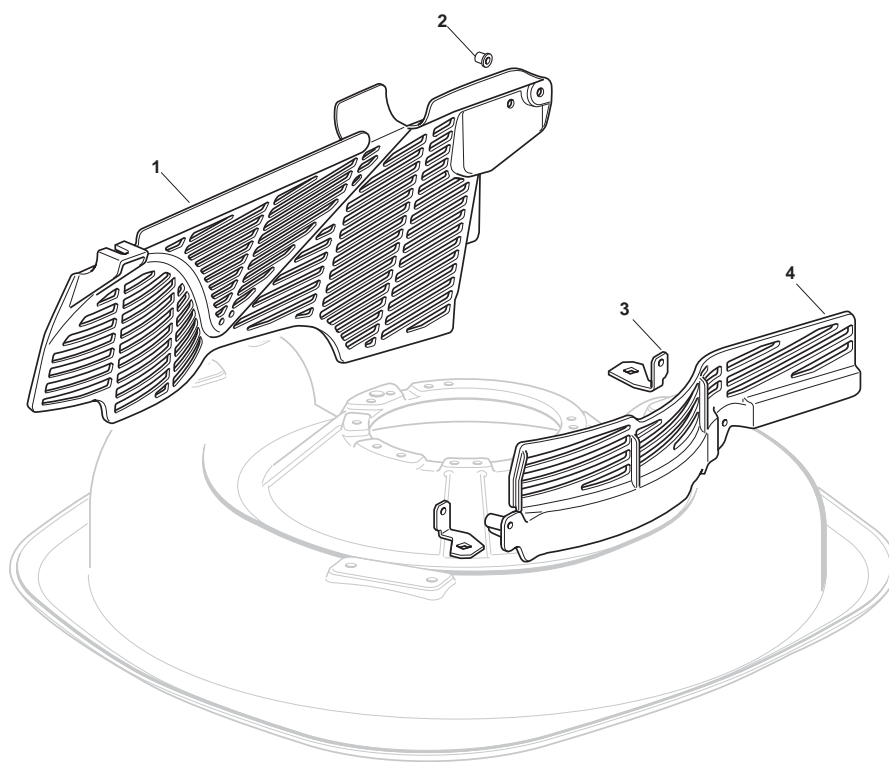

Guard							
POS	CODE	Q.TY	DESCRIPTION	DESCRIZIONE	DESCRIPTION	BESCHREIBUNG	NOTES
1	327060106/0	1	Guard	Guard	Guard	Guard	
2	127160058/0	1	Spacer	Distanziale	Entretoise	Distanzring	
3	327773083/0	2	Angle Bracket	Squadretta	Equerre	Winkel	
4	327060107/0	1	Guard	Guard	Guard	Guard