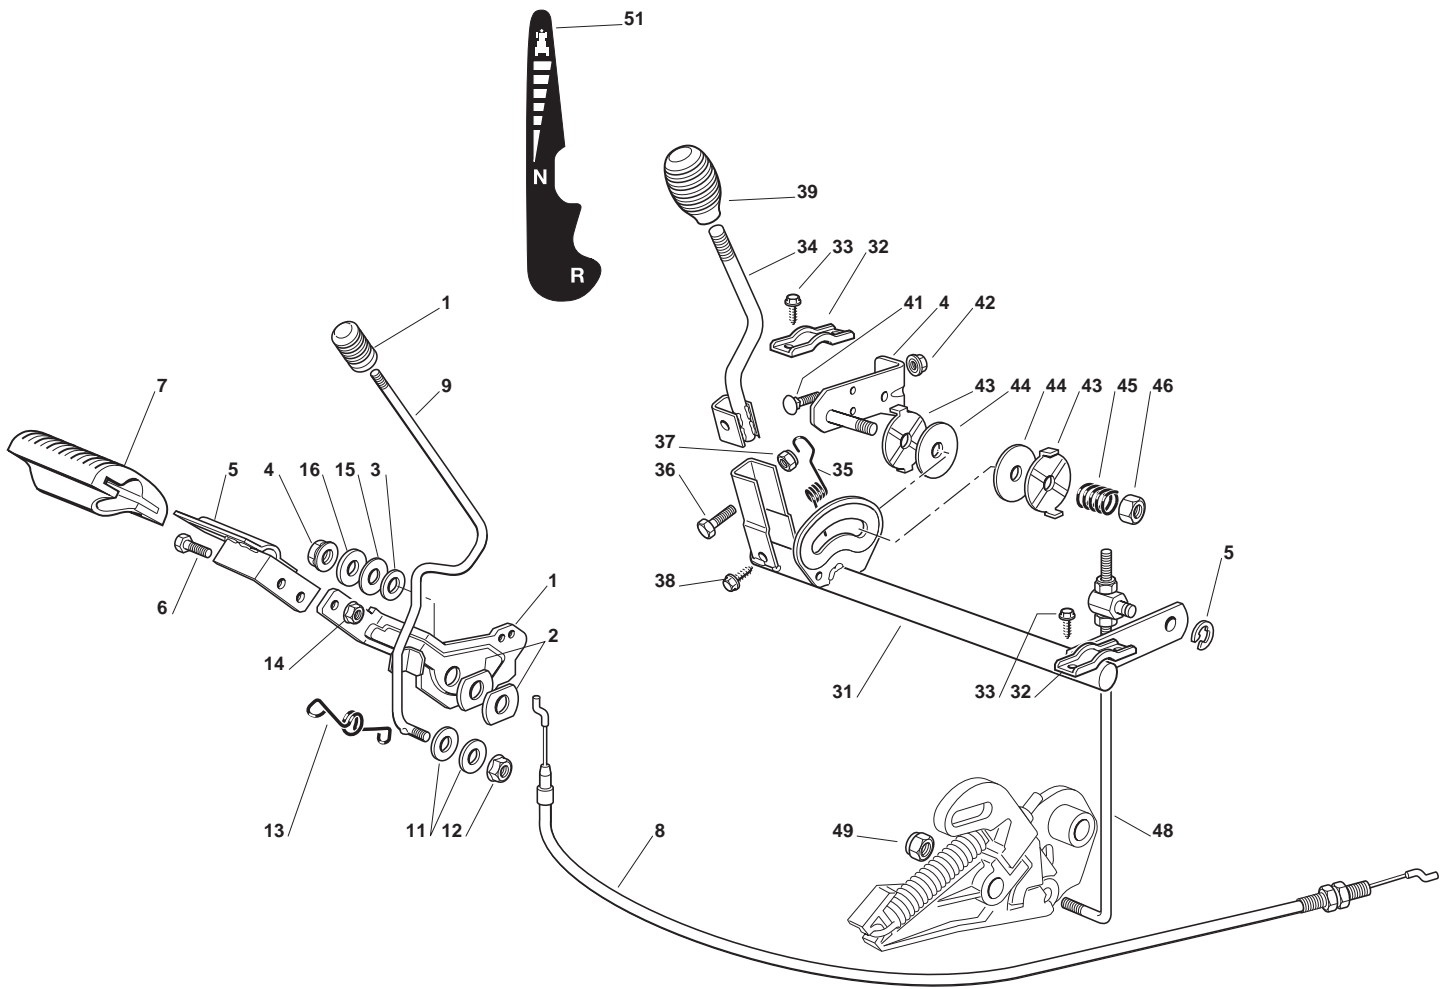

Drive And Brake Controls							
POS	CODE	Q.TY	DESCRIPTION	DESCRIZIONE	DESCRIPTION	BESCHREIBUNG	NOTES
1	327500051/1	1	Pedal	Pedale	Pedal	Pedal	
2	327670054/0	2	Washer	Rondella	Rondelle	Scheibe	
3	112521350/0	1	Washer	Rondella	Rondelle	Scheibe	
4	112154210/0	1	Nut	Dado	Ecrou	Nuss	
5	384503005/0	1	Pedal Upper	Pedale Freno Superiore	Pedal Superieur	Pedal, Ober	
6	112791200/1	2	Screw	Vite	Vis	Schraube	
7	125110269/0	1	Clamp Cover	Coprstaffa	Couvre Etrier	Bridedeckel	
8	184207107/0	1	Cable	Cavo	Cable	Kabel	
9	327034064/1	1	Rod	Asta	Tige	Stange	
10	127395050/1	1	Knob	Knob	Knob	Knob	
11	325670011/0	2	Antifriction Washer	Rondella Antifrizione	Antifriction Scheibe	Rondelle Antifriction	
12	112154210/0	1	Nut	Dado	Ecrou	Nuss	
13	127430564/0	1	Rod	Asta	Tige	Stange	
14	112292102/0	2	Nut	Dado	Ecrou	Nuss	
15	327670055/0	1	Antifriction Washer	Rondella Antifrizione	Antifriction Scheibe	Rondelle Antifriction	
16	112523060/0	1	Washer	Rondella	Rondelle	Scheibe	
31	384001027/0	1	Axle	Asse Avanzamento	Axe	Achse	
32	327546015/1	2	Plate	Plate	Plate	Plate	
33	112729600/0	4	Screw	Vite	Vis	Schraube	
34	384317071/0	1	Gear Control Lever	Leva	Levier	Hebel	
35	127430570/1	1	Spring	Molla	Ressort	Feder	
36	112674700/0	1	Screw	Vite	Vis	Schraube	
37	112154510/0	1	Nut	Dado	Ecrou	Nuss	
38	112729600/0	1	Screw	Vite	Vis	Schraube	
39	125394510/0	1	Knob	Knob	Knob	Knob	
40	384783047/0	1	Bracket	Bracket	Bracket	Bracket	
41	112818690/0	2	Screw	Vite	Vis	Schraube	
42	112293201/0	2	Nut	Dado	Ecrou	Nuss	
43	327670053/0	2	Washer	Rondella	Rondelle	Scheibe	
44	127207000/0	2	Lining	Lining	Lining	Lining	
45	127430560/0	1	Spring	Molla	Ressort	Feder	
46	112155020/0	1	Nut	Dado	Ecrou	Nuss	
48	384002084/1	1	Rod	Asta	Tige	Stange	
49	112150000/0	1	Self-Locking Nut	Dado Autobloccante	Écrou auto-bloquant	Selbstsichernde Mutter	
50	112604897/0	1	Elastic Washer	Disco Elastico	Disque Elastique	Federscheibe	
51	114362319/0	1	Label	Label	Label	Label