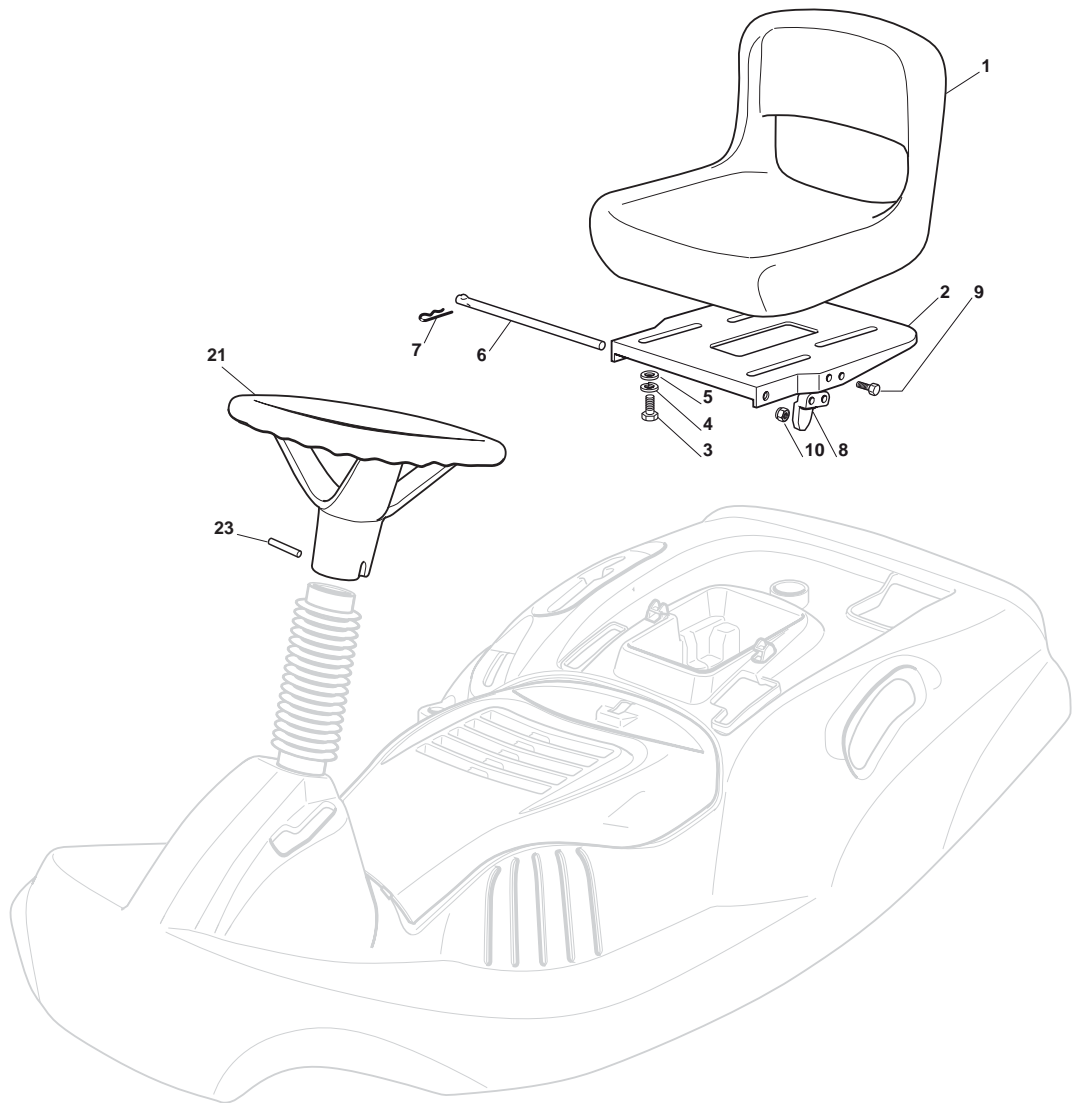

Seat & Steering Wheel

POS	CODE	Q.TY	DESCRIPTION	DESCRIZIONE	DESCRIPTION	BESCHREIBUNG	NOTES
1	127722480/0	1	Seat	Seat	Seat	Seat	
2	327546039/1	1	Seat Support Plate	Piastra Supporto Sedile	Support Plaque Siege	Halter Sitz Plättchen	
3	112793101/0	4	Screw	Vite	Vis	Schraube	
4	112583500/0	4	Grower	Grower	Grower	Federring	
5	112523060/0	4	Washer	Rondella	Rondelle	Scheibe	
6	127864052/0	1	Seat Fulcrum Rod	Perno Sedile	Pivot	Bolzen	
7	124487997/0	1	Cotter Pin	Copiglia	Goupille	Split	
8	327063021/1	1	Cam	Cam	Cam	Cam	
9	112789100/0	2	Screw	Vite	Vis	Schraube	
10	112154330/0	2	Low Self-Locking Nut	Dado Autobloccante	Écrou auto-bloquant	Selbstsichernde Mutter	
21	127961231/0	1	Steering Wheel	Steering Wheel	Steering Wheel	Steering Wheel	
23	112620305/0	1	Elastic Pin	Spina Elastica	Goupille	Stift