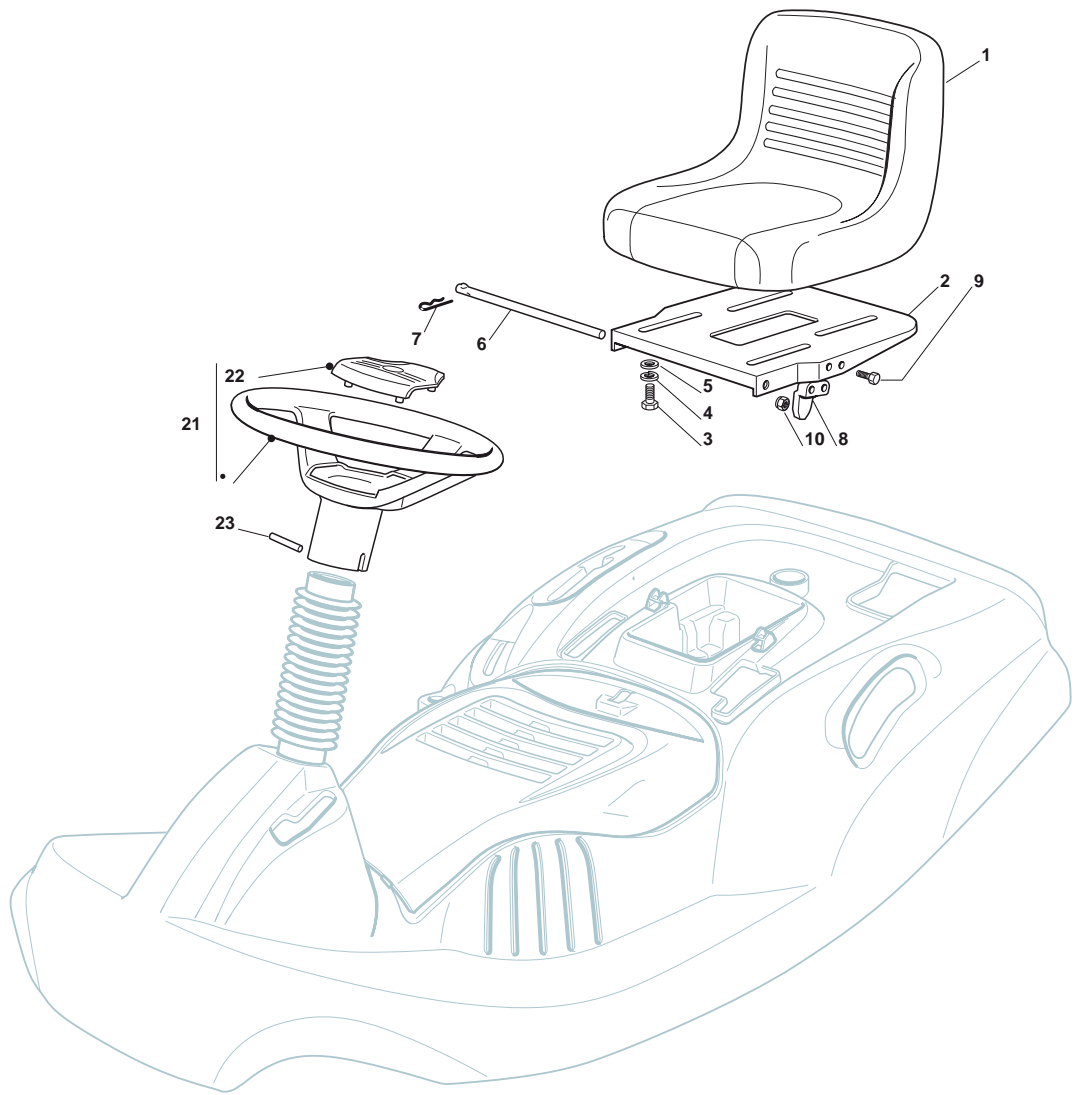

Seat & Steering Wheel

POS	CODE	Q.TY	DESCRIPTION	DESCRIZIONE	DESCRIPTION	BESCHREIBUNG	NOTES
1	125722471/0	1	Seat	Seat	Seat	Seat	
2	327546039/1	1	Seat Support Plate	Piastra Supporto Sedile	Support Plaque Siege	Halter Sitz Plättchen	
3	112793101/0	4	Screw	Vite	Vis	Schraube	
4	112583500/0	4	Grower	Grower	Grower	Federring	
5	112523060/0	4	Washer	Rondella	Rondelle	Scheibe	
6	127864052/0	1	Seat Fulcrum Rod	Perno Sedile	Pivot	Bolzen	
7	124487997/0	1	Cotter Pin	Copiglia	Goupille	Split	
8	327063021/1	1	Cam	Cam	Cam	Cam	
9	112789100/0	2	Screw	Vite	Vis	Schraube	
10	112154330/0	2	Low Self-Locking Nut	Dado Autobloccante	Écrou auto-bloquant	Selbstsichernde Mutter	
21	127961232/0	1	Steering Wheel	Steering Wheel	Steering Wheel	Steering Wheel	
22	325580501/0	1	Cap	Tappo	Bouchon	Stopfen	
23	112620305/0	1	Elastic Pin	Spina Elastica	Goupille	Stift