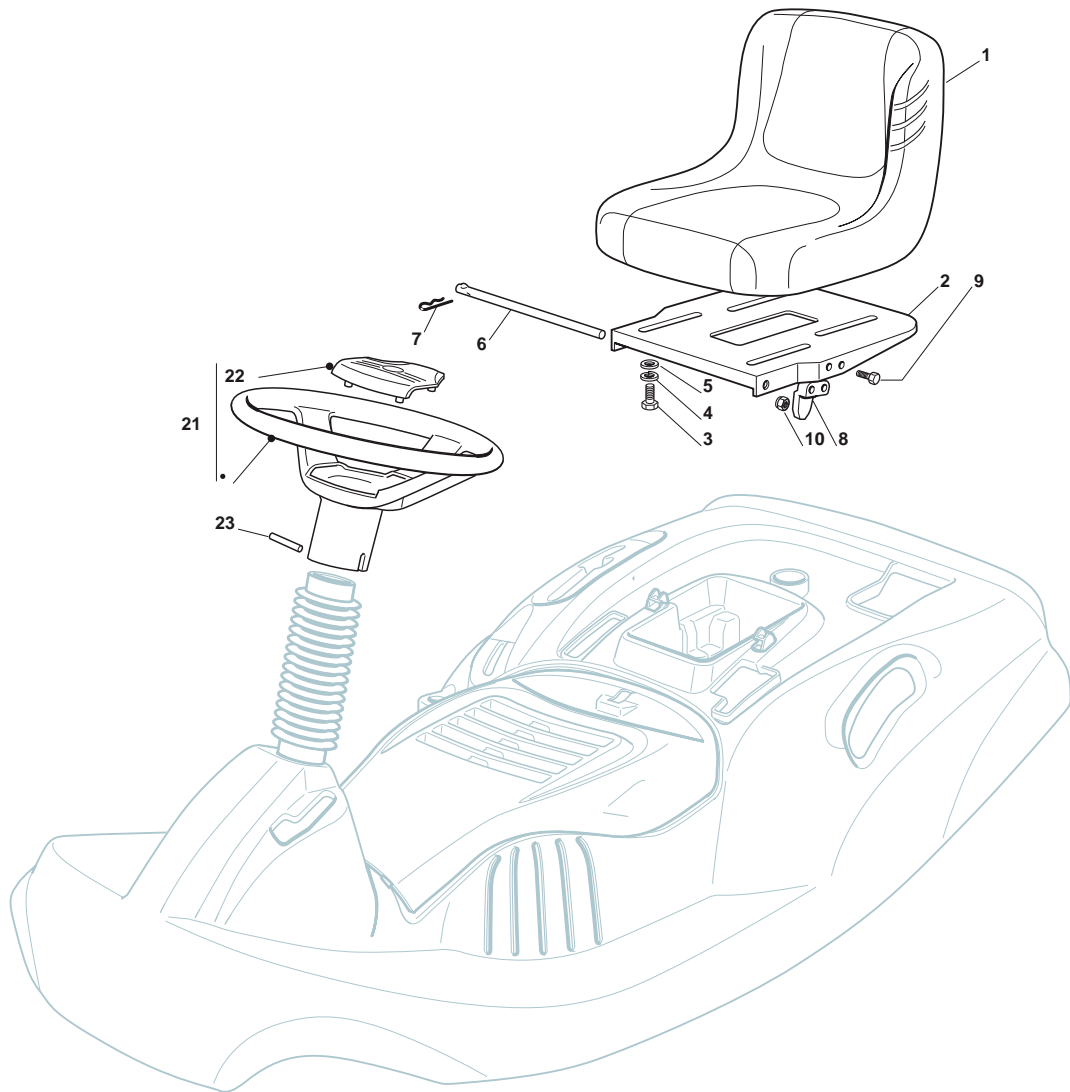

Seat & Steering Wheel							
POS	CODE	Q.TY	DESCRIPTION	DESCRIZIONE	DESCRIPTION	BESCHREIBUNG	NOTES
1	125722463/0	1	Seat	Seat	Seat	Seat	
2	327546039/1	1	Seat Support Plate	Piastra Supporto Sedile	Support Plaque Siege	Halter Sitz Plättchen	
3	112793101/0	4	Screw	Vite	Vis	Schraube	
4	112583500/0	4	Grower	Grower	Grower	Federring	
5	112523060/0	4	Washer	Rondella	Rondelle	Scheibe	
6	127864052/0	1	Seat Fulcrum Rod	Perno Sedile	Pivot	Bolzen	
7	124487997/0	1	Cotter Pin	Copiglia	Goupille	Split	
8	327063021/1	1	Cam	Cam	Cam	Cam	
9	112789100/0	2	Screw	Vite	Vis	Schraube	
10	112154330/0	2	Low Self-Locking Nut	Dado Autobloccante	Écrou auto-bloquant	Selbstsichernde Mutter	
21	125961211/0	1	Steering Wheel	Steering Wheel	Steering Wheel	Steering Wheel	
22	325580500/0	1	Cap	Tappo	Bouchon	Stopfen	
23	112620305/0	1	Elastic Pin	Spina Elastica	Goupille	Stift