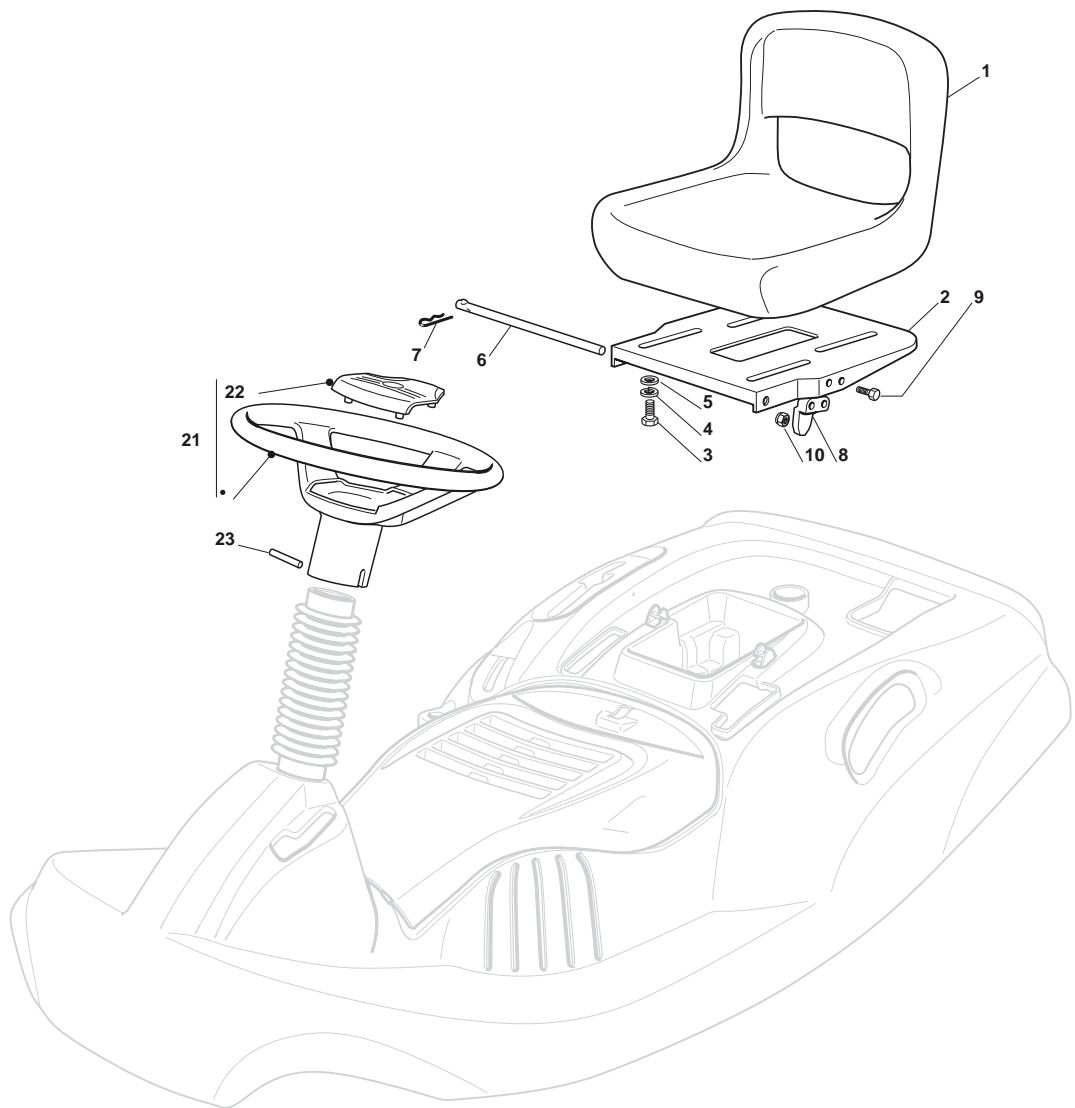

Seat & Steering Wheel

POS	CODE	Q.TY	DESCRIPTION	DESCRIZIONE	DESCRIPTION	BESCHREIBUNG	NOTES
1	127722480/0	1	Seat	Seat	Seat	Seat	
2	327546039/1	1	Seat Support Plate	Piastra Supporto Sedile	Support Plaque Siege	Halter Sitz Plättchen	
3	112793101/0	4	Screw	Vite	Vis	Schraube	
4	112583500/0	4	Grower	Grower	Grower	Federring	
5	112523060/0	4	Washer	Rondella	Rondelle	Scheibe	
6	127864052/0	1	Seat Fulcrum Rod	Perno Sedile	Pivot	Bolzen	
7	124487997/0	1	Cotter Pin	Copiglia	Goupille	Split	
8	327063021/1	1	Cam	Cam	Cam	Cam	
9	112789100/0	2	Screw	Vite	Vis	Schraube	
10	112154330/0	2	Low Self-Locking Nut	Dado Autobloccante	Écrou auto-bloquant	Selbstsichernde Mutter	
21	125961218/0	1	Steering Wheel	Steering Wheel	Steering Wheel	Steering Wheel	
22	325580501/0	1	Cap	Tappo	Bouchon	Stopfen	
23	112620305/0	1	Elastic Pin	Spina Elastica	Goupille	Stift