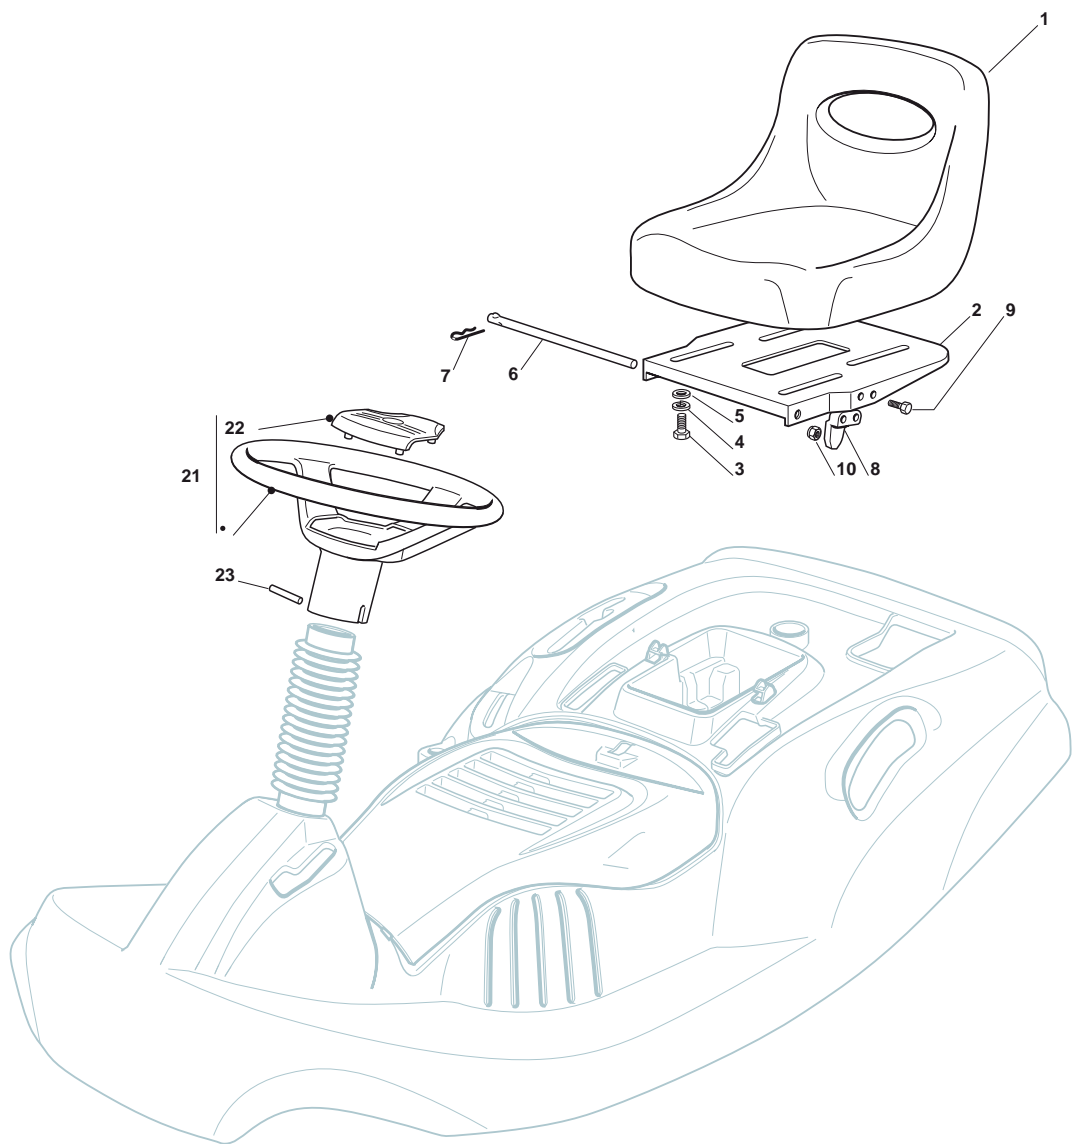

Seat & Steering Wheel							
POS	CODE	Q.TY	DESCRIPTION	DESCRIZIONE	DESCRIPTION	BESCHREIBUNG	NOTES
1	125722453/1	1	Seat	Seat	Seat	Seat	
2	327546039/1	1	Seat Support Plate	Piastra Supporto Sedile	Support Plaque Siege	Halter Sitz Plättchen	
3	112793101/0	4	Screw	Vite	Vis	Schraube	
4	112583500/0	4	Grower	Grower	Grower	Federring	
5	112523060/0	4	Washer	Rondella	Rondelle	Scheibe	
6	127864052/0	1	Seat Fulcrum Rod	Perno Sedile	Pivot	Bolzen	
7	124487997/0	1	Cotter Pin	Copiglia	Goupille	Split	
8	327063021/1	1	Cam	Cam	Cam	Cam	
9	112789100/0	2	Screw	Vite	Vis	Schraube	
10	112154330/0	2	Low Self-Locking Nut	Dado Autobloccante	Écrou auto-bloquant	Selbstsichernde Mutter	
21	125961211/0	1	Steering Wheel	Steering Wheel	Steering Wheel	Steering Wheel	
22	325580500/0	1	Cap	Tappo	Bouchon	Stopfen	
23	112620305/0	1	Elastic Pin	Spina Elastica	Goupille	Stift