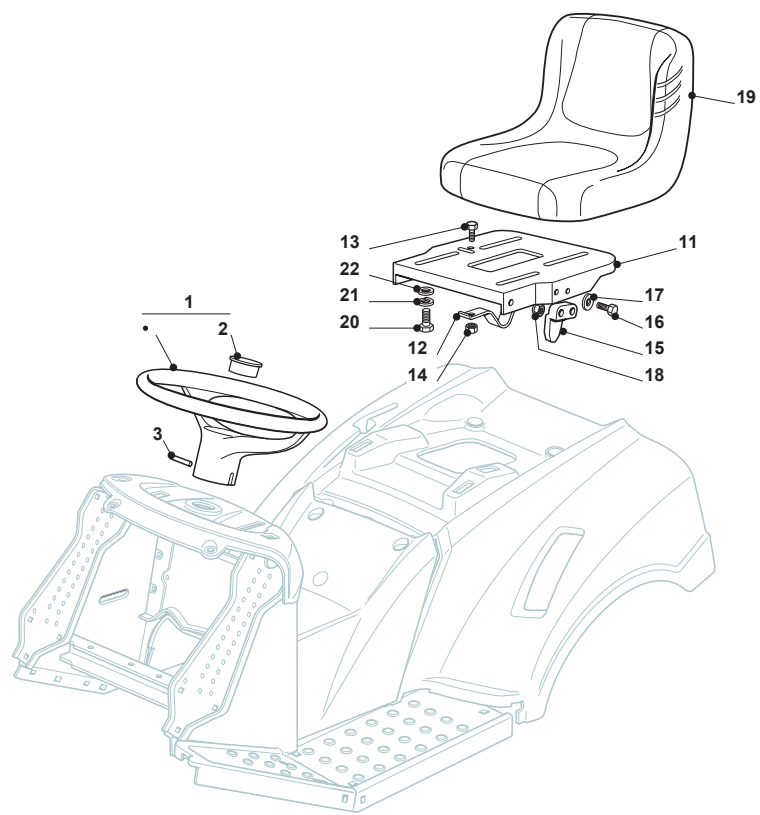

Seat & Steering Wheel							
POS	CODE	Q.TY	DESCRIPTION	DESCRIZIONE	DESCRIPTION	BESCHREIBUNG	NOTES
1	125961212/0	1	Steering Wheel	Volante	Volant	Lenkrad	
2	325580500/0	1	Cap	Tappo	Bouchon	Stopfen	
3	112620299/0	1	Elastic Pin	Spina Elastica	Goupille	Stift	
11	325547033/1	1	Seat Plate	Seat Plate	Seat Plate	Seat Plate	
12	125430223/2	1	Spring	Molla	Ressort	Feder	
13	112789000/0	1	Screw	Vite	Vis	Schraube	
14	112154330/0	1	Low Self-Locking Nut	Dado Autobloccante	Écrou auto-bloquant	Selbstsichernde Mutter	
15	327063021/1	1	Cam	Cam	Cam	Cam	
16	112789100/0	2	Screw	Vite	Vis	Schraube	
17	112523020/0	2	Washer	Rondella	Rondelle	Scheibe	
18	112154330/0	2	Low Self-Locking Nut	Dado Autobloccante	Écrou auto-bloquant	Selbstsichernde Mutter	
19	125722453/1	1	Seat	Sedile	Siege	Sitz	
20	112793101/0	4	Screw	Vite	Vis	Schraube	
21	112583500/0	4	Grower	Grower	Grower	Federring	
22	112523060/0	4	Washer	Rondella	Rondelle	Scheibe