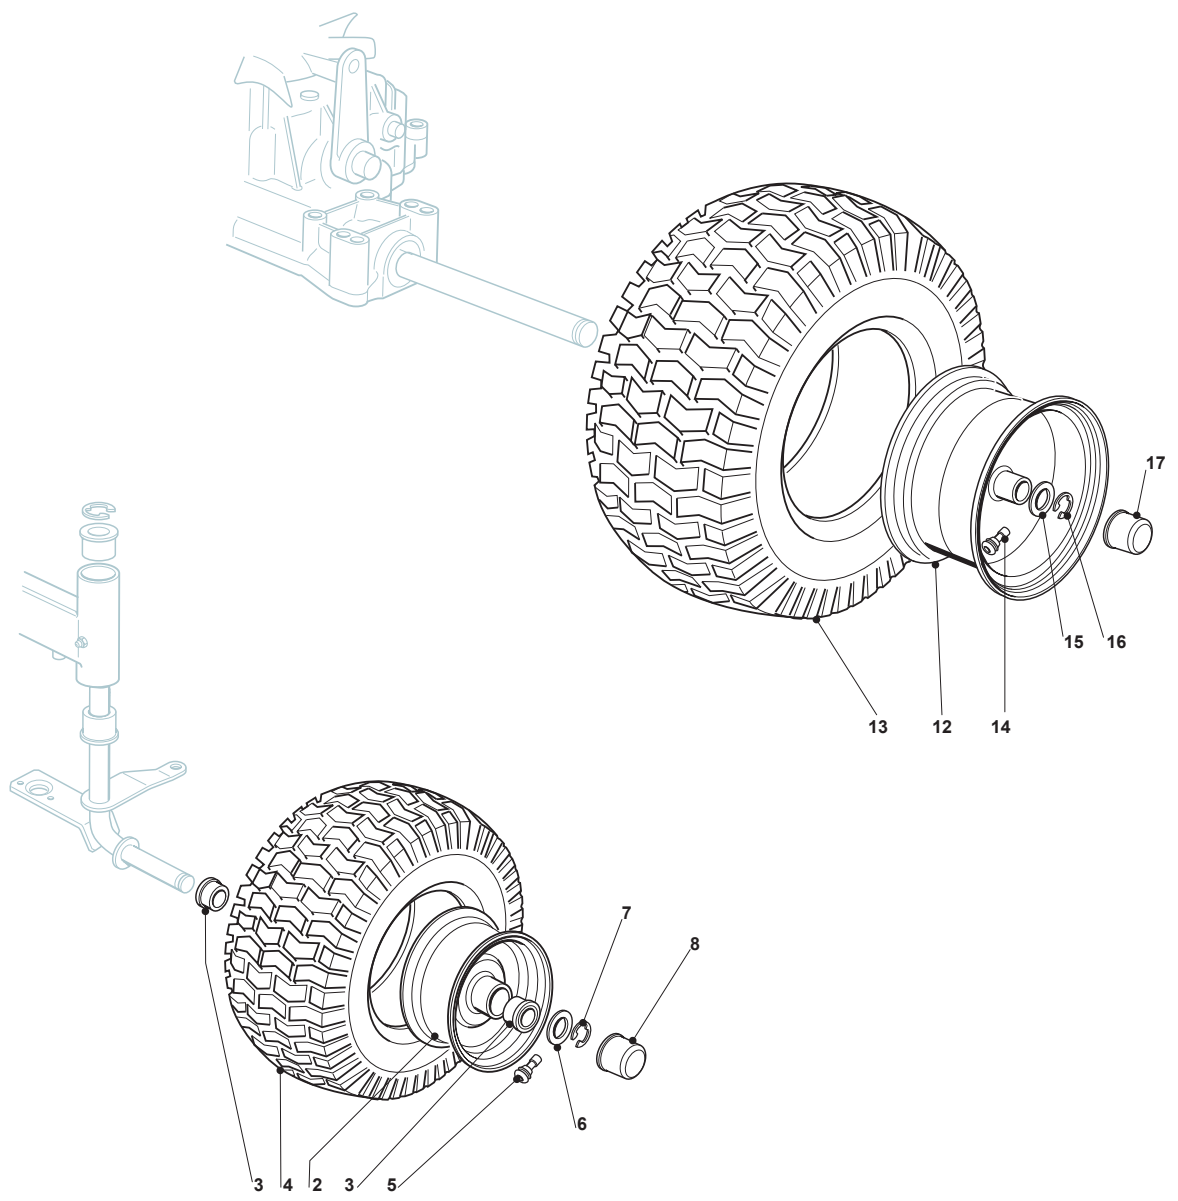

Wheels							
POS	CODE	Q.TY	DESCRIPTION	DESCRIZIONE	DESCRIPTION	BESCHREIBUNG	NOTES
2	182000598/0	2	Rimm	Cerchio Ruota	Bandage Roue	Vorderrad Felger	
3	125122200/2	4	Bearing	Bearing	Bearing	Bearing	
4	125590014/0	2	Tyre	Pneumatico	Pneu	Reifen	13"
4	127590066/0	2	Tyre	Pneumatico	Pneu	Reifen	15"
5	125950000/0	2	Valve	Valve	Valve	Valve	
6	125670005/1	2	Washer	Rondella	Rondelle	Scheibe	
7	112001000/0	2	Benzing Ring	Anello Benzing	Anneau Benzing	Ring Benzing	
8	122110230/0	2	Hub Cover	Coprizzo	Couvre Moyeu	Nabendeckel	
12	182000599/0	2	Rimm	Cerchio Ruota	Bandage Roue	Vorderrad Felger	
13	125590015/0	2	Tyre	Pneumatico	Pneu	Reifen	
14	125950000/0	2	Valve	Valve	Valve	Valve	
15	125670005/1	2	Washer	Rondella	Rondelle	Scheibe	
16	112001010/0	2	Benzing Ring	Anello Benzing	Anneau Benzing	Ring Benzing	
17	122110230/0	2	Hub Cover	Coprizzo	Couvre Moyeu	Nabendeckel