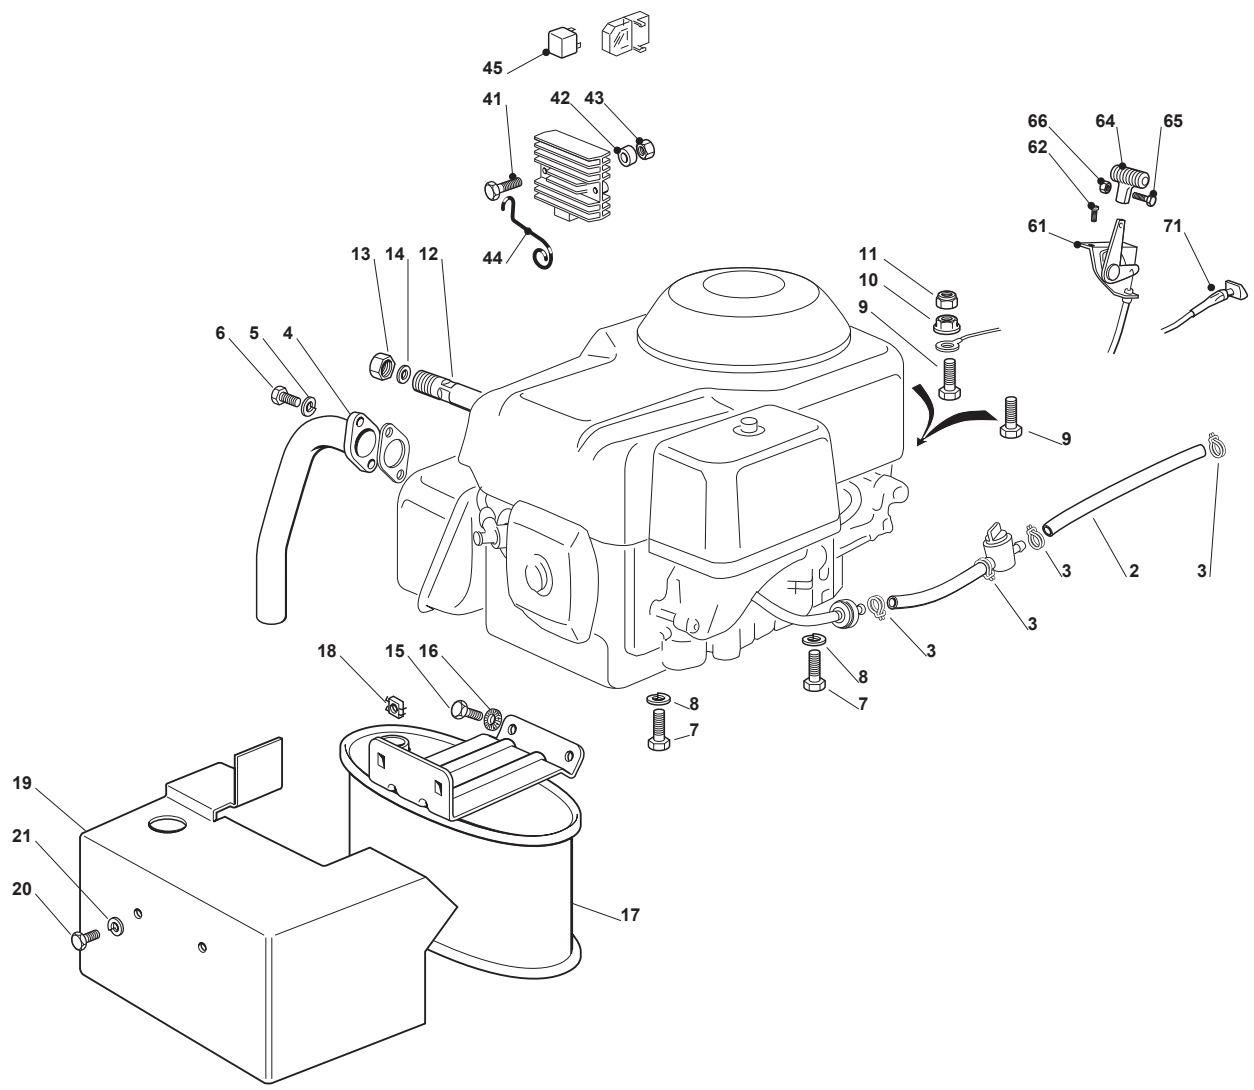

Engine Honda GXV 390

POS	CODE	Q.TY	DESCRIPTION	DESCRIZIONE	DESCRIPTION	BESCHREIBUNG	NOTES
2	325869057/0	1	Connecting Tube	Tubo Collegamento	Tube De Connexion	Verbindungsrohr	
3	118375051/1	4	Fair Led	Fascetta	Collier	Rohrschelle	
4	118738204/0	1	Discharged Connect.Tube	Discharged Connect.Tube	Discharged Connect. Tube	Discharged Connect.Tube	
5	112583500/0	2	Grower	Grower	Grower	Federring	
6	112793102/0	2	Screw	Vite	Vis	Schraube	
7	112735802/0	2	Screw	Vite	Vis	Schraube	
8	112583500/0	2	Grower	Grower	Grower	Federring	
9	112691100/0	2	Screw	Vite	Vis	Schraube	
10	112154210/0	2	Self-Locking Nut	Dado Autobloccante	Écrou auto-bloquant	Selbstsichernde Mutter	
11	112155000/0	1	Nut	Dado	Ecrou	Mutter	
12	125598050/0	1	Oil Discharge Extension	Oil Discharge Extension	Oil Discharge Extension	Oil Discharge Extension	
13	118737849/0	1	Plug	Tappo	Bouchon	Stopfen	
14	118401001/1	1	Oil Seal	Anello Di Tenuta	Anneau De Tenue	Dichtring	
15	112792611/0	2	Screw	Vite	Vis	Schraube	
16	112540260/0	2	Grower	Grower	Grower	Federring	
17	182750010/0	1	Muffler	Silenziatore	Silencieux	Set Schalldämpfer	
18	112360425/0	2	Nut	Dado	Ecrou	Mutter	
19	382598003/1	1	Muffler Protection	Protezione Silenziatore	Protection Silencieux	Auspuffschutz	
20	125943012/0	2	Screw	Vite	Vis	Schraube	
21	112583500/0	2	Grower	Grower	Grower	Federring	
41	112815221/0	2	Screw	Vite	Vis	Schraube	
42	122170950/0	2	Spacer	Distanziale	Entretoise	Distanzring	
43	112292102/0	2	Nut	Dado	Ecrou	Mutter	
44	127430561/0	1	Spring	Molla	Ressort	Feder	
45	133567000/0	1	Relay	Relay	Relay	Relay	
61	184000251/1	1	Accelerator	Acceleratore	Accelérateur	Gas Zug	
62	112788512/0	2	Screw	Vite	Vis	Schraube	
64	325592000/0	1	Knob	Manopola	Poignee	Knopf	
65	112726388/0	1	Screw	Vite	Vis	Schraube	
66	112290800/0	1	Hexagonal Nut	Dado	Ecrou	Mutter	
71	125090007/0	1	Choke Control	Choke Control	Choke Control	Choke Control