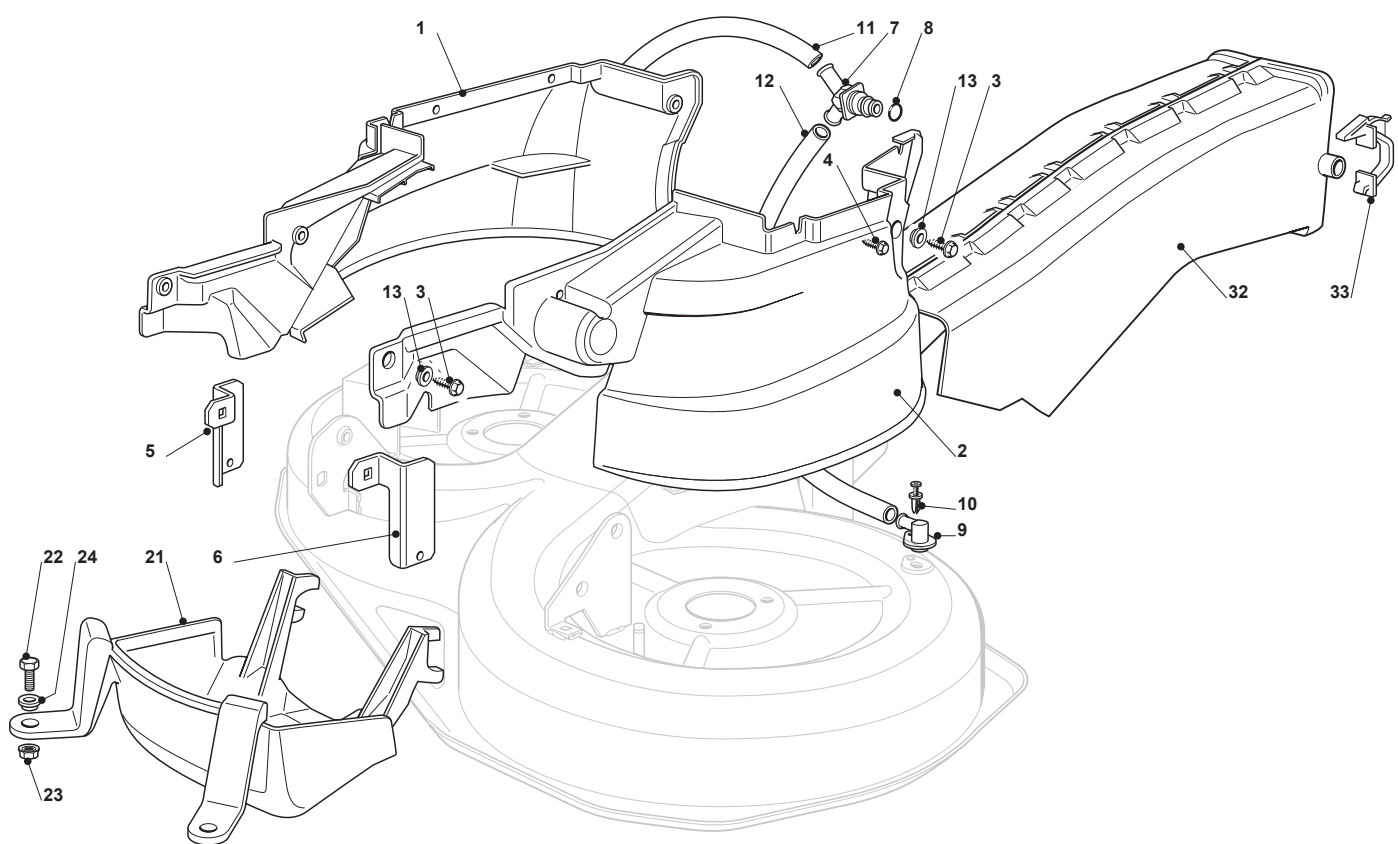

Guards (Cemagref)							
POS	CODE	Q.TY	DESCRIPTION	DESCRIZIONE	DESCRIPTION	BESCHREIBUNG	NOTES
1	325060121/0	1	Case	Carter	Carter	Blech	
2	325060122/0	1	Case	Carter	Carter	Blech	
3	112735122/0	6	Screw	Vite	Vis	Schraube	
4	112728535/0	4	Screw	Vite	Vis	Schraube	
5	325774381/0	1	Bracket	Bracket	Bracket	Bracket	
6	325774383/0	1	Bracket	Bracket	Bracket	Bracket	
7	325033066/0	1	Water Hose Connection	Water Hose Connection	Water Hose Connection	Water Hose Connection	
8	119035000/0	1	O Ring	O Ring	O Ring	O Ring	
9	325033065/0	2	Water Hose Connection	Water Hose Connection	Water Hose Connection	Water Hose Connection	
10	112500030/0	2	Rivet	Rivetto	Rivet	Niet	
11	325869069/0	1	Connecting Tube	Tube Collegamento	Tube De Connexion	Verbindungsrohr	
12	325869068/0	1	Connecting Tube	Tube Collegamento	Tube De Connexion	Verbindungsrohr	
13	325160039/0	6	Spacer	Distanziale	Entretoise	Distanzring	
21	325060127/0	1	Case	Carter	Carter	Blech	
22	112791400/0	2	Screw	Vite	Vis	Schraube	
23	112154510/0	2	Nut	Dado	Ecrou	Nuss	
24	325160039/0	2	Spacer	Distanziale	Entretoise	Distanzring	
32	382108008/1	1	Conveyor	Convogliatore	Convoyeur	Konveyor	
33	325774373/0	2	Clamp	Staffa	Etrier	Bride