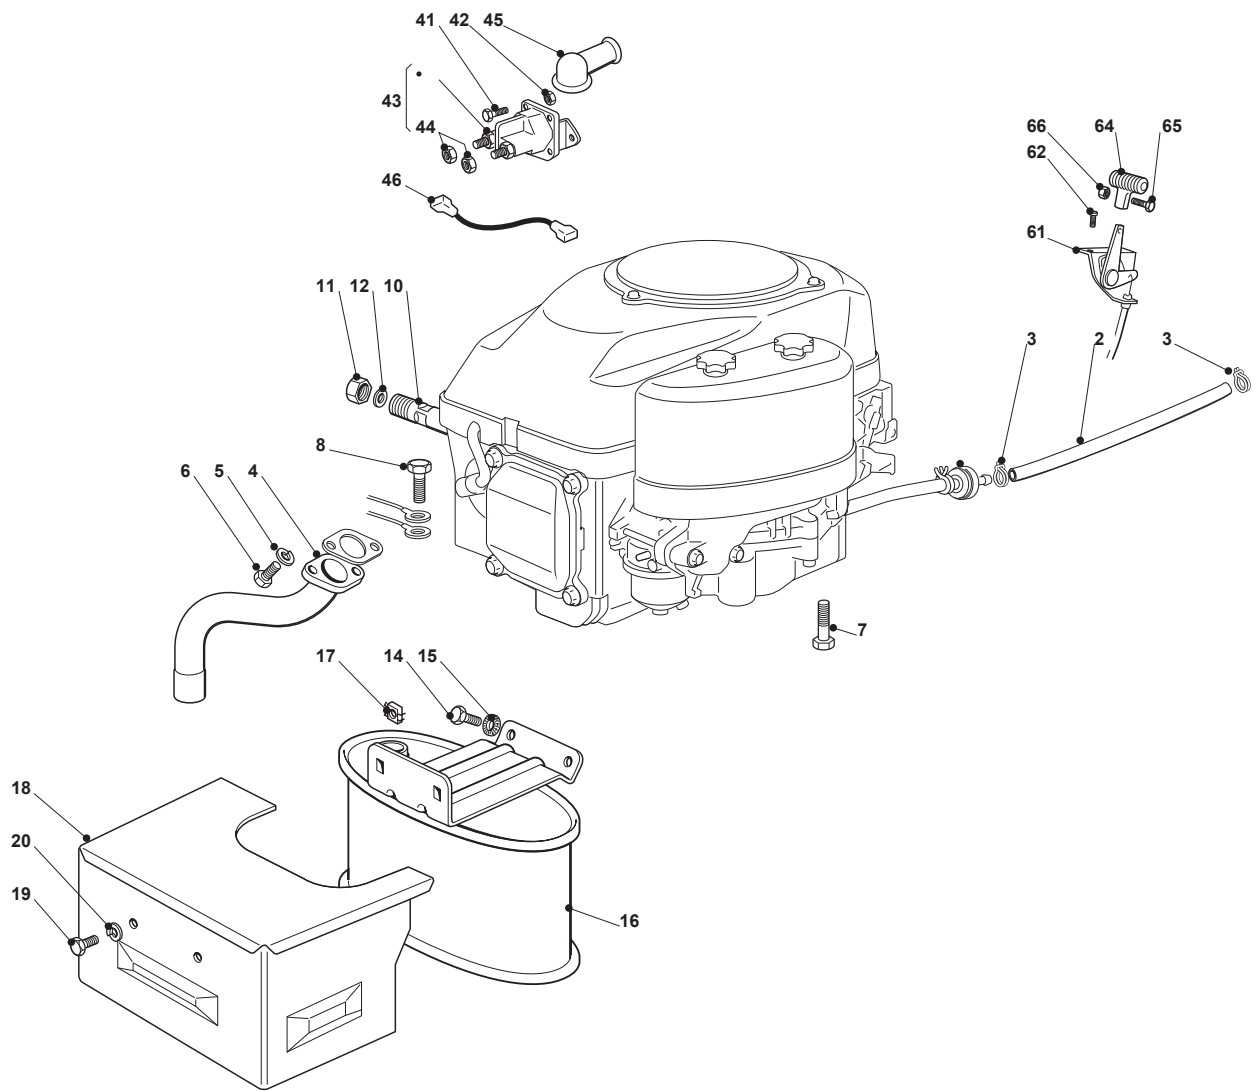

Engine GGP							
POS	CODE	Q.TY	DESCRIPTION	DESCRIZIONE	DESCRIPTION	BESCHREIBUNG	NOTES
2	325869057/0	1	Connecting Tube	Tubo Collegamento	Tube De Connexion	Verbindungsrohr	
3	118375051/1	4	Fair Led	Fascetta	Collier	Rohrschelle	
4	118738231/1	1	Exhaust Tube	Tubo Scarico	Tube Echappement	Abgasrohr	
5	112583500/0	2	Grower	Grower	Grower	Federring	
6	112737450/0	2	Screw	Vite	Vis	Schraube	
7	112735108/1	4	Screw	Vite	Vis	Schraube	
8	112735599/0	1	Screw	Vite	Vis	Schraube	
10	127598060/0	1	Oil Discharge Extension	Oil Discharge Extension	Oil Discharge Extension	Oil Discharge Extension	
11	118737849/0	1	Plug	Tappo	Bouchon	Stopfen	
12	118401001/1	1	Oil Seal	Anello Di Tenuta	Anneau De Tenue	Dichtring	
14	112793102/0	2	Screw	Vite	Vis	Schraube	
15	112540260/0	2	Grower	Grower	Grower	Federring	
16	182750010/0	1	Muffler	Silenziatore	Silencieux	Set Schalldämpfer	
17	112360425/0	2	Nut	Dado	Ecrou	Mutter	
18	382598039/0	1	Guard	Protezione	Protection	Schutz	
19	112792611/0	2	Screw	Vite	Vis	Schraube	
20	112583500/0	2	Grower	Grower	Grower	Federring	
41	112791213/1	2	Screw	Vite	Vis	Schraube	
42	112292102/0	2	Nut	Dado	Ecrou	Mutter	
43	118736110/0	1	Starter Relay	Relé Avviamento	Relais D'Allumage	Anlassrelais	
44	112360352/0	2	Nut	Dado	Ecrou	Mutter	
45	118564861/1	1	Protection	Protezione	Protection	Schutz	
46	125065017/0	1	Cable	Cable	Cable	Cable	
61	182000212/0	1	Accelerator	Acceleratore	Accelérateur	Gas Zug	
62	125943012/0	2	Screw	Vite	Vis	Schraube	
64	325592000/0	1	Knob	Manopola	Poignee	Knopf	
65	112726388/0	1	Screw	Vite	Vis	Schraube	
66	112290800/0	1	Hexagonal Nut	Dado	Ecrou	Mutter