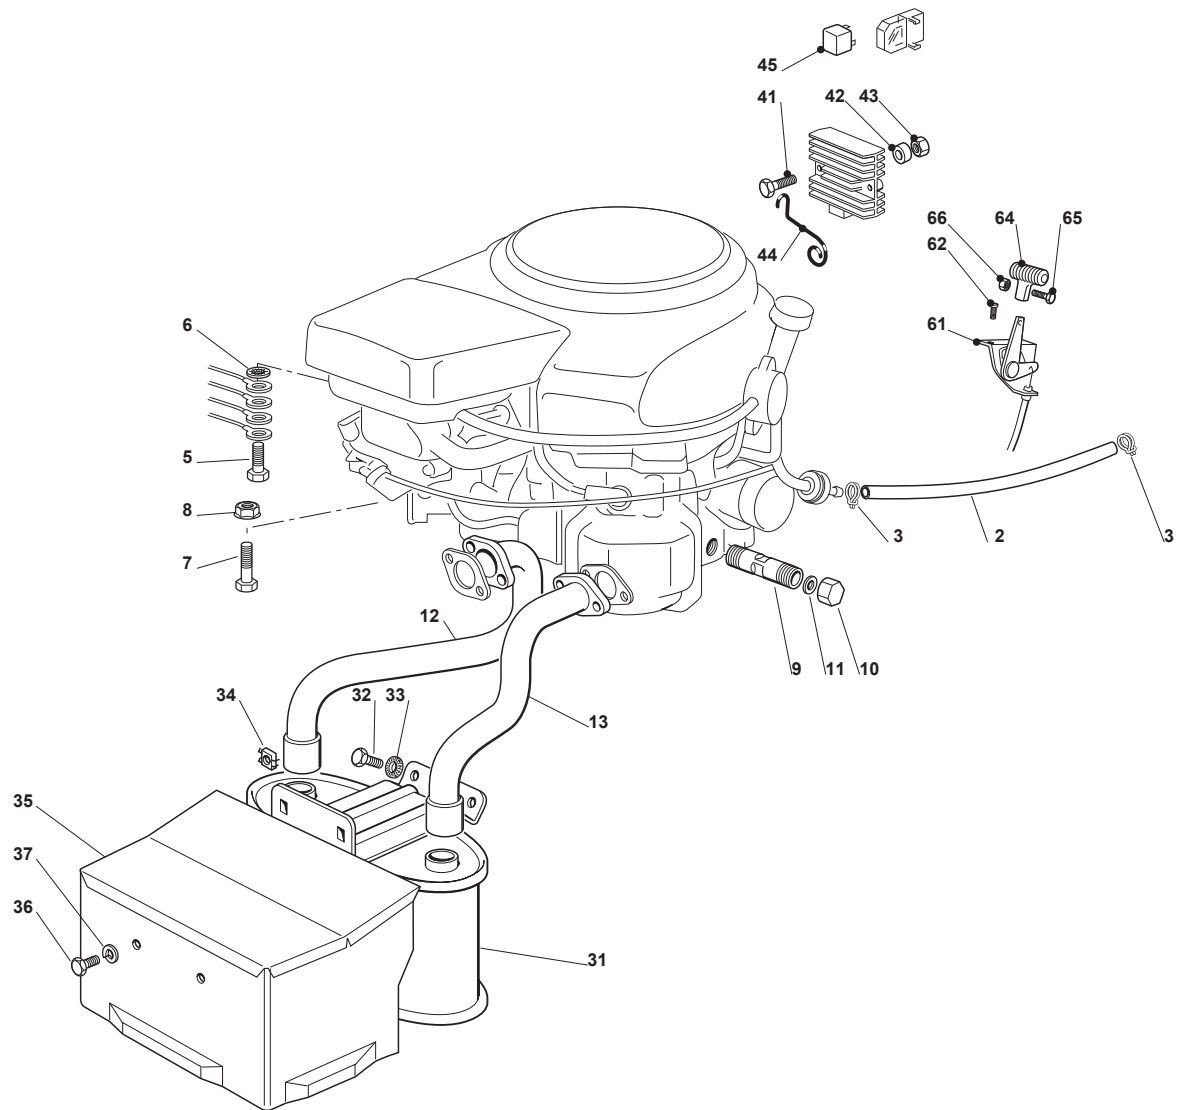

Engine Honda GXV 530

POS	CODE	Q.TY	DESCRIPTION	DESCRIZIONE	DESCRIPTION	BESCHREIBUNG	NOTES
2	325869057/0	1	Connecting Tube	Tubo Collegamento	Tube De Connexion	Verbindungsrohr	
3	118375051/1	2	Fair Led	Fascetta	Collier	Rohrschelle	
5	112735599/0	1	Screw	Vite	Vis	Schraube	
6	112540260/0	1	Grower	Grower	Grower	Federring	
7	112691115/0	4	Screw	Vite	Vis	Schraube	
8	112154210/0	4	Self-Locking Nut	Dado Autobloccante	Écrou auto-bloquant	Selbstsichernde Mutter	
9	125598052/0	1	Oil Discharge Extention	Prolunga Scarico Olio	Rallonge Dechargement Huile	Öl Abfluss	
10	118737849/0	1	Plug	Tappo	Bouchon	Stopfen	
11	118401001/1	1	Oil Seal	Anello Di Tenuta	Anneau De Tenue	Dichtring	
12	118738221/0	1	Exhaust Tube Right	Tubo Scarico Destro	Tube Echappement Droit	Abgasrohr, Rechte	
13	118738222/0	1	Right Exhaust Connection	Raccordo Scarico Destro	Connexion Echappement Droite	Auspuffanschluss, Rechte	
31	182750003/0	1	Muffler Assy	Ass. Silenziatore	Silencieux	Set Schalldämpfer	
32	112793102/0	2	Screw	Vite	Vis	Schraube	
33	112540260/0	2	Grower	Grower	Grower	Federring	
34	112360425/0	2	Nut	Dado	Ecrou	Mutter	
35	382598005/2	1	Muffler Protection	Protezione Silenziatore	Protection Silencieux	Auspuffschutz	
36	112792611/0	2	Screw	Vite	Vis	Schraube	
37	112583500/0	2	Grower	Grower	Grower	Federring	
41	112815221/0	2	Screw	Vite	Vis	Schraube	
42	122170950/0	2	Spacer	Distanziale	Entretoise	Distanzring	
43	112292102/0	2	Nut	Dado	Ecrou	Mutter	
44	127430561/0	1	Spring	Molla	Ressort	Feder	
45	133567000/0	1	Relay	Relay	Relay	Relay	
61	182000201/2	1	Throttle Cable	Cavo Acceleratore	Câble Accélérateur	Gashebel Kabel	
62	125943012/0	2	Screw	Vite	Vis	Schraube	
64	325592000/0	1	Knob	Manopola	Poignee	Knopf	
65	112726388/0	1	Screw	Vite	Vis	Schraube	
66	112290800/0	1	Hexagonal Nut	Dado	Ecrou	Mutter