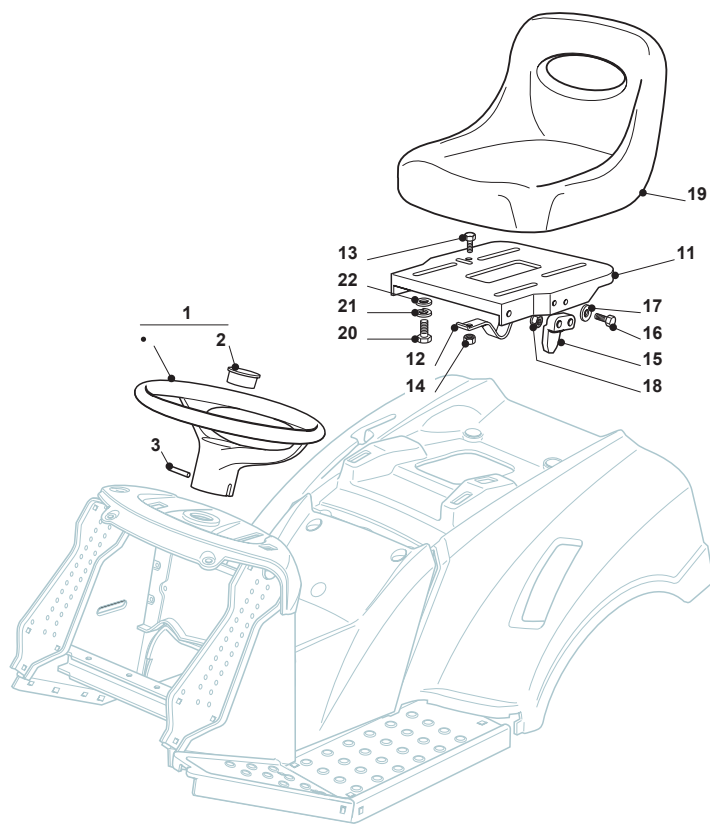

Seat & Steering Wheel							
POS	CODE	Q.TY	DESCRIPTION	DESCRIZIONE	DESCRIPTION	BESCHREIBUNG	NOTES
1	125961201/0	1	Steering Wheel	Steering Wheel	Steering Wheel	Steering Wheel	
2	325120230/0	1	Cover	Cover	Cover	Cover	
3	112620299/0	1	Elastic Pin	Spina Elastica	Goupille	Stift	
11	325547033/1	1	Seat Plate	Seat Plate	Seat Plate	Seat Plate	
12	125430223/2	1	Spring	Molla	Ressort	Feder	
13	112789000/0	1	Screw	Vite	Vis	Schraube	
14	112154330/0	1	Low Self-Locking Nut	Dado Autobloccante	Écrou auto-bloquant	Selbstsichernde Mutter	
15	327063021/1	1	Cam	Cam	Cam	Cam	
16	112789100/0	2	Screw	Vite	Vis	Schraube	
17	112523020/0	2	Washer	Rondella	Rondelle	Scheibe	
18	112154330/0	2	Low Self-Locking Nut	Dado Autobloccante	Écrou auto-bloquant	Selbstsichernde Mutter	
19	125722453/1	1	Seat	Sedile	Siege	Sitz	
20	112793101/0	4	Screw	Vite	Vis	Schraube	
21	112583500/0	4	Grower	Grower	Grower	Federring	
22	112523060/0	4	Washer	Rondella	Rondelle	Scheibe