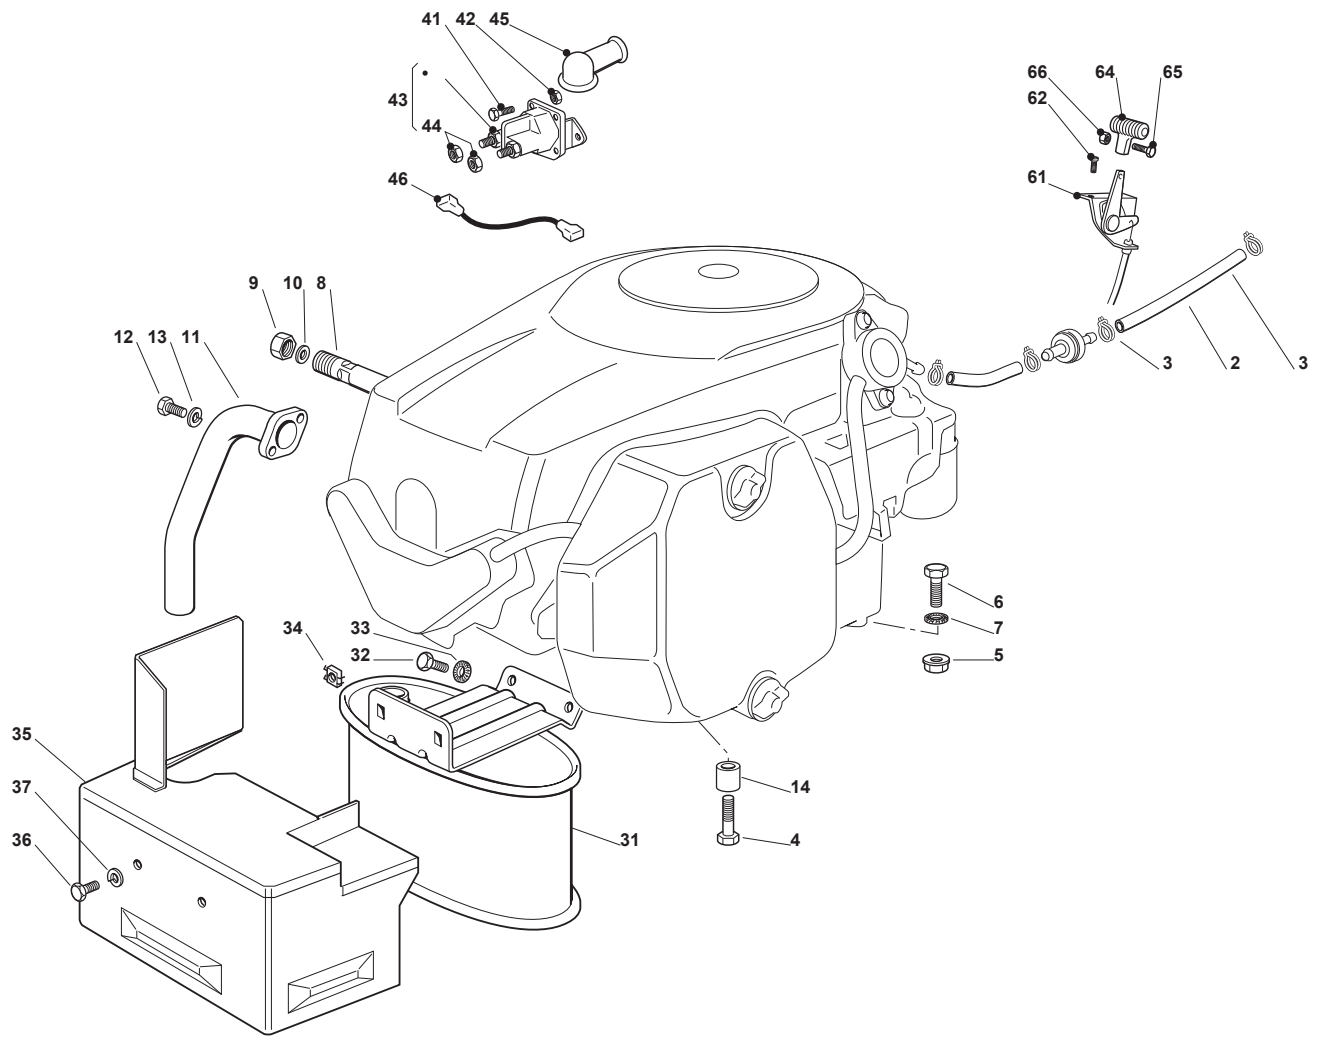

Engine Kohler 16 hp

POS	CODE	Q.TY	DESCRIPTION	DESCRIZIONE	DESCRIPTION	BESCHREIBUNG	NOTES
2	325869057/0	1	Connecting Tube	Tubo Collegamento	Tube De Connexion	Verbindungsrohr	
3	118375051/1	2	Fair Led	Fascetta	Collier	Rohrschelle	
4	112735108/1	3	Screw	Vite	Vis	Schraube	
5	112154210/0	1	Self-Locking Nut	Dado Autobloccante	Écrou auto-bloquant	Selbstsichernde Mutter	
6	112691115/0	1	Screw	Vite	Vis	Schraube	
7	112540260/0	1	Grower	Grower	Grower	Federring	
8	127598060/0	1	Oil Discharge Extension	Oil Discharge Extension	Oil Discharge Extension	Oil Discharge Extension	
9	118737849/0	1	Plug	Tappo	Bouchon	Stopfen	
10	118401001/1	1	Oil Seal	Anello Di Tenuta	Anneau De Tenue	Dichtring	
11	118738227/0	1	Exhaust Pipe	Exhaust Pipe	Exhaust Pipe	Exhaust Pipe	
12	112735530/0	2	Screw	Vite	Vis	Schraube	
13	112583500/0	2	Grower	Grower	Grower	Federring	
14	125160035/0	3	Spacer	Distanziale	Entretoise	Distanzring	
31	182750010/0	1	Muffler	Silenziatore	Silencieux	Set Schalldämpfer	
32	112793102/0	2	Screw	Vite	Vis	Schraube	
33	112540260/0	2	Grower	Grower	Grower	Federring	
34	112360425/0	2	Nut	Dado	Écrou	Mutter	
35	382598029/0	1	Muffler Protection	Protezione Silenziatore	Protection Silencieux	Auspuffschutz	
36	112792611/0	2	Screw	Vite	Vis	Schraube	
37	112583500/0	2	Grower	Grower	Grower	Federring	
41	112791011/0	2	Screw	Vite	Vis	Schraube	
42	112292102/0	2	Nut	Dado	Écrou	Mutter	
43	118736110/0	1	Starter Relay	Relé Avviamento	Relais D'Allumage	Anlassrelais	
44	112360352/0	2	Nut	Dado	Écrou	Mutter	
45	118564861/1	1	Protection	Protezione	Protection	Schutz	
46	125065017/0	1	Cable	Cable	Cable	Cable	
61	182000200/1	1	Throttle Cable	Cavo Acceleratore	Câble Accélérateur	Gashebel Kabel	
62	125943012/0	2	Screw	Vite	Vis	Schraube	
64	325592000/0	1	Knob	Manopola	Poignee	Knopf	
65	112726388/0	1	Screw	Vite	Vis	Schraube	
66	112290800/0	1	Hexagonal Nut	Dado	Écrou	Mutter