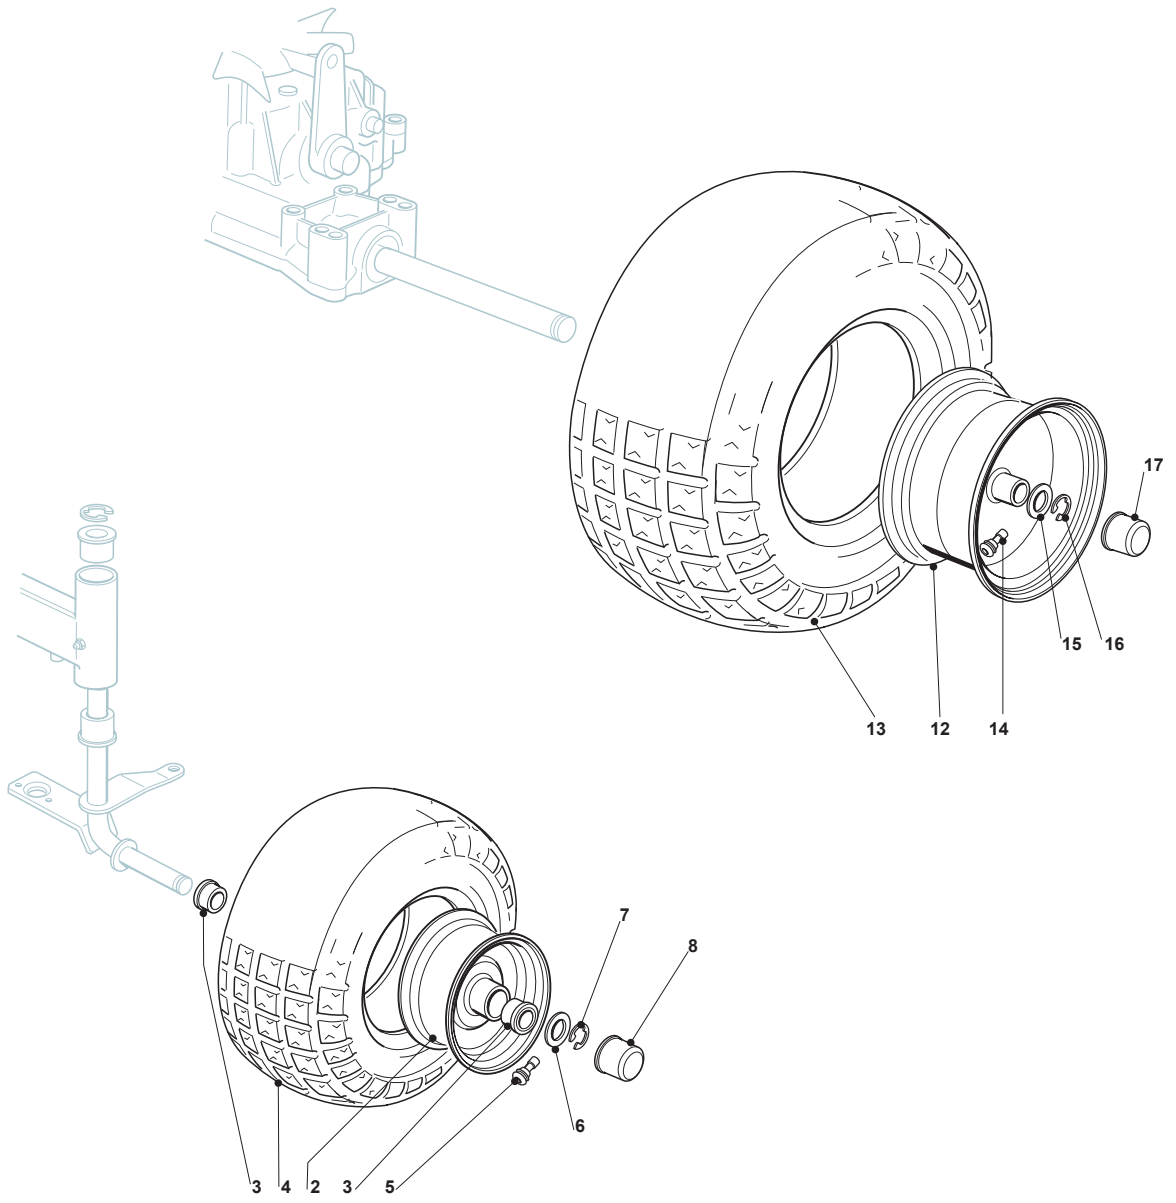

Wheels							
POS	CODE	Q.TY	DESCRIPTION	DESCRIZIONE	DESCRIPTION	BESCHREIBUNG	NOTES
2	182000590/1	2	Rimm	Cerchio Ruota	Bandage Roue	Vorderrad Felger	
3	125122200/2	4	Bearing	Bearing	Bearing	Bearing	
4	125590020/0	2	Tyre	Pneumatico	Pneu	Reifen	
5	125950000/0	2	Valve	Valve	Valve	Valve	
6	125670005/1	2	Washer	Rondella	Rondelle	Scheibe	
7	112001000/0	2	Benzing Ring	Anello Benzing	Anneau Benzing	Ring Benzing	
8	122110230/0	2	Hub Cover	Coprismozzo	Couvre Moyeu	Nabedeckel	
12	182000592/0	2	Rear Wheel Rimm	Cerchio Ruota Posteriore	Bandage Roue	Hinterrad Felger	
13	125590022/0	2	Tyre	Pneumatico	Pneu	Reifen	
14	125950000/0	2	Valve	Valve	Valve	Valve	
15	125670005/1	2	Washer	Rondella	Rondelle	Scheibe	
16	112001010/0	2	Benzing Ring	Anello Benzing	Anneau Benzing	Ring Benzing	
17	122110230/0	2	Hub Cover	Coprismozzo	Couvre Moyeu	Nabedeckel