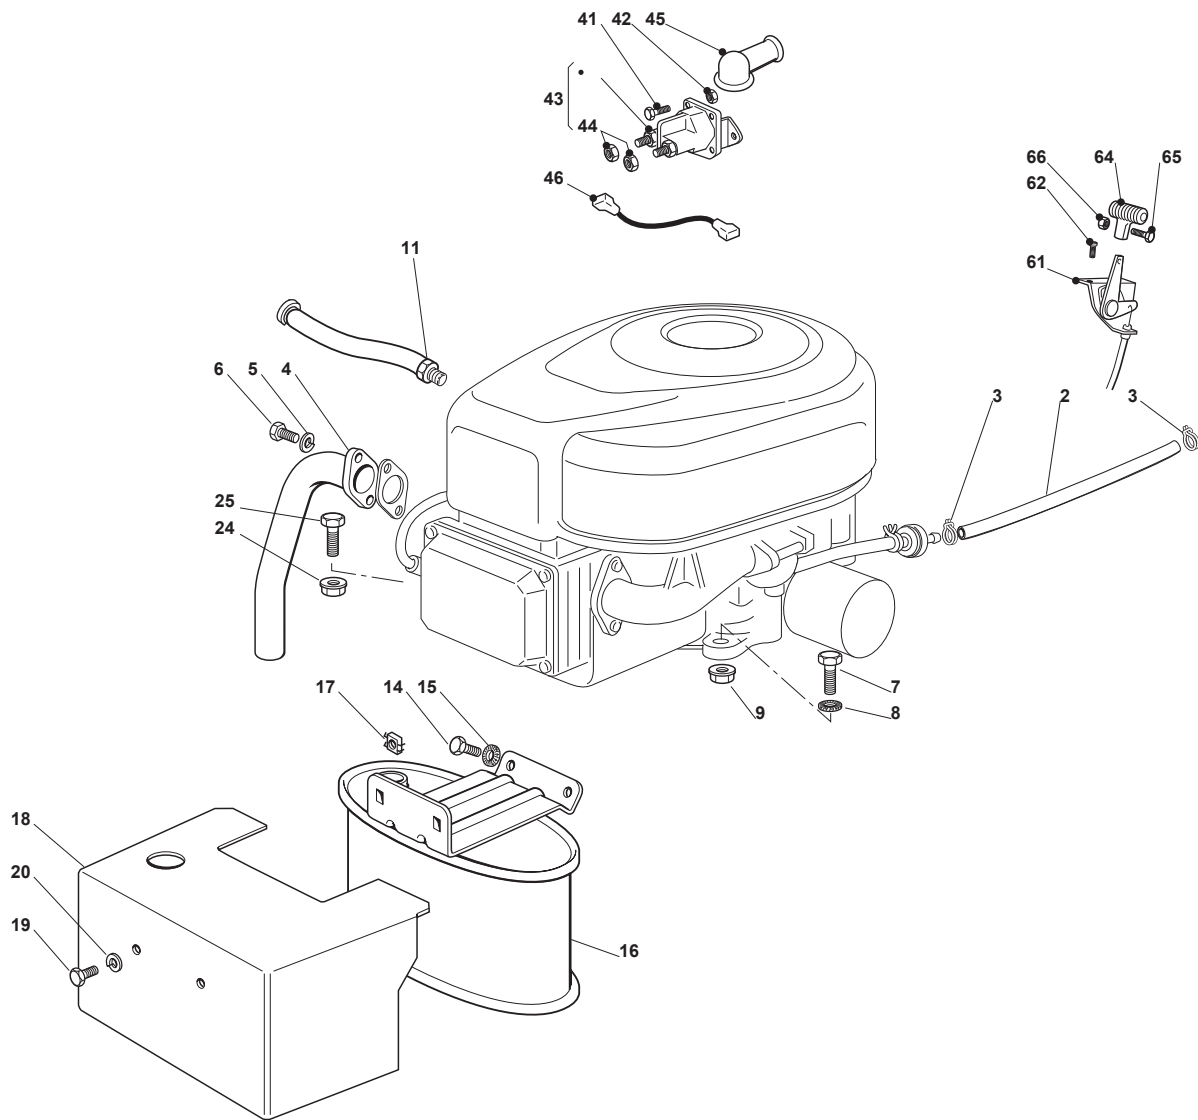

Engine B&S 15,5-16,5

POS	CODE	Q.TY	DESCRIPTION	DESCRIZIONE	DESCRIPTION	BESCHREIBUNG	NOTES
2	325869057/0	1	Connecting Tube	Tubo Collegamento	Tube De Connexion	Verbindungsrohr	
3	118375051/1	2	Fair Led	Fascetta	Collier	Rohrschelle	
4	118738206/0	1	Discharged Connect.Tube	Discharged Connect.Tube	Discharged Connect. Tube	Discharged Connect.Tube	
5	112583500/0	2	Grower	Grower	Grower	Federring	
6	112735530/0	2	Screw	Vite	Vis	Schraube	
7	112691115/0	1	Screw	Vite	Vis	Schraube	
8	112540260/0	1	Grower	Grower	Grower	Federring	
9	112154210/0	1	Self-Locking Nut	Dado Autobloccante	Écrou auto-bloquant	Selbstsichernde Mutter	
11	1134-5827-01	1	Oil Drain Assy	Oil Drain Assy	Oil Drain Assy	Oil Drain Assy	
14	112793102/0	2	Screw	Vite	Vis	Schraube	
15	112540260/0	2	Grower	Grower	Grower	Federring	
16	182750010/0	1	Muffler	Silenziatore	Silencieux	Set Schalldämpfer	
17	112360425/0	2	Nut	Dado	Ecrou	Mutter	
18	382598009/2	1	Muffler Protection	Protezione Silenziatore	Protection Silencieux	Auspuffschutz	
19	112792611/0	2	Screw	Vite	Vis	Schraube	
20	112583500/0	2	Grower	Grower	Grower	Federring	
24	112154210/0	3	Self-Locking Nut	Dado Autobloccante	Écrou auto-bloquant	Selbstsichernde Mutter	
25	112691100/0	3	Screw	Vite	Vis	Schraube	
41	112791213/1	2	Screw	Vite	Vis	Schraube	
42	112292102/0	2	Nut	Dado	Ecrou	Mutter	
43	118736110/0	1	Starter Relay	Relé Avviamento	Relais D'Allumage	Anlassrelais	
44	112360352/0	2	Nut	Dado	Ecrou	Mutter	
45	118564861/1	1	Protection	Protezione	Protection	Schutz	
46	125065017/0	1	Cable	Cable	Cable	Cable	
61	182000200/1	1	Throttle Cable	Cavo Acceleratore	Câble Accélérateur	Gashebel Kabel	
62	125943012/0	2	Screw	Vite	Vis	Schraube	
64	325592000/0	1	Knob	Manopola	Poignee	Knopf	
65	112726388/0	1	Screw	Vite	Vis	Schraube	
66	112290800/0	1	Hexagonal Nut	Dado	Ecrou	Mutter