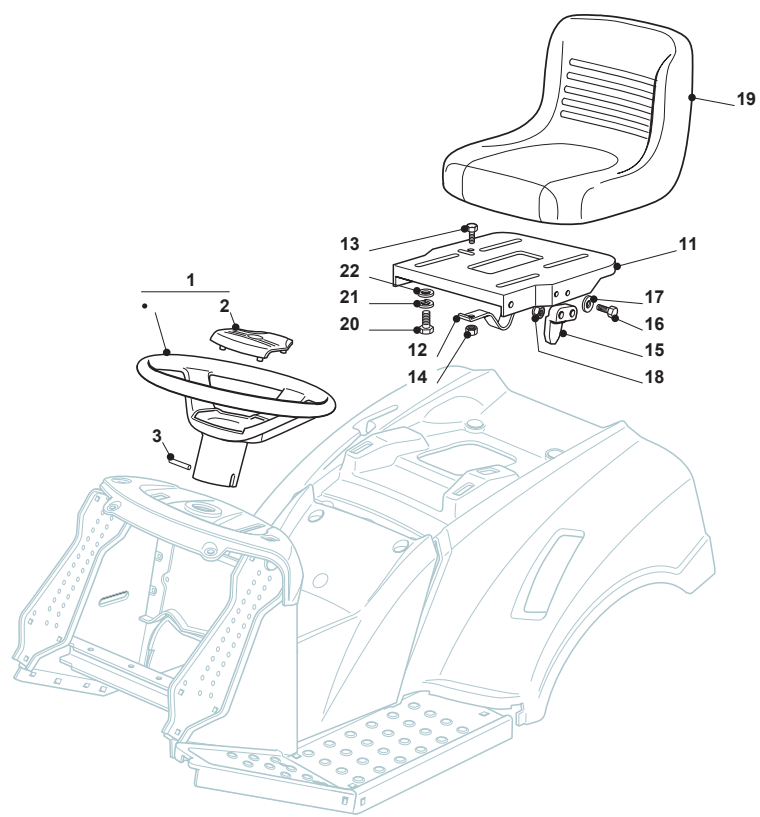

Seat & Steering Wheel							
POS	CODE	Q.TY	DESCRIPTION	DESCRIZIONE	DESCRIPTION	BESCHREIBUNG	NOTES
1	125961201/0	1	Steering Wheel	Volante	Volant	Lenkrad	
2	325120230/0	1	Cover	Cover	Cover	Cover	
3	112620299/0	1	Elastic Pin	Spina Elastica	Goupille	Stift	
11	325547033/1	1	Seat Plate	Seat Plate	Seat Plate	Seat Plate	
12	125430223/2	1	Spring	Molla	Ressort	Feder	
13	112789000/0	1	Screw	Vite	Vis	Schraube	
14	112154330/0	1	Low Self-Locking Nut	Dado Autobloccante	Écrou auto-bloquant	Selbstsichernde Mutter	
15	327063021/1	1	Cam	Cam	Cam	Cam	
16	112789100/0	2	Screw	Vite	Vis	Schraube	
17	112523020/0	2	Washer	Rondella	Rondelle	Scheibe	
18	112154330/0	2	Low Self-Locking Nut	Dado Autobloccante	Écrou auto-bloquant	Selbstsichernde Mutter	
19	125722463/0	1	Seat	Sedile	Siege	Sitz	
20	112793101/0	4	Screw	Vite	Vis	Schraube	
21	112583500/0	4	Grower	Grower	Grower	Federring	
22	112523060/0	4	Washer	Rondella	Rondelle	Scheibe