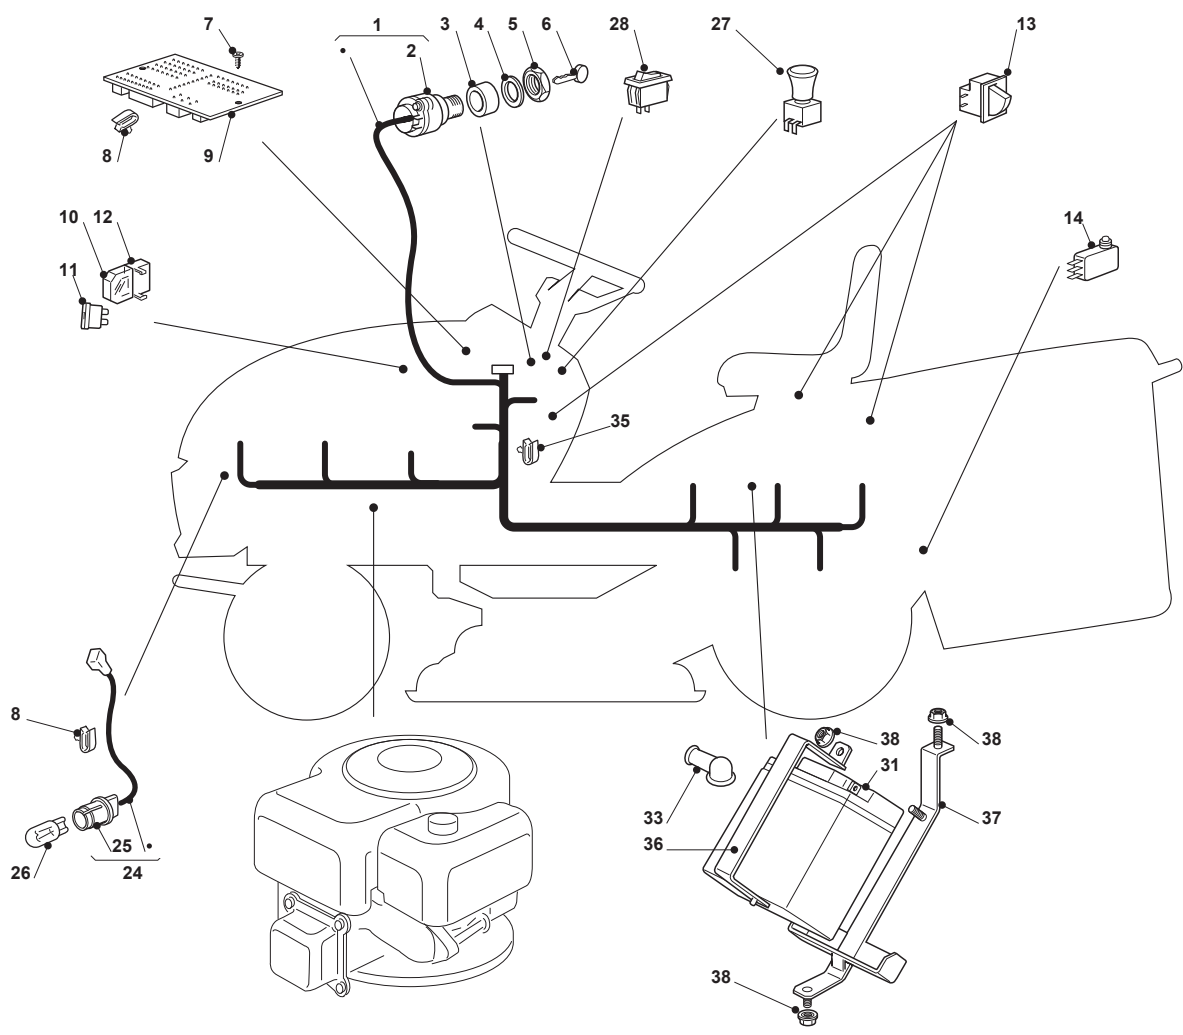

Electrical Parts							
POS	CODE	Q.TY	DESCRIPTION	DESCRIZIONE	DESCRIPTION	BESCHREIBUNG	NOTES
1	182040153/0	1	Cables Ass.Y	Cablaggio	Ens. Cablages	Kabelsatz	use on B&S-GGP Engine
1	182040154/0	1	Cables Ass.Y	Cablaggio	Ens. Cablages	Kabelsatz	use on Honda Engine
2	118450072/0	1	Starting Switch	Interruttore Avviamento	Interrupteur Demarrage	Schalter	
3	118550136/0	1	Spacer	Distanziale	Entretoise	Distanzring	
4	118550135/0	1	Washer	Rosetta	Rondelle	Scheibe	
5	118400862/0	1	Ring Nut	Ghiera	Bague	Ringbolzen	
6	118210022/0	1	Starting Key	Chiave Avviamento	Clef A Demarrage	Schlüssel Für Start	
7	112727810/0	3	Screw	Vite	Vis	Schraube	
8	133320506/0	2	Fairlead	Fermacavo	Fixation Cable	Kabelbefestigung	
9	125722430/1	1	Electronic Card (1 Led)	Scheda Elettronica (1 Led)	Carte Electronique (1 Led)	Elektronische Karte (1 Led)	
9	125722431/0	1	Electronic Card (6 Led)	Scheda Elettronica (6 Led)	Carte Electronique (6 Led)	Elektronische Karte (6 Led)	
10	133215000/0	2	Cover	Coperchio Membrana	Couvercle Membrane	Deckel Membran	
11	133340036/0	1	Fuse 25 A	Fusibile 25 A	Fusible 25 A	Sicherung 25 A	
11	133340040/0	1	Lamellar Fusible 10A	Lamellar Fusibile 10A	Lamellar Fusible 10A	Lamellar Fusible 10A	
12	133500007/0	2	Fuse Carrier	Portafusibile	Tableau De Fusible	Sicherungshalter	
13	119410615/0	3	Micro Switch	Micro Interruttore	Microinterrupteur	Mikroschalter	
14	119410605/1	1	Micro Switch	Micro Interruttore	Microinterrupteur	Mikroschalter	
24	182040073/0	1	Cables Ass.Y	Cablaggio	Ens. Cablages	Kabelsatz	use only on model NJX-NJS-NJU-NJA-NJ
24	182040070/0	1	Cables Ass.Y	Cablaggio	Ens. Cablages	Kabelsatz	use only on model NJR-NJTP-NJB
25	133500030/0	2	Lamp Holder	Portalampane	Douille De Lampe	Scheinwerferlampe	
26	118459100/0	2	Lamp For Lights	Lamp For Lights	Lamp For Lights	Lamp For Lights	
27	118450068/0	1	Clutch Switch Yellow	Interruttore Frizione Giallo	Interrupteur Embrajage Jaune	Kupplung Schalter Gelb	
28	118450060/1	1	Switch	Interruttore	Interrupteur	Schalter	
31	118120002/1	1	Battery	Batteria	Batterie	Batterie	
33	118564861/1	1	Protection	Protezione	Protection	Schutz	
35	133320506/0	9	Fairlead	Fermacavo	Fixation Cable	Kabelbefestigung	
36	327772099/1	1	Clamp	Staffa	Etrier	Bride	
37	382785191/0	1	Battery Support	Supporto Batteria	Support Batterie	Batterie Halter	
38	112155000/0	3	Nut	Dado	Ecrou	Mutter