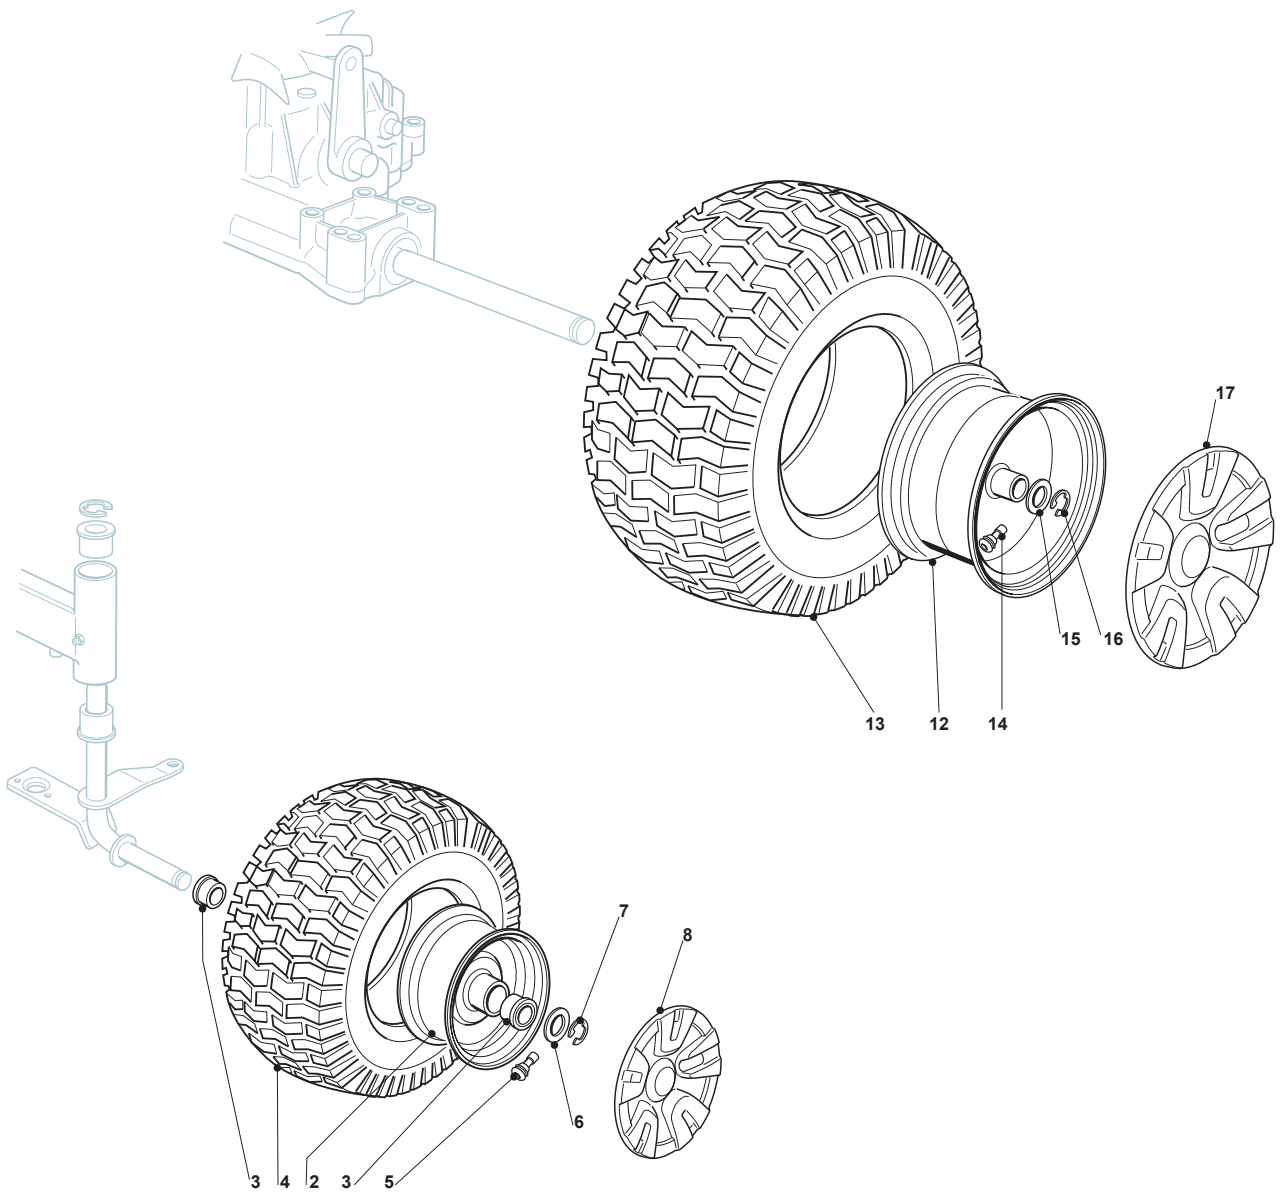

Wheels							
POS	CODE	Q.TY	DESCRIPTION	DESCRIZIONE	DESCRIPTION	BESCHREIBUNG	NOTES
2	182000598/0	2	Rimm	Cerchio Ruota	Bandage Roue	Vorderrad Felger	
3	125122200/2	4	Bearing	Bearing	Bearing	Bearing	
4	125590014/0	2	Tyre	Pneumatico	Pneu	Reifen	13"
4	127590066/0	2	Tyre	Pneumatico	Pneu	Reifen	15"
5	125950000/0	2	Valve	Valve	Valve	Valve	
6	125670005/1	2	Washer	Rondella	Rondelle	Scheibe	
7	112001000/0	2	Benzing Ring	Anello Benzing	Anneau Benzing	Ring Benzing	
8	382110274/0	2	Hub Cover	Coprizzo	Couvre Moyeu	Nabendeckel	
12	182000599/0	2	Rimm	Cerchio Ruota	Bandage Roue	Vorderrad Felger	
13	125590015/0	2	Tyre	Pneumatico	Pneu	Reifen	
14	125950000/0	2	Valve	Valve	Valve	Valve	
15	125670005/1	2	Washer	Rondella	Rondelle	Scheibe	
16	112001010/0	2	Benzing Ring	Anello Benzing	Anneau Benzing	Ring Benzing	
17	382110275/0	2	Rear Wheel Deck	Copriruota Posteriore	Couvre Roue Post.	Hinterraddeckel