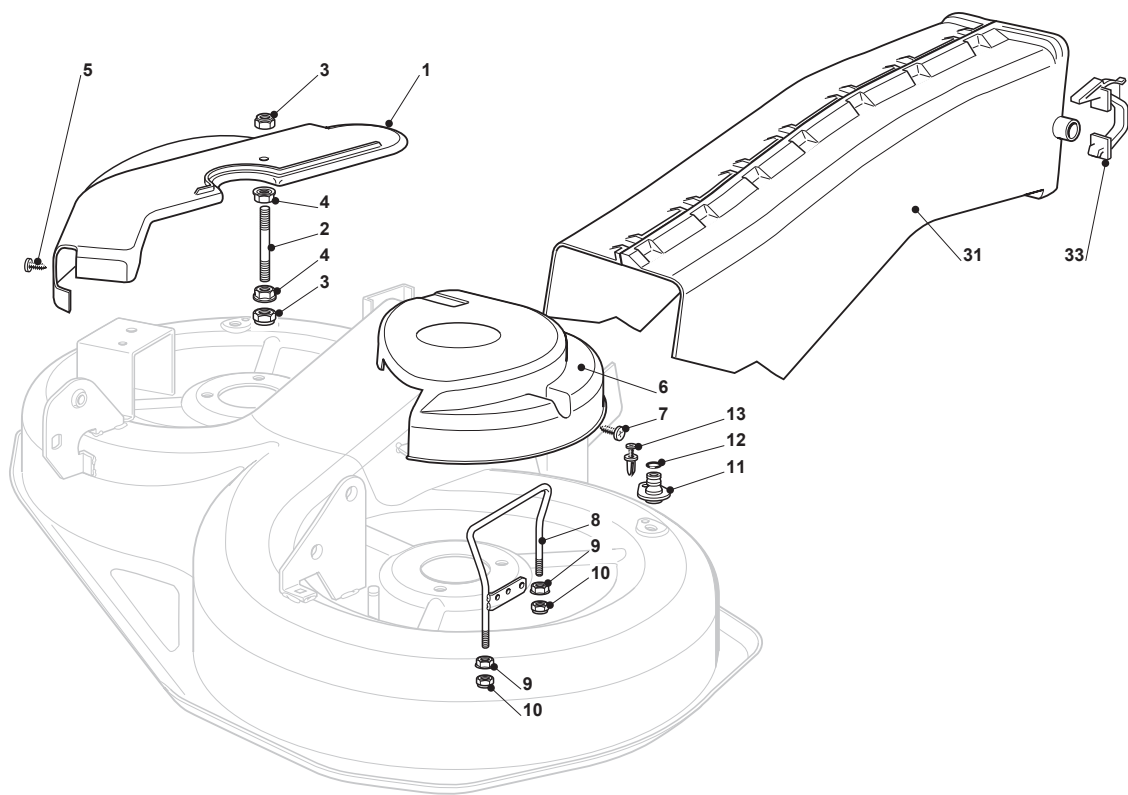

Guards							
POS	CODE	Q.TY	DESCRIPTION	DESCRIZIONE	DESCRIPTION	BESCHREIBUNG	NOTES
1	125060102/0	1	Right Belt Protection Carter	Carter Protezione Cinghia Dx	Carter Protection Courroie Droit	Schutz Rechte, Riemen	Grey
1	325060111/0	1	Right Belt Protection Carter	Carter Protezione Cinghia Dx	Carter Protection Courroie Droit	Schutz Rechte, Riemen	Black
2	125580007/0	1	Belt Guide	Belt Guide	Belt Guide	Belt Guide	
3	112155000/0	2	Nut	Dado	Ecrou	Nuss	
4	112293201/0	2	Nut	Dado	Ecrou	Nuss	
5	112735110/0	2	Screw	Vite	Vis	Schraube	
6	125060103/0	1	Left Belt Protection Carter	Carter Protezione Cinghia Sx	Carter Protection Courroie Gauche	Schutz Linke, Riemen	Grey
6	325060112/0	1	Left Belt Protection Carter	Carter Protezione Cinghia Sx	Carter Protection Courroie Gauche	Schutz Linke, Riemen	Black
7	112735110/0	2	Screw	Vite	Vis	Schraube	
8	382270301/0	1	Belt Guide	Belt Guide	Belt Guide	Belt Guide	
9	112293201/0	2	Nut	Dado	Ecrou	Nuss	
10	112155000/0	2	Nut	Dado	Ecrou	Nuss	
11	125033060/0	2	Washing Cutting Deck Connection	Attacco Lavaggio Piatto	Attaque Lavage Plateau De Coupe	Wasseranschluß Mähwerk	
12	119035000/0	2	O Ring	O Ring	O Ring	O Ring	
13	112500030/0	2	Rivet	Rivetto	Rivet	Niet	
31	382108008/1	1	Conveyor	Convogliatore	Convoyeur	Konveyor	
33	325774373/0	2	Clamp	Staffa	Etrier	Bride