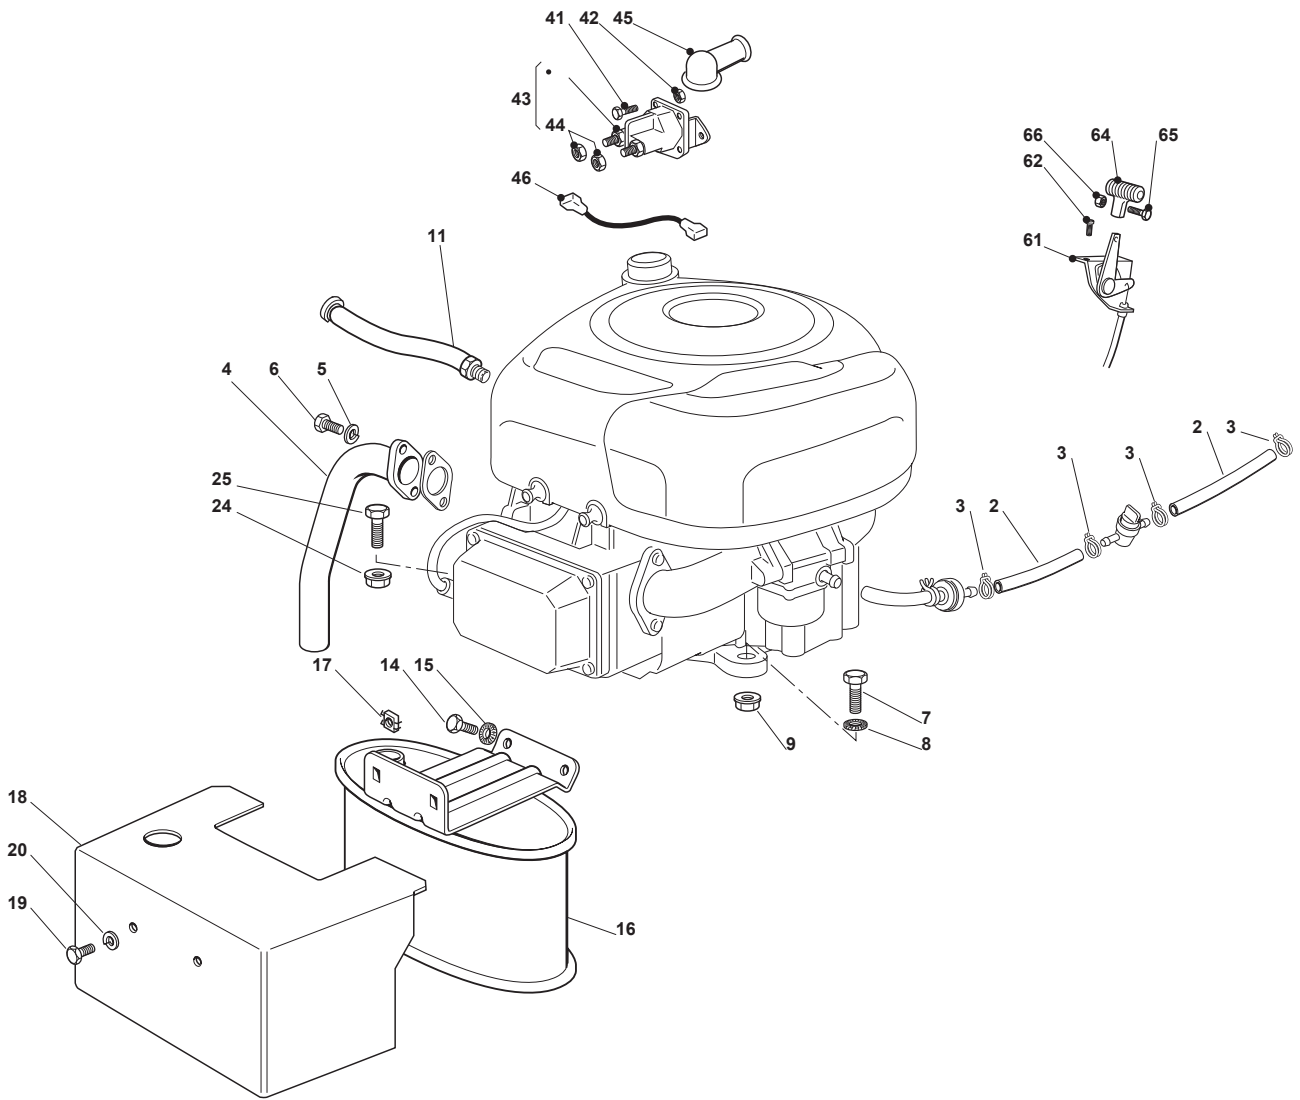

Engine B&S 11,5-12,5-13,5

POS	CODE	Q.TY	DESCRIPTION	DESCRIZIONE	DESCRIPTION	BESCHREIBUNG	NOTES
2	325869057/0	1	Connecting Tube	Tubo Collegamento	Tube De Connexion	Verbindungsrohr	
3	118375051/1	4	Fair Led	Fascetta	Fixation De Cable	Kabelbefestigung	
4	118738224/0	1	Exhaust Conn. Tube	Exhaust Conn. Tube	Exhaust Conn. Tube	Exhaust Conn. Tube	
5	112583500/0	2	Grower	Grower	Grower	Federring	
6	112735530/0	2	Screw	Vite	Vis	Schraube	
7	112691115/0	1	Screw	Vite	Vis	Schraube	
8	112540260/0	1	Grower	Grower	Grower	Federring	
9	112154210/0	1	Nut	Dado	Ecrou	Nuss	
11	1134-5827-01	1	Oil Drain Assy	Oil Drain Assy	Oil Drain Assy	Oil Drain Assy	
14	112793102/0	2	Screw	Vite	Vis	Schraube	
15	112540260/0	2	Grower	Grower	Grower	Federring	
16	182750010/0	1	Muffler	Silenziatore	Silencieux	Schalldämpfer	
17	112360425/0	2	Nut	Dado	Ecrou	Nuss	
18	382598009/2	1	Muffler Protection	Protezione Silenziatore	Protection Silencieux	Auspuffschutz	
19	112792611/0	2	Screw	Vite	Vis	Schraube	
20	112583500/0	2	Grower	Grower	Grower	Federring	
24	112154210/0	3	Nut	Dado	Ecrou	Nuss	
25	112691100/0	3	Screw	Vite	Vis	Schraube	
41	112791213/1	2	Screw	Vite	Vis	Schraube	
42	112292102/0	2	Nut	Dado	Ecrou	Nuss	
43	118736110/0	1	Starter Relay	Relé Avviamento	Relais D'Allumage	Anlassrelais	
44	112360352/0	2	Nut	Dado	Ecrou	Nuss	
45	118564861/1	1	Protection	Protezione	Protection	Schutz	
46	125065017/0	1	Cable	Cavo	Cable	Kabel	
61	182000200/1	1	Throttle Cable	Cavo Acceleratore	Câble Accélérateur	Gashebel Kabel	
62	125943012/0	2	Screw	Vite	Vis	Schraube	
64	325592000/0	1	Knob	Knob	Knob	Knob	
65	112726388/0	1	Screw	Vite	Vis	Schraube	
66	112290800/0	1	Nut	Dado	Ecrou	Nuss