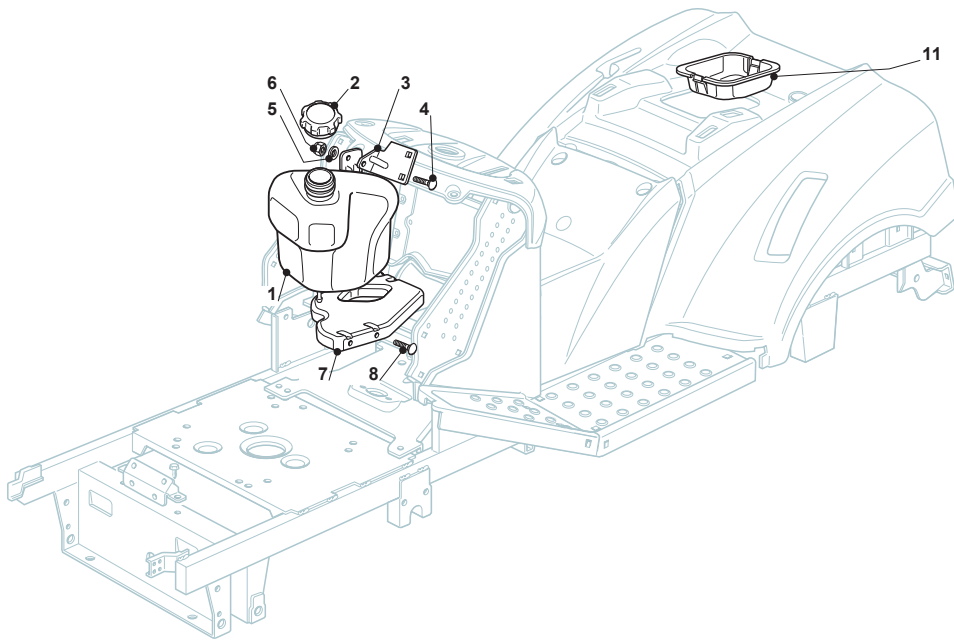

Tank 4,5 Lt							
POS	CODE	Q.TY	DESCRIPTION	DESCRIZIONE	DESCRIPTION	BESCHREIBUNG	NOTES
1	325735124/0	1	Tank	Serbatoio	Réservoir à carburant	Treibstofftank	
2	125795001/1	1	Fuel Cap	Tappo Miscela	Bouhcon Mélange	Deckel Treibstoff	
3	325785291/0	1	Support	Supporto	Support	Halter	
4	112789195/0	1	Screw	Vite	Vis	Schraube	
5	112581500/0	1	Grower	Grower	Grower	Federring	
6	112437503/0	1	Plate	Piastra	Plaque	Platte	
7	325785289/0	1	Support	Supporto	Support	Halter	
8	112735403/0	4	Screw	Vite	Vis	Schraube	
11	325207176/0	1	Basin	Vaschetta	Cuvette	Wanne