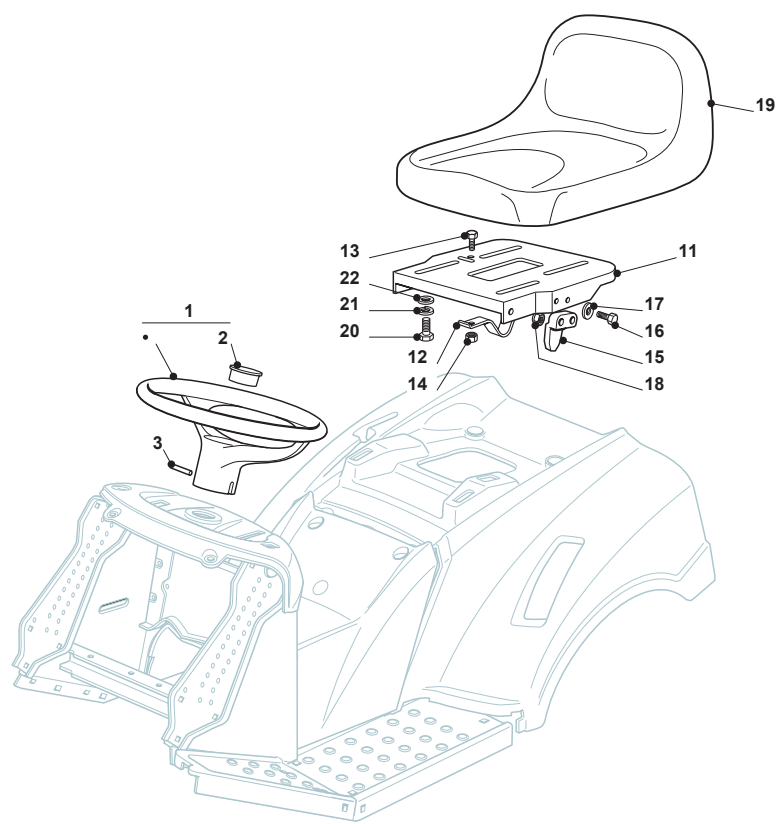

Seat & Steering Wheel							
POS	CODE	Q.TY	DESCRIPTION	DESCRIZIONE	DESCRIPTION	BESCHREIBUNG	NOTES
1	125961201/0	1	Steering Wheel	Steering Wheel	Steering Wheel	Steering Wheel	
2	325120230/0	1	Cover	Cover	Cover	Cover	
3	112620299/0	1	Elastic Pin	Spina Elastica	Goupille	Stift	
11	325547033/1	1	Seat Plate	Seat Plate	Seat Plate	Seat Plate	
12	125430223/2	1	Spring	Molla	Ressort	Feder	
13	112789000/0	1	Screw	Vite	Vis	Schraube	
14	112154330/0	1	Low Self-Locking Nut	Dado Autobloccante	Écrou auto-bloquant	Selbstsichernde Mutter	
15	327063021/1	1	Cam	Cam	Cam	Cam	
16	112789100/0	2	Screw	Vite	Vis	Schraube	
17	112523020/0	2	Washer	Rondella	Rondelle	Scheibe	
18	112154330/0	2	Low Self-Locking Nut	Dado Autobloccante	Écrou auto-bloquant	Selbstsichernde Mutter	
19	125722453/1	1	Seat	Sedile	Siege	Sitz	
20	112793101/0	4	Screw	Vite	Vis	Schraube	
21	112583500/0	4	Grower	Grower	Grower	Federring	
22	112523060/0	4	Washer	Rondella	Rondelle	Scheibe	