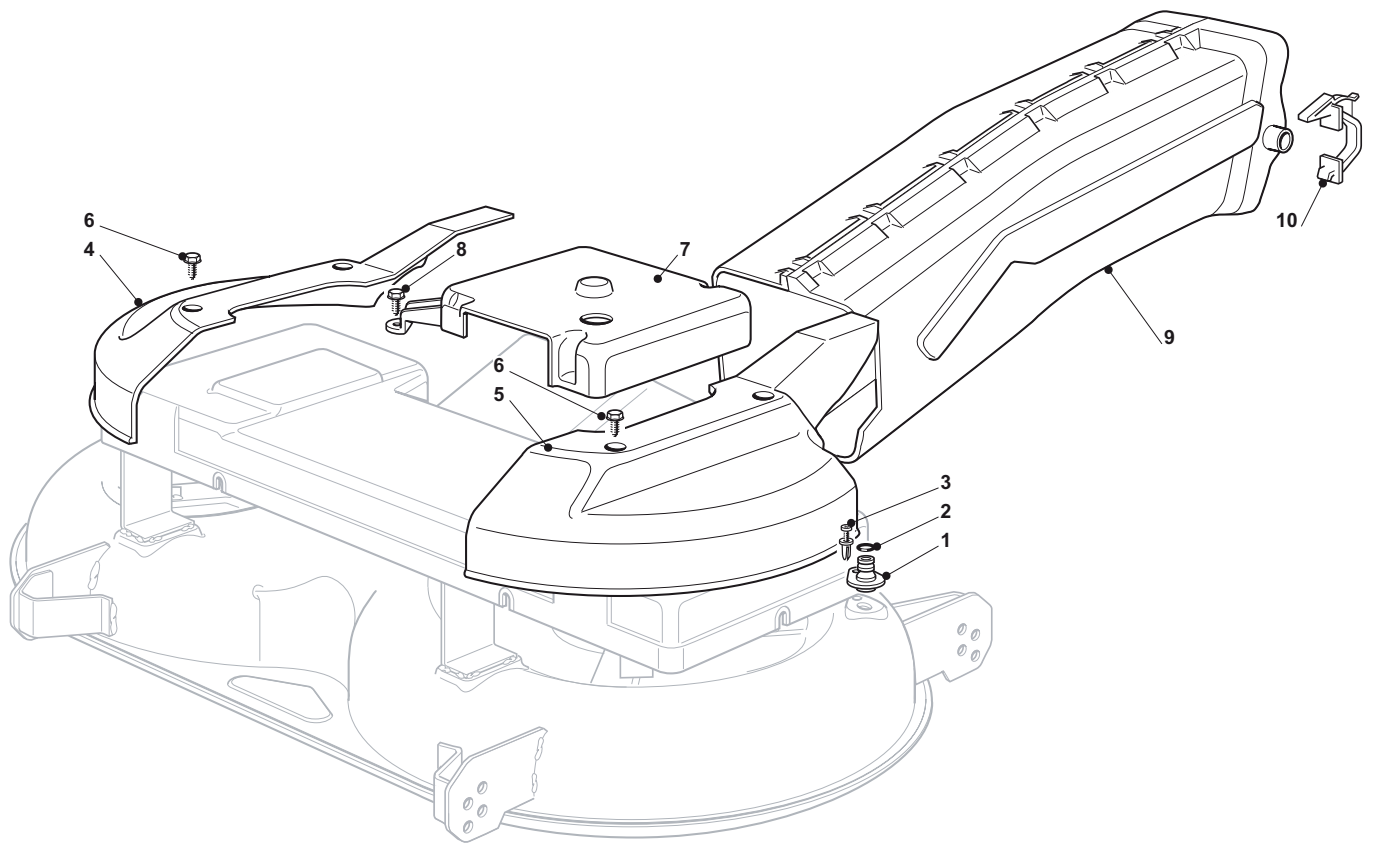

Guards And Conveyor							
POS	CODE	Q.TY	DESCRIZIONE	DESCRIPTION	DESCRIPTION	BESCHREIBUNG	NOTES
1	25033060/0	2	Attacco Tubo Acqua	Water Hose Connection	Raccord Tuyau D'Eau	Wasseranschluss	
2	19035000/0	2	Anello Or	O Ring	O Ring	O Ring	
3	12500030/0	2	Rivetto	Rivet	Rivet	Niet	
4	25060113/0	1	Carter Grigio	Guard Grey	Carter Gris	Blech Grun	*
4	25060104/0	1	Carter Nero	Guard Black	Carter Noire	Blech Schwarz	*
5	25060114/0	1	Carter Grigio	Guard Grey	Carter Gris	Blech Grun	*
5	25060105/0	1	Carter Nero	Guard Black	Carter Noire	Blech Schwarz	*
6	12735403/0	4	Vite	Screw	Vis	Schraube	
7	25600049/0	1	Protezione	Guard	Protection	Schutz	
8	12735403/0	3	Vite	Screw	Vis	Schraube	
9	382108017/0	1	Convogliatore	Conveyor	Convoyeur	Leitblechsatz	
10	25774373/0	2	Staffa	Clamp	Bride	Bride