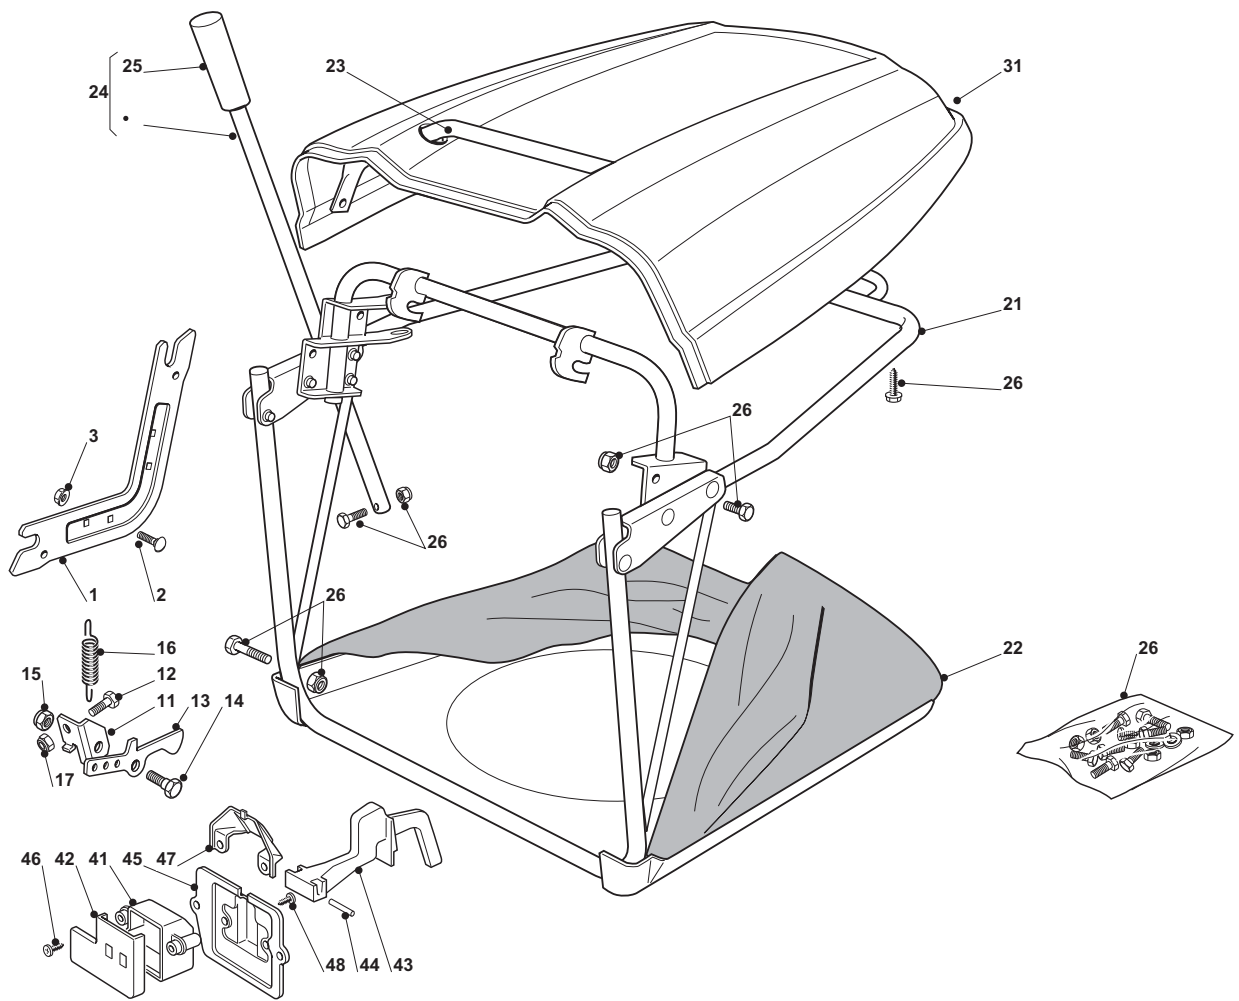

Grasscatcher							
POS	CODE	Q.TY	DESCRIZIONE	DESCRIPTION	DESCRIPTION	BESCHREIBUNG	NOTES
1	25785275/0	2	Supporto	Support	Support	Halter	
2	12818690/0	4	Vite	Screw	Vis	Schraube	
3	12293201/0	4	Dado	Nut	Ecrou	Mutter	
11	325755031/1	1	Squadretta	Bracket	Equerre-Support	Winkel	
12	12789000/0	1	Vite	Screw	Vis	Schraube	
12	12789000/0	1	Vite	Screw	Vis	Schraube	
13	325774315/1	1	Staffa	Bracket	Etrier	Bride	
14	125510080/1	1	Perno	Pin	Pivot	Bolzen	
15	12292102/0	1	Dado	Nut	Ecrou	Mutter	
16	22450432/0	1	Molla	Spring	Ressort	Feder	
17	12154330/0	1	Dado	Nut	Ecrou	Mutter	
21	82800111/0	1	Telaio Bocca Sacco	Front Frame	Chassis Avant	Vorderrahmen	
22	82105973/0	1	Confezione Sacco	Grasscatcher	Bac	Sack	
23	82394003/0	1	Maniglia Anteriore	Front Handle	Poignee Anterieure	Vordergriff	
24	82869023/0	1	Tube	Rod	Tige	Stange	
25	25394508/0	1	Manopola	Handle	Poingee	Griff	
26	82180048/0	1	Dotazione Viteria	Screws Outfit	Ensemble Des Vis	Schraubenausrüstung	
31	25110320/0	1	Copertura Sacco, Rosso	Grass-Catcher Cover, Red	Couvre-Bac, Rouge	Sackkappe, Rot	
31	25110342/0	1	Copertura Sacco, Grigio	Grass-Catcher Cover, Grey	Couvre-Bac, Gris	Sackkappe, Grau	
31	25110319/0	1	Copertura Sacco, Giallo	Grass-Catcher Cover, Yellow	Couvre-Bac, Jaune	Sackkappe, Gelb	
31	325110421/0	1	Copertura Sacco, Bianco	Grass-Catcher Cover, White	Couvre-Bac, Blanc	Sackkappe, Weiß	
31	325110413/0	1	Copertura Sacco, Nero	Grass-Catcher Cover, Black	Couvre-Bac, Noire	Sackkappe, Schwarz	
31	325110345/0	1	Copertura Sacco, Verde	Grass-Catcher Cover, Green	Couvre-Bac, Vert	Sackkappe, Grün	
41	25600041/0	1	Protezione Micro	Micro Protection	Protection Micro	Schutz	
42	25600042/0	1	Coperchio Protezione	Protection Cover	Couvercle Protection	Schutzdeckel	
43	25318124/0	1	Leva	Lever	Levier	Hebel	
44	12400030/0	1	Perno	Pin	Pivot	Bolzen	
45	25785272/0	1	Protezione Micro	Micro Protection	Protection Micro	Schutz	
46	12728510/0	1	Vite	Screw	Vis	Schraube	
47	25600048/0	1	Chiusura Deflettore	Deflector Cover	Couvercle Deflecteur	Abweiserdeckel	
48	12735110/0	2	Vite	Screw	Vis	Schraube