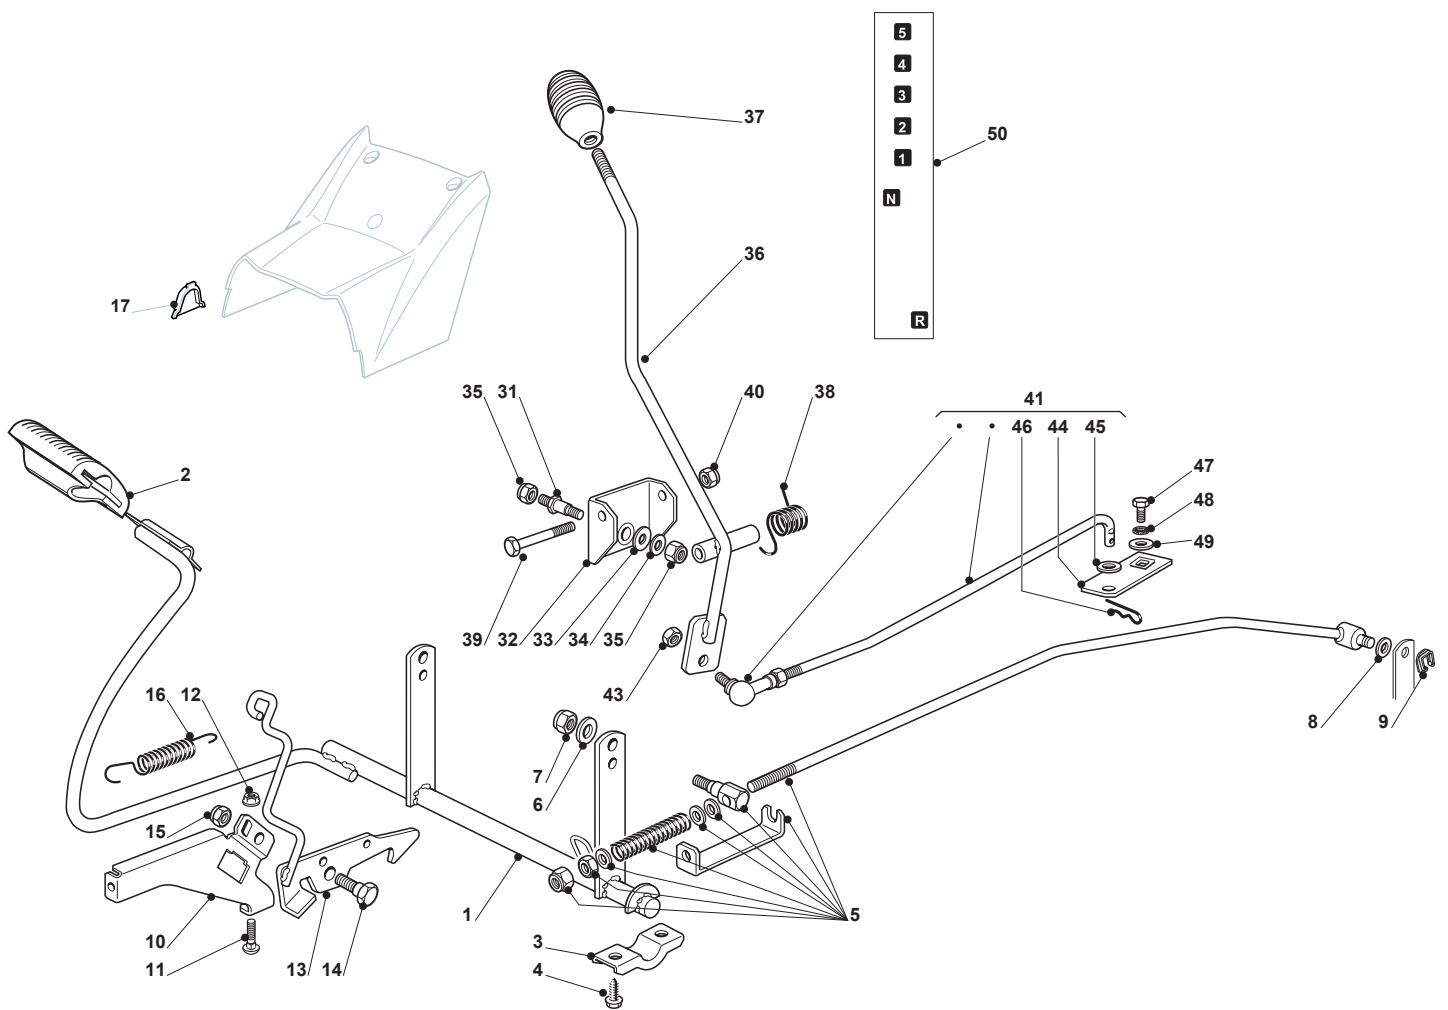

Brake And Gearbox Controls							
POS	CODE	Q.TY	DESCRIZIONE	DESCRIPTION	DESCRIPTION	BESCHREIBUNG	NOTES
1	82500027/1	1	Pedale	Pedal	Pedal	Pedal	
2	25110269/0	1	Copristaffa	Clamp Cover	Couvre Etrier	Bridedeckel	
3	27546015/1	2	Piastrina	Plate	Plaque	Platte	
4	12729601/1	4	Vite	Screw	Vis	Schraube	
5	382000541/1	1	Asta	Rod	Barre	Stange	
6	12523040/0	1	Rosetta	Washer	Rondelle	Scheibe	
7	12154510/0	1	Dado	Nut	Ecrou	Mutter	
8	12521350/0	1	Rondella	Washer	Rondelle	Scheibe	
9	12436050/0	1	Piastrina	Plate	Plaque	Platte	
10	25785261/0	1	Supporto	Support	Support	Halter	
11	12815200/0	2	Vite	Screw	Vis	Schraube	
12	12292102/0	2	Dado	Nut	Ecrou	Mutter	
13	82000531/0	1	Asta	Rod	Barre	Stange	
14	22524970/2	1	Perno	Pin	Pivot	Bolzen	
15	12155000/0	1	Dado	Nut	Ecrou	Mutter	
16	25430213/0	1	Molla	Spring	Ressort	Feder	
17	25207172/0	1	Piastrina (Mecc.)	Plate (Mech.)	Plaque (Mec.)	Platte (Mech.)	
31	25510035/0	1	Perno	Pin	Pivot	Bolzen	
32	82774247/0	1	Staffa	Clamp	Etrier	Bride	
33	22672152/0	1	Rondella	Washer	Rondelle	Scheibe	
34	12523060/0	1	Rondella	Washer	Rondelle	Scheibe	
35	12155010/0	2	Dado	Nut	Ecrou	Mutter	
36	82318215/0	1	Leva	Gearshift	Levier	Hebel	
37	25394510/0	1	Manopola	Knob	Poignee	Knopf	
38	25430258/0	1	Molla	Spring	Ressort	Feder	
39	12692050/0	1	Vite	Screw	Vis	Schraube	
40	12155000/0	1	Dado	Nut	Ecrou	Mutter	
41	382000545/0	1	Asta	Rod	Barre	Stange	
43	12155000/0	1	Dado	Nut	Ecrou	Mutter	
44	25318169/0	1	Leva	Gearshift	Levier	Hebel	
45	12521340/0	1	Rosetta	Washer	Rondelle	Scheibe	
46	24487997/0	1	Coppiglia	Cotter Pin	Goupille	Splint	
47	12735520/0	1	Vite	Screw	Vis	Schraube	
48	12540040/0	1	Rosetta	Washer	Rondelle	Scheibe	
49	22680009/0	1	Rondella	Washer	Rondelle	Scheibe	
50	14361447/0	1	Etichetta	Label	Etiquette	Klebzettel