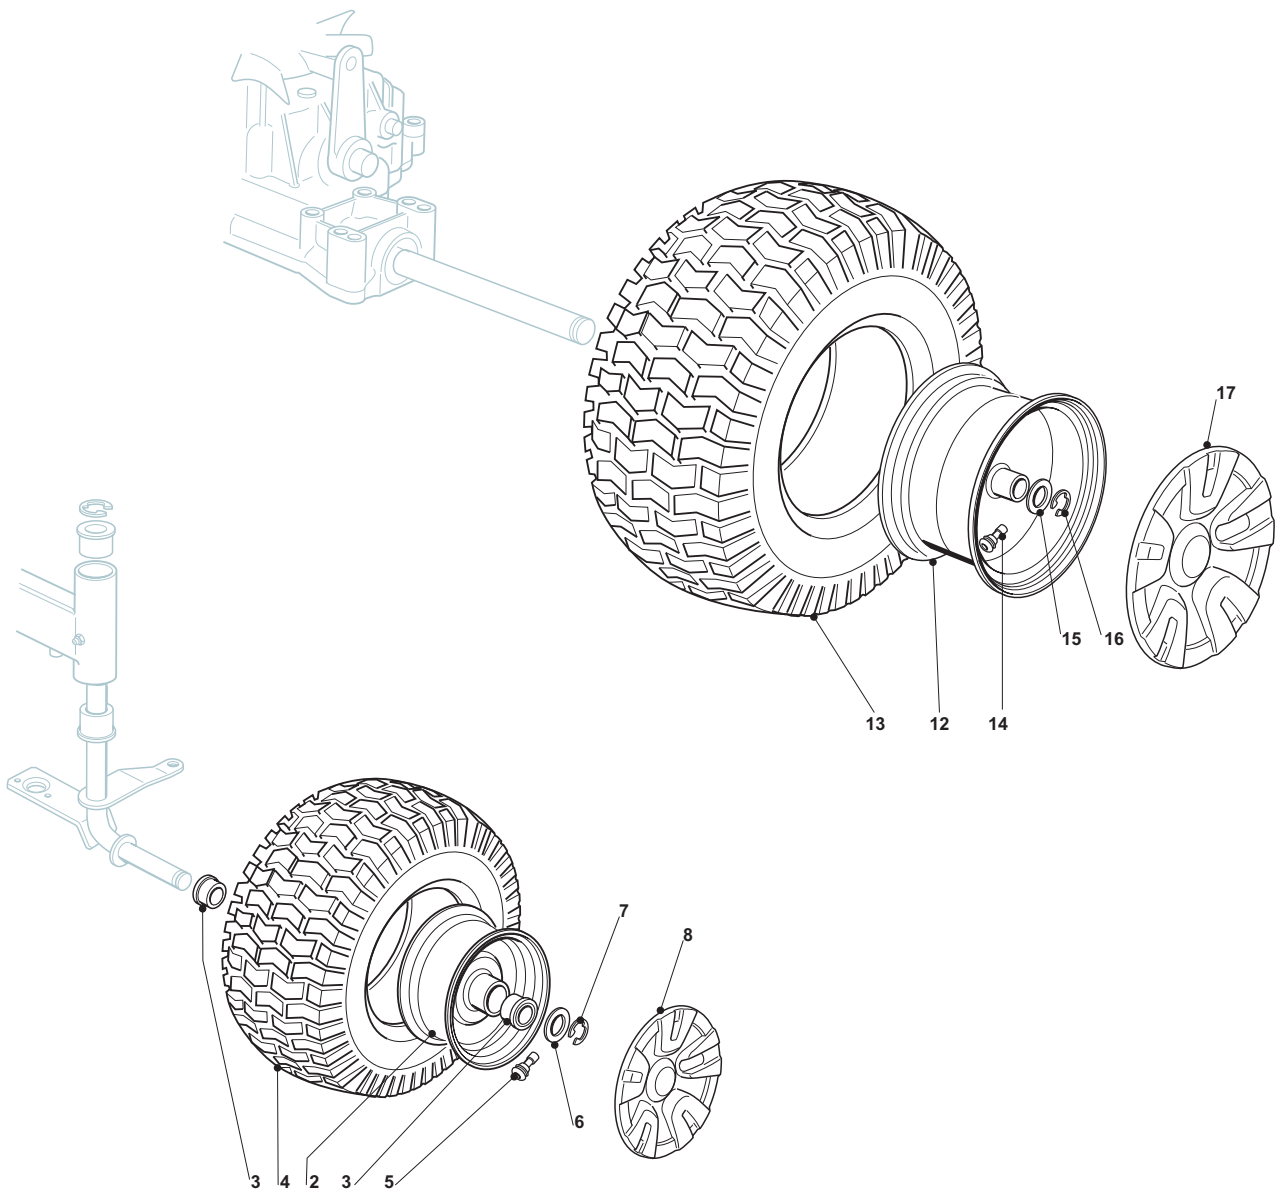

Wheels							
POS	CODE	Q.TY	DESCRIZIONE	DESCRIPTION	DESCRIPTION	BESCHREIBUNG	NOTES
2	182000598/0	2	Cerchio Ruota	Rimm	Bandage Roue	Vorderrad Felger	
3	25122200/2	4	Cuscinetto	Bearing	Roulement	Lager	
4	125590014/0	2	Pneumatico 13 "	Tyre 13 "	Pneu 13 "	Reifen 13 "	
4	127590066/0	2	Pneumatico 15"	Tyre 15"	Pneu 15"	Reifen 15"	
5	25950000/0	2	Valvola	Valve	Soupape	Ventil	
6	25670005/1	2	Rosetta	Washer	Rondelle	Scheibe	
7	12001000/0	2	Anello Elastico	Snap Ring	Anneau Ressort	Sprengring	
8	82110274/0	2	Coprinozzo	Hub Cover	Couvre Moyeu	Nabendeckel	
12	182000599/0	2	Cerchio Ruota	Rimm	Bandage Roue	Hintrerrad Felger	
13	125590015/0	2	Pneumatico	Shoe	Pneu	Reifen	
14	25950000/0	2	Valvola	Valve	Soupape	Ventil	
15	25670005/1	2	Rosetta	Washer	Rondelle	Scheibe	
16	12001010/0	2	Anello Elastico	Snap Ring	Anneau Ressort	Sprengring	
17	82110275/0	2	Copri ruota Post.	Rear Wheel Deck	Couvre Roue Post.	Hinterraddeckel