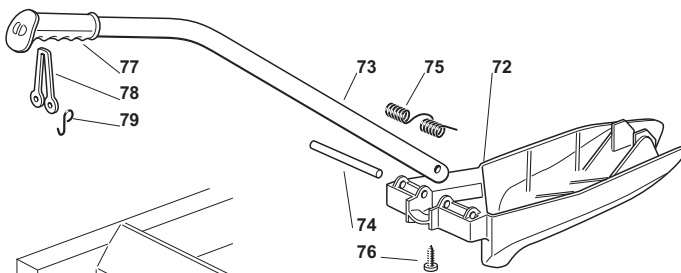

Optionals On Request							
POS	CODE	Q.TY	DESCRIZIONE	DESCRIPTION	DESCRIPTION	BESCHREIBUNG	NOTES
3	25510022/0	2	Perno	Pin	Pivot	Bolzen	
4	24487998/0	2	Coppiglia	Cotter Pin	Goupille	Splint	
5	82180062/0	1	Dotazione Viteria	Screws Outfit	Ensemble Des Vis	Schraubenausrüstung	
22	25519997/1	1	Peso	Weight	Poids	Gewicht	
23	12760520/0	3	Vite	Screw	Vis	Schraube	
24	12155000/0	3	Dado	Nut	Ecrou	Mutter	
42	25510021/1	1	Perno	Pin	Pivot	Bolzen	
43	24487999/0	1	Coppiglia	Cotter Pin	Goupille	Split	
51	182180090/0	1	Carica Batterie	Battery Charger	Chargeur De Batteries	Batterieladegerät	EU plug
51	182180091/0	1	Carica Batterie (U.K.)	Battery Charger (U.K.)	Chargeur De Batteries (U.K.)	Batterieladegerät (U.K.)	UK plug
72	25140093/0	1	Deflettore	Deflector	Deflecteur	Abweiser	
73	25394007/0	1	Manico	Handle	Guidon	Stiel	
74	25510077/0	1	Perno	Pin	Pivot	Bolzen	
75	25430245/0	1	Molla	Spring	Ressort	Feder	
76	12735410/0	1	Vite	Screw	Vis	Schraube	
77	25280000/1	1	Impugnatura	Handgrip	Branche	Griff	
78	25840011/1	1	Tirante In Gomma	Elastic Tie-Rod	Tirant Elastique	Elastische Zugstäbe	
79	25253004/0	2	Gancio	Hook	Crochet	Haken