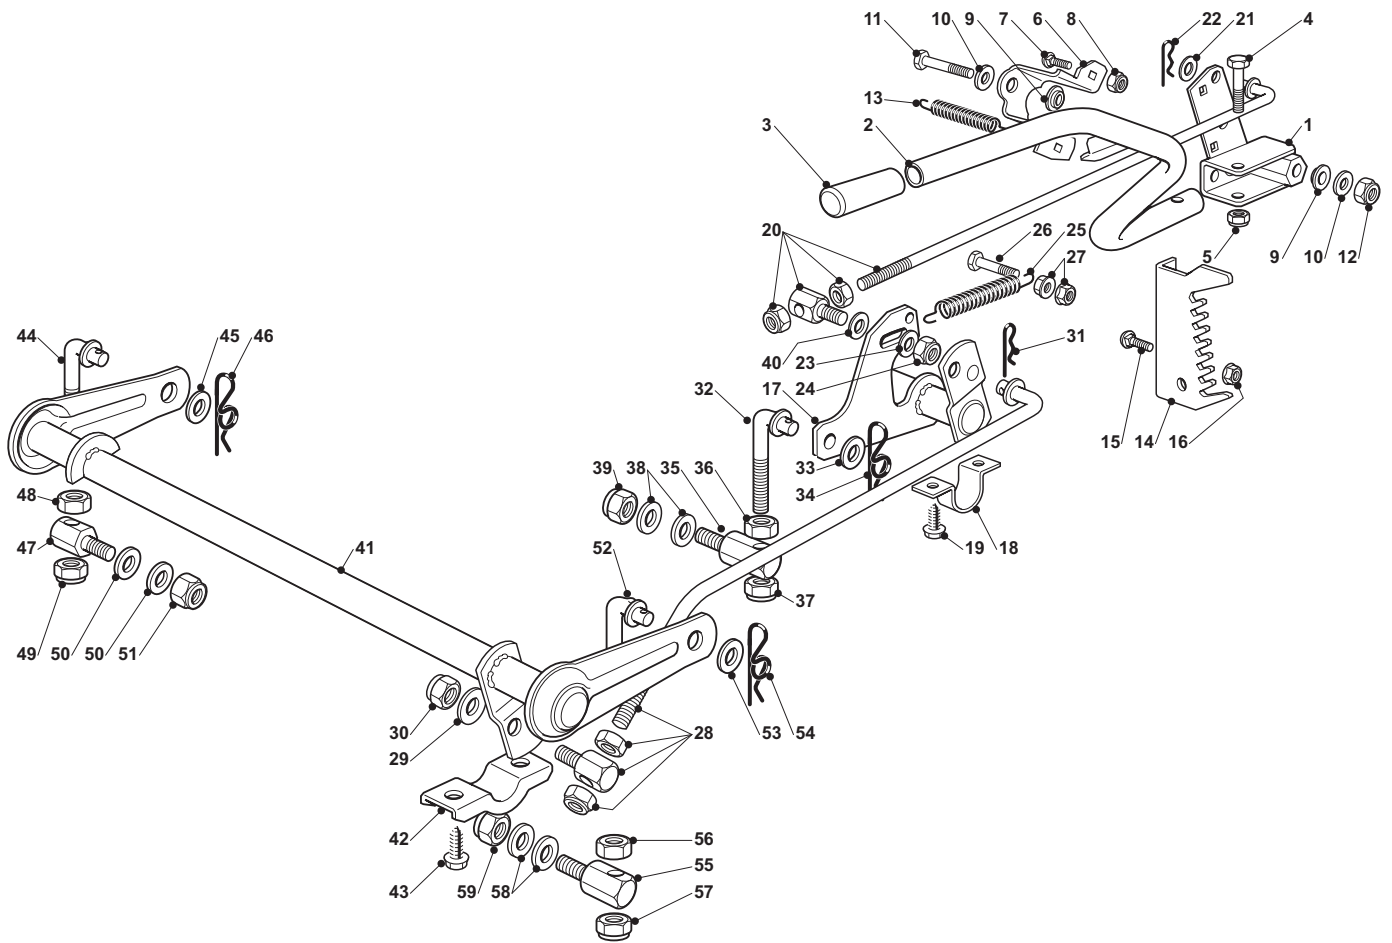

Cutting Plate Lifting							
POS	CODE	Q.TY	DESCRIZIONE	DESCRIPTION	DESCRIPTION	BESCHREIBUNG	NOTES
1	82774249/0	1	Staffa	Clamp	Bride	Bride	
2	382318219/1	1	Leva	Lever	Levier	Hebel	
3	25394508/0	1	Manopola	Handle	Poingee	Griff	
4	12674700/0	1	Vite	Screw	Vis	Schraube	
5	12154510/0	1	Dado	Nut	Ecrou	Mutter	
6	25650113/0	1	Piastrina	Plate	Plaque	Platte	
7	12818690/0	2	Vite	Screw	Vis	Schraube	
8	12155000/0	2	Dado	Nut	Ecrou	Mutter	
9	22041980/0	2	Bussola	Bush	Douille	Büchse	
10	12523060/0	2	Rondella	Washer	Rondelle	Scheibe	
11	12691600/0	1	Vite	Screw	Vis	Schraube	
12	12155000/0	1	Dado	Nut	Ecrou	Mutter	
13	25430259/0	1	Molla	Spring	Ressort	Feder	
14	25735511/0	1	Settore	Sector	Secteur	Sektor	
15	12818690/0	2	Vite	Screw	Vis	Schraube	
16	12293201/0	2	Dado	Nut	Ecrou	Mutter	
17	82000387/0	1	Asse Sollevamento	Axle	Axe	Achse	
18	325547041/1	2	Piastrina	Plate	Plaque	Platte	
19	12731580/0	4	Vite	Screw	Vis	Schraube	
20	382000618/0	1	Asta	Rod	Tige	Stab	
21	25670011/0	1	Rondella	Washer	Rondelle	Scheibe	
22	24487998/0	1	Coppiglia	Cotter Pin	Goupille	Splint	
23	12523040/0	1	Rosetta	Washer	Rondelle	Scheibe	
24	12154210/0	1	Dado	Nut	Ecrou	Mutter	
25	22446402/0	1	Molla	Spring	Ressort	Feder	
26	12792410/0	1	Vite	Screw	Vis	Schraube	
27	12292102/0	2	Dado	Nut	Ecrou	Mutter	
28	82000537/0	1	Asta Collegamento	Connecting Rod	Tige De Connexion	Verbindungsstab	
29	25670008/1	2	Rondella	Washer	Rondelle	Scheibe	
30	12156602/0	1	Dado	Nut	Ecrou	Mutter	
31	24487998/0	1	Coppiglia	Cotter Pin	Goupille	Splint	
32	25840025/0	1	Tirante	Tie Rod	Tirant	Spannstange	
33	25670008/1	1	Rondella	Washer	Rondelle	Scheibe	
34	24487998/0	1	Coppiglia	Cotter Pin	Goupille	Splint	
35	25510090/0	1	Perno	Pin	Pivot	Bolzen	
36	12295200/0	1	Dado	Nut	Ecrou	Mutter	
37	12156602/0	1	Dado	Nut	Ecrou	Mutter	
38	25670008/1	2	Rondella	Washer	Rondelle	Scheibe	
39	12156602/0	1	Dado	Nut	Ecrou	Mutter	
40	12521360/0	2	Rondella	Washer	Rondelle	Scheibe	
41	82000385/0	1	Asse Sollevamento	Axle	Axe	Achse	
42	27546015/1	2	Piastrina	Plate	Plaque	Platte	
43	12731350/0	4	Vite	Screw	Vis	Schraube	
44	25840024/0	1	Tirante	Tie Rod	Tirant	Spannstange	
45	25670008/1	1	Rondella	Washer	Rondelle	Scheibe	
46	24487998/0	1	Coppiglia	Cotter Pin	Goupille	Splint	
47	25510098/0	1	Perno	Pin	Pivot	Bolzen	
48	12295200/0	1	Dado	Nut	Ecrou	Mutter	
49	12156602/0	1	Dado	Nut	Ecrou	Mutter	
50	25670008/1	2	Rondella	Washer	Rondelle	Scheibe	
51	12156602/0	1	Dado	Nut	Ecrou	Mutter	
52	25840025/0	1	Tirante	Tie Rod	Tirant	Spannstange	
53	25670008/1	1	Rondella	Washer	Rondelle	Scheibe	
54	24487998/0	1	Coppiglia	Cotter Pin	Goupille	Splint	
55	25510090/0	1	Perno	Pin	Pivot	Bolzen	
56	12295200/0	1	Dado	Nut	Ecrou	Mutter	
57	12156602/0	1	Dado	Nut	Ecrou	Mutter	
58	25670008/1	2	Rondella	Washer	Rondelle	Scheibe	
59	12156602/0	1	Dado	Nut	Ecrou	Mutter