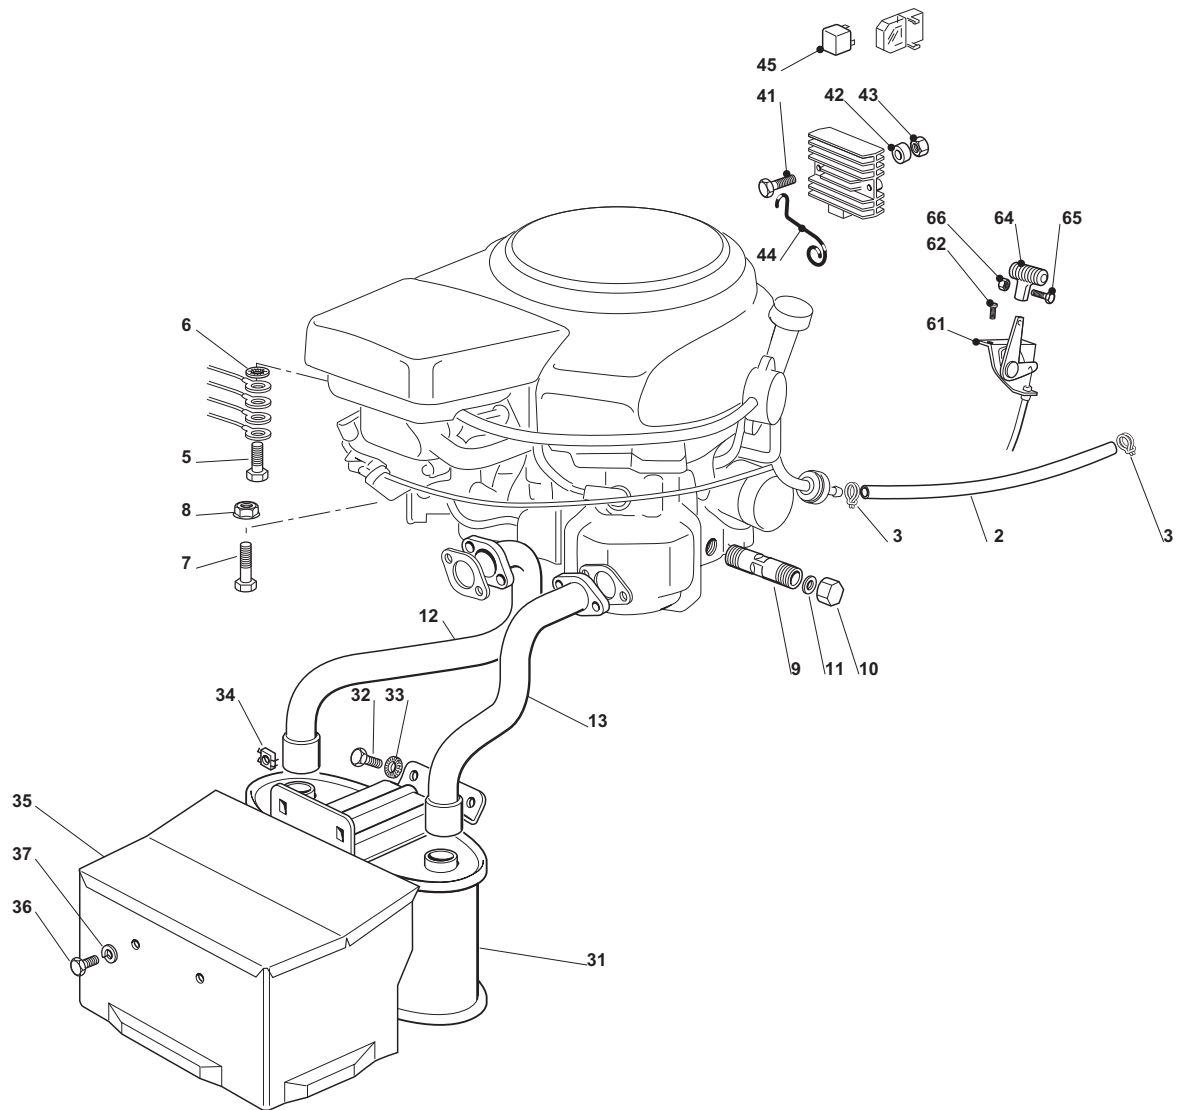

Engine - Honda GCV 530							
POS	CODE	Q.TY	DESCRIZIONE	DESCRIPTION	DESCRIPTION	BESCHREIBUNG	NOTES
2	25869057/0	1	Tubo Collegamento (1000 Mm)	Connecting Tube (1000 Mm)	Tube De Connexion (1000 Mm)	Verbindungsrohr (1000 Mm)	
3	18375051/1	2	Fascetta	Fair Led	Fixation De Cable	Kabelbefestigung	
5	12735599/0	1	Vite	Screw	Vis	Schraube	
6	12540260/0	1	Rondella	Washer	Rondelle	Scheibe	
7	12691115/0	4	Vite	Screw	Vis	Schraube	
8	12154210/0	4	Dado	Nut	Ecrou	Mutter	
9	125598052/1	1	Prolunga Scarico Olio	Oil Discharge Extension	Extension Dech. Huile	Öl Abfluss	
10	18737849/0	1	Tappo Per Prolunga	Oil Cap	Bouchon Huile	Oelverschluss	
11	18401001/1	1	Guarnizione	Oil Seal	Garniture	Dichtung	
12	18738221/0	1	Tubo Scarico Destro	Exhaust Tube Right	Tube Echappement Droit	Abgasungrohr, Rechte	
13	18738222/0	1	Tubo Scarico Sinistro	Exhaust Tube Left	Tube Echappement Gau.	Abgasungrohr, Linke	
31	82750003/0	1	Silenziatore	Muffler	Silenceux	Auspuff	
32	12793102/0	2	Vite	Screw	Vis	Schraube	
33	12540260/0	2	Rondella	Washer	Rondelle	Scheibe	
34	12360425/0	2	Dado	Nut (Mech.)	Ecrou	Mutter	
35	82598005/2	1	Protezione	Guard	Protection	Schutze	
36	12792611/0	2	Vite	Screw	Vis	Schraube	
37	12583500/0	2	Grower	Grower	Grower	Grower	
41	12815221/0	2	Vite	Screw	Vis	Schraube	
42	22170950/0	2	Distanziale	Spacer	Entretoise	Entfernungsstück	
43	12292102/0	2	Dado	Nut	Ecrou	Mutter	
44	27430561/0	1	Molla	Spring	Ressort	Feder	
45	33567000/0	1	Rele'	Relay	Relais	Relais	
61	82000200/1	1	Acceleratore	Accelerator	Accelérateur	Gas Zug	
62	125943012/0	2	Vite	Screw	Vis	Schraube	
64	25394501/0	1	Manopolina	Handle	Poigne	Griff	
65	12726388/0	1	Vite	Screw	Vis	Schraube	
66	12290800/0	1	Dado	Nut	Ecrou	Mutter