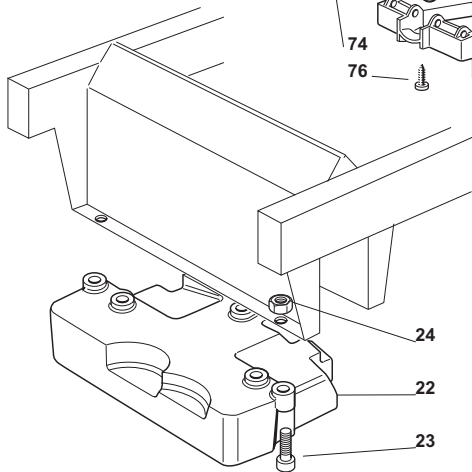

Optionals On Request							
POS	CODE	Q.TY	DESCRIZIONE	DESCRIPTION	DESCRIPTION	BESCHREIBUNG	NOTES
3	25510022/0	2	Perno	Pin	Pivot	Bolzen	
4	24487998/0	2	Coppiglia	Cotter Pin	Goupille	Splint	
5	82180062/0	1	Dotazione Viteria	Screws Outfit	Ensemble Des Vis	Schraubenausrüstung	
22	25519997/1	1	Peso	Weight	Poids	Gewicht	
23	12760520/0	3	Vite	Screw	Vis	Schraube	
24	12155000/0	3	Dado	Nut	Ecrou	Mutter	
42	25510021/1	1	Perno	Pin	Pivot	Bolzen	
43	24487999/0	1	Coppiglia	Cotter Pin	Goupille	Split	
51	182180090/0	1	Carica Batterie	Battery Charger	Chargeur De Batteries	Batterieladegerät	EU plug
51	182180091/0	1	Carica Batterie (U.K.)	Battery Charger (U.K.)	Chargeur De Batteries (U.K.)	Batterieladegerät (U.K.)	UK plug
72	25140093/0	1	Deflettore	Deflector	Deflecteur	Abweiser	
73	25394007/0	1	Manico	Handle	Guidon	Stiel	
74	25510077/0	1	Perno	Pin	Pivot	Bolzen	
75	25430245/0	1	Molla	Spring	Ressort	Feder	
76	12735410/0	1	Vite	Screw	Vis	Schraube	
77	25280000/1	1	Impugnatura	Handgrip	Branche	Griff	
78	25840011/1	1	Tirante In Gomma	Elastic Tie-Rod	Tirant Elastique	Elastische Zugstäbe	
79	25253004/0	2	Gancio	Hook	Crochet	Haken