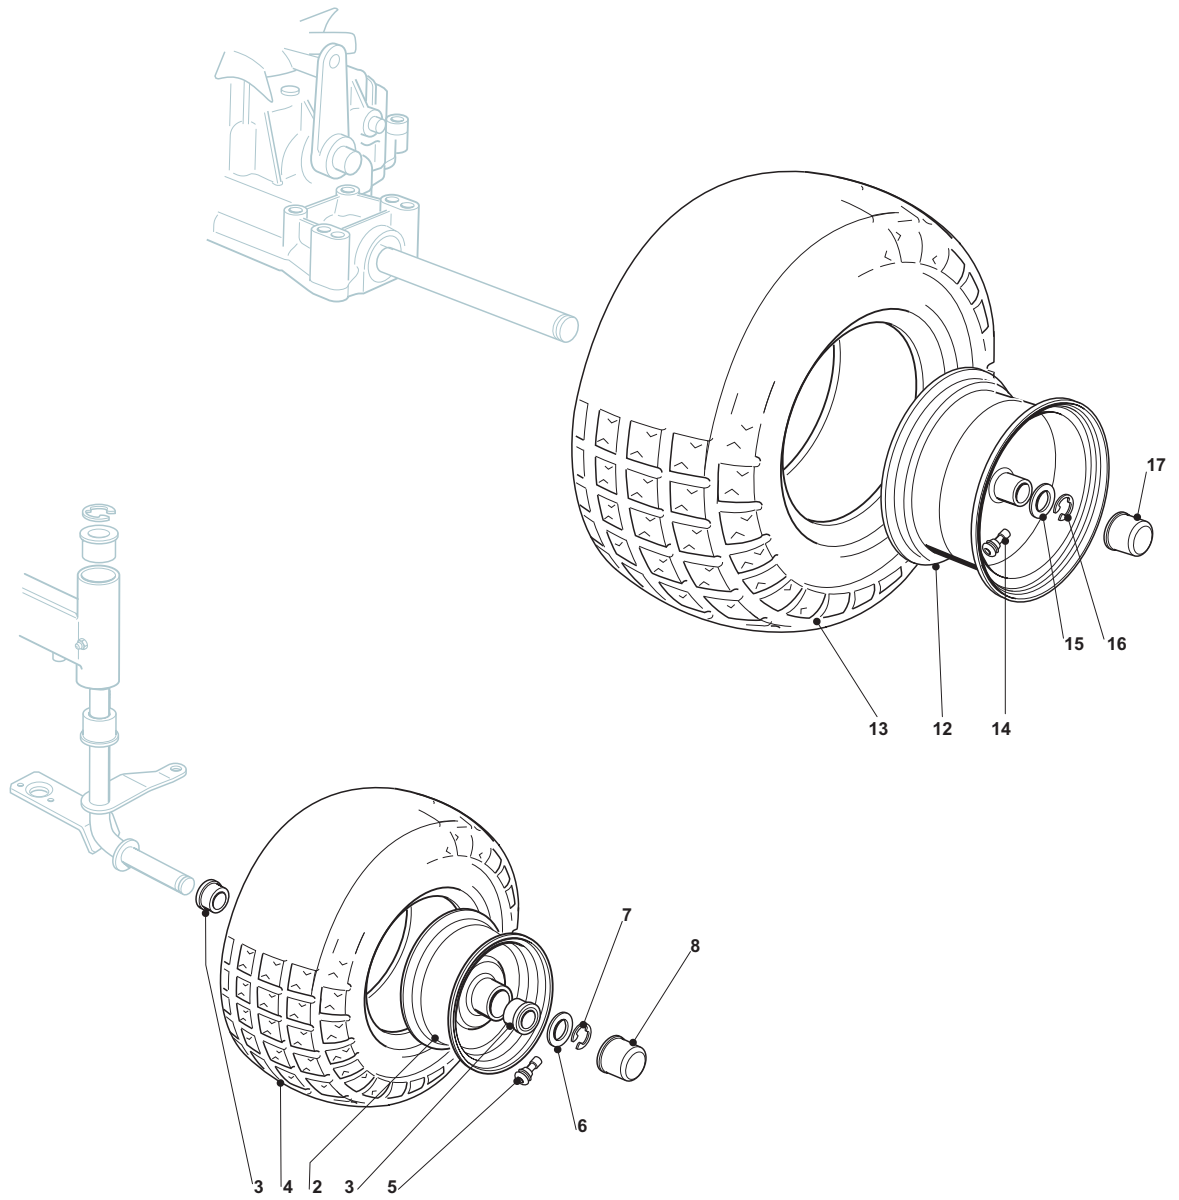

Wheels							
POS	CODE	Q.TY	DESCRIZIONE	DESCRIPTION	DESCRIPTION	BESCHREIBUNG	NOTES
2	82000590/1	2	Cerchio Ruota	Rimm	Bandage Roue	Vorderrad Felger	
3	25122200/2	4	Cuscinetto	Bearing	Roulement	Lager	
4	125590020/0	2	Pneumatico 15"	Tyre 15"	Pneu 15"	Reifen 15"	
5	25950000/0	2	Valvola	Valve	Soupape	Ventil	
6	25670005/1	2	Rosetta	Washer	Rondelle	Scheibe	
7	12001000/0	2	Anello Elastico	Snap Ring	Anneau Ressort	Sprengring	
8	22110230/0	2	Coprimezzo	Hub Cover	Couvre Moyeu	Nabendeckel	
12	82000592/0	2	Cerchio Ruota	Rimm	Bandage Roue	Hinterrad Felger	
13	125590022/0	2	Pneumatico	Tyre	Pneu	Reifen	
14	25950000/0	2	Valvola	Valve	Soupape	Ventil	
15	25670005/1	2	Rosetta	Washer	Rondelle	Scheibe	
16	12001010/0	2	Anello Elastico	Snap Ring	Anneau Ressort	Sprengring	
17	22110230/0	2	Coprimezzo	Hub Cover	Couvre Moyeu	Nabendeckel