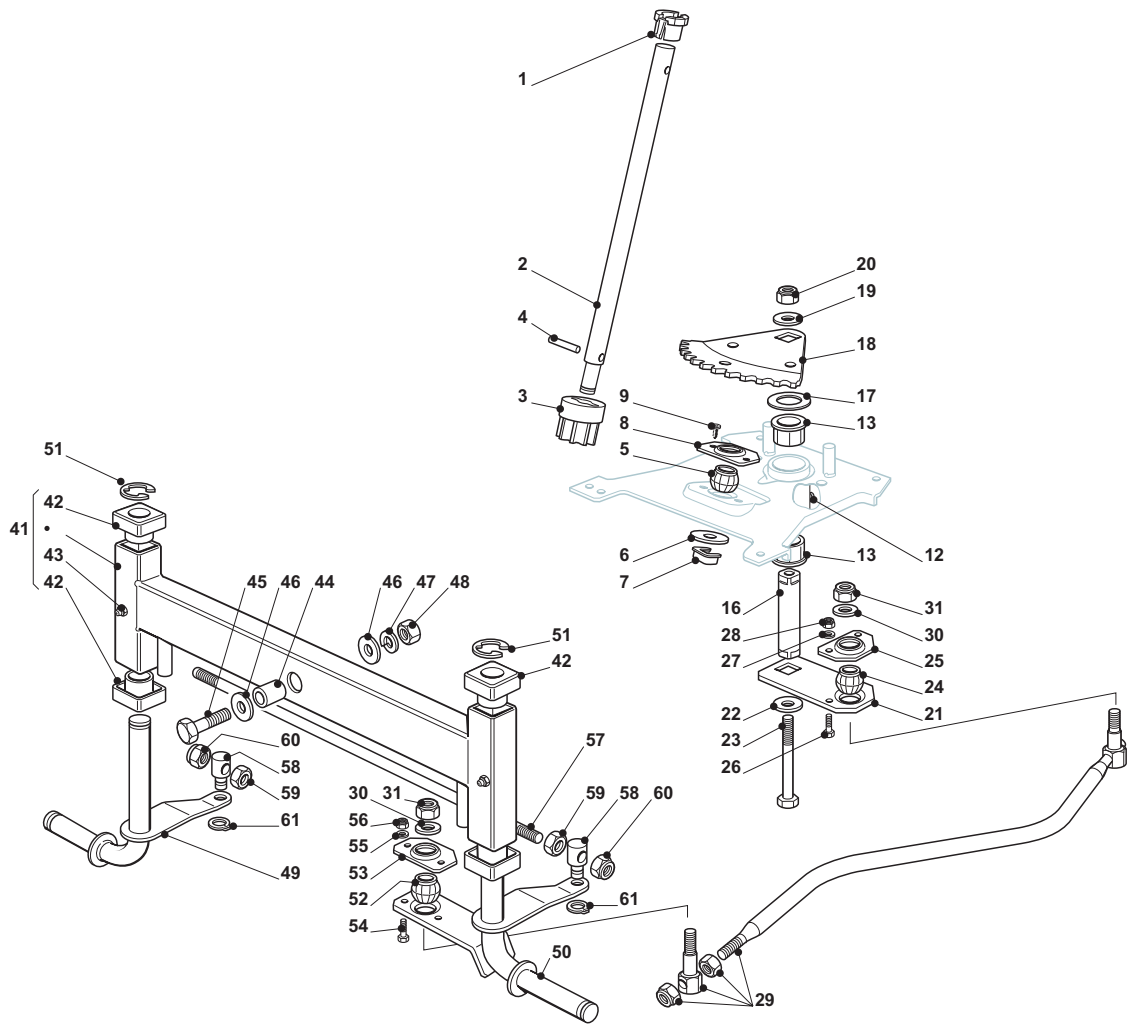

Steering							
POS	CODE	Q.TY	DESCRIZIONE	DESCRIPTION	DESCRIPTION	BESCHREIBUNG	NOTES
1	25038004/0	1	Boccola	Bush	Douille	Büchse	
2	125520006/1	1	Piantone	Steering Column	Tube De Direction	Lenkungsaeule	
3	27570050/0	1	Pignone	Pinion	Pignon	Ritzel	
4	12622650/0	1	Spina	Pin	Goupille	Stift	
5	25743000/0	1	Snodo	Joint	Joint	Gelenk	
6	12521370/0	1	Rondella	Washer	Rondelle	Scheibe	
7	12436030/0	1	Piastrina	Plate	Plaquette	Plattechen	
8	325785213/1	1	Supporto	Support	Support	Halter	
9	12729601/1	2	Vite	Screw	Vis	Schraube	
12	12379511/0	1	Ingrassatore	Grease Dispenser	Graisseur	Fettbüchse	
13	25040624/0	2	Bussola	Bush	Douille	Büchse	
16	25510092/0	1	Perno	Pin	Pivot	Bolzen	
17	25670019/0	1	Rosetta	Washer	Rondelle	Scheibe	
18	25735513/0	1	Settore	Steering Shaft	Arbre Direction	Lenkungswelle	
19	12523080/0	1	Rosetta	Washer	Rondelle	Scheibe	
20	12155020/0	1	Dado	Nut	Ecrou	Mutter	
21	25318205/0	1	Leva	Lever	Levier	Hebel	
22	12523080/0	1	Rosetta	Washer	Rondelle	Scheibe	
23	12794985/0	1	Vite	Screw	Vis	Schraube	
24	25743000/0	1	Snodo	Joint	Joint	Gelenk	
25	325785213/1	1	Supporto	Support	Support	Halter	
26	12791213/1	2	Vite	Screw	Vis	Schraube	
27	12521330/0	2	Rosetta	Washer	Rondelle	Scheibe	
28	12154510/0	2	Dado	Nut	Ecrou	Mutter	
29	382000538/1	1	Asta Com. Sterzo	Steering Rod	Levier Barre De Direction	Lenkungsstab	
30	12523070/0	2	Rondella	Washer	Rondelle	Scheibe	
31	12155010/0	2	Dado	Nut	Ecrou	Mutter	
41	382034021/1	1	Bilanciere Con Boccola Ed Ingrassatore	Equalizer With Bush And Lubricator	Balancier Avec Douille Et Graisseur	Kipphebel Mit Büchse Und Fettbüchse	
42	25040622/0	4	Boccola	Bush	Douille	Büchse	
43	12379511/0	2	Ingrassatore	Grease Dispenser	Graisseur	Fettbüchse	
44	25160016/0	1	Distanziale	Spacer	Entretoise	Entfernungsstück	
45	12692695/0	1	Vite	Screw	Vis	Schraube	
46	12523100/0	2	Rondella	Washer	Rondelle	Scheibe	
47	12587100/0	1	Grower	Grower	Grower	Grower	
48	12295300/0	1	Dado	Nut	Ecrou	Mutter	
49	82230363/0	1	Fusello Destro	Right Stub Axle	Fuseau Droite	Rechter Achsschenkel	
50	82230365/0	1	Fusello Sinistro	Left Stub Axle	Fuseau Gauche	Linker Achsschenkel	
51	12001000/0	2	Anello Elastico	Snap Ring	Anneau Ressort	Sprengring	
52	25743000/0	1	Snodo	Joint	Joint	Gelenk	
53	325785213/1	1	Supporto	Support	Support	Halter	
54	12791213/1	2	Vite	Screw	Vis	Schraube	
55	12521330/0	2	Rosetta	Washer	Rondelle	Scheibe	
56	12154510/0	2	Dado	Nut	Ecrou	Mutter	
57	25840022/0	1	Tirante Colleg. Fuselli	Tie Rod	Tirant	Spannstange	
58	25510096/0	2	Perno	Pin	Pivot	Bolzen	
59	12295200/0	2	Dado	Nut	Ecrou	Mutter	
60	12156602/0	2	Dado	Nut	Ecrou	Mutter	
61	12000956/0	2	Anello Elastico	Snap Ring	Anneau Ressort	Sprengring