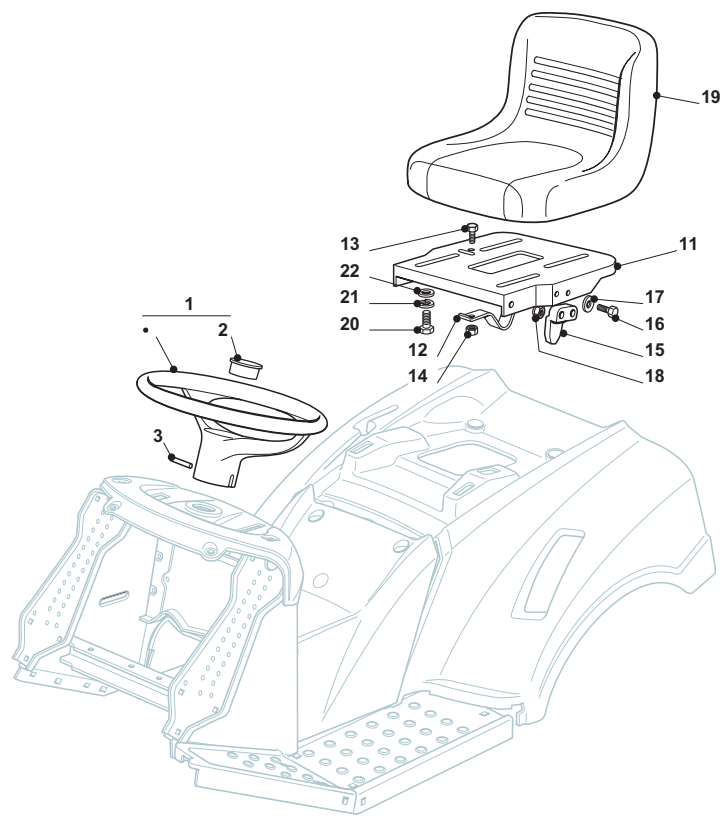

Seat & Steering Wheel							
POS	CODE	Q.TY	DESCRIZIONE	DESCRIPTION	DESCRIPTION	BESCHREIBUNG	NOTES
1	25961201/0	1	Volante	Steering Wheel	Volant	Lenkrad	
2	25120230/0	1	Tappo	Cap	Bouchon	Stopfen	
3	12620299/0	1	Spina	Pin	Goupille	Stift	
11	25547033/1	1	Piastra	Plate	Plaque	Platte	
12	25430223/2	1	Molla	Spring	Ressort	Feder	
13	12789000/0	1	Vite	Screw	Vis	Schraube	
14	12154330/0	1	Dado	Nut	Ecrou	Mutter	
15	27063021/1	1	Camma	Cam	Came	Nocken	
16	12789100/0	2	Vite	Screw	Vis	Schraube	
17	12523020/0	2	Rosetta	Washer	Rondelle	Scheibe	
18	12154330/0	2	Dado	Nut	Ecrou	Mutter	
19	125722471/0	1	Sedile	Seat	Siege	Sitz	
20	12793101/0	4	Vite	Screw	Vis	Schraube	
21	12583500/0	4	Grower	Grower	Grower	Grower	
22	12523060/0	4	Rondella	Washer	Rondelle	Scheibe