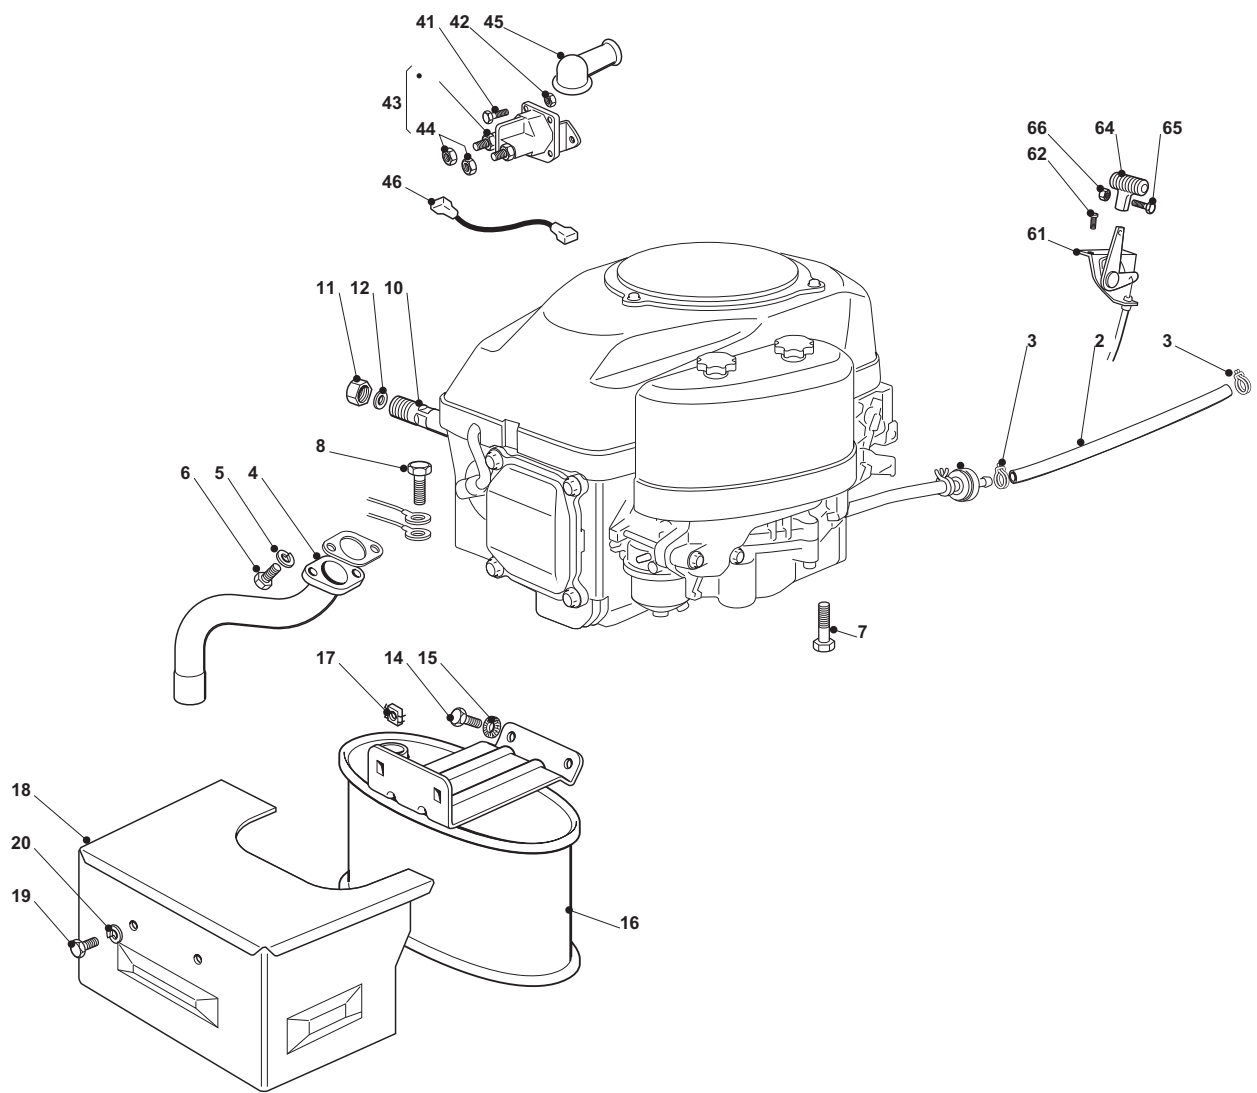

Engine - GGP							
POS	CODE	Q.TY	DESCRIZIONE	DESCRIPTION	DESCRIPTION	BESCHREIBUNG	NOTES
2	25869057/0	1	Tubo Collegamento (1000 Mm)	Connecting Tube (1000 Mm)	Tube De Connexion (1000 Mm)	Verbindungsrohr (1000 Mm)	
3	18375051/1	4	Fascetta	Fair Led	Fixation De Cable	Kabelbefestigung	
4	118738231/1	1	Tubo Scarico	Exhaust Tube	Tube Echappement	Abgasrohr	
5	12583500/0	2	Grower	Grower	Grower	Grower	
6	12737450/0	2	Vite	Screw	Vis	Schraube	
7	112735108/1	4	Vite	Screw	Vis	Schraube	
8	12735599/0	1	Vite	Screw	Vis	Schraube	
10	27598060/0	1	Prolunga Scarico Olio	Oil Discharge Extension	Extension Dech. Huile	Öl Abfluss	
11	18737849/0	1	Tappo Per Prolunga	Oil Cap	Bouchon Huile	Ölverschluss	
12	18401001/1	1	Guarnizione	Oil Seal	Garniture	Dichtung	
14	12793102/0	2	Vite	Screw	Vis	Schraube	
15	12540260/0	2	Rondella	Washer	Rondelle	Scheibe	
16	182750010/0	1	Silenziatore	Muffler	Silenceux	Auspuff	
17	12360425/0	2	Dado	Nut (Mech.)	Ecrou	Mutter	
18	382598039/0	1	Protezione	Guard	Protection	Schutze	
19	12792611/0	2	Vite	Screw	Vis	Schraube	
20	12583500/0	2	Grower	Grower	Grower	Grower	
41	12791213/1	2	Vite	Screw	Vis	Schraube	
42	12292102/0	2	Dado	Nut	Ecrou	Mutter	
43	18736110/0	1	Relé Avviamento	Starter Relay	Relais D'Allumage	Anlassrelais	
44	12360352/0	2	Dado	Nut	Ecrou	Mutter	
45	18564864/1	1	Cappuccio	Protection	Capuchon	Stecker	
46	25065017/0	1	Cavo Relé Avv.	Cable	Cable	Kabel	
61	182000212/0	1	Acceleratore	Accelerator	Accelérateur	Gas Zug	
62	125943012/0	2	Vite	Screw	Vis	Schraube	
64	25394501/0	1	Manopolina	Handle	Poigne	Griff	
65	12726388/0	1	Vite	Screw	Vis	Schraube	
66	12290800/0	1	Dado	Nut	Ecrou	Mutter