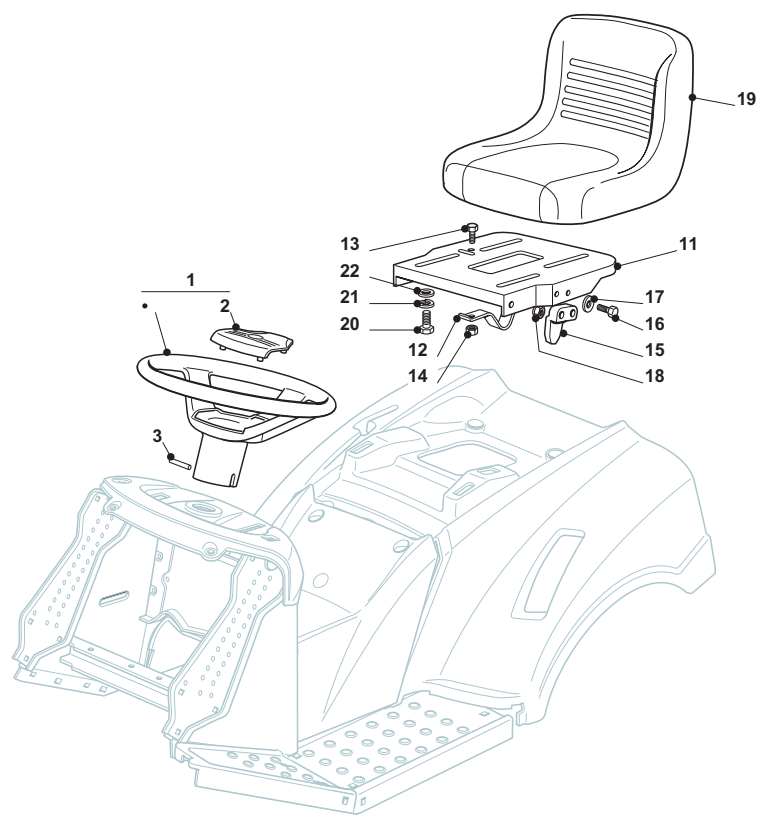

Seat & Steering Wheel							
POS	CODE	Q.TY	DESCRIZIONE	DESCRIPTION	DESCRIPTION	BESCHREIBUNG	NOTES
1	25961216/0	1	Volante,Nero	Steering Wheel	Volant,Noire	Lenkrad,Schwarz	
2	25580501/0	1	Tappo,Nero	Cap	Bouchon,Noire	Stopfen,Schwarz	
3	12620299/0	1	Spina	Pin	Goupille	Stift	
11	25547033/1	1	Piastra	Plate	Plaque	Platte	
12	25430223/2	1	Molla	Spring	Ressort	Feder	
13	12789000/0	1	Vite	Screw	Vis	Schraube	
14	12154330/0	1	Dado	Nut	Ecrou	Mutter	
15	27063021/1	1	Camma	Cam	Came	Nocken	
16	12789100/0	2	Vite	Screw	Vis	Schraube	
17	12523020/0	2	Rosetta	Washer	Rondelle	Scheibe	
18	12154330/0	2	Dado	Nut	Ecrou	Mutter	
19	125722471/0	1	Sedile	Seat	Siege	Sitz	
20	12793101/0	4	Vite	Screw	Vis	Schraube	
21	12583500/0	4	Grower	Grower	Grower	Grower	
22	12523060/0	4	Rondella	Washer	Rondelle	Scheibe