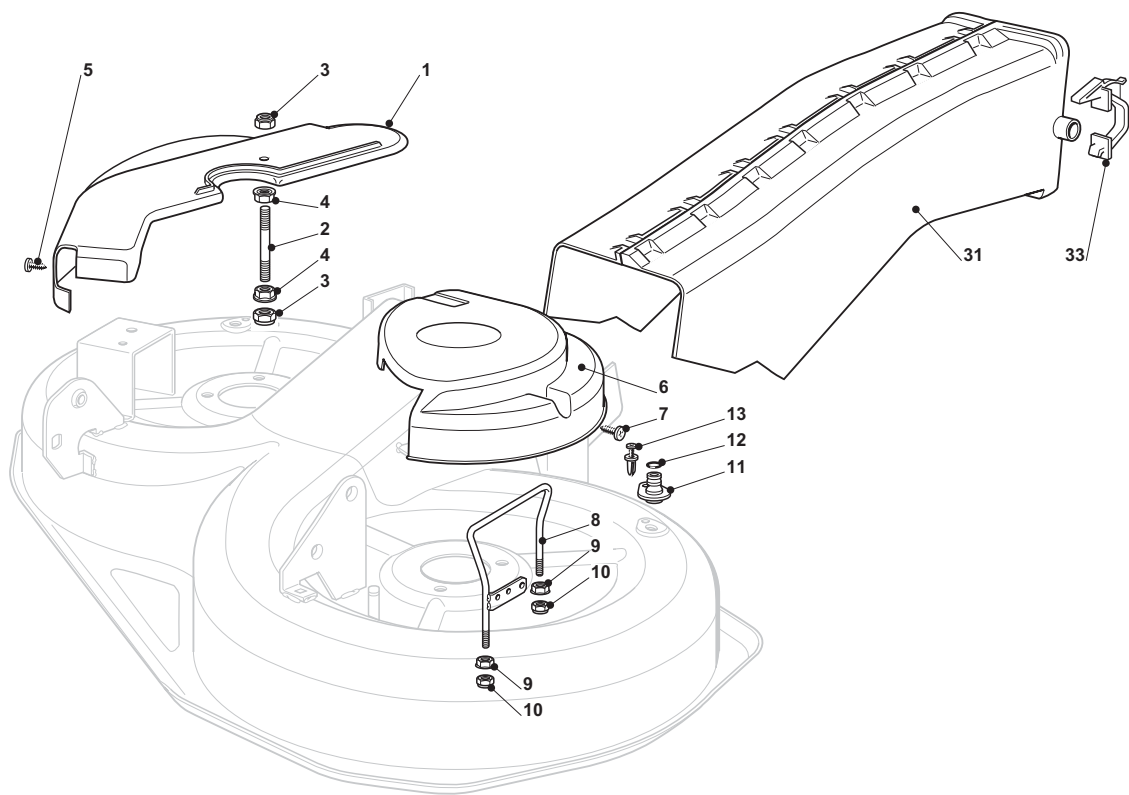

Guards And Conveyor							
POS	CODE	Q.TY	DESCRIZIONE	DESCRIPTION	DESCRIPTION	BESCHREIBUNG	NOTES
1	25060111/0	1	Carter,Grigio	Case,Grey	Carter,Gris	Deckel,Grau	
1	25060102/0	1	Carter,Nero	Case,Black	Carter,Noire	Sicherheitshebel,Schwarz	
2	25580007/0	1	Prigioniero	Stud Screw	Prisonnier	Stiftscheibe	
3	12155000/0	2	Dado	Nut	Ecrou	Mutter	
4	12293201/0	2	Dado	Nut	Ecrou	Mutter	
5	12735110/0	2	Vite	Screw	Vis	Schraube	
6	25060112/0	1	Carter,Grigio	Case,Grey	Carter,Gris	Deckel,Grau	
6	25060103/0	1	Carter,Nero	Case,Black	Carter,Noire	Sicherheitshebel,Schwarz	
7	12735110/0	2	Vite	Screw	Vis	Schraube	
8	82270301/0	1	Guidacinghia	Belt Guide	Guide De Courroire	Riemenführung	
9	12293201/0	2	Dado	Nut	Ecrou	Mutter	
10	12155000/0	2	Dado	Nut	Ecrou	Mutter	
11	25033060/0	2	Attacco Tubo Acqua	Water Hose Connection	Raccord Tuyau D'Eau	Wasseranschluss	
12	19035000/0	2	Anello Or	O Ring	O Ring	O Ring	
13	12500030/0	2	Rivetto	Rivet	Rivet	Niet	
31	382108008/0	1	Convogliatore	Conveyor	Convoyeur	Blechsatz	
33	25774373/0	2	Staffa	Clamp	Bride	Bride