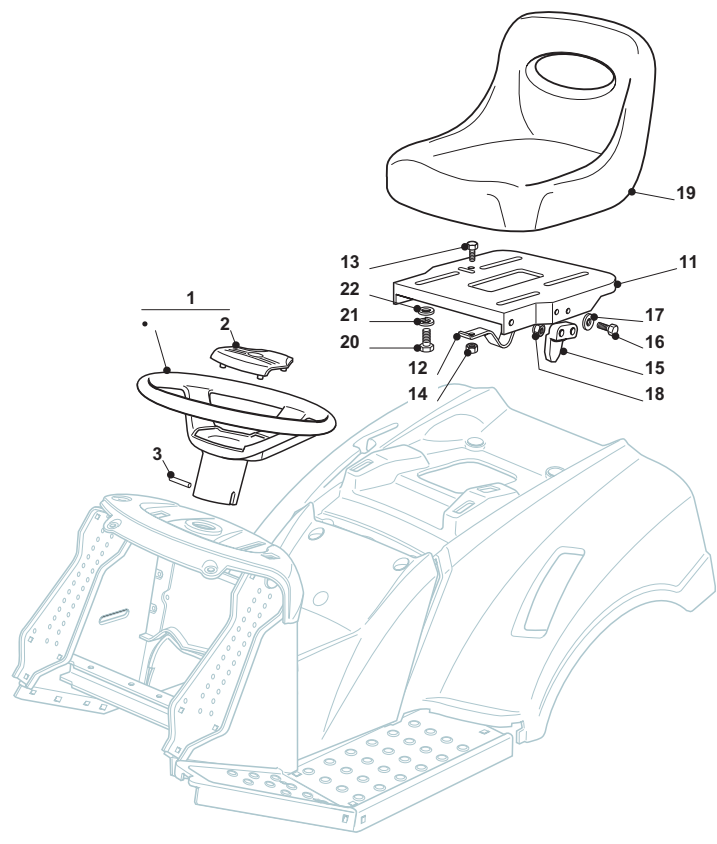

Seat & Steering Wheel							
POS	CODE	Q.TY	DESCRIZIONE	DESCRIPTION	DESCRIPTION	BESCHREIBUNG	NOTES
1	25961216/0	1	Volante,Nero	Steering Wheel	Volant,Noire	Lenkrad,Schwarz	
2	25580501/0	1	Tappo,Nero	Cap	Bouchon,Noire	Stopfen,Schwarz	
3	12620299/0	1	Spina	Pin	Goupille	Stift	
11	25547033/1	1	Piastra	Plate	Plaque	Platte	
12	25430223/2	1	Molla	Spring	Ressort	Feder	
13	12789000/0	1	Vite	Screw	Vis	Schraube	
14	12154330/0	1	Dado	Nut	Ecrou	Mutter	
15	27063021/1	1	Camma	Cam	Came	Nocken	
16	12789100/0	2	Vite	Screw	Vis	Schraube	
17	12523020/0	2	Rosetta	Washer	Rondelle	Scheibe	
18	12154330/0	2	Dado	Nut	Ecrou	Mutter	
19	25722453/1	1	Sedile	Seat	Siege	Sitz	
20	12793101/0	4	Vite	Screw	Vis	Schraube	
21	12583500/0	4	Grower	Grower	Grower	Grower	
22	12523060/0	4	Rondella	Washer	Rondelle	Scheibe