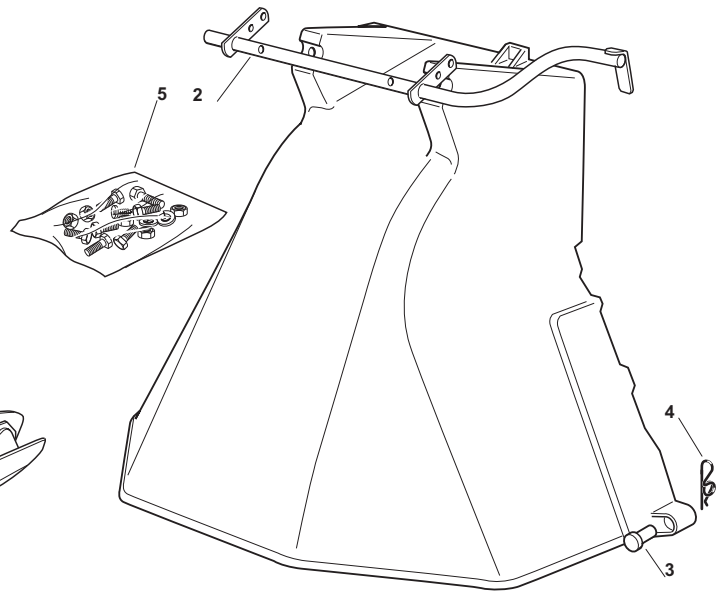

Optionals On Request							
POS	CODE	Q.TY	DESCRIZIONE	DESCRIPTION	DESCRIPTION	BESCHREIBUNG	NOTES
3	25510022/0	2	Perno	Pin	Pivot	Bolzen	
4	24487998/0	2	Coppiglia	Cotter Pin	Goupille	Splint	
5	82180062/0	1	Dotazione Viteria	Screws Outfit	Ensemble Des Vis	Schraubenausrüstung	
22	25519997/1	1	Peso	Weight	Poids	Gewicht	
23	12760520/0	3	Vite	Screw	Vis	Schraube	
24	12155000/0	3	Dado	Nut	Ecrou	Mutter	
42	25510021/1	1	Perno	Pin	Pivot	Bolzen	
43	24487999/0	1	Coppiglia	Cotter Pin	Goupille	Split	
51	182180090/0	1	Carica Batterie	Battery Charger	Chargeur De Batteries	Batterieladegerät	EU plug
51	182180091/0	1	Carica Batterie (U.K.)	Battery Charger (U.K.)	Chargeur De Batteries (U.K.)	Batterieladegerät (U.K.)	UK plug
72	25140093/0	1	Deflettore	Deflector	Deflecteur	Abweiser	
73	25394007/0	1	Manico	Handle	Guidon	Stiel	
74	25510077/0	1	Perno	Pin	Pivot	Bolzen	
75	25430245/0	1	Molla	Spring	Ressort	Feder	
76	12735410/0	1	Vite	Screw	Vis	Schraube	
77	25280000/1	1	Impugnatura	Handgrip	Branche	Griff	
78	25840011/1	1	Tirante In Gomma	Elastic Tie-Rod	Tirant Elastique	Elastische Zugstäbe	
79	25253004/0	2	Gancio	Hook	Crochet	Haken