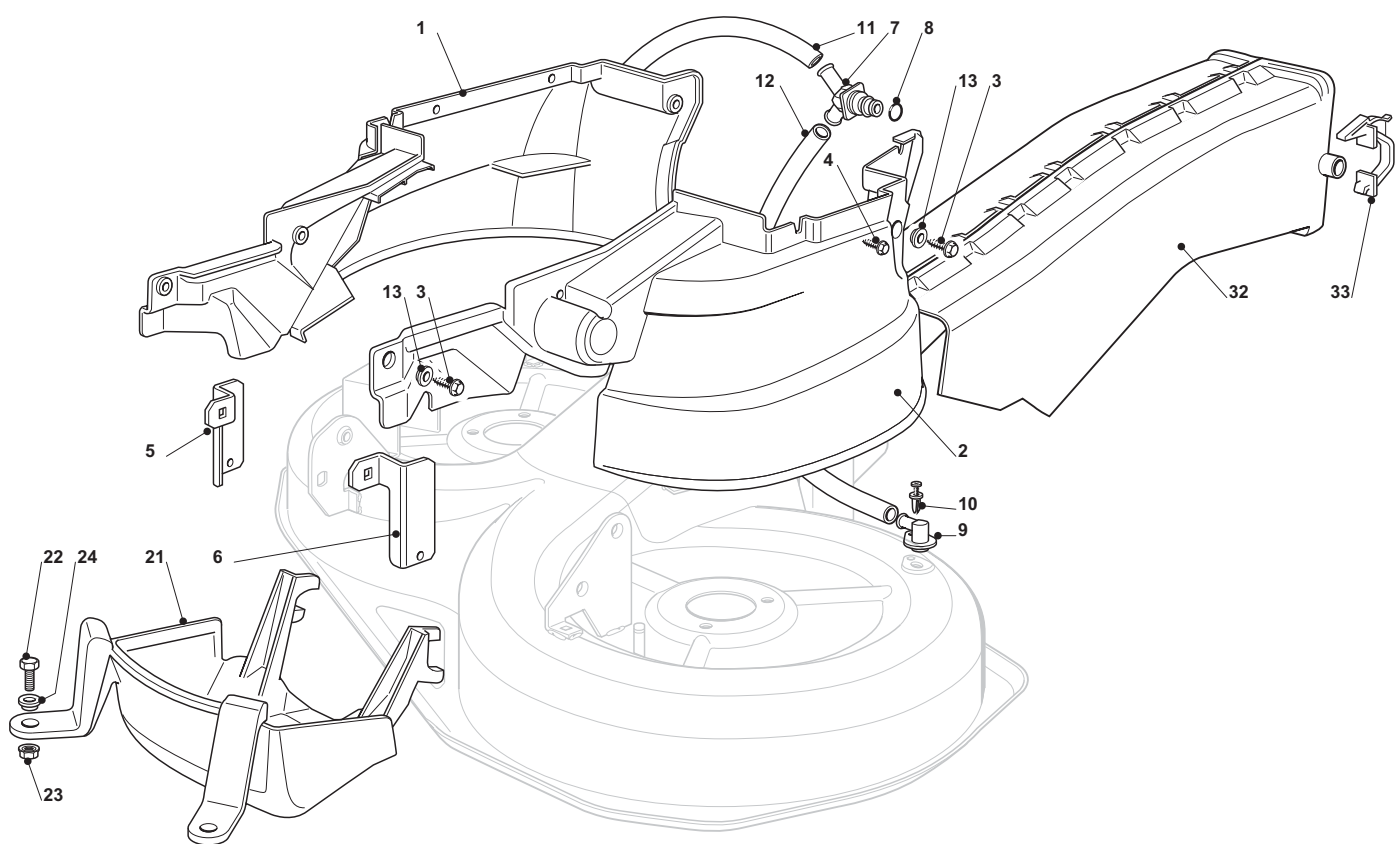

Guards And Conveyor							
POS	CODE	Q.TY	DESCRIZIONE	DESCRIPTION	DESCRIPTION	BESCHREIBUNG	NOTES
1	25060121/0	1	Carter	Case	Carter	Blech	
2	25060122/0	1	Carter	Case	Carter	Blech	
3	12735122/0	6	Vite	Screw	Vis	Schraube	
4	12728535/0	4	Vite	Screw	Vis	Schraube	
5	25774381/0	1	Staffa	Bracket	Support	Schelle	
6	25774383/0	1	Staffa	Bracket	Support	Schelle	
7	25033066/0	1	Attacco Tubo Acqua	Water Hose Connection	Raccord Tuyau D'Eau	Wasseranschluss	
8	19035000/0	1	Anello Or	O Ring	O Ring	O Ring	
9	25033065/0	2	Attacco Tubo Acqua	Water Hose Connection	Raccord Tuyau D'Eau	Wasseranschluss	
10	12500030/0	2	Rivetto	Rivet	Rivet	Niet	
11	25869069/0	1	Tubo Collegamento	Connecting Tube	Tube De Connexion	Verbindungsrohr	
12	25869068/0	1	Tubo Collegamento	Connecting Tube	Tube De Connexion	Verbindungsrohr	
13	325160039/0	6	Distanziale	Spacer	Entretoise	Entfernungsstück	
21	25060127/0	1	Carter	Case	Carter	Blech	
22	12791400/0	2	Vite	Screw	Vis	Schraube	
23	12154510/0	2	Dado	Nut	Ecrou	Mutter	
24	325160039/0	2	Distanziale	Spacer	Entretoise	Entfernungsstück	
32	382108008/0	1	Convogliatore	Conveyor	Convoyeur	Blechsatz	
33	25774373/0	2	Staffa	Clamp	Bride	Bride