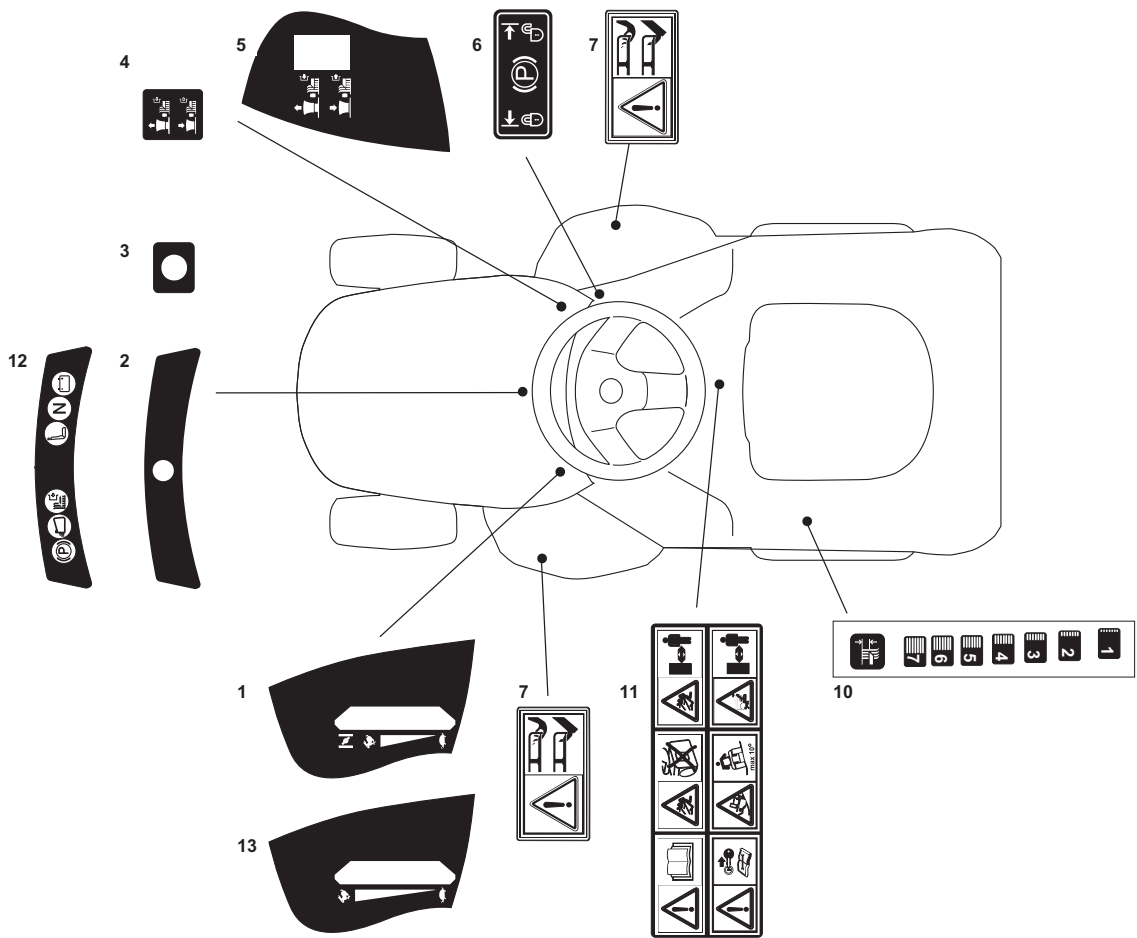

Labels							
POS	CODE	Q.TY	DESCRIZIONE	DESCRIPTION	DESCRIPTION	BESCHREIBUNG	NOTES
1	14361440/0	1	Etichetta	Label	Etiquette	Klebzettel	use only on model NJTP;NjX;NJS;NJU;NJA
2	25420019/0	1	Etichetta	Label	Etiquette	Klebzettel	for 1 led dashboard version
3	25420018/0	1	Etichetta	Label	Etiquette	Klebzettel	use only on model NJ;NJR;NJB
4	14361438/0	1	Etichetta	Label	Etiquette	Klebzettel	use only on model NJ;NJR;NJB
5	14361439/0	1	Etichetta	Label	Etiquette	Klebzettel	use only on model NJTP;NjX;NJS;NJU;NJA
6	14361452/0	1	Etichetta	Label	Etiquette	Klebzettel	
7	114356699/1	2	Etichetta	Label	Etiquette	Klebzettel	
10	14361441/0	1	Etichetta	Label	Etiquette	Klebzettel	
11	14361553/0	1	Etichetta	Label	Etiquette	Klebzettel	
12	125420020/0	1	Etichetta	Label	Etiquette	Klebzettel	for 6 led dashboard version
13	114364616/0	1	Etichetta	Label	Etiquette	Klebzettel	use only for model with Honda GXV 390 engine