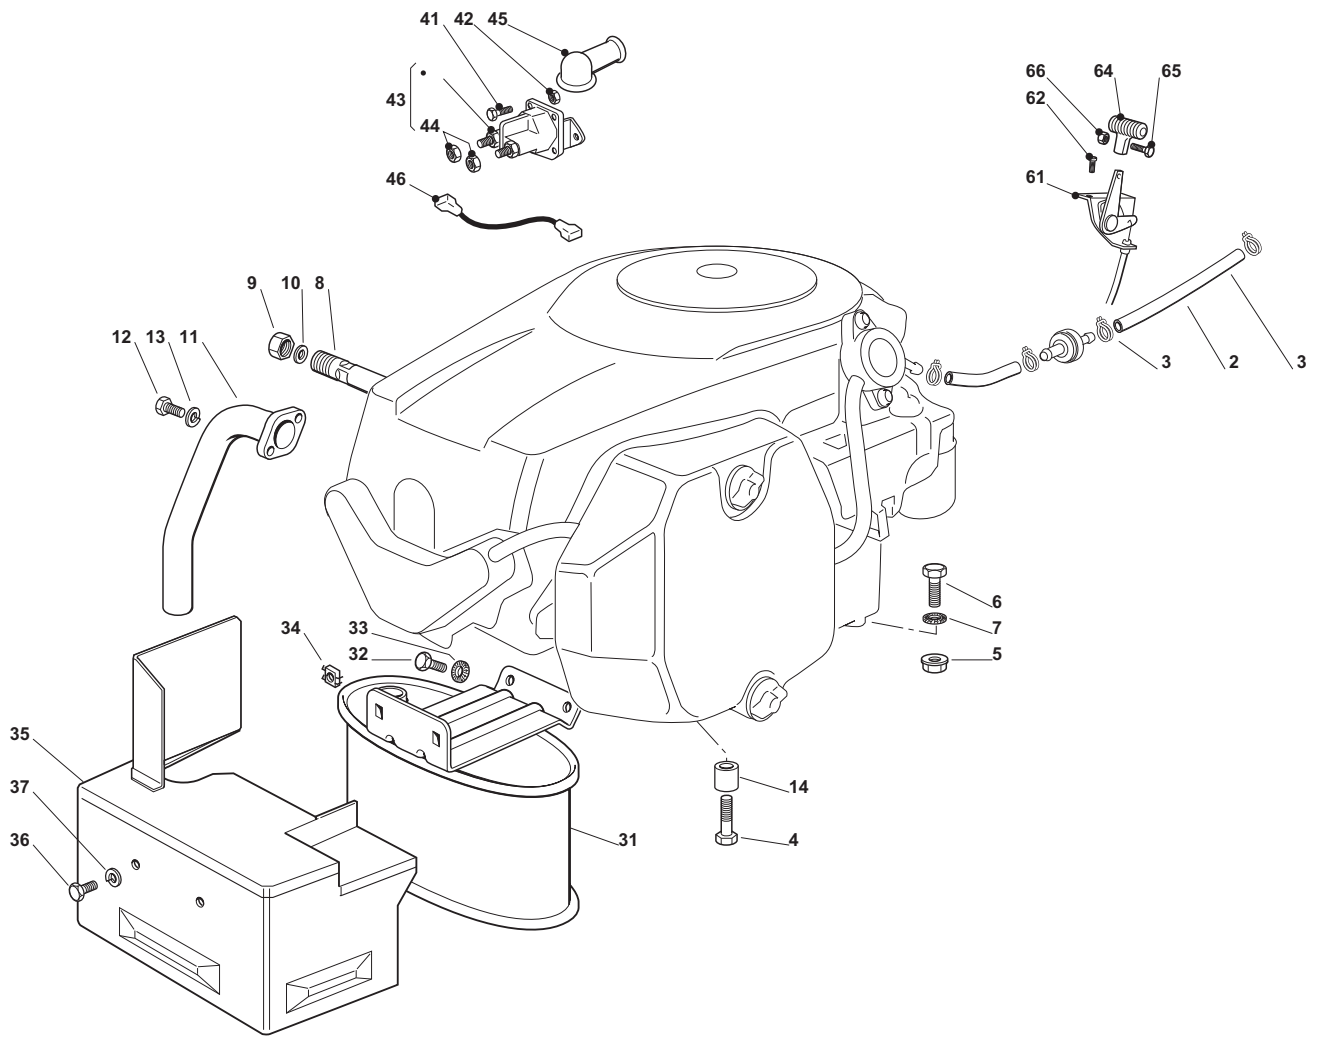

Engine - Kohler 16 HP							
POS	CODE	Q.TY	DESCRIZIONE	DESCRIPTION	DESCRIPTION	BESCHREIBUNG	NOTES
2	25869057/0	1	Tubo Collegamento (1000 Mm)	Connecting Tube (1000 Mm)	Tube De Connexion (1000 Mm)	Verbindungsrohr (1000 Mm)	
3	18375051/1	2	Fascetta	Fair Led	Fixation De Cable	Kabelbefestigung	
4	112735108/1	3	Vite	Screw	Vis	Schraube	
5	12154210/0	1	Dado	Nut	Ecrou	Mutter	
6	12691115/0	1	Vite	Screw	Vis	Schraube	
7	12540260/0	1	Rondella	Washer	Rondelle	Scheibe	
8	27598060/0	1	Prolunga Scarico Olio	Oil Discharge Extension	Extension Dech. Huile	Öl Abfluss	
9	18737849/0	1	Tappo Per Prolunga	Oil Cap	Bouchon Huile	Oelverschluss	
10	18401001/1	1	Guarnizione	Oil Seal	Garniture	Dichtung	
11	18738227/0	1	Tubo Scarico	Exhaust Tube	Tube Echappement	Abgasungrohr	
12	12735530/0	2	Vite	Screw	Vis	Schraube	
13	12583500/0	2	Grower	Grower	Grower	Grower	
14	25160035/0	3	Distanziale	Spacer	Entretoise	Entfernungsstück	
31	182750010/0	1	Silenziatore	Muffler	Silenceux	Auspuff	
32	12793102/0	2	Vite	Screw	Vis	Schraube	
33	12540260/0	2	Rondella	Washer	Rondelle	Scheibe	
34	12360425/0	2	Dado	Nut (Mech.)	Ecrou	Mutter	
35	82598029/0	1	Protezione	Guard	Protection	Schutze	
36	12792611/0	2	Vite	Screw	Vis	Schraube	
37	12583500/0	2	Grower	Grower	Grower	Grower	
41	12791213/1	2	Vite	Screw	Vis	Schraube	
42	12292102/0	2	Dado	Nut	Ecrou	Mutter	
43	18736110/0	1	Relé Avviamento	Starter Relay	Relais D'Allumage	Anlassrelais	
44	12360352/0	2	Dado	Nut	Ecrou	Mutter	
45	18564864/1	1	Cappuccio	Protection	Capuchon	Stecker	
46	25065017/0	1	Cavo Relé Avv.	Cable	Cable	Kabel	
61	82000200/1	1	Acceleratore	Accelerator	Accelérateur	Gas Zug	
62	125943012/0	2	Vite	Screw	Vis	Schraube	
64	25394501/0	1	Manopolina	Handle	Poigne	Griff	
65	12726388/0	1	Vite	Screw	Vis	Schraube	
66	12290800/0	1	Dado	Nut	Ecrou	Mutter