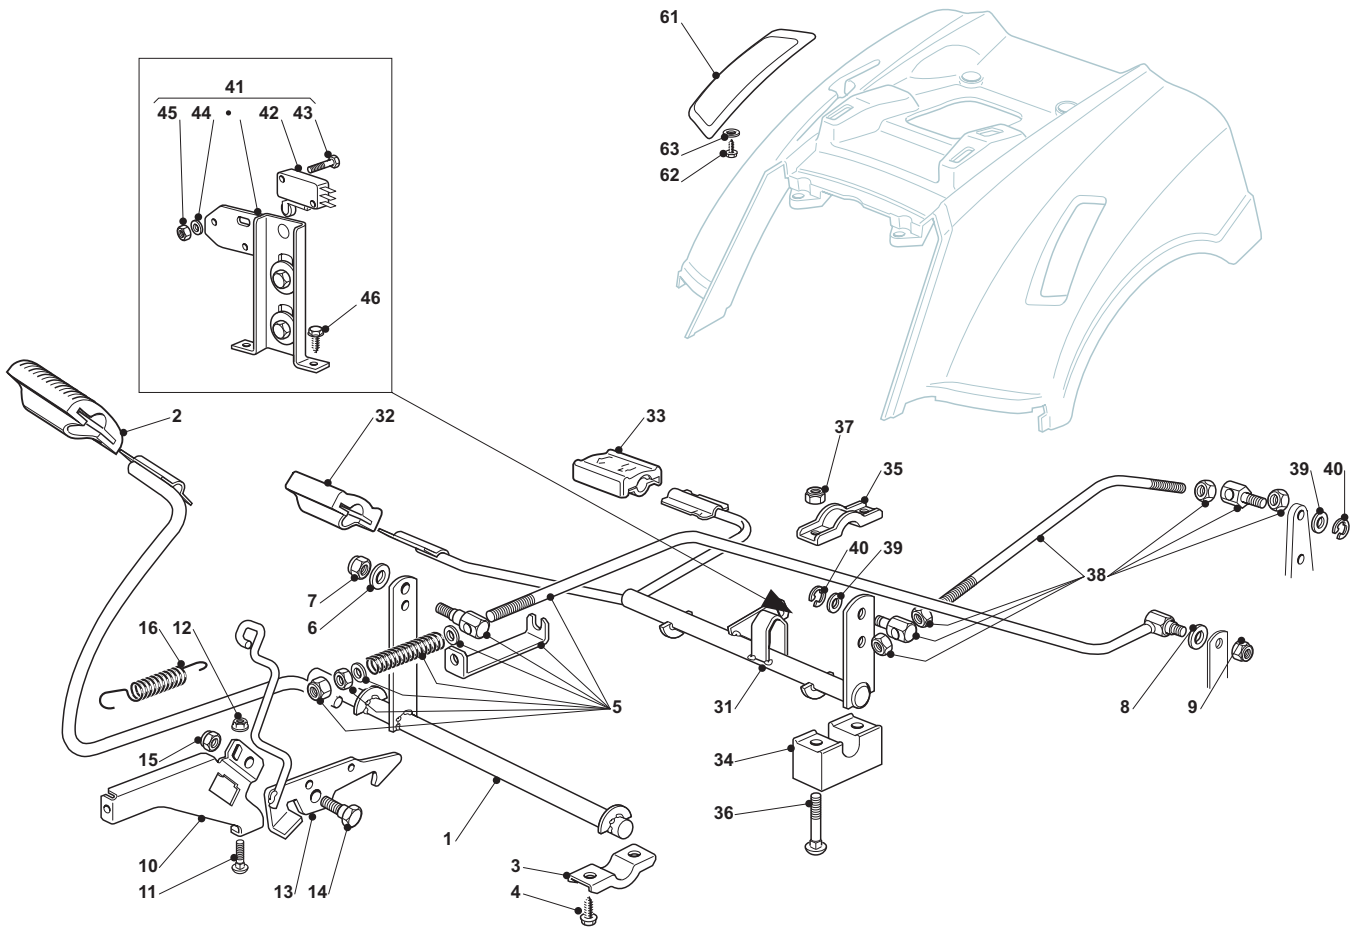

Brake And Gearbox Controls				models with transmission Hydro-Gear T2-ADBF-2X3C-17X1			
POS	CODE	Q.TY	DESCRIZIONE	DESCRIPTION	DESCRIPTION	BESCHREIBUNG	NOTES
1	82500029/1	1	Pedale	Pedal	Pedal	Pedal	
2	325110416/0	1	Copristaffa	Clamp Cover	Couvre Etrier	Bridedeckel	
3	27546015/1	2	Piastrina	Plate	Plaque	Platte	
4	12729601/1	4	Vite	Screw	Vis	Schraube	
5	382000627/0	1	Asta (Hydro-Gear)	Rod (Hydro-Gear)	Barre (Hydro-Gear)	Stange (Hydro-Gear)	
6	12521350/0	1	Rondella	Washer	Rondelle	Scheibe	
7	12155000/0	1	Dado	Nut	Ecrou	Mutter	
8	12521350/0	1	Rondella	Washer	Rondelle	Scheibe	
9	12155000/0	1	Dado	Nut	Ecrou	Mutter	
10	25785261/0	1	Supporto	Support	Support	Halter	
11	12815200/0	2	Vite	Screw	Vis	Schraube	
12	12292102/0	2	Dado	Nut	Ecrou	Mutter	
13	82000531/0	1	Asta	Rod	Barre	Stange	
14	22524970/2	1	Perno	Pin	Pivot	Bolzen	
15	12155000/0	1	Dado	Nut	Ecrou	Mutter	
16	25430213/0	1	Molla	Spring	Ressort	Feder	
31	382000605/0	1	Pedale Avanzamento	Drive Pedal	Pedale Transmission	Getriebepedal	
32	325110417/0	1	Copristaffa Anteriore	Clamp Cover Front	Couvre Etrier Avant	Bridedeckel Vorde	
33	325110418/0	1	Copristaffa Posteriore	Clamp Cover Rear	Couvre Etrier Arriere	Bridedeckel Hinter	
34	25785185/0	2	Supporto	Support	Support	Halter	
35	27546015/1	2	Piastrina	Plate	Plaque	Platte	
36	12815245/0	4	Vite	Screw	Vis	Schraube	
37	12154510/0	4	Dado	Nut	Ecrou	Mutter	
38	382000578/0	1	Asta (Hydro-Gear)	Rod (Hydro-Gear)	Barre (Hydro-Gear)	Stange (Hydro-Gear)	
39	12523040/0	2	Rosetta	Washer	Rondelle	Scheibe	
40	112000940/0	2	Benzing	Benzing	Benzing	Benzing	
41	382394853/0	1	Ass. Micro	Switch Ass.Y	Micro. Ens.	Mikrosatz	
42	19410609/0	1	Interrutt. Folle	Microswitch	Microinterrupteur	Mikroschalter	
43	12735602/0	2	Vite	Screw	Vis	Schraube	
44	12581100/0	2	Grower	Grower	Grower	Grower	
45	12290791/0	2	Dado	Nut	Ecrou	Mutter	
46	12735110/0	2	Vite	Screw	Vis	Schraube	
61	25207171/0	1	Copertura (Hydro)	Cover (Hydro)	Couvre (Hydro)	Kappe (Hydro)	
62	12735402/0	2	Vite	Screw	Vis	Schraube	
63	12523050/0	4	Rosetta	Washer	Rondelle	Scheibe