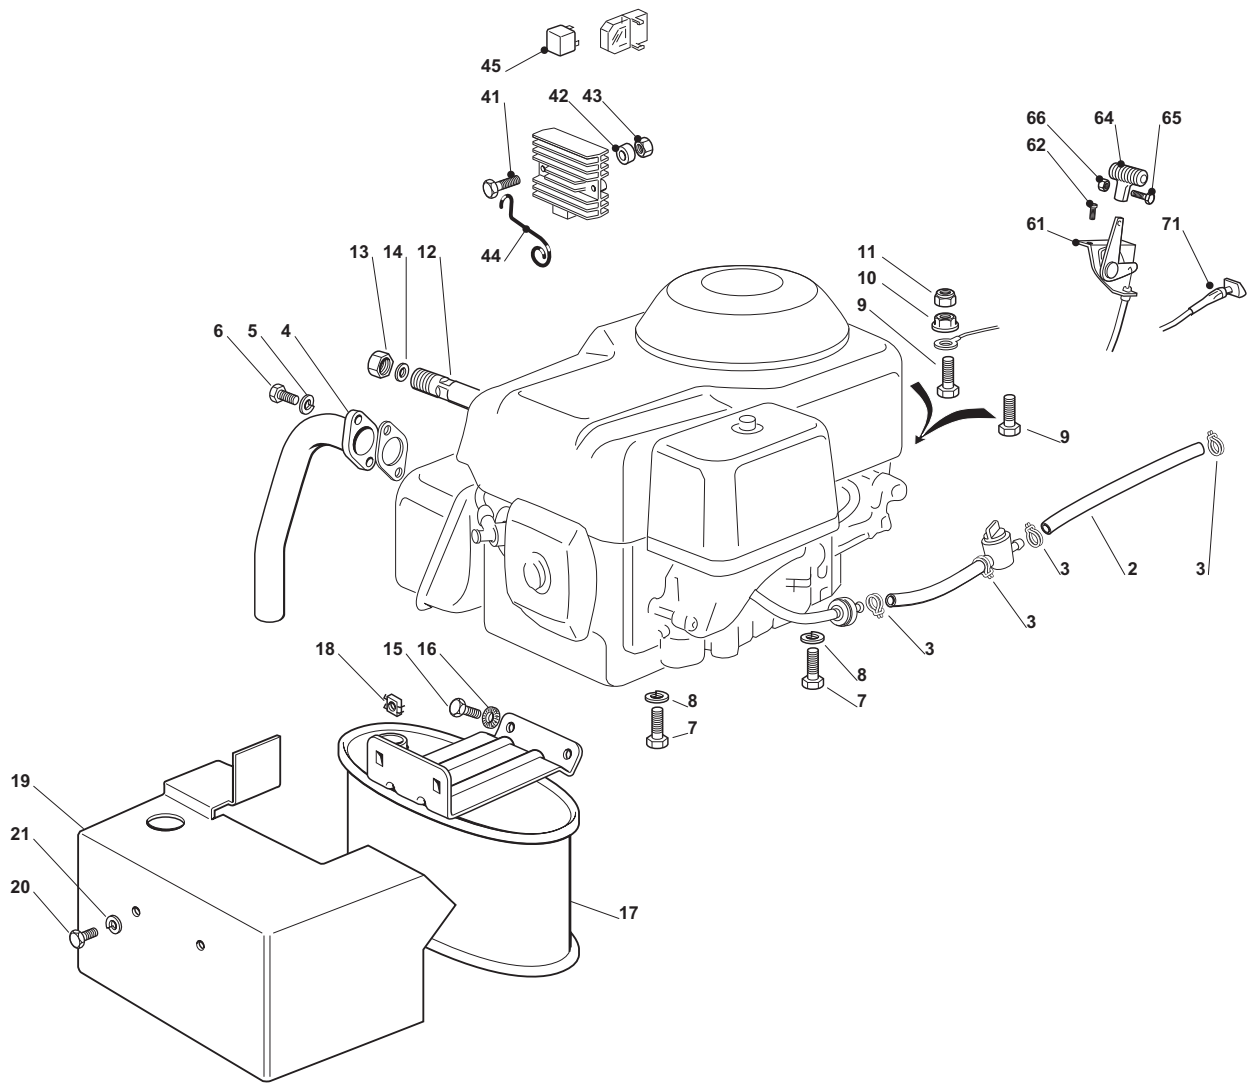

Engine - Honda GXV 390							
POS	CODE	Q.TY	DESCRIZIONE	DESCRIPTION	DESCRIPTION	BESCHREIBUNG	NOTES
2	25869057/0	1	Tubo Collegamento (1000 Mm)	Connecting Tube (1000 Mm)	Tube De Connexion (1000 Mm)	Verbindungsrohr (1000 Mm)	
3	18375051/1	4	Fascetta	Fair Led	Fixation De Cable	Kabelbefestigung	
4	18738204/0	1	Tubo Scarico	Exhaust Tube	Tube Echappement	Abgasungrohr	
5	12583500/0	2	Grower	Grower	Grower	Grower	
6	12793102/0	2	Vite	Screw	Vis	Schraube	
7	12735802/0	2	Vite	Screw	Vis	Schraube	
8	12583500/0	2	Grower	Grower	Grower	Grower	
9	12691100/0	2	Vite	Screw	Vis	Schraube	
10	12154210/0	2	Dado	Nut	Ecrou	Mutter	
11	12155000/0	1	Dado	Nut	Ecrou	Mutter	
12	27598061/1	1	Prolunga Scarico Olio	Oil Discharge Extension	Extension Rallonge De Dech. Huile	Öl Entlerungsverlaen Gerung	
13	18737849/0	1	Tappo Per Prolunga	Oil Cap	Bouchon Huile	Oelverschluss	
14	18401001/1	1	Guarnizione	Oil Seal	Garniture	Dichtung	
15	12792611/0	2	Vite	Screw	Vis	Schraube	
16	12540260/0	2	Rondella	Washer	Rondelle	Scheibe	
17	182750010/0	1	Silenziatore	Muffler	Silenceux	Auspuff	
18	12360425/0	2	Dado	Nut (Mech.)	Ecrou	Mutter	
19	82598003/1	1	Protezione	Guard	Protection	Schutze	
20	125943012/0	2	Vite	Screw	Vis	Schraube	
21	12583500/0	2	Grower	Grower	Grower	Grower	
41	12815221/0	2	Vite	Screw	Vis	Schraube	
42	22170950/0	2	Distanziale	Spacer	Entretoise	Entfernungsstück	
43	12292102/0	2	Dado	Nut	Ecrou	Mutter	
44	27430561/0	1	Molla	Spring	Ressort	Feder	
45	33567000/0	1	Rele'	Relay	Relais	Relais	
61	82000200/1	1	Acceleratore	Accelerator	Accelérateur	Gas Zug	
62	12788512/0	2	Vite	Screw	Vis	Schraube	
64	25394501/0	1	Manopolina	Handle	Poigne	Griff	
65	12726388/0	1	Vite	Screw	Vis	Schraube	
66	12290800/0	1	Dado	Nut	Ecrou	Mutter	
71	125090007/0	1	Comando Starter	Choke Control	Commande Starter	Starter Betaetigung