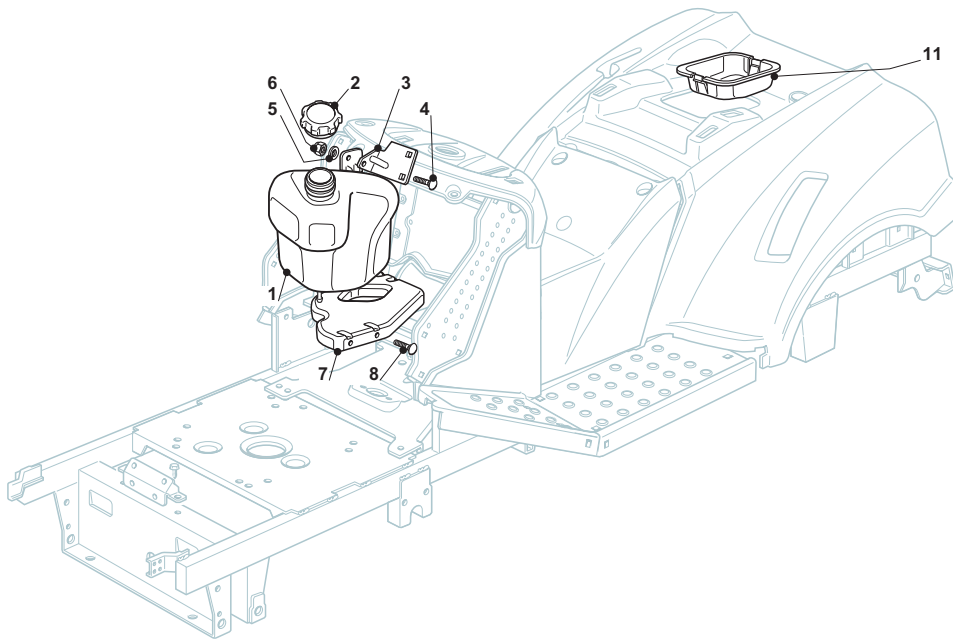

Tank							
POS	CODE	Q.TY	DESCRIZIONE	DESCRIPTION	DESCRIPTION	BESCHREIBUNG	NOTES
1	325735124/0	1	Serbatoio	Tank	Reservoir	Tank	
2	25795001/1	1	Tappo Serbatoio	Cap	Bouchon	Tankverschluss	
3	325785291/0	1	Supporto	Support	Support	Halter	
4	12789195/0	1	Vite	Screw	Vis	Schraube	
5	12581500/0	1	Grower	Grower	Grower	Grower	
6	12437503/0	1	Piastrina	Plate	Plaque	Platte	
7	325785289/0	1	Supporto	Support	Support	Halter	
8	12735403/0	4	Vite	Screw	Vis	Schraube	
11	325207176/0	1	Vaschetta	Basin	Cuvette	Wanne