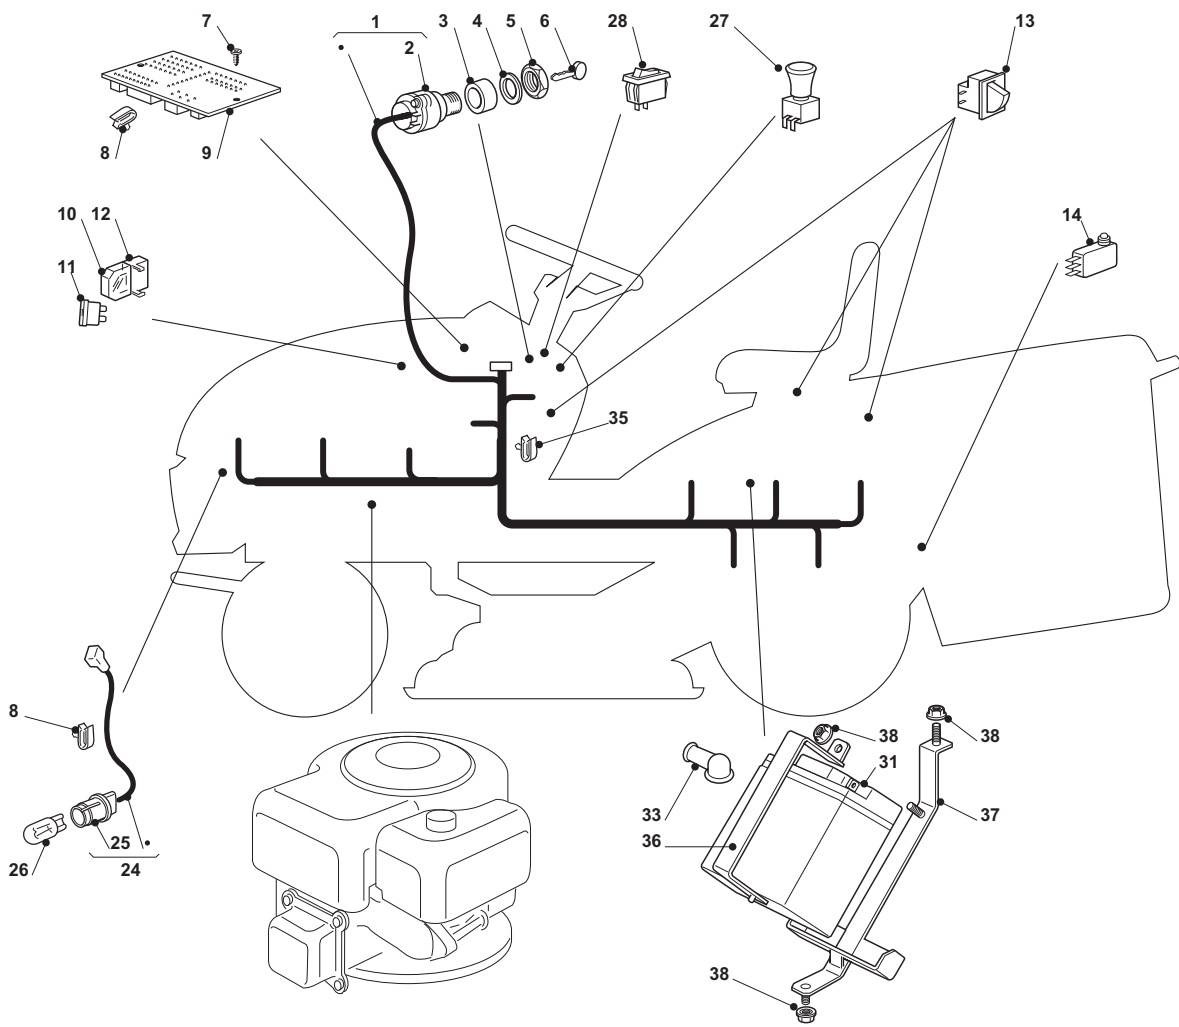

Electrical Parts							
POS	CODE	Q.TY	DESCRIZIONE	DESCRIPTION	DESCRIPTION	BESCHREIBUNG	NOTES
1	182040153/0	1	Cablaggio (B&S - GGP)	Cables Ass.Y (B&S - GGP)	Ens. Cablages (B&S - GGP)	Kabelsatz (B&S - GGP)	
1	182040154/0	1	Cablaggio (Honda)	Cables Ass.Y (Honda)	Ens. Cablages (Honda)	Kabelsatz (Honda)	
2	18450072/0	1	Interruttore Avviam.	Starting Switch	Interrupteur Demarr.	Schalter	
3	18550136/0	1	Distanziale	Spacer	Entretoise	Distanring	
4	18550135/0	1	Rondella	Washer	Rondelle	Scheibe	
5	18400862/0	1	Ghiera	Ringnut	Embout	Nutmutter	
6	18210022/0	1	Chiave Avviamento	Starting Key	Clef A Demarrage	Schlüssel Für Start	
7	12727810/0	3	Vite	Screw	Vis	Schraube	
8	33320506/0	2	Fermacavo	Fairlead	Fixation Cable	Kabelbefestigung	
9	125722430/1	1	Scheda Elettronica (1 Led)	Electronic Card (1 Led)	Carte Electronique (1 Led)	Elektronische Karte (1 Led)	
9	125722431/0	1	Scheda Elettronica (6 Led)	Electronic Card (6 Led)	Carte Electronique (6 Led)	Elektronische Karte (6 Led)	
10	33215000/0	2	Coperchio	Cover	Couvercle	Deckel	
11	33340040/0	1	Fusibile 10A	Fuse 10A	Fusible 10A	Sicherung 10A	
11	33340036/0	1	Fusibile 25 A	Fuse 25 A	Fusible 25 A	Sicherung 25 A	
12	33500007/0	2	Portafusibile	Fuse Carrier	Tableau De Fusible	Sicherungshalter	
13	119410615/0	3	Micro Interruttore	Microswitch	Microinterrupteur	Mikroschalter	
14	19410605/1	1	Micro Sacco Pieno	Full Grasscatc. Micro	Micro Bac Plein	Vollkorb Vorrichtung	
24	82040073/0	1	Cavo Fari	Cable	Cables	Kabel	use only on model NJX;NJS;NJU;NJA
25	33500030/0	2	Portalampane	Lamp Holder	Douille De Lampe	Scheinwerferlampe	
26	18459100/0	2	Lampada	Farilamp For Lights	Lampe Pour Phares	Lampenfassun	
27	18450068/0	1	Interruttore Frizione	Clutch Switch	Interrupteur Embrajage	Kupplung Schalter	
28	18450060/1	1	Interruttore Fari	Farilamp Switch	Interrupteur Phares	Lichten Schalter	
31	18120002/1	1	Batteria	Battery	Batterie	Batterie	
33	18564861/1	1	Cappuccio	Protection	Capuchon	Stecker	
35	33320506/0	9	Fermacavo	Fairlead	Fixation Cable	Kabelbefestigung	
36	27772099/1	1	Staffa	Clamp	Etrier	Bride	
37	382785191/0	1	Supporto Batteria	Battery Support	Support Batterie	Batterie Halter	
38	12155000/0	3	Dado	Nut	Ecrou	Mutter