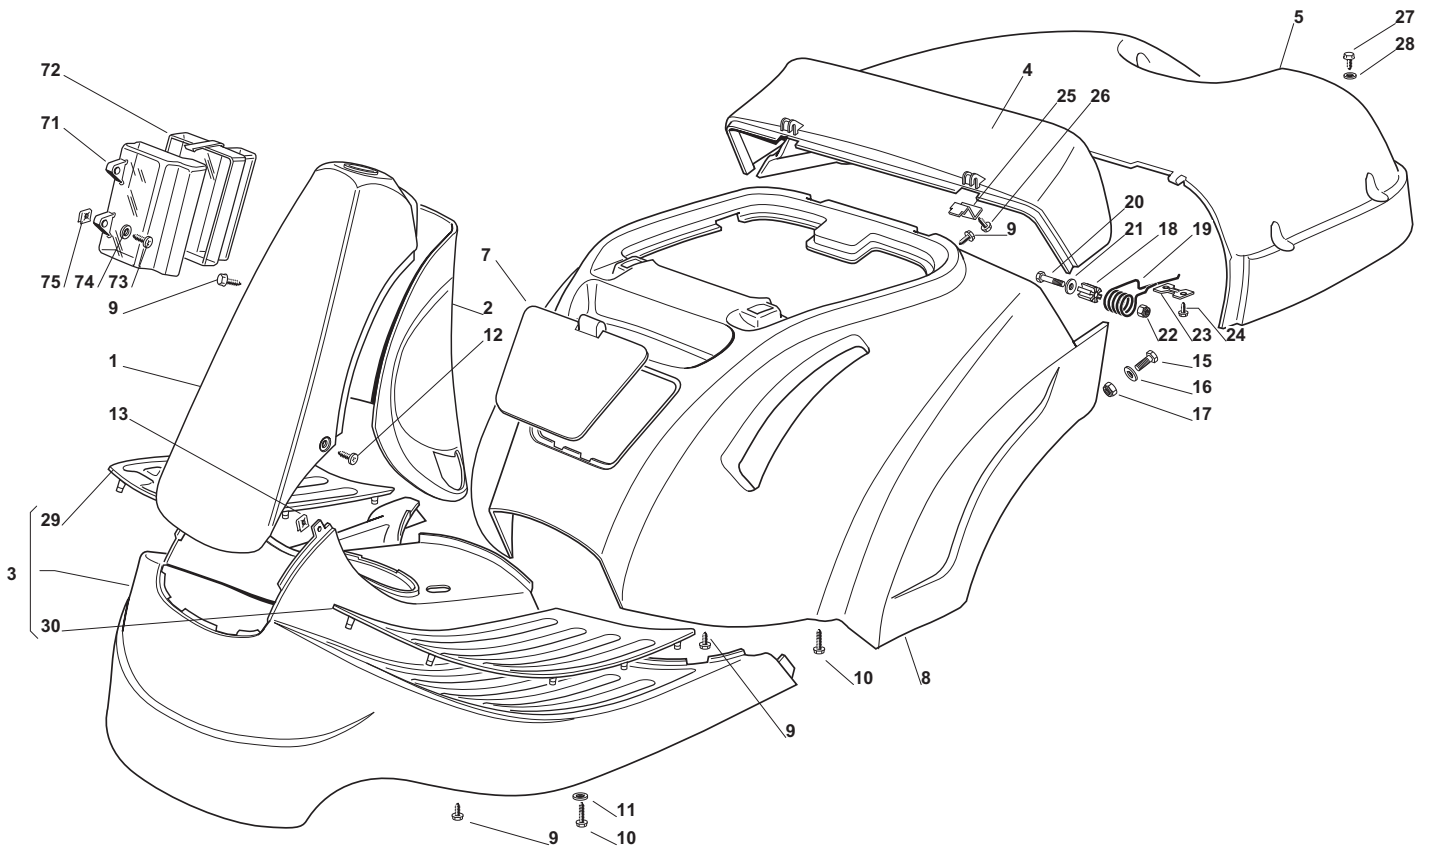

Body							
POS	CODE	Q.TY	DESCRIZIONE	DESCRIPTION	DESCRIPTION	BESCHREIBUNG	NOTES
1	84598064/1	1	Protezione Anteriore Rosso	Front Cover Red	Couvercle Avant Rouge	Vorderdeckel Rot	
1	384598088/0	1	Protezione Anteriore Verde	Front Cover Green	Couvercle Avant Vert	Vorderdeckel Grün	
1	84598065/0	1	Protezione Anteriore Verde	Front Cover Green	Couvercle Avant Vert	Vorderdeckel Grün	
1	84598076/1	1	Protezione Anteriore Arancione	Front Cover Orange	Couvercle Avant Orange	Vorderdeckel Dunkelorange	
1	84598067/0	1	Protezione Anteriore Blu	Front Cover Blue	Couvercle Avant Bleu	Vorderdeckel Blau	
1	84598077/0	1	Protezione Anteriore Giallo	Front Cover Yellow	Couvercle Avant Jaune	Vorderdeckel Gelb	
1	84598086/0	1	Protezione Anteriore Grigio	Front Cover Grey	Couvercle Avant Gris	Vorderdeckel Grau	
1	384598087/0	1	Protezione Anteriore Nero	Front Cover Black	Couvercle Avant Noir	Vorderdeckel Schwarz	
2	327600154/0	1	Protezione Posteriore Verde	Rear Cover Green	Couvercle Arrier Vert	Hinterdeckel Grün	
2	27600091/1	1	Protezione Posteriore Rosso	Rear Cover Red	Couvercle Arrier Rouge	Hinterdeckel Rot	
2	27600092/0	1	Protezione Posteriore Verde	Rear Cover Green	Couvercle Arrier Vert	Hinterdeckel Grün	
2	27600111/1	1	Protezione Posteriore Arancione	Rear Cover Orange	Couvercle Arrier Orange	Hinterdeckel Dunkelorange	
2	27600094/0	1	Protezione Posteriore Blu	Rear Cover Blue	Couvercle Arrier Bleu	Hinterdeckel Blau	
2	27600134/0	1	Protezione Posteriore Grigio	Rear Cover Grey	Couvercle Arrier Gris	Hinterdeckel Grau	
2	27600117/0	1	Protezione Posteriore Giallo	Rear Cover Yellow	Couvercle Arrier Jaune	Hinterdeckel Gelb	
2	327600176/0	1	Protezione Posteriore Bianco	Rear Cover White	Couvercle Arrier Blanc	Hinterdeckel Weiß	
3	384110162/0	1	Copertura Pedana Verde	Footboard Cover Green	Couvre Marchepied Vert	Fussbrettdeckel Grün	
3	84110117/2	1	Copertura Pedana Rosso	Footboard Cover Red	Couvre Marchepied Rouge	Fussbrettdeckel Rot	
3	84110118/1	1	Copertura Pedana Verde	Footboard Cover Green	Couvre Marchepied Vert	Fussbrettdeckel Grün	
3	84110130/1	1	Copertura Pedana Arancione	Footboard Cover Orange	Couvre Marchepied Orange	Fussbrettdeckel Dunkelorange	
3	84110120/1	1	Copertura Pedana Blu	Footboard Cover Blue	Couvre Marchepied Bleu	Fussbrettdeckel Blau	
3	84110143/0	1	Copertura Pedana Grigio	Footboard Cover Grey	Couvre Marchepied Gris	Fussbrettdeckel Grau	
3	84110131/0	1	Copertura Pedana Giallo	Footboard Cover Yellow	Couvre Marchepied Jaune	Fussbrettdeckel Gelb	
3	384110167/0	1	Copertura Pedana Bianco	Footboard Cover White	Couvre Marchepied Blanc	Fussbrettdeckel Weiß	
4	327110461/0	1	Copertura Sacco Fissa Verde	Grass-Catcher Cover, Fixed Green	Couvre-Bac Fixe Vert	Fester Sackkappe Grün	
4	27110302/2	1	Copertura Sacco Fissa Rosso	Grass-Catcher Cover, Fixed Red	Couvre-Bac Fixe Rouge	Fester Sackkappe Rot	
4	27110317/1	1	Copertura Sacco Fissa Verde	Grass-Catcher Cover, Fixed Green	Couvre-Bac Fixe Vert	Fester Sackkappe Grün	
4	27110353/1	1	Copertura Sacco Fissa Arancione	Grass-Catcher Cover, Fixed Orange	Couvre-Bac Fixe Orange	Fester Sackkappe Dunkelorange	
4	27110319/1	1	Copertura Sacco Fissa Blu	Grass-Catcher Cover, Fixed Blue	Couvre-Bac Fixe Bleu	Fester Sackkappe Blau	
4	27110444/0	1	Copertura Sacco Fissa Grigio	Grass-Catcher Cover, Fixed Grey	Couvre-Bac Fixe Gris	Fester Sackkappe Grau	
4	27110360/0	1	Copertura Sacco Fissa Giallo	Grass-Catcher Cover, Fixed Yellow	Couvre-Bac Fixe Jaune	Fester Sackkappe Gelb	
4	327110470/0	1	Copertura Sacco Bianco	Grass-Catcher Cover, White	Couvre-Bac Blanc	Fester Sackkappe Weiß	
5	327110462/0	1	Copertura Sacco Mobile Verde	Grass-Catcher Cover, Mobile Green	Couvre-Bac Mobile Vert	Beweglicher Sackkappe Grün	
5	27110303/1	1	Copertura Sacco Mobile Rosso	Grass-Catcher Cover, Mobile Red	Couvre-Bac Mobile Rouge	Beweglicher Sackkappe Rot	
5	27110321/0	1	Copertura Sacco Mobile Verde	Grass-Catcher Cover, Mobile Green	Couvre-Bac Mobile Vert	Beweglicher Sackkappe Grün	
5	27110354/1	1	Copertura Sacco Mobile Arancione	Grass-Catcher Cover, Mobile Orange	Couvre-Bac Mobile Orange	Beweglicher Sackkappe Dunkelorange	
5	27110323/0	1	Copertura Sacco Mobile Blu	Grass-Catcher Cover, Mobile Blue	Couvre-Bac Mobile Bleu	Beweglicher Sackkappe Blau	
5	27110445/0	1	Copertura Sacco Mobile Grigio	Grass-Catcher Cover, Mobile Grey	Couvre-Bac Mobile Gris	Beweglicher Sackkappe Grau	
5	27110361/0	1	Copertura Sacco Mobile Giallo	Grass-Catcher Cover, Mobile Yellow	Couvre-Bac Mobile Jaune	Beweglicher Sackkappe Gelb	
5	327110471/0	1	Copertura Sacco Mobile Bianco	Grass-Catcher Cover, Mobile White	Couvre-Bac Mobile Blanc	Beweglicher Sackkappe Weiß	
7	327109528/0	1	Coperchio Anteriore Verde	Front Cover Green	Couvercle Avant Vert	Deckel Grün	
7	27109501/1	1	Coperchio Anteriore Rosso	Front Cover Red	Couvercle Avant Rouge	Deckel Rot	
7	27109505/0	1	Coperchio Anteriore Verde	Front Cover Green	Couvercle Avant Vert	Deckel Grün