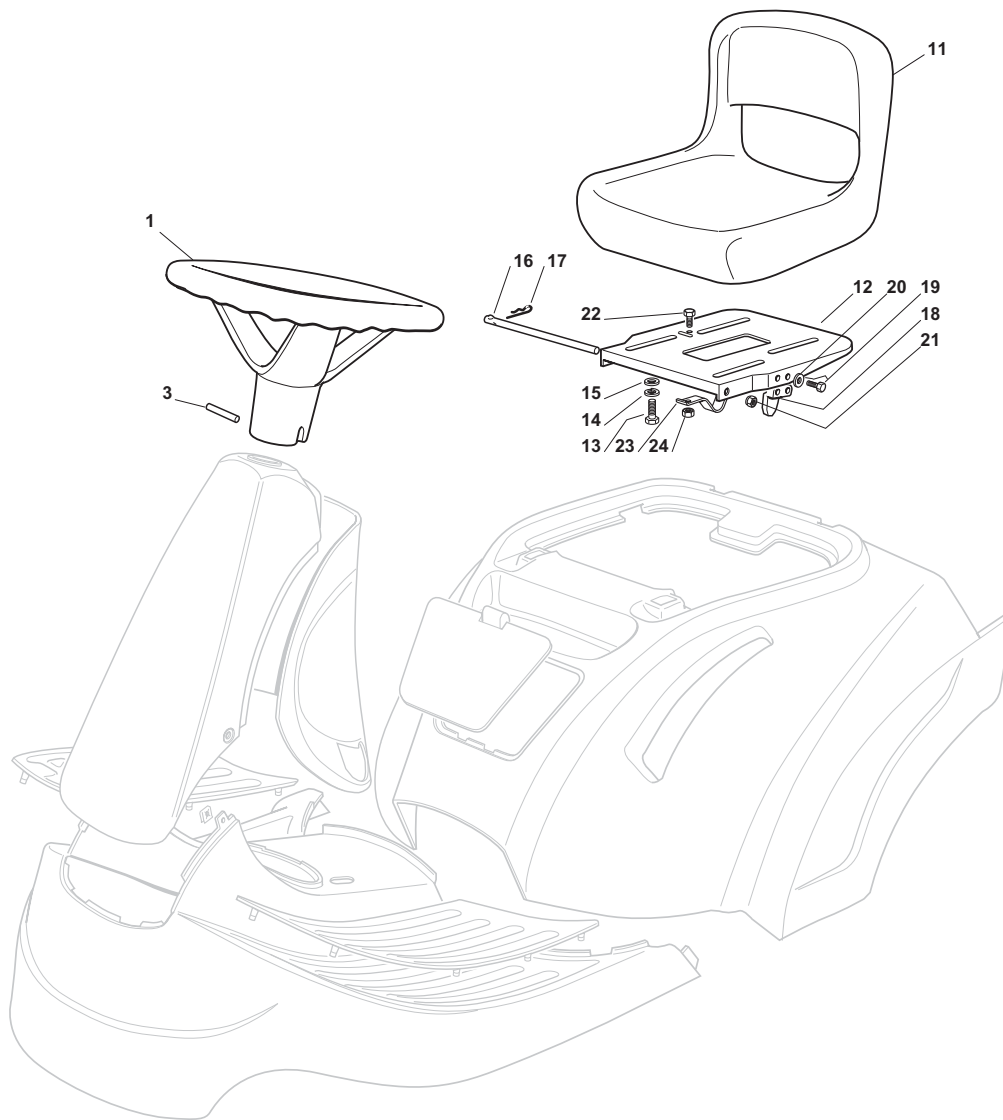

Seat & Steering Wheel							
POS	CODE	Q.TY	DESCRIZIONE	DESCRIPTION	DESCRIPTION	BESCHREIBUNG	NOTES
1	27961231/0	1	Volante	Steering Wheel	Volant	Lenkrad	
3	12620299/0	1	Spina	Pin	Goupille	Stift	
11	27722480/0	1	Sedile	Seat	Siege	Sitz	
12	25547033/1	1	Piastra	Plate	Plaque	Platte	
13	12793101/0	4	Vite	Screw	Vis	Schraube	
14	12583500/0	4	Grower	Grower	Grower	Grower	
15	12523060/0	4	Rondella	Washer	Rondelle	Scheibe	
16	27864052/0	1	Perno Sedile	Pin	Pivot	Bolzen	
17	24487997/0	1	Coppiglia	Cotter Pin	Goupille	Splint	
18	27063021/1	1	Camma	Cam	Came	Nocken	
19	12789100/0	2	Vite	Screw	Vis	Schraube	
20	12523020/0	2	Rosetta	Washer	Rondelle	Scheibe	
21	12154330/0	2	Dado	Nut	Ecrou	Mutter	
22	25430223/2	1	Molla	Spring	Ressort	Feder	
23	12789000/0	1	Vite	Screw	Vis	Schraube	
24	12154330/0	1	Dado	Nut	Ecrou	Mutter