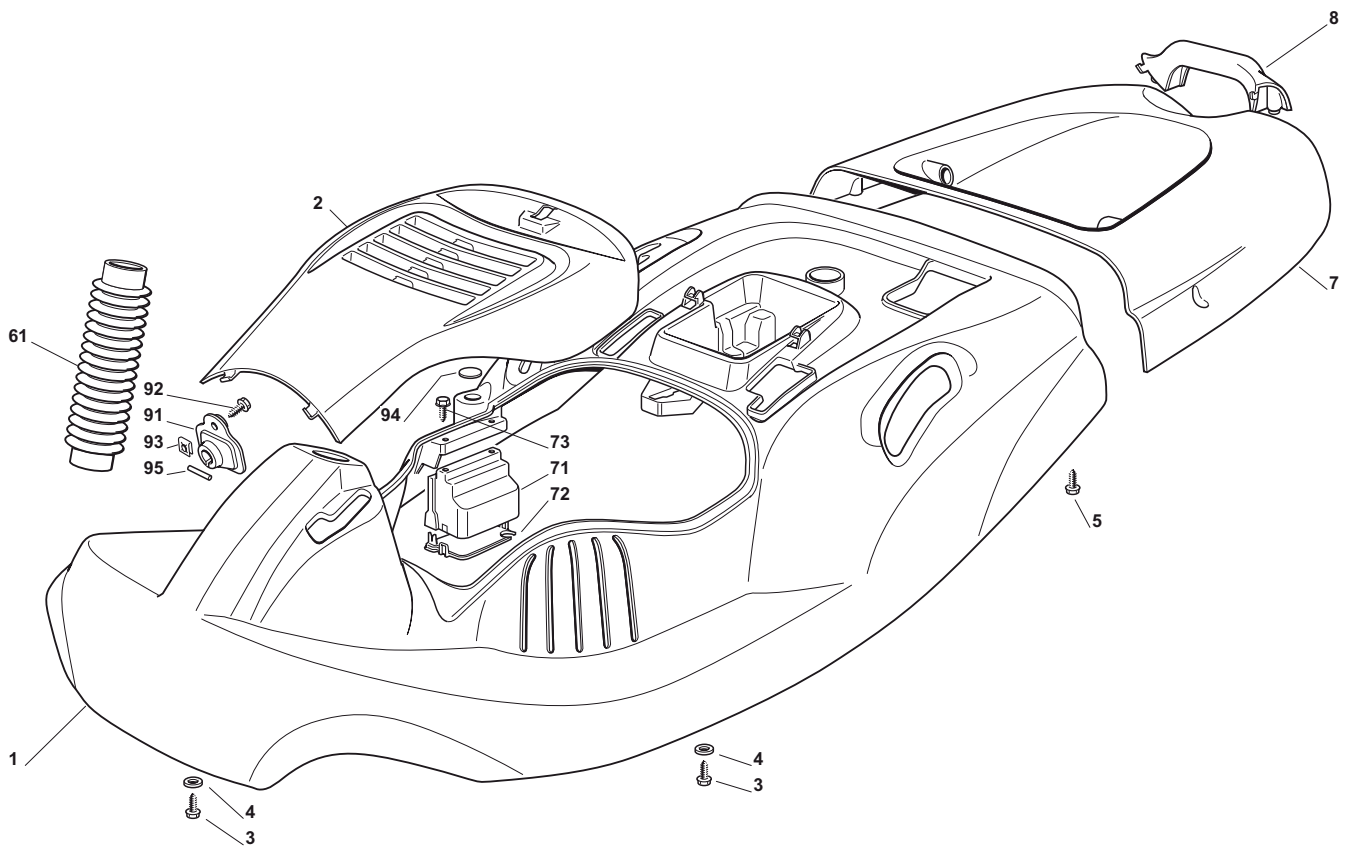

Body							
POS	CODE	Q.TY	DESCRIZIONE	DESCRIPTION	DESCRIPTION	BESCHREIBUNG	NOTES
1	27110378/1	1	Copertura Ruote Rosso	Wheels Cover Red	Couvre Roues Rouge	Radenkappe Rot	
1	27110379/0	1	Copertura Ruote Verde	Wheels Cover Green	Couvre Roues Vert	Radenkappe Grün	
1	27110417/0	1	Copertura Ruote Giallo	Wheels Cover Yellow	Couvre Roues Jaune	Radenkappe Gelb	
2	27110356/1	1	Copertura Motore Rosso	Engine Cover Red	Couvre Moteur Rouge	Motorkappe Rot	
2	27110363/0	1	Copertura Motore Verde	Engine Cover Green	Couvre Moteur Vert	Motorkappe Grün	
2	27110376/1	1	Copertura Motore	Engine Cover Orange	Couvre Moteur Orange	Motorkappe Dunkelorange	
2	27110369/0	1	Copertura Motore Blu	Engine Cover Blue	Couvre Moteur Bleu	Motorkappe Blau	
2	27110374/0	1	Copertura Motore Nero	Engine Cover Black	Couvre Moteur Noir	Motorkappe Schwarz	
2	27110372/0	1	Copertura Motore Giallo	Engine Cover Yellow	Couvre Moteur Jaune	Motorkappe Gelb	
2	27110409/0	1	Copertura Motore Grigio	Engine Cover Grey	Couvre Moteur Gris	Motorkappe Grau	
3	12735410/0	4	Vite	Screw	Vis	Schraube	
4	12523040/0	4	Rosetta	Washer	Rondelle	Scheibe	
5	12735402/0	2	Vite	Screw	Vis	Schraube	
7	27110357/1	1	Copertura Sacco Rosso	Grass-Catcher Cover, Red	Couvre-Bac Rouge	Sackkappe Rot	
7	27110364/0	1	Copertura Sacco Verde	Grass-Catcher Cover,	Couvre-Bac Vert	Sackkappe Grün	
7	27110377/1	1	Copertura Sacco	Grass-Catcher Cover,	Couvre-Bac Orange	Sackkappe Dunkelorange	
7	27110370/0	1	Copertura Sacco Blu	Grass-Catcher Cover, Blue	Couvre-Bac Bleu	Sackkappe Blau	
7	27110398/0	1	Copertura Sacco Nero	Grass-Catcher Cover,	Couvre-Bac Noir	Sackkappe Schwarz	
7	27110373/0	1	Copertura Sacco Giallo	Grass-Catcher Cover,	Couvre-Bac Jaune	Sackkappe Gelb	
7	27110443/0	1	Copertura Sacco Grigio	Grass-Catcher Cover, Grey	Couvre-Bac Gris	Sackkappe Grau	
8	27394000/0	1	Maniglia	Handle	Poignee	Griff	
61	27600114/1	1	Protezione	Guard	Protection	Schutz	
71	27600119/0	1	Protezione Scheda	Guard	Protection	Schutz	
72	27600118/0	1	Protezione Scheda	Guard	Protection	Schutz	
73	12727810/0	2	Vite	Screw	Vis	Schraube	
91	27790010/1	1	Tappo	Cap	Bouchon	Verschluss	
92	12735598/0	1	Vite	Screw	Vis	Schraube	
93	12437503/0	1	Piastrina	Plate	Plaque	Platte	
94	14358731/0	1	Etichetta	Label	Etiquette	Klebzettel	
95	12622651/0	1	Spina	Pin	Goupille	Stift