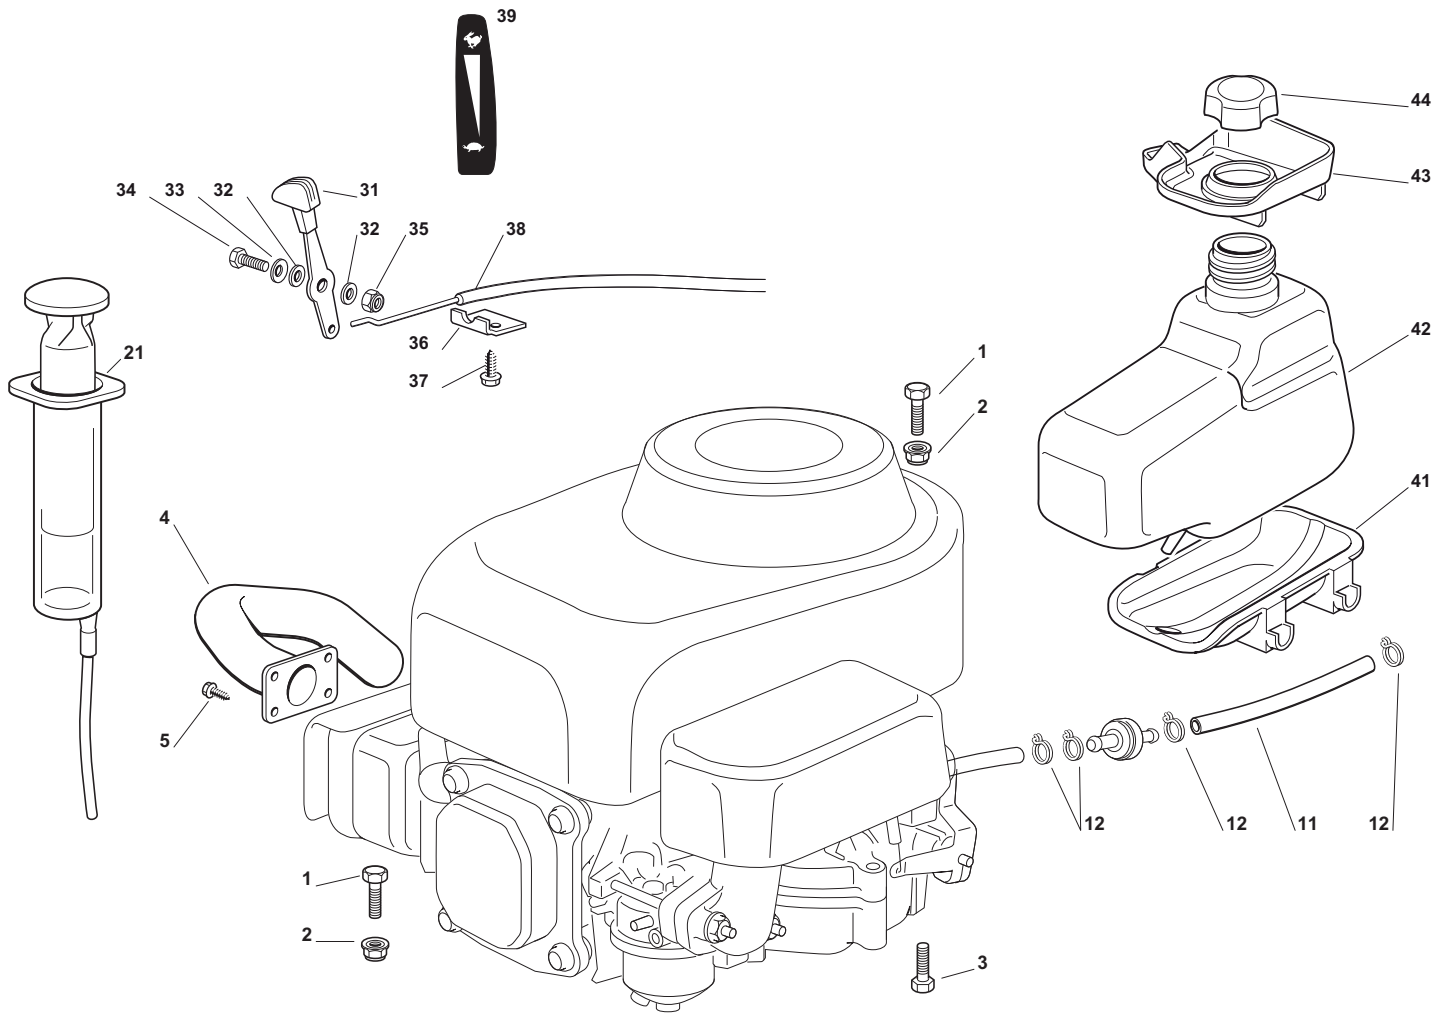

Engine - GGP							
POS	CODE	Q.TY	DESCRIZIONE	DESCRIPTION	DESCRIPTION	BESCHREIBUNG	NOTES
1	12691115/0	3	Vite	Screw	Vis	Schraube	
2	12154210/0	3	Dado	Nut	Ecrou	Mutter	
3	12691100/0	1	Vite	Screw	Vis	Schraube	
4	18738201/0	1	Tubo Scarico	Exhaust Tube	Tube De Echappement	Rohr Für Apgasung	
5	12691115/0	4	Vite	Screw	Vis	Schraube	
11	25869035/1	1	Tubo Carburante	Tube	Tube	Rohr	
12	18375051/1	2	Fascetta	Fair Led	Fixation De Cable	Kabelbefestigung	
21	18718000/0	1	Siringa	Syringe	Seringue	Spritze	
31	384317094/0	1	Leva Acceleratore	Accelerator Lever	Levier Accelérateur	Gashebel	
32	12523040/0	2	Rosetta	Washer	Rondelle	Scheibe	
33	12530060/0	1	Rosetta	Washer	Rondelle	Scheibe	
34	12791500/0	1	Vite	Screw	Vis	Schraube	
35	12154510/0	1	Dado	Nut	Ecrou	Mutter	
36	22981467/0	1	Piastrina	Plate	Plaque	Platte	
37	12735105/0	2	Vite	Screw	Vis	Schraube	
38	84000253/1	1	Cavo Acceleratore	Throttle Cable	Cable Accelérateur	Gashebel Kabel	
39	14358717/0	1	Etichetta (ELV63,EL63)	Label (ELV63,EL63)	Etiquette (ELV63,EL63)	Klebzettel (ELV63,EL63)	
39	14358415/0	1	Etichetta (ELV63M)	Label (ELV63M)	Etiquette (ELV63M)	Klebzettel (ELV63M)	
41	27787057/0	1	Supporto	Support	Support	Halter	
42	27733002/1	1	Serbatoio	Tank	Reservoir	Tank	
43	27600113/0	1	Protezione Benzina	Guard	Protection	Schutz	
44	27790000/1	1	Tappo Serbatoio	Cap	Bouchon	Tankverschluss