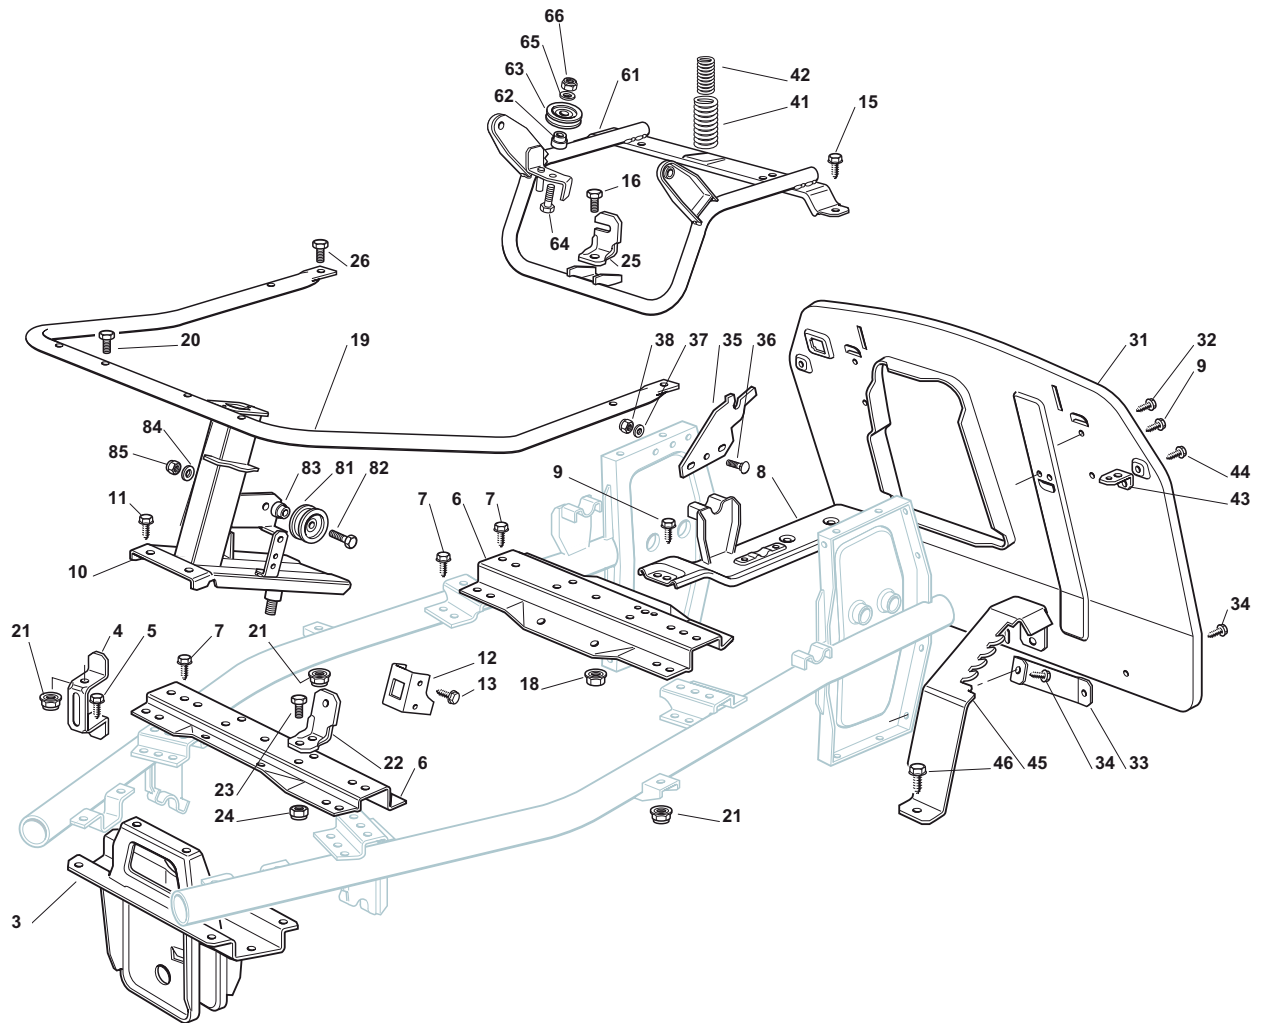

Chassis							for models with B&S engine
POS	CODE	Q.TY	DESCRIZIONE	DESCRIPTION	DESCRIPTION	BESCHREIBUNG	NOTES
3	84783015/1	1	Supporto Avantreno	Support	Support	Halter	
4	27772121/0	2	Staffa	Clamp	Etrier	Bride	
5	12735121/0	6	Vite	Screw	Vis	Schraube	
6	27650115/1	2	Rinforzo Centrale	Stiffening	Renforcement	Verstaerkung	
7	12735121/0	10	Vite	Screw	Vis	Schraube	
8	84650105/0	1	Rinforzo	Stiffening	Renforcement	Verstaerkung	
9	12735121/0	4	Vite	Screw	Vis	Schraube	
10	384783055/0	1	Supp. Piantone	Support	Support	Halter	
11	12735121/0	6	Vite	Screw	Vis	Schraube	
12	27772095/0	1	Supporto Micro Lama	Support	Support	Halter	
13	12735105/0	2	Vite	Screw	Vis	Schraube	
15	12735121/0	2	Vite	Screw	Vis	Schraube	
16	12793701/0	1	Vite	Screw	Vis	Schraube	
18	12293201/0	1	Dado	Nut	Ecrou	Mutter	
19	27869057/0	1	Supporto Pedane	Support	Support	Halter	
20	12792099/0	2	Vite	Screw	Vis	Schraube	
21	12154510/0	4	Dado	Nut	Ecrou	Mutter	
22	27773077/0	1	Squadretta	Angle Bracket	Equerre	Winkel	
23	12791011/0	1	Vite	Screw	Vis	Schraube	
24	12154510/0	1	Dado	Nut	Ecrou	Mutter	
25	27753081/0	1	Squadretta	Angle Bracket	Equerre	Winkel	
26	12791500/0	2	Vite	Screw	Vis	Schraube	
31	84545061/0	1	Piastra Posteriore	Rear Plate	Plaque Arriere	Hintere Platte	
32	12735121/0	4	Vite	Screw	Vis	Schraube	
33	27650111/0	2	Rinforzo	Stiffening	Renforcement	Verstaerkung	
34	12735121/0	4	Vite	Screw	Vis	Schraube	
35	27772131/0	2	Staffa	Clamp	Etrier	Bride	
36	12818690/0	2	Vite	Screw	Vis	Schraube	
37	12521350/0	2	Rondella	Washer	Rondelle	Scheibe	
38	12155000/0	2	Dado	Nut	Ecrou	Mutter	
41	27430567/0	1	Molla	Spring	Ressort	Feder	
42	27430569/1	1	Molla	Spring	Ressort	Feder	
43	27753073/0	2	Squadretta	Angle Bracket	Equerre	Winkel	
44	12729600/0	2	Vite	Screw	Vis	Schraube	
45	27734059/0	1	Settore Sollevamento	Rack	Cremaillere	Zahnschiene	
46	12735121/0	2	Vite	Screw	Vis	Schraube	
61	384801141/0	1	Supporto Sedile	Support	Support	Halter	
62	22170910/0	1	Perno	Pin	Pivot	Bolzen	
63	81003375/1	1	Ruotino	Wheel	Roulettes	Raedchen	
64	12691200/0	1	Vite	Screw	Vis	Schraube	
65	12523060/0	1	Rondella	Washer	Rondelle	Scheibe	
66	12155000/0	1	Dado	Nut	Ecrou	Mutter	
81	81003375/1	1	Ruotino	Wheel	Roulettes	Raedchen	
82	12691200/0	1	Vite	Screw	Vis	Schraube	
83	22170910/0	1	Perno	Pin	Pivot	Bolzen	
84	12523060/0	1	Rondella	Washer	Rondelle	Scheibe	
85	12155000/0	1	Dado	Nut	Ecrou	Mutter