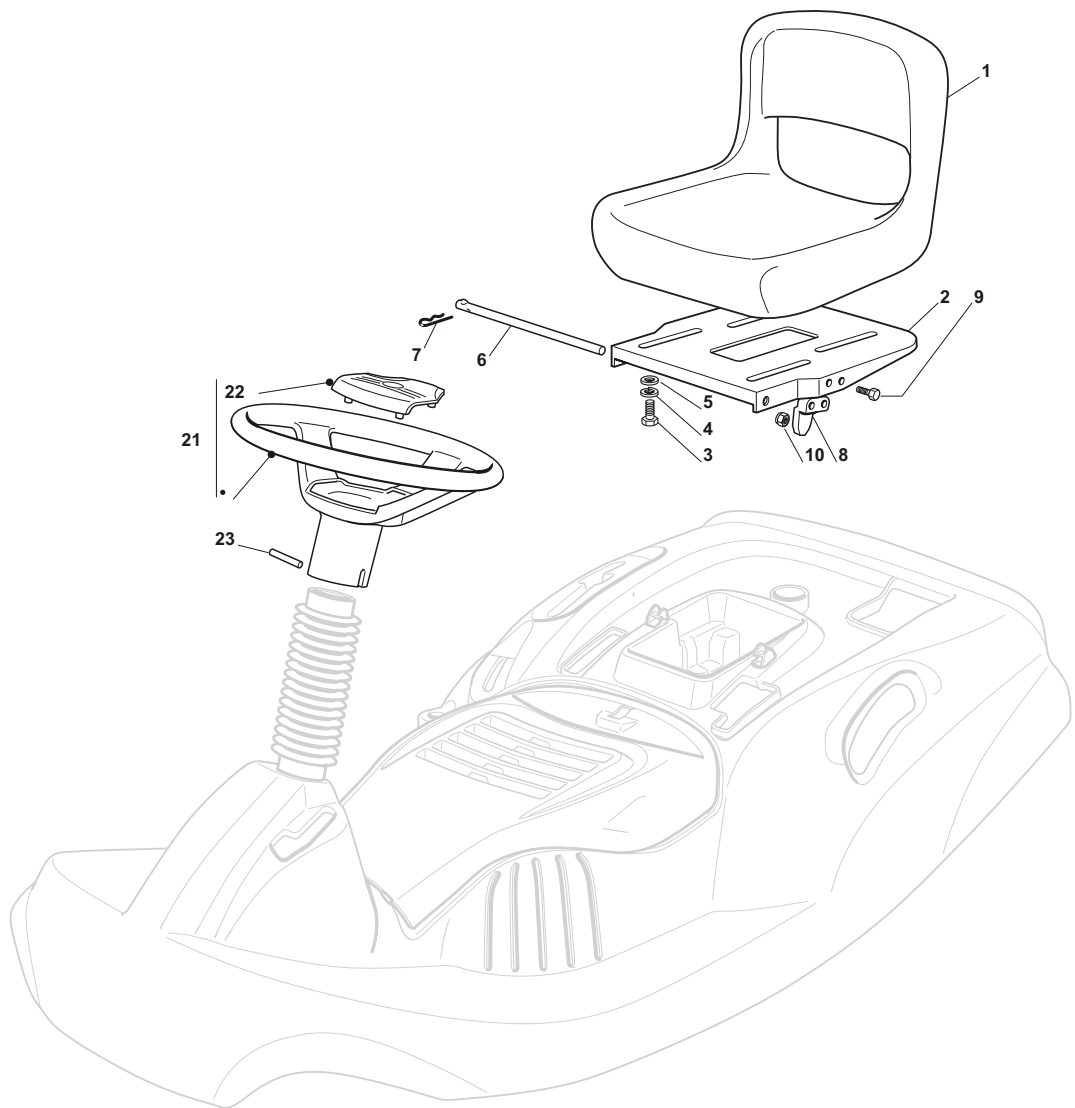

Seat & Steering Wheel							
POS	CODE	Q.TY	DESCRIZIONE	DESCRIPTION	DESCRIPTION	BESCHREIBUNG	NOTES
1	27722480/0	1	Sedile	Seat	Siege	Sitz	
2	27546039/1	1	Supporto Sedile	Support	Support	Halter	
3	12793101/0	4	Vite	Screw	Vis	Schraube	
4	12583500/0	4	Grower	Grower	Grower	Grower	
5	12523060/0	4	Rondella	Washer	Rondelle	Scheibe	
6	27864052/0	1	Perno Sedile	Pin	Pivot	Bolzen	
7	24487997/0	1	Coppiglia	Cotter Pin	Goupille	Splint	
8	27063021/1	1	Camma	Cam	Came	Nocken	
9	12789100/0	2	Vite	Screw	Vis	Schraube	
10	12154330/0	2	Dado	Nut	Ecrou	Mutter	
21	25961218/0	1	Volante	Steering Wheel	Volant	Lenkrad	
22	25580501/0	1	Tappo	Cap	Bouchon	Stopfen	
23	12620305/0	1	Spina	Pin	Goupille	Stift