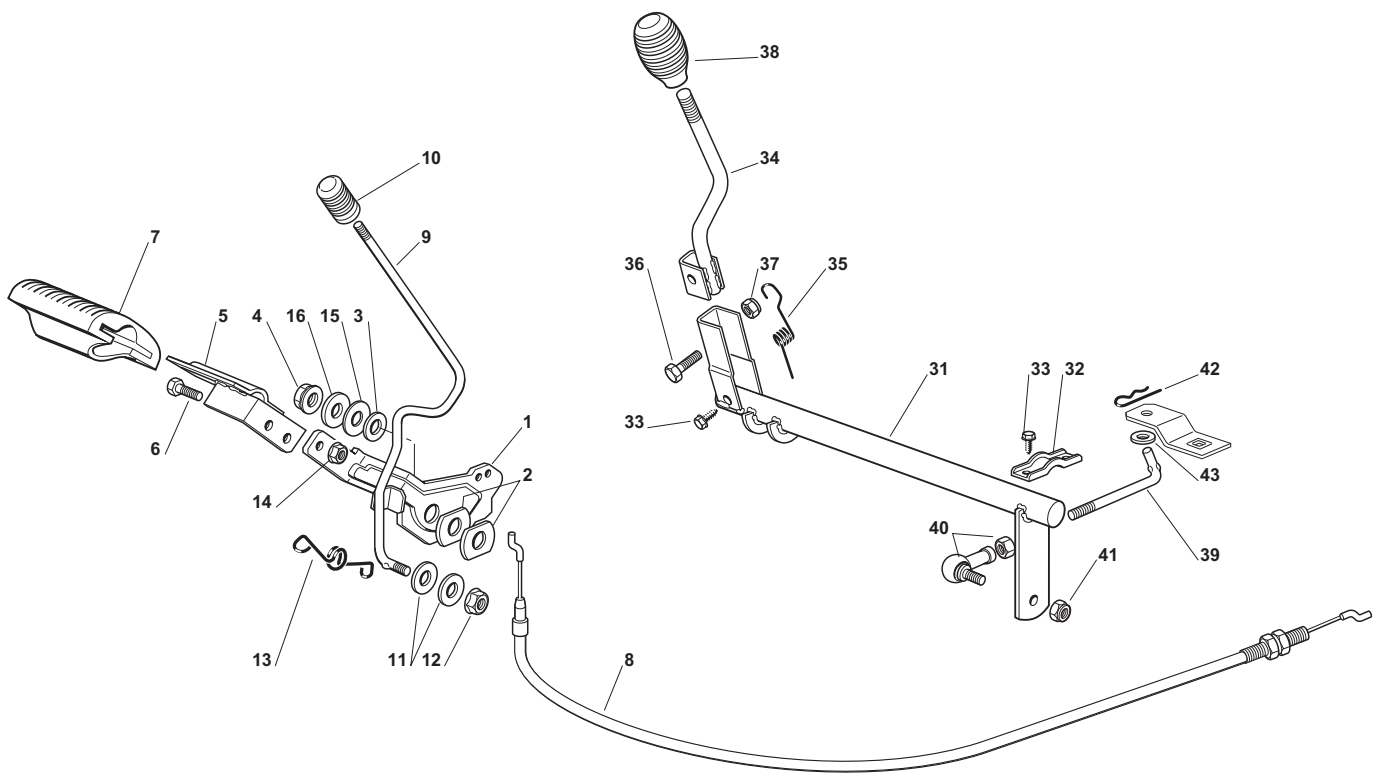

Drive And Brake Controls							
POS	CODE	Q.TY	DESCRIZIONE	DESCRIPTION	DESCRIPTION	BESCHREIBUNG	NOTES
1	27500051/0	1	Pedale Freno	Pedal	Pedal	Pedal	
2	27670054/0	2	Rondella	Washer	Rondelle	Scheibe	
3	12521350/0	1	Rondella	Washer	Rondelle	Scheibe	
4	12154210/0	1	Dado	Nut	Écrou	Mutter	
5	84503005/0	1	Pedale Freno Sup.	Pedal Upper	Pedal Superieur	Pedal, Ober	
6	112791200/1	2	Vite	Screw	Vis	Schraube	
7	25110269/0	1	Copristaffa	Clamp Cover	Couvre Etrier	Bridedeckel	
8	84207105/0	1	Filo	Cable	Fil	Kabel	
9	27034064/1	1	Asta	Rod	Barre	Stange	
10	27395050/1	1	Manopolina	Knob	Poignee	Knopf	
11	25670011/0	2	Rondella	Washer	Rondelle	Scheibe	
12	12154210/0	1	Dado	Nut	Écrou	Mutter	
13	27430564/0	1	Molla	Spring	Ressort	Feder	
14	12292102/0	2	Dado	Nut	Écrou	Mutter	
15	27670055/0	1	Rondella	Washer	Rondelle	Scheibe	
16	12523060/0	1	Rondella	Washer	Rondelle	Scheibe	
31	84001021/0	1	Asse Cambio	Axle	Axe	Achse	
32	27546015/1	2	Piastrina	Plate	Plaque	Platte	
33	12729600/0	5	Vite	Screw	Vis	Schraube	
34	84317071/0	1	Leva	Gearshift	Levier	Hebel	
35	27430570/1	1	Molla	Spring	Ressort	Feder	
36	12674700/0	1	Vite	Screw	Vis	Schraube	
37	12154510/0	1	Dado	Nut	Écrou	Mutter	
38	25394510/0	1	Manopola	Knob	Poignee	Knopf	
39	27034063/0	1	Asta	Rod	Barre	Stange	
40	22746601/0	1	Snodo	Joint	Joint	Gelenk	
41	12155000/0	1	Dado	Nut	Écrou	Mutter	
42	24487997/0	1	Coppiglia	Cotter Pin	Goupille	Splint	
43	25670011/0	1	Rondella	Washer	Rondelle	Scheibe