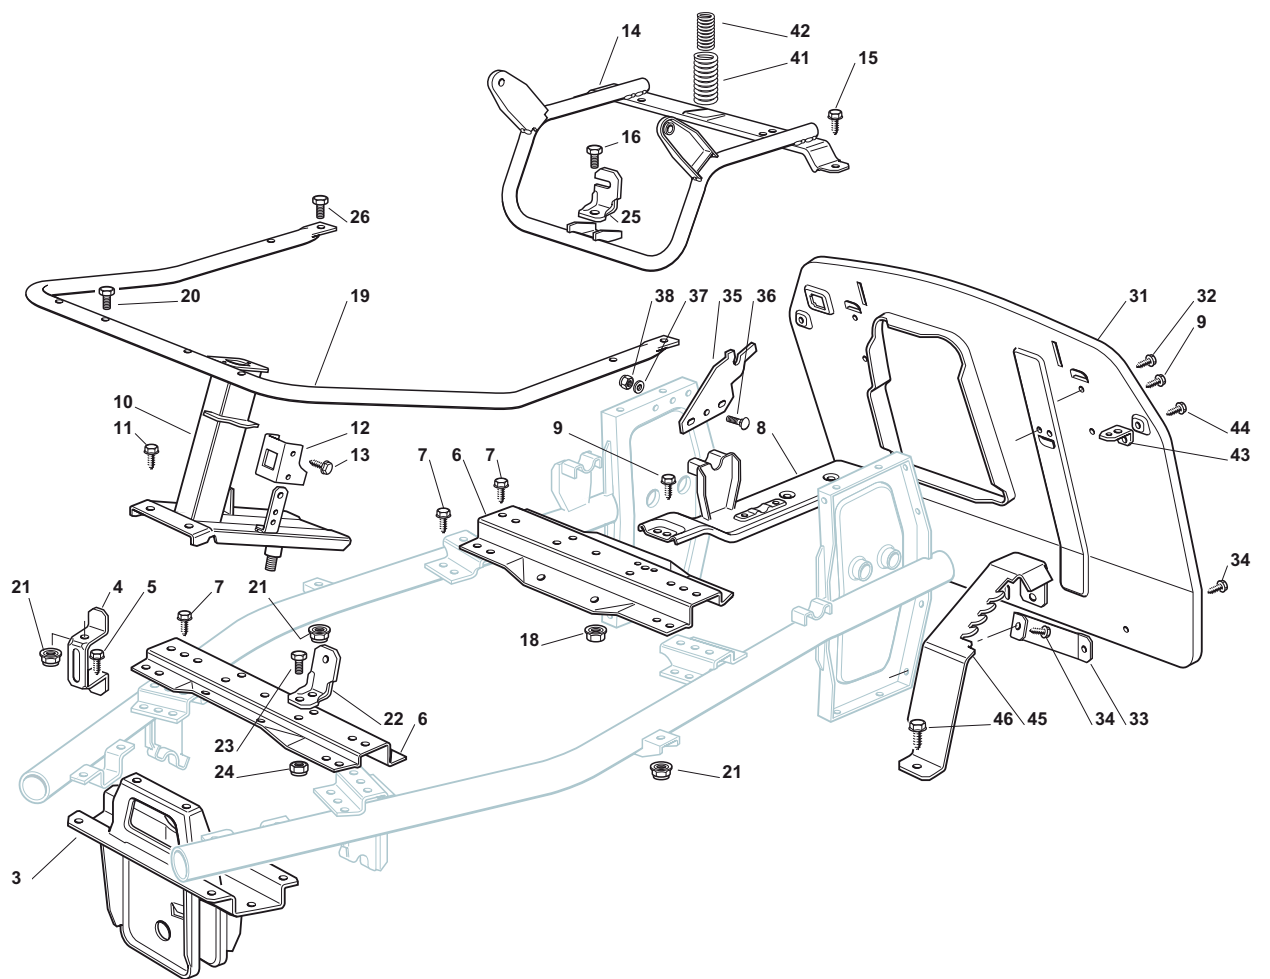

Chassis							
POS	CODE	Q.TY	DESCRIZIONE	DESCRIPTION	DESCRIPTION	BESCHREIBUNG	NOTES
3	84783015/1	1	Supporto Avantreno	Support	Support	Halter	
4	27772121/0	2	Staffa	Clamp	Etrier	Bride	
5	12735121/0	6	Vite	Screw	Vis	Schraube	
6	27650115/1	2	Rinforzo Centrale	Stiffening	Renforcement	Verstaerkung	
7	12735121/0	10	Vite	Screw	Vis	Schraube	
8	84650105/0	1	Rinforzo	Stiffening	Renforcement	Verstaerkung	
9	12735121/0	4	Vite	Screw	Vis	Schraube	
10	84783037/0	1	Supp. Piantone,(GGP Engine)	Support ,(GGP Engine)	Support ,(GGP Engine)	Halter ,(GGP Engine)	
10	384783055/0	1	Supp. Piantone,(B&S Engine)	Support ,(B&S Engine)	Support ,(B&S Engine)	Halter ,(B&S Engine)	
11	12735121/0	6	Vite	Screw	Vis	Schraube	
12	27772095/0	1	Supporto Micro Lama	Support	Support	Halter	
13	12735105/0	2	Vite	Screw	Vis	Schraube	
14	384801117/2	1	Supporto Sedile	Support	Support	Halter	
15	12735121/0	2	Vite	Screw	Vis	Schraube	
16	12793701/0	1	Vite	Screw	Vis	Schraube	
18	12293201/0	1	Dado	Nut	Ecrou	Mutter	
19	27869057/0	1	Supporto Pedane	Support	Support	Halter	
20	12792099/0	2	Vite	Screw	Vis	Schraube	
21	12154510/0	4	Dado	Nut	Ecrou	Mutter	
22	27773077/0	1	Squadretta	Angle Bracket	Equerre	Winkel	
23	12791011/0	1	Vite	Screw	Vis	Schraube	
24	12154510/0	1	Dado	Nut	Ecrou	Mutter	
25	27753081/0	1	Squadretta	Angle Bracket	Equerre	Winkel	
26	12791500/0	2	Vite	Screw	Vis	Schraube	
31	84545061/0	1	Piastra Posteriore	Rear Plate	Plaque Arriere	Hintere Platte	
32	12735121/0	4	Vite	Screw	Vis	Schraube	
33	27650111/0	2	Rinforzo	Stiffening	Renforcement	Verstaerkung	
34	12735121/0	4	Vite	Screw	Vis	Schraube	
35	27772131/0	2	Staffa	Clamp	Etrier	Bride	
36	12818690/0	2	Vite	Screw	Vis	Schraube	
37	12521350/0	2	Rondella	Washer	Rondelle	Scheibe	
38	12155000/0	2	Dado	Nut	Ecrou	Mutter	
41	27430567/0	1	Molla	Spring	Ressort	Feder	
42	127430569/2	1	Molla	Spring	Ressort	Feder	
43	27753073/0	2	Squadretta	Angle Bracket	Equerre	Winkel	
44	12729600/0	2	Vite	Screw	Vis	Schraube	
45	27734059/0	1	Settore Sollevamento	Rack	Cremaillere	Zahnschiene	
46	12735121/0	2	Vite	Screw	Vis	Schraube