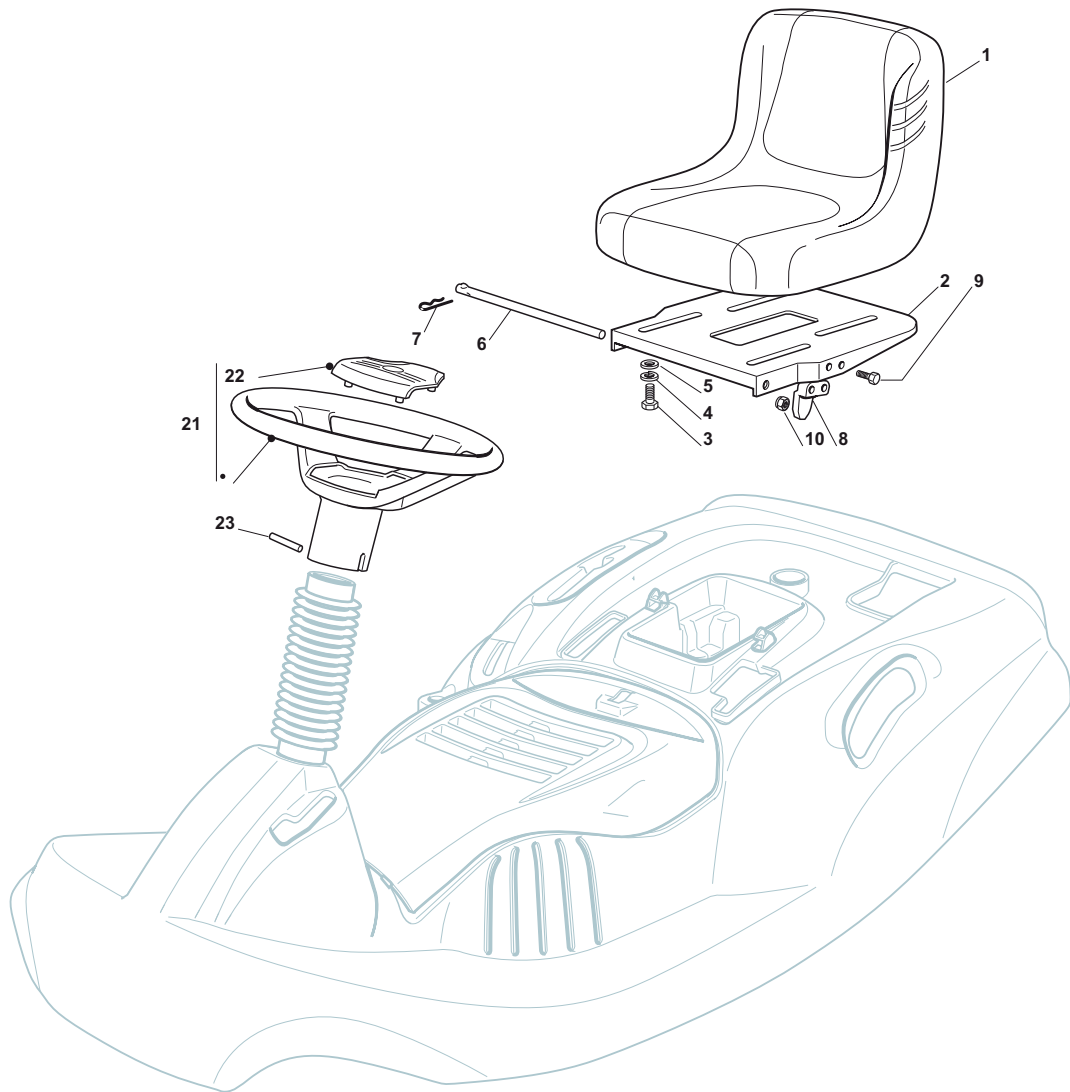

Seat & Steering Wheel							
POS	CODE	Q.TY	DESCRIZIONE	DESCRIPTION	DESCRIPTION	BESCHREIBUNG	NOTES
1	25722463/0	1	Sedile	Seat	Siege	Sitz	
2	27546039/1	1	Supporto Sedile	Support	Support	Halter	
3	12793101/0	4	Vite	Screw	Vis	Schraube	
4	12583500/0	4	Grower	Grower	Grower	Grower	
5	12523060/0	4	Rondella	Washer	Rondelle	Scheibe	
6	27864052/0	1	Perno Sedile	Pin	Pivot	Bolzen	
7	24487997/0	1	Coppiglia	Cotter Pin	Goupille	Splint	
8	27063021/1	1	Camma	Cam	Came	Nocken	
9	12789100/0	2	Vite	Screw	Vis	Schraube	
10	12154330/0	2	Dado	Nut	Ecrou	Mutter	
21	25961211/0	1	Volante	Steering Wheel	Volant	Lenkrad	
22	325580500/0	1	Tappo	Cap	Bouchon	Stopfen	
23	12620305/0	1	Spina	Pin	Goupille	Stift