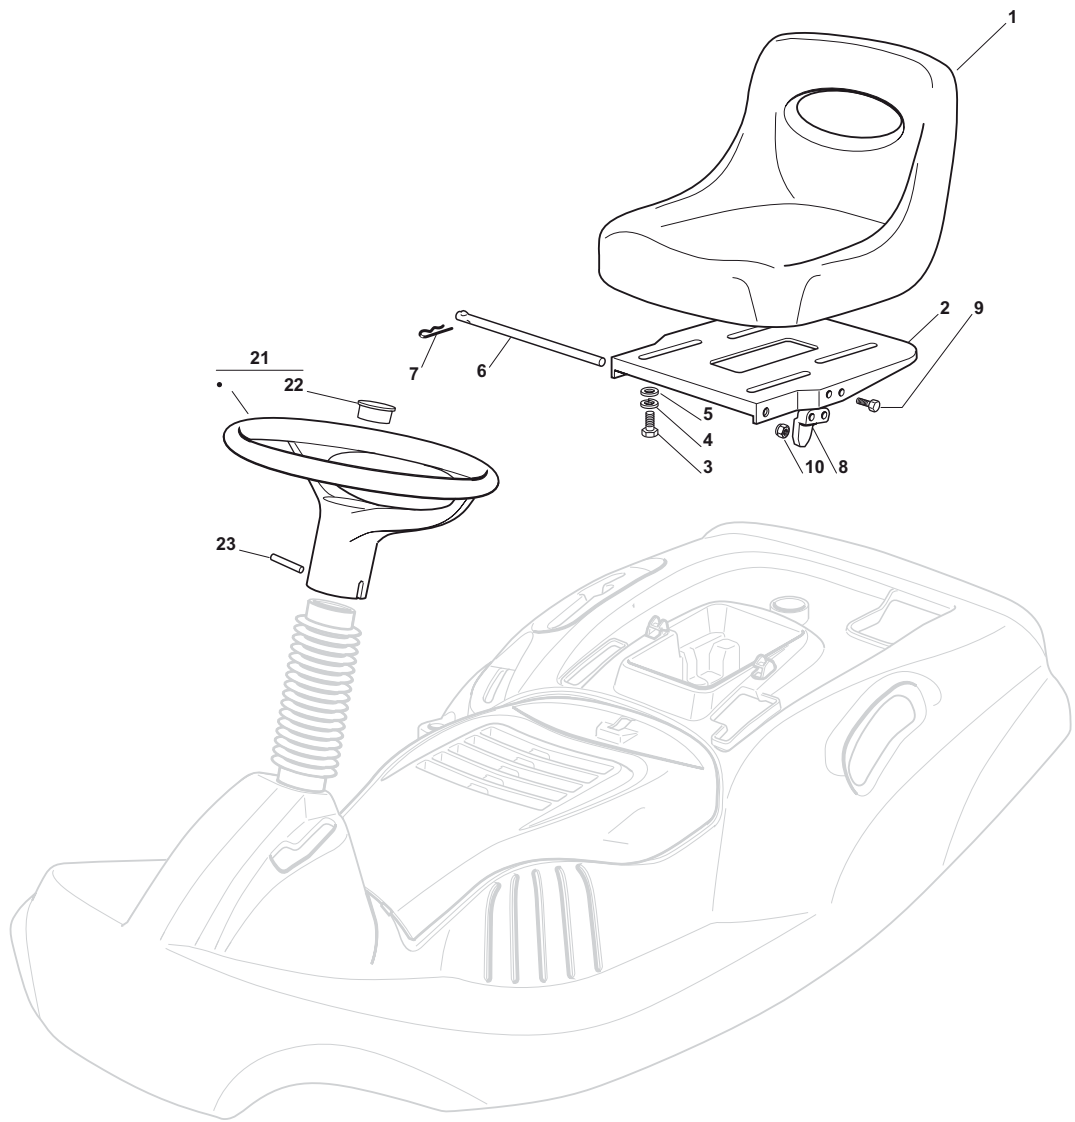

Seat & Steering Wheel							
POS	CODE	Q.TY	DESCRIZIONE	DESCRIPTION	DESCRIPTION	BESCHREIBUNG	NOTES
1	25722453/1	1	Sedile	Seat	Siege	Sitz	
2	27546039/1	1	Supporto Sedile	Support	Support	Halter	
3	12793101/0	4	Vite	Screw	Vis	Schraube	
4	12583500/0	4	Grower	Grower	Grower	Grower	
5	12523060/0	4	Rondella	Washer	Rondelle	Scheibe	
6	27864052/0	1	Perno Sedile	Pin	Pivot	Bolzen	
7	24487997/0	1	Coppiglia	Cotter Pin	Goupille	Splint	
8	27063021/1	1	Camma	Cam	Came	Nocken	
9	12789100/0	2	Vite	Screw	Vis	Schraube	
10	12154330/0	2	Dado	Nut	Ecrou	Mutter	
21	27961230/0	1	Volante	Steering Wheel	Volant	Lenkrad	
22	25120230/0	1	Tappo	Cap	Bouchon	Stopfen	
23	12620305/0	1	Spina	Pin	Goupille	Stift