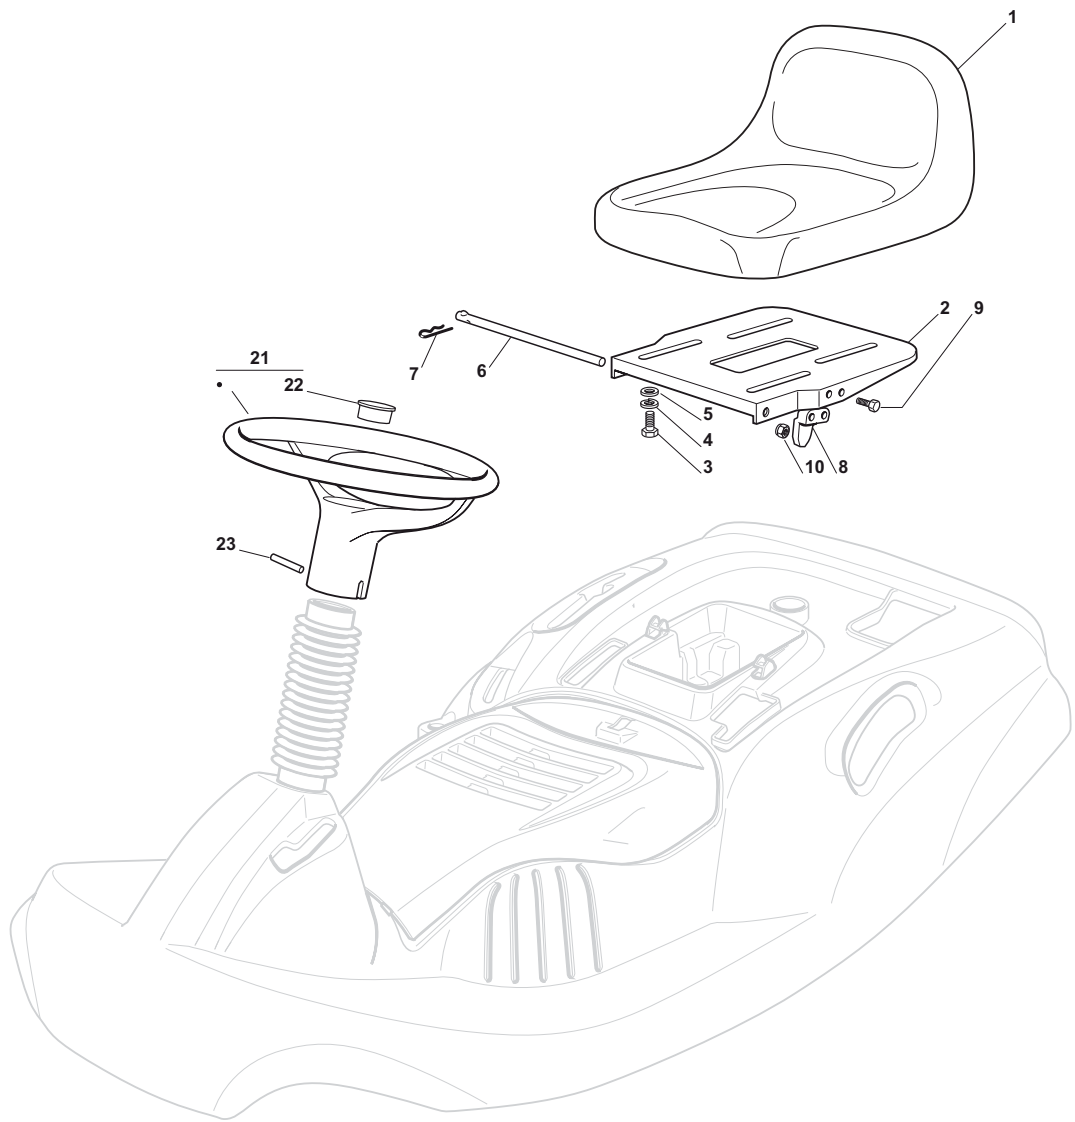

Seat & Steering Wheel							
POS	CODE	Q.TY	DESCRIZIONE	DESCRIPTION	DESCRIPTION	BESCHREIBUNG	NOTES
1	125722470/0	1	Sedile	Seat	Siege	Sitz	
2	27546039/1	1	Supporto Sedile	Support	Support	Halter	
3	12793101/0	4	Vite	Screw	Vis	Schraube	
4	12583500/0	4	Grower	Grower	Grower	Grower	
5	12523060/0	4	Rondella	Washer	Rondelle	Scheibe	
6	27864052/0	1	Perno Sedile	Pin	Pivot	Bolzen	
7	24487997/0	1	Coppiglia	Cotter Pin	Goupille	Splint	
8	27063021/1	1	Camma	Cam	Came	Nocken	
9	12789100/0	2	Vite	Screw	Vis	Schraube	
10	12154330/0	2	Dado	Nut	Ecrou	Mutter	
21	27961230/0	1	Volante	Steering Wheel	Volant	Lenkrad	
22	25120230/0	1	Tappo	Cap	Bouchon	Stopfen	
23	12620305/0	1	Spina	Pin	Goupille	Stift