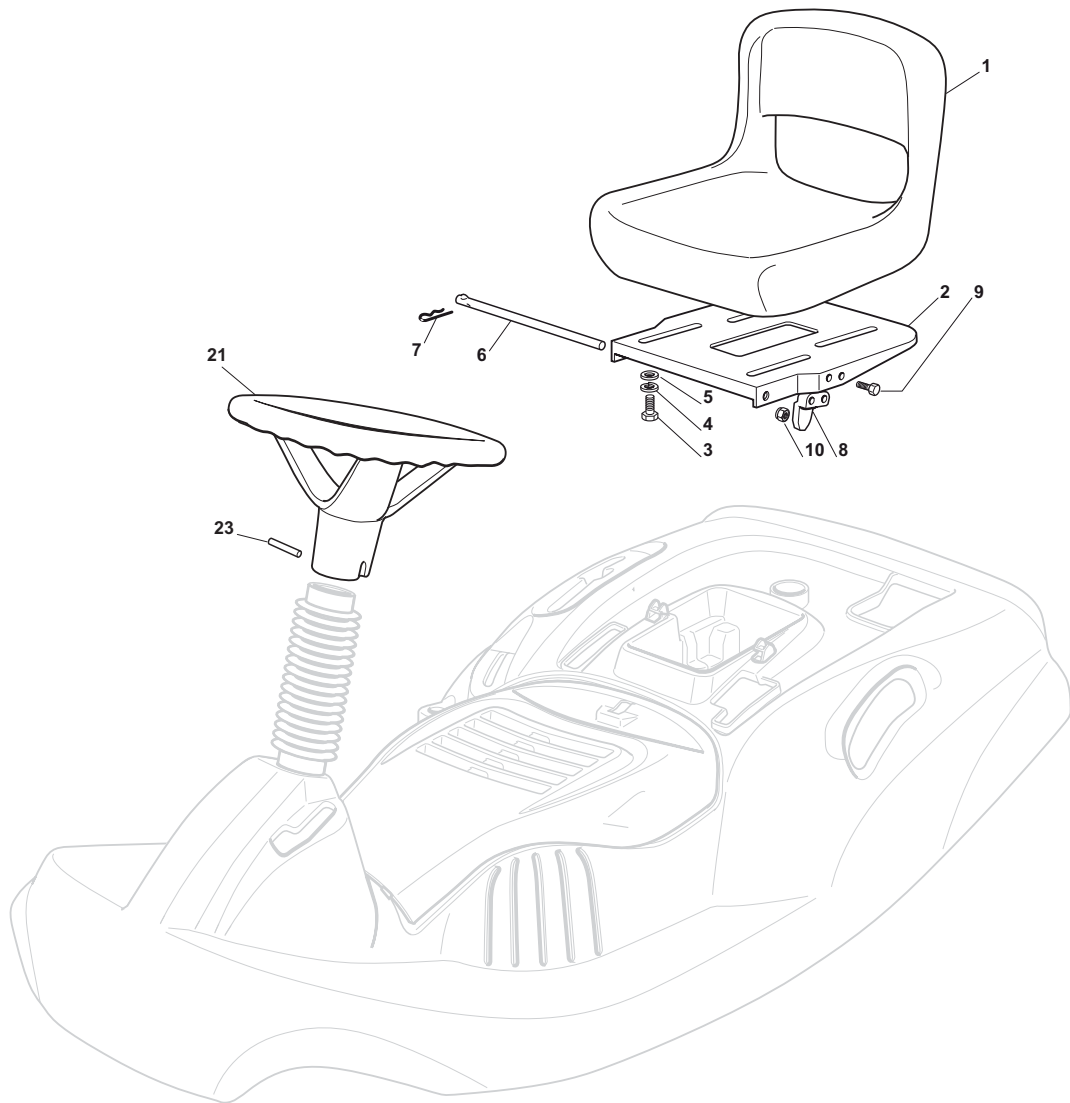

Seat & Steering Wheel							
POS	CODE	Q.TY	DESCRIZIONE	DESCRIPTION	DESCRIPTION	BESCHREIBUNG	NOTES
1	27722480/0	1	Sedile	Seat	Siege	Sitz	
2	27546039/1	1	Supporto Sedile	Support	Support	Halter	
3	12793101/0	4	Vite	Screw	Vis	Schraube	
4	12583500/0	4	Grower	Grower	Grower	Grower	
5	12523060/0	4	Rondella	Washer	Rondelle	Scheibe	
6	27864052/0	1	Perno Sedile	Pin	Pivot	Bolzen	
7	24487997/0	1	Coppiglia	Cotter Pin	Goupille	Splint	
8	27063021/1	1	Camma	Cam	Came	Nocken	
9	12789100/0	2	Vite	Screw	Vis	Schraube	
10	12154330/0	2	Dado	Nut	Ecrou	Mutter	
21	27961231/0	1	Volante	Steering Wheel	Volant	Lenkrad	
23	12620305/0	1	Spina	Pin	Goupille	Stift