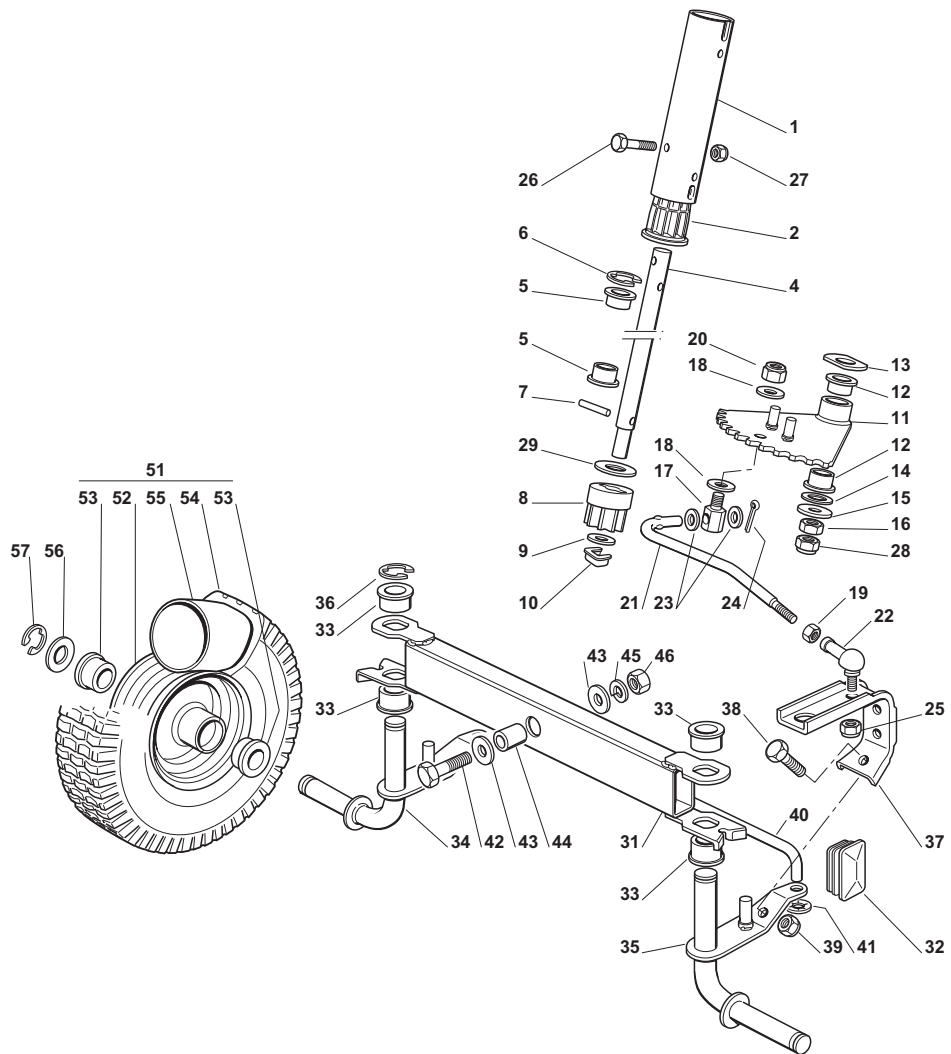

Steering							
POS	CODE	Q.TY	DESCRIZIONE	DESCRIPTION	DESCRIPTION	BESCHREIBUNG	NOTES
1	27340305/1	1	Prolunga Piantone	Colum Extension	Tube Extension	Verlängerungsstück	
2	27047005/1	1	Bussola	Bush	Douille	Buchse	
4	27520052/0	1	Piantone Sterzo	Steering Column	Tube De Direction	Lenkungsäule	
5	27047004/0	2	Bussola	Bush	Douille	Buchse	
6	12001010/0	1	Anello Elastico	Snap Ring	Anneau Ressort	Sprengring	
7	12622650/0	1	Spina	Pin	Goupille	Stift	
8	27570050/0	1	Pignone	Pinion	Pignon	Ritzel	
9	12521370/0	1	Rondella	Washer	Rondelle	Scheibe	
10	12436030/0	1	Piastrina	Plate	Plaquette	Plattden	
11	84735553/1	1	Corona Sterzo	Ring Gear	Couronne	Zahnkranz	
12	27047004/0	2	Bussola	Bush	Douille	Buchse	
13	27670054/0	1	Rondella	Washer	Rondelle	Scheibe	
14	22672152/0	1	Rondella	Washer	Rondelle	Scheibe	
15	12523070/0	1	Rondella	Washer	Rondelle	Scheibe	
16	12293200/0	1	Dado	Nut	Ecrou	Mutter	
17	25510056/0	1	Perno	Pin	Pivot	Bolzen	
18	25670008/1	2	Rondella	Washer	Rondelle	Scheibe	
19	12293200/0	1	Dado	Nut	Ecrou	Mutter	
20	12156602/0	1	Dado	Nut	Ecrou	Mutter	
21	27034066/2	1	Asta	Rod	Barre	Stange	
22	122746610/0	1	Snodo	Joint	Joint	Gelenk	
23	25670008/1	2	Rondella	Washer	Rondelle	Scheibe	
24	12141418/0	1	Coppiglia	Cotter Pin	Goupille	Splint	
25	12155000/0	1	Dado	Nut	Ecrou	Mutter	
26	12689515/0	2	Vite	Screw	Vis	Schraube	
27	12154510/0	2	Dado	Nut	Ecrou	Mutter	
28	12155000/0	1	Dado	Nut	Ecrou	Mutter	
29	27670054/0	1	Rondella	Washer	Rondelle	Scheibe	
31	84034059/0	1	Bilanciere	Equalizer	Balancier	Kipphebel	
32	18737852/0	2	Tappo Chiusura	Cap	Bouchon	Verschluss	
33	27047004/0	4	Bussola	Bush	Douille	Buchse	
34	84230405/0	1	Fusello Destro	Right Stub Axle	Fuseau Droite	Rechter Achsschenkel	
35	84230407/0	1	Fusello Sinistro	Left Stub Axle	Fuseau Gauche	Linker Achsschenkel	
36	12000970/0	1	Anello Elastico	Snap Ring	Anneau Ressort	Sprengring	
37	27787041/0	1	Supporto	Support	Support	Halter	
38	12793102/0	1	Vite	Screw	Vis	Schraube	
39	12155000/0	1	Dado	Nut	Ecrou	Mutter	
40	27840051/0	1	Tirante	Tie Rod	Tirant	Spannstange	
41	12604899/0	2	Fissatore A Corona	Crown Fastener	Fixateur A Couronne	Kronescheibe	
42	12692695/0	1	Vite	Screw	Vis	Schraube	
43	12523100/0	2	Rondella	Washer	Rondelle	Scheibe	
44	25160016/0	1	Distanziale	Spacer	Entretoise	Entfernungsstück	
45	12587100/0	1	Grower	Grower	Grower	Grower	
46	12295300/0	1	Dado	Nut	Ecrou	Mutter	
51	84680056/1	2	Ass. Ruota Anteriore	Front Wheel	Roue Avant	Vorderrad	
52	84044002/0	2	Cerchio	Rimm	Bandage Roue	Vorderrad Felger	
53	27045070/0	4	Boccola	Bush	Douille	Buchse	
54	27590058/0	2	Pneumatico	Shoe	Pneu	Reifen	
55	27590056/0	2	Camera D'Aria	Inner Tube	Chambre A Aire	Reifenschlauch	
56	12521390/0	2	Rondella	Washer	Rondelle	Scheibe	
57	12000970/0	2	Anello Elastico	Snap Ring	Anneau Ressort	Sprengring