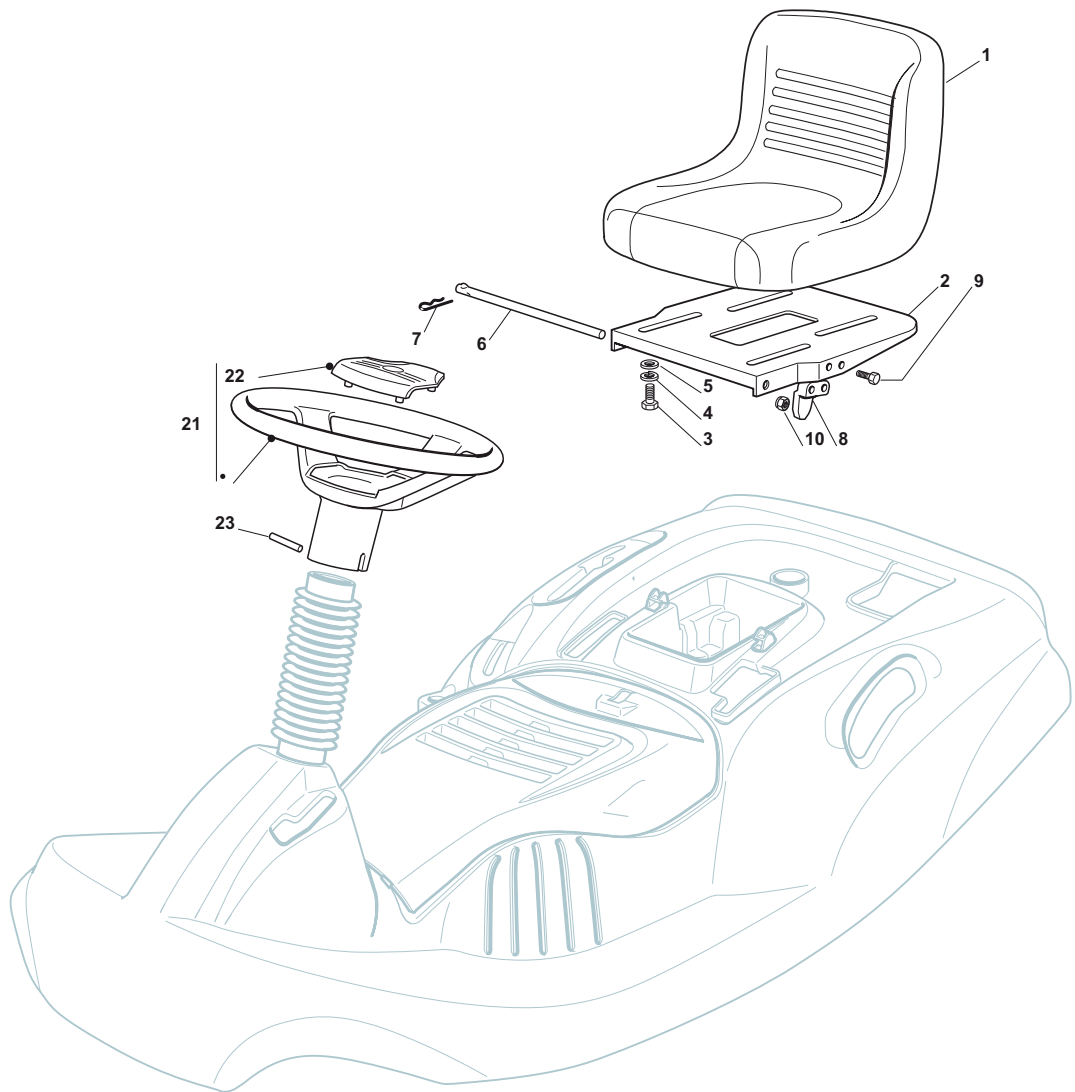

Seat & Steering Wheel							
POS	CODE	Q.TY	DESCRIZIONE	DESCRIPTION	DESCRIPTION	BESCHREIBUNG	NOTES
1	125722471/0	1	Sedile	Seat	Siege	Sitz	
2	27546039/1	1	Supporto Sedile	Support	Support	Halter	
3	12793101/0	4	Vite	Screw	Vis	Schraube	
4	12583500/0	4	Grower	Grower	Grower	Grower	
5	12523060/0	4	Rondella	Washer	Rondelle	Scheibe	
6	27864052/0	1	Perno Sedile	Pin	Pivot	Bolzen	
7	24487997/0	1	Coppiglia	Cotter Pin	Goupille	Splint	
8	27063021/1	1	Camma	Cam	Came	Nocken	
9	12789100/0	2	Vite	Screw	Vis	Schraube	
10	12154330/0	2	Dado	Nut	Ecrou	Mutter	
21	27961232/0	1	Volante	Steering Wheel	Volant	Lenkrad	
22	25580501/0	1	Tappo	Cap	Bouchon	Stopfen	
23	12620305/0	1	Spina	Pin	Goupille	Stift