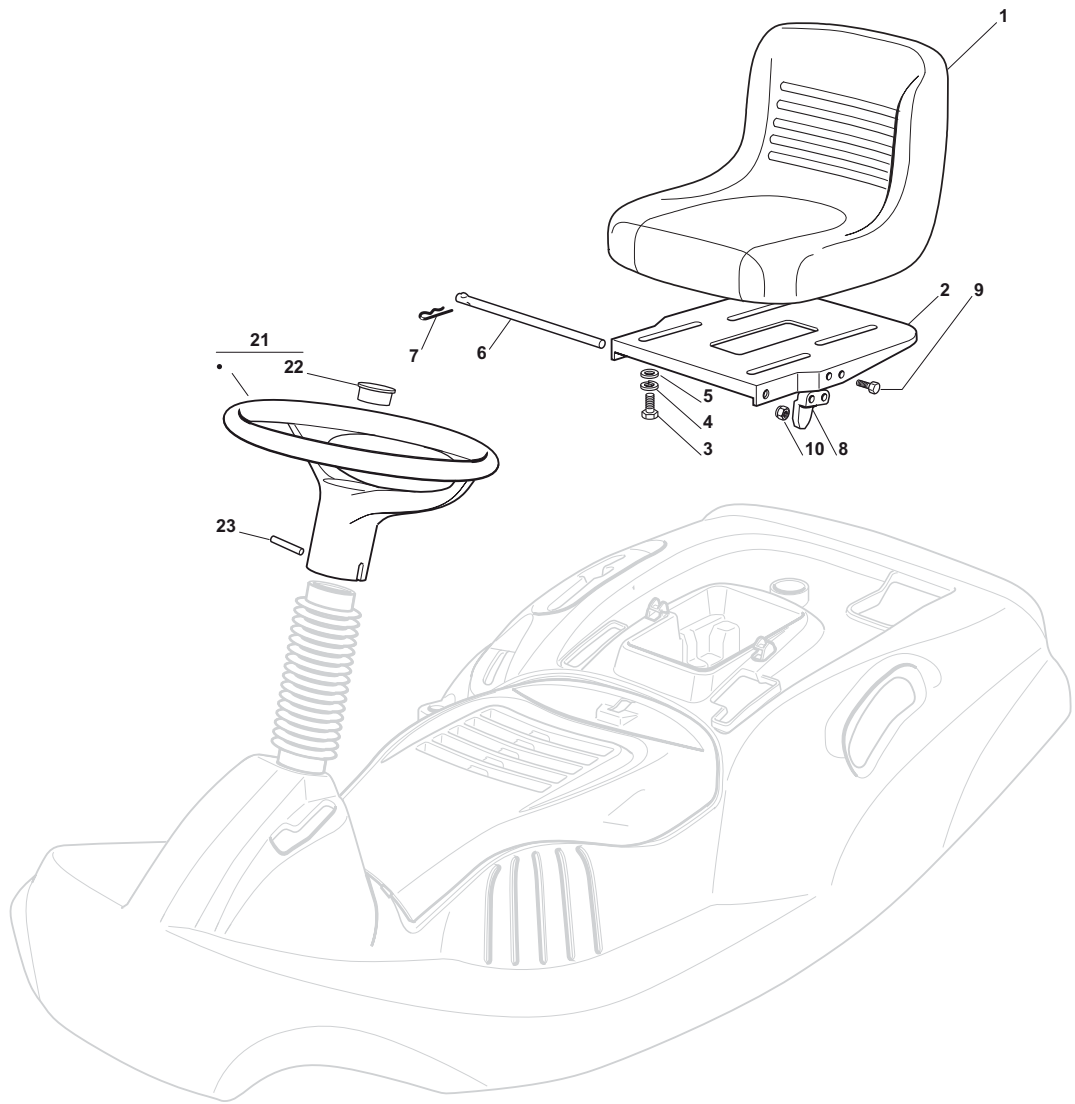

Seat & Steering Wheel							
POS	CODE	Q.TY	DESCRIZIONE	DESCRIPTION	DESCRIPTION	BESCHREIBUNG	NOTES
1	125722471/0	1	Sedile	Seat	Siege	Sitz	
2	27546039/1	1	Supporto Sedile	Support	Support	Halter	
3	12793101/0	4	Vite	Screw	Vis	Schraube	
4	12583500/0	4	Grower	Grower	Grower	Grower	
5	12523060/0	4	Rondella	Washer	Rondelle	Scheibe	
6	27864052/0	1	Perno Sedile	Pin	Pivot	Bolzen	
7	24487997/0	1	Coppiglia	Cotter Pin	Goupille	Splint	
8	27063021/1	1	Camma	Cam	Came	Nocken	
9	12789100/0	2	Vite	Screw	Vis	Schraube	
10	12154330/0	2	Dado	Nut	Ecrou	Mutter	
21	27961230/0	1	Volante	Steering Wheel	Volant	Lenkrad	
22	25120230/0	1	Tappo	Cap	Bouchon	Stopfen	
23	12620305/0	1	Spina	Pin	Goupille	Stift