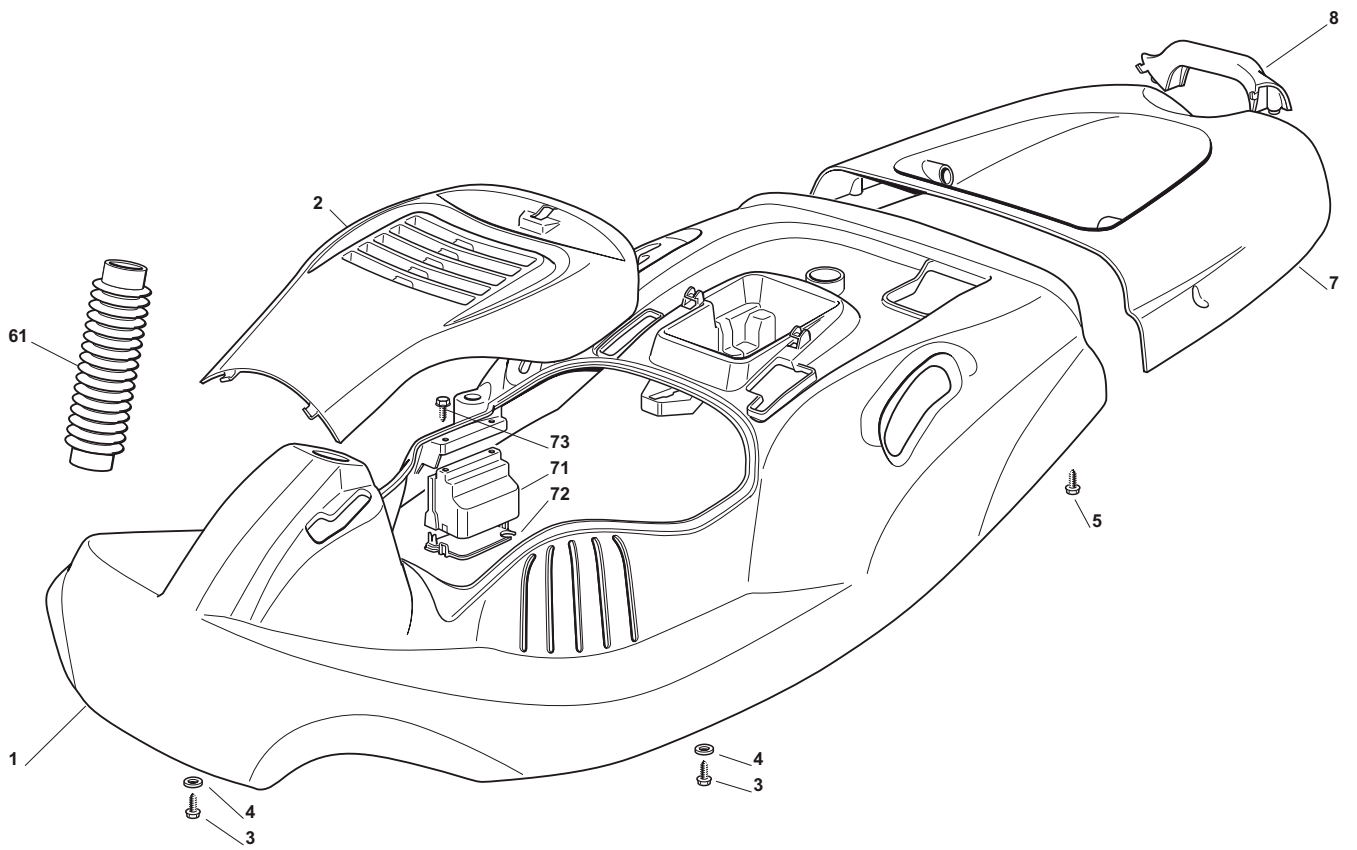

THIS INFORMATION IS NOT INTENDED FOR SALE OR RESALE, AND THIS NOTICE MUST REMAIN ON ALL COPIES.

GLOBAL GARDEN PRODUCTS

Chassis							
POS	CODE	Q.TY	DESCRIZIONE	DESCRIPTION	DESCRIPTION	BESCHREIBUNG	NOTES
3	84783015/1	1	Supporto Avantreno	Support	Support	Halter	
4	27772121/0	2	Staffa	Clamp	Etrier	Bride	
5	12735121/0	6	Vite	Screw	Vis	Schraube	
6	27650115/1	2	Rinforzo Centrale	Stiffening	Renforcement	Verstaerkung	
7	12735121/0	10	Vite	Screw	Vis	Schraube	
8	84650105/0	1	Rinforzo	Stiffening	Renforcement	Verstaerkung	
9	12735121/0	4	Vite	Screw	Vis	Schraube	
10	84783037/0	1	Supp. Piantone,(GGP Engine)	Support ,(GGP Engine)	Support ,(GGP Engine)	Halter ,(GGP Engine)	
10	384783055/0	1	Supp. Piantone,(B&S Engine)	Support ,(B&S Engine)	Support ,(B&S Engine)	Halter ,(B&S Engine)	
11	12735121/0	6	Vite	Screw	Vis	Schraube	
12	27772095/0	1	Supporto Micro Lama	Support	Support	Halter	
13	12735105/0	2	Vite	Screw	Vis	Schraube	
14	384801117/2	1	Supporto Sedile	Support	Support	Halter	
15	12735121/0	2	Vite	Screw	Vis	Schraube	
16	12793701/0	1	Vite	Screw	Vis	Schraube	
18	12293201/0	1	Dado	Nut	Ecrou	Mutter	
19	27869057/0	1	Supporto Pedane	Support	Support	Halter	
20	12792099/0	2	Vite	Screw	Vis	Schraube	
21	12154510/0	4	Dado	Nut	Ecrou	Mutter	
22	27773077/0	1	Squadretta	Angle Bracket	Equerre	Winkel	
23	12791011/0	1	Vite	Screw	Vis	Schraube	
24	12154510/0	1	Dado	Nut	Ecrou	Mutter	
25	27753081/0	1	Squadretta	Angle Bracket	Equerre	Winkel	
26	12791500/0	2	Vite	Screw	Vis	Schraube	
31	84545061/0	1	Piastra Posteriore	Rear Plate	Plaque Arriere	Hintere Platte	
32	12735121/0	4	Vite	Screw	Vis	Schraube	
33	27650111/0	2	Rinforzo	Stiffening	Renforcement	Verstaerkung	
34	12735121/0	4	Vite	Screw	Vis	Schraube	
35	27772131/0	2	Staffa	Clamp	Etrier	Bride	
36	12818690/0	2	Vite	Screw	Vis	Schraube	
37	12521350/0	2	Rondella	Washer	Rondelle	Scheibe	
38	12155000/0	2	Dado	Nut	Ecrou	Mutter	
41	27430567/0	1	Molla	Spring	Ressort	Feder	
42	127430569/2	1	Molla	Spring	Ressort	Feder	
43	27753073/0	2	Squadretta	Angle Bracket	Equerre	Winkel	
44	12729600/0	2	Vite	Screw	Vis	Schraube	
45	27734059/0	1	Settore Sollevamento	Rack	Cremaillere	Zahnschiene	
46	12735121/0	2	Vite	Screw	Vis	Schraube	