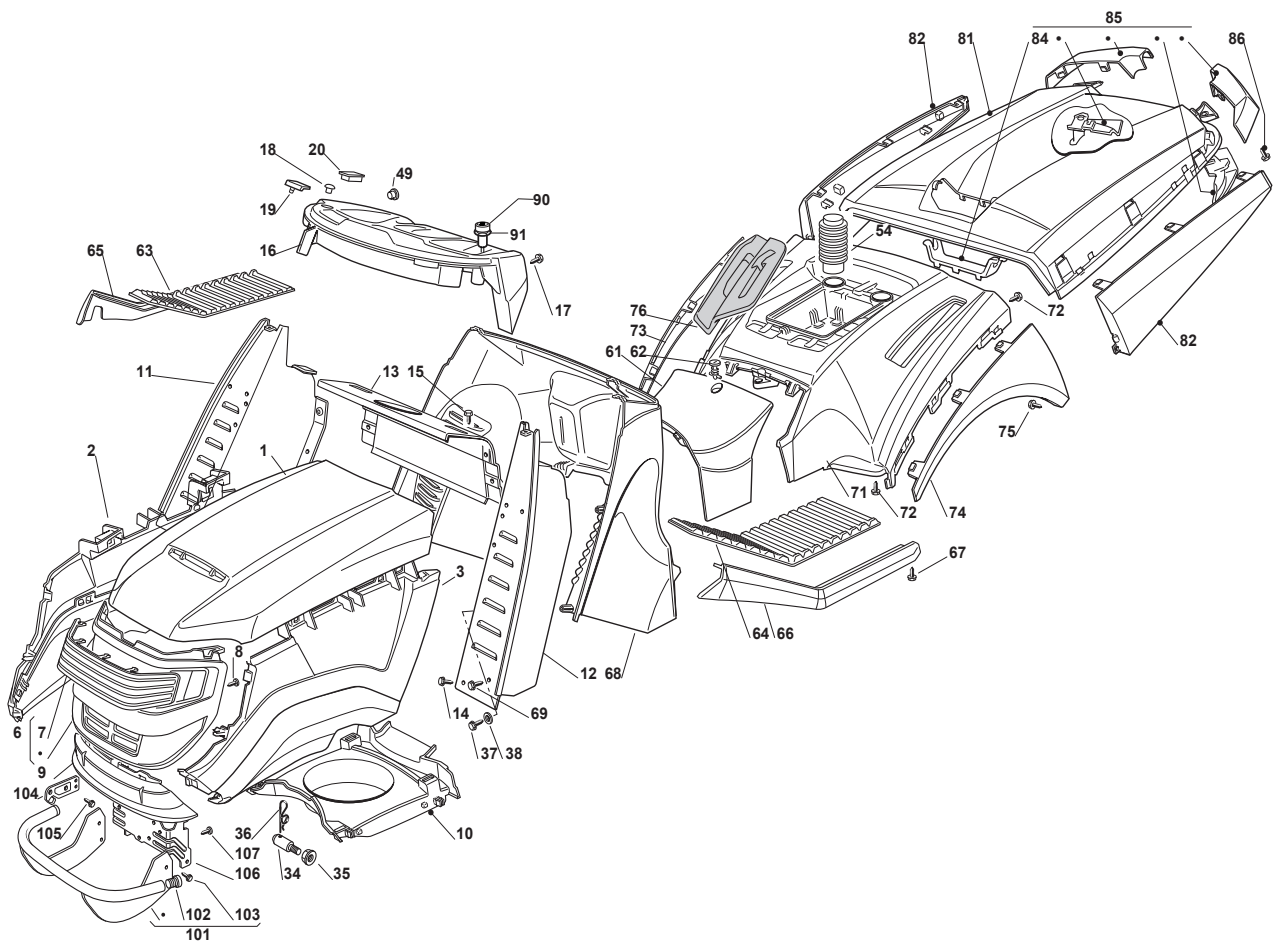

Fig.	Quantity	Part No	Description	Notes
83	2	122524970/2	Fulcrum Pin	
84	2	112155010/0	Nut	
85	1	325785147/2	Seat Support	
86	1	325318303/0	Stop Lever	
87	1	125510000/0	Pin	
88	1	125430202/1	Spring	
89	2	112604897/0	Elastic Washer	
90	1	125430285/0	Spring	
91	1	112789000/0	Screw	
92	1	112154330/0	Nut	
93	1	325060049/0	Seat Switch Cam	
94	2	112815050/0	Screw	
95	4	112521320/0	Washer	
96	2	112154330/0	Nut	
97	1	325755025/1	Bracket	
98	2	112735110/0	Screw	
99	2	112437502/0	Plate	
100	1	325430255/0	Spring	
101	2	125510119/0	Tie Rod	
102	2	124487997/0	Cotter Pin	
103	2	125510040/1	Pin	
104	2	112155000/0	Nut	
105	2	112155000/0	Nut	