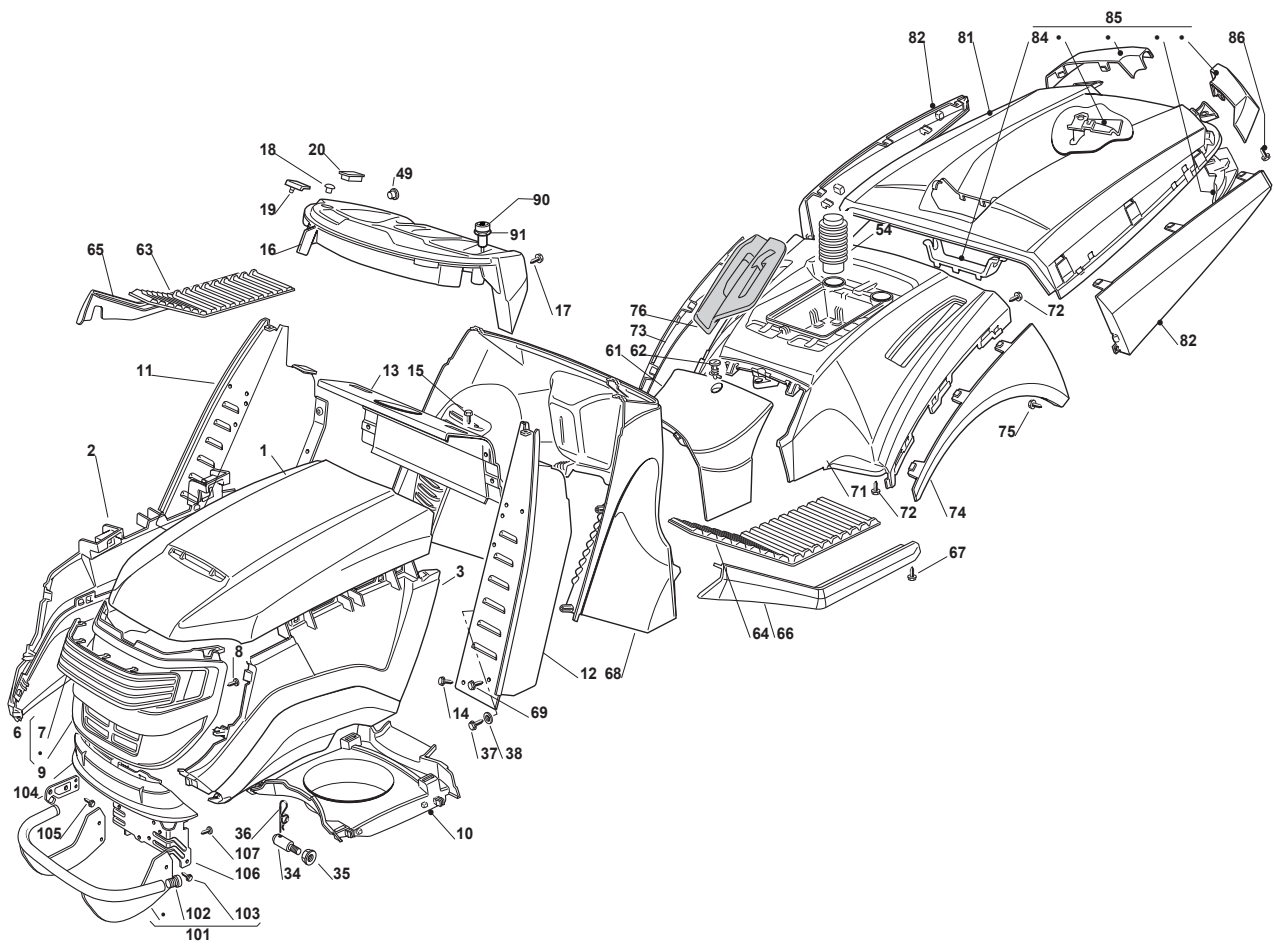

Fig.	Quantity	Part No	Description	Notes
1	1	325076871/0	Upper Engine Hood Red	
2	1	382394620/0	Hood, Right	
3	1	382394621/0	Hood, Left	
4	1	125961210/1	Steering Wheel	
5	1	325580501/0	Cap	
6	1	382394618/0	Hood, Front	
7	1	325410878/0	Grill	
8	6	112735403/0	Screw	
9	1	325076877/0	Lower Red Hood, Front	
10	1	325108031/0	Conveyor	
11	1	382785022/9	Right Dashboard Support	
12	1	382785021/8	Left Dashboard Support	
13	1	382785137/0	Central Dashboard Support	
14	2	112735110/0	Screw	
15	4	112735110/0	Screw	
16	1	325120248/0	Dashboard, Red	
16	1	325120253/0	Black Dashboard	
16	1	325120249/0	Dashboard, Red (Cruise Control)	for Cruise Control
16	1	325120254/0	Dashboard, Black (Cruise Control)	for Cruise Control
17	4	112728440/0	Screw	
18	2	125120200/0	Cap	
19	2	125260000/0	Grommet	
20	1	325120234/0	Cap	
21	1	112620299/0	Elastic Pin	
22	1	125722476/0	Seat	
23	4	112583500/0	Grower	
24	4	112793102/0	Screw	
34	2	125510079/1	Pin	
35	2	112293201/0	Nut	
36	1	124487998/0	Cotter Pin	
37	2	112731350/0	Screw	
38	2	112521330/0	Washer	
49	1	325120233/0	Cap	
54	2	325737002/0	Hood	
61	1	325110306/0	Cover (Hydro)	
62	1	125580020/2	Stake	
63	1	325110278/1	Right Footboard Cover	
64	1	325110279/0	Left Footboard Cover	
65	1	325599000/0	Right Profile Grey	
66	1	325599001/0	Left Profil	
67	6	112731580/0	Screw	
68	1	325785228/1	Dashboard Support	
69	7	112735403/0	Screw	
71	1	325109744/0	Red Wheels Cover	
72	4	112735402/0	Screw	
73	1	325109747/0	Wheels Cover	
74	1	325109748/0	Left Wheel Cover	
75	2	112728686/0	Screw	
76	1	325207129/0	Cover, Can Holder Tcx Hydro Black	
81	1	325110302/0	Red Grass-Catcher Cover	
82	1	382110255/0	Cover Assy	