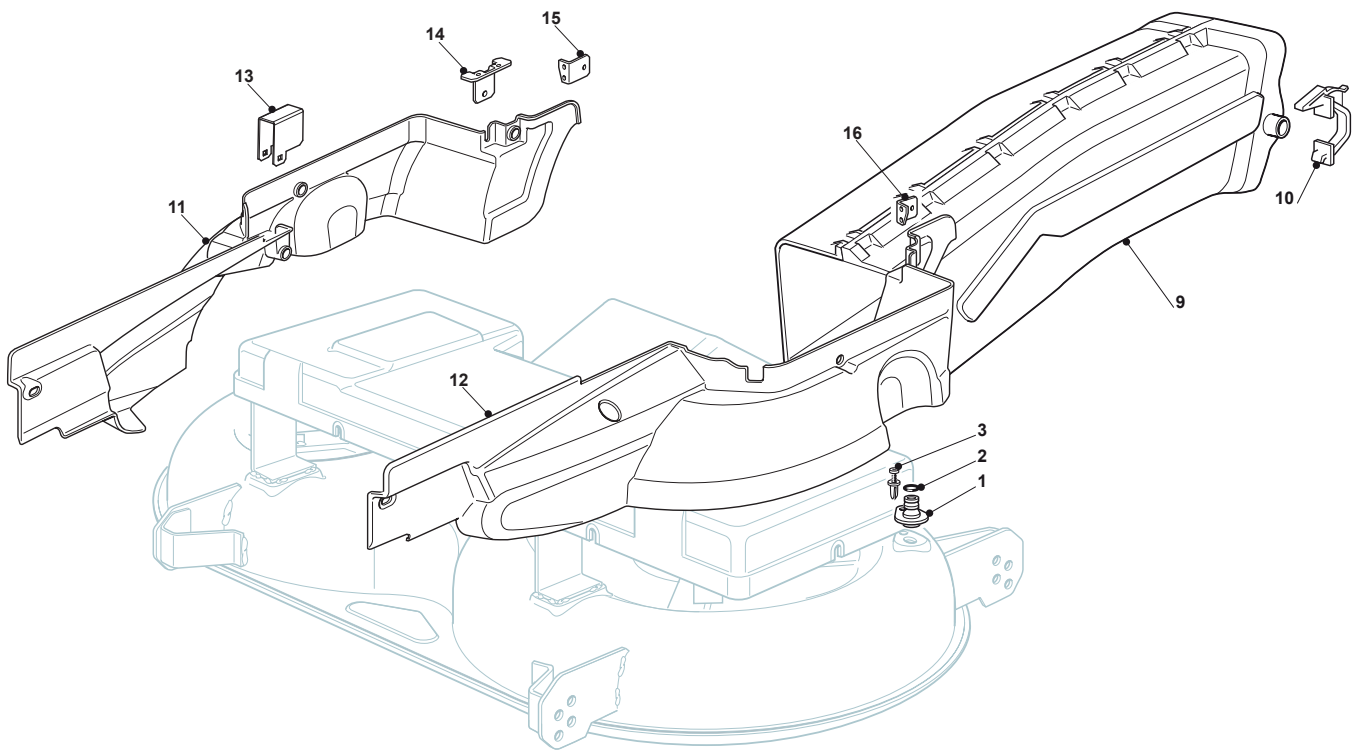

Fig.	Quantity	Part No	Description	Notes
1	1	382564213/0	Cutting Plate Black	Black
1	1	382564214/0	Cutting Plate Red	Red
1	1	382564215/0	Cutting Plate Yellow	Yellow
2	2	125033060/0	Washing Cutting Deck Connection	
3	2	119035000/0	Or Ring	
4	2	112500030/0	Rivet	
8	1	382207200/1	Flange Assy	
9	1	382207201/2	Support Shaft Tc	
10	1	125020800/1	Main Blade Shaft	
11	1	125020801/2	Secondary Blade Shaft	
13	4	119216032/0	Bearing	
14	2	325160501/0	Dust Cover Disc	
15	2	112609260/0	Seeger	
16	6	112818700/0	Screw	
17	6	112154210/0	Nut	
18	2	125463200/0	Blade Hub	
19	2	112139100/0	Feather, Crankshaft Ø 22,2	
20	1	182004350/0	Right Mulching Blade	
21	1	182004349/0	Left Blade Mulching	
22	2	122160400/0	Elastic Disc	
23	2	112523080/0	Washer	
24	1	112735694/0	Screw	
25	1	112735695/1	Screw	
31	4	182700004/0	Anti Scalp Wheel	
32	4	125510121/0	Pin	
33	4	122450115/0	Spring	
34	4	112000930/0	Benzing Ring	
41	1	182004343/0	Right Blade	
42	1	182004342/0	Left Blade, Winged	
1	1	382564220/0	Cutting Plate Grey	