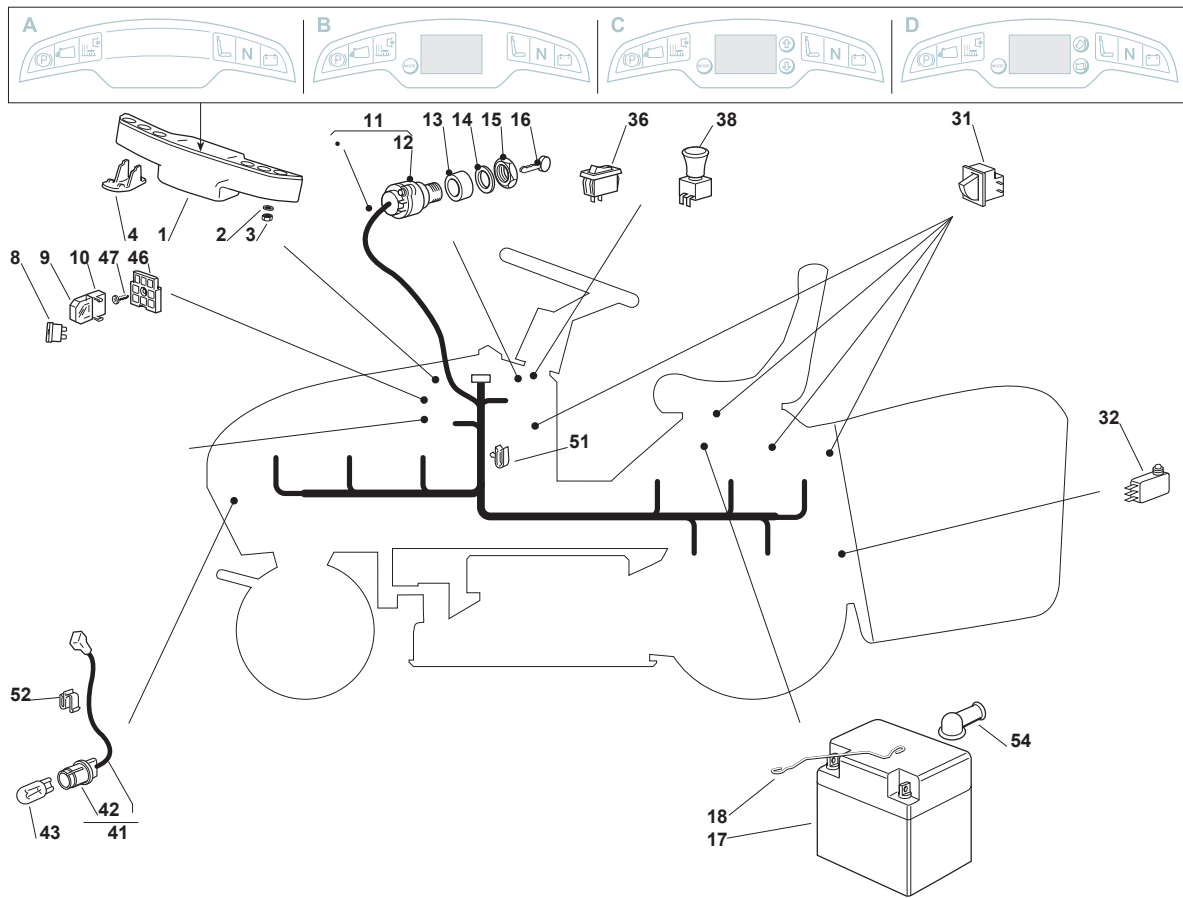

Fig.	Quantity	Part No	Description	Notes
89	1	112788800/0	Screw	
90	1	112157000/0	Nut	
98	1	325120232/0	Cap	
99	1	382180111/0	Outfit, Screws	

Fig.	Quantity	Part No	Description	Notes
2	2	112521320/0	Washer	
3	2	112154330/0	Nut	
4	1	325031501/0	Deflector	
8	1	133340035/0	Fuse 15 A	for Electric Grassbag Lifting
8	1	133340036/0	Fuse 25 A	for Electric Grassbag Lifting
8	1	133340040/0	Fuse 10 A	for Electric Grassbag Lifting
9	2	133215000/0	Cover	for Manual Grassbag Lifting
9	3	133215000/0	Cover	for Manual Grassbag Lifting
10	2	133500007/0	Fuse Carrier	for Manual Grassbag Lifting
10	3	133500007/0	Fuse Carrier	for Electric Grassbag Lifting
12	1	118450072/0	Starting Switch	
13	1	118550136/0	Spacer	
14	1	118550135/0	Washer	
15	1	118400862/0	Ring Nut	
16	1	118210022/0	Starting Key	
17	1	118120002/1	Battery	
18	1	125430230/0	Spring	
31	3	119410615/0	Microswitch	
32	1	119410605/1	Microswitch	
36	1	118450060/1	Headlight Interrupt. Cre1116-0	
38	1	118450068/0	Switch	
41	1	182040073/0	Lamp Holder	
42	2	133500030/0	Lamp Holder	
43	2	118459100/0	Lamp For Lights	
46	1	133500010/1	Plate	
47	1	112735170/0	Screw	
51	5	133320506/0	Fairlead	
52	1	133320504/0	Fairlead	
54	1	118564864/1	Protection	
11	1	182040203/0	Cables Ass.Y	for B&S-GGP-Kohler-Kawasaki Engines
11	1	182040208/0	Cables Ass.Y	for HONDA Engine
1	1	382722431/0	Cards + Guards (A)	
1	1	382722432/0	Cards + Guards (B)	
1	1	382722433/0	Cards + Guards (D)	
1	1	382722434/0	Cards + Guards (C)	