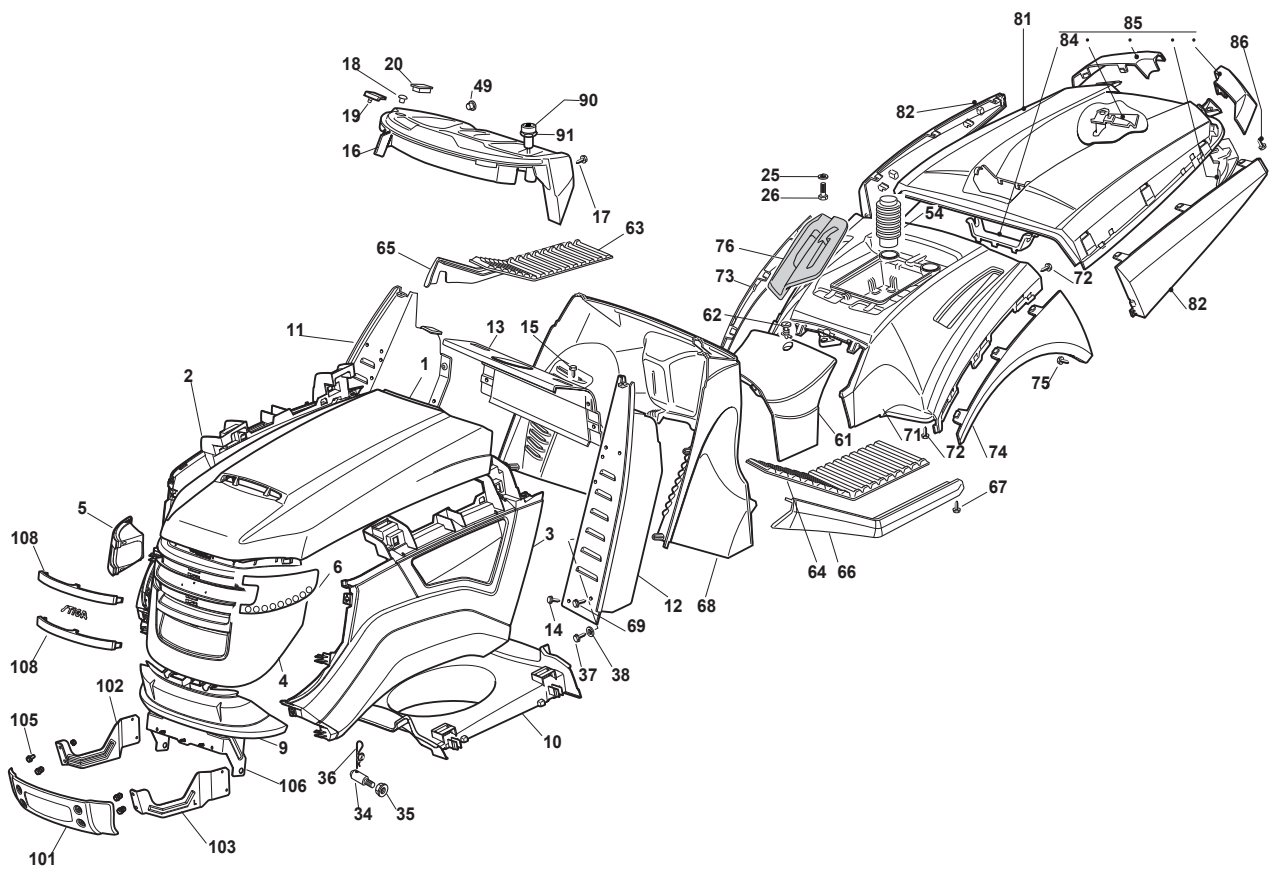

Ride-on 102-122 Body

Issue 10 - 2015

Fig.	Quantity	Part No	Description	Notes
91	1	325256250/0	Screwed Ring	
101	1	382263503/0	Bumper	
102	2	382785251/0	Right Support	
103	4	382785253/0	Left Support	
105	4	112800815/0	Screw	
106	1	325774301/2	Engine Hood Support	
107	5	112735403/0	Screw	
108	1	325076956/0	Frontal Moulding