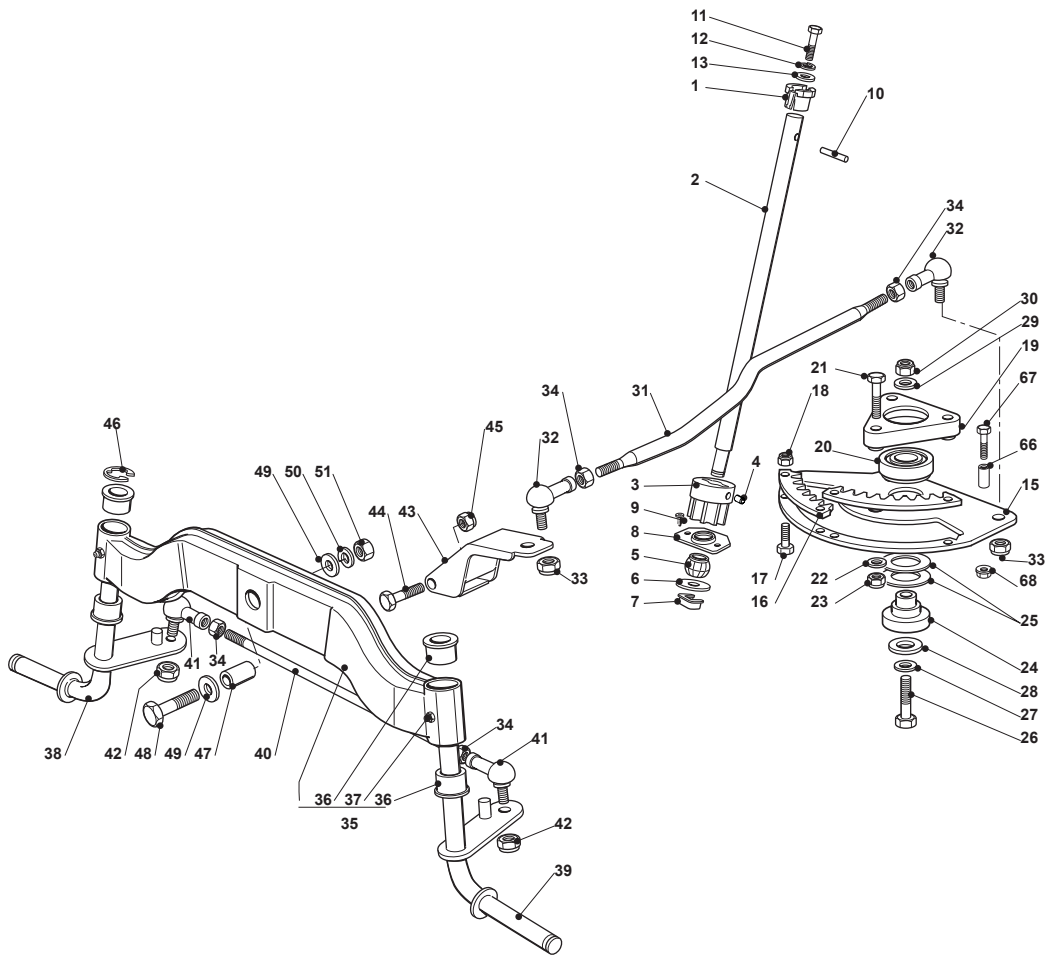

Fig.	Quantity	Part No	Description	Notes
1	1	325038004/0	Bushing	
2	1	125520010/0	Steering Column	
3	1	125570004/0	Pinion	
4	1	112714300/0	Dowel	
5	1	325743000/0	Joint	
6	1	112521370/0	Washer	
7	1	112436030/0	Plate	
8	1	325785213/1	Support	
9	2	112729601/1	Screw	
10	1	112620250/0	Pin	
11	1	112691800/0	Screw	
12	1	112583500/0	Grower	
13	1	112523060/0	Washer	
15	1	325735523/0	Steering Sector	
16	2	325150000/0	Rack	
17	4	112791213/1	Screw	
18	4	112154510/0	Nut	
19	1	325774453/0	Clamp	
20	1	119216047/0	Bearing	
21	3	112691100/0	Screw	
22	3	112523060/0	Washer	
23	3	112155000/0	Nut	
24	1	125510120/0	Support	
25	2	322672153/0	Antifriction Washer	
26	1	112692395/0	Screw	
27	1	112523080/0	Washer	
28	1	112521390/0	Washer	
29	1	112523080/0	Washer	
30	1	112156602/0	Nut	
31	1	125033003/1	Steering Rod	
32	2	122746600/0	Joint	
32	2	122746616/0	Joint	
33	2	122746609/0	Joint	
34	4	112156602/0	Nut	
35	1	382034001/3	Equalizer With Bush And Lubricator	
36	4	125034002/1	Bushing	
37	2	112379511/0	Grease Dispenser	
38	1	382230361/0	Right Stub Axle	
39	1	382230359/0	Left Stub Axle	
40	1	325840001/0	Tie Rod	
41	2	122746616/0	Joint	
42	2	112156602/0	Nut	
43	1	382318185/0	Lever Ass.Y	
44	1	112692395/0	Screw	
45	1	112155000/0	Nut	
46	1	112001000/0	Benzing Ring	
47	1	125160005/0	Spacer	
48	1	112694100/0	Screw	
49	2	112521390/0	Washer	
50	1	112587900/0	Grower	
51	1	112295800/0	Nut