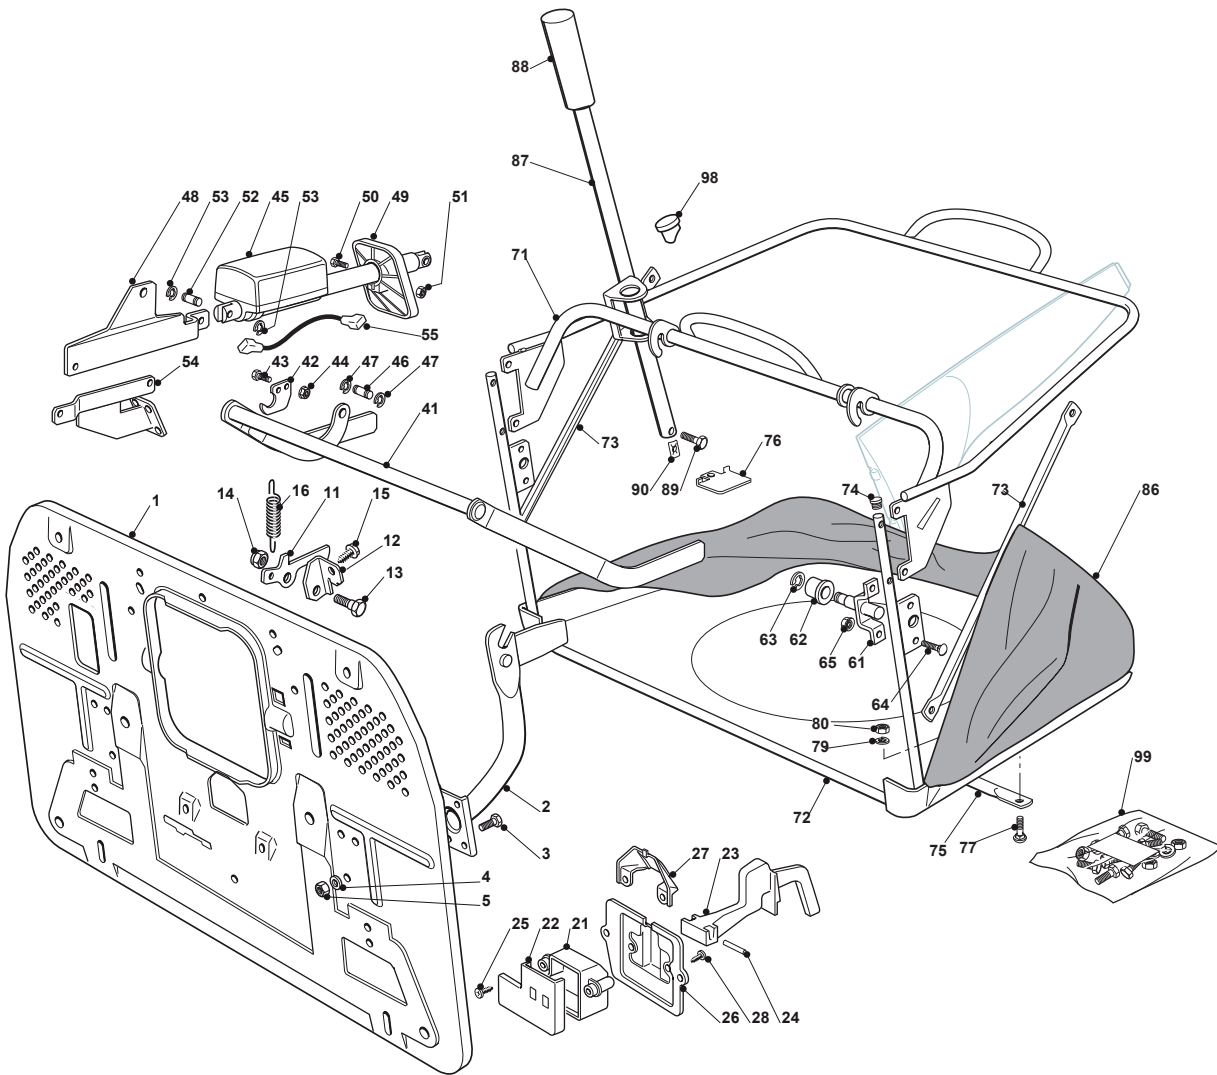

Fig.	Quantity	Part No	Description	Notes
1	1	382547053/0	Plate	
2	2	382774245/0	Support	
3	6	112793102/0	Screw	
4	6	112523060/0	Washer	
5	6	112293201/0	Nut	
11	1	325774417/0	Clamp	
12	1	325755031/0	Clamp	
13	1	125510080/0	Pin	
14	1	112292102/0	Nut	
15	1	112735122/0	Screw	
16	1	127430579/0	Clutch Spring	
21	1	125600041/0	Grassc.Full Micro Protection	
22	1	125600042/0	Grasscatcher Micro Prot Cover	
23	1	125318124/0	Full Grassc. Microswtich Cover	
24	1	112400030/0	Pin	
25	1	112728510/0	Screw	
26	1	325785272/0	Micro Protection	
27	1	125600048/0	Empty Micro Grassc.Protection Cover	
28	2	112728450/0	Screw	
41	1	82000507/0	Axle	
42	2	325774317/0	Grasscatcher Lifting Axle Clam	
43	4	112815210/0	Screw	
44	4	112154510/0	Nut	
45	1	118001000/0	Actuator	
46	1	125510083/0	Pin	
47	2	112000955/0	Benzing Ring	
48	1	325785197/0	Actuator Support	
49	1	325600060/0	Protection	
50	1	112727795/0	Screw	
51	1	112154330/0	Nut	
52	1	125510083/0	Pin	
53	2	112000955/0	Benzing Ring	
54	1	382650209/0	Stiffening	
55	1	125065030/0	Connecting Cable	
61	2	382785147/0	Support	
62	2	125690001/0	Roll	
63	2	112000956/0	Benzing Ring	
64	4	112818690/0	Screw	
65	4	112293201/0	Nut	
71	1	382800123/1	Upper Frame	
72	1	382800089/1	Front Frame	
73	2	325650117/0	Stiffening	
74	2	118566111/0	Cap	
75	1	382650043/0	Lower Stiffening	
76	1	325547131/0	Plate	
77	6	112815210/0	Screw	
79	2	112521330/0	Washer	
80	2	112154510/0	Nut	
86	1	182105948/0	Grasscatcher	
87	1	125869029/1	Grasscatcher Lifting Tube	
88	1	125394508/0	Knob	