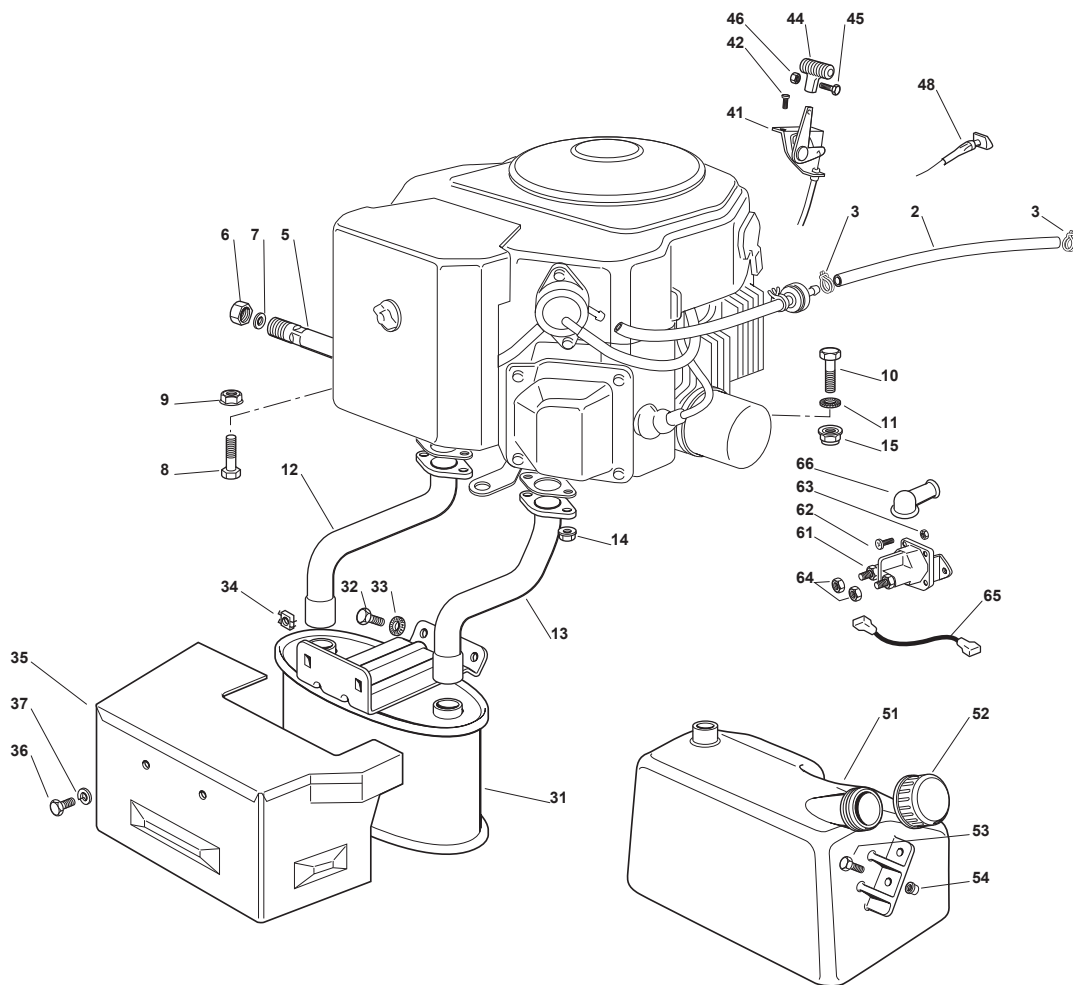

Fig.	Quantity	Part No	Description	Notes
2	1	325869016/1	Connecting Tube	
3	2	118375051/1	Fair Led	
4	3	112735108/1	Screw	
5	1	112154210/0	Nut	
6	1	112691115/0	Screw	
7	1	112540260/0	Grower	
8	1	127598060/0	Oil Discharge Extension	
9	1	118737849/0	Plug	
10	1	118401001/1	Oil Seal	
11	1	118738227/0	Exhaust Pipe Kohler 16-18	
12	2	112735530/0	Screw	
13	2	112583500/0	Grower	
14	3	125160035/0	Spacer	
31	1	182750010/0	Muffler	
32	2	112793102/0	Screw	
33	2	112540260/0	Grower	
34	2	112360425/0	Nut	
35	1	382598029/0	Muffler Protection	
36	2	112792611/0	Screw	
37	2	112583500/0	Grower	
41	1	182000200/1	Throttle Cable	
42	2	125943012/0	Screw	
44	1	125394501/0	Knob	
45	1	112726388/0	Screw	
46	1	112290800/0	Nut	
51	1	125735110/3	Tank	without fuel level
51	1	325735111/3	Tank	with fuel level
52	1	125795000/1	Fuel Cap	
53	2	112788910/0	Screw	
54	2	112500092/0	Rivet	
61	1	118736110/0	Starter Relay	
62	2	112791011/0	Screw	
63	2	112292102/0	Nut	
64	2	112360352/0	Nut	
65	1	125065017/0	Cable	
66	1	118564861/1	Protection	