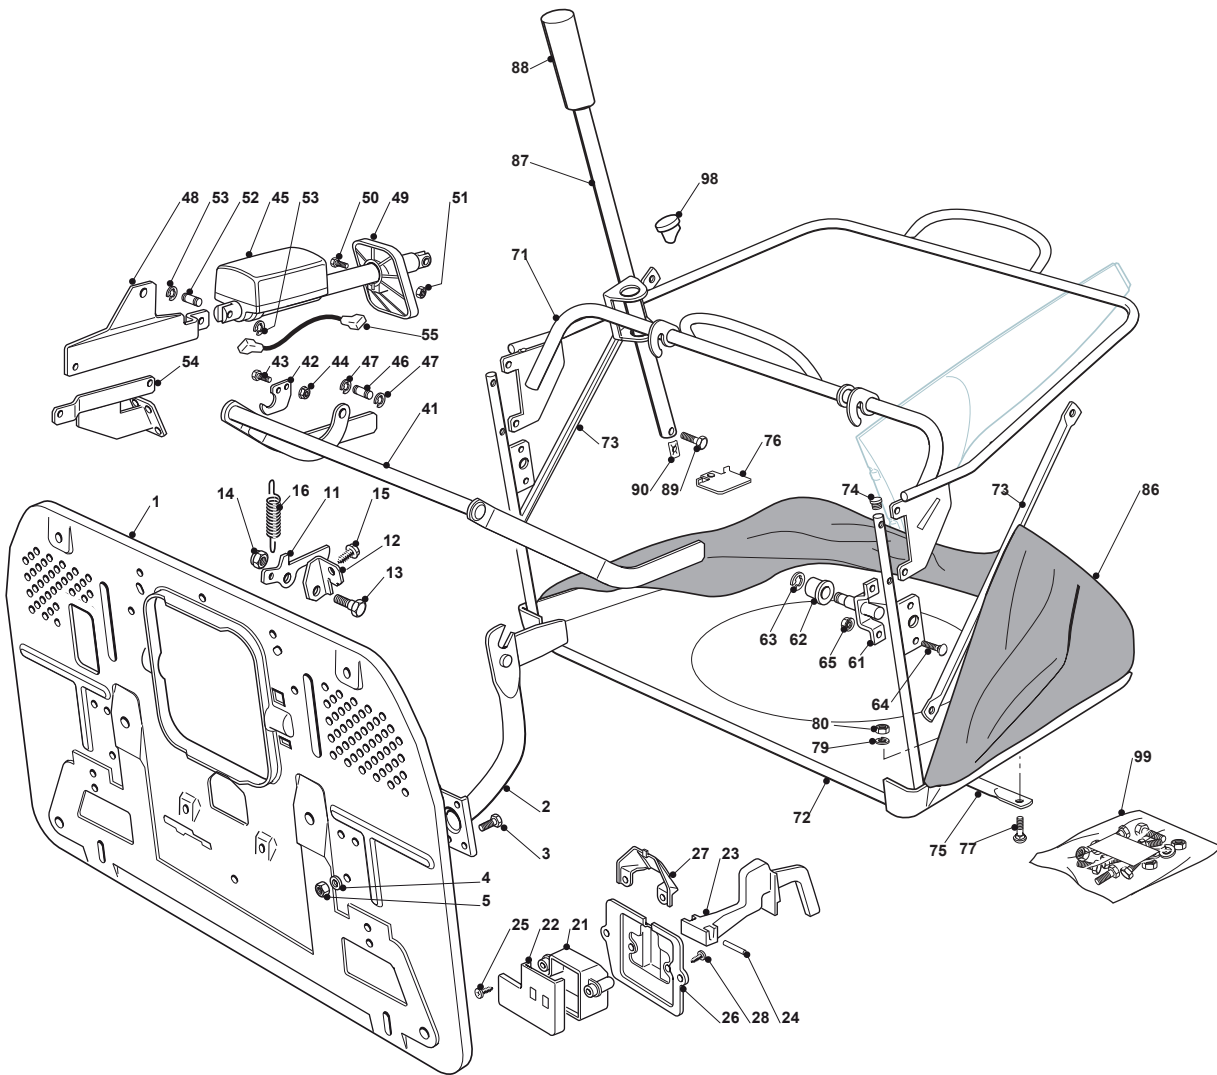

Fig.	Quantity	Part No	Description	Notes
1	1	382547051/0	Plate	
2	2	182774225/1	Clamp	
3	6	112793102/0	Screw	
4	6	112523060/0	Washer	
5	6	112293201/0	Nut	
11	1	325774417/0	Clamp	
12	1	325755031/0	Clamp	
13	1	125510080/0	Pin	
14	1	112292102/0	Nut	
15	1	112735122/0	Screw	
16	1	127430579/0	Clutch Spring	
21	1	125600041/0	Grassc.Full Micro Protection	
22	1	125600042/0	Grasscatcher Micro Prot Cover	
23	1	125318124/0	Full Grassc. Microswtich Cover	
24	1	112400030/0	Pin	
25	1	112728510/0	Screw	
26	1	325785272/0	Micro Protection	
27	1	125600048/0	Empty Micro Grassc.Protection Cover	
28	2	112728450/0	Screw	
71	1	382800123/1	Upper Frame	
72	1	382800089/1	Front Frame	
73	2	325650117/0	Stiffening	
74	2	118566111/0	Cap	
75	1	382650043/0	Lower Stiffening	
76	1	325547131/0	Plate	
77	6	112815210/0	Screw	
79	2	112521330/0	Washer	
80	2	112154510/0	Nut	
86	1	182105948/0	Grasscatcher	
87	1	125869029/1	Grasscatcher Lifting Tube	
88	1	125394508/0	Knob	
89	1	112788800/0	Screw	
90	1	112157000/0	Nut	
99	1	382180110/0	Outfit, Screws	