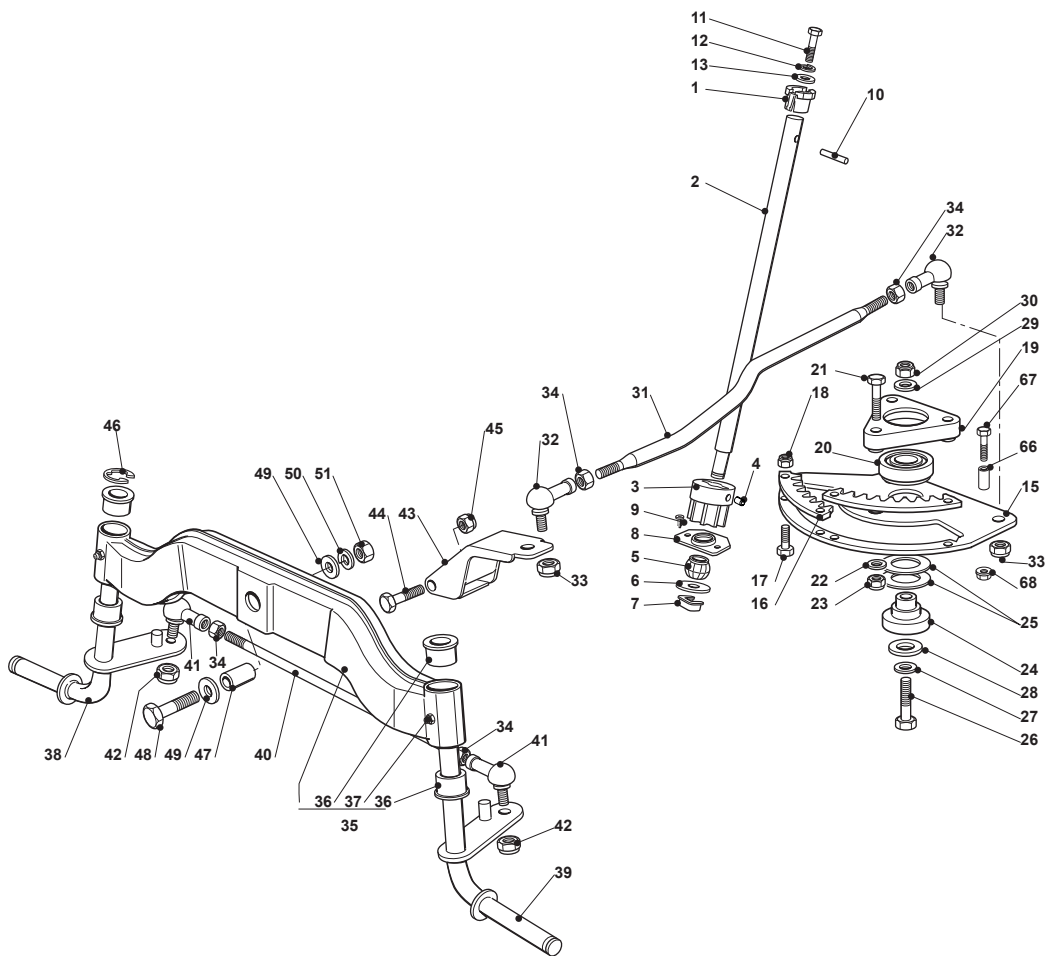

Fig.	Quantity	Part No	Description	Notes
66	1	122167840/0	Spacer	
67	1	112691200/0	Screw	
68	1	112293201/0	Nut	

Fig.	Quantity	Part No	Description	Notes
1	1	382500011/2	Pedal	
2	1	325110416/0	Clamp Cover	
3	1	325547081/2	Plate	
4	4	112731601/0	Screw	
5	1	382000582/0	Rod	
6	1	112521350/0	Washer	
7	1	112155000/0	Nut	
8	2	112521360/0	Washer	
9	1	112155000/0	Nut	
21	1	325785143/1	Support	
22	2	112815210/0	Screw	
23	1	112523040/0	Washer	
24	2	112154510/0	Nut	
25	1	325253001/0	Hook	
26	1	122524970/2	Fulcrum Pin	
27	1	325670011/0	Antifriction Washer	
28	1	112155000/0	Nut	
29	1	125033097/0	Rod	
30	1	124487997/0	Cotter Pin	
31	1	125430213/0	Spring	
32	1	112523040/0	Washer	
33	1	325592001/0	Knob	
34	1	325592002/0	Knob	
35	1	112727815/0	Screw	
41	1	382000391/1	Drive Pedal	
42	1	325110417/0	Clamp Cover Front	
43	1	325110418/0	Clamp Cover Rear	
44	4	325785354/0	Support	
45	4	325034003/0	Brass	
46	4	112815271/0	Screw	
47	4	112523040/0	Washer	
48	4	112154510/0	Nut	
50	1	382000579/0	Rod	
51	1	112523040/0	Washer	
52	1	112154510/0	Nut	
53	1	112521360/0	Washer	
54	1	112523040/0	Washer	
55	1	112154510/0	Nut	
56	1	325785481/0	Micro Switch Bracket	
57	1	325060034/1	Cam	
58	1	112735404/0	Screw	
59	2	112793102/0	Screw	
60	2	112293201/0	Nut	
61	1	119410614/0	Microswitch	