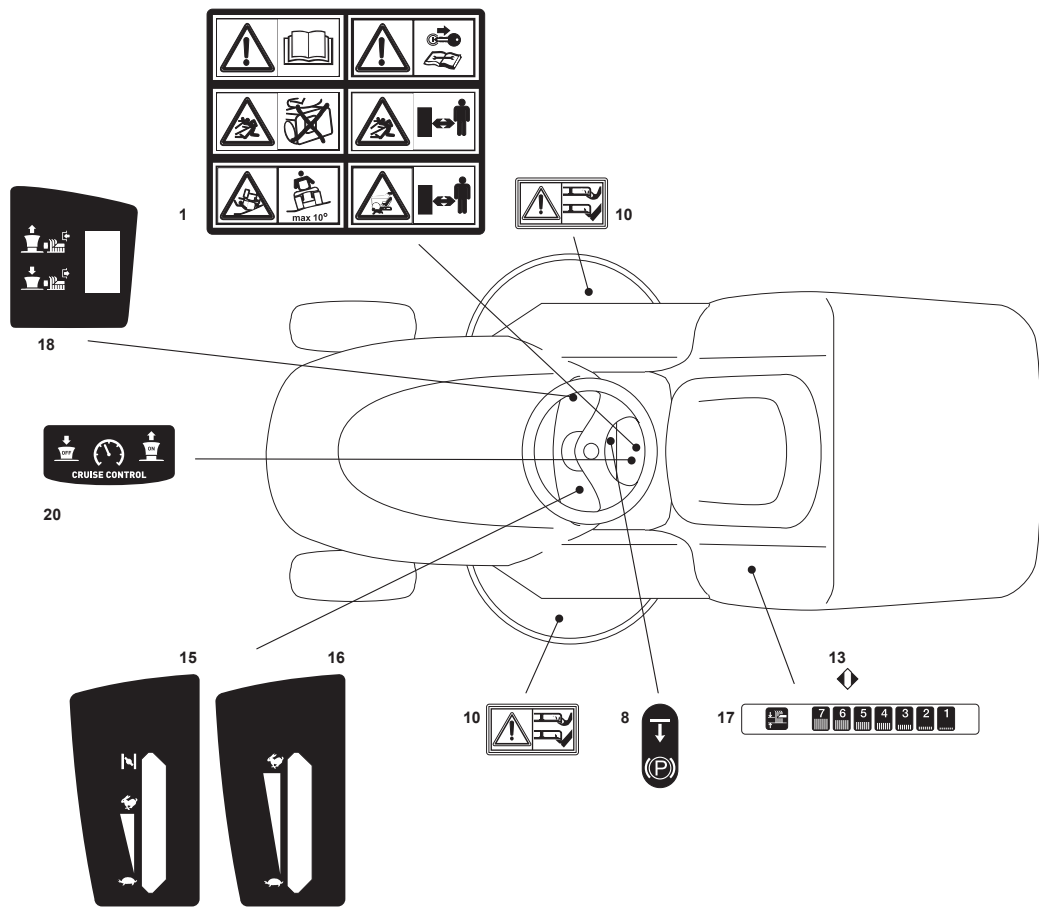

Fig.	Quantity	Part No	Description	Notes
2	1	382400003/1	Ejection Guard	
3	1	325869043/0	Rear Support	
4	2	118566112/0	Push Road	
5	2	112689515/0	Screw	
6	2	112154510/0	Nut	
7	2	125510022/0	Pin	
8	2	124487998/0	Cotter Pin	
9	1	124487999/0	Spring Pin	
22	1	125519997/1	Front Weight Tc	
23	3	112760520/0	Screw	
24	3	112155000/0	Nut	
42	1	382735502/0	Bracket	
43	1	325774213/0	Bracket	
44	1	382033105/1	Rod	
45	1	125510021/1	Hitch Pin	
46	2	124487999/0	Spring Pin	
51	1	182180050/0	Battery Charger	CE Plugg
51	1	182180052/0	Battery Charger	UK Plugg
72	1	125140092/0	Mulching Deflector	
73	1	325394005/0	Handle	
74	1	125510077/0	Pin	
75	1	125430245/0	Spring	
76	1	112735405/0	Screw	
77	1	325280000/1	Handgrip	
78	1	125840011/1	Tie Rod	
79	2	125253004/0	Mulch.Kit Fixing Hook	