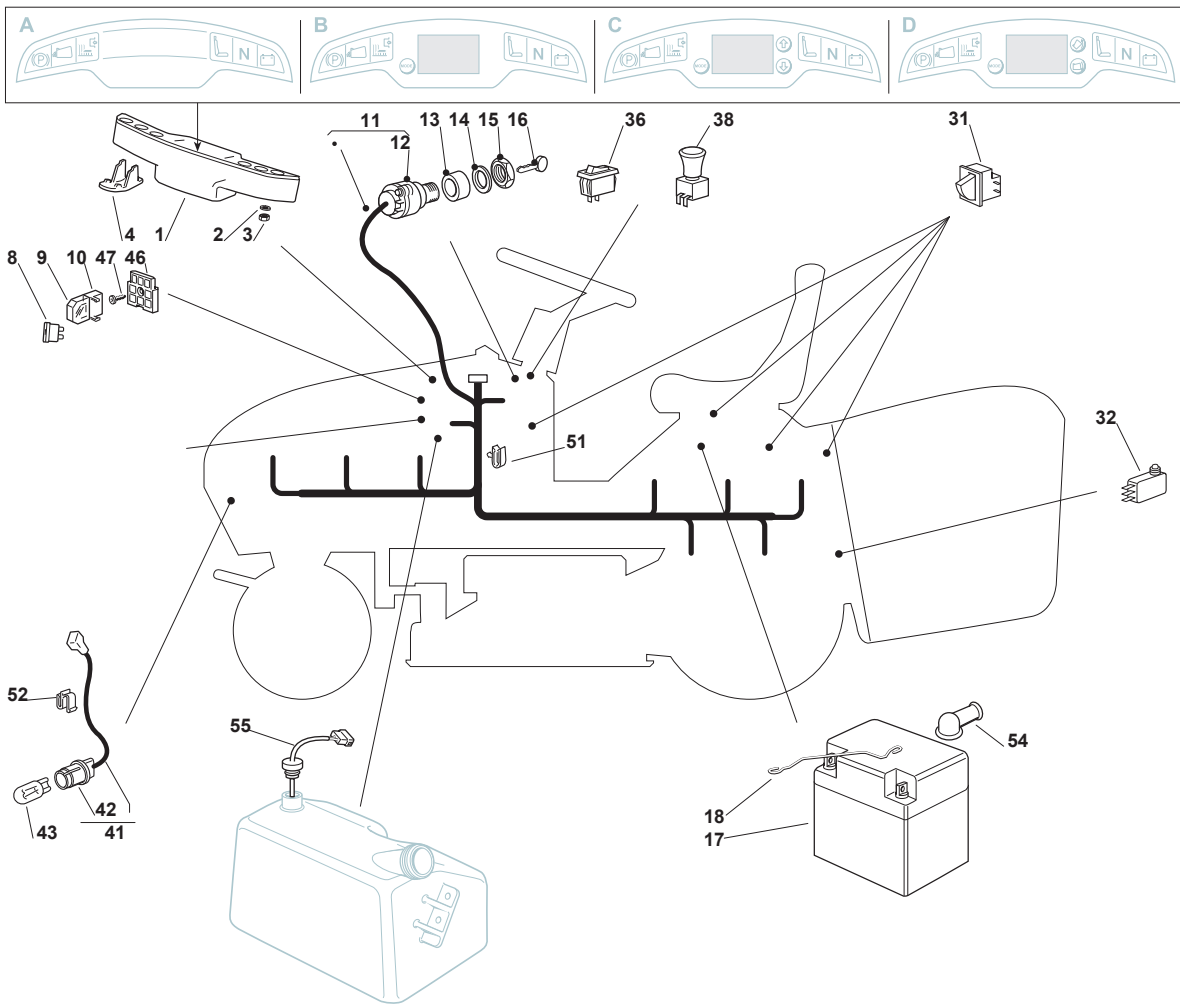

Fig.	Quantity	Part No	Description	Notes
89	1	112788800/0	Screw	
90	1	112157000/0	Nut	
98	1	325120232/0	Cap	
99	1	382180111/0	Outfit, Screws	

Fig.	Quantity	Part No	Description	Notes
2	2	112521320/0	Washer	
3	2	112154330/0	Nut	
4	1	325031501/0	Deflector	
8	1	133340035/0	Fuse 15 A	for Electric Grassbag Lifting
8	1	133340036/0	Fuse 25 A	for Electric Grassbag Lifting
8	1	133340040/0	Fuse 10 A	for Electric Grassbag Lifting
9	2	133215000/0	Cover	for Manual Grassbag Lifting
9	3	133215000/0	Cover	for Manual Grassbag Lifting
10	2	133500007/0	Fuse Carrier	for Manual Grassbag Lifting
10	3	133500007/0	Fuse Carrier	for Electric Grassbag Lifting
12	1	118450072/0	Starting Switch	
13	1	118550136/0	Spacer	
14	1	118550135/0	Washer	
15	1	118400862/0	Ring Nut	
16	1	118210022/0	Starting Key	
17	1	118120002/1	Battery	
18	1	125430230/0	Spring	
31	3	119410615/0	Microswitch	
32	1	119410605/1	Microswitch	
36	1	118450060/1	Headlight Interrupt. Cre1116-0	
38	1	118450068/0	Switch	
41	1	182040073/0	Lamp Holder	
42	2	133500030/0	Lamp Holder	
43	2	118459100/0	Lamp For Lights	
46	1	133500010/1	Plate	
47	1	112735170/0	Screw	
51	5	133320506/0	Fairlead	
52	1	133320504/0	Fairlead	
54	1	118564864/1	Protection	
11	1	182040203/0	Cables Ass.Y	for B&S-GGP-Kohler-Kawasaki Engines
11	1	182040208/0	Cables Ass.Y	for HONDA Engine
1	1	382722431/0	Cards + Guards (A)	
1	1	382722432/0	Cards + Guards (B)	
1	1	382722433/0	Cards + Guards (D)	
1	1	382722434/0	Cards + Guards (C)	