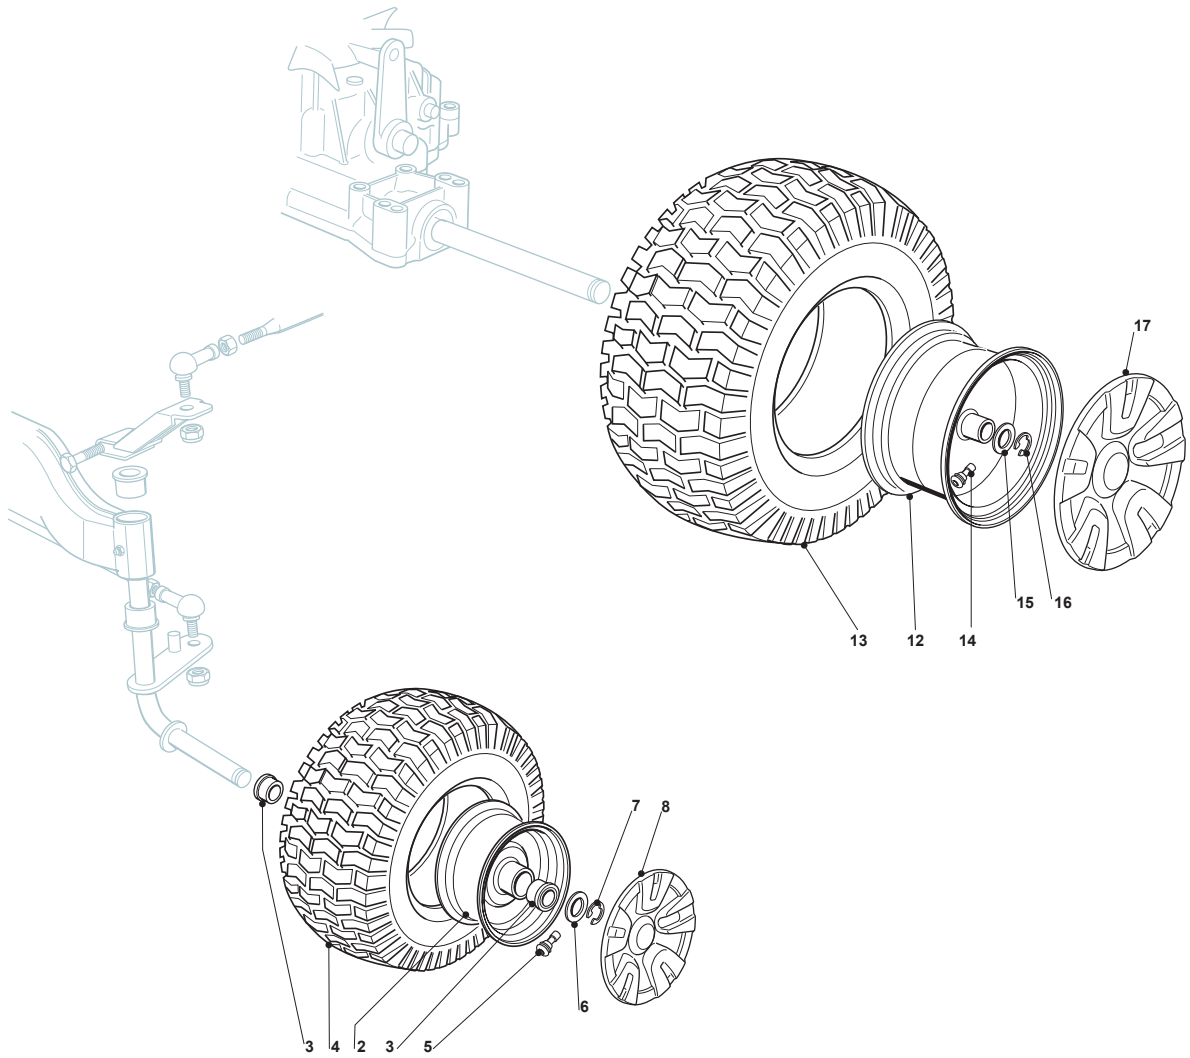

Fig.	Quantity	Part No	Description	Notes
2	2	182000598/0	Rimm	
3	4	125122200/2	Bearing	
4	2	125590014/0	Tyre	13"
4	2	127590066/0	Tyre	15"
5	2	125950000/0	Valve	
6	2	125670005/1	Washer	
7	2	112001000/0	Benzing Ring	
8	2	382110252/0	Front Wheel Cover	
12	2	182000599/0	Rimm	
13	2	125590015/0	Tyre	
14	2	125950000/0	Valve	
15	2	125670005/1	Washer	
16	2	112001010/0	Benzing Ring	
17	2	382110253/0	Wheel Cover	