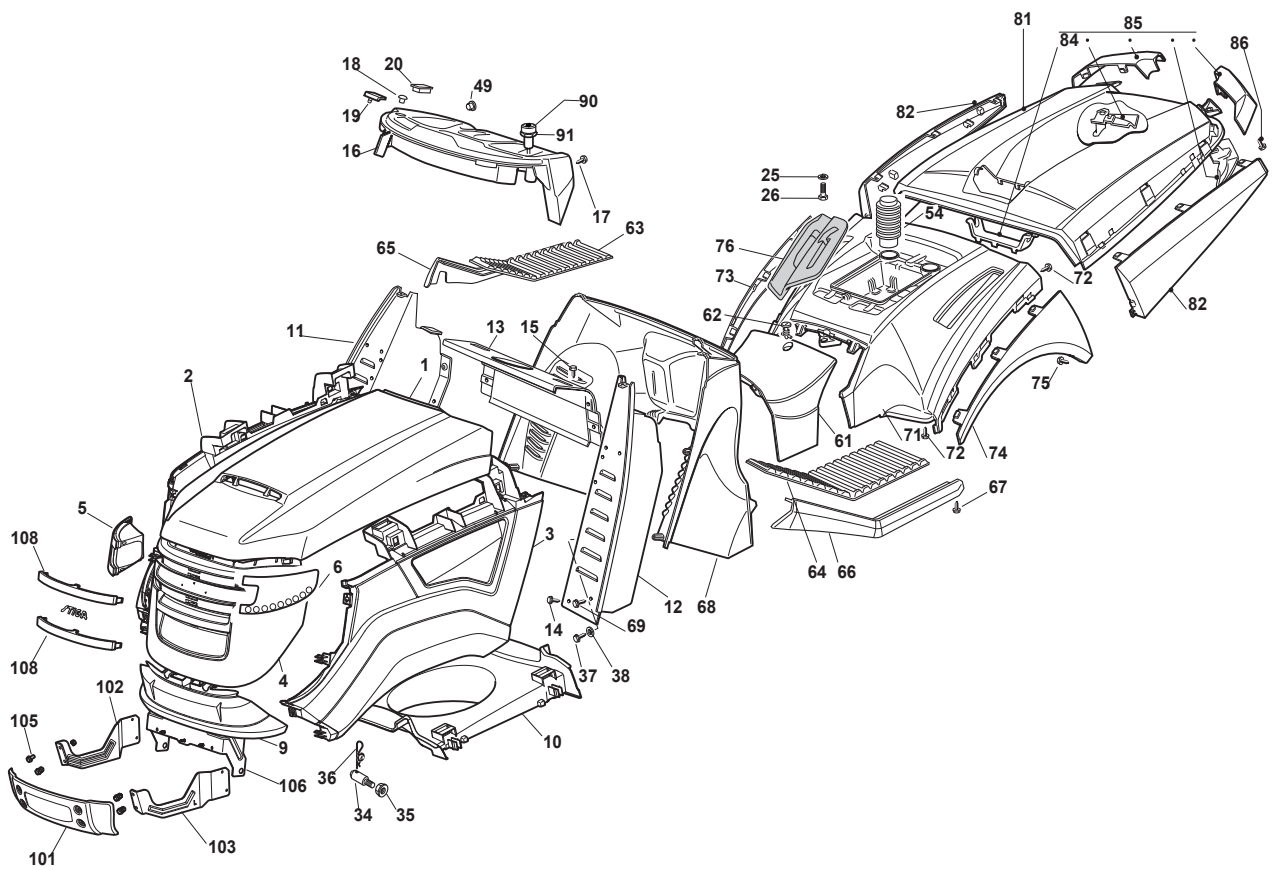

Ride-on 102-122 Body

Issue 10 - 2015

Fig.	Quantity	Part No	Description	Notes
82	1	382110255/0	Cover Assy	
84	1	325394009/0	Handle Cover	
85	1	382110259/0	Angles Assy	
86	4	112735403/0	Screw	
90	1	325605003/0	Button	
91	1	325256250/0	Screwed Ring	
101	1	382869025/0	Muffler Protection	
102	2	118737860/0	Cap	
103	4	112734995/0	Screw	
104	2	325547159/1	Plate	
105	4	112731580/0	Screw	
106	1	325774301/2	Engine Hood Support	
107	5	112735403/0	Screw	