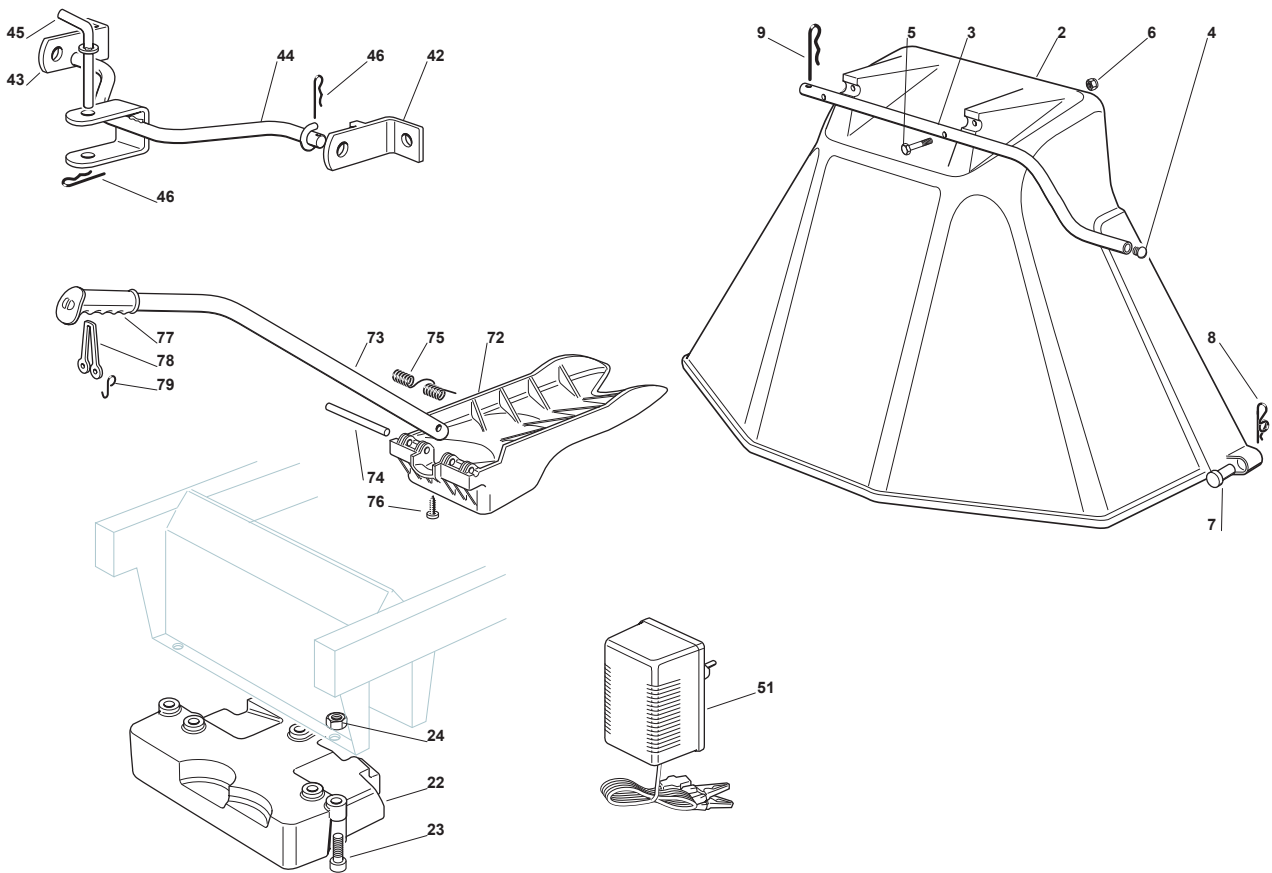

Fig.	Quantity	Part No	Description	Notes
2	1	382400003/1	Ejection Guard	
3	1	325869043/0	Rear Support	
4	2	118566112/0	Push Road	
5	2	112689515/0	Screw	
6	2	112154510/0	Nut	
7	2	125510022/0	Pin	
8	2	124487998/0	Cotter Pin	
9	1	124487999/0	Spring Pin	
22	1	125519997/1	Front Weight Tc	
23	3	112760520/0	Screw	
24	3	112155000/0	Nut	
42	1	382735502/0	Bracket	
43	1	325774213/0	Bracket	
44	1	382033105/1	Rod	
45	1	125510021/1	Hitch Pin	
46	2	124487999/0	Spring Pin	
51	1	182180050/0	Battery Charger	CE Plugg
51	1	182180052/0	Battery Charger	UK Plugg
72	1	125140092/0	Mulching Deflector	
73	1	325394005/0	Handle	
74	1	125510077/0	Pin	
75	1	125430245/0	Spring	
76	1	112735405/0	Screw	
77	1	325280000/1	Handgrip	
78	1	125840011/1	Tie Rod	
79	2	125253004/0	Mulch.Kit Fixing Hook	