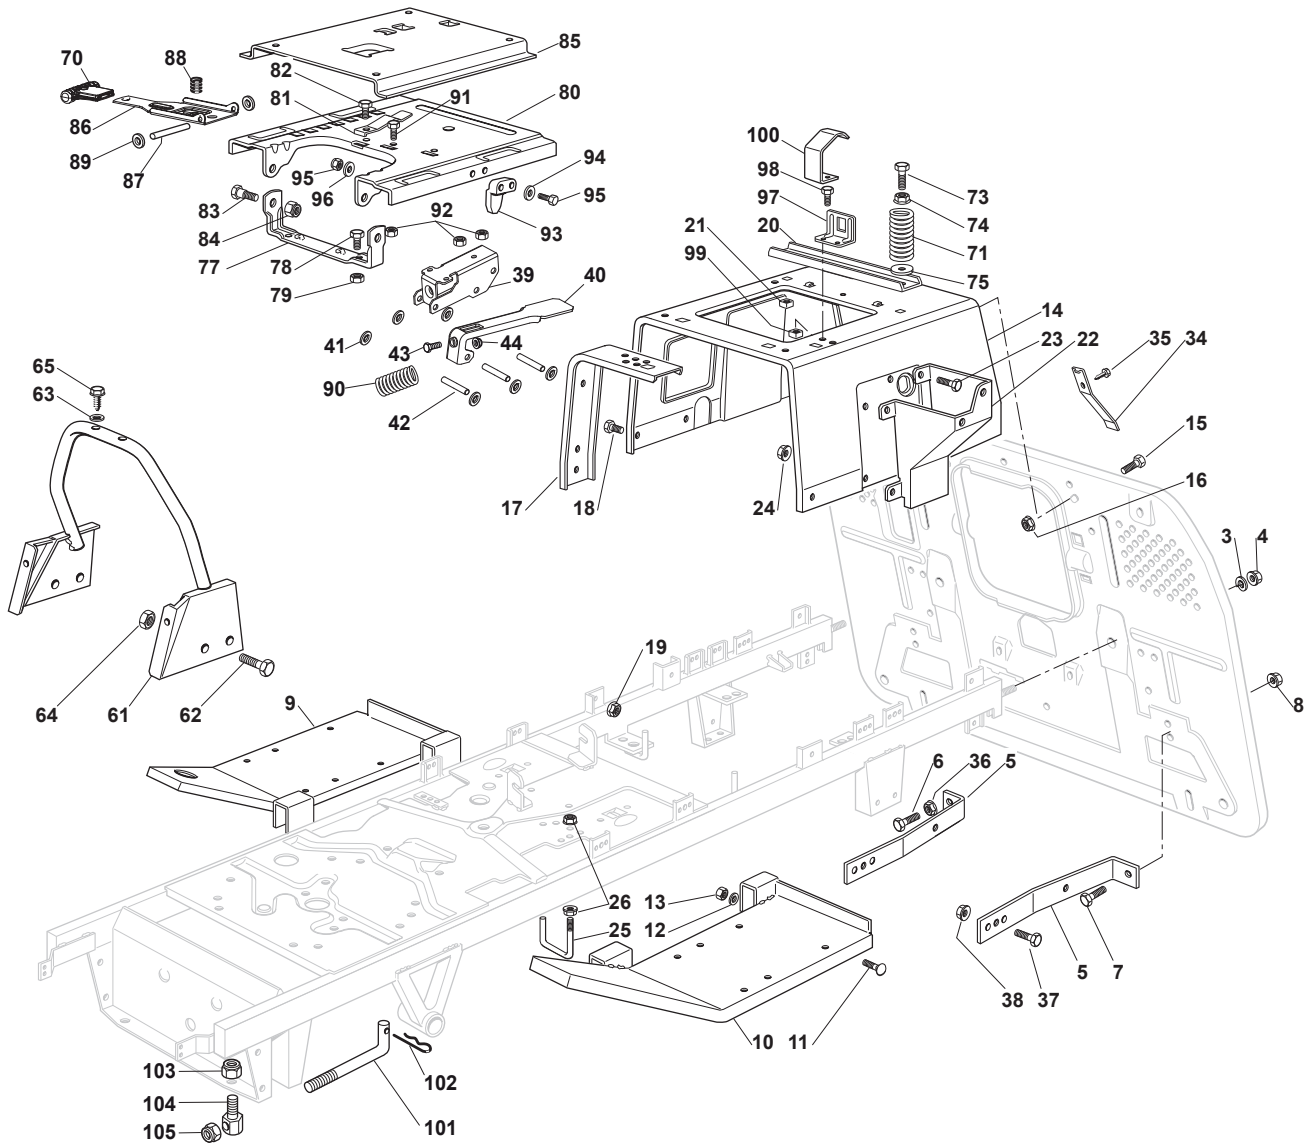

Fig.	Quantity	Part No	Description	Notes
84	2	112155010/0	Nut	
85	1	325785147/2	Seat Support	
86	1	325318109/1	Stop Lever	
87	1	125510000/0	Pin	
88	1	125430202/1	Spring	
89	2	112604897/0	Elastic Washer	
90	1	125430285/0	Spring	
91	1	112789000/0	Screw	
92	1	112154330/0	Nut	
93	1	325060049/0	Seat Switch Cam	
94	2	112815050/0	Screw	
95	4	112521320/0	Washer	
96	2	112154330/0	Nut	
97	1	325755025/1	Bracket	
98	2	112735110/0	Screw	
99	2	112437502/0	Plate	
100	1	325430255/0	Spring	
101	2	125510119/0	Tie Rod	
102	2	124487997/0	Cotter Pin	
103	2	125510040/1	Pin	
104	2	112155000/0	Nut	
105	2	112155000/0	Nut	

Fig.	Quantity	Part No	Description	Notes
83	2	122524970/2	Fulcrum Pin	
84	2	112155010/0	Nut	
85	1	325785147/2	Seat Support	
86	1	325318303/0	Stop Lever	
87	1	125510000/0	Pin	
88	1	125430202/1	Spring	
89	2	112604897/0	Elastic Washer	
90	1	125430285/0	Spring	
91	1	112789000/0	Screw	
92	1	112154330/0	Nut	
93	1	325060049/0	Seat Switch Cam	
94	2	112815050/0	Screw	
95	4	112521320/0	Washer	
96	2	112154330/0	Nut	
97	1	325755025/1	Bracket	
98	2	112735110/0	Screw	
99	2	112437502/0	Plate	
100	1	325430255/0	Spring	
101	2	125510119/0	Tie Rod	
102	2	124487997/0	Cotter Pin	
103	2	125510040/1	Pin	
104	2	112155000/0	Nut	
105	2	112155000/0	Nut	