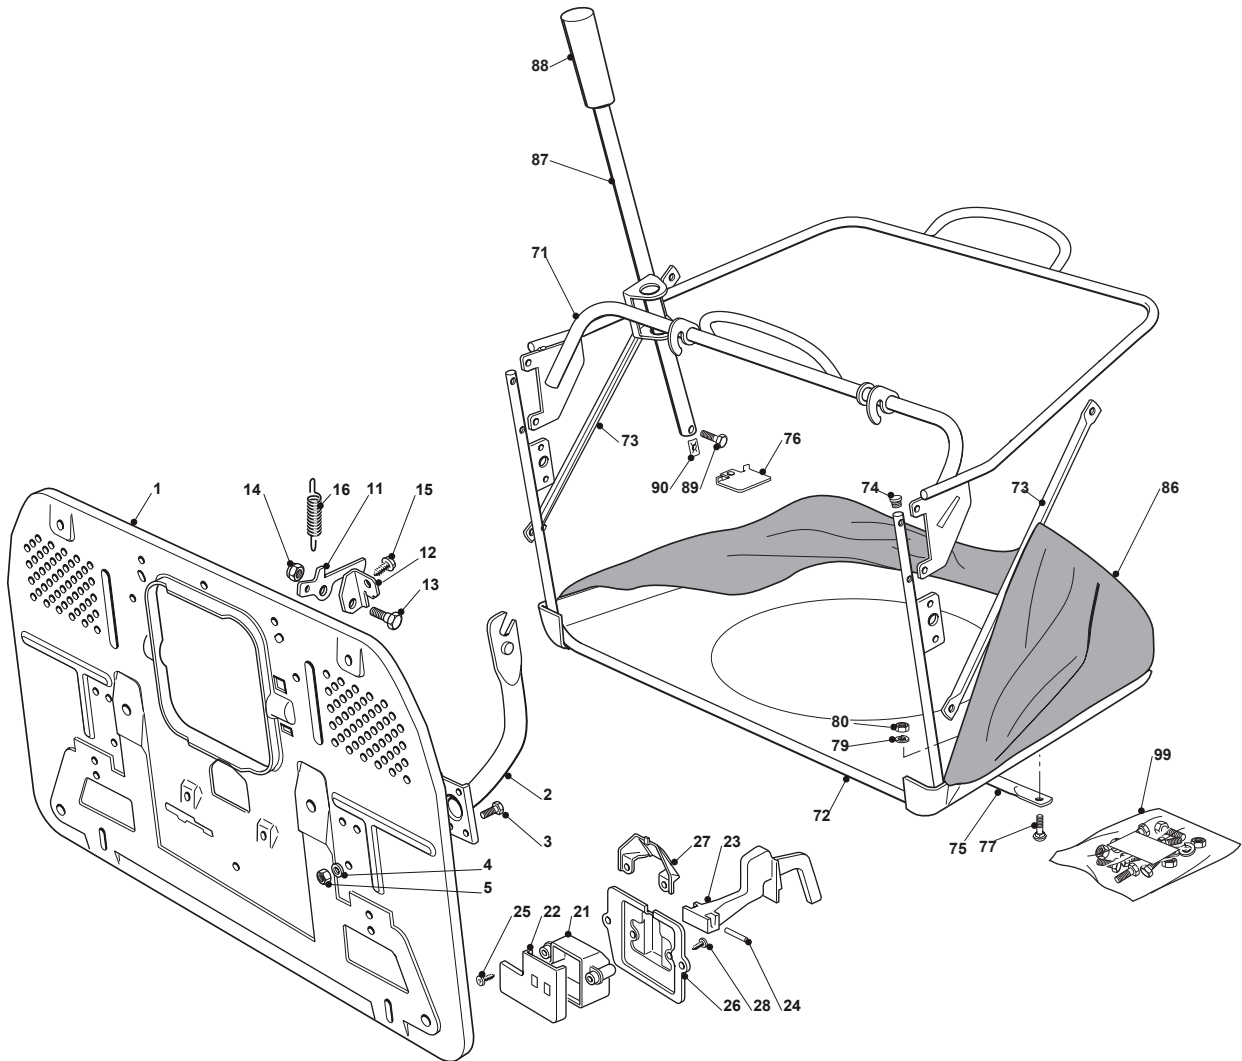

Fig.	Quantity	Part No	Description	Notes
1	2	125033060/0	Washing Cutting Deck Connection	
2	2	119035000/0	Or Ring	
3	2	112500030/0	Rivet	
9	1	382108020/0	Conveyor	
10	2	325774373/0	Clamp	
11	1	325060142/0	Right Belt Protection Carter	
12	1	325060143/0	Left Belt Protection	
13	2	325774267/0	Clamp	
14	2	325774423/0	Clamp	
15	1	325774425/0	Clamp	
16	1	325774421/0	Clamp	