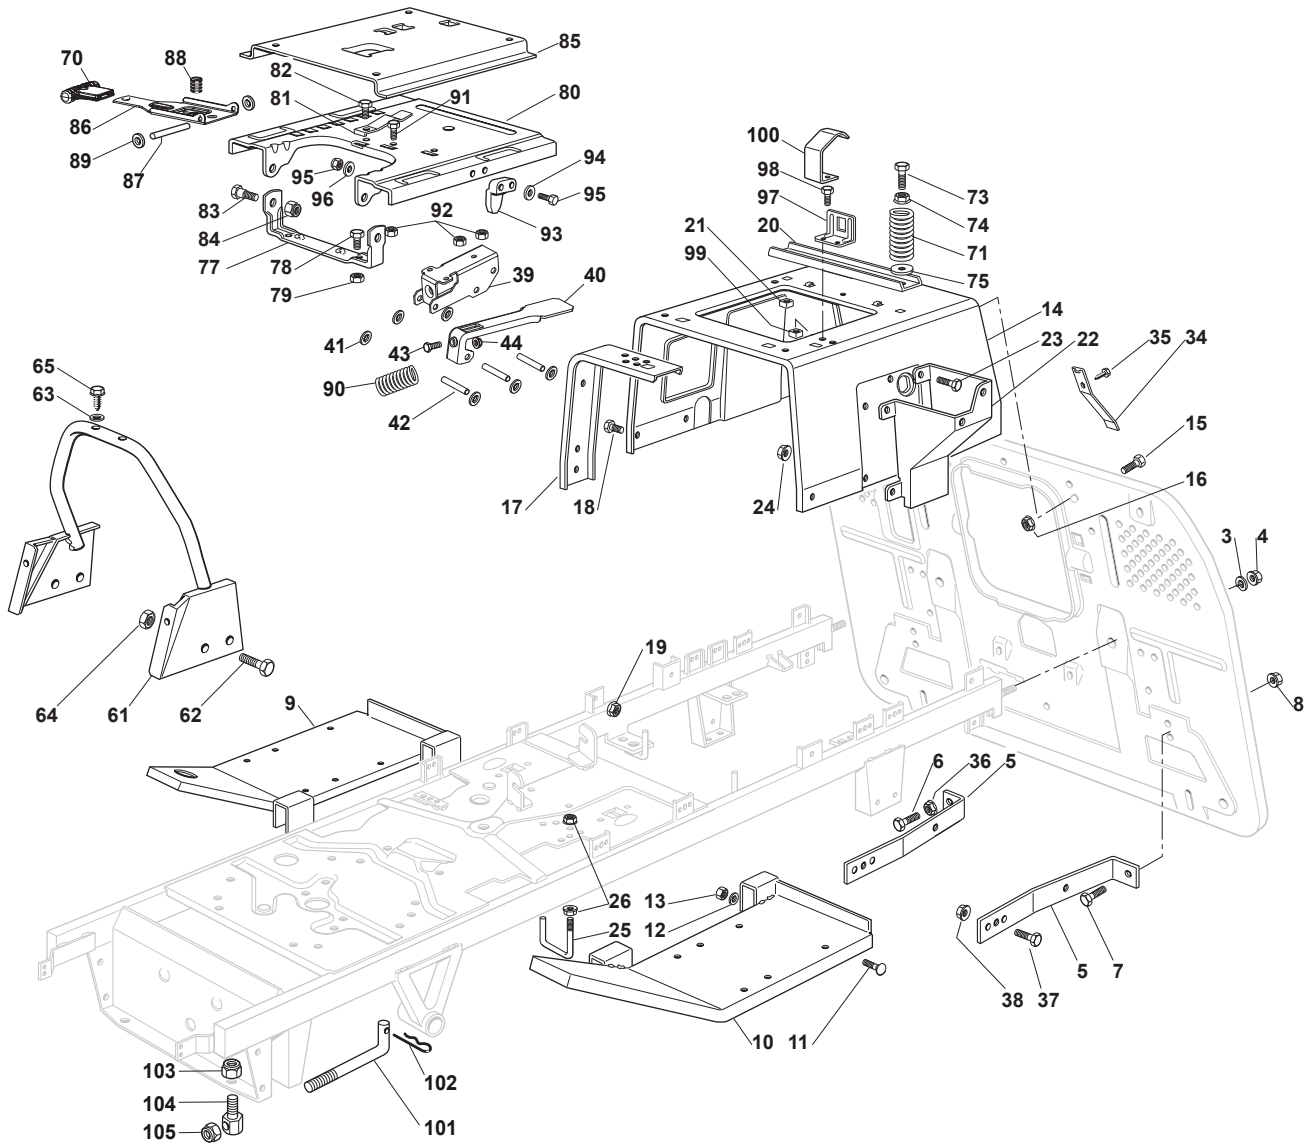

Fig.	Quantity	Part No	Description	Notes
3	2	112585100/0	Washer	
4	2	112295200/0	Nut	
5	2	325774273/1	Stiffening	
6	1	112691100/0	Screw	
7	3	112793102/0	Screw	
8	4	112293201/0	Nut	
9	1	382510041/2	Right Footboard Support	
10	1	382510043/2	Left Footboard Support	
11	4	112815245/0	Screw	
12	4	112523040/0	Washer	
13	4	112154510/0	Nut	
14	1	325785133/5	Seat Support	
15	5	112791011/0	Screw	
16	5	112292102/0	Nut	
17	2	325650065/0	Stiffening	
18	6	112791011/0	Screw	
19	6	112292102/0	Nut	
20	1	325650067/0	Stiffening	
21	2	112360420/0	Nut	
22	1	325785137/1	Support	
23	4	112791011/0	Screw	
24	4	112292102/0	Nut	
25	1	125580019/0	Belt Guide Peg	
26	2	112292102/0	Nut	
34	1	125430238/1	Spring	
35	1	112731580/0	Screw	
36	1	112293200/0	Nut	
37	2	112793102/0	Screw	
38	2	112293201/0	Nut	
39	1	325774575/0	Fulcrum Clamp	
40	1	325318327/0	Lever	
41	6	112604896/0	Crown Fastener	
42	3	122517866/0	Pin	
43	1	112735661/0	Screw	
44	1	112154510/0	Nut	
61	1	382650045/0	Chassis	
62	4	112792611/0	Screw	
63	2	112521330/0	Washer	
64	4	112292102/0	Nut	
65	2	112731350/0	Screw	
70	1	322394505/0	Knob	
71	2	125430257/1	Spring	
73	2	125943001/1	Screw	
74	2	112293201/0	Nut	
75	2	112523070/0	Washer	
77	1	382774207/0	Seat Clamp Support	
78	2	112792611/0	Screw	
79	2	112293201/0	Nut	
80	1	325785149/3	Fixed Seat Support	
81	1	125430203/1	Spring	
82	1	112731580/0	Screw	

Fig.	Quantity	Part No	Description	Notes
83	2	122524970/2	Fulcrum Pin	
84	2	112155010/0	Nut	
85	1	325785147/2	Seat Support	
86	1	325318303/0	Stop Lever	
87	1	125510000/0	Pin	
88	1	125430202/1	Spring	
89	2	112604897/0	Elastic Washer	
90	1	125430285/0	Spring	
91	1	112789000/0	Screw	
92	1	112154330/0	Nut	
93	1	325060049/0	Seat Switch Cam	
94	2	112815050/0	Screw	
95	4	112521320/0	Washer	
96	2	112154330/0	Nut	
97	1	325755025/1	Bracket	
98	2	112735110/0	Screw	
99	2	112437502/0	Plate	
100	1	325430255/0	Spring	
101	2	125510119/0	Tie Rod	
102	2	124487997/0	Cotter Pin	
103	2	125510040/1	Pin	
104	2	112155000/0	Nut	
105	2	112155000/0	Nut	