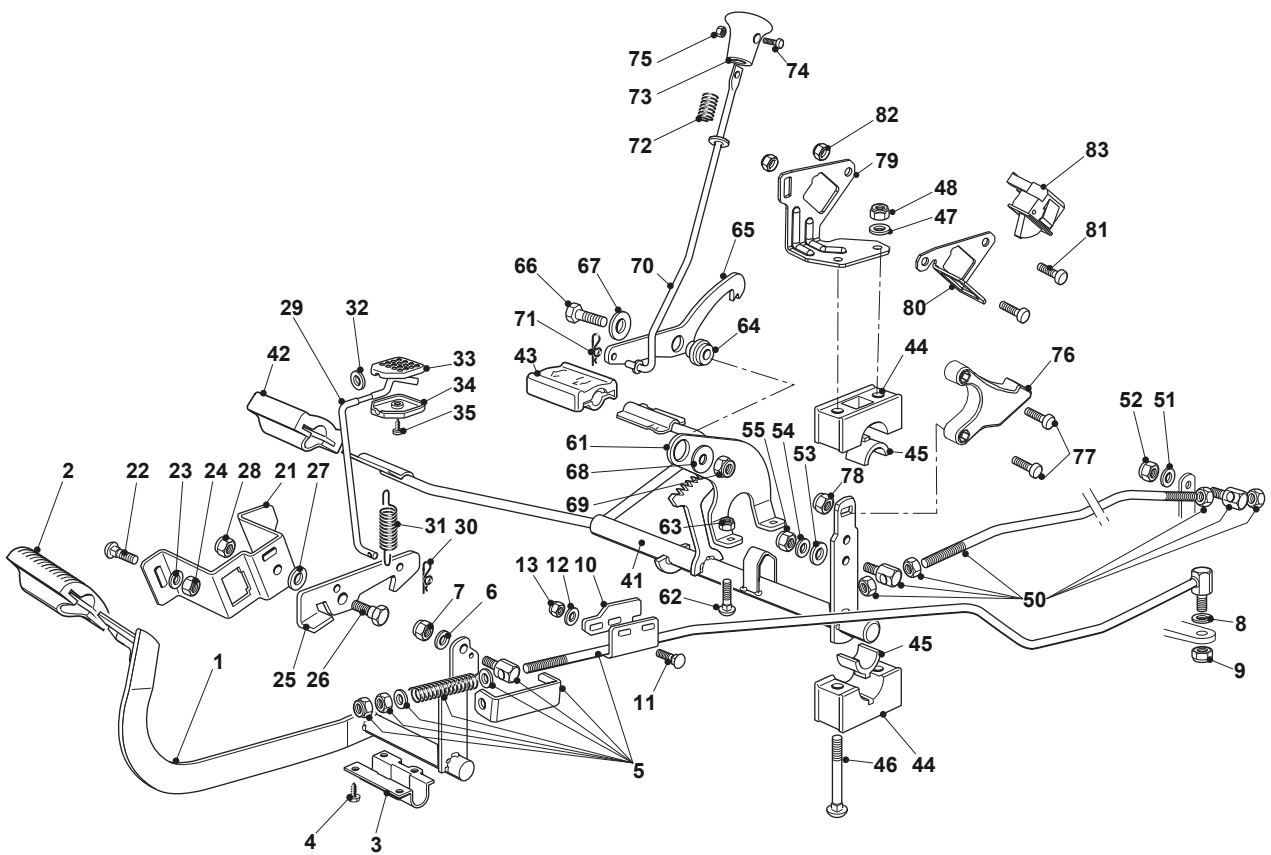

Fig.	Quantity	Part No	Description	Notes
66	1	122167840/0	Spacer	
67	1	112691200/0	Screw	
68	1	112293201/0	Nut	

Fig.	Quantity	Part No	Description	Notes
1	1	382500011/2	Pedal	
2	1	325110416/0	Clamp Cover	
3	1	325547081/2	Plate	
4	4	112731601/0	Screw	
5	1	382000582/0	Rod	
6	1	112521350/0	Washer	
7	1	112155000/0	Nut	
8	2	112521360/0	Washer	
9	1	112155000/0	Nut	
21	1	325785143/1	Support	
22	2	112815210/0	Screw	
23	1	112523040/0	Washer	
24	2	112154510/0	Nut	
25	1	325253001/0	Hook	
26	1	122524970/2	Fulcrum Pin	
27	1	325670011/0	Antifriction Washer	
28	1	112155000/0	Nut	
29	1	125033097/0	Rod	
30	1	124487997/0	Cotter Pin	
31	1	125430213/0	Spring	
32	1	112523040/0	Washer	
33	1	325592001/0	Knob	
34	1	325592002/0	Knob	
35	1	112727815/0	Screw	
41	1	382000391/1	Drive Pedal	
42	1	325110417/0	Clamp Cover Front	
43	1	325110418/0	Clamp Cover Rear	
44	4	325785354/0	Support	
45	4	325034003/0	Brass	
46	4	112815271/0	Screw	
47	4	112523040/0	Washer	
48	4	112154510/0	Nut	
50	1	382000579/0	Rod	
51	1	112523040/0	Washer	
52	1	112154510/0	Nut	
53	1	112521360/0	Washer	
54	1	112523040/0	Washer	
55	1	112154510/0	Nut	
56	1	325785481/0	Micro Switch Bracket	
57	1	325060034/1	Cam	
58	1	112735404/0	Screw	
59	2	112793102/0	Screw	
60	2	112293201/0	Nut	
61	1	119410614/0	Microswitch	