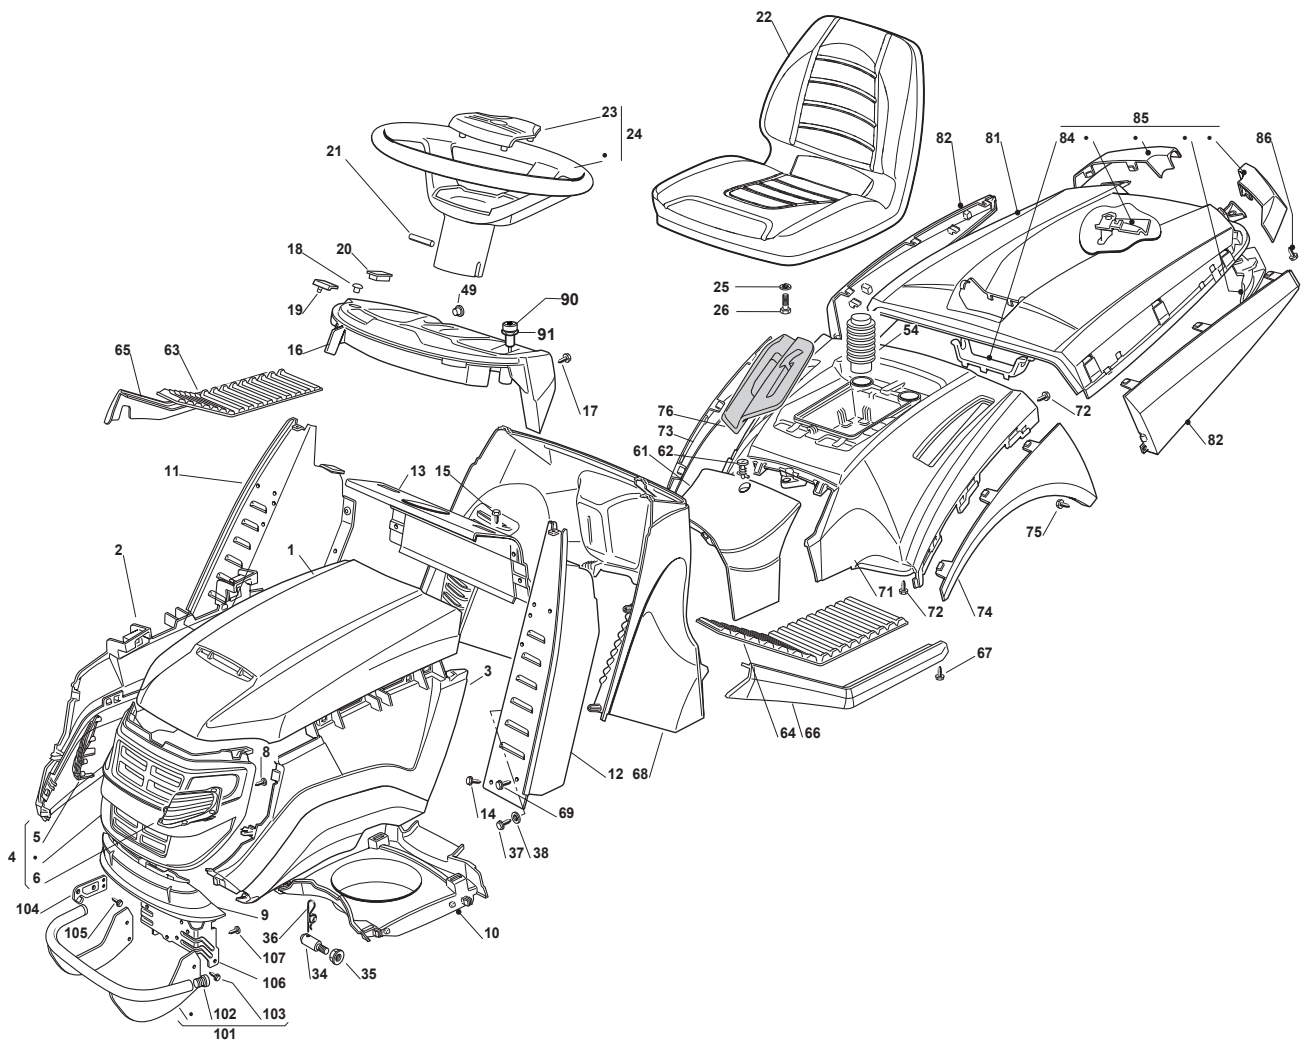

Fig.	Quantity	Part No	Description	Notes
1	1	325076871/0	Upper Engine Hood Red	
2	1	382394620/0	Hood, Right	
3	1	382394621/0	Hood, Left	
4	1	382394628/0	Hood, Front	
5	1	325410881/0	Right Grill	
6	1	325410882/0	Left Grill	
8	6	112735403/0	Screw	
9	1	325076877/0	Lower Red Hood, Front	
10	1	325108031/0	Conveyor	
11	1	382785022/9	Right Dashboard Support	
12	1	382785021/8	Left Dashboard Support	
13	1	382785137/0	Central Dashboard Support	
14	2	112735110/0	Screw	
15	4	112735110/0	Screw	
16	1	325120248/0	Dashboard, Red	
16	1	325120253/0	Black Dashboard	
16	1	325120249/0	Dashboard, Red (Cruise Control)	for Cruise Control
16	1	325120254/0	Dashboard, Black (Cruise Control)	for Cruise Control
17	4	112728440/0	Screw	
18	2	125120200/0	Cap	
19	2	125260000/0	Grommet	
20	1	325120234/0	Cap	
21	1	112620299/0	Elastic Pin	
22	1	125722476/0	Seat	
23	1	325580501/0	Cap	
24	1	125961210/1	Steering Wheel	
25	4	112583500/0	Grower	
26	4	112793102/0	Screw	
34	2	125510068/0	Pin	
35	2	112293201/0	Nut	
36	1	124487998/0	Cotter Pin	
37	2	112731350/0	Screw	
38	2	112521330/0	Washer	
49	1	325120233/0	Cap	
54	2	325737002/0	Hood	
61	1	325110306/0	Cover (Hydro)	
62	1	125580020/2	Stake	
63	1	325110278/1	Right Footboard Cover	
64	1	325110279/0	Left Footboard Cover	
65	1	325599000/0	Right Profile Grey	
66	1	325599001/0	Left Profil	
67	6	112731580/0	Screw	
68	1	325785228/1	Dashboard Support	
69	7	112735403/0	Screw	
71	1	325109744/0	Red Wheels Cover	
72	4	112735402/0	Screw	
73	1	325109747/0	Wheels Cover	
74	1	325109748/0	Left Wheel Cover	
75	2	112728686/0	Screw	
76	1	325207129/0	Cover, Can Holder Tcx Hydro Black	
81	1	325110302/0	Red Grass-Catcher Cover	