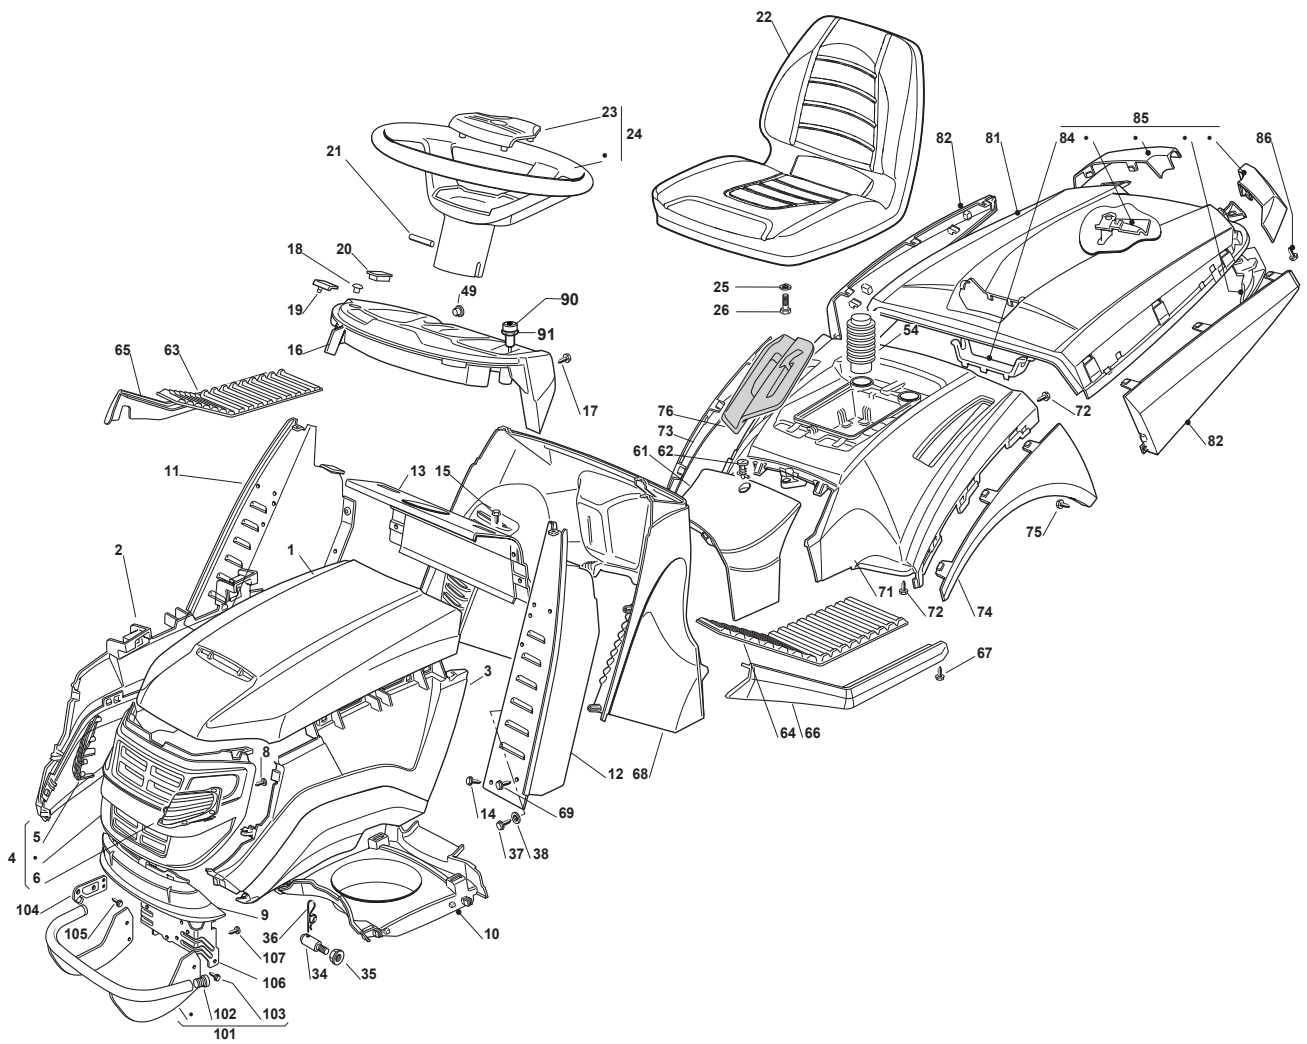

Fig.	Quantity	Part No	Description	Notes
1	1	325076871/0	Upper Engine Hood Red	
2	1	382394620/0	Hood, Right	
3	1	382394621/0	Hood, Left	
4	1	382394628/0	Hood, Front	
5	1	325410881/0	Right Grill	
6	1	325410882/0	Left Grill	
8	6	112735403/0	Screw	
9	1	325076877/0	Lower Red Hood, Front	
10	1	325108031/0	Conveyor	
11	1	382785022/9	Right Dashboard Support	
12	1	382785021/8	Left Dashboard Support	
13	1	382785137/0	Central Dashboard Support	
14	2	112735110/0	Screw	
15	4	112735110/0	Screw	
16	1	325120248/0	Dashboard, Red	
16	1	325120253/0	Black Dashboard	
16	1	325120249/0	Dashboard, Red (Cruise Control)	for Cruise Control
16	1	325120254/0	Dashboard, Black (Cruise Control)	for Cruise Control
17	4	112728440/0	Screw	
18	2	125120200/0	Cap	
19	2	125260000/0	Grommet	
20	1	325120234/0	Cap	
21	1	112620299/0	Elastic Pin	
22	1	125722476/0	Seat	
23	1	325580501/0	Cap	
24	1	125961210/1	Steering Wheel	
25	4	112583500/0	Grower	
26	4	112793102/0	Screw	
34	2	125510068/0	Pin	
35	2	112293201/0	Nut	
36	1	124487998/0	Cotter Pin	
37	2	112731350/0	Screw	
38	2	112521330/0	Washer	
49	1	325120233/0	Cap	
54	2	325737002/0	Hood	
61	1	325110306/0	Cover (Hydro)	
62	1	125580020/2	Stake	
63	1	325110278/1	Right Footboard Cover	
64	1	325110279/0	Left Footboard Cover	
65	1	325599000/0	Right Profile Grey	
66	1	325599001/0	Left Profil	
67	6	112731580/0	Screw	
68	1	325785228/1	Dashboard Support	
69	7	112735403/0	Screw	
71	1	325109744/0	Red Wheels Cover	
72	4	112735402/0	Screw	
73	1	325109747/0	Wheels Cover	
74	1	325109748/0	Left Wheel Cover	
75	2	112728686/0	Screw	
76	1	325207129/0	Cover, Can Holder Tcx Hydro Black	
81	1	325110302/0	Red Grass-Catcher Cover	