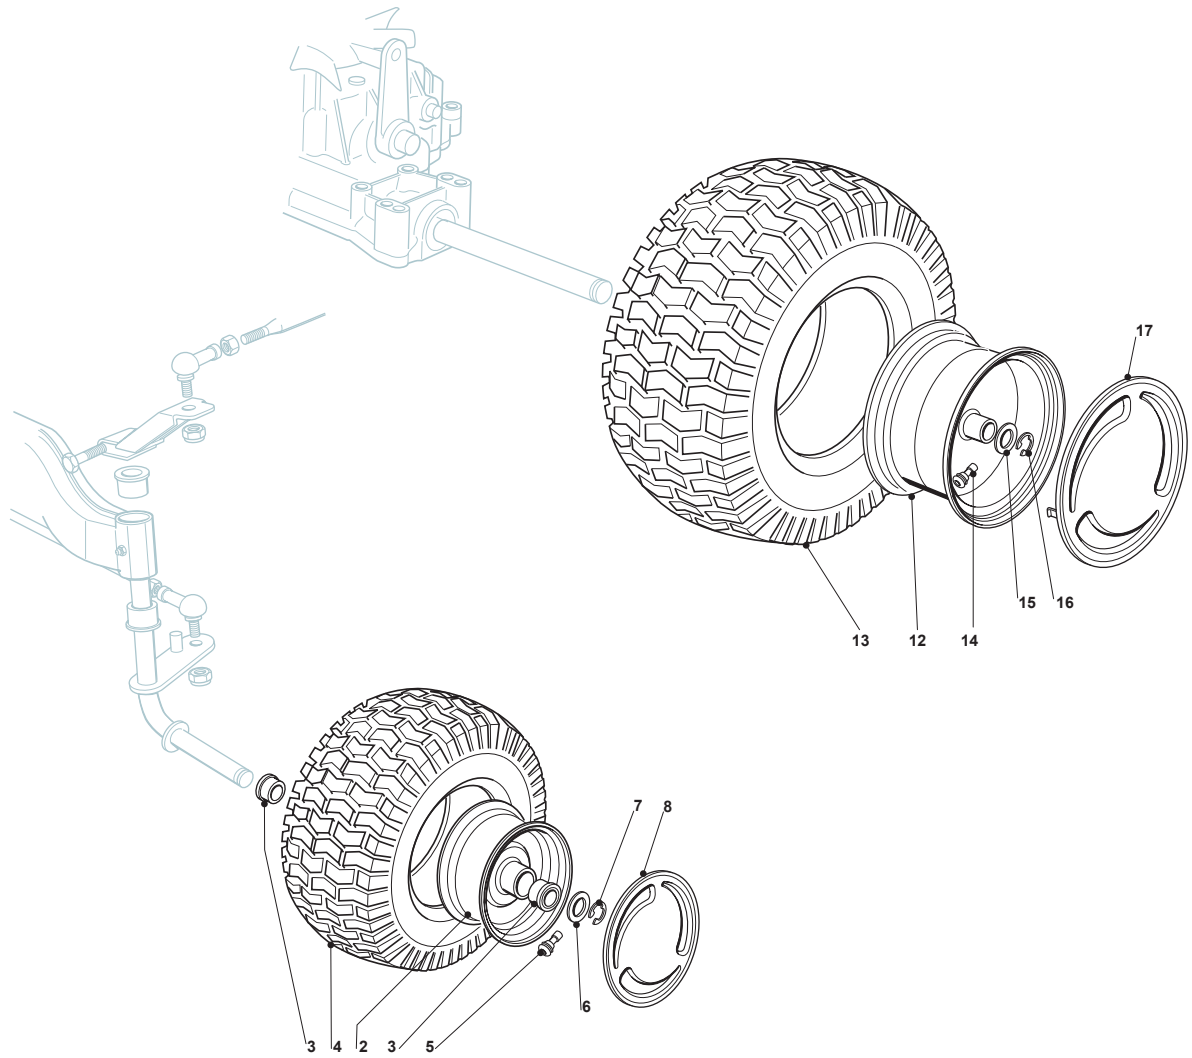

Fig.	Quantity	Part No	Description	Notes
2	2	182000598/0	Rimm	
3	4	125122200/2	Bearing	
4	2	125590014/0	Tyre	13"
4	2	127590066/0	Tyre	15"
5	2	125950000/0	Valve	
6	2	125670005/1	Washer	
7	2	112001000/0	Benzing Ring	
8	2	122110230/0	Hub Cover	
8	2	322110239/0	Hub Cover	
12	2	182000599/0	Rimm	
13	2	125590015/0	Tyre	
14	2	125950000/0	Valve	
15	2	125670005/1	Washer	
16	2	112001010/0	Benzing Ring	
17	2	322110239/0	Hub Cover	
17	2	122110230/0	Hub Cover	