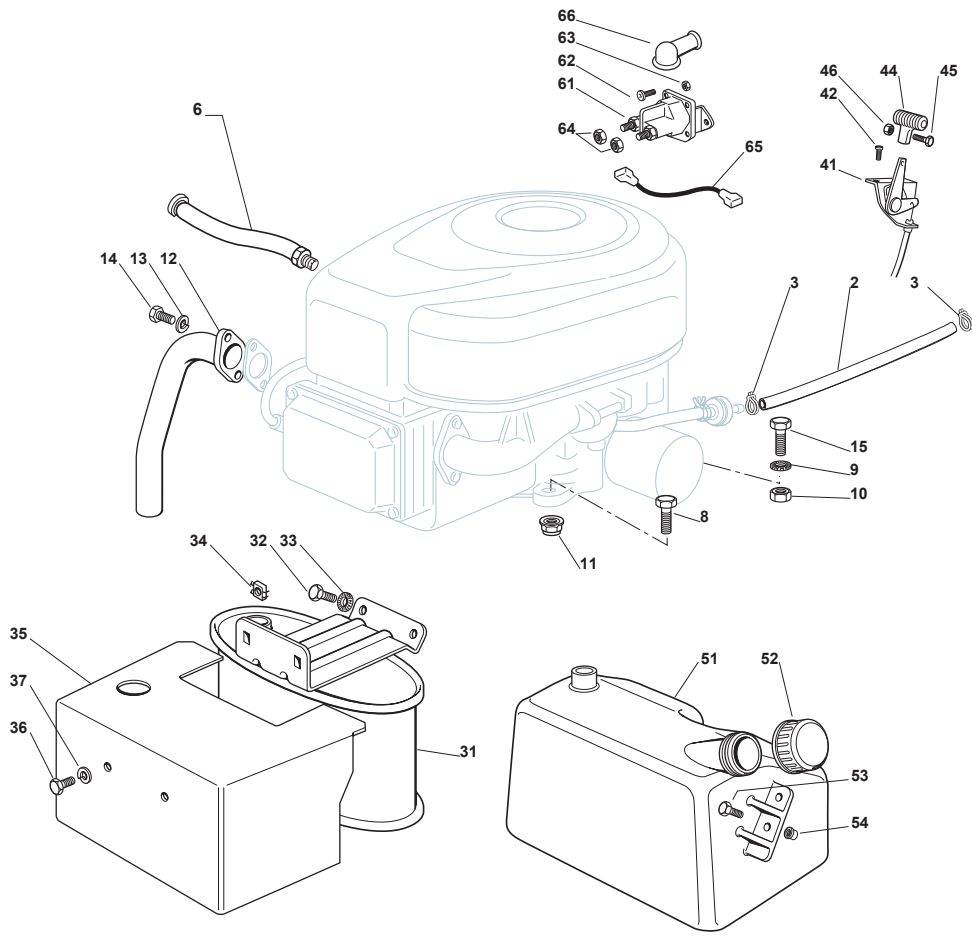

Fig.	Quantity	Part No	Description	Notes
70	1	125033091/0	Rod	
71	1	124487995/0	Cotter Pin	
72	1	125430232/0	Spring	
73	1	325605002/0	Button	
74	1	112726389/0	Screw	
75	1	112290800/0	Nut	
76	1	325060050/0	Cam	
77	1	112789100/0	Screw	
78	2	112154330/0	Nut	
79	2	325755071/0	Angle Bracket	
80	1	325785479/0	Micro Switch Bracket	
81	2	112791400/0	Screw	
82	2	112292102/0	Nut	
83	1	119410614/0	Microswitch	

Fig.	Quantity	Part No	Description	Notes
2	1	325869016/1	Connecting Tube	
3	2	118375051/1	Fair Led	
4	1	118738224/0	Exhaust Conn. Tube	
5	2	112583500/0	Grower	
6	2	112735530/0	Screw	
7	1	112691115/0	Screw	
8	1	112540260/0	Grower	
9	1	112154210/0	Nut	
12	1	1134-5827-01	Oil Drain Assy	
14	2	112793102/0	Screw	
15	2	112540260/0	Grower	
16	1	182750010/0	Muffler	
17	2	112360425/0	Nut	
18	1	382598009/2	Muffler Protection	
19	2	112792611/0	Screw	
20	2	112583500/0	Grower	
24	3	112154210/0	Nut	
25	3	112691100/0	Screw	
41	1	182000200/1	Throttle Cable	
42	2	125943012/0	Screw	
44	1	325592000/0	Knob	
45	1	112726388/0	Screw	
46	1	112290800/0	Nut	
51	1	125735110/3	Tank	
52	1	125795000/1	Fuel Cap	
53	2	112788910/0	Screw	
54	2	112500092/0	Rivet	
61	1	118736110/0	Starter Relay	
62	2	112791011/0	Screw	
63	2	112292102/0	Nut	
64	2	112360352/0	Nut	
65	1	125065017/0	Cable	
66	1	118564861/1	Protection	