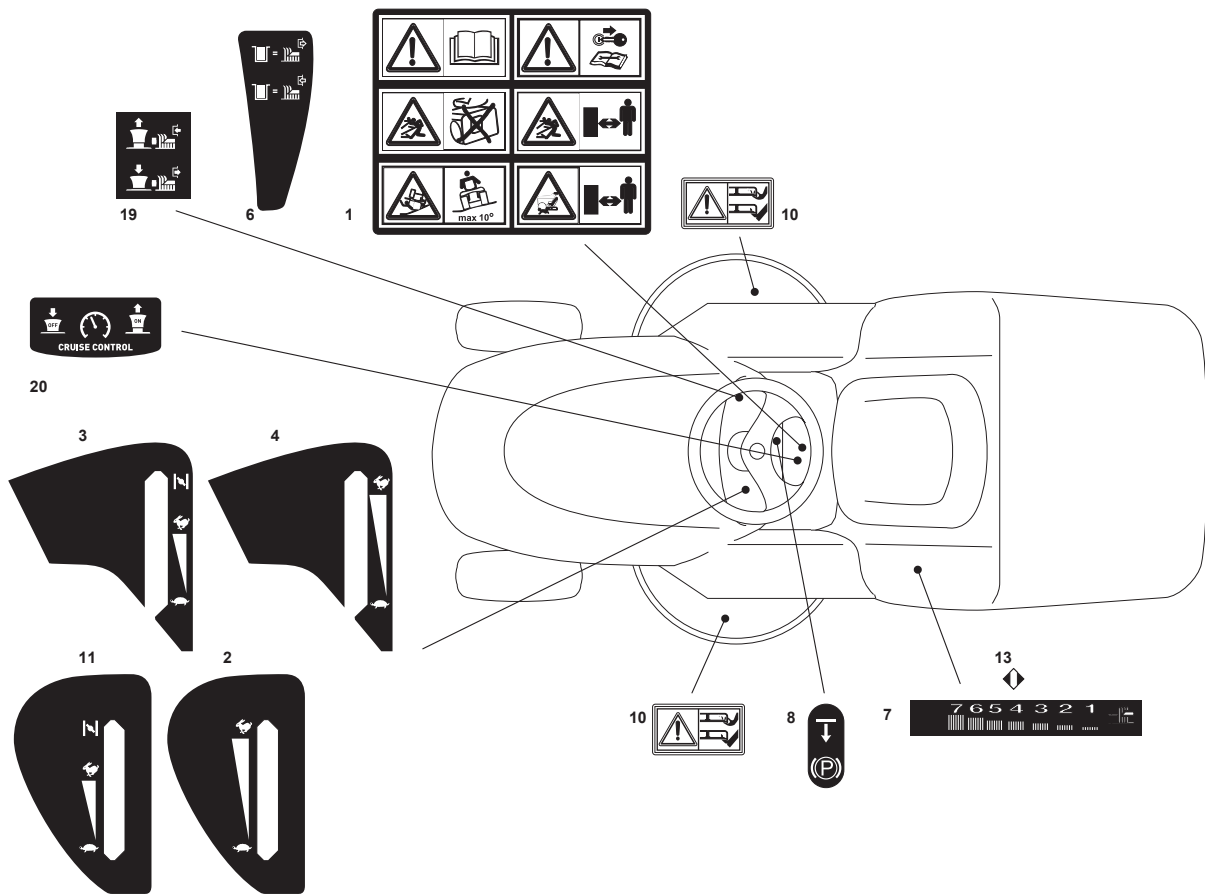

Fig.	Quantity	Part No	Description	Notes
2	1	382400003/1	Ejection Guard	
3	1	325869043/0	Rear Support	
4	2	118566112/0	Push Road	
5	2	112689515/0	Screw	
6	2	112154510/0	Nut	
7	2	125510022/0	Pin	
8	2	124487998/0	Cotter Pin	
9	1	124487999/0	Spring Pin	
22	1	125519997/1	Front Weight Tc	
23	3	112760520/0	Screw	
24	3	112155000/0	Nut	
42	1	382735502/0	Bracket	
43	1	325774213/0	Bracket	
44	1	382033105/1	Rod	
45	1	125510021/1	Hitch Pin	
46	2	124487999/0	Spring Pin	
51	1	182180050/0	Battery Charger	CE Plugg
51	1	182180052/0	Battery Charger	UK Plugg
72	1	325140097/0	Deflector	
73	1	325394005/0	Handle	
74	1	125510077/0	Pin	
75	1	125430245/0	Spring	
76	1	112735405/0	Screw	
77	1	325280000/1	Handgrip	
78	1	125840011/1	Tie Rod	
79	2	125253004/0	Mulch.Kit Fixing Hook	