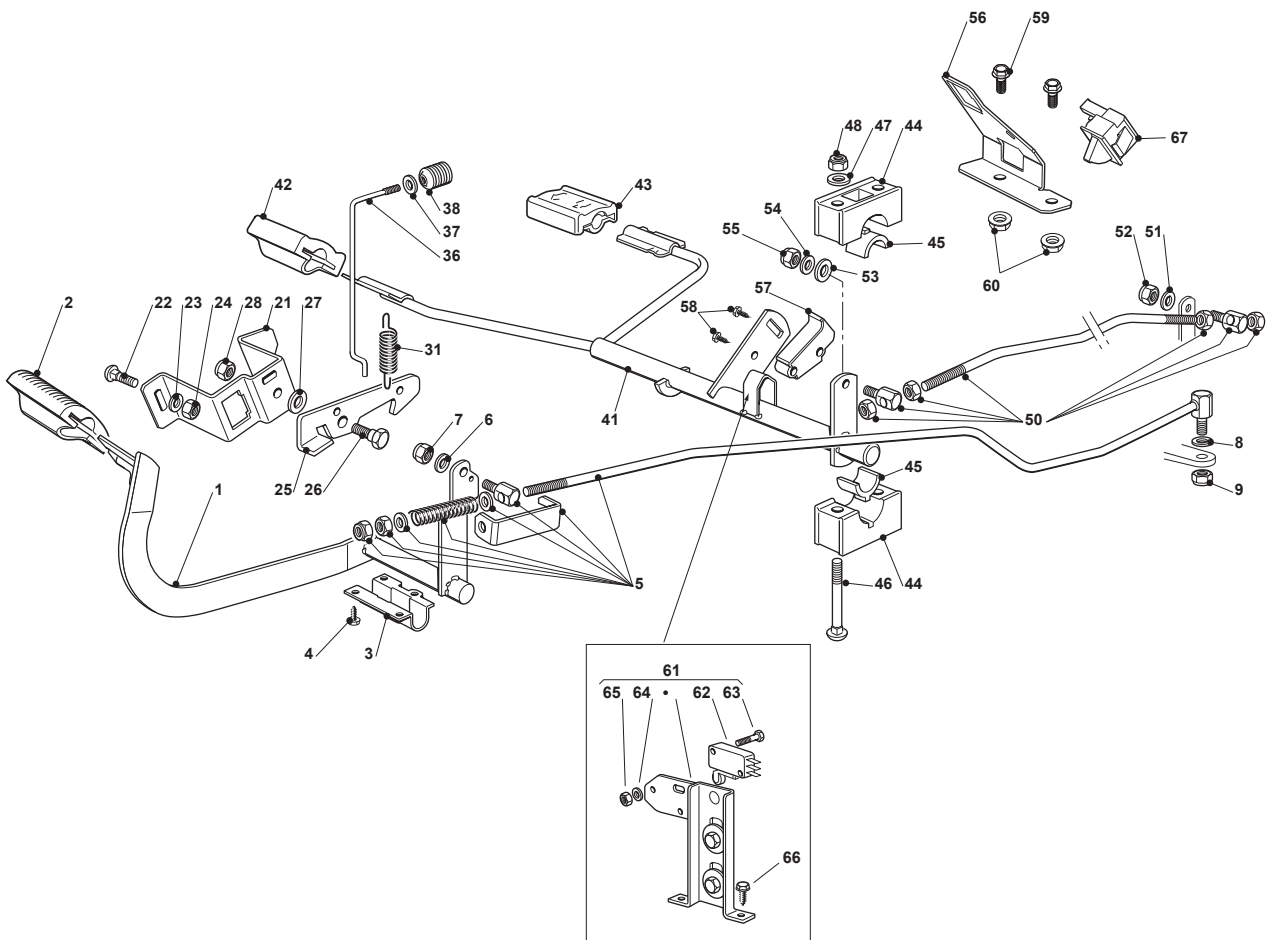

TCR 102 HYDRO

Ride-on 102-122 Steering - 15"

Issue 10 - 2015

Fig.	Quantity	Part No	Description	Notes
66	1	122167840/0	Spacer	
67	1	112691200/0	Screw	
68	1	112293201/0	Nut	

Fig.	Quantity	Part No	Description	Notes
1	1	382500011/2	Pedal	
2	1	325110416/0	Clamp Cover	
3	1	325547081/2	Plate	
4	4	112731601/0	Screw	
5	1	382000582/0	Rod	
6	1	112521350/0	Washer	
7	1	112155000/0	Nut	
8	2	112521360/0	Washer	
9	1	112155000/0	Nut	
21	1	325785143/1	Support	
22	2	112815210/0	Screw	
23	1	112523040/0	Washer	
24	2	112154510/0	Nut	
25	1	325253001/0	Hook	
26	1	122524970/2	Fulcrum Pin	
27	1	325670011/0	Antifriction Washer	
28	1	112155000/0	Nut	
31	1	125430213/0	Spring	
36	1	125033034/0	Rod	
37	1	125394509/1	Knob	
38	1	112523020/0	Washer	
41	1	382000391/1	Drive Pedal	
42	1	325110417/0	Clamp Cover Front	
43	1	325110418/0	Clamp Cover Rear	
44	4	325785354/0	Support	
45	4	325034003/0	Brass	
46	4	112815271/0	Screw	
47	4	112523040/0	Washer	
48	4	112154510/0	Nut	
50	1	382000579/0	Rod	
51	1	112523040/0	Washer	
52	1	112154510/0	Nut	
53	1	112521360/0	Washer	
54	1	112523040/0	Washer	
55	1	112154510/0	Nut	
56	1	325785481/0	Micro Switch Bracket	
57	1	325060034/1	Cam	
58	1	112735404/0	Screw	
59	2	112793102/0	Screw	
60	2	112293201/0	Nut	
61	1	382394853/0	Switch Ass.Y	
62	1	119410609/0	Microswitch	
63	2	112735602/0	Screw	
64	2	112581100/0	Grower	
65	2	112290791/0	Nut	
66	2	112735110/0	Screw	
67	1	119410614/0	Microswitch	