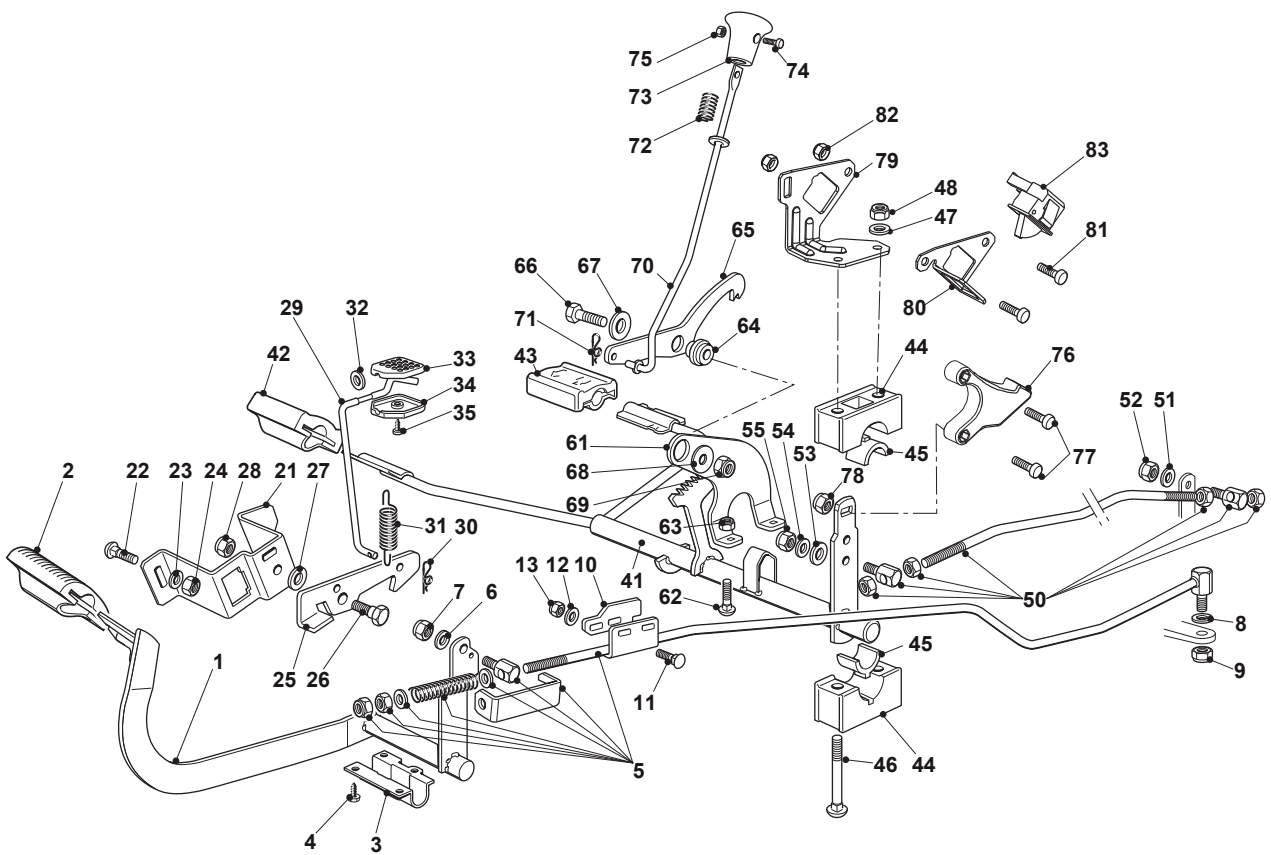

TCR 102 HYDRO

Ride-on 102-122 Steering - 15"

Issue 10 - 2015

Fig.	Quantity	Part No	Description	Notes
66	1	122167840/0	Spacer	
67	1	112691200/0	Screw	
68	1	112293201/0	Nut	

Fig.	Quantity	Part No	Description	Notes
1	1	382500011/2	Pedal	
2	1	325110416/0	Clamp Cover	
3	1	325547081/2	Plate	
4	4	112731601/0	Screw	
5	1	382000582/0	Rod	
6	1	112521350/0	Washer	
7	1	112155000/0	Nut	
8	2	112521360/0	Washer	
9	1	112155000/0	Nut	
21	1	325785143/1	Support	
22	2	112815210/0	Screw	
23	1	112523040/0	Washer	
24	2	112154510/0	Nut	
25	1	325253001/0	Hook	
26	1	122524970/2	Fulcrum Pin	
27	1	325670011/0	Antifriction Washer	
28	1	112155000/0	Nut	
31	1	125430213/0	Spring	
36	1	125033034/0	Rod	
37	1	125394509/1	Knob	
38	1	112523020/0	Washer	
41	1	382000391/1	Drive Pedal	
42	1	325110417/0	Clamp Cover Front	
43	1	325110418/0	Clamp Cover Rear	
44	4	325785354/0	Support	
45	4	325034003/0	Brass	
46	4	112815271/0	Screw	
47	4	112523040/0	Washer	
48	4	112154510/0	Nut	
50	1	382000579/0	Rod	
51	1	112523040/0	Washer	
52	1	112154510/0	Nut	
53	1	112521360/0	Washer	
54	1	112523040/0	Washer	
55	1	112154510/0	Nut	
56	1	325785481/0	Micro Switch Bracket	
57	1	325060034/1	Cam	
58	1	112735404/0	Screw	
59	2	112793102/0	Screw	
60	2	112293201/0	Nut	
61	1	382394853/0	Switch Ass.Y	
62	1	119410609/0	Microswitch	
63	2	112735602/0	Screw	
64	2	112581100/0	Grower	
65	2	112290791/0	Nut	
66	2	112735110/0	Screw	
67	1	119410614/0	Microswitch	