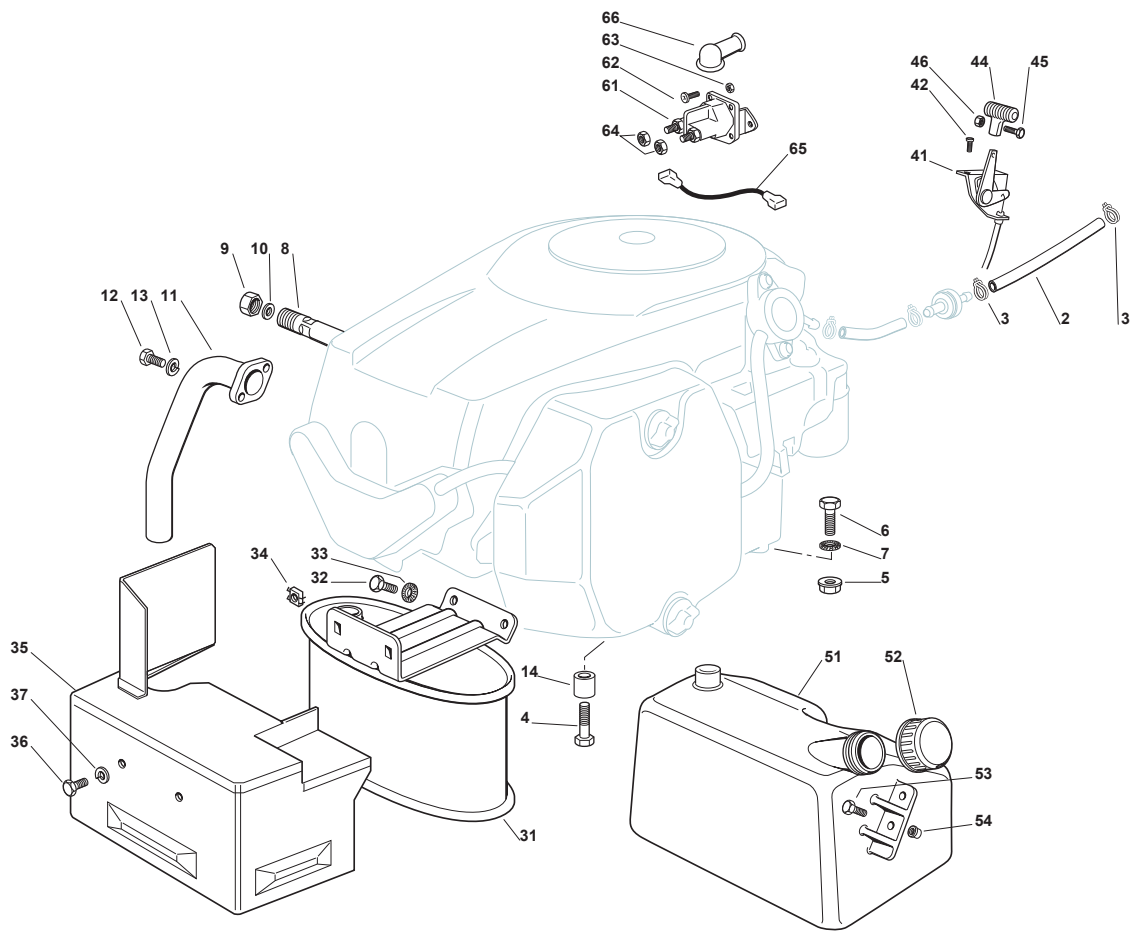

Fig.	Quantity	Part No	Description	Notes
2	1	325869033/1	Fuel Tube	
3	2	118375051/1	Fair Led	
5	1	127598061/1	Oil Discharge Extension	
6	1	118737849/0	Plug	
7	1	118401001/1	Oil Seal	
8	4	125510028/1	Pin	
9	4	112154210/0	Nut	
10	1	127430561/0	Spring	
11	1	112691115/0	Screw	
12	2	112521350/0	Washer	
13	1	112293201/0	Nut	
14	1	118738243/0	Exhaust Discharge Tube Right	
15	1	118738244/0	Exhaust Discharge Tube Left	
16	4	112293201/0	Nut	
17	1	112540260/0	Grower	
32	2	112793102/0	Screw	
33	2	112540260/0	Grower	
34	1	182750003/0	Muffler Assy	
35	2	112360425/0	Nut	
36	1	382598051/0	Guard	
37	2	112792611/0	Screw	
38	2	112583500/0	Grower	
41	1	182000219/0	Accelerator	
42	2	125943012/0	Screw	
44	1	125394501/0	Knob	
45	1	112726388/0	Screw	
46	1	112290800/0	Nut	
48	1	125090007/0	Choke Control	
51	1	125735110/3	Tank	without fuel level
51	1	325735111/3	Tank	with fuel level
52	1	125795000/1	Fuel Cap	
53	2	112788910/0	Screw	
54	2	112500092/0	Rivet	
61	1	133567000/0	Relay	
62	2	112791500/0	Screw	
63	2	112521330/0	Washer	
64	2	112521330/0	Washer	
65	2	112582100/0	Grower	
66	2	112292100/0	Nut	