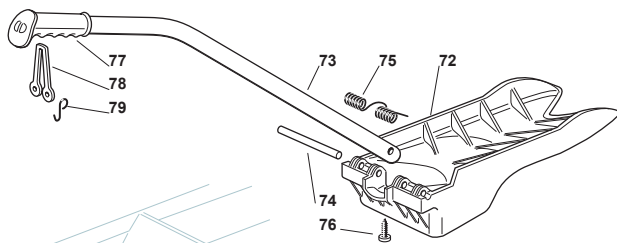

Fig.	Quantity	Part No	Description	Notes
2	1	382400003/1	Ejection Guard	
3	1	325869043/0	Rear Support	
4	2	118566112/0	Push Road	
5	2	112689515/0	Screw	
6	2	112154510/0	Nut	
7	2	125510022/0	Pin	
8	2	124487998/0	Cotter Pin	
9	1	124487999/0	Spring Pin	
22	1	125519997/1	Front Weight Tc	
23	3	112760520/0	Screw	
24	3	112155000/0	Nut	
42	1	382735502/0	Bracket	
43	1	325774213/0	Bracket	
44	1	382033105/1	Rod	
45	1	125510021/1	Hitch Pin	
46	2	124487999/0	Spring Pin	
51	1	182180050/0	Battery Charger	CE Plugg
51	1	182180052/0	Battery Charger	UK Plugg
72	1	325140097/0	Deflector	
73	1	325394005/0	Handle	
74	1	125510077/0	Pin	
75	1	125430245/0	Spring	
76	1	112735405/0	Screw	
77	1	325280000/1	Handgrip	
78	1	125840011/1	Tie Rod	
79	2	125253004/0	Mulch.Kit Fixing Hook	