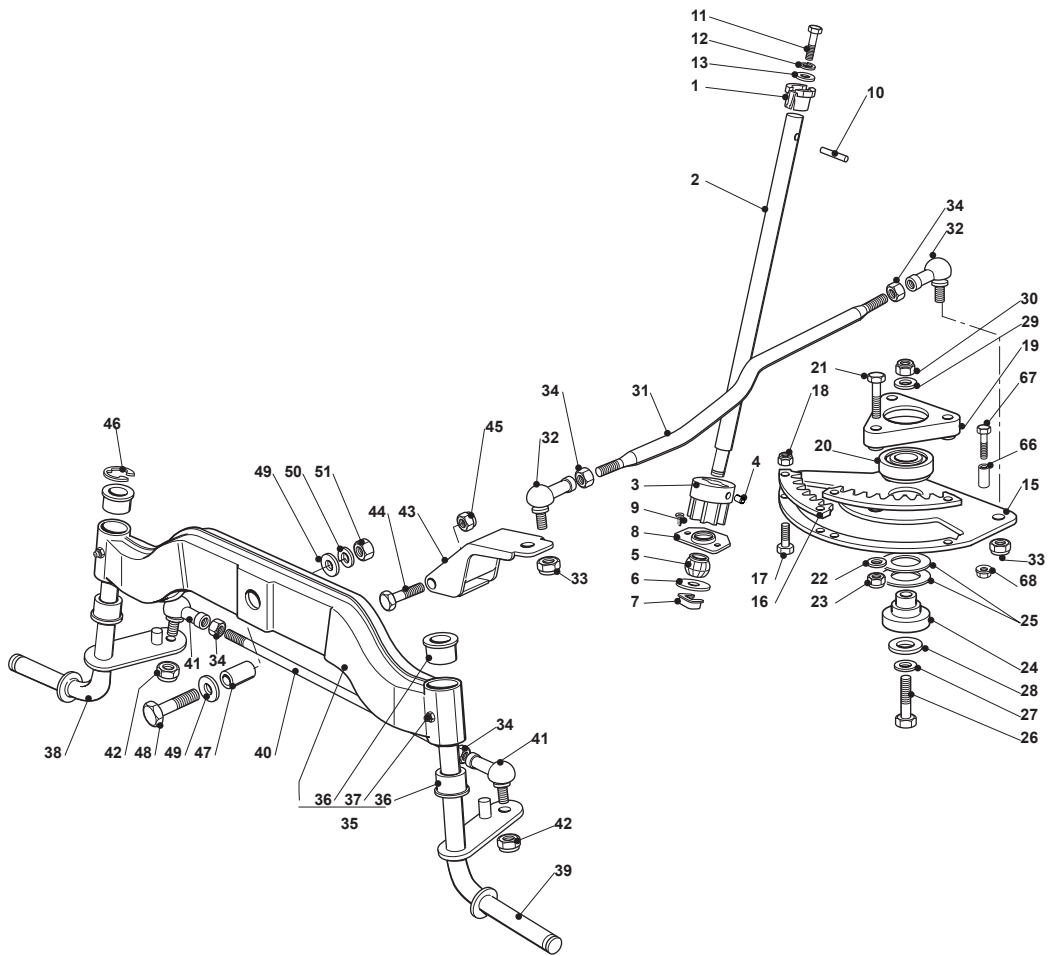

TCR 102 HYDRO

Ride-on 102-122 Steering - 13"

Issue 10 - 2015

Fig.	Quantity	Part No	Description	Notes
52	2	122746616/0	Joint	

Fig.	Quantity	Part No	Description	Notes
1	1	325038004/0	Bushing	
2	1	125520010/0	Steering Column	
3	1	125570004/0	Pinion	
4	1	112714300/0	Dowel	
5	1	325743000/0	Joint	
6	1	112521370/0	Washer	
7	1	112436030/0	Plate	
8	1	325785213/1	Support	
9	2	112729601/1	Screw	
10	1	112620250/0	Pin	
11	1	112691800/0	Screw	
12	1	112583500/0	Grower	
13	1	112523060/0	Washer	
15	1	325735523/0	Steering Sector	
16	2	325150000/0	Rack	
17	4	112791213/1	Screw	
18	4	112154510/0	Nut	
19	1	325774453/0	Clamp	
20	1	119216047/0	Bearing	
21	3	112691100/0	Screw	
22	3	112523060/0	Washer	
23	3	112155000/0	Nut	
24	1	125510120/0	Support	
25	2	322672153/0	Antifriction Washer	
26	1	112692395/0	Screw	
27	1	112523080/0	Washer	
28	1	112521390/0	Washer	
29	1	112523080/0	Washer	
30	1	112156602/0	Nut	
31	1	125033003/1	Steering Rod	
32	2	122746600/0	Joint	
32	2	122746616/0	Joint	
33	2	122746609/0	Joint	
34	4	112156602/0	Nut	
35	1	382034001/3	Equalizer With Bush And Lubricator	
36	4	125034002/1	Bushing	
37	2	112379511/0	Grease Dispenser	
38	1	382230361/0	Right Stub Axle	
39	1	382230359/0	Left Stub Axle	
40	1	325840001/0	Tie Rod	
41	2	122746616/0	Joint	
42	2	112156602/0	Nut	
43	1	382318185/0	Lever Ass.Y	
44	1	112692395/0	Screw	
45	1	112155000/0	Nut	
46	1	112001000/0	Benzing Ring	
47	1	125160005/0	Spacer	
48	1	112694100/0	Screw	
49	2	112521390/0	Washer	
50	1	112587900/0	Grower	
51	1	112295800/0	Nut	