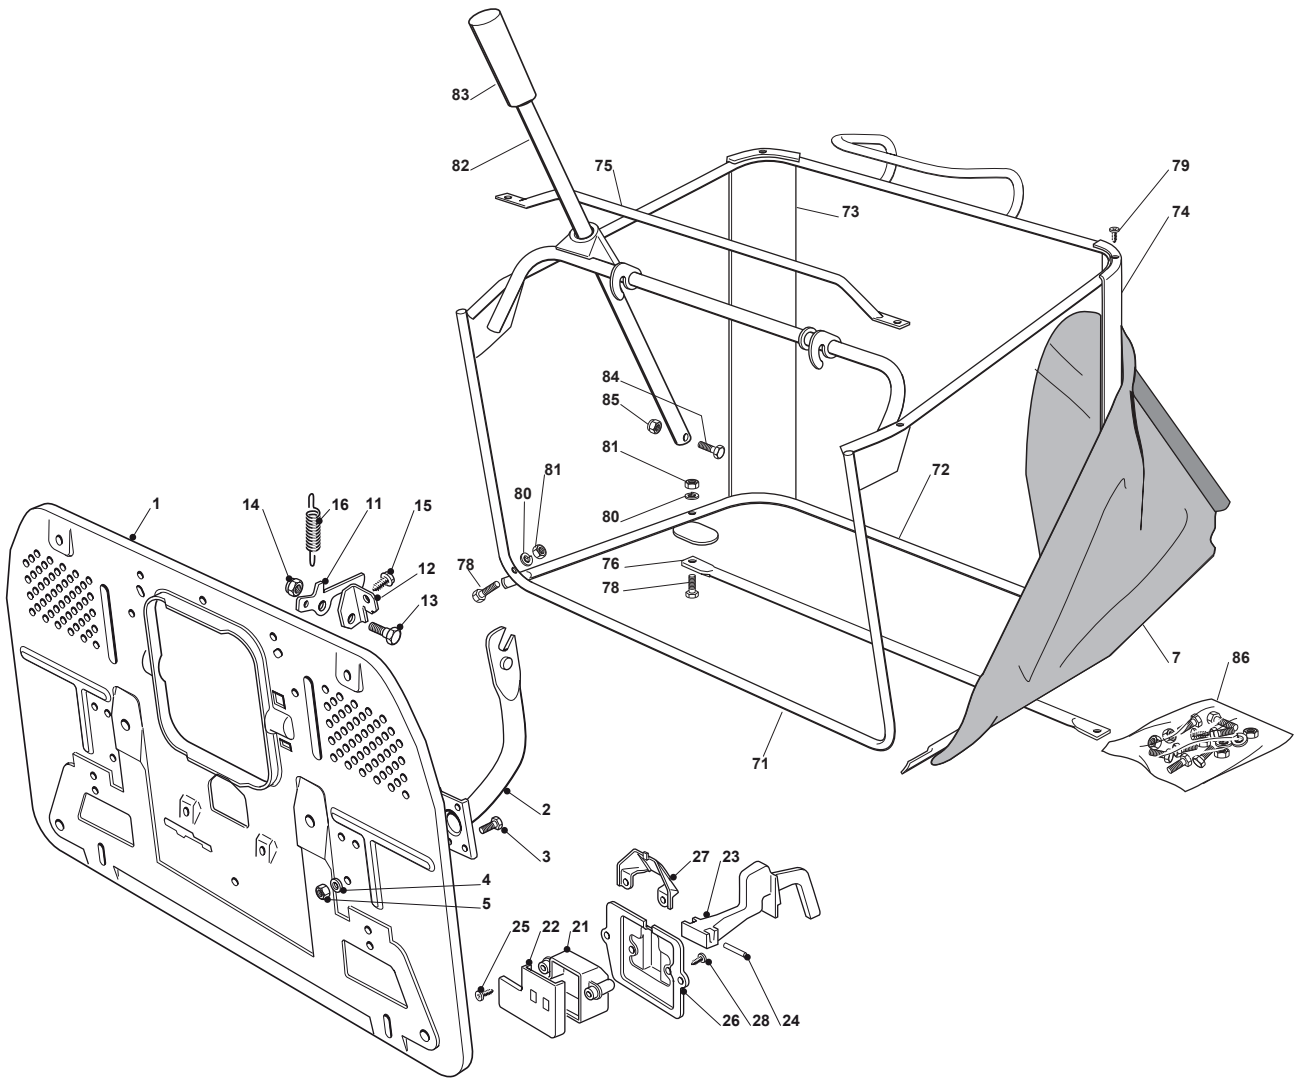

Fig.	Quantity	Part No	Description	Notes
1	2	125033060/0	Washing Cutting Deck Connection	
2	2	119035000/0	Or Ring	
3	2	112500030/0	Rivet	
9	1	382108016/1	Conveyor	
10	2	325774373/0	Clamp	
11	1	325060144/0	Right Belt Protection Carter	
12	1	325060145/0	Left Belt Protection	
13	2	325774267/0	Clamp	
14	2	325774423/0	Clamp	
15	1	325774425/0	Clamp	
16	1	325774421/0	Clamp	