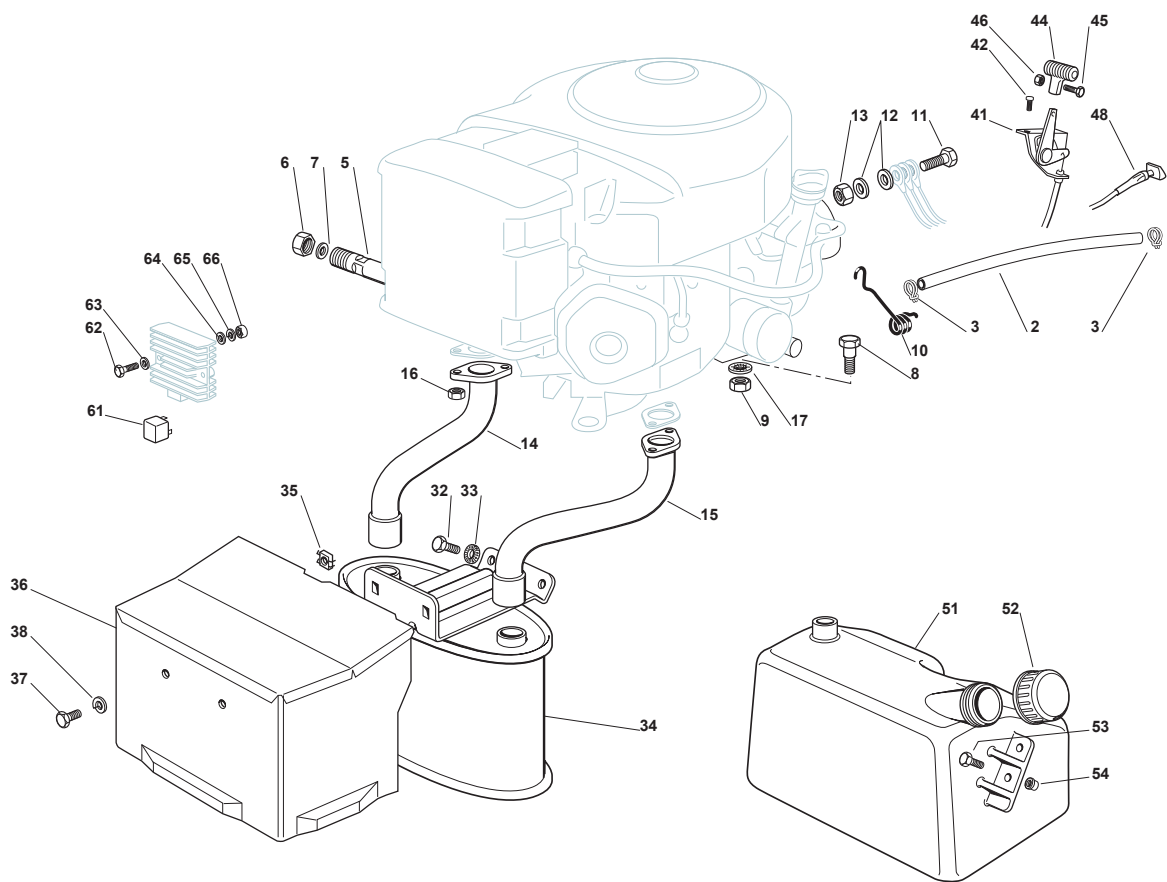

Fig.	Quantity	Part No	Description	Notes
2	1	325869027/1	Connecting Tube	
3	2	118375051/1	Fair Led	
5	1	112735599/0	Screw	
6	1	112540260/0	Grower	
7	4	112691115/0	Screw	
8	4	112154210/0	Nut	
9	1	125598052/0	Oil Discharge Extension	
10	1	118737849/0	Plug	
11	1	118401001/1	Oil Seal	
12	1	118738221/0	Exhaust Tube Right	
13	1	118738222/0	Right Exhaust Connection	
14	1	127430562/0	Spring	
31	1	182750003/0	Muffler Assy	
32	2	112793102/0	Screw	
33	2	112540260/0	Grower	
34	2	112360425/0	Nut	
35	1	382598005/2	Muffler Protection	
36	2	112792611/0	Screw	
37	2	112583500/0	Grower	
41	1	182000201/2	Accelerator	
42	2	125943012/0	Screw	
44	1	125394501/0	Knob	
45	1	112726388/0	Screw	
46	1	112290800/0	Nut	
48	1	125090001/2	Choke Control	
51	1	125735110/3	Tank	without fuel level
51	1	325735111/3	Tank	with fuel level
52	1	125795000/1	Fuel Cap	
53	2	112788910/0	Screw	
54	2	112500092/0	Rivet	
61	1	133567000/0	Relay	
62	2	112791500/0	Screw	
63	2	112521330/0	Washer	
64	2	112521330/0	Washer	
65	2	112582100/0	Grower	
66	2	112292100/0	Nut	