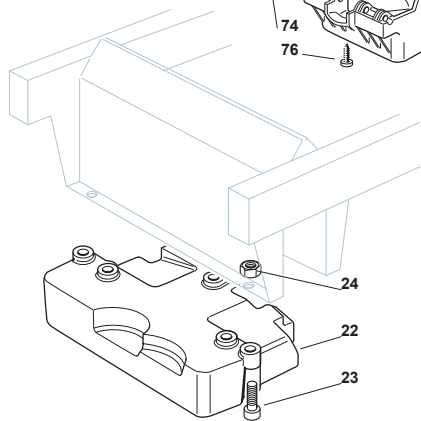

Fig.	Quantity	Part No	Description	Notes
2	1	382400003/1	Ejection Guard	
3	1	325869043/0	Rear Support	
4	2	118566112/0	Push Road	
5	2	112689515/0	Screw	
6	2	112154510/0	Nut	
7	2	125510022/0	Pin	
8	2	124487998/0	Cotter Pin	
9	1	124487999/0	Spring Pin	
22	1	125519997/1	Front Weight Tc	
23	3	112760520/0	Screw	
24	3	112155000/0	Nut	
42	1	382735502/0	Bracket	
43	1	325774213/0	Bracket	
44	1	382033105/1	Rod	
45	1	125510021/1	Hitch Pin	
46	2	124487999/0	Spring Pin	
51	1	182180050/0	Battery Charger	CE Plugg
51	1	182180052/0	Battery Charger	UK Plugg
72	1	325140097/0	Deflector	
73	1	325394005/0	Handle	
74	1	125510077/0	Pin	
75	1	125430245/0	Spring	
76	1	112735405/0	Screw	
77	1	325280000/1	Handgrip	
78	1	125840011/1	Tie Rod	
79	2	125253004/0	Mulch.Kit Fixing Hook	