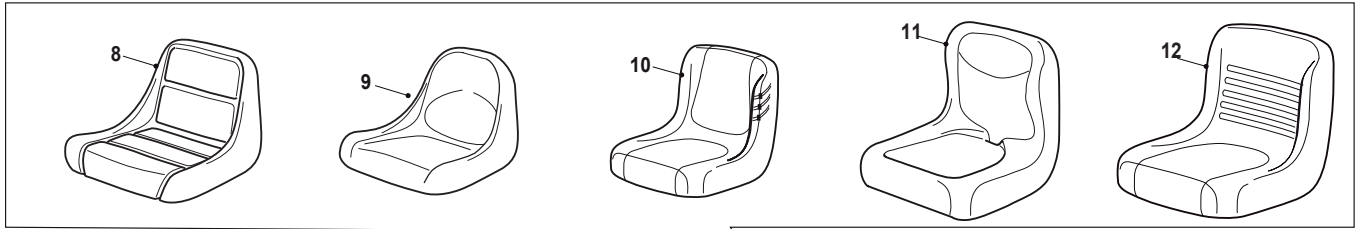

Fig.	Quantity	Part No	Description	Notes
1	1	125961213/0	Steering Wheel	Grey
2	1	125961210/1	Steering Wheel	
2	1	125961214/1	Steering Wheel	Black
2	1	125961217/1	Coated Steering Wheel Black Tc	Black Coated
3	1	125961206/0	Steering Wheel	
4	1	325120231/0	Cap	
5	1	325580500/0	Cap	
6	1	325580505/0	Cap	
6	1	325580501/0	Cap	Specific for Mountfield
7	1	112620299/0	Elastic Pin	
8	1	125722450/1	Seat	
9	1	125722451/2	Seat	
10	1	125722459/0	Seat	
11	1	125722457/0	Seat	Integral, Black
12	1	125722467/1	Seat	
12	1	125722471/0	Seat	Confort, Black
13	4	112583500/0	Grower	
14	4	112793102/0	Screw	