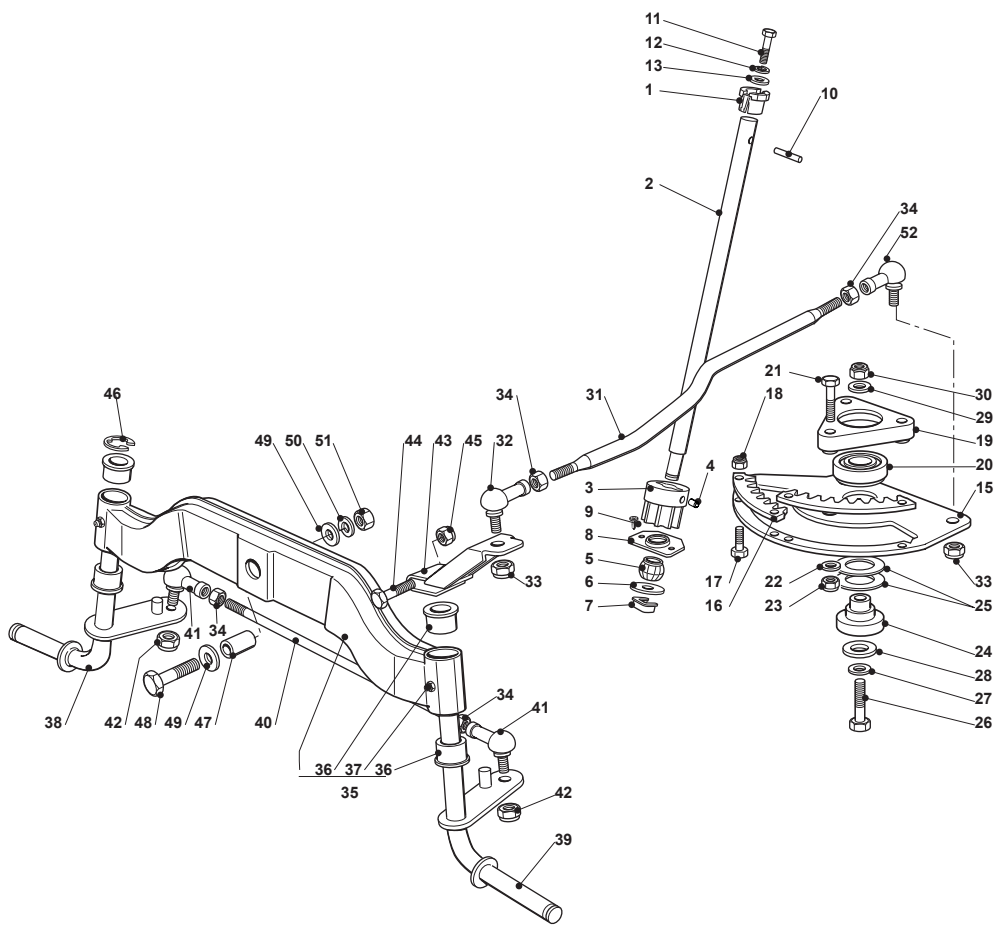

Fig.	Quantity	Part No	Description	Notes
82	1	125547015/0	Plate Green	
82	1	125547024/0	Blue Injection Plate	
82	1	325547016/2	Red Injection Plate	
83	2	112674701/0	Screw	
84	4	112729601/1	Screw	
85	2	112582101/0	Grower	
86	6	112521331/0	Washer	
87	1	325605003/0	Button	
88	1	325256250/0	Screwed Ring	
101	1	382869006/1	Muffler Tube Guard	
101	1	382869015/0	Muffler Protection	
102	2	118566110/0	Push Rod	
103	4	112734995/0	Screw	
104	1	325547089/1	Right Plate	
105	1	325547091/1	Left Plate	
106	4	112731580/0	Screw	
107	2	325547099/0	Plate 18 Hp B&S	

Fig.	Quantity	Part No	Description	Notes
1	1	325038004/0	Bushing	
2	1	125520010/0	Steering Column	
3	1	125570004/0	Pinion	
4	1	112714300/0	Dowel	
5	1	325743000/0	Joint	
6	1	112521370/0	Washer	
7	1	112436030/0	Plate	
8	1	325785213/1	Support	
9	2	112729601/1	Screw	
10	1	112620250/0	Pin	
11	1	112691800/0	Screw	
12	1	112583500/0	Grower	
13	1	112523060/0	Washer	
15	1	325735523/0	Steering Sector	
16	2	325150000/0	Rack	
17	4	112791213/1	Screw	
18	4	112154510/0	Nut	
19	1	325774453/0	Clamp	
20	1	119216047/0	Bearing	
21	3	112691100/0	Screw	
22	3	112523060/0	Washer	
23	3	112155000/0	Nut	
24	1	125510120/0	Support	
25	2	322672153/0	Antifriction Washer	
26	1	112692395/0	Screw	
27	1	112523080/0	Washer	
28	1	112521390/0	Washer	
29	1	112523080/0	Washer	
30	1	112156602/0	Nut	
31	1	125033003/1	Steering Rod	
32	2	122746600/0	Joint	
32	2	122746616/0	Joint	
33	2	122746609/0	Joint	
34	4	112156602/0	Nut	
35	1	382034001/3	Equalizer With Bush And Lubricator	
36	4	125034002/1	Bushing	
37	2	112379511/0	Grease Dispenser	
38	1	382230349/0	Right Stub Axle	
39	1	382230348/0	Left Stub Axle	
40	1	325840001/0	Tie Rod	
41	2	122746616/0	Joint	
42	2	112156602/0	Nut	
43	1	382318101/0	Lever Ass.Y	
44	1	112691700/0	Screw	
45	1	112155000/0	Nut	
46	1	112001000/0	Benzing Ring	
47	1	125160005/0	Spacer	
48	1	112694100/0	Screw	
49	2	112521390/0	Washer	
50	1	112587900/0	Grower	
51	1	112295800/0	Nut	