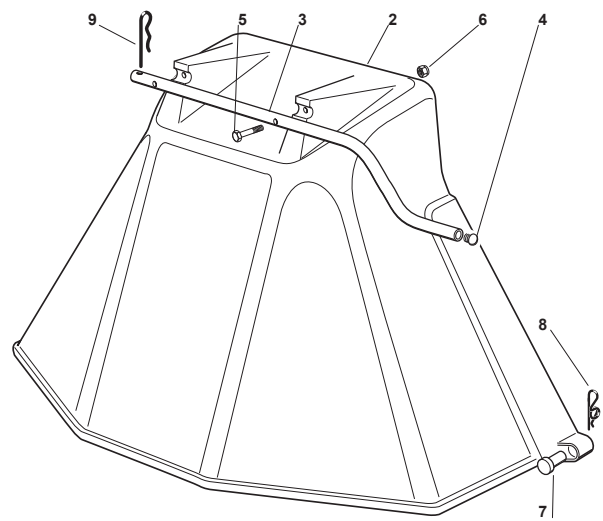

Fig.	Quantity	Part No	Description	Notes
2	1	382400003/1	Ejection Guard	
3	1	325869043/0	Rear Support	
4	2	118566112/0	Push Road	
5	2	112689515/0	Screw	
6	2	112154510/0	Nut	
7	2	125510022/0	Pin	
8	2	124487998/0	Cotter Pin	
9	1	124487999/0	Spring Pin	
22	1	125519997/1	Front Weight Tc	
23	3	112760520/0	Screw	
24	3	112155000/0	Nut	
42	1	382735502/0	Bracket	
43	1	325774213/0	Bracket	
44	1	382033105/1	Rod	
45	1	125510021/1	Hitch Pin	
46	2	124487999/0	Spring Pin	
51	1	182180050/0	Battery Charger	CE Plugg
51	1	182180052/0	Battery Charger	UK Plugg
72	1	325140097/0	Deflector	
73	1	325394005/0	Handle	
74	1	125510077/0	Pin	
75	1	125430245/0	Spring	
76	1	112735405/0	Screw	
77	1	325280000/1	Handgrip	
78	1	125840011/1	Tie Rod	
79	2	125253004/0	Mulch.Kit Fixing Hook	