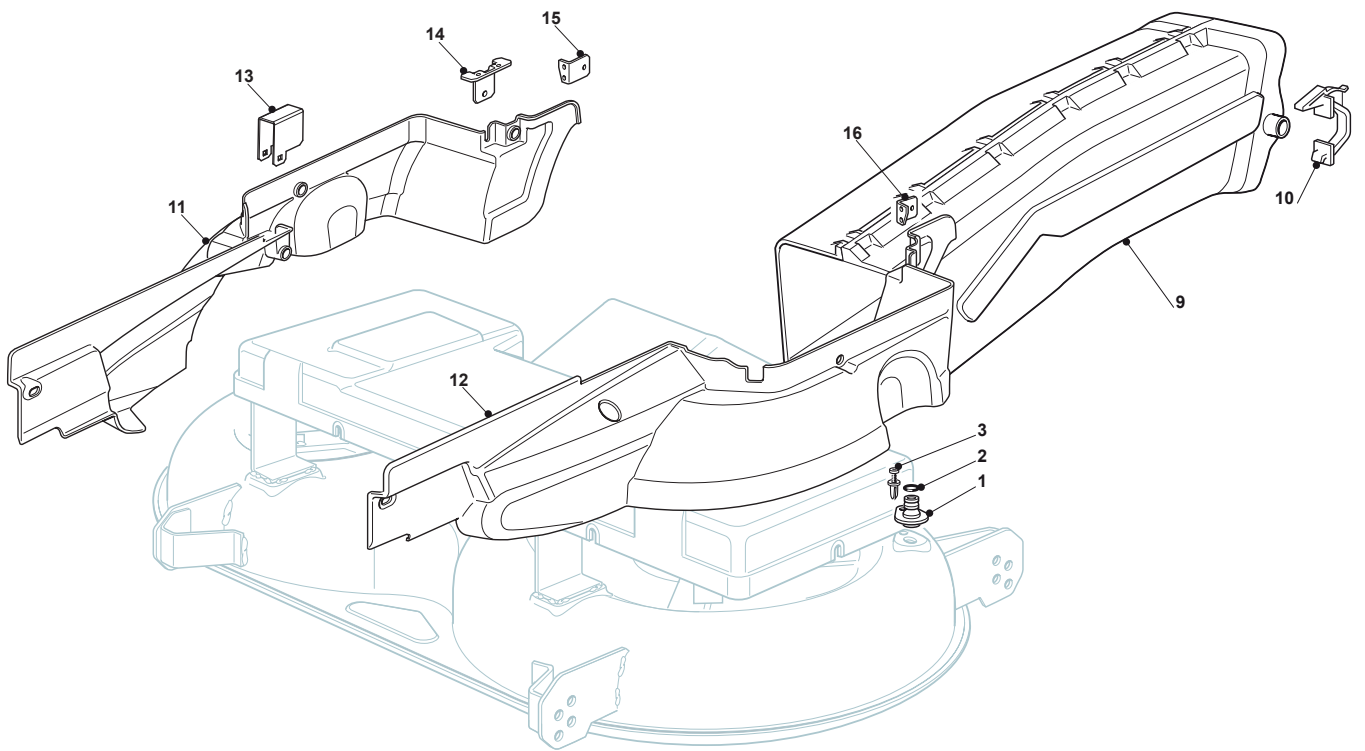

Fig.	Quantity	Part No	Description	Notes
1	1	382564131/0	Cutting Plate Black	Black
1	1	382564132/0	Cutting Plate Red	Red
1	1	382564133/0	Cutting Plate Yellow	Yellow
2	2	125033060/0	Washing Cutting Deck Connection	
3	2	119035000/0	Or Ring	
4	2	112500030/0	Rivet	
8	1	382207200/1	Flange Assy	
9	1	382207201/2	Support Shaft Tc	
10	1	125020800/1	Main Blade Shaft	
11	1	125020801/2	Secondary Blade Shaft	
13	4	119216032/0	Bearing	
14	2	325160501/0	Dust Cover Disc	
15	2	112609260/0	Seeger	
16	6	112818700/0	Screw	
17	6	112154210/0	Nut	
18	2	125463200/0	Blade Hub	
19	2	112139100/0	Feather, Crankshaft Ø 22,2	
20	1	182004348/0	Right Mulching Blade	
21	1	182004347/0	Left Blade Mulching, Winged	
22	2	122160400/0	Elastic Disc	
23	2	112523080/0	Washer	
24	1	112735694/0	Screw	
25	1	112735695/1	Screw	
26	2	182700003/0	Anti Scalp Wheel	
27	2	125510072/0	Pin	
28	2	112692050/0	Screw	
29	2	112523060/0	Washer	
30	2	112293201/0	Nut	
31	2	182700004/0	Anti Scalp Wheel	
32	2	125510121/0	Pin	
33	2	122450115/0	Spring	
34	2	112000930/0	Benzing Ring	
41	1	182004341/1	Right Blade, Winged	
42	1	182004340/1	Left Blade, Winged	
51	1	325140100/0	Deflector	
52	2	112815210/0	Screw	
53	2	125038002/1	Bushing	
54	2	112154510/0	Nut	
1	1	382564153/0	Cutting Plate Grey	