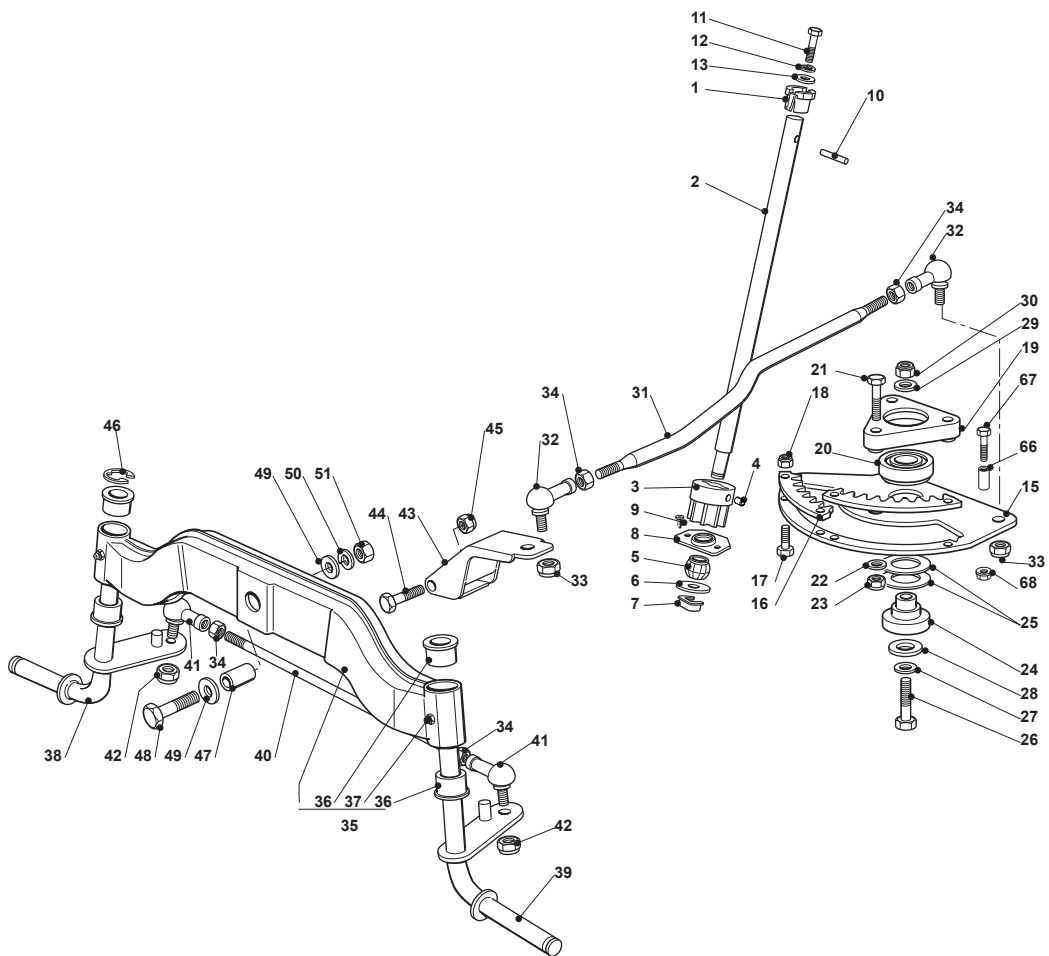

TCR 102 HYDRO

Ride-on 102-122 Steering - 13"

Issue 10 - 2015

Fig.	Quantity	Part No	Description	Notes
52	2	122746616/0	Joint	

Fig.	Quantity	Part No	Description	Notes
1	1	325038004/0	Bushing	
2	1	125520010/0	Steering Column	
3	1	125570004/0	Pinion	
4	1	112714300/0	Dowel	
5	1	325743000/0	Joint	
6	1	112521370/0	Washer	
7	1	112436030/0	Plate	
8	1	325785213/1	Support	
9	2	112729601/1	Screw	
10	1	112620250/0	Pin	
11	1	112691800/0	Screw	
12	1	112583500/0	Grower	
13	1	112523060/0	Washer	
15	1	325735523/0	Steering Sector	
16	2	325150000/0	Rack	
17	4	112791213/1	Screw	
18	4	112154510/0	Nut	
19	1	325774453/0	Clamp	
20	1	119216047/0	Bearing	
21	3	112691100/0	Screw	
22	3	112523060/0	Washer	
23	3	112155000/0	Nut	
24	1	125510120/0	Support	
25	2	322672153/0	Antifriction Washer	
26	1	112692395/0	Screw	
27	1	112523080/0	Washer	
28	1	112521390/0	Washer	
29	1	112523080/0	Washer	
30	1	112156602/0	Nut	
31	1	125033003/1	Steering Rod	
32	2	122746600/0	Joint	
32	2	122746616/0	Joint	
33	2	122746609/0	Joint	
34	4	112156602/0	Nut	
35	1	382034001/3	Equalizer With Bush And Lubricator	
36	4	125034002/1	Bushing	
37	2	112379511/0	Grease Dispenser	
38	1	382230361/0	Right Stub Axle	
39	1	382230359/0	Left Stub Axle	
40	1	325840001/0	Tie Rod	
41	2	122746616/0	Joint	
42	2	112156602/0	Nut	
43	1	382318185/0	Lever Ass.Y	
44	1	112692395/0	Screw	
45	1	112155000/0	Nut	
46	1	112001000/0	Benzing Ring	
47	1	125160005/0	Spacer	
48	1	112694100/0	Screw	
49	2	112521390/0	Washer	
50	1	112587900/0	Grower	
51	1	112295800/0	Nut	