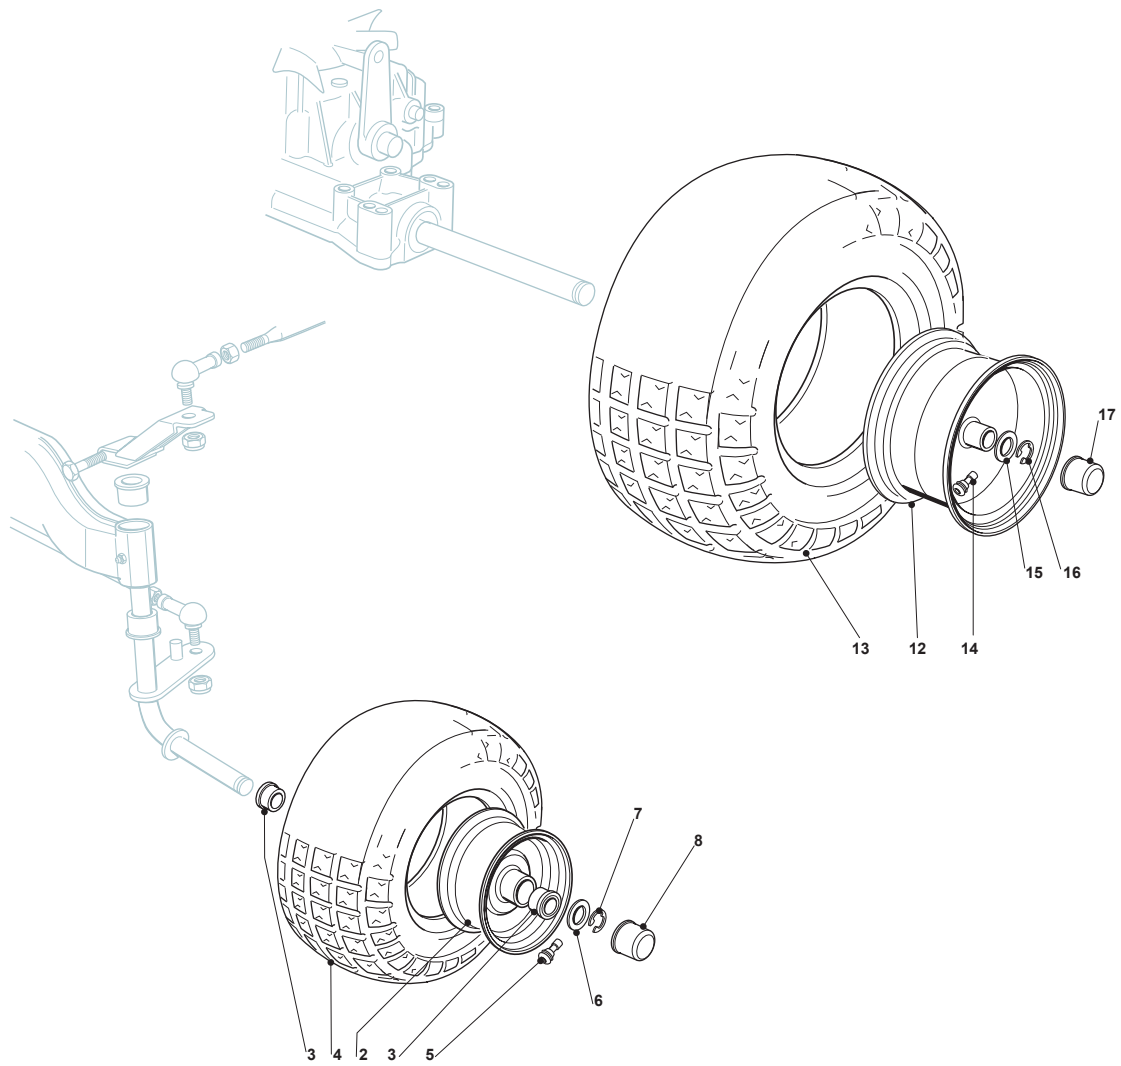

Fig.	Q.ty	Part No	Description	Notes
2	2	182000598/0	Rimm	
3	4	125122200/2	Bearing	
4	2	125590014/0	Tyre	13inch
4	2	127590066/0	Tyre	15inch
5	2	125950000/0	Valve	
6	2	125670005/1	Washer	
7	2	112001000/0	Benzing Ring	
8	2	382110274/0	Wheel Cover	standard Grey
12	2	182000599/0	Rimm	
13	2	125590015/0	Tyre	
14	2	125950000/0	Valve	
15	2	125670005/1	Washer	
16	2	112001010/0	Benzing Ring	
17	2	382110275/0	Rear Wheel Deck	standard Grey