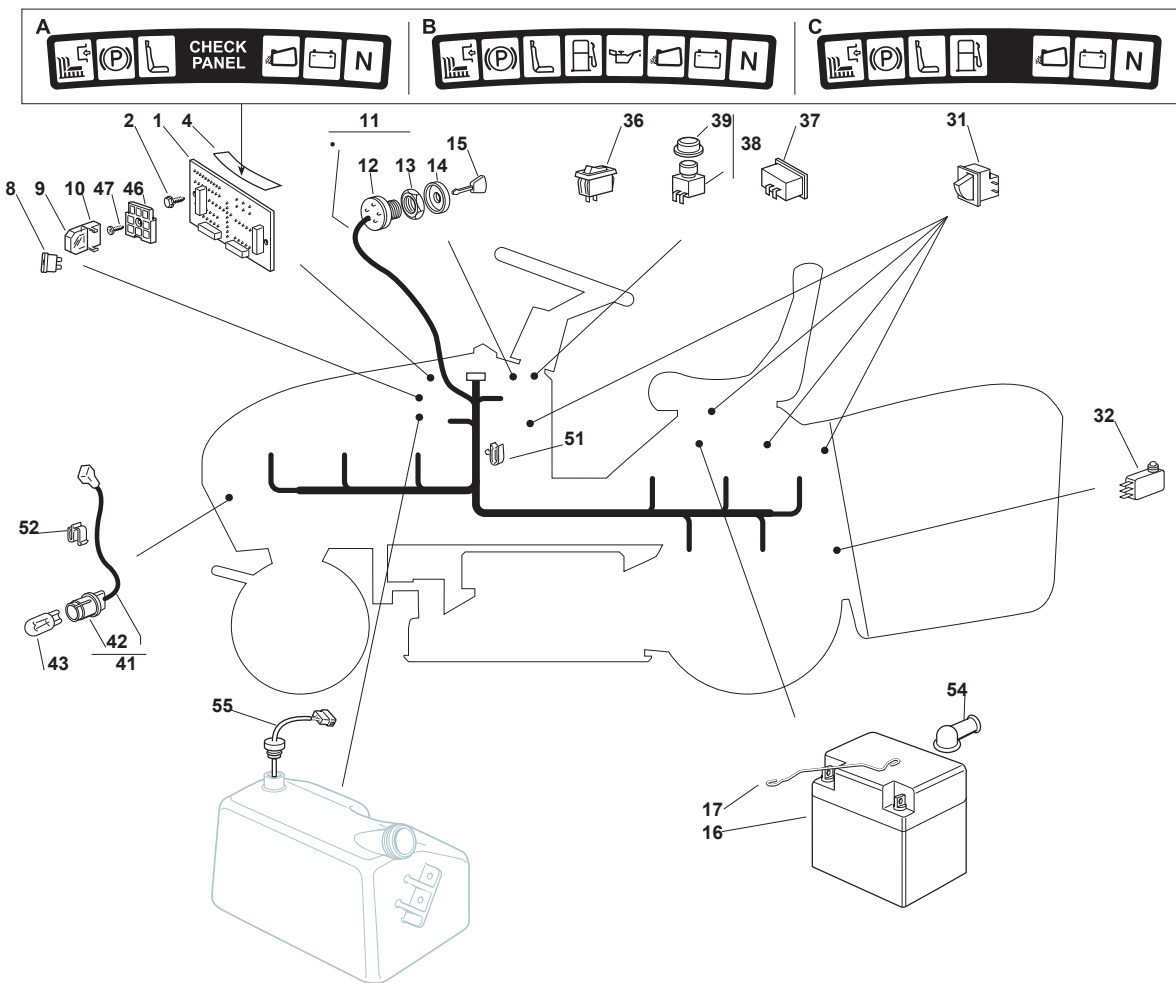

Fig.	Q.ty	Part No	Description	Notes
1	1	125722441/0	Electronic Card	
2	3	112735105/0	Screw	
4	1	125420005/0	Check Control (B)	for B&S 20-24Hp and Kawasaki Engine
4	1	125420007/0	Check Control (C)	for Honda Engine
4	1	125420004/0	Check Control (A)	for B&S and GGP Engine
8	1	133340036/0	Fuse 25 A	
8	1	133340040/0	Fuse 10 A	
9	2	133215000/0	Cover	
10	2	133500007/0	Fuse Carrier	
11	1	182040207/0	Cables Ass.Y	for Honda Engine
11	1	182040206/0	Cables Ass.Y	for B&S-GGP-Kawasaki Engine
12	1	118450065/1	Starting Switch	
13	1	118400861/0	Screwed Ring	
14	1	118565351/0	Screwed Ring Protection	
15	1	118210016/1	Starting Key	
16	1	118120002/1	Battery	
17	1	125430230/0	Spring	
31	3	119410615/0	Microswitch	
32	1	119410605/1	Microswitch	
36	1	118450060/1	Headlight Interrupt. Cre1116-0	
37	1	9400-0384-01	Hour Counter	
38	1	118450067/0	Switch	
39	1	118203852/0	Cap	
41	1	182040070/0	Cables Ass.Y	
42	2	133500030/0	Lamp Holder	
43	2	118459100/0	Lamp For Lights	
46	1	133500010/1	Plate	
47	1	112735170/0	Screw	
51	5	133320506/0	Fairlead	
52	1	133320504/0	Fairlead	
54	1	118564864/1	Protection	
55	1	125290000/0	Fuel Level Indicator