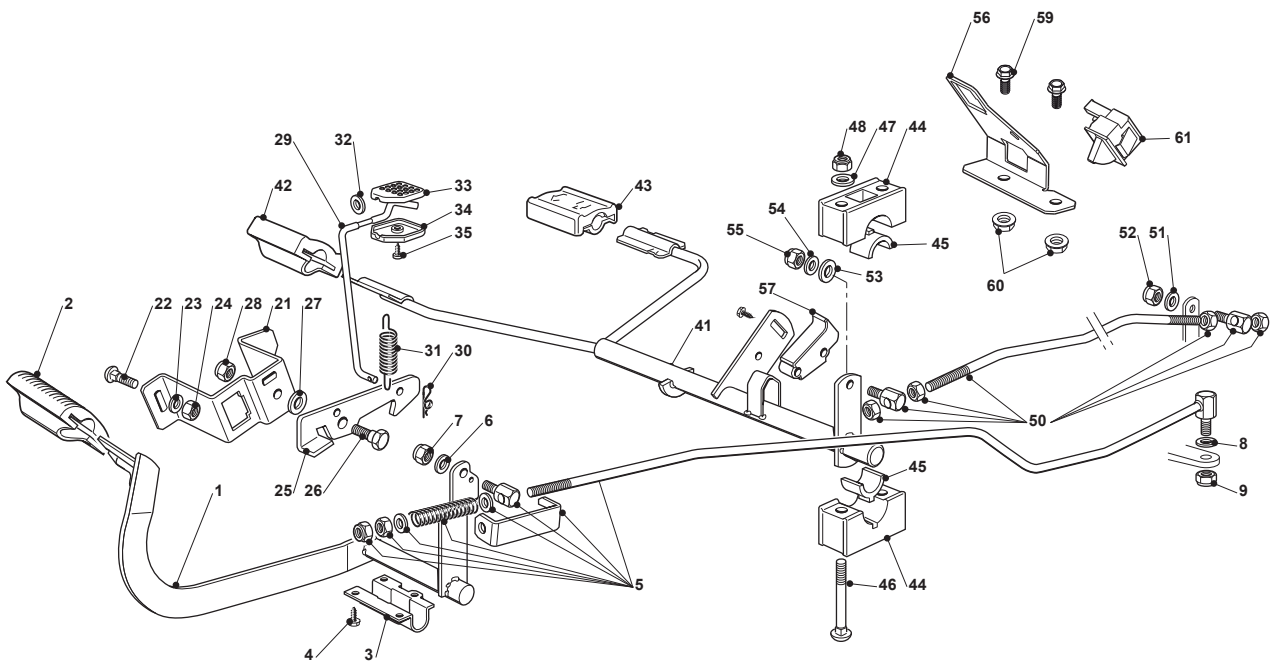

TCP 102 HYDRO

Ride-on 102-122 Steering - 15"

Issue 17 - 2015

Fig.	Q.ty	Part No	Description	Notes
66	1	122167840/0	Spacer	
67	1	112691200/0	Screw	
68	1	112293201/0	Nut	

Fig.	Q.ty	Part No	Description	Notes
1	1	382500011/2	Pedal	
2	1	325110416/0	Clamp Cover	
3	1	325547081/2	Plate	
4	4	112731601/0	Screw	
5	1	382000582/0	Rod	
6	1	112521350/0	Washer	
7	1	112155000/0	Nut	
8	2	112521360/0	Washer	
9	1	112155000/0	Nut	
21	1	325785143/1	Support	
22	2	112815210/0	Screw	
23	1	112523040/0	Washer	
24	2	112154510/0	Nut	
25	1	325253001/0	Hook	
26	1	122524970/2	Fulcrum Pin	
27	1	325670011/0	Antifriction Washer	
28	1	112155000/0	Nut	
31	1	125430213/0	Spring	
36	1	125033034/0	Rod	
37	1	125394509/1	Knob	
38	1	112523020/0	Washer	
41	1	382000391/1	Drive Pedal	
42	1	325110417/0	Clamp Cover Front	
43	1	325110418/0	Clamp Cover Rear	
44	4	325785354/0	Support	
45	4	325034003/0	Brass	
46	4	112815271/0	Screw	
47	4	112523040/0	Washer	
48	4	112154510/0	Nut	
50	1	382000579/0	Rod	
51	1	112523040/0	Washer	
52	1	112154510/0	Nut	
53	1	112521360/0	Washer	
54	1	112523040/0	Washer	
55	1	112154510/0	Nut	
56	1	325785481/0	Micro Switch Bracket	
57	1	325060034/1	Cam	
58	1	112735404/0	Screw	
59	2	112793102/0	Screw	
60	2	112293201/0	Nut	
61	1	382394853/0	Switch Ass.Y	
62	1	119410609/0	Microswitch	
63	2	112735602/0	Screw	
64	2	112581100/0	Grower	
65	2	112290791/0	Nut	
66	2	112735110/0	Screw	
67	1	119410614/0	Microswitch	