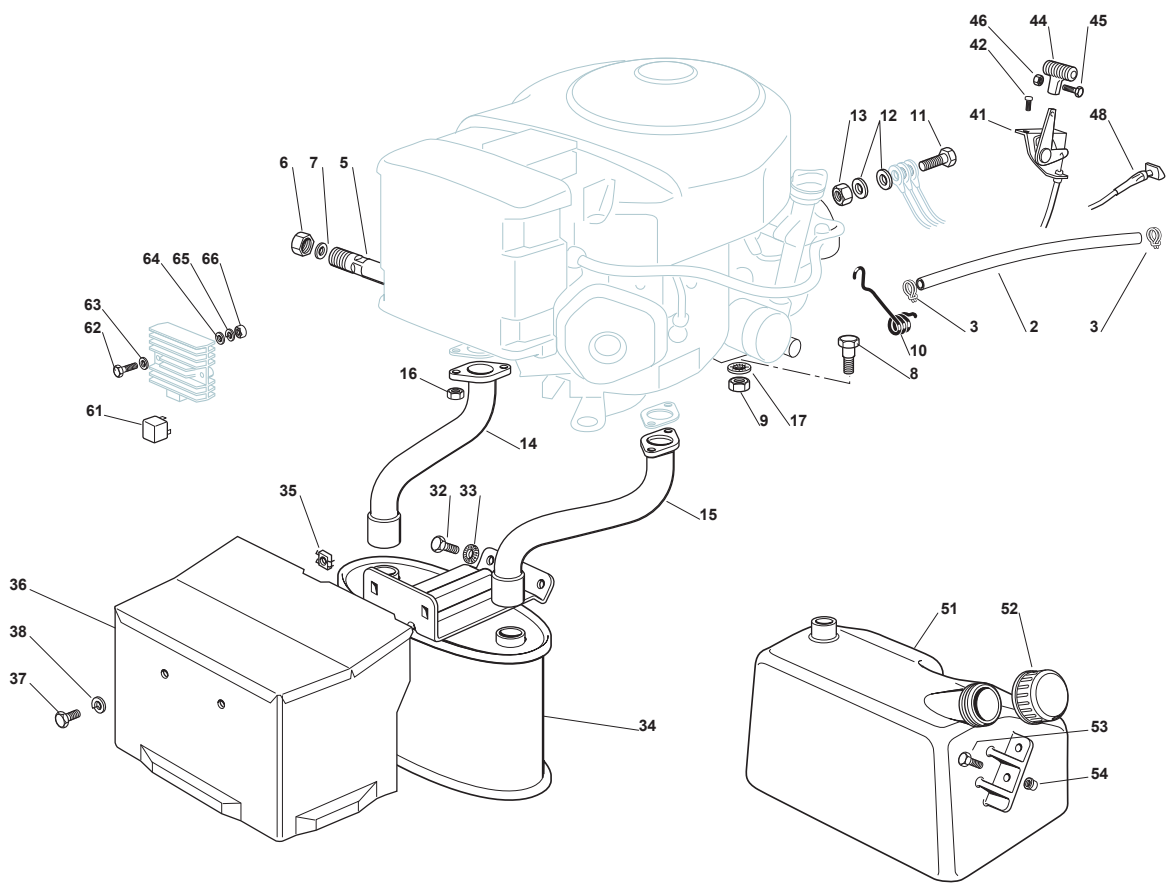

Fig.	Q.ty	Part No	Description	Notes
2	1	325869027/1	Connecting Tube	
3	2	118375051/1	Fair Led	
5	1	112735599/0	Screw	
6	1	112540260/0	Grower	
7	4	112691115/0	Screw	
8	4	112154210/0	Nut	
9	1	125598052/0	Oil Discharge Extension	
10	1	118737849/0	Plug	
11	1	118401001/1	Oil Seal	
12	1	118738221/0	Exhaust Tube Right	
13	1	118738222/0	Right Exhaust Connection	
14	1	127430562/0	Spring	
31	1	182750003/0	Muffler Assy	
32	2	112793102/0	Screw	
33	2	112540260/0	Grower	
34	2	112360425/0	Nut	
35	1	382598005/2	Muffler Protection	
36	2	112792611/0	Screw	
37	2	112583500/0	Grower	
41	1	182000201/2	Accelerator	
42	2	125943012/0	Screw	
44	1	125394501/0	Knob	
45	1	112726388/0	Screw	
46	1	112290800/0	Nut	
48	1	125090001/2	Choke Control	
51	1	125735110/3	Tank	Without Fuel Level
51	1	325735111/3	Tank	With Fuel Level
52	1	125795000/1	Fuel Cap	
53	2	112788910/0	Screw	
54	2	112500092/0	Rivet	
61	1	133567000/0	Relay	
62	2	112791500/0	Screw	
63	2	112521330/0	Washer	
64	2	112521330/0	Washer	
65	2	112582100/0	Grower	
66	2	112292100/0	Nut	