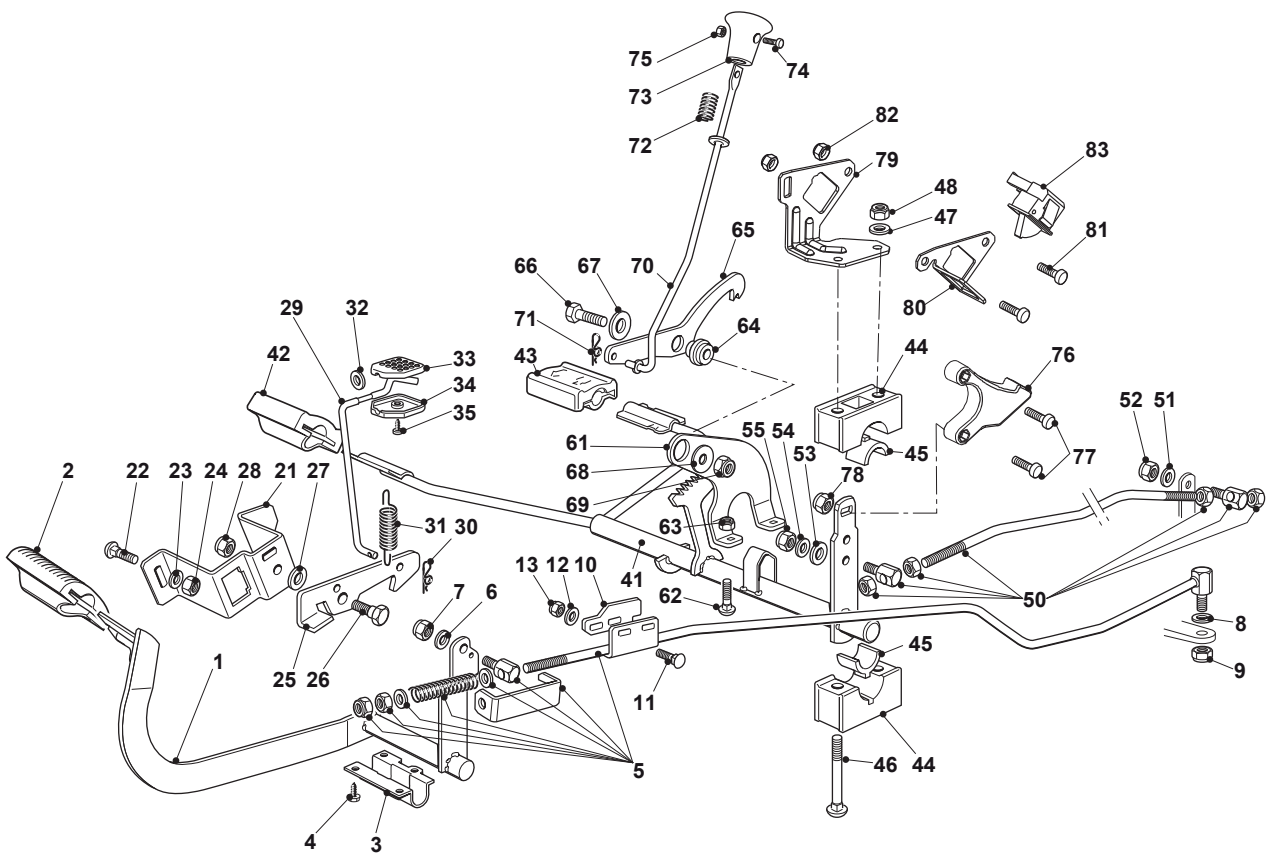

Fig.	Q.ty	Part No	Description	Notes
1	1	382500011/2	Pedal	
2	1	325110416/0	Clamp Cover	
3	1	325547081/2	Plate	
4	4	112731601/0	Screw	
5	1	382000626/0	Brake Rod Assy	
6	1	112521350/0	Washer	
7	1	112155000/0	Nut	
8	2	112521360/0	Washer	
9	1	112155000/0	Nut	
10	1	325547281/1	Plate	
11	2	112815210/0	Screw	
12	2	112523040/0	Washer	
13	2	112154510/0	Nut	
21	1	325785143/1	Support	
22	2	112815210/0	Screw	
23	1	112523040/0	Washer	
24	2	112154510/0	Nut	
25	1	325253001/0	Hook	
26	1	122524970/2	Fulcrum Pin	
27	1	325670011/0	Antifriction Washer	
28	1	112155000/0	Nut	
29	1	125033097/0	Rod	
30	1	124487997/0	Cotter Pin	
31	1	125430213/0	Spring	
32	1	112523040/0	Washer	
33	1	325592001/0	Knob	
34	1	325592002/0	Knob	
35	1	112727815/0	Screw	
41	1	382000389/1	Drive Pedal	
42	1	325110417/0	Clamp Cover Front	
43	1	325110418/0	Clamp Cover Rear	
44	4	325785354/0	Support	
45	4	325034003/0	Brass	
46	4	112815271/0	Screw	
47	4	112523040/0	Washer	
48	4	112154510/0	Nut	
50	1	382000579/0	Rod	
51	1	112523040/0	Washer	
52	1	112154510/0	Nut	
53	1	112521360/0	Washer	
54	1	112523040/0	Washer	
55	1	112154510/0	Nut	
61	1	325774477/0	Clamp	
62	2	112815210/0	Screw	
63	2	112292102/0	Nut	
64	1	125040638/0	Bushing	
65	1	325022000/1	Hook	
66	1	112691100/0	Screw	
67	1	112523060/0	Washer	
68	1	322672152/0	Antifriction Washer	
69	1	112155000/0	Nut	