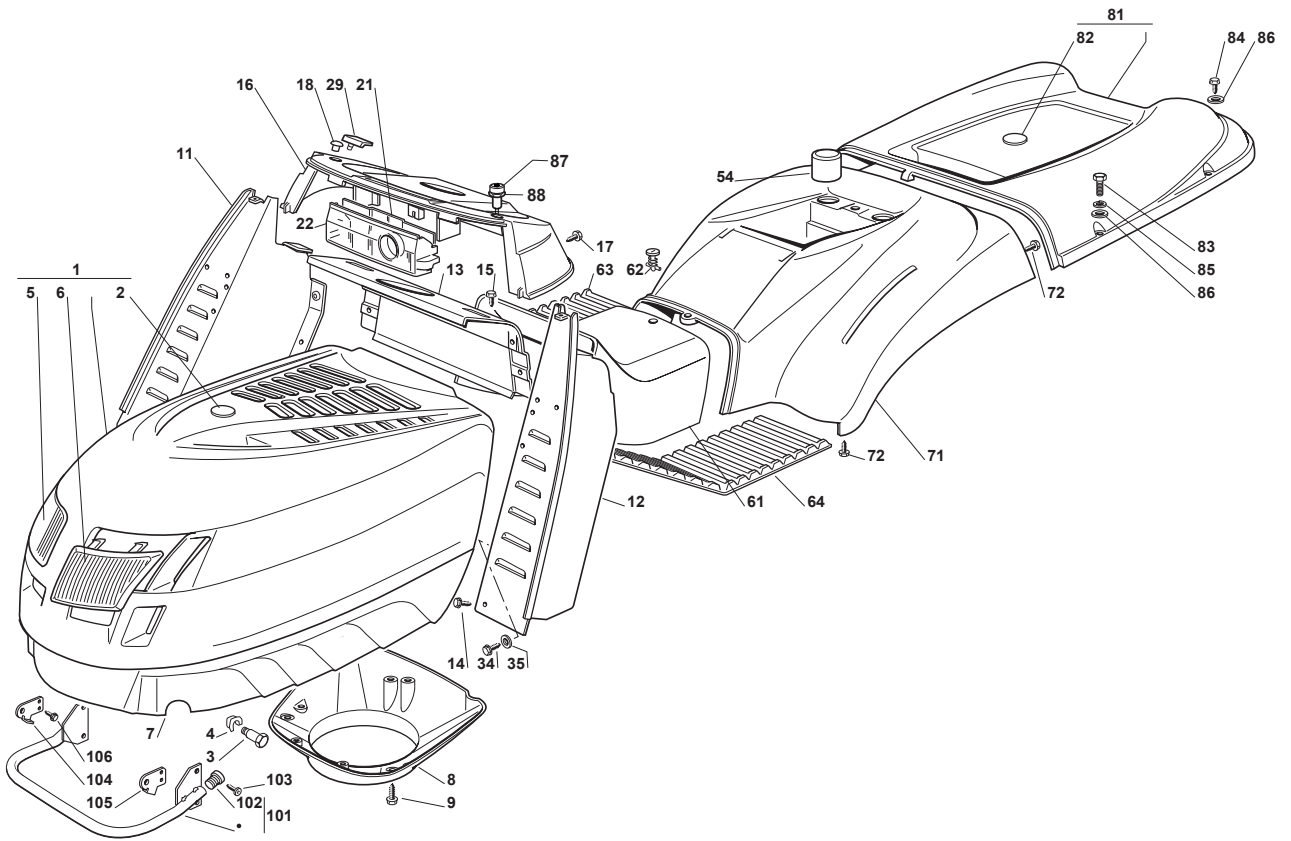

Fig.	Q.ty	Part No	Description	Notes
83	2	122524970/2	Fulcrum Pin	
84	2	112155010/0	Nut	
85	1	325785147/2	Seat Support	
86	1	325318303/0	Stop Lever	
87	1	125510000/0	Pin	
88	1	125430202/1	Spring	
89	2	112604897/0	Elastic Washer	
90	1	125430285/0	Spring	
91	1	112789000/0	Screw	
92	1	112154330/0	Nut	
93	1	325060049/0	Seat Switch Cam	
94	2	112815050/0	Screw	
95	4	112521320/0	Washer	
96	2	112154330/0	Nut	
97	1	325755025/1	Bracket	
98	2	112735110/0	Screw	
99	2	112437502/0	Plate	
100	1	325430255/0	Spring	
101	2	125510119/0	Tie Rod	
102	2	124487997/0	Cotter Pin	
103	2	125510040/1	Pin	
104	2	112155000/0	Nut	
105	2	112155000/0	Nut	