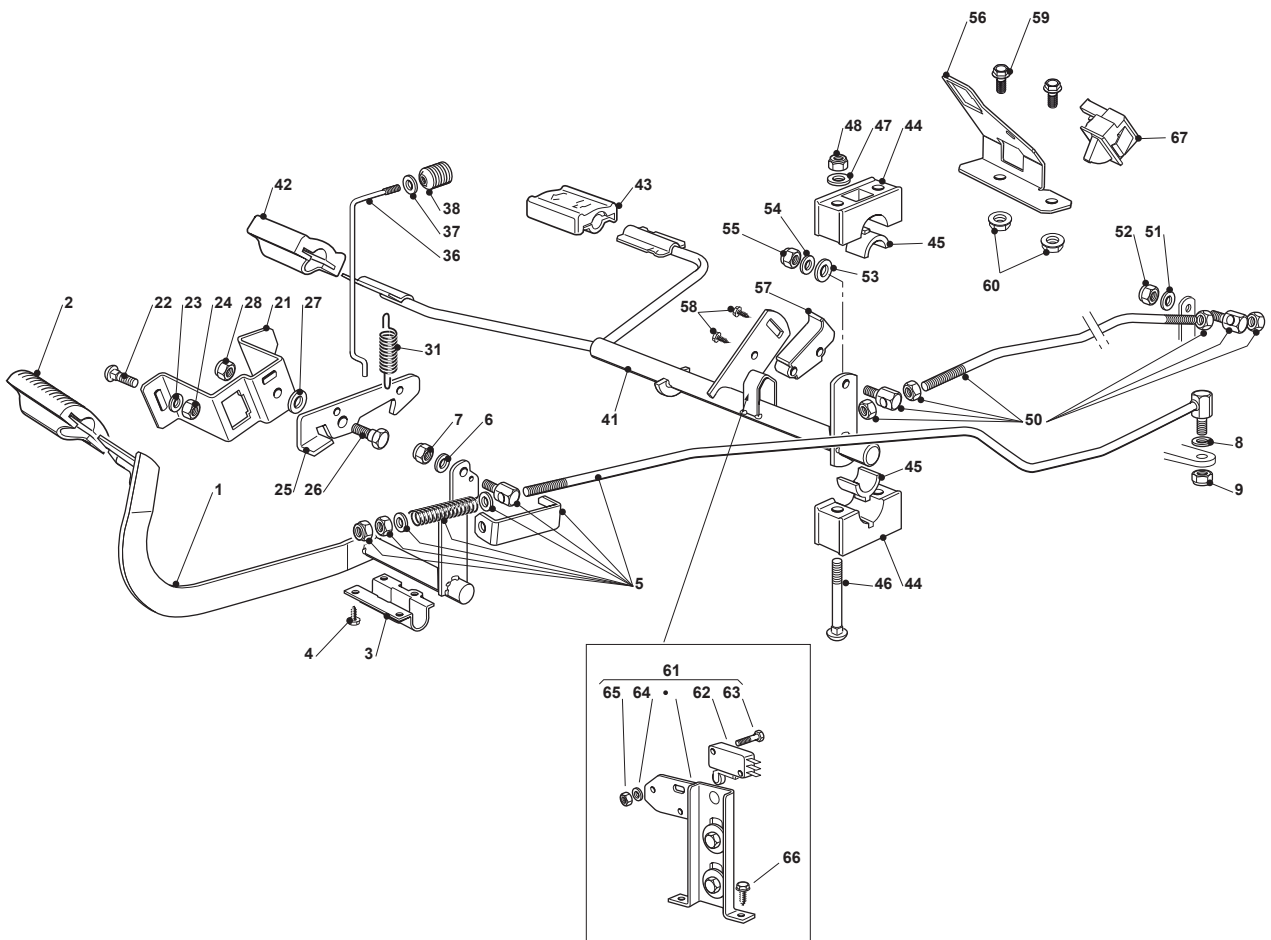

TCP 102 HYDRO

Ride-on 102-122 Steering - 15"

Issue 17 - 2015

Fig.	Q.ty	Part No	Description	Notes
66	1	122167840/0	Spacer	
67	1	112691200/0	Screw	
68	1	112293201/0	Nut	

Fig.	Q.ty	Part No	Description	Notes
1	1	382500011/2	Pedal	
2	1	325110416/0	Clamp Cover	
3	1	325547081/2	Plate	
4	4	112731601/0	Screw	
5	1	382000582/0	Rod	
6	1	112521350/0	Washer	
7	1	112155000/0	Nut	
8	2	112521360/0	Washer	
9	1	112155000/0	Nut	
21	1	325785143/1	Support	
22	2	112815210/0	Screw	
23	1	112523040/0	Washer	
24	2	112154510/0	Nut	
25	1	325253001/0	Hook	
26	1	122524970/2	Fulcrum Pin	
27	1	325670011/0	Antifriction Washer	
28	1	112155000/0	Nut	
31	1	125430213/0	Spring	
36	1	125033034/0	Rod	
37	1	125394509/1	Knob	
38	1	112523020/0	Washer	
41	1	382000391/1	Drive Pedal	
42	1	325110417/0	Clamp Cover Front	
43	1	325110418/0	Clamp Cover Rear	
44	4	325785354/0	Support	
45	4	325034003/0	Brass	
46	4	112815271/0	Screw	
47	4	112523040/0	Washer	
48	4	112154510/0	Nut	
50	1	382000579/0	Rod	
51	1	112523040/0	Washer	
52	1	112154510/0	Nut	
53	1	112521360/0	Washer	
54	1	112523040/0	Washer	
55	1	112154510/0	Nut	
56	1	325785481/0	Micro Switch Bracket	
57	1	325060034/1	Cam	
58	1	112735404/0	Screw	
59	2	112793102/0	Screw	
60	2	112293201/0	Nut	
61	1	382394853/0	Switch Ass.Y	
62	1	119410609/0	Microswitch	
63	2	112735602/0	Screw	
64	2	112581100/0	Grower	
65	2	112290791/0	Nut	
66	2	112735110/0	Screw	
67	1	119410614/0	Microswitch	