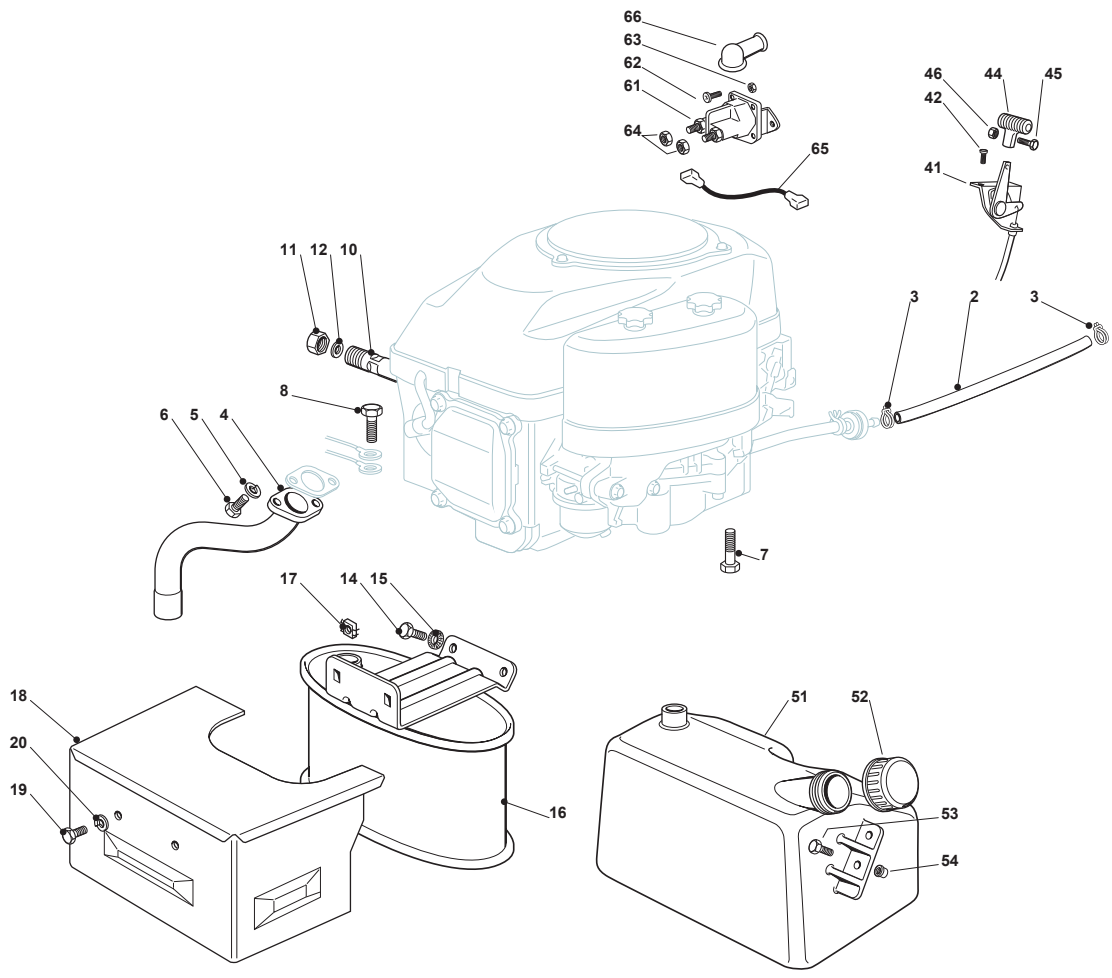

Fig.	Q.ty	Part No	Description	Notes
2	1	325869016/1	Connecting Tube	
3	2	118375051/1	Fair Led	
4	1	1134-5827-01	Oil Drain Assy	
8	1	112691115/0	Screw	
9	1	112540260/0	Grower	
10	1	112154210/0	Nut	
11	3	112691100/0	Screw	
12	3	112154210/0	Nut	
13	1	118738214/0	Exhaust Discharge Tube Right	
14	1	118738215/0	Exhaust Discharge Tube Left	
15	4	112735530/0	Screw	
16	4	112583500/0	Grower	
17	3	112791400/0	Screw	
18	3	112582100/0	Grower	
31	1	182750011/0	Single-Cylinder Muffler	
32	2	112793102/0	Screw	
33	2	112540260/0	Grower	
34	2	112360425/0	Nut	
35	1	382598005/2	Muffler Protection	
36	2	112792611/0	Screw	
37	2	112583500/0	Grower	
41	1	182000211/1	Accelerator	
42	2	125943012/0	Screw	
44	1	325592000/0	Knob	
45	1	112726388/0	Screw	
46	1	112290800/0	Nut	
48	1	125090001/2	Choke Control	
51	1	325735111/3	Tank	With Fuel Level
52	1	125795000/1	Fuel Cap	
53	2	112788910/0	Screw	
54	2	112500092/0	Rivet	
61	1	118736110/0	Starter Relay	
62	2	112791011/0	Screw	
63	2	112292102/0	Nut	
64	2	112360352/0	Nut	
65	1	125065017/0	Cable	
66	1	118564861/1	Protection	