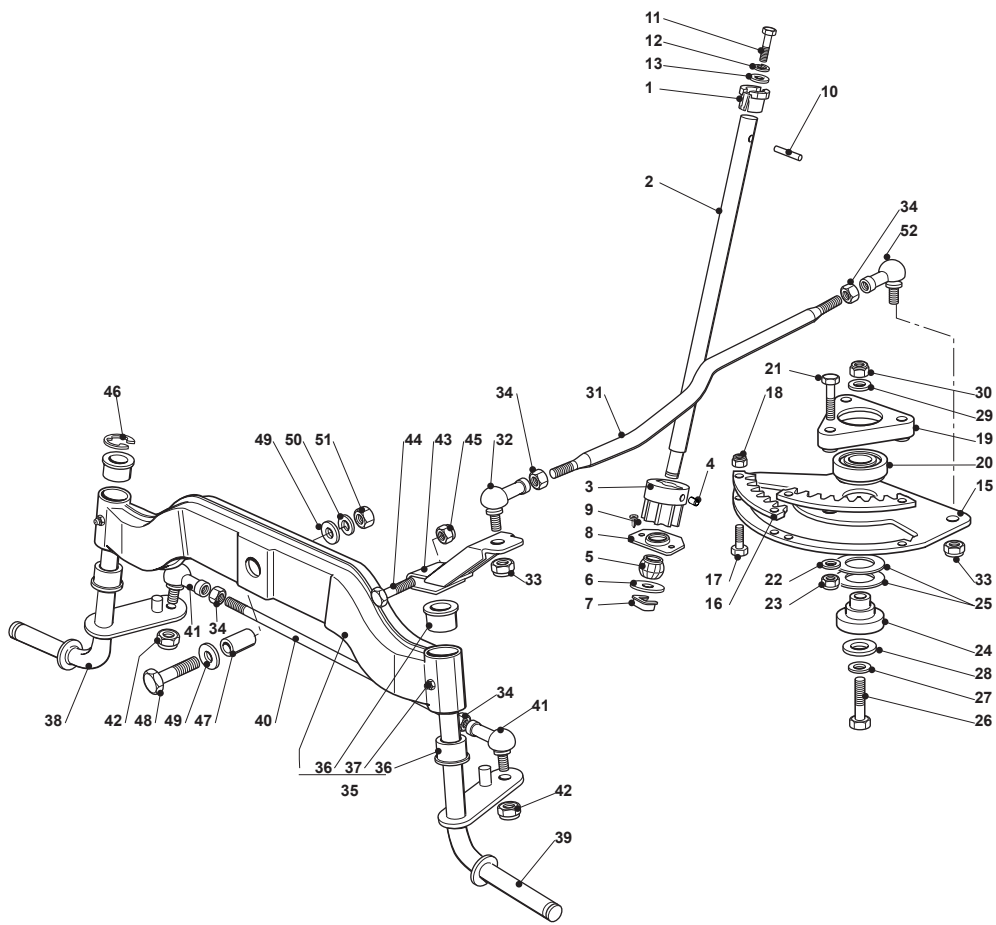

Fig.	Q.ty	Part No	Description	Notes
1	1	382076943/0	Upper Engine Hood Grey	Grey
1	1	382076920/1	Engine Hood Yellow	Yellow
2	1	325547183/0	Red Plate	
2	1	125547105/0	Yellow Injection Plate	
3	2	125510023/1	Pin	
4	2	112436050/1	Plate	
7	1	125076808/0	Lower Engine Hood	
8	1	325108024/0	Conveyor	for Short Conveyor
8	1	325108028/0	Conveyor	for Long Conveyor
9	3	112728686/0	Screw	
10	1	125410859/0	Headlights Grill For Tcp Single-Light	
11	1	382785022/9	Right Dashboard Support	
12	1	382785021/8	Left Dashboard Support	
13	1	382785137/0	Central Dashboard Support	
14	2	112735110/0	Screw	
15	4	112735110/0	Screw	
16	1	325120258/0	Black Dashboard	for Standard Electronic Card
16	1	325120257/0	Black Dashboard	for Electronic Card with Display
17	4	112728440/0	Screw	
18	2	125120200/0	Cap	
21	1	125600009/0	Rear Card Protection	
22	1	125600051/0	Protection	
29	2	125260000/0	Grommet	
34	2	112731350/0	Screw	
35	2	112521330/0	Washer	
54	2	325122000/2	Spring	
61	1	125110106/0	Cover Yellow	Yellow
61	1	325110356/0	Cover (Hydro) Grey	Grey
62	1	125580020/2	Stake	
63	1	125110270/0	Right Footboard Cover	
64	1	125110260/2	Left Footboard Cover	
71	1	325109764/0	Grey Wheels Cover	Grey
71	1	325109717/0	Yellow Wheels Cover	Yellow
72	4	112735402/0	Screw	
81	1	382110272/0	Grass-Catcher Cover Grey	Grey
81	1	182110213/0	Yellow Grass-Catcher Cover	Yellow
82	1	325547183/0	Red Plate	Grey
82	1	125547105/0	Yellow Injection Plate	Yellow
83	2	112674701/0	Screw	
84	4	112729601/1	Screw	
85	2	112582101/0	Grower	
86	6	112521331/0	Washer	
87	1	325605003/0	Button	
88	1	325256250/0	Screwed Ring	
101	1	382869006/1	Muffler Tube Guard	
102	2	118566110/0	Push Rod	
103	4	112734995/0	Screw	
104	1	325547089/1	Right Plate	
105	1	325547091/1	Left Plate	
106	4	112731580/0	Screw	