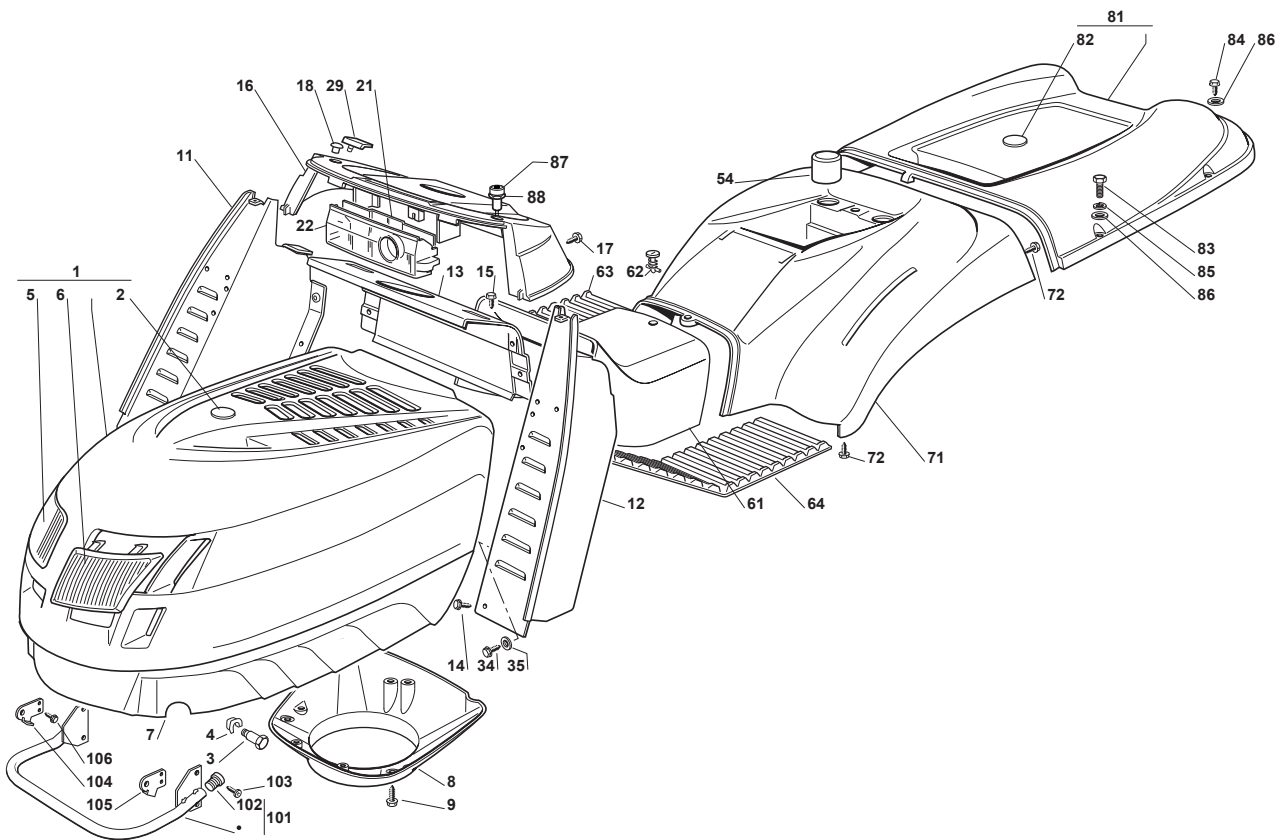

TCP 102 HYDRO

Ride-on 102-122 Body

Issue 17 - 2015

Fig.	Q.ty	Part No	Description	Notes
101	1	382869006/1	Muffler Tube Guard	
102	2	118566110/0	Push Rod	
103	4	112734995/0	Screw	
104	1	325547089/1	Right Plate	
105	1	325547091/1	Left Plate	
106	4	112731580/0	Screw