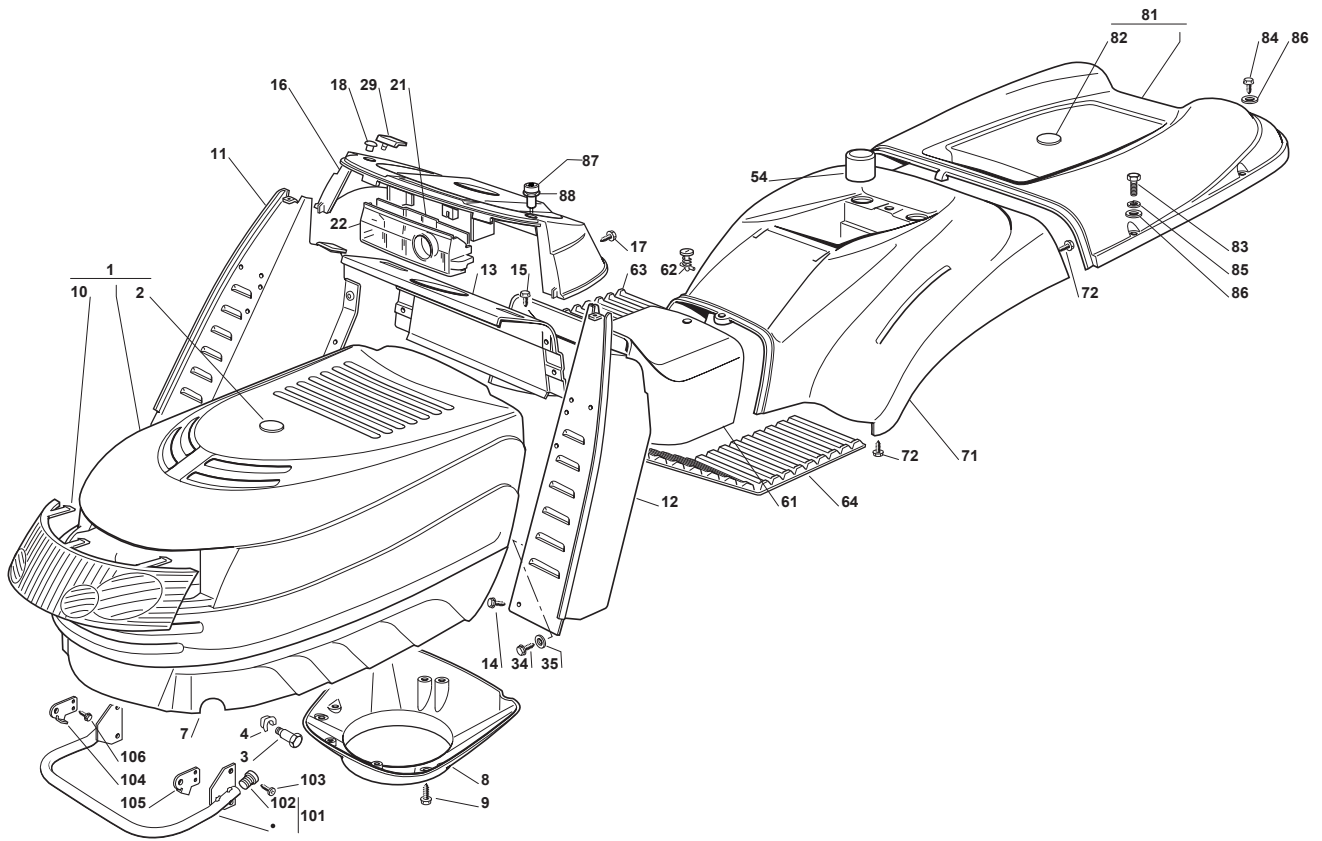

TCP 102 HYDRO

Ride-on 102-122 Body

Issue 17 - 2015

Fig.	Q.ty	Part No	Description	Notes
101	1	382869006/1	Muffler Tube Guard	
102	2	118566110/0	Push Rod	
103	4	112734995/0	Screw	
104	1	325547089/1	Right Plate	
105	1	325547091/1	Left Plate	
106	4	112731580/0	Screw	