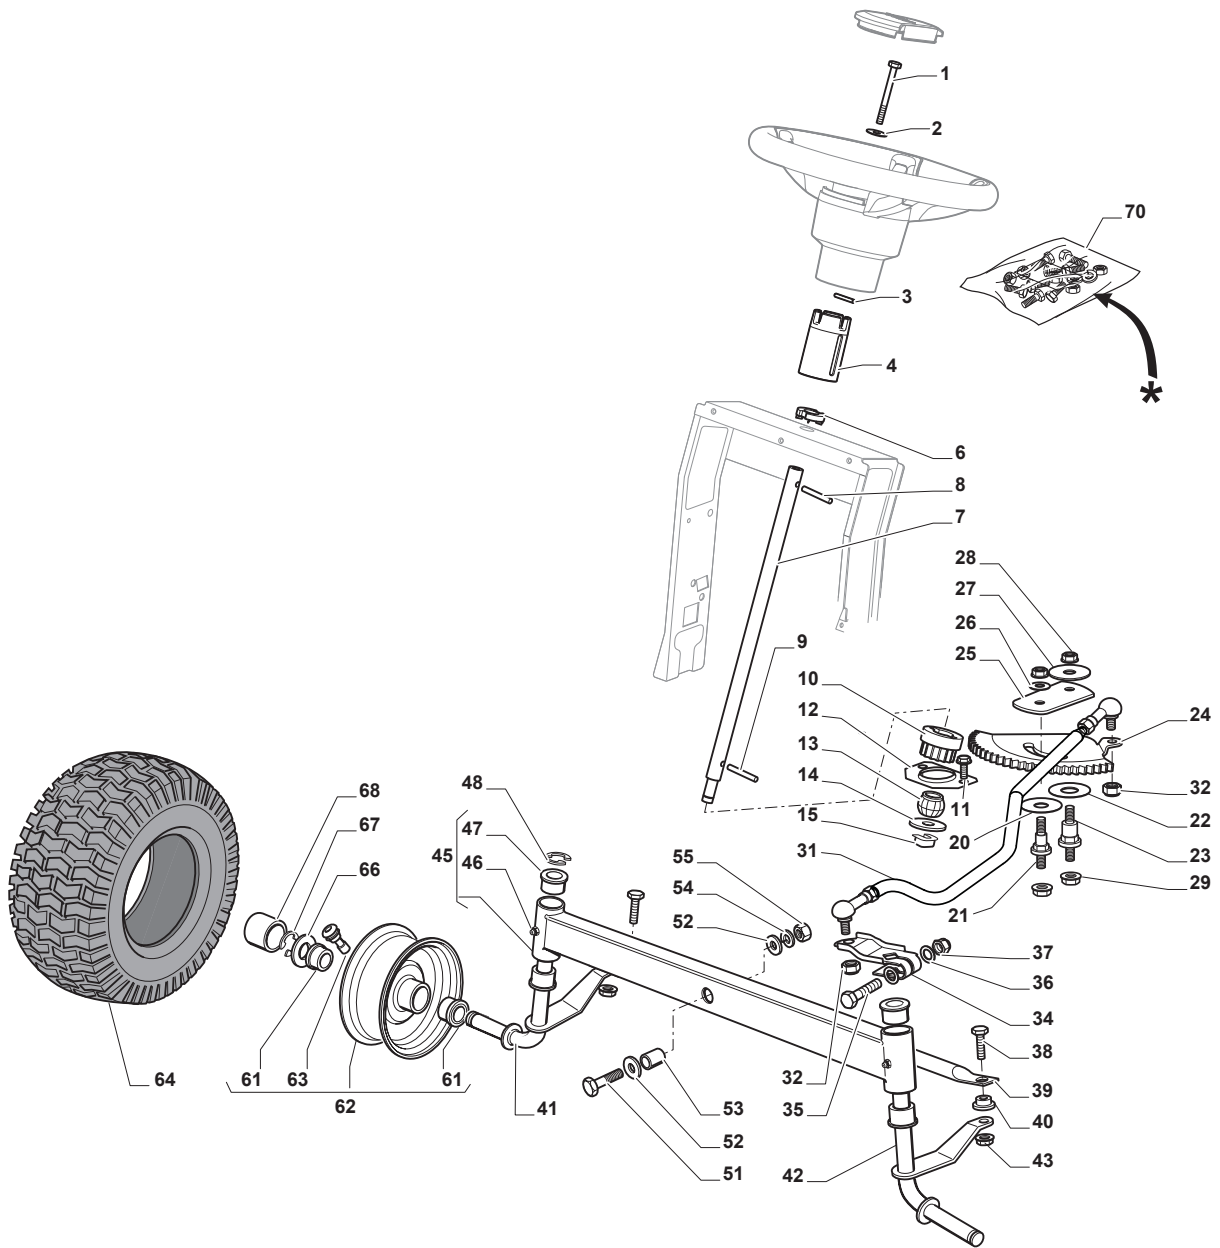

Ride-on SD98 - 108 Steering for B&S Engine with Oil Filter for STIGA
Models

Issue 19 - 2015

Fig.	Q.ty	Part No	Description	Notes
64	2	127590066/0	Tyre	15 inch
66	2	125670005/1	Washer	
67	2	112001010/0	Benzing Ring	
68	2	322110233/0	Hub Cover	Standard Black Cover
68	2	322110239/0	Hub Cover	Stiga Style Cover
70	1	382180124/0	Screw