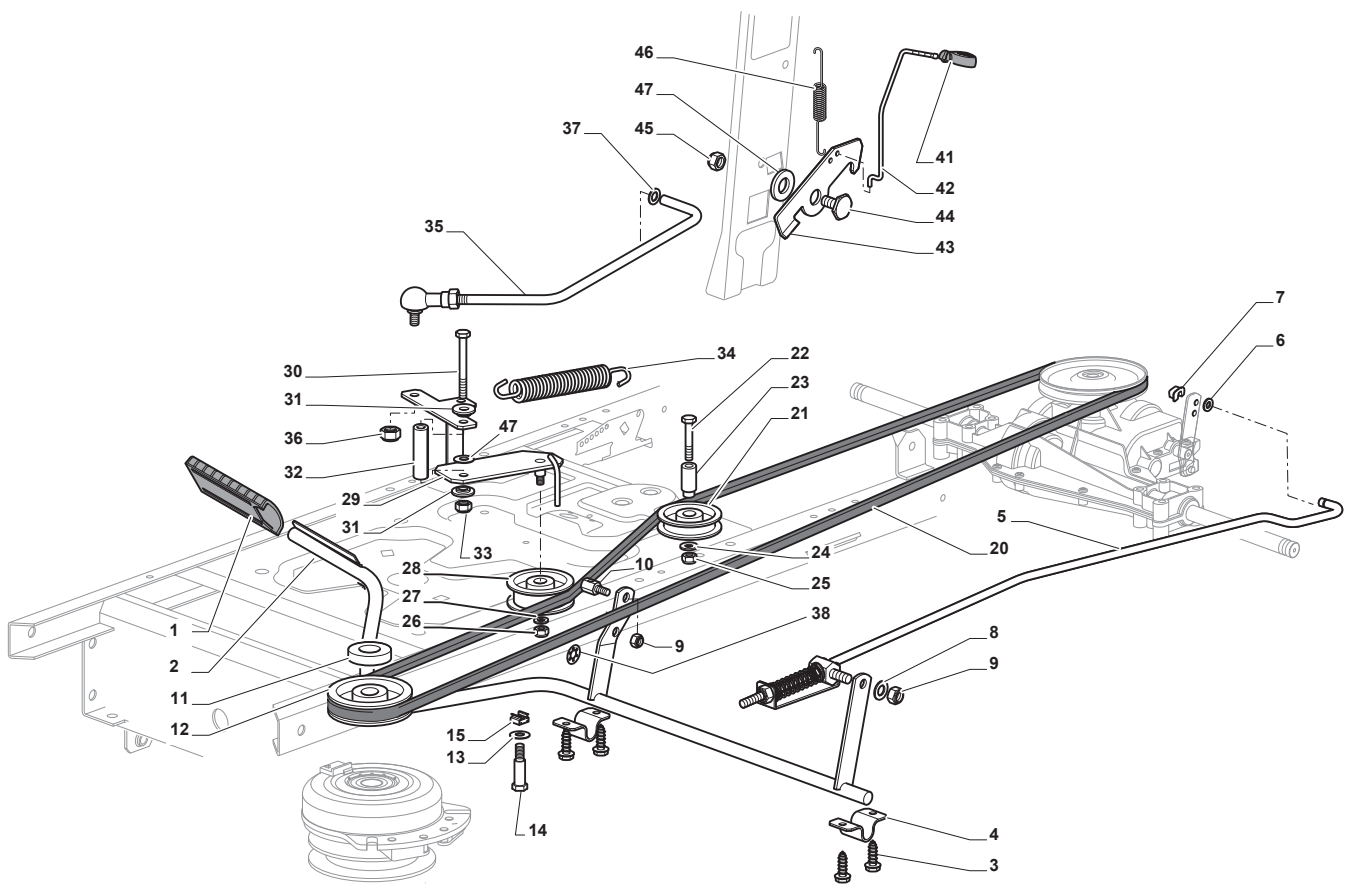

Ride-on SD98 - 108 Steering for B&S Engine with Oil Filter for STIGA
Models

Issue 19 - 2015

Fig.	Q.ty	Part No	Description	Notes
64	2	127590066/0	Tyre	15 inch
66	2	125670005/1	Washer	
67	2	112001010/0	Benzing Ring	
68	2	322110233/0	Hub Cover	Standard Black Cover
68	2	322110239/0	Hub Cover	Stiga Style Cover
70	1	382180124/0	Screw	

Fig.	Q.ty	Part No	Description	Notes
1	1	325110391/0	Clamp Cover	
2	1	382500047/1	Pedal	
3	4	112735599/0	Screw	
4	2	325547231/0	Plate	
5	1	382000568/0	Rod	
6	1	112521350/0	Washer	
7	1	112436050/0	Plate	
8	1	325670011/0	Antifriction Washer	
9	1	112155000/0	Nut	
10	1	125510166/0		
11	1	125160021/0	Spacer	
12	1	125601567/0	Pulley	
13	2	112524010/0	Washer	
14	2	125580030/0	Belt Guide Peg	
15	2	112360425/0	Nut	
20	1	135062014/0	Belt	
21	1	325601599/0	Pulley	
22	1	112691400/0	Screw	
23	1	125160083/0	Spacer	
24	1	112523060/0	Washer	
25	1	112155000/0	Nut	
26	1	112155000/0	Nut	
27	1	112523060/0	Washer	
28	1	125601554/0	Pulley	
29	1	382318283/0	Lever	
30	1	112691600/0	Screw	
31	2	125038002/1	Bushing	
32	1	125160027/0	Spacer	
33	1	112155000/0	Nut	
34	1	125430262/0	Spring	
35	1	382820016/1	Tie Rod	
36	1	112293201/0	Nut	
37	1	124487997/0	Cotter Pin	
38	1	112604899/0	Crown Fastener	
41	1	125394509/1	Knob	
42	1	125033113/0	Rod	
43	1	325253011/1	Hook	
44	1	122524970/3	Pin	
45	1	112155000/0	Nut	
46	1	125430213/0	Spring	
47	1	112523060/0	Washer	