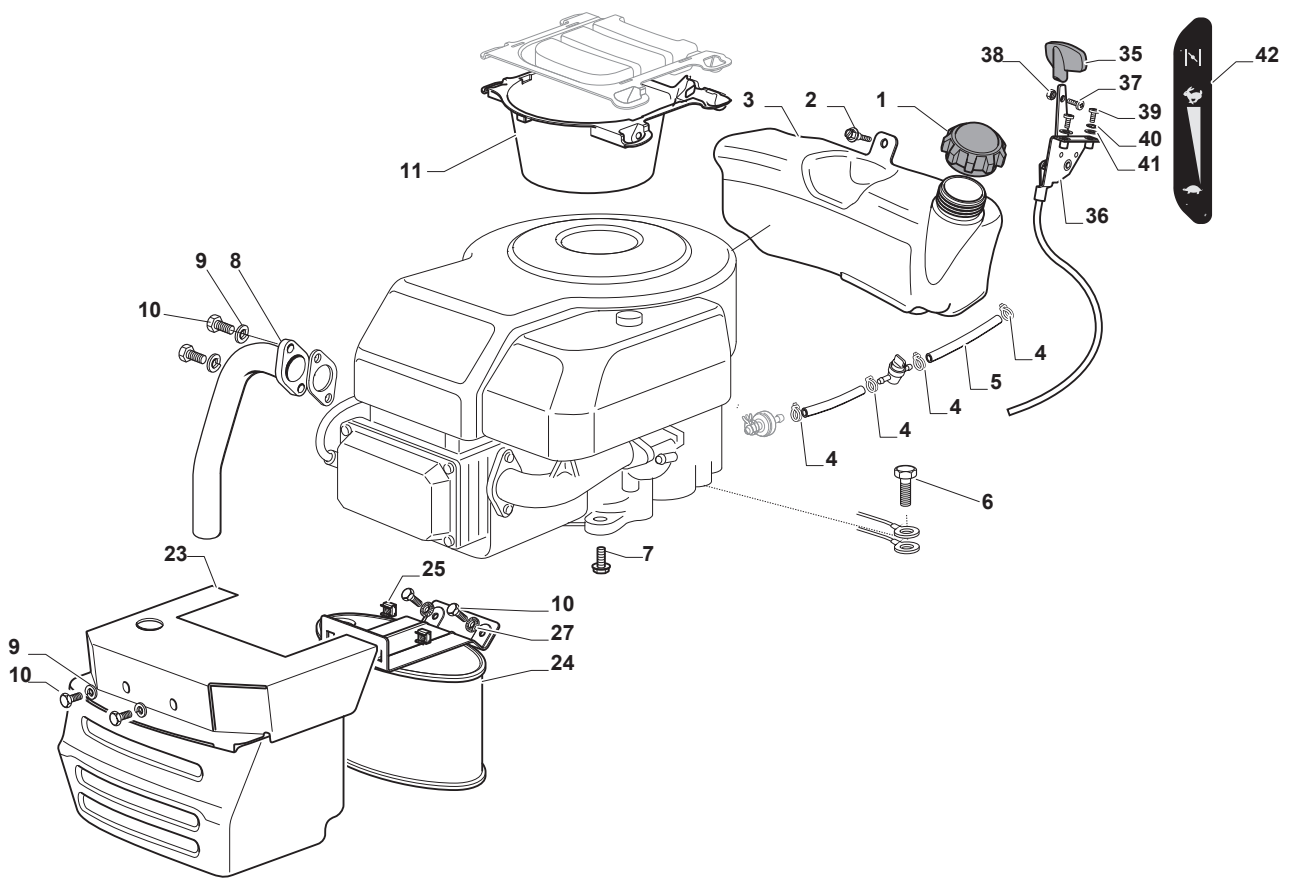

Fig.	Q.ty	Part No	Description	Notes
1	1	125795001/1	Cap	
2	4	125943010/0	Screw	
3	1	325735126/0	Fuel Tank	
4	2	118375051/1	Fair Led	
5	1	138780531/0	Fuel Tube	
6	3	112540260/0	Grower	
7	3	112793102/0	Screw	
8	4	112585100/0	Washer	
9	4	112735821/0	Screw	
10	2	112792611/0	Screw	
11	4	112360425/0	Nut	
12	1	118738256/0	Left Exhaust Connection	
13	1	118738257/0	Right Exhaust Connection	
14	2	112583500/0	Grower	
15	1	382598067/0	Muffler Protection	
16	1	182750003/0	Muffler Assy	
17	1	125430252/0	Spring	
18	1	118718000/0	Oil Emptying Syringe	
19	2	125090003/0	Choke Control	
20	2	133320022/0	Fastpoint Clamp Art.0384.Aa01	
21	1	182000201/2	Accelerator	
22	2	112521310/0	Washer	
23	2	112540020/0	Washer	
24	3	112726389/0	Screw	
25	1	325394531/0	Knob	
26	1	112290800/0	Nut	
27	1	114364617/0	Label	