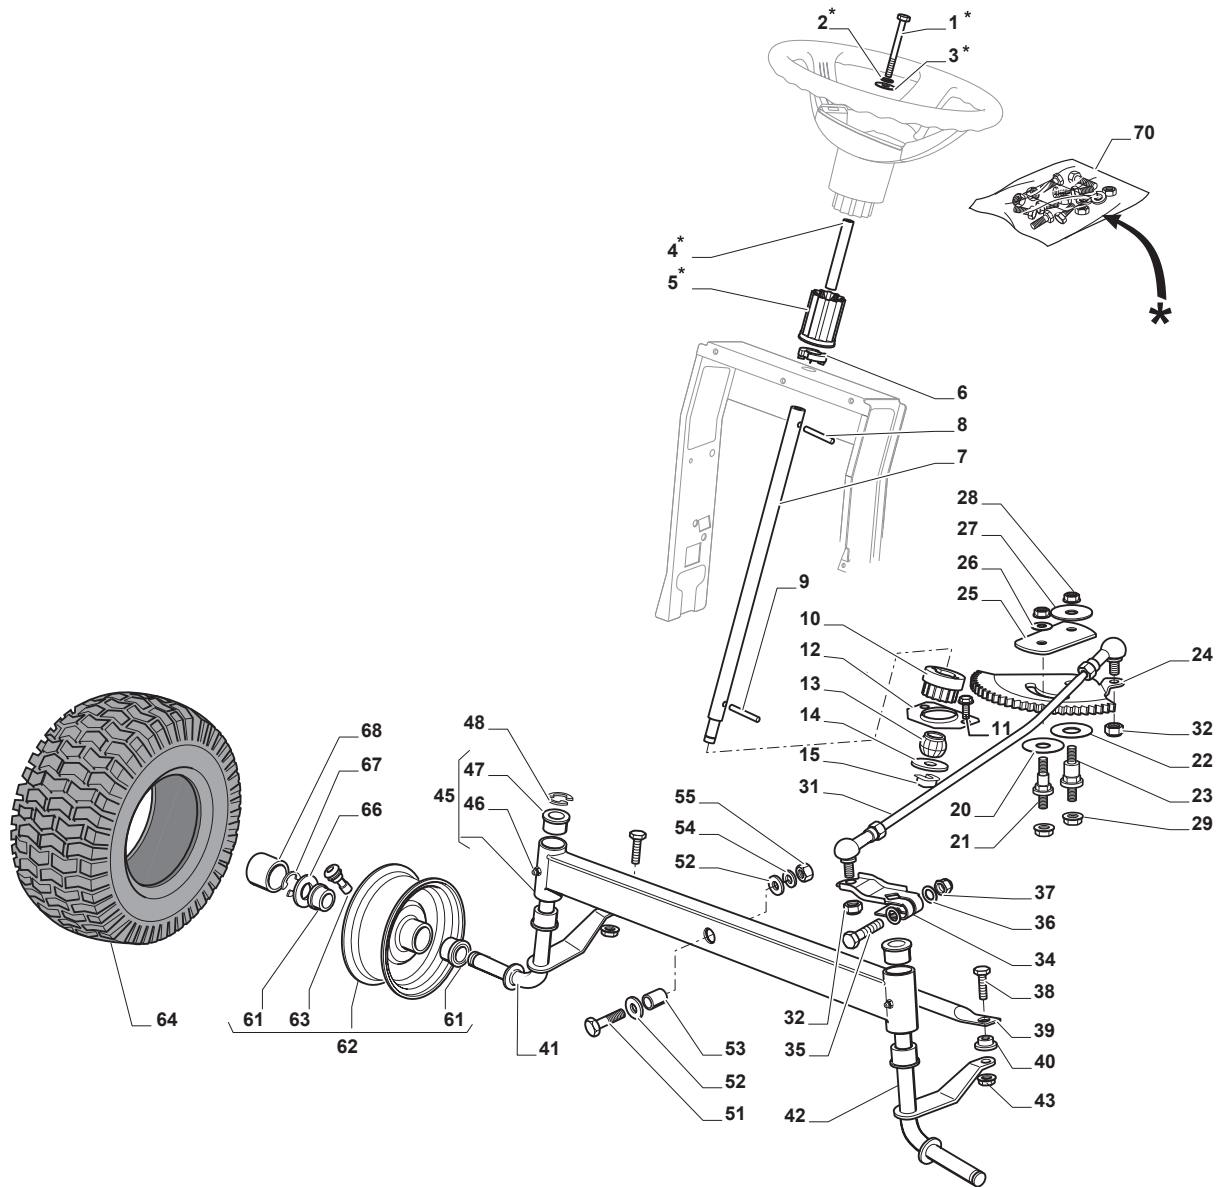

Fig.	Q.ty	Part No	Description	Notes
1	1	112692050/0	Screw	
2	1	112540260/0	Grower	
3	1	112523070/0	Washer	
4	1	125160047/0	Spacer	
5	1	325785318/0	Support	
6	1	325038008/0	Bushing	
7	1	125520007/0	Steering Column	
8	1	112620300/0	Spring	
9	1	112622650/0	Dowel pin	
10	1	125570003/0	Pinion	
11	2	127943051/0	Screw	
12	1	325785213/1	Support	
13	1	325743000/0	Joint	
14	1	112521370/0	Washer	
15	1	112436030/0	Plate	
20	1	322672151/0	Antifriction Washer	
21	1	125510104/0	Pin	
22	1	125670023/0	Washer	
23	1	125510109/0	Pin	
24	1	325735519/0	Steering Sector	
25	1	325547233/0	Plate	
26	1	112369500/0	Elastic Washer	
27	1	122160400/0	Elastic Disc	
28	2	112155010/0	Nut	
29	2	112154210/0	Nut	
31	1	382000566/1	Steering Rod	
32	2	112156602/0	Nut	
34	1	325318243/0	Lever	
35	1	112692390/0	Screw	
36	2	112521360/0	Washer	
37	1	112156602/0	Nut	
38	2	125510103/0	Pin	
39	1	325840029/0	Tie Rod	
40	2	325038007/0	Bushing	
41	1	382230369/0	Right Stub Axle	13 inch
41	1	382230373/0	Right Stub Axle	15 inch
42	1	382230371/0	Left Stub Axle	13 inch
42	1	382230375/0	Left Stub Axle	15 inch
43	2	112155000/0	Nut	
45	1	382034030/0	Equalizer With Bush And Lubricator	
46	2	112379511/0	Grease Dispenser	
47	4	125034002/1	Bushing	
48	1	112001010/0	Benzing Ring	
51	1	112692695/0	Screw	
52	2	112523100/0	Washer	
53	1	125160016/0	Spacer	
54	1	112587100/0	Grower	
55	1	112295300/0	Nut	
61	4	125122200/2	Bearing	
62	2	182000598/0	Rimm	
63	2	125950000/0	Valve	