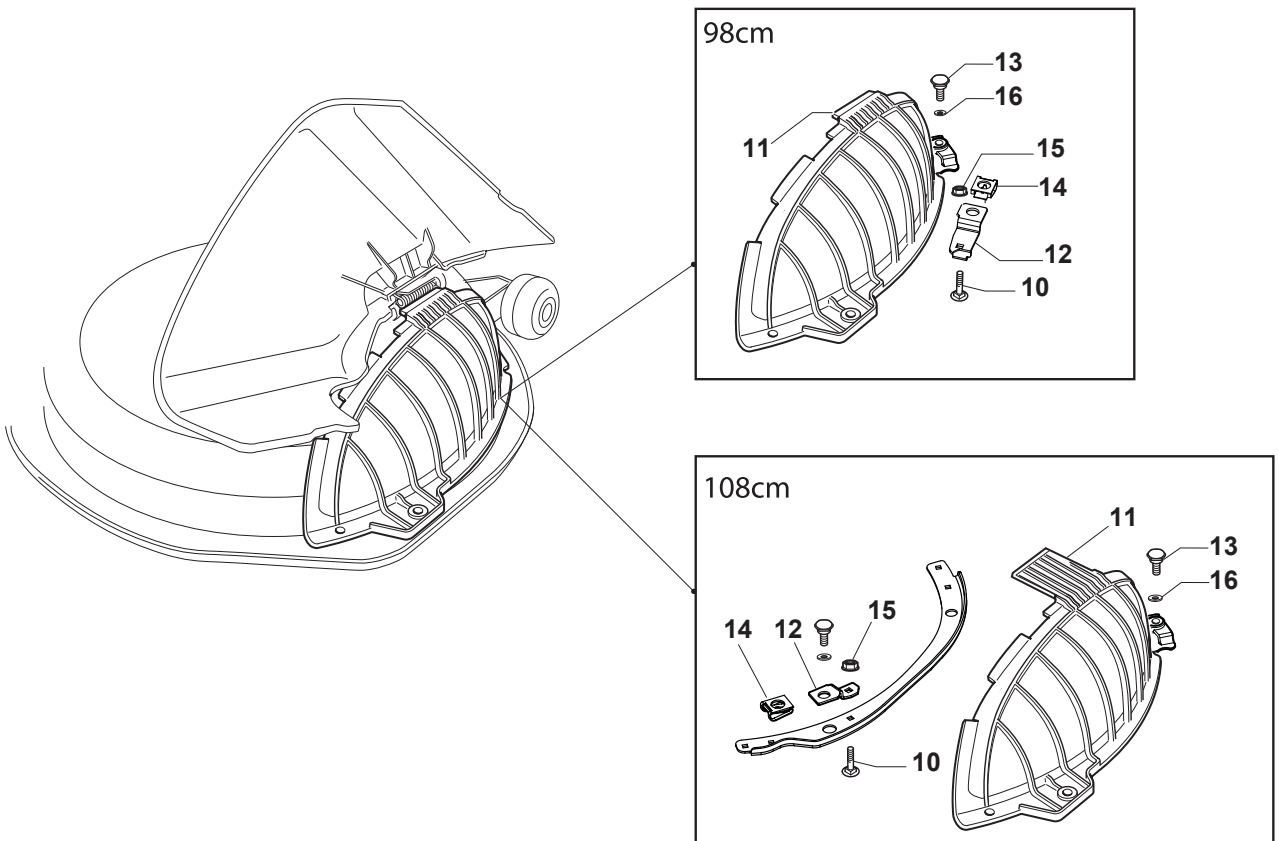

Fig.	Q.ty	Part No	Description	Notes
1	1	114362365/1	Label	
3	1	114363699/0	Label	
4	1	114361438/0	Label	
5	1	114366142/0	Label	
6	1	114363700/0	Label	
8	1	114356699/1	Label	

Fig.	Q.ty	Part No	Description	Notes
1	1	382869038/0	Muffler Protection	
2	4	125943008/0	Screw	
5	2	382650211/0	Stiffening	
6	1	382033111/0	Rod	
7	2	112155000/0	Nut	
8	1	125510021/1	Hitch Pin	
9	1	124487999/0	Spring Pin	
10	2	112815205/0	Screw	
11	1	325140105/0	Deflector	
12	2	325785471/0	Pin	
13	2	125580040/0	Pin	
14	2	118737221/0	Clip	
15	2	112292102/0	Nut	
16	2	112604899/0	Crown Fastener	

Fig.	Q.ty	Part No	Description	Notes
1	1	125722472/0	Seat	
2	1	125722463/0	Seat	
3	1	125722453/1	Seat	
4	1	125722471/0	Seat	
5	1	125722456/0	Seat	
6	1	325580503/0	Steering Plate Cover	
7	1	325580504/0	Steering Plate Cover	
8	1	325961219/0	Steering Wheel	
9	4	112792611/0	Screw	
10	4	112540260/0	Grower	
11	4	112523060/0	Washer	
12	1	125722477/0	Seat	
13	1	325961221/1	Steering wheel	
14	1	325580508/0	Steering Plate Cover	