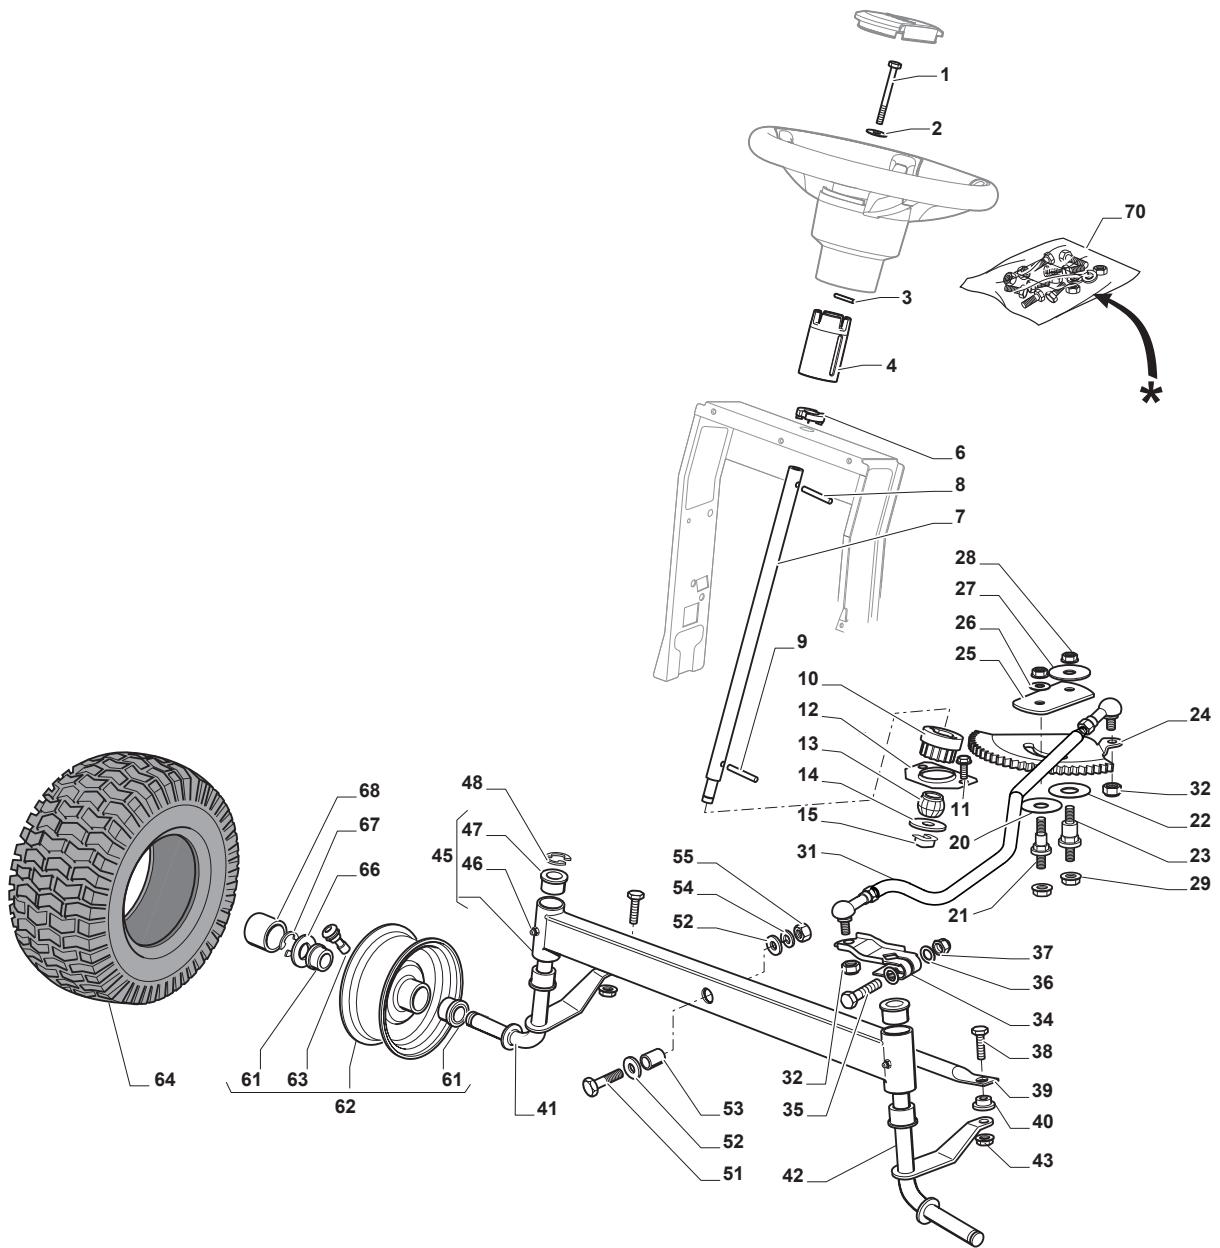

Ride-on SD98 - 108 Steering for B&S Engine with Oil Filter for STIGA
Models

Issue 19 - 2015

Fig.	Q.ty	Part No	Description	Notes
1	1	112692050/0	Screw	
2	1	112540260/0	Grower	
3	1	112523070/0	Washer	
4	1	382785266/0	Support	
6	1	325038008/0	Bushing	
7	1	125520007/0	Steering Column	
8	1	112620300/0	Spring	
9	1	112622650/0	Dowel pin	
10	1	125570003/0	Pinion	
11	2	127943051/0	Screw	
12	1	325785213/1	Support	
13	1	325743000/0	Joint	
14	1	112521370/0	Washer	
15	1	112436030/0	Plate	
20	1	322672151/0	Antifriction Washer	
21	1	125510104/0	Pin	
22	1	125670023/0	Washer	
23	1	125510109/0	Pin	
24	1	325735519/0	Steering Sector	
25	1	325547233/0	Plate	
26	1	112369500/0	Elastic Washer	
27	1	122160400/0	Elastic Disc	
28	2	112155010/0	Nut	
29	2	112155010/0	Nut	
31	1	382000665/1	Steering Rod	
32	2	112156602/0	Nut	
34	1	325318243/0	Lever	
35	1	112692390/0	Screw	
36	2	112521360/0	Washer	
37	1	112156602/0	Nut	
38	2	125510103/0	Pin	
39	1	325840029/0	Tie Rod	
40	2	325038007/0	Bushing	
41	1	382230369/0	Right Stub Axle	13 inch
41	1	382230373/0	Right Stub Axle	15 inch
42	1	382230371/0	Left Stub Axle	13 inch
42	1	382230375/0	Left Stub Axle	15 inch
43	2	112155000/0	Nut	
45	1	382034030/0	Equalizer With Bush And Lubricator	
46	2	112379511/0	Grease Dispenser	
47	4	125034002/1	Bushing	
48	1	112001010/0	Benzing Ring	
51	1	112692695/0	Screw	
52	2	112523100/0	Washer	
53	1	125160016/0	Spacer	
54	1	112587100/0	Grower	
55	1	112295300/0	Nut	
61	4	125122200/2	Bearing	
62	2	182000598/0	Rimm	
63	2	125950000/0	Valve	
64	2	125590014/0	Tyre	13 inch