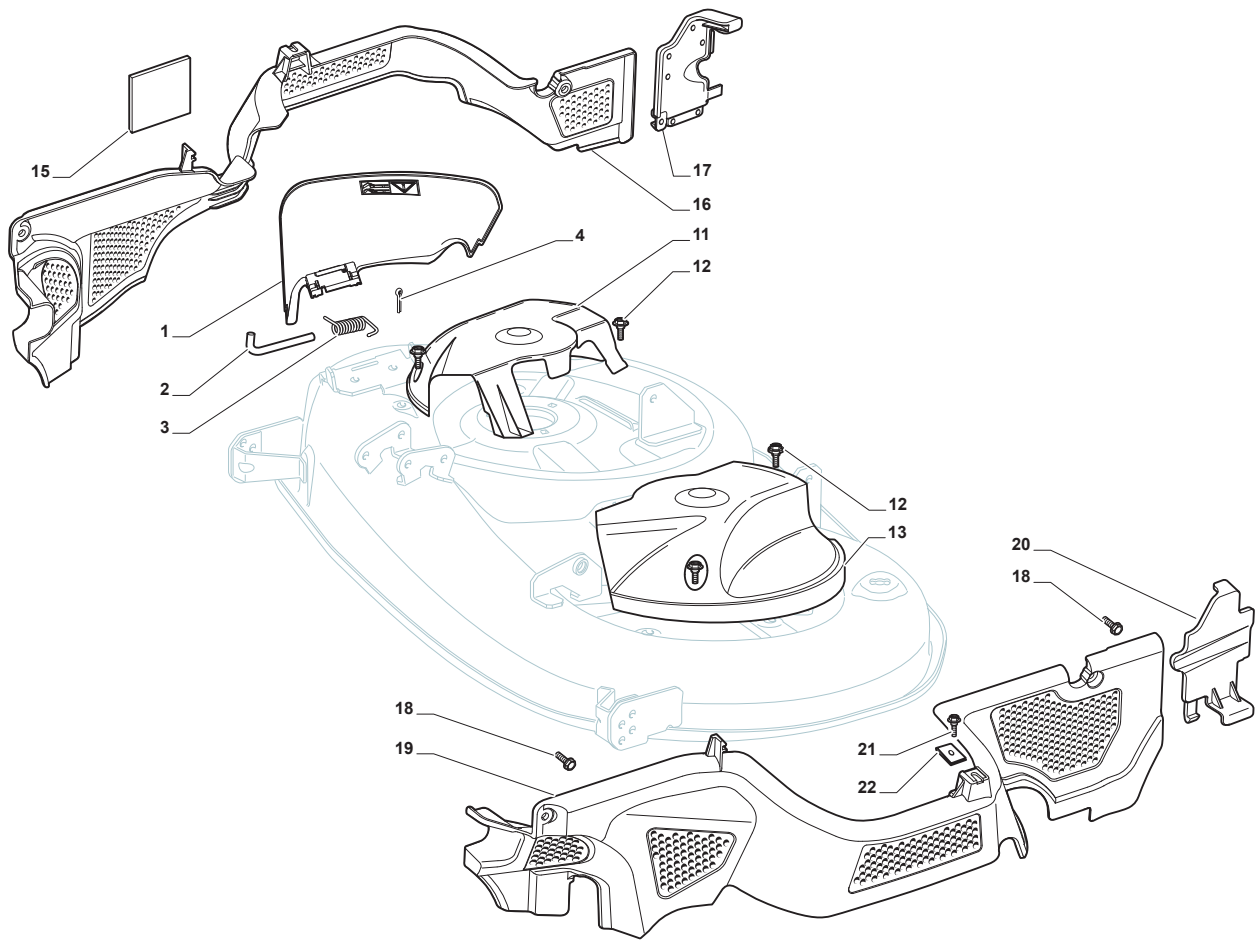

Fig.	Q.ty	Part No	Description	Notes
1	1	382564219/1	Cutting Plate Grey	Grey
2	2	325033086/0	Water Hose Connection	
3	2	119035000/0	Or Ring	
4	2	382207204/0	Flange Assy	
5	2	125020804/0	Shaft	
6	4	119216040/0	Bearing	
7	2	325160501/0	Dust Cover Disc	
8	2	112609260/0	Seeger	
11	1	135061504/0	Belt	
12	2	125601571/0	Pulley	
13	2	112793102/0	Screw	
14	2	112540260/0	Grower	
15	2	125670007/0	Washer	
16	2	112139480/0	Feather	
17	6	112818690/0	Screw	
18	6	112154210/0	Nut	
21	1	112691400/0	Screw	
22	1	112524010/0	Washer	
23	1	112610800/0	Seeger	
24	1	119216041/0	Bearing	
25	1	125601586/0	Pulley	
26	1	125160052/0	Spacer	
27	1	325318232/0	Lever	
28	1	112293201/0	Nut	
29	1	112155020/0	Nut	
30	1	125670022/0	Washer	
31	1	125040635/0	Bushing	
32	1	382004618/0	Wire	
34	1	112523080/0	Washer	
35	1	112156602/0	Nut	
36	1	118399063/0	Electromagnetic Clutch	
37	1	112543000/0	Washer	
38	1	112737320/0	Screw	
39	1	125430277/0	Spring	
41	2	112692050/0	Screw	
42	2	112523060/0	Washer	
43	2	125510072/0	Pin	
44	2	182700001/0	Levelling Small Wheel	
45	2	112293201/0	Nut	
51	2	382000565/0	Equalizer Rod	
52	8	325670008/1	Washer	
53	4	112156602/0	Nut	
61	2	112735694/0	Screw	
62	2	112523080/0	Washer	
63	2	122160400/0	Elastic Disc	
64	2	182004346/0	Mulching Blade	
65	2	125463200/0	Blade Hub	
66	2	112139100/0	Key	
1	1	382564209/1	Cutting Plate Black	Black
33	1	125160086/0	Spacer	

Fig.	Q.ty	Part No	Description	Notes
1	1	325600077/2	Exit Protection	
2	1	125510073/0	Fulcrum Pin	
3	1	125430242/1	Spring	
4	1	112141418/0	Cotter Pin	
11	1	325600078/0	Right Belt Protection Carter	
12	4	125943006/0	Screw	
13	1	325600079/0	Left Belt Protection	
15	1	325600084/0	Guard	only 98cm
16	1	325060154/0	Case	
17	1	325600082/0	Guard	
18	4	125943011/0	Screw	
19	1	325060155/0	Case	
20	1	325600083/0	Guard	
21	2	127943051/0	Screw	
22	2	112437506/0	Plate	