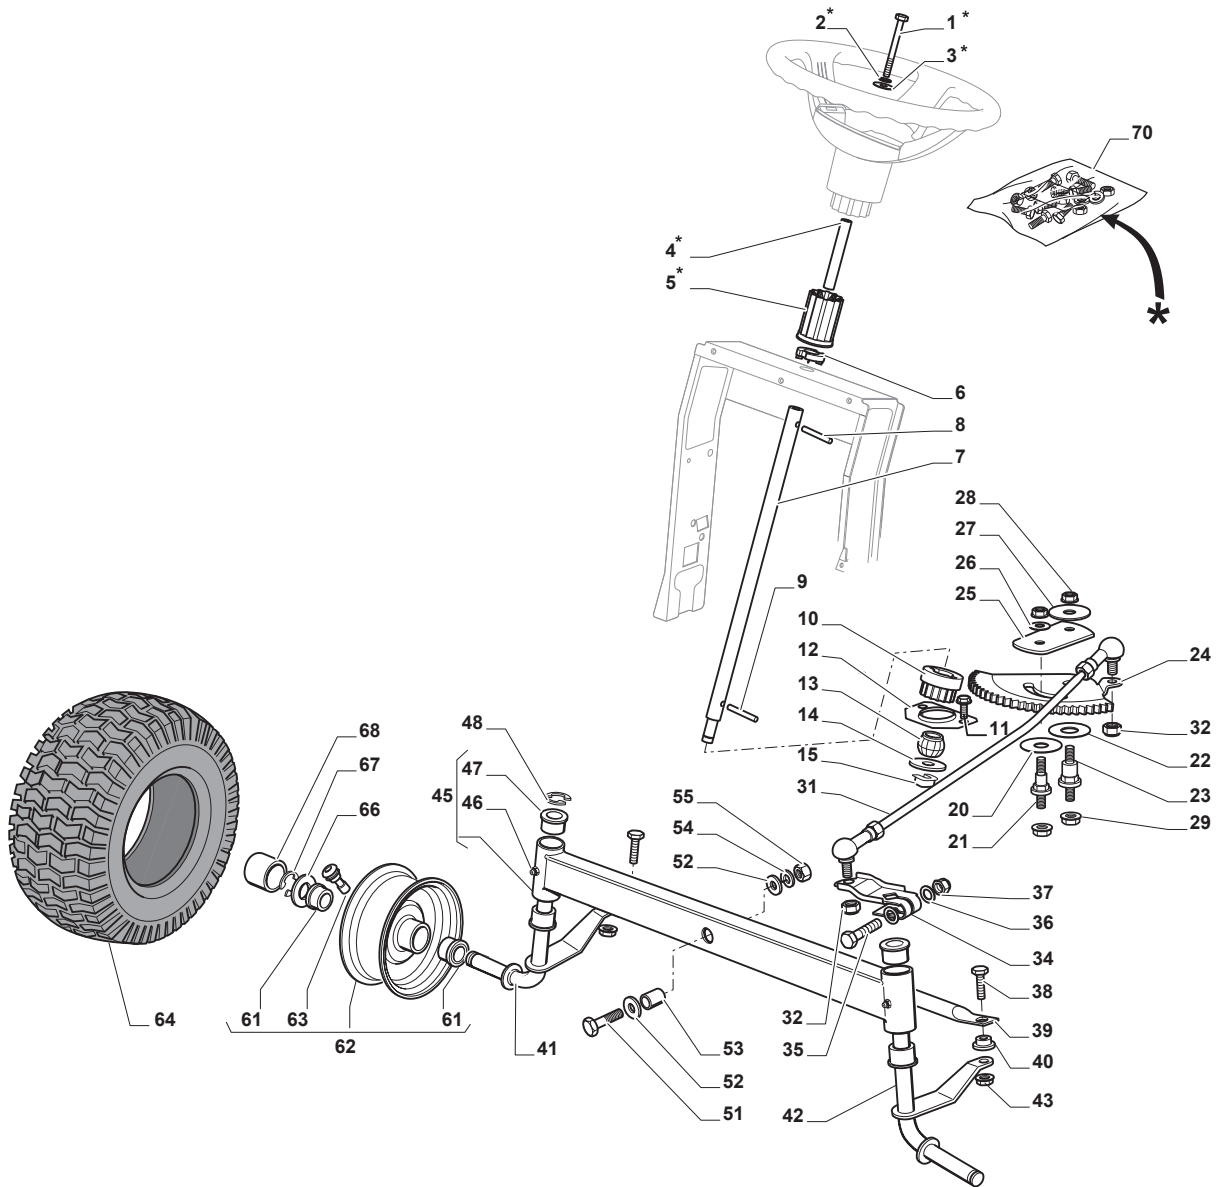

Fig.	Q.ty	Part No	Description	Notes
1	1	112692050/0	Screw	
2	1	112540260/0	Grower	
3	1	112523070/0	Washer	
4	1	125160047/0	Spacer	
5	1	325785318/0	Support	
6	1	325038008/0	Bushing	
7	1	125520007/0	Steering Column	
8	1	112620300/0	Spring	
9	1	112622650/0	Dowel pin	
10	1	125570003/0	Pinion	
11	2	127943051/0	Screw	
12	1	325785213/1	Support	
13	1	325743000/0	Joint	
14	1	112521370/0	Washer	
15	1	112436030/0	Plate	
20	1	322672151/0	Antifriction Washer	
21	1	125510104/0	Pin	
22	1	125670023/0	Washer	
23	1	125510109/0	Pin	
24	1	325735519/0	Steering Sector	
25	1	325547233/0	Plate	
26	1	112369500/0	Elastic Washer	
27	1	122160400/0	Elastic Disc	
28	2	112155010/0	Nut	
29	2	112154210/0	Nut	
31	1	382000566/1	Steering Rod	
32	2	112156602/0	Nut	
34	1	325318243/0	Lever	
35	1	112692390/0	Screw	
36	2	112521360/0	Washer	
37	1	112156602/0	Nut	
38	2	125510103/0	Pin	
39	1	325840029/0	Tie Rod	
40	2	325038007/0	Bushing	
41	1	382230369/0	Right Stub Axle	13 inch
41	1	382230373/0	Right Stub Axle	15 inch
42	1	382230371/0	Left Stub Axle	13 inch
42	1	382230375/0	Left Stub Axle	15 inch
43	2	112155000/0	Nut	
45	1	382034030/0	Equalizer With Bush And Lubricator	
46	2	112379511/0	Grease Dispenser	
47	4	125034002/1	Bushing	
48	1	112001010/0	Benzing Ring	
51	1	112692695/0	Screw	
52	2	112523100/0	Washer	
53	1	125160016/0	Spacer	
54	1	112587100/0	Grower	
55	1	112295300/0	Nut	
61	4	125122200/2	Bearing	
62	2	182000598/0	Rimm	
63	2	125950000/0	Valve	