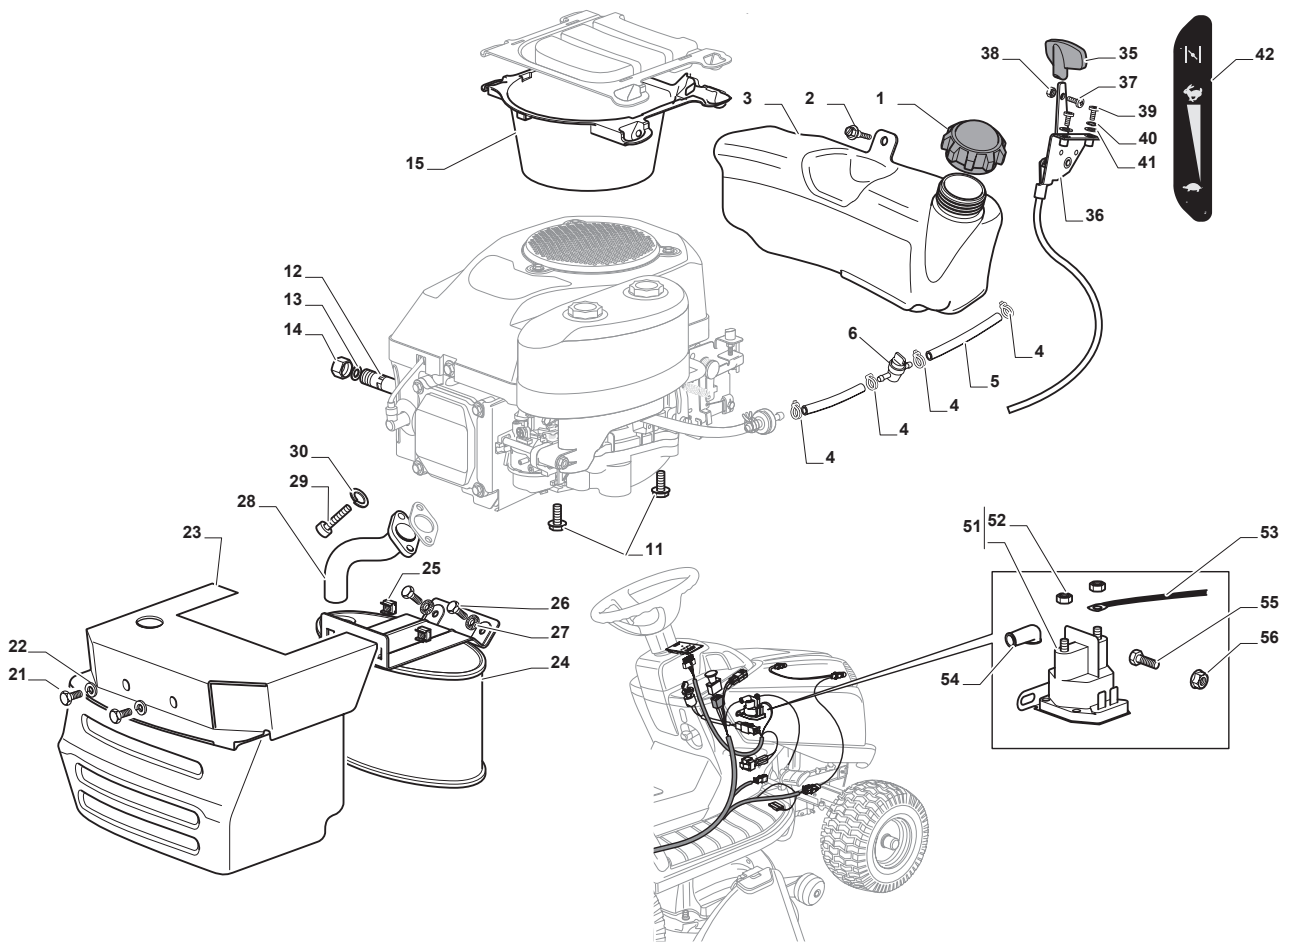

Fig.	Q.ty	Part No	Description	Notes
1	1	325600077/2	Exit Protection	
2	1	125510073/0	Fulcrum Pin	
3	1	125430242/1	Spring	
4	1	112141418/0	Cotter Pin	
11	1	325600078/0	Right Belt Protection Carter	
12	4	125943006/0	Screw	
13	1	325600079/0	Left Belt Protection	
15	1	325600084/0	Guard	only 98cm
16	1	325060154/0	Case	
17	1	325600082/0	Guard	
18	4	125943011/0	Screw	
19	1	325060155/0	Case	
20	1	325600083/0	Guard	
21	2	127943051/0	Screw	
22	2	112437506/0	Plate	

Fig.	Q.ty	Part No	Description	Notes
6	1	118562996/0	Shut out valve	
1	1	125795001/1	Cap	
2	4	125943006/0	Screw	
3	1	325735126/0	Fuel Tank	
4	4	118375051/1	Fair Led	
5	1	325869057/0	Connecting Tube	
11	4	112735108/1	Screw	
12	1	127598060/0	Oil Discharge Extension	
13	1	118401001/1	Oil Seal	
14	1	118737849/0	Plug	
15	1	325108044/1	Conveyor	
21	2	112792611/0	Screw	
22	2	112540260/0	Grower	
23	1	382598045/0	Muffler Protection	
24	1	182750010/0	Muffler	
25	2	112360425/0	Nut	
26	2	112792611/0	Screw	
27	2	112540260/0	Grower	
28	1	118738231/1	Exhaust Tube	
29	2	112737450/0	Screw	
30	2	112540260/0	Grower	
35	1	325394531/0	Knob	
36	1	182000215/0	Accelerator	
37	1	112726389/0	Screw	
38	1	112290800/0	Nut	
39	2	112726389/0	Screw	
40	2	112540020/0	Washer	
41	2	112521310/0	Washer	
42	1	114363697/0	Label	
51	1	118736111/0	Starter Relay	
52	2	112360352/0	Nut	
53	1	125065002/0	Cable	
54	1	118564864/1	Protection	
55	1	112790781/0	Screw	
56	2	112154510/0	Nut	