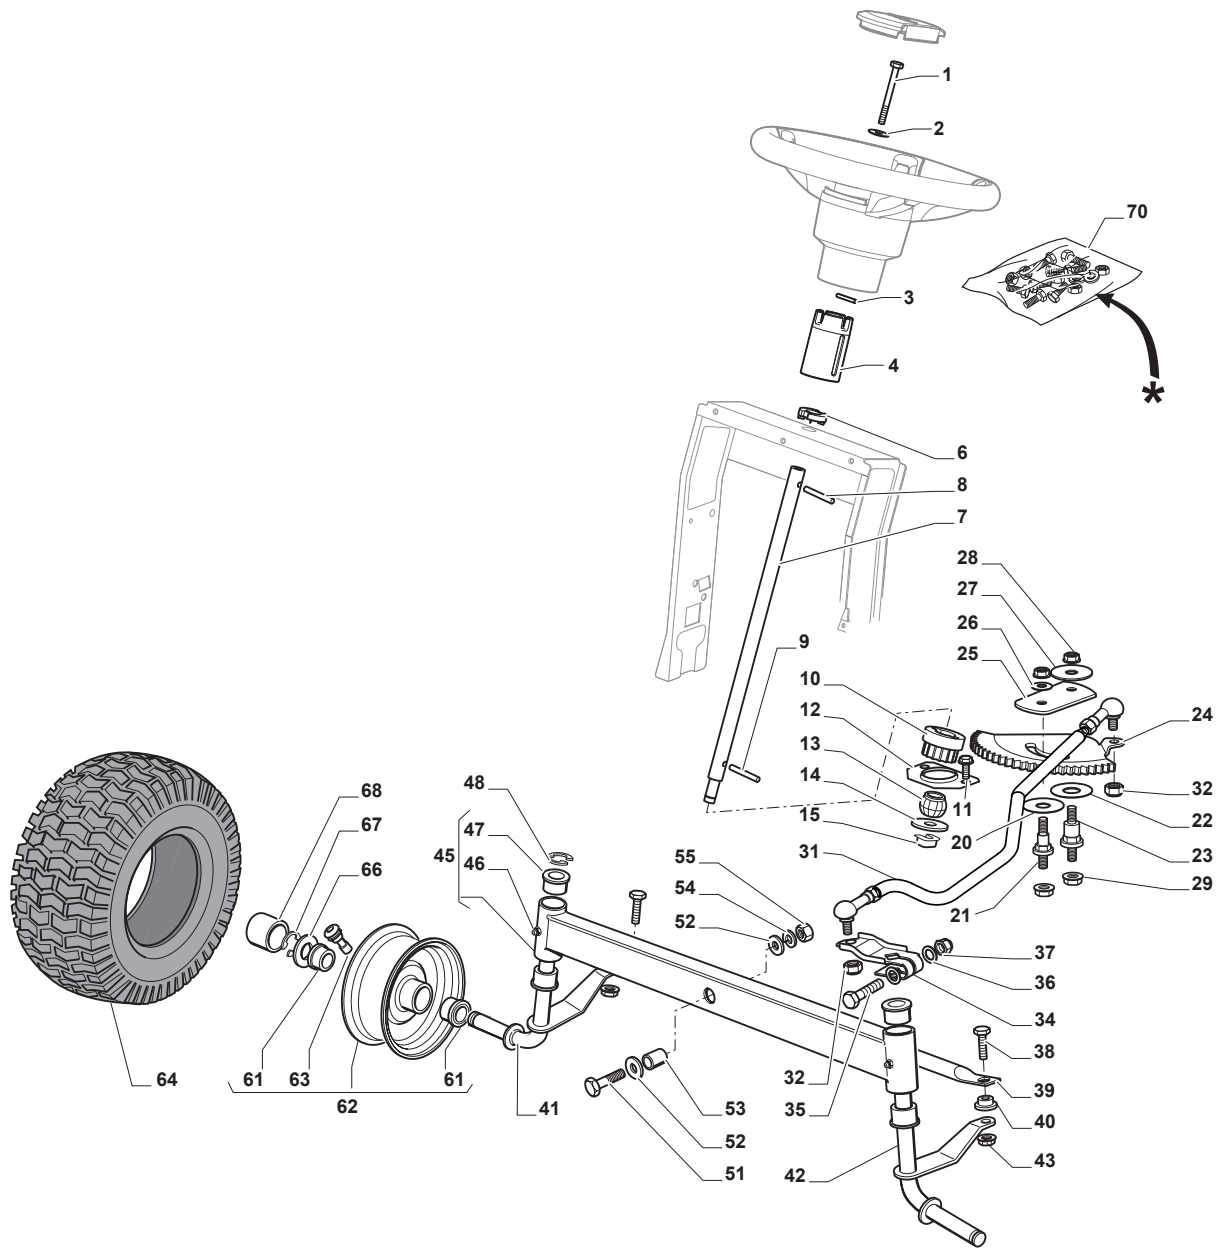

Ride-on SD98 - 108 Steering for B&S Engine with Oil Filter for STIGA
Models

Issue 20 - 2015

Fig.	Q.ty	Part No	Description	Notes
1	1	112692050/0	Screw	
2	1	112540260/0	Grower	
3	1	112523070/0	Washer	
4	1	382785266/0	Support	
6	1	325038008/0	Bushing	
7	1	125520007/0	Steering Column	
8	1	112620300/0	Spring	
9	1	112622650/0	Dowel pin	
10	1	125570003/0	Pinion	
11	2	127943051/0	Screw	
12	1	325785213/1	Support	
13	1	325743000/0	Joint	
14	1	112521370/0	Washer	
15	1	112436030/0	Plate	
20	1	322672151/0	Antifriction Washer	
21	1	125510104/0	Pin	
22	1	125670023/0	Washer	
23	1	125510109/0	Pin	
24	1	325735519/0	Steering Sector	
25	1	325547233/0	Plate	
26	1	112369500/0	Elastic Washer	
27	1	122160400/0	Elastic Disc	
28	2	112155010/0	Nut	
29	2	112155010/0	Nut	
31	1	382000665/1	Steering Rod	
32	2	112156602/0	Nut	
34	1	325318243/0	Lever	
35	1	112692390/0	Screw	
36	2	112521360/0	Washer	
37	1	112156602/0	Nut	
38	2	125510103/0	Pin	
39	1	325840029/0	Tie Rod	
40	2	325038007/0	Bushing	
41	1	382230369/0	Right Stub Axle	13 inch
41	1	382230373/0	Right Stub Axle	15 inch
42	1	382230371/0	Left Stub Axle	13 inch
42	1	382230375/0	Left Stub Axle	15 inch
43	2	112155000/0	Nut	
45	1	382034030/0	Equalizer With Bush And Lubricator	
46	2	112379511/0	Grease Dispenser	
47	4	125034002/1	Bushing	
48	1	112001010/0	Benzing Ring	
51	1	112692695/0	Screw	
52	2	112523100/0	Washer	
53	1	125160016/0	Spacer	
54	1	112587100/0	Grower	
55	1	112295300/0	Nut	
61	4	125122200/2	Bearing	
62	2	182000598/0	Rimm	
63	2	125950000/0	Valve	
64	2	125590014/0	Tyre	13 inch