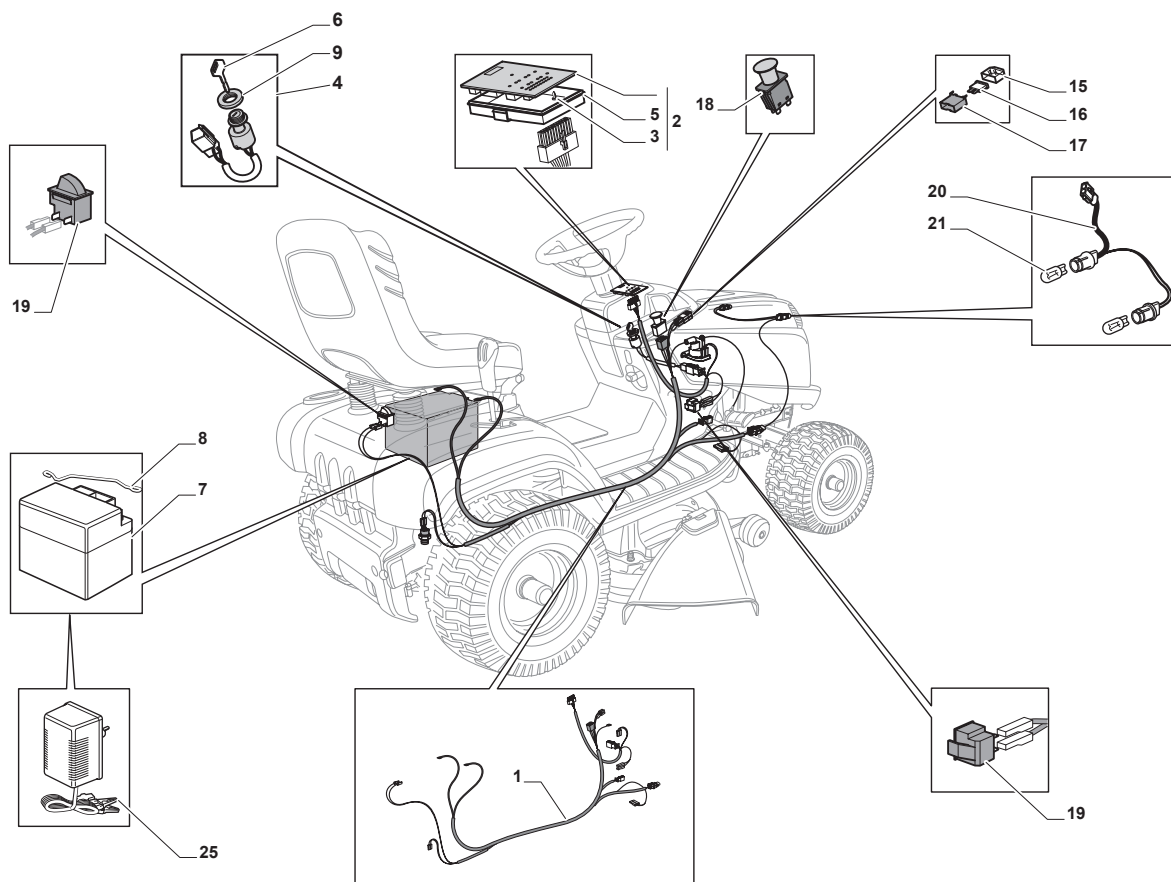

Fig.	Q.ty	Part No	Description	Notes
1	1	182040195/0	Cables Ass.Y	(models without lamp)
2	1	382722443/0	Electronic Card	
3	1	112735101/0	Screw	
4	1	118450075/1	Starting Switch	
5	1	325600080/0	Card Protection	
6	1	118210023/0	Starting Key	
7	1	118120002/1	Battery	
8	1	125430265/0	Spring	
9	1	118400863/0	Screwed Ring	
15	2	133215000/0	Cover	
16	1	133340040/0	Fuse 10 A	
16	1	133340036/0	Fuse 25 A	
17	2	133500007/0	Fuse Carrier	
18	1	118450074/0	Clutch Switch	
19	2	119410613/0	Microswitch	
20	1	182040186/0	Cable	for LAMP Version
20	1	182040191/0	Cables Ass.Y	for LED Version
21	2	118459100/0	Lamp For Lights	
25	1	182180091/0	Battery Charger	UK Plugg
25	1	182180090/0	Battery Charger	CE Plugg