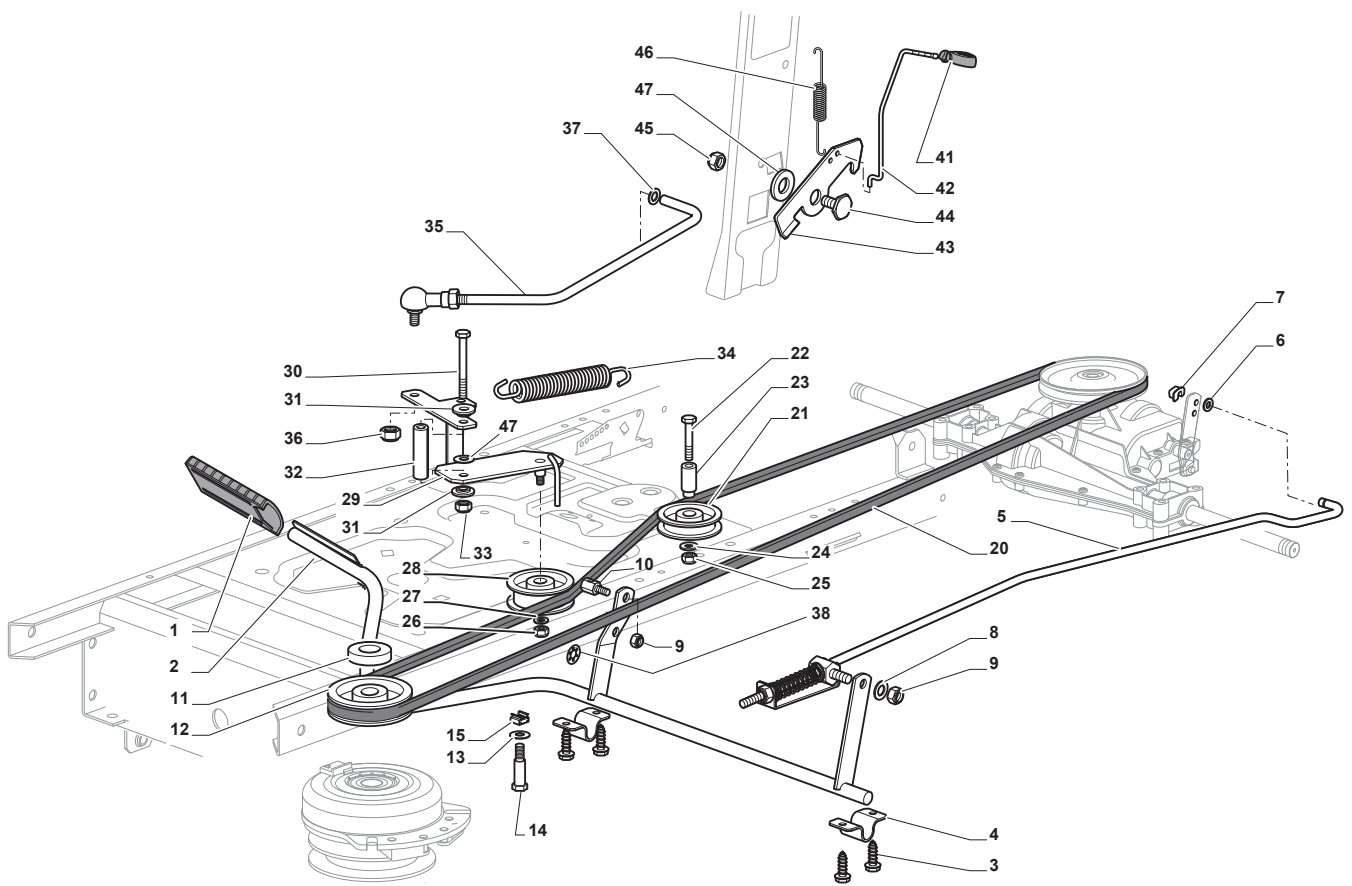

Ride-on SD98 - 108 Steering for B&S Engine with Oil Filter for STIGA
Models

Issue 20 - 2015

Fig.	Q.ty	Part No	Description	Notes
64	2	127590066/0	Tyre	15 inch
66	2	125670005/1	Washer	
67	2	112001010/0	Benzing Ring	
68	2	322110233/0	Hub Cover	Standard Black Cover
68	2	322110239/0	Hub Cover	Stiga Style Cover
70	1	382180124/0	Screw	

Fig.	Q.ty	Part No	Description	Notes
1	1	325110391/0	Clamp Cover	
2	1	382500047/1	Pedal	
3	4	112735599/0	Screw	
4	2	325547231/0	Plate	
5	1	382000568/0	Rod	
6	1	112521350/0	Washer	
7	1	112436050/0	Plate	
8	1	325670011/0	Antifriction Washer	
9	1	112155000/0	Nut	
10	1	125510166/0		
11	1	125160021/0	Spacer	
12	1	125601567/0	Pulley	
13	2	112524010/0	Washer	
14	2	125580030/0	Belt Guide Peg	
15	2	112360425/0	Nut	
20	1	135062014/0	Belt	
21	1	325601599/0	Pulley	
22	1	112691400/0	Screw	
23	1	125160083/0	Spacer	
24	1	112523060/0	Washer	
25	1	112155000/0	Nut	
26	1	112155000/0	Nut	
27	1	112523060/0	Washer	
28	1	125601554/0	Pulley	
29	1	382318283/0	Lever	
30	1	112691600/0	Screw	
31	2	125038002/1	Bushing	
32	1	125160027/0	Spacer	
33	1	112155000/0	Nut	
34	1	125430262/0	Spring	
35	1	382820016/1	Tie Rod	
36	1	112293201/0	Nut	
37	1	124487997/0	Cotter Pin	
38	1	112604899/0	Crown Fastener	
41	1	125394509/1	Knob	
42	1	125033113/0	Rod	
43	1	325253011/1	Hook	
44	1	122524970/3	Pin	
45	1	112155000/0	Nut	
46	1	125430213/0	Spring	
47	1	112523060/0	Washer	