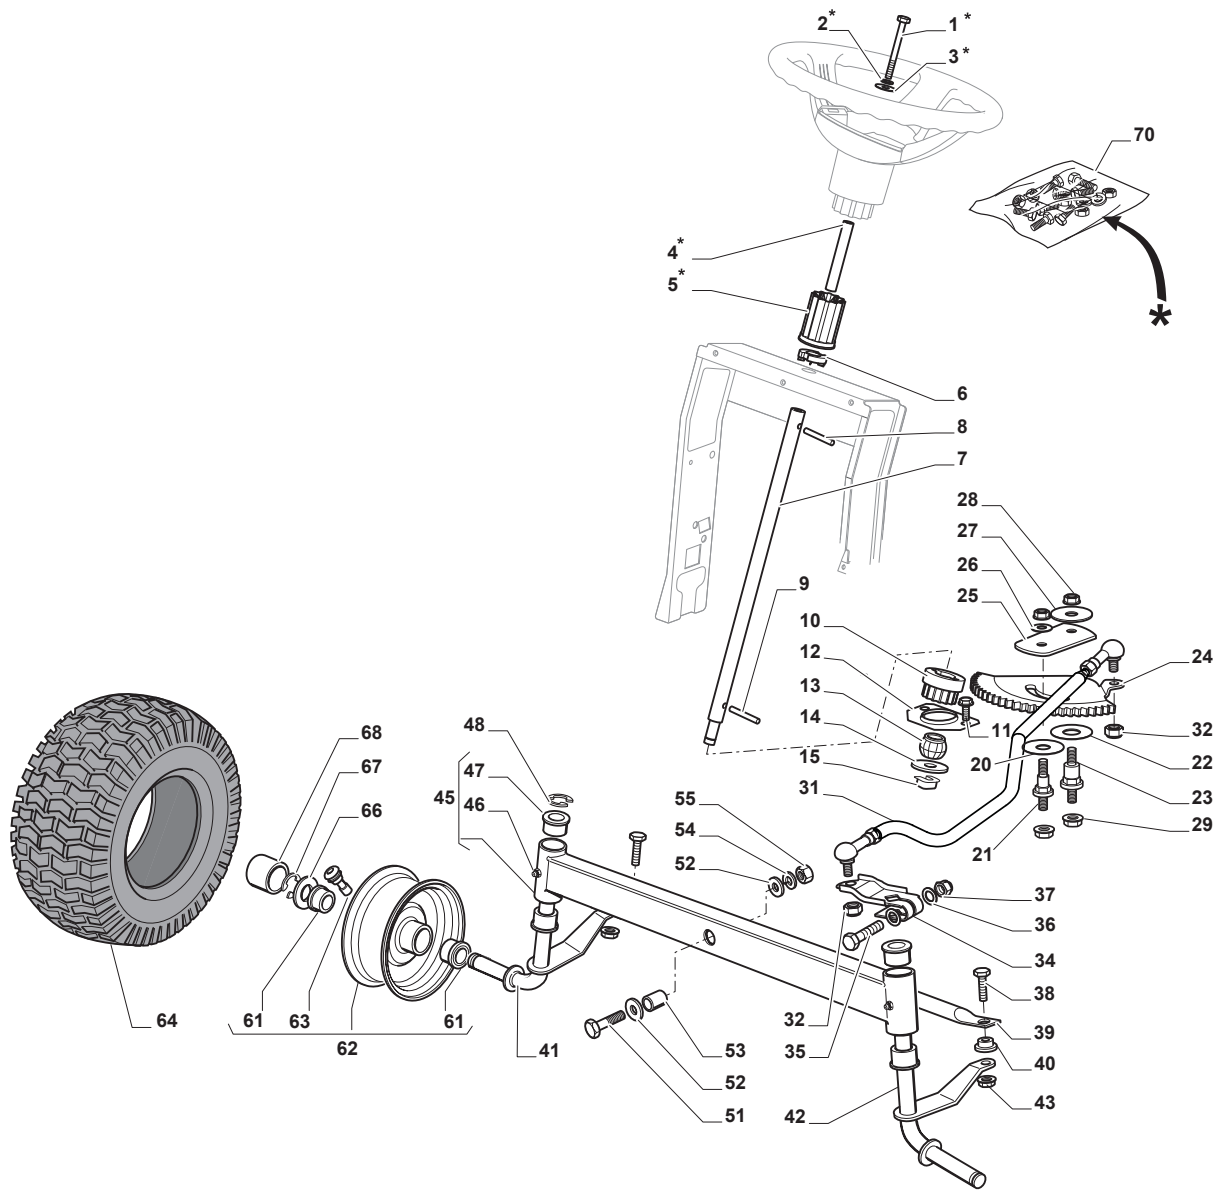

Fig.	Q.ty	Part No	Description	Notes
1	1	112692050/0	Screw	
2	1	112540260/0	Grower	
3	1	112523070/0	Washer	
4	1	125160047/0	Spacer	
5	1	325785318/0	Support	
6	1	325038008/0	Bushing	
7	1	125520007/0	Steering Column	
8	1	112620300/0	Spring	
9	1	112622650/0	Dowel pin	
10	1	125570003/0	Pinion	
11	2	127943051/0	Screw	
12	1	325785213/1	Support	
13	1	325743000/0	Joint	
14	1	112521370/0	Washer	
15	1	112436030/0	Plate	
20	1	322672151/0	Antifriction Washer	
21	1	125510104/0	Pin	
22	1	125670023/0	Washer	
23	1	125510109/0	Pin	
24	1	325735519/0	Steering Sector	
25	1	325547233/0	Plate	
26	1	112369500/0	Elastic Washer	
27	1	122160400/0	Elastic Disc	
28	2	112155010/0	Nut	
29	2	112155010/0	Nut	
31	1	382000665/1	Steering Rod	
32	2	112156602/0	Nut	
34	1	325318243/0	Lever	
35	1	112692390/0	Screw	
36	2	112521360/0	Washer	
37	1	112156602/0	Nut	
38	2	125510103/0	Pin	
39	1	325840029/0	Tie Rod	
40	2	325038007/0	Bushing	
41	1	382230369/0	Right Stub Axle	13 inch
41	1	382230373/0	Right Stub Axle	15 inch
42	1	382230371/0	Left Stub Axle	13 inch
42	1	382230375/0	Left Stub Axle	15 inch
43	2	112155000/0	Nut	
45	1	382034030/0	Equalizer With Bush And Lubricator	
46	2	112379511/0	Grease Dispenser	
47	4	125034002/1	Bushing	
48	1	112001010/0	Benzing Ring	
51	1	112692695/0	Screw	
52	2	112523100/0	Washer	
53	1	125160016/0	Spacer	
54	1	112587100/0	Grower	
55	1	112295300/0	Nut	
61	4	125122200/2	Bearing	
62	2	182000598/0	Rimm	
63	2	125950000/0	Valve	