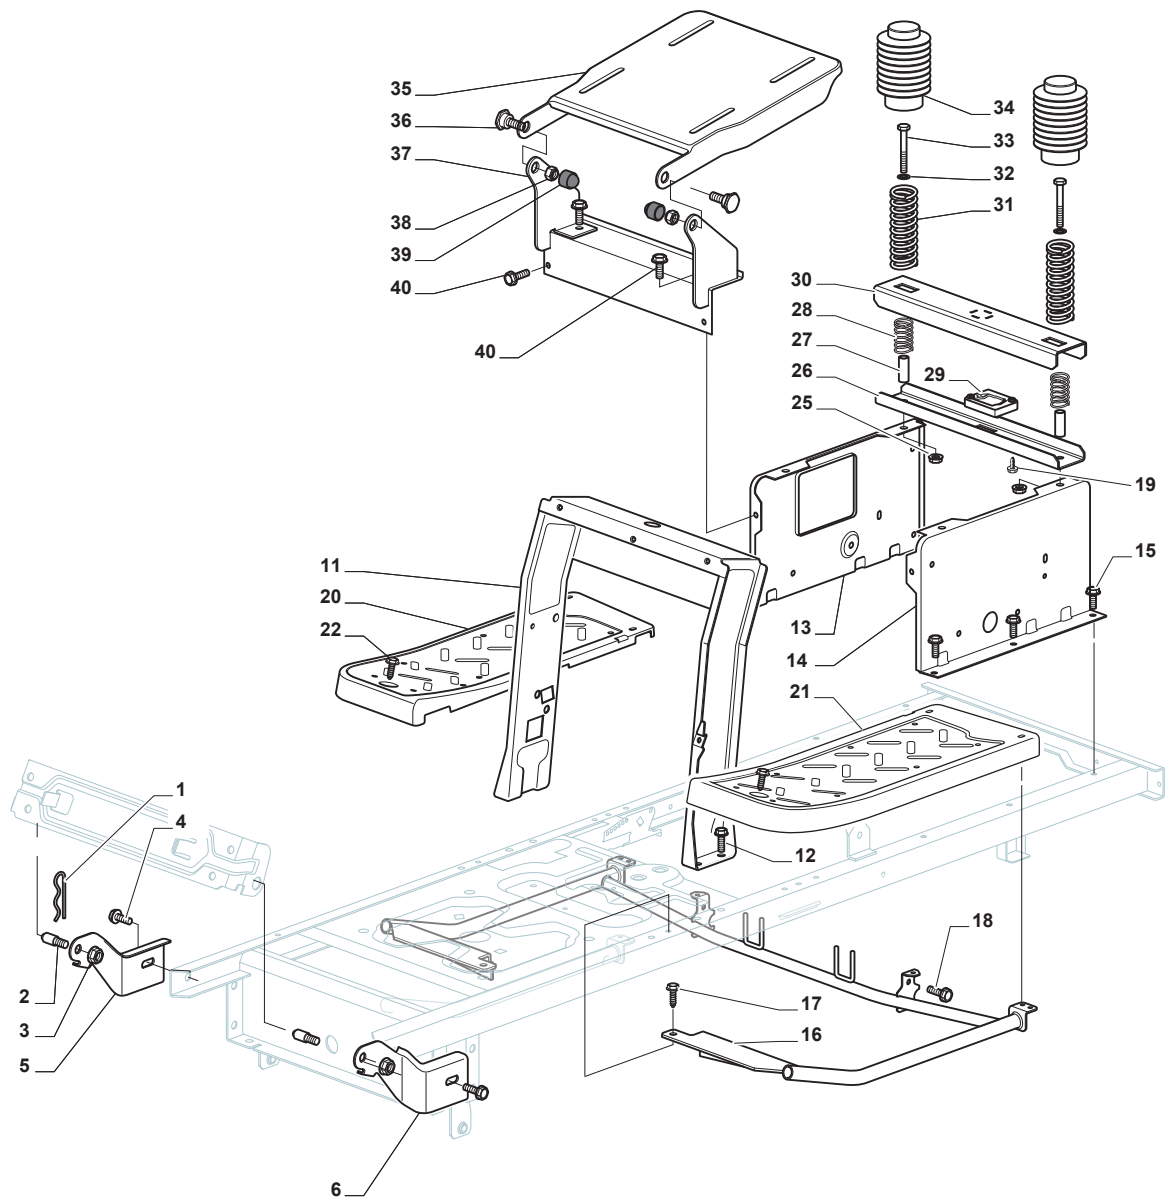

THIS INFORMATION IS NOT INTENDED FOR SALE OR RESALE, AND THIS NOTICE MUST REMAIN ON ALL COPIES.

Fig.	Q.ty	Part No	Description	Notes
36	2	122524970/3	Pin	
1	1	124487998/0	Cotter Pin	
2	2	125510079/1	Pin	
3	2	112155000/0	Nut	
4	2	112735599/0	Screw	
5	1	325547225/0	Right Plate	
6	1	325547227/0	Left Plate	
11	1	382785169/1	Steering Column Support	
12	4	125943009/0	Screw	
13	1	325785331/1	Right Seat Support	
14	1	325785333/1	Left Seat Support	
15	6	125943009/0	Screw	
16	1	382785179/0	Footboard Support	
17	2	125943009/0	Screw	
18	2	125943009/0	Screw	
19	2	112728686/0	Screw	
20	1	325500041/1	Right Footboard	
21	1	325500043/1	Left Footboard	
22	2	112735599/0	Screw	
25	2	112293201/0	Nut	
26	1	325820109/0	Seat Support	
26	1	325820109/1	Seat Support	
27	2	125160048/0	Spacer	
28	2	125430263/0	Spring	
29	1	325785379/1	Support	
30	1	325820111/1	Switch Comand Cross	
31	2	125430264/0	Spring	
32	2	112521350/0	Washer	
33	2	112691400/0	Screw	
34	2	325122002/0	Hood	
35	1	382547061/0	Plate	
37	1	382820151/0	Seat Support	
38	2	112155010/0	Nut	
39	2	118203854/0	Screw	
40	4	125943009/0	Screw	