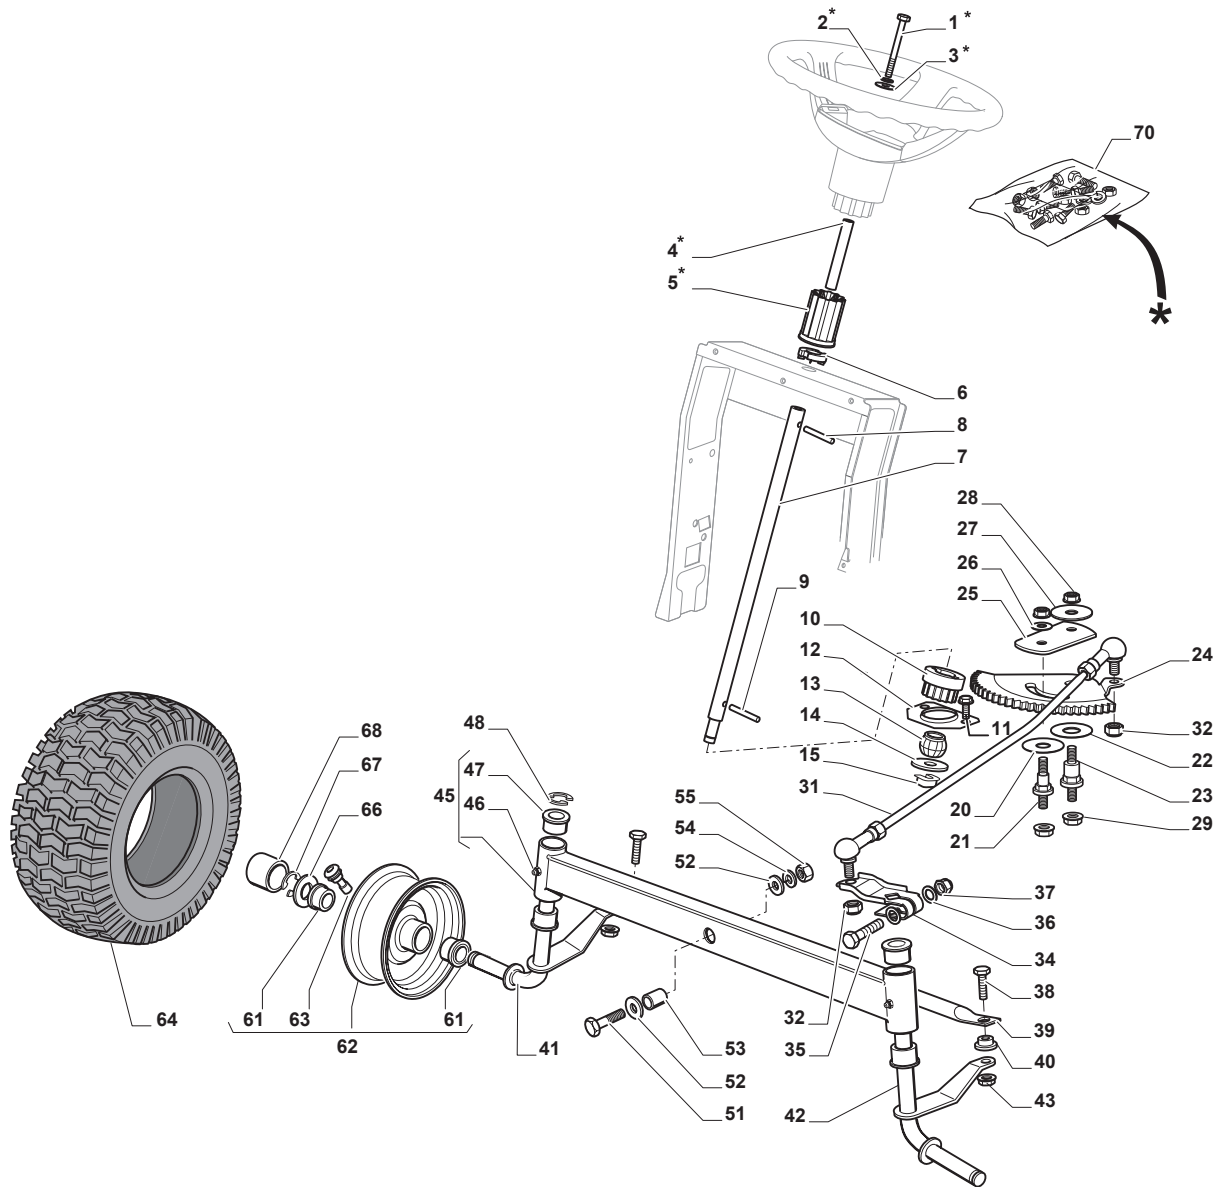

Fig.	Q.ty	Part No	Description	Notes
1	1	325076910/0	Upper Engine Hood Red	
2	1	325410901/0	Right Grill	
3	1	325410902/0	Left Grill	
4	1	325785365/0	Engine Hood Support	
5	4	112735403/0	Screw	
6	1	325263302/1	Air Intake Grill	
7	4	112728692/0	Screw	
8	1	325076911/1	Lower Engine Hood	
9	2	114365476/1	Light Label	
11	1	325785298/0	Dashboard Support	
12	4	125943010/0	Screw	
13	2	325270325/0	Guide	
14	2	112735599/0	Screw	
15	3	112735406/0	Screw	
16	3	112523040/0	Washer	
17	1	325120259/0	Dashboard	
18	2	125943010/0	Screw	
19	2	325260003/0	Grommet	
22	1	325605003/0	Button	
23	1	325256250/0	Screw Ring	
21	1	325120203/0	Cover	
25	1	325110383/1	Cover, Red	
26	1	125943010/0	Screw	
33	4	112735406/0	Screw	
34	1	325110382/0	Red Wheels Cover	
35	1	112437506/0	Plate	
36	2	125943010/0	Screw	
37	2	112735406/0	Screw	
38	2	112523040/0	Washer	
39	1	325547208/2	Plate	
40	2	125943010/0	Screw	
42	1	325110384/0	Right Footboard Cover	
43	1	325110385/0	Left Footboard Cover	
55	1	325207191/0	Plate	