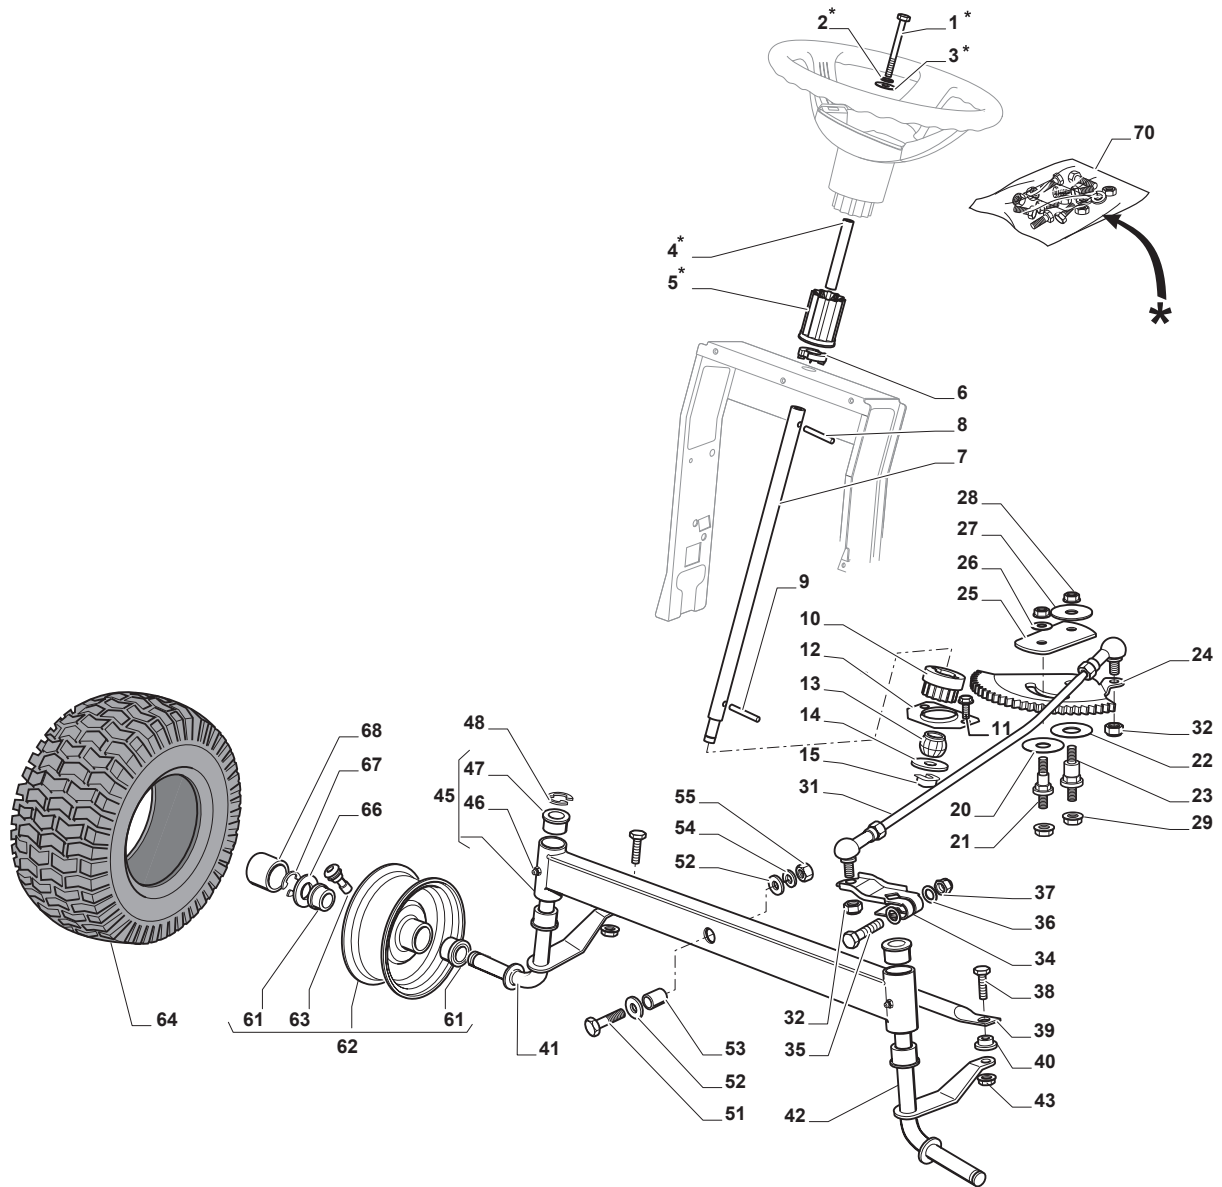

Fig.	Q.ty	Part No	Description	Notes
1	1	112692050/0	Screw	
2	1	112540260/0	Grower	
3	1	112523070/0	Washer	
4	1	125160047/0	Spacer	
5	1	325785318/0	Support	
6	1	325038008/0	Bushing	
7	1	125520007/0	Steering Column	
8	1	112620300/0	Spring	
9	1	112622650/0	Dowel pin	
10	1	125570003/0	Pinion	
11	2	127943051/0	Screw	
12	1	325785213/1	Support	
13	1	325743000/0	Joint	
14	1	112521370/0	Washer	
15	1	112436030/0	Plate	
20	1	322672151/0	Antifriction Washer	
21	1	125510104/0	Pin	
22	1	125670023/0	Washer	
23	1	125510109/0	Pin	
24	1	325735519/0	Steering Sector	
25	1	325547233/0	Plate	
26	1	112369500/0	Elastic Washer	
27	1	122160400/0	Elastic Disc	
28	2	112155010/0	Nut	
29	2	112154210/0	Nut	
31	1	382000566/1	Steering Rod	
32	2	112156602/0	Nut	
34	1	325318243/0	Lever	
35	1	112692390/0	Screw	
36	2	112521360/0	Washer	
37	1	112156602/0	Nut	
38	2	125510103/0	Pin	
39	1	325840029/0	Tie Rod	
40	2	325038007/0	Bushing	
41	1	382230369/0	Right Stub Axle	13 inch
41	1	382230373/0	Right Stub Axle	15 inch
42	1	382230371/0	Left Stub Axle	13 inch
42	1	382230375/0	Left Stub Axle	15 inch
43	2	112155000/0	Nut	
45	1	382034030/0	Equalizer With Bush And Lubricator	
46	2	112379511/0	Grease Dispenser	
47	4	125034002/1	Bushing	
48	1	112001010/0	Benzing Ring	
51	1	112692695/0	Screw	
52	2	112523100/0	Washer	
53	1	125160016/0	Spacer	
54	1	112587100/0	Grower	
55	1	112295300/0	Nut	
61	4	125122200/2	Bearing	
62	2	182000598/0	Rimm	
63	2	125950000/0	Valve	