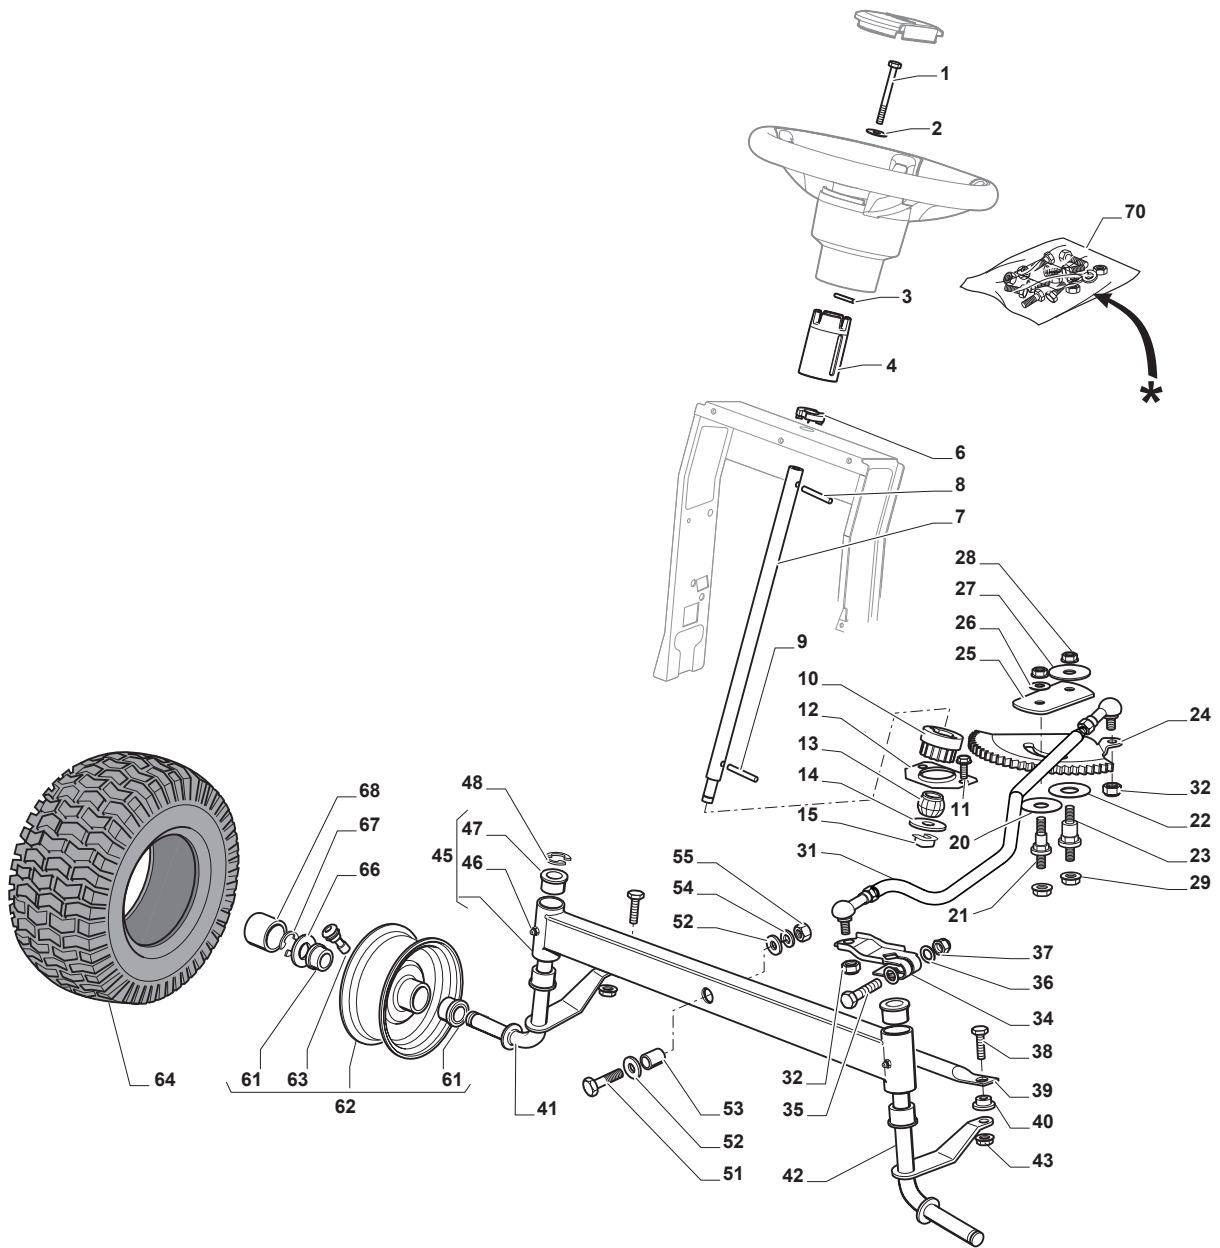

Ride-on SD98 - 108 Steering for B&S Engine with Oil Filter for STIGA
Models

Issue 20 - 2015

Fig.	Q.ty	Part No	Description	Notes
64	2	127590066/0	Tyre	15 inch
66	2	125670005/1	Washer	
67	2	112001010/0	Benzing Ring	
68	2	322110233/0	Hub Cover	Standard Black Cover
68	2	322110239/0	Hub Cover	Stiga Style Cover
70	1	382180124/0	Screw