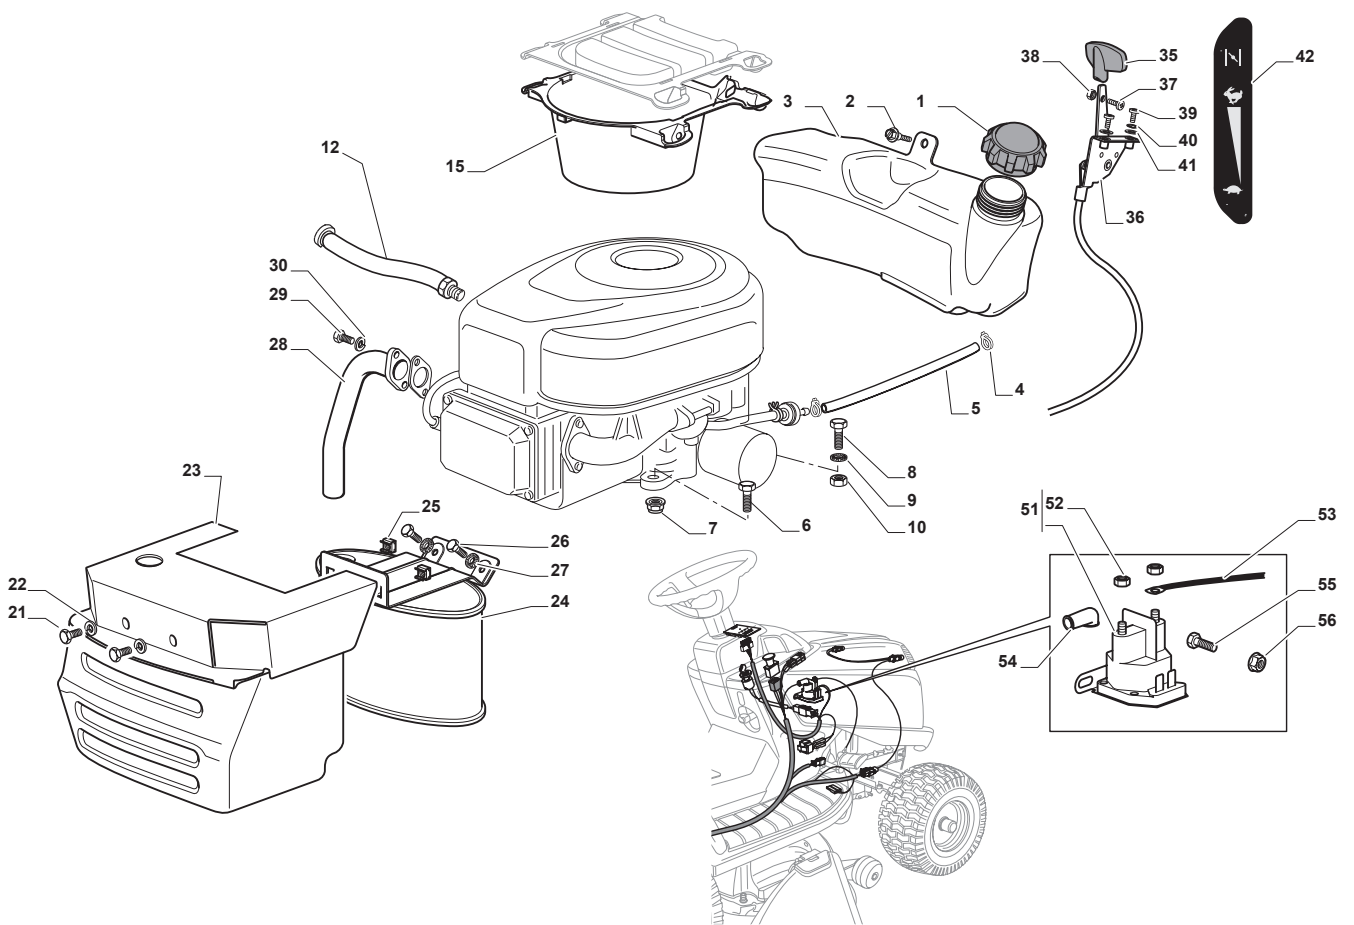

Fig.	Q.ty	Part No	Description	Notes
6	1	118562996/0	Shut out valve	
1	1	125795001/1	Cap	
2	4	125943010/0	Screw	
3	1	325735126/0	Fuel Tank	
4	4	118375051/1	Fair Led	
5	1	325869057/0	Connecting Tube	
11	3	112735108/1	Screw	
12	1	1134-5827-01	Oil Drain Assy	
15	1	325108044/1	Conveyor	
21	2	112792611/0	Screw	
22	2	112540260/0	Grower	
23	1	382598047/0	Muffler Protection	
24	1	182750010/0	Muffler	
25	2	112360425/0	Nut	
26	2	112792611/0	Screw	
27	2	112540260/0	Grower	
28	1	118738224/0	Exhaust Conn. Tube	
29	2	112737450/0	Screw	
30	2	112540260/0	Grower	
31	1	112691115/0	Screw	
32	3	112154210/0	Nut	
35	1	325394531/0	Knob	
36	1	182000216/0	Accelerator	
37	1	112726389/0	Screw	
38	1	112290800/0	Nut	
39	2	112726389/0	Screw	
40	2	112540020/0	Washer	
41	2	112521310/0	Washer	
42	1	114363697/0	Label	
51	1	118736111/0	Starter Relay	
52	2	112360352/0	Nut	
53	1	125065002/0	Cable	
54	1	118564864/1	Protection	
55	1	112790781/0	Screw	
56	2	112154510/0	Nut	