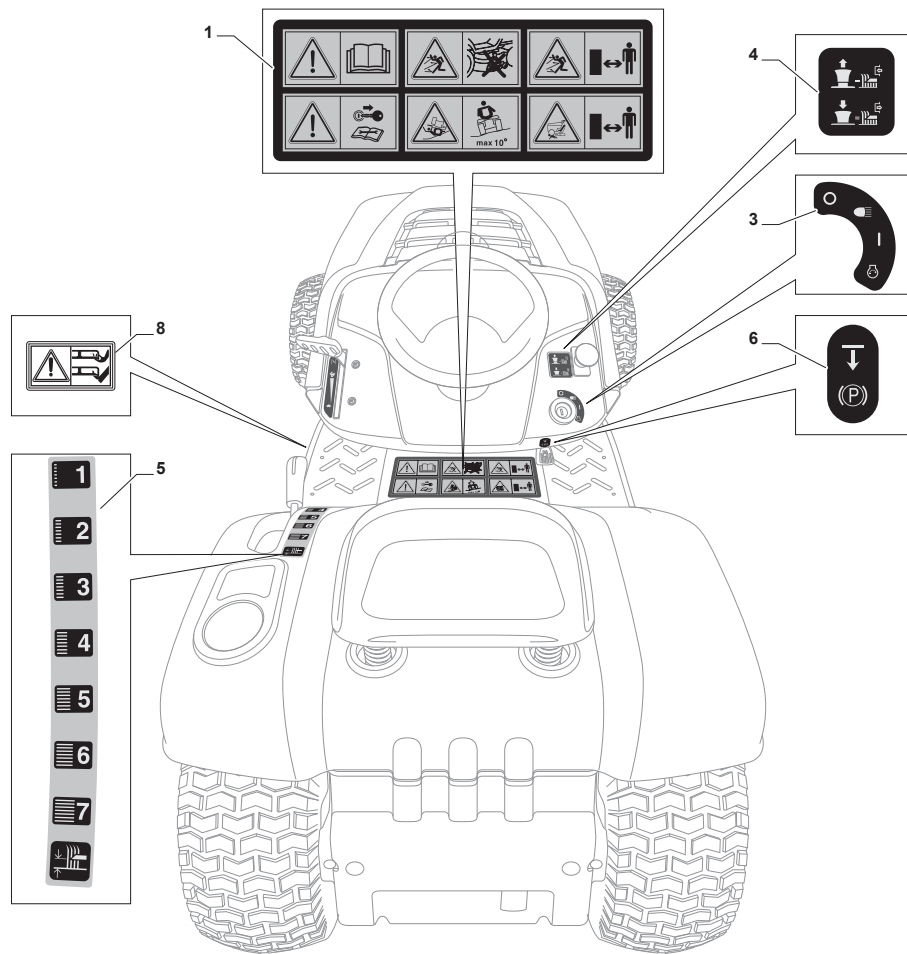

Fig.	Q.ty	Part No	Description	Notes
1	1	182040195/0	Cables Ass.Y	(models without lamp)
2	1	382722443/0	Electronic Card	
3	1	112735101/0	Screw	
4	1	118450075/1	Starting Switch	
5	1	325600080/0	Card Protection	
6	1	118210023/0	Starting Key	
7	1	118120002/1	Battery	
8	1	125430265/0	Spring	
9	1	118400863/0	Screwed Ring	
15	2	133215000/0	Cover	
16	1	133340040/0	Fuse 10 A	
16	1	133340036/0	Fuse 25 A	
17	2	133500007/0	Fuse Carrier	
18	1	118450074/0	Clutch Switch	
19	2	119410613/0	Microswitch	
20	1	182040186/0	Cable	for LAMP Version
20	1	182040191/0	Cables Ass.Y	for LED Version
21	2	118459100/0	Lamp For Lights	
25	1	182180091/0	Battery Charger	UK Plugg
25	1	182180090/0	Battery Charger	CE Plugg