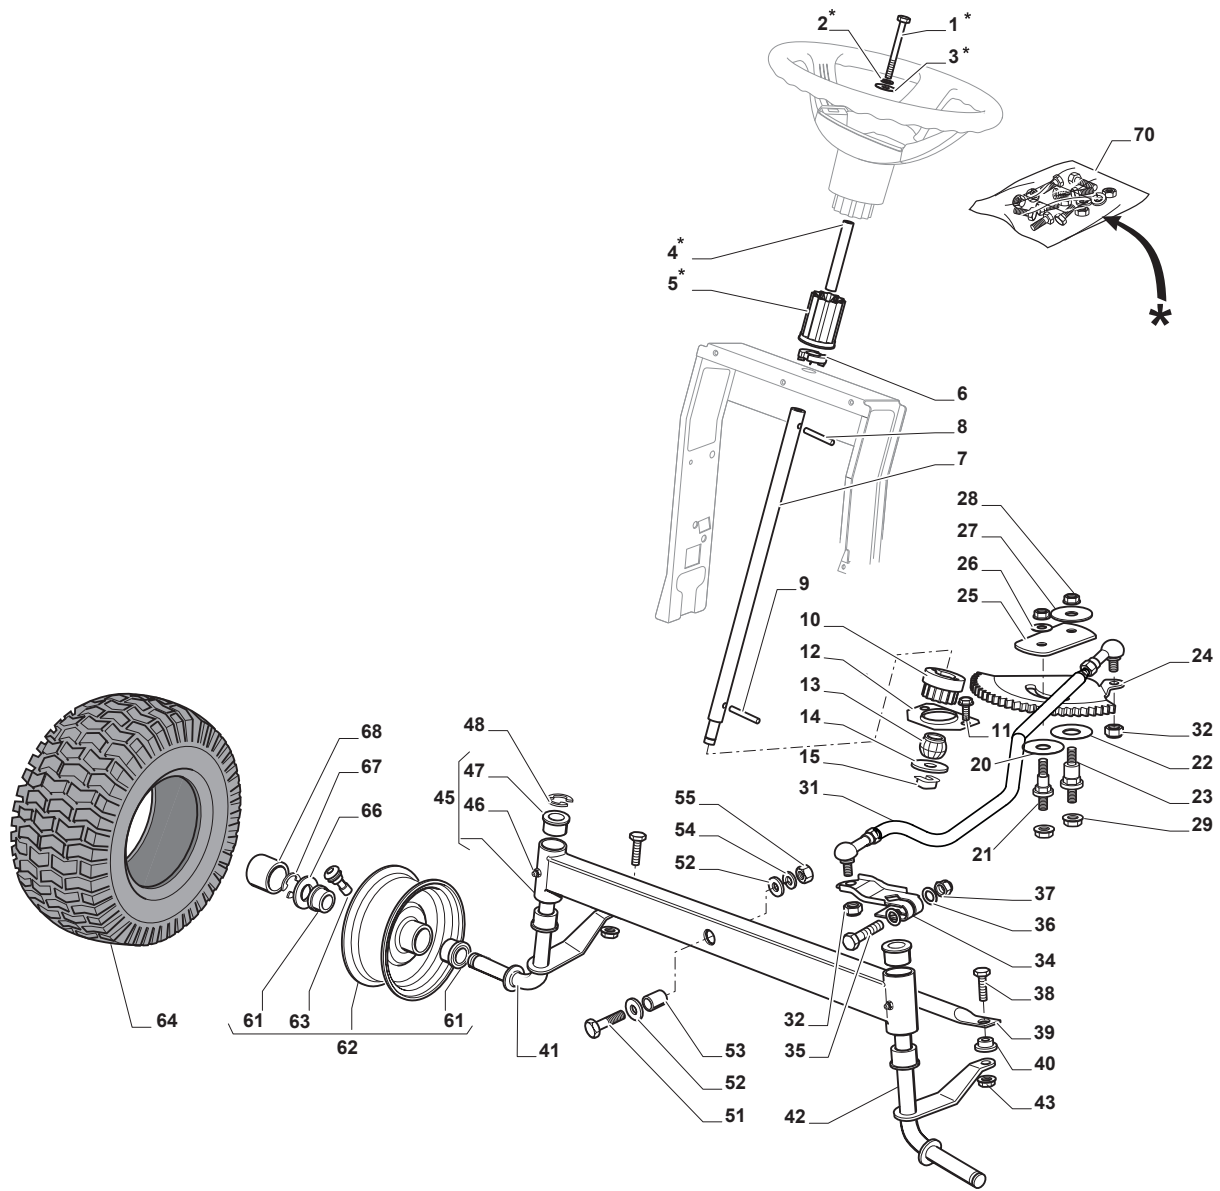

Fig.	Q.ty	Part No	Description	Notes
1	1	112692050/0	Screw	
2	1	112540260/0	Grower	
3	1	112523070/0	Washer	
4	1	125160047/0	Spacer	
5	1	325785318/0	Support	
6	1	325038008/0	Bushing	
7	1	125520007/0	Steering Column	
8	1	112620300/0	Spring	
9	1	112622650/0	Dowel pin	
10	1	125570003/0	Pinion	
11	2	127943051/0	Screw	
12	1	325785213/1	Support	
13	1	325743000/0	Joint	
14	1	112521370/0	Washer	
15	1	112436030/0	Plate	
20	1	322672151/0	Antifriction Washer	
21	1	125510104/0	Pin	
22	1	125670023/0	Washer	
23	1	125510109/0	Pin	
24	1	325735519/0	Steering Sector	
25	1	325547233/0	Plate	
26	1	112369500/0	Elastic Washer	
27	1	122160400/0	Elastic Disc	
28	2	112155010/0	Nut	
29	2	112155010/0	Nut	
31	1	382000665/1	Steering Rod	
32	2	112156602/0	Nut	
34	1	325318243/0	Lever	
35	1	112692390/0	Screw	
36	2	112521360/0	Washer	
37	1	112156602/0	Nut	
38	2	125510103/0	Pin	
39	1	325840029/0	Tie Rod	
40	2	325038007/0	Bushing	
41	1	382230369/0	Right Stub Axle	13 inch
41	1	382230373/0	Right Stub Axle	15 inch
42	1	382230371/0	Left Stub Axle	13 inch
42	1	382230375/0	Left Stub Axle	15 inch
43	2	112155000/0	Nut	
45	1	382034030/0	Equalizer With Bush And Lubricator	
46	2	112379511/0	Grease Dispenser	
47	4	125034002/1	Bushing	
48	1	112001010/0	Benzing Ring	
51	1	112692695/0	Screw	
52	2	112523100/0	Washer	
53	1	125160016/0	Spacer	
54	1	112587100/0	Grower	
55	1	112295300/0	Nut	
61	4	125122200/2	Bearing	
62	2	182000598/0	Rimm	
63	2	125950000/0	Valve	