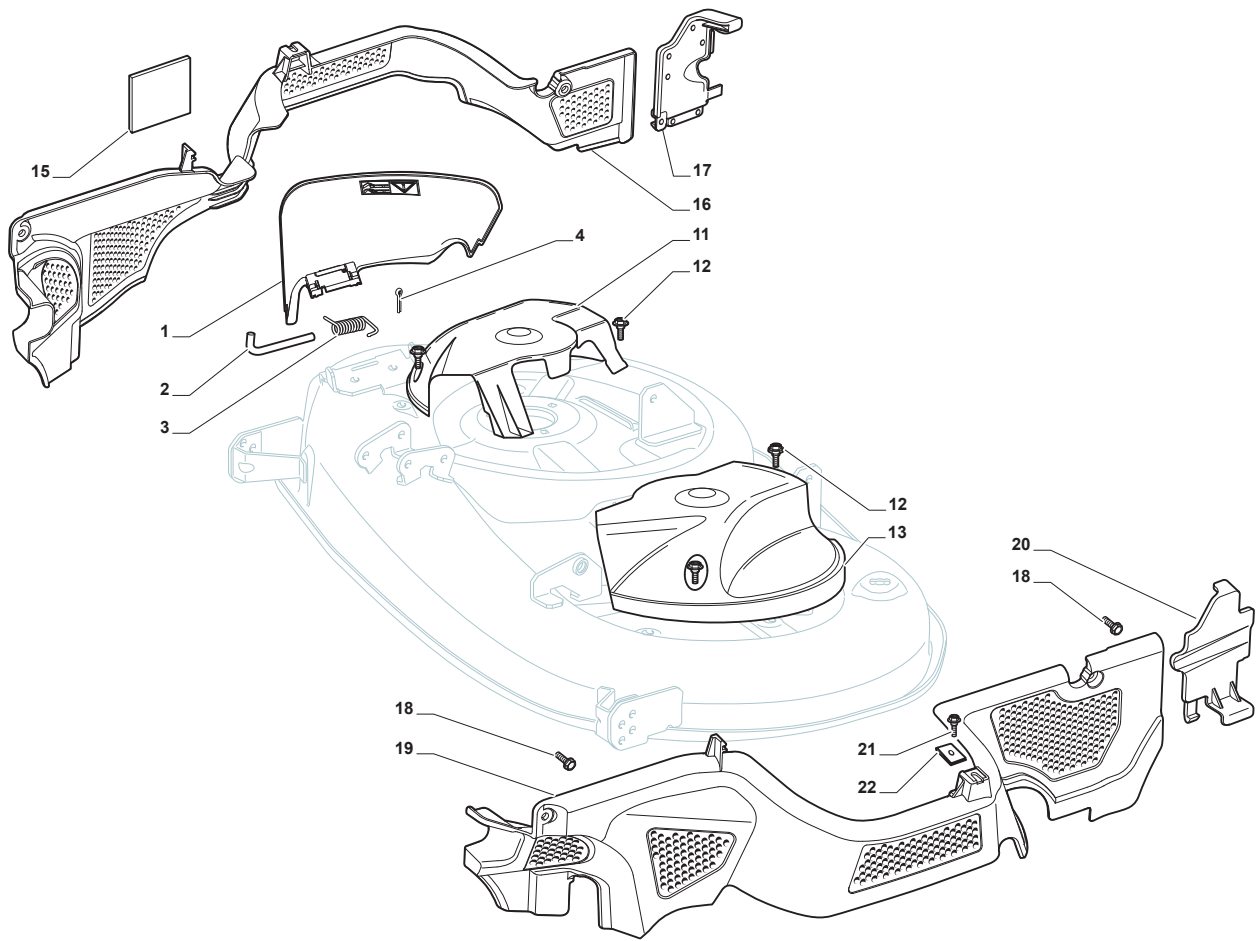

Fig.	Q.ty	Part No	Description	Notes
1	1	382564219/1	Cutting Plate Grey	Grey
2	2	325033086/0	Water Hose Connection	
3	2	119035000/0	Or Ring	
4	2	382207204/0	Flange Assy	
5	2	125020804/0	Shaft	
6	4	119216040/0	Bearing	
7	2	325160501/0	Dust Cover Disc	
8	2	112609260/0	Seeger	
11	1	135061504/0	Belt	
12	2	125601571/0	Pulley	
13	2	112793102/0	Screw	
14	2	112540260/0	Grower	
15	2	125670007/0	Washer	
16	2	112139480/0	Feather	
17	6	112818690/0	Screw	
18	6	112154210/0	Nut	
21	1	112691400/0	Screw	
22	1	112524010/0	Washer	
23	1	112610800/0	Seeger	
24	1	119216041/0	Bearing	
25	1	125601586/0	Pulley	
26	1	125160052/0	Spacer	
27	1	325318232/0	Lever	
28	1	112293201/0	Nut	
29	1	112155020/0	Nut	
30	1	125670022/0	Washer	
31	1	125040635/0	Bushing	
32	1	382004618/0	Wire	
34	1	112523080/0	Washer	
35	1	112156602/0	Nut	
36	1	118399063/0	Electromagnetic Clutch	
37	1	112543000/0	Washer	
38	1	112737320/0	Screw	
39	1	125430277/0	Spring	
41	2	112692050/0	Screw	
42	2	112523060/0	Washer	
43	2	125510072/0	Pin	
44	2	182700001/0	Levelling Small Wheel	
45	2	112293201/0	Nut	
51	2	382000565/0	Equalizer Rod	
52	8	325670008/1	Washer	
53	4	112156602/0	Nut	
61	2	112735694/0	Screw	
62	2	112523080/0	Washer	
63	2	122160400/0	Elastic Disc	
64	2	182004346/0	Mulching Blade	
65	2	125463200/0	Blade Hub	
66	2	112139100/0	Feather, Crankshaft Ø 22	
1	1	382564209/1	Cutting Plate Black	Black
33	1	125160086/0	Spacer	

Fig.	Q.ty	Part No	Description	Notes
1	1	325600077/2	Exit Protection	
2	1	125510073/0	Fulcrum Pin	
3	1	125430242/1	Spring	
4	1	112141418/0	Cotter Pin	
11	1	325600078/0	Right Belt Protection Carter	
12	4	125943006/0	Screw	
13	1	325600079/0	Left Belt Protection	
15	1	325600084/0	Guard	only 98cm
16	1	325060154/0	Case	
17	1	325600082/0	Guard	
18	4	125943011/0	Screw	
19	1	325060155/0	Case	
20	1	325600083/0	Guard	
21	2	127943051/0	Screw	
22	2	112437506/0	Plate	