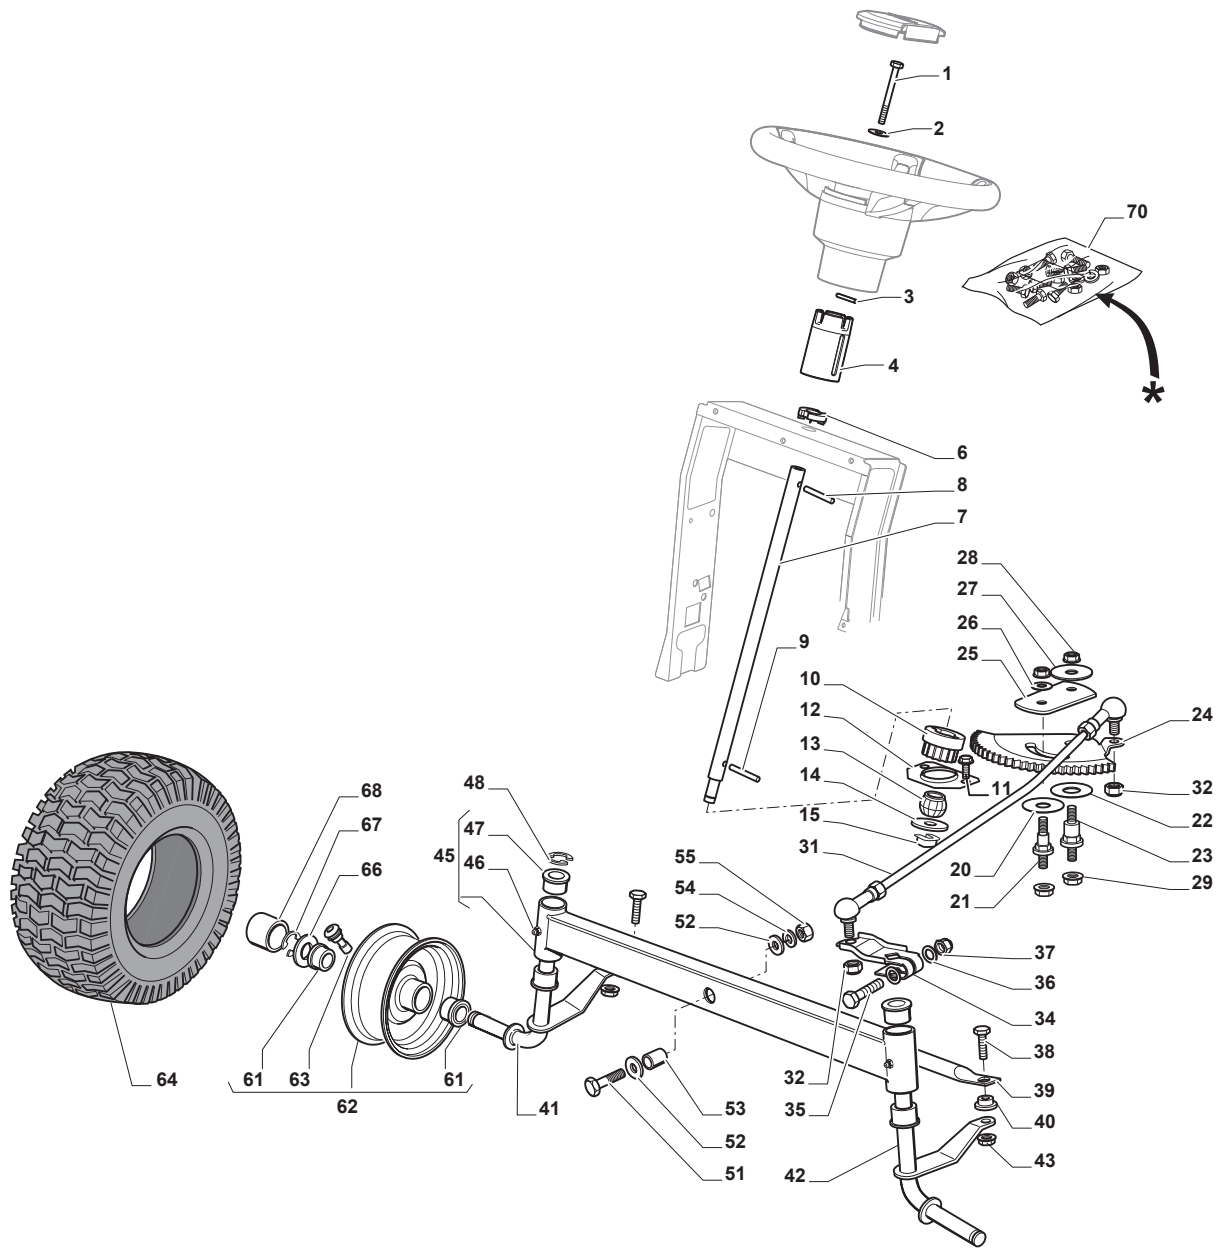

Fig.	Q.ty	Part No	Description	Notes
1	1	112692050/0	Screw	
2	1	112540260/0	Grower	
3	1	112523070/0	Washer	
4	1	382785266/0	Support	
6	1	325038008/0	Bushing	
7	1	125520007/0	Steering Column	
8	1	112620300/0	Spring	
9	1	112622650/0	Dowel pin	
10	1	125570003/0	Pinion	
11	2	127943051/0	Screw	
12	1	325785213/1	Support	
13	1	325743000/0	Joint	
14	1	112521370/0	Washer	
15	1	112436030/0	Plate	
20	1	322672151/0	Antifriction Washer	
21	1	125510104/0	Pin	
22	1	125670023/0	Washer	
23	1	125510109/0	Pin	
24	1	325735519/0	Steering Sector	
25	1	325547233/0	Plate	
26	1	112369500/0	Elastic Washer	
27	1	122160400/0	Elastic Disc	
28	2	112155010/0	Nut	
29	2	112155010/0	Nut	
31	1	382000566/2	Steering Rod	
32	2	112156602/0	Nut	
34	1	325318243/0	Lever	
35	1	112692390/0	Screw	
36	2	112521360/0	Washer	
37	1	112156602/0	Nut	
38	2	125510103/0	Pin	
39	1	325840029/0	Tie Rod	
40	2	325038007/0	Bushing	
41	1	382230369/0	Right Stub Axle	13 inch
41	1	382230373/0	Right Stub Axle	15 inch
42	1	382230371/0	Left Stub Axle	13 inch
42	1	382230375/0	Left Stub Axle	15 inch
43	2	112155000/0	Nut	
45	1	382034030/0	Equalizer With Bush And Lubricator	
46	2	112379511/0	Grease Dispenser	
47	4	125034002/1	Bushing	
48	1	112001010/0	Benzing Ring	
51	1	112692695/0	Screw	
52	2	112523100/0	Washer	
53	1	125160016/0	Spacer	
54	1	112587100/0	Grower	
55	1	112295300/0	Nut	
61	4	125122200/2	Bearing	
62	2	182000598/0	Rimm	
63	2	125950000/0	Valve	
64	2	125590014/0	Tyre	13 inch