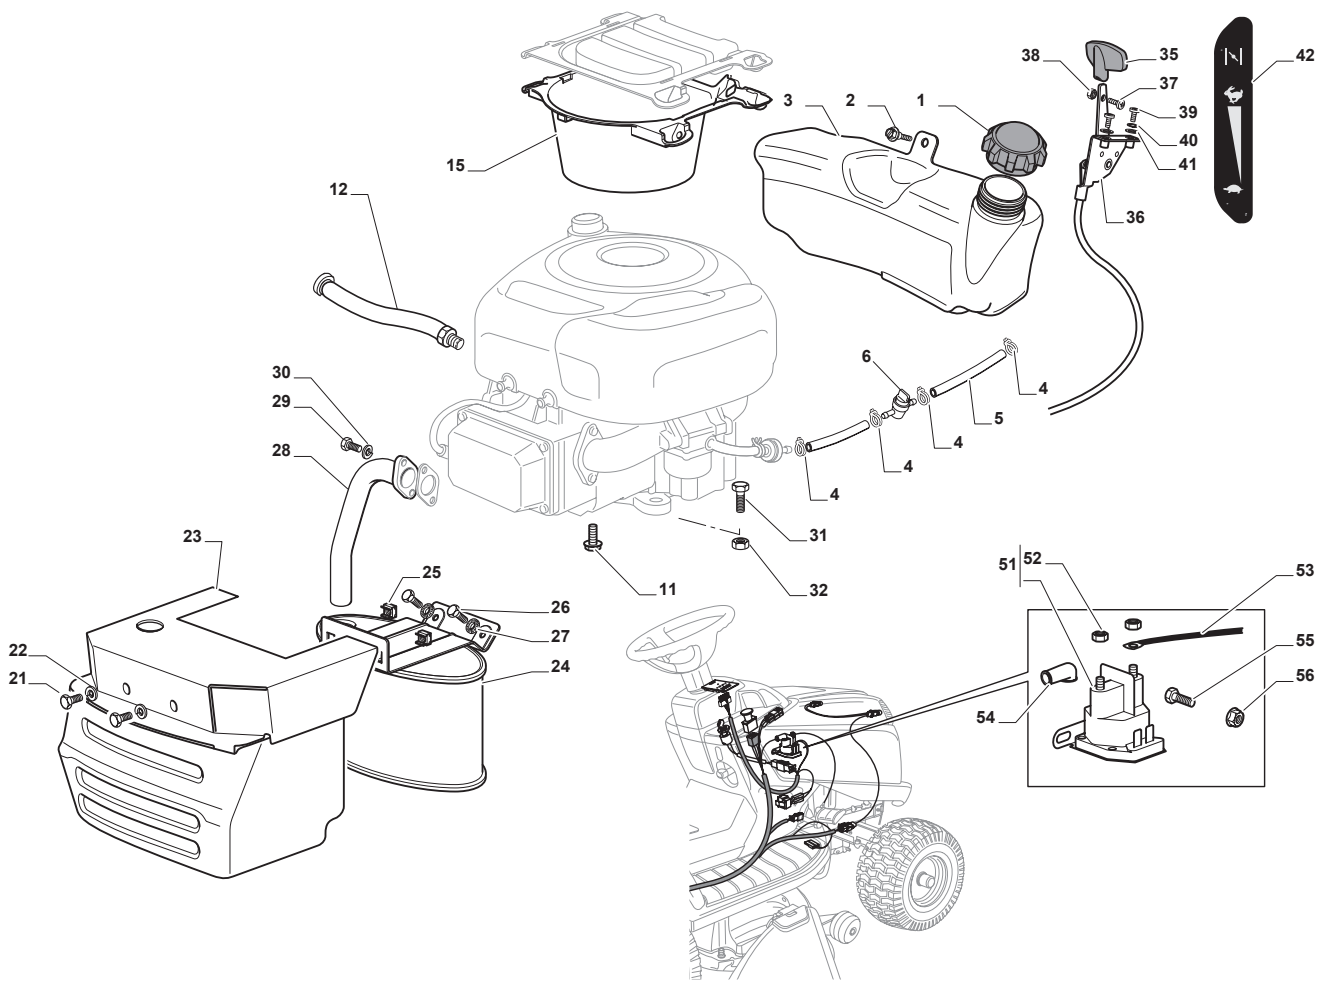

Fig.	Q.ty	Part No	Description	Notes
6	1	118562996/0	Shut out valve	
1	1	125795001/1	Cap	
2	4	125943006/0	Screw	
3	1	325735126/0	Fuel Tank	
4	4	118375051/1	Fair Led	
5	1	325869057/0	Connecting Tube	
11	4	112735108/1	Screw	
12	1	127598060/0	Oil Discharge Extension	
13	1	118401001/1	Oil Seal	
14	1	118737849/0	Plug	
15	1	325108044/1	Conveyor	
21	2	112792611/0	Screw	
22	2	112540260/0	Grower	
23	1	382598045/0	Muffler Protection	
24	1	182750010/0	Muffler	
25	2	112360425/0	Nut	
26	2	112792611/0	Screw	
27	2	112540260/0	Grower	
28	1	118738231/1	Exhaust Tube	
29	2	112737450/0	Screw	
30	2	112540260/0	Grower	
35	1	325394531/0	Knob	
36	1	182000215/0	Accelerator	
37	1	112726389/0	Screw	
38	1	112290800/0	Nut	
39	2	112726389/0	Screw	
40	2	112540020/0	Washer	
41	2	112521310/0	Washer	
42	1	114363697/0	Label	
51	1	118736111/0	Starter Relay	
52	2	112360352/0	Nut	
53	1	125065002/0	Cable	
54	1	118564864/1	Protection	
55	1	112790781/0	Screw	
56	2	112154510/0	Nut	