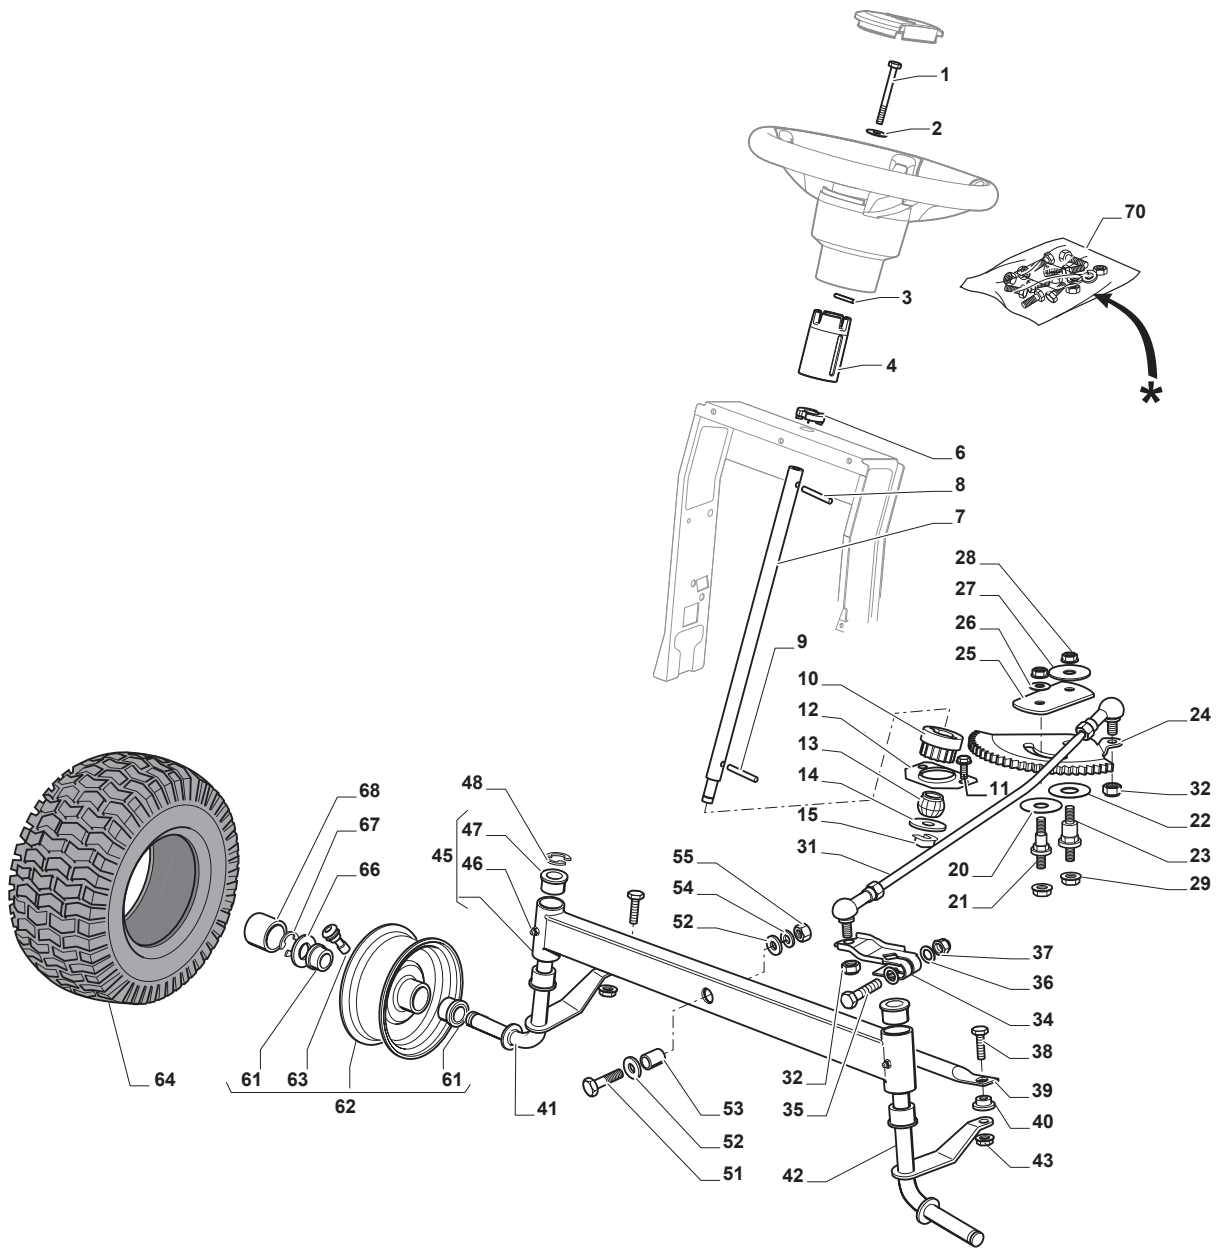

Fig.	Q.ty	Part No	Description	Notes
1	1	112692050/0	Screw	
2	1	112540260/0	Grower	
3	1	112523070/0	Washer	
4	1	382785266/0	Support	
6	1	325038008/0	Bushing	
7	1	125520007/0	Steering Column	
8	1	112620300/0	Spring	
9	1	112622650/0	Dowel pin	
10	1	125570003/0	Pinion	
11	2	127943051/0	Screw	
12	1	325785213/1	Support	
13	1	325743000/0	Joint	
14	1	112521370/0	Washer	
15	1	112436030/0	Plate	
20	1	322672151/0	Antifriction Washer	
21	1	125510104/0	Pin	
22	1	125670023/0	Washer	
23	1	125510109/0	Pin	
24	1	325735519/0	Steering Sector	
25	1	325547233/0	Plate	
26	1	112369500/0	Elastic Washer	
27	1	122160400/0	Elastic Disc	
28	2	112155010/0	Nut	
29	2	112155010/0	Nut	
31	1	382000566/2	Steering Rod	
32	2	112156602/0	Nut	
34	1	325318243/0	Lever	
35	1	112692390/0	Screw	
36	2	112521360/0	Washer	
37	1	112156602/0	Nut	
38	2	125510103/0	Pin	
39	1	325840029/0	Tie Rod	
40	2	325038007/0	Bushing	
41	1	382230369/0	Right Stub Axle	13 inch
41	1	382230373/0	Right Stub Axle	15 inch
42	1	382230371/0	Left Stub Axle	13 inch
42	1	382230375/0	Left Stub Axle	15 inch
43	2	112155000/0	Nut	
45	1	382034030/0	Equalizer With Bush And Lubricator	
46	2	112379511/0	Grease Dispenser	
47	4	125034002/1	Bushing	
48	1	112001010/0	Benzing Ring	
51	1	112692695/0	Screw	
52	2	112523100/0	Washer	
53	1	125160016/0	Spacer	
54	1	112587100/0	Grower	
55	1	112295300/0	Nut	
61	4	125122200/2	Bearing	
62	2	182000598/0	Rimm	
63	2	125950000/0	Valve	
64	2	125590014/0	Tyre	13 inch