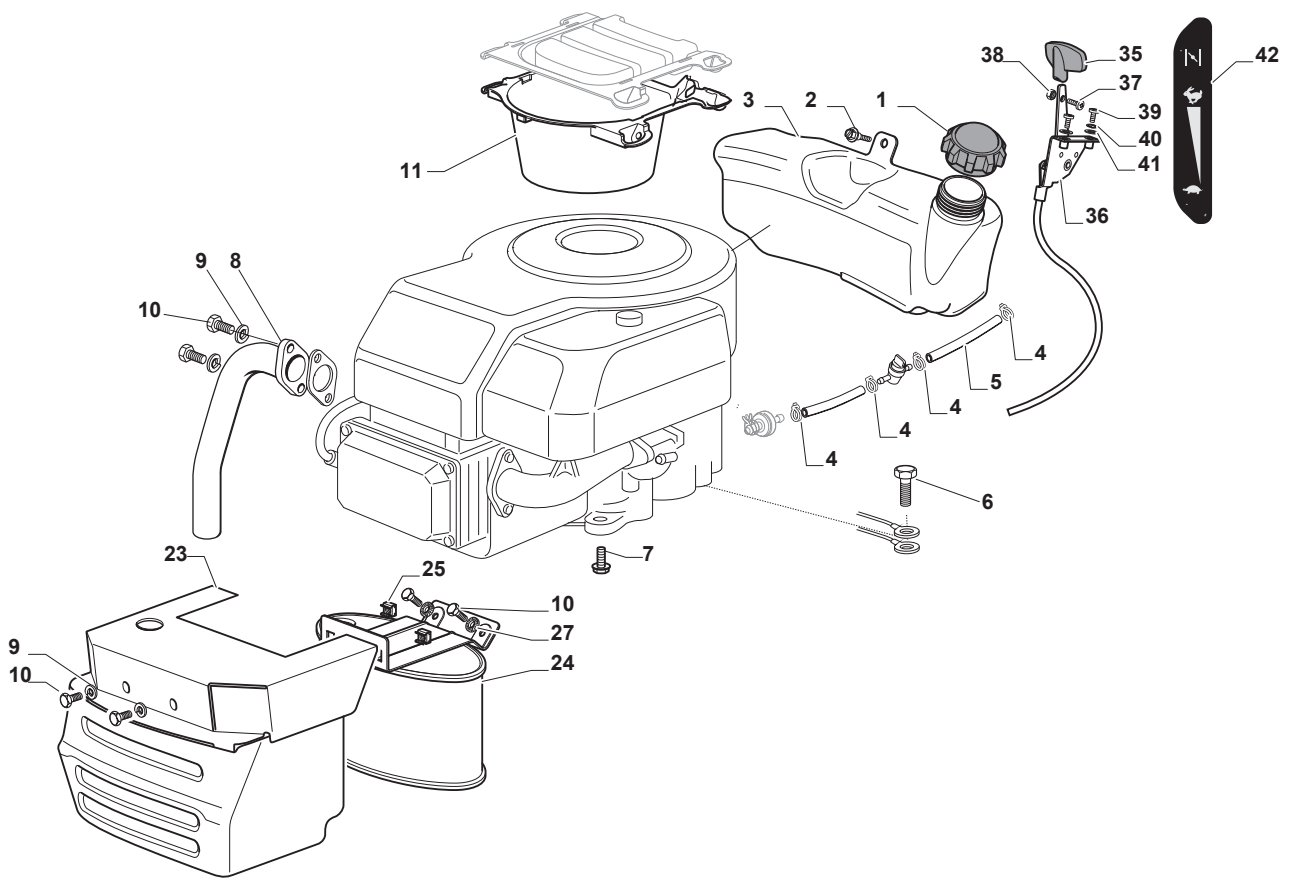

Fig.	Q.ty	Part No	Description	Notes
1	1	125795001/1	Cap	
2	4	125943010/0	Screw	
3	1	325735126/0	Fuel Tank	
4	2	118375051/1	Fair Led	
5	1	138780531/0	Fuel Tube	
6	3	112540260/0	Grower	
7	3	112793102/0	Screw	
8	4	112585100/0	Washer	
9	4	112735821/0	Screw	
10	2	112792611/0	Screw	
11	4	112360425/0	Nut	
12	1	118738256/0	Left Exhaust Connection	
13	1	118738257/0	Right Exhaust Connection	
14	2	112583500/0	Grower	
15	1	382598067/0	Muffler Protection	
16	1	182750003/0	Muffler Assy	
17	1	125430252/0	Spring	
18	1	118718000/0	Oil Emptying Syringe	
19	2	125090003/0	Choke Control	
20	2	133320022/0	Fastpoint Clamp Art.0384.Aa01	
21	1	182000201/2	Accelerator	
22	2	112521310/0	Washer	
23	2	112540020/0	Washer	
24	3	112726389/0	Screw	
25	1	325394531/0	Knob	
26	1	112290800/0	Nut	
27	1	114364617/0	Label	