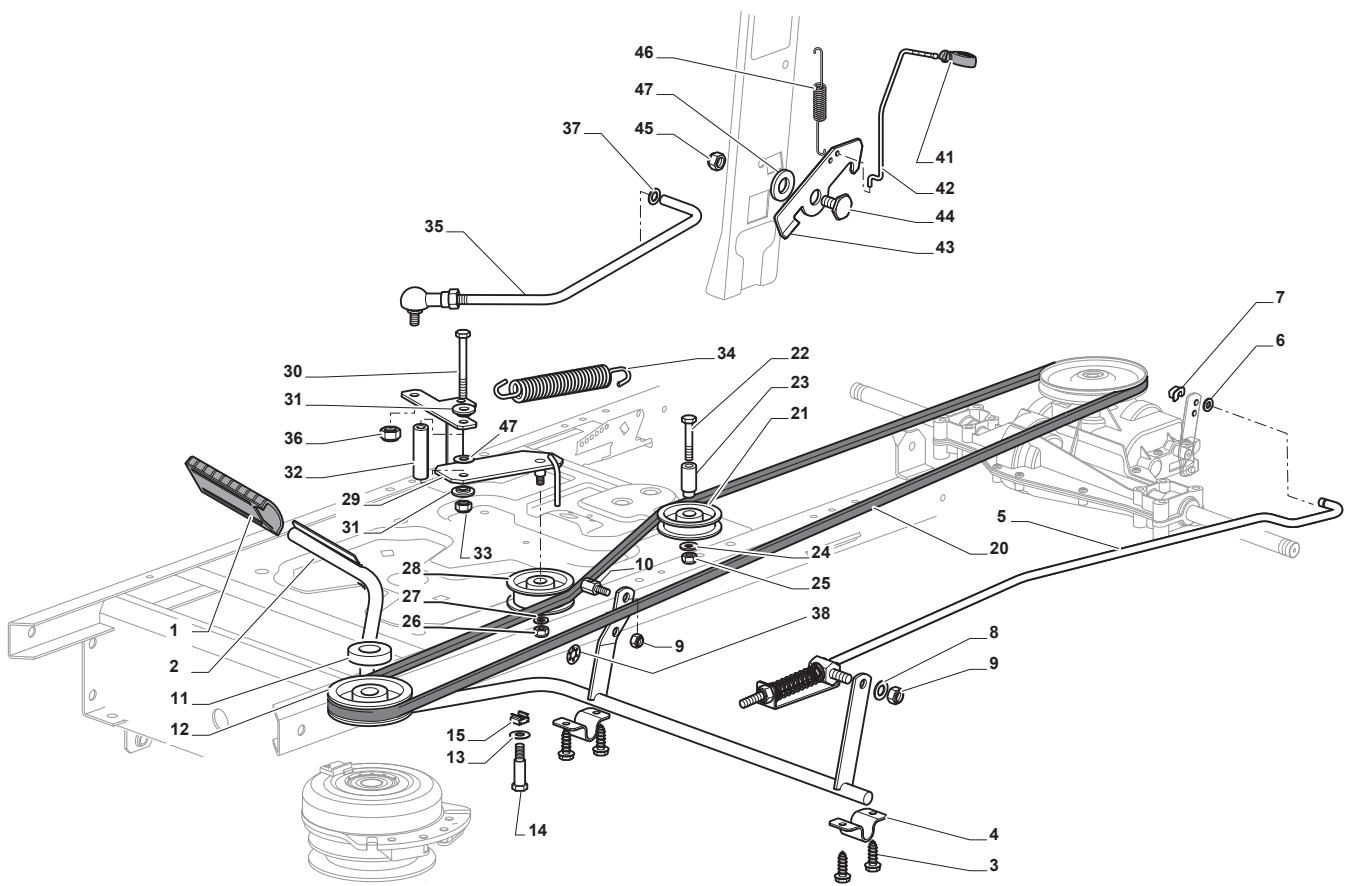

Ride-on SD98 - 108 Steering for B&S Engine with Oil Filter for STIGA
Models

Issue 19 - 2015

Fig.	Q.ty	Part No	Description	Notes
64	2	127590066/0	Tyre	15 inch
66	2	125670005/1	Washer	
67	2	112001010/0	Benzing Ring	
68	2	322110233/0	Hub Cover	Standard Black Cover
68	2	322110239/0	Hub Cover	Stiga Style Cover
70	1	382180124/0	Screw	

Fig.	Q.ty	Part No	Description	Notes
1	1	325110391/0	Clamp Cover	
2	1	382500047/1	Pedal	
3	4	112735599/0	Screw	
4	2	325547231/0	Plate	
5	1	382000568/0	Rod	
6	1	112521350/0	Washer	
7	1	112436050/0	Plate	
8	1	325670011/0	Antifriction Washer	
9	1	112155000/0	Nut	
10	1	125510166/0		
11	1	125160021/0	Spacer	
12	1	125601567/0	Pulley	
13	2	112524010/0	Washer	
14	2	125580030/0	Belt Guide Peg	
15	2	112360425/0	Nut	
20	1	135062014/0	Belt	
21	1	325601599/0	Pulley	
22	1	112691400/0	Screw	
23	1	125160083/0	Spacer	
24	1	112523060/0	Washer	
25	1	112155000/0	Nut	
26	1	112155000/0	Nut	
27	1	112523060/0	Washer	
28	1	125601554/0	Pulley	
29	1	382318283/0	Lever	
30	1	112691600/0	Screw	
31	2	125038002/1	Bushing	
32	1	125160027/0	Spacer	
33	1	112155000/0	Nut	
34	1	125430262/0	Spring	
35	1	382820016/1	Tie Rod	
36	1	112293201/0	Nut	
37	1	124487997/0	Cotter Pin	
38	1	112604899/0	Crown Fastener	
41	1	125394509/1	Knob	
42	1	125033113/0	Rod	
43	1	325253011/1	Hook	
44	1	122524970/3	Pin	
45	1	112155000/0	Nut	
46	1	125430213/0	Spring	
47	1	112523060/0	Washer	