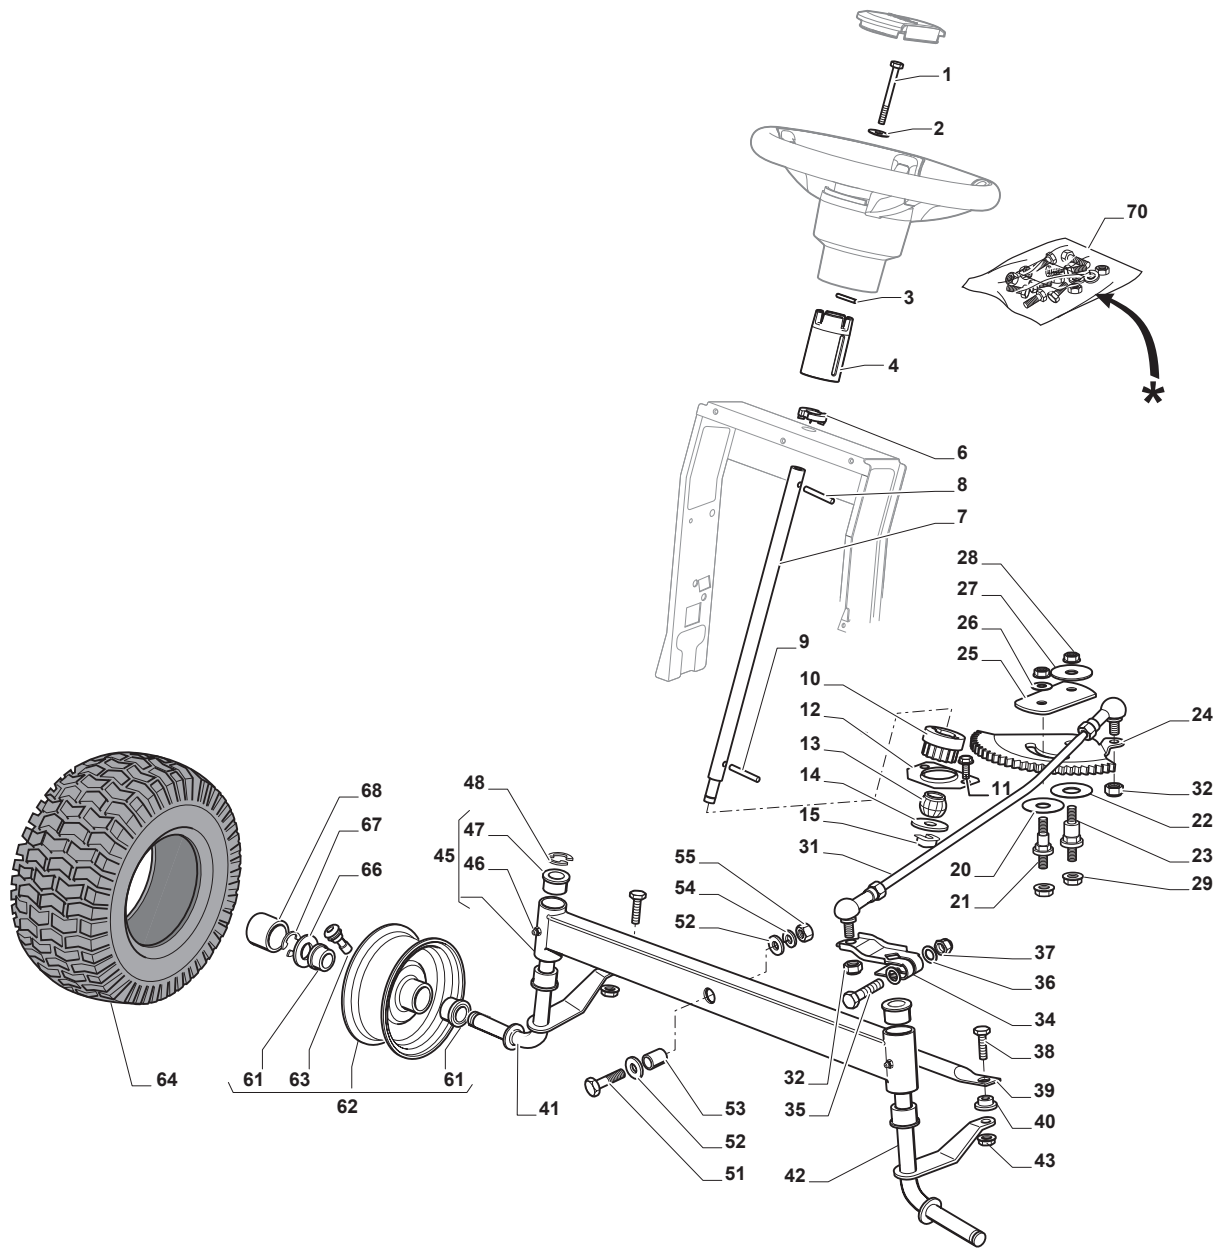

Fig.	Q.ty	Part No	Description	Notes
1	1	112692050/0	Screw	
2	1	112540260/0	Grower	
3	1	112523070/0	Washer	
4	1	382785266/0	Support	
6	1	325038008/0	Bushing	
7	1	125520007/0	Steering Column	
8	1	112620300/0	Spring	
9	1	112622650/0	Dowel pin	
10	1	125570003/0	Pinion	
11	2	127943051/0	Screw	
12	1	325785213/1	Support	
13	1	325743000/0	Joint	
14	1	112521370/0	Washer	
15	1	112436030/0	Plate	
20	1	322672151/0	Antifriction Washer	
21	1	125510104/0	Pin	
22	1	125670023/0	Washer	
23	1	125510109/0	Pin	
24	1	325735519/0	Steering Sector	
25	1	325547233/0	Plate	
26	1	112369500/0	Elastic Washer	
27	1	122160400/0	Elastic Disc	
28	2	112155010/0	Nut	
29	2	112155010/0	Nut	
31	1	382000566/2	Steering Rod	
32	2	112156602/0	Nut	
34	1	325318243/0	Lever	
35	1	112692390/0	Screw	
36	2	112521360/0	Washer	
37	1	112156602/0	Nut	
38	2	125510103/0	Pin	
39	1	325840029/0	Tie Rod	
40	2	325038007/0	Bushing	
41	1	382230369/0	Right Stub Axle	13 inch
41	1	382230373/0	Right Stub Axle	15 inch
42	1	382230371/0	Left Stub Axle	13 inch
42	1	382230375/0	Left Stub Axle	15 inch
43	2	112155000/0	Nut	
45	1	382034030/0	Equalizer With Bush And Lubricator	
46	2	112379511/0	Grease Dispenser	
47	4	125034002/1	Bushing	
48	1	112001010/0	Benzing Ring	
51	1	112692695/0	Screw	
52	2	112523100/0	Washer	
53	1	125160016/0	Spacer	
54	1	112587100/0	Grower	
55	1	112295300/0	Nut	
61	4	125122200/2	Bearing	
62	2	182000598/0	Rimm	
63	2	125950000/0	Valve	
64	2	125590014/0	Tyre	13 inch