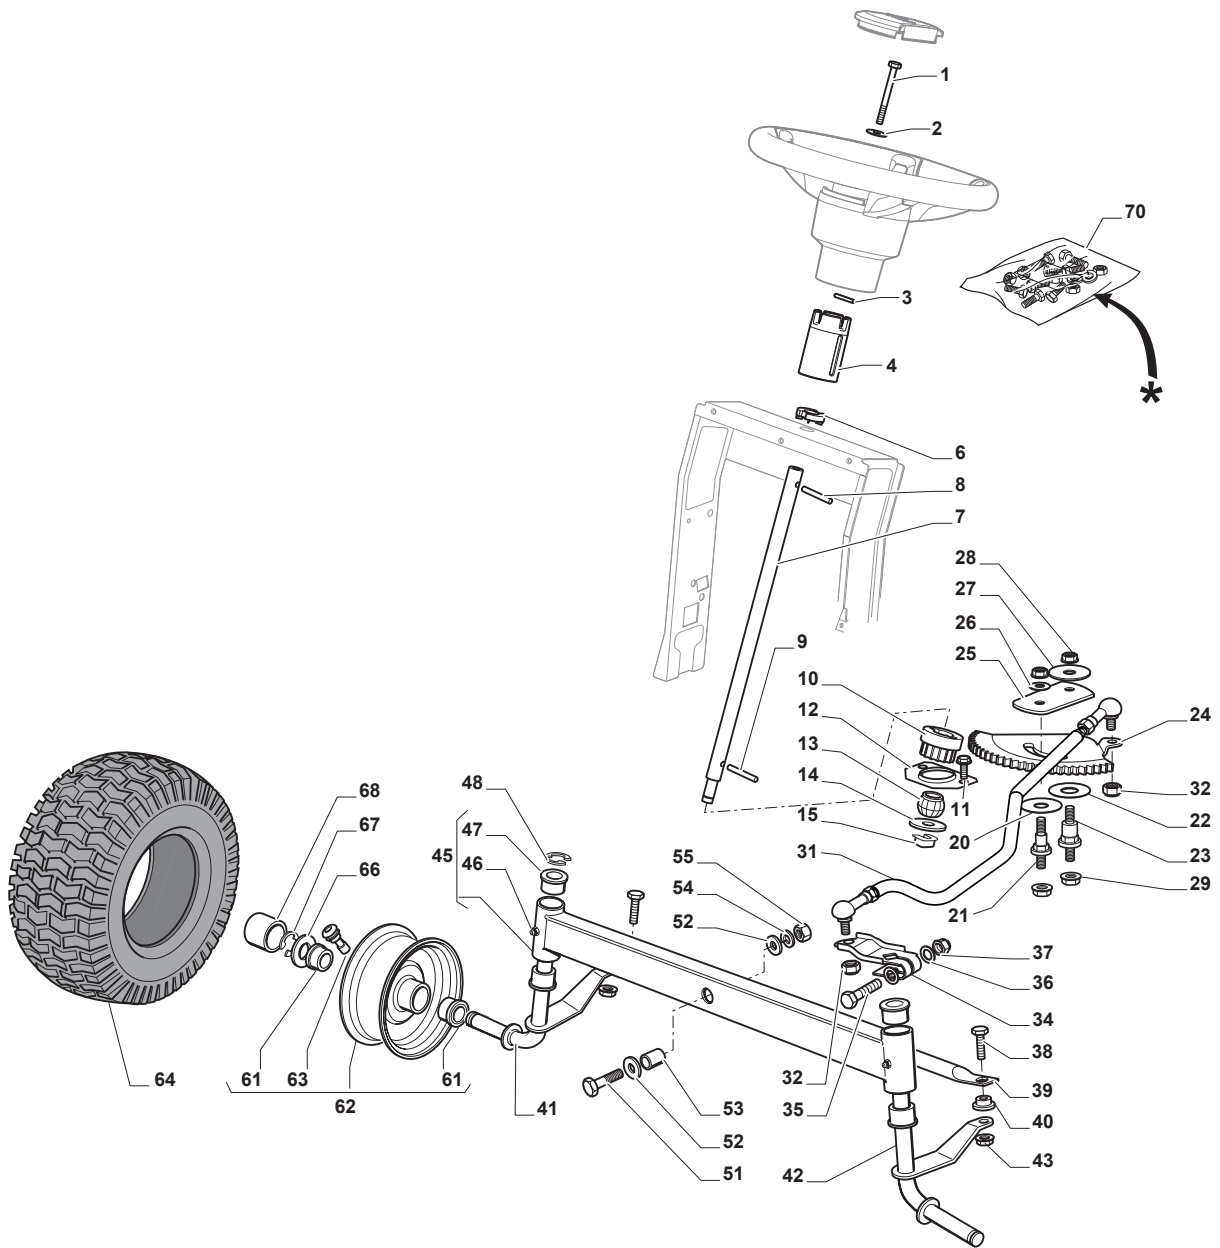

Ride-on SD98 - 108 Steering for B&S Engine with Oil Filter for STIGA Models

Issue 19 - 2015

Fig.	Q.ty	Part No	Description	Notes
1	1	112692050/0	Screw	
2	1	112540260/0	Grower	
3	1	112523070/0	Washer	
4	1	382785266/0	Support	
6	1	325038008/0	Bushing	
7	1	125520007/0	Steering Column	
8	1	112620300/0	Spring	
9	1	112622650/0	Dowel pin	
10	1	125570003/0	Pinion	
11	2	127943051/0	Screw	
12	1	325785213/1	Support	
13	1	325743000/0	Joint	
14	1	112521370/0	Washer	
15	1	112436030/0	Plate	
20	1	322672151/0	Antifriction Washer	
21	1	125510104/0	Pin	
22	1	125670023/0	Washer	
23	1	125510109/0	Pin	
24	1	325735519/0	Steering Sector	
25	1	325547233/0	Plate	
26	1	112369500/0	Elastic Washer	
27	1	122160400/0	Elastic Disc	
28	2	112155010/0	Nut	
29	2	112155010/0	Nut	
31	1	382000665/1	Steering Rod	
32	2	112156602/0	Nut	
34	1	325318243/0	Lever	
35	1	112692390/0	Screw	
36	2	112521360/0	Washer	
37	1	112156602/0	Nut	
38	2	125510103/0	Pin	
39	1	325840029/0	Tie Rod	
40	2	325038007/0	Bushing	
41	1	382230369/0	Right Stub Axle	13 inch
41	1	382230373/0	Right Stub Axle	15 inch
42	1	382230371/0	Left Stub Axle	13 inch
42	1	382230375/0	Left Stub Axle	15 inch
43	2	112155000/0	Nut	
45	1	382034030/0	Equalizer With Bush And Lubricator	
46	2	112379511/0	Grease Dispenser	
47	4	125034002/1	Bushing	
48	1	112001010/0	Benzing Ring	
51	1	112692695/0	Screw	
52	2	112523100/0	Washer	
53	1	125160016/0	Spacer	
54	1	112587100/0	Grower	
55	1	112295300/0	Nut	
61	4	125122200/2	Bearing	
62	2	182000598/0	Rimm	
63	2	125950000/0	Valve	
64	2	125590014/0	Tyre	13 inch