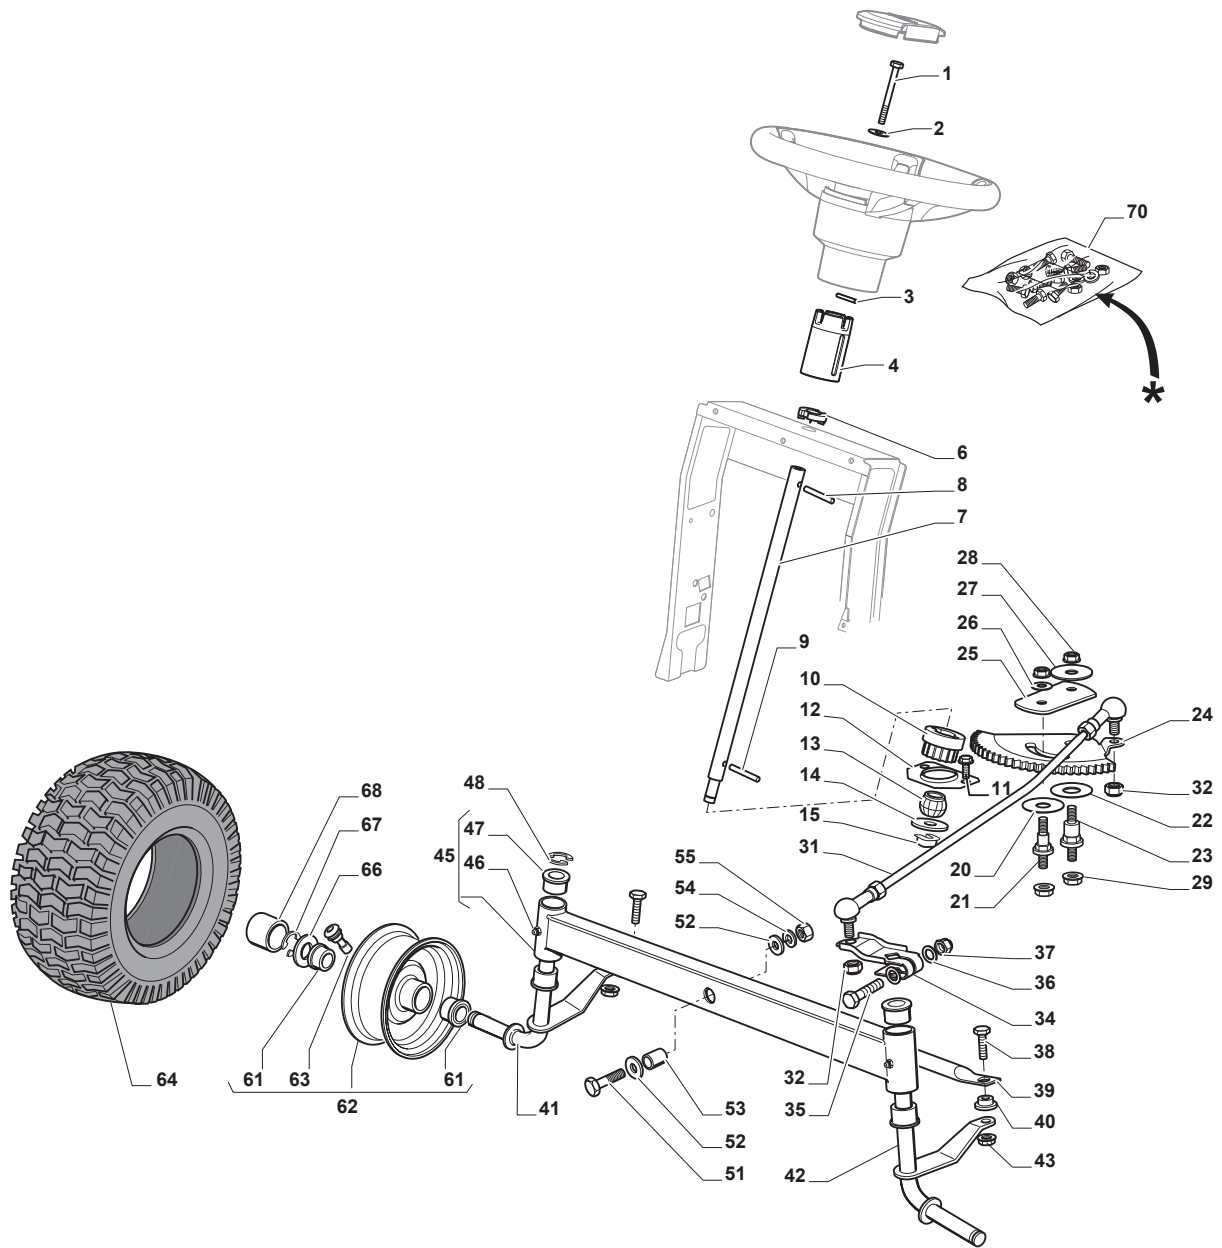

Fig.	Q.ty	Part No	Description	Notes
1	1	112692050/0	Screw	
2	1	112540260/0	Grower	
3	1	112523070/0	Washer	
4	1	382785266/0	Support	
6	1	325038008/0	Bushing	
7	1	125520007/0	Steering Column	
8	1	112620300/0	Spring	
9	1	112622650/0	Dowel pin	
10	1	125570003/0	Pinion	
11	2	127943051/0	Screw	
12	1	325785213/1	Support	
13	1	325743000/0	Joint	
14	1	112521370/0	Washer	
15	1	112436030/0	Plate	
20	1	322672151/0	Antifriction Washer	
21	1	125510104/0	Pin	
22	1	125670023/0	Washer	
23	1	125510109/0	Pin	
24	1	325735519/0	Steering Sector	
25	1	325547233/0	Plate	
26	1	112369500/0	Elastic Washer	
27	1	122160400/0	Elastic Disc	
28	2	112155010/0	Nut	
29	2	112155010/0	Nut	
31	1	382000566/2	Steering Rod	
32	2	112156602/0	Nut	
34	1	325318243/0	Lever	
35	1	112692390/0	Screw	
36	2	112521360/0	Washer	
37	1	112156602/0	Nut	
38	2	125510103/0	Pin	
39	1	325840029/0	Tie Rod	
40	2	325038007/0	Bushing	
41	1	382230369/0	Right Stub Axle	13 inch
41	1	382230373/0	Right Stub Axle	15 inch
42	1	382230371/0	Left Stub Axle	13 inch
42	1	382230375/0	Left Stub Axle	15 inch
43	2	112155000/0	Nut	
45	1	382034030/0	Equalizer With Bush And Lubricator	
46	2	112379511/0	Grease Dispenser	
47	4	125034002/1	Bushing	
48	1	112001010/0	Benzing Ring	
51	1	112692695/0	Screw	
52	2	112523100/0	Washer	
53	1	125160016/0	Spacer	
54	1	112587100/0	Grower	
55	1	112295300/0	Nut	
61	4	125122200/2	Bearing	
62	2	182000598/0	Rimm	
63	2	125950000/0	Valve	
64	2	125590014/0	Tyre	13 inch