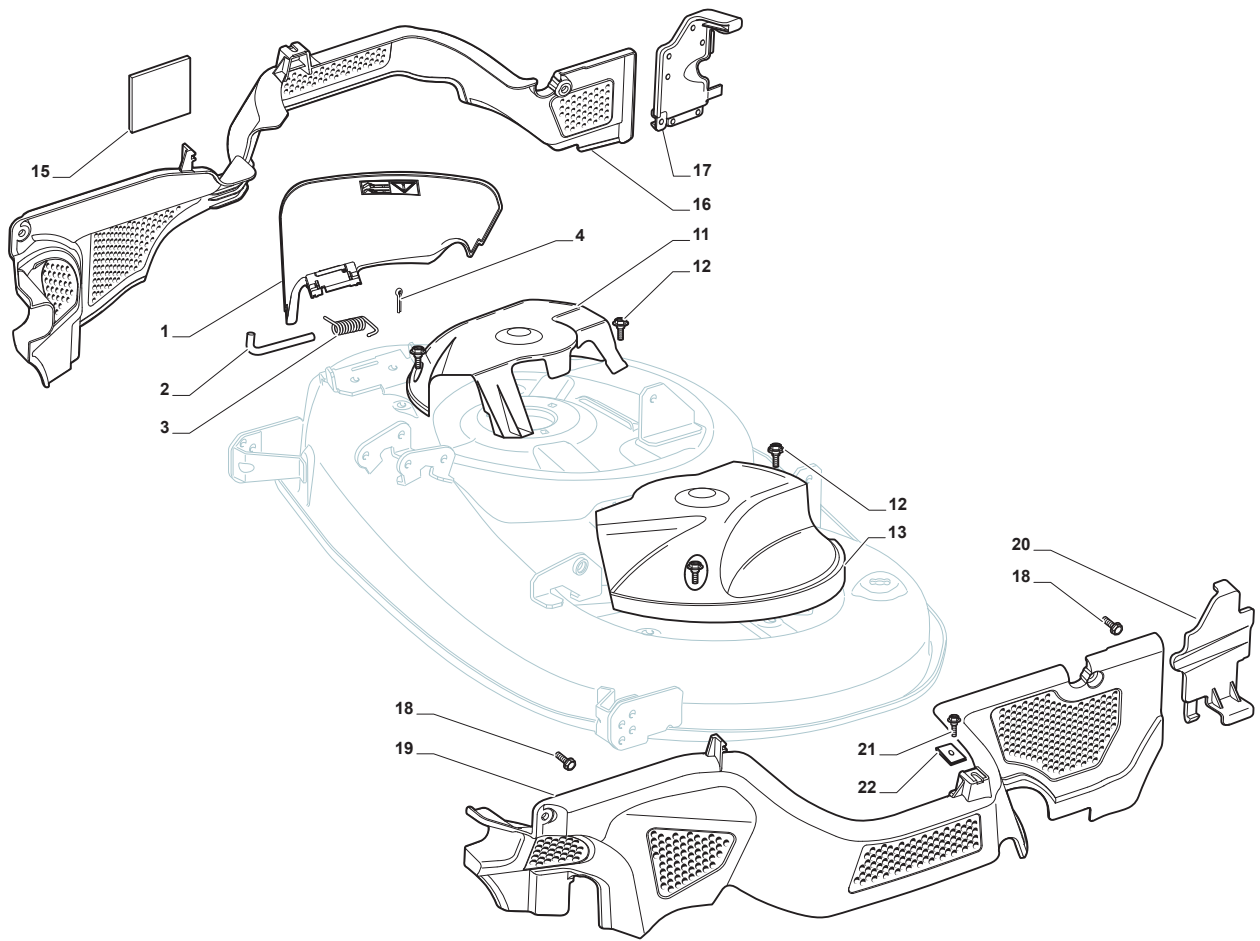

Fig.	Q.ty	Part No	Description	Notes
64	2	182004357/0	Right Blade Mulching	
65	2	125463200/0	Blade Hub	
66	2	112139100/0	Key	

Fig.	Q.ty	Part No	Description	Notes
1	1	325600087/1	Exit Protection	
2	1	125510073/0	Fulcrum Pin	
3	1	125430242/1	Spring	
4	1	112141418/0	Cotter Pin	
11	1	325600088/0	Right Belt Protection Carter	
12	4	125943006/0	Screw	
13	1	325600089/0	Left Belt Protection	
16	1	325060154/0	Case	
17	1	325600082/0	Guard	
18	4	125943011/0	Screw	
19	1	325060155/0	Case	
20	1	325600083/0	Guard	
21	2	127943051/0	Screw	
22	2	112437506/0	Plate	