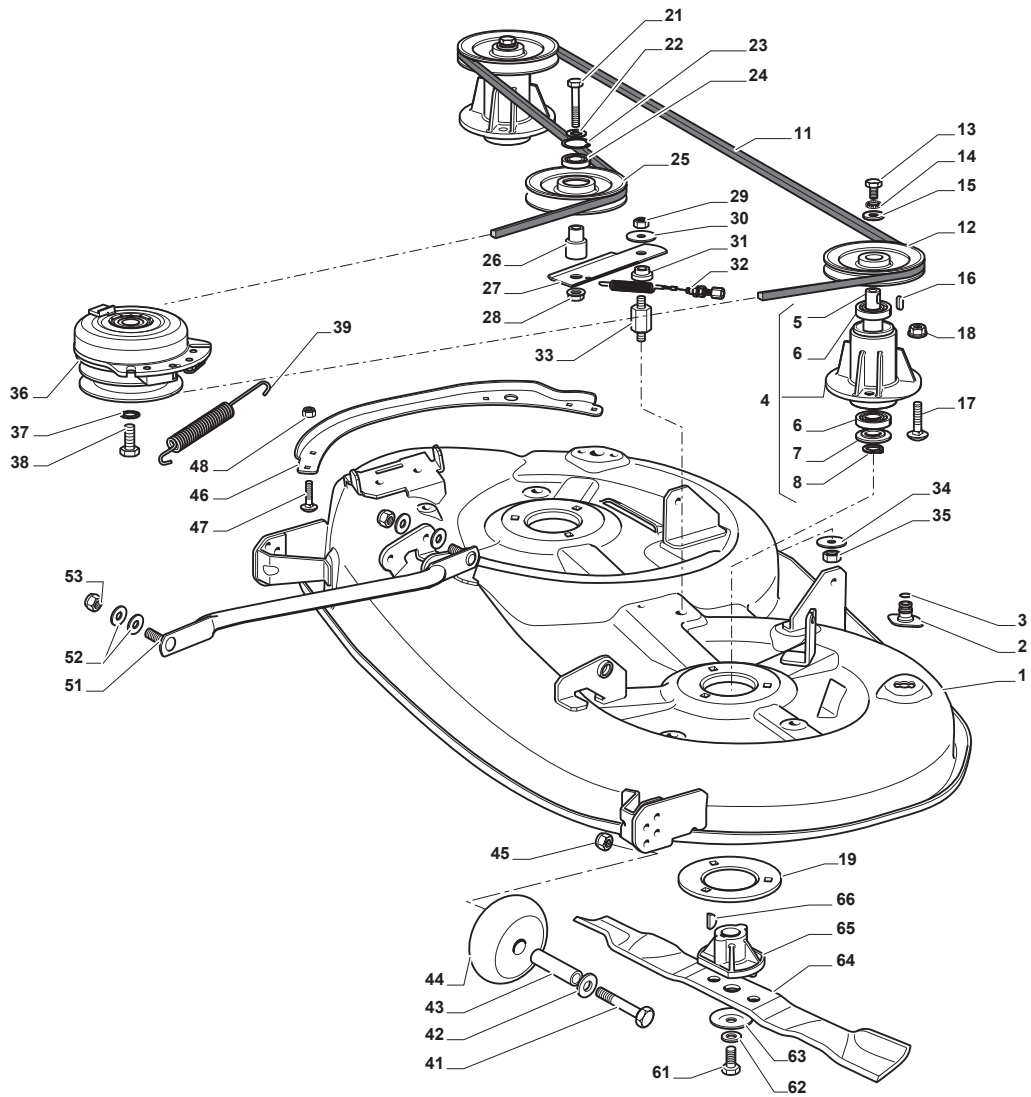

Fig.	Q.ty	Part No	Description	Notes
1	1	382565074/1		Grey
1	1	382565069/2	Cutting Plate Black	Black
2	2	325033086/0	Water Hose Connection	
3	2	119035000/0	Or Ring	
4	2	382207204/0	Flange Assy	
5	2	125020804/0	Shaft	
6	4	119216040/0	Bearing	
7	2	325160501/0	Dust Cover Disc	
8	2	112609260/0	Seeger	
11	1	135061506/0	Belt	
12	2	125601571/0	Pulley	
13	2	112793102/0	Screw	
14	2	112540260/0	Grower	
15	2	125670007/0	Washer	
16	2	112139480/0	Feather	
17	6	112818700/0	Screw	
18	6	112154210/0	Nut	
19	2	325160505/0	Disc	
21	1	112691800/0	Screw	
22	1	112524010/0	Washer	
23	1	112610800/0	Seeger	
24	1	119216041/0	Bearing	
25	1	125601586/0	Pulley	
26	1	125160056/0	Spacer	
27	1	325318255/0	Lever	
28	1	112293201/0	Nut	
29	1	112155020/0	Nut	
30	1	125670022/0	Washer	
31	1	125040635/0	Bushing	
32	1	382004619/0	Wire	
33	1	125160057/1	Spacer	
34	1	112523080/0	Washer	
35	1	112156602/0	Nut	
36	1	118399062/0	Electromagnetic Clutch	
37	1	112543000/0	Washer	
38	1	112737320/0	Screw	
39	1	125430277/0	Spring	
41	2	112692050/0	Screw	
42	2	112523060/0	Washer	
43	2	125510072/0	Pin	
44	2	182700001/0	Levelling Small Wheel	
45	2	112293201/0	Nut	
46	1	325547259/0	Stiffening	
47	5	112815205/0	Screw	
48	5	112154510/0	Nut	
51	2	382000565/0	Equalizer Rod	
52	8	325670008/1	Washer	
53	4	112156602/0	Nut	
61	2	112735694/0	Screw	
62	2	112523080/0	Washer	
63	2	122160400/0	Elastic Disc	