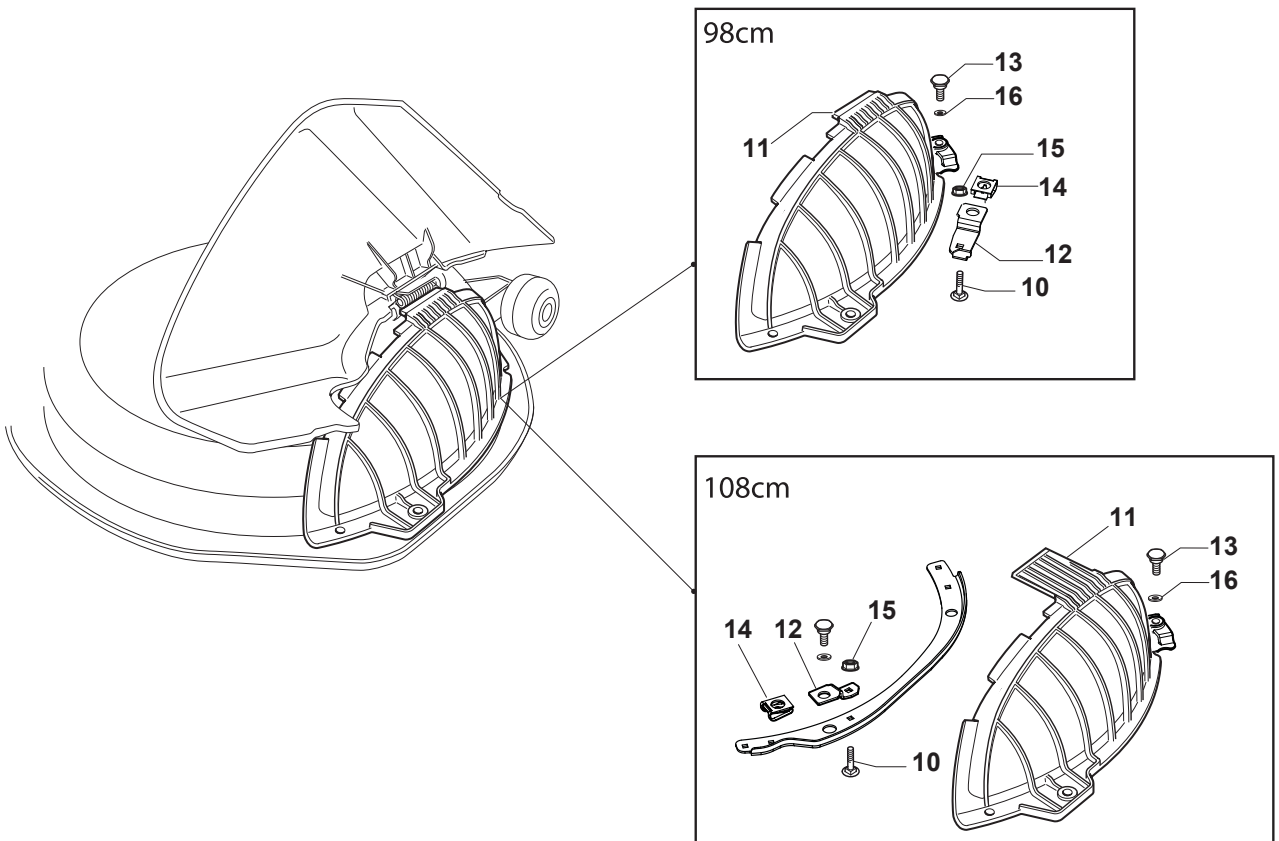

Fig.	Q.ty	Part No	Description	Notes
1	1	114362365/1	Label	
3	1	114363699/0	Label	
4	1	114361438/0	Label	
5	1	114366142/0	Label	
6	1	114363700/0	Label	
8	1	114356699/1	Label	

Fig.	Q.ty	Part No	Description	Notes
1	1	382869038/0	Muffler Protection	
2	4	125943008/0	Screw	
5	2	382650211/0	Stiffening	
6	1	382033111/0	Rod	
7	2	112155000/0	Nut	
8	1	125510021/1	Hitch Pin	
9	1	124487999/0	Spring Pin	
10	2	112815205/0	Screw	
11	1	325140107/0	Deflector	
12	2	325785473/0	Pin	
13	2	125580040/0	Pin	
14	2	118737221/0	Clip	
15	2	112292102/0	Nut	
16	2	112604899/0	Crown Fastener	

Fig.	Q.ty	Part No	Description	Notes
1	1	125722472/0	Seat	
2	1	125722463/0	Seat	
3	1	125722453/1	Seat	
4	1	125722471/0	Seat	
5	1	125722456/0	Seat	
6	1	325580503/0	Steering Plate Cover	
7	1	325580504/0	Steering Plate Cover	
8	1	325961219/0	Steering Wheel	
9	4	112792611/0	Screw	
10	4	112540260/0	Grower	
11	4	112523060/0	Washer	
12	1	125722477/0	Seat	
13	1	325961221/1	Steering wheel	
14	1	325580508/0	Steering Plate Cover	