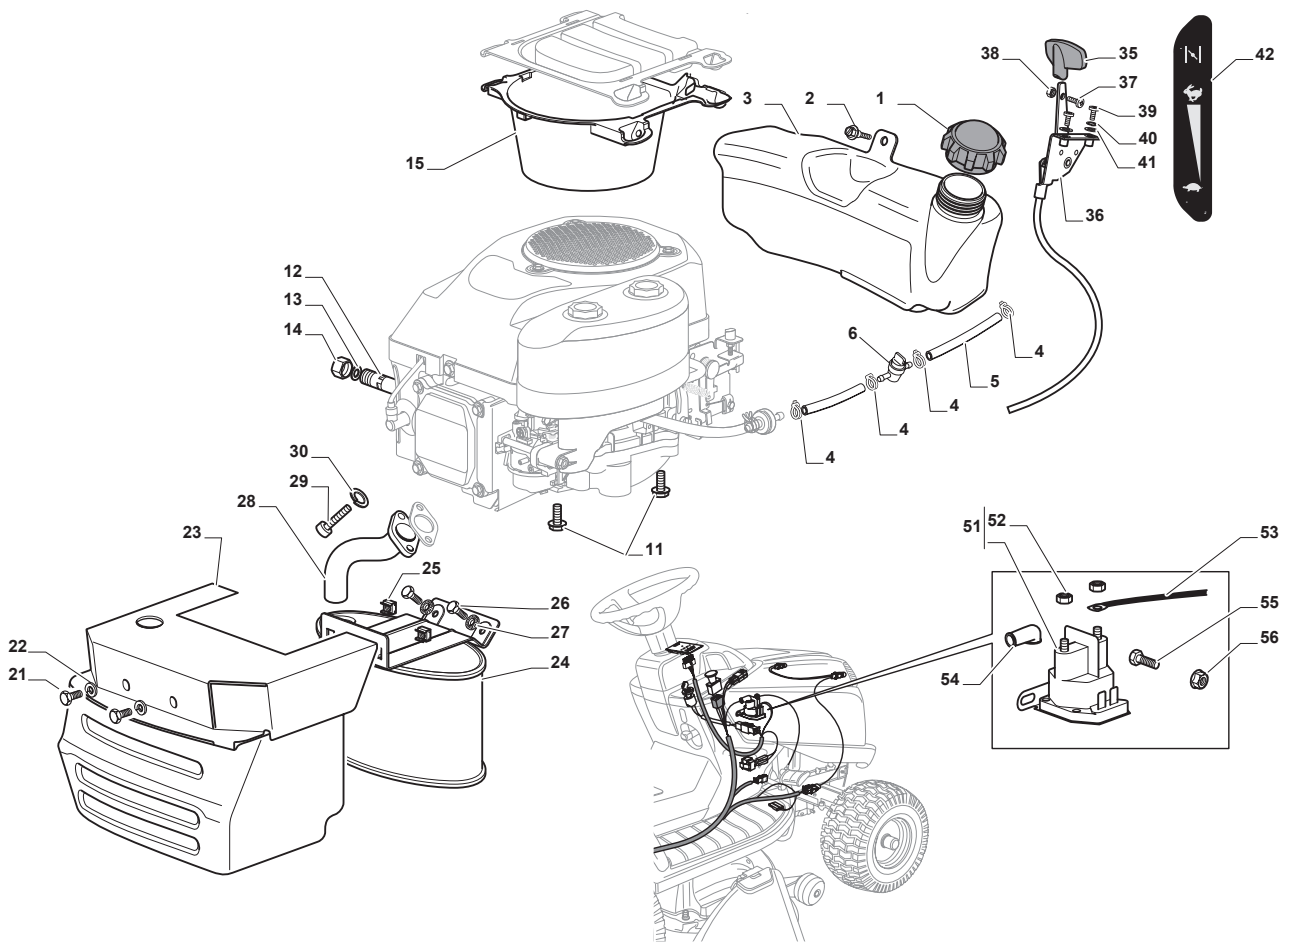

Fig.	Q.ty	Part No	Description	Notes
64	2	182004357/0	Right Blade Mulching	
65	2	125463200/0	Blade Hub	
66	2	112139100/0	Key	

Fig.	Q.ty	Part No	Description	Notes
1	1	325600087/1	Exit Protection	
2	1	125510073/0	Fulcrum Pin	
3	1	125430242/1	Spring	
4	1	112141418/0	Cotter Pin	
11	1	325600088/0	Right Belt Protection Carter	
12	4	125943006/0	Screw	
13	1	325600089/0	Left Belt Protection	
16	1	325060154/0	Case	
17	1	325600082/0	Guard	
18	4	125943011/0	Screw	
19	1	325060155/0	Case	
20	1	325600083/0	Guard	
21	2	127943051/0	Screw	
22	2	112437506/0	Plate	

Fig.	Q.ty	Part No	Description	Notes
6	1	118562996/0	Shut out valve	
1	1	125795001/1	Cap	
2	4	125943006/0	Screw	
3	1	325735126/0	Fuel Tank	
4	4	118375051/1	Fair Led	
5	1	325869057/0	Connecting Tube	
11	4	112735108/1	Screw	
12	1	127598060/0	Oil Discharge Extension	
13	1	118401001/1	Oil Seal	
14	1	118737849/0	Plug	
15	1	325108044/1	Conveyor	
21	2	112792611/0	Screw	
22	2	112540260/0	Grower	
23	1	382598045/0	Muffler Protection	
24	1	182750010/0	Muffler	
25	2	112360425/0	Nut	
26	2	112792611/0	Screw	
27	2	112540260/0	Grower	
28	1	118738231/1	Exhaust Tube	
29	2	112737450/0	Screw	
30	2	112540260/0	Grower	
35	1	325394531/0	Knob	
36	1	182000215/0	Accelerator	
37	1	112726389/0	Screw	
38	1	112290800/0	Nut	
39	2	112726389/0	Screw	
40	2	112540020/0	Washer	
41	2	112521310/0	Washer	
42	1	114363697/0	Label	
51	1	118736111/0	Starter Relay	
52	2	112360352/0	Nut	
53	1	125065002/0	Cable	
54	1	118564864/1	Protection	
55	1	112790781/0	Screw	
56	2	112154510/0	Nut	