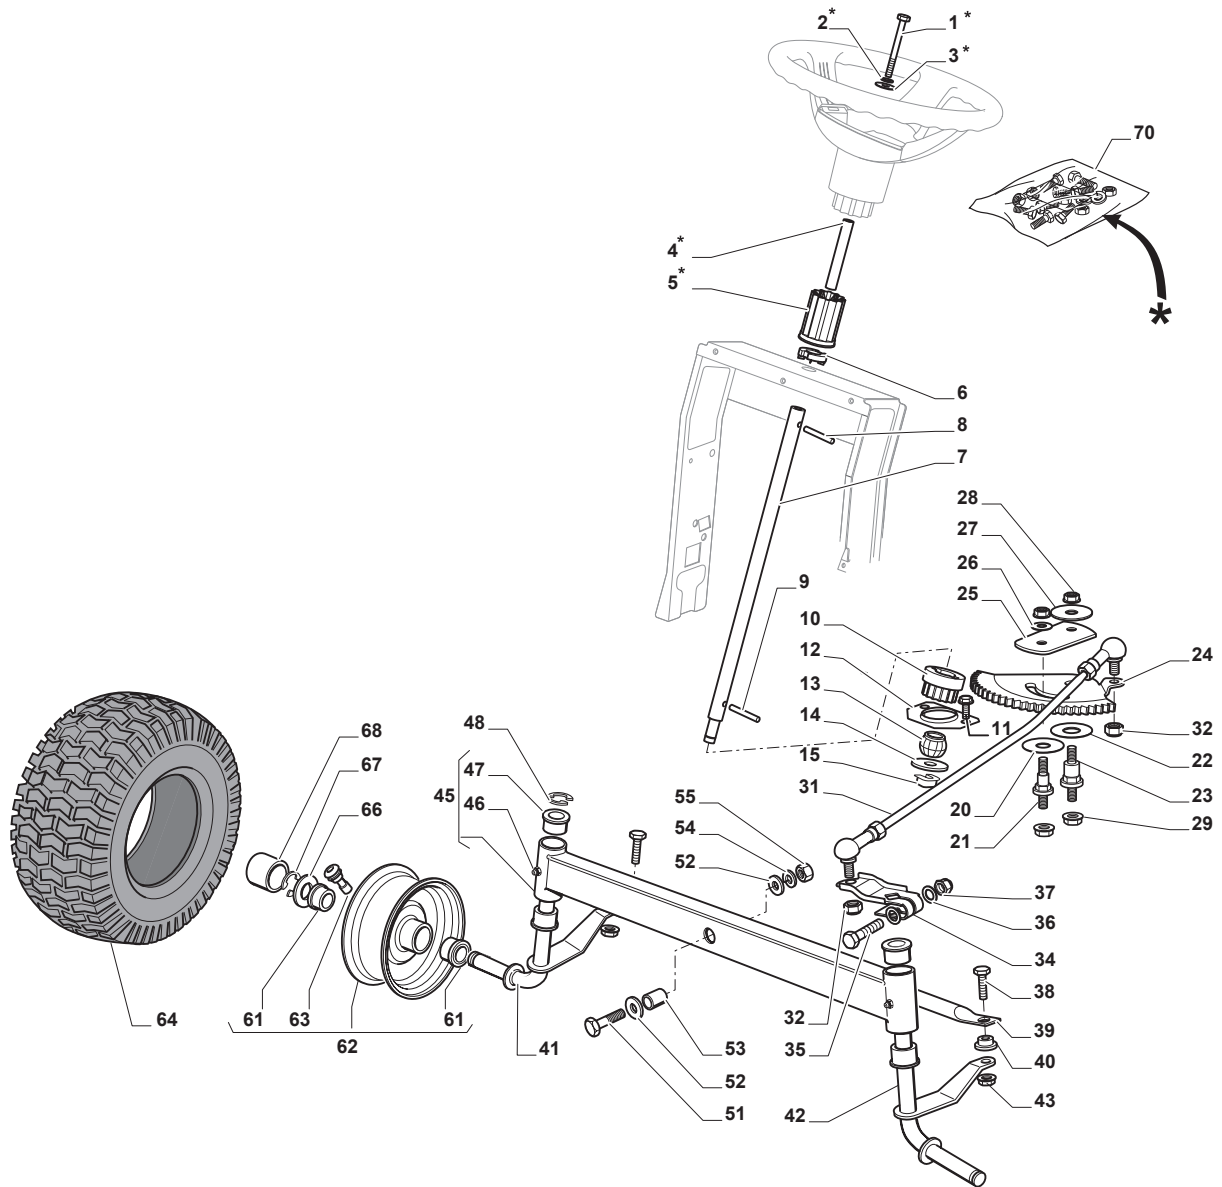

Fig.	Q.ty	Part No	Description	Notes
1	1	325076910/0	Upper Engine Hood Red	
2	1	325410901/0	Right Grill	
3	1	325410902/0	Left Grill	
4	1	325785365/0	Engine Hood Support	
5	4	112735403/0	Screw	
6	1	325263302/1	Air Intake Grill	
7	4	112728692/0	Screw	
8	1	325076911/1	Lower Engine Hood	
9	2	114365476/1	Light Label	
11	1	325785298/0	Dashboard Support	
12	4	125943010/0	Screw	
13	2	325270325/0	Guide	
14	2	112735599/0	Screw	
15	3	112735406/0	Screw	
16	3	112523040/0	Washer	
17	1	325120259/0	Dashboard	
18	2	125943010/0	Screw	
19	2	325260003/0	Grommet	
22	1	325605003/0	Button	
23	1	325256250/0	Screw Ring	
21	1	325120203/0	Cover	
25	1	325110383/1	Cover, Red	
26	1	125943010/0	Screw	
33	4	112735406/0	Screw	
34	1	325110382/0	Red Wheels Cover	
35	1	112437506/0	Plate	
36	2	125943010/0	Screw	
37	2	112735406/0	Screw	
38	2	112523040/0	Washer	
39	1	325547208/2	Plate	
40	2	125943010/0	Screw	
42	1	325110384/0	Right Footboard Cover	
43	1	325110385/0	Left Footboard Cover	
55	1	325207191/0	Plate	