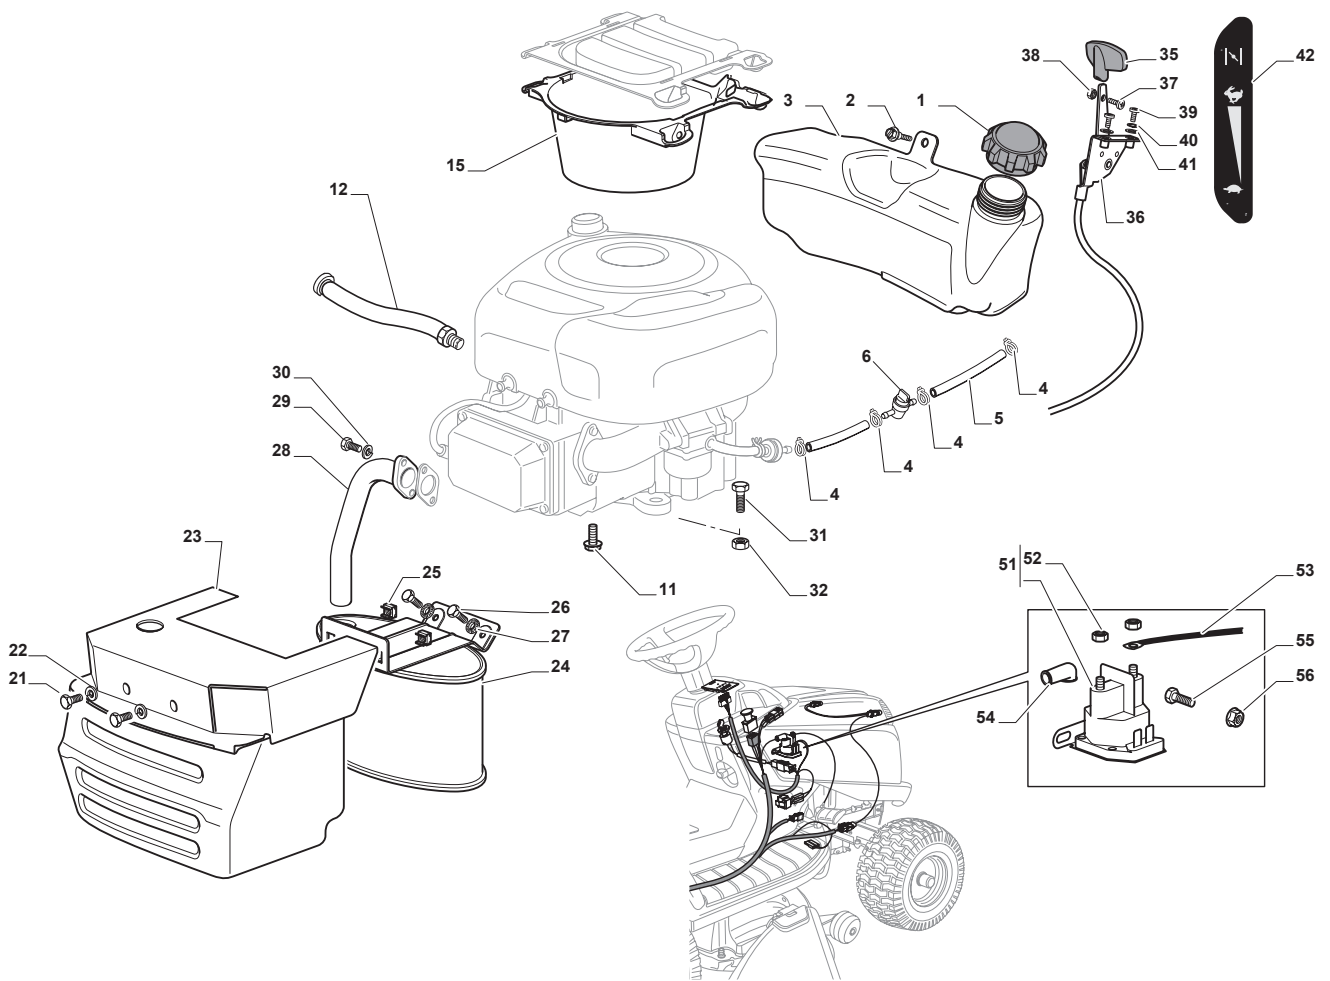

Fig.	Q.ty	Part No	Description	Notes
6	1	118562996/0	Shut out valve	
1	1	125795001/1	Cap	
2	4	125943006/0	Screw	
3	1	325735126/0	Fuel Tank	
4	4	118375051/1	Fair Led	
5	1	325869057/0	Connecting Tube	
11	4	112735108/1	Screw	
12	1	127598060/0	Oil Discharge Extension	
13	1	118401001/1	Oil Seal	
14	1	118737849/0	Plug	
15	1	325108044/1	Conveyor	
21	2	112792611/0	Screw	
22	2	112540260/0	Grower	
23	1	382598045/0	Muffler Protection	
24	1	182750010/0	Muffler	
25	2	112360425/0	Nut	
26	2	112792611/0	Screw	
27	2	112540260/0	Grower	
28	1	118738231/1	Exhaust Tube	
29	2	112737450/0	Screw	
30	2	112540260/0	Grower	
35	1	325394531/0	Knob	
36	1	182000215/0	Accelerator	
37	1	112726389/0	Screw	
38	1	112290800/0	Nut	
39	2	112726389/0	Screw	
40	2	112540020/0	Washer	
41	2	112521310/0	Washer	
42	1	114363697/0	Label	
51	1	118736111/0	Starter Relay	
52	2	112360352/0	Nut	
53	1	125065002/0	Cable	
54	1	118564864/1	Protection	
55	1	112790781/0	Screw	
56	2	112154510/0	Nut	