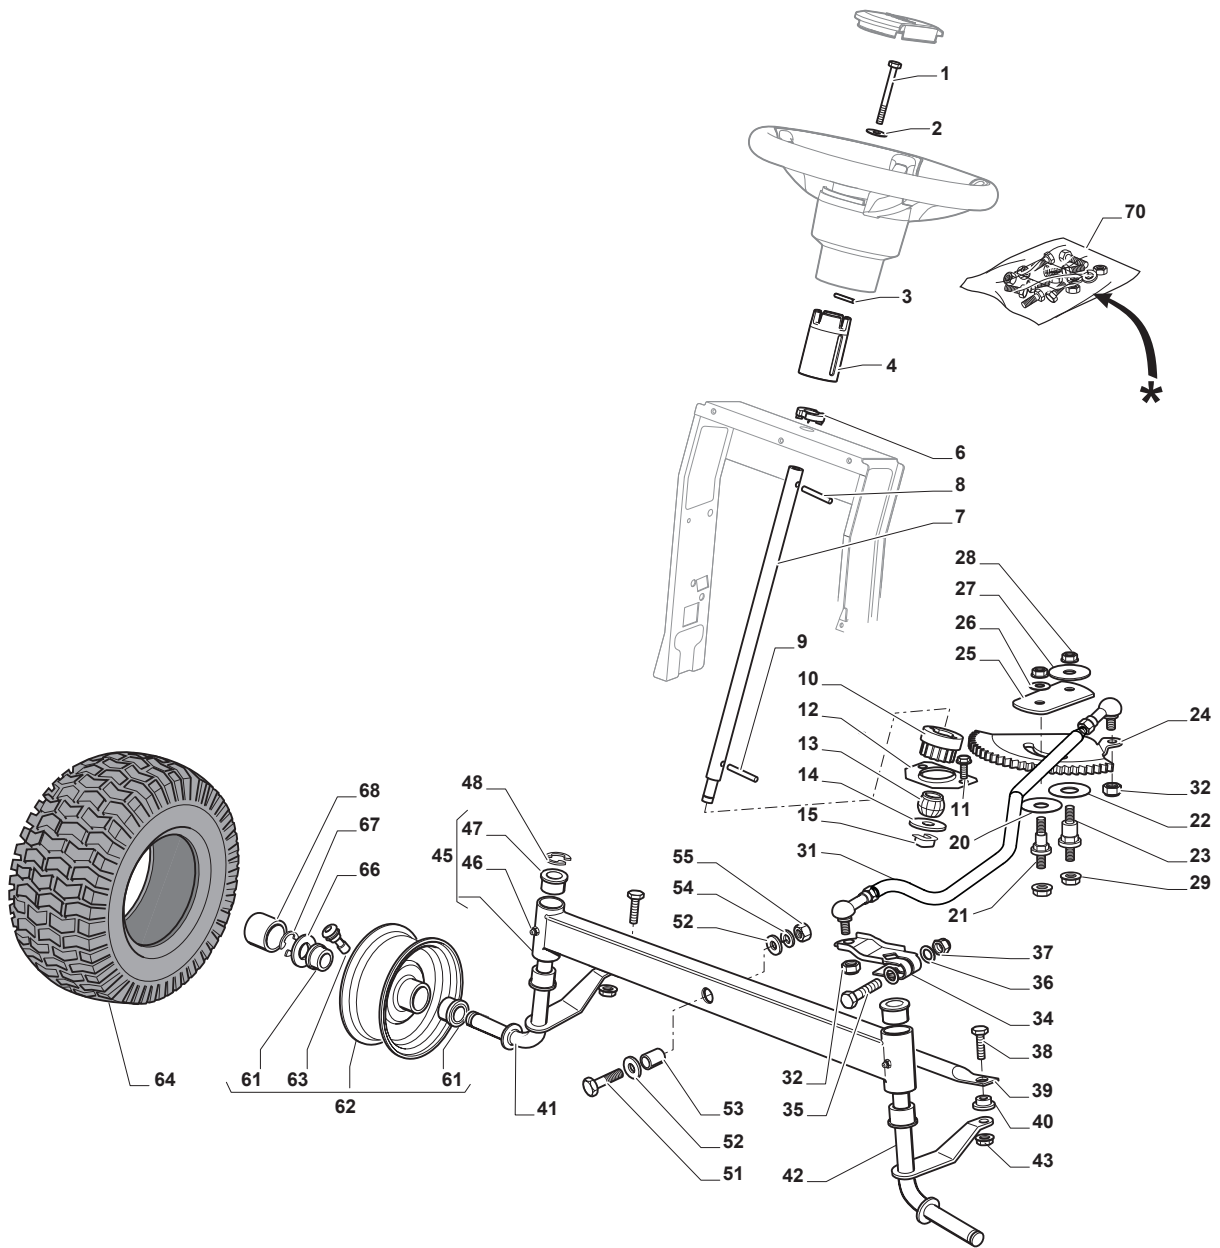

Ride-on SD98 - 108 Steering for B&S Engine with Oil Filter for STIGA
Models

Issue 19 - 2015

Fig.	Q.ty	Part No	Description	Notes
64	2	127590066/0	Tyre	15 inch
66	2	125670005/1	Washer	
67	2	112001010/0	Benzing Ring	
68	2	322110233/0	Hub Cover	Standard Black Cover
68	2	322110239/0	Hub Cover	Stiga Style Cover
70	1	382180124/0	Screw