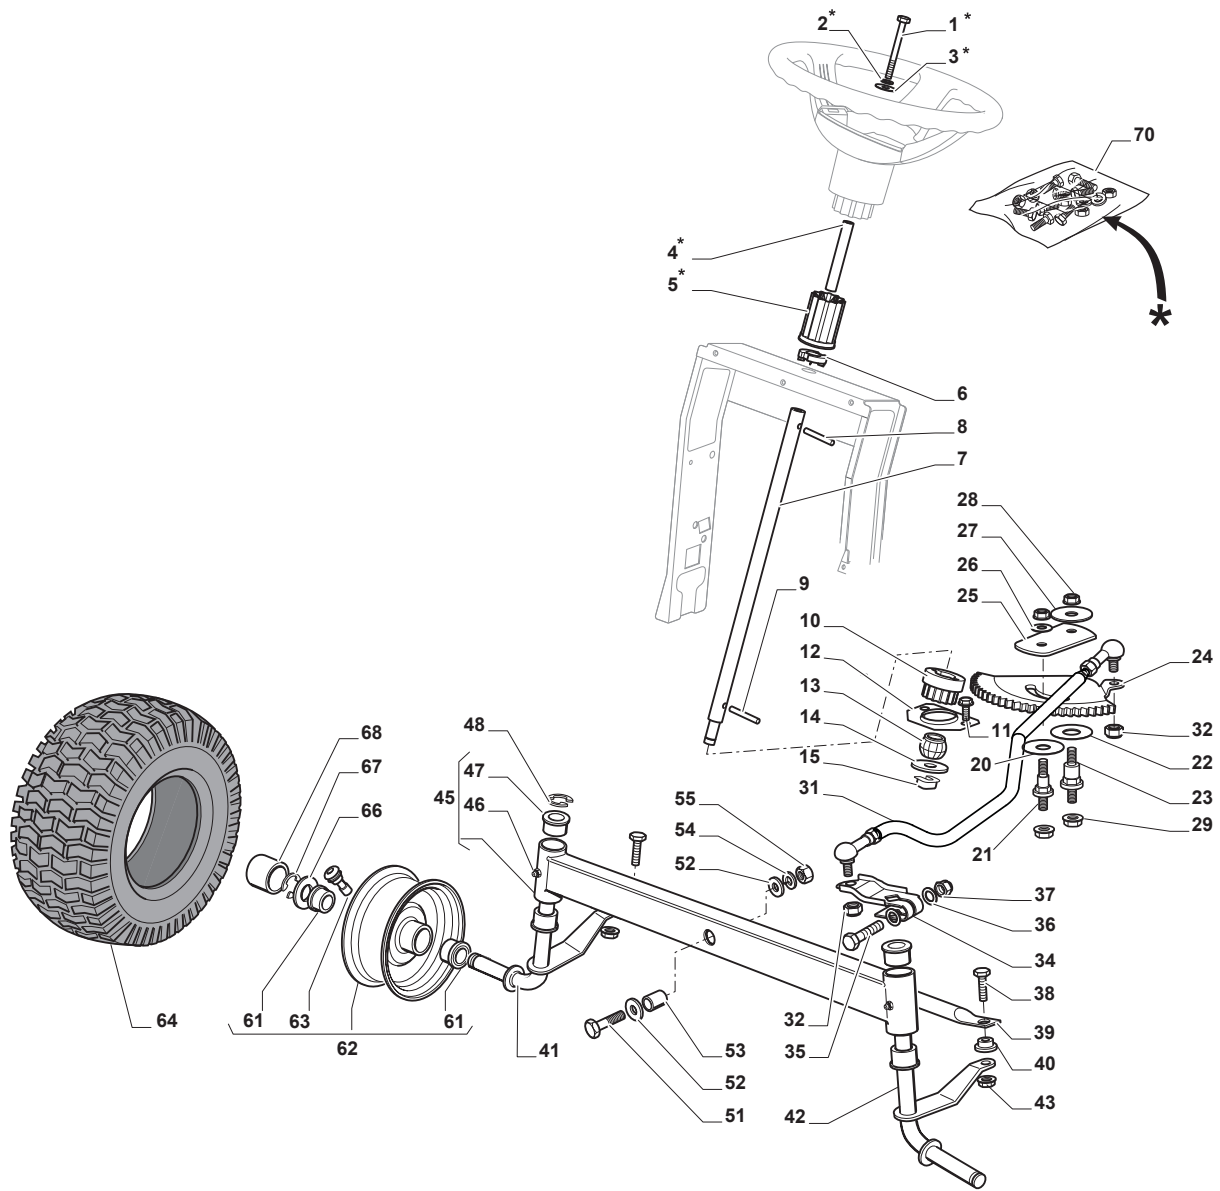

Fig.	Q.ty	Part No	Description	Notes
1	1	112692050/0	Screw	
2	1	112540260/0	Grower	
3	1	112523070/0	Washer	
4	1	125160047/0	Spacer	
5	1	325785318/0	Support	
6	1	325038008/0	Bushing	
7	1	125520007/0	Steering Column	
8	1	112620300/0	Spring	
9	1	112622650/0	Dowel pin	
10	1	125570003/0	Pinion	
11	2	127943051/0	Screw	
12	1	325785213/1	Support	
13	1	325743000/0	Joint	
14	1	112521370/0	Washer	
15	1	112436030/0	Plate	
20	1	322672151/0	Antifriction Washer	
21	1	125510104/0	Pin	
22	1	125670023/0	Washer	
23	1	125510109/0	Pin	
24	1	325735519/0	Steering Sector	
25	1	325547233/0	Plate	
26	1	112369500/0	Elastic Washer	
27	1	122160400/0	Elastic Disc	
28	2	112155010/0	Nut	
29	2	112155010/0	Nut	
31	1	382000665/1	Steering Rod	
32	2	112156602/0	Nut	
34	1	325318243/0	Lever	
35	1	112692390/0	Screw	
36	2	112521360/0	Washer	
37	1	112156602/0	Nut	
38	2	125510103/0	Pin	
39	1	325840029/0	Tie Rod	
40	2	325038007/0	Bushing	
41	1	382230369/0	Right Stub Axle	13 inch
41	1	382230373/0	Right Stub Axle	15 inch
42	1	382230371/0	Left Stub Axle	13 inch
42	1	382230375/0	Left Stub Axle	15 inch
43	2	112155000/0	Nut	
45	1	382034030/0	Equalizer With Bush And Lubricator	
46	2	112379511/0	Grease Dispenser	
47	4	125034002/1	Bushing	
48	1	112001010/0	Benzing Ring	
51	1	112692695/0	Screw	
52	2	112523100/0	Washer	
53	1	125160016/0	Spacer	
54	1	112587100/0	Grower	
55	1	112295300/0	Nut	
61	4	125122200/2	Bearing	
62	2	182000598/0	Rimm	
63	2	125950000/0	Valve	