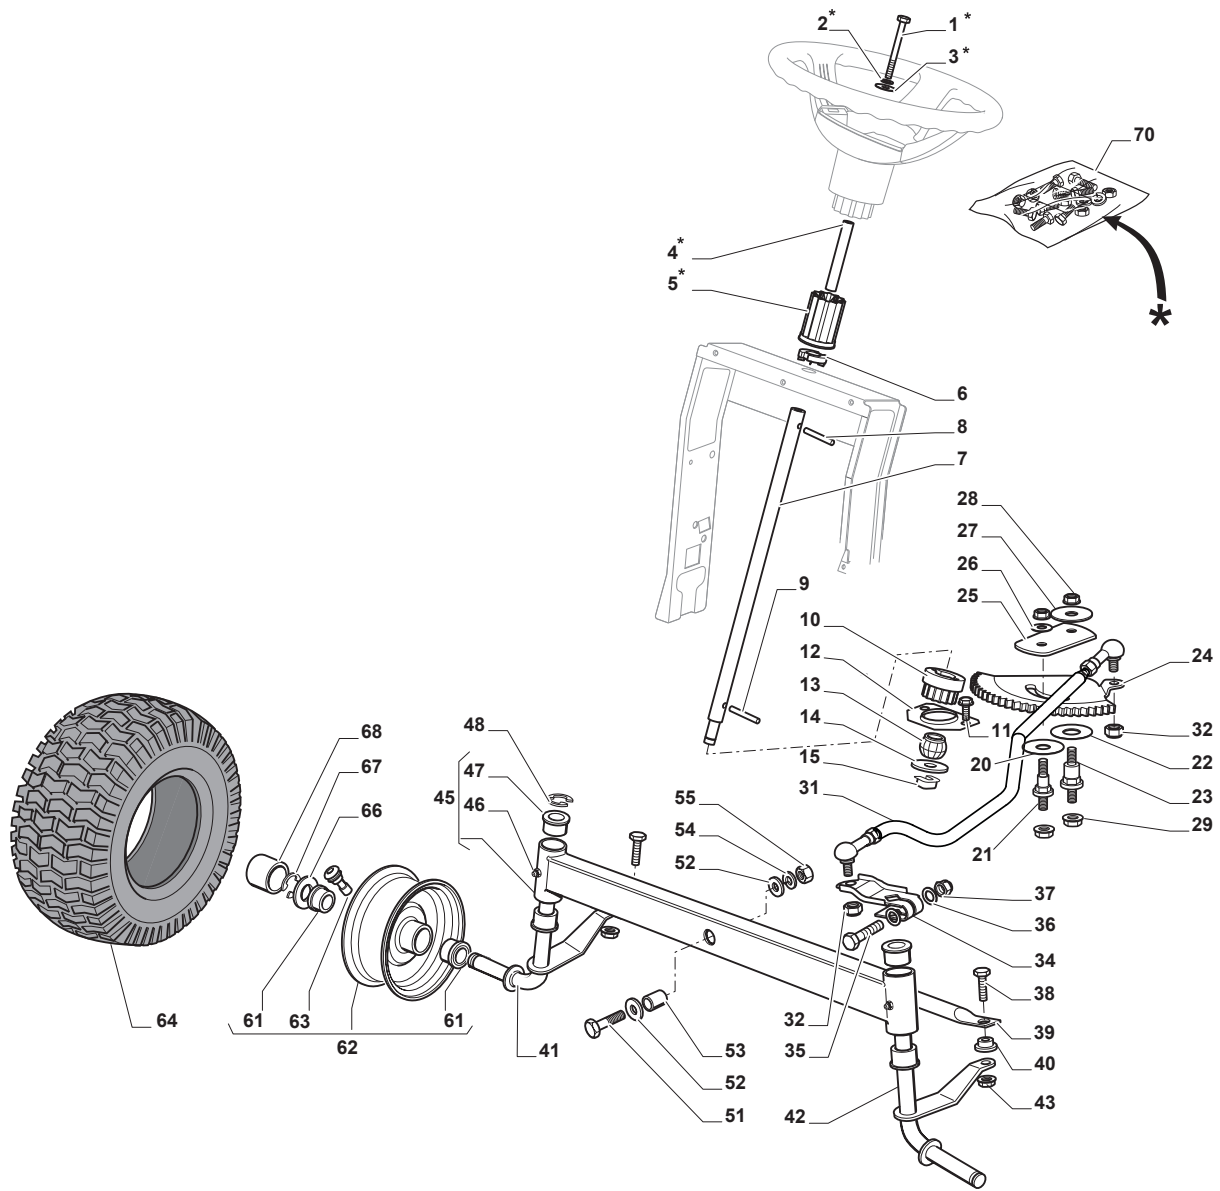

Fig.	Q.ty	Part No	Description	Notes
1	1	112692050/0	Screw	
2	1	112540260/0	Grower	
3	1	112523070/0	Washer	
4	1	125160047/0	Spacer	
5	1	325785318/0	Support	
6	1	325038008/0	Bushing	
7	1	125520007/0	Steering Column	
8	1	112620300/0	Spring	
9	1	112622650/0	Dowel pin	
10	1	125570003/0	Pinion	
11	2	127943051/0	Screw	
12	1	325785213/1	Support	
13	1	325743000/0	Joint	
14	1	112521370/0	Washer	
15	1	112436030/0	Plate	
20	1	322672151/0	Antifriction Washer	
21	1	125510104/0	Pin	
22	1	125670023/0	Washer	
23	1	125510109/0	Pin	
24	1	325735519/0	Steering Sector	
25	1	325547233/0	Plate	
26	1	112369500/0	Elastic Washer	
27	1	122160400/0	Elastic Disc	
28	2	112155010/0	Nut	
29	2	112155010/0	Nut	
31	1	382000665/1	Steering Rod	
32	2	112156602/0	Nut	
34	1	325318243/0	Lever	
35	1	112692390/0	Screw	
36	2	112521360/0	Washer	
37	1	112156602/0	Nut	
38	2	125510103/0	Pin	
39	1	325840029/0	Tie Rod	
40	2	325038007/0	Bushing	
41	1	382230369/0	Right Stub Axle	13 inch
41	1	382230373/0	Right Stub Axle	15 inch
42	1	382230371/0	Left Stub Axle	13 inch
42	1	382230375/0	Left Stub Axle	15 inch
43	2	112155000/0	Nut	
45	1	382034030/0	Equalizer With Bush And Lubricator	
46	2	112379511/0	Grease Dispenser	
47	4	125034002/1	Bushing	
48	1	112001010/0	Benzing Ring	
51	1	112692695/0	Screw	
52	2	112523100/0	Washer	
53	1	125160016/0	Spacer	
54	1	112587100/0	Grower	
55	1	112295300/0	Nut	
61	4	125122200/2	Bearing	
62	2	182000598/0	Rimm	
63	2	125950000/0	Valve	