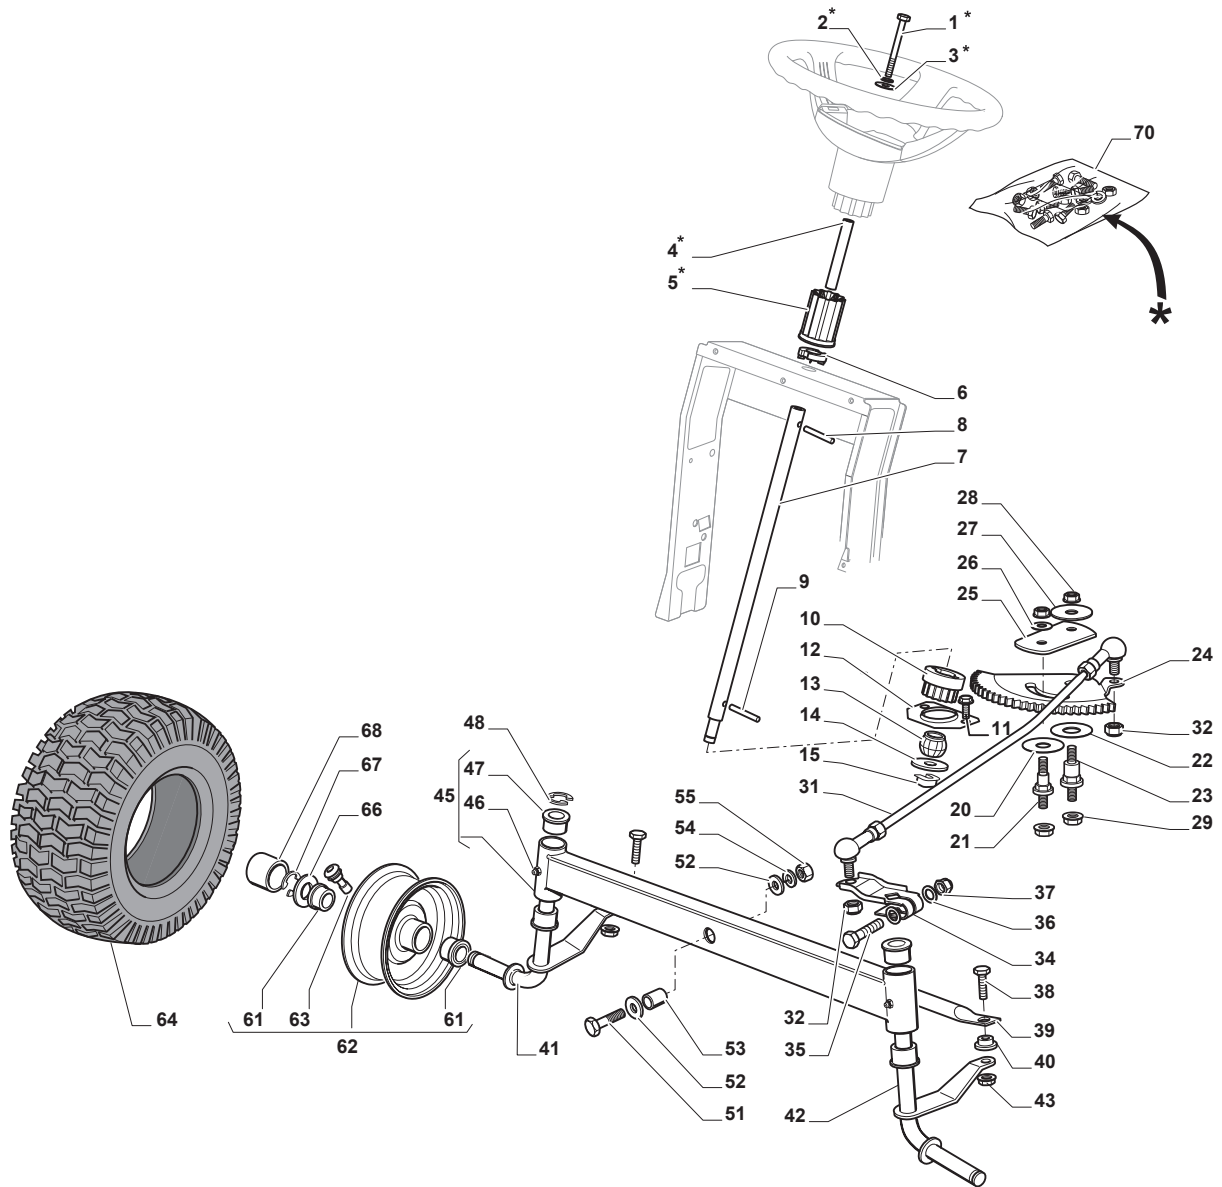

Fig.	Q.ty	Part No	Description	Notes
1	1	112692050/0	Screw	
2	1	112540260/0	Grower	
3	1	112523070/0	Washer	
4	1	125160047/0	Spacer	
5	1	325785318/0	Support	
6	1	325038008/0	Bushing	
7	1	125520007/0	Steering Column	
8	1	112620300/0	Spring	
9	1	112622650/0	Dowel pin	
10	1	125570003/0	Pinion	
11	2	127943051/0	Screw	
12	1	325785213/1	Support	
13	1	325743000/0	Joint	
14	1	112521370/0	Washer	
15	1	112436030/0	Plate	
20	1	322672151/0	Antifriction Washer	
21	1	125510104/0	Pin	
22	1	125670023/0	Washer	
23	1	125510109/0	Pin	
24	1	325735519/0	Steering Sector	
25	1	325547233/0	Plate	
26	1	112369500/0	Elastic Washer	
27	1	122160400/0	Elastic Disc	
28	2	112155010/0	Nut	
29	2	112154210/0	Nut	
31	1	382000566/1	Steering Rod	
32	2	112156602/0	Nut	
34	1	325318243/0	Lever	
35	1	112692390/0	Screw	
36	2	112521360/0	Washer	
37	1	112156602/0	Nut	
38	2	125510103/0	Pin	
39	1	325840029/0	Tie Rod	
40	2	325038007/0	Bushing	
41	1	382230369/0	Right Stub Axle	13 inch
41	1	382230373/0	Right Stub Axle	15 inch
42	1	382230371/0	Left Stub Axle	13 inch
42	1	382230375/0	Left Stub Axle	15 inch
43	2	112155000/0	Nut	
45	1	382034030/0	Equalizer With Bush And Lubricator	
46	2	112379511/0	Grease Dispenser	
47	4	125034002/1	Bushing	
48	1	112001010/0	Benzing Ring	
51	1	112692695/0	Screw	
52	2	112523100/0	Washer	
53	1	125160016/0	Spacer	
54	1	112587100/0	Grower	
55	1	112295300/0	Nut	
61	4	125122200/2	Bearing	
62	2	182000598/0	Rimm	
63	2	125950000/0	Valve	