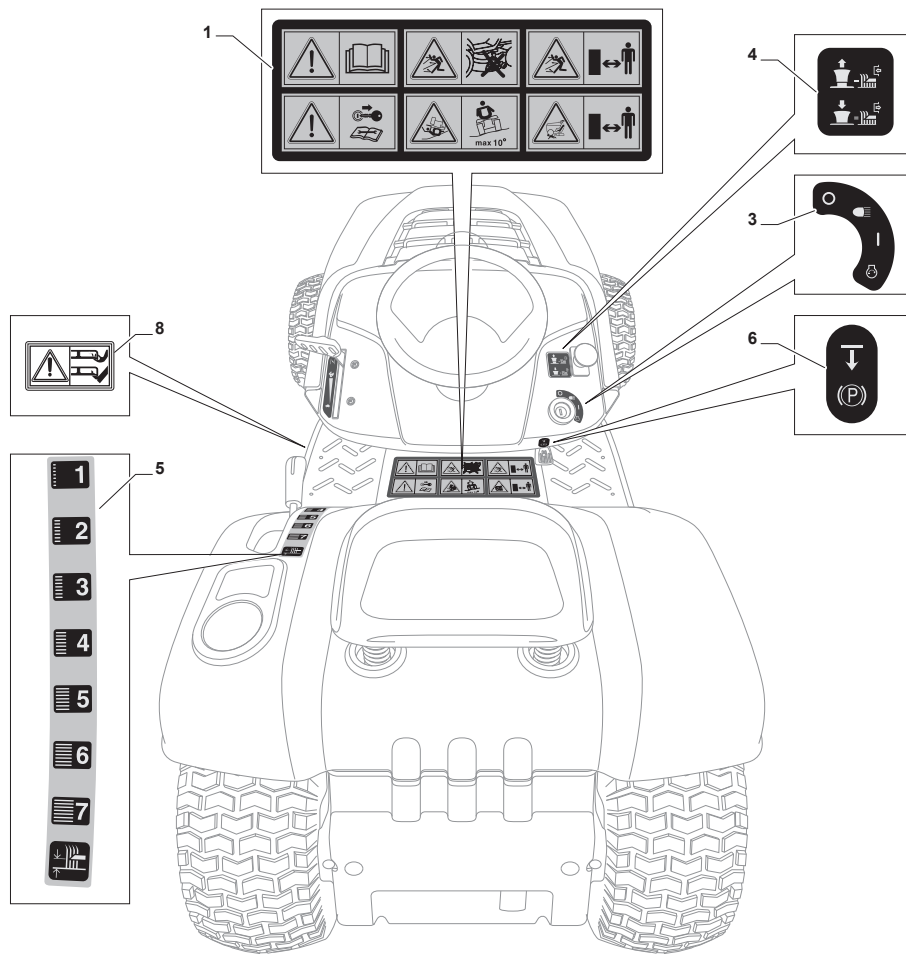

Fig.	Q.ty	Part No	Description	Notes
1	1	182040195/0	Cables Ass.Y	(models without lamp)
2	1	382722443/0	Electronic Card	
3	1	112735101/0	Screw	
4	1	118450075/1	Starting Switch	
5	1	325600080/0	Card Protection	
6	1	118210023/0	Starting Key	
7	1	118120002/1	Battery	
8	1	125430265/0	Spring	
9	1	118400863/0	Screwed Ring	
15	2	133215000/0	Cover	
16	1	133340040/0	Fuse 10 A	
16	1	133340036/0	Fuse 25 A	
17	2	133500007/0	Fuse Carrier	
18	1	118450074/0	Clutch Switch	
19	2	119410613/0	Microswitch	
20	1	182040186/0	Cable	for LAMP Version
20	1	182040191/0	Cables Ass.Y	for LED Version
21	2	118459100/0	Lamp For Lights	
25	1	182180091/0	Battery Charger	UK Plugg
25	1	182180090/0	Battery Charger	CE Plugg