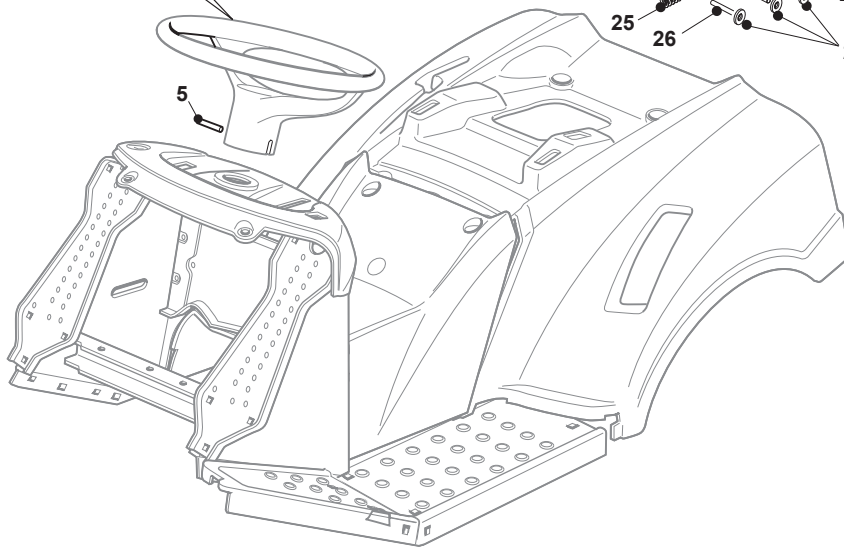

Fig.	Quantity	Part No	Description	Notes
1	1	125961209/0	Steering Wheel	Black
1	1	125961201/0	Steering Wheel	
5	1	112620299/0	Elastic Pin	
7	1	125722463/0	Seat	
9	1	125722471/0	Seat	
11	1	125722478/1	Seat	
13	1	112789000/0	Screw	
15	1	327063021/1	Cam	
17	2	112523020/0	Washer	
19	1	325547033/2	Seat Plate	
21	4	112583500/0	Grower	
23	2	112789000/0	Screw	
25	1	125430285/0	Spring	
27	1	325774575/0	Fulcrum Clamp	
29	1	325318327/0	Lever	
1	1	125961212/0	Steering Wheel	Grey
1	1	125961216/0	Steering Wheel	Black
2	1	325580500/0	Cap	Grey
2	1	325580501/0	Cap	Black
3	1	325961222/1	Steering wheel	
4	1	325580508/0	Steering Plate Cover	only for STIGA models
6	1	125722470/0	Seat	
8	1	125722453/1	Seat	
10	1	125722456/0	Seat	
12	1	125430285/0	Spring	
14	1	112154330/0	Nut	
16	2	112789100/0	Screw	
18	2	112154330/0	Nut	
20	4	112793101/0	Screw	
22	4	112523060/0	Washer	
24	6	112604896/0	Crown Fastener	
26	3	122517866/0	Pin	
28	1	112735661/0	Screw	