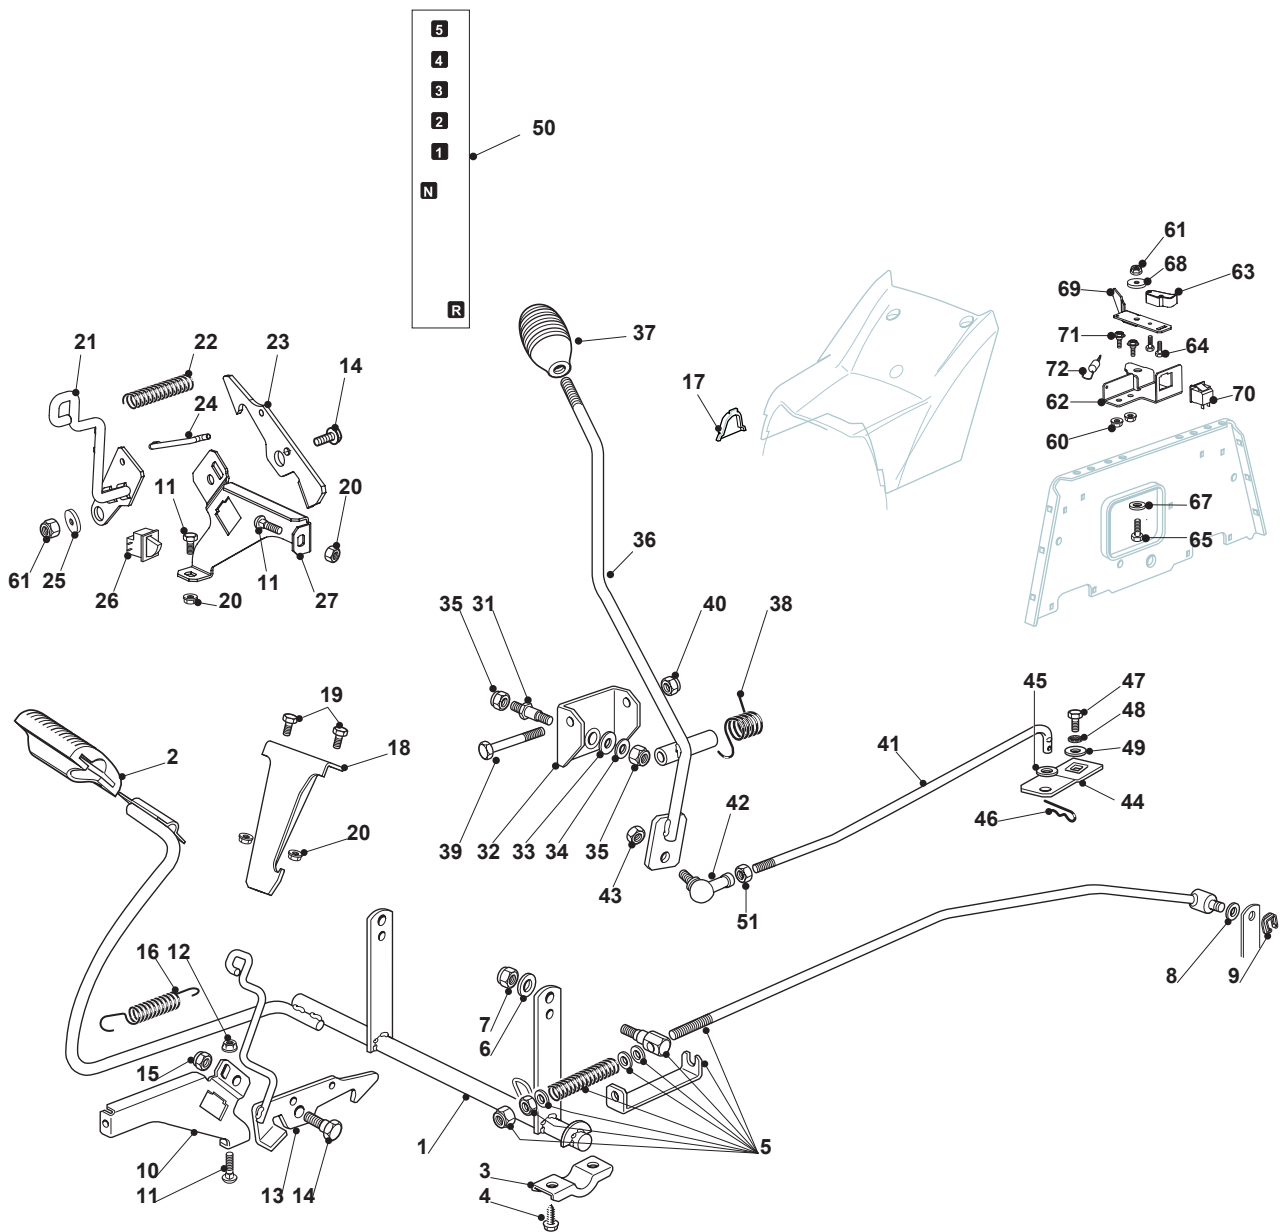

Fig.	Quantity	Part No	Description	Notes
1	1	325038004/0	Bushing	
2	1	125520006/1	Steering Column	
3	1	127570050/0	Pinion	
4	1	112622650/0	Dowel pin	
5	1	325743000/0	Joint	
6	1	112521370/0	Washer	
7	1	112436030/0	Plate	
8	1	325785213/1	Support	
9	2	112729601/1	Screw	
12	1	112379511/0	Grease Dispenser	
13	2	325040624/0	Bushing	
15	1	125510132/0	Pin	
16	1	325318281/0	Lever	
17	1	125670019/0	Washer	
18	1	325735513/0	Steering Sector	
19	1	112523080/0	Washer	
20	1	112155020/0	Nut	
22	1	112523080/0	Washer	
23	1	112794950/0	Screw	
29	1	382000610/0	Steering Rod	
30	2	112523070/0	Washer	
31	2	112155010/0	Nut	
41	1	382034036/0	Equalizer With Bush And Lubricator	
42	4	125034002/1	Bushing	
43	2	112379511/0	Grease Dispenser	
44	1	125160016/1	Spacer	
45	1	112692695/0	Screw	
46	2	112523100/0	Washer	
47	1	112587100/0	Grower	
48	1	112295300/0	Nut	
49	1	382230377/1	Right Stub Axle	
50	1	382230379/1	Left Stub Axle	
51	2	112001000/0	Benzing Ring	
52	1	325743000/0	Joint	
53	1	325785213/1	Support	
54	2	112791213/1	Screw	
55	2	112521330/0	Washer	
56	2	112154510/0	Nut	
57	1	125840023/0	Tie Rod	
58	2	122746609/0	Joint	
59	2	112156602/0	Nut	
60	2	112295201/0	Nut	

Fig.	Quantity	Part No	Description	Notes
63	1	325060034/1	Cam	
64	2	112735404/0	Screw	
65	1	122529662/0	Fulcrum Pin	
67	1	112521371/0	Washer	
68	1	322672152/0	Antifriction Washer	
69	1	325785469/0	Support	
70	1	119410614/0	Microswitch	
71	2	112800815/0	Screw	
72	1	125430213/0	Spring	