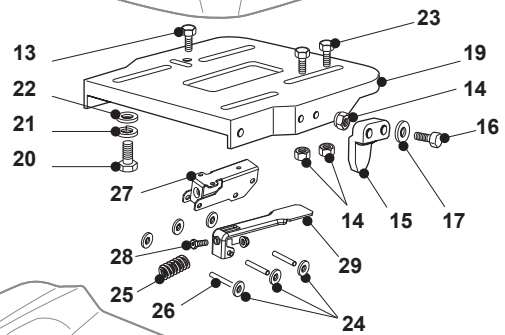

Fig.	Quantity	Part No	Description	Notes
1	1	125961209/0	Steering Wheel	Black
1	1	125961201/0	Steering Wheel	
5	1	112620299/0	Elastic Pin	
7	1	125722463/0	Seat	
9	1	125722471/0	Seat	
11	1	125722478/1	Seat	
13	1	112789000/0	Screw	
15	1	327063021/1	Cam	
17	2	112523020/0	Washer	
19	1	325547033/2	Seat Plate	
21	4	112583500/0	Grower	
23	2	112789000/0	Screw	
25	1	125430285/0	Spring	
27	1	325774575/0	Fulcrum Clamp	
29	1	325318327/0	Lever	
1	1	125961212/0	Steering Wheel	Grey
1	1	125961216/0	Steering Wheel	Black
2	1	325580500/0	Cap	Grey
2	1	325580501/0	Cap	Black
3	1	325961222/1	Steering wheel	
4	1	325580508/0	Steering Plate Cover	only for STIGA models
6	1	125722470/0	Seat	
8	1	125722453/1	Seat	
10	1	125722456/0	Seat	
12	1	125430285/0	Spring	
14	1	112154330/0	Nut	
16	2	112789100/0	Screw	
18	2	112154330/0	Nut	
20	4	112793101/0	Screw	
22	4	112523060/0	Washer	
24	6	112604896/0	Crown Fastener	
26	3	122517866/0	Pin	
28	1	112735661/0	Screw	