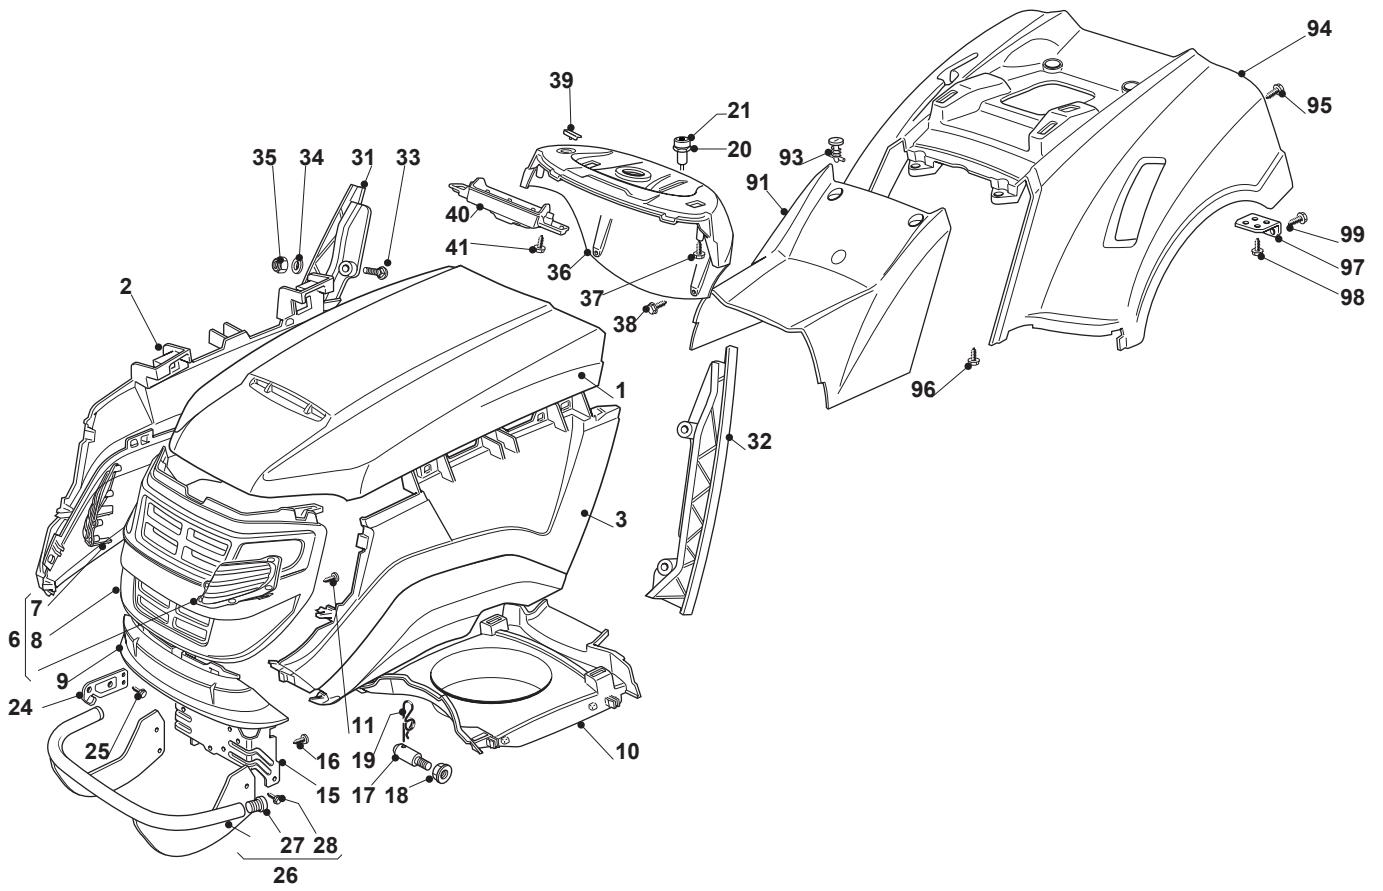

Fig.	Quantity	Part No	Description	Notes
84	4	112293201/0	Nut	
88	1	382510079/0	Left Footboard Support	
89	1	382510077/0	Right Footboard Support	
94	4	112815200/0	Screw	
95	4	112292102/0	Nut	

Fig.	Quantity	Part No	Description	Notes
1	1	325076871/0	Upper Engine Hood Red	
2	1	382394620/0	Hood, Right	
3	1	382394621/0	Hood, Left	
6	1	382394618/0	Hood, Front	
7	1	325410878/0	Grill	
9	1	325076877/0	Lower Red Hood, Front	
10	1	325108031/0	Conveyor	
11	6	112735403/0	Screw	
15	1	325774301/2	Engine Hood Support	
16	5	112735403/0	Screw	
17	2	125510079/1	Pin	
18	2	112293201/0	Nut	
19	2	124487998/0	Cotter Pin	
20	1	325256250/0	Screwed Ring	
21	1	325605003/0	Button	
24	2	325547159/1	Plate	
25	4	112731580/0	Screw	
26	1	382869027/0	Muffler Protection	
27	2	118737860/0	Cap	
28	4	112734995/0	Screw	
31	1	325599012/0	Dashboard, Right Profile	
32	1	325599013/0	Left Dashboard Support	
33	4	112815221/0	Screw	
34	4	112521330/0	Washer	
35	4	112154510/0	Nut	
36	1	325120245/0	Dashboard	Black
36	1	325120240/0	Dashboard	Red
37	2	112728440/0	Screw	
38	2	112735402/0	Screw	
39	2	125260000/0	Grommet	
40	1	325600074/0	Card Protection	
41	2	112735402/0	Screw	
91	1	325110363/0	Cover, Red	
93	2	125580020/2	Stake	
94	1	325110322/0	Red Wheels Cover	
95	4	112735402/0	Screw	
96	2	112735402/0	Screw	
97	2	325755041/0	Bracket	
98	4	112728686/0	Screw	
99	2	112735110/0	Screw	