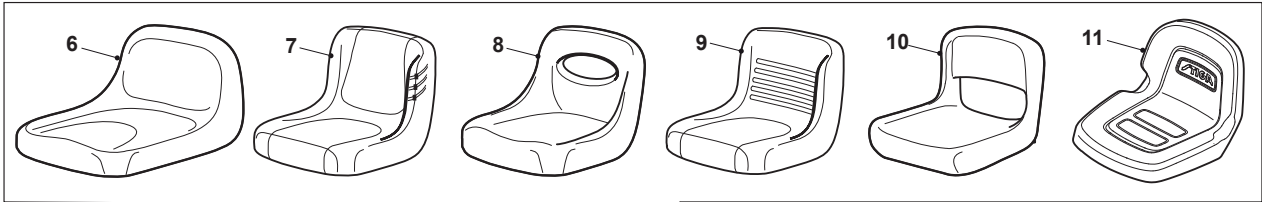

Fig.	Quantity	Part No	Description	Notes
1	1	125961209/0	Steering Wheel	Black
1	1	125961201/0	Steering Wheel	
5	1	112620299/0	Elastic Pin	
7	1	125722463/0	Seat	
9	1	125722471/0	Seat	
11	1	125722478/1	Seat	
13	1	112789000/0	Screw	
15	1	327063021/1	Cam	
17	2	112523020/0	Washer	
19	1	325547033/2	Seat Plate	
21	4	112583500/0	Grower	
23	2	112789000/0	Screw	
25	1	125430285/0	Spring	
27	1	325774575/0	Fulcrum Clamp	
29	1	325318327/0	Lever	
1	1	125961212/0	Steering Wheel	Grey
1	1	125961216/0	Steering Wheel	Black
2	1	325580500/0	Cap	Grey
2	1	325580501/0	Cap	Black
3	1	325961222/1	Steering wheel	
4	1	325580508/0	Steering Plate Cover	only for STIGA models
6	1	125722470/0	Seat	
8	1	125722453/1	Seat	
10	1	125722456/0	Seat	
12	1	125430285/0	Spring	
14	1	112154330/0	Nut	
16	2	112789100/0	Screw	
18	2	112154330/0	Nut	
20	4	112793101/0	Screw	
22	4	112523060/0	Washer	
24	6	112604896/0	Crown Fastener	
26	3	122517866/0	Pin	
28	1	112735661/0	Screw	