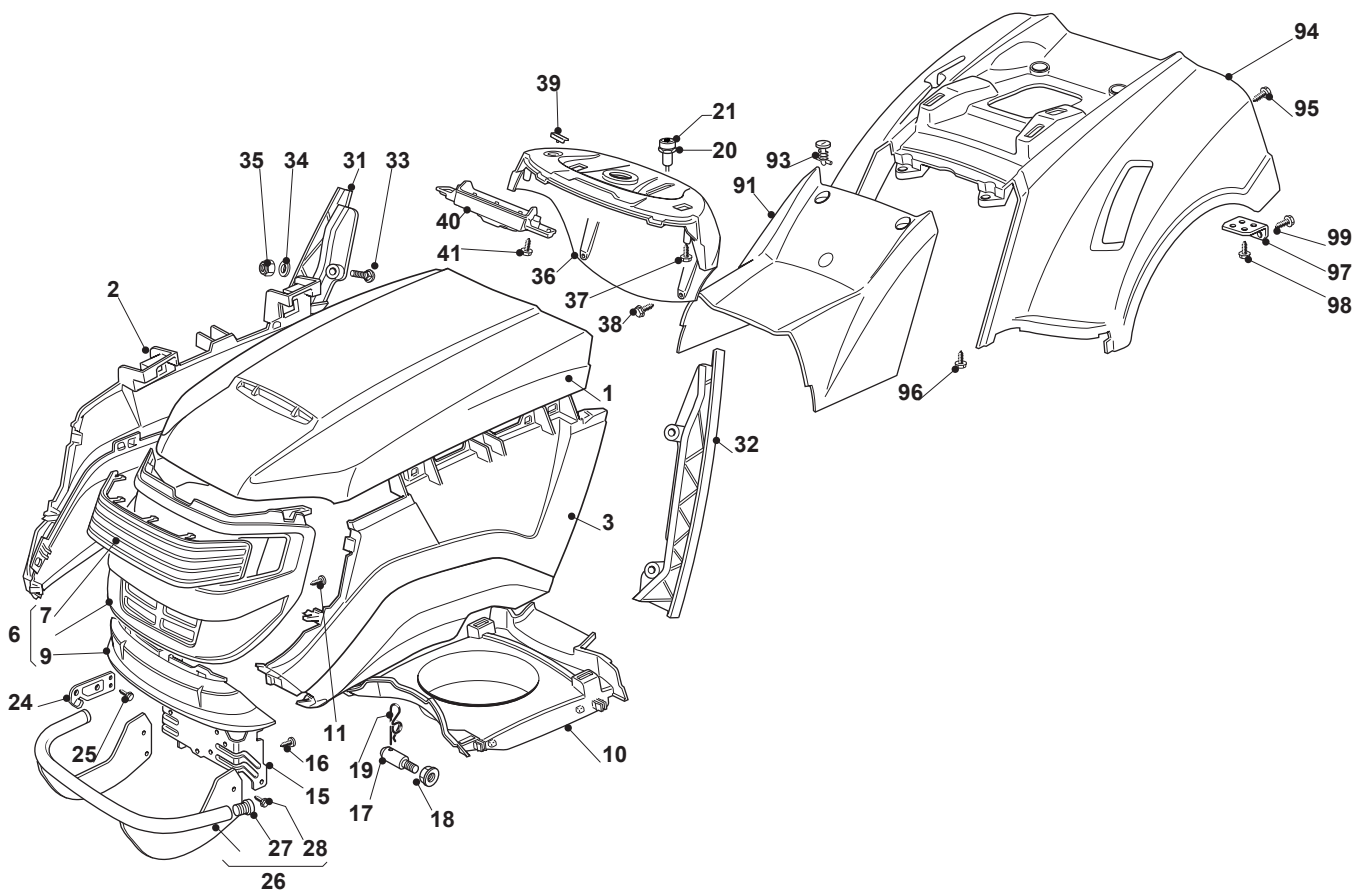

Fig.	Quantity	Part No	Description	Notes
84	4	112293201/0	Nut	
88	1	382510079/0	Left Footboard Support	
89	1	382510077/0	Right Footboard Support	
94	4	112815200/0	Screw	
95	4	112292102/0	Nut	

Fig.	Quantity	Part No	Description	Notes
1	1	325076871/0	Upper Engine Hood Red	
2	1	382394620/0	Hood, Right	
3	1	382394621/0	Hood, Left	
6	1	382394618/0	Hood, Front	
7	1	325410878/0	Grill	
9	1	325076877/0	Lower Red Hood, Front	
10	1	325108031/0	Conveyor	
11	6	112735403/0	Screw	
15	1	325774301/2	Engine Hood Support	
16	5	112735403/0	Screw	
17	2	125510079/1	Pin	
18	2	112293201/0	Nut	
19	2	124487998/0	Cotter Pin	
20	1	325256250/0	Screwed Ring	
21	1	325605003/0	Button	
24	2	325547159/1	Plate	
25	4	112731580/0	Screw	
26	1	382869027/0	Muffler Protection	
27	2	118737860/0	Cap	
28	4	112734995/0	Screw	
31	1	325599012/0	Dashboard, Right Profile	
32	1	325599013/0	Left Dashboard Support	
33	4	112815221/0	Screw	
34	4	112521330/0	Washer	
35	4	112154510/0	Nut	
36	1	325120245/0	Dashboard	Black
36	1	325120240/0	Dashboard	Red
37	2	112728440/0	Screw	
38	2	112735402/0	Screw	
39	2	125260000/0	Grommet	
40	1	325600074/0	Card Protection	
41	2	112735402/0	Screw	
91	1	325110363/0	Cover, Red	
93	2	125580020/2	Stake	
94	1	325110322/0	Red Wheels Cover	
95	4	112735402/0	Screw	
96	2	112735402/0	Screw	
97	2	325755041/0	Bracket	
98	4	112728686/0	Screw	
99	2	112735110/0	Screw	