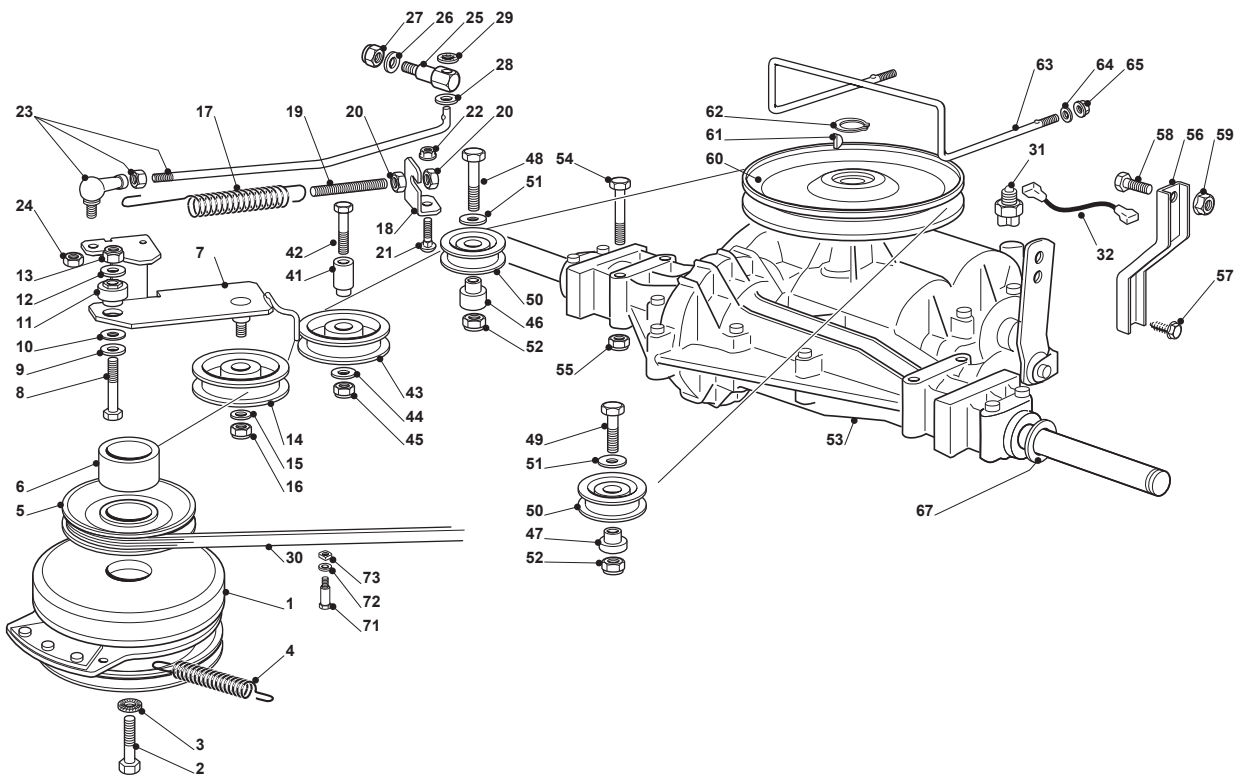

Fig.	Quantity	Part No	Description	Notes
1	2	118375051/1	Fair Led	
2	1	138780531/0	Fuel Tube	
3	1	125598060/0	Oil Discharge Extension	
4	1	118401001/1	Oil Seal	
5	1	118737849/0	Plug	
6	1	118738256/0	Left Exhaust Connection	
7	1	118738257/0	Right Exhaust Connection	
8	3	112360425/0	Nut	
9	3	112793102/0	Screw	
10	2	112540260/0	Grower	
11	1	182750003/0	Muffler Assy	
12	2	112280100/0	Nut	
13	1	382598065/0	Muffler Protection	
14	2	112792611/0	Screw	
15	2	112583500/0	Grower	
16	4	112540070/0	Washer	
17	4	112735821/0	Screw	
18	1	112792611/0	Screw	
19	1	112521350/0	Washer	
20	1	125430252/0	Spring	
21	3	112540260/0	Grower	
22	3	112793102/0	Screw	
23	1	112540260/0	Grower	
24	1	182000201/2	Accelerator	
25	2	125943012/0	Screw	
26	1	325592000/0	Knob	
27	1	112726388/0	Screw	
28	1	112290800/0	Nut	