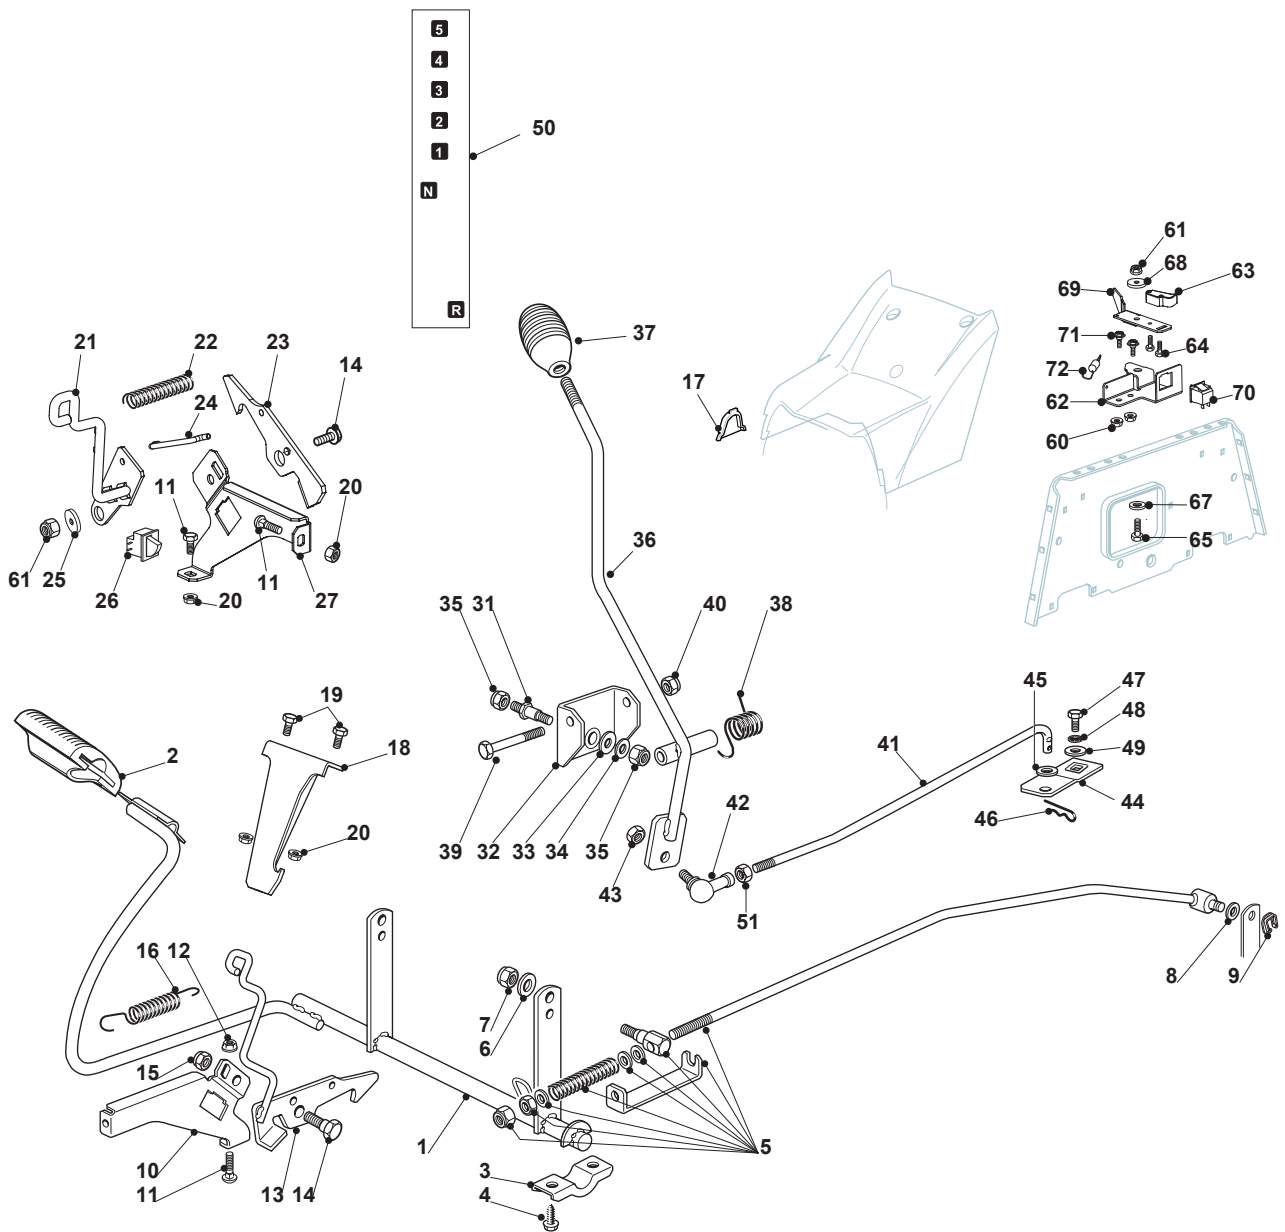

Fig.	Quantity	Part No	Description	Notes
1	1	325038004/0	Bushing	
2	1	125520006/1	Steering Column	
3	1	127570050/0	Pinion	
4	1	112622650/0	Dowel pin	
5	1	325743000/0	Joint	
6	1	112521370/0	Washer	
7	1	112436030/0	Plate	
8	1	325785213/1	Support	
9	2	112729601/1	Screw	
12	1	112379511/0	Grease Dispenser	
13	2	325040624/0	Bushing	
15	1	125510132/0	Pin	
16	1	325318281/0	Lever	
17	1	125670019/0	Washer	
18	1	325735513/0	Steering Sector	
19	1	112523080/0	Washer	
20	1	112155020/0	Nut	
22	1	112523080/0	Washer	
23	1	112794950/0	Screw	
29	1	382000610/0	Steering Rod	
30	2	112523070/0	Washer	
31	2	112155010/0	Nut	
41	1	382034036/0	Equalizer With Bush And Lubricator	
42	4	125034002/1	Bushing	
43	2	112379511/0	Grease Dispenser	
44	1	125160016/1	Spacer	
45	1	112692695/0	Screw	
46	2	112523100/0	Washer	
47	1	112587100/0	Grower	
48	1	112295300/0	Nut	
49	1	382230377/1	Right Stub Axle	
50	1	382230379/1	Left Stub Axle	
51	2	112001000/0	Benzing Ring	
52	1	325743000/0	Joint	
53	1	325785213/1	Support	
54	2	112791213/1	Screw	
55	2	112521330/0	Washer	
56	2	112154510/0	Nut	
57	1	125840023/0	Tie Rod	
58	2	122746609/0	Joint	
59	2	112156602/0	Nut	
60	2	112295201/0	Nut	

Fig.	Quantity	Part No	Description	Notes
63	1	325060034/1	Cam	
64	2	112735404/0	Screw	
65	1	122529662/0	Fulcrum Pin	
67	1	112521371/0	Washer	
68	1	322672152/0	Antifriction Washer	
69	1	325785469/0	Support	
70	1	119410614/0	Microswitch	
71	2	112800815/0	Screw	
72	1	125430213/0	Spring	