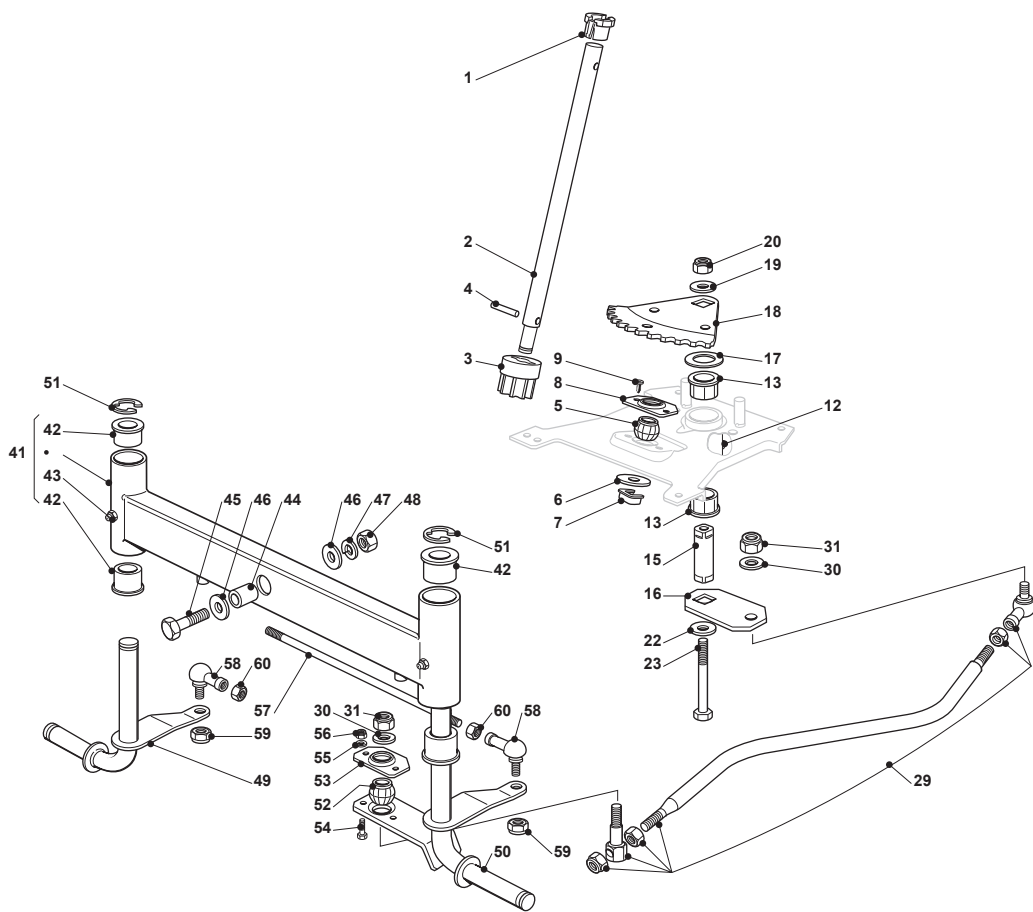

Fig.	Quantity	Part No	Description	Notes
1	1	325038004/0	Bushing	
2	1	125520006/1	Steering Column	
3	1	127570050/0	Pinion	
4	1	112622650/0	Dowel pin	
5	1	325743000/0	Joint	
6	1	112521370/0	Washer	
7	1	112436030/0	Plate	
8	1	325785213/1	Support	
9	2	112729601/1	Screw	
12	1	112379511/0	Grease Dispenser	
13	2	325040624/0	Bushing	
15	1	125510132/0	Pin	
16	1	325318281/0	Lever	
17	1	125670019/0	Washer	
18	1	325735513/0	Steering Sector	
19	1	112523080/0	Washer	
20	1	112155020/0	Nut	
22	1	112523080/0	Washer	
23	1	112794950/0	Screw	
29	1	382000610/0	Steering Rod	
30	2	112523070/0	Washer	
31	2	112155010/0	Nut	
41	1	382034036/0	Equalizer With Bush And Lubricator	
42	4	125034002/1	Bushing	
43	2	112379511/0	Grease Dispenser	
44	1	125160016/1	Spacer	
45	1	112692695/0	Screw	
46	2	112523100/0	Washer	
47	1	112587100/0	Grower	
48	1	112295300/0	Nut	
49	1	382230377/1	Right Stub Axle	
50	1	382230379/1	Left Stub Axle	
51	2	112001000/0	Benzing Ring	
52	1	325743000/0	Joint	
53	1	325785213/1	Support	
54	2	112791213/1	Screw	
55	2	112521330/0	Washer	
56	2	112154510/0	Nut	
57	1	125840023/0	Tie Rod	
58	2	122746609/0	Joint	
59	2	112156602/0	Nut	
60	2	112295201/0	Nut	

Fig.	Quantity	Part No	Description	Notes
63	1	325060034/1	Cam	
64	2	112735404/0	Screw	
65	1	122529662/0	Fulcrum Pin	
67	1	112521371/0	Washer	
68	1	322672152/0	Antifriction Washer	
69	1	325785469/0	Support	
70	1	119410614/0	Microswitch	
71	2	112800815/0	Screw	
72	1	125430213/0	Spring	