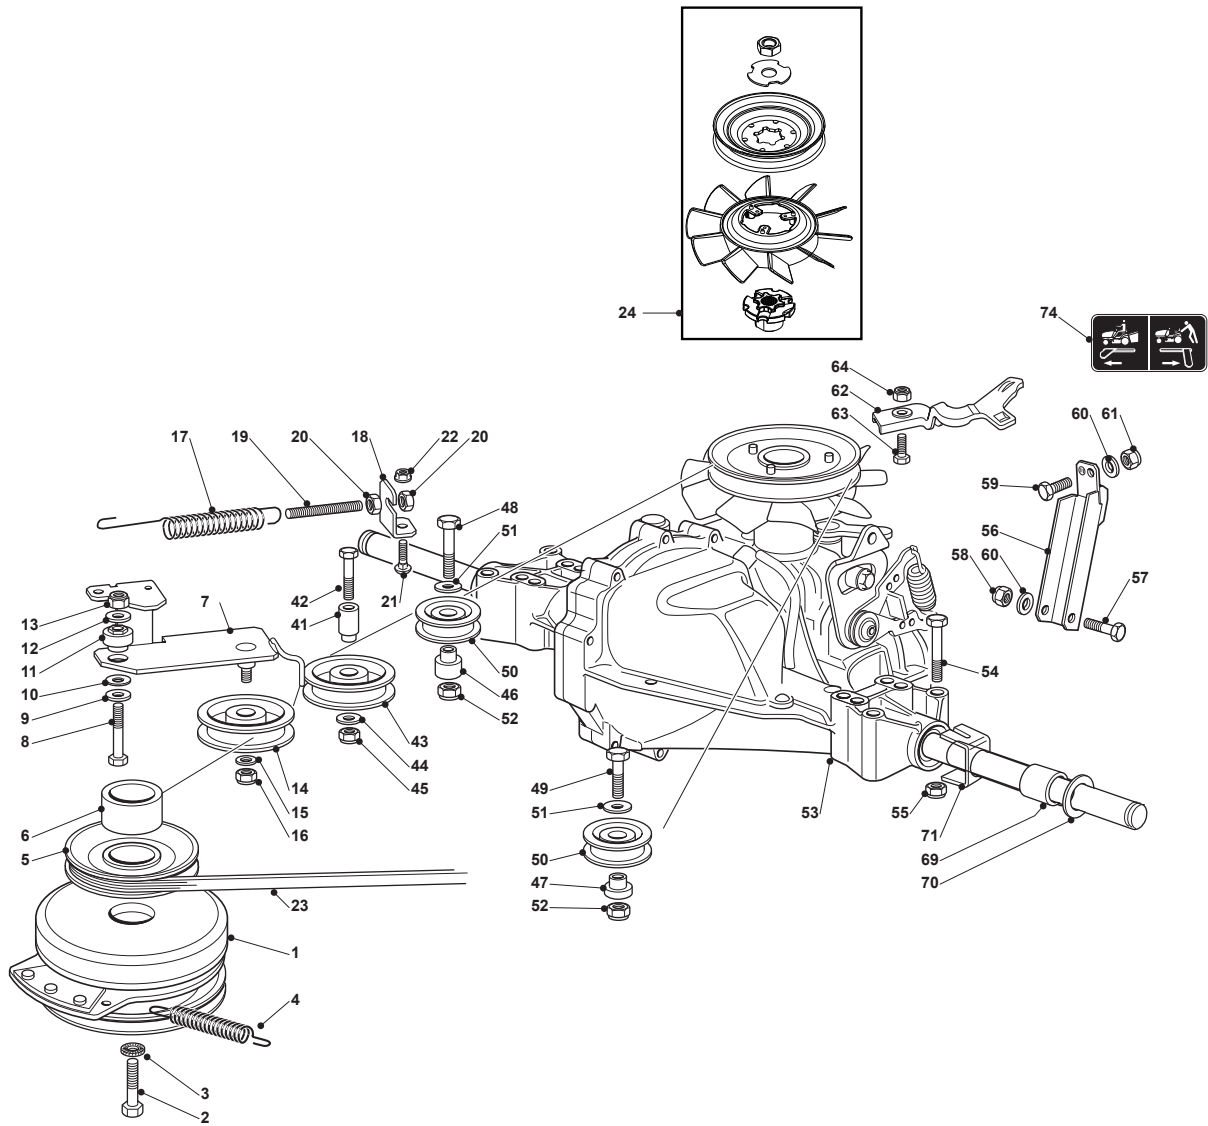

Fig.	Quantity	Part No	Description	Notes
69	2	125160031/0	Spacer	
70	4	112521410/0	Washer	
71	2	325670025/0	Washer	
72	1	112792611/0	Screw	
73	1	112293201/0	Nut	
74	1	114361451/0	Label	

Fig.	Quantity	Part No	Description	Notes
1	1	118399063/0	Electromagnetic Clutch	
2	1	112737320/0	Screw	
3	1	112543000/0	Washer	
4	1	122430216/0	Tension Spring	
5	1	125601577/0	Pulley	
6	1	125160021/0	Spacer	
7	1	382318217/0	Lever	
8	1	112691115/0	Screw	
9	1	112523060/0	Washer	
10	1	327670055/0	Antifriction Washer	
11	1	125510087/0	Pin	
12	1	112523060/0	Washer	
13	1	112155000/0	Nut	
14	1	125601554/0	Pulley	
15	1	112523060/0	Washer	
16	1	112155000/0	Nut	
17	1	125430260/0	Spring	
18	1	325755049/0	Bracket	
19	1	125840005/0	Tie Rod	
20	2	112293200/0	Nut	
21	1	112818690/0	Screw	
22	1	112293201/0	Nut	
24	1	118802723/0	Fan Kit	
41	1	125160080/0	Pin	
42	1	112691800/0	Screw	
43	1	325601599/0	Pulley	
44	1	112523060/0	Washer	
45	1	112155000/0	Nut	
46	1	125160024/2	Right Spacer	
47	1	125160030/2	Left Spacer	
48	1	112691400/0	Screw	
49	1	112691115/0	Screw	
50	2	125601588/0	Pulley	
51	2	122671653/0	Washer	
52	2	112155000/0	Nut	
53	1	118400919/2	Rear Axle (Hydro-Gear T2-Adbf-2X3C-17X1)	
54	4	112691600/0	Screw	
55	4	112154210/0	Nut	
56	1	382785199/0	Support	
57	1	112691700/0	Screw	
58	1	112155000/0	Nut	
59	1	112793701/0	Screw	
60	2	112523060/0	Washer	
61	1	112155000/0	Nut	
62	1	325318253/0	Lever	
63	1	112791213/1	Screw	
64	1	112154210/0	Nut	
69	2	125160058/0	Spacer	
70	2	125670005/1	Washer	
71	2	325670025/0	Washer	
74	1	114361451/0	Label	