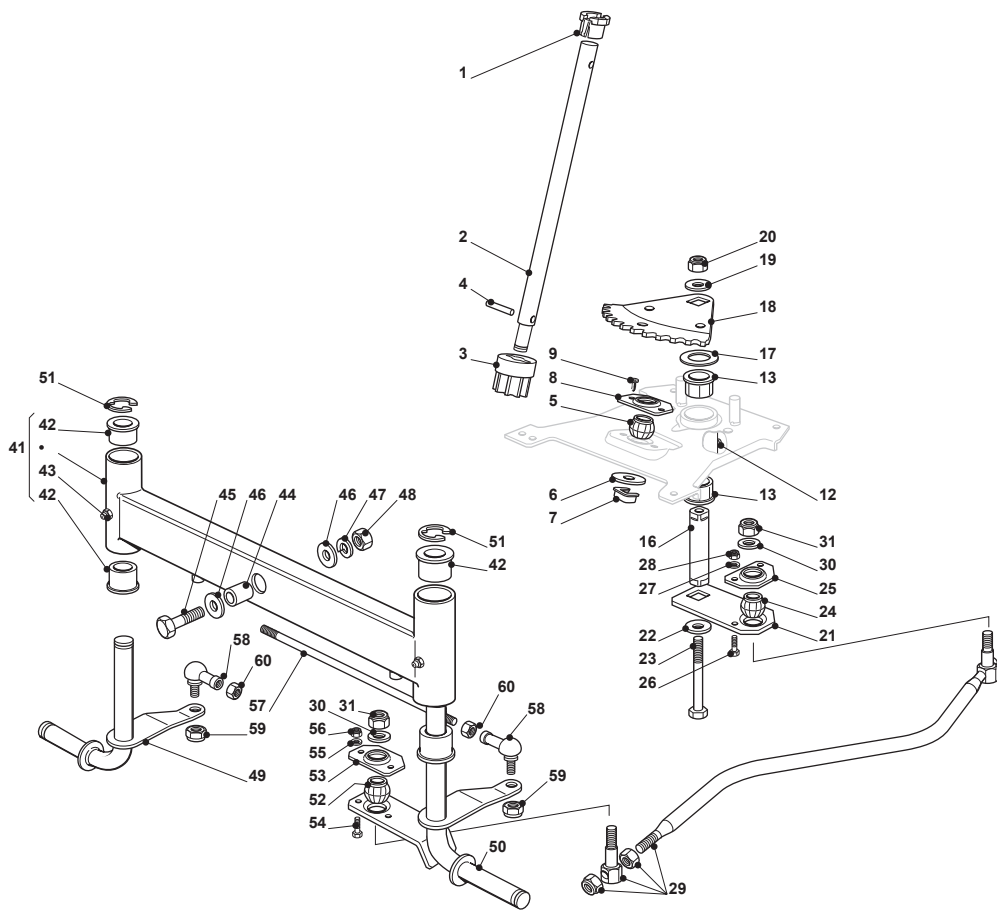

Fig.	Quantity	Part No	Description	Notes
1	1	325038004/0	Bushing	
2	1	125520006/1	Steering Column	
3	1	127570050/0	Pinion	
4	1	112622650/0	Dowel pin	
5	1	325743000/0	Joint	
6	1	112521370/0	Washer	
7	1	112436030/0	Plate	
8	1	325785213/1	Support	
9	2	112729601/1	Screw	
12	1	112379511/0	Grease Dispenser	
13	2	325040624/0	Bushing	
16	1	125510092/0	Pin	
17	1	125670019/0	Washer	
18	1	325735513/0	Steering Sector	
19	1	112523080/0	Washer	
20	1	112155020/0	Nut	
21	1	325318205/0	Lever	
22	1	112523080/0	Washer	
23	1	112794985/0	Screw	
24	1	325743000/0	Joint	
25	1	325785213/1	Support	
26	2	112791213/1	Screw	
27	2	112521330/0	Washer	
28	2	112154510/0	Nut	
29	1	382000538/1	Steering Rod	
30	2	112523070/0	Washer	
31	2	112155010/0	Nut	
41	1	382034021/1	Equalizer With Bush And Lubricator	
42	4	325040622/0	Bushing	
43	2	112379511/0	Grease Dispenser	
44	1	125160016/0	Spacer	
45	1	112692695/0	Screw	
46	2	112523100/0	Washer	
47	1	112587100/0	Grower	
48	1	112295300/0	Nut	
49	1	382230363/0	Right Stub Axle	
50	1	382230365/0	Left Stub Axle	
51	2	112001000/0	Benzing Ring	
52	1	325743000/0	Joint	
53	1	325785213/1	Support	
54	2	112791213/1	Screw	
55	2	112521330/0	Washer	
56	2	112154510/0	Nut	
57	1	125840022/0	Tie Rod	
58	2	125510096/0	Pin	
59	2	112295200/0	Nut	
60	2	112156602/0	Nut	
61	2	112000956/0	Benzing Ring	