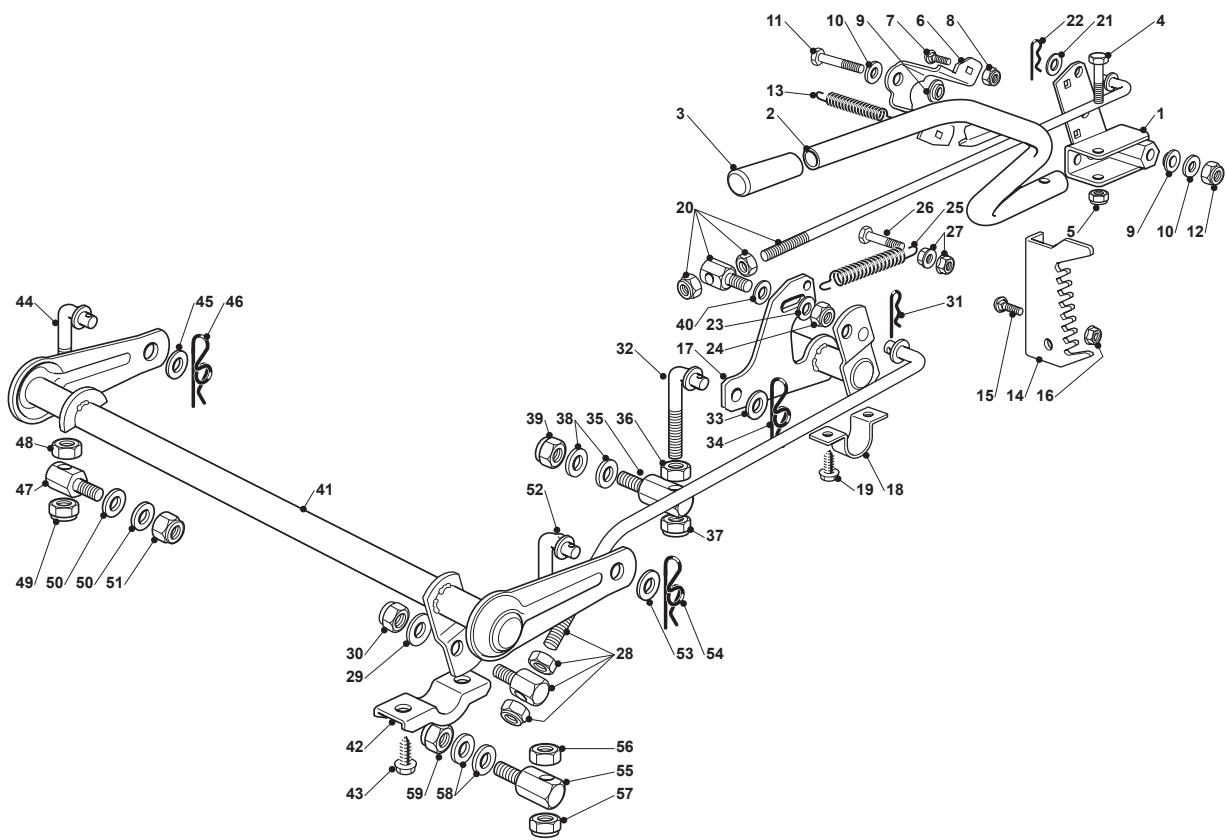

NJR 92 HYDRO

Ride-on 90 - 92 Hydrogear Transmission

Issue 10 - 2015

Fig.	Quantity	Part No	Description	Notes
23	1	135062019/0	Belt	

Fig.	Quantity	Part No	Description	Notes
1	1	382774249/0	Clamp	
2	1	382318219/1	Lever	
3	1	125394508/0	Knob	
4	1	112674700/0	Screw	
5	1	112154510/0	Nut	
6	1	325650113/0	Plate	
7	2	112818690/0	Screw	
8	2	112155000/0	Nut	
9	2	122041980/0	Bushing	
10	2	112523060/0	Washer	
11	1	112691600/0	Screw	
12	1	112155000/0	Nut	
13	1	125430259/0	Spring	
14	1	325735511/0	Sector	
15	2	112818690/0	Screw	
16	2	112293201/0	Nut	
17	1	382000387/0	Axle	
18	2	325547041/1	Plate	
19	4	112731580/0	Screw	
20	1	382000618/0	Rod	
21	1	325670011/0	Antifriction Washer	
22	1	124487997/0	Cotter Pin	
23	1	112523040/0	Washer	
24	1	112154210/0	Nut	
25	1	122446402/0	Spring	
26	1	112792410/0	Screw	
27	2	112292102/0	Nut	
28	1	382000537/0	Connecting Rod	
29	2	325670008/1	Washer	
30	1	112156602/0	Nut	
31	1	124487998/0	Cotter Pin	
32	1	125840025/0	Tie Rod	
33	1	325670008/1	Washer	
34	1	124487998/0	Cotter Pin	
35	1	125510090/0	Pin	
36	1	112295200/0	Nut	
37	1	112156602/0	Nut	
38	2	325670008/1	Washer	
39	1	112156602/0	Nut	
40	2	112521360/0	Washer	
41	1	382000385/0	Axle	
42	2	327546015/2	Plate	
43	4	112731350/0	Screw	
44	1	125840024/0	Tie Rod	
45	1	325670008/1	Washer	
46	1	124487998/0	Cotter Pin	
47	1	125510098/0	Pin	
48	1	112295200/0	Nut	
49	1	112156602/0	Nut	
50	2	325670008/1	Washer	
51	1	112156602/0	Nut	

Fig.	Quantity	Part No	Description	Notes
52	1	125840025/0	Tie Rod	
53	1	325670008/1	Washer	
54	1	124487998/0	Cotter Pin	
55	1	125510090/0	Pin	
56	1	112295200/0	Nut	
57	1	112156602/0	Nut	
58	2	325670008/1	Washer	
59	1	112156602/0	Nut	