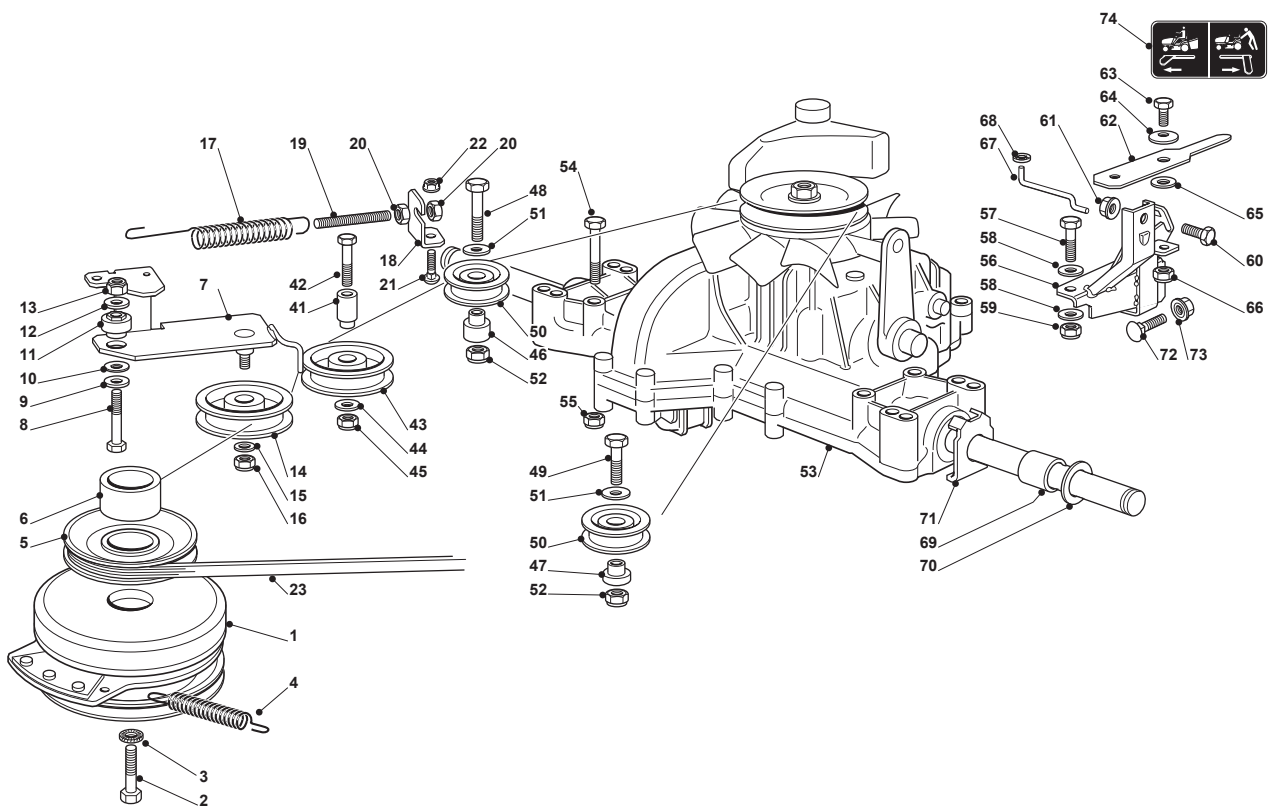

Fig.	Quantity	Part No	Description	Notes
1	2	118375051/1	Fair Led	
2	1	138780531/0	Fuel Tube	
3	1	125598050/0	Oil Discharge Extension	
4	1	118401001/1	Oil Seal	
5	1	118737849/0	Plug	
6	1	118738256/0	Left Exhaust Connection	
7	1	118738257/0	Right Exhaust Connection	
8	3	112360425/0	Nut	
9	3	112793102/0	Screw	
10	2	112540260/0	Grower	
11	1	182750014/0	Muffler	
12	2	112280100/0	Nut	
13	1	382598065/0	Muffler Protection	
14	2	112792611/0	Screw	
15	2	112583500/0	Grower	
16	4	112540070/0	Washer	
17	4	112735821/0	Screw	
18	1	112792611/0	Screw	
19	1	112521350/0	Washer	
20	1	125430252/0	Spring	
21	3	112540260/0	Grower	
22	3	112793102/0	Screw	
23	1	112540260/0	Grower	
24	1	182000201/2	Accelerator	
25	2	125943012/0	Screw	
26	1	325592000/0	Knob	
27	1	112726388/0	Screw	
28	1	112290800/0	Nut	

Fig.	Quantity	Part No	Description	Notes
1	2	118375051/1	Fair Led	
2	1	138780531/0	Fuel Tube	
3	1	125598060/0	Oil Discharge Extension	
4	1	118401001/1	Oil Seal	
5	1	118737849/0	Plug	
6	1	118738256/0	Left Exhaust Connection	
7	1	118738257/0	Right Exhaust Connection	
8	3	112360425/0	Nut	
9	3	112793102/0	Screw	
10	2	112540260/0	Grower	
11	1	182750003/0	Muffler Assy	
12	2	112280100/0	Nut	
13	1	382598065/0	Muffler Protection	
14	2	112792611/0	Screw	
15	2	112583500/0	Grower	
16	4	112540070/0	Washer	
17	4	112735821/0	Screw	
18	1	112792611/0	Screw	
19	1	112521350/0	Washer	
20	1	125430252/0	Spring	
21	3	112540260/0	Grower	
22	3	112793102/0	Screw	
23	1	112540260/0	Grower	
24	1	182000201/2	Accelerator	
25	2	125943012/0	Screw	
26	1	325592000/0	Knob	
27	1	112726388/0	Screw	
28	1	112290800/0	Nut	