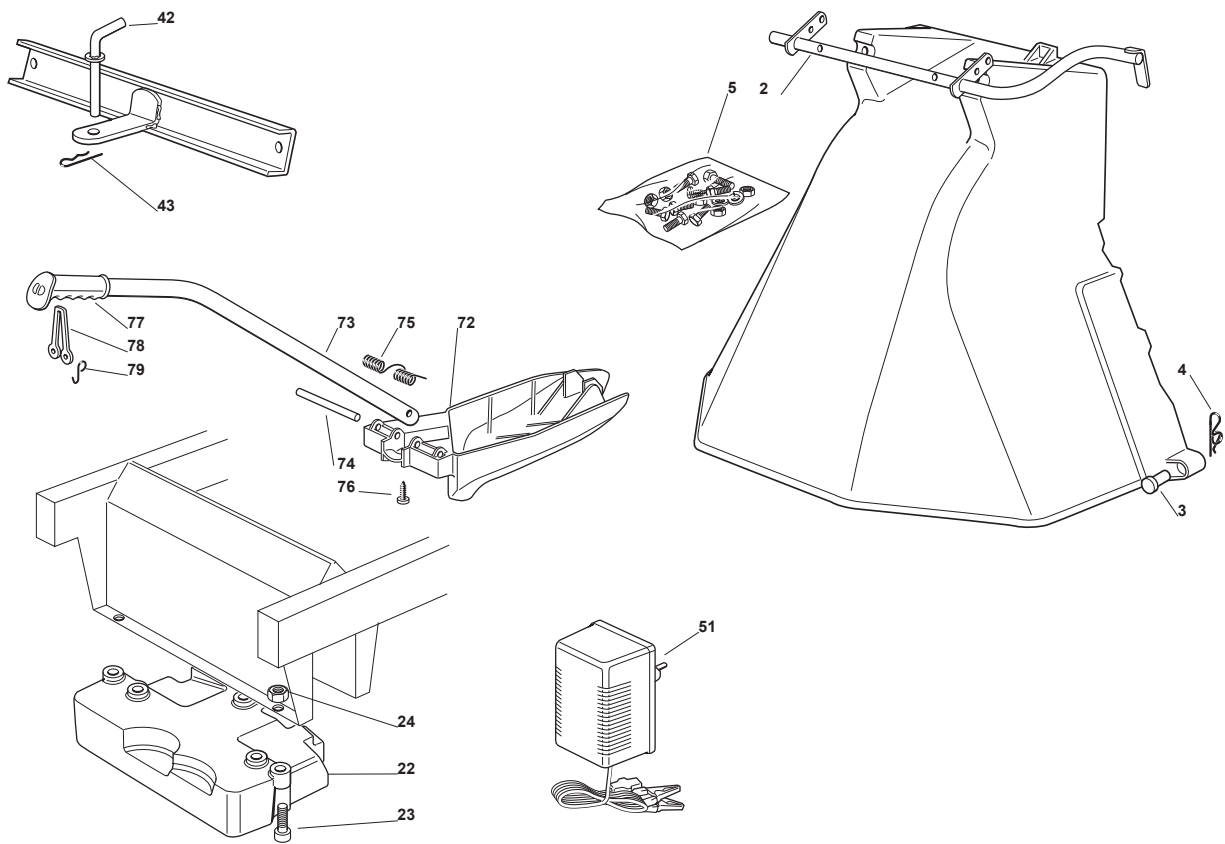

Fig.	Quantity	Part No	Description	Notes
2	1	382869035/0	Stone Guard Tube	
3	2	125510022/0	Pin	
4	2	124487998/0	Cotter Pin	
5	1	382180062/0	Outfit, Screws	
22	1	125519997/1	Front Weight Tc	
23	3	112760520/0	Screw	
24	3	112155000/0	Nut	
42	1	125510021/1	Hitch Pin	
43	1	124487999/0	Spring Pin	
51	1	182180050/0	Battery Charger	CE plugg
51	1	182180052/0	Battery Charger	UK plugg
72	1	325140093/0	Deflector	
73	1	325394007/0	Handle	
74	1	125510077/0	Pin	
75	1	125430245/0	Spring	
76	1	112735410/0	Screw	
77	1	325280000/1	Handgrip	
78	1	125840011/1	Tie Rod	
79	2	125253004/0	Mulch.Kit Fixing Hook	