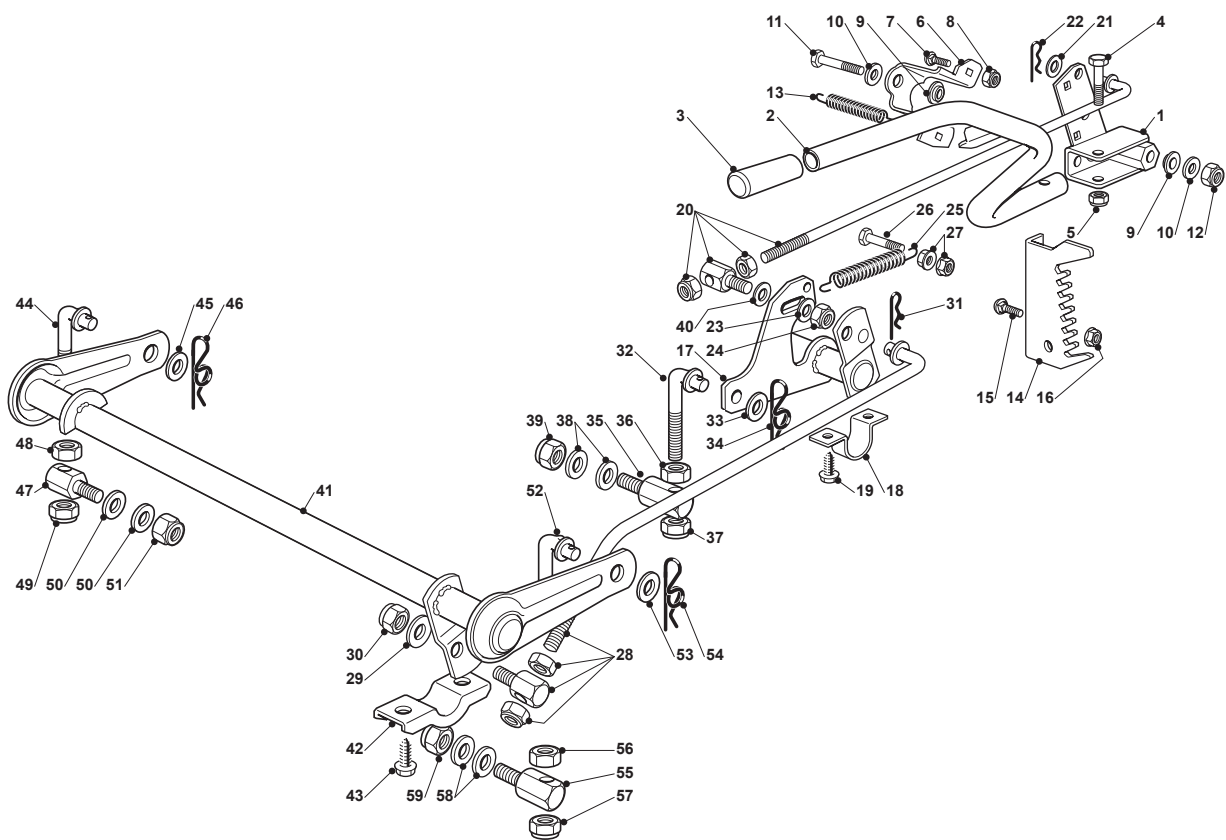

NJR 92 HYDRO

Ride-on 90 - 92 Hydrogear Transmission

Issue 10 - 2015

Fig.	Quantity	Part No	Description	Notes
23	1	135062019/0	Belt	

Fig.	Quantity	Part No	Description	Notes
1	1	382774249/0	Clamp	
2	1	382318219/1	Lever	
3	1	125394508/0	Knob	
4	1	112674700/0	Screw	
5	1	112154510/0	Nut	
6	1	325650113/0	Plate	
7	2	112818690/0	Screw	
8	2	112155000/0	Nut	
9	2	122041980/0	Bushing	
10	2	112523060/0	Washer	
11	1	112691600/0	Screw	
12	1	112155000/0	Nut	
13	1	125430259/0	Spring	
14	1	325735511/0	Sector	
15	2	112818690/0	Screw	
16	2	112293201/0	Nut	
17	1	382000387/0	Axle	
18	2	325547041/1	Plate	
19	4	112731580/0	Screw	
20	1	382000618/0	Rod	
21	1	325670011/0	Antifriction Washer	
22	1	124487997/0	Cotter Pin	
23	1	112523040/0	Washer	
24	1	112154210/0	Nut	
25	1	122446402/0	Spring	
26	1	112792410/0	Screw	
27	2	112292102/0	Nut	
28	1	382000537/0	Connecting Rod	
29	2	325670008/1	Washer	
30	1	112156602/0	Nut	
31	1	124487998/0	Cotter Pin	
32	1	125840025/0	Tie Rod	
33	1	325670008/1	Washer	
34	1	124487998/0	Cotter Pin	
35	1	125510090/0	Pin	
36	1	112295200/0	Nut	
37	1	112156602/0	Nut	
38	2	325670008/1	Washer	
39	1	112156602/0	Nut	
40	2	112521360/0	Washer	
41	1	382000385/0	Axle	
42	2	327546015/2	Plate	
43	4	112731350/0	Screw	
44	1	125840024/0	Tie Rod	
45	1	325670008/1	Washer	
46	1	124487998/0	Cotter Pin	
47	1	125510098/0	Pin	
48	1	112295200/0	Nut	
49	1	112156602/0	Nut	
50	2	325670008/1	Washer	
51	1	112156602/0	Nut	

Fig.	Quantity	Part No	Description	Notes
52	1	125840025/0	Tie Rod	
53	1	325670008/1	Washer	
54	1	124487998/0	Cotter Pin	
55	1	125510090/0	Pin	
56	1	112295200/0	Nut	
57	1	112156602/0	Nut	
58	2	325670008/1	Washer	
59	1	112156602/0	Nut	