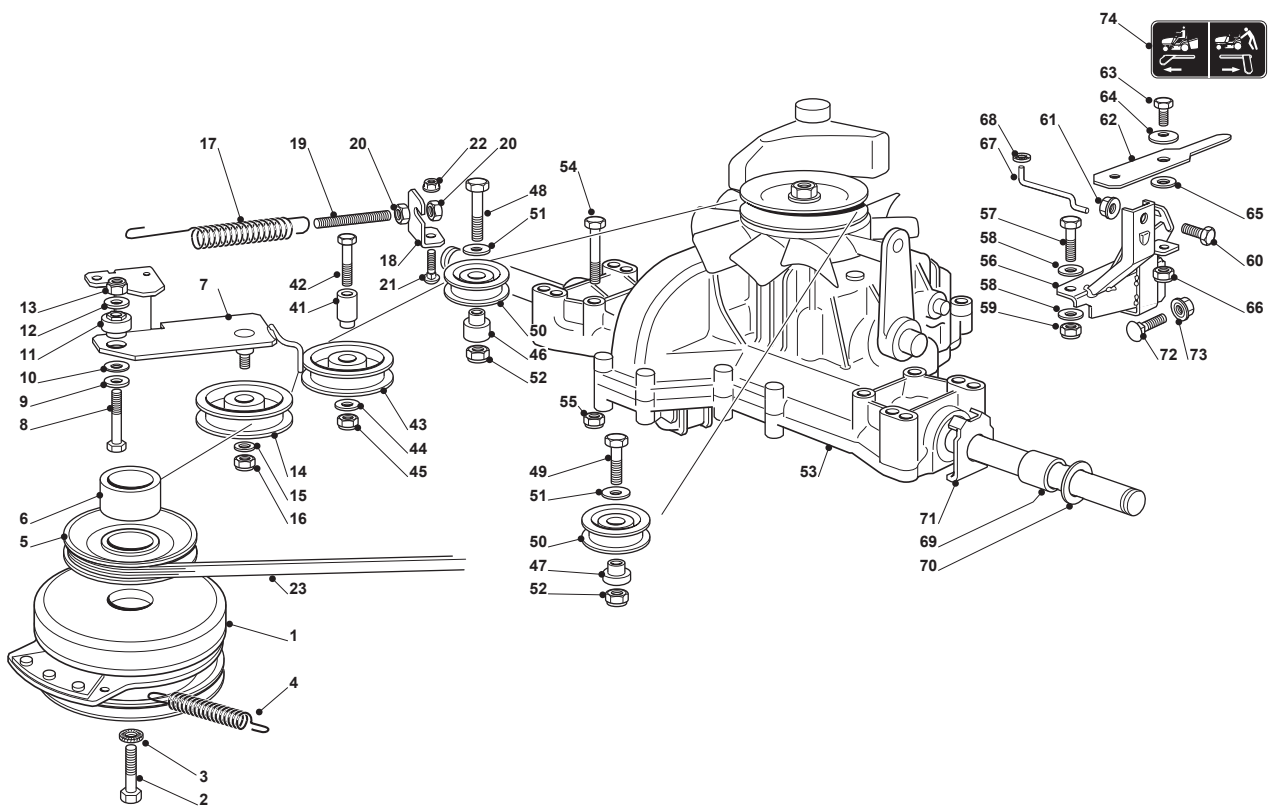

Fig.	Quantity	Part No	Description	Notes
69	2	125160031/0	Spacer	
70	4	112521410/0	Washer	
71	2	325670025/0	Washer	
72	1	112792611/0	Screw	
73	1	112293201/0	Nut	
74	1	114361451/0	Label